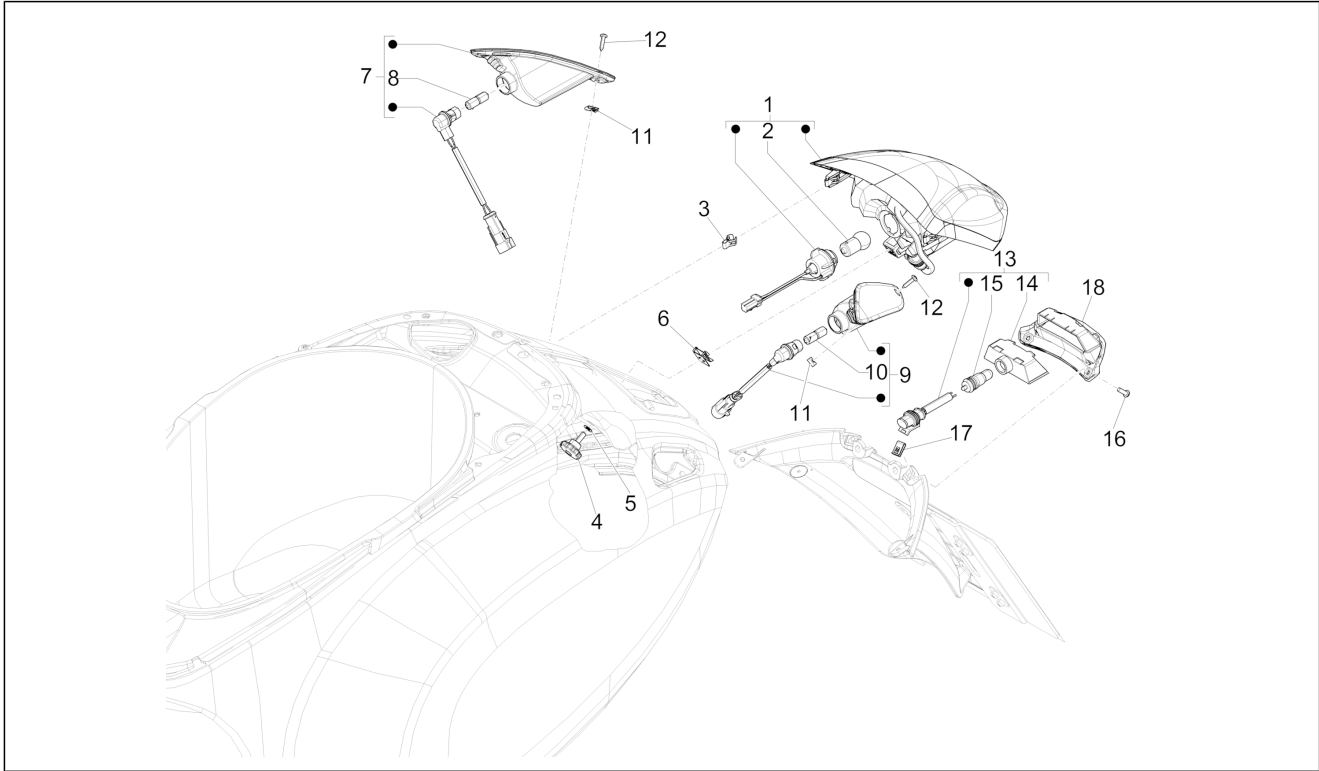

Group	Electrical system
Code	06.04
Description	Rear headlamps - Turn signal lamps
Service	1

Pos.	Code	Description	Qty	Variants
				Model version:ABS Version[ABS] Colour:Brown[135/A] Model version:No ABS Version[NO ABS] Country:Indonesia[ID] Colour:Competition Black[98/A] Country:Australia[AU] Model version:ABS Version[ABS] Colour:Competition Black[98/A] Model version:ABS Version[ABS] Country:Export Version[EX] Colour:Competition Black[98/A] Country:Taiwan[TN] Model version:ABS Version[ABS] Colour:DRAGON RED[894] Country:Australia[AU] Model version:ABS Version[ABS] Colour:DRAGON RED[894] Model version:ABS Version[ABS] Country:Export Version[EX] Colour:DRAGON RED[894] Country:Taiwan[TN] Model version:ABS Version[ABS] Colour:Light Blue 70° (VN)[434] Country:Export Version[EX] Model version:70° Version[70°] ABS Version[ABS] Colour:Midnight Blue[222/A] Country:Australia[AU] Model version:ABS Version[ABS] Colour:White[544] Model version:No ABS Version[NO ABS] Country:Indonesia[ID] Colour:White[544] Country:China[CN] Model version:ABS Version[ABS] Colour:Silk grey[701/C] Model version:ABS Version[ABS] Country:Export Version[EX] Colour:Midnight Blue[222/A]