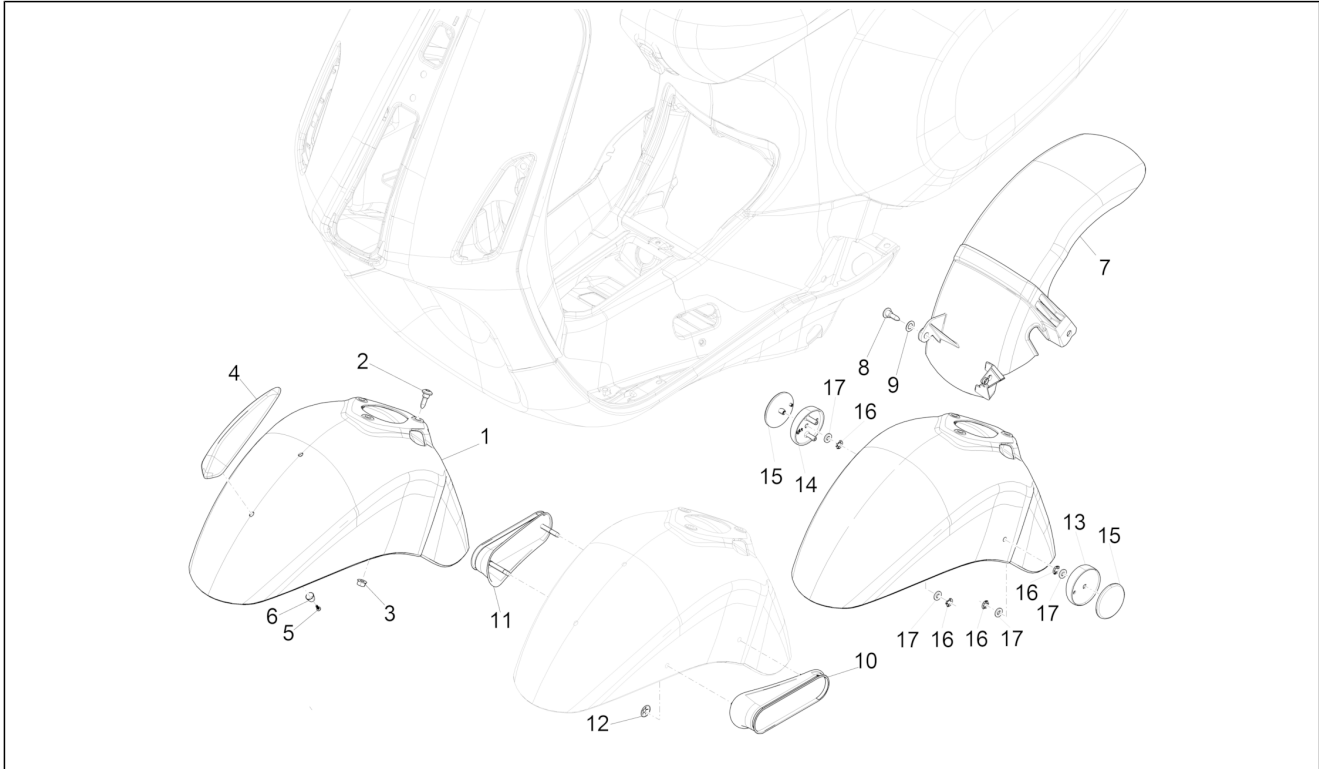

Group	Frame - Plastic parts - Coachwork
Code	02.33
Description	Wheel huosing - Mudguard
Service	1

Pos.	Code	Description	Qty	Variants
				Model version:ABS Version[ABS] Country:Taiwan[TN] Colour:DRAGON RED[894] Model version:ABS Version[ABS] Country:Taiwan[TN] Colour:BLACK[79/A] Model version:ABS Version[ABS] Country:Taiwan[TN] Colour:Midnight Blue[222/A] Country:Taiwan[TN] Model version:ABS Version[ABS] Colour:Light Blue 70° (VN)[434] Country:Taiwan[TN] Model version:70° Version[70°] ABS Version[ABS] Colour:Competition Black[98/A] Country:Taiwan[TN] Model version:ABS Version[ABS] Colour:DRAGON RED[894] Country:Taiwan[TN] Model version:ABS Version[ABS] Colour:White[544] Model version:ABS Version[ABS] Yacht club version[YC] Country:Taiwan[TN] Colour:[283/A] Model version:ABS Version[ABS] Country:Taiwan[TN] Colour:White[544] Model version:ABS Version[ABS] Country:Taiwan[TN] Colour:Brown 140/A[140/A] Model version:ABS Version[ABS] 50° Version[50] Country:Taiwan[TN] Colour:Midnight Blue[222/A] Model version:ABS Version[ABS] Country:Taiwan[TN] Colour:DRAGON RED[894] Model version:ABS Version[ABS] Country:Taiwan[TN]