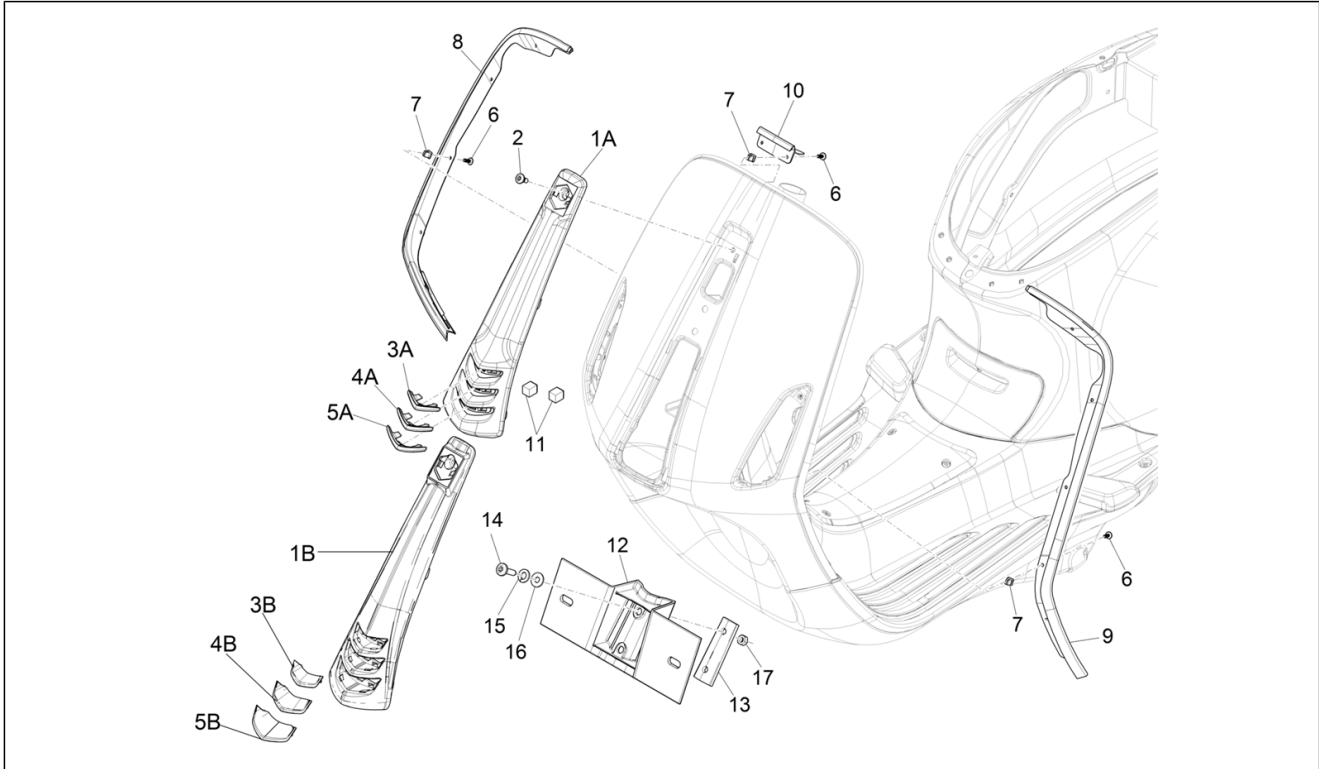

Group	Frame - Plastic parts - Coachwork
Code	02.26
Description	Front shield
Service	1

Pos.	Code	Description	Qty	Variants
				Model version:ABS Version[ABS] Country:Thailand[TH] Colour:White[544] Model version:ABS Version[ABS] Country:Australia[AU] Colour:White[544] Model version:ABS Version[ABS] Country:Taiwan[TN] Colour:White[544] Model version:ABS Version[ABS] Country:Japan[JP] Colour:White[544] Model version:ABS Version[ABS] Country:Indonesia[ID] Colour:White[544] Model version:ABS Version[ABS] Country:China[CN] Colour:White[544] Model version:ABS Version[ABS] "Sport" version[S] Country:Thailand[TH]
1B		Painted steering cover	1	Colour:White[544] Model version:ABS Version[ABS] Yacht club version[YC] Country:Taiwan[TN] Colour:White[544] Model version:ABS Version[ABS] Yacht club version[YC] Country:Indonesia[ID] Colour:White[544] Model version:ABS Version[ABS] Yacht club version[YC] Country:Export Version[EX] Colour:White[544] Model version:ABS Version[ABS] Yacht club version[YC] Country:Australia[AU] Colour:White[544] Model version:ABS Version[ABS] Yacht club version[YC] Country:Japan[JP] Colour:White[544] Model version:ABS Version[ABS] Yacht club version[YC]