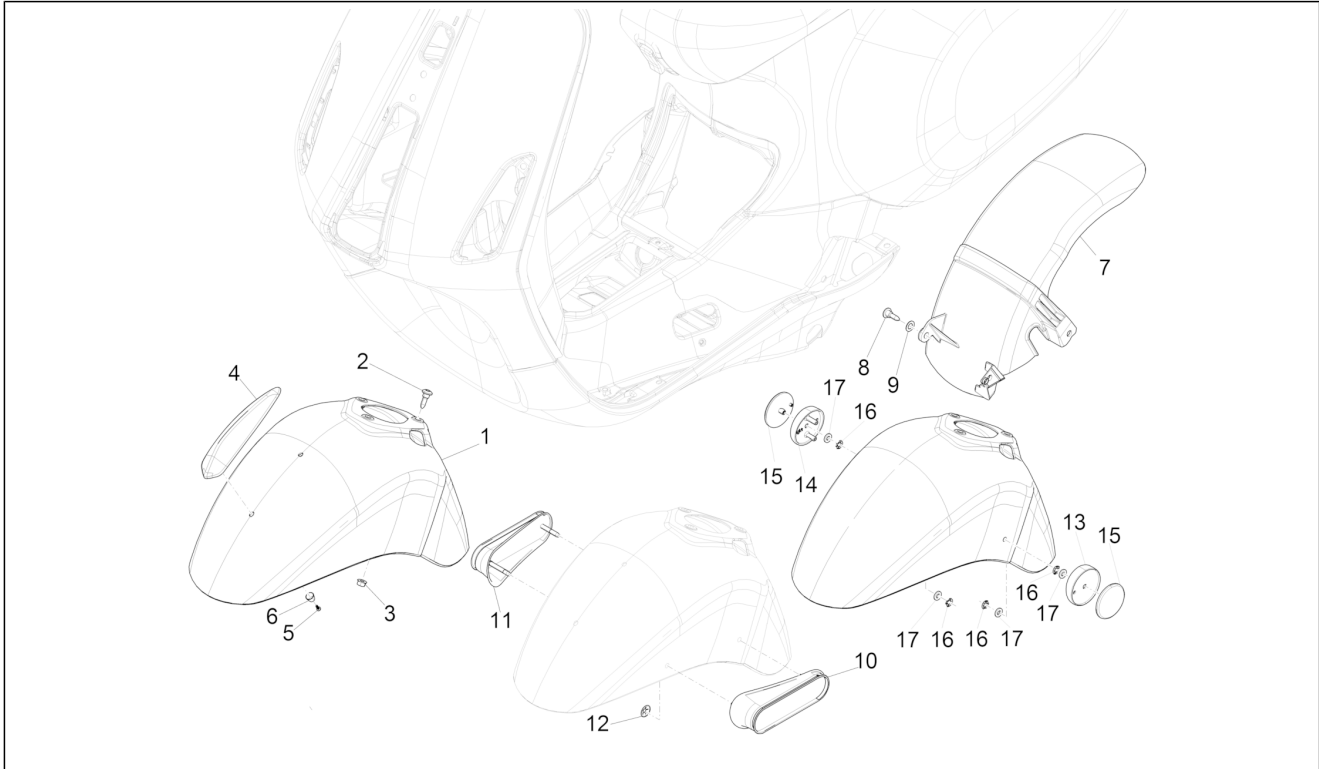

Group	Frame - Plastic parts - Coachwork
Code	02.33
Description	Wheel huosing - Mudguard
Service	1

Pos.	Code	Description	Qty	Variants
				Model version:ABS Version[ABS] Country:Australia[AU] Colour:DRAGON RED[894] Model version:ABS Version[ABS] Country:Australia[AU] Colour:BLACK[79/A] Model version:ABS Version[ABS] Country:Australia[AU] Colour:White[544] Model version:ABS Version[ABS] Country:Australia[AU] Colour:Silk grey[701/C] Model version:ABS Version[ABS] Country:Australia[AU] Colour:Midnight Blue[222/A] Model version:ABS Version[ABS] Country:Australia[AU] Colour:DRAGON RED[894] Model version:ABS Version[ABS] Country:Australia[AU] Colour:Brown 140/A[140/A] Model version:ABS Version[ABS] 50° Version[50] Country:Australia[AU] Colour:BLACK[79/A] Model version:ABS Version[ABS] Country:Australia[AU] Colour:Light blue 294/A[294/A] Model version:ABS Version[ABS] 50° Version[50] Country:Australia[AU]
16		Plate	4	Country:Australia[AU] Colour:Silk grey[701/C] Model version:ABS Version[ABS] Country:Australia[AU] Colour:White[544] Country:Australia[AU] Model version:ABS Version[ABS] Colour:Brown[135/A]