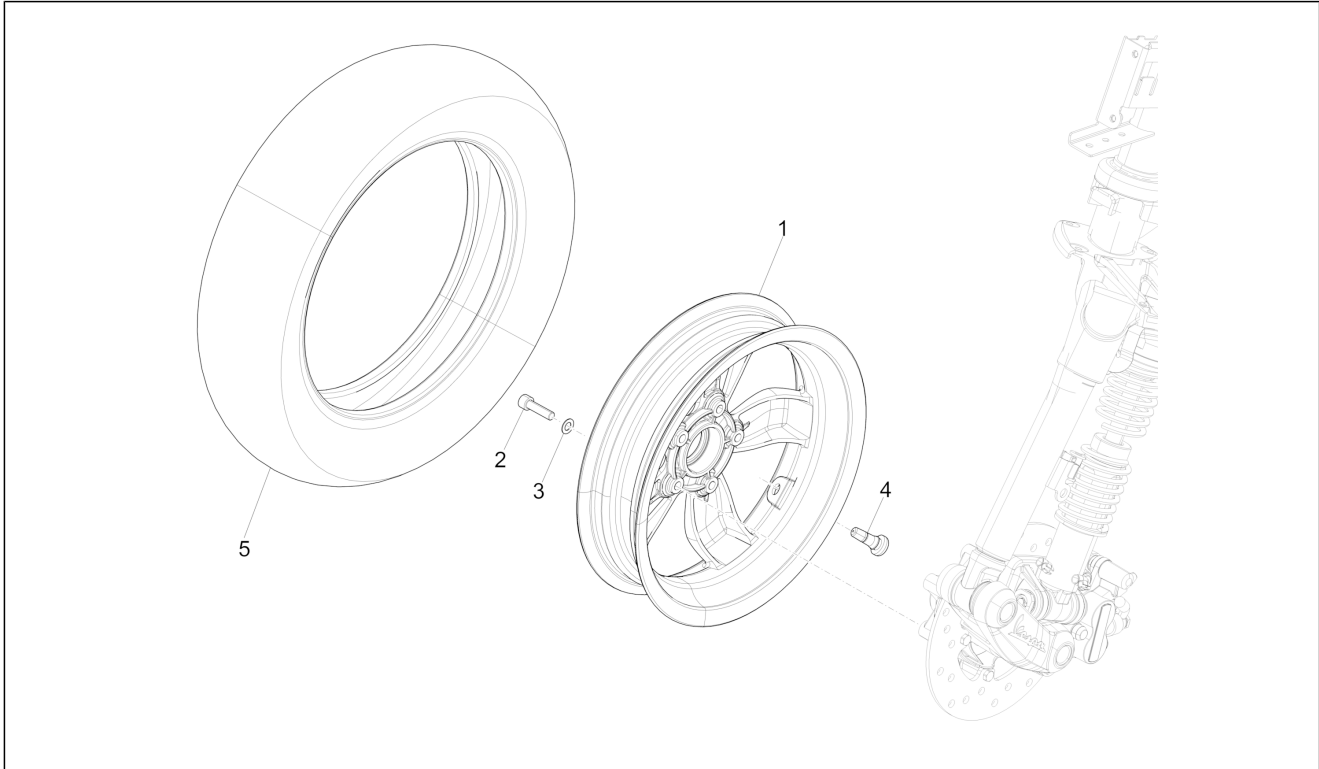

Vespa Primavera 150
EVPR000EX5 Vespa Primavera 150 4T 3V IGET ABS-NOABS
E2-E3-E4 2016 - 2019 (APAC)

Chassis prefix: RP8M8222, RP8M8221,
RP8M8241, RP8M8242
Engine prefix: M828M, M826M, M82CM,
M82GM

Group	Suspensions - Wheels
Code	04.11
Description	Front wheel
Service	1

Pos.	Code	Description	Qty	Variants
				Country:Japan[JP] Colour:Brown 140/A[140/A] Model version:ABS Version[ABS] 50° Version[50] Country:Taiwan[TN] Colour:Brown 140/A[140/A] Model version:ABS Version[ABS] 50° Version[50] Country:Thailand[TH] Colour:Brown 140/A[140/A] Model version:ABS Version[ABS] 50° Version[50] Country:Indonesia[ID] Colour:Brown 140/A[140/A] Model version:ABS Version[ABS] 50° Version[50] Country:Export Version[EX] Colour:Brown 140/A[140/A] Model version:ABS Version[ABS] 50° Version[50] Country:China[CN] Colour:Brown 140/A[140/A] Model version:ABS Version[ABS] 50° Version[50] Country:Australia[AU] Colour:Silk grey[701/C] Model version:ABS Version[ABS] Country:China[CN] Colour:Beige unique 518/A[518/A] Model version:ABS Version[ABS] Country:China[CN] Colour:Midnight Blue[222/A] Model version:ABS Version[ABS] Country:China[CN] Colour:Midnight Blue[222/A] Model version:ABS Version[ABS] Country:Taiwan[TN] Colour:DRAGON RED[894] Model version:ABS Version[ABS] Country:Taiwan[TN] Colour:Silk grey[701/C] Model version:ABS Version[ABS] Country:Taiwan[TN] Colour:BLACK[79/A]