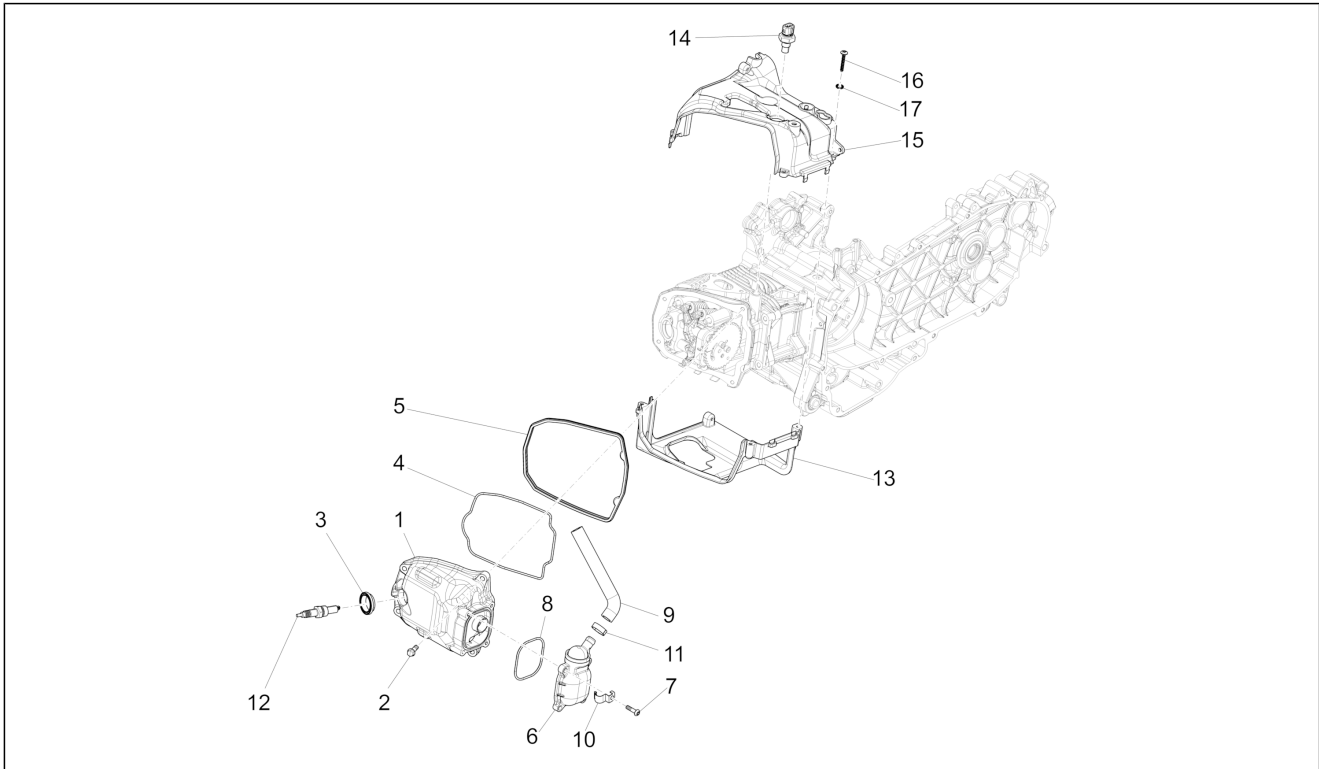

Group	Engine
Code	01.12
Description	Cylinder head cover
Service	1

Pos.	Code	Description	Qty	Variants
1		Head cover	1	
2		Hex screw M6x20	4	
3		Spark plug hole gasket	1	
4		Big end cover gasket	1	
5		Big end/hood gasket	1	
6		Oil bleed cover	1	
6		Oil bleed cover	1	
7		Torx Screw M5x20	4	
8		Gasket	1	
9		Blow-by pipe	1	
10		Hose clamp	1	
11		Hose clamp	1	
12		Spark plug (NGK) CR8EB	1	
13		Exhaust side hood	1	
14		Temp. Sensor	1	
15		Intake side hood	1	Model version:No ABS Version[NO ABS]
15		Intake side hood	1	Model version:ABS Version[ABS]
16		screw	3	
17		Washer $\varnothing 5 \times \varnothing 12 \times 1.1$	3