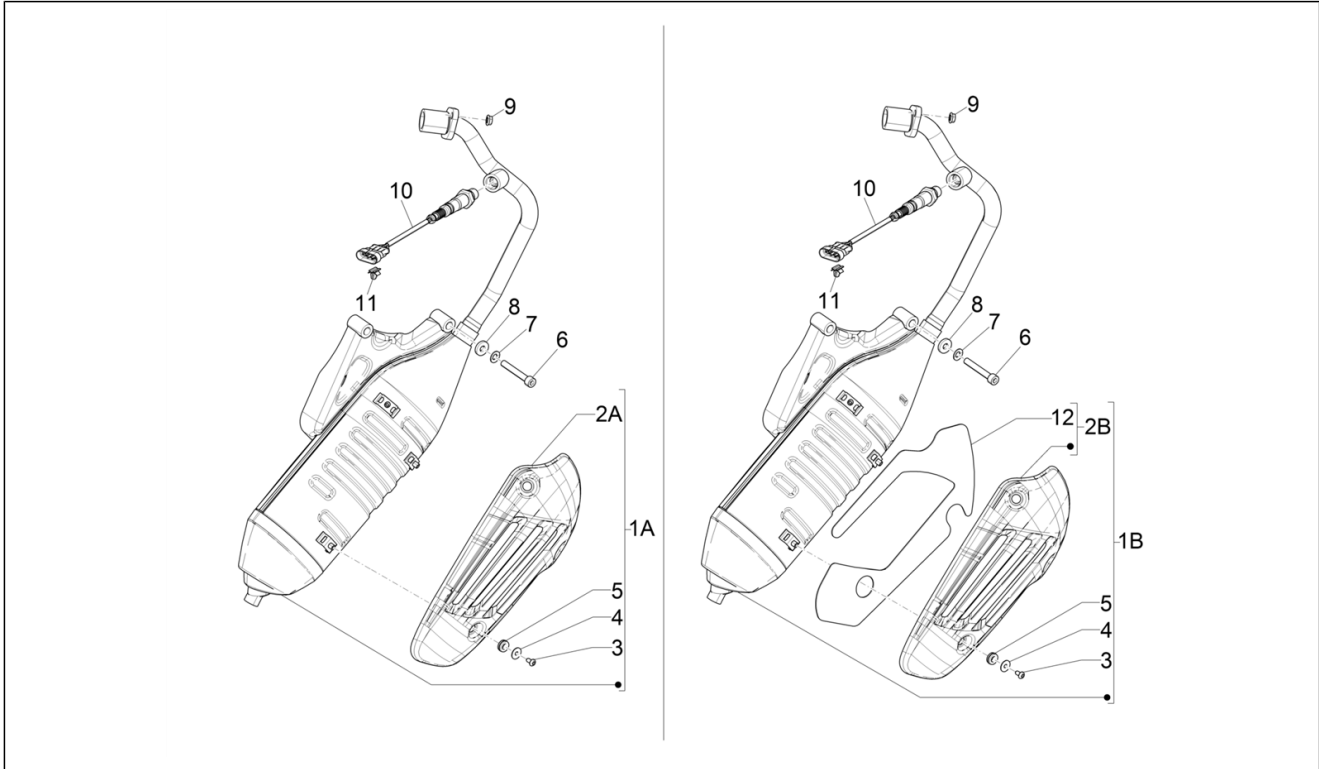

Vespa Primavera 150
EVPR000EX5 Vespa Primavera 150 4T 3V IGET ABS-NOABS
E2-E3-E4 2016 - 2019 (APAC)

Chassis prefix: RP8M8222, RP8M8221,
RP8M8241, RP8M8242
Engine prefix: M828M, M826M, M82CM,
M82GM

Group	Engine
Code	01.42
Description	Silencer
Service	1

Pos.	Code	Description	Qty	Variants
				Country:Japan[JP] Colour:BLACK[79/A] Model version:ABS Version[ABS] Country:Export Version[EX] Colour:Silk grey[701/C] Model version:ABS Version[ABS] Country:Export Version[EX] Colour:[283/A] Model version:ABS Version[ABS] Country:Export Version[EX] Colour:White[544] Model version:ABS Version[ABS] Country:Australia[AU] Colour:Midnight Blue[222/A] Model version:ABS Version[ABS] Country:Australia[AU] Colour:[283/A] Model version:ABS Version[ABS] Country:Australia[AU] Colour:DRAGON RED[894] Model version:ABS Version[ABS] Country:Australia[AU] Colour:Midnight Blue[222/A] Model version:ABS Version[ABS] Country:Export Version[EX] Colour:[283/A] Model version:ABS Version[ABS] Country:Indonesia[ID] Colour:BLACK[79/A] Model version:ABS Version[ABS] Country:Australia[AU] Colour:White[544] Model version:ABS Version[ABS] Country:Australia[AU] Colour:Silk grey[701/C] Model version:ABS Version[ABS] Country:Australia[AU] Colour:Beige unique 518/A[518/A]