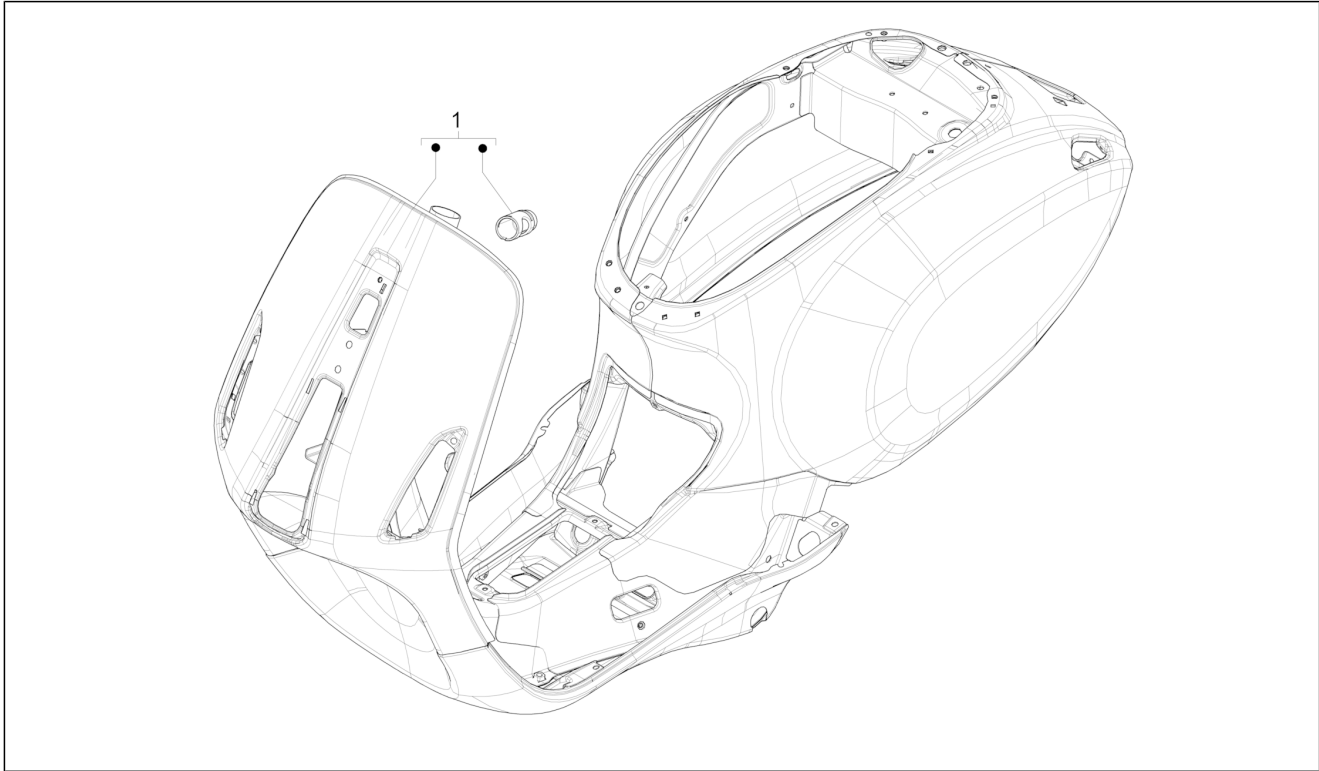

Group	Frame - Plastic parts - Coachwork
Code	02.01
Description	Frame/bodywork
Service	1

Pos.	Code	Description	Qty	Variants
				Colour:Brown[135/A] Country:Taiwan[TN] Model version:ABS Version[ABS] Colour:Brown[135/A] Country:Australia[AU] Model version:ABS Version[ABS] Colour:Brown[135/A] Country:China[CN] Model version:ABS Version[ABS]
1		Body with U.P., painted	1	Colour:Brown 140/A[140/A] Model version:ABS Version[ABS] 50° Version[50] Country:Taiwan[TN] Colour:Brown 140/A[140/A] Model version:ABS Version[ABS] 50° Version[50] Country:Thailand[TH] Colour:Brown 140/A[140/A] Model version:ABS Version[ABS] 50° Version[50] Country:Indonesia[ID] Colour:Brown 140/A[140/A] Model version:ABS Version[ABS] 50° Version[50] Country:Export Version[EX] Colour:Brown 140/A[140/A] Model version:ABS Version[ABS] 50° Version[50] Country:China[CN] Colour:Brown 140/A[140/A] Model version:ABS Version[ABS] 50° Version[50] Country:Australia[AU]
1		Painted body with u.p.	1	Colour:Light blue 294/A[294/A] Model version:ABS Version[ABS] 50° Version[50] Country:Taiwan[TN] Colour:Light blue 294/A[294/A] Model version:ABS Version[ABS] 50° Version[50] Country:Thailand[TH] Colour:Light blue 294/A[294/A] Model version:ABS Version[ABS] 50° Version[50] Country:Indonesia[ID] Colour:Light blue 294/A[294/A]