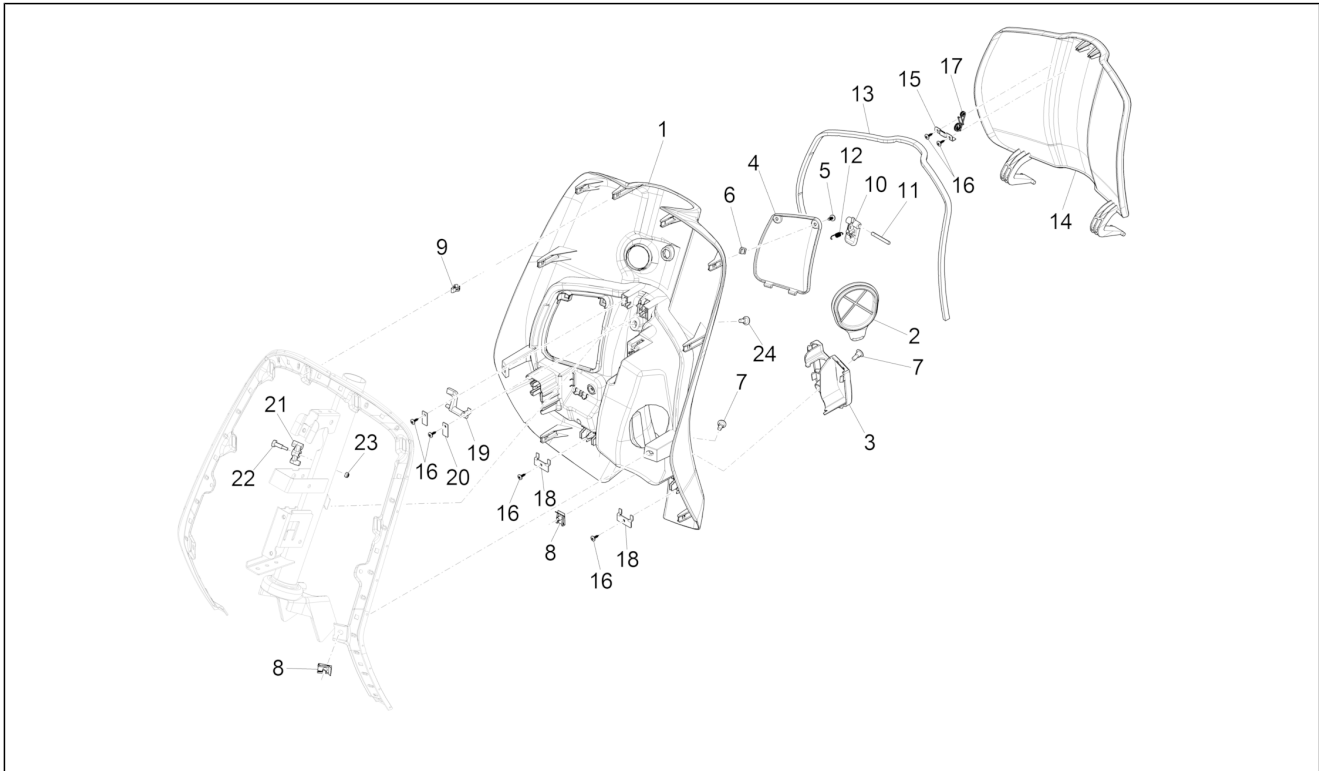

Group	Frame - Plastic parts - Coachwork
Code	02.30
Description	Front glove-box - Knee-guard panel
Service	1

Pos.	Code	Description	Qty	Variants
				Country:Taiwan[TN] Colour:White[544] Model version:ABS Version[ABS] Yacht club version[YC] Country:Indonesia[ID] Colour:White[544] Model version:ABS Version[ABS] Yacht club version[YC] Country:Export Version[EX] Colour:White[544] Model version:ABS Version[ABS] Yacht club version[YC] Country:Australia[AU] Colour:White[544] Model version:ABS Version[ABS] Yacht club version[YC] Country:Japan[JP] Colour:White[544] Model version:ABS Version[ABS] Yacht club version[YC] Country:China[CN] Colour:White[544] Model version:ABS Version[ABS] Country:Export Version[EX] Colour:White[544] Model version:ABS Version[ABS] Country:Thailand[TH] Colour:White[544] Model version:ABS Version[ABS] Country:Taiwan[TN] Colour:White[544] Model version:ABS Version[ABS] Country:Australia[AU] Colour:White[544] Model version:ABS Version[ABS] Country:Taiwan[TN] Colour:White[544] Model version:ABS Version[ABS] Yacht club version[YC] Country:Thailand[TH] Colour:White[544] Model version:ABS Version[ABS] Country:Japan[JP] Colour:White[544]