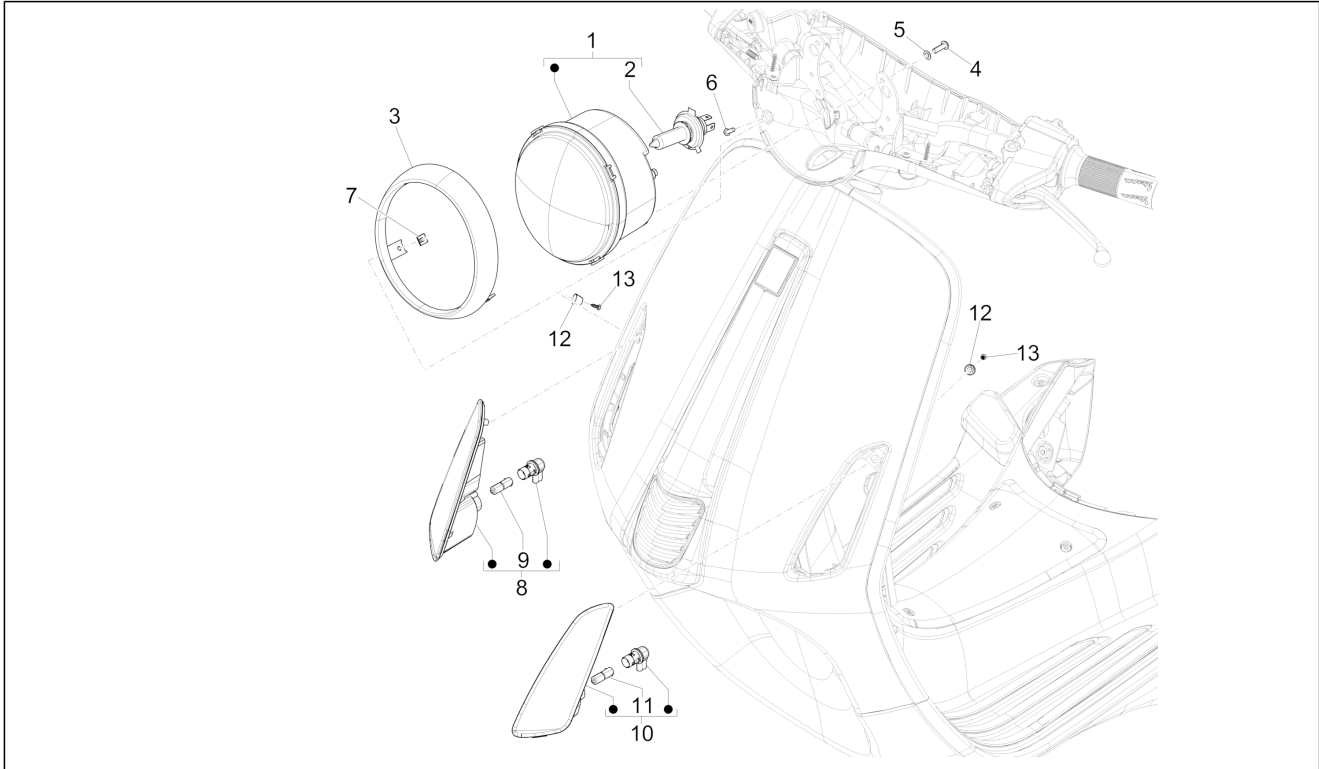

Group	Electrical system
Code	06.03
Description	Front headlamps - Turn signal lamps
Service	1

Pos.	Code	Description	Qty	Variants
				Colour:Silk grey[701/C] Model version:No ABS Version[NO ABS] Country:Indonesia[ID] Colour:White[544] Model version:ABS Version[ABS] Country:Taiwan[TN] Colour:Midnight Blue[222/A] Model version:ABS Version[ABS] Country:Taiwan[TN] Colour:Silk grey[701/C] Model version:ABS Version[ABS] Country:Taiwan[TN] Colour:DRAGON RED[894] Model version:ABS Version[ABS] Country:Taiwan[TN] Colour:BLACK[79/A] Model version:ABS Version[ABS] Country:Taiwan[TN] Colour:Midnight Blue[222/A] Country:China[CN] Model version:ABS Version[ABS] Colour:Midnight Blue[222/A] Model version:No ABS Version[NO ABS] Country:Indonesia[ID] Colour:Midnight Blue[222/A] Country:Taiwan[TN] Model version:ABS Version[ABS] Colour:Silk grey[701/C] Model version:ABS Version[ABS] Country:China[CN] Colour:Light Blue 70° (VN)[434] Country:Taiwan[TN] Model version:70° Version[70°] ABS Version[ABS] Colour:Brown[135/A] Country:Australia[AU] Model version:ABS Version[ABS] Colour:Brown[135/A] Country:China[CN]