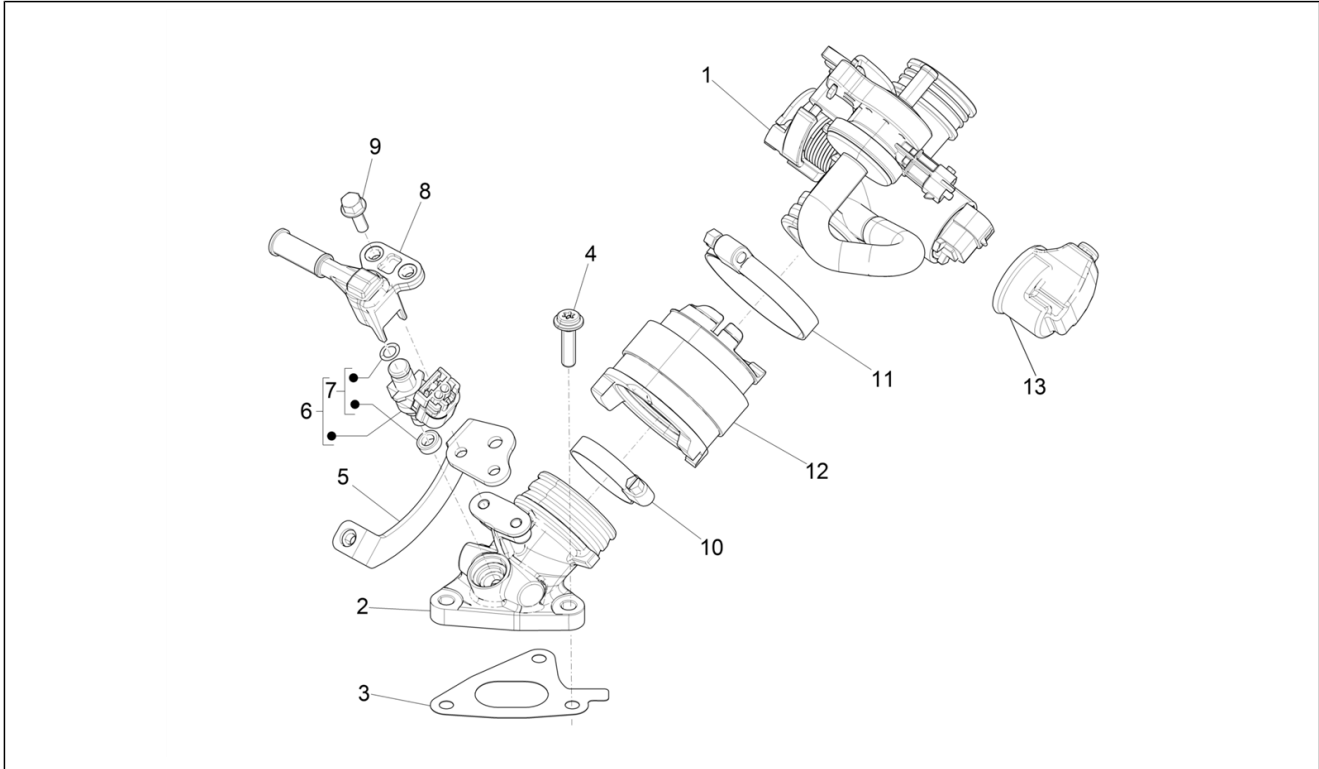

Vespa Primavera 150
EVPR000EX5 Vespa Primavera 150 4T 3V IGET ABS-NOABS
E2-E3-E4 2016 - 2019 (APAC)

Chassis prefix: RP8M8222, RP8M8221,
RP8M8241, RP8M8242
Engine prefix: M828M, M826M, M82CM,
M82GM

Group	Engine
Code	01.36
Description	Throttle body - Injector - Induction joint
Service	1

Pos.	Code	Description	Qty	Variants
				Model version:ABS Version[ABS] Country:Japan[JP] Colour:Brown 140/A[140/A] Model version:ABS Version[ABS] 50° Version[50] Country:Taiwan[TN] Colour:Brown 140/A[140/A] Model version:ABS Version[ABS] 50° Version[50] Country:Thailand[TH] Colour:Brown 140/A[140/A] Model version:ABS Version[ABS] 50° Version[50] Country:Indonesia[ID] Colour:Brown 140/A[140/A] Model version:ABS Version[ABS] 50° Version[50] Country:Export Version[EX] Colour:Brown 140/A[140/A] Model version:ABS Version[ABS] 50° Version[50] Country:China[CN] Colour:Brown 140/A[140/A] Model version:ABS Version[ABS] 50° Version[50] Country:Australia[AU] Colour:Midnight Blue[222/A] Model version:ABS Version[ABS] Country:Taiwan[TN] Colour:DRAGON RED[894] Model version:ABS Version[ABS] Country:Taiwan[TN] Colour:Silk grey[701/C] Model version:ABS Version[ABS] Country:Taiwan[TN] Colour:BLACK[79/A] Model version:ABS Version[ABS] Country:Taiwan[TN] Colour:Beige unique 518/A[518/A] Model version:ABS Version[ABS] Country:Taiwan[TN] Colour:BLACK[79/A] Model version:ABS Version[ABS] Country:Australia[AU]