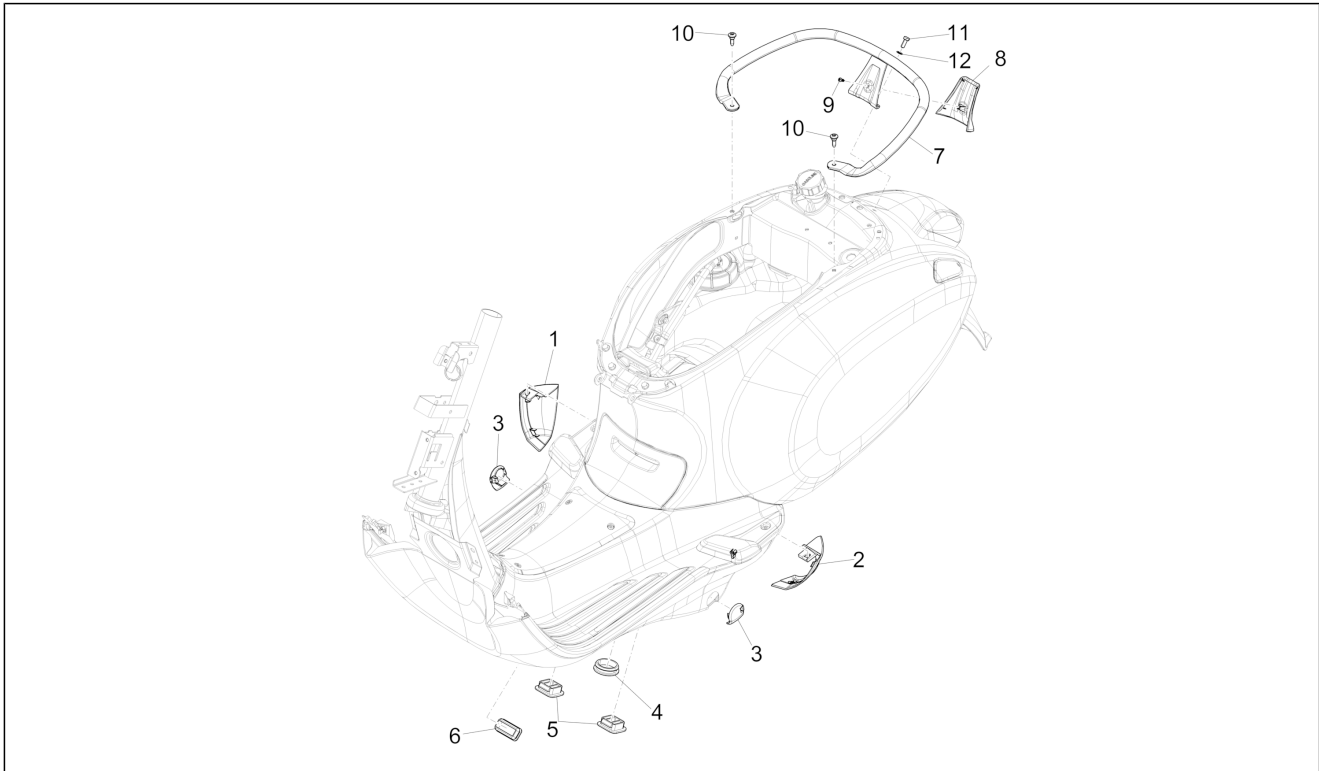

Group	Frame - Plastic parts - Coachwork
Code	02.32
Description	Side cover - Spoiler
Service	1

Pos.	Code	Description	Qty	Variants
				Colour:Silk grey[701/C] Model version:ABS Version[ABS] Country:China[CN] Colour:Silk grey[701/C] Model version:ABS Version[ABS] Country:Taiwan[TN] Colour:Silk grey[701/C] Model version:ABS Version[ABS] Country:Japan[JP]
1		Right-hand spoiler terminal	1	Colour:Brown[135/A] Model version:ABS Version[ABS] Country:Export Version[EX] Colour:Brown[135/A] Model version:No ABS Version[NO ABS] Country:Indonesia[ID] Colour:Brown[135/A] Country:Taiwan[TN] Model version:ABS Version[ABS] Colour:Brown[135/A] Country:Australia[AU] Model version:ABS Version[ABS] Colour:Brown[135/A] Country:China[CN] Model version:ABS Version[ABS]
1		Right-hand spoiler terminal	1	Colour:Brown 140/A[140/A] Model version:ABS Version[ABS] 50° Version[50] Country:Taiwan[TN] Colour:Brown 140/A[140/A] Model version:ABS Version[ABS] 50° Version[50] Country:Thailand[TH] Colour:Brown 140/A[140/A] Model version:ABS Version[ABS] 50° Version[50] Country:Indonesia[ID] Colour:Brown 140/A[140/A] Model version:ABS Version[ABS] 50° Version[50] Country:Export Version[EX] Colour:Brown 140/A[140/A]