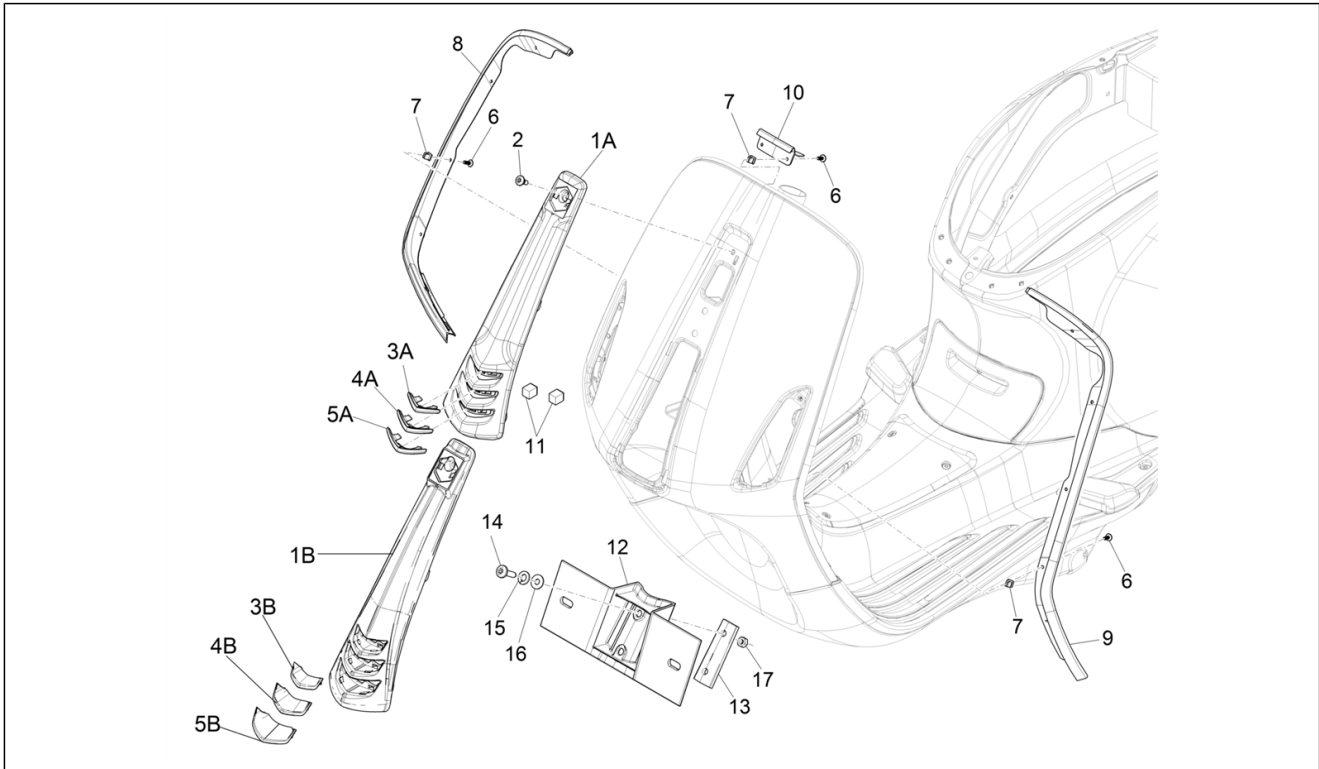

Group	Frame - Plastic parts - Coachwork
Code	02.26
Description	Front shield
Service	1

Pos.	Code	Description	Qty	Variants
				Country:China[CN] Colour:White[544] Model version:ABS Version[ABS] Country:China[CN] Colour:DRAGON RED[894] Model version:ABS Version[ABS] Country:China[CN]
11		Pad	2	Country:Indonesia[ID]
12		Number plate carrier	1	Country:Indonesia[ID]
13		Number plate support	1	Country:Indonesia[ID]
14		screw M6x25	2	Country:Indonesia[ID]
15		Spring washer 13,75x8,15x4,5	2	Country:Indonesia[ID]
16		Flat washer 16x6,5x1,5	2	Country:Indonesia[ID]
17		Nut M6	2	Country:Indonesia[ID]
1A		Painted steering cover	1	Colour:Silk grey[701/C] Model version:ABS Version[ABS] Country:Australia[AU] Colour:Silk grey[701/C] Model version:ABS Version[ABS] Country:Taiwan[TN] Colour:Silk grey[701/C] Model version:No ABS Version[NO ABS] Country:Indonesia[ID] Colour:Silk grey[701/C] Model version:ABS Version[ABS] Country:Taiwan[TN] Colour:Silk grey[701/C] Model version:ABS Version[ABS] Country:China[CN] Colour:Silk grey[701/C] Model version:ABS Version[ABS] Country:Export Version[EX] Colour:Silk grey[701/C] Model version:ABS Version[ABS] Country:China[CN]