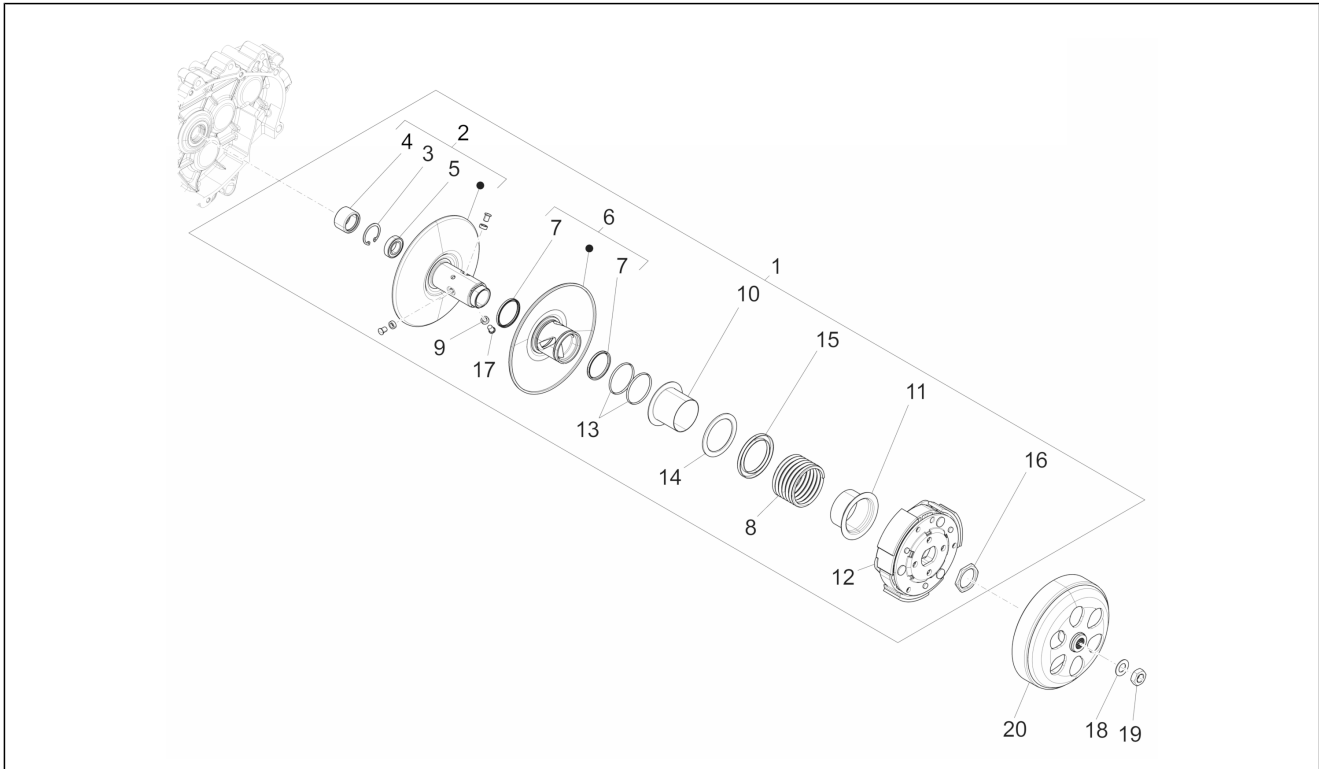

Group	Engine
Code	01.14
Description	Driven pulley
Service	1

Pos.	Code	Description	Qty	Variants
1		Driven pulley complete with clutch	1	
2		Complete fixed driven half-pulley	1	
3		Snap ring	1	
4		Roller cage 22x29x18	1	
5		Ball bearing	1	
6		Complete movable half-driven pulley	1	
7		Gasket ring	2	
8		Variator spring	1	
9		Roller	4	
10		Pulley side cap	1	
11		Clutch side cap	1	
12		Complete centrifugal clutch assembly	1	
13		Gasket	2	
14		Sliding washer	1	
15		Spring seat	1	
16		Ring nut	1	
17		Pin	4	
18		Flat washer 22x12,1x1	1	
19		Nut	1	
20		Clutch drum	1	