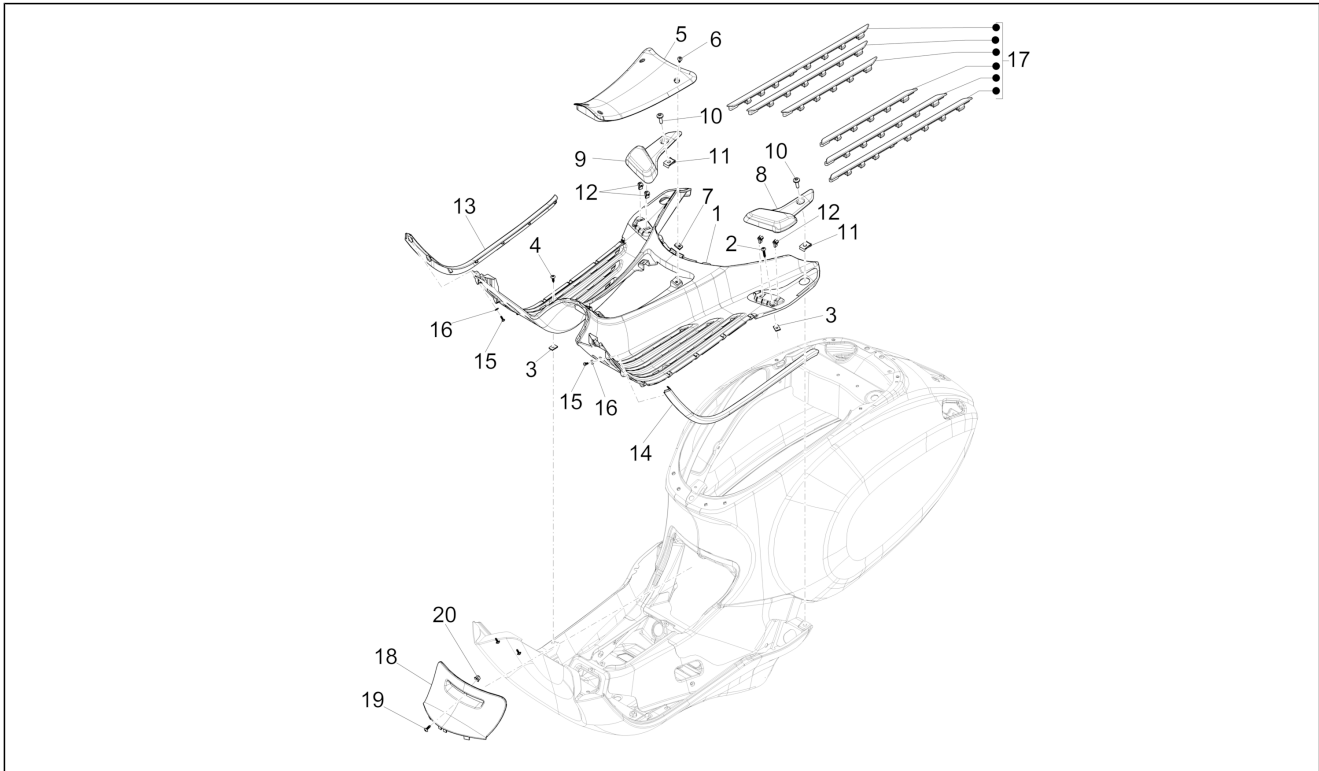

Vespa Primavera 150
EVPR000EX5 Vespa Primavera 150 4T 3V IGET ABS-NOABS
E2-E3-E4 2016 - 2019 (APAC)

Chassis prefix: RP8M8222, RP8M8221,
RP8M8241, RP8M8242
Engine prefix: M828M, M826M, M82CM,
M82GM

Group	Frame - Plastic parts - Coachwork
Code	02.31
Description	Central cover - Footrests
Service	1

Pos.	Code	Description	Qty	Variants
				Colour:White[544] Model version:ABS Version[ABS] Country:Taiwan[TN] Colour:Midnight Blue[222/A] Model version:ABS Version[ABS] Country:Taiwan[TN] Colour:Silk grey[701/C] Model version:ABS Version[ABS] Country:Taiwan[TN] Colour:DRAGON RED[894] Model version:ABS Version[ABS] Country:Taiwan[TN] Colour:BLACK[79/A] Model version:ABS Version[ABS] Country:Taiwan[TN] Colour:Midnight Blue[222/A] Country:China[CN] Model version:ABS Version[ABS] Colour:Midnight Blue[222/A] Model version:No ABS Version[NO ABS] Country:Indonesia[ID] Colour:Midnight Blue[222/A] Country:Taiwan[TN] Model version:ABS Version[ABS] Colour:Silk grey[701/C] Model version:ABS Version[ABS] Country:China[CN] Colour:Light Blue 70° (VN)[434] Country:Taiwan[TN] Model version:70° Version[70°] ABS Version[ABS] Colour:Brown[135/A] Country:Australia[AU] Model version:ABS Version[ABS] Colour:Brown[135/A] Country:China[CN] Model version:ABS Version[ABS] Colour:Brown[135/A] Model version:No ABS Version[NO ABS]