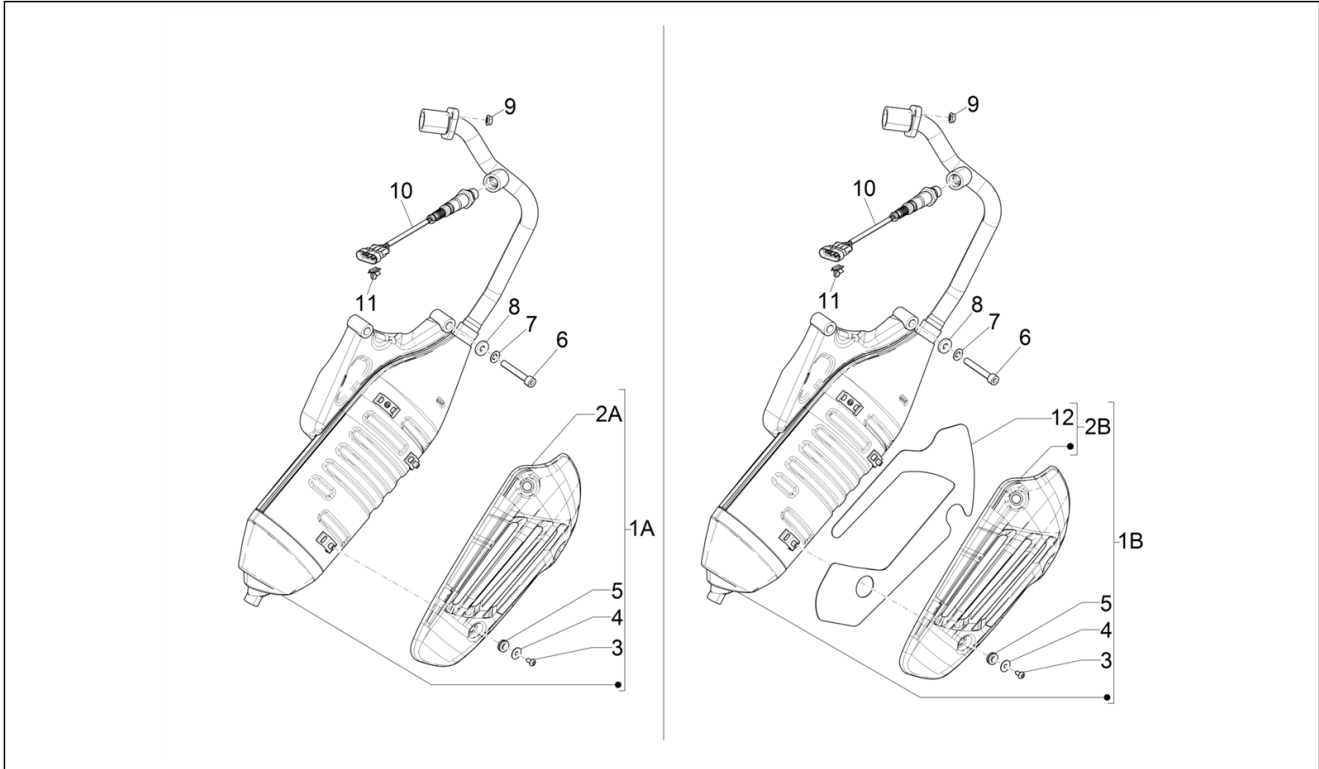

Vespa Primavera 150
EVPR000EX5 Vespa Primavera 150 4T 3V IGET ABS-NOABS
E2-E3-E4 2016 - 2019 (APAC)

Chassis prefix: RP8M8222, RP8M8221,
RP8M8241, RP8M8242
Engine prefix: M828M, M826M, M82CM,
M82GM

Group	Engine
Code	01.42
Description	Silencer
Service	1

Pos.	Code	Description	Qty	Variants
				Country:Taiwan[TN] Colour:White[544] Model version:ABS Version[ABS] Country:Japan[JP] Colour:Midnight Blue[222/A] Model version:ABS Version[ABS] Country:Japan[JP] Colour:Silk grey[701/C] Model version:ABS Version[ABS] Country:Japan[JP] Colour:Light blue 294/A[294/A] Model version:ABS Version[ABS] 50° Version[50] Country:Taiwan[TN] Colour:BLACK[79/A] Model version:ABS Version[ABS] Country:China[CN] Colour:White[544] Model version:ABS Version[ABS] Country:China[CN] Colour:DRAGON RED[894] Model version:ABS Version[ABS] Country:China[CN]
2A		Protection	1	Colour:Midnight Blue[222/A] Model version:ABS Version[ABS] Country:Export Version[EX] Colour:Brown[135/A] Model version:ABS Version[ABS] Country:Export Version[EX] Colour:White[544] Model version:ABS Version[ABS] Colour:Competition Black[98/A] Model version:ABS Version[ABS] Country:Export Version[EX] Colour:DRAGON RED[894] Model version:ABS Version[ABS] Country:Export Version[EX] Colour:Light Blue 70° (VN)[434]