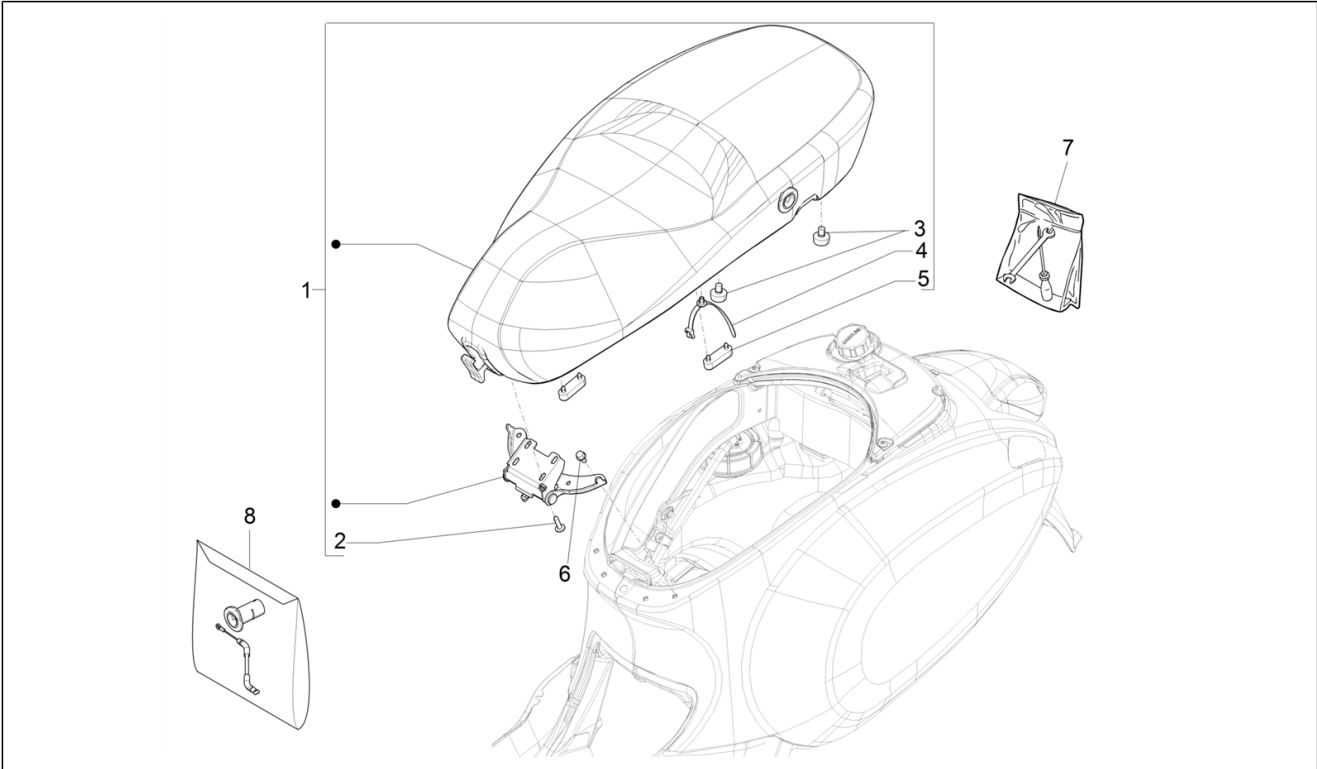

Vespa Primavera 150
EVPR000EX5 Vespa Primavera 150 4T 3V IGET ABS-NOABS
E2-E3-E4 2016 - 2019 (APAC)

Chassis prefix: RP8M8222, RP8M8221,
RP8M8241, RP8M8242
Engine prefix: M828M, M826M, M82CM,
M82GM

Group	Frame - Plastic parts - Coachwork
Code	02.39
Description	Saddle/seats
Service	1

Pos.	Code	Description	Qty	Variants
				Country:Taiwan[TN] Colour:Silk grey[701/C] Model version:ABS Version[ABS] Country:Taiwan[TN] Colour:Silk grey[701/C] Model version:ABS Version[ABS] Country:China[CN] Colour:White[544] Model version:ABS Version[ABS] Country:Indonesia[ID] Colour:Beige[598] Model version:ABS Version[ABS] Country:Export Version[EX] Colour:Silk grey[701/C] Model version:ABS Version[ABS] Country:Indonesia[ID] Colour:White[544] Model version:ABS Version[ABS] Country:Export Version[EX] Colour:White[544] Model version:ABS Version[ABS] Country:China[CN] Colour:White[544] Model version:ABS Version[ABS] Country:Japan[JP] Colour:Silk grey[701/C] Model version:ABS Version[ABS] Country:Export Version[EX] Colour:White[544] Model version:ABS Version[ABS] Country:Australia[AU] Colour:Silk grey[701/C] Model version:ABS Version[ABS] Country:Thailand[TH] Colour:White[544] Model version:ABS Version[ABS] Country:Thailand[TH] Colour:White[544]