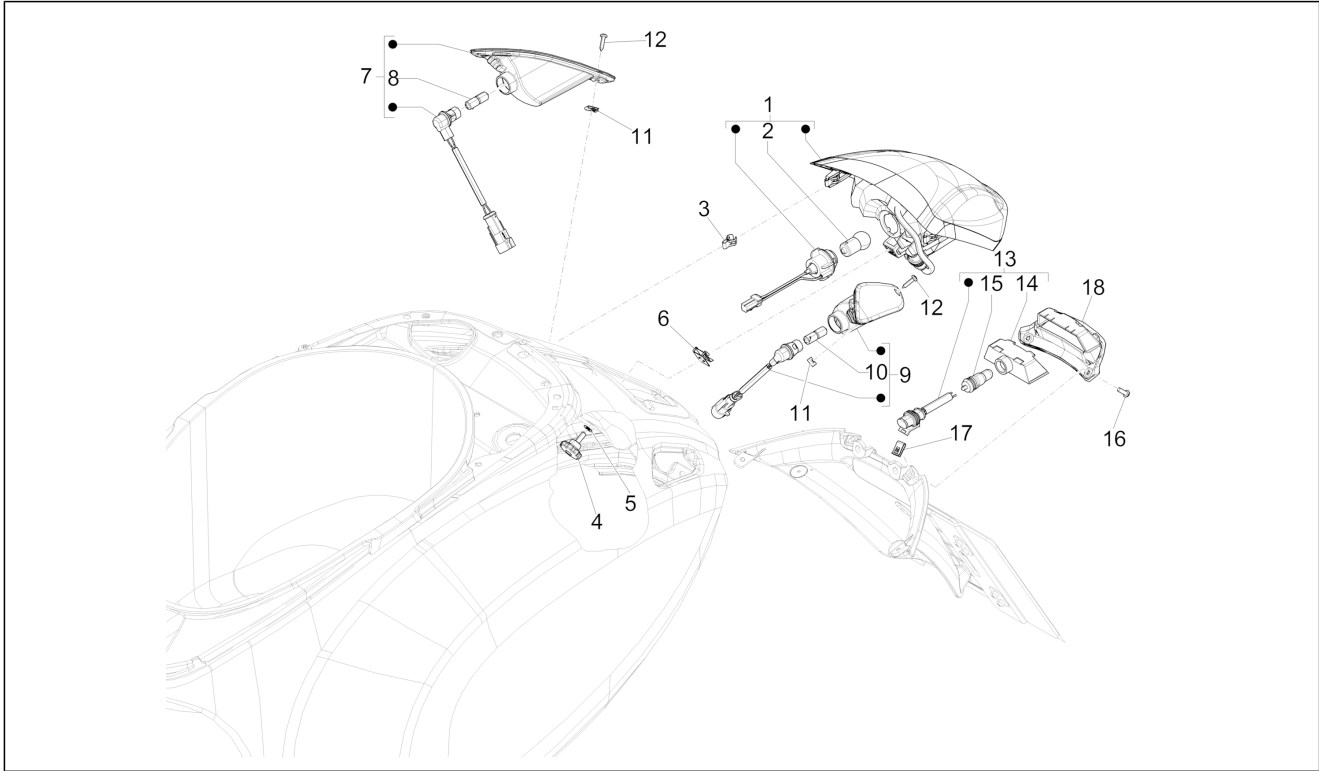

Vespa Primavera 150
EVPR000EX5 Vespa Primavera 150 4T 3V IGET ABS-NOABS
E2-E3-E4 2016 - 2019 (APAC)

Chassis prefix: RP8M8222, RP8M8221,
RP8M8241, RP8M8242
Engine prefix: M828M, M826M, M82CM,
M82GM

Group	Electrical system
Code	06.04
Description	Rear headlamps - Turn signal lamps
Service	1

Pos.	Code	Description	Qty	Variants
				Model version:ABS Version[ABS] Country:Indonesia[ID] Colour:Midnight Blue[222/A] Model version:ABS Version[ABS] Country:Indonesia[ID] Colour:Silk grey[701/C] Model version:ABS Version[ABS] Country:Indonesia[ID] Colour:BLACK[79/A] Model version:ABS Version[ABS] Country:Indonesia[ID] Colour:DRAGON RED[894] Model version:ABS Version[ABS] Country:Indonesia[ID] Colour:BLACK[79/A] Model version:ABS Version[ABS] Country:Australia[AU] Colour:White[544] Model version:ABS Version[ABS] Country:Australia[AU] Colour:Silk grey[701/C] Model version:ABS Version[ABS] Country:Australia[AU] Colour:Beige unique 518/A[518/A] Model version:ABS Version[ABS] Country:Export Version[EX] Colour:White[544] Model version:ABS Version[ABS] Country:Taiwan[TN] Colour:White[544] Model version:ABS Version[ABS] Yacht club version[YC] Country:Thailand[TH] Colour:DRAGON RED[894] Model version:ABS Version[ABS] Country:Japan[JP] Colour:Midnight Blue[222/A] Model version:ABS Version[ABS] Country:Australia[AU]