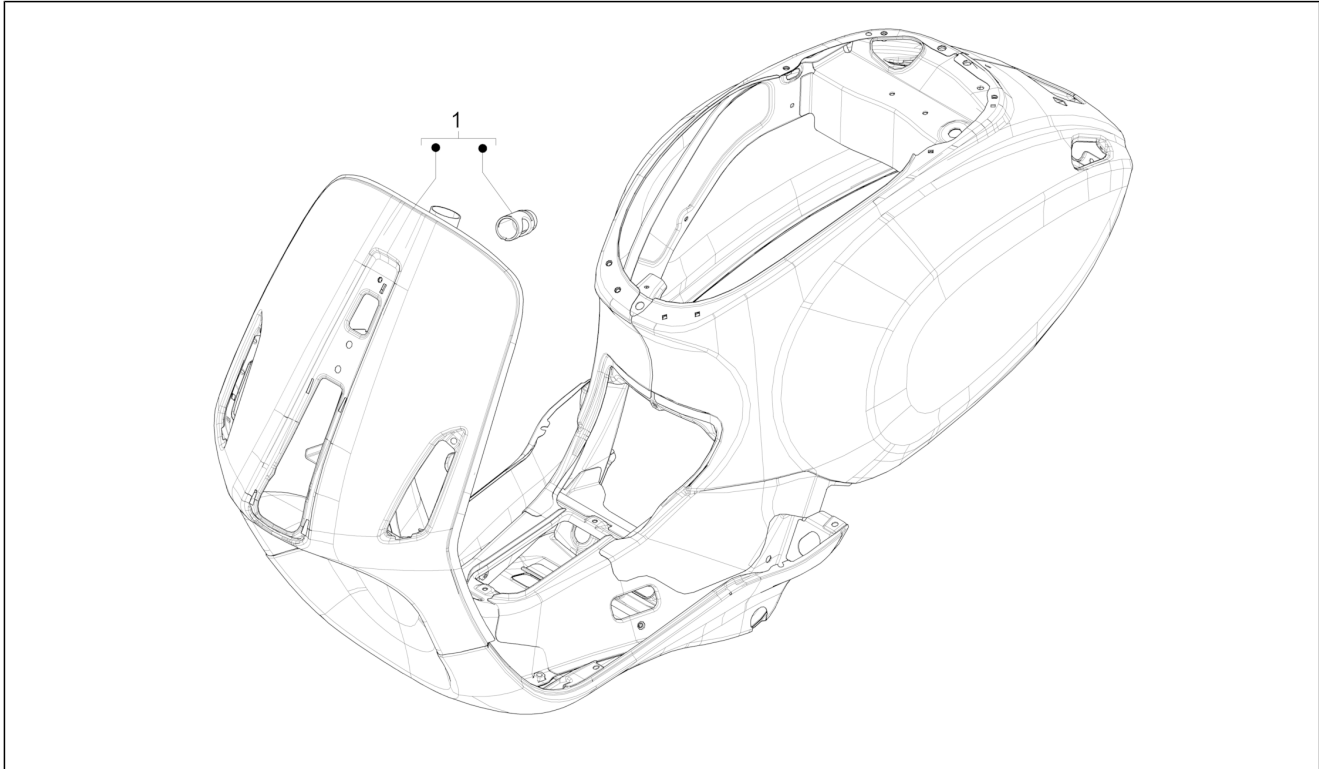

Vespa Primavera 150
EVPR000EX5 Vespa Primavera 150 4T 3V IGET ABS-NOABS
E2-E3-E4 2016 - 2019 (APAC)

Chassis prefix: RP8M8222, RP8M8221,
RP8M8241, RP8M8242
Engine prefix: M828M, M826M, M82CM,
M82GM

Group	Frame - Plastic parts - Coachwork
Code	02.01
Description	Frame/bodywork
Service	1

Pos.	Code	Description	Qty	Variants
				Country:China[CN] Colour:[283/A] Model version:ABS Version[ABS] Country:Japan[JP] Colour:[283/A] Model version:ABS Version[ABS] Country:Export Version[EX] Colour:[283/A] Model version:ABS Version[ABS] Country:Australia[AU] Colour:[283/A] Model version:ABS Version[ABS] Country:Indonesia[ID]
1		Painted body with u.p.	1	Colour:White[544] Country:Taiwan[TN] Model version:ABS Version[ABS] Colour:White[544] Model version:ABS Version[ABS] Colour:White[544] Country:Australia[AU] Model version:ABS Version[ABS] Colour:White[544] Model version:ABS Version[ABS] Country:Taiwan[TN] Colour:White[544] Model version:No ABS Version[NO ABS] Country:Indonesia[ID] Colour:White[544] Country:China[CN] Model version:ABS Version[ABS] Colour:White[544] Model version:ABS Version[ABS] Country:Indonesia[ID] Colour:White[544] Model version:ABS Version[ABS] Yacht club version[YC] Country:Taiwan[TN] Colour:White[544]