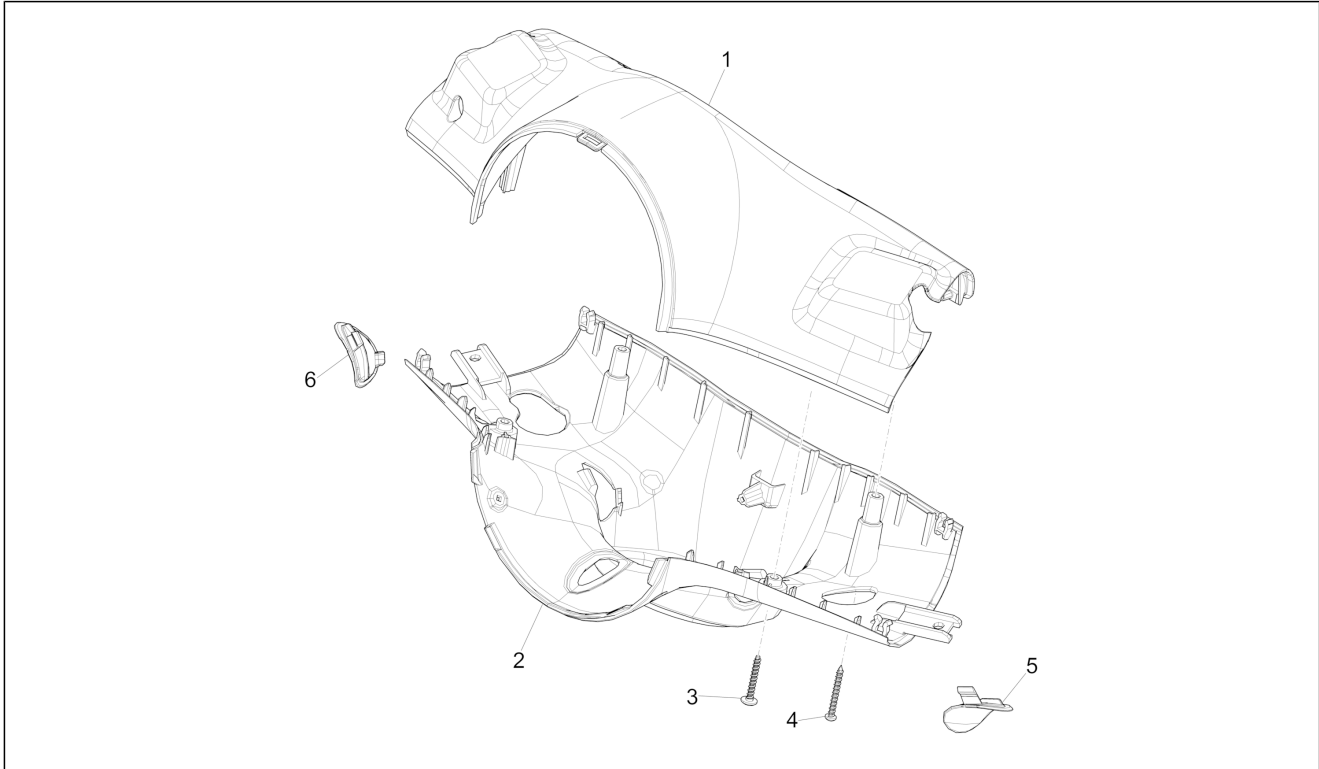

Vespa Primavera 150
EVPR000EX5 Vespa Primavera 150 4T 3V IGET ABS-NOABS
E2-E3-E4 2016 - 2019 (APAC)

Chassis prefix: RP8M8222, RP8M8221,
RP8M8241, RP8M8242
Engine prefix: M828M, M826M, M82CM,
M82GM

Group	Handlebars/Steering
Code	03.01
Description	Handlebars coverages
Service	1

Pos.	Code	Description	Qty	Variants
				Colour:Competition Black[98/A] Country:Australia[AU] Model version:ABS Version[ABS] Colour:Competition Black[98/A] Model version:ABS Version[ABS] Country:Export Version[EX] Colour:Competition Black[98/A] Country:Taiwan[TN] Model version:ABS Version[ABS] Colour:BLACK[79/A] Model version:ABS Version[ABS] Country:Indonesia[ID] Colour:BLACK[79/A] Model version:ABS Version[ABS] Country:Export Version[EX] Colour:BLACK[79/A] Model version:ABS Version[ABS] Country:China[CN] Colour:BLACK[79/A] Model version:ABS Version[ABS] Country:Japan[JP] Colour:BLACK[79/A] Model version:ABS Version[ABS] Country:Export Version[EX] Colour:BLACK[79/A] Model version:ABS Version[ABS] Country:Thailand[TH] Colour:BLACK[79/A] Model version:ABS Version[ABS] Country:Indonesia[ID] Colour:BLACK[79/A] Model version:ABS Version[ABS] Country:Australia[AU] Colour:Competition Black[98/A] Model version:ABS Version[ABS] Country:Thailand[TH] Colour:BLACK[79/A] Model version:ABS Version[ABS]