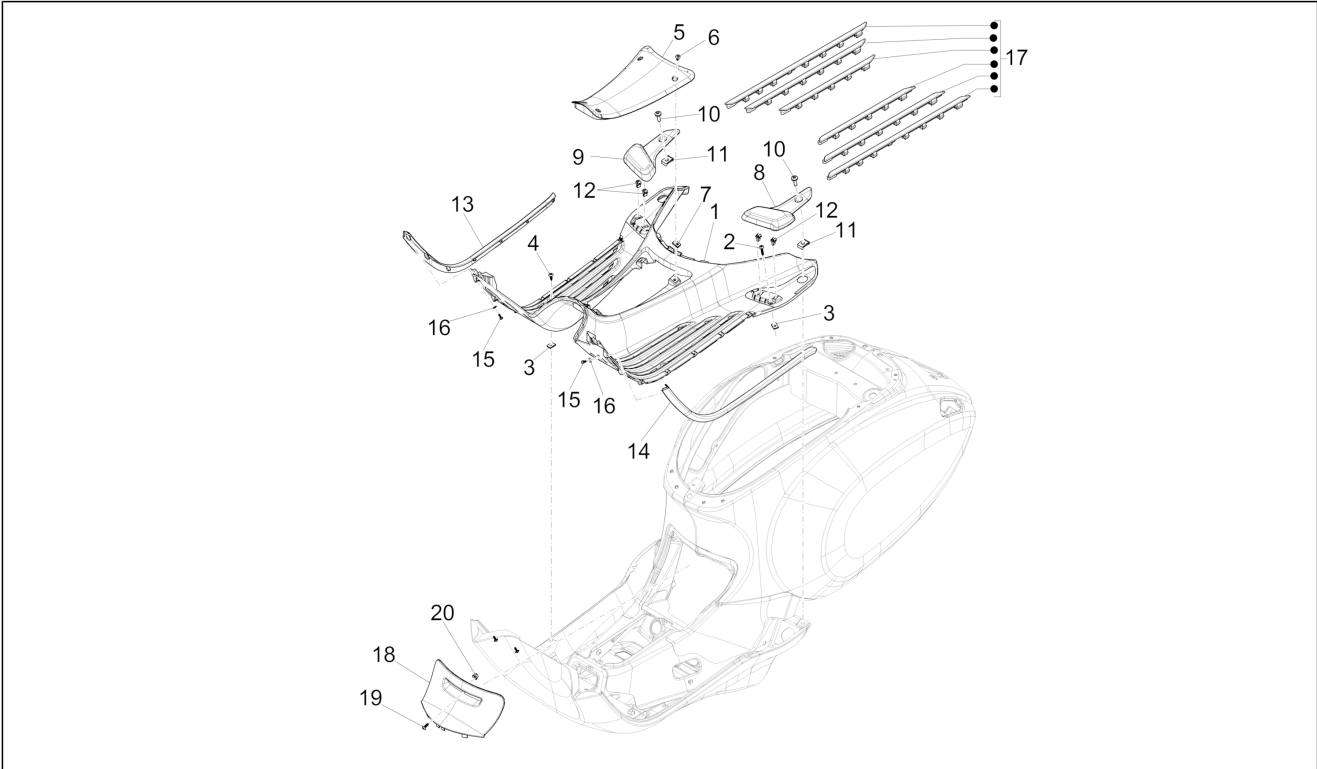

Vespa Primavera 150
EVPR000EX5 Vespa Primavera 150 4T 3V IGET ABS-NOABS
E2-E3-E4 2016 - 2019 (APAC)

Chassis prefix: RP8M8222, RP8M8221,
RP8M8241, RP8M8242
Engine prefix: M828M, M826M, M82CM,
M82GM

Group	Frame - Plastic parts - Coachwork
Code	02.31
Description	Central cover - Footrests
Service	1

Pos.	Code	Description	Qty	Variants
				Model version:No ABS Version[NO ABS] Country:Indonesia[ID] Colour:White[544] Country:China[CN] Model version:ABS Version[ABS] Colour:D05 - Blue glossy VN[D05] Model version:ABS Version[ABS] Country:Export Version[EX] Colour:D05 - Blue glossy VN[D05] Model version:ABS Version[ABS] Country:China[CN] Colour:D05 - Blue glossy VN[D05] Model version:ABS Version[ABS] Country:Australia[AU] Colour:D05 - Blue glossy VN[D05] Model version:ABS Version[ABS] Country:Japan[JP] Colour:D05 - Blue glossy VN[D05] Model version:ABS Version[ABS] Country:Indonesia[ID] Colour:Beige unique 518/A[518/A] Model version:ABS Version[ABS] Country:Indonesia[ID] Colour:Beige unique 518/A[518/A] Model version:ABS Version[ABS] Country:Japan[JP] Colour:Beige unique 518/A[518/A] Model version:ABS Version[ABS] Country:Australia[AU] Colour:Silk grey[701/C] Model version:ABS Version[ABS] Country:Export Version[EX] Colour:Midnight Blue[222/A] Model version:ABS Version[ABS] Country:China[CN] Colour:Silk grey[701/C] Model version:ABS Version[ABS] Country:China[CN]