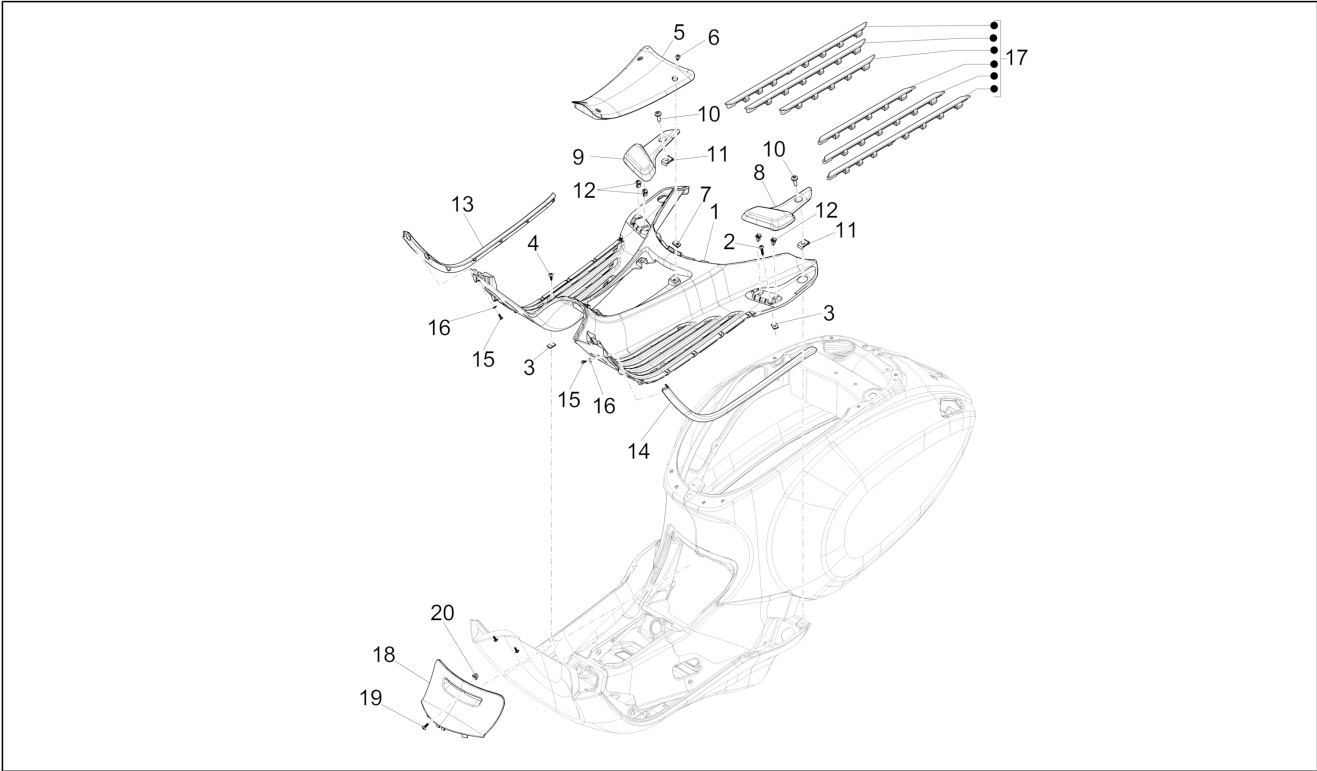

Group	Frame - Plastic parts - Coachwork
Code	02.31
Description	Central cover - Footrests
Service	1

Pos.	Code	Description	Qty	Variants
				Model version:ABS Version[ABS] 50° Version[50] Country:China[CN] Colour:Brown 140/A[140/A] Model version:ABS Version[ABS] 50° Version[50] Country:Australia[AU] Colour:Silk grey[701/C] Model version:ABS Version[ABS] Country:China[CN] Colour:Beige unique 518/A[518/A] Model version:ABS Version[ABS] Country:China[CN] Colour:Midnight Blue[222/A] Model version:ABS Version[ABS] Country:China[CN] Colour:Midnight Blue[222/A] Model version:ABS Version[ABS] Country:Taiwan[TN] Colour:DRAGON RED[894] Model version:ABS Version[ABS] Country:Taiwan[TN] Colour:Silk grey[701/C] Model version:ABS Version[ABS] Country:Taiwan[TN] Colour:BLACK[79/A] Model version:ABS Version[ABS] Country:Taiwan[TN] Colour:Beige unique 518/A[518/A] Model version:ABS Version[ABS] Country:Taiwan[TN] Colour:BLACK[79/A] Model version:ABS Version[ABS] Country:Australia[AU] Colour:White[544] Model version:ABS Version[ABS] Country:Japan[JP] Colour:Midnight Blue[222/A] Model version:ABS Version[ABS] Country:Japan[JP]