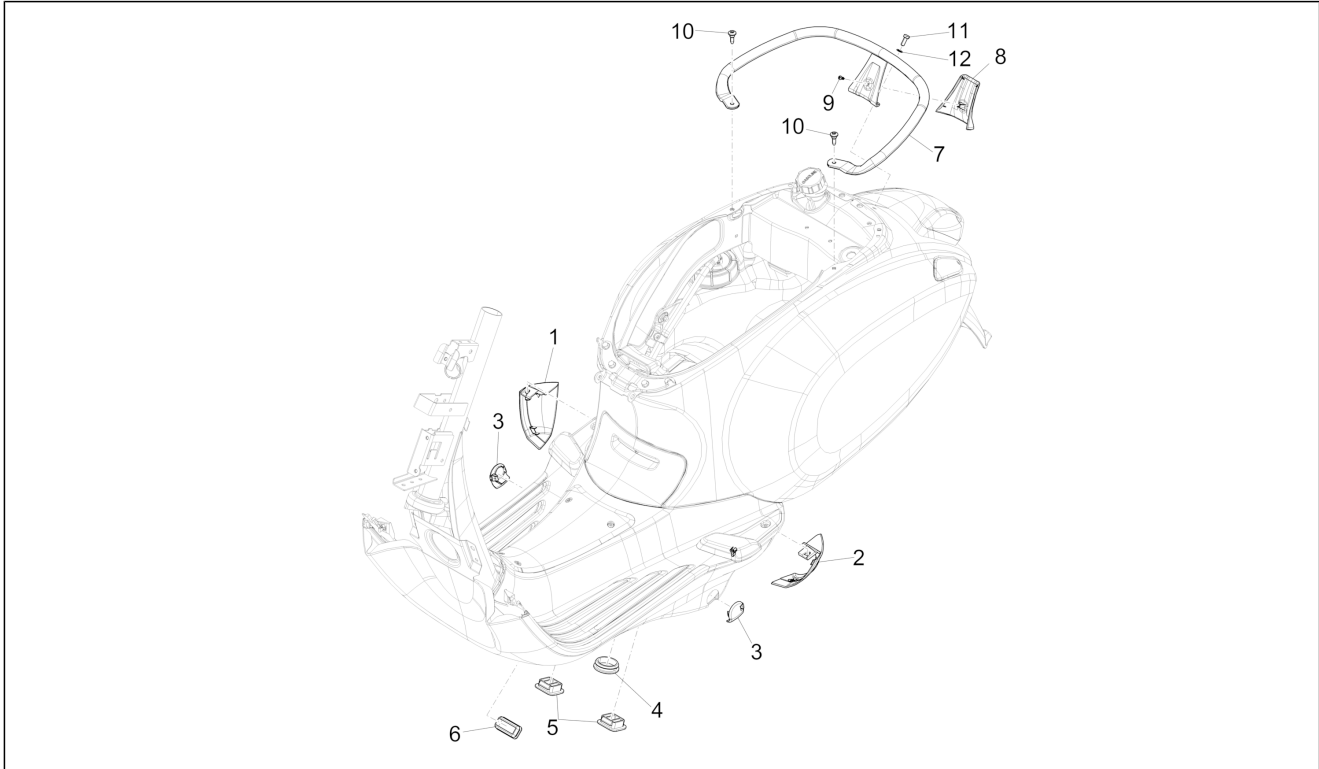

Vespa Primavera 150
EVPR000EX5 Vespa Primavera 150 4T 3V IGET ABS-NOABS
E2-E3-E4 2016 - 2019 (APAC)

Chassis prefix: RP8M8222, RP8M8221,
RP8M8241, RP8M8242
Engine prefix: M828M, M826M, M82CM,
M82GM

Group	Frame - Plastic parts - Coachwork
Code	02.32
Description	Side cover - Spoiler
Service	1

Pos.	Code	Description	Qty	Variants
				Country:Japan[JP] Colour:White[544] Model version:ABS Version[ABS] Country:Australia[AU] Colour:White[544] Model version:ABS Version[ABS] Country:Thailand[TH] Colour:White[544] Model version:ABS Version[ABS] Country:Thailand[TH] Colour:White[544] Model version:ABS Version[ABS] Country:Indonesia[ID] Colour:White[544] Model version:ABS Version[ABS] Country:Australia[AU] Colour:White[544] Model version:ABS Version[ABS] Country:Taiwan[TN] Colour:White[544] Model version:ABS Version[ABS] Yacht club version[YC] Country:Thailand[TH] Colour:White[544] Model version:ABS Version[ABS] Country:Japan[JP] Colour:White[544] Model version:ABS Version[ABS] Country:Indonesia[ID] Colour:White[544] Model version:ABS Version[ABS] Country:China[CN] Colour:White[544] Model version:ABS Version[ABS] "Sport" version[S] Country:Thailand[TH]
1		Right-hand spoiler terminal	1	Colour:Light blue 294/A[294/A] Model version:ABS Version[ABS] 50° Version[50] Country:Taiwan[TN]