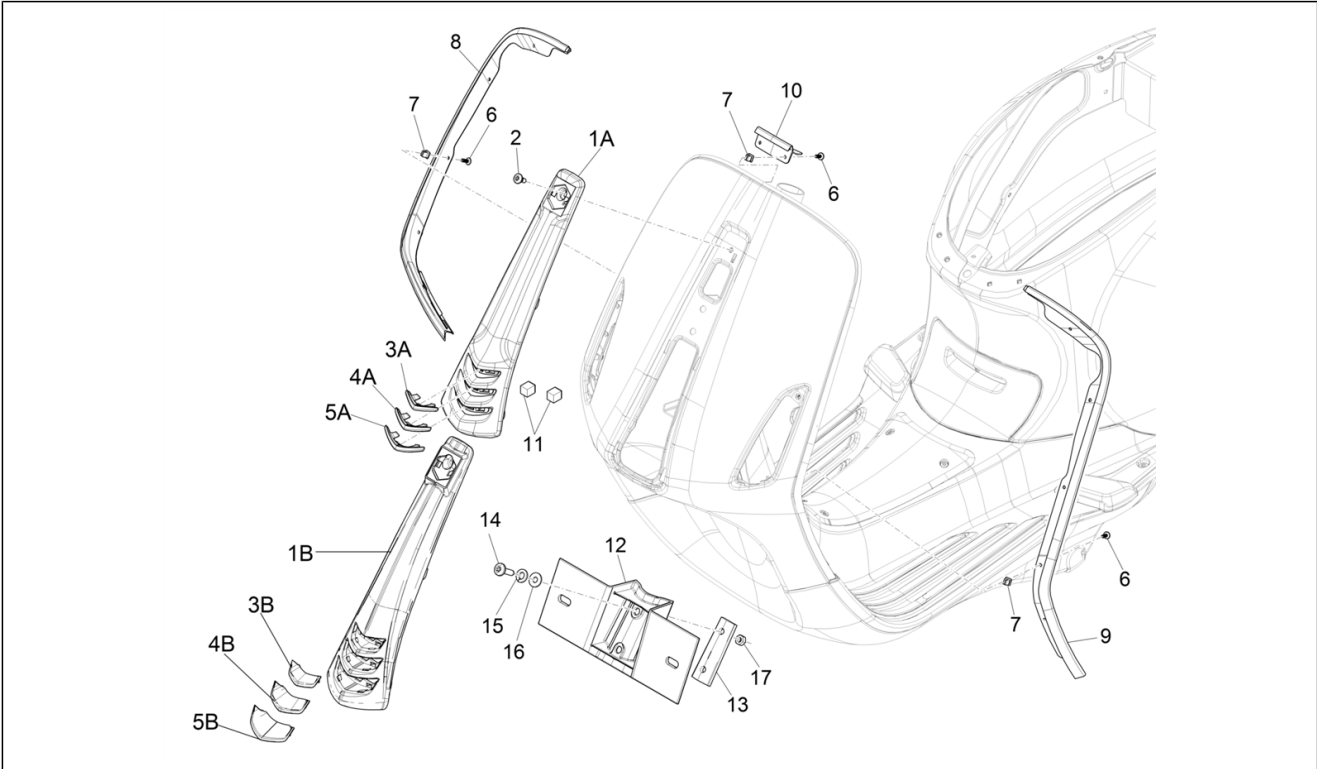

Vespa Primavera 150
EVPR000EX5 Vespa Primavera 150 4T 3V IGET ABS-NOABS
E2-E3-E4 2016 - 2019 (APAC)

Chassis prefix: RP8M8222, RP8M8221,
RP8M8241, RP8M8242
Engine prefix: M828M, M826M, M82CM,
M82GM

Group	Frame - Plastic parts - Coachwork
Code	02.26
Description	Front shield
Service	1

Pos.	Code	Description	Qty	Variants
				Colour:[283/A] Model version:ABS Version[ABS] Country:Japan[JP] Colour:White[544] Model version:ABS Version[ABS] Country:Japan[JP] Colour:BLACK[79/A] Model version:ABS Version[ABS] Country:Export Version[EX] Colour:Silk grey[701/C] Model version:ABS Version[ABS] Country:Export Version[EX] Colour:[283/A] Model version:ABS Version[ABS] Country:Export Version[EX] Colour:White[544] Model version:ABS Version[ABS] Country:Australia[AU] Colour:Midnight Blue[222/A] Model version:ABS Version[ABS] Country:Australia[AU] Colour:[283/A] Model version:ABS Version[ABS] Country:Australia[AU] Colour:DRAGON RED[894] Model version:ABS Version[ABS] Country:Australia[AU] Colour:White[544] Model version:ABS Version[ABS] Country:Thailand[TH] Colour:Midnight Blue[222/A] Model version:ABS Version[ABS] Country:Export Version[EX] Colour:DRAGON RED[894] Model version:ABS Version[ABS] Country:Thailand[TH] Colour:Silk grey[701/C] Model version:ABS Version[ABS]