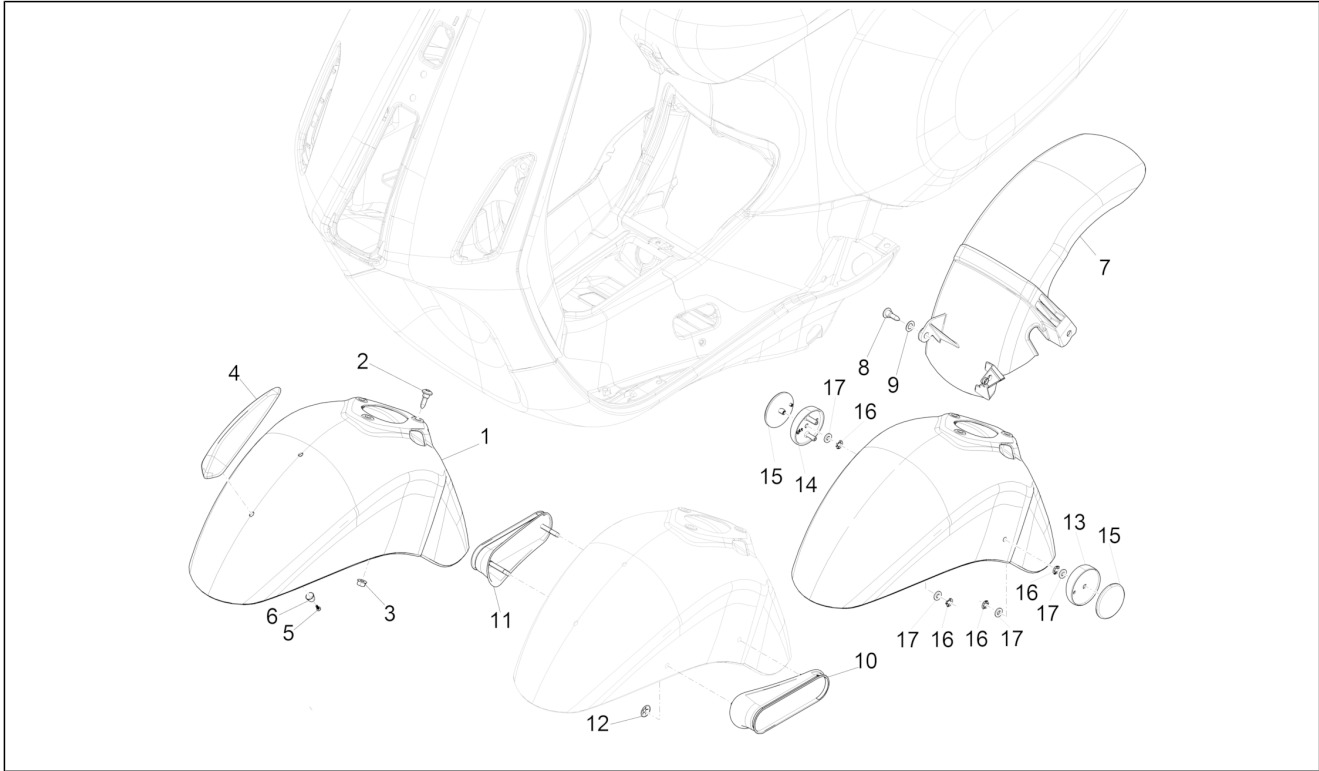

Group	Frame - Plastic parts - Coachwork
Code	02.33
Description	Wheel huosing - Mudguard
Service	1

Pos.	Code	Description	Qty	Variants
				Colour:Silk grey[701/C] Model version:ABS Version[ABS] Country:Taiwan[TN] Colour:BLACK[79/A] Model version:ABS Version[ABS] Country:Taiwan[TN] Colour:Beige unique 518/A[518/A] Model version:ABS Version[ABS] Country:Taiwan[TN] Colour:Light blue 294/A[294/A] Model version:ABS Version[ABS] 50° Version[50] Country:Taiwan[TN]
11		Right lateral retroreflector	1	Country:Taiwan[TN] Colour:Silk grey[701/C] Model version:ABS Version[ABS] Country:Taiwan[TN] Colour:Brown[135/A] Country:Taiwan[TN] Model version:ABS Version[ABS] Colour:White[544] Country:Taiwan[TN] Model version:ABS Version[ABS] Colour:White[544] Model version:ABS Version[ABS] Country:Taiwan[TN] Colour:Midnight Blue[222/A] Model version:ABS Version[ABS] Country:Taiwan[TN] Colour:Silk grey[701/C] Model version:ABS Version[ABS] Country:Taiwan[TN] Colour:DRAGON RED[894] Model version:ABS Version[ABS] Country:Taiwan[TN] Colour:BLACK[79/A] Model version:ABS Version[ABS] Country:Taiwan[TN]