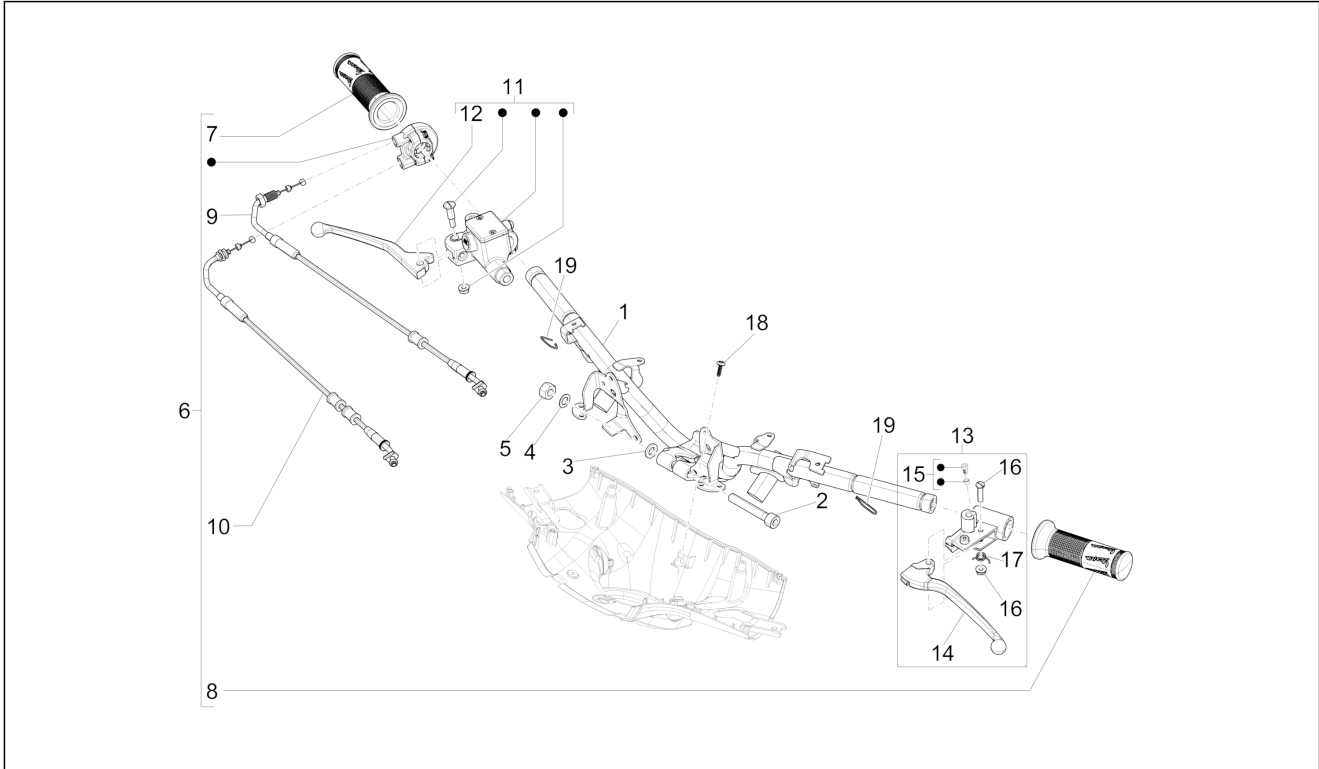

Group	Handlebars/Steering
Code	03.06
Description	Handlebars - Master cil.
Service	1

Pos.	Code	Description	Qty	Variants
1		Handlebar with U.P.	1	Colour:D05 - Blue glossy VN[D05] Model version:ABS Version[ABS] Country:Export Version[EX] Colour:D05 - Blue glossy VN[D05] Model version:ABS Version[ABS] Country:China[CN] Colour:D05 - Blue glossy VN[D05] Model version:ABS Version[ABS] Country:Australia[AU] Colour:D05 - Blue glossy VN[D05] Model version:ABS Version[ABS] Country:Japan[JP] Colour:D05 - Blue glossy VN[D05] Model version:ABS Version[ABS] Country:Indonesia[ID] Colour:Beige unique 518/A[518/A] Model version:ABS Version[ABS] Country:Indonesia[ID] Colour:Beige unique 518/A[518/A] Model version:ABS Version[ABS] Country:Japan[JP] Colour:Beige unique 518/A[518/A] Model version:ABS Version[ABS] Country:Australia[AU] Colour:White[544] Model version:ABS Version[ABS] Yacht club version[YC] Country:Taiwan[TN] Colour:White[544] Model version:ABS Version[ABS] Yacht club version[YC] Country:Indonesia[ID] Colour:White[544] Model version:ABS Version[ABS] Yacht club version[YC] Country:Export Version[EX] Colour:White[544] Model version:ABS Version[ABS] Yacht club version[YC] Country:Australia[AU] Colour:White[544] Model version:ABS Version[ABS] Yacht club version[YC]