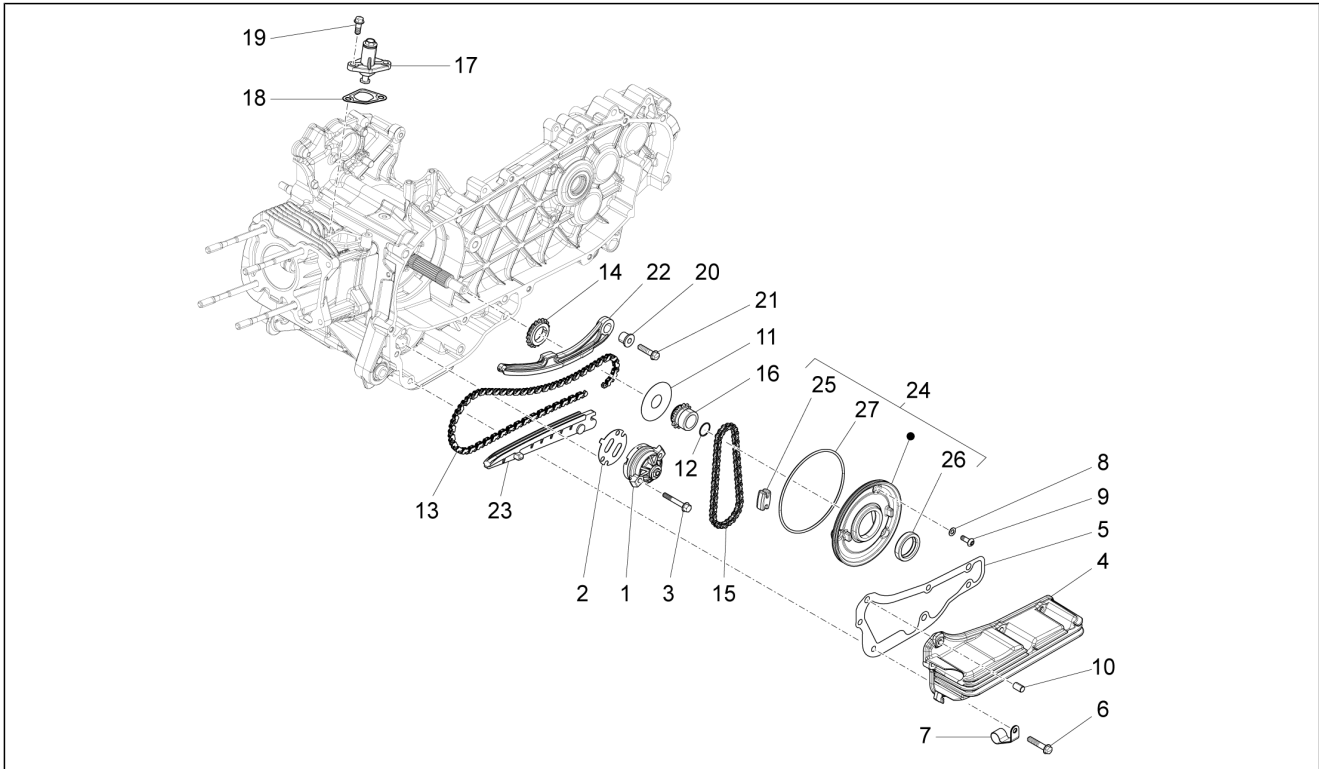

Group	Engine
Code	01.18
Description	Oil pump
Service	1

Pos.	Code	Description	Qty	Variants
1		Oil pump assembly	1	
2		Oil pump/crankcase gasket	1	
3		Screw w/ flange M5x35	2	
4		Pan oil	1	
5		Sump gasket	1	
6		Screw w/ flange M6x30	7	
7		Hose clamp	1	
8		Flat washer	3	
9		Hex socket screw M5x14	3	
10		Locating dowel	3	
11		Oil seal washer	1	
12		O-Ring seal ring	1	
13		Camshaft chain	1	
14		Timing chain pinion	1	
15		Oil pump chain	1	
16		Oil pump control pinion	1	
17		Complete chain tensioner	1	
18		Cylinder/chain tensioner gasket	1	
19		Screw w/ flange M6x16	2	
20		Chain tensioner rod spacer	1	
21		Screw w/ flange M6x25	1	
22		Chain tensioner rod	1	
23		Chain tensioner sliding block	1	
24		Timing system cover	1	
25		Oil pump chain drift	1	
26		Gasket ring 24x35x7	1	
27		O-Ring seal ring	1