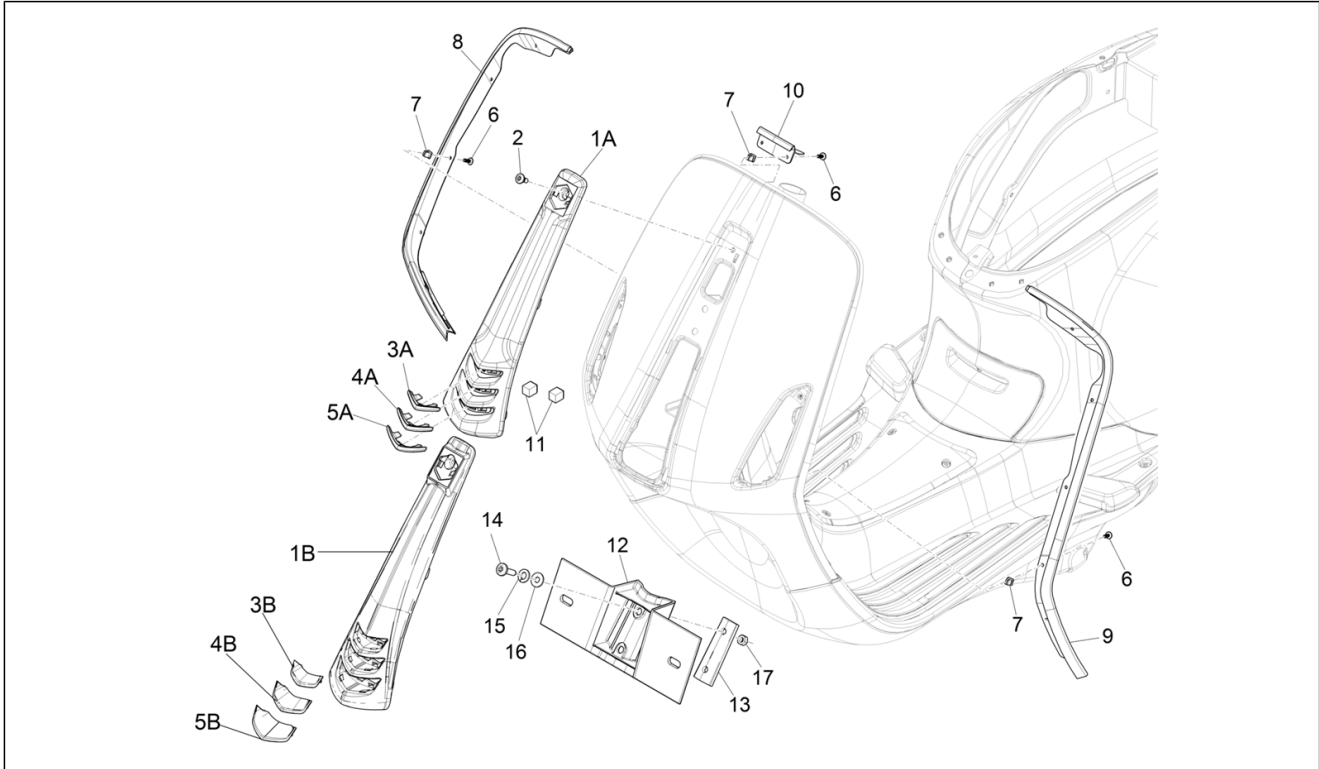

Vespa Primavera 150
EVPR000EX5 Vespa Primavera 150 4T 3V IGET ABS-NOABS
E2-E3-E4 2016 - 2019 (APAC)

Chassis prefix: RP8M8222, RP8M8221,
RP8M8241, RP8M8242
Engine prefix: M828M, M826M, M82CM,
M82GM

Group	Frame - Plastic parts - Coachwork
Code	02.26
Description	Front shield
Service	1

Pos.	Code	Description	Qty	Variants
				Colour:BLACK[79/A] Model version:ABS Version[ABS] Country:Australia[AU] Colour:White[544] Model version:ABS Version[ABS] Country:Japan[JP] Colour:Midnight Blue[222/A] Model version:ABS Version[ABS] Country:Japan[JP] Colour:Silk grey[701/C] Model version:ABS Version[ABS] Country:Japan[JP] Colour:Light blue 294/A[294/A] Model version:ABS Version[ABS] 50° Version[50] Country:Taiwan[TN] Colour:Light blue 294/A[294/A] Model version:ABS Version[ABS] 50° Version[50] Country:Thailand[TH] Colour:Light blue 294/A[294/A] Model version:ABS Version[ABS] 50° Version[50] Country:Indonesia[ID] Colour:Light blue 294/A[294/A] Model version:ABS Version[ABS] 50° Version[50] Country:Export Version[EX] Colour:Light blue 294/A[294/A] Model version:ABS Version[ABS] 50° Version[50] Country:Australia[AU] Colour:D05 - Blue glossy VN[D05] Model version:ABS Version[ABS] Country:Thailand[TH] Colour:BLACK[79/A] Model version:ABS Version[ABS] Country:China[CN] Colour:White[544] Model version:ABS Version[ABS] Country:China[CN] Colour:DRAGON RED[894] Model version:ABS Version[ABS]