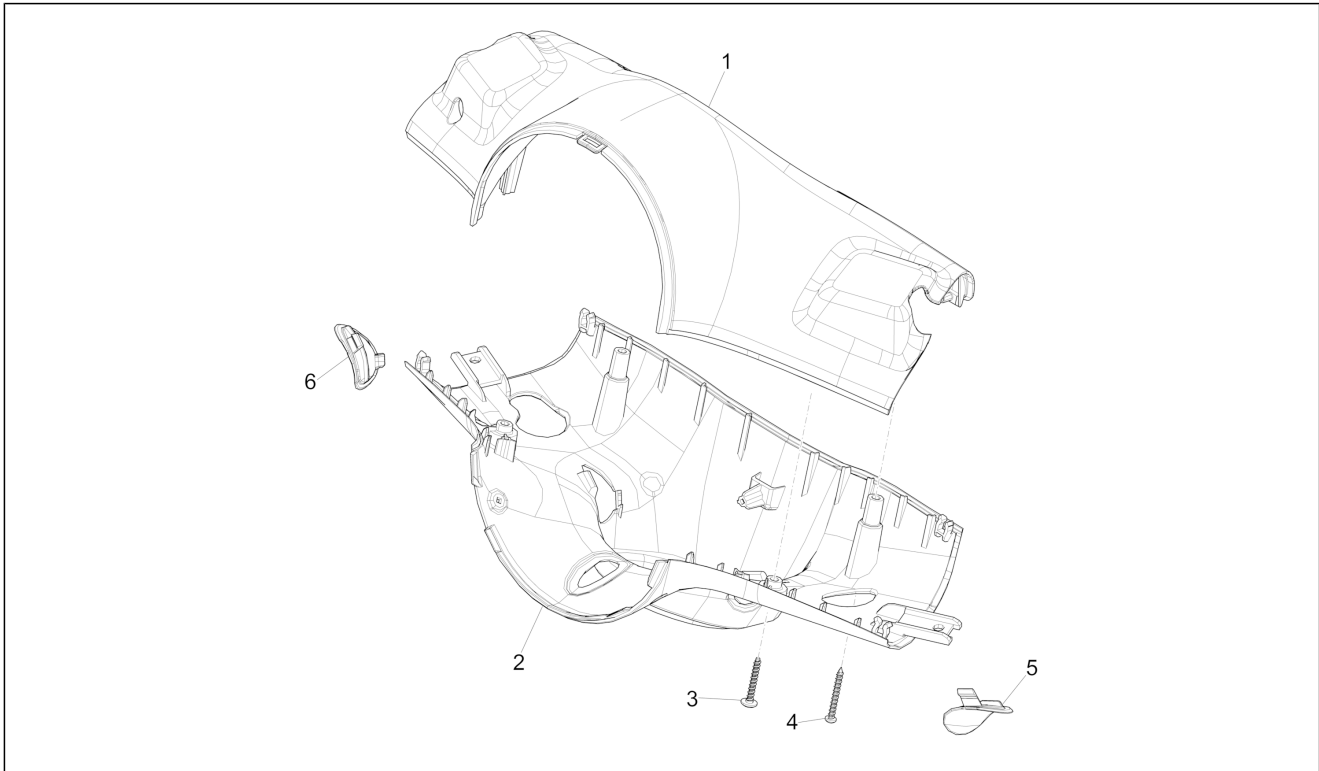

Group	Handlebars/Steering
Code	03.01
Description	Handlebars coverages
Service	1

Pos.	Code	Description	Qty	Variants
				Colour:Silk grey[701/C] Model version:ABS Version[ABS] Country:Taiwan[TN] Colour:Silk grey[701/C] Model version:ABS Version[ABS] Country:Japan[JP]
1		Upper handlebar cover	1	
2		Handlebar lower cover	1	Colour:D05 - Blue glossy VN[D05] Model version:ABS Version[ABS] Country:Export Version[EX] Colour:D05 - Blue glossy VN[D05] Model version:ABS Version[ABS] Country:China[CN] Colour:D05 - Blue glossy VN[D05] Model version:ABS Version[ABS] Country:Australia[AU] Colour:D05 - Blue glossy VN[D05] Model version:ABS Version[ABS] Country:Japan[JP] Colour:D05 - Blue glossy VN[D05] Model version:ABS Version[ABS] Country:Indonesia[ID] Colour:D05 - Blue glossy VN[D05] Model version:ABS Version[ABS] Country:Thailand[TH]
2		Handlebar lower cover	1	Colour:[283/A] Model version:ABS Version[ABS] Country:Taiwan[TN] Colour:[283/A] Model version:ABS Version[ABS] Country:China[CN] Colour:[283/A] Model version:ABS Version[ABS] Country:Japan[JP] Colour:[283/A] Model version:ABS Version[ABS] Country:Export Version[EX]