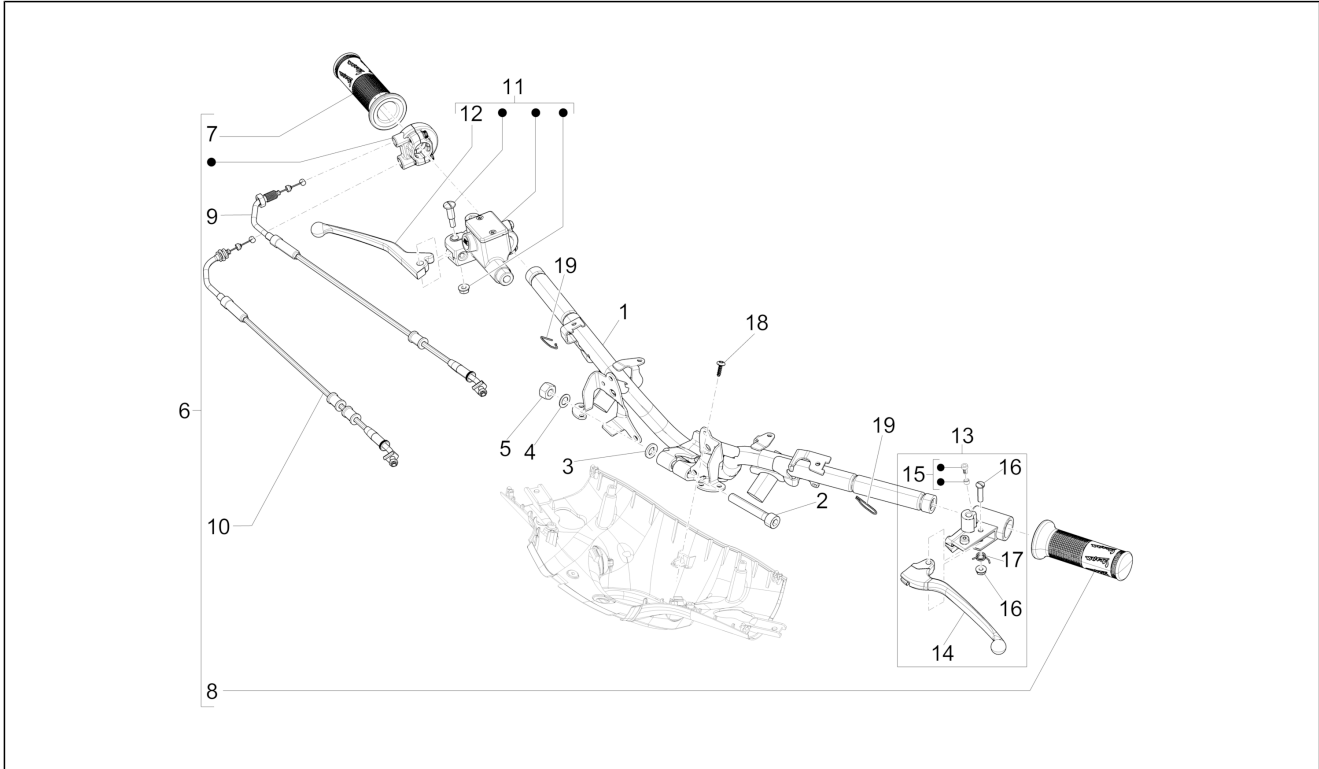

Vespa Primavera 150
EVPR000EX5 Vespa Primavera 150 4T 3V IGET ABS-NOABS
E2-E3-E4 2016 - 2019 (APAC)

Chassis prefix: RP8M8222, RP8M8221,
RP8M8241, RP8M8242
Engine prefix: M828M, M826M, M82CM,
M82GM

Group	Handlebars/Steering
Code	03.06
Description	Handlebars - Master cil.
Service	1

Pos.	Code	Description	Qty	Variants
				Model version:ABS Version[ABS] Country:Taiwan[TN] Colour:White[544] Model version:ABS Version[ABS] Yacht club version[YC] Country:Japan[JP] Colour:White[544] Model version:ABS Version[ABS] Yacht club version[YC] Country:China[CN] Colour:White[544] Model version:ABS Version[ABS] Country:Export Version[EX] Colour:BLACK[79/A] Model version:ABS Version[ABS] Country:Export Version[EX] Colour:Midnight Blue[222/A] Model version:ABS Version[ABS] Country:Export Version[EX] Colour:DRAGON RED[894] Model version:ABS Version[ABS] Country:Export Version[EX] Colour:BLACK[79/A] Model version:ABS Version[ABS] Country:China[CN] Colour:White[544] Model version:ABS Version[ABS] Country:Export Version[EX] Colour:White[544] Model version:ABS Version[ABS] Country:China[CN] Colour:DRAGON RED[894] Model version:ABS Version[ABS] Country:China[CN] Colour:[283/A] Model version:ABS Version[ABS] Country:China[CN] Colour:BLACK[79/A] Model version:ABS Version[ABS] Country:Japan[JP]