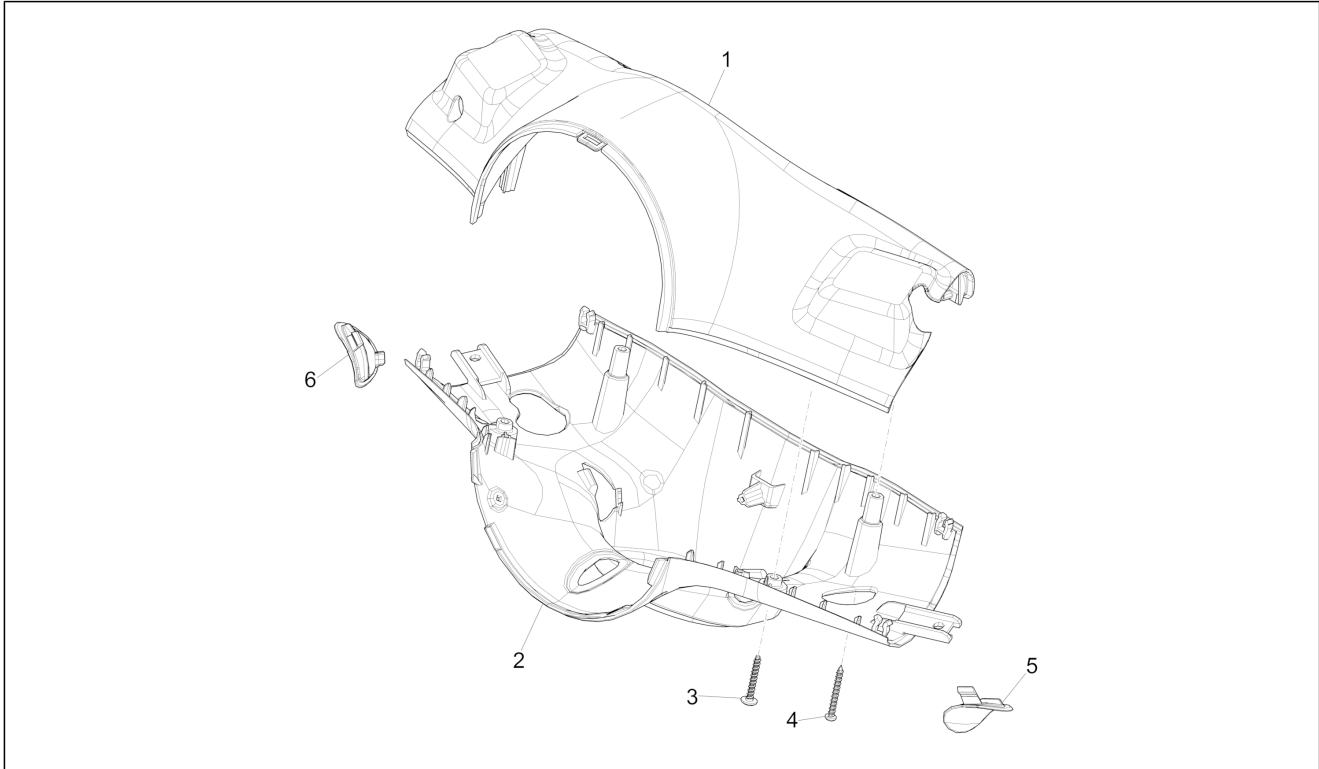

Vespa Primavera 150
EVPR000EX5 Vespa Primavera 150 4T 3V IGET ABS-NOABS
E2-E3-E4 2016 - 2019 (APAC)

Chassis prefix: RP8M8222, RP8M8221,
RP8M8241, RP8M8242
Engine prefix: M828M, M826M, M82CM,
M82GM

Group	Handlebars/Steering
Code	03.01
Description	Handlebars coverages
Service	1

Pos.	Code	Description	Qty	Variants
				Model version:ABS Version[ABS] Colour:White[544] Country:Australia[AU] Model version:ABS Version[ABS] Colour:White[544] Model version:ABS Version[ABS] Country:Taiwan[TN] Colour:White[544] Model version:No ABS Version[NO ABS] Country:Indonesia[ID] Colour:White[544] Country:China[CN] Model version:ABS Version[ABS] Colour:White[544] Model version:ABS Version[ABS] Country:Indonesia[ID] Colour:White[544] Model version:ABS Version[ABS] Country:Export Version[EX] Colour:White[544] Model version:ABS Version[ABS] Country:Export Version[EX] Colour:White[544] Model version:ABS Version[ABS] Country:China[CN] Colour:White[544] Model version:ABS Version[ABS] Country:Japan[JP] Colour:White[544] Model version:ABS Version[ABS] Country:Australia[AU] Colour:White[544] Model version:ABS Version[ABS] Country:Thailand[TH] Colour:White[544] Model version:ABS Version[ABS] Country:Australia[AU] Colour:White[544]