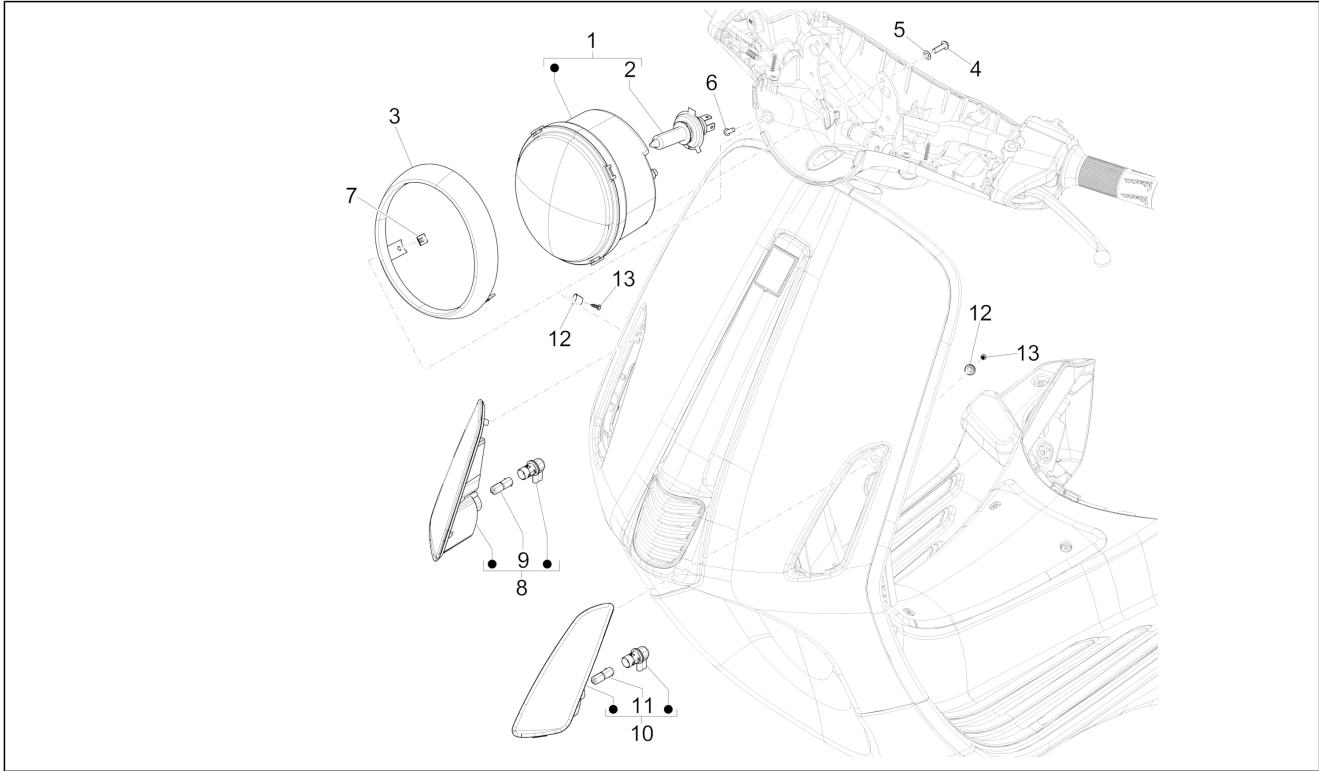

Vespa Primavera 150
EVPR000EX5 Vespa Primavera 150 4T 3V IGET ABS-NOABS
E2-E3-E4 2016 - 2019 (APAC)

Chassis prefix: RP8M8222, RP8M8221,
RP8M8241, RP8M8242
Engine prefix: M828M, M826M, M82CM,
M82GM

Group	Electrical system
Code	06.03
Description	Front headlamps - Turn signal lamps
Service	1

Pos.	Code	Description	Qty	Variants
				Colour:White[544] Country:Australia[AU] Model version:ABS Version[ABS] Colour:Silk grey[701/C] Model version:No ABS Version[NO ABS] Country:Indonesia[ID] Colour:White[544] Model version:ABS Version[ABS] Country:Taiwan[TN] Colour:Midnight Blue[222/A] Model version:ABS Version[ABS] Country:Taiwan[TN] Colour:Silk grey[701/C] Model version:ABS Version[ABS] Country:Taiwan[TN] Colour:DRAGON RED[894] Model version:ABS Version[ABS] Country:Taiwan[TN] Colour:BLACK[79/A] Model version:ABS Version[ABS] Country:Taiwan[TN] Colour:Midnight Blue[222/A] Country:China[CN] Model version:ABS Version[ABS] Colour:Midnight Blue[222/A] Model version:No ABS Version[NO ABS] Country:Indonesia[ID] Colour:Midnight Blue[222/A] Country:Taiwan[TN] Model version:ABS Version[ABS] Colour:Silk grey[701/C] Model version:ABS Version[ABS] Country:China[CN] Colour:Light Blue 70° (VN)[434] Country:Taiwan[TN] Model version:70° Version[70°] ABS Version[ABS] Colour:Brown[135/A] Country:Australia[AU]