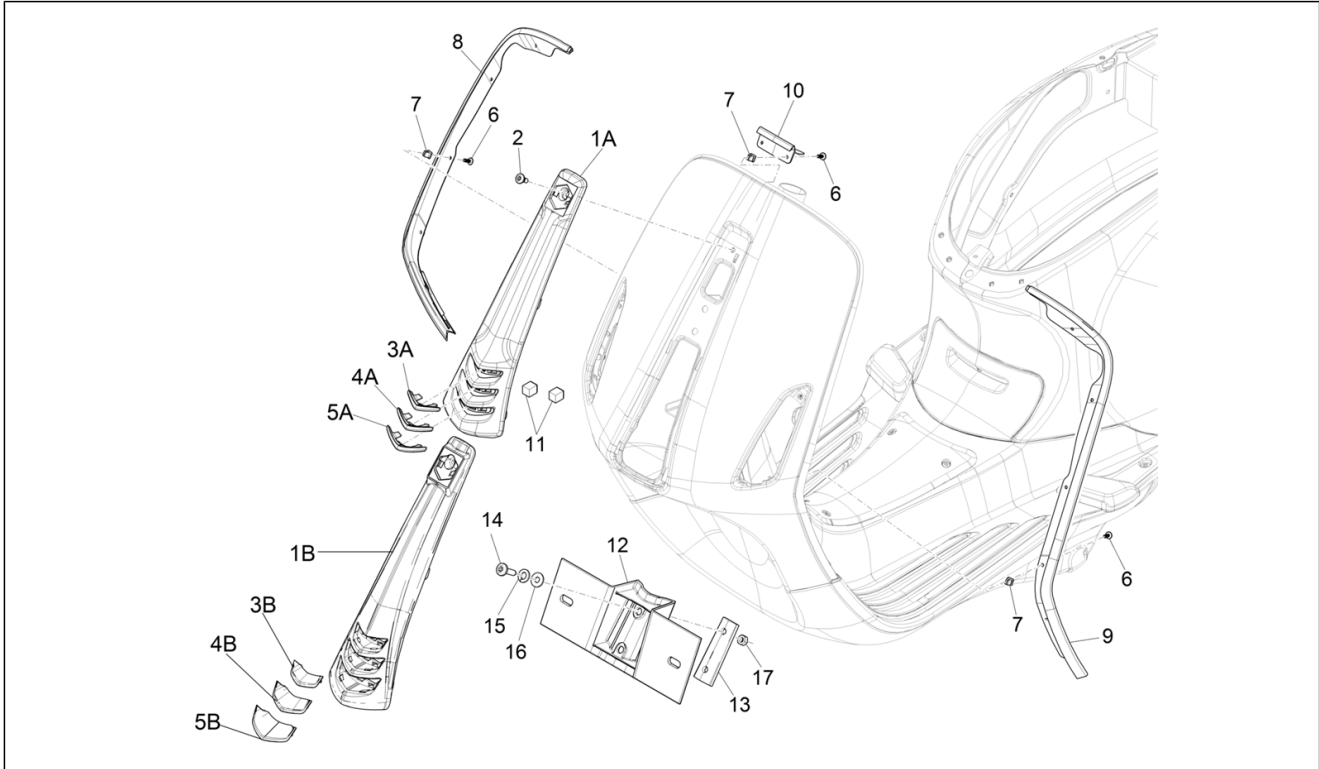

Vespa Primavera 150
EVPR000EX5 Vespa Primavera 150 4T 3V IGET ABS-NOABS
E2-E3-E4 2016 - 2019 (APAC)

Chassis prefix: RP8M8222, RP8M8221,
RP8M8241, RP8M8242
Engine prefix: M828M, M826M, M82CM,
M82GM

Group	Frame - Plastic parts - Coachwork
Code	02.26
Description	Front shield
Service	1

Pos.	Code	Description	Qty	Variants
				Country:China[CN] Colour:White[544] Model version:ABS Version[ABS] Yacht club version[YC] Country:Thailand[TH]
1B		Painted steering cover	1	Colour:Silk grey[701/C] Model version:ABS Version[ABS] Country:Thailand[TH] Colour:Silk grey[701/C] Model version:ABS Version[ABS] Country:Australia[AU] Colour:Silk grey[701/C] Model version:ABS Version[ABS] Country:China[CN] Colour:Silk grey[701/C] Model version:ABS Version[ABS] Country:Taiwan[TN] Colour:Silk grey[701/C] Model version:ABS Version[ABS] Country:Japan[JP]
1B		Painted steering cover	1	Colour:DRAGON RED[894] Model version:ABS Version[ABS] Country:Thailand[TH] Colour:DRAGON RED[894] Model version:ABS Version[ABS] Country:Japan[JP] Colour:DRAGON RED[894] Model version:ABS Version[ABS] Country:Australia[AU] Colour:DRAGON RED[894] Model version:ABS Version[ABS] Country:Taiwan[TN] Colour:DRAGON RED[894] Model version:ABS Version[ABS] Country:China[CN]
1B		Painted steering cover	1	Colour:BLACK[79/A] Model version:ABS Version[ABS] Country:Export Version[EX]