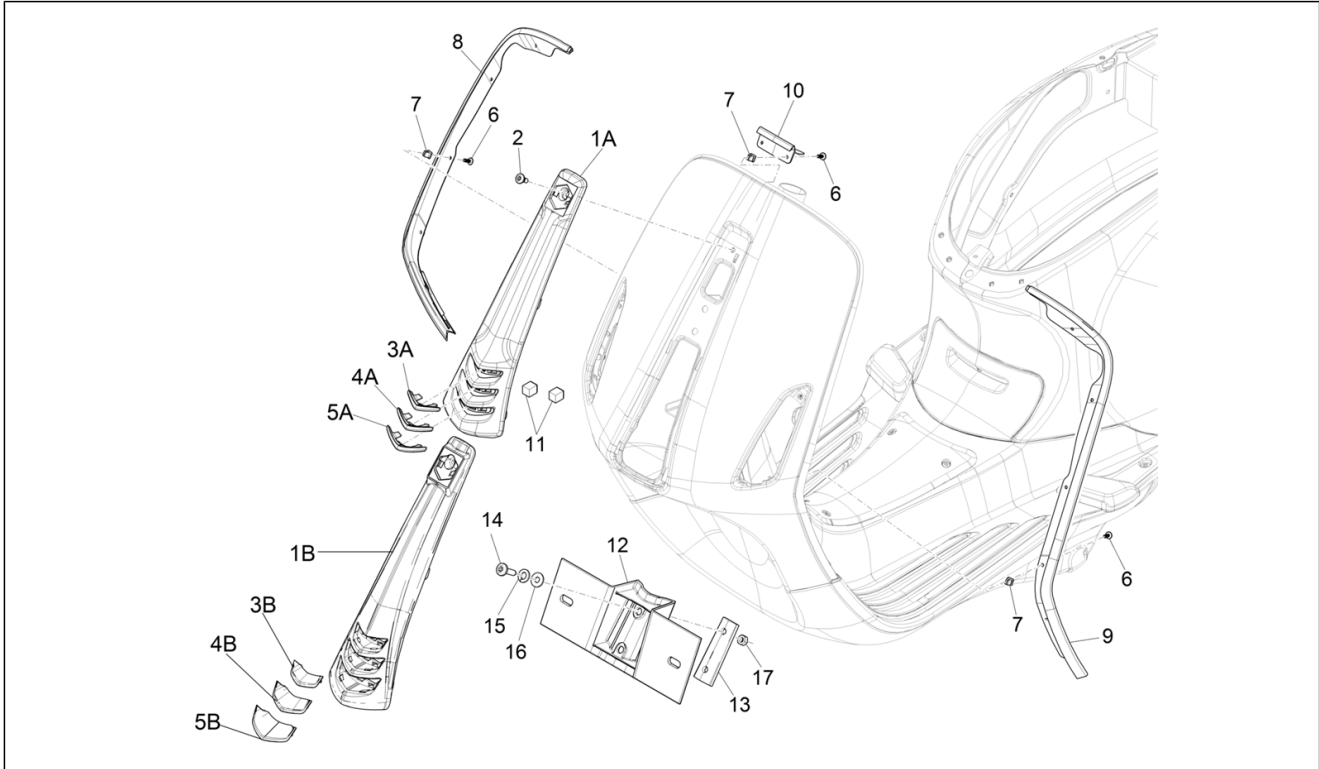

Group	Frame - Plastic parts - Coachwork
Code	02.26
Description	Front shield
Service	1

Pos.	Code	Description	Qty	Variants
				Colour:Silk grey[701/C] Model version:ABS Version[ABS] Country:Indonesia[ID] Colour:Silk grey[701/C] Model version:ABS Version[ABS] Country:Export Version[EX] Colour:Silk grey[701/C] Model version:ABS Version[ABS] Country:Thailand[TH] Colour:Silk grey[701/C] Model version:ABS Version[ABS] Country:Indonesia[ID]
1A		Painted steering cover	1	Colour:[283/A] Model version:ABS Version[ABS] Country:Taiwan[TN] Colour:[283/A] Model version:ABS Version[ABS] Country:China[CN] Colour:[283/A] Model version:ABS Version[ABS] Country:Japan[JP] Colour:[283/A] Model version:ABS Version[ABS] Country:Export Version[EX] Colour:[283/A] Model version:ABS Version[ABS] Country:Australia[AU] Colour:[283/A] Model version:ABS Version[ABS] Country:Indonesia[ID]
1A		Painted steering cover	1	Colour:Beige[598] Model version:ABS Version[ABS] Country:Export Version[EX]
1A		Painted steering cover	1	Colour:White[544] Country:Taiwan[TN] Model version:ABS Version[ABS] Colour:White[544]