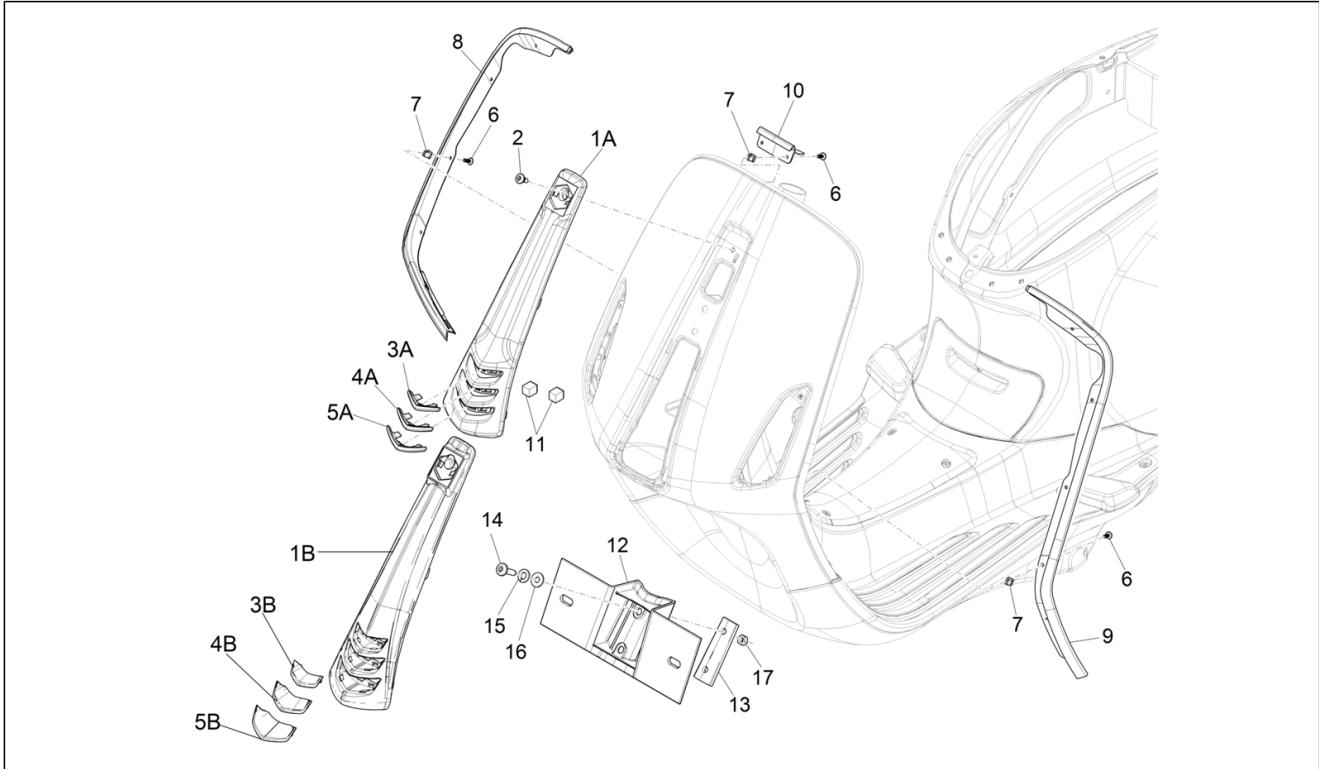

Group	Frame - Plastic parts - Coachwork
Code	02.26
Description	Front shield
Service	1

Pos.	Code	Description	Qty	Variants
1A		Painted steering cover	1	Country:China[CN] Colour:Brown 140/A[140/A] Model version:ABS Version[ABS] 50° Version[50] Country:China[CN]
1A		Steering column cover	1	
1A		Painted steering cover	1	Colour:Brown[135/A] Model version:ABS Version[ABS] Country:Export Version[EX] Colour:Brown[135/A] Model version:No ABS Version[NO ABS] Country:Indonesia[ID] Colour:Brown[135/A] Country:Taiwan[TN] Model version:ABS Version[ABS] Colour:Brown[135/A] Country:Australia[AU] Model version:ABS Version[ABS] Colour:Brown[135/A] Country:China[CN] Model version:ABS Version[ABS]
1A		Painted steering cover	1	Colour:Midnight Blue[222/A] Model version:ABS Version[ABS] Country:Export Version[EX] Colour:Midnight Blue[222/A] Model version:ABS Version[ABS] Country:Taiwan[TN] Colour:Midnight Blue[222/A] Country:China[CN] Model version:ABS Version[ABS] Colour:Midnight Blue[222/A] Model version:No ABS Version[NO ABS] Country:Indonesia[ID] Colour:Midnight Blue[222/A] Country:Taiwan[TN] Model version:ABS Version[ABS] Colour:Midnight Blue[222/A]