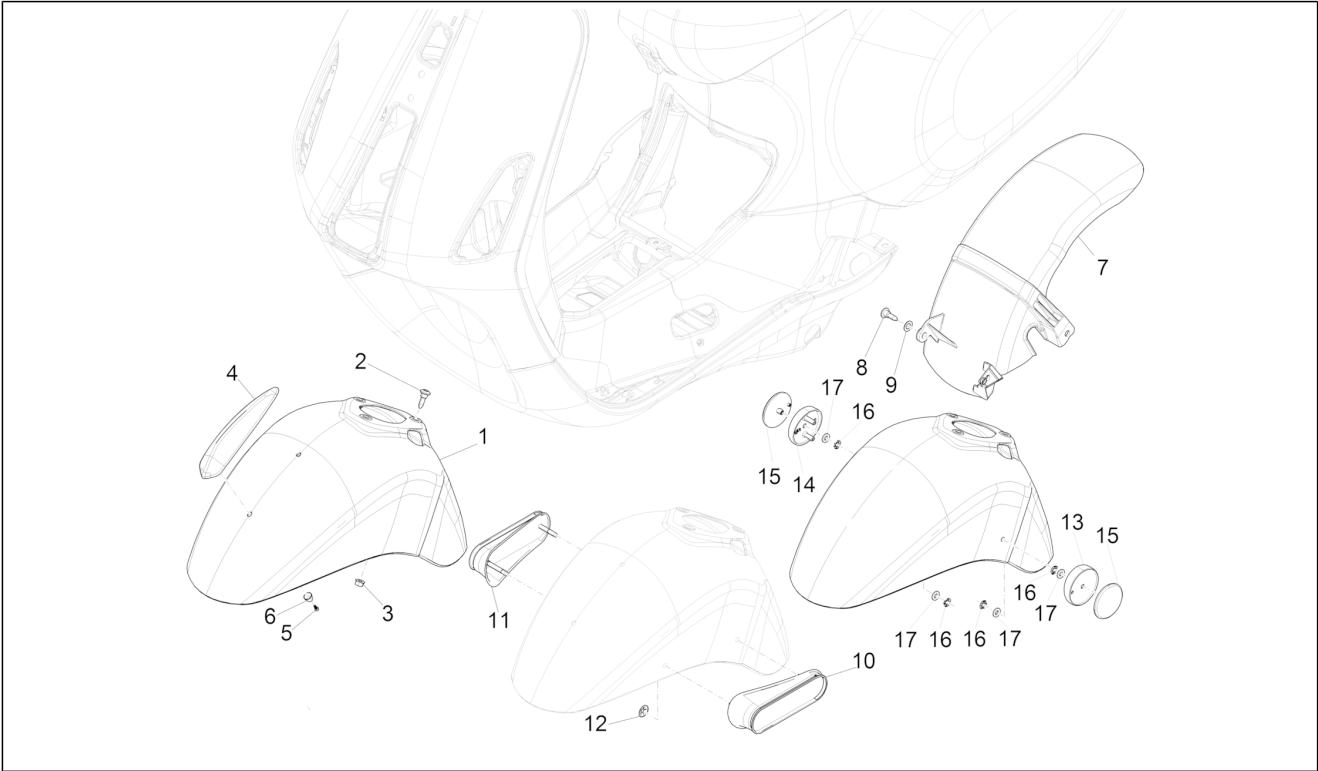

Group	Frame - Plastic parts - Coachwork
Code	02.33
Description	Wheel huosing - Mudguard
Service	1

Pos.	Code	Description	Qty	Variants
				Model version:ABS Version[ABS] Country:China[CN] Colour:Silk grey[701/C] Model version:ABS Version[ABS] Country:Export Version[EX] Colour:Silk grey[701/C] Model version:ABS Version[ABS] Country:China[CN] Colour:Silk grey[701/C] Model version:ABS Version[ABS] Country:Export Version[EX] Colour:Silk grey[701/C] Model version:ABS Version[ABS] Country:Thailand[TH] Colour:Silk grey[701/C] Model version:ABS Version[ABS] Country:Thailand[TH] Colour:Silk grey[701/C] Model version:ABS Version[ABS] Country:Indonesia[ID] Colour:Silk grey[701/C] Model version:ABS Version[ABS] Country:Australia[AU] Colour:Silk grey[701/C] Model version:ABS Version[ABS] Country:China[CN] Colour:Silk grey[701/C] Model version:ABS Version[ABS] Country:Taiwan[TN] Colour:Silk grey[701/C] Model version:ABS Version[ABS] Country:Japan[JP]
1		Front mudguard	1	Colour:Brown[135/A] Model version:ABS Version[ABS] Country:Export Version[EX] Colour:Brown[135/A] Country:Taiwan[TN]