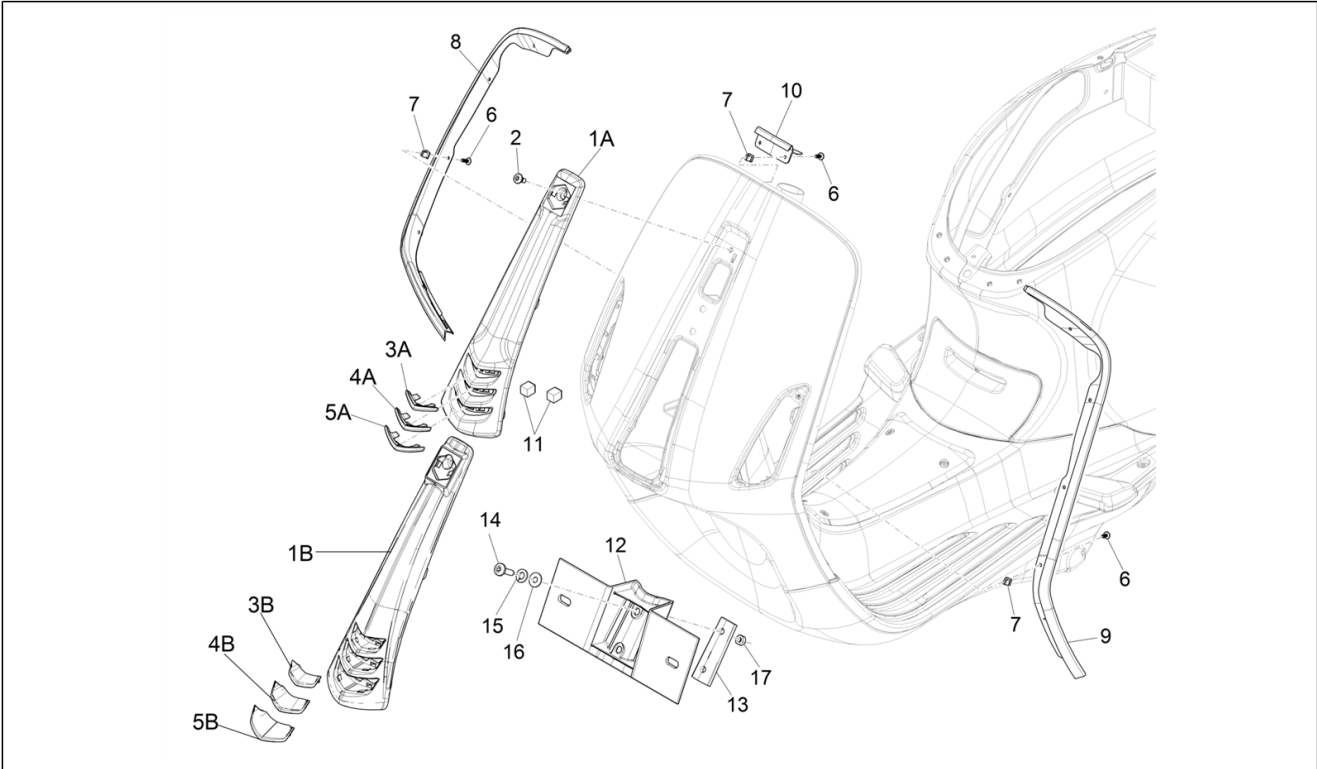

Vespa Primavera 150
EVPR000EX5 Vespa Primavera 150 4T 3V IGET ABS-NOABS
E2-E3-E4 2016 - 2019 (APAC)

Chassis prefix: RP8M8222, RP8M8221,
RP8M8241, RP8M8242
Engine prefix: M828M, M826M, M82CM,
M82GM

Group	Frame - Plastic parts - Coachwork
Code	02.26
Description	Front shield
Service	1

Pos.	Code	Description	Qty	Variants
				Model version:ABS Version[ABS] Country:Thailand[TH] Colour:White[544] Model version:ABS Version[ABS] Country:Thailand[TH] Colour:Silk grey[701/C] Model version:ABS Version[ABS] Country:Thailand[TH] Colour:DRAGON RED[894] Model version:ABS Version[ABS] Country:Thailand[TH] Colour:White[544] Model version:ABS Version[ABS] Country:Taiwan[TN] Colour:[283/A] Model version:ABS Version[ABS] Country:Indonesia[ID] Colour:White[544] Model version:ABS Version[ABS] Country:Indonesia[ID] Colour:Midnight Blue[222/A] Model version:ABS Version[ABS] Country:Indonesia[ID] Colour:Silk grey[701/C] Model version:ABS Version[ABS] Country:Indonesia[ID] Colour:BLACK[79/A] Model version:ABS Version[ABS] Country:Indonesia[ID] Colour:DRAGON RED[894] Model version:ABS Version[ABS] Country:Indonesia[ID] Colour:BLACK[79/A] Model version:ABS Version[ABS] Country:Australia[AU] Colour:Competition Black[98/A] Model version:ABS Version[ABS] Country:Thailand[TH]