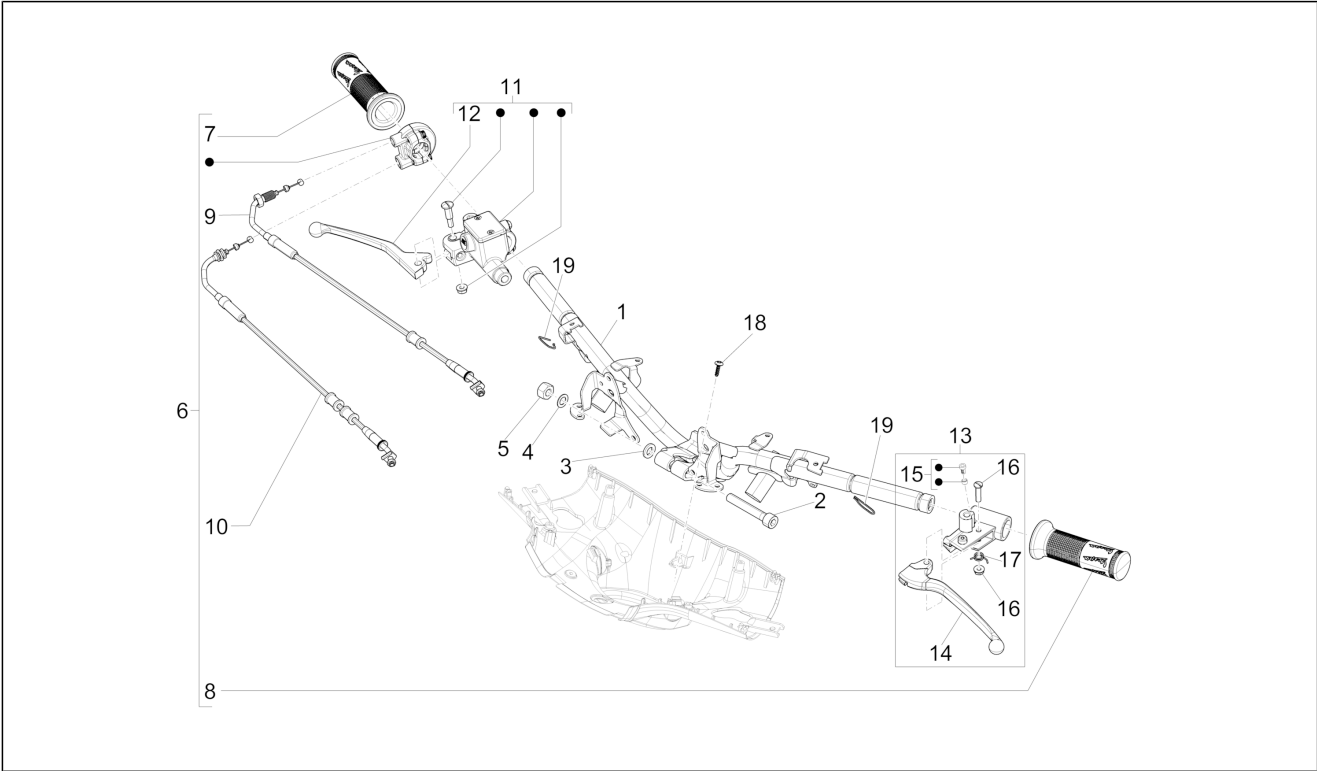

Vespa Primavera 150
EVPR000EX5 Vespa Primavera 150 4T 3V IGET ABS-NOABS
E2-E3-E4 2016 - 2019 (APAC)

Chassis prefix: RP8M8222, RP8M8221,
RP8M8241, RP8M8242
Engine prefix: M828M, M826M, M82CM,
M82GM

Group	Handlebars/Steering
Code	03.06
Description	Handlebars - Master cil.
Service	1

Pos.	Code	Description	Qty	Variants
				Country:Thailand[TH] Colour:Midnight Blue[222/A] Model version:ABS Version[ABS] Country:Export Version[EX] Colour:DRAGON RED[894] Model version:ABS Version[ABS] Country:Thailand[TH] Colour:Silk grey[701/C] Model version:ABS Version[ABS] Country:Thailand[TH] Colour:BLACK[79/A] Model version:ABS Version[ABS] Country:Thailand[TH] Colour:White[544] Model version:ABS Version[ABS] Country:Thailand[TH] Colour:Silk grey[701/C] Model version:ABS Version[ABS] Country:Thailand[TH] Colour:DRAGON RED[894] Model version:ABS Version[ABS] Country:Thailand[TH] Colour:White[544] Model version:ABS Version[ABS] Country:Taiwan[TN] Colour:[283/A] Model version:ABS Version[ABS] Country:Indonesia[ID] Colour:White[544] Model version:ABS Version[ABS] Country:Indonesia[ID] Colour:Midnight Blue[222/A] Model version:ABS Version[ABS] Country:Indonesia[ID] Colour:Silk grey[701/C] Model version:ABS Version[ABS] Country:Indonesia[ID] Colour:BLACK[79/A]