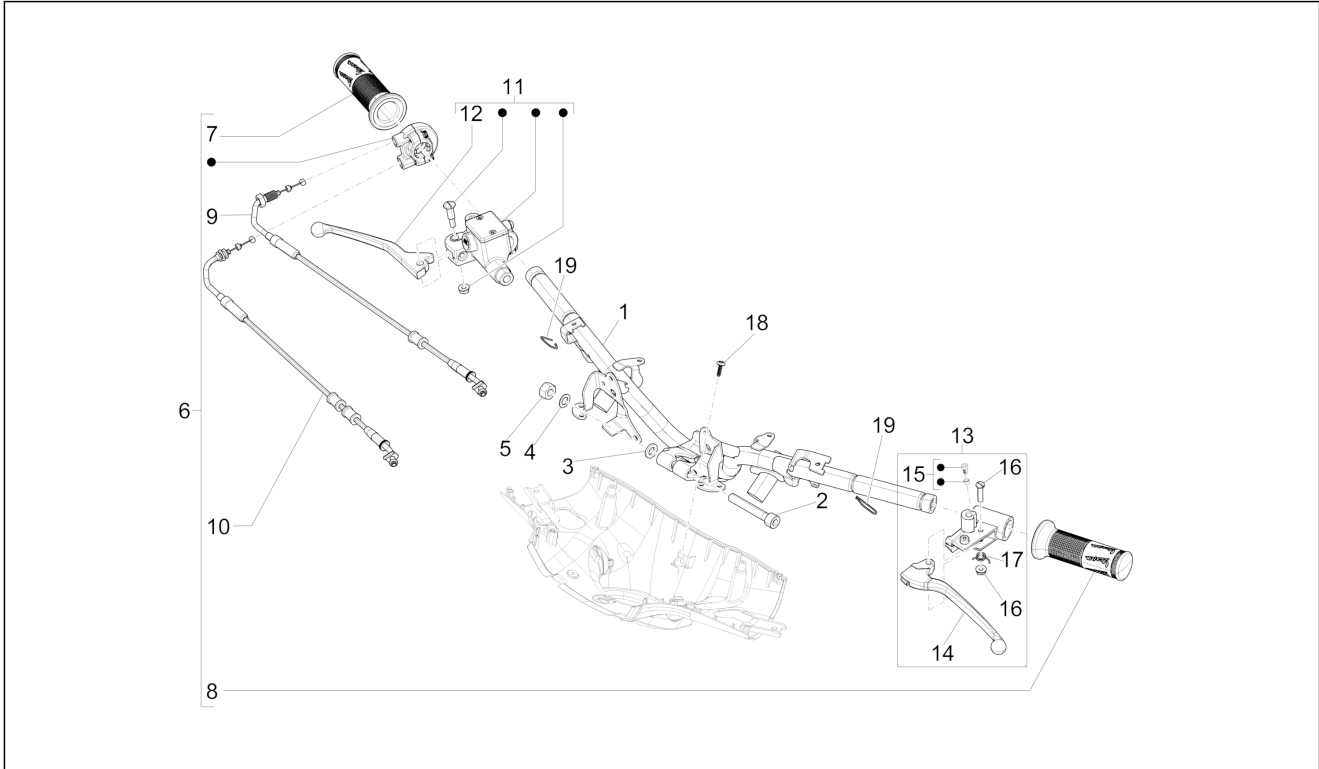

Vespa Primavera 150
EVPR000EX5 Vespa Primavera 150 4T 3V IGET ABS-NOABS
E2-E3-E4 2016 - 2019 (APAC)

Chassis prefix: RP8M8222, RP8M8221,
RP8M8241, RP8M8242
Engine prefix: M828M, M826M, M82CM,
M82GM

Group	Handlebars/Steering
Code	03.06
Description	Handlebars - Master cil.
Service	1

Pos.	Code	Description	Qty	Variants
				Model version:ABS Version[ABS] Colour:Competition Black[98/A] Model version:No ABS Version[NO ABS] Country:Indonesia[ID] Colour:DRAGON RED[894] Country:China[CN] Model version:ABS Version[ABS] Colour:DRAGON RED[894] Model version:No ABS Version[NO ABS] Country:Indonesia[ID] Colour:Light Blue 70° (VN)[434] Model version:No ABS Version[NO ABS] 70° Version[70°] Country:Indonesia[ID] Colour:White[544] Country:Taiwan[TN] Model version:ABS Version[ABS] Colour:White[544] Model version:ABS Version[ABS] Colour:White[544] Country:Australia[AU] Model version:ABS Version[ABS] Colour:Silk grey[701/C] Model version:No ABS Version[NO ABS] Country:Indonesia[ID] Colour:White[544] Model version:ABS Version[ABS] Country:Taiwan[TN] Colour:Midnight Blue[222/A] Model version:ABS Version[ABS] Country:Taiwan[TN] Colour:Silk grey[701/C] Model version:ABS Version[ABS] Country:Taiwan[TN] Colour:DRAGON RED[894] Model version:ABS Version[ABS] Country:Taiwan[TN] Colour:BLACK[79/A] Model version:ABS Version[ABS]