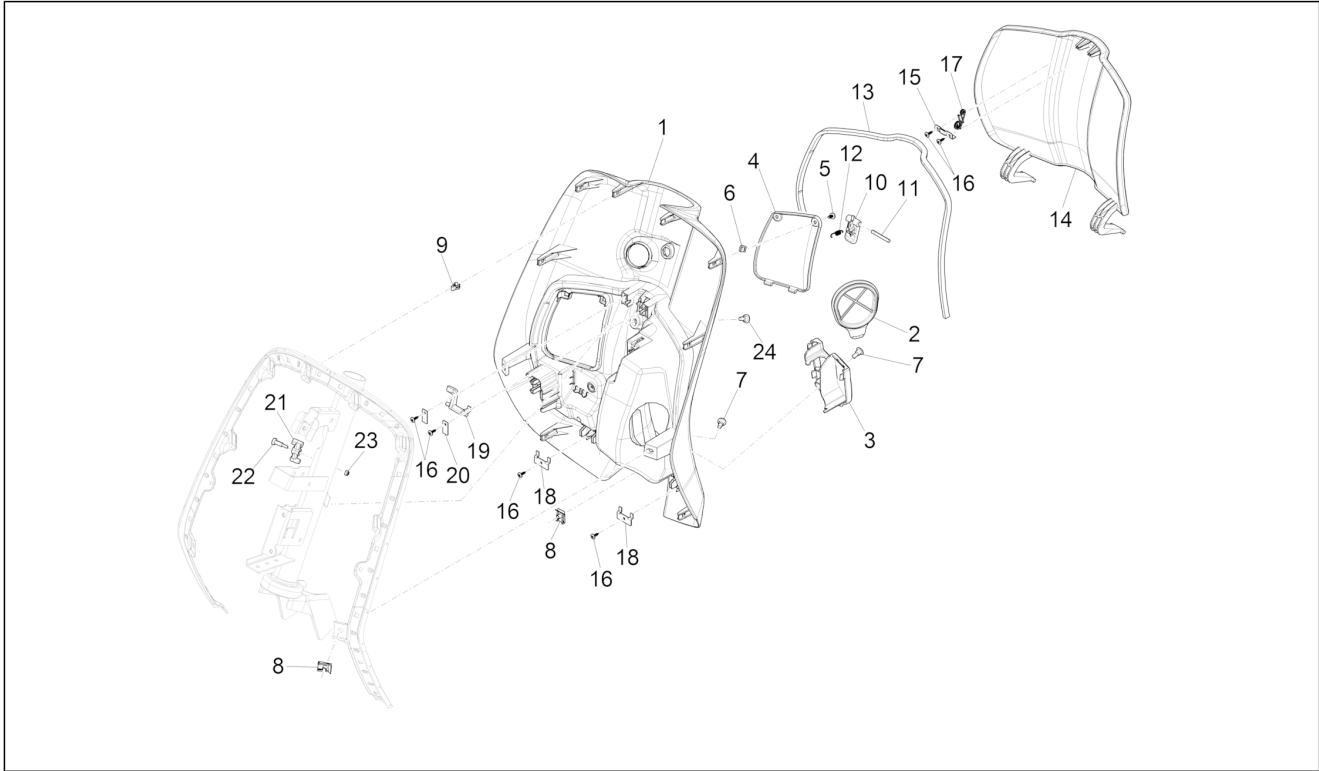

Group	Frame - Plastic parts - Coachwork
Code	02.30
Description	Front glove-box - Knee-guard panel
Service	1

Pos.	Code	Description	Qty	Variants
				Colour:Silk grey[701/C] Model version:ABS Version[ABS] Country:Taiwan[TN] Colour:Silk grey[701/C] Model version:ABS Version[ABS] Country:Japan[JP]
14		Painted top box flap	1	Country:Taiwan[TN] [RI]Export Version[EX] Model version:70° Version[70°] Colour:Light Blue 70° (VN)[434] Country:Taiwan[TN] Model version:70° Version[70°] ABS Version[ABS] Colour:Light Blue 70° (VN)[434] Model version:No ABS Version[NO ABS] 70° Version[70°] Country:Indonesia[ID] Colour:Light Blue 70° (VN)[434] Country:Export Version[EX] Model version:70° Version[70°] ABS Version[ABS]
14		Painted top box flap	1	Colour:DRAGON RED[894] Country:China[CN] Model version:ABS Version[ABS] Colour:DRAGON RED[894] Model version:No ABS Version[NO ABS] Country:Indonesia[ID] Colour:DRAGON RED[894] Model version:ABS Version[ABS] Country:Taiwan[TN] Colour:DRAGON RED[894] Country:Australia[AU] Model version:ABS Version[ABS] Colour:DRAGON RED[894] Model version:ABS Version[ABS] Country:Export Version[EX] Colour:DRAGON RED[894] Country:Taiwan[TN] Model version:ABS Version[ABS] Colour:DRAGON RED[894] Model version:ABS Version[ABS]