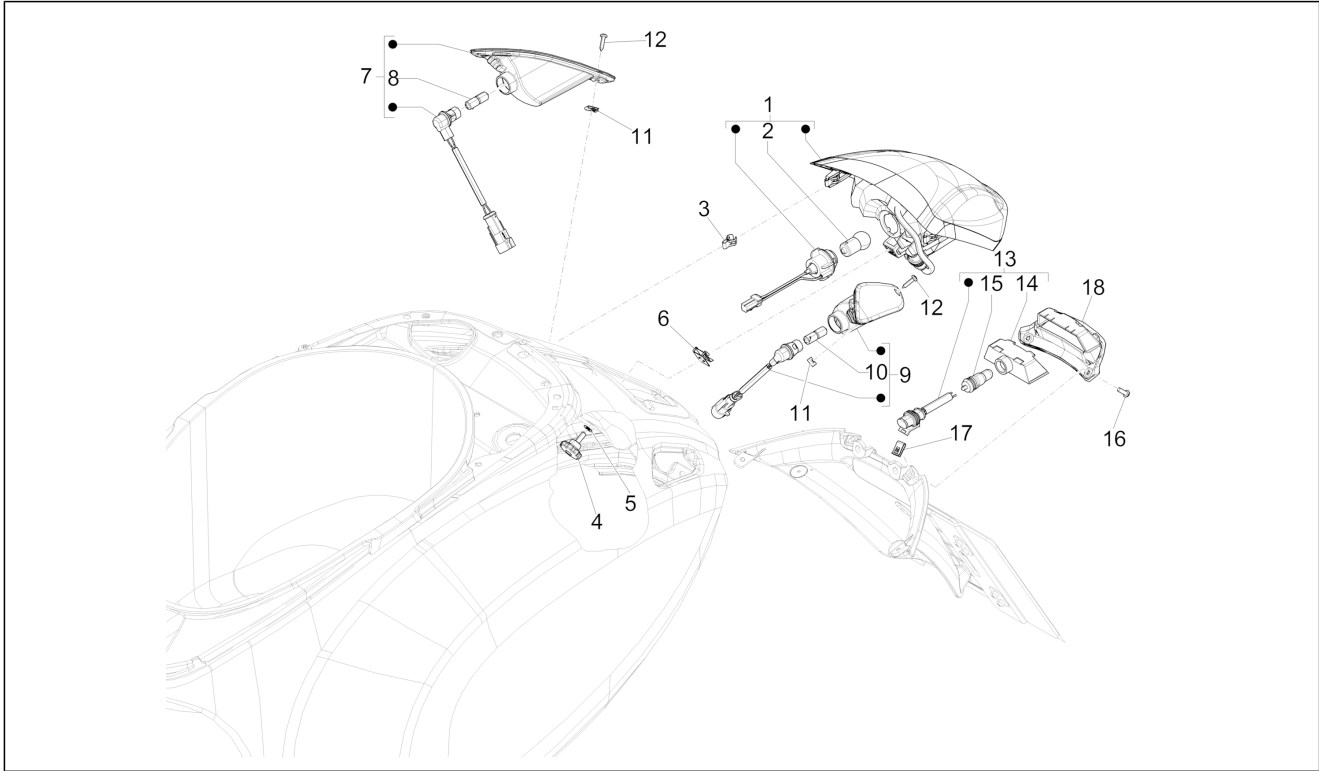

Group	Electrical system
Code	06.04
Description	Rear headlamps - Turn signal lamps
Service	1

Pos.	Code	Description	Qty	Variants
				Colour:Brown 140/A[140/A] Model version:ABS Version[ABS] 50° Version[50] Country:Australia[AU] Colour:Silk grey[701/C] Model version:ABS Version[ABS] Country:China[CN] Colour:Beige unique 518/A[518/A] Model version:ABS Version[ABS] Country:China[CN] Colour:Midnight Blue[222/A] Model version:ABS Version[ABS] Country:China[CN] Colour:Midnight Blue[222/A] Model version:ABS Version[ABS] Country:Taiwan[TN] Colour:DRAGON RED[894] Model version:ABS Version[ABS] Country:Taiwan[TN] Colour:Silk grey[701/C] Model version:ABS Version[ABS] Country:Taiwan[TN] Colour:BLACK[79/A] Model version:ABS Version[ABS] Country:Taiwan[TN] Colour:Beige unique 518/A[518/A] Model version:ABS Version[ABS] Country:Taiwan[TN] Colour:BLACK[79/A] Model version:ABS Version[ABS] Country:Australia[AU] Colour:White[544] Model version:ABS Version[ABS] Country:Japan[JP] Colour:Midnight Blue[222/A] Model version:ABS Version[ABS] Country:Japan[JP] Colour:Silk grey[701/C] Model version:ABS Version[ABS]