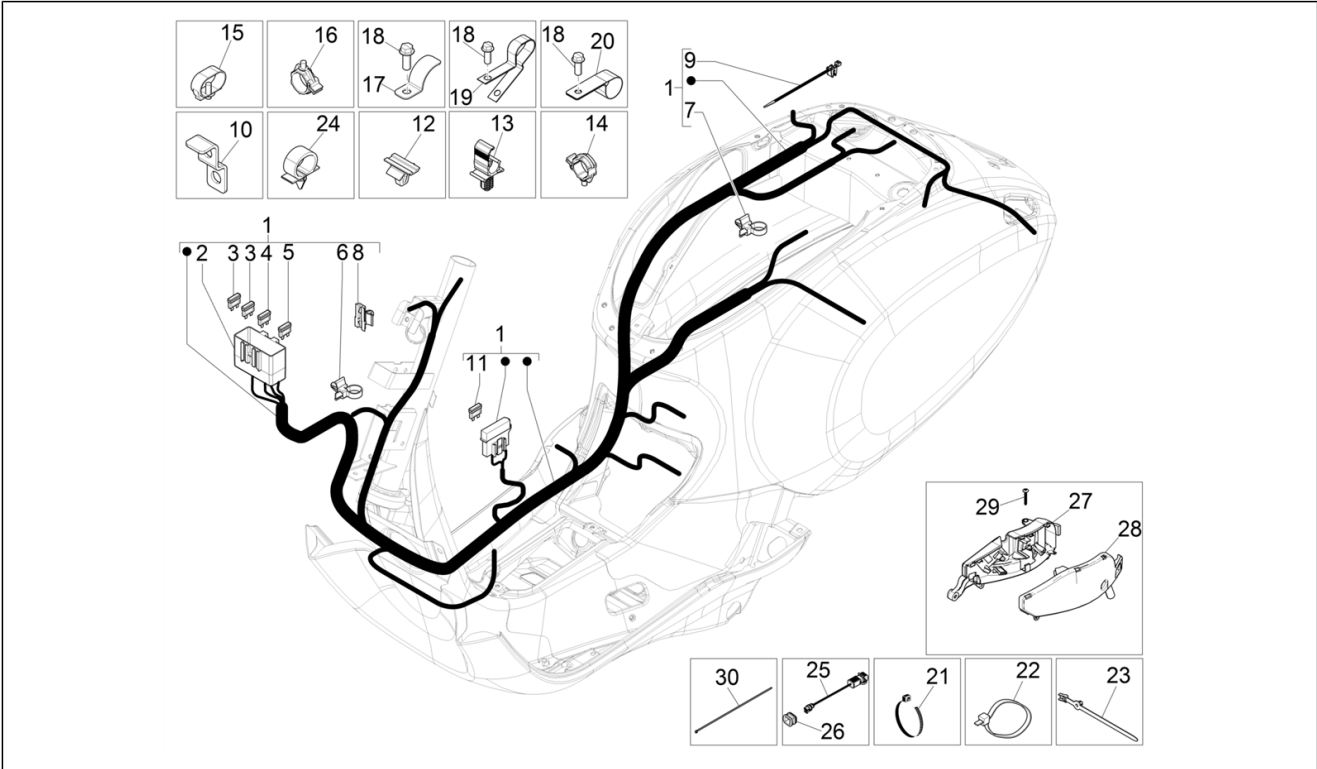

Vespa Primavera 150
EVPR000EX5 Vespa Primavera 150 4T 3V IGET ABS-NOABS
E2-E3-E4 2016 - 2019 (APAC)

Chassis prefix: RP8M8222, RP8M8221,
RP8M8241, RP8M8242
Engine prefix: M828M, M826M, M82CM,
M82GM

Group	Electrical system
Code	06.08
Description	Main cable harness
Service	1

Pos.	Code	Description	Qty	Variants
				Country:Thailand[TH] Colour:White[544] Model version:ABS Version[ABS] Country:Australia[AU] Colour:Silk grey[701/C] Model version:ABS Version[ABS] Country:Australia[AU] Colour:Beige unique 518/A[518/A] Model version:ABS Version[ABS] Country:Export Version[EX] Colour:White[544] Model version:ABS Version[ABS] Yacht club version[YC] Country:Thailand[TH] Colour:Midnight Blue[222/A] Model version:ABS Version[ABS] Country:Australia[AU] Colour:DRAGON RED[894] Model version:ABS Version[ABS] Country:Australia[AU] Colour:Brown 140/A[140/A] Model version:ABS Version[ABS] 50° Version[50] Country:Thailand[TH] Colour:Brown 140/A[140/A] Model version:ABS Version[ABS] 50° Version[50] Country:Indonesia[ID] Colour:Brown 140/A[140/A] Model version:ABS Version[ABS] 50° Version[50] Country:Export Version[EX] Colour:Brown 140/A[140/A] Model version:ABS Version[ABS] 50° Version[50] Country:Australia[AU] Colour:BLACK[79/A] Model version:ABS Version[ABS] Country:Australia[AU] Colour:Light blue 294/A[294/A] Model version:ABS Version[ABS] 50° Version[50] Country:Thailand[TH] Colour:Light blue 294/A[294/A]