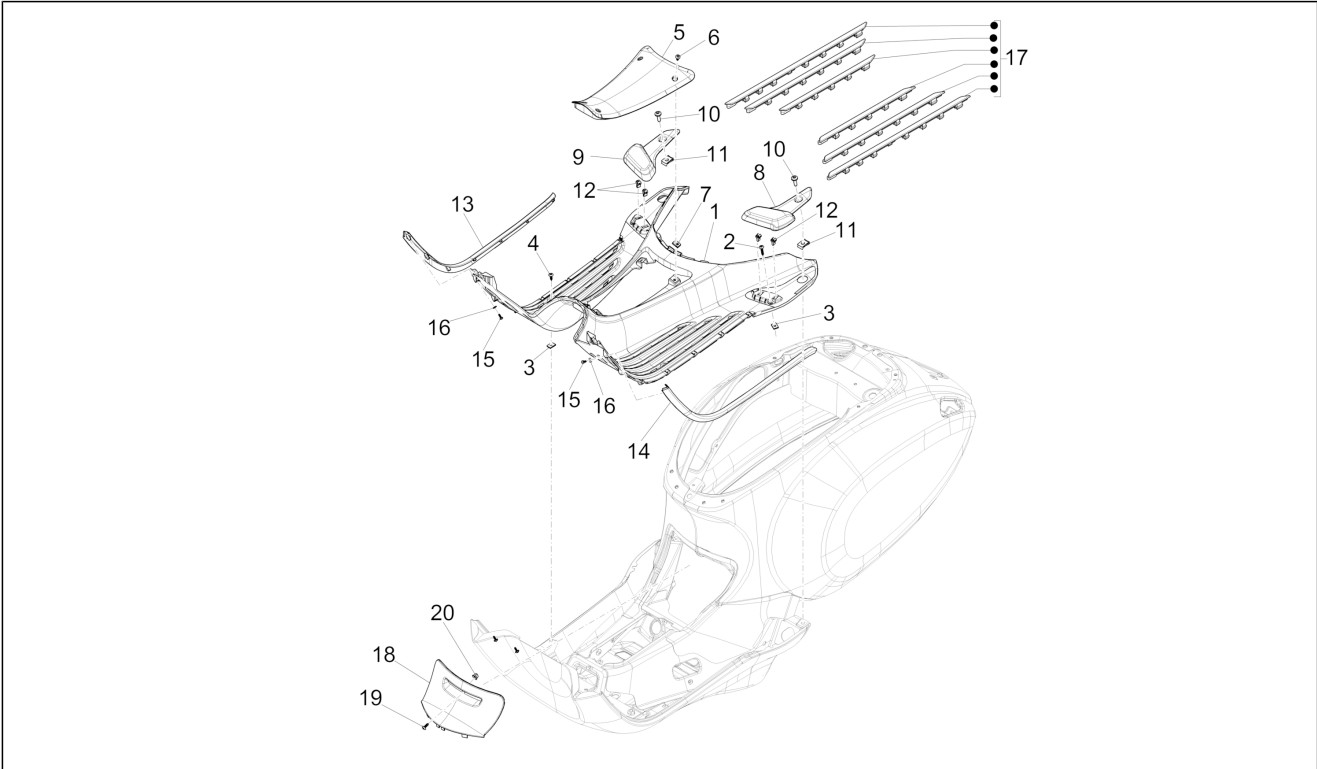

Vespa Primavera 150
EVPR000EX5 Vespa Primavera 150 4T 3V IGET ABS-NOABS
E2-E3-E4 2016 - 2019 (APAC)

Chassis prefix: RP8M8222, RP8M8221,
RP8M8241, RP8M8242
Engine prefix: M828M, M826M, M82CM,
M82GM

Group	Frame - Plastic parts - Coachwork
Code	02.31
Description	Central cover - Footrests
Service	1

Pos.	Code	Description	Qty	Variants
				Country:China[CN] Colour:BLACK[79/A] Model version:ABS Version[ABS] Country:Japan[JP] Colour:[283/A] Model version:ABS Version[ABS] Country:Japan[JP] Colour:White[544] Model version:ABS Version[ABS] Country:Japan[JP] Colour:BLACK[79/A] Model version:ABS Version[ABS] Country:Export Version[EX] Colour:Silk grey[701/C] Model version:ABS Version[ABS] Country:Export Version[EX] Colour:[283/A] Model version:ABS Version[ABS] Country:Export Version[EX] Colour:White[544] Model version:ABS Version[ABS] Country:Australia[AU] Colour:Midnight Blue[222/A] Model version:ABS Version[ABS] Country:Australia[AU] Colour:[283/A] Model version:ABS Version[ABS] Country:Australia[AU] Colour:DRAGON RED[894] Model version:ABS Version[ABS] Country:Australia[AU] Colour:White[544] Model version:ABS Version[ABS] Country:Thailand[TH] Colour:Midnight Blue[222/A] Model version:ABS Version[ABS] Country:Export Version[EX] Colour:DRAGON RED[894]