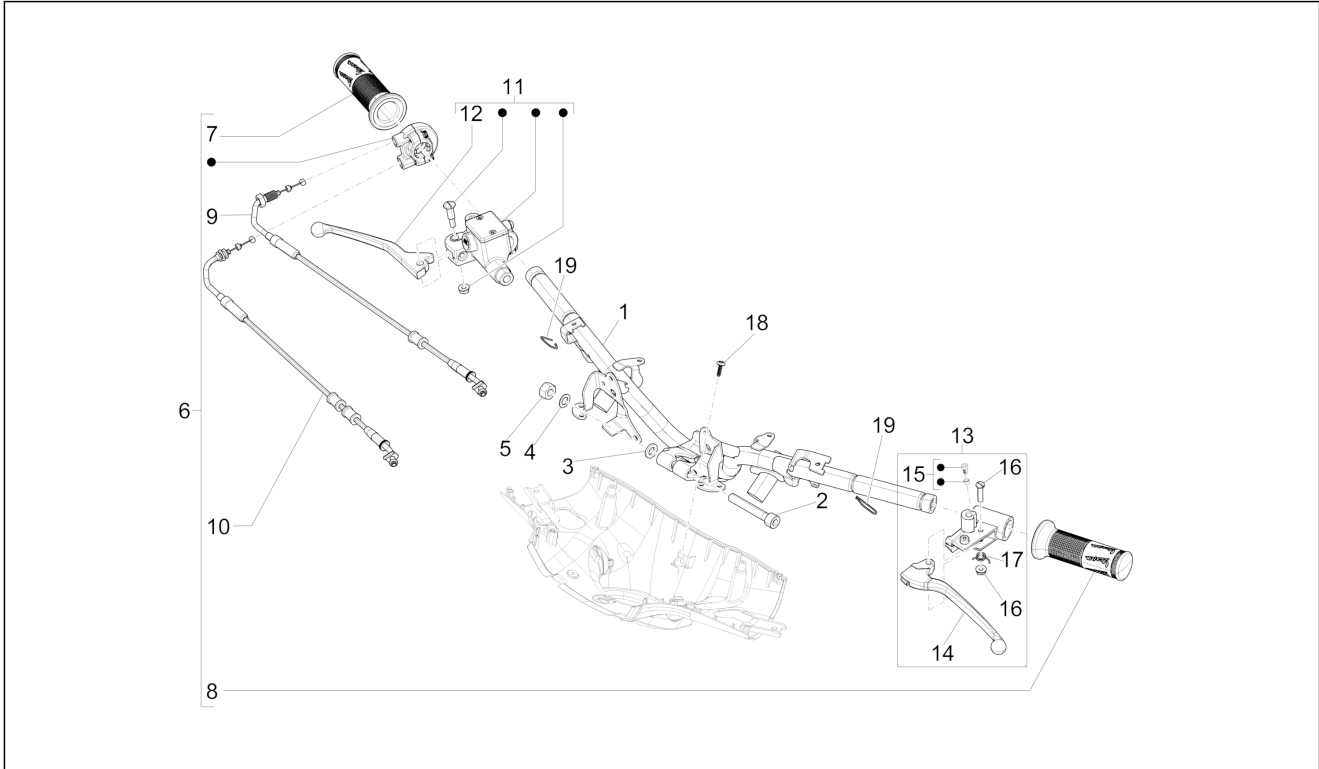

Group	Handlebars/Steering
Code	03.06
Description	Handlebars - Master cil.
Service	1

Pos.	Code	Description	Qty	Variants
				Colour:DRAGON RED[894] Model version:ABS Version[ABS] Country:China[CN] Colour:[283/A] Model version:ABS Version[ABS] Country:China[CN] Colour:BLACK[79/A] Model version:ABS Version[ABS] Country:Japan[JP] Colour:[283/A] Model version:ABS Version[ABS] Country:Japan[JP] Colour:White[544] Model version:ABS Version[ABS] Country:Japan[JP] Colour:BLACK[79/A] Model version:ABS Version[ABS] Country:Export Version[EX] Colour:Silk grey[701/C] Model version:ABS Version[ABS] Country:Export Version[EX] Colour:[283/A] Model version:ABS Version[ABS] Country:Export Version[EX] Colour:White[544] Model version:ABS Version[ABS] Country:Australia[AU] Colour:Midnight Blue[222/A] Model version:ABS Version[ABS] Country:Australia[AU] Colour:[283/A] Model version:ABS Version[ABS] Country:Australia[AU] Colour:DRAGON RED[894] Model version:ABS Version[ABS] Country:Australia[AU] Colour:White[544] Model version:ABS Version[ABS]