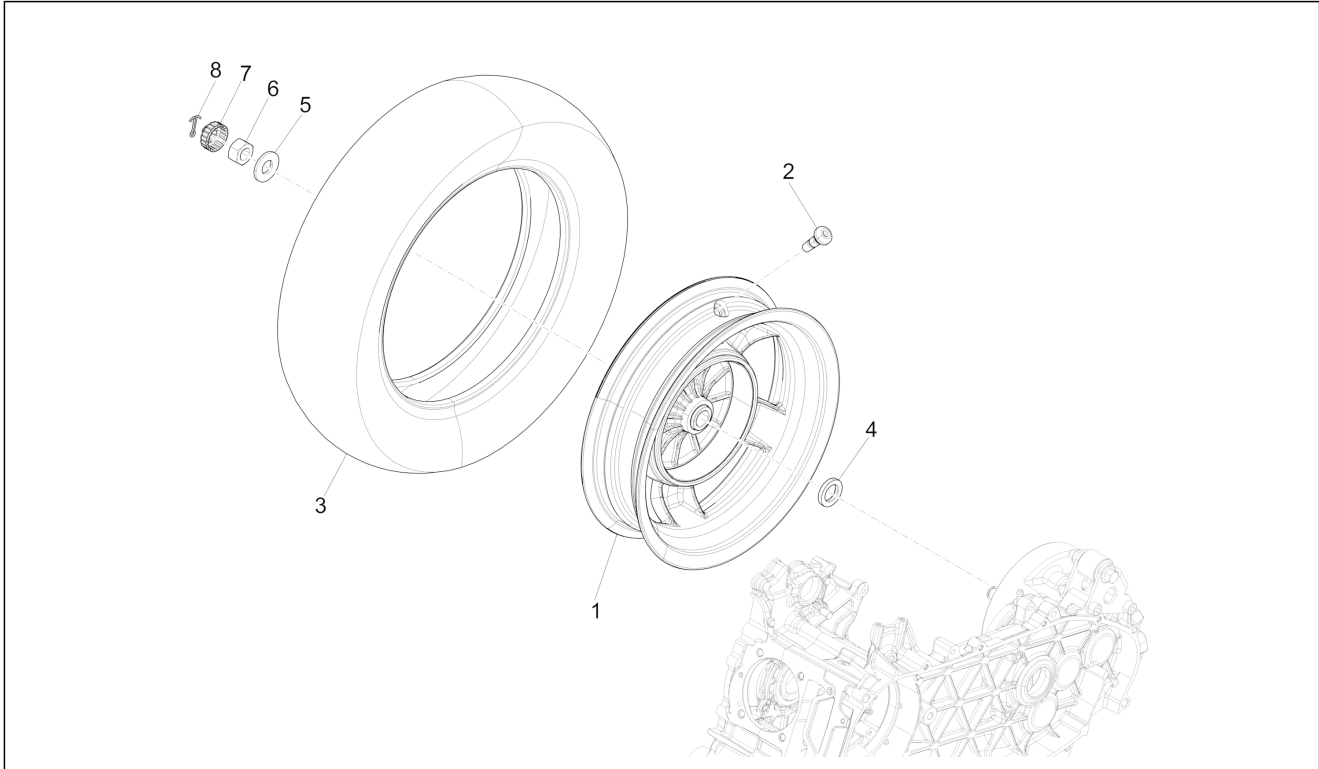

Group	Suspensions - Wheels
Code	04.12
Description	Rear wheel
Service	1

Pos.	Code	Description	Qty	Variants
				Colour:Midnight Blue[222/A] Model version:ABS Version[ABS] Country:Indonesia[ID] Colour:Silk grey[701/C] Model version:ABS Version[ABS] Country:Indonesia[ID] Colour:BLACK[79/A] Model version:ABS Version[ABS] Country:Indonesia[ID] Colour:DRAGON RED[894] Model version:ABS Version[ABS] Country:Indonesia[ID] Colour:BLACK[79/A] Model version:ABS Version[ABS] Country:Australia[AU] Colour:Competition Black[98/A] Model version:ABS Version[ABS] Country:Thailand[TH] Colour:Beige unique 518/A[518/A] Model version:ABS Version[ABS] Country:Thailand[TH] Colour:White[544] Model version:ABS Version[ABS] Country:Australia[AU] Colour:Silk grey[701/C] Model version:ABS Version[ABS] Country:Australia[AU] Colour:Beige unique 518/A[518/A] Model version:ABS Version[ABS] Country:Export Version[EX] Colour:White[544] Model version:ABS Version[ABS] Country:Taiwan[TN] Colour:White[544] Model version:ABS Version[ABS] Yacht club version[YC] Country:Thailand[TH] Colour:DRAGON RED[894] Model version:ABS Version[ABS]