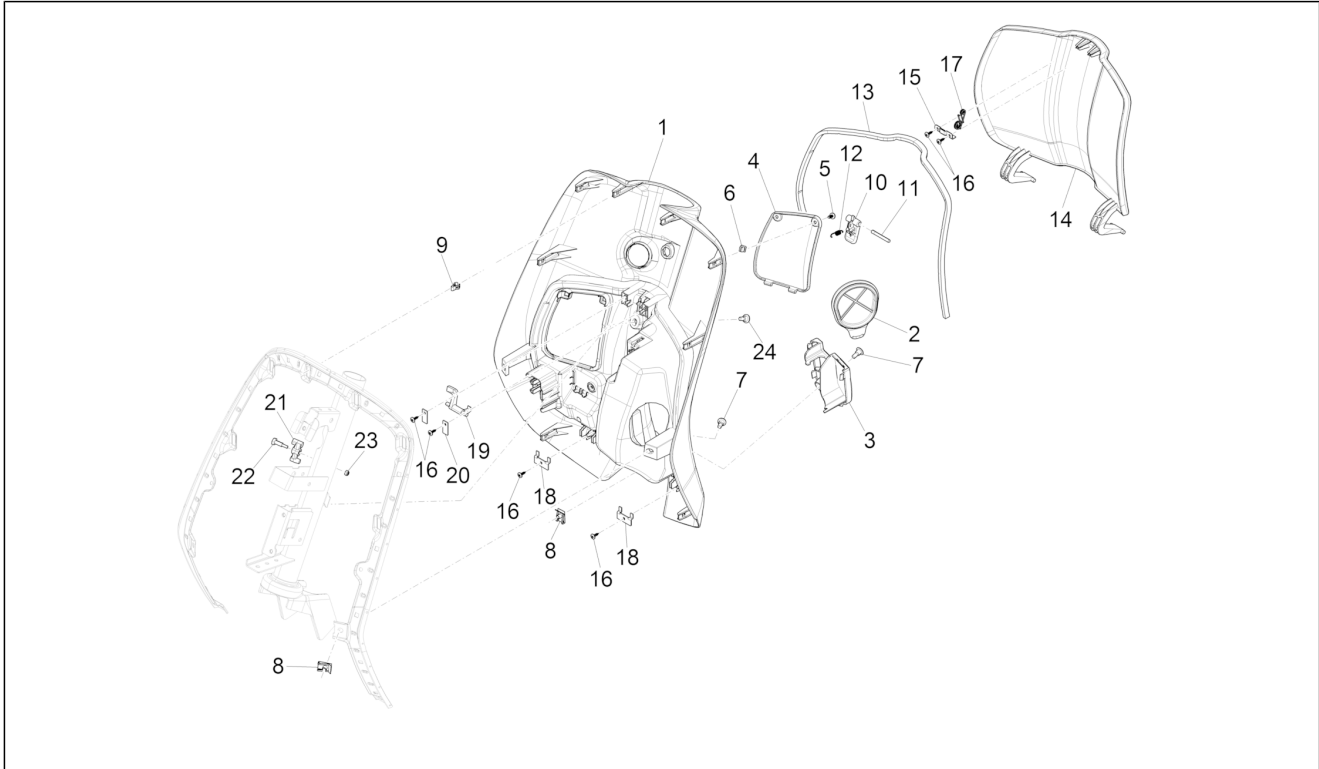

Group	Frame - Plastic parts - Coachwork
Code	02.30
Description	Front glove-box - Knee-guard panel
Service	1

Pos.	Code	Description	Qty	Variants
				Country:Indonesia[ID] Colour:DRAGON RED[894] Model version:ABS Version[ABS] Country:Export Version[EX] Colour:DRAGON RED[894] Model version:ABS Version[ABS] Country:China[CN] Colour:DRAGON RED[894] Model version:ABS Version[ABS] Country:Australia[AU] Colour:DRAGON RED[894] Model version:ABS Version[ABS] Country:Thailand[TH] Colour:DRAGON RED[894] Model version:ABS Version[ABS] Country:Thailand[TH] Colour:DRAGON RED[894] Model version:ABS Version[ABS] Country:Indonesia[ID]
1		Front glove comp.	1	Colour:White[544] Country:Taiwan[TN] Model version:ABS Version[ABS] Colour:White[544] Model version:ABS Version[ABS] Colour:White[544] Country:Australia[AU] Model version:ABS Version[ABS] Colour:White[544] Model version:ABS Version[ABS] Country:Taiwan[TN] Colour:White[544] Model version:No ABS Version[NO ABS] Country:Indonesia[ID] Colour:White[544] Country:China[CN] Model version:ABS Version[ABS] Colour:White[544]