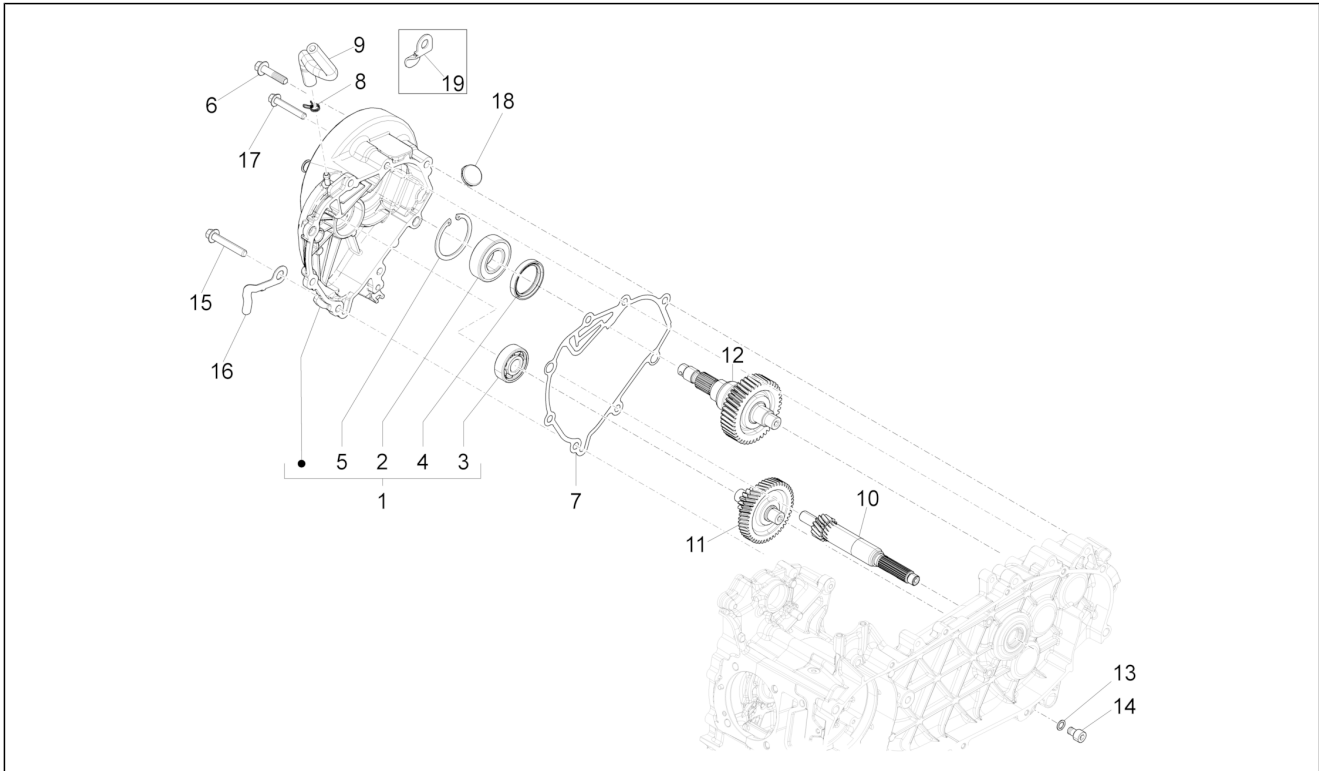

Vespa Primavera 150
EVPR000EX5 Vespa Primavera 150 4T 3V IGET ABS-NOABS
E2-E3-E4 2016 - 2019 (APAC)

Chassis prefix: RP8M8222, RP8M8221,
RP8M8241, RP8M8242
Engine prefix: M828M, M826M, M82CM,
M82GM

Group	Engine
Code	01.25
Description	Reduction unit
Service	1

Pos.	Code	Description	Qty	Variants
				Colour:White[544] Model version:ABS Version[ABS] Yacht club version[YC] Country:Taiwan[TN] Colour:White[544] Model version:ABS Version[ABS] Yacht club version[YC] Country:Indonesia[ID] Colour:White[544] Model version:ABS Version[ABS] Yacht club version[YC] Country:Export Version[EX] Colour:White[544] Model version:ABS Version[ABS] Yacht club version[YC] Country:Australia[AU] Colour:White[544] Model version:ABS Version[ABS] Yacht club version[YC] Country:Japan[JP] Colour:White[544] Model version:ABS Version[ABS] Yacht club version[YC] Country:China[CN] Colour:White[544] Model version:ABS Version[ABS] Country:Export Version[EX] Colour:BLACK[79/A] Model version:ABS Version[ABS] Country:Export Version[EX] Colour:Midnight Blue[222/A] Model version:ABS Version[ABS] Country:Export Version[EX] Colour:DRAGON RED[894] Model version:ABS Version[ABS] Country:Thailand[TH] Colour:Silk grey[701/C] Model version:ABS Version[ABS] Country:Thailand[TH] Colour:BLACK[79/A] Model version:ABS Version[ABS] Country:Thailand[TH] Colour:White[544] Model version:ABS Version[ABS]