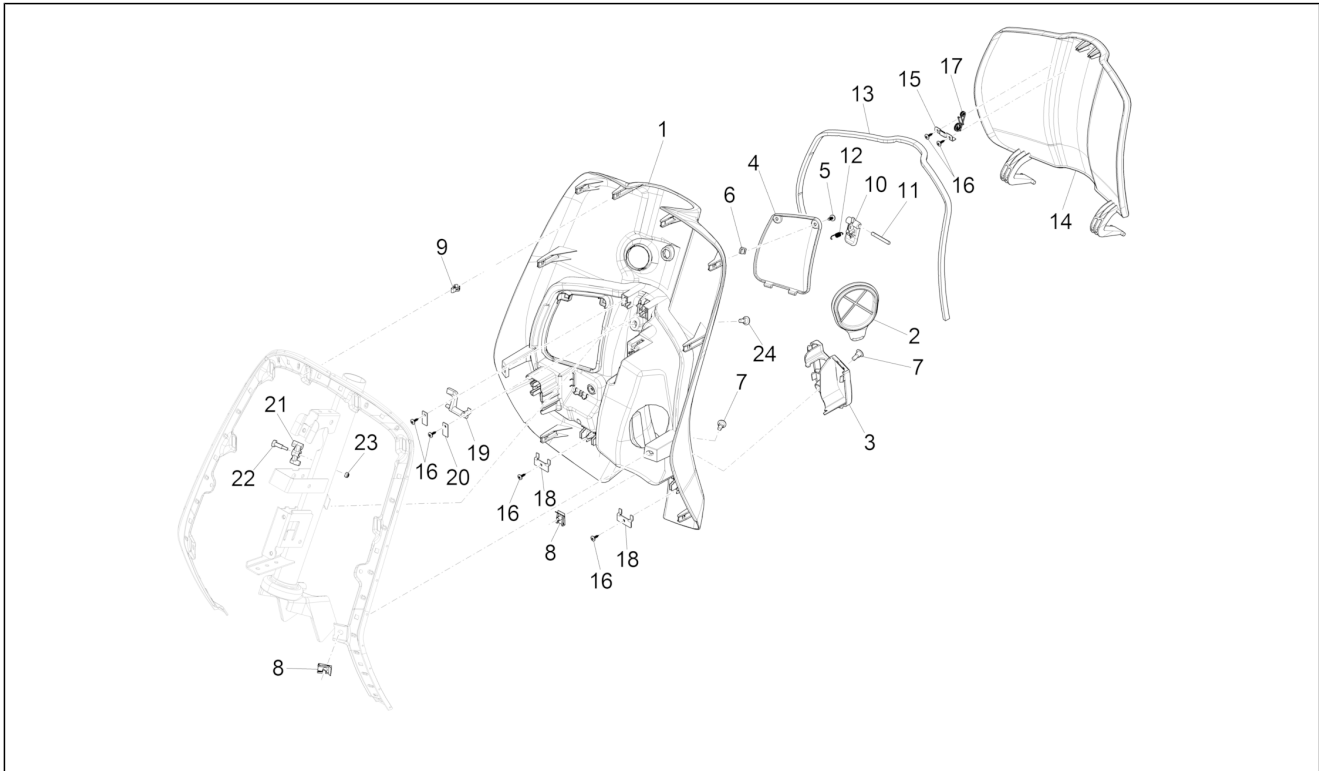

Vespa Primavera 150
EVPR000EX5 Vespa Primavera 150 4T 3V IGET ABS-NOABS
E2-E3-E4 2016 - 2019 (APAC)

Chassis prefix: RP8M8222, RP8M8221,
RP8M8241, RP8M8242
Engine prefix: M828M, M826M, M82CM,
M82GM

Group	Frame - Plastic parts - Coachwork
Code	02.30
Description	Front glove-box - Knee-guard panel
Service	1

Pos.	Code	Description	Qty	Variants
				Colour:Beige unique 518/A[518/A] Model version:ABS Version[ABS] Country:Taiwan[TN] Colour:BLACK[79/A] Model version:ABS Version[ABS] Country:Australia[AU] Colour:White[544] Model version:ABS Version[ABS] Country:Japan[JP] Colour:Midnight Blue[222/A] Model version:ABS Version[ABS] Country:Japan[JP] Colour:Silk grey[701/C] Model version:ABS Version[ABS] Country:Japan[JP] Colour:D05 - Blue glossy VN[D05] Model version:ABS Version[ABS] Country:Thailand[TH] Colour:White[544] Model version:ABS Version[ABS] Country:Indonesia[ID] Colour:BLACK[79/A] Model version:ABS Version[ABS] Country:China[CN] Colour:White[544] Model version:ABS Version[ABS] Country:China[CN] Colour:DRAGON RED[894] Model version:ABS Version[ABS] Country:China[CN]
4		Flap	1	
5		Self tapping screw D4.2x13	2	
6		Expansion plug	2	
7		Metric screw M6x22	4	
8		Spring plate M6	4