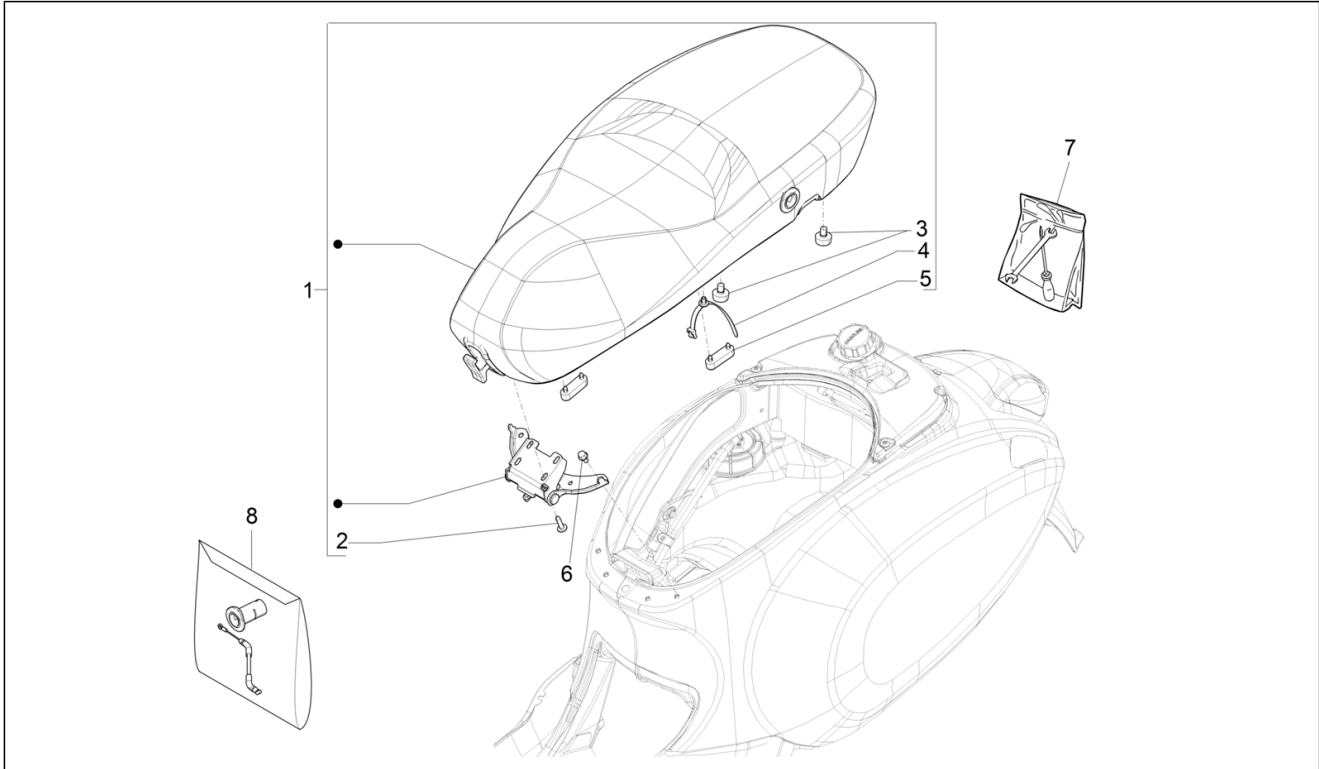

Group	Frame - Plastic parts - Coachwork
Code	02.39
Description	Saddle/seats
Service	1

Pos.	Code	Description	Qty	Variants
1			1	Country:China[CN] Model version:ABS Version[ABS] Colour:DRAGON RED[894] Country:China[CN] Model version:ABS Version[ABS] Colour:DRAGON RED[894] Model version:No ABS Version[NO ABS] Country:Indonesia[ID] Colour:DRAGON RED[894] Country:Australia[AU] Model version:ABS Version[ABS] Colour:DRAGON RED[894] Model version:ABS Version[ABS] Country:Export Version[EX] Colour:DRAGON RED[894] Country:Taiwan[TN] Model version:ABS Version[ABS] Colour:[283/A] Model version:ABS Version[ABS] Country:Taiwan[TN] Colour:[283/A] Model version:ABS Version[ABS] Country:China[CN] Colour:[283/A] Model version:ABS Version[ABS] Country:Japan[JP] Colour:[283/A] Model version:ABS Version[ABS] Country:Export Version[EX] Colour:[283/A] Model version:ABS Version[ABS] Country:Australia[AU] Colour:[283/A] Model version:ABS Version[ABS] Country:Indonesia[ID]
1		Saddle assembly dark brown	1	Colour:White[544] Model version:ABS Version[ABS]