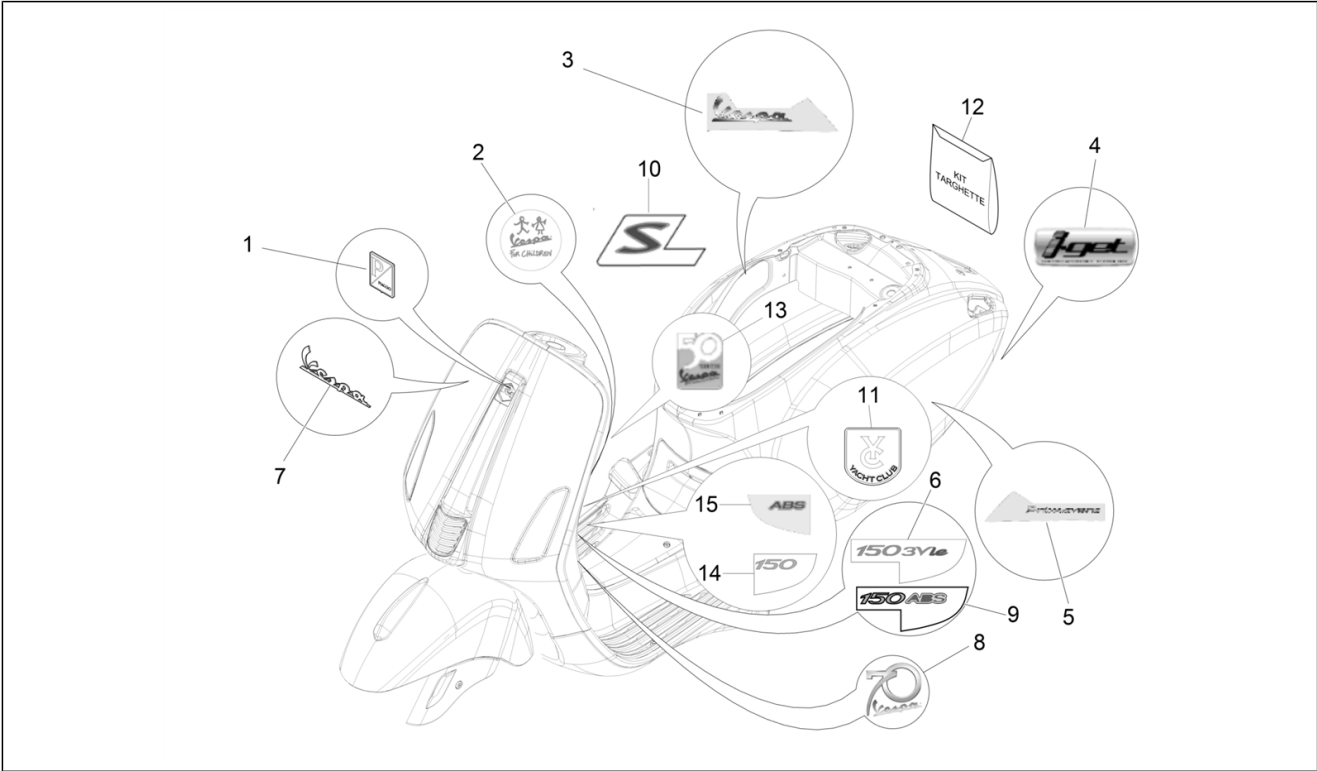

Vespa Primavera 150
EVPR000EX5 Vespa Primavera 150 4T 3V IGET ABS-NOABS
E2-E3-E4 2016 - 2019 (APAC)

Chassis prefix: RP8M8222, RP8M8221,
RP8M8241, RP8M8242
Engine prefix: M828M, M826M, M82CM,
M82GM

Group	Frame - Plastic parts - Coachwork
Code	02.38
Description	Plates - Emblems
Service	1

Pos.	Code	Description	Qty	Variants
				Model version:ABS Version[ABS] Country:Indonesia[ID] Colour:White[544] Model version:ABS Version[ABS] Country:Indonesia[ID] Colour:Midnight Blue[222/A] Model version:ABS Version[ABS] Country:Indonesia[ID] Colour:Silk grey[701/C] Model version:ABS Version[ABS] Country:Indonesia[ID] Colour:BLACK[79/A] Model version:ABS Version[ABS] Country:Indonesia[ID] Colour:DRAGON RED[894] Model version:ABS Version[ABS] Country:Indonesia[ID] Colour:BLACK[79/A] Model version:ABS Version[ABS] Country:Australia[AU] Colour:Competition Black[98/A] Model version:ABS Version[ABS] Country:Thailand[TH] Colour:Beige unique 518/A[518/A] Model version:ABS Version[ABS] Country:Thailand[TH] Colour:White[544] Model version:ABS Version[ABS] Country:Australia[AU] Colour:Silk grey[701/C] Model version:ABS Version[ABS] Country:Australia[AU] Colour:Beige unique 518/A[518/A] Model version:ABS Version[ABS] Country:Export Version[EX] Colour:White[544] Model version:ABS Version[ABS] Country:Taiwan[TN]