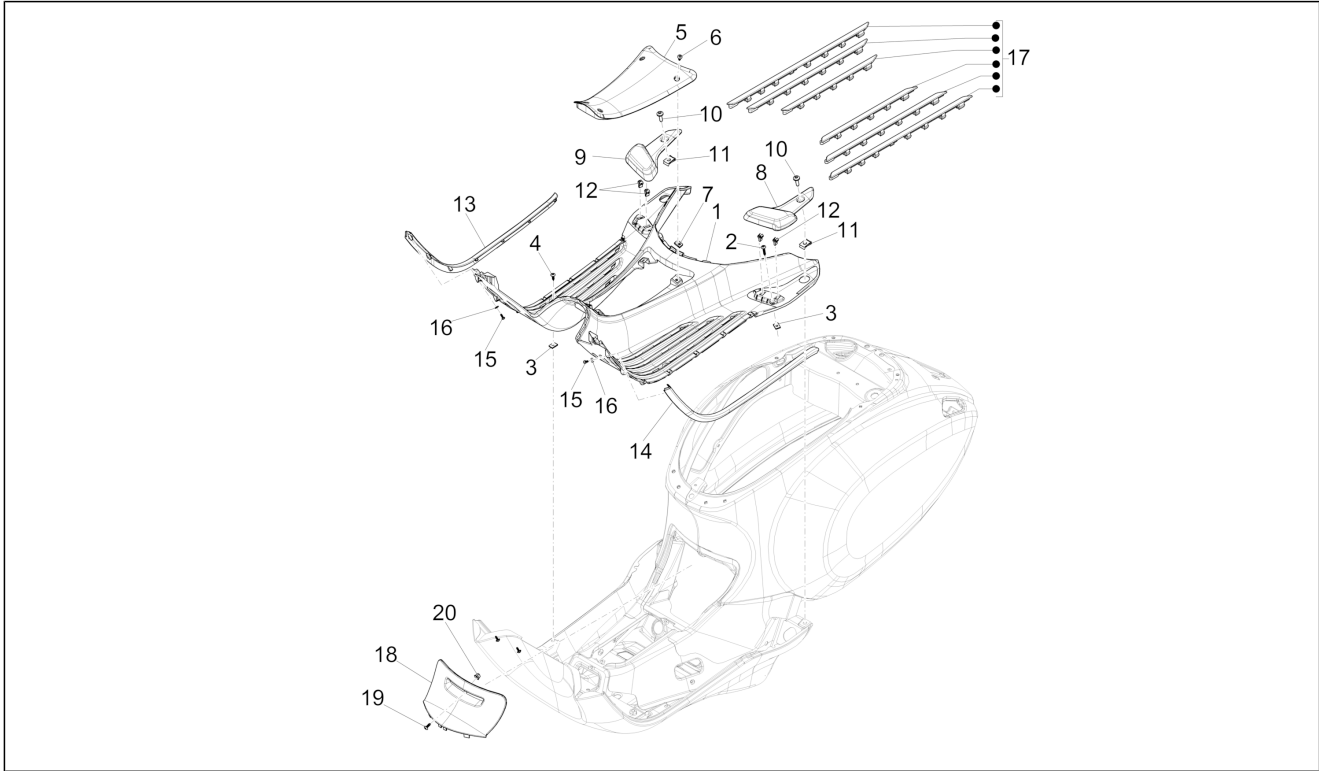

Vespa Primavera 150
EVPR000EX5 Vespa Primavera 150 4T 3V IGET ABS-NOABS
E2-E3-E4 2016 - 2019 (APAC)

Chassis prefix: RP8M8222, RP8M8221,
RP8M8241, RP8M8242
Engine prefix: M828M, M826M, M82CM,
M82GM

Group	Frame - Plastic parts - Coachwork
Code	02.31
Description	Central cover - Footrests
Service	1

Pos.	Code	Description	Qty	Variants
				Model version:ABS Version[ABS] 50° Version[50] Country:Export Version[EX] Colour:Brown 140/A[140/A] Model version:ABS Version[ABS] 50° Version[50] Country:China[CN] Colour:Brown 140/A[140/A] Model version:ABS Version[ABS] 50° Version[50] Country:Australia[AU] Colour:Silk grey[701/C] Model version:ABS Version[ABS] Country:China[CN] Colour:Beige unique 518/A[518/A] Model version:ABS Version[ABS] Country:China[CN] Colour:Midnight Blue[222/A] Model version:ABS Version[ABS] Country:China[CN] Colour:Midnight Blue[222/A] Model version:ABS Version[ABS] Country:Taiwan[TN] Colour:DRAGON RED[894] Model version:ABS Version[ABS] Country:Taiwan[TN] Colour:Silk grey[701/C] Model version:ABS Version[ABS] Country:Taiwan[TN] Colour:BLACK[79/A] Model version:ABS Version[ABS] Country:Taiwan[TN] Colour:Beige unique 518/A[518/A] Model version:ABS Version[ABS] Country:Taiwan[TN] Colour:BLACK[79/A] Model version:ABS Version[ABS] Country:Australia[AU] Colour:White[544] Model version:ABS Version[ABS] Country:Japan[JP]