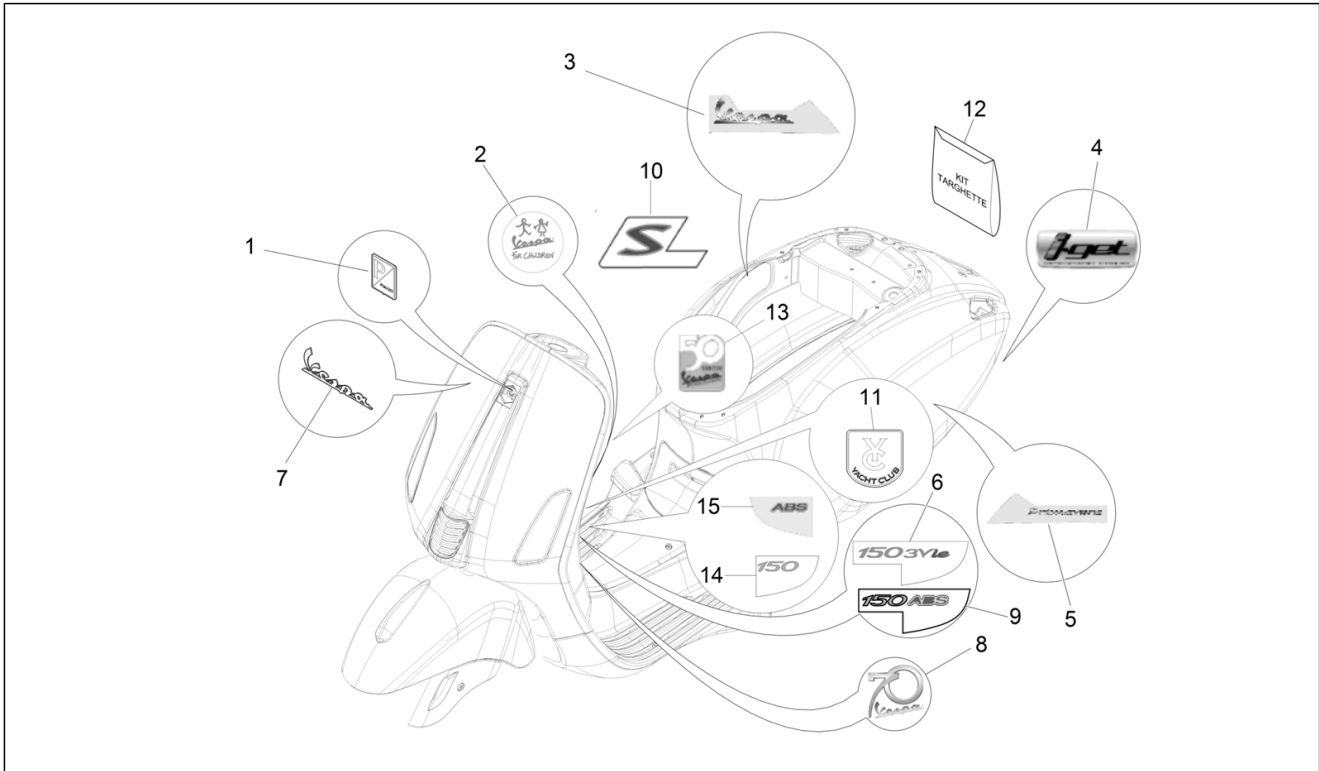

Group	Frame - Plastic parts - Coachwork
Code	02.38
Description	Plates - Emblems
Service	1

Pos.	Code	Description	Qty	Variants
1		Shield "Piaggio"	1	
2		Name plate "Vespa For children"	1	
3		"Vespa" name plate	1	Colour: Midnight Blue[222/A] Model version: ABS Version[ABS] Country: Export Version[EX] Colour: Silk grey[701/C] Model version: ABS Version[ABS] Country: Australia[AU] Colour: Silk grey[701/C] Model version: ABS Version[ABS] Country: Taiwan[TN] Colour: Brown[135/A] Model version: ABS Version[ABS] Country: Export Version[EX] Colour: Brown[135/A] Country: Taiwan[TN] Model version: ABS Version[ABS] Colour: Competition Black[98/A] Country: China[CN] Model version: ABS Version[ABS] Colour: Competition Black[98/A] Model version: No ABS Version[NO ABS] Country: Indonesia[ID] Colour: DRAGON RED[894] Country: China[CN] Model version: ABS Version[ABS] Colour: DRAGON RED[894] Model version: No ABS Version[NO ABS] Country: Indonesia[ID] Colour: Light Blue 70° (VN)[434] Model version: No ABS Version[NO ABS] 70° Version[70°] Country: Indonesia[ID] Colour: White[544] Country: Taiwan[TN] Model version: ABS Version[ABS] Colour: White[544] Model version: ABS Version[ABS]