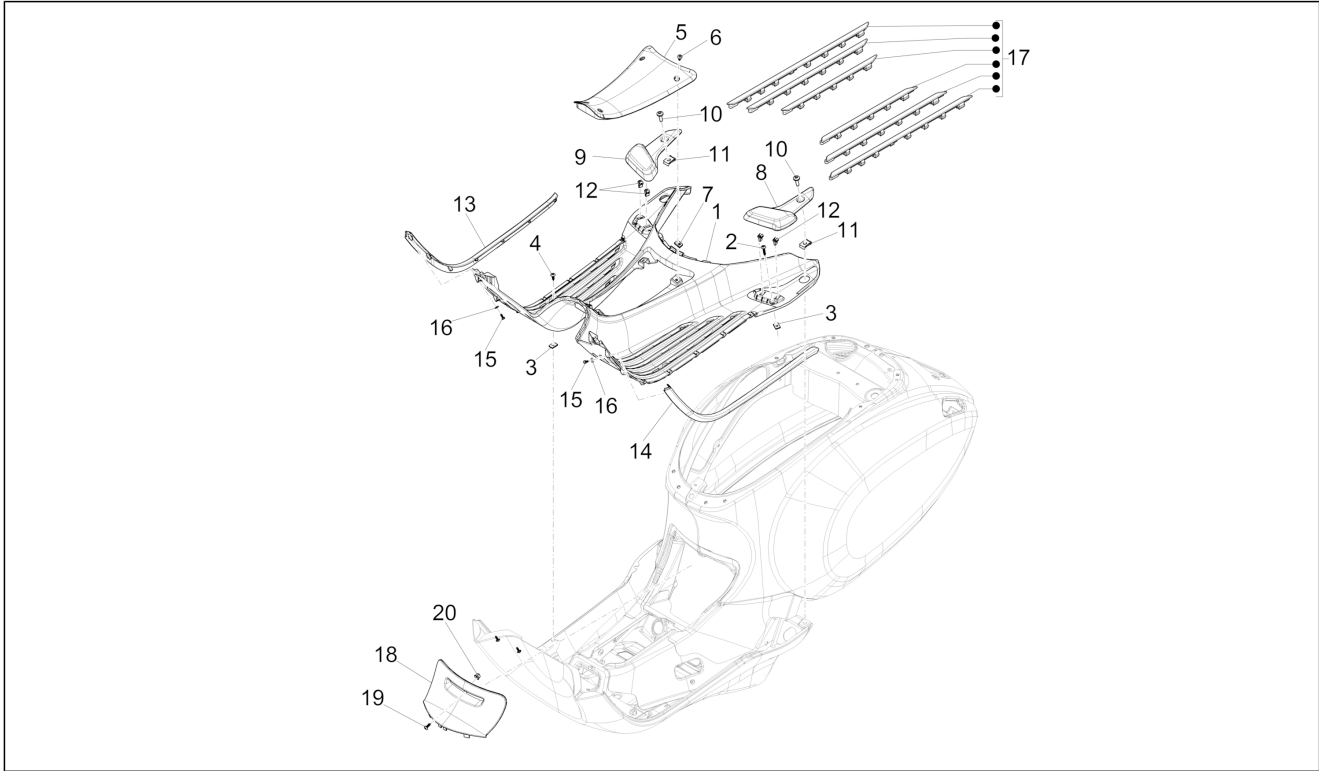

Group	Frame - Plastic parts - Coachwork
Code	02.31
Description	Central cover - Footrests
Service	1

Pos.	Code	Description	Qty	Variants
				Model version:ABS Version[ABS] 50° Version[50] Country:China[CN] Colour:Light blue 294/A[294/A] Model version:ABS Version[ABS] 50° Version[50] Country:Australia[AU] Colour:D05 - Blue glossy VN[D05] Model version:ABS Version[ABS] Country:Thailand[TH] Colour:White[544] Model version:ABS Version[ABS] Country:Indonesia[ID] Colour:BLACK[79/A] Model version:ABS Version[ABS] Country:China[CN] Colour:White[544] Model version:ABS Version[ABS] Country:China[CN] Colour:DRAGON RED[894] Model version:ABS Version[ABS] Country:China[CN] Colour:White[544] Model version:ABS Version[ABS] "Sport" version[S] Country:Thailand[TH] Colour:BLACK[79/A] Model version:ABS Version[ABS] "Sport" version[S] Country:Thailand[TH] Colour:Matte red - RW[RW] Model version:ABS Version[ABS] "Sport" version[S] Country:Thailand[TH]
10		Metric screw TBC	2	
11		Spring plate M6	2	
12		Gripper clip	4	
13		RH side edge	1	Colour:White[544] Model version:ABS Version[ABS] "Sport" version[S] Country:Thailand[TH] Colour:BLACK[79/A]