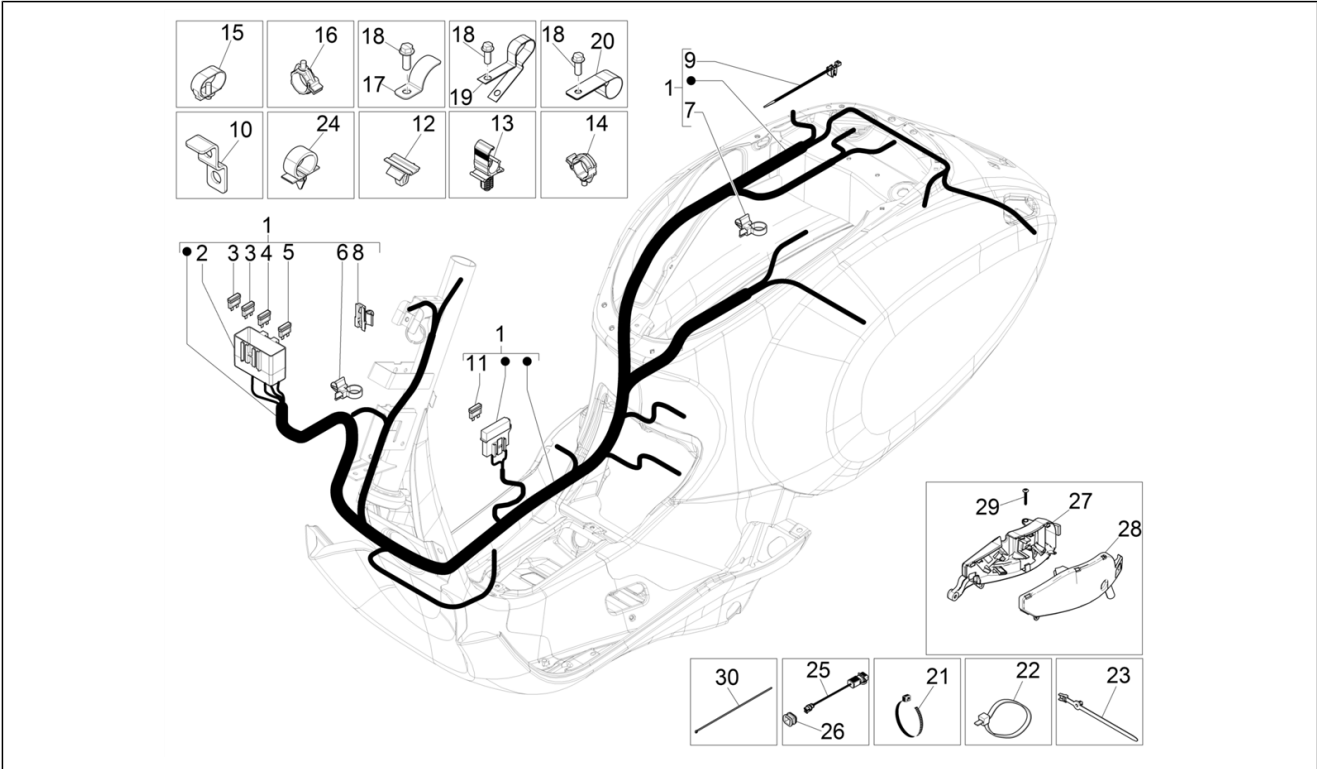

Vespa Primavera 150
EVPR000EX5 Vespa Primavera 150 4T 3V IGET ABS-NOABS
E2-E3-E4 2016 - 2019 (APAC)

Chassis prefix: RP8M8222, RP8M8221,
RP8M8241, RP8M8242
Engine prefix: M828M, M826M, M82CM,
M82GM

Group	Electrical system
Code	06.08
Description	Main cable harness
Service	1

Pos.	Code	Description	Qty	Variants
				Country:China[CN] Colour:DRAGON RED[894] Model version:ABS Version[ABS] Country:China[CN] Colour:[283/A] Model version:ABS Version[ABS] Country:China[CN] Colour:BLACK[79/A] Model version:ABS Version[ABS] Country:Japan[JP] Colour:[283/A] Model version:ABS Version[ABS] Country:Japan[JP] Colour:White[544] Model version:ABS Version[ABS] Country:Japan[JP] Colour:BLACK[79/A] Model version:ABS Version[ABS] Country:Export Version[EX] Colour:Silk grey[701/C] Model version:ABS Version[ABS] Country:Export Version[EX] Colour:[283/A] Model version:ABS Version[ABS] Country:Export Version[EX] Colour:White[544] Model version:ABS Version[ABS] Country:Australia[AU] Colour:Midnight Blue[222/A] Model version:ABS Version[ABS] Country:Australia[AU] Colour:[283/A] Model version:ABS Version[ABS] Country:Australia[AU] Colour:DRAGON RED[894] Model version:ABS Version[ABS] Country:Australia[AU] Colour:White[544]