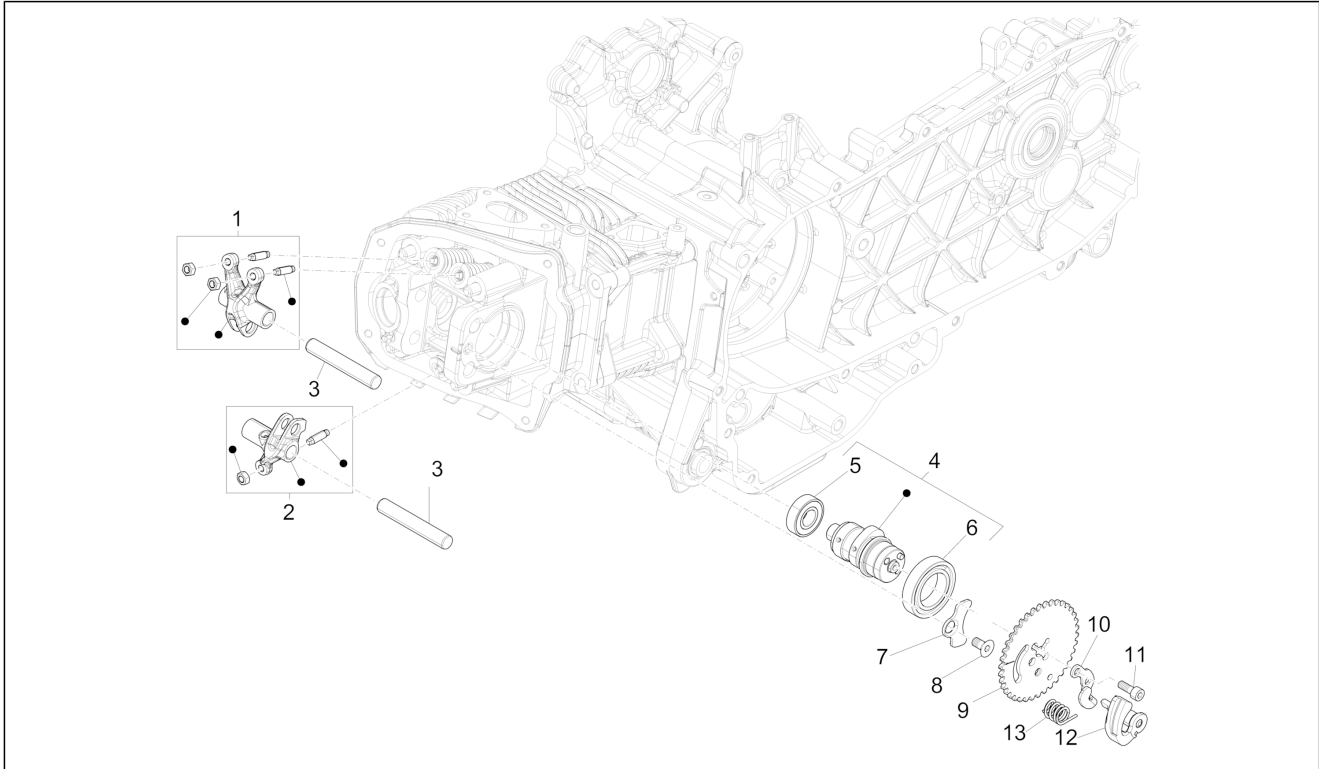

Group	Engine
Code	01.11
Description	Rocking levers support unit
Service	1

Pos.	Code	Description	Qty	Variants
1		Rocker arm inlet	1	
2		Rocker arm exhaust	1	
3		Rocker arms axis	2	
4		Camshaft cpl. "1"	1	Country:Australia[AU] Taiwan[TN] Japan[JP] Colour:D05 - Blue glossy VN[D05] Model version:ABS Version[ABS] Country:China[CN] Colour:D05 - Blue glossy VN[D05] Model version:ABS Version[ABS] Country:Australia[AU] Colour:D05 - Blue glossy VN[D05] Model version:ABS Version[ABS] Country:Japan[JP] Colour:D05 - Blue glossy VN[D05] Model version:ABS Version[ABS] Country:Indonesia[ID] Colour:Beige unique 518/A[518/A] Model version:ABS Version[ABS] Country:Indonesia[ID] Colour:Beige unique 518/A[518/A] Model version:ABS Version[ABS] Country:Japan[JP] Colour:Beige unique 518/A[518/A] Model version:ABS Version[ABS] Country:Australia[AU] Colour:Midnight Blue[222/A] Model version:ABS Version[ABS] Country:China[CN] Colour:Silk grey[701/C] Model version:ABS Version[ABS] Country:China[CN] Colour:White[544] Model version:ABS Version[ABS] Yacht club version[YC] Country:Taiwan[TN] Colour:White[544] Model version:ABS Version[ABS] Yacht club version[YC] Country:Australia[AU]