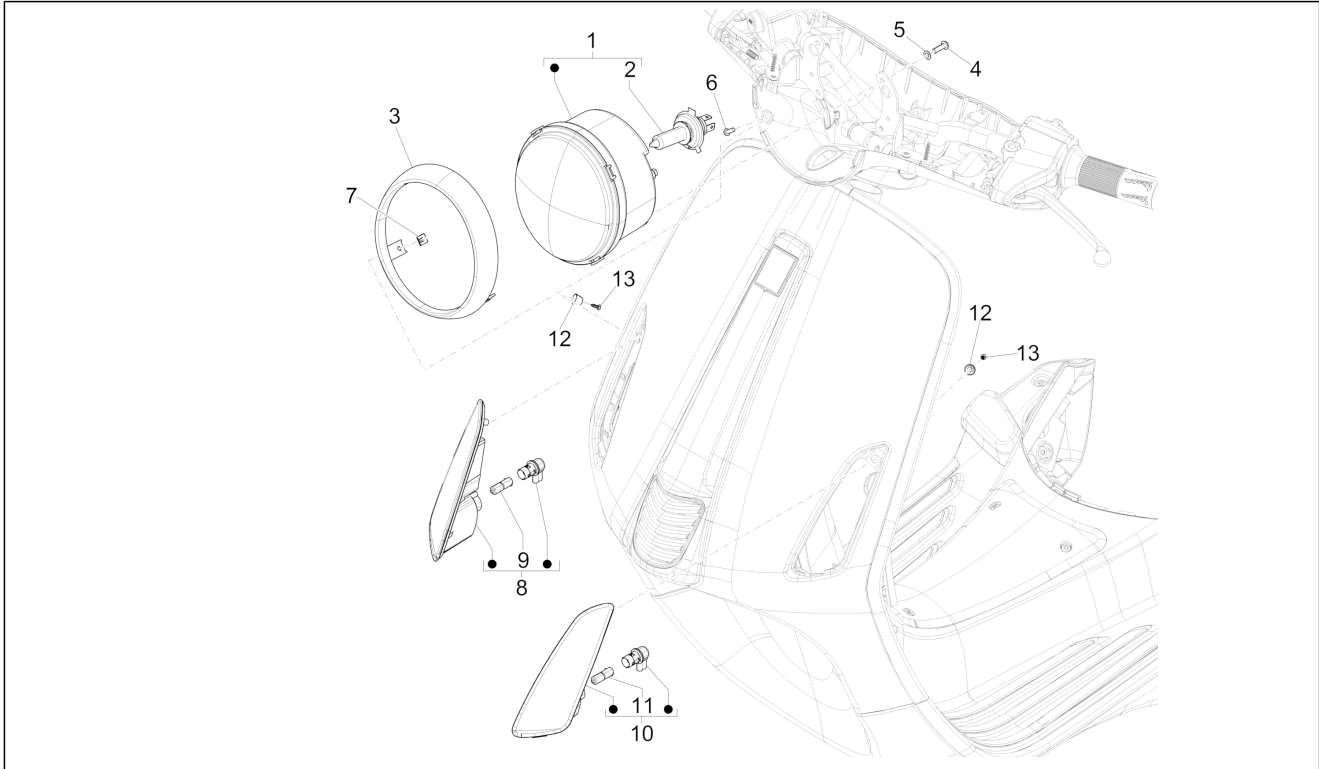

Vespa Primavera 150
EVPR000EX5 Vespa Primavera 150 4T 3V IGET ABS-NOABS
E2-E3-E4 2016 - 2019 (APAC)

Chassis prefix: RP8M8222, RP8M8221,
RP8M8241, RP8M8242
Engine prefix: M828M, M826M, M82CM,
M82GM

Group	Electrical system
Code	06.03
Description	Front headlamps - Turn signal lamps
Service	1

Pos.	Code	Description	Qty	Variants
				Colour:DRAGON RED[894] Model version:ABS Version[ABS] Country:Export Version[EX] Colour:BLACK[79/A] Model version:ABS Version[ABS] Country:China[CN] Colour:White[544] Model version:ABS Version[ABS] Country:Export Version[EX] Colour:White[544] Model version:ABS Version[ABS] Country:China[CN] Colour:DRAGON RED[894] Model version:ABS Version[ABS] Country:China[CN] Colour:[283/A] Model version:ABS Version[ABS] Country:China[CN] Colour:BLACK[79/A] Model version:ABS Version[ABS] Country:Japan[JP] Colour:[283/A] Model version:ABS Version[ABS] Country:Japan[JP] Colour:White[544] Model version:ABS Version[ABS] Country:Japan[JP] Colour:BLACK[79/A] Model version:ABS Version[ABS] Country:Export Version[EX] Colour:Silk grey[701/C] Model version:ABS Version[ABS] Country:Export Version[EX] Colour:[283/A] Model version:ABS Version[ABS] Country:Export Version[EX] Colour:White[544] Model version:ABS Version[ABS]