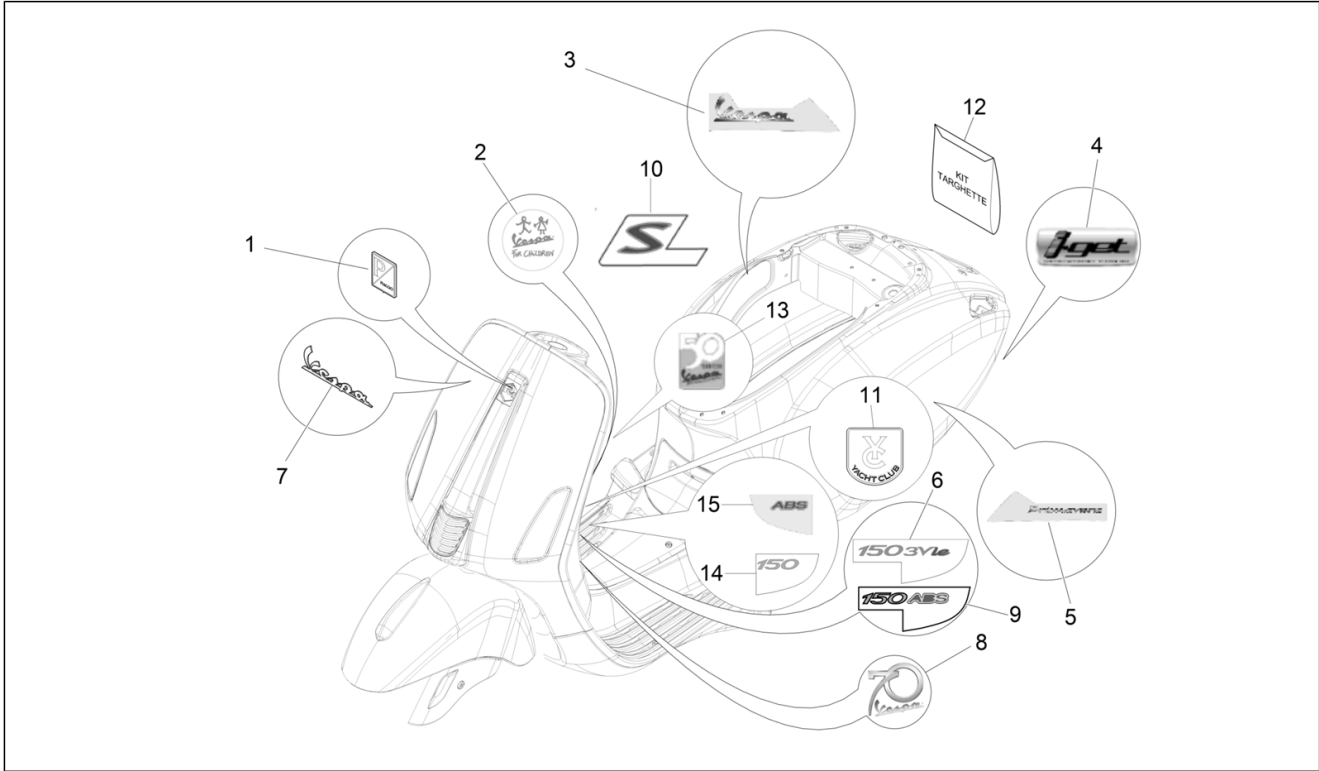

Vespa Primavera 150
EVPR000EX5 Vespa Primavera 150 4T 3V IGET ABS-NOABS
E2-E3-E4 2016 - 2019 (APAC)

Chassis prefix: RP8M8222, RP8M8221,
RP8M8241, RP8M8242
Engine prefix: M828M, M826M, M82CM,
M82GM

Group	Frame - Plastic parts - Coachwork
Code	02.38
Description	Plates - Emblems
Service	1

Pos.	Code	Description	Qty	Variants
				Country:Japan[JP] Colour:BLACK[79/A] Model version:ABS Version[ABS] Country:Export Version[EX] Colour:Silk grey[701/C] Model version:ABS Version[ABS] Country:Export Version[EX] Colour:[283/A] Model version:ABS Version[ABS] Country:Export Version[EX] Colour:White[544] Model version:ABS Version[ABS] Country:Australia[AU] Colour:Midnight Blue[222/A] Model version:ABS Version[ABS] Country:Australia[AU] Colour:[283/A] Model version:ABS Version[ABS] Country:Australia[AU] Colour:DRAGON RED[894] Model version:ABS Version[ABS] Country:Australia[AU] Colour:White[544] Model version:ABS Version[ABS] Country:Thailand[TH] Colour:Midnight Blue[222/A] Model version:ABS Version[ABS] Country:Export Version[EX] Colour:DRAGON RED[894] Model version:ABS Version[ABS] Country:Thailand[TH] Colour:Silk grey[701/C] Model version:ABS Version[ABS] Country:Thailand[TH] Colour:BLACK[79/A] Model version:ABS Version[ABS] Country:Thailand[TH] Colour:White[544]