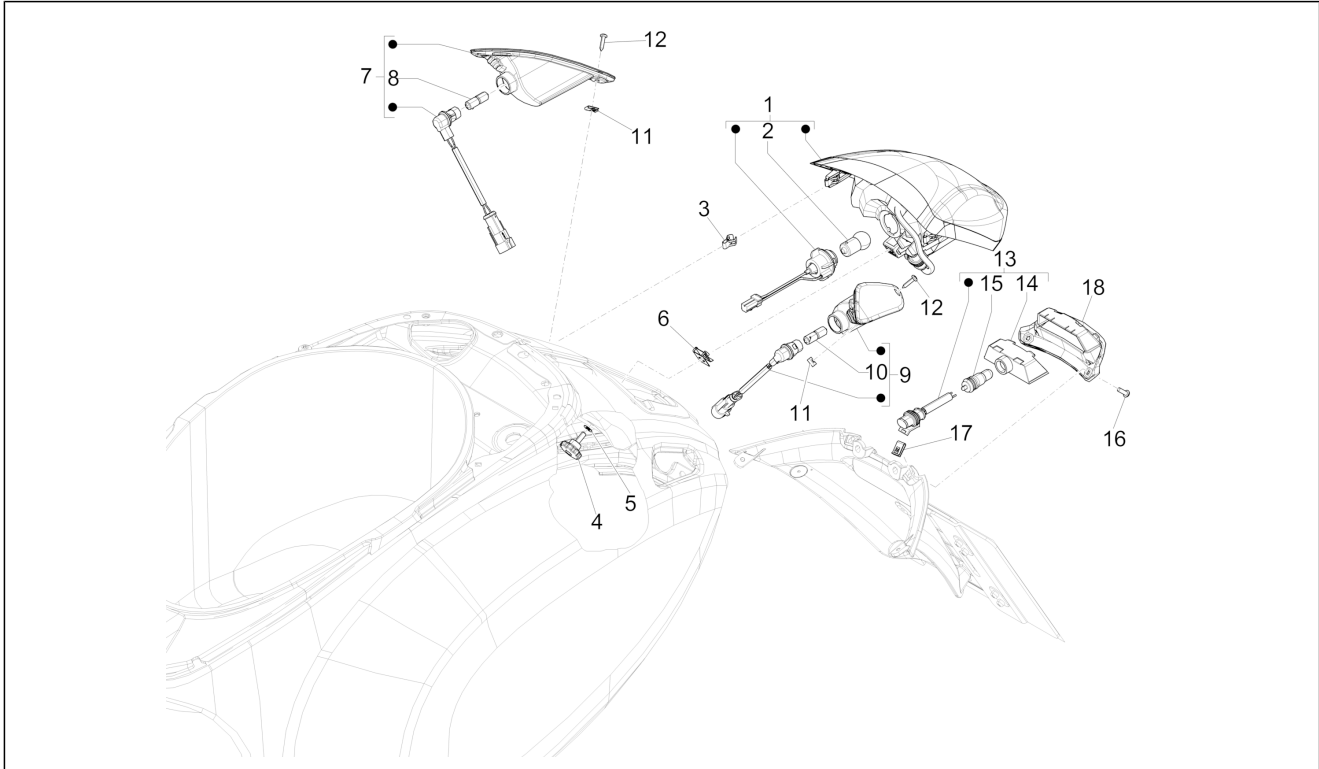

Group	Electrical system
Code	06.04
Description	Rear headlamps - Turn signal lamps
Service	1

Pos.	Code	Description	Qty	Variants
				Colour:White[544] Model version:ABS Version[ABS] Country:Taiwan[TN] Colour:Midnight Blue[222/A] Model version:ABS Version[ABS] Country:Taiwan[TN] Colour:Silk grey[701/C] Model version:ABS Version[ABS] Country:Taiwan[TN] Colour:DRAGON RED[894] Model version:ABS Version[ABS] Country:Taiwan[TN] Colour:BLACK[79/A] Model version:ABS Version[ABS] Country:Taiwan[TN] Colour:Midnight Blue[222/A] Country:China[CN] Model version:ABS Version[ABS] Colour:Silk grey[701/C] Model version:ABS Version[ABS] Country:China[CN] Colour:Brown[135/A] Country:China[CN] Model version:ABS Version[ABS] Colour:Competition Black[98/A] Model version:ABS Version[ABS] Country:Export Version[EX] Colour:DRAGON RED[894] Model version:ABS Version[ABS] Country:Export Version[EX] Colour:White[544] Country:China[CN] Model version:ABS Version[ABS] Colour:D05 - Blue glossy VN[D05] Model version:ABS Version[ABS] Country:Export Version[EX] Colour:D05 - Blue glossy VN[D05] Model version:ABS Version[ABS]