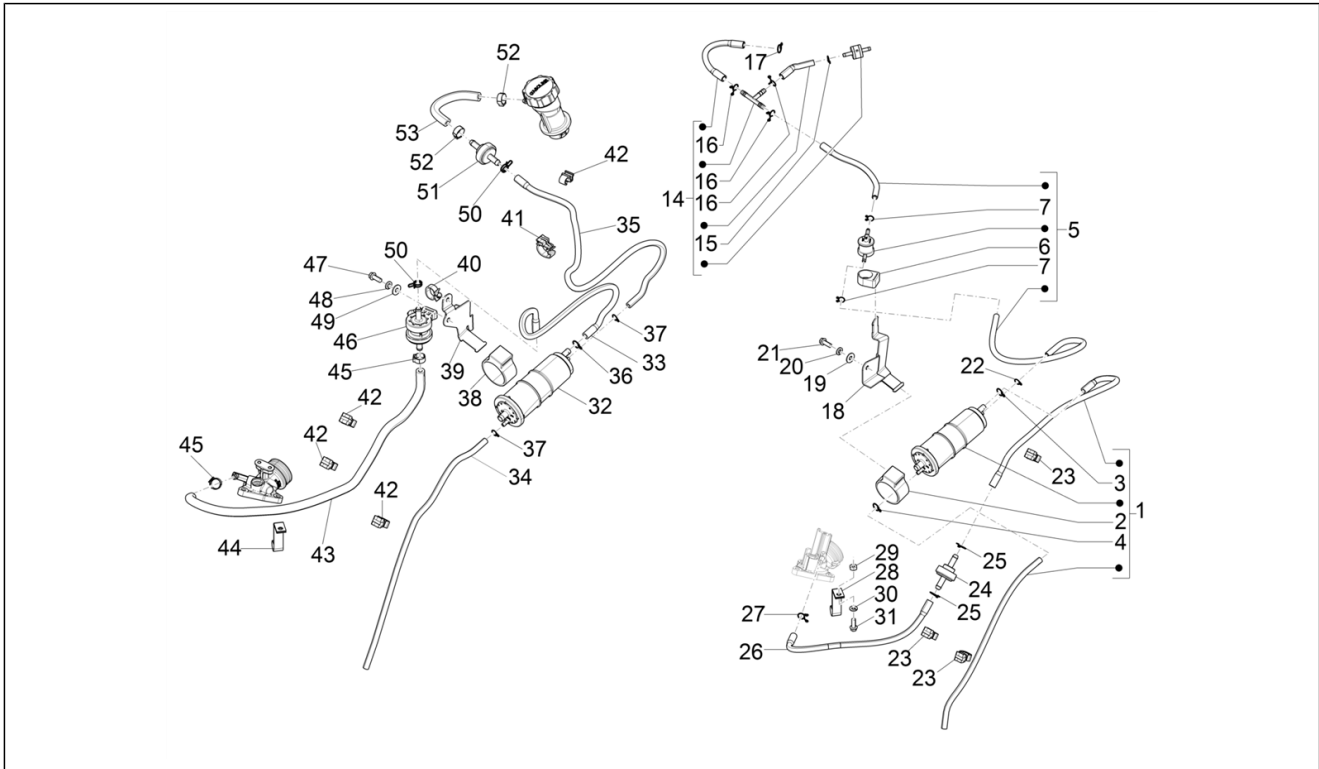

Group	Frame - Plastic parts - Coachwork
Code	02.61
Description	Anti-percolation system
Service	1

Pos.	Code	Description	Qty	Variants
1		Canister system	1	
2		Canister support	1	
3		Hose clamp	1	
4		Hose clamp	1	
5		Roll-over system	1	
6		Roll-over mount	1	
7		Hose clamp	2	
14		Breather valve system	1	
15		Hose clamp	1	
16		Hose clamp	3	
17		Hose clamp	1	
18		Bracket	1	
19		Flat washer 16x6,5x1,5	1	
20		Spring washer 6,4x11,8x1	1	
21		Screw w/ flange M6x16	1	
22		Hose clamp	1	
23		Spring	3	
24		Safety valve	1	
25		Hose clamp	2	
26		Fuel vapour pipe from canister	1	
27		Hose clamp	1	
28		Bracket	1	
29		Nut M6	1	
30		Spring washer 6,4x11,8x1	1	
31		Screw w/ flange M6x16	1	
32		Canister	1	
33		Fuel tube	1	
34		pipe L=560	1