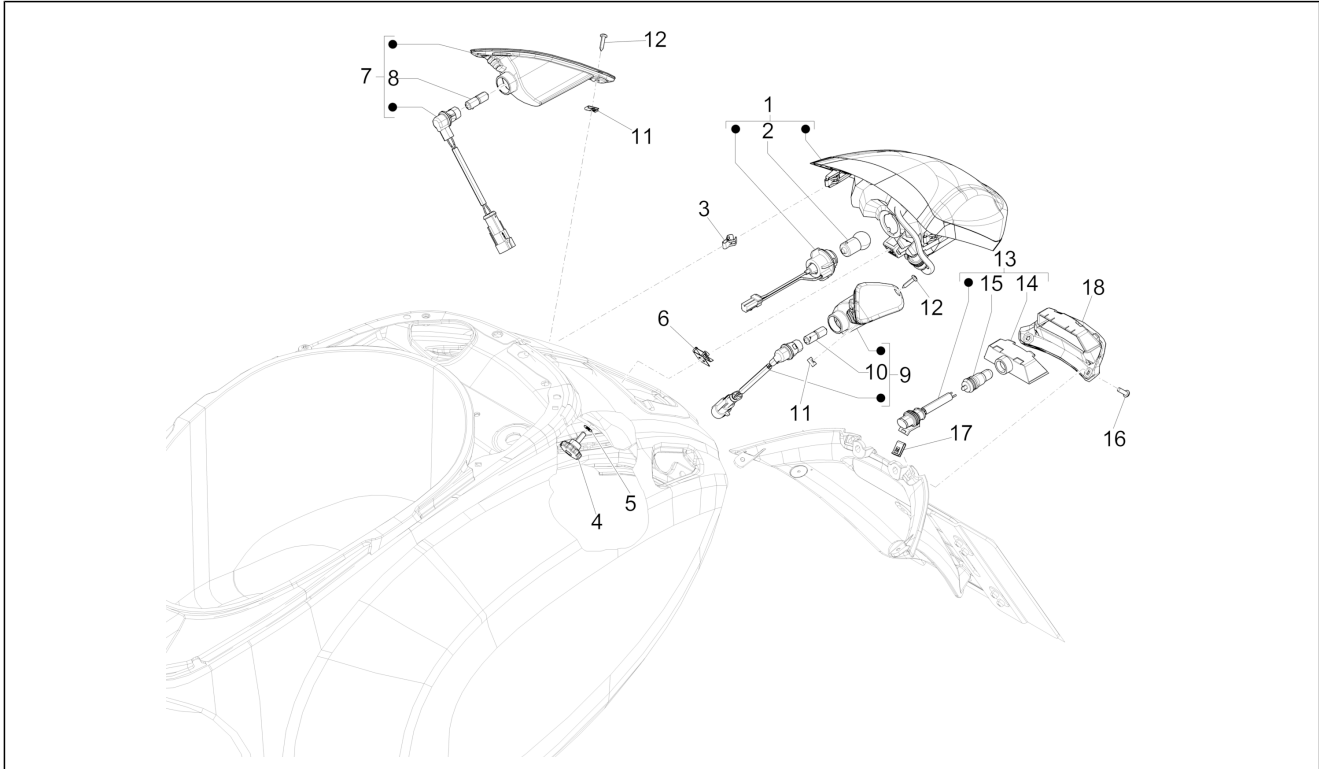

Group	Electrical system
Code	06.04
Description	Rear headlamps - Turn signal lamps
Service	1

Pos.	Code	Description	Qty	Variants
				Colour:DRAGON RED[894] Model version:ABS Version[ABS] Country:Australia[AU] Colour:BLACK[79/A] Model version:ABS Version[ABS] Country:Japan[JP] Colour:Silk grey[701/C] Model version:ABS Version[ABS] Country:China[CN] Colour:Beige unique 518/A[518/A] Model version:ABS Version[ABS] Country:China[CN] Colour:Midnight Blue[222/A] Model version:ABS Version[ABS] Country:China[CN] Colour:DRAGON RED[894] Model version:ABS Version[ABS] Country:Taiwan[TN] Colour:Silk grey[701/C] Model version:ABS Version[ABS] Country:Taiwan[TN] Colour:BLACK[79/A] Model version:ABS Version[ABS] Country:Taiwan[TN] Colour:Beige unique 518/A[518/A] Model version:ABS Version[ABS] Country:Taiwan[TN] Colour:BLACK[79/A] Model version:ABS Version[ABS] Country:Australia[AU] Colour:White[544] Model version:ABS Version[ABS] Country:Japan[JP] Colour:Midnight Blue[222/A] Model version:ABS Version[ABS] Country:Japan[JP] Colour:Silk grey[701/C] Model version:ABS Version[ABS]