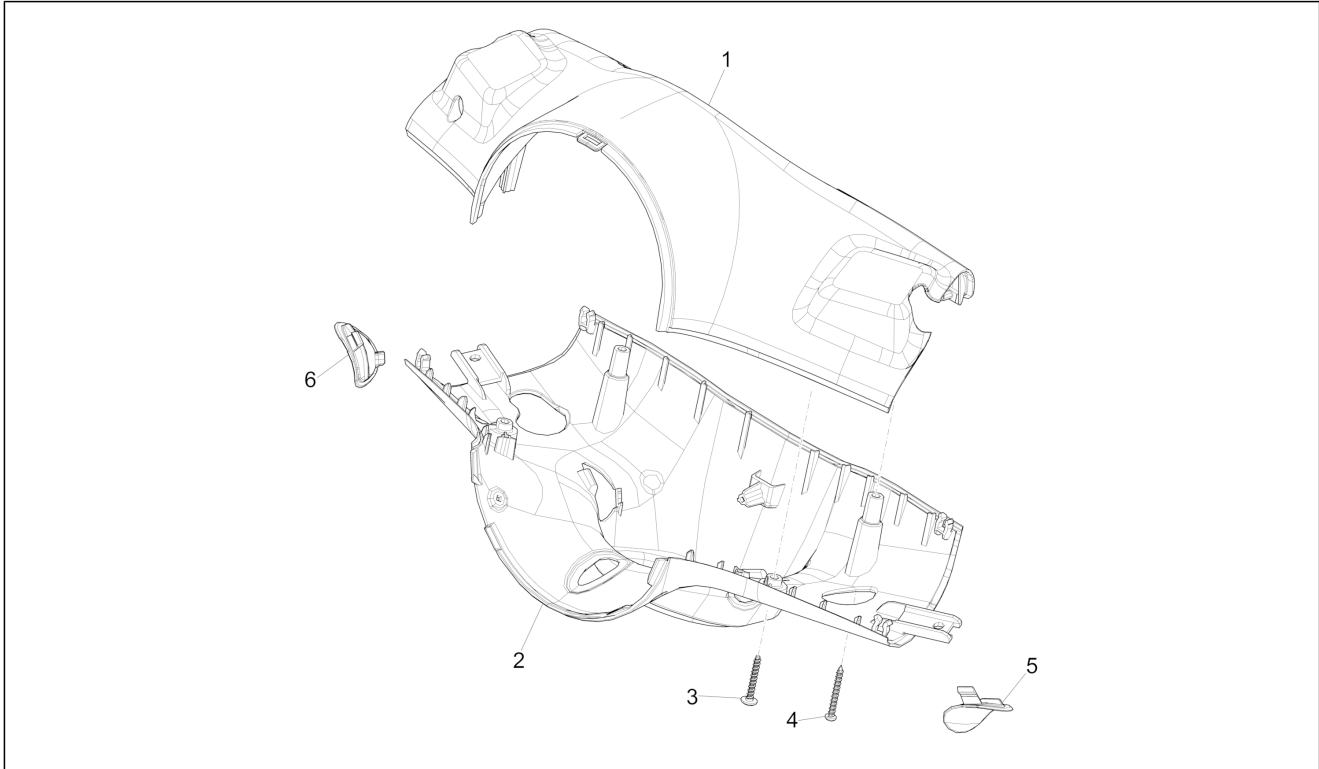

Group	Handlebars/Steering
Code	03.01
Description	Handlebars coverages
Service	1

Pos.	Code	Description	Qty	Variants
				Country:Taiwan[TN] Colour:Silk grey[701/C] Model version:ABS Version[ABS] Country:China[CN] Colour:Silk grey[701/C] Model version:ABS Version[ABS] Country:Export Version[EX] Colour:Silk grey[701/C] Model version:ABS Version[ABS] Country:Thailand[TH] Colour:Silk grey[701/C] Model version:ABS Version[ABS] Country:Thailand[TH] Colour:Silk grey[701/C] Model version:ABS Version[ABS] Country:Indonesia[ID] Colour:Silk grey[701/C] Model version:ABS Version[ABS] Country:Australia[AU] Colour:Silk grey[701/C] Model version:ABS Version[ABS] Country:China[CN] Colour:Silk grey[701/C] Model version:ABS Version[ABS] Country:Taiwan[TN] Colour:Silk grey[701/C] Model version:ABS Version[ABS] Country:Japan[JP]
2		Handlebar lower cover	1	
2		Handlebar lower cover	1	Colour:White[544] Model version:ABS Version[ABS] Yacht club version[YC] Country:Taiwan[TN] Colour:White[544] Model version:ABS Version[ABS] Yacht club version[YC] Country:Indonesia[ID] Colour:White[544] Model version:ABS Version[ABS] Yacht club version[YC]