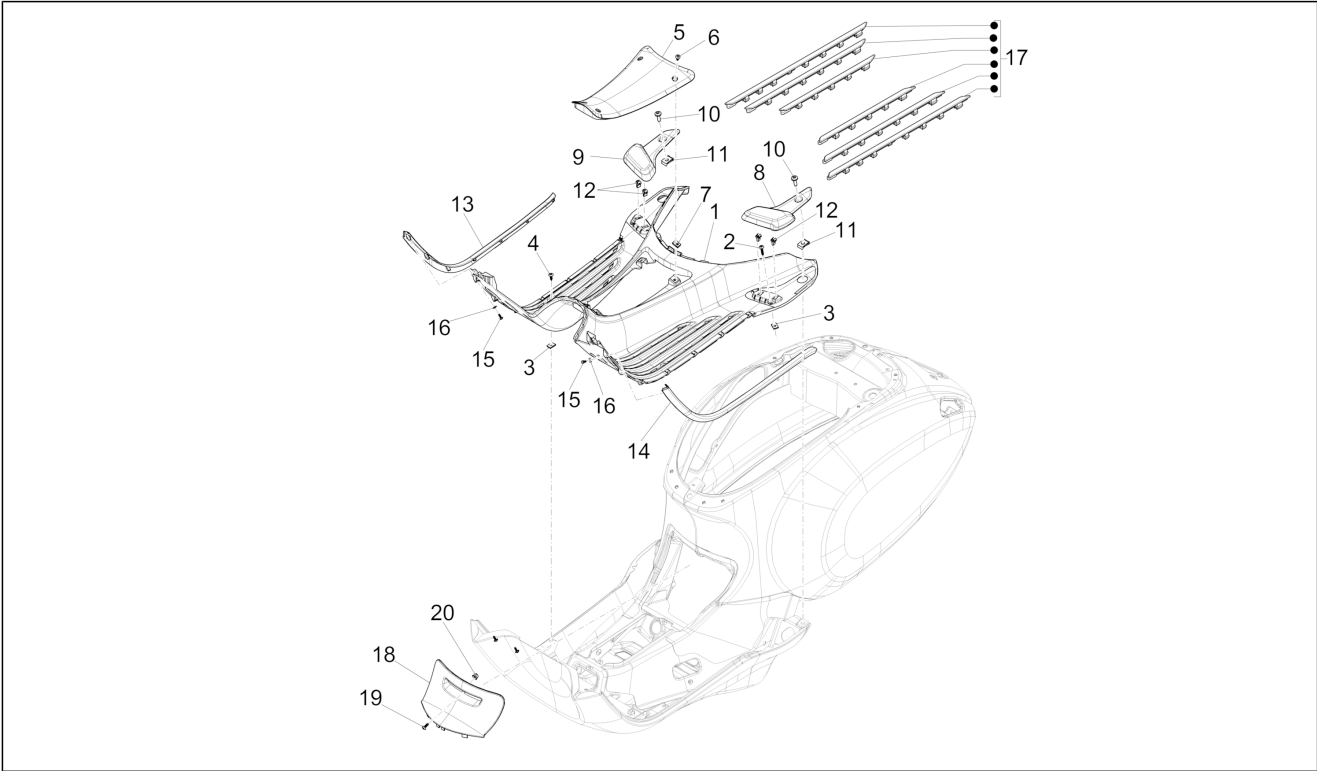

Vespa Primavera 150
EVPR000EX5 Vespa Primavera 150 4T 3V IGET ABS-NOABS
E2-E3-E4 2016 - 2019 (APAC)

Chassis prefix: RP8M8222, RP8M8221,
RP8M8241, RP8M8242
Engine prefix: M828M, M826M, M82CM,
M82GM

Group	Frame - Plastic parts - Coachwork
Code	02.31
Description	Central cover - Footrests
Service	1

Pos.	Code	Description	Qty	Variants
				Model version:ABS Version[ABS] Country:Export Version[EX] Colour:Silk grey[701/C] Model version:ABS Version[ABS] Country:Export Version[EX] Colour:[283/A] Model version:ABS Version[ABS] Country:Export Version[EX] Colour:White[544] Model version:ABS Version[ABS] Country:Australia[AU] Colour:Midnight Blue[222/A] Model version:ABS Version[ABS] Country:Australia[AU] Colour:[283/A] Model version:ABS Version[ABS] Country:Australia[AU] Colour:DRAGON RED[894] Model version:ABS Version[ABS] Country:Australia[AU] Colour:White[544] Model version:ABS Version[ABS] Country:Thailand[TH] Colour:Midnight Blue[222/A] Model version:ABS Version[ABS] Country:Export Version[EX] Colour:DRAGON RED[894] Model version:ABS Version[ABS] Country:Thailand[TH] Colour:Silk grey[701/C] Model version:ABS Version[ABS] Country:Thailand[TH] Colour:BLACK[79/A] Model version:ABS Version[ABS] Country:Thailand[TH] Colour:White[544] Model version:ABS Version[ABS] Country:Thailand[TH]