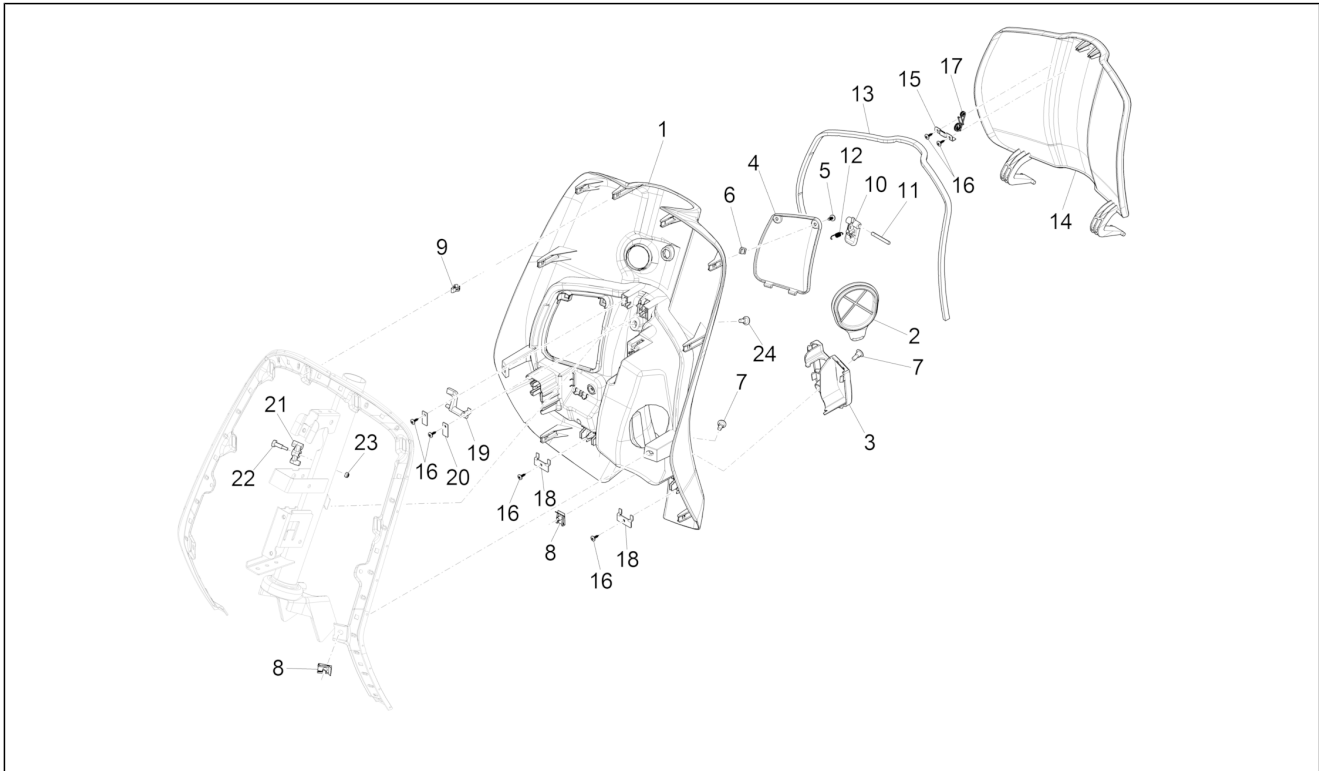

Group	Frame - Plastic parts - Coachwork
Code	02.30
Description	Front glove-box - Knee-guard panel
Service	1

Pos.	Code	Description	Qty	Variants
1		Front top box	1	Colour:D05 - Blue glossy VN[D05] Model version:ABS Version[ABS] Country:Export Version[EX] Colour:D05 - Blue glossy VN[D05] Model version:ABS Version[ABS] Country:China[CN] Colour:D05 - Blue glossy VN[D05] Model version:ABS Version[ABS] Country:Australia[AU] Colour:D05 - Blue glossy VN[D05] Model version:ABS Version[ABS] Country:Japan[JP] Colour:D05 - Blue glossy VN[D05] Model version:ABS Version[ABS] Country:Indonesia[ID] Colour:D05 - Blue glossy VN[D05] Model version:ABS Version[ABS] Country:Thailand[TH]
1		Front glove comp.	1	Colour:Matte red - RW[RW] Model version:ABS Version[ABS] "Sport" version[S] Country:Thailand[TH]
1		Front glove comp.	1	Colour:Midnight Blue[222/A] Model version:ABS Version[ABS] Country:Export Version[EX] Colour:Midnight Blue[222/A] Model version:ABS Version[ABS] Country:Australia[AU] Colour:Midnight Blue[222/A] Model version:ABS Version[ABS] Country:China[CN] Colour:Midnight Blue[222/A] Model version:ABS Version[ABS] Country:Taiwan[TN] Colour:Midnight Blue[222/A] Model version:ABS Version[ABS] Country:Japan[JP]
1		Front glove comp.	1	Colour:Light blue 294/A[294/A]