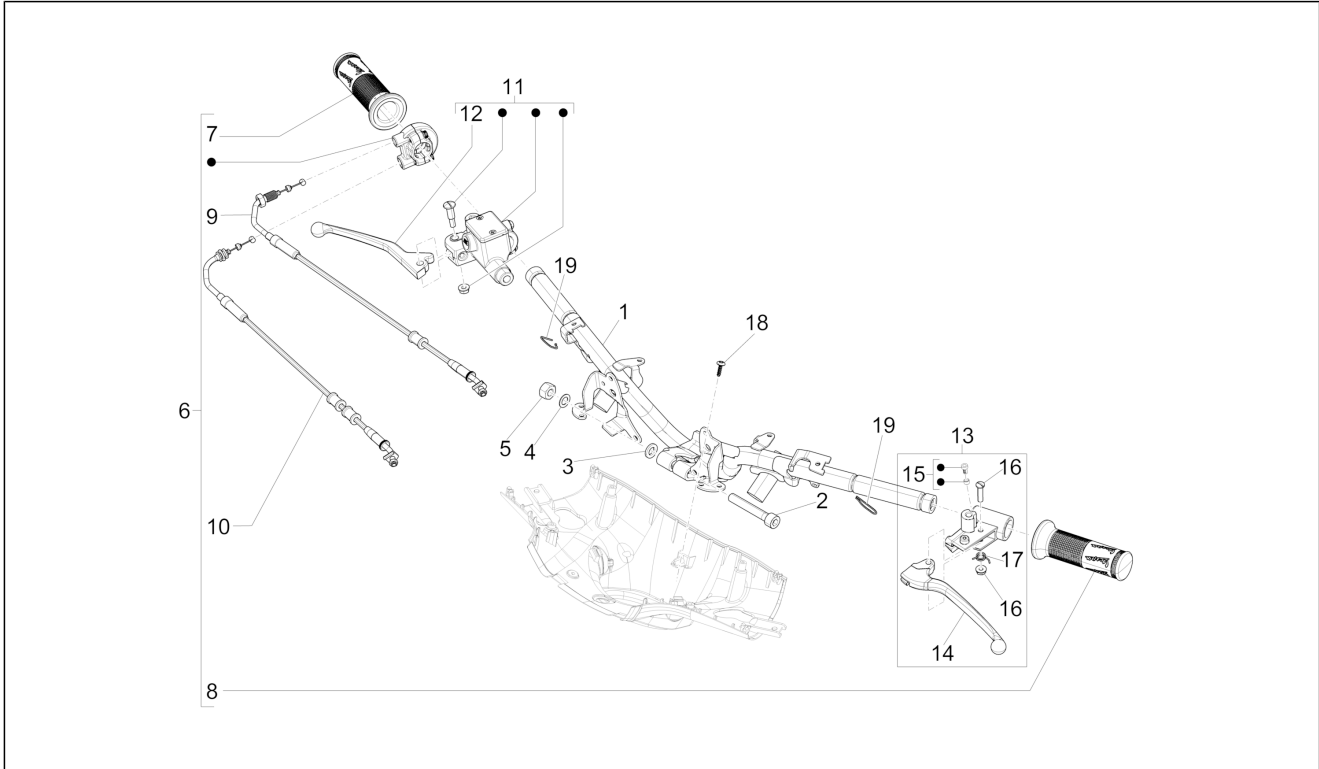

Vespa Primavera 150
EVPR000EX5 Vespa Primavera 150 4T 3V IGET ABS-NOABS
E2-E3-E4 2016 - 2019 (APAC)

Chassis prefix: RP8M8222, RP8M8221,
RP8M8241, RP8M8242
Engine prefix: M828M, M826M, M82CM,
M82GM

Group	Handlebars/Steering
Code	03.06
Description	Handlebars - Master cil.
Service	1

Pos.	Code	Description	Qty	Variants
				Country:Taiwan[TN] Colour:White[544] Model version:ABS Version[ABS] Yacht club version[YC] Country:Thailand[TH] Colour:DRAGON RED[894] Model version:ABS Version[ABS] Country:Japan[JP] Colour:Midnight Blue[222/A] Model version:ABS Version[ABS] Country:Australia[AU] Colour:DRAGON RED[894] Model version:ABS Version[ABS] Country:Australia[AU] Colour:BLACK[79/A] Model version:ABS Version[ABS] Country:Japan[JP] Colour:Brown 140/A[140/A] Model version:ABS Version[ABS] 50° Version[50] Country:Taiwan[TN] Colour:Brown 140/A[140/A] Model version:ABS Version[ABS] 50° Version[50] Country:Thailand[TH] Colour:Brown 140/A[140/A] Model version:ABS Version[ABS] 50° Version[50] Country:Indonesia[ID] Colour:Brown 140/A[140/A] Model version:ABS Version[ABS] 50° Version[50] Country:Export Version[EX] Colour:Brown 140/A[140/A] Model version:ABS Version[ABS] 50° Version[50] Country:China[CN] Colour:Brown 140/A[140/A] Model version:ABS Version[ABS] 50° Version[50] Country:Australia[AU] Colour:Silk grey[701/C] Model version:ABS Version[ABS] Country:China[CN] Colour:Beige unique 518/A[518/A]