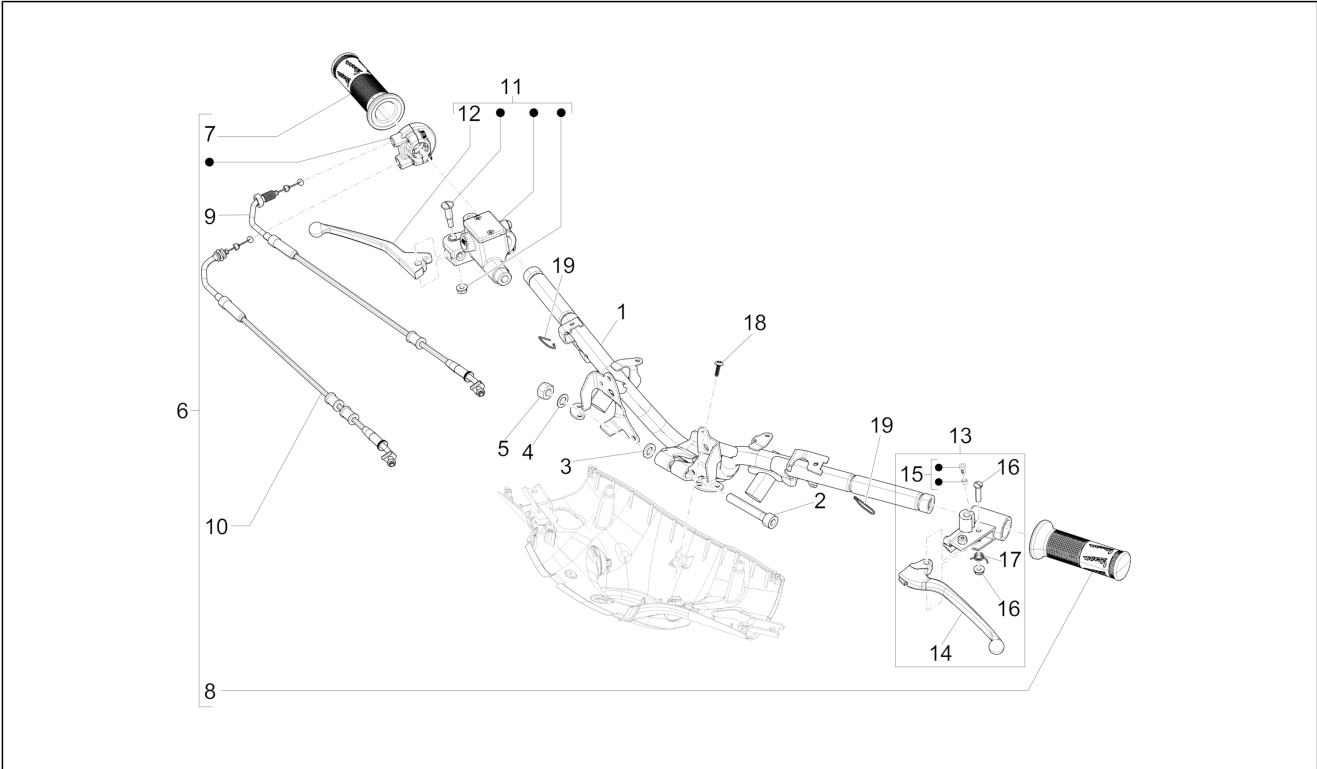

Vespa Primavera 150
EVPR000EX5 Vespa Primavera 150 4T 3V IGET ABS-NOABS
E2-E3-E4 2016 - 2019 (APAC)

Chassis prefix: RP8M8222, RP8M8221,
RP8M8241, RP8M8242
Engine prefix: M828M, M826M, M82CM,
M82GM

Group	Handlebars/Steering
Code	03.06
Description	Handlebars - Master cil.
Service	1

Pos.	Code	Description	Qty	Variants
				Country:Indonesia[ID] Colour:White[544] Country:Taiwan[TN] Model version:ABS Version[ABS] Colour:White[544] Model version:ABS Version[ABS] Colour:White[544] Country:Australia[AU] Model version:ABS Version[ABS] Colour:Silk grey[701/C] Model version:No ABS Version[NO ABS] Country:Indonesia[ID] Colour:White[544] Model version:ABS Version[ABS] Country:Taiwan[TN] Colour:Midnight Blue[222/A] Model version:ABS Version[ABS] Country:Taiwan[TN] Colour:Silk grey[701/C] Model version:ABS Version[ABS] Country:Taiwan[TN] Colour:DRAGON RED[894] Model version:ABS Version[ABS] Country:Taiwan[TN] Colour:BLACK[79/A] Model version:ABS Version[ABS] Country:Taiwan[TN] Colour:Midnight Blue[222/A] Country:China[CN] Model version:ABS Version[ABS] Colour:Midnight Blue[222/A] Model version:No ABS Version[NO ABS] Country:Indonesia[ID] Colour:Midnight Blue[222/A] Country:Taiwan[TN] Model version:ABS Version[ABS] Colour:Silk grey[701/C] Model version:ABS Version[ABS]