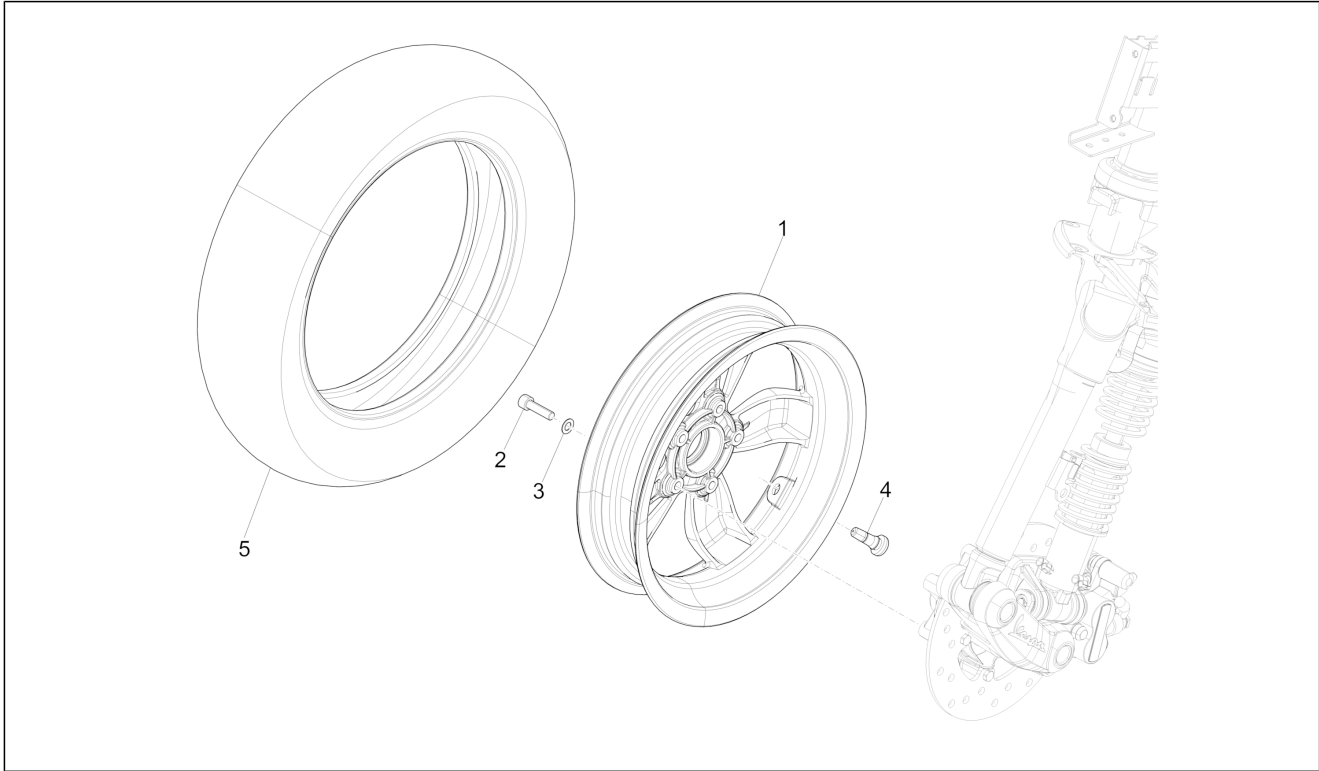

Group	Suspensions - Wheels
Code	04.11
Description	Front wheel
Service	1

Pos.	Code	Description	Qty	Variants
				Colour:DRAGON RED[894] Model version:ABS Version[ABS] Country:Thailand[TH] Colour:Silk grey[701/C] Model version:ABS Version[ABS] Country:Thailand[TH] Colour:BLACK[79/A] Model version:ABS Version[ABS] Country:Thailand[TH] Colour:White[544] Model version:ABS Version[ABS] Country:Thailand[TH] Colour:Silk grey[701/C] Model version:ABS Version[ABS] Country:Thailand[TH] Colour:DRAGON RED[894] Model version:ABS Version[ABS] Country:Thailand[TH] Colour:White[544] Model version:ABS Version[ABS] Country:Taiwan[TN] Colour:[283/A] Model version:ABS Version[ABS] Country:Indonesia[ID] Colour:White[544] Model version:ABS Version[ABS] Country:Indonesia[ID] Colour:Midnight Blue[222/A] Model version:ABS Version[ABS] Country:Indonesia[ID] Colour:Silk grey[701/C] Model version:ABS Version[ABS] Country:Indonesia[ID] Colour:BLACK[79/A] Model version:ABS Version[ABS] Country:Indonesia[ID] Colour:DRAGON RED[894] Model version:ABS Version[ABS]