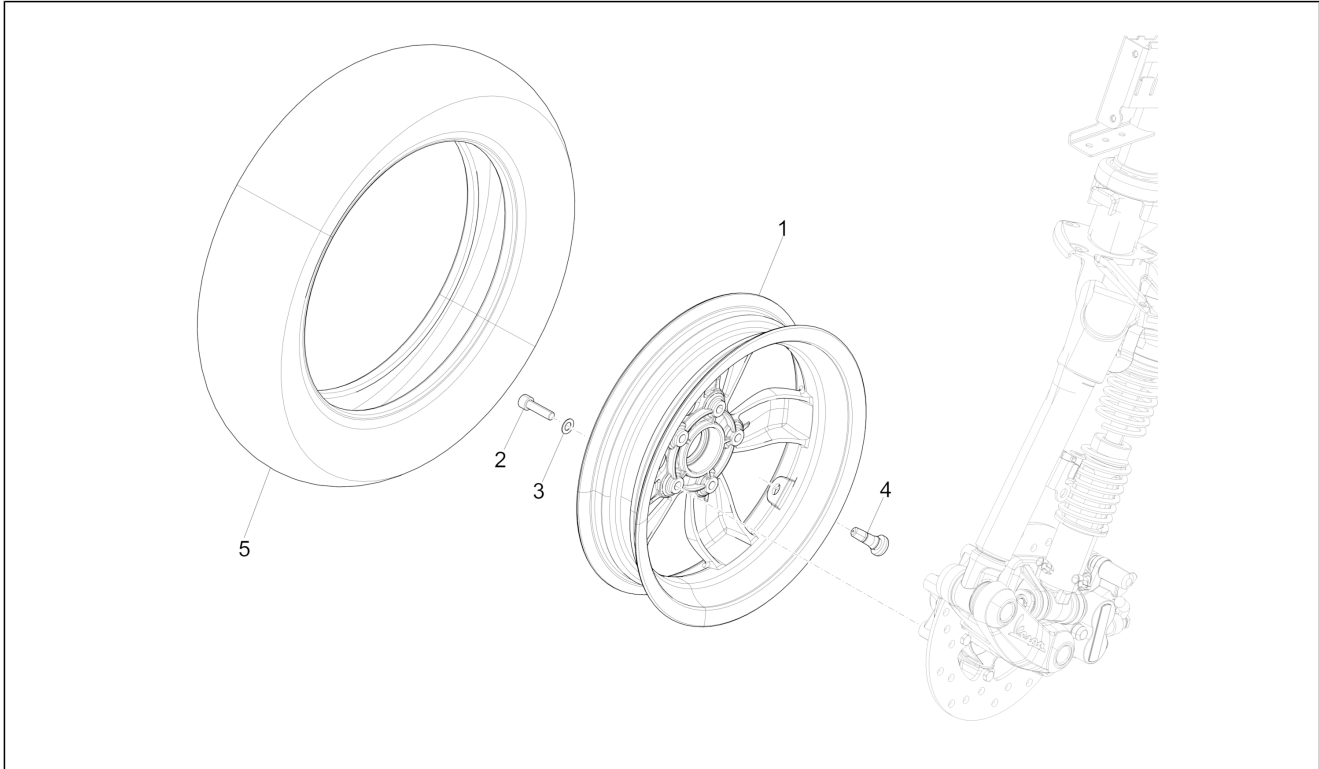

Group	Suspensions - Wheels
Code	04.11
Description	Front wheel
Service	1

Pos.	Code	Description	Qty	Variants
				Country:Export Version[EX] Colour:DRAGON RED[894] Model version:ABS Version[ABS] Country:Export Version[EX] Colour:BLACK[79/A] Model version:ABS Version[ABS] Country:China[CN] Colour:White[544] Model version:ABS Version[ABS] Country:Export Version[EX] Colour:White[544] Model version:ABS Version[ABS] Country:China[CN] Colour:DRAGON RED[894] Model version:ABS Version[ABS] Country:China[CN] Colour:[283/A] Model version:ABS Version[ABS] Country:China[CN] Colour:BLACK[79/A] Model version:ABS Version[ABS] Country:Japan[JP] Colour:[283/A] Model version:ABS Version[ABS] Country:Japan[JP] Colour:White[544] Model version:ABS Version[ABS] Country:Japan[JP] Colour:BLACK[79/A] Model version:ABS Version[ABS] Country:Export Version[EX] Colour:Silk grey[701/C] Model version:ABS Version[ABS] Country:Export Version[EX] Colour:[283/A] Model version:ABS Version[ABS] Country:Export Version[EX] Colour:White[544]