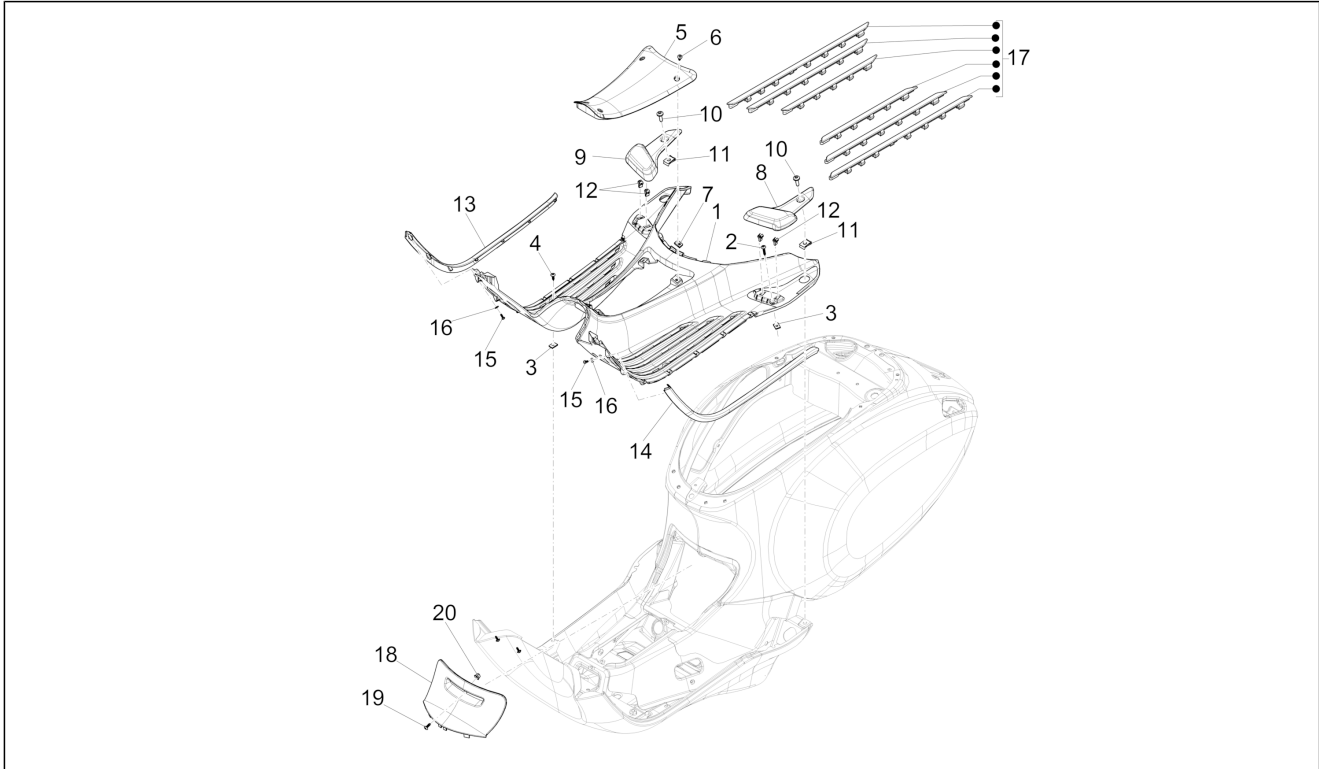

Vespa Primavera 150
EVPR000EX5 Vespa Primavera 150 4T 3V IGET ABS-NOABS
E2-E3-E4 2016 - 2019 (APAC)

Chassis prefix: RP8M8222, RP8M8221,
RP8M8241, RP8M8242
Engine prefix: M828M, M826M, M82CM,
M82GM

Group	Frame - Plastic parts - Coachwork
Code	02.31
Description	Central cover - Footrests
Service	1

Pos.	Code	Description	Qty	Variants
				Model version:ABS Version[ABS] Colour:DRAGON RED[894] Model version:No ABS Version[NO ABS] Country:Indonesia[ID] Colour:DRAGON RED[894] Model version:ABS Version[ABS] Country:Taiwan[TN] Colour:DRAGON RED[894] Country:Australia[AU] Model version:ABS Version[ABS] Colour:DRAGON RED[894] Model version:ABS Version[ABS] Country:Export Version[EX] Colour:DRAGON RED[894] Country:Taiwan[TN] Model version:ABS Version[ABS] Colour:DRAGON RED[894] Model version:ABS Version[ABS] Country:Indonesia[ID] Colour:DRAGON RED[894] Model version:ABS Version[ABS] Country:Export Version[EX] Colour:DRAGON RED[894] Model version:ABS Version[ABS] Country:China[CN] Colour:DRAGON RED[894] Model version:ABS Version[ABS] Country:Australia[AU] Colour:DRAGON RED[894] Model version:ABS Version[ABS] Country:Thailand[TH] Colour:DRAGON RED[894] Model version:ABS Version[ABS] Country:Thailand[TH] Colour:DRAGON RED[894] Model version:ABS Version[ABS] Country:Indonesia[ID] Colour:DRAGON RED[894]