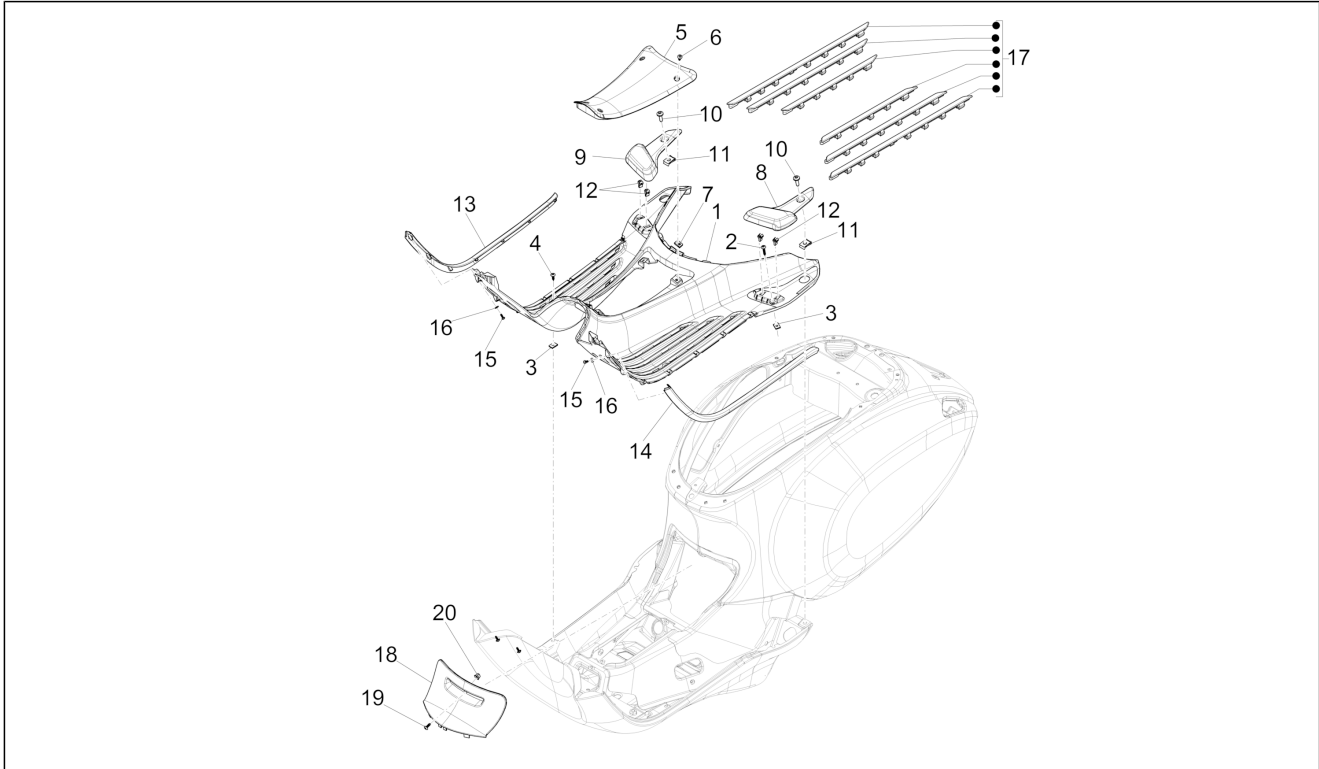

Vespa Primavera 150
EVPR000EX5 Vespa Primavera 150 4T 3V IGET ABS-NOABS
E2-E3-E4 2016 - 2019 (APAC)

Chassis prefix: RP8M8222, RP8M8221,
RP8M8241, RP8M8242
Engine prefix: M828M, M826M, M82CM,
M82GM

Group	Frame - Plastic parts - Coachwork
Code	02.31
Description	Central cover - Footrests
Service	1

Pos.	Code	Description	Qty	Variants
				Country:Indonesia[ID] Colour:[283/A] Model version:ABS Version[ABS] Country:Taiwan[TN] Colour:White[544] Model version:ABS Version[ABS] Yacht club version[YC] Country:Japan[JP] Colour:White[544] Model version:ABS Version[ABS] Yacht club version[YC] Country:China[CN] Colour:White[544] Model version:ABS Version[ABS] Country:Export Version[EX] Colour:BLACK[79/A] Model version:ABS Version[ABS] Country:Export Version[EX] Colour:Midnight Blue[222/A] Model version:ABS Version[ABS] Country:Export Version[EX] Colour:DRAGON RED[894] Model version:ABS Version[ABS] Country:Export Version[EX] Colour:BLACK[79/A] Model version:ABS Version[ABS] Country:China[CN] Colour:White[544] Model version:ABS Version[ABS] Country:Export Version[EX] Colour:White[544] Model version:ABS Version[ABS] Country:China[CN] Colour:DRAGON RED[894] Model version:ABS Version[ABS] Country:China[CN] Colour:[283/A] Model version:ABS Version[ABS] Country:China[CN] Colour:BLACK[79/A]