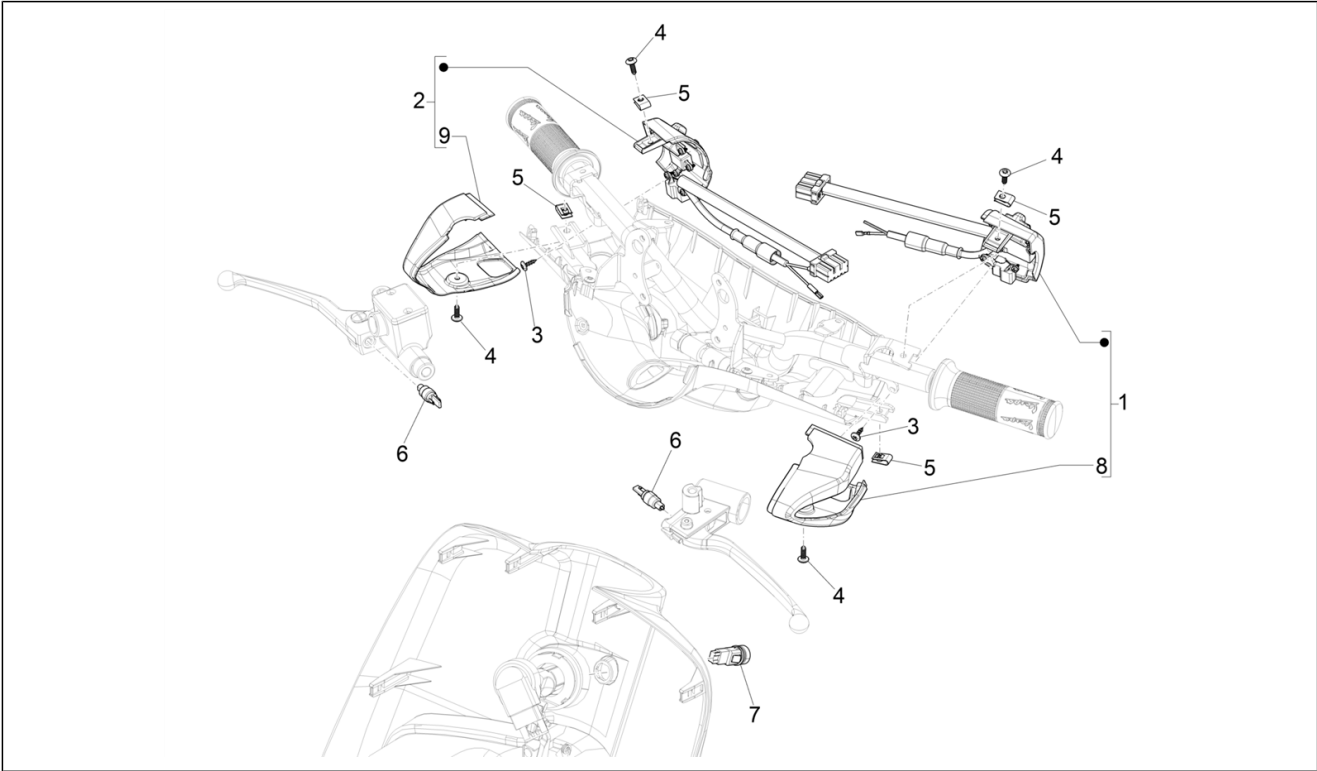

Vespa Primavera 150
EVPR000EX5 Vespa Primavera 150 4T 3V IGET ABS-NOABS
E2-E3-E4 2016 - 2019 (APAC)

Chassis prefix: RP8M8222, RP8M8221,
RP8M8241, RP8M8242
Engine prefix: M828M, M826M, M82CM,
M82GM

Group	Electrical system
Code	06.01
Description	Selectors - Switches - Buttons
Service	1

Pos.	Code	Description	Qty	Variants
				Country:Australia[AU] Model version:ABS Version[ABS] Colour:Competition Black[98/A] Model version:ABS Version[ABS] Country:Export Version[EX] Colour:DRAGON RED[894] Country:Australia[AU] Model version:ABS Version[ABS] Colour:DRAGON RED[894] Model version:ABS Version[ABS] Country:Export Version[EX] Colour:Light Blue 70° (VN)[434] Country:Export Version[EX] Model version:70° Version[70°] ABS Version[ABS] Colour:Midnight Blue[222/A] Country:Australia[AU] Model version:ABS Version[ABS] Colour:White[544] Model version:No ABS Version[NO ABS] Country:Indonesia[ID] Colour:Silk grey[701/C] Model version:ABS Version[ABS] Country:Export Version[EX] Colour:White[544] Model version:ABS Version[ABS] Country:Indonesia[ID] Colour:DRAGON RED[894] Model version:ABS Version[ABS] Country:Indonesia[ID] Colour:Beige[598] Model version:ABS Version[ABS] Country:Export Version[EX] Colour:Midnight Blue[222/A] Model version:ABS Version[ABS] Country:Indonesia[ID] Colour:BLACK[79/A] Model version:ABS Version[ABS] Country:Indonesia[ID]