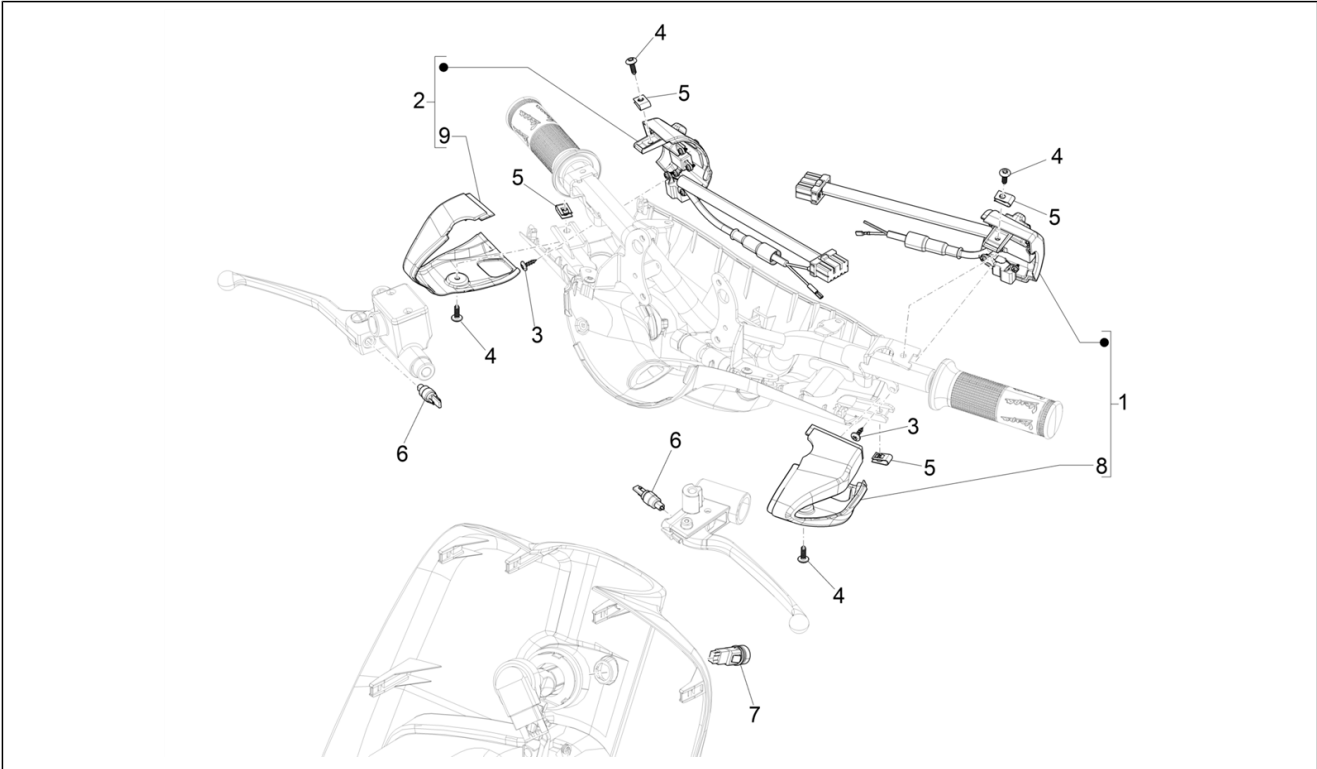

Vespa Primavera 150
EVPR000EX5 Vespa Primavera 150 4T 3V IGET ABS-NOABS
E2-E3-E4 2016 - 2019 (APAC)

Chassis prefix: RP8M8222, RP8M8221,
RP8M8241, RP8M8242
Engine prefix: M828M, M826M, M82CM,
M82GM

Group	Electrical system
Code	06.01
Description	Selectors - Switches - Buttons
Service	1

Pos.	Code	Description	Qty	Variants
				Country:Indonesia[ID] Colour:Competition Black[98/A] Country:Australia[AU] Model version:ABS Version[ABS] Colour:Competition Black[98/A] Model version:ABS Version[ABS] Country:Export Version[EX] Colour:Competition Black[98/A] Country:Taiwan[TN] Model version:ABS Version[ABS] Colour:DRAGON RED[894] Country:Australia[AU] Model version:ABS Version[ABS] Colour:DRAGON RED[894] Model version:ABS Version[ABS] Country:Export Version[EX] Colour:DRAGON RED[894] Country:Taiwan[TN] Model version:ABS Version[ABS] Colour:Light Blue 70° (VN)[434] Country:Export Version[EX] Model version:70° Version[70°] ABS Version[ABS] Colour:Midnight Blue[222/A] Country:Australia[AU] Model version:ABS Version[ABS] Colour:White[544] Model version:No ABS Version[NO ABS] Country:Indonesia[ID] Colour:White[544] Country:China[CN] Model version:ABS Version[ABS] Colour:Silk grey[701/C] Model version:ABS Version[ABS] Country:Export Version[EX] Colour:Midnight Blue[222/A] Model version:ABS Version[ABS] Country:China[CN] Colour:Silk grey[701/C]