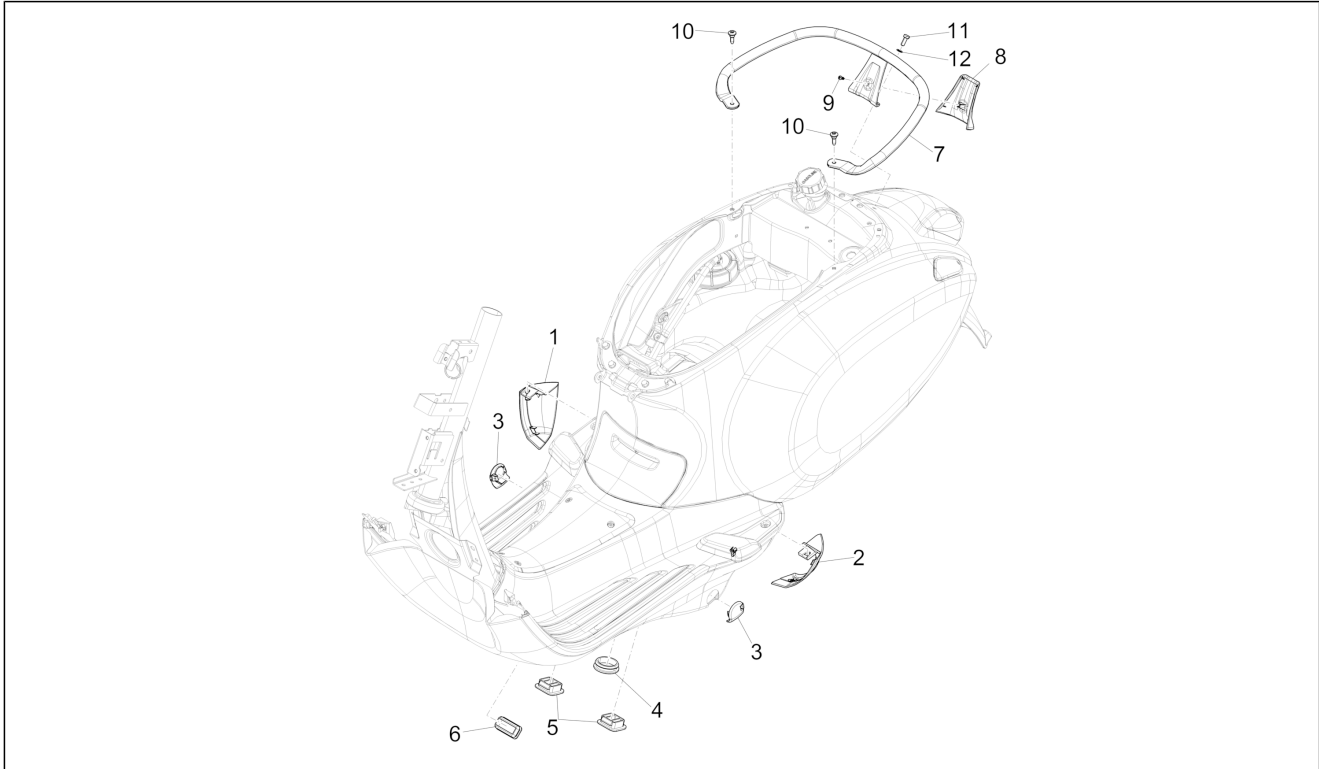

Vespa Primavera 150
EVPR000EX5 Vespa Primavera 150 4T 3V IGET ABS-NOABS
E2-E3-E4 2016 - 2019 (APAC)

Chassis prefix: RP8M8222, RP8M8221,
RP8M8241, RP8M8242
Engine prefix: M828M, M826M, M82CM,
M82GM

Group	Frame - Plastic parts - Coachwork
Code	02.32
Description	Side cover - Spoiler
Service	1

Pos.	Code	Description	Qty	Variants
				Colour:White[544] Model version:No ABS Version[NO ABS] Country:Indonesia[ID] Colour:White[544] Country:China[CN] Model version:ABS Version[ABS] Colour:White[544] Model version:ABS Version[ABS] Country:Indonesia[ID] Colour:White[544] Model version:ABS Version[ABS] Yacht club version[YC] Country:Taiwan[TN] Colour:White[544] Model version:ABS Version[ABS] Yacht club version[YC] Country:Indonesia[ID] Colour:White[544] Model version:ABS Version[ABS] Yacht club version[YC] Country:Export Version[EX] Colour:White[544] Model version:ABS Version[ABS] Yacht club version[YC] Country:Australia[AU] Colour:White[544] Model version:ABS Version[ABS] Yacht club version[YC] Country:Japan[JP] Colour:White[544] Model version:ABS Version[ABS] Yacht club version[YC] Country:China[CN] Colour:White[544] Model version:ABS Version[ABS] Country:Export Version[EX] Colour:White[544] Model version:ABS Version[ABS] Country:Export Version[EX] Colour:White[544] Model version:ABS Version[ABS] Country:China[CN] Colour:White[544] Model version:ABS Version[ABS]