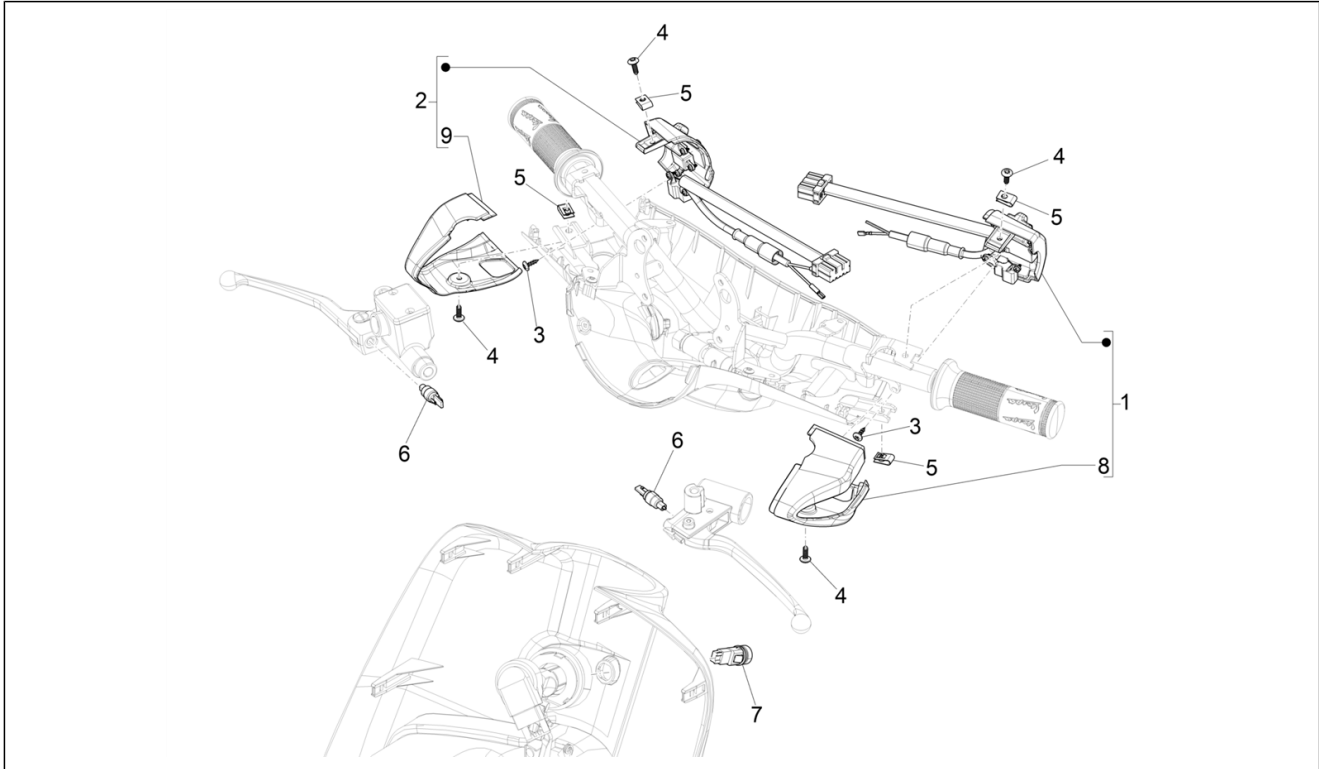

Vespa Primavera 150
EVPR000EX5 Vespa Primavera 150 4T 3V IGET ABS-NOABS
E2-E3-E4 2016 - 2019 (APAC)

Chassis prefix: RP8M8222, RP8M8221,
RP8M8241, RP8M8242
Engine prefix: M828M, M826M, M82CM,
M82GM

Group	Electrical system
Code	06.01
Description	Selectors - Switches - Buttons
Service	1

Pos.	Code	Description	Qty	Variants
				Model version:ABS Version[ABS] Country:Taiwan[TN] Colour:BLACK[79/A] Model version:ABS Version[ABS] Country:Australia[AU] Colour:White[544] Model version:ABS Version[ABS] Country:Japan[JP] Colour:Midnight Blue[222/A] Model version:ABS Version[ABS] Country:Japan[JP] Colour:Silk grey[701/C] Model version:ABS Version[ABS] Country:Japan[JP] Colour:D05 - Blue glossy VN[D05] Model version:ABS Version[ABS] Country:Thailand[TH] Colour:White[544] Model version:ABS Version[ABS] Country:Indonesia[ID] Colour:BLACK[79/A] Model version:ABS Version[ABS] Country:China[CN] Colour:White[544] Model version:ABS Version[ABS] Country:China[CN] Colour:DRAGON RED[894] Model version:ABS Version[ABS] Country:China[CN] Colour:White[544] Model version:ABS Version[ABS] "Sport" version[S] Country:Thailand[TH] Colour:BLACK[79/A] Model version:ABS Version[ABS] "Sport" version[S] Country:Thailand[TH] Colour:Matte red - RW[RW] Model version:ABS Version[ABS] "Sport" version[S] Country:Thailand[TH]