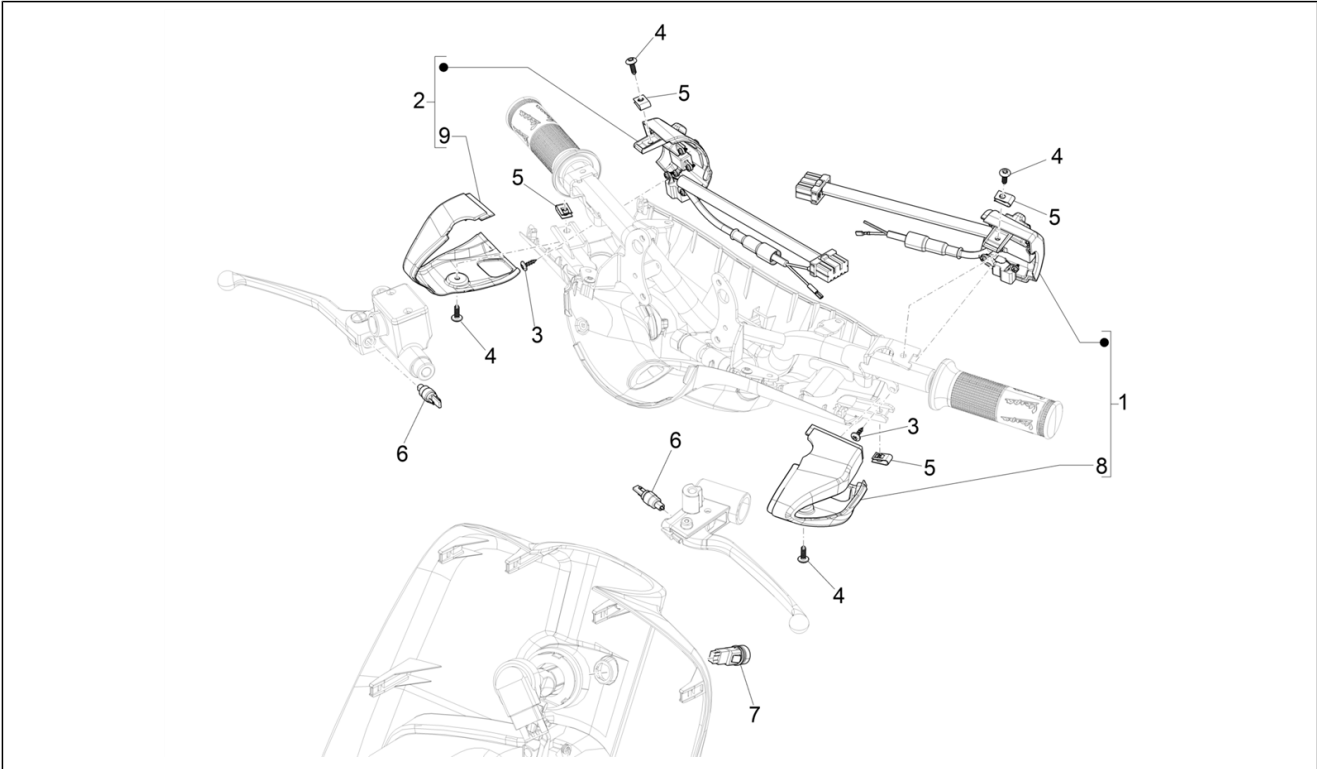

Vespa Primavera 150
EVPR000EX5 Vespa Primavera 150 4T 3V IGET ABS-NOABS
E2-E3-E4 2016 - 2019 (APAC)

Chassis prefix: RP8M8222, RP8M8221,
RP8M8241, RP8M8242
Engine prefix: M828M, M826M, M82CM,
M82GM

Group	Electrical system
Code	06.01
Description	Selectors - Switches - Buttons
Service	1

Pos.	Code	Description	Qty	Variants
				Colour:Silk grey[701/C] Model version:No ABS Version[NO ABS] Country:Indonesia[ID] Colour:White[544] Model version:ABS Version[ABS] Country:Taiwan[TN] Colour:Midnight Blue[222/A] Model version:ABS Version[ABS] Country:Taiwan[TN] Colour:Silk grey[701/C] Model version:ABS Version[ABS] Country:Taiwan[TN] Colour:DRAGON RED[894] Model version:ABS Version[ABS] Country:Taiwan[TN] Colour:BLACK[79/A] Model version:ABS Version[ABS] Country:Taiwan[TN] Colour:Midnight Blue[222/A] Country:China[CN] Model version:ABS Version[ABS] Colour:Midnight Blue[222/A] Model version:No ABS Version[NO ABS] Country:Indonesia[ID] Colour:Midnight Blue[222/A] Country:Taiwan[TN] Model version:ABS Version[ABS] Colour:Silk grey[701/C] Model version:ABS Version[ABS] Country:China[CN] Colour:Brown[135/A] Country:Australia[AU] Model version:ABS Version[ABS] Colour:Brown[135/A] Country:China[CN] Model version:ABS Version[ABS] Colour:Brown[135/A] Model version:No ABS Version[NO ABS]