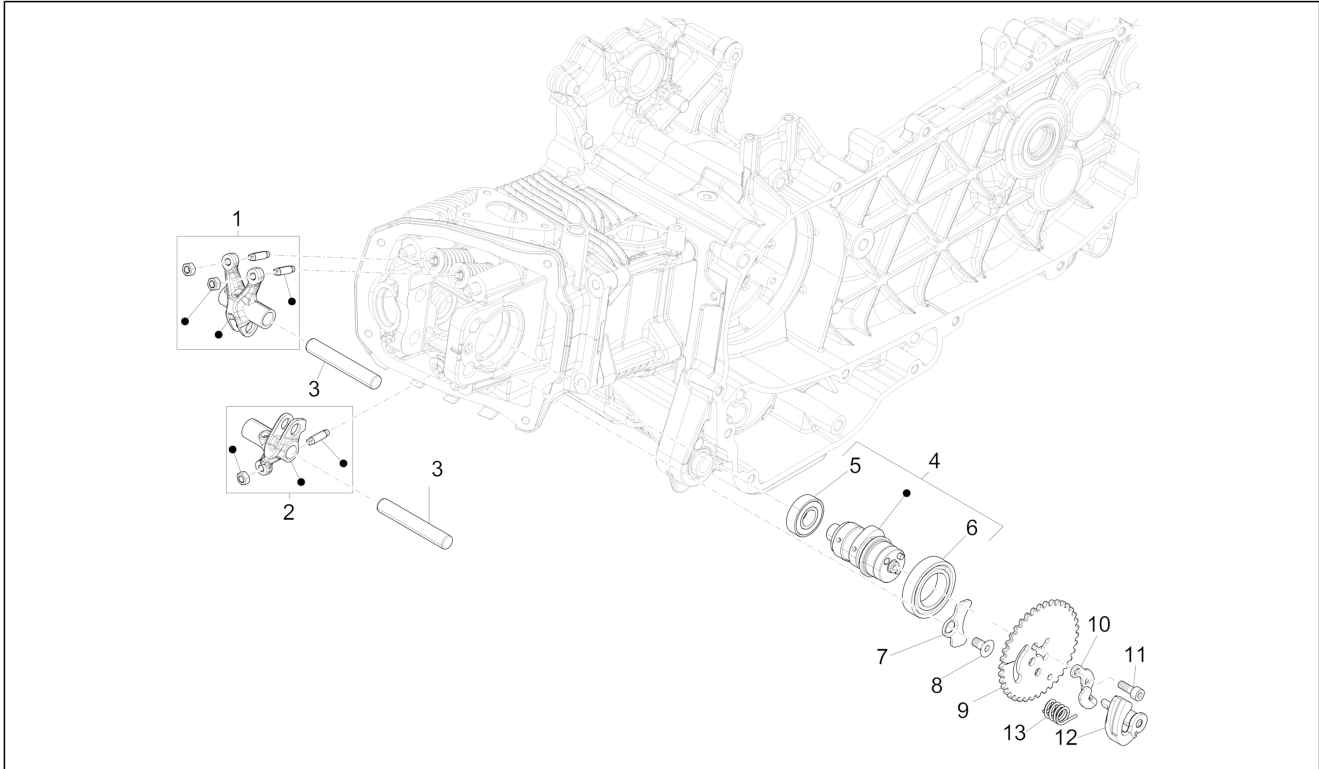

Group	Engine
Code	01.11
Description	Rocking levers support unit
Service	1

Pos.	Code	Description	Qty	Variants
				Country:Taiwan[TN] Colour:Brown 140/A[140/A] Model version:ABS Version[ABS] 50° Version[50] Country:China[CN] Colour:Brown 140/A[140/A] Model version:ABS Version[ABS] 50° Version[50] Country:Australia[AU] Colour:Silk grey[701/C] Model version:ABS Version[ABS] Country:China[CN] Colour:Beige unique 518/A[518/A] Model version:ABS Version[ABS] Country:China[CN] Colour:Midnight Blue[222/A] Model version:ABS Version[ABS] Country:China[CN] Colour:Midnight Blue[222/A] Model version:ABS Version[ABS] Country:Taiwan[TN] Colour:DRAGON RED[894] Model version:ABS Version[ABS] Country:Taiwan[TN] Colour:Silk grey[701/C] Model version:ABS Version[ABS] Country:Taiwan[TN] Colour:BLACK[79/A] Model version:ABS Version[ABS] Country:Taiwan[TN] Colour:Beige unique 518/A[518/A] Model version:ABS Version[ABS] Country:Taiwan[TN] Colour:BLACK[79/A] Model version:ABS Version[ABS] Country:Australia[AU] Colour:White[544] Model version:ABS Version[ABS] Country:Japan[JP] Colour:Midnight Blue[222/A]