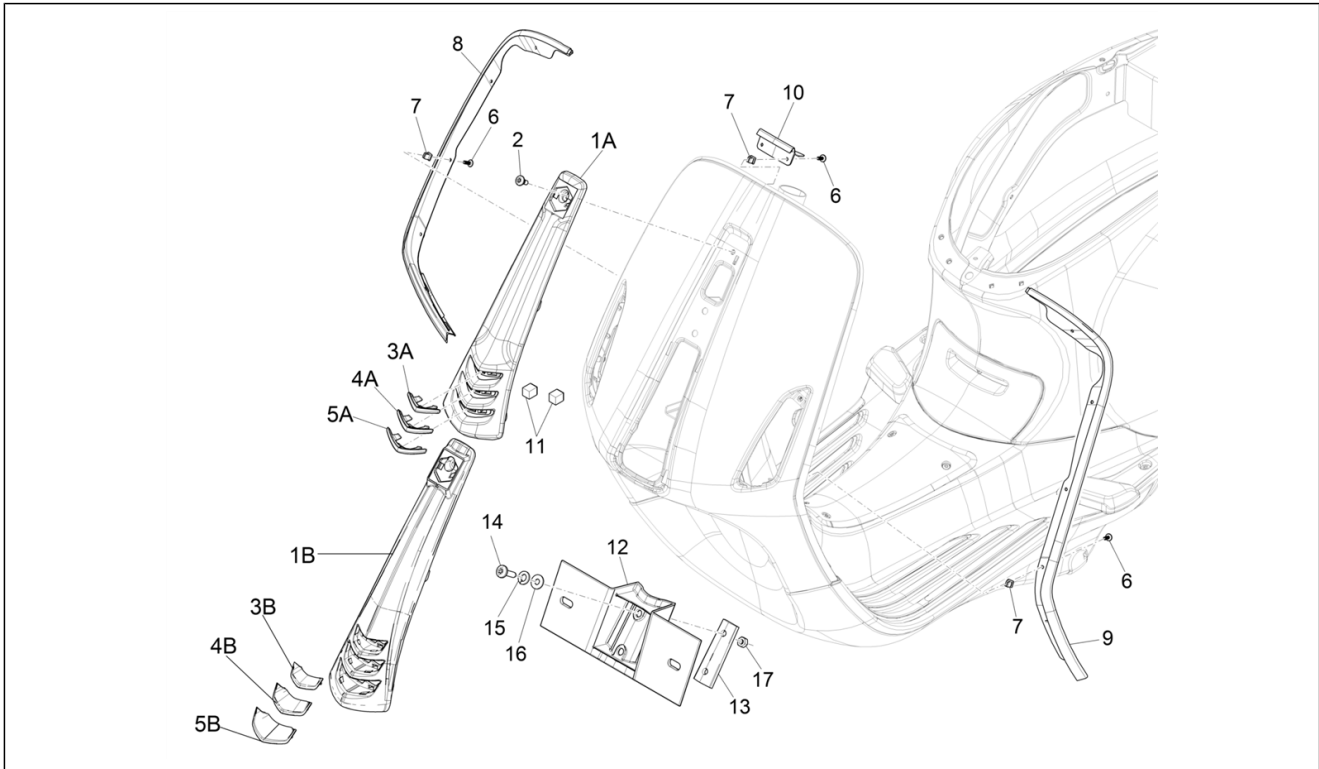

Group	Frame - Plastic parts - Coachwork
Code	02.26
Description	Front shield
Service	1

Pos.	Code	Description	Qty	Variants
				Colour:Competition Black[98/A] Model version:ABS Version[ABS] Country:Thailand[TH] Colour:BLACK[79/A] Model version:ABS Version[ABS] Country:Japan[JP] Colour:BLACK[79/A] Model version:ABS Version[ABS] Country:Taiwan[TN] Colour:BLACK[79/A] Model version:ABS Version[ABS] Country:Australia[AU] Colour:BLACK[79/A] Model version:ABS Version[ABS] Country:China[CN] Colour:BLACK[79/A] Model version:ABS Version[ABS] "Sport" version[S] Country:Thailand[TH]
1B		Painted steering cover	1	Colour:Beige unique 518/A[518/A] Model version:ABS Version[ABS] Country:Indonesia[ID] Colour:Beige unique 518/A[518/A] Model version:ABS Version[ABS] Country:Japan[JP] Colour:Beige unique 518/A[518/A] Model version:ABS Version[ABS] Country:Australia[AU] Colour:Beige unique 518/A[518/A] Model version:ABS Version[ABS] Country:Thailand[TH] Colour:Beige unique 518/A[518/A] Model version:ABS Version[ABS] Country:Export Version[EX] Colour:Beige unique 518/A[518/A] Model version:ABS Version[ABS] Country:China[CN] Colour:Beige unique 518/A[518/A]