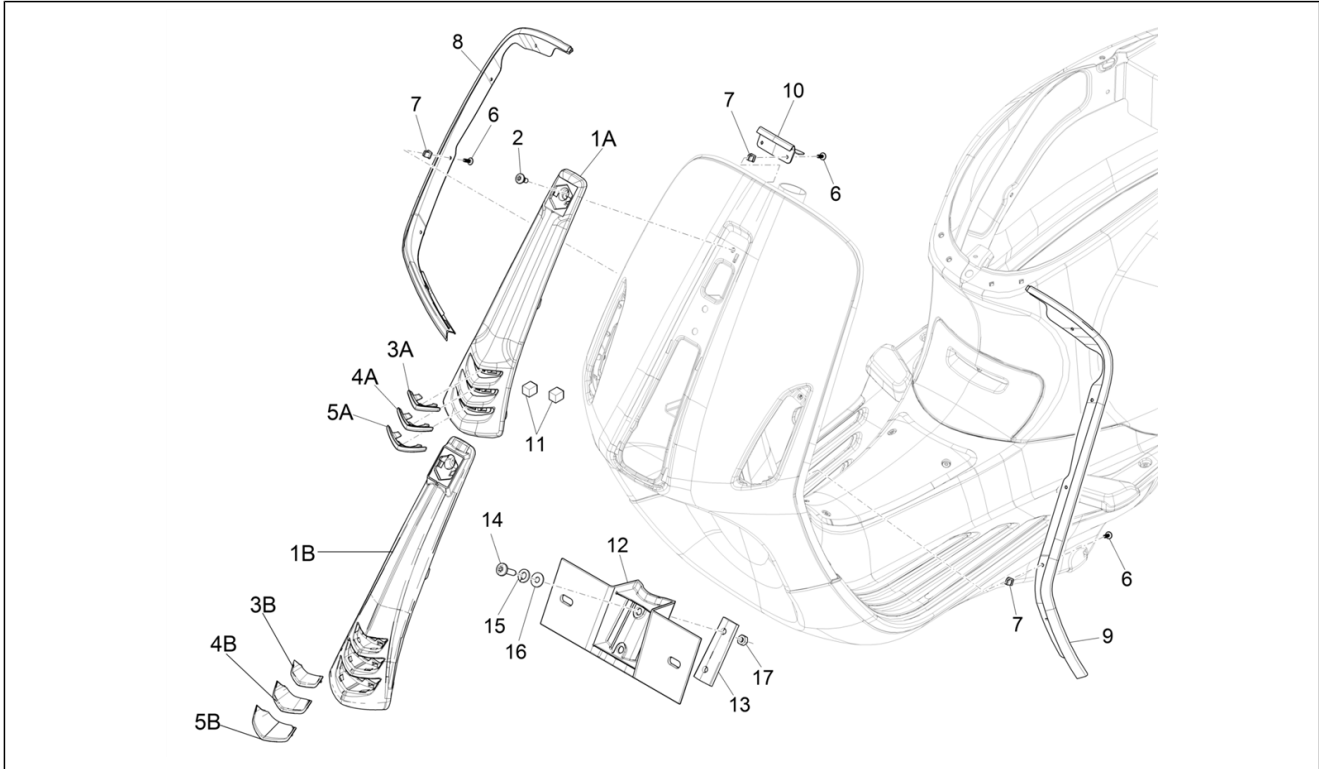

Vespa Primavera 150
EVPR000EX5 Vespa Primavera 150 4T 3V IGET ABS-NOABS
E2-E3-E4 2016 - 2019 (APAC)

Chassis prefix: RP8M8222, RP8M8221,
RP8M8241, RP8M8242
Engine prefix: M828M, M826M, M82CM,
M82GM

Group	Frame - Plastic parts - Coachwork
Code	02.26
Description	Front shield
Service	1

Pos.	Code	Description	Qty	Variants
				Colour:Light blue 294/A[294/A] Model version:ABS Version[ABS] 50° Version[50] Country:Thailand[TH] Colour:Light blue 294/A[294/A] Model version:ABS Version[ABS] 50° Version[50] Country:Indonesia[ID] Colour:Light blue 294/A[294/A] Model version:ABS Version[ABS] 50° Version[50] Country:Export Version[EX] Colour:Light blue 294/A[294/A] Model version:ABS Version[ABS] 50° Version[50] Country:Australia[AU]
1B		Painted steering cover	1	Colour:Brown 140/A[140/A] Model version:ABS Version[ABS] 50° Version[50] Country:Taiwan[TN] Colour:Brown 140/A[140/A] Model version:ABS Version[ABS] 50° Version[50] Country:Thailand[TH] Colour:Brown 140/A[140/A] Model version:ABS Version[ABS] 50° Version[50] Country:Indonesia[ID] Colour:Brown 140/A[140/A] Model version:ABS Version[ABS] 50° Version[50] Country:Export Version[EX] Colour:Brown 140/A[140/A] Model version:ABS Version[ABS] 50° Version[50] Country:Australia[AU]
1B		Painted steering cover	1	Colour:Midnight Blue[222/A] Model version:ABS Version[ABS] Country:China[CN] Colour:Midnight Blue[222/A] Model version:ABS Version[ABS] Country:Taiwan[TN]
1B		Painted steering cover	1	Colour:White[544] Model version:ABS Version[ABS] Country:Export Version[EX] Colour:White[544]