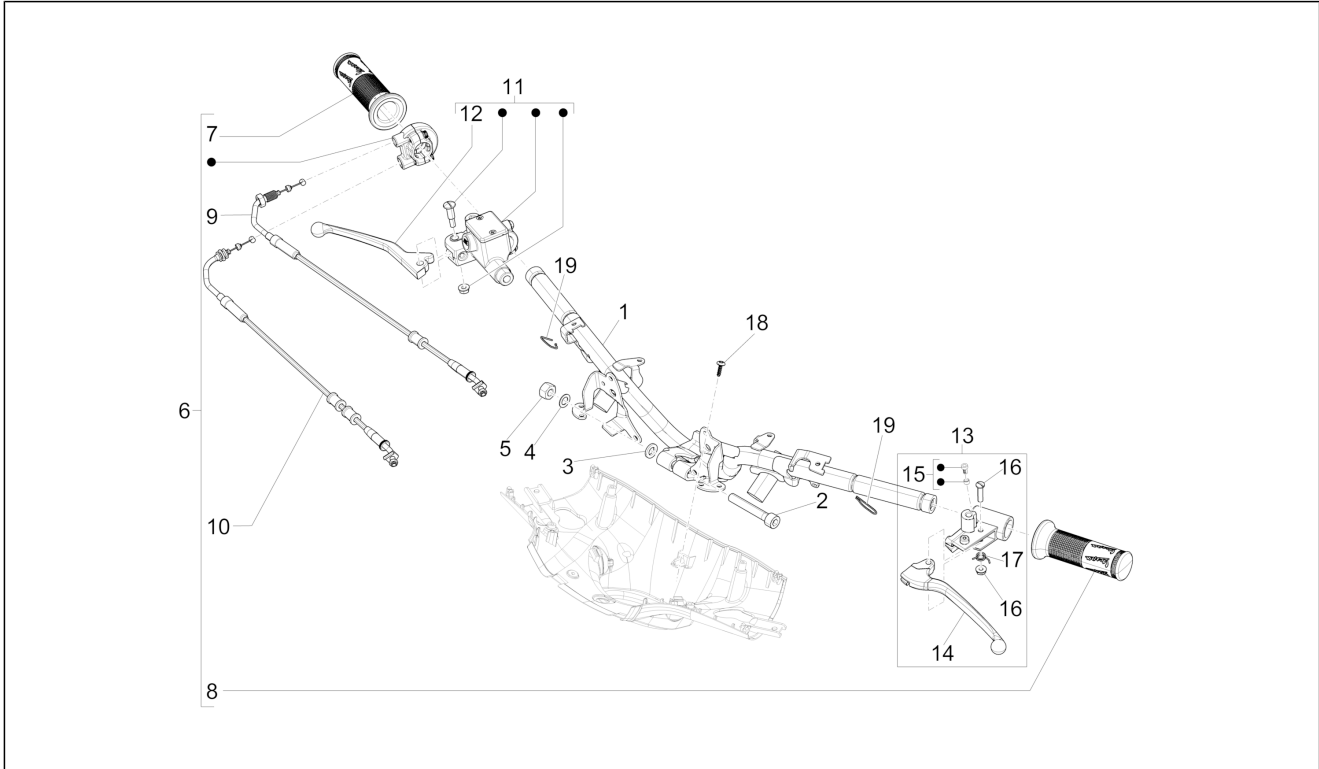

Vespa Primavera 150
EVPR000EX5 Vespa Primavera 150 4T 3V IGET ABS-NOABS
E2-E3-E4 2016 - 2019 (APAC)

Chassis prefix: RP8M8222, RP8M8221,
RP8M8241, RP8M8242
Engine prefix: M828M, M826M, M82CM,
M82GM

Group	Handlebars/Steering
Code	03.06
Description	Handlebars - Master cil.
Service	1

Pos.	Code	Description	Qty	Variants
				Country:Australia[AU] Colour:DRAGON RED[894] Model version:ABS Version[ABS] Country:Thailand[TH] Colour:Silk grey[701/C] Model version:ABS Version[ABS] Country:Thailand[TH] Colour:BLACK[79/A] Model version:ABS Version[ABS] Country:Thailand[TH] Colour:White[544] Model version:ABS Version[ABS] Country:Thailand[TH] Colour:[283/A] Model version:ABS Version[ABS] Country:Indonesia[ID] Colour:White[544] Model version:ABS Version[ABS] Country:Indonesia[ID] Colour:Midnight Blue[222/A] Model version:ABS Version[ABS] Country:Indonesia[ID] Colour:Silk grey[701/C] Model version:ABS Version[ABS] Country:Indonesia[ID] Colour:BLACK[79/A] Model version:ABS Version[ABS] Country:Indonesia[ID] Colour:DRAGON RED[894] Model version:ABS Version[ABS] Country:Indonesia[ID] Colour:BLACK[79/A] Model version:ABS Version[ABS] Country:Australia[AU] Colour:Brown 140/A[140/A] Model version:ABS Version[ABS] 50° Version[50] Country:China[CN] Colour:Light blue 294/A[294/A]