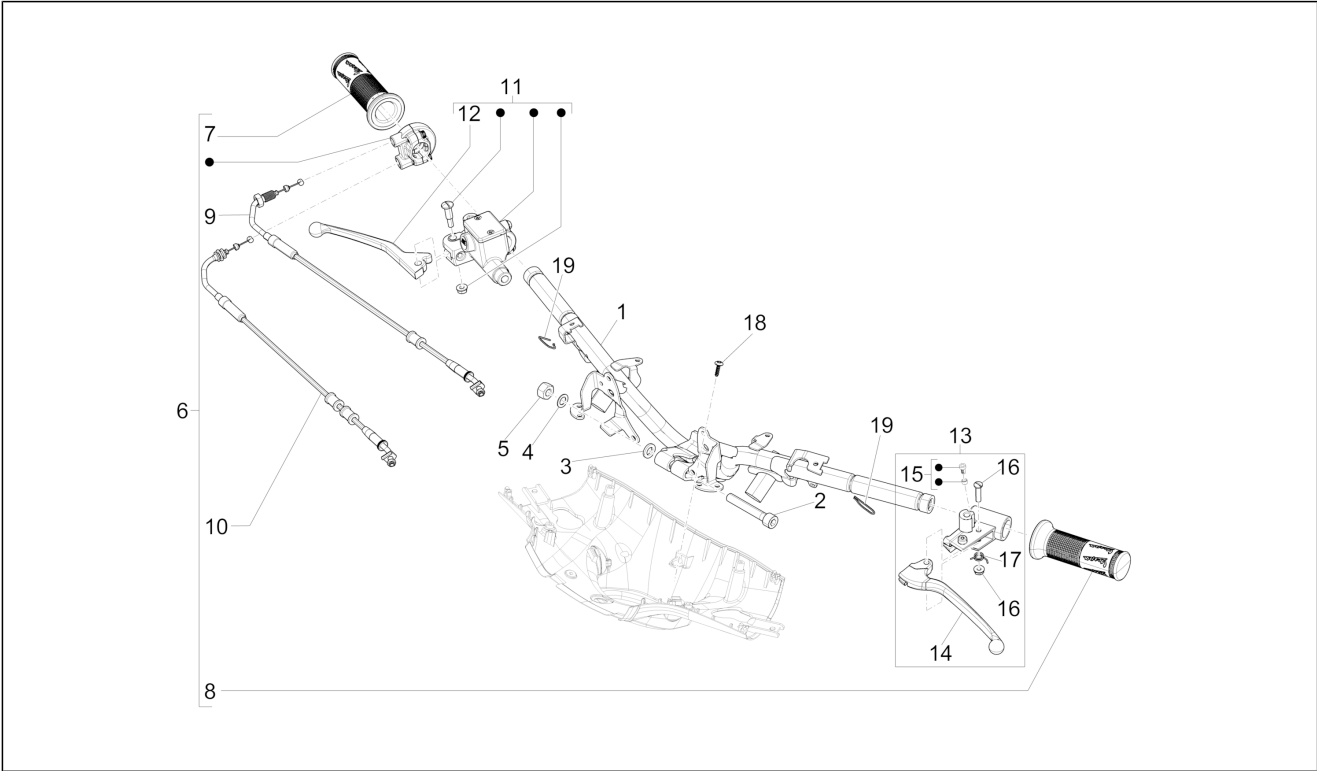

Vespa Primavera 150
EVPR000EX5 Vespa Primavera 150 4T 3V IGET ABS-NOABS
E2-E3-E4 2016 - 2019 (APAC)

Chassis prefix: RP8M8222, RP8M8221,
RP8M8241, RP8M8242
Engine prefix: M828M, M826M, M82CM,
M82GM

Group	Handlebars/Steering
Code	03.06
Description	Handlebars - Master cil.
Service	1

Pos.	Code	Description	Qty	Variants
				Model version:ABS Version[ABS] Country:Australia[AU] Colour:Midnight Blue[222/A] Model version:ABS Version[ABS] Country:Australia[AU] Colour:[283/A] Model version:ABS Version[ABS] Country:Australia[AU] Colour:DRAGON RED[894] Model version:ABS Version[ABS] Country:Australia[AU] Colour:White[544] Model version:ABS Version[ABS] Country:Thailand[TH] Colour:Midnight Blue[222/A] Model version:ABS Version[ABS] Country:Export Version[EX] Colour:DRAGON RED[894] Model version:ABS Version[ABS] Country:Thailand[TH] Colour:Silk grey[701/C] Model version:ABS Version[ABS] Country:Thailand[TH] Colour:BLACK[79/A] Model version:ABS Version[ABS] Country:Thailand[TH] Colour:White[544] Model version:ABS Version[ABS] Country:Thailand[TH] Colour:Silk grey[701/C] Model version:ABS Version[ABS] Country:Thailand[TH] Colour:DRAGON RED[894] Model version:ABS Version[ABS] Country:Thailand[TH] Colour:White[544] Model version:ABS Version[ABS] Country:Taiwan[TN]