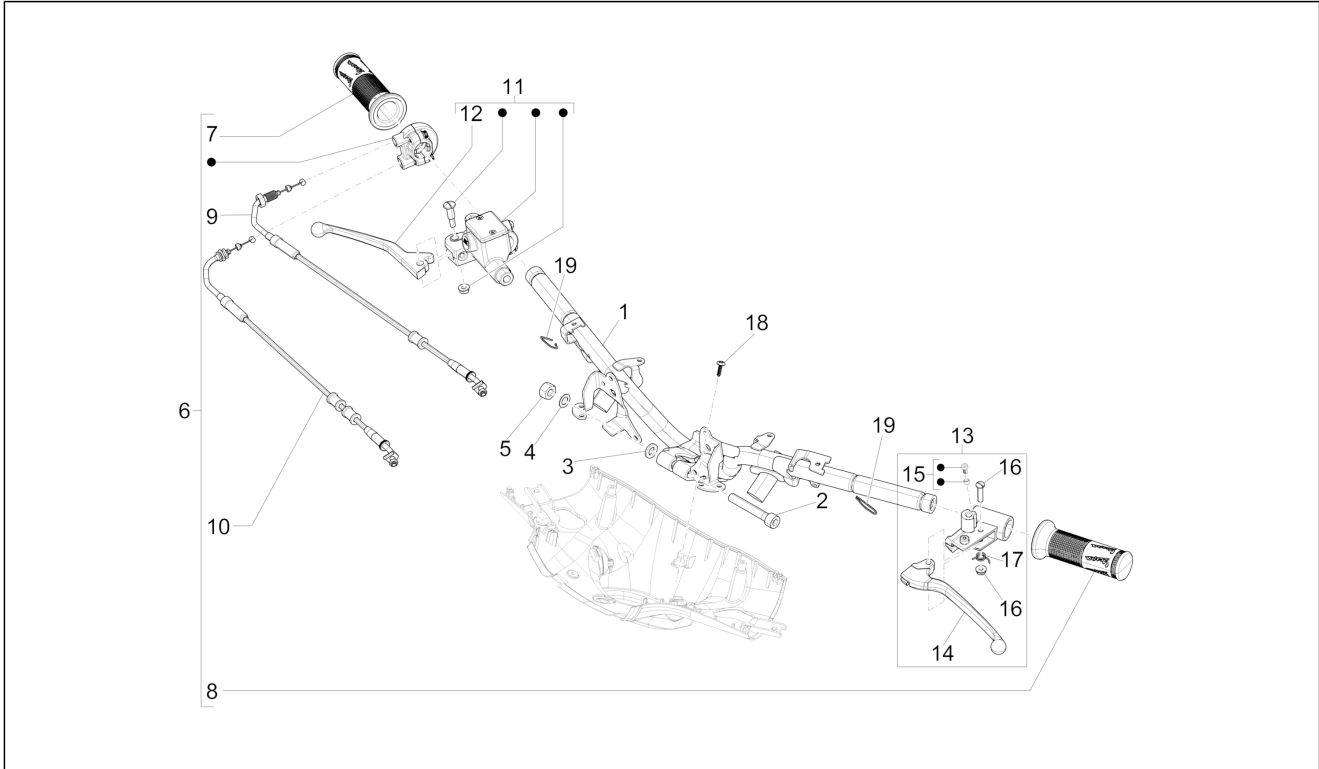

Vespa Primavera 150
EVPR000EX5 Vespa Primavera 150 4T 3V IGET ABS-NOABS
E2-E3-E4 2016 - 2019 (APAC)

Chassis prefix: RP8M8222, RP8M8221,
RP8M8241, RP8M8242
Engine prefix: M828M, M826M, M82CM,
M82GM

Group	Handlebars/Steering
Code	03.06
Description	Handlebars - Master cil.
Service	1

Pos.	Code	Description	Qty	Variants
				Colour:Silk grey[701/C] Model version:ABS Version[ABS] Country:Taiwan[TN] Colour:Brown[135/A] Model version:ABS Version[ABS] Country:Export Version[EX] Colour:Brown[135/A] Country:Taiwan[TN] Model version:ABS Version[ABS] Colour:Competition Black[98/A] Country:China[CN] Model version:ABS Version[ABS] Colour:Competition Black[98/A] Model version:No ABS Version[NO ABS] Country:Indonesia[ID] Colour:DRAGON RED[894] Country:China[CN] Model version:ABS Version[ABS] Colour:DRAGON RED[894] Model version:No ABS Version[NO ABS] Country:Indonesia[ID] Colour:Light Blue 70° (VN)[434] Model version:No ABS Version[NO ABS] 70° Version[70°] Country:Indonesia[ID] Colour:White[544] Country:Taiwan[TN] Model version:ABS Version[ABS] Colour:White[544] Model version:ABS Version[ABS] Colour:White[544] Country:Australia[AU] Model version:ABS Version[ABS] Colour:Silk grey[701/C] Model version:No ABS Version[NO ABS] Country:Indonesia[ID] Colour:White[544] Model version:ABS Version[ABS] Country:Taiwan[TN]