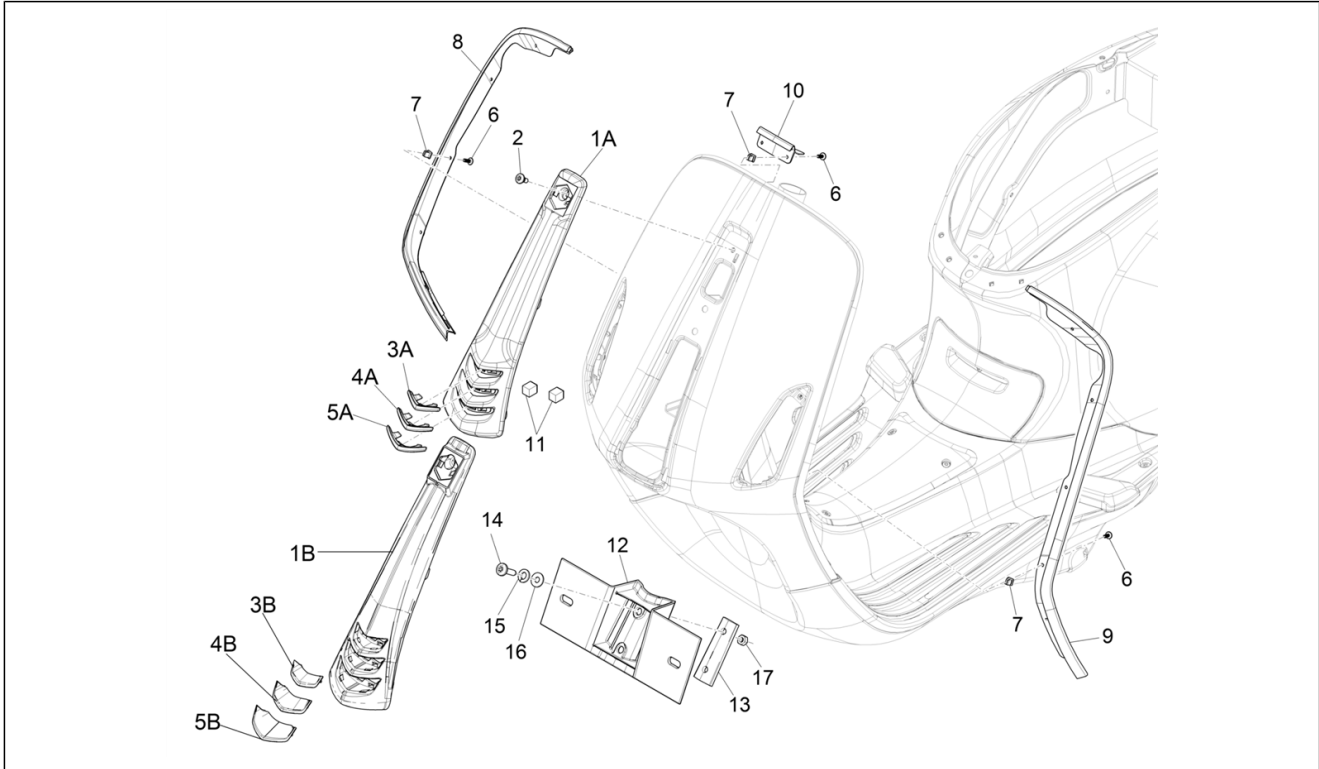

Vespa Primavera 150
EVPR000EX5 Vespa Primavera 150 4T 3V IGET ABS-NOABS
E2-E3-E4 2016 - 2019 (APAC)

Chassis prefix: RP8M8222, RP8M8221,
RP8M8241, RP8M8242
Engine prefix: M828M, M826M, M82CM,
M82GM

Group	Frame - Plastic parts - Coachwork
Code	02.26
Description	Front shield
Service	1

Pos.	Code	Description	Qty	Variants
				Model version:ABS Version[ABS] Colour:DRAGON RED[894] Model version:No ABS Version[NO ABS] Country:Indonesia[ID] Colour:Light Blue 70° (VN)[434] Model version:No ABS Version[NO ABS] 70° Version[70°] Country:Indonesia[ID] Colour:White[544] Country:Taiwan[TN] Model version:ABS Version[ABS] Colour:White[544] Model version:ABS Version[ABS] Colour:White[544] Country:Australia[AU] Model version:ABS Version[ABS] Colour:Silk grey[701/C] Model version:No ABS Version[NO ABS] Country:Indonesia[ID] Colour:White[544] Model version:ABS Version[ABS] Country:Taiwan[TN] Colour:Midnight Blue[222/A] Model version:ABS Version[ABS] Country:Taiwan[TN] Colour:Silk grey[701/C] Model version:ABS Version[ABS] Country:Taiwan[TN] Colour:DRAGON RED[894] Model version:ABS Version[ABS] Country:Taiwan[TN] Colour:BLACK[79/A] Model version:ABS Version[ABS] Country:Taiwan[TN] Colour:Midnight Blue[222/A] Country:China[CN] Model version:ABS Version[ABS] Colour:Midnight Blue[222/A] Model version:No ABS Version[NO ABS]