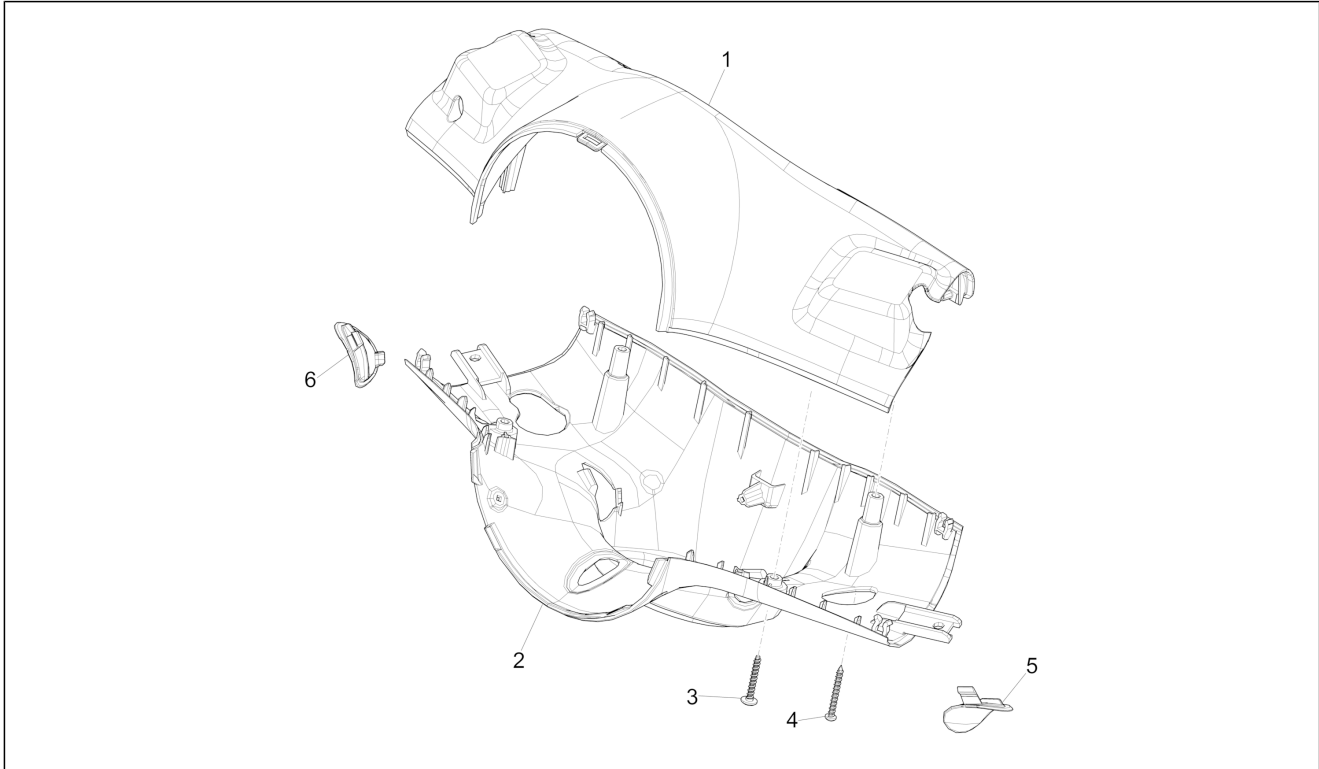

Group	Handlebars/Steering
Code	03.01
Description	Handlebars coverages
Service	1

Pos.	Code	Description	Qty	Variants
				Colour:Midnight Blue[222/A] Model version:ABS Version[ABS] Country:Australia[AU] Colour:Midnight Blue[222/A] Model version:ABS Version[ABS] Country:China[CN] Colour:Midnight Blue[222/A] Model version:ABS Version[ABS] Country:Taiwan[TN] Colour:Midnight Blue[222/A] Model version:ABS Version[ABS] Country:Japan[JP]
5		LH plug	1	Colour:Beige[598] Model version:ABS Version[ABS] Country:Export Version[EX]
5		LH plug	1	Colour:Competition Black[98/A] Country:China[CN] Model version:ABS Version[ABS] Colour:Competition Black[98/A] Model version:No ABS Version[NO ABS] Country:Indonesia[ID] Colour:BLACK[79/A] Model version:ABS Version[ABS] Country:Taiwan[TN] Colour:Competition Black[98/A] Country:Australia[AU] Model version:ABS Version[ABS] Colour:Competition Black[98/A] Model version:ABS Version[ABS] Country:Export Version[EX] Colour:Competition Black[98/A] Country:Taiwan[TN] Model version:ABS Version[ABS] Colour:BLACK[79/A] Model version:ABS Version[ABS] Country:Indonesia[ID] Colour:BLACK[79/A]