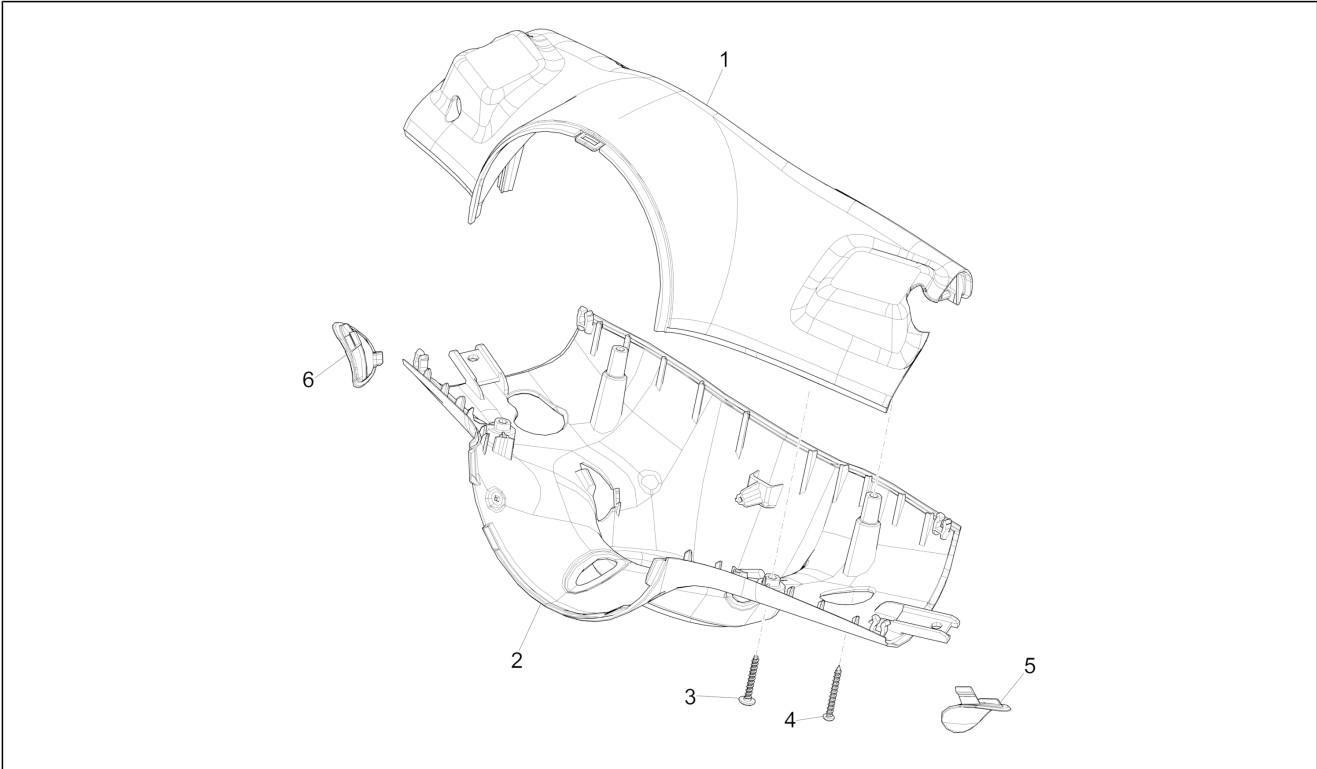

Group	Handlebars/Steering
Code	03.01
Description	Handlebars coverages
Service	1

Pos.	Code	Description	Qty	Variants
				Model version:ABS Version[ABS] Country:Australia[AU] Colour:Beige unique 518/A[518/A] Model version:ABS Version[ABS] Country:Thailand[TH] Colour:Beige unique 518/A[518/A] Model version:ABS Version[ABS] Country:Export Version[EX] Colour:Beige unique 518/A[518/A] Model version:ABS Version[ABS] Country:China[CN] Colour:Beige unique 518/A[518/A] Model version:ABS Version[ABS] Country:Taiwan[TN]
2		Handlebar lower cover	1	Colour:Matte red - RW[RW] Model version:ABS Version[ABS] "Sport" version[S] Country:Thailand[TH]
2		Handlebar lower cover	1	Colour:DRAGON RED[894] Country:China[CN] Model version:ABS Version[ABS] Colour:DRAGON RED[894] Model version:No ABS Version[NO ABS] Country:Indonesia[ID] Colour:DRAGON RED[894] Model version:ABS Version[ABS] Country:Taiwan[TN] Colour:DRAGON RED[894] Country:Australia[AU] Model version:ABS Version[ABS] Colour:DRAGON RED[894] Model version:ABS Version[ABS] Country:Export Version[EX] Colour:DRAGON RED[894] Country:Taiwan[TN] Model version:ABS Version[ABS] Colour:DRAGON RED[894] Model version:ABS Version[ABS]