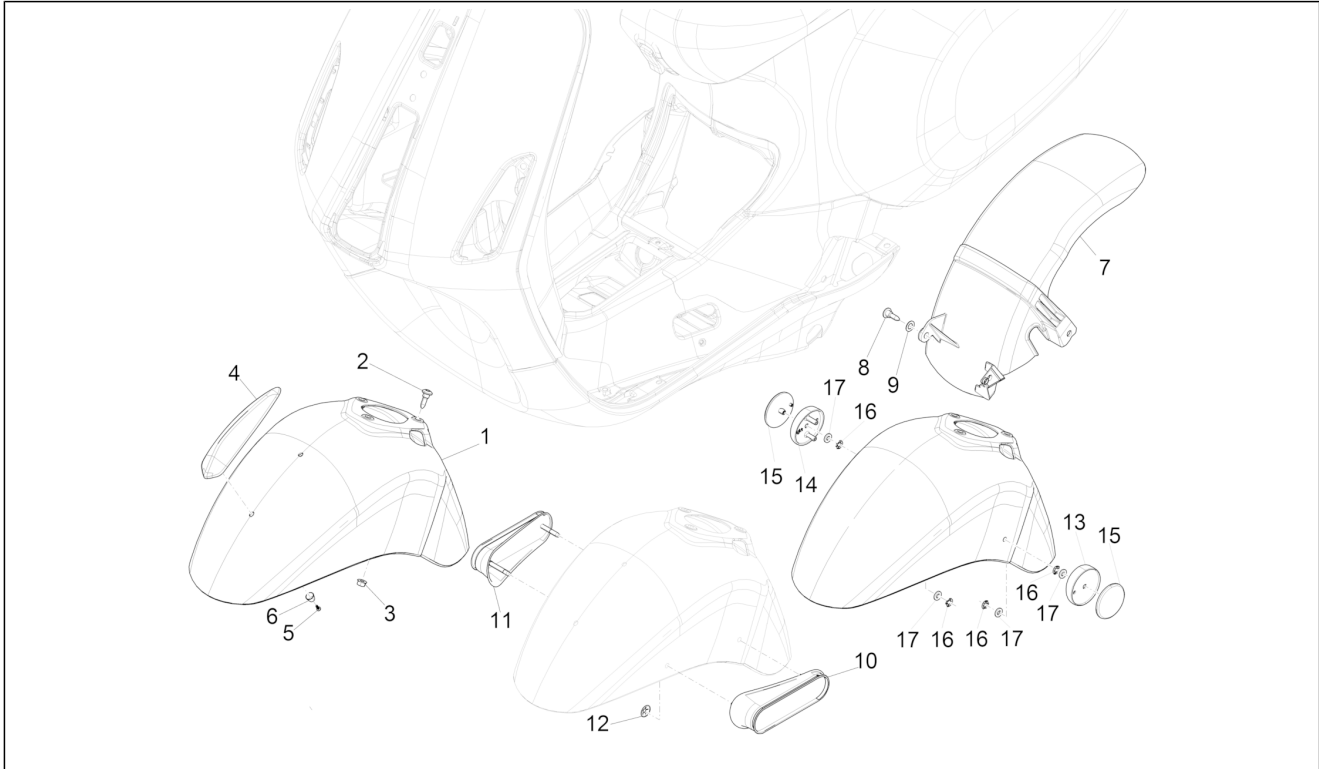

Group	Frame - Plastic parts - Coachwork
Code	02.33
Description	Wheel huosing - Mudguard
Service	1

Pos.	Code	Description	Qty	Variants
				Colour:Silk grey[701/C] Model version:ABS Version[ABS] Country:Australia[AU] Colour:White[544] Country:Australia[AU] Model version:ABS Version[ABS] Colour:Brown[135/A] Country:Australia[AU] Model version:ABS Version[ABS] Colour:Competition Black[98/A] Country:Australia[AU] Model version:ABS Version[ABS] Colour:DRAGON RED[894] Country:Australia[AU] Model version:ABS Version[ABS] Colour:Midnight Blue[222/A] Country:Australia[AU] Model version:ABS Version[ABS] Colour:D05 - Blue glossy VN[D05] Model version:ABS Version[ABS] Country:Australia[AU] Colour:Beige unique 518/A[518/A] Model version:ABS Version[ABS] Country:Australia[AU] Colour:White[544] Model version:ABS Version[ABS] Yacht club version[YC] Country:Australia[AU] Colour:White[544] Model version:ABS Version[ABS] Country:Australia[AU] Colour:Midnight Blue[222/A] Model version:ABS Version[ABS] Country:Australia[AU] Colour:[283/A] Model version:ABS Version[ABS] Country:Australia[AU] Colour:DRAGON RED[894] Model version:ABS Version[ABS]