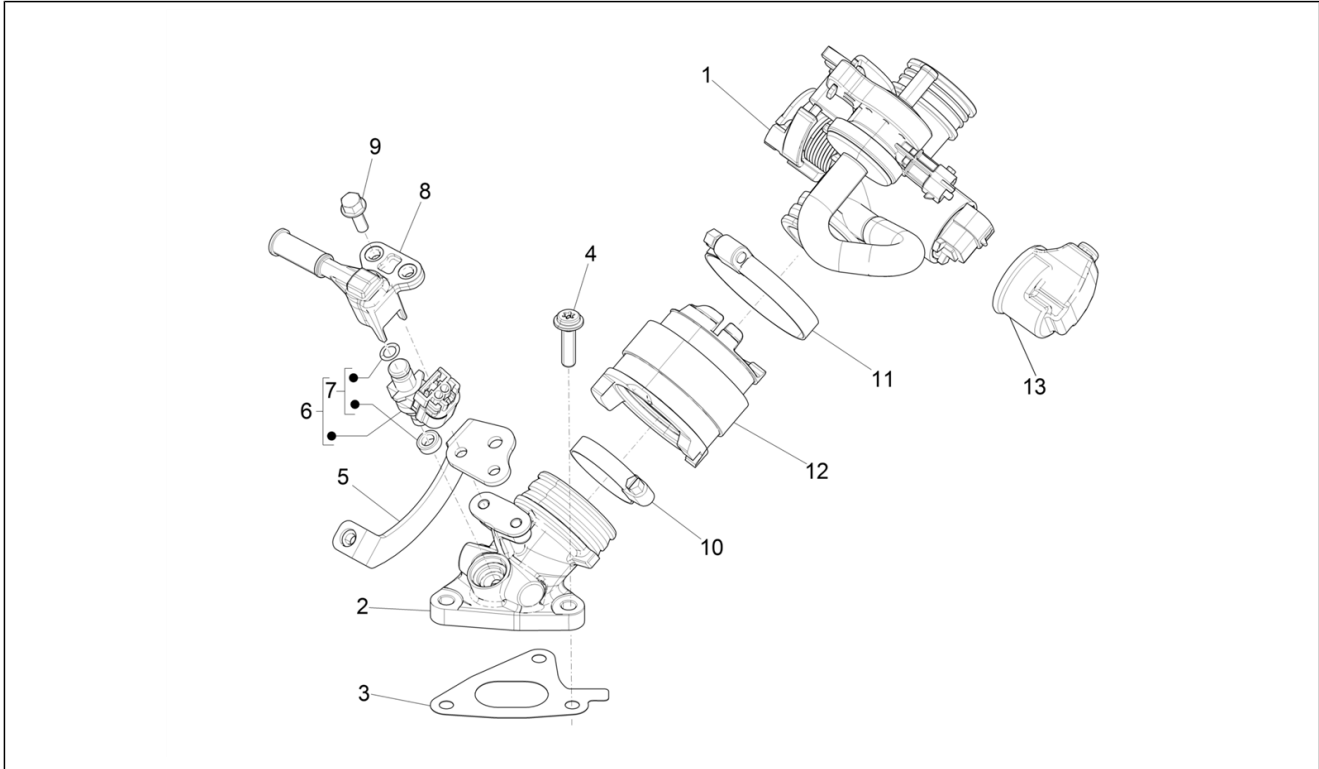

Group	Engine
Code	01.36
Description	Throttle body - Injector - Induction joint
Service	1

Pos.	Code	Description	Qty	Variants
				Model version:ABS Version[ABS] Colour:Competition Black[98/A] Country:China[CN] Model version:ABS Version[ABS] Colour:Competition Black[98/A] Model version:No ABS Version[NO ABS] Country:Indonesia[ID] Colour:DRAGON RED[894] Country:China[CN] Model version:ABS Version[ABS] Colour:DRAGON RED[894] Model version:No ABS Version[NO ABS] Country:Indonesia[ID] Colour:Light Blue 70° (VN)[434] Model version:No ABS Version[NO ABS] 70° Version[70°] Country:Indonesia[ID] Colour:White[544] Country:Taiwan[TN] Model version:ABS Version[ABS] Colour:White[544] Model version:ABS Version[ABS] Colour:White[544] Country:Australia[AU] Model version:ABS Version[ABS] Colour:Silk grey[701/C] Model version:No ABS Version[NO ABS] Country:Indonesia[ID] Colour:White[544] Model version:ABS Version[ABS] Country:Taiwan[TN] Colour:Midnight Blue[222/A] Model version:ABS Version[ABS] Country:Taiwan[TN] Colour:Silk grey[701/C] Model version:ABS Version[ABS] Country:Taiwan[TN] Colour:DRAGON RED[894] Model version:ABS Version[ABS]