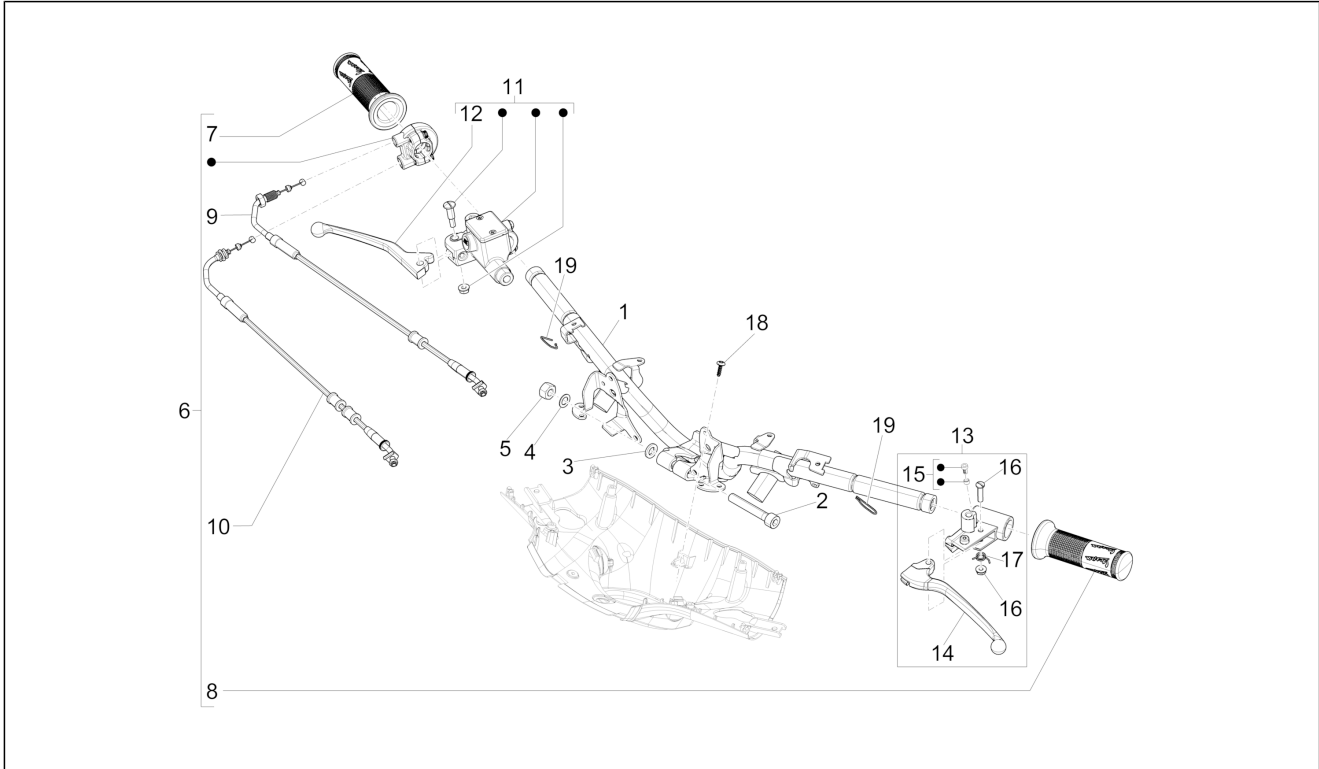

Vespa Primavera 150
EVPR000EX5 Vespa Primavera 150 4T 3V IGET ABS-NOABS
E2-E3-E4 2016 - 2019 (APAC)

Chassis prefix: RP8M8222, RP8M8221,
RP8M8241, RP8M8242
Engine prefix: M828M, M826M, M82CM,
M82GM

Group	Handlebars/Steering
Code	03.06
Description	Handlebars - Master cil.
Service	1

Pos.	Code	Description	Qty	Variants
				Model version:ABS Version[ABS] Country:Indonesia[ID] Colour:DRAGON RED[894] Model version:ABS Version[ABS] Country:Indonesia[ID] Colour:BLACK[79/A] Model version:ABS Version[ABS] Country:Australia[AU] Colour:Competition Black[98/A] Model version:ABS Version[ABS] Country:Thailand[TH] Colour:Beige unique 518/A[518/A] Model version:ABS Version[ABS] Country:Thailand[TH] Colour:White[544] Model version:ABS Version[ABS] Country:Australia[AU] Colour:Silk grey[701/C] Model version:ABS Version[ABS] Country:Australia[AU] Colour:Beige unique 518/A[518/A] Model version:ABS Version[ABS] Country:Export Version[EX] Colour:White[544] Model version:ABS Version[ABS] Country:Taiwan[TN] Colour:White[544] Model version:ABS Version[ABS] Yacht club version[YC] Country:Thailand[TH] Colour:DRAGON RED[894] Model version:ABS Version[ABS] Country:Japan[JP] Colour:Midnight Blue[222/A] Model version:ABS Version[ABS] Country:Australia[AU] Colour:DRAGON RED[894] Model version:ABS Version[ABS] Country:Australia[AU]