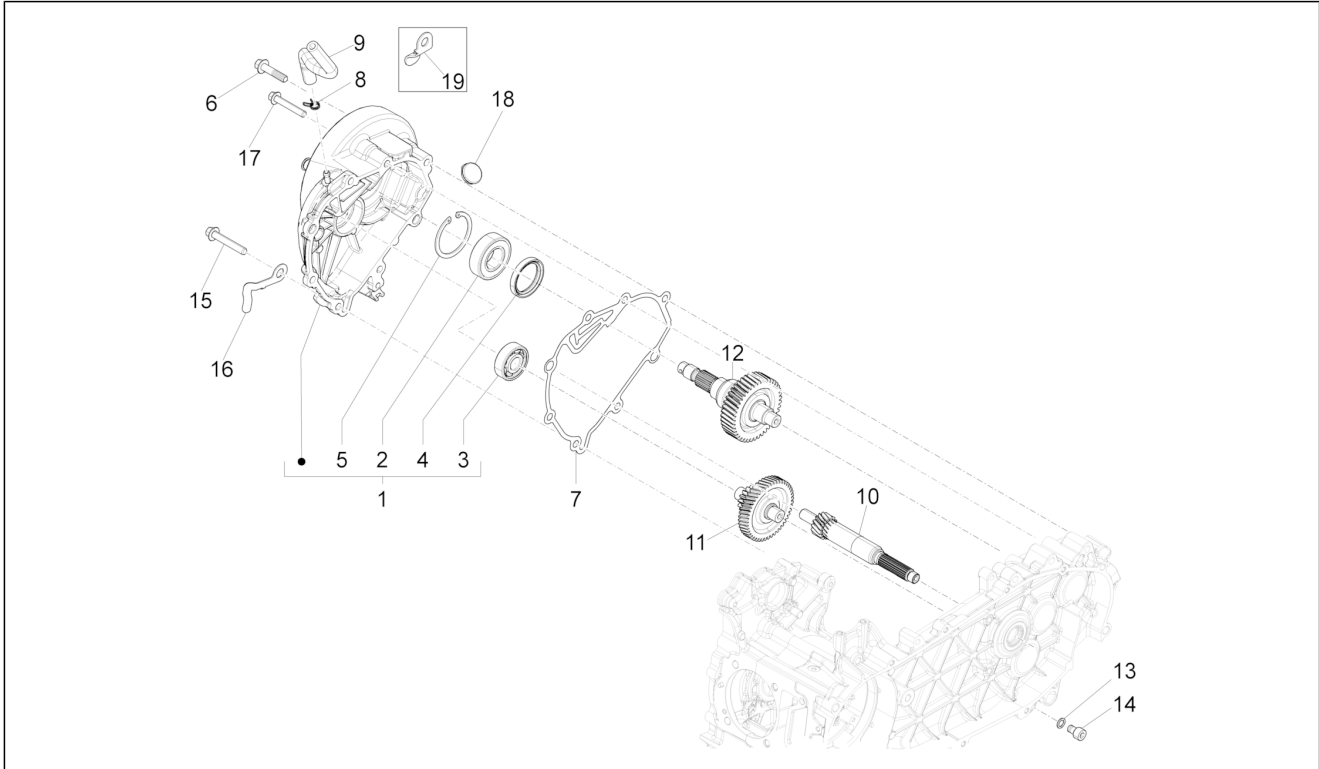

Group	Engine
Code	01.25
Description	Reduction unit
Service	1

Pos.	Code	Description	Qty	Variants
				Model version:ABS Version[ABS] 50° Version[50] Country:Taiwan[TN] Colour:Brown 140/A[140/A] Model version:ABS Version[ABS] 50° Version[50] Country:Thailand[TH] Colour:Brown 140/A[140/A] Model version:ABS Version[ABS] 50° Version[50] Country:Indonesia[ID] Colour:Brown 140/A[140/A] Model version:ABS Version[ABS] 50° Version[50] Country:Export Version[EX] Colour:Brown 140/A[140/A] Model version:ABS Version[ABS] 50° Version[50] Country:China[CN] Colour:Brown 140/A[140/A] Model version:ABS Version[ABS] 50° Version[50] Country:Australia[AU] Colour:Silk grey[701/C] Model version:ABS Version[ABS] Country:China[CN] Colour:Beige unique 518/A[518/A] Model version:ABS Version[ABS] Country:China[CN] Colour:Midnight Blue[222/A] Model version:ABS Version[ABS] Country:China[CN] Colour:BLACK[79/A] Model version:ABS Version[ABS] Country:Australia[AU] Colour:White[544] Model version:ABS Version[ABS] Country:Japan[JP] Colour:Midnight Blue[222/A] Model version:ABS Version[ABS] Country:Japan[JP] Colour:Silk grey[701/C] Model version:ABS Version[ABS] Country:Japan[JP]