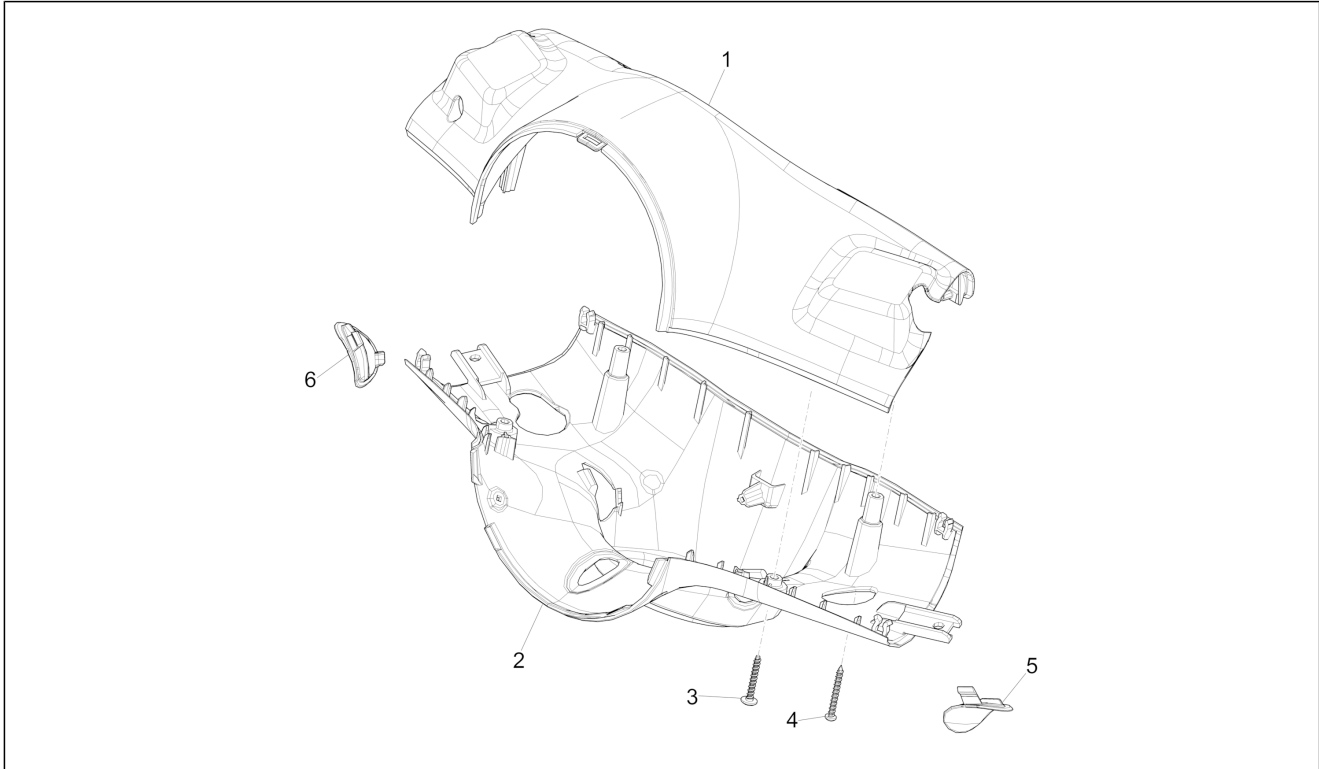

Group	Handlebars/Steering
Code	03.01
Description	Handlebars coverages
Service	1

Pos.	Code	Description	Qty	Variants
				Model version:ABS Version[ABS] Country:China[CN] Colour:[283/A] Model version:ABS Version[ABS] Country:Japan[JP] Colour:[283/A] Model version:ABS Version[ABS] Country:Export Version[EX] Colour:[283/A] Model version:ABS Version[ABS] Country:Australia[AU] Colour:[283/A] Model version:ABS Version[ABS] Country:Indonesia[ID]
6		RH plug	1	Colour:Silk grey[701/C] Model version:ABS Version[ABS] Country:Australia[AU] Colour:Silk grey[701/C] Model version:ABS Version[ABS] Country:Taiwan[TN] Colour:Silk grey[701/C] Model version:No ABS Version[NO ABS] Country:Indonesia[ID] Colour:Silk grey[701/C] Model version:ABS Version[ABS] Country:Taiwan[TN] Colour:Silk grey[701/C] Model version:ABS Version[ABS] Country:China[CN] Colour:Silk grey[701/C] Model version:ABS Version[ABS] Country:Export Version[EX] Colour:Silk grey[701/C] Model version:ABS Version[ABS] Country:China[CN] Colour:Silk grey[701/C] Model version:ABS Version[ABS]