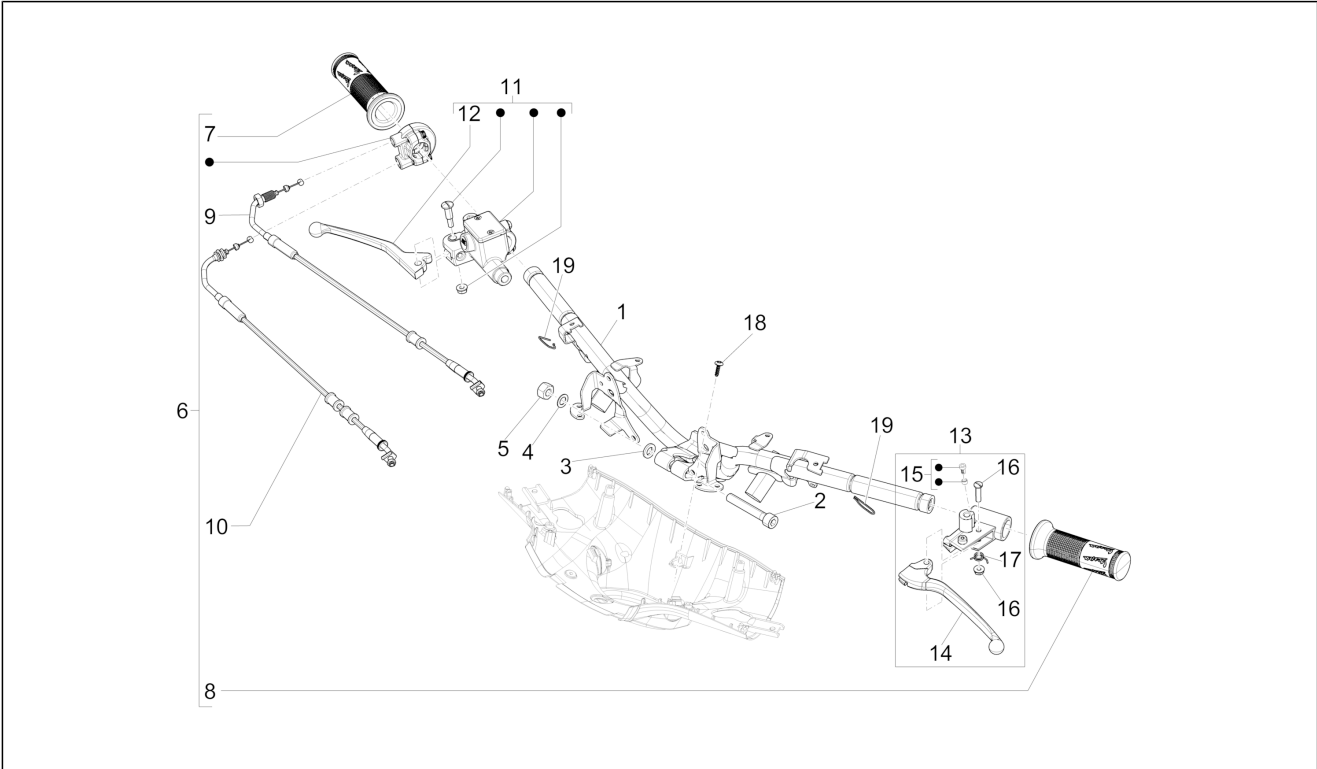

Vespa Primavera 150
EVPR000EX5 Vespa Primavera 150 4T 3V IGET ABS-NOABS
E2-E3-E4 2016 - 2019 (APAC)

Chassis prefix: RP8M8222, RP8M8221,
RP8M8241, RP8M8242
Engine prefix: M828M, M826M, M82CM,
M82GM

Group	Handlebars/Steering
Code	03.06
Description	Handlebars - Master cil.
Service	1

Pos.	Code	Description	Qty	Variants
				Model version:ABS Version[ABS] Colour:Competition Black[98/A] Model version:ABS Version[ABS] Country:Export Version[EX] Colour:Competition Black[98/A] Country:Taiwan[TN] Model version:ABS Version[ABS] Colour:DRAGON RED[894] Country:Australia[AU] Model version:ABS Version[ABS] Colour:DRAGON RED[894] Model version:ABS Version[ABS] Country:Export Version[EX] Colour:DRAGON RED[894] Country:Taiwan[TN] Model version:ABS Version[ABS] Colour:Light Blue 70° (VN)[434] Country:Export Version[EX] Model version:70° Version[70°] ABS Version[ABS] Colour:Midnight Blue[222/A] Country:Australia[AU] Model version:ABS Version[ABS] Colour:White[544] Model version:No ABS Version[NO ABS] Country:Indonesia[ID] Colour:White[544] Country:China[CN] Model version:ABS Version[ABS] Colour:Silk grey[701/C] Model version:ABS Version[ABS] Country:Export Version[EX] Colour:Midnight Blue[222/A] Model version:ABS Version[ABS] Country:China[CN] Colour:Silk grey[701/C] Model version:ABS Version[ABS] Country:China[CN] Colour:White[544]