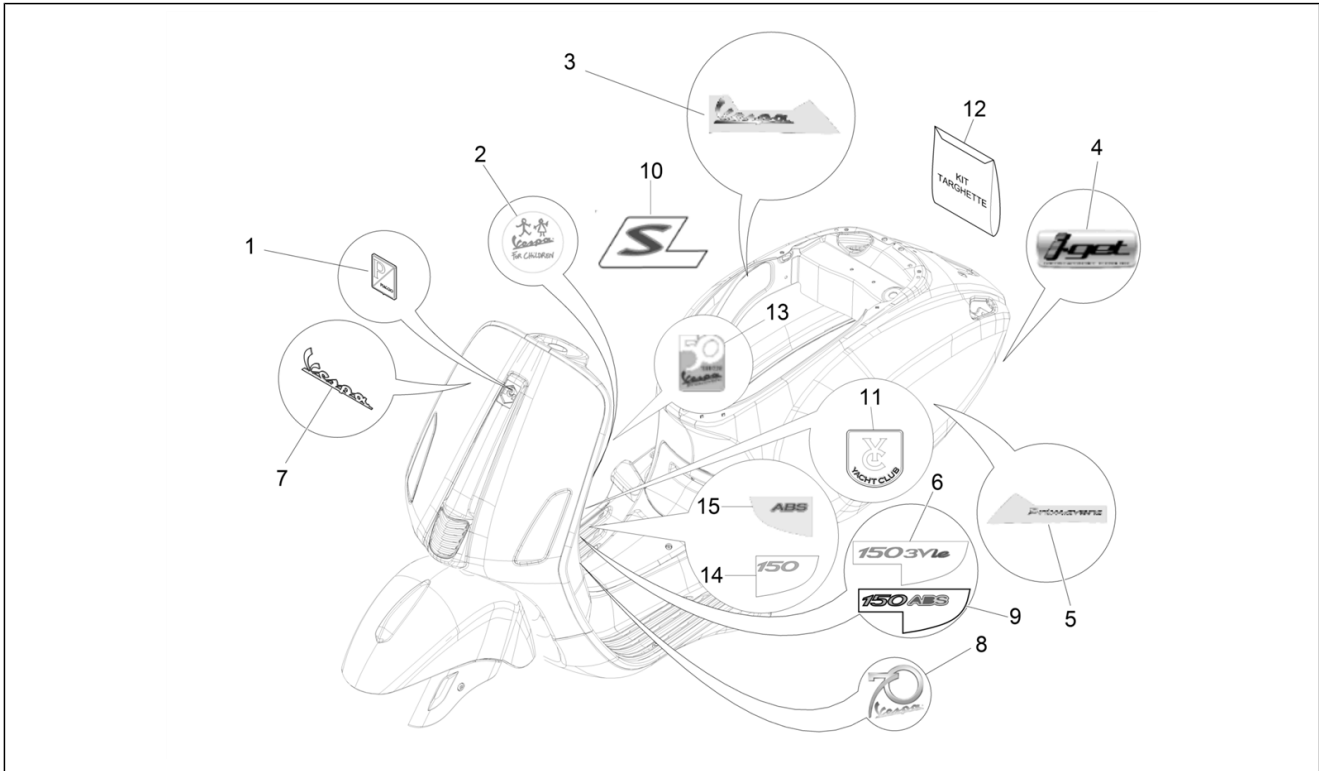

Vespa Primavera 150
EVPR000EX5 Vespa Primavera 150 4T 3V IGET ABS-NOABS
E2-E3-E4 2016 - 2019 (APAC)

Chassis prefix: RP8M8222, RP8M8221,
RP8M8241, RP8M8242
Engine prefix: M828M, M826M, M82CM,
M82GM

Group	Frame - Plastic parts - Coachwork
Code	02.38
Description	Plates - Emblems
Service	1

Pos.	Code	Description	Qty	Variants
				Country:Taiwan[TN] Colour:Beige unique 518/A[518/A] Model version:ABS Version[ABS] Country:Taiwan[TN] Colour:BLACK[79/A] Model version:ABS Version[ABS] Country:Australia[AU] Colour:White[544] Model version:ABS Version[ABS] Country:Japan[JP] Colour:Midnight Blue[222/A] Model version:ABS Version[ABS] Country:Japan[JP] Colour:Silk grey[701/C] Model version:ABS Version[ABS] Country:Japan[JP] Colour:D05 - Blue glossy VN[D05] Model version:ABS Version[ABS] Country:Thailand[TH] Colour:White[544] Model version:ABS Version[ABS] Country:Indonesia[ID] Colour:BLACK[79/A] Model version:ABS Version[ABS] Country:China[CN] Colour:White[544] Model version:ABS Version[ABS] Country:China[CN] Colour:DRAGON RED[894] Model version:ABS Version[ABS] Country:China[CN]
10		Name plate "S"	1	Colour:White[544] Model version:ABS Version[ABS] "Sport" version[S] Country:Thailand[TH] Colour:BLACK[79/A] Model version:ABS Version[ABS] "Sport" version[S] Country:Thailand[TH]