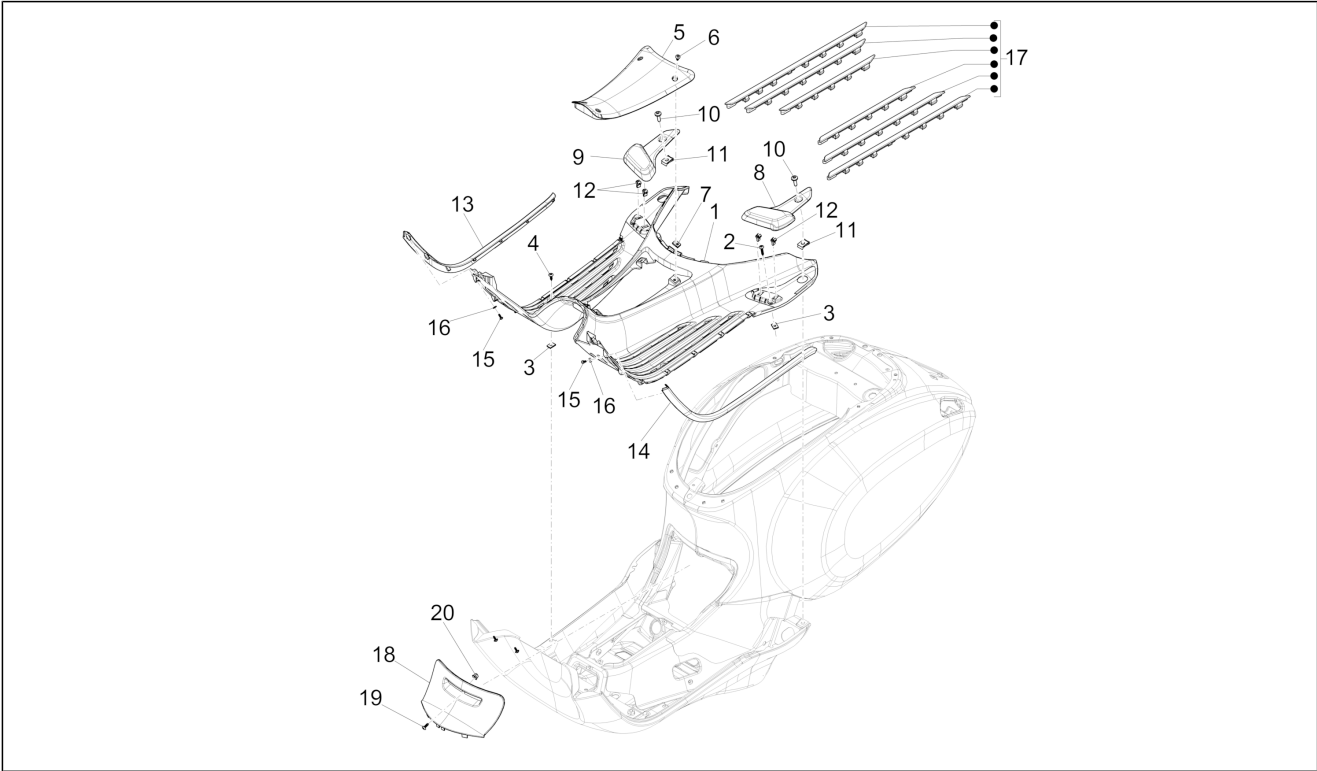

Vespa Primavera 150
EVPR000EX5 Vespa Primavera 150 4T 3V IGET ABS-NOABS
E2-E3-E4 2016 - 2019 (APAC)

Chassis prefix: RP8M8222, RP8M8221,
RP8M8241, RP8M8242
Engine prefix: M828M, M826M, M82CM,
M82GM

Group	Frame - Plastic parts - Coachwork
Code	02.31
Description	Central cover - Footrests
Service	1

Pos.	Code	Description	Qty	Variants
				Model version:ABS Version[ABS] Country:Thailand[TH] Colour:BLACK[79/A] Model version:ABS Version[ABS] Country:Japan[JP] Colour:BLACK[79/A] Model version:ABS Version[ABS] Country:Taiwan[TN] Colour:BLACK[79/A] Model version:ABS Version[ABS] Country:Australia[AU] Colour:BLACK[79/A] Model version:ABS Version[ABS] Country:China[CN] Colour:BLACK[79/A] Model version:ABS Version[ABS] "Sport" version[S] Country:Thailand[TH]
1		Painted footrest	1	Colour:DRAGON RED[894] Country:China[CN] Model version:ABS Version[ABS] Colour:DRAGON RED[894] Model version:No ABS Version[NO ABS] Country:Indonesia[ID] Colour:DRAGON RED[894] Model version:ABS Version[ABS] Country:Taiwan[TN] Colour:DRAGON RED[894] Country:Australia[AU] Model version:ABS Version[ABS] Colour:DRAGON RED[894] Model version:ABS Version[ABS] Country:Export Version[EX] Colour:DRAGON RED[894] Country:Taiwan[TN] Model version:ABS Version[ABS] Colour:DRAGON RED[894] Model version:ABS Version[ABS]