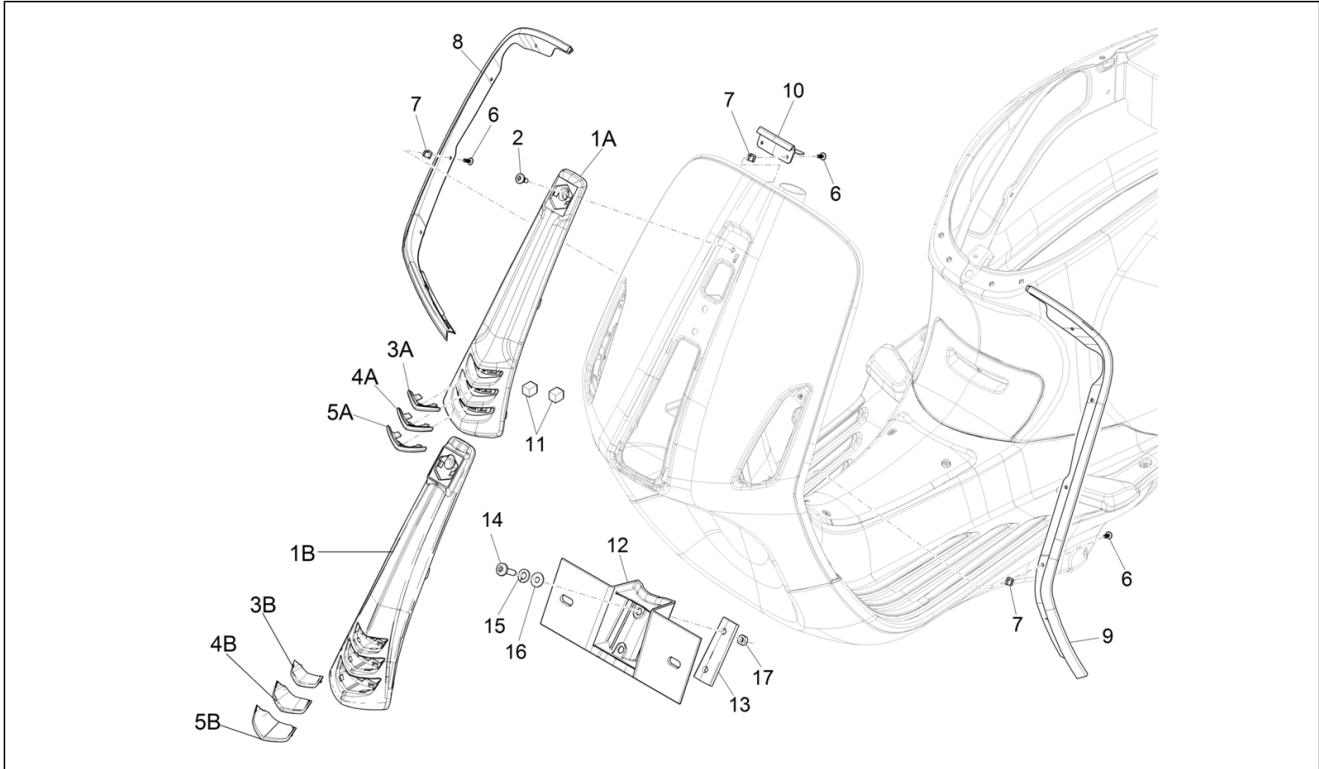

Group	Frame - Plastic parts - Coachwork
Code	02.26
Description	Front shield
Service	1

Pos.	Code	Description	Qty	Variants
				Model version:No ABS Version[NO ABS] Country:Indonesia[ID] Colour:Light Blue 70° (VN)[434] Model version:No ABS Version[NO ABS] 70° Version[70°] Country:Indonesia[ID] Colour:White[544] Country:Taiwan[TN] Model version:ABS Version[ABS] Colour:White[544] Model version:ABS Version[ABS] Colour:White[544] Country:Australia[AU] Model version:ABS Version[ABS] Colour:Silk grey[701/C] Model version:No ABS Version[NO ABS] Country:Indonesia[ID] Colour:White[544] Model version:ABS Version[ABS] Country:Taiwan[TN] Colour:Midnight Blue[222/A] Model version:ABS Version[ABS] Country:Taiwan[TN] Colour:Silk grey[701/C] Model version:ABS Version[ABS] Country:Taiwan[TN] Colour:DRAGON RED[894] Model version:ABS Version[ABS] Country:Taiwan[TN] Colour:BLACK[79/A] Model version:ABS Version[ABS] Country:Taiwan[TN] Colour:Midnight Blue[222/A] Country:China[CN] Model version:ABS Version[ABS] Colour:Midnight Blue[222/A] Model version:No ABS Version[NO ABS] Country:Indonesia[ID] Colour:Midnight Blue[222/A]