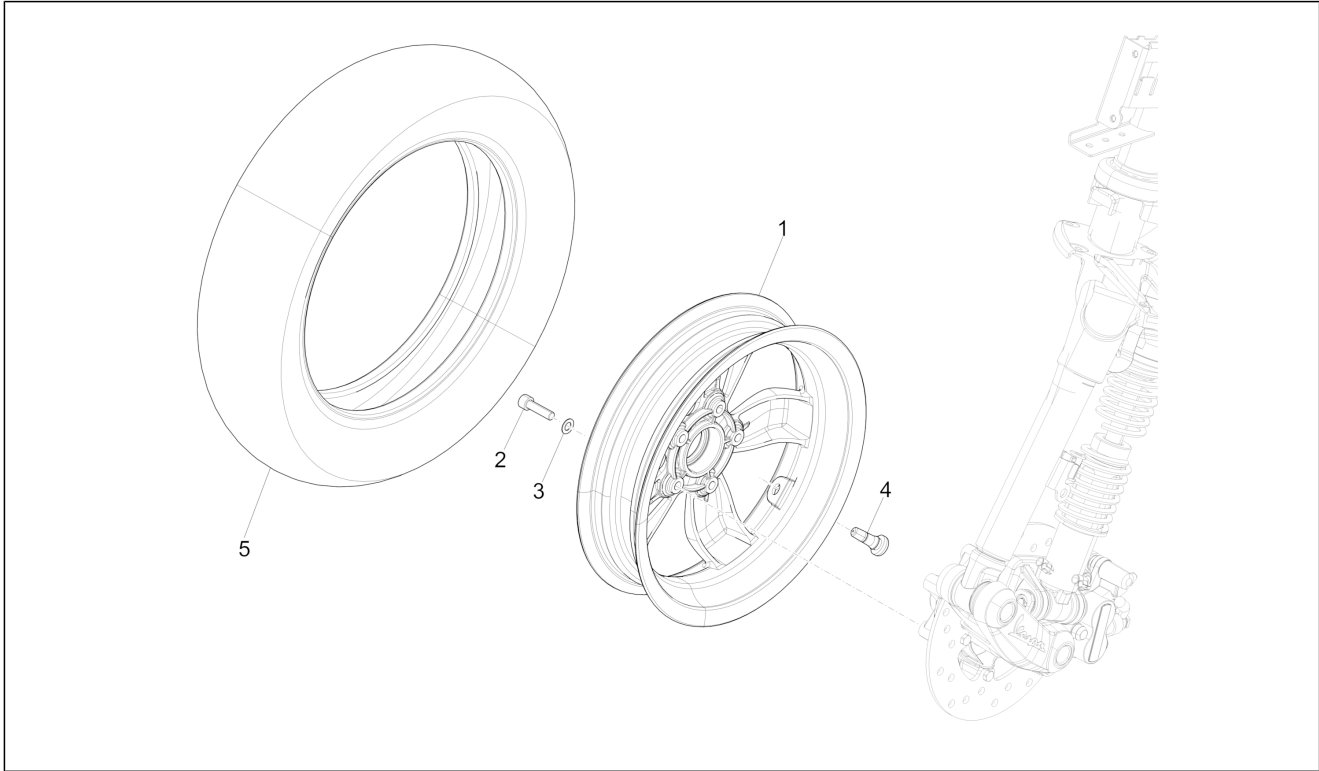

Group	Suspensions - Wheels
Code	04.11
Description	Front wheel
Service	1

Pos.	Code	Description	Qty	Variants
				Model version:ABS Version[ABS] Country:China[CN] Colour:D05 - Blue glossy VN[D05] Model version:ABS Version[ABS] Country:Australia[AU] Colour:D05 - Blue glossy VN[D05] Model version:ABS Version[ABS] Country:Japan[JP] Colour:D05 - Blue glossy VN[D05] Model version:ABS Version[ABS] Country:Indonesia[ID] Colour:Beige unique 518/A[518/A] Model version:ABS Version[ABS] Country:Indonesia[ID] Colour:Beige unique 518/A[518/A] Model version:ABS Version[ABS] Country:Japan[JP] Colour:Beige unique 518/A[518/A] Model version:ABS Version[ABS] Country:Australia[AU] Colour:White[544] Model version:ABS Version[ABS] Country:Export Version[EX] Colour:BLACK[79/A] Model version:ABS Version[ABS] Country:Export Version[EX] Colour:White[544] Model version:ABS Version[ABS] Country:Thailand[TH] Colour:Midnight Blue[222/A] Model version:ABS Version[ABS] Country:Export Version[EX] Colour:Silk grey[701/C] Model version:ABS Version[ABS] Country:Thailand[TH] Colour:DRAGON RED[894] Model version:ABS Version[ABS] Country:Thailand[TH]