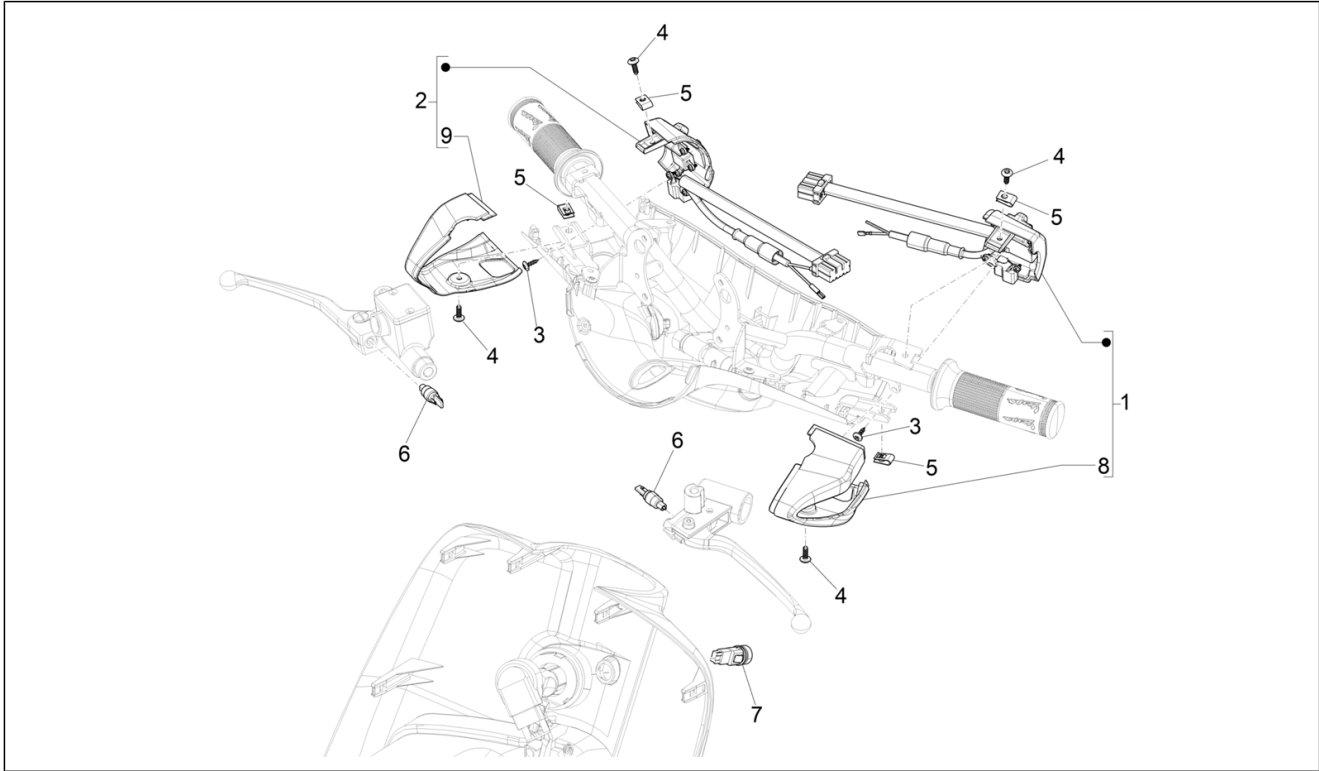

Group	Electrical system
Code	06.01
Description	Selectors - Switches - Buttons
Service	1

Pos.	Code	Description	Qty	Variants
9	06.01.009	Lower right shell	1	Colour:Midnight Blue[222/A] Model version:ABS Version[ABS] Country:Japan[JP] Colour:Silk grey[701/C] Model version:ABS Version[ABS] Country:Japan[JP] Colour:D05 - Blue glossy VN[D05] Model version:ABS Version[ABS] Country:Thailand[TH] Colour:White[544] Model version:ABS Version[ABS] Country:Indonesia[ID] Colour:BLACK[79/A] Model version:ABS Version[ABS] Country:China[CN] Colour:White[544] Model version:ABS Version[ABS] Country:China[CN] Colour:DRAGON RED[894] Model version:ABS Version[ABS] Country:China[CN] Colour:White[544] Model version:ABS Version[ABS] "Sport" version[S] Country:Thailand[TH] Colour:BLACK[79/A] Model version:ABS Version[ABS] "Sport" version[S] Country:Thailand[TH] Colour:Matte red - RW[RW] Model version:ABS Version[ABS] "Sport" version[S] Country:Thailand[TH]