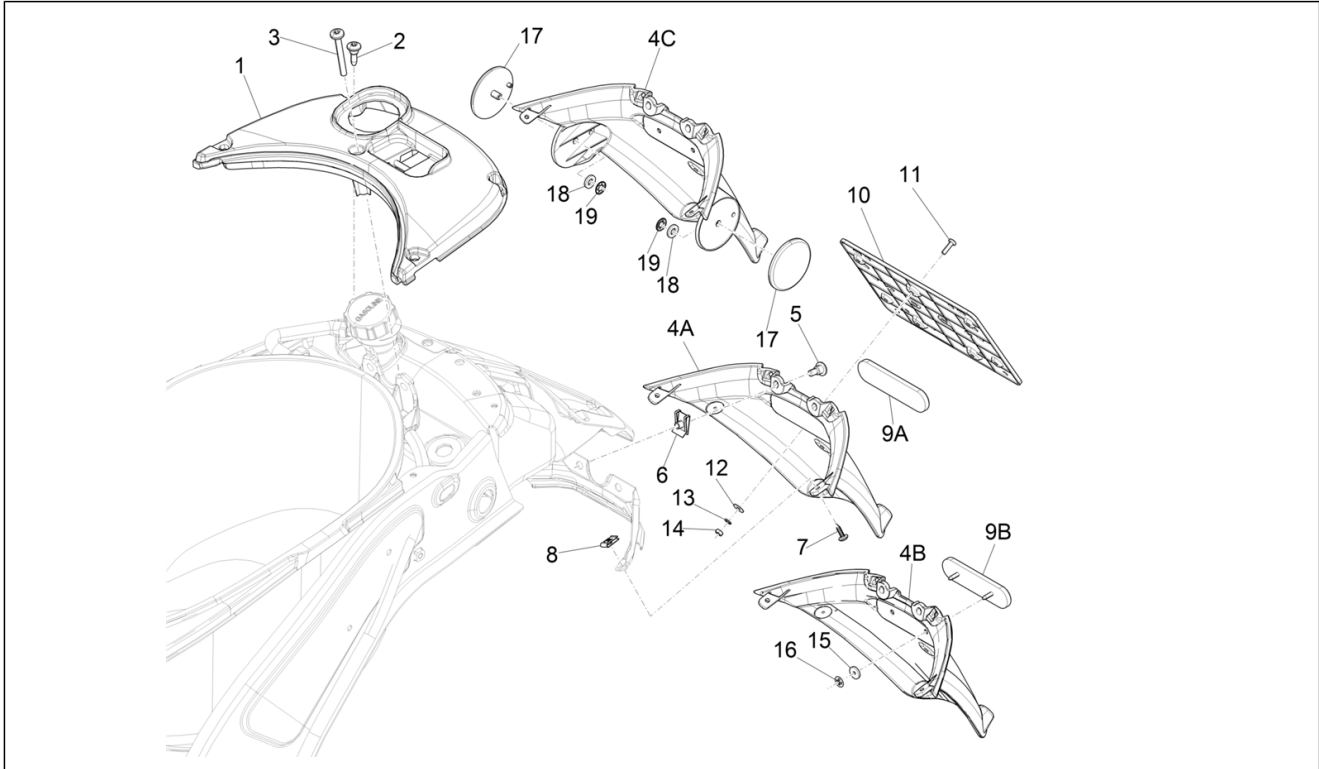

Group	Frame - Plastic parts - Coachwork
Code	02.37
Description	Rear cover - Splash guard
Service	1

Pos.	Code	Description	Qty	Variants
				Model version:ABS Version[ABS] Country:Taiwan[TN] Colour:BLACK[79/A] Model version:ABS Version[ABS] Country:Taiwan[TN] Colour:Midnight Blue[222/A] Country:China[CN] Model version:ABS Version[ABS] Colour:Midnight Blue[222/A] Model version:No ABS Version[NO ABS] Country:Indonesia[ID] Colour:Midnight Blue[222/A] Country:Taiwan[TN] Model version:ABS Version[ABS] Colour:Silk grey[701/C] Model version:ABS Version[ABS] Country:China[CN] Colour:Light Blue 70° (VN)[434] Country:Taiwan[TN] Model version:70° Version[70°] ABS Version[ABS] Colour:Brown[135/A] Country:Australia[AU] Model version:ABS Version[ABS] Colour:Brown[135/A] Country:China[CN] Model version:ABS Version[ABS] Colour:Brown[135/A] Model version:No ABS Version[NO ABS] Country:Indonesia[ID] Colour:Competition Black[98/A] Country:Australia[AU] Model version:ABS Version[ABS] Colour:Competition Black[98/A] Model version:ABS Version[ABS] Country:Export Version[EX] Colour:Competition Black[98/A] Country:Taiwan[TN] Model version:ABS Version[ABS]