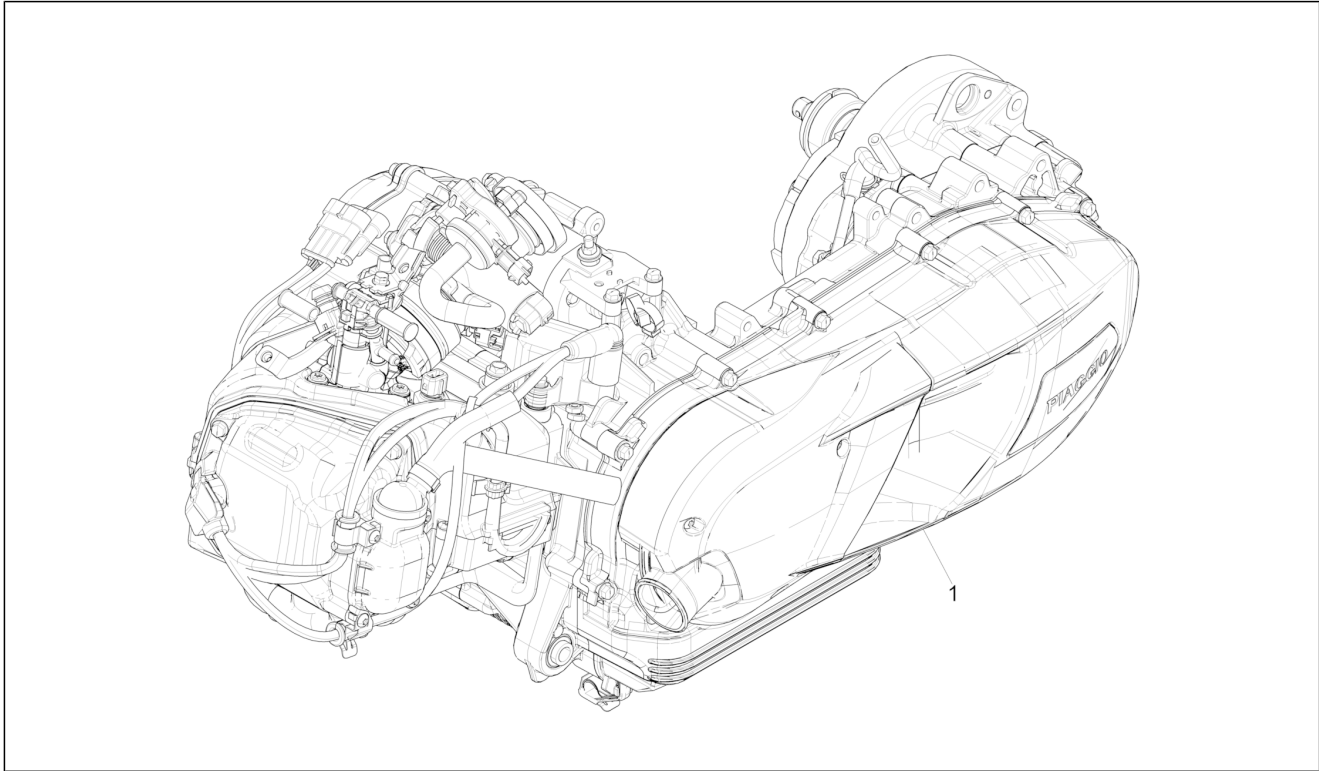

Group	Engine
Code	01.02
Description	Engine, assembly
Service	1

Pos.	Code	Description	Qty	Variants
				Model version:ABS Version[ABS] 50° Version[50] Country:Australia[AU]