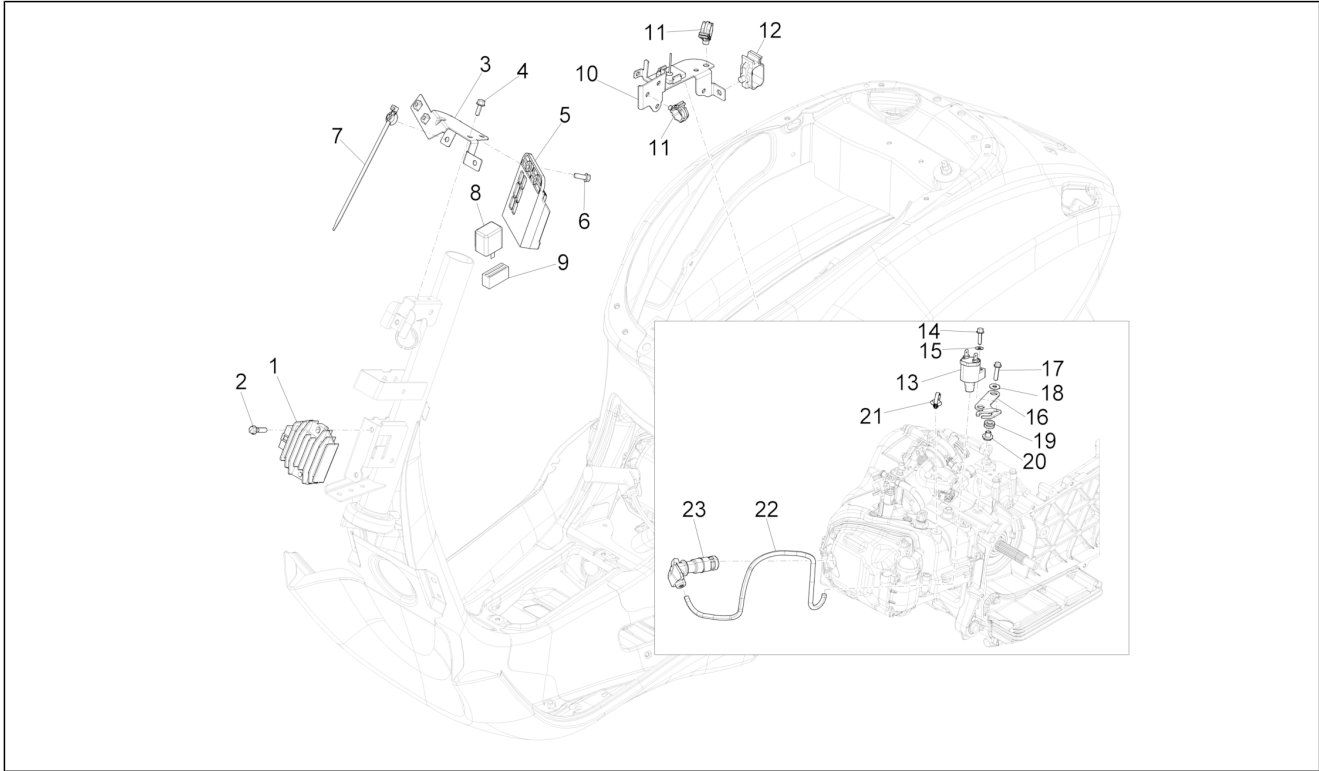

Vespa Primavera 150
EVPR000EX5 Vespa Primavera 150 4T 3V IGET ABS-NOABS
E2-E3-E4 2016 - 2019 (APAC)

Chassis prefix: RP8M8222, RP8M8221,
RP8M8241, RP8M8242
Engine prefix: M828M, M826M, M82CM,
M82GM

Group	Electrical system
Code	06.06
Description	Voltage Regulators - Electronic Control Units (ecu) - H.T. Coil
Service	1

Pos.	Code	Description	Qty	Variants
				Country:Japan[JP] Colour:Midnight Blue[222/A] Model version:ABS Version[ABS] Country:Australia[AU] Colour:DRAGON RED[894] Model version:ABS Version[ABS] Country:Australia[AU] Colour:BLACK[79/A] Model version:ABS Version[ABS] Country:Japan[JP] Colour:Brown 140/A[140/A] Model version:ABS Version[ABS] 50° Version[50] Country:Taiwan[TN] Colour:Brown 140/A[140/A] Model version:ABS Version[ABS] 50° Version[50] Country:Thailand[TH] Colour:Brown 140/A[140/A] Model version:ABS Version[ABS] 50° Version[50] Country:Indonesia[ID] Colour:Brown 140/A[140/A] Model version:ABS Version[ABS] 50° Version[50] Country:Export Version[EX] Colour:Brown 140/A[140/A] Model version:ABS Version[ABS] 50° Version[50] Country:China[CN] Colour:Brown 140/A[140/A] Model version:ABS Version[ABS] 50° Version[50] Country:Australia[AU] Colour:Silk grey[701/C] Model version:ABS Version[ABS] Country:China[CN] Colour:Beige unique 518/A[518/A] Model version:ABS Version[ABS] Country:China[CN] Colour:Midnight Blue[222/A] Model version:ABS Version[ABS] Country:China[CN] Colour:Midnight Blue[222/A]