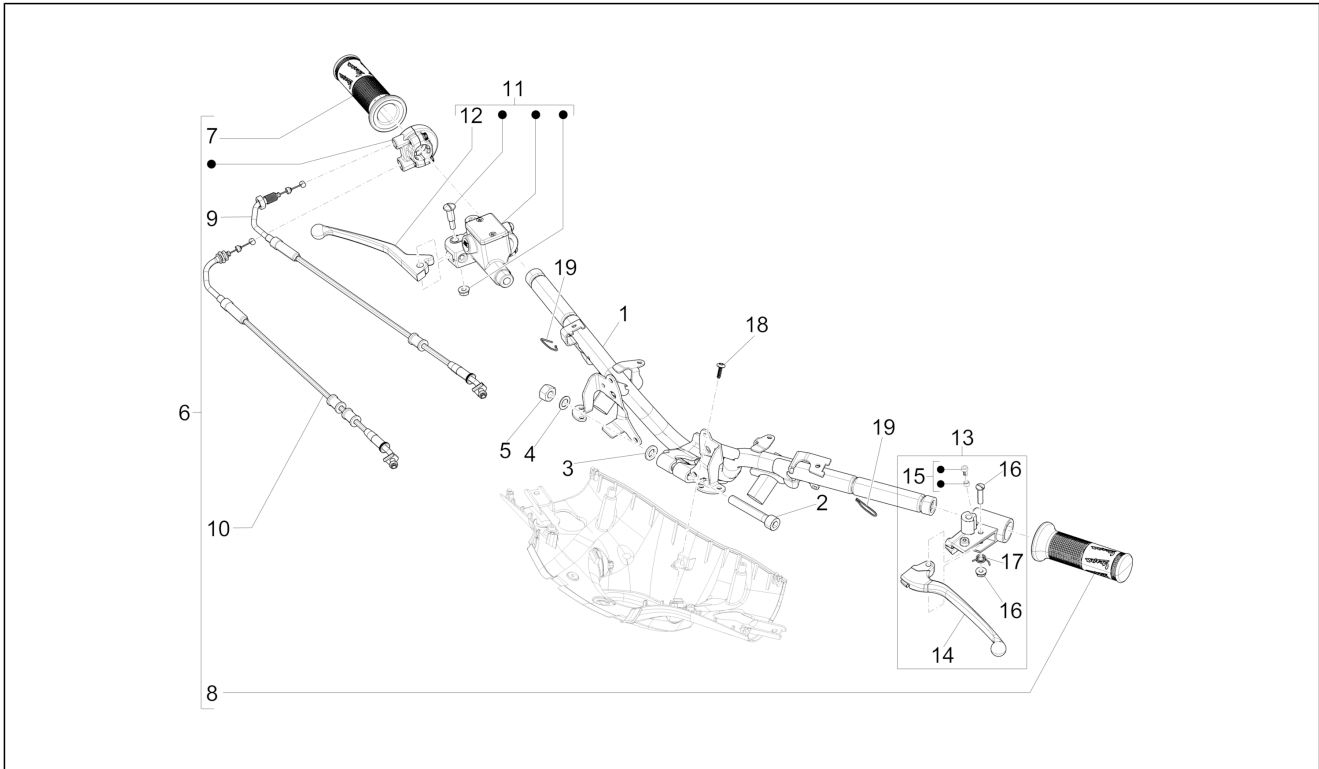

Vespa Primavera 150
EVPR000EX5 Vespa Primavera 150 4T 3V IGET ABS-NOABS
E2-E3-E4 2016 - 2019 (APAC)

Chassis prefix: RP8M8222, RP8M8221,
RP8M8241, RP8M8242
Engine prefix: M828M, M826M, M82CM,
M82GM

Group	Handlebars/Steering
Code	03.06
Description	Handlebars - Master cil.
Service	1

Pos.	Code	Description	Qty	Variants
				Colour:BLACK[79/A] Model version:ABS Version[ABS] Country:China[CN] Colour:White[544] Model version:ABS Version[ABS] Country:China[CN] Colour:DRAGON RED[894] Model version:ABS Version[ABS] Country:China[CN] Colour:White[544] Model version:ABS Version[ABS] "Sport" version[S] Country:Thailand[TH] Colour:BLACK[79/A] Model version:ABS Version[ABS] "Sport" version[S] Country:Thailand[TH] Colour:Matte red - RW[RW] Model version:ABS Version[ABS] "Sport" version[S] Country:Thailand[TH]
7		Grip, r.h.	1	
8		Grip, l.h.	1	
9		Throttle opening transmission	1	Colour:Midnight Blue[222/A] Model version:ABS Version[ABS] Country:Export Version[EX] Colour:Silk grey[701/C] Model version:ABS Version[ABS] Country:Australia[AU] Colour:Silk grey[701/C] Model version:ABS Version[ABS] Country:Taiwan[TN] Colour:Brown[135/A] Model version:ABS Version[ABS] Country:Export Version[EX] Colour:Brown[135/A] Country:Taiwan[TN] Model version:ABS Version[ABS] Colour:Competition Black[98/A] Country:China[CN]