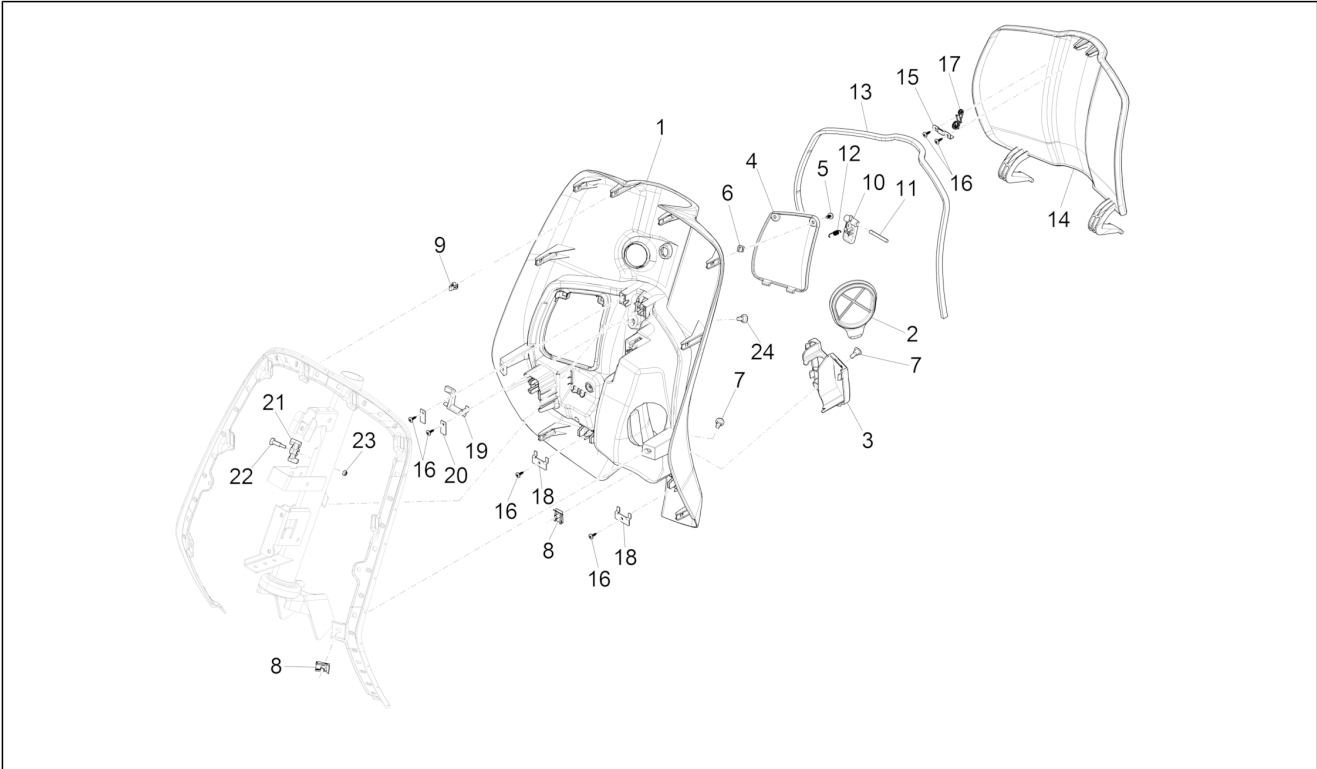

Group	Frame - Plastic parts - Coachwork
Code	02.30
Description	Front glove-box - Knee-guard panel
Service	1

Pos.	Code	Description	Qty	Variants
				Country:Japan[JP] Colour:D05 - Blue glossy VN[D05] Model version:ABS Version[ABS] Country:Indonesia[ID] Colour:Beige unique 518/A[518/A] Model version:ABS Version[ABS] Country:Indonesia[ID] Colour:Beige unique 518/A[518/A] Model version:ABS Version[ABS] Country:Japan[JP] Colour:Beige unique 518/A[518/A] Model version:ABS Version[ABS] Country:Australia[AU] Colour:Silk grey[701/C] Model version:ABS Version[ABS] Country:Export Version[EX] Colour:Midnight Blue[222/A] Model version:ABS Version[ABS] Country:China[CN] Colour:Silk grey[701/C] Model version:ABS Version[ABS] Country:China[CN] Colour:White[544] Model version:ABS Version[ABS] Country:Indonesia[ID] Colour:DRAGON RED[894] Model version:ABS Version[ABS] Country:Indonesia[ID] Colour:Midnight Blue[222/A] Model version:ABS Version[ABS] Country:Japan[JP] Colour:Beige[598] Model version:ABS Version[ABS] Country:Export Version[EX] Colour:Midnight Blue[222/A] Model version:ABS Version[ABS] Country:Indonesia[ID] Colour:BLACK[79/A]