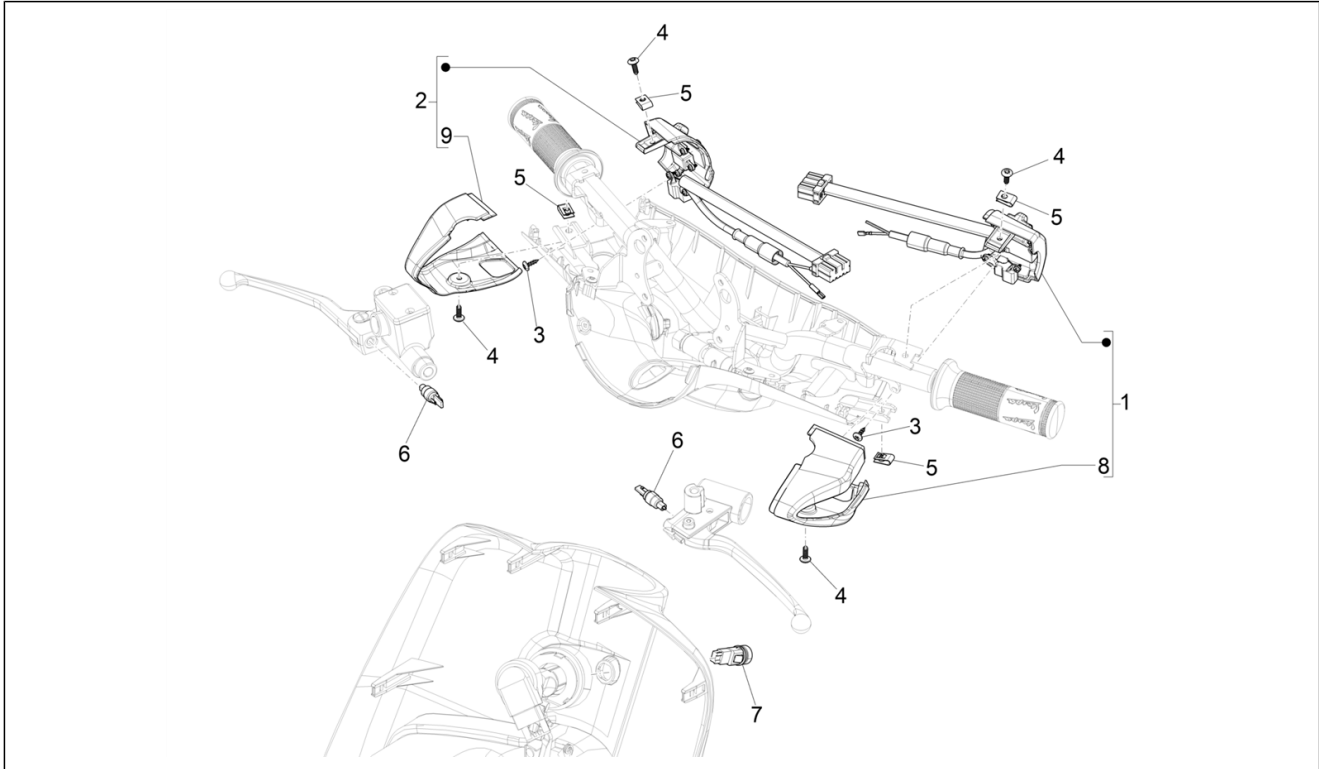

Vespa Primavera 150
EVPR000EX5 Vespa Primavera 150 4T 3V IGET ABS-NOABS
E2-E3-E4 2016 - 2019 (APAC)

Chassis prefix: RP8M8222, RP8M8221,
RP8M8241, RP8M8242
Engine prefix: M828M, M826M, M82CM,
M82GM

Group	Electrical system
Code	06.01
Description	Selectors - Switches - Buttons
Service	1

Pos.	Code	Description	Qty	Variants
				Colour:BLACK[79/A] Model version:ABS Version[ABS] Country:Australia[AU] Colour:Light blue 294/A[294/A] Model version:ABS Version[ABS] 50° Version[50] Country:Taiwan[TN] Colour:Light blue 294/A[294/A] Model version:ABS Version[ABS] 50° Version[50] Country:Thailand[TH] Colour:Light blue 294/A[294/A] Model version:ABS Version[ABS] 50° Version[50] Country:Indonesia[ID] Colour:Light blue 294/A[294/A] Model version:ABS Version[ABS] 50° Version[50] Country:Export Version[EX] Colour:Light blue 294/A[294/A] Model version:ABS Version[ABS] 50° Version[50] Country:Australia[AU] Colour:BLACK[79/A] Model version:ABS Version[ABS] Country:China[CN] Colour:White[544] Model version:ABS Version[ABS] Country:China[CN] Colour:DRAGON RED[894] Model version:ABS Version[ABS] Country:China[CN] Colour:White[544] Model version:ABS Version[ABS] "Sport" version[S] Country:Thailand[TH] Colour:BLACK[79/A] Model version:ABS Version[ABS] "Sport" version[S] Country:Thailand[TH] Colour:Matte red - RW[RW] Model version:ABS Version[ABS] "Sport" version[S] Country:Thailand[TH]