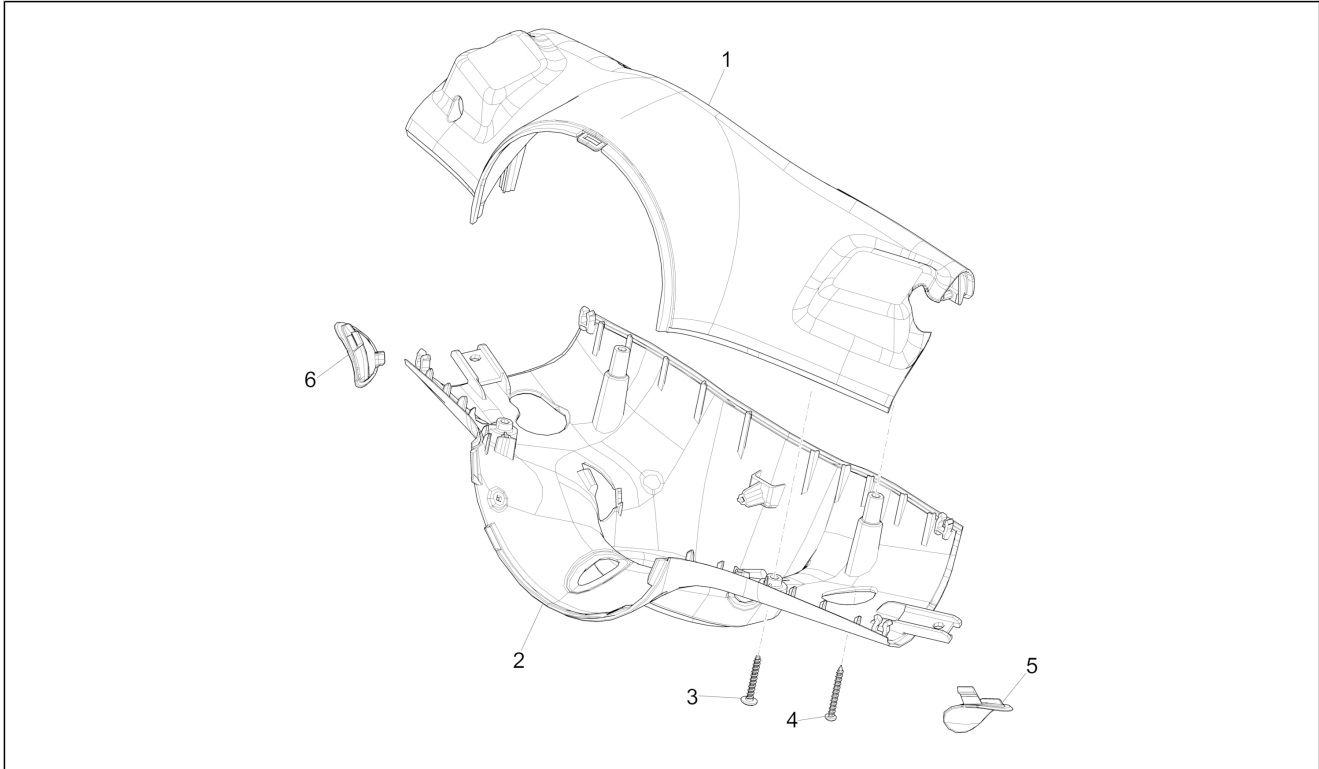

Group	Handlebars/Steering
Code	03.01
Description	Handlebars coverages
Service	1

Pos.	Code	Description	Qty	Variants
				Model version:ABS Version[ABS] Country:Australia[AU] Colour:Midnight Blue[222/A] Model version:ABS Version[ABS] Country:Japan[JP] Colour:White[544] Model version:ABS Version[ABS] Country:Indonesia[ID] Colour:White[544] Model version:ABS Version[ABS] Country:China[CN]
2		Handlebar lower cover	1	Colour:Brown[135/A] Model version:ABS Version[ABS] Country:Export Version[EX] Colour:Brown[135/A] Model version:No ABS Version[NO ABS] Country:Indonesia[ID] Colour:Brown[135/A] Country:Taiwan[TN] Model version:ABS Version[ABS] Colour:Brown[135/A] Country:Australia[AU] Model version:ABS Version[ABS] Colour:Brown[135/A] Country:China[CN] Model version:ABS Version[ABS]
2		Handlebar lower cover	1	Colour:Midnight Blue[222/A] Model version:ABS Version[ABS] Country:Export Version[EX] Colour:Midnight Blue[222/A] Model version:ABS Version[ABS] Country:Taiwan[TN] Colour:Midnight Blue[222/A] Country:China[CN] Model version:ABS Version[ABS] Colour:Midnight Blue[222/A] Model version:No ABS Version[NO ABS]