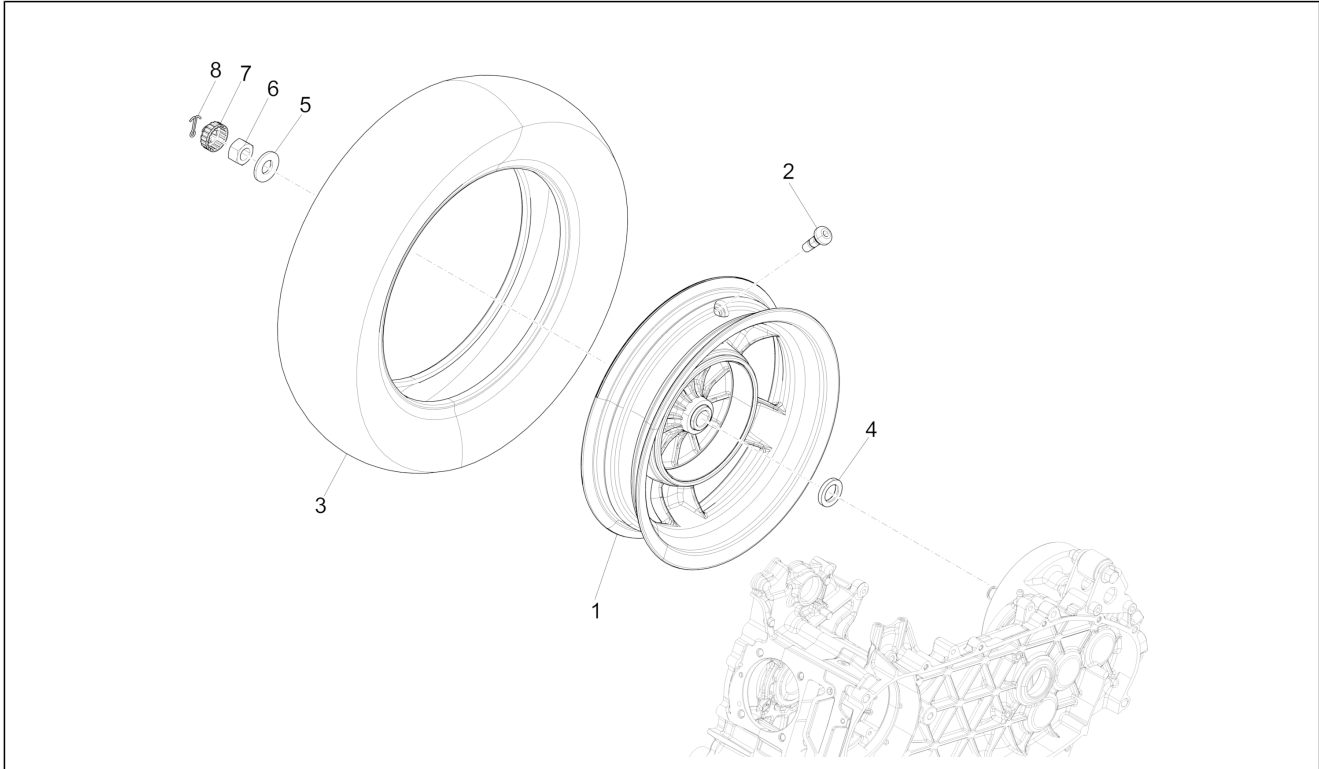

Group	Suspensions - Wheels
Code	04.12
Description	Rear wheel
Service	1

Pos.	Code	Description	Qty	Variants
				Model version:ABS Version[ABS] Country:Australia[AU] Colour:[283/A] Model version:ABS Version[ABS] Country:Australia[AU] Colour:DRAGON RED[894] Model version:ABS Version[ABS] Country:Australia[AU] Colour:White[544] Model version:ABS Version[ABS] Country:Thailand[TH] Colour:Midnight Blue[222/A] Model version:ABS Version[ABS] Country:Export Version[EX] Colour:DRAGON RED[894] Model version:ABS Version[ABS] Country:Thailand[TH] Colour:Silk grey[701/C] Model version:ABS Version[ABS] Country:Thailand[TH] Colour:BLACK[79/A] Model version:ABS Version[ABS] Country:Thailand[TH] Colour:White[544] Model version:ABS Version[ABS] Country:Thailand[TH] Colour:Silk grey[701/C] Model version:ABS Version[ABS] Country:Thailand[TH] Colour:DRAGON RED[894] Model version:ABS Version[ABS] Country:Thailand[TH] Colour:White[544] Model version:ABS Version[ABS] Country:Taiwan[TN] Colour:White[544] Model version:ABS Version[ABS] Country:Indonesia[ID]