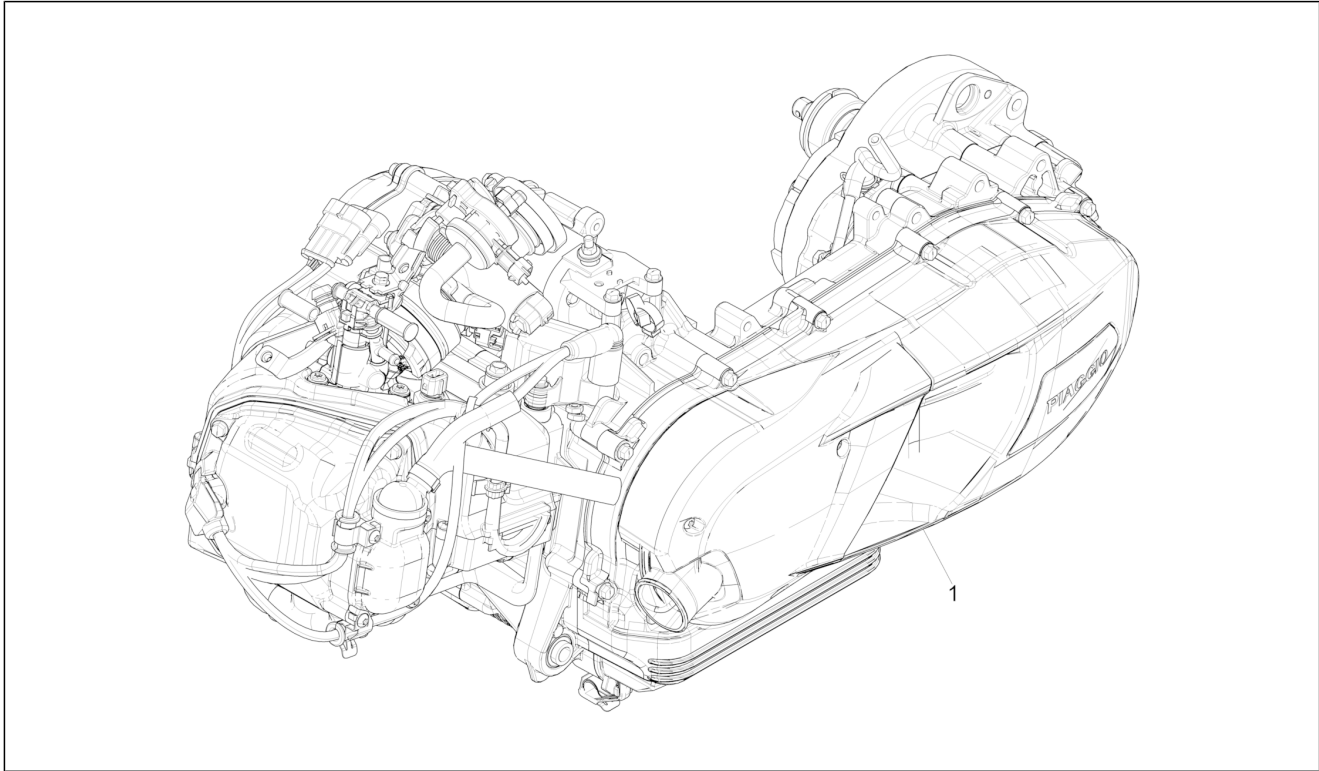

Vespa Primavera 150
EVPR000EX5 Vespa Primavera 150 4T 3V IGET ABS-NOABS
E2-E3-E4 2016 - 2019 (APAC)

Chassis prefix: RP8M8222, RP8M8221,
RP8M8241, RP8M8242
Engine prefix: M828M, M826M, M82CM,
M82GM

Group	Engine
Code	01.02
Description	Engine, assembly
Service	1

Pos.	Code	Description	Qty	Variants
				Country:Export Version[EX] Colour:White[544] Model version:ABS Version[ABS] Country:Thailand[TH] Colour:Midnight Blue[222/A] Model version:ABS Version[ABS] Country:Export Version[EX] Colour:DRAGON RED[894] Model version:ABS Version[ABS] Country:Thailand[TH] Colour:Silk grey[701/C] Model version:ABS Version[ABS] Country:Thailand[TH] Colour:BLACK[79/A] Model version:ABS Version[ABS] Country:Thailand[TH] Colour:White[544] Model version:ABS Version[ABS] Country:Thailand[TH] Colour:Silk grey[701/C] Model version:ABS Version[ABS] Country:Thailand[TH] Colour:DRAGON RED[894] Model version:ABS Version[ABS] Country:Thailand[TH] Colour:White[544] Model version:ABS Version[ABS] Country:Indonesia[ID] Colour:Midnight Blue[222/A] Model version:ABS Version[ABS] Country:Indonesia[ID] Colour:Silk grey[701/C] Model version:ABS Version[ABS] Country:Indonesia[ID] Colour:BLACK[79/A] Model version:ABS Version[ABS] Country:Indonesia[ID] Colour:DRAGON RED[894]