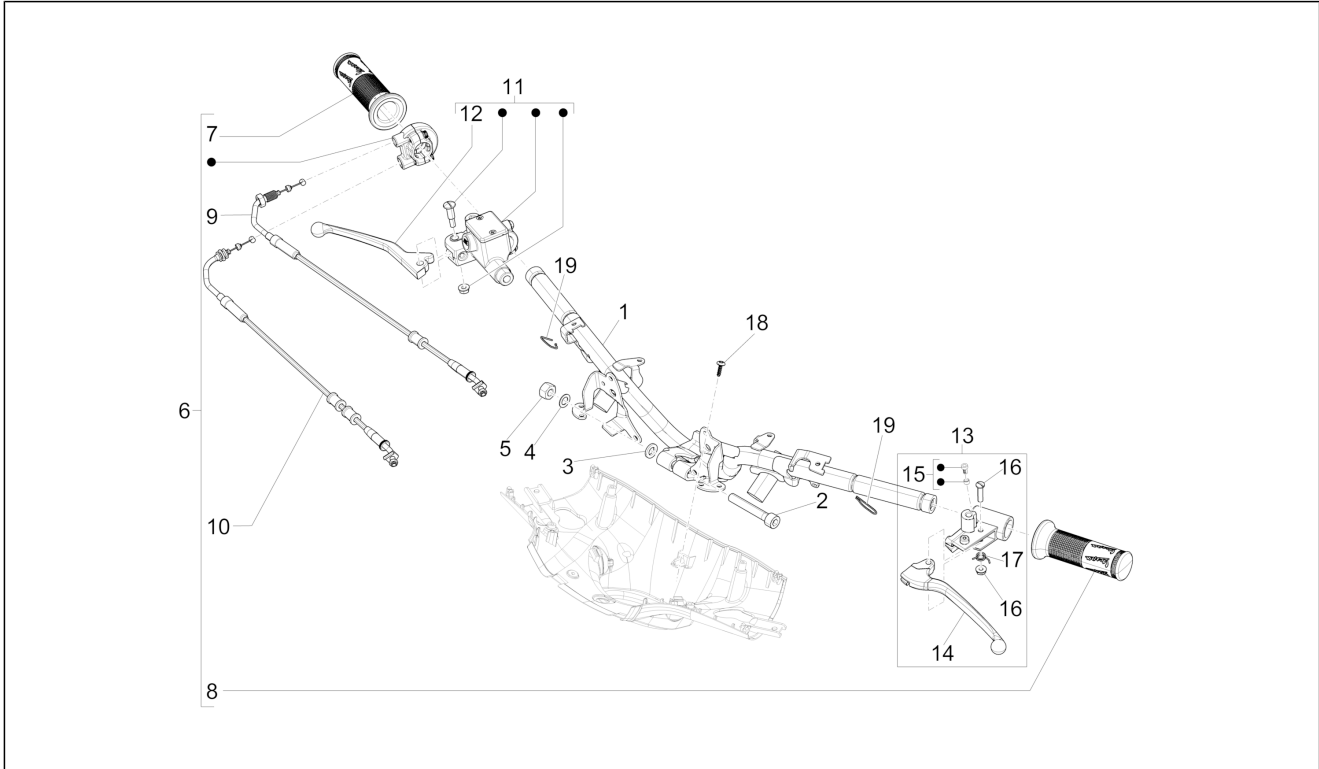

Vespa Primavera 150
EVPR000EX5 Vespa Primavera 150 4T 3V IGET ABS-NOABS
E2-E3-E4 2016 - 2019 (APAC)

Chassis prefix: RP8M8222, RP8M8221,
RP8M8241, RP8M8242
Engine prefix: M828M, M826M, M82CM,
M82GM

Group	Handlebars/Steering
Code	03.06
Description	Handlebars - Master cil.
Service	1

Pos.	Code	Description	Qty	Variants
				Colour:Brown 140/A[140/A] Model version:ABS Version[ABS] 50° Version[50] Country:Indonesia[ID] Colour:Brown 140/A[140/A] Model version:ABS Version[ABS] 50° Version[50] Country:Export Version[EX] Colour:Brown 140/A[140/A] Model version:ABS Version[ABS] 50° Version[50] Country:China[CN] Colour:Brown 140/A[140/A] Model version:ABS Version[ABS] 50° Version[50] Country:Australia[AU] Colour:Midnight Blue[222/A] Model version:ABS Version[ABS] Country:Taiwan[TN] Colour:DRAGON RED[894] Model version:ABS Version[ABS] Country:Taiwan[TN] Colour:Silk grey[701/C] Model version:ABS Version[ABS] Country:Taiwan[TN] Colour:BLACK[79/A] Model version:ABS Version[ABS] Country:Taiwan[TN] Colour:Beige unique 518/A[518/A] Model version:ABS Version[ABS] Country:Taiwan[TN] Colour:BLACK[79/A] Model version:ABS Version[ABS] Country:Australia[AU] Colour:White[544] Model version:ABS Version[ABS] Country:Japan[JP] Colour:Midnight Blue[222/A] Model version:ABS Version[ABS] Country:Japan[JP] Colour:Silk grey[701/C] Model version:ABS Version[ABS]