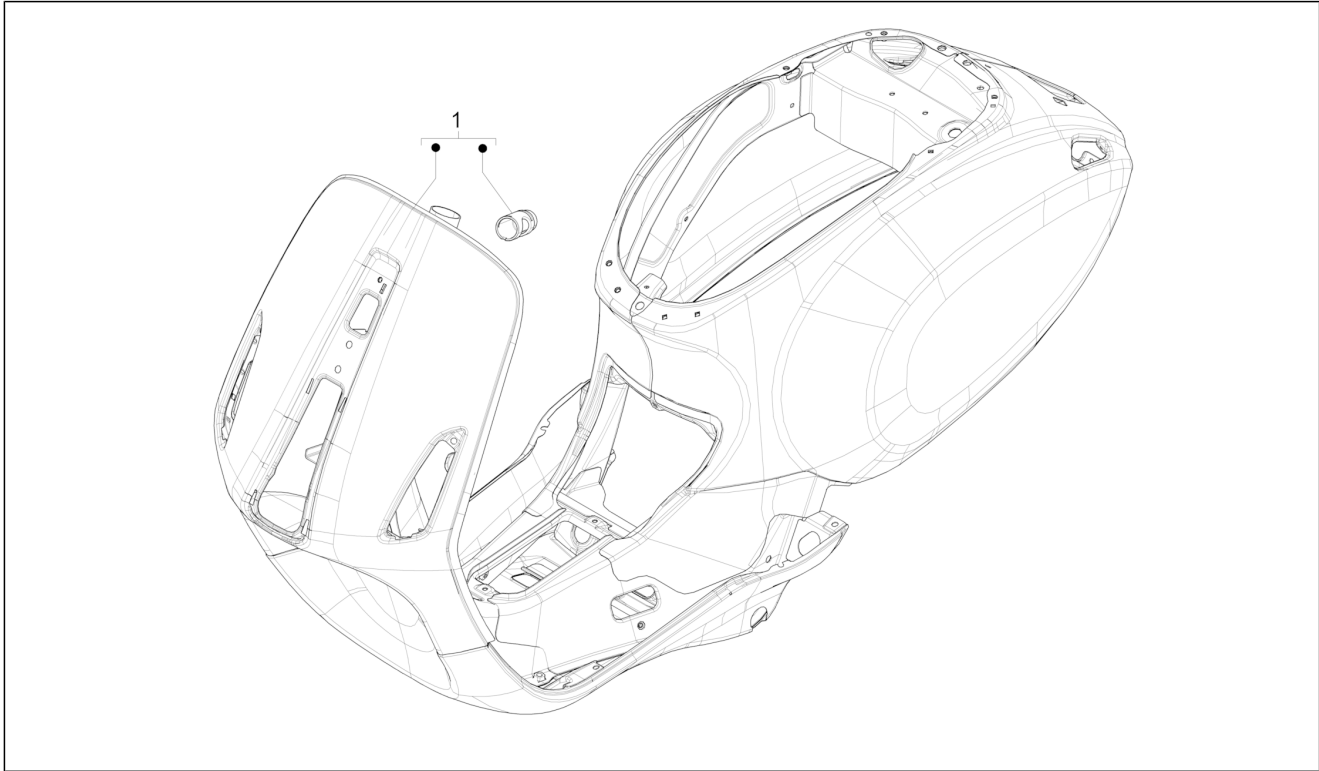

Group	Frame - Plastic parts - Coachwork
Code	02.01
Description	Frame/bodywork
Service	1

Pos.	Code	Description	Qty	Variants
				Colour:White[544] Model version:ABS Version[ABS] Country:Indonesia[ID] Colour:White[544] Model version:ABS Version[ABS] Country:Australia[AU] Colour:White[544] Model version:ABS Version[ABS] Country:Taiwan[TN] Colour:White[544] Model version:ABS Version[ABS] Yacht club version[YC] Country:Thailand[TH] Colour:White[544] Model version:ABS Version[ABS] Country:Japan[JP] Colour:White[544] Model version:ABS Version[ABS] Country:Indonesia[ID] Colour:White[544] Model version:ABS Version[ABS] Country:China[CN] Colour:White[544] Model version:ABS Version[ABS] "Sport" version[S] Country:Thailand[TH]
1		Cataphoresis body with U.P.	1	
1		Painted body with u.p.	1	Country:Taiwan[TN] [RI]Export Version[EX] Model version:70° Version[70°] Colour:Light Blue 70° (VN)[434] Country:Taiwan[TN] Model version:70° Version[70°] ABS Version[ABS] Colour:Light Blue 70° (VN)[434] Model version:No ABS Version[NO ABS] 70° Version[70°] Country:Indonesia[ID] Colour:Light Blue 70° (VN)[434] Country:Export Version[EX] Model version:70° Version[70°] ABS Version[ABS]
1		Painted body with u.p.	1	Colour:DRAGON RED[894]