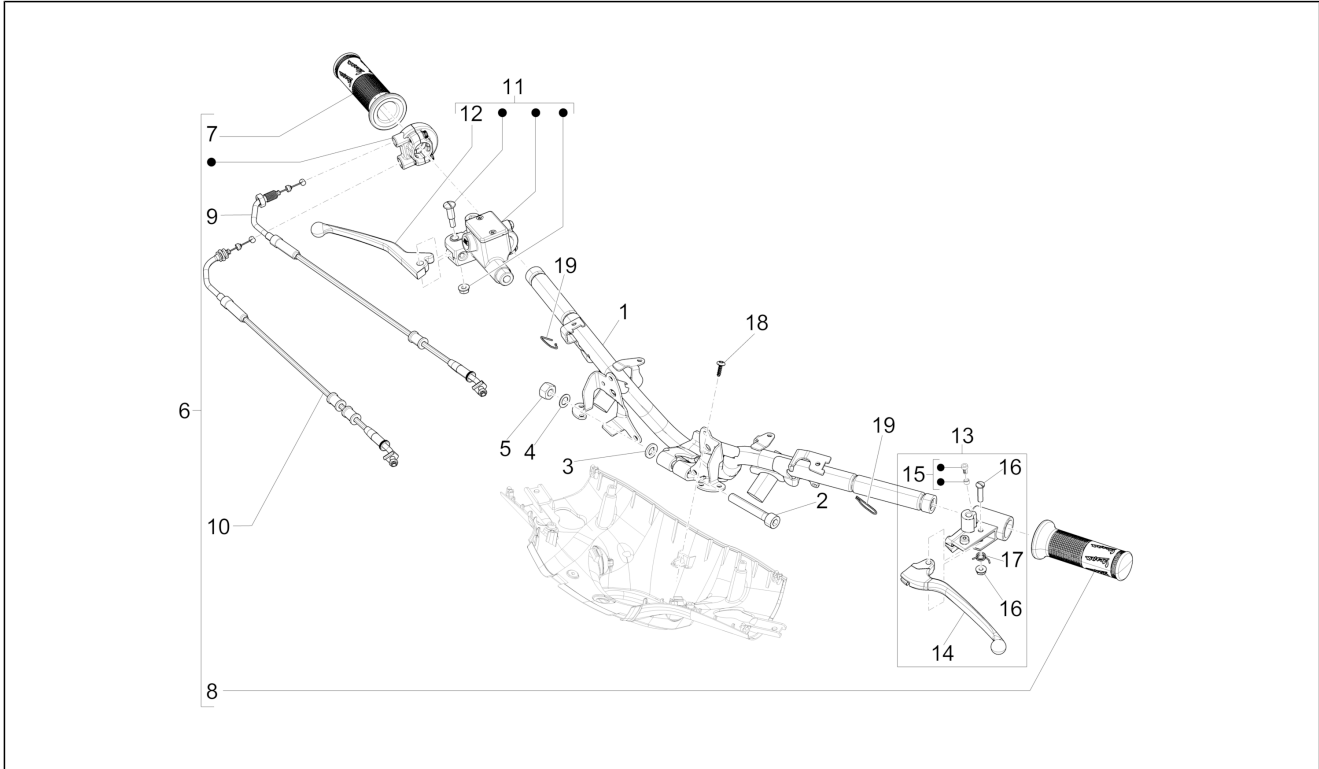

Vespa Primavera 150
EVPR000EX5 Vespa Primavera 150 4T 3V IGET ABS-NOABS
E2-E3-E4 2016 - 2019 (APAC)

Chassis prefix: RP8M8222, RP8M8221,
RP8M8241, RP8M8242
Engine prefix: M828M, M826M, M82CM,
M82GM

Group	Handlebars/Steering
Code	03.06
Description	Handlebars - Master cil.
Service	1

Pos.	Code	Description	Qty	Variants
				Colour:[283/A] Model version:ABS Version[ABS] Country:Indonesia[ID] Colour:White[544] Model version:ABS Version[ABS] Country:Indonesia[ID] Colour:Midnight Blue[222/A] Model version:ABS Version[ABS] Country:Indonesia[ID] Colour:Silk grey[701/C] Model version:ABS Version[ABS] Country:Indonesia[ID] Colour:BLACK[79/A] Model version:ABS Version[ABS] Country:Indonesia[ID] Colour:DRAGON RED[894] Model version:ABS Version[ABS] Country:Indonesia[ID] Colour:BLACK[79/A] Model version:ABS Version[ABS] Country:Australia[AU] Colour:Competition Black[98/A] Model version:ABS Version[ABS] Country:Thailand[TH] Colour:Beige unique 518/A[518/A] Model version:ABS Version[ABS] Country:Thailand[TH] Colour:White[544] Model version:ABS Version[ABS] Country:Australia[AU] Colour:Silk grey[701/C] Model version:ABS Version[ABS] Country:Australia[AU] Colour:Beige unique 518/A[518/A] Model version:ABS Version[ABS] Country:Export Version[EX] Colour:White[544] Model version:ABS Version[ABS]