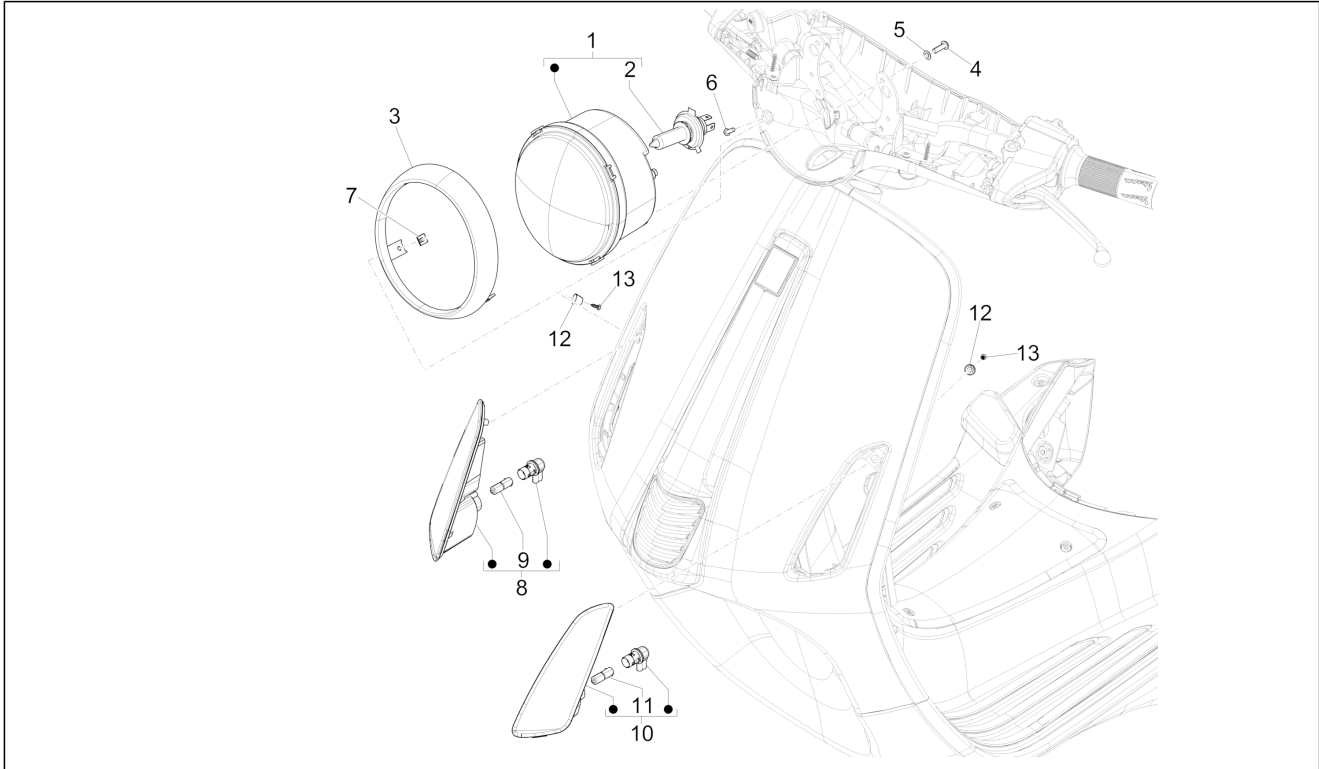

Group	Electrical system
Code	06.03
Description	Front headlamps - Turn signal lamps
Service	1

Pos.	Code	Description	Qty	Variants
				Model version:ABS Version[ABS] Country:Indonesia[ID] Colour:BLACK[79/A] Model version:ABS Version[ABS] Country:Australia[AU] Colour:Brown 140/A[140/A] Model version:ABS Version[ABS] 50° Version[50] Country:China[CN] Colour:Light blue 294/A[294/A] Model version:ABS Version[ABS] 50° Version[50] Country:China[CN]
3		Headlight frame	1	
4		Torx convex big end screw M5x16	4	
5		Washer 5.3x10x10	4	
6		Self-tap screw 3,5x13	2	
7		Spring plate	2	
8		Front right turn indicator	1	
9		Halogen Lamp 12V-6W	1	
10		Front left turn indicator	1	
11		Halogen Lamp 12V-6W	1	
12		Cap	2	
13		Self tapping screw 2,9x9,5	2