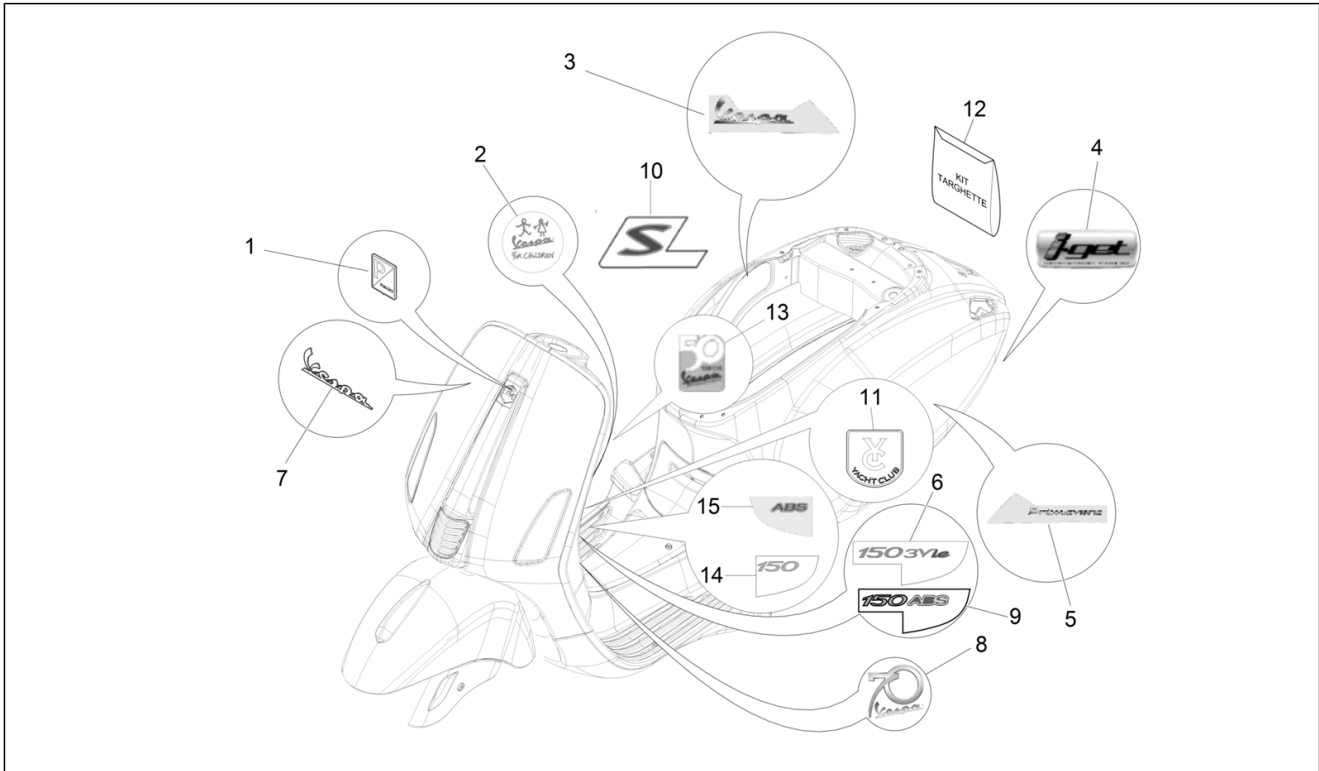

Group	Frame - Plastic parts - Coachwork
Code	02.38
Description	Plates - Emblems
Service	1

Pos.	Code	Description	Qty	Variants
				Country:Export Version[EX] Colour:Light blue 294/A[294/A] Model version:ABS Version[ABS] 50° Version[50] Country:China[CN] Colour:Light blue 294/A[294/A] Model version:ABS Version[ABS] 50° Version[50] Country:Australia[AU]
14		"150" Name plate	1	Colour:White[544] Model version:ABS Version[ABS] "Sport" version[S] Country:Thailand[TH] Colour:BLACK[79/A] Model version:ABS Version[ABS] "Sport" version[S] Country:Thailand[TH] Colour:Matte red - RW[RW] Model version:ABS Version[ABS] "Sport" version[S] Country:Thailand[TH]
15		"ABS" plate	1	Colour:White[544] Model version:ABS Version[ABS] "Sport" version[S] Country:Thailand[TH] Colour:BLACK[79/A] Model version:ABS Version[ABS] "Sport" version[S] Country:Thailand[TH] Colour:Matte red - RW[RW] Model version:ABS Version[ABS] "Sport" version[S] Country:Thailand[TH]