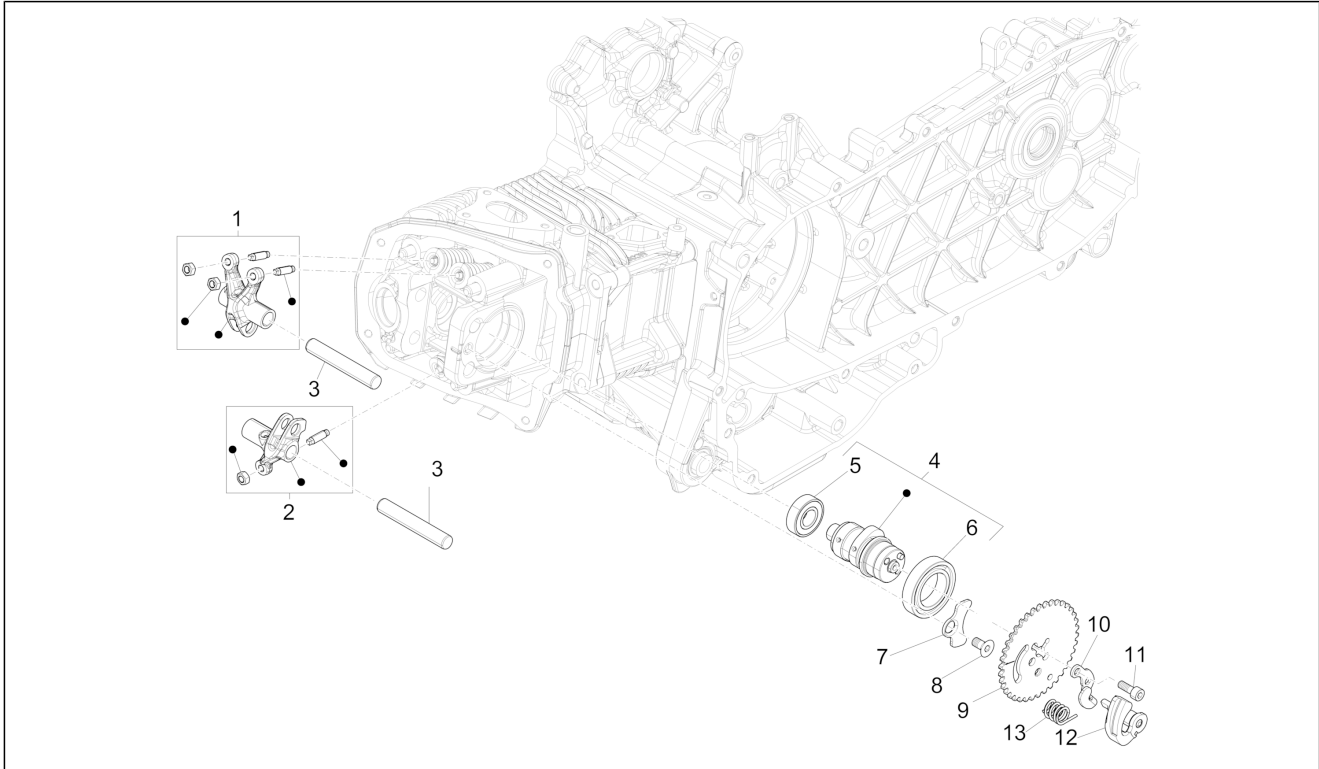

Group	Engine
Code	01.11
Description	Rocking levers support unit
Service	1

Pos.	Code	Description	Qty	Variants
				Colour:White[544] Model version:ABS Version[ABS] Country:Japan[JP] Colour:White[544] Model version:ABS Version[ABS] Country:Australia[AU] Colour:Midnight Blue[222/A] Model version:ABS Version[ABS] Country:Australia[AU] Colour:[283/A] Model version:ABS Version[ABS] Country:Australia[AU] Colour:DRAGON RED[894] Model version:ABS Version[ABS] Country:Australia[AU] Colour:White[544] Model version:ABS Version[ABS] Country:Australia[AU] Colour:Silk grey[701/C] Model version:ABS Version[ABS] Country:Australia[AU] Colour:White[544] Model version:ABS Version[ABS] Country:Taiwan[TN] Colour:DRAGON RED[894] Model version:ABS Version[ABS] Country:Japan[JP] Colour:Midnight Blue[222/A] Model version:ABS Version[ABS] Country:Australia[AU] Colour:DRAGON RED[894] Model version:ABS Version[ABS] Country:Australia[AU] Colour:BLACK[79/A] Model version:ABS Version[ABS] Country:Japan[JP] Colour:Brown 140/A[140/A] Model version:ABS Version[ABS] 50° Version[50]