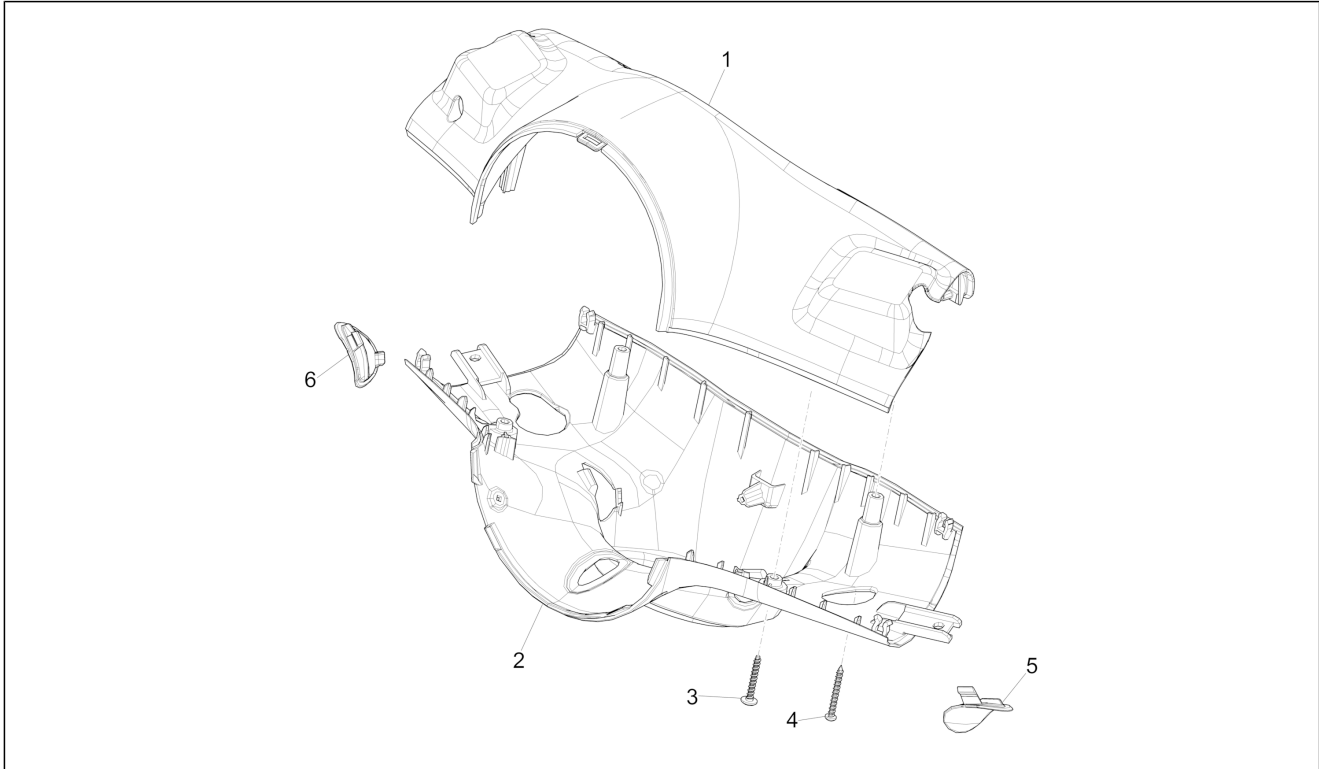

Vespa Primavera 150
EVPR000EX5 Vespa Primavera 150 4T 3V IGET ABS-NOABS
E2-E3-E4 2016 - 2019 (APAC)

Chassis prefix: RP8M8222, RP8M8221,
RP8M8241, RP8M8242
Engine prefix: M828M, M826M, M82CM,
M82GM

Group	Handlebars/Steering
Code	03.01
Description	Handlebars coverages
Service	1

Pos.	Code	Description	Qty	Variants
				Model version:ABS Version[ABS] Colour:White[544] Model version:ABS Version[ABS] Colour:White[544] Country:Australia[AU] Model version:ABS Version[ABS] Colour:White[544] Country:Taiwan[TN] Colour:White[544] Model version:No ABS Version[NO ABS] Country:Indonesia[ID] Colour:White[544] Country:China[CN] Model version:ABS Version[ABS] Colour:White[544] Model version:ABS Version[ABS] Country:Indonesia[ID] Colour:White[544] Model version:ABS Version[ABS] Yacht club version[YC] Country:Taiwan[TN] Colour:White[544] Model version:ABS Version[ABS] Yacht club version[YC] Country:Indonesia[ID] Colour:White[544] Model version:ABS Version[ABS] Yacht club version[YC] Country:Export Version[EX] Colour:White[544] Model version:ABS Version[ABS] Yacht club version[YC] Country:Australia[AU] Colour:White[544] Model version:ABS Version[ABS] Yacht club version[YC] Country:Japan[JP] Colour:White[544] Model version:ABS Version[ABS] Yacht club version[YC] Country:China[CN] Colour:White[544] Model version:ABS Version[ABS]