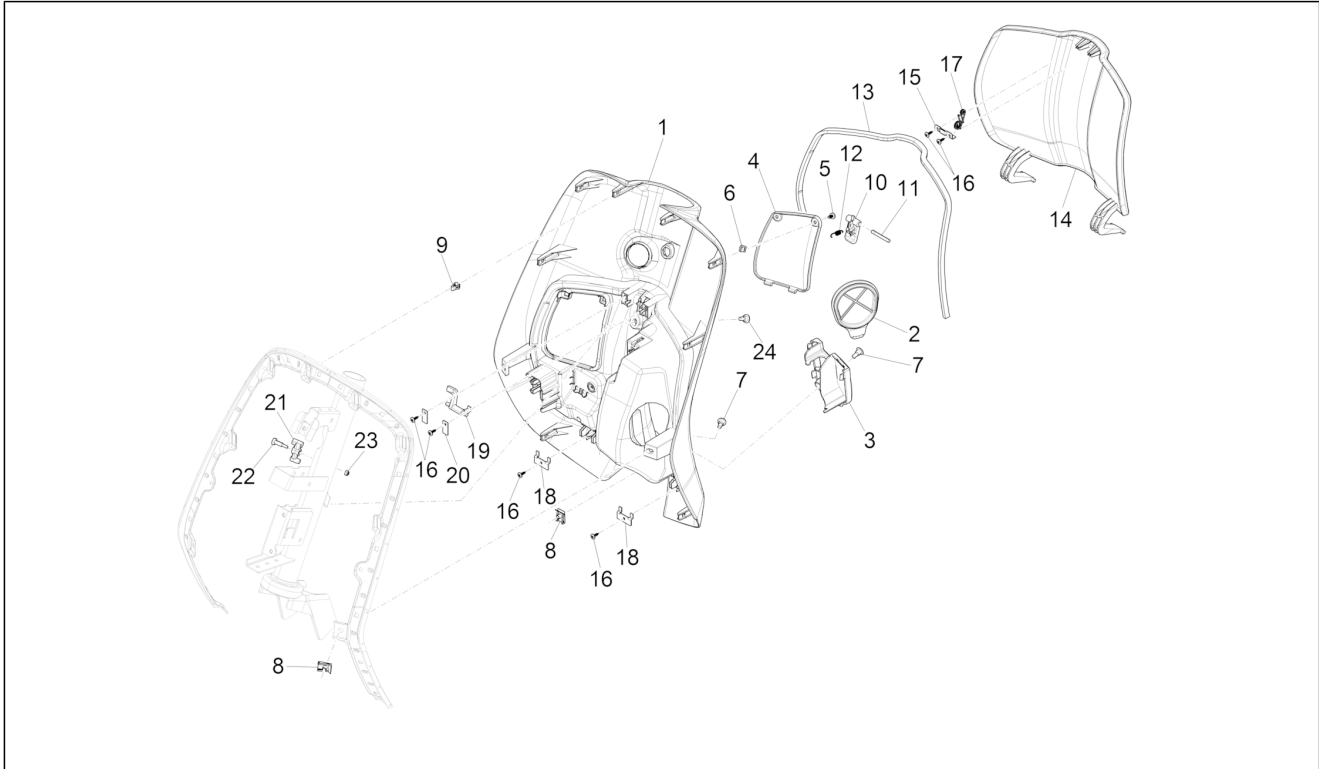

Group	Frame - Plastic parts - Coachwork
Code	02.30
Description	Front glove-box - Knee-guard panel
Service	1

Pos.	Code	Description	Qty	Variants
				Country:China[CN] Model version:ABS Version[ABS] Colour:Midnight Blue[222/A] Model version:No ABS Version[NO ABS] Country:Indonesia[ID] Colour:Midnight Blue[222/A] Country:Taiwan[TN] Model version:ABS Version[ABS] Colour:Midnight Blue[222/A] Country:Australia[AU] Model version:ABS Version[ABS] Colour:Midnight Blue[222/A] Model version:ABS Version[ABS] Country:China[CN] Colour:Midnight Blue[222/A] Model version:ABS Version[ABS] Country:Japan[JP] Colour:Midnight Blue[222/A] Model version:ABS Version[ABS] Country:Indonesia[ID] Colour:Midnight Blue[222/A] Model version:ABS Version[ABS] Country:Export Version[EX] Colour:Midnight Blue[222/A] Model version:ABS Version[ABS] Country:Australia[AU] Colour:Midnight Blue[222/A] Model version:ABS Version[ABS] Country:Indonesia[ID]
1		Front glove comp.	1	Colour:Silk grey[701/C] Model version:ABS Version[ABS] Country:Australia[AU] Colour:Silk grey[701/C] Model version:ABS Version[ABS] Country:Taiwan[TN] Colour:Silk grey[701/C] Model version:No ABS Version[NO ABS]