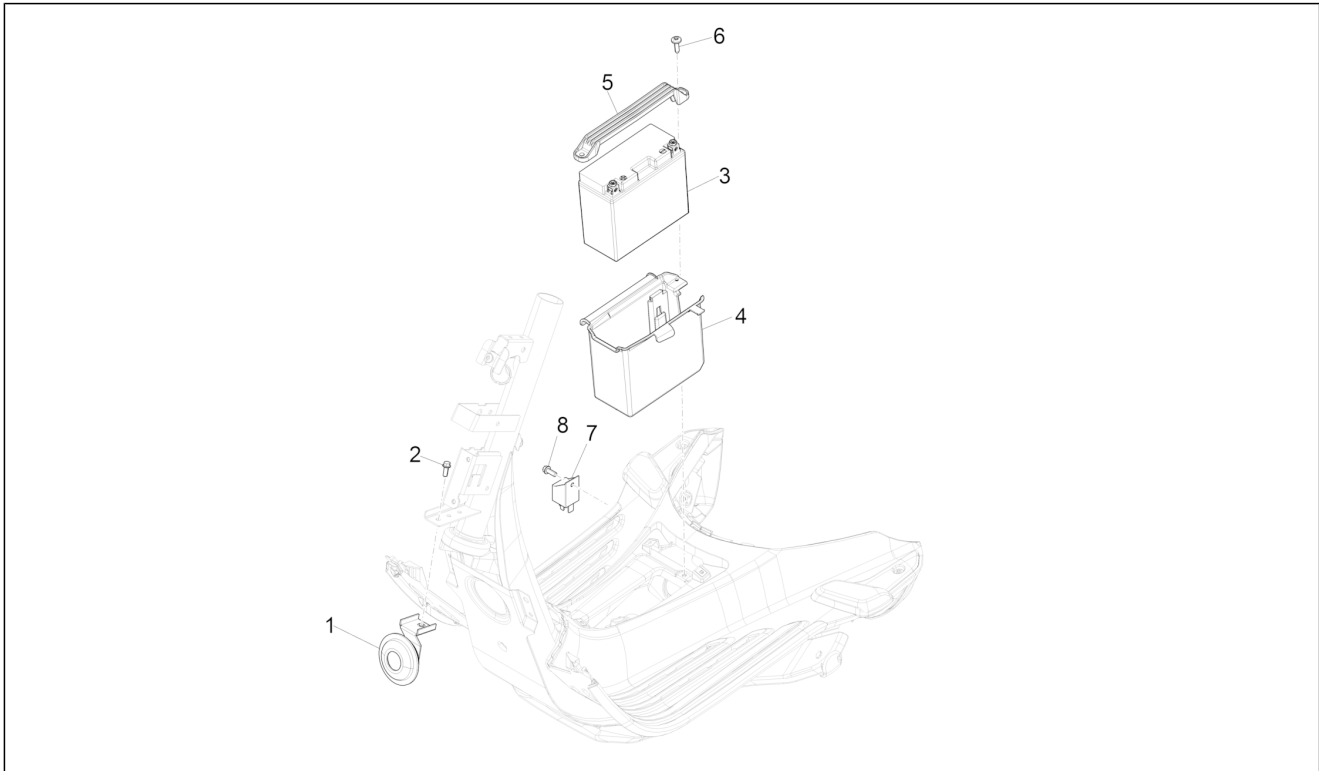

Group	Electrical system
Code	06.05
Description	Remote control switches - Battery - Horn
Service	1

Pos.	Code	Description	Qty	Variants
				Country:Taiwan[TN] Model version:ABS Version[ABS] Colour:Silk grey[701/C] Model version:ABS Version[ABS] Country:China[CN] Colour:Light Blue 70° (VN)[434] Country:Taiwan[TN] Model version:70° Version[70°] ABS Version[ABS] Colour:Brown[135/A] Country:China[CN] Model version:ABS Version[ABS] Colour:Competition Black[98/A] Country:Taiwan[TN] Model version:ABS Version[ABS] Colour:DRAGON RED[894] Country:Taiwan[TN] Model version:ABS Version[ABS] Colour:White[544] Country:China[CN] Model version:ABS Version[ABS] Colour:Midnight Blue[222/A] Model version:ABS Version[ABS] Country:China[CN] Colour:Silk grey[701/C] Model version:ABS Version[ABS] Country:China[CN] Colour:[283/A] Model version:ABS Version[ABS] Country:Taiwan[TN] Colour:BLACK[79/A] Model version:ABS Version[ABS] Country:China[CN] Colour:White[544] Model version:ABS Version[ABS] Country:China[CN] Colour:DRAGON RED[894] Model version:ABS Version[ABS] Country:China[CN]