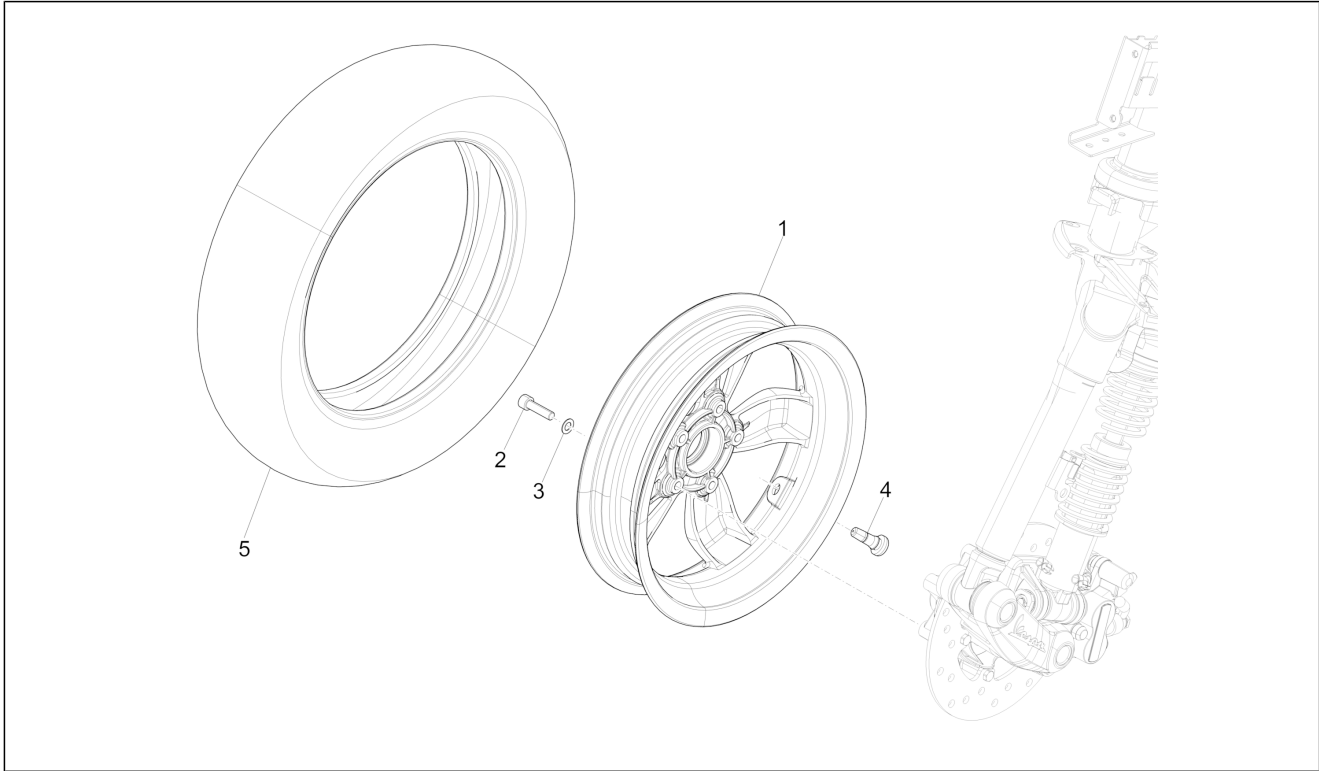

Group	Suspensions - Wheels
Code	04.11
Description	Front wheel
Service	1

Pos.	Code	Description	Qty	Variants
				Colour:BLACK[79/A] Model version:ABS Version[ABS] Country:Indonesia[ID] Colour:Silk grey[701/C] Model version:ABS Version[ABS] Country:Indonesia[ID] Colour:[283/A] Model version:ABS Version[ABS] Country:Taiwan[TN] Colour:White[544] Model version:ABS Version[ABS] Yacht club version[YC] Country:Japan[JP] Colour:White[544] Model version:ABS Version[ABS] Yacht club version[YC] Country:China[CN] Colour:White[544] Model version:ABS Version[ABS] Country:Export Version[EX] Colour:BLACK[79/A] Model version:ABS Version[ABS] Country:Export Version[EX] Colour:Midnight Blue[222/A] Model version:ABS Version[ABS] Country:Export Version[EX] Colour:DRAGON RED[894] Model version:ABS Version[ABS] Country:Export Version[EX] Colour:BLACK[79/A] Model version:ABS Version[ABS] Country:China[CN] Colour:White[544] Model version:ABS Version[ABS] Country:Export Version[EX] Colour:White[544] Model version:ABS Version[ABS] Country:China[CN] Colour:DRAGON RED[894] Model version:ABS Version[ABS]