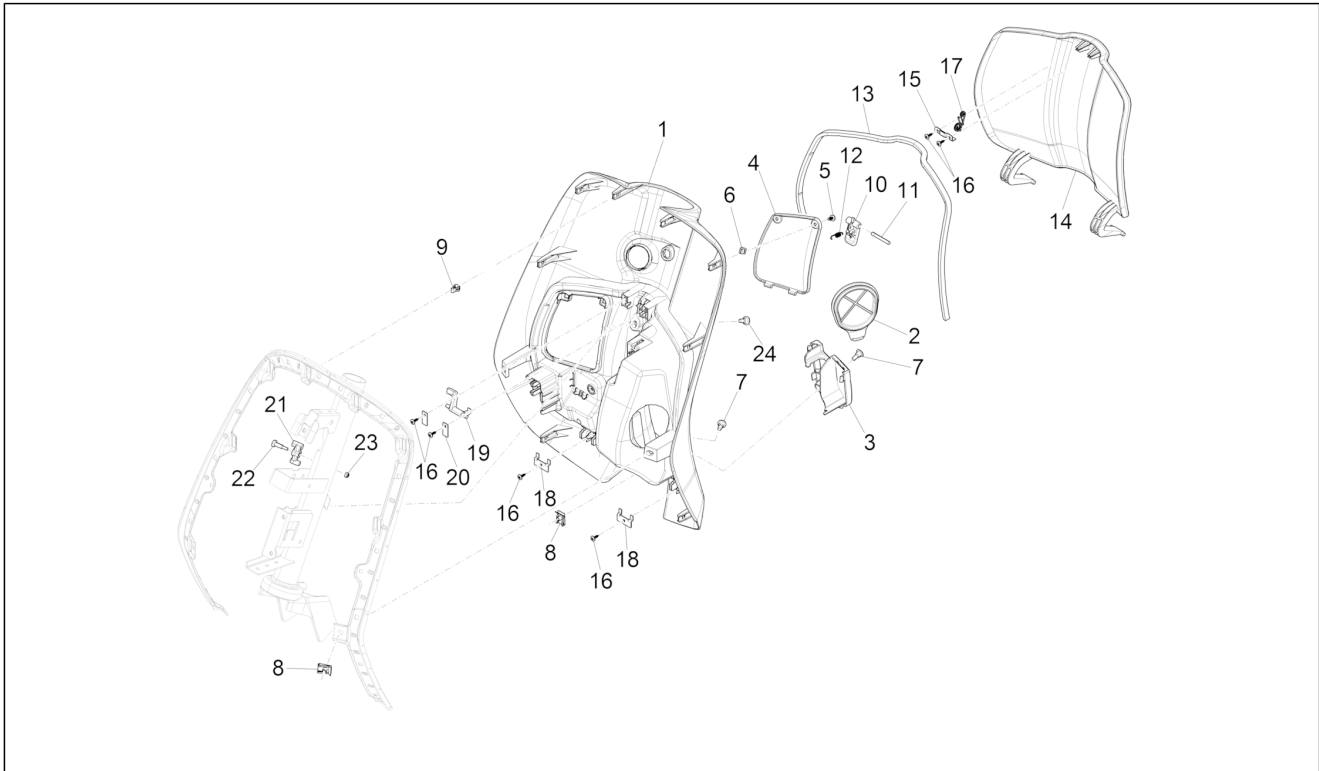

Group	Frame - Plastic parts - Coachwork
Code	02.30
Description	Front glove-box - Knee-guard panel
Service	1

Pos.	Code	Description	Qty	Variants
				Country:Taiwan[TN] Colour:White[544] Model version:ABS Version[ABS] Yacht club version[YC] Country:Thailand[TH] Colour:DRAGON RED[894] Model version:ABS Version[ABS] Country:Japan[JP] Colour:Midnight Blue[222/A] Model version:ABS Version[ABS] Country:Australia[AU] Colour:DRAGON RED[894] Model version:ABS Version[ABS] Country:Australia[AU] Colour:BLACK[79/A] Model version:ABS Version[ABS] Country:Japan[JP] Colour:Brown 140/A[140/A] Model version:ABS Version[ABS] 50° Version[50] Country:Taiwan[TN] Colour:Brown 140/A[140/A] Model version:ABS Version[ABS] 50° Version[50] Country:Thailand[TH] Colour:Brown 140/A[140/A] Model version:ABS Version[ABS] 50° Version[50] Country:Indonesia[ID] Colour:Brown 140/A[140/A] Model version:ABS Version[ABS] 50° Version[50] Country:Export Version[EX] Colour:Brown 140/A[140/A] Model version:ABS Version[ABS] 50° Version[50] Country:China[CN] Colour:Brown 140/A[140/A] Model version:ABS Version[ABS] 50° Version[50] Country:Australia[AU] Colour:Silk grey[701/C] Model version:ABS Version[ABS] Country:China[CN] Colour:Beige unique 518/A[518/A]