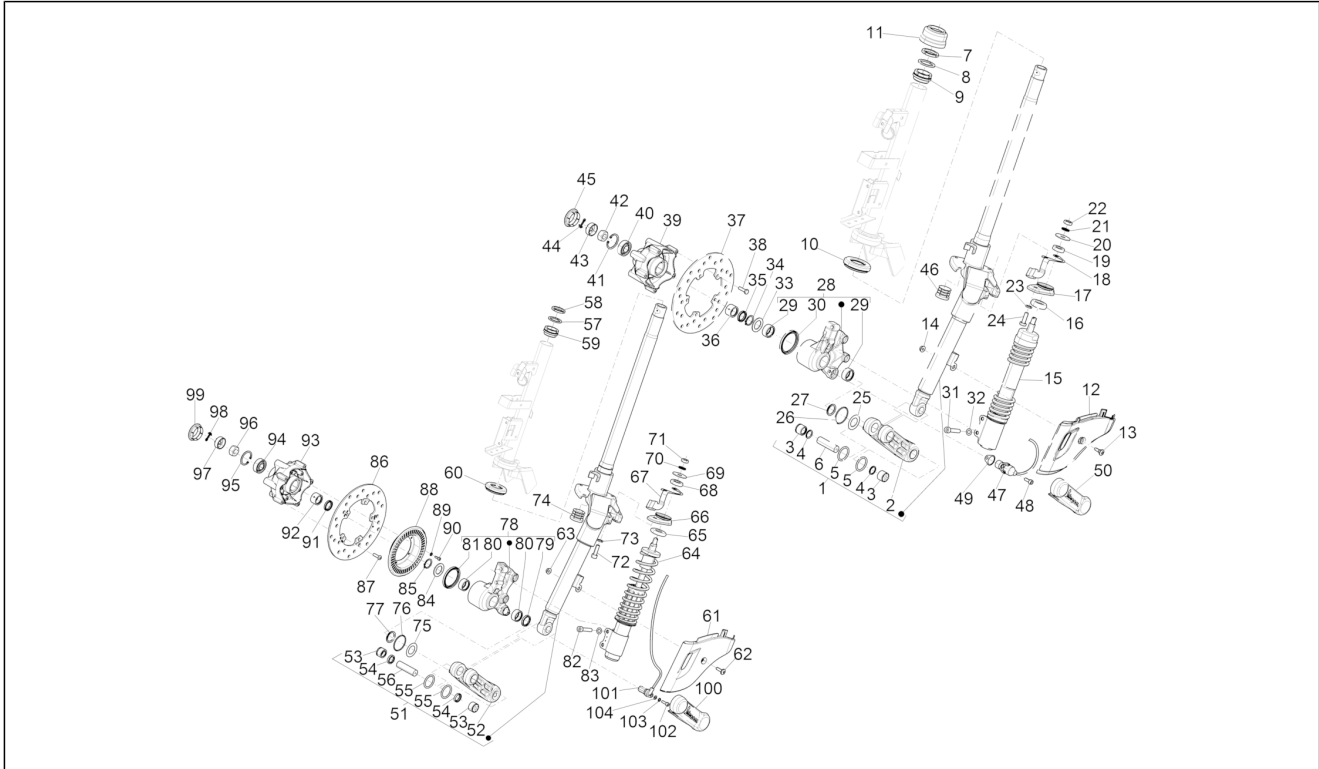

Group	Suspensions - Wheels
Code	04.02
Description	Fork/steering tube - Steering bearing unit
Service	1

Pos.	Code	Description	Qty	Variants
55		Gasket	2	Model version:ABS Version[ABS]
56		Piston pin	1	Model version:ABS Version[ABS]
57		Steering tube ring nut	1	Model version:ABS Version[ABS]
58		Washer of the steering	1	Model version:ABS Version[ABS]
59		Upper thrust ring	1	Model version:ABS Version[ABS]
60		Lower steering bearing	1	Model version:ABS Version[ABS]
61		Front suspension cover	1	Model version:ABS Version[ABS]
62		Metric screw TBC	1	Model version:ABS Version[ABS]
63		Self locking nut M6	1	Model version:ABS Version[ABS]
64		Front shock absorber	1	Model version:ABS Version[ABS]
65		Pad	1	Model version:ABS Version[ABS]
66		Shock absorber connection bracket	1	Model version:ABS Version[ABS]
67		Brake pipe support bracket	1	Model version:ABS Version[ABS]
68		Pad	1	Model version:ABS Version[ABS]
69		Washer	1	Model version:ABS Version[ABS]
70		Washer	1	Model version:ABS Version[ABS]
71		Nut	1	Model version:ABS Version[ABS]
72		screw	1	Model version:ABS Version[ABS]
73		Spring washer 13,75x8,15x4,5	1	Model version:ABS Version[ABS]
74		Cover	1	Model version:ABS Version[ABS]
75		Washer	1	Model version:ABS Version[ABS]
76		O-ring	1	Model version:ABS Version[ABS]
77		Ring	1	Model version:ABS Version[ABS]
78		Pin and shock absorber support	1	Model version:ABS Version[ABS]
79		Gasket ring	1	Model version:ABS Version[ABS]
80		Drawn cap	2	Model version:ABS Version[ABS]
81		Ring	1	Model version:ABS Version[ABS]
82		Hex socket screw M8x40	2	Model version:ABS Version[ABS]