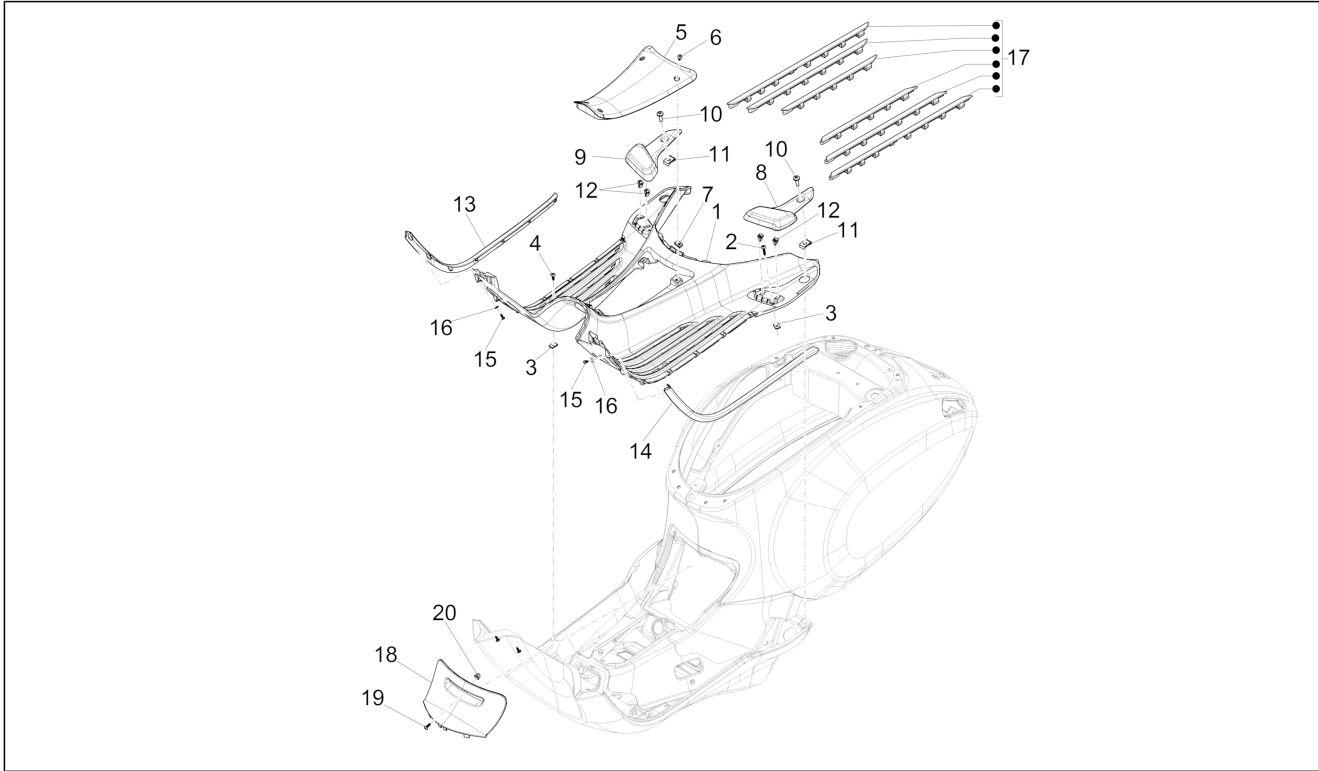

Vespa Primavera 150
EVPR000EX5 Vespa Primavera 150 4T 3V IGET ABS-NOABS
E2-E3-E4 2016 - 2019 (APAC)

Chassis prefix: RP8M8222, RP8M8221,
RP8M8241, RP8M8242
Engine prefix: M828M, M826M, M82CM,
M82GM

Group	Frame - Plastic parts - Coachwork
Code	02.31
Description	Central cover - Footrests
Service	1

Pos.	Code	Description	Qty	Variants
				Model version:ABS Version[ABS] Country:Japan[JP] Colour:Beige[598] Model version:ABS Version[ABS] Country:Export Version[EX] Colour:Midnight Blue[222/A] Model version:ABS Version[ABS] Country:Indonesia[ID] Colour:BLACK[79/A] Model version:ABS Version[ABS] Country:Indonesia[ID] Colour:Silk grey[701/C] Model version:ABS Version[ABS] Country:Indonesia[ID] Colour:[283/A] Model version:ABS Version[ABS] Country:Taiwan[TN] Colour:White[544] Model version:ABS Version[ABS] Yacht club version[YC] Country:Japan[JP] Colour:White[544] Model version:ABS Version[ABS] Yacht club version[YC] Country:China[CN] Colour:White[544] Model version:ABS Version[ABS] Country:Export Version[EX] Colour:BLACK[79/A] Model version:ABS Version[ABS] Country:Export Version[EX] Colour:Midnight Blue[222/A] Model version:ABS Version[ABS] Country:Export Version[EX] Colour:DRAGON RED[894] Model version:ABS Version[ABS] Country:Export Version[EX] Colour:BLACK[79/A] Model version:ABS Version[ABS] Country:China[CN]