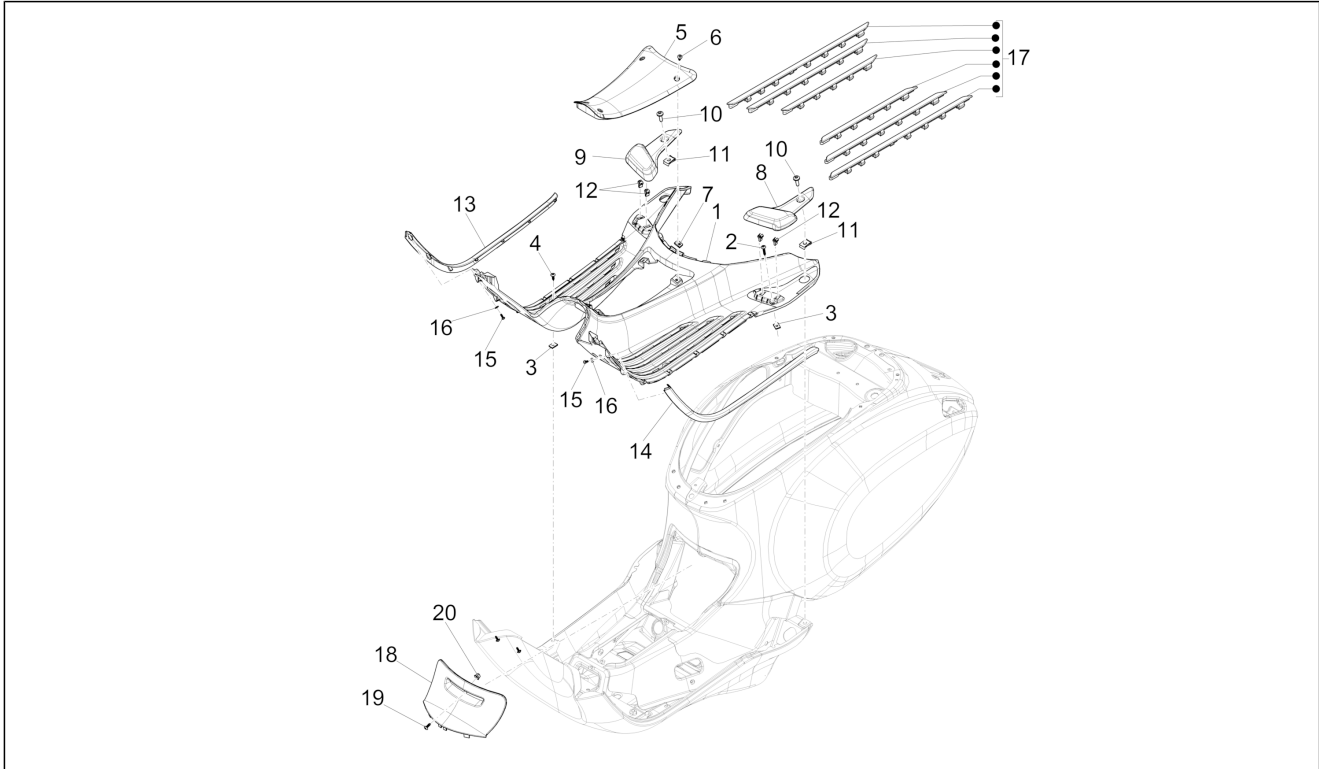

Vespa Primavera 150
EVPR000EX5 Vespa Primavera 150 4T 3V IGET ABS-NOABS
E2-E3-E4 2016 - 2019 (APAC)

Chassis prefix: RP8M8222, RP8M8221,
RP8M8241, RP8M8242
Engine prefix: M828M, M826M, M82CM,
M82GM

Group	Frame - Plastic parts - Coachwork
Code	02.31
Description	Central cover - Footrests
Service	1

Pos.	Code	Description	Qty	Variants
				Model version:ABS Version[ABS] "Sport" version[S] Country:Thailand[TH] Colour:BLACK[79/A] Model version:ABS Version[ABS] "Sport" version[S] Country:Thailand[TH] Colour:Matte red - RW[RW] Model version:ABS Version[ABS] "Sport" version[S] Country:Thailand[TH]
14		Side beading SX	1	Colour:Midnight Blue[222/A] Model version:ABS Version[ABS] Country:Export Version[EX] Colour:Silk grey[701/C] Model version:ABS Version[ABS] Country:Australia[AU] Colour:Silk grey[701/C] Model version:ABS Version[ABS] Country:Taiwan[TN] Colour:Brown[135/A] Model version:ABS Version[ABS] Country:Export Version[EX] Colour:Brown[135/A] Country:Taiwan[TN] Model version:ABS Version[ABS] Colour:Competition Black[98/A] Country:China[CN] Model version:ABS Version[ABS] Colour:Competition Black[98/A] Model version:No ABS Version[NO ABS] Country:Indonesia[ID] Colour:DRAGON RED[894] Country:China[CN] Model version:ABS Version[ABS] Colour:DRAGON RED[894] Model version:No ABS Version[NO ABS] Country:Indonesia[ID] Colour:Light Blue 70° (VN)[434] Model version:No ABS Version[NO ABS] 70° Version[70°]