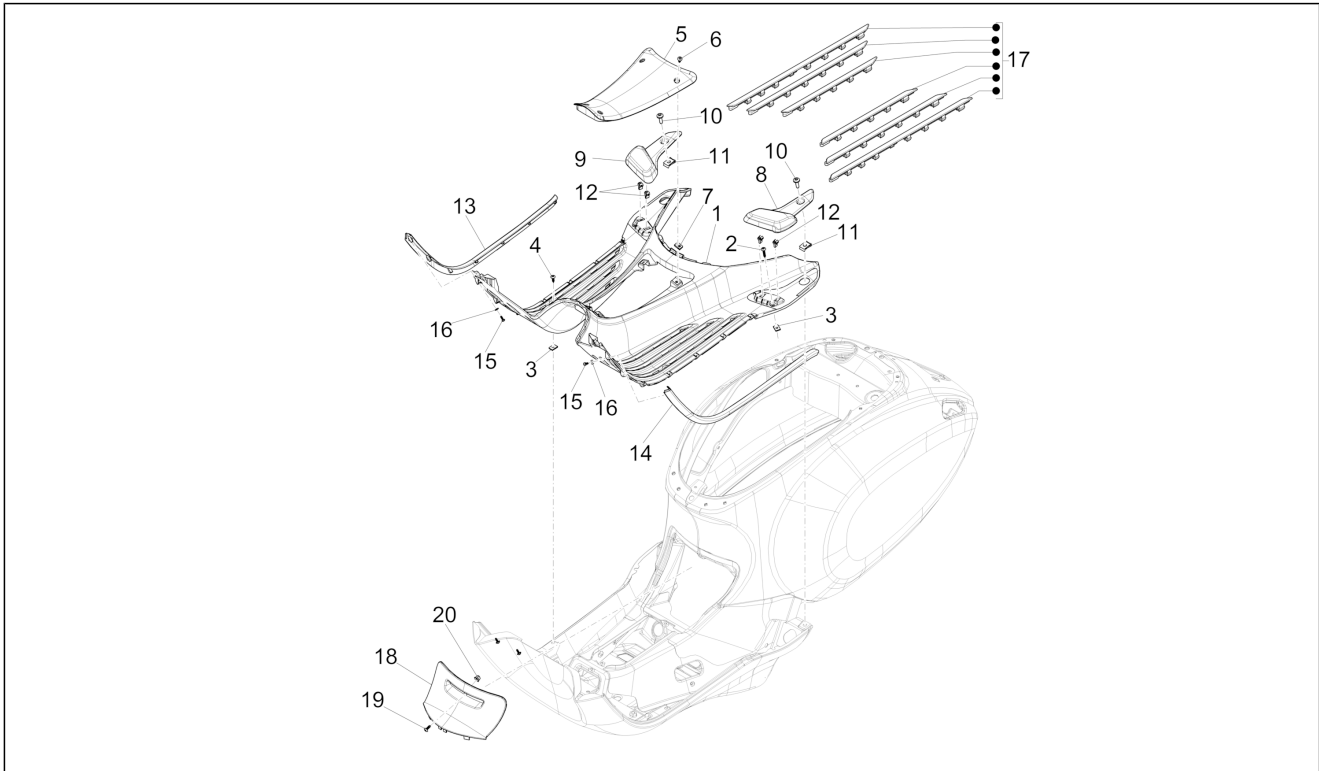

Group	Frame - Plastic parts - Coachwork
Code	02.31
Description	Central cover - Footrests
Service	1

Pos.	Code	Description	Qty	Variants
				Colour:Midnight Blue[222/A] Model version:ABS Version[ABS] Country:China[CN] Colour:Midnight Blue[222/A] Model version:ABS Version[ABS] Country:Taiwan[TN] Colour:Midnight Blue[222/A] Model version:ABS Version[ABS] Country:Japan[JP]
2		Self tapping screw	2	
3		Plate	2	
4		Self tapping screw D4.2x16	2	
5			1	Colour:White[544] Model version:ABS Version[ABS] Yacht club version[YC] Country:Taiwan[TN] Colour:White[544] Model version:ABS Version[ABS] Yacht club version[YC] Country:Indonesia[ID] Colour:White[544] Model version:ABS Version[ABS] Yacht club version[YC] Country:Export Version[EX] Colour:White[544] Model version:ABS Version[ABS] Yacht club version[YC] Country:Australia[AU] Colour:White[544] Model version:ABS Version[ABS] Yacht club version[YC] Country:Japan[JP] Colour:White[544] Model version:ABS Version[ABS] Yacht club version[YC] Country:China[CN] Colour:White[544] Model version:ABS Version[ABS] Yacht club version[YC] Country:Thailand[TH]
5			1	Colour:Midnight Blue[222/A] Model version:ABS Version[ABS] Country:Export Version[EX]