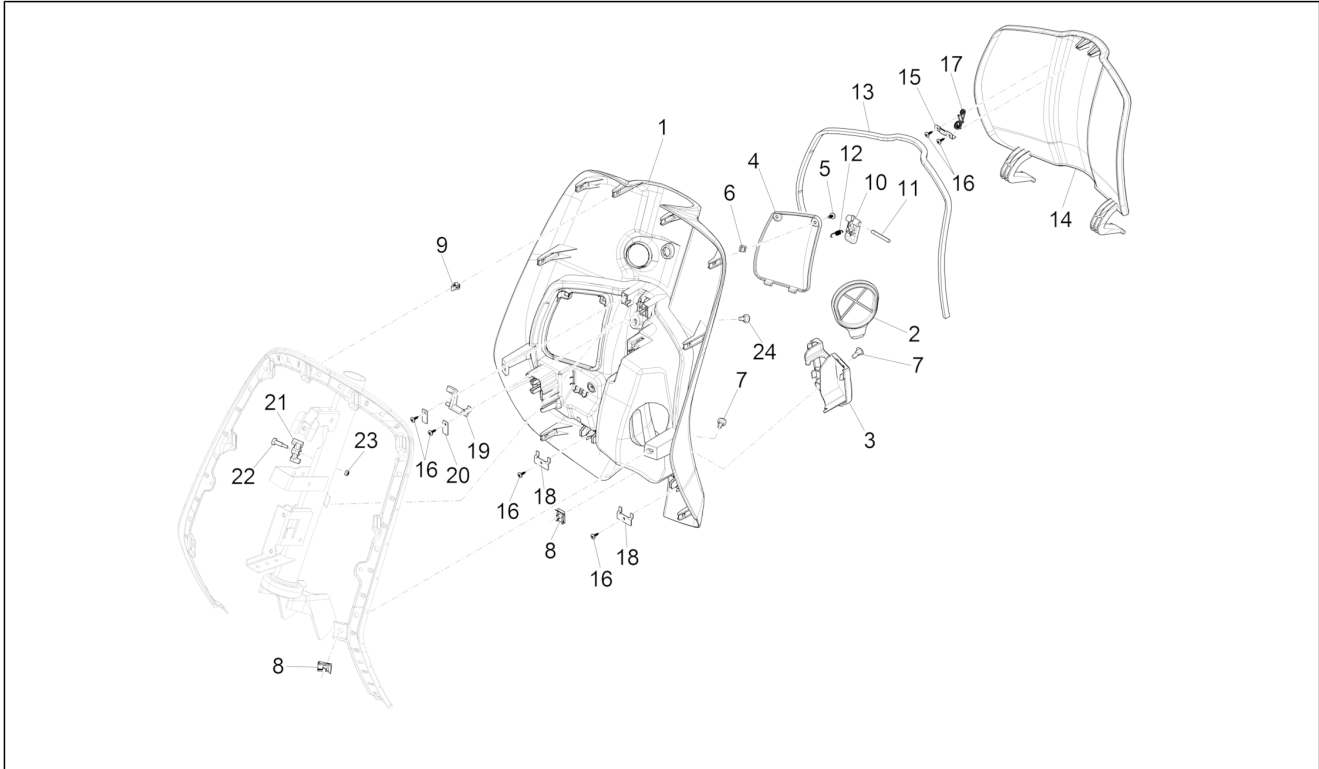

Group	Frame - Plastic parts - Coachwork
Code	02.30
Description	Front glove-box - Knee-guard panel
Service	1

Pos.	Code	Description	Qty	Variants
				Colour:Silk grey[701/C] Model version:ABS Version[ABS] Country:Japan[JP]
1		Front glove comp.	1	Colour:DRAGON RED[894] Model version:ABS Version[ABS] Country:Thailand[TH] Colour:DRAGON RED[894] Model version:ABS Version[ABS] Country:Japan[JP] Colour:DRAGON RED[894] Model version:ABS Version[ABS] Country:Australia[AU] Colour:DRAGON RED[894] Model version:ABS Version[ABS] Country:Taiwan[TN] Colour:DRAGON RED[894] Model version:ABS Version[ABS] Country:China[CN]
1		Front glove comp.	1	Colour:Brown[135/A] Model version:ABS Version[ABS] Country:Export Version[EX] Colour:Brown[135/A] Model version:No ABS Version[NO ABS] Country:Indonesia[ID] Colour:Brown[135/A] Country:Taiwan[TN] Model version:ABS Version[ABS] Colour:Brown[135/A] Country:Australia[AU] Model version:ABS Version[ABS] Colour:Brown[135/A] Country:China[CN] Model version:ABS Version[ABS]
1		Front glove comp.	1	Colour:BLACK[79/A] Model version:ABS Version[ABS] Country:Export Version[EX] Colour:Competition Black[98/A]