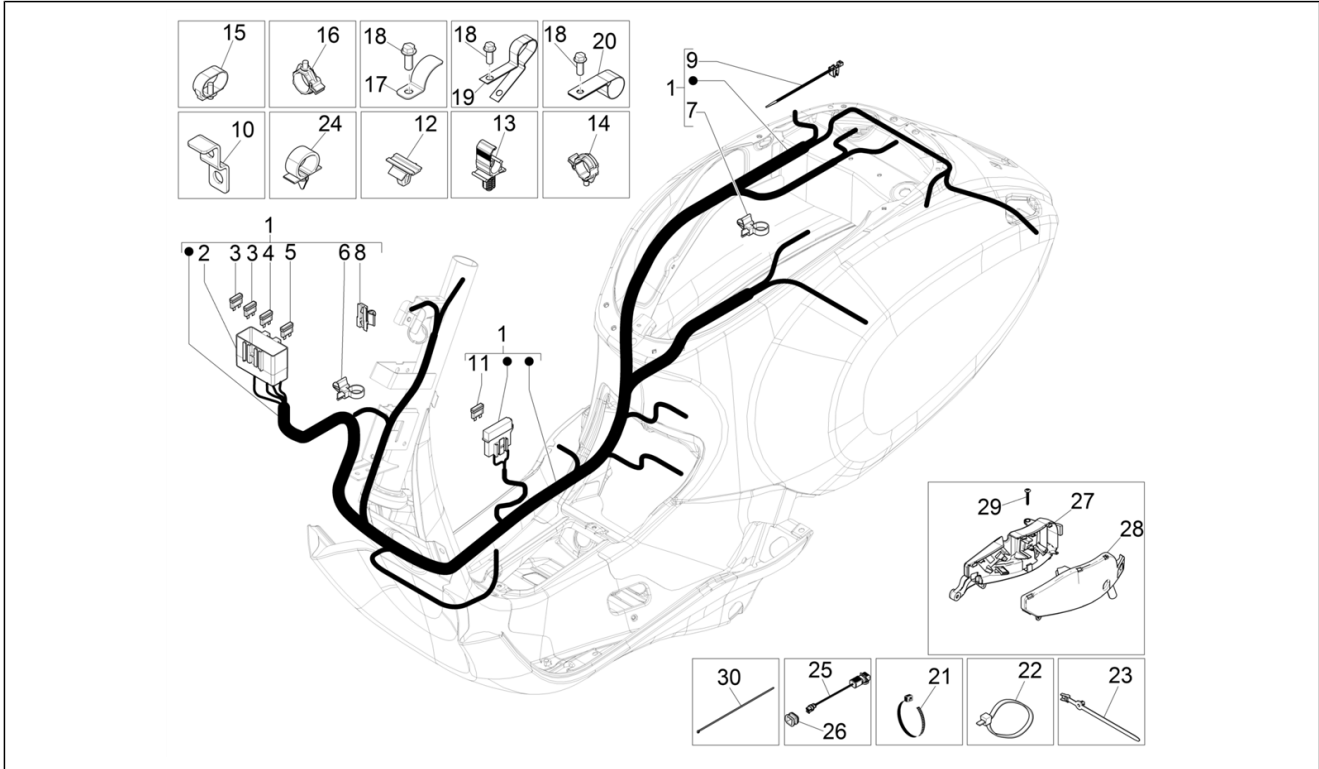

Vespa Primavera 150
EVPR000EX5 Vespa Primavera 150 4T 3V IGET ABS-NOABS
E2-E3-E4 2016 - 2019 (APAC)

Chassis prefix: RP8M8222, RP8M8221,
RP8M8241, RP8M8242
Engine prefix: M828M, M826M, M82CM,
M82GM

Group	Electrical system
Code	06.08
Description	Main cable harness
Service	1

Pos.	Code	Description	Qty	Variants
				Country:Taiwan[TN]
1		Cable harness	1	
1		Cable harness	1	Country:Indonesia[ID]
1		Cable harness	1	Colour:Brown 140/A[140/A] Model version:ABS Version[ABS] 50° Version[50] Country:China[CN] Colour:Light blue 294/A[294/A] Model version:ABS Version[ABS] 50° Version[50] Country:China[CN]
1		Cable harness	1	
2		Fuse holder cap	1	
3		Reed fuse 5a	2	
4		Fuse 7,5A	1	
5		Reed fuse 10A	1	
6		Hose clamp 2,7x132	1	
7		Hose clamp	1	
8		Maintenance	2	
9		Hose clamp	1	
10		Support clamp	1	
11		Fuse 20A	1	
12		Spring for connector	1	
13		Hose clamp	1	
14		Pipes/cables retainer spring	1	
15		Non return spring L=23	1	
16		Non return spring	1	
16		Molletta	1	
17		Hose clamp	1	
18		Screw w/ flange M6x16	3	
19		Strap	1