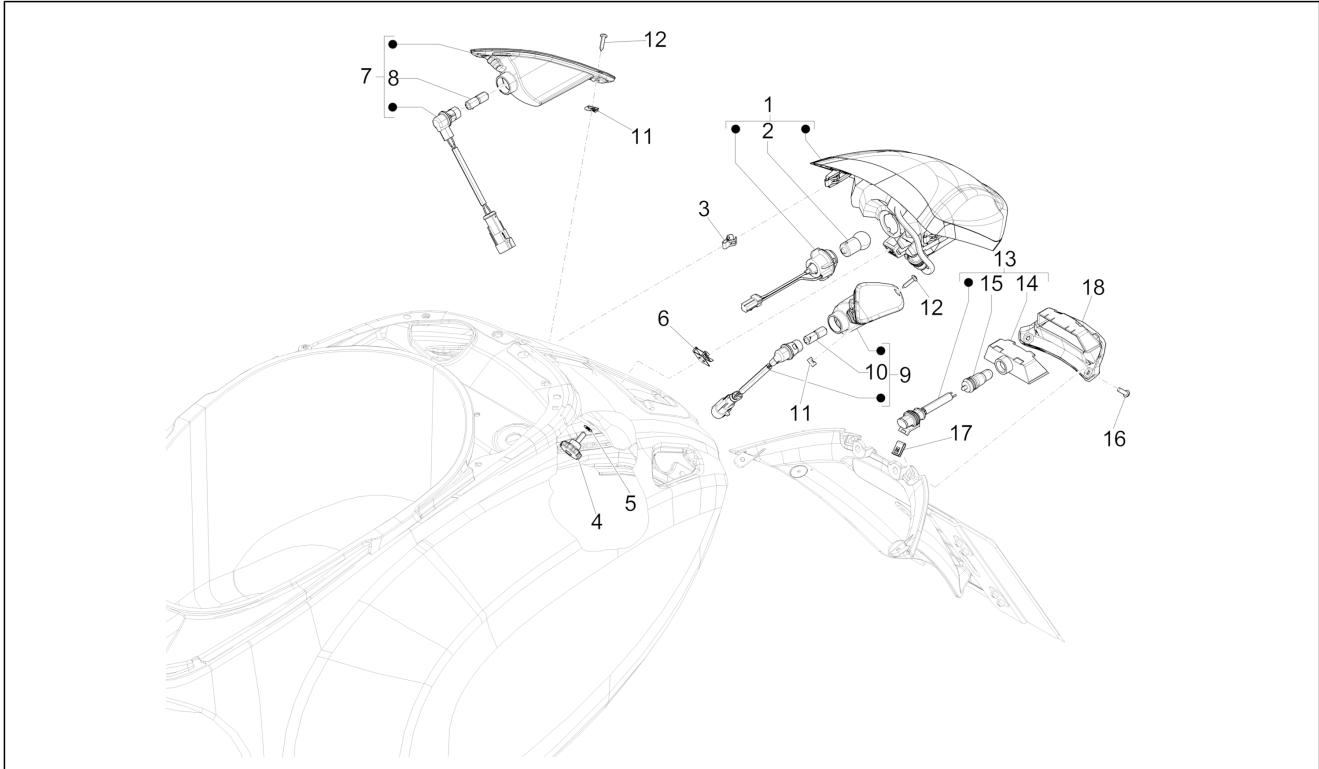

Group	Electrical system
Code	06.04
Description	Rear headlamps - Turn signal lamps
Service	1

Pos.	Code	Description	Qty	Variants
				Country:Export Version[EX] Colour:White[544] Model version:ABS Version[ABS] Country:Australia[AU] Colour:Midnight Blue[222/A] Model version:ABS Version[ABS] Country:Australia[AU] Colour:[283/A] Model version:ABS Version[ABS] Country:Australia[AU] Colour:DRAGON RED[894] Model version:ABS Version[ABS] Country:Australia[AU] Colour:Midnight Blue[222/A] Model version:ABS Version[ABS] Country:Export Version[EX] Colour:DRAGON RED[894] Model version:ABS Version[ABS] Country:Thailand[TH] Colour:Silk grey[701/C] Model version:ABS Version[ABS] Country:Thailand[TH] Colour:BLACK[79/A] Model version:ABS Version[ABS] Country:Thailand[TH] Colour:White[544] Model version:ABS Version[ABS] Country:Thailand[TH] Colour:DRAGON RED[894] Model version:ABS Version[ABS] Country:Thailand[TH] Colour:White[544] Model version:ABS Version[ABS] Country:Taiwan[TN] Colour:[283/A] Model version:ABS Version[ABS] Country:Indonesia[ID] Colour:White[544]