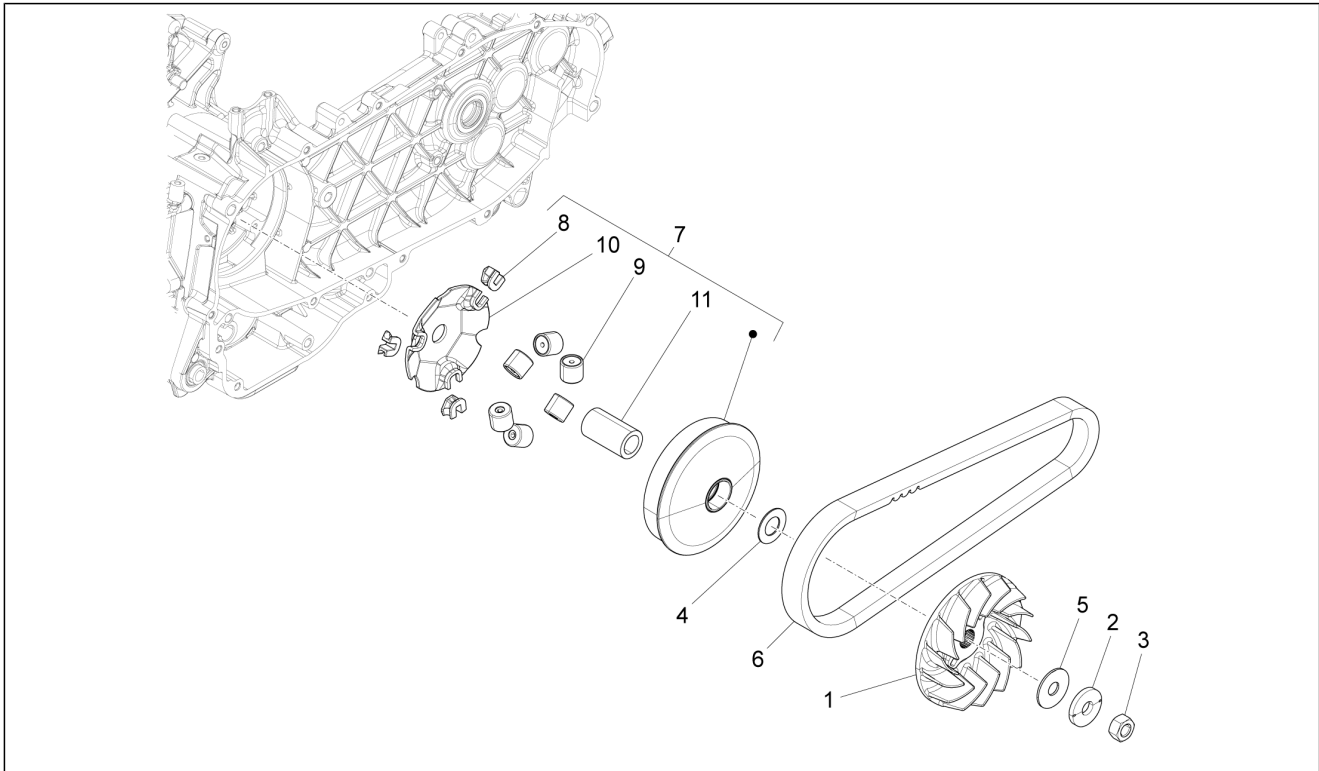

Group	Engine
Code	01.13
Description	Driving pulley
Service	1

Pos.	Code	Description	Qty	Variants
1		Fixed driving half pulley	1	
2		Belleville spring	1	
3		Nut M12x1.25	1	
4		Flat washer	1	
5		Flat washer 12.1x36x2	1	
6		(Mitsuboshi) V-belt	0	
7		Complete roller housing	1	
8		Sliding block	3	
9		roller complete	6	
10		Roller contrast	1	
11		Spacer	1