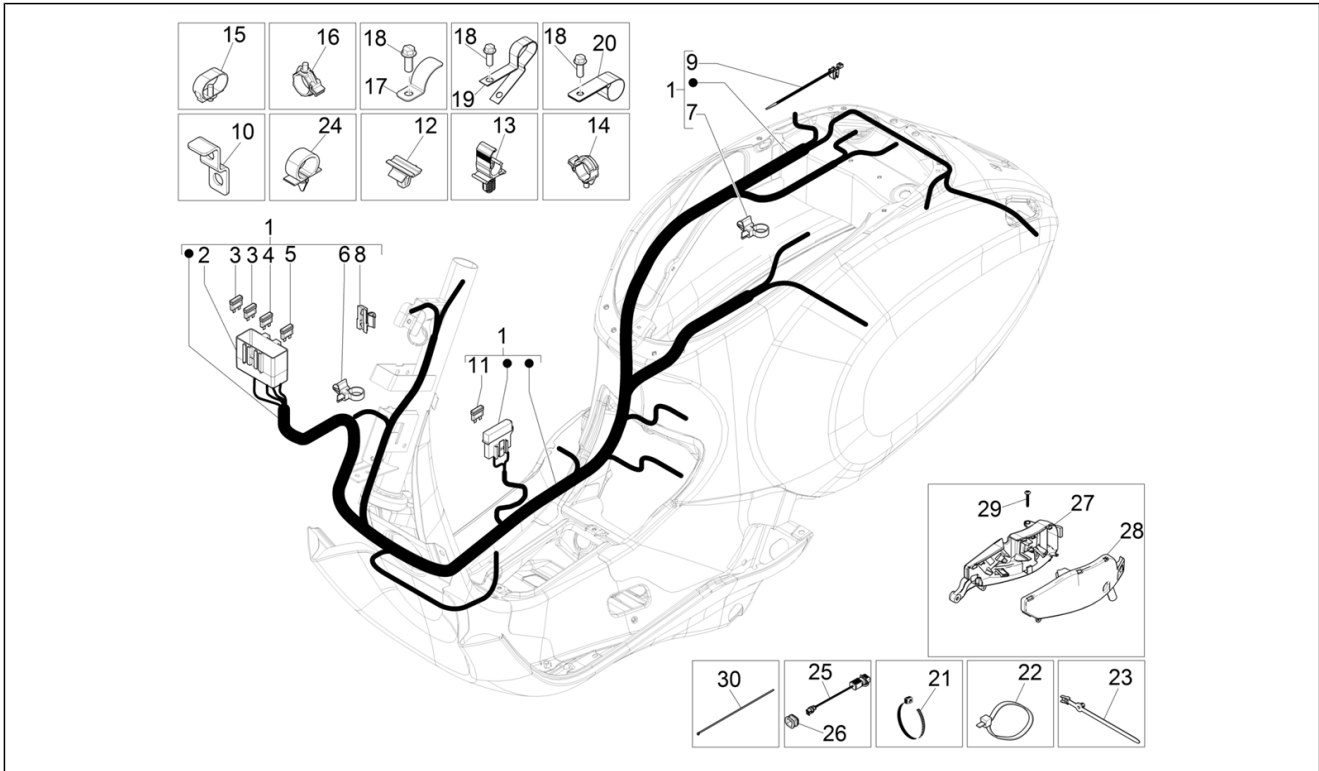

Vespa Primavera 150
EVPR000EX5 Vespa Primavera 150 4T 3V IGET ABS-NOABS
E2-E3-E4 2016 - 2019 (APAC)

Chassis prefix: RP8M8222, RP8M8221,
RP8M8241, RP8M8242
Engine prefix: M828M, M826M, M82CM,
M82GM

Group	Electrical system
Code	06.08
Description	Main cable harness
Service	1

Pos.	Code	Description	Qty	Variants
				Country:Taiwan[TN] Model version:ABS Version[ABS] Colour:White[544] Model version:ABS Version[ABS] Colour:White[544] Country:Australia[AU] Model version:ABS Version[ABS] Colour:Silk grey[701/C] Model version:No ABS Version[NO ABS] Country:Indonesia[ID] Colour:White[544] Model version:ABS Version[ABS] Country:Taiwan[TN] Colour:Midnight Blue[222/A] Model version:ABS Version[ABS] Country:Taiwan[TN] Colour:Silk grey[701/C] Model version:ABS Version[ABS] Country:Taiwan[TN] Colour:DRAGON RED[894] Model version:ABS Version[ABS] Country:Taiwan[TN] Colour:BLACK[79/A] Model version:ABS Version[ABS] Country:Taiwan[TN] Colour:Midnight Blue[222/A] Country:China[CN] Model version:ABS Version[ABS] Colour:Midnight Blue[222/A] Model version:No ABS Version[NO ABS] Country:Indonesia[ID] Colour:Midnight Blue[222/A] Country:Taiwan[TN] Model version:ABS Version[ABS] Colour:Silk grey[701/C] Model version:ABS Version[ABS] Country:China[CN] Colour:Light Blue 70° (VN)[434]