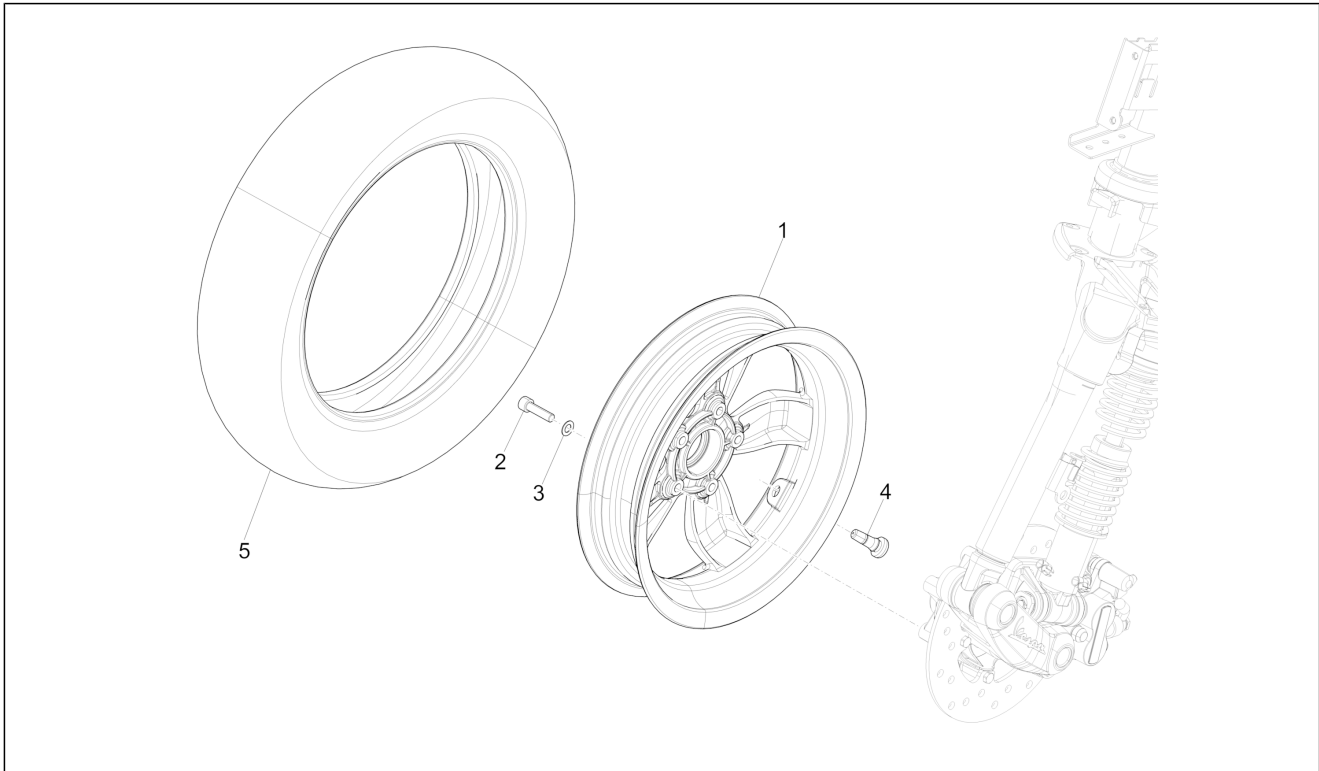

Group	Suspensions - Wheels
Code	04.11
Description	Front wheel
Service	1

Pos.	Code	Description	Qty	Variants
				Model version:No ABS Version[NO ABS] Country:Indonesia[ID] Colour:Light Blue 70° (VN)[434] Model version:No ABS Version[NO ABS] 70° Version[70°] Country:Indonesia[ID] Colour:Silk grey[701/C] Model version:No ABS Version[NO ABS] Country:Indonesia[ID] Colour:Midnight Blue[222/A] Model version:No ABS Version[NO ABS] Country:Indonesia[ID] Colour:Brown[135/A] Model version:No ABS Version[NO ABS] Country:Indonesia[ID] Colour:White[544] Model version:No ABS Version[NO ABS] Country:Indonesia[ID] Colour:White[544] Model version:ABS Version[ABS] Country:Indonesia[ID] Colour:DRAGON RED[894] Model version:ABS Version[ABS] Country:Indonesia[ID] Colour:Midnight Blue[222/A] Model version:ABS Version[ABS] Country:Indonesia[ID] Colour:BLACK[79/A] Model version:ABS Version[ABS] Country:Indonesia[ID] Colour:Silk grey[701/C] Model version:ABS Version[ABS] Country:Indonesia[ID] Colour:[283/A] Model version:ABS Version[ABS] Country:Indonesia[ID]
5		110/70-12"	1	Colour:Competition Black[98/A] Country:Taiwan[TN]