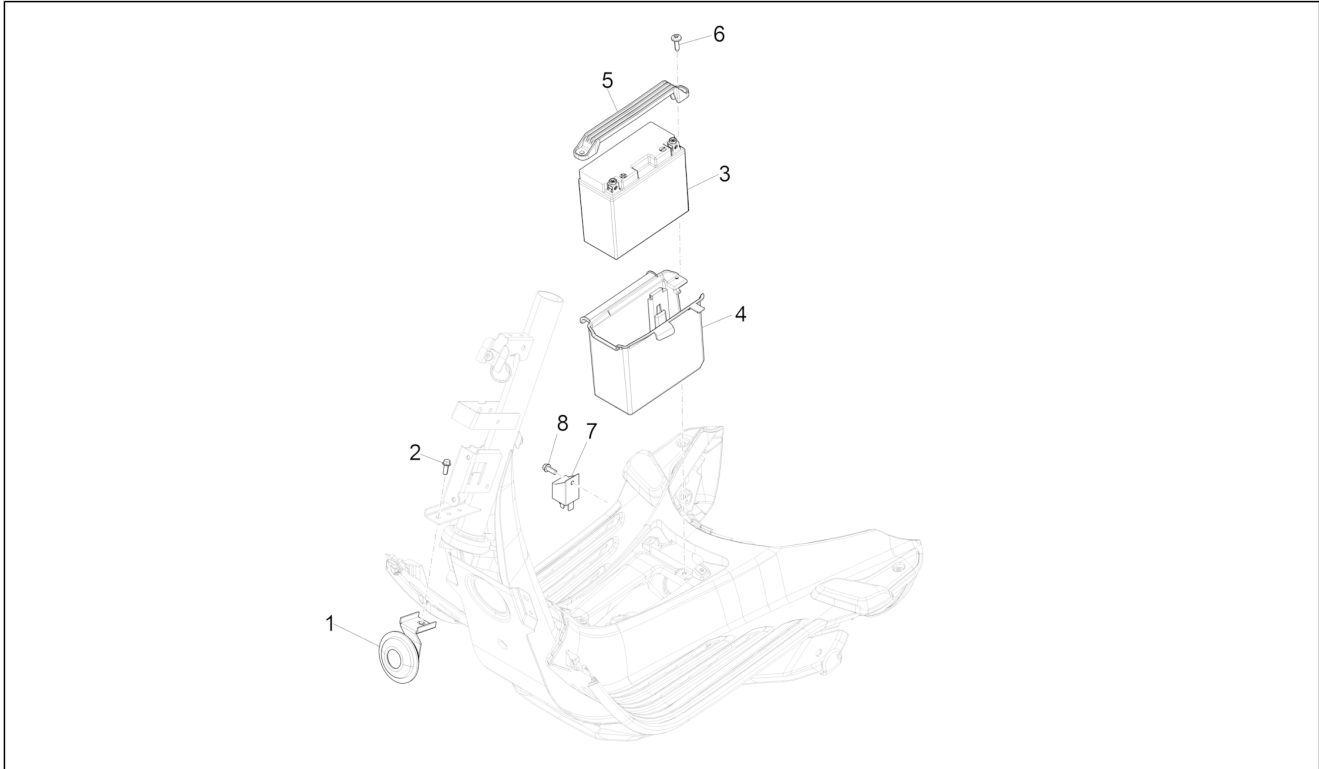

Group	Electrical system
Code	06.05
Description	Remote control switches - Battery - Horn
Service	1

Pos.	Code	Description	Qty	Variants
				Model version: ABS Version[ABS] "Sport" version[S] Country: Thailand[TH]
1		Horn	1	
1		Horn	1	Colour: Silk grey[701/C] Model version: ABS Version[ABS] Country: Taiwan[TN] Colour: Brown[135/A] Country: Taiwan[TN] Model version: ABS Version[ABS] Colour: Competition Black[98/A] Country: China[CN] Model version: ABS Version[ABS] Colour: DRAGON RED[894] Country: China[CN] Model version: ABS Version[ABS] Colour: White[544] Country: Taiwan[TN] Model version: ABS Version[ABS] Colour: White[544] Country: Taiwan[TN] Model version: ABS Version[ABS] Colour: Midnight Blue[222/A] Country: Taiwan[TN] Model version: ABS Version[ABS] Colour: Silk grey[701/C] Model version: ABS Version[ABS] Country: Taiwan[TN] Colour: DRAGON RED[894] Model version: ABS Version[ABS] Country: Taiwan[TN] Colour: BLACK[79/A] Model version: ABS Version[ABS] Country: Taiwan[TN] Colour: Midnight Blue[222/A] Country: China[CN] Model version: ABS Version[ABS] Colour: Midnight Blue[222/A]