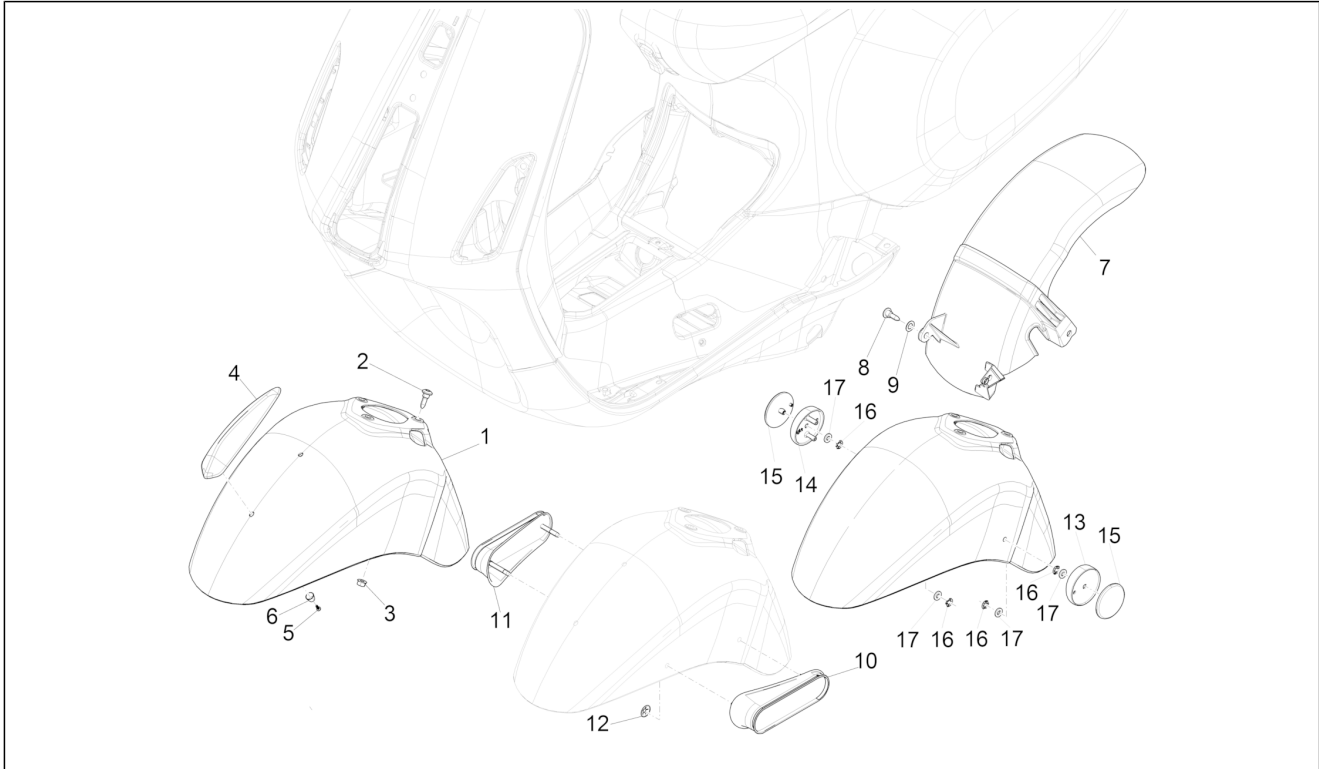

Group	Frame - Plastic parts - Coachwork
Code	02.33
Description	Wheel huosing - Mudguard
Service	1

Pos.	Code	Description	Qty	Variants
				Country:Australia[AU] Colour:DRAGON RED[894] Model version:ABS Version[ABS] Country:Australia[AU] Colour:Brown 140/A[140/A] Model version:ABS Version[ABS] 50° Version[50] Country:Australia[AU] Colour:BLACK[79/A] Model version:ABS Version[ABS] Country:Australia[AU] Colour:Light blue 294/A[294/A] Model version:ABS Version[ABS] 50° Version[50] Country:Australia[AU]
14		RH reflector support	1	Country:Australia[AU] Colour:Silk grey[701/C] Model version:ABS Version[ABS] Country:Australia[AU] Colour:White[544] Country:Australia[AU] Model version:ABS Version[ABS] Colour:Brown[135/A] Country:Australia[AU] Model version:ABS Version[ABS] Colour:Competition Black[98/A] Country:Australia[AU] Model version:ABS Version[ABS] Colour:DRAGON RED[894] Country:Australia[AU] Model version:ABS Version[ABS] Colour:Midnight Blue[222/A] Country:Australia[AU] Model version:ABS Version[ABS] Colour:D05 - Blue glossy VN[D05] Model version:ABS Version[ABS] Country:Australia[AU] Colour:Beige unique 518/A[518/A] Model version:ABS Version[ABS]