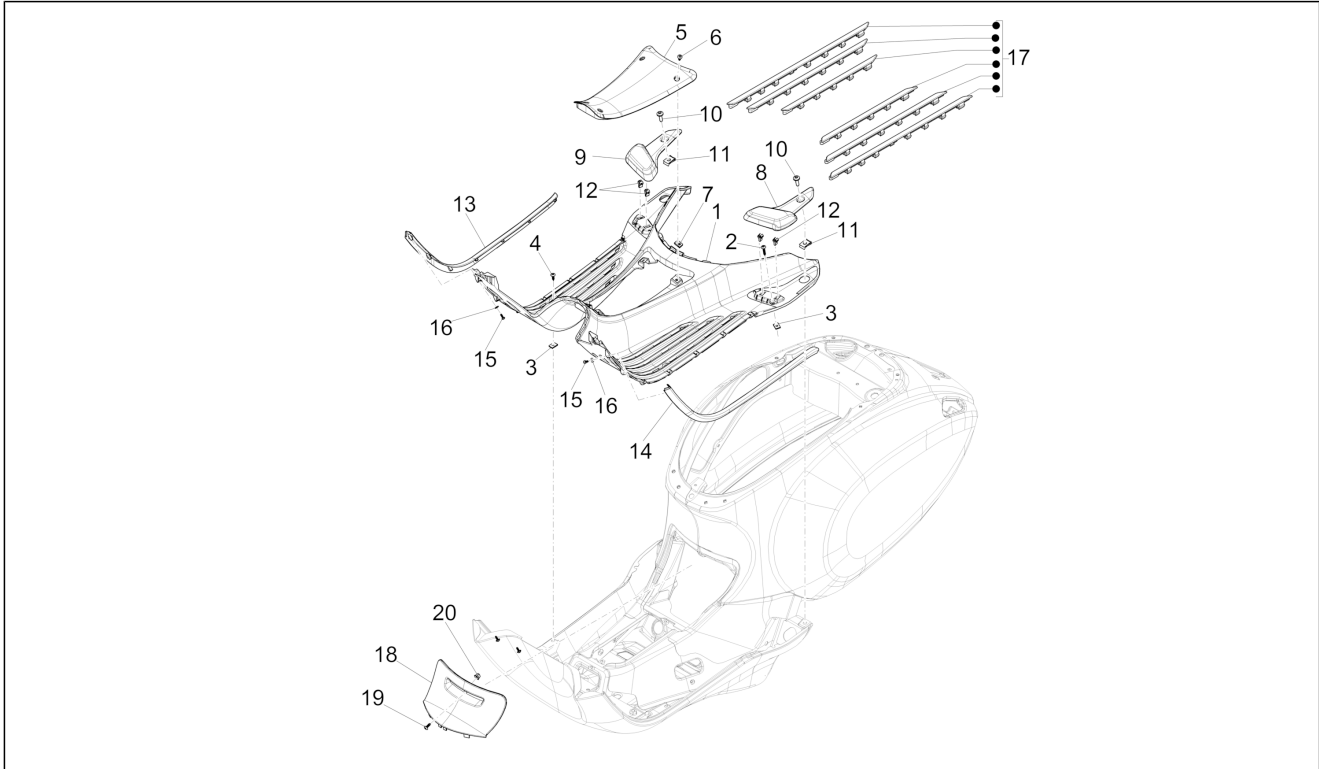

Vespa Primavera 150
EVPR000EX5 Vespa Primavera 150 4T 3V IGET ABS-NOABS
E2-E3-E4 2016 - 2019 (APAC)

Chassis prefix: RP8M8222, RP8M8221,
RP8M8241, RP8M8242
Engine prefix: M828M, M826M, M82CM,
M82GM

Group	Frame - Plastic parts - Coachwork
Code	02.31
Description	Central cover - Footrests
Service	1

Pos.	Code	Description	Qty	Variants
				Model version:ABS Version[ABS] Country:Taiwan[TN] Colour:DRAGON RED[894] Model version:ABS Version[ABS] Country:Taiwan[TN] Colour:BLACK[79/A] Model version:ABS Version[ABS] Country:Taiwan[TN] Colour:Midnight Blue[222/A] Country:China[CN] Model version:ABS Version[ABS] Colour:Midnight Blue[222/A] Model version:No ABS Version[NO ABS] Country:Indonesia[ID] Colour:Midnight Blue[222/A] Country:Taiwan[TN] Model version:ABS Version[ABS] Colour:Silk grey[701/C] Model version:ABS Version[ABS] Country:China[CN] Colour:Light Blue 70° (VN)[434] Country:Taiwan[TN] Model version:70° Version[70°] ABS Version[ABS] Colour:Brown[135/A] Country:Australia[AU] Model version:ABS Version[ABS] Colour:Brown[135/A] Country:China[CN] Model version:ABS Version[ABS] Colour:Brown[135/A] Model version:No ABS Version[NO ABS] Country:Indonesia[ID] Colour:Competition Black[98/A] Country:Australia[AU] Model version:ABS Version[ABS] Colour:Competition Black[98/A] Model version:ABS Version[ABS] Country:Export Version[EX]