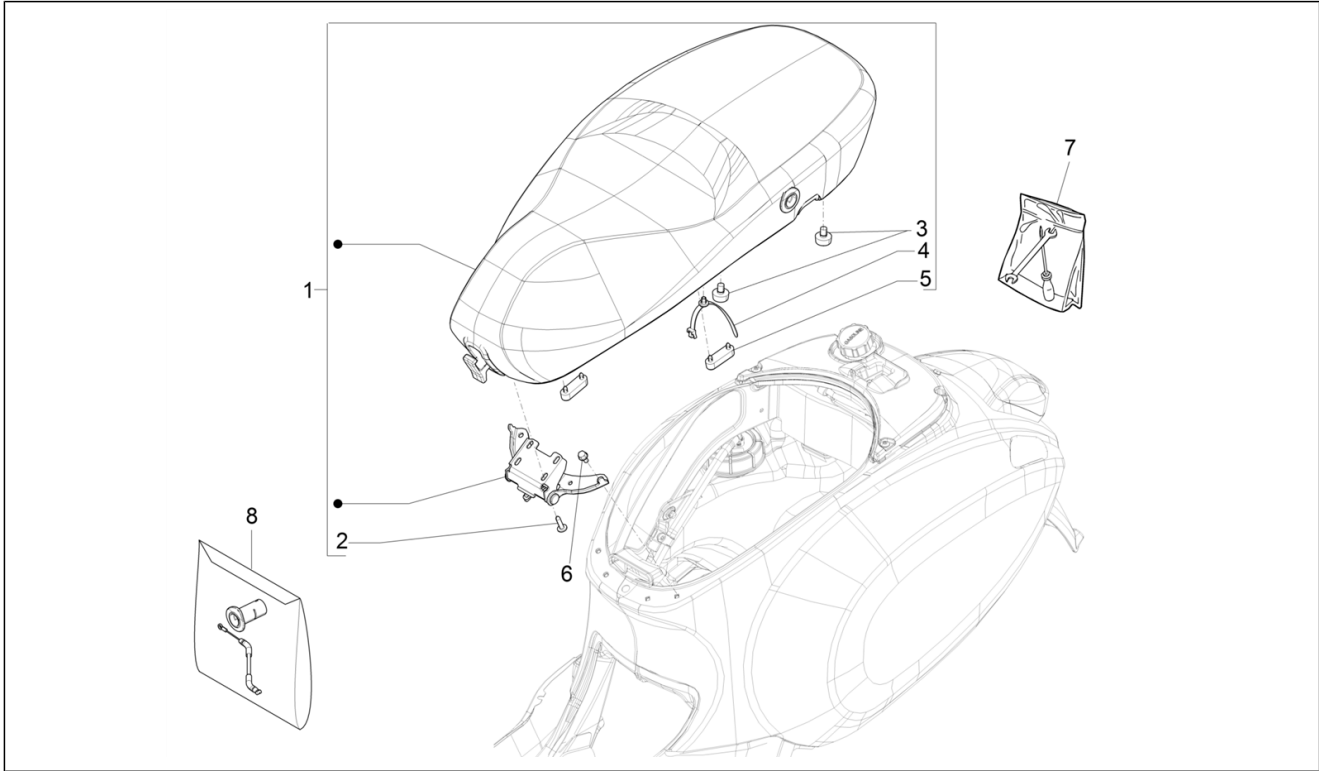

Vespa Primavera 150
EVPR000EX5 Vespa Primavera 150 4T 3V IGET ABS-NOABS
E2-E3-E4 2016 - 2019 (APAC)

Chassis prefix: RP8M8222, RP8M8221,
RP8M8241, RP8M8242
Engine prefix: M828M, M826M, M82CM,
M82GM

Group	Frame - Plastic parts - Coachwork
Code	02.39
Description	Saddle/seats
Service	1

Pos.	Code	Description	Qty	Variants
				Colour:DRAGON RED[894] Model version:ABS Version[ABS] Country:China[CN]
1		Saddle assembly dark brown	1	Colour:Beige unique 518/A[518/A] Model version:ABS Version[ABS] Country:Indonesia[ID] Colour:Beige unique 518/A[518/A] Model version:ABS Version[ABS] Country:Japan[JP] Colour:Beige unique 518/A[518/A] Model version:ABS Version[ABS] Country:Australia[AU] Colour:White[544] Model version:ABS Version[ABS] Country:Export Version[EX] Colour:White[544] Model version:ABS Version[ABS] Country:Thailand[TH] Colour:Silk grey[701/C] Model version:ABS Version[ABS] Country:Thailand[TH] Colour:Beige unique 518/A[518/A] Model version:ABS Version[ABS] Country:Thailand[TH] Colour:White[544] Model version:ABS Version[ABS] Country:Australia[AU] Colour:Silk grey[701/C] Model version:ABS Version[ABS] Country:Australia[AU] Colour:Beige unique 518/A[518/A] Model version:ABS Version[ABS] Country:Export Version[EX] Colour:White[544] Model version:ABS Version[ABS] Country:Taiwan[TN] Colour:Silk grey[701/C]