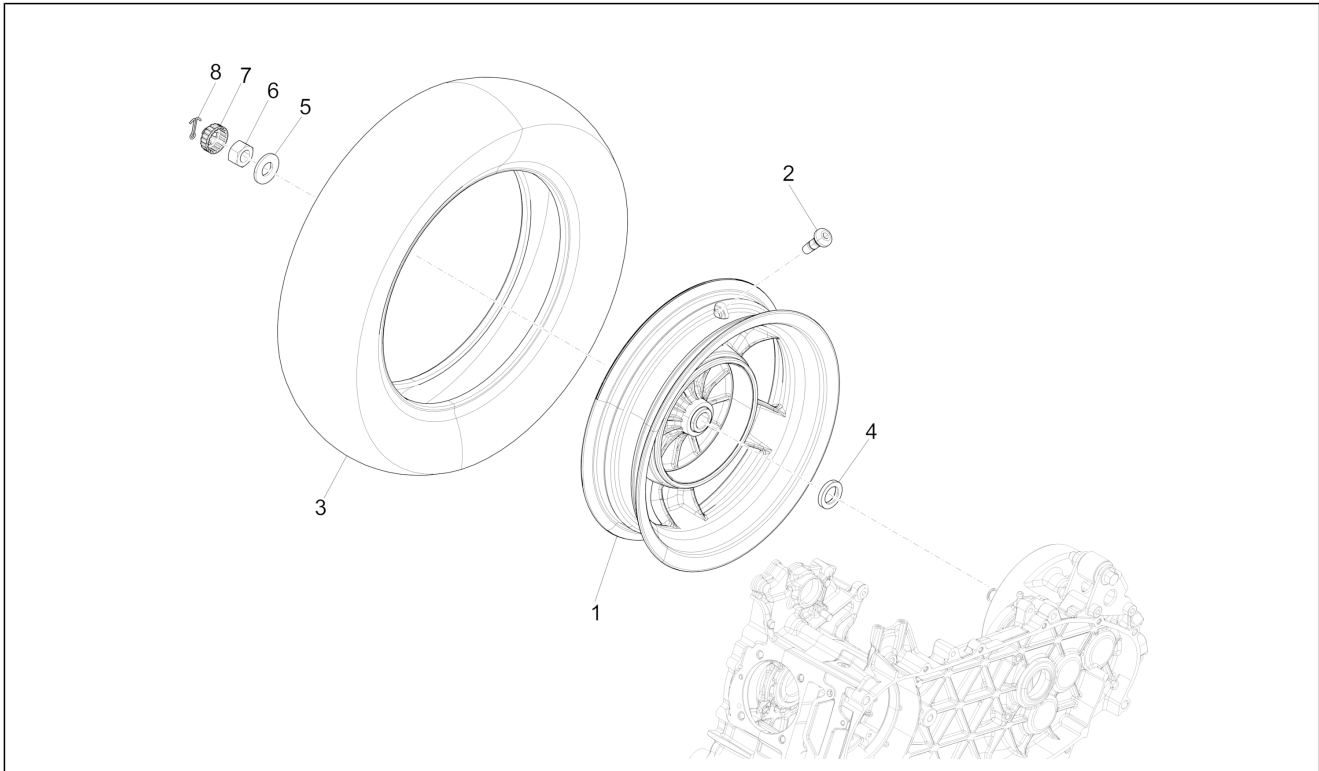

Group	Suspensions - Wheels
Code	04.12
Description	Rear wheel
Service	1

Pos.	Code	Description	Qty	Variants
				Country:Japan[JP] Colour:Midnight Blue[222/A] Model version:ABS Version[ABS] Country:Australia[AU] Colour:DRAGON RED[894] Model version:ABS Version[ABS] Country:Australia[AU] Colour:BLACK[79/A] Model version:ABS Version[ABS] Country:Japan[JP] Colour:Brown 140/A[140/A] Model version:ABS Version[ABS] 50° Version[50] Country:Taiwan[TN] Colour:Brown 140/A[140/A] Model version:ABS Version[ABS] 50° Version[50] Country:Thailand[TH] Colour:Brown 140/A[140/A] Model version:ABS Version[ABS] 50° Version[50] Country:Indonesia[ID] Colour:Brown 140/A[140/A] Model version:ABS Version[ABS] 50° Version[50] Country:Export Version[EX] Colour:Brown 140/A[140/A] Model version:ABS Version[ABS] 50° Version[50] Country:China[CN] Colour:Brown 140/A[140/A] Model version:ABS Version[ABS] 50° Version[50] Country:Australia[AU] Colour:Silk grey[701/C] Model version:ABS Version[ABS] Country:China[CN] Colour:Beige unique 518/A[518/A] Model version:ABS Version[ABS] Country:China[CN] Colour:Midnight Blue[222/A] Model version:ABS Version[ABS] Country:China[CN] Colour:Midnight Blue[222/A]