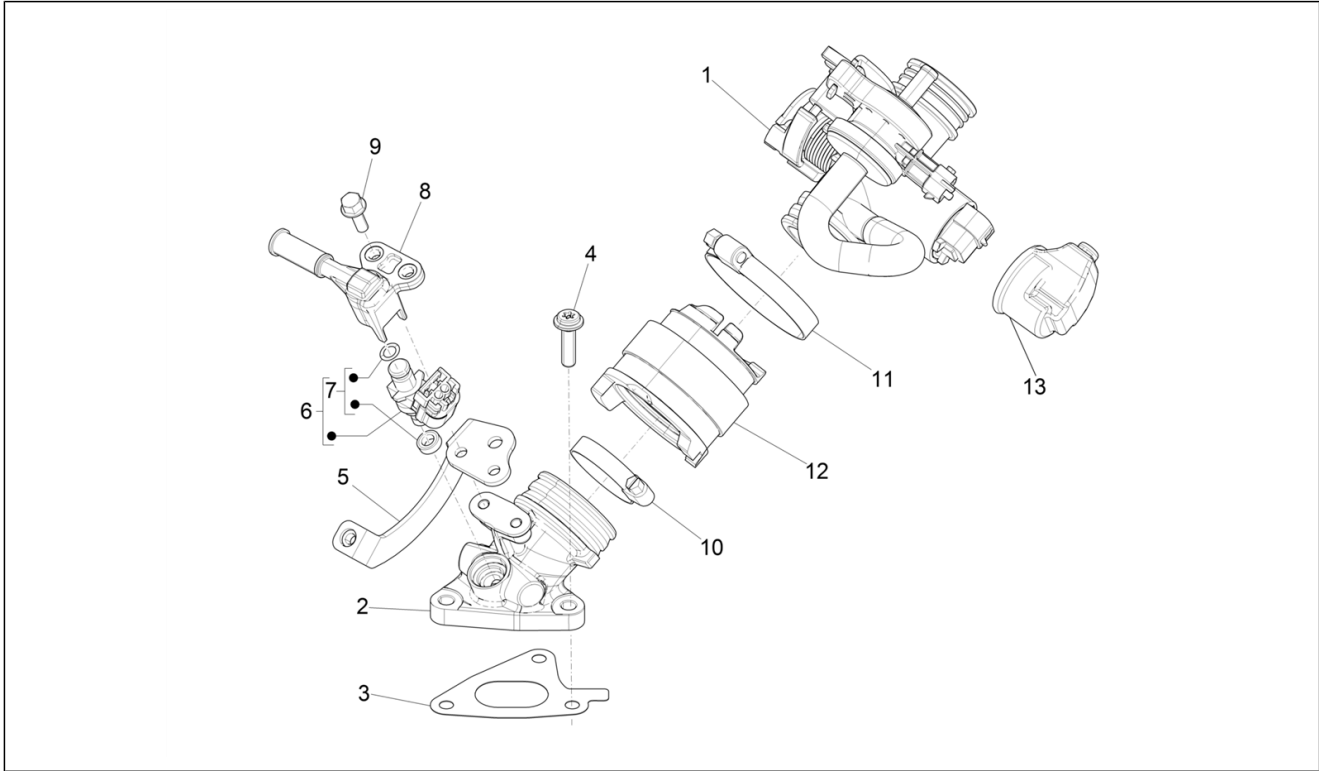

Group	Engine
Code	01.36
Description	Throttle body - Injector - Induction joint
Service	1

Pos.	Code	Description	Qty	Variants
1		Throttle body cpl.	1	
2		Induction joint with U.P.	1	Country:China[CN] Taiwan[TN] Colour:D05 - Blue glossy VN[D05] Model version:ABS Version[ABS] Country:China[CN] Colour:Silk grey[701/C] Model version:ABS Version[ABS] Country:China[CN] Colour:Beige unique 518/A[518/A] Model version:ABS Version[ABS] Country:China[CN] Colour:Midnight Blue[222/A] Model version:ABS Version[ABS] Country:China[CN] Colour:BLACK[79/A] Model version:ABS Version[ABS] Country:China[CN] Colour:White[544] Model version:ABS Version[ABS] Country:China[CN] Colour:DRAGON RED[894] Model version:ABS Version[ABS] Country:China[CN]
2		Induction joint with U.P.	1	Colour:Midnight Blue[222/A] Model version:ABS Version[ABS] Country:Export Version[EX] Colour:Silk grey[701/C] Model version:ABS Version[ABS] Country:Australia[AU] Colour:Silk grey[701/C] Model version:ABS Version[ABS] Country:Taiwan[TN] Colour:Brown[135/A] Model version:ABS Version[ABS] Country:Export Version[EX] Colour:Brown[135/A] Country:Taiwan[TN]