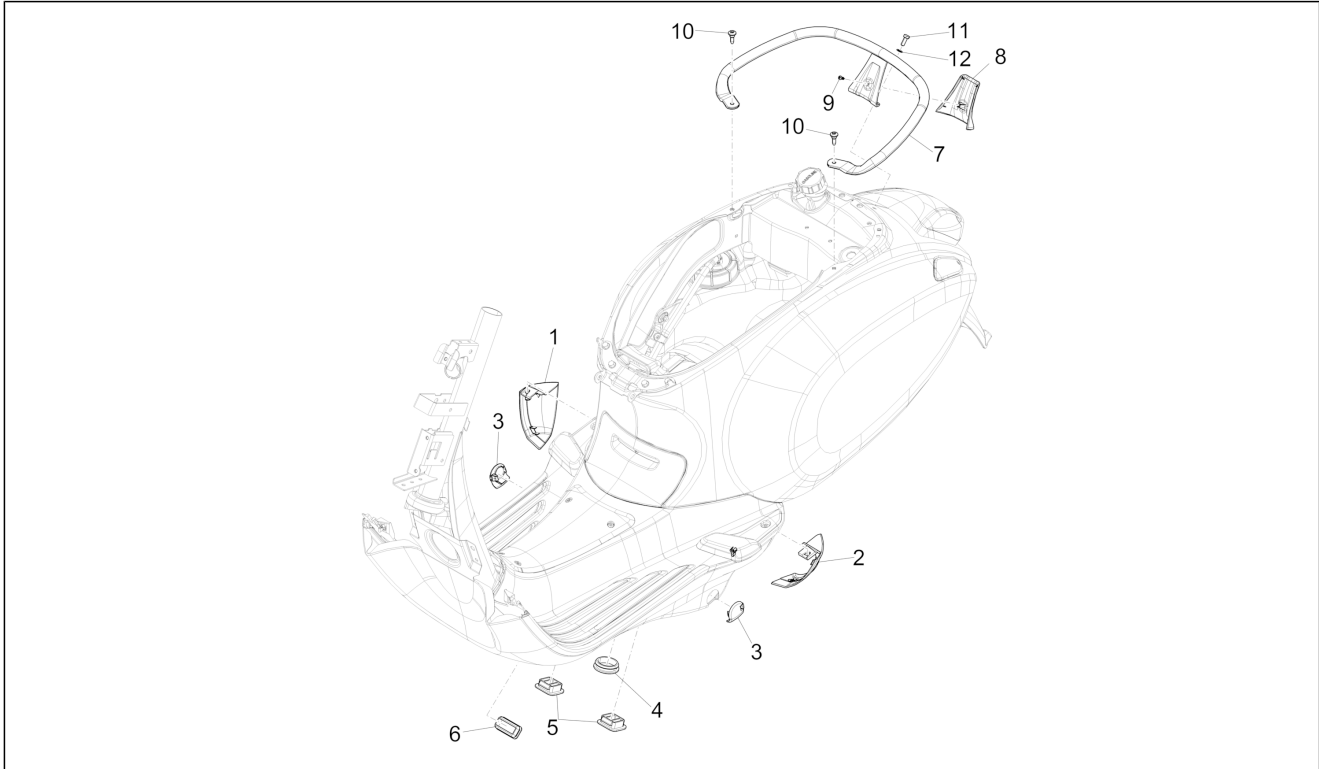

Group	Frame - Plastic parts - Coachwork
Code	02.32
Description	Side cover - Spoiler
Service	1

Pos.	Code	Description	Qty	Variants
				Model version:ABS Version[ABS] Country:China[CN] Colour:[283/A] Model version:ABS Version[ABS] Country:Japan[JP] Colour:[283/A] Model version:ABS Version[ABS] Country:Export Version[EX] Colour:[283/A] Model version:ABS Version[ABS] Country:Australia[AU] Colour:[283/A] Model version:ABS Version[ABS] Country:Indonesia[ID]
2		Left-hand spoiler terminal	1	Country:Taiwan[TN] [RI]Export Version[EX] Model version:70° Version[70°] Colour:Light Blue 70° (VN)[434] Country:Taiwan[TN] Model version:70° Version[70°] ABS Version[ABS] Colour:Light Blue 70° (VN)[434] Model version:No ABS Version[NO ABS] 70° Version[70°] Country:Indonesia[ID] Colour:Light Blue 70° (VN)[434] Country:Export Version[EX] Model version:70° Version[70°] ABS Version[ABS]
2		Left-hand spoiler terminal	1	Colour:Midnight Blue[222/A] Model version:ABS Version[ABS] Country:Export Version[EX] Colour:Midnight Blue[222/A] Model version:ABS Version[ABS] Country:Taiwan[TN] Colour:Midnight Blue[222/A] Country:China[CN] Model version:ABS Version[ABS] Colour:Midnight Blue[222/A] Model version:No ABS Version[NO ABS] Country:Indonesia[ID]