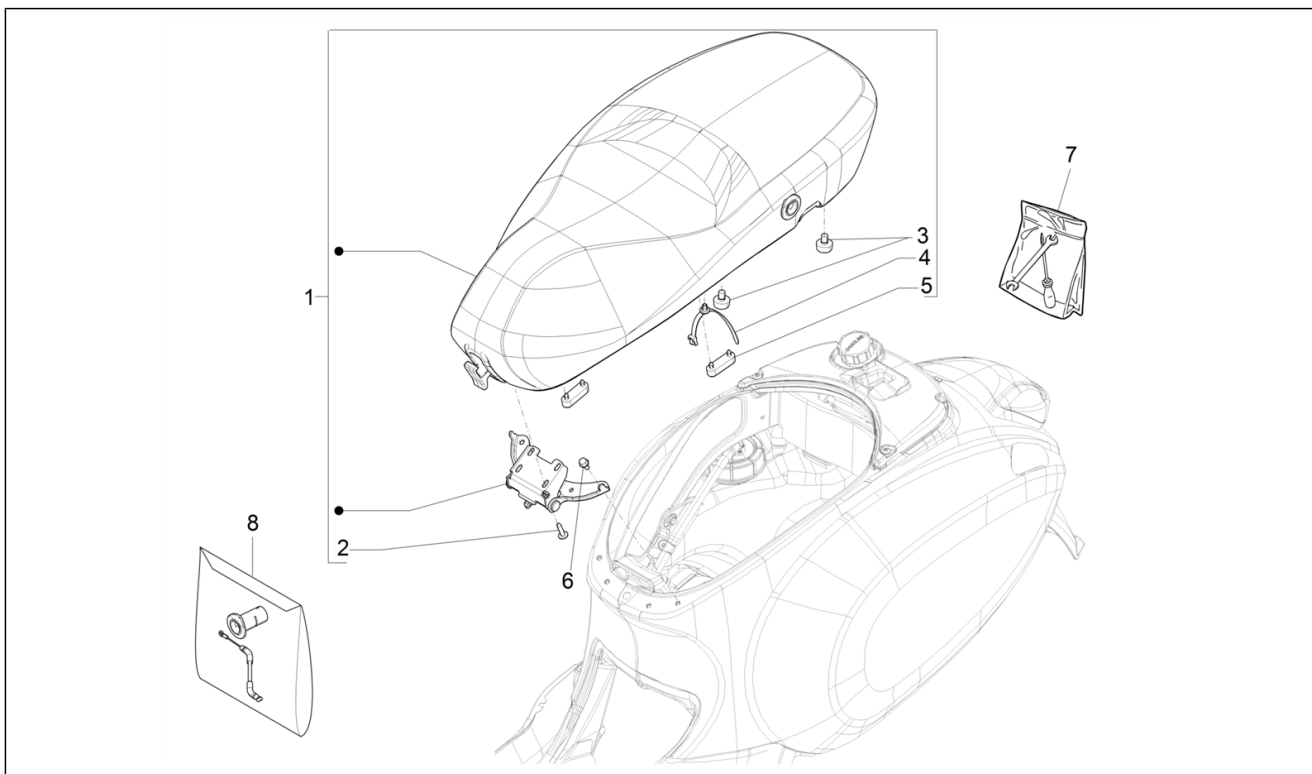

Group	Frame - Plastic parts - Coachwork
Code	02.39
Description	Saddle/seats
Service	1

Pos.	Code	Description	Qty	Variants
				Model version:ABS Version[ABS] Country:Export Version[EX] Colour:DRAGON RED[894] Model version:ABS Version[ABS] Country:Thailand[TH] Colour:Competition Black[98/A] Model version:ABS Version[ABS] Country:Thailand[TH] Colour:Midnight Blue[222/A] Model version:ABS Version[ABS] Country:Australia[AU] Colour:BLACK[79/A] Model version:ABS Version[ABS] Country:Japan[JP] Colour:Midnight Blue[222/A] Model version:ABS Version[ABS] Country:China[CN] Colour:Midnight Blue[222/A] Model version:ABS Version[ABS] Country:Taiwan[TN] Colour:DRAGON RED[894] Model version:ABS Version[ABS] Country:Taiwan[TN] Colour:BLACK[79/A] Model version:ABS Version[ABS] Country:Taiwan[TN] Colour:BLACK[79/A] Model version:ABS Version[ABS] Country:Australia[AU] Colour:Midnight Blue[222/A] Model version:ABS Version[ABS] Country:Japan[JP] Colour:D05 - Blue glossy VN[D05] Model version:ABS Version[ABS] Country:Thailand[TH] Colour:BLACK[79/A] Model version:ABS Version[ABS] Country:China[CN]