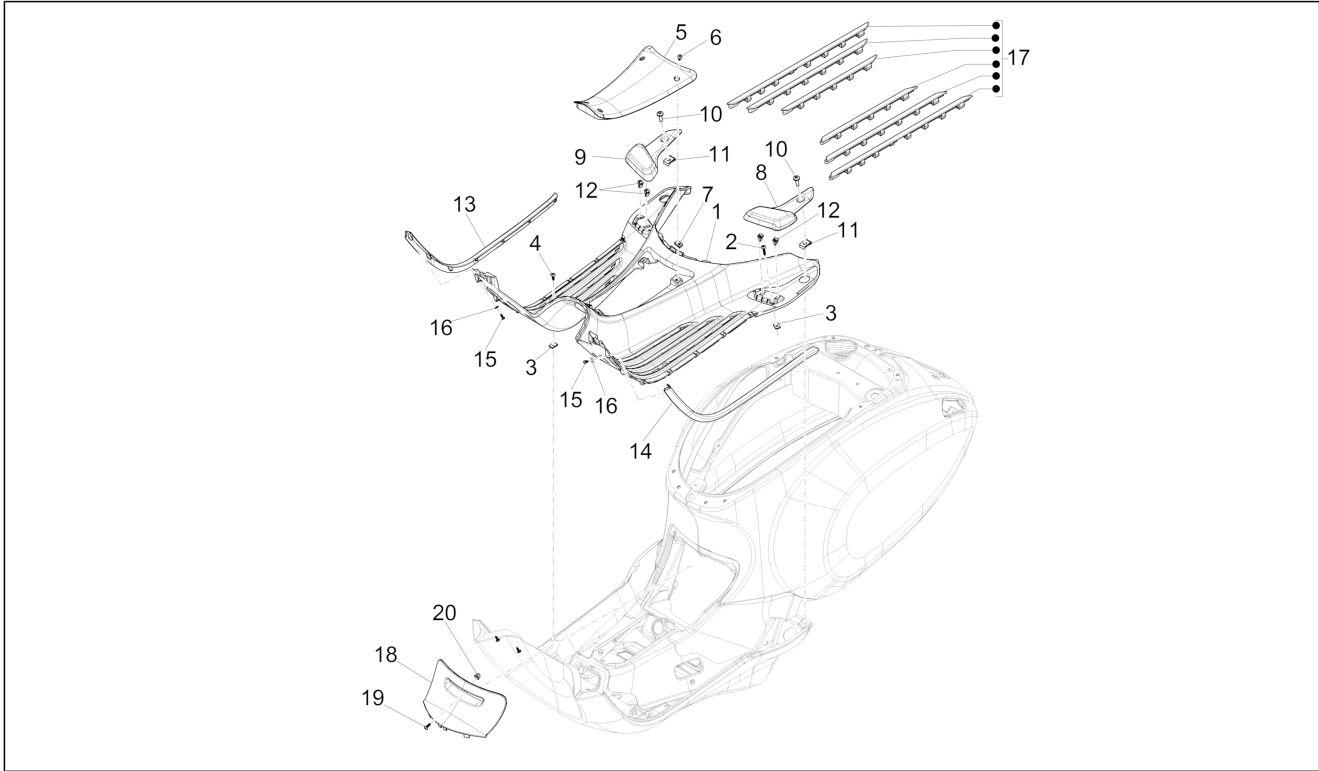

Vespa Primavera 150
EVPR000EX5 Vespa Primavera 150 4T 3V IGET ABS-NOABS
E2-E3-E4 2016 - 2019 (APAC)

Chassis prefix: RP8M8222, RP8M8221,
RP8M8241, RP8M8242
Engine prefix: M828M, M826M, M82CM,
M82GM

Group	Frame - Plastic parts - Coachwork
Code	02.31
Description	Central cover - Footrests
Service	1

Pos.	Code	Description	Qty	Variants
				Colour:Silk grey[701/C] Model version:ABS Version[ABS] Country:Thailand[TH] Colour:BLACK[79/A] Model version:ABS Version[ABS] Country:Thailand[TH] Colour:White[544] Model version:ABS Version[ABS] Country:Thailand[TH] Colour:Silk grey[701/C] Model version:ABS Version[ABS] Country:Thailand[TH] Colour:DRAGON RED[894] Model version:ABS Version[ABS] Country:Thailand[TH] Colour:[283/A] Model version:ABS Version[ABS] Country:Indonesia[ID] Colour:White[544] Model version:ABS Version[ABS] Country:Indonesia[ID] Colour:Midnight Blue[222/A] Model version:ABS Version[ABS] Country:Indonesia[ID] Colour:Silk grey[701/C] Model version:ABS Version[ABS] Country:Indonesia[ID] Colour:BLACK[79/A] Model version:ABS Version[ABS] Country:Indonesia[ID] Colour:DRAGON RED[894] Model version:ABS Version[ABS] Country:Indonesia[ID] Colour:BLACK[79/A] Model version:ABS Version[ABS] Country:Australia[AU] Colour:Competition Black[98/A] Model version:ABS Version[ABS]