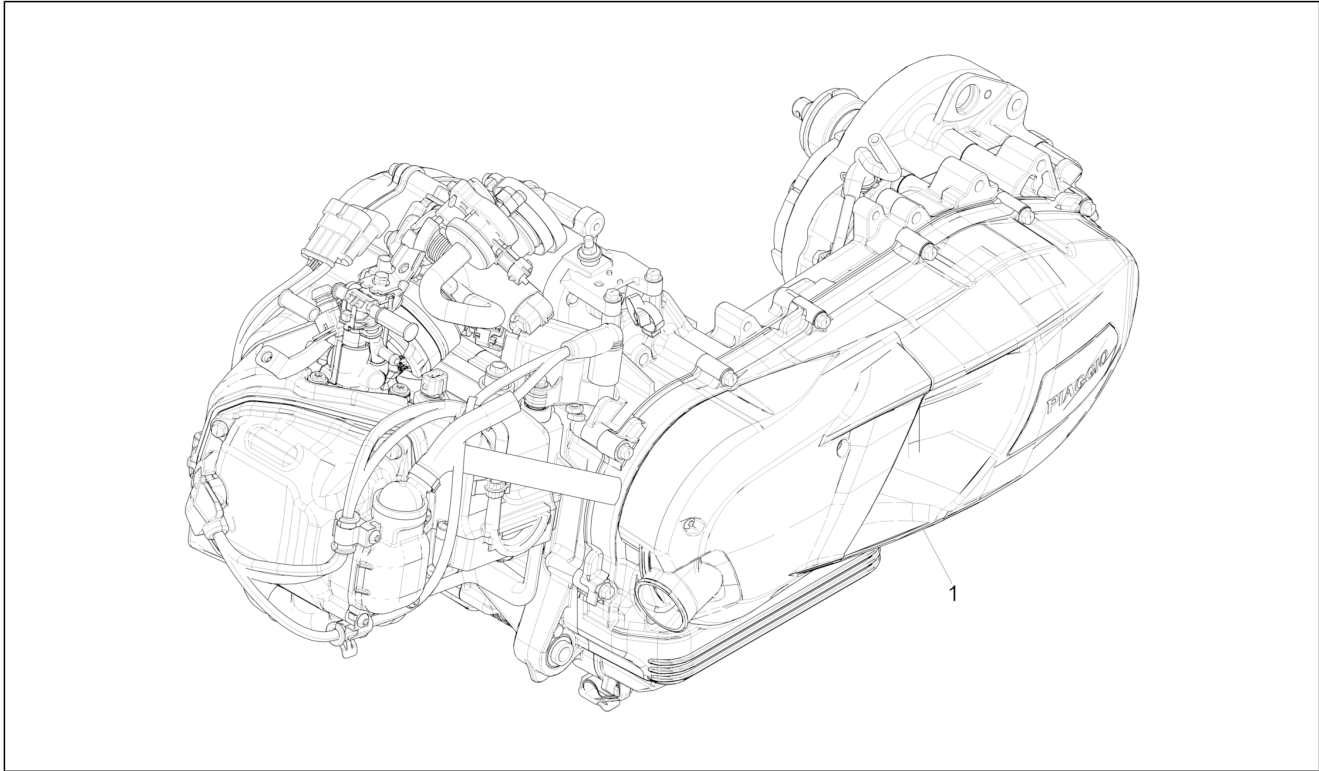

Group	Engine
Code	01.02
Description	Engine, assembly
Service	1

Pos.	Code	Description	Qty	Variants
				Model version:ABS Version[ABS] Country:Indonesia[ID] Colour:BLACK[79/A] Model version:ABS Version[ABS] Country:Indonesia[ID] Colour:Silk grey[701/C] Model version:ABS Version[ABS] Country:Indonesia[ID] Colour:[283/A] Model version:ABS Version[ABS] Country:Indonesia[ID]
1		Engine 150 4T 3V ie E4	1	Colour:Silk grey[701/C] Model version:ABS Version[ABS] Country:Taiwan[TN] Colour:Brown[135/A] Country:Taiwan[TN] Model version:ABS Version[ABS] Colour:Competition Black[98/A] Country:China[CN] Model version:ABS Version[ABS] Colour:DRAGON RED[894] Country:China[CN] Model version:ABS Version[ABS] Colour:White[544] Country:Taiwan[TN] Model version:ABS Version[ABS] Colour:Midnight Blue[222/A] Country:China[CN] Model version:ABS Version[ABS] Colour:Midnight Blue[222/A] Country:Taiwan[TN] Model version:ABS Version[ABS] Colour:Silk grey[701/C] Model version:ABS Version[ABS] Country:China[CN] Colour:Light Blue 70° (VN)[434] Country:Taiwan[TN]