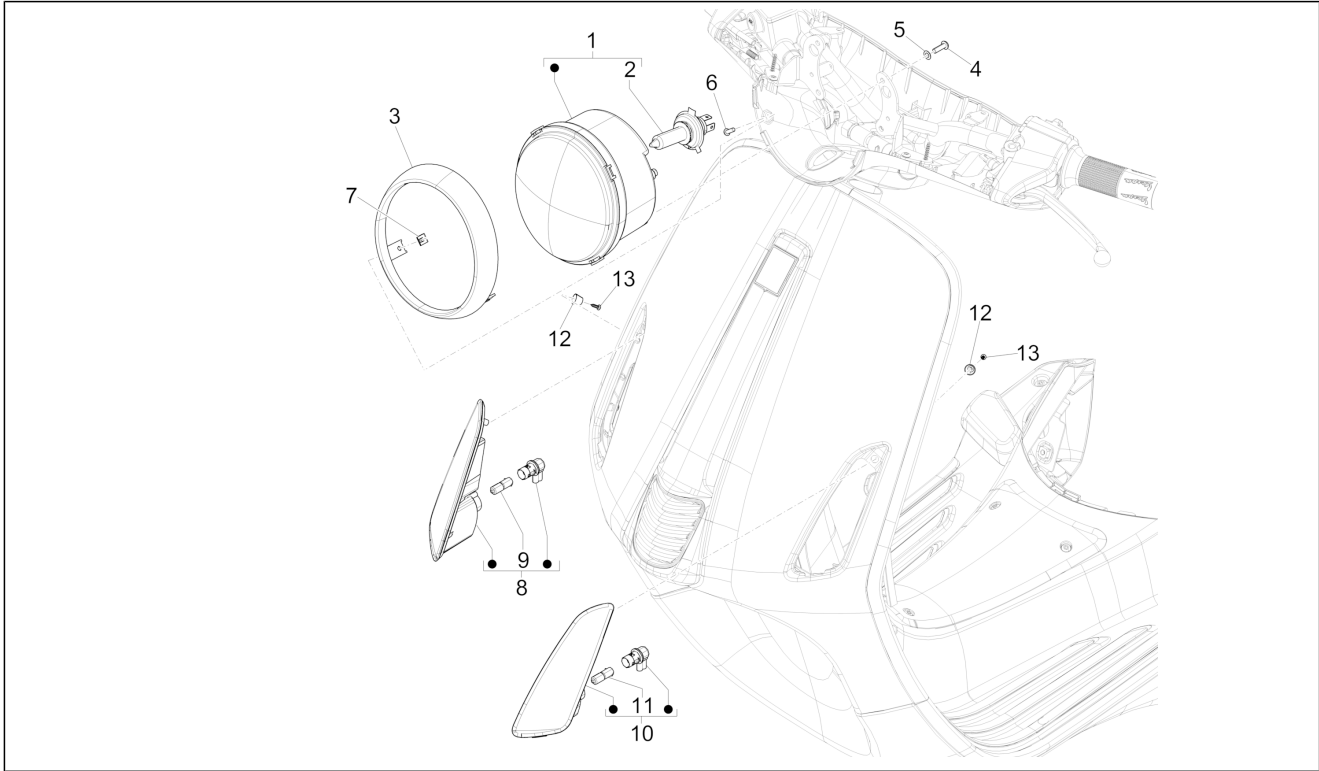

Vespa Primavera 150
EVPR000EX5 Vespa Primavera 150 4T 3V IGET ABS-NOABS
E2-E3-E4 2016 - 2019 (APAC)

Chassis prefix: RP8M8222, RP8M8221,
RP8M8241, RP8M8242
Engine prefix: M828M, M826M, M82CM,
M82GM

Group	Electrical system
Code	06.03
Description	Front headlamps - Turn signal lamps
Service	1

Pos.	Code	Description	Qty	Variants
				Colour:Brown 140/A[140/A] Model version:ABS Version[ABS] 50° Version[50] Country:Australia[AU] Colour:Silk grey[701/C] Model version:ABS Version[ABS] Country:China[CN] Colour:Beige unique 518/A[518/A] Model version:ABS Version[ABS] Country:China[CN] Colour:Midnight Blue[222/A] Model version:ABS Version[ABS] Country:China[CN] Colour:Midnight Blue[222/A] Model version:ABS Version[ABS] Country:Taiwan[TN] Colour:DRAGON RED[894] Model version:ABS Version[ABS] Country:Taiwan[TN] Colour:Silk grey[701/C] Model version:ABS Version[ABS] Country:Taiwan[TN] Colour:BLACK[79/A] Model version:ABS Version[ABS] Country:Taiwan[TN] Colour:Beige unique 518/A[518/A] Model version:ABS Version[ABS] Country:Taiwan[TN] Colour:BLACK[79/A] Model version:ABS Version[ABS] Country:Australia[AU] Colour:White[544] Model version:ABS Version[ABS] Country:Japan[JP] Colour:Midnight Blue[222/A] Model version:ABS Version[ABS] Country:Japan[JP] Colour:Silk grey[701/C] Model version:ABS Version[ABS]