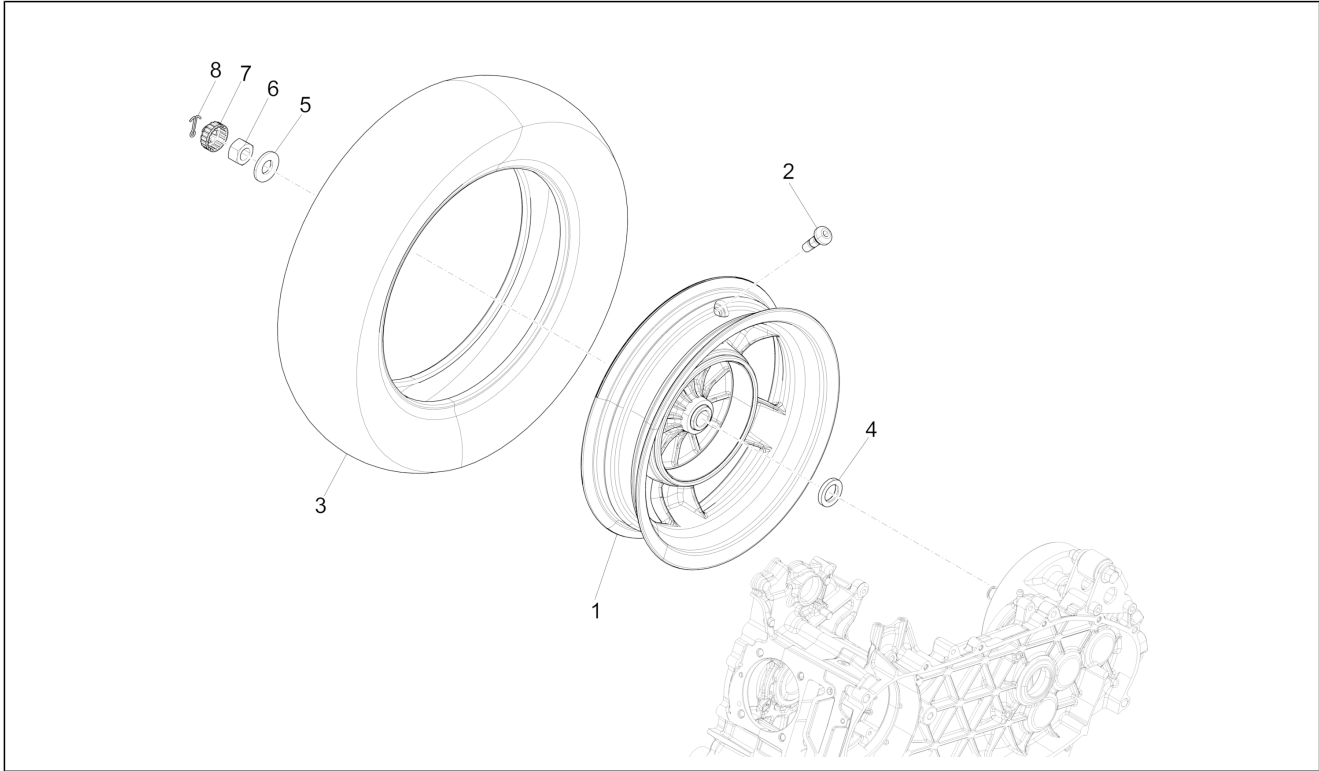

Vespa Primavera 150
EVPR000EX5 Vespa Primavera 150 4T 3V IGET ABS-NOABS
E2-E3-E4 2016 - 2019 (APAC)

Chassis prefix: RP8M8222, RP8M8221,
RP8M8241, RP8M8242
Engine prefix: M828M, M826M, M82CM,
M82GM

Group	Suspensions - Wheels
Code	04.12
Description	Rear wheel
Service	1

Pos.	Code	Description	Qty	Variants
				Country:China[CN] Colour:Midnight Blue[222/A] Model version:ABS Version[ABS] Country:Japan[JP] Colour:Beige[598] Model version:ABS Version[ABS] Country:Export Version[EX] Colour:[283/A] Model version:ABS Version[ABS] Country:Taiwan[TN] Colour:Midnight Blue[222/A] Model version:ABS Version[ABS] Country:Export Version[EX] Colour:DRAGON RED[894] Model version:ABS Version[ABS] Country:Export Version[EX] Colour:BLACK[79/A] Model version:ABS Version[ABS] Country:China[CN] Colour:White[544] Model version:ABS Version[ABS] Country:Export Version[EX] Colour:White[544] Model version:ABS Version[ABS] Country:China[CN] Colour:DRAGON RED[894] Model version:ABS Version[ABS] Country:China[CN] Colour:[283/A] Model version:ABS Version[ABS] Country:China[CN] Colour:BLACK[79/A] Model version:ABS Version[ABS] Country:Japan[JP] Colour:[283/A] Model version:ABS Version[ABS] Country:Japan[JP] Colour:White[544]