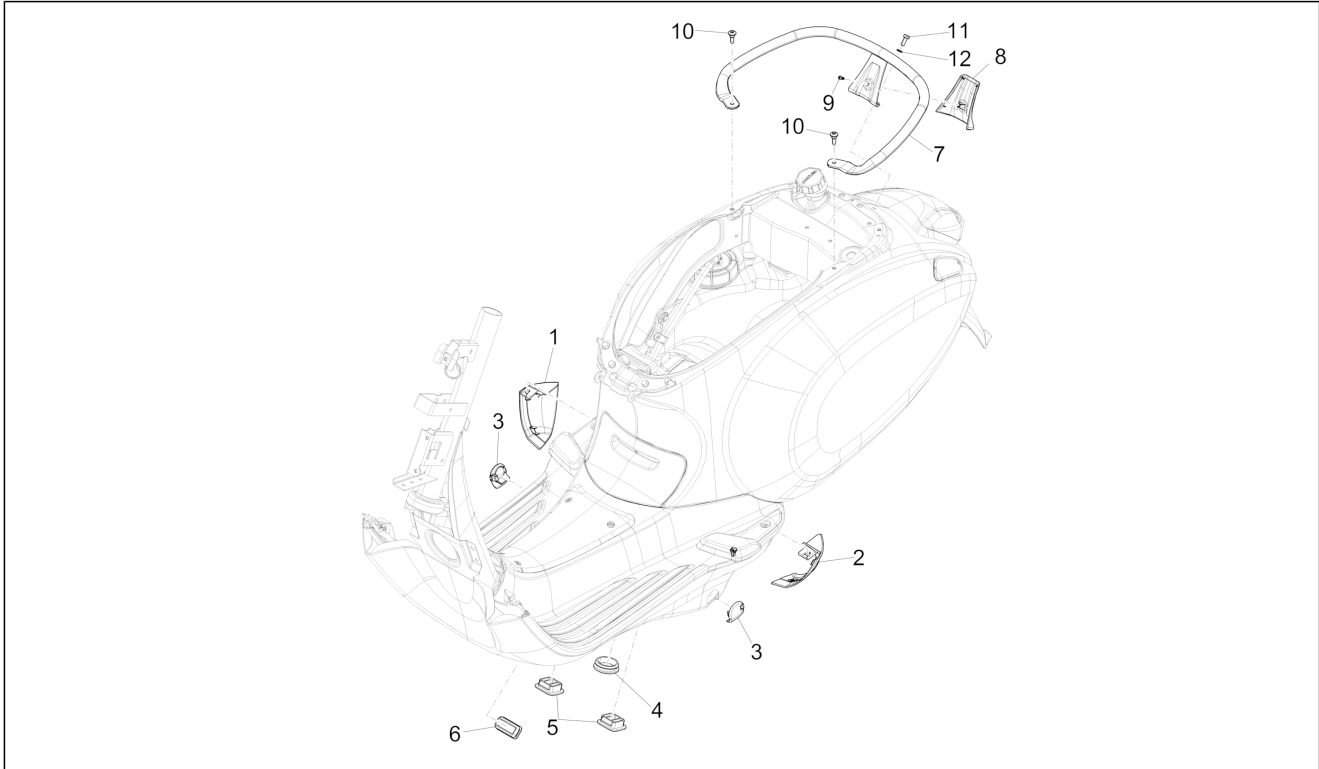

Group	Frame - Plastic parts - Coachwork
Code	02.32
Description	Side cover - Spoiler
Service	1

Pos.	Code	Description	Qty	Variants
2		Left-hand spoiler terminal	1	Country:Japan[JP] Colour:D05 - Blue glossy VN[D05] Model version:ABS Version[ABS] Country:Export Version[EX] Colour:D05 - Blue glossy VN[D05] Model version:ABS Version[ABS] Country:China[CN] Colour:D05 - Blue glossy VN[D05] Model version:ABS Version[ABS] Country:Australia[AU] Colour:D05 - Blue glossy VN[D05] Model version:ABS Version[ABS] Country:Japan[JP] Colour:D05 - Blue glossy VN[D05] Model version:ABS Version[ABS] Country:Indonesia[ID] Colour:D05 - Blue glossy VN[D05] Model version:ABS Version[ABS] Country:Thailand[TH]
3		Spoiler cover	2	
4		Cover	1	
5		Cover	2	
6		Cover	1	
7		Handle	1	
8		Plug	1	
9		Plug screw	1	
10		Metric screw M6x22	2	
11		screw M6x16	2	
12		Notched washer 6,6x11x0	2