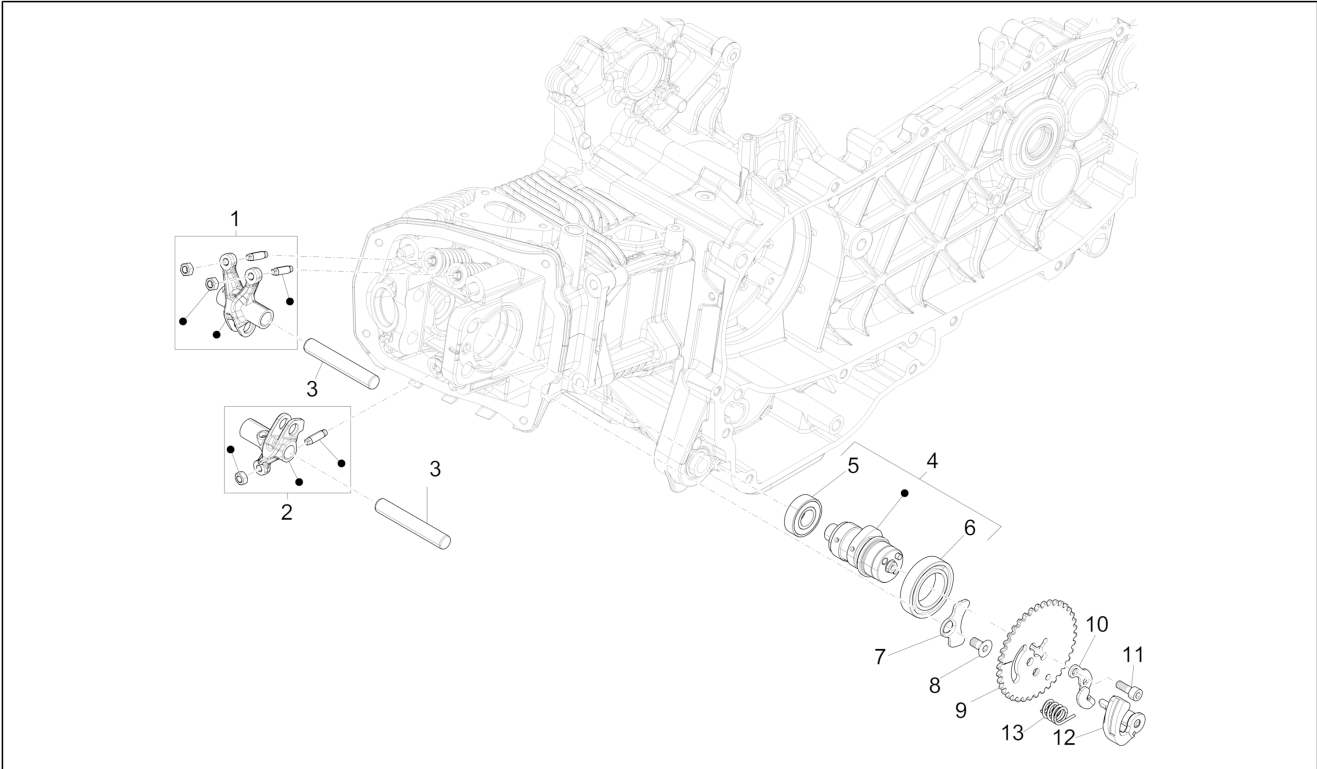

Vespa Primavera 150
EVPR000EX5 Vespa Primavera 150 4T 3V IGET ABS-NOABS
E2-E3-E4 2016 - 2019 (APAC)

Chassis prefix: RP8M8222, RP8M8221,
RP8M8241, RP8M8242
Engine prefix: M828M, M826M, M82CM,
M82GM

Group	Engine
Code	01.11
Description	Rocking levers support unit
Service	1

Pos.	Code	Description	Qty	Variants
				Colour:Beige unique 518/A[518/A] Model version:ABS Version[ABS] Country:Indonesia[ID] Colour:Beige unique 518/A[518/A] Model version:ABS Version[ABS] Country:Japan[JP] Colour:Beige unique 518/A[518/A] Model version:ABS Version[ABS] Country:Australia[AU] Colour:Midnight Blue[222/A] Model version:ABS Version[ABS] Country:China[CN] Colour:Silk grey[701/C] Model version:ABS Version[ABS] Country:China[CN] Colour:White[544] Model version:ABS Version[ABS] Yacht club version[YC] Country:Taiwan[TN] Colour:White[544] Model version:ABS Version[ABS] Yacht club version[YC] Country:Australia[AU] Colour:Midnight Blue[222/A] Model version:ABS Version[ABS] Country:Japan[JP] Colour:White[544] Model version:ABS Version[ABS] Yacht club version[YC] Country:Japan[JP] Colour:White[544] Model version:ABS Version[ABS] Yacht club version[YC] Country:China[CN] Colour:BLACK[79/A] Model version:ABS Version[ABS] Country:China[CN] Colour:White[544] Model version:ABS Version[ABS] Country:China[CN] Colour:DRAGON RED[894] Model version:ABS Version[ABS]