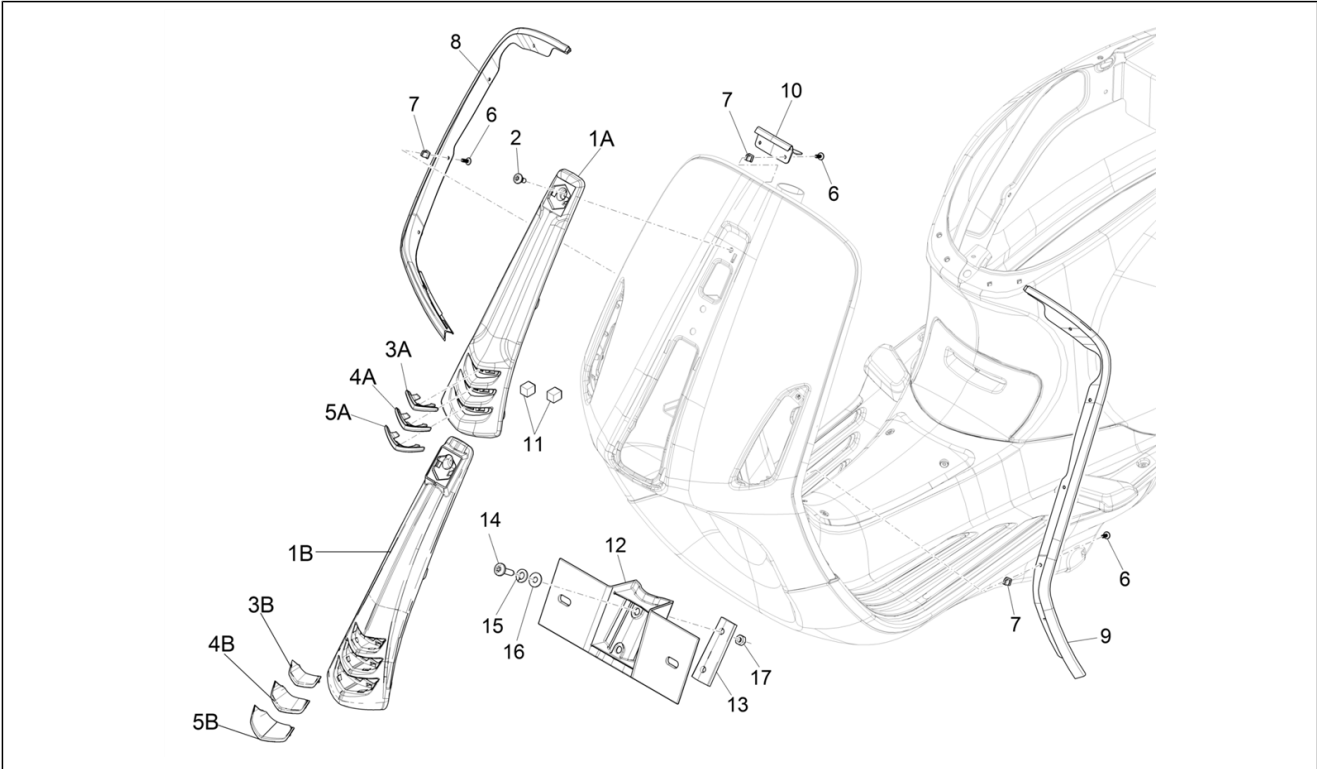

Group	Frame - Plastic parts - Coachwork
Code	02.26
Description	Front shield
Service	1

Pos.	Code	Description	Qty	Variants
				Model version:ABS Version[ABS] Country:China[CN] Colour:White[544] Model version:ABS Version[ABS] Country:Indonesia[ID] Colour:DRAGON RED[894] Model version:ABS Version[ABS] Country:Indonesia[ID] Colour:White[544] Model version:ABS Version[ABS] Yacht club version[YC] Country:Taiwan[TN] Colour:White[544] Model version:ABS Version[ABS] Yacht club version[YC] Country:Indonesia[ID] Colour:White[544] Model version:ABS Version[ABS] Yacht club version[YC] Country:Export Version[EX] Colour:White[544] Model version:ABS Version[ABS] Yacht club version[YC] Country:Australia[AU] Colour:Midnight Blue[222/A] Model version:ABS Version[ABS] Country:Japan[JP] Colour:Beige[598] Model version:ABS Version[ABS] Country:Export Version[EX] Colour:Midnight Blue[222/A] Model version:ABS Version[ABS] Country:Indonesia[ID] Colour:BLACK[79/A] Model version:ABS Version[ABS] Country:Indonesia[ID] Colour:Silk grey[701/C] Model version:ABS Version[ABS] Country:Indonesia[ID] Colour:[283/A] Model version:ABS Version[ABS] Country:Taiwan[TN]