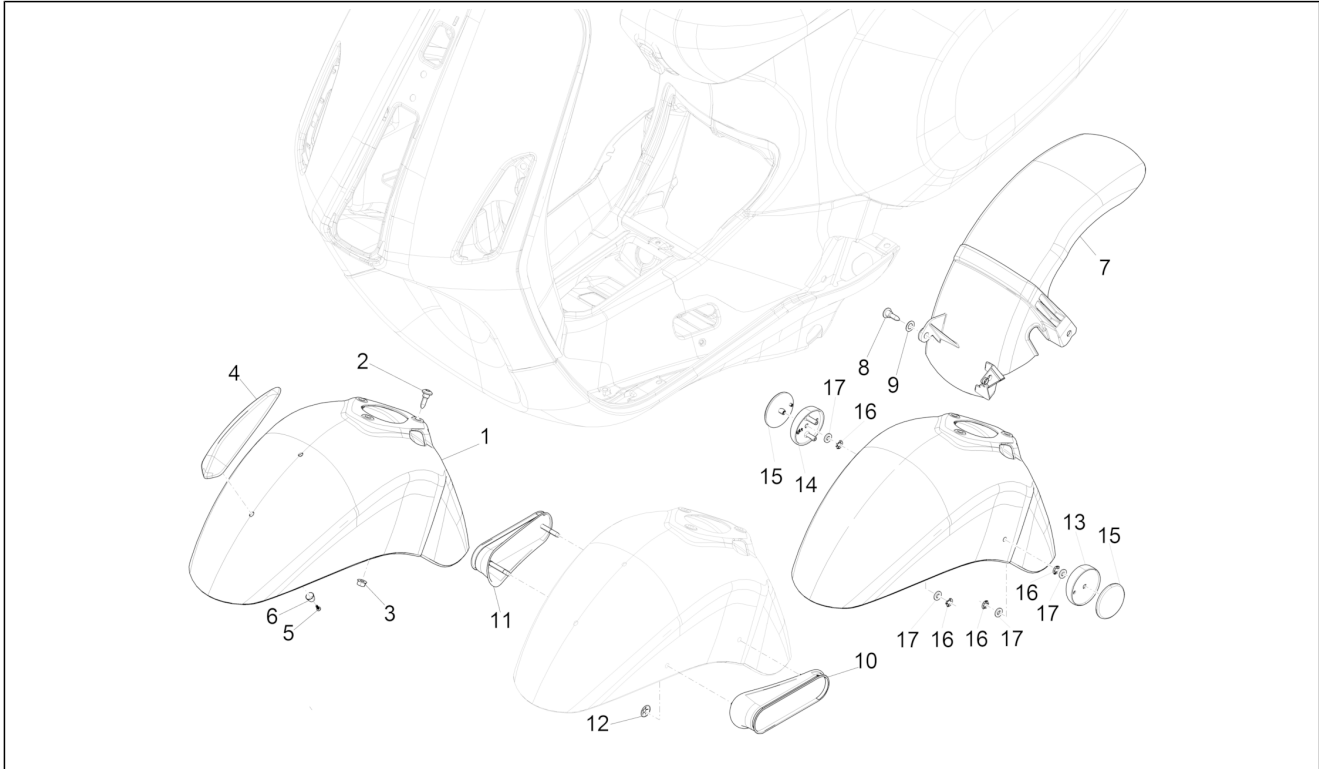

Group	Frame - Plastic parts - Coachwork
Code	02.33
Description	Wheel huosing - Mudguard
Service	1

Pos.	Code	Description	Qty	Variants
				Model version:ABS Version[ABS] Country:Japan[JP] Colour:[283/A] Model version:ABS Version[ABS] Country:Export Version[EX] Colour:[283/A] Model version:ABS Version[ABS] Country:Australia[AU]
1		Front mudguard	1	Colour:White[544] Country:Taiwan[TN] Model version:ABS Version[ABS] Colour:White[544] Model version:ABS Version[ABS] Colour:White[544] Country:Australia[AU] Model version:ABS Version[ABS] Colour:White[544] Model version:ABS Version[ABS] Country:Taiwan[TN] Colour:White[544] Country:China[CN] Model version:ABS Version[ABS] Colour:White[544] Model version:ABS Version[ABS] Yacht club version[YC] Country:Taiwan[TN] Colour:White[544] Model version:ABS Version[ABS] Yacht club version[YC] Country:Indonesia[ID] Colour:White[544] Model version:ABS Version[ABS] Yacht club version[YC] Country:Export Version[EX] Colour:White[544] Model version:ABS Version[ABS] Yacht club version[YC] Country:Australia[AU] Colour:White[544] Model version:ABS Version[ABS] Yacht club version[YC] Country:Japan[JP]