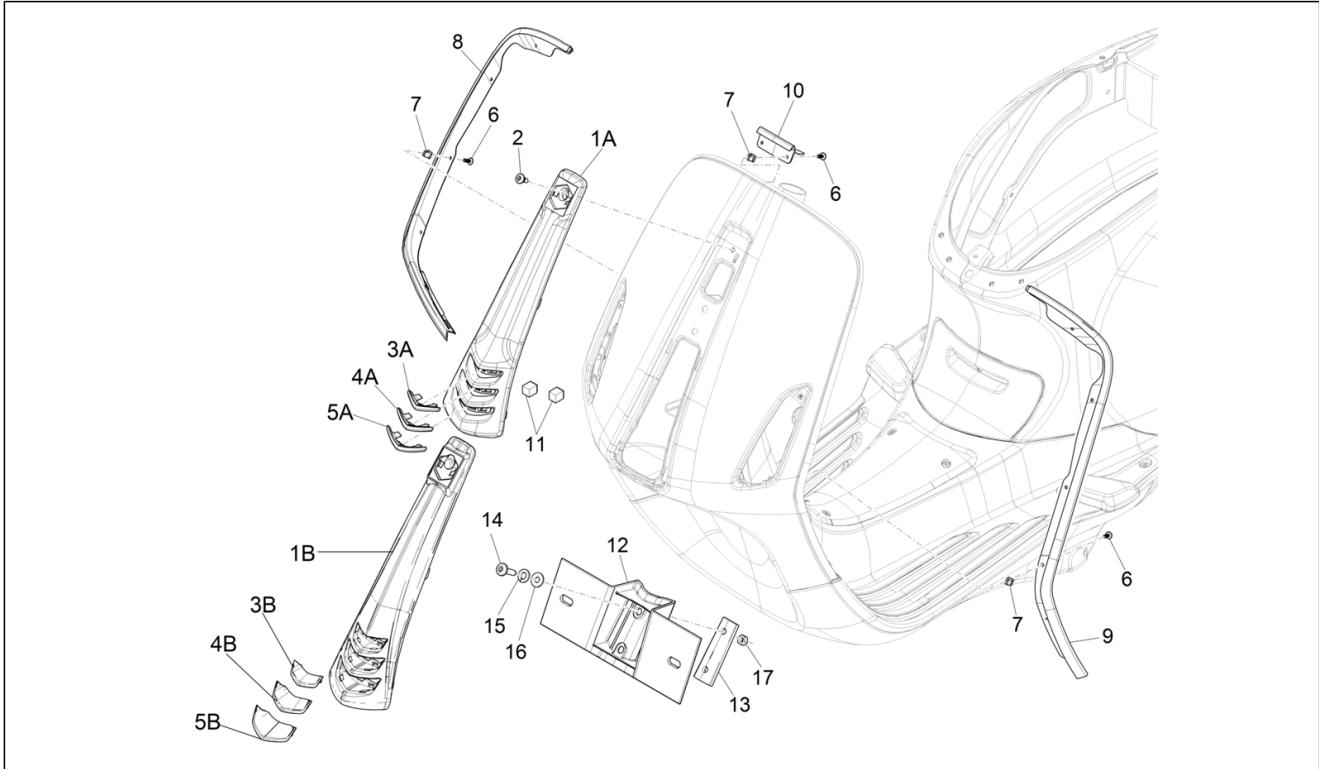

Vespa Primavera 150
EVPR000EX5 Vespa Primavera 150 4T 3V IGET ABS-NOABS
E2-E3-E4 2016 - 2019 (APAC)

Chassis prefix: RP8M8222, RP8M8221,
RP8M8241, RP8M8242
Engine prefix: M828M, M826M, M82CM,
M82GM

Group	Frame - Plastic parts - Coachwork
Code	02.26
Description	Front shield
Service	1

Pos.	Code	Description	Qty	Variants
				Country:Japan[JP] Colour:White[544] Model version:ABS Version[ABS] Country:Japan[JP] Colour:BLACK[79/A] Model version:ABS Version[ABS] Country:Export Version[EX] Colour:Silk grey[701/C] Model version:ABS Version[ABS] Country:Export Version[EX] Colour:[283/A] Model version:ABS Version[ABS] Country:Export Version[EX] Colour:White[544] Model version:ABS Version[ABS] Country:Australia[AU] Colour:Midnight Blue[222/A] Model version:ABS Version[ABS] Country:Australia[AU] Colour:[283/A] Model version:ABS Version[ABS] Country:Australia[AU] Colour:DRAGON RED[894] Model version:ABS Version[ABS] Country:Australia[AU] Colour:White[544] Model version:ABS Version[ABS] Country:Thailand[TH] Colour:Midnight Blue[222/A] Model version:ABS Version[ABS] Country:Export Version[EX] Colour:DRAGON RED[894] Model version:ABS Version[ABS] Country:Thailand[TH] Colour:Silk grey[701/C] Model version:ABS Version[ABS] Country:Thailand[TH] Colour:BLACK[79/A]