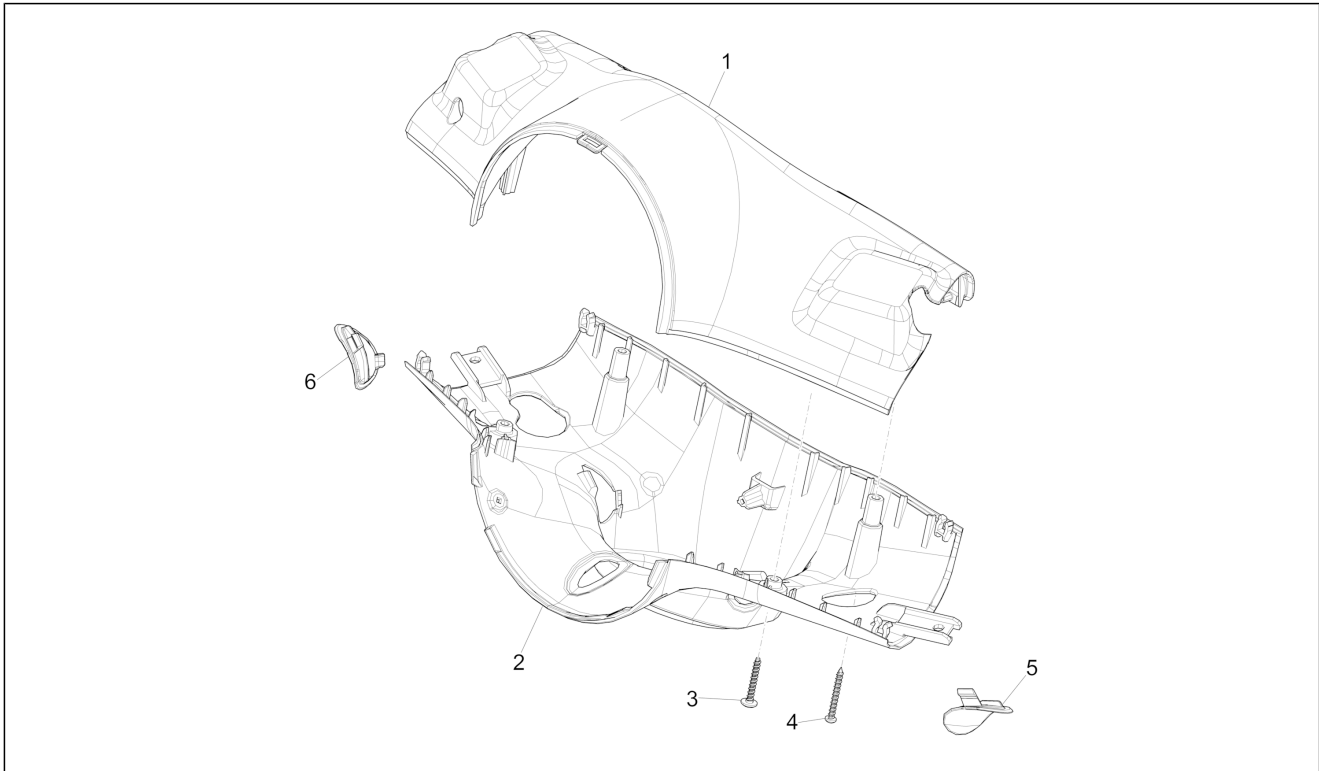

Group	Handlebars/Steering
Code	03.01
Description	Handlebars coverages
Service	1

Pos.	Code	Description	Qty	Variants
				Model version:70° Version[70°] ABS Version[ABS] Colour:Light Blue 70° (VN)[434] Model version:No ABS Version[NO ABS] 70° Version[70°] Country:Indonesia[ID] Colour:Light Blue 70° (VN)[434] Country:Export Version[EX] Model version:70° Version[70°] ABS Version[ABS]
2		Handlebar lower cover	1	
2		Handlebar lower cover	1	Colour:Midnight Blue[222/A] Model version:ABS Version[ABS] Country:Taiwan[TN] Colour:Midnight Blue[222/A] Model version:ABS Version[ABS] Country:China[CN] Colour:Midnight Blue[222/A] Model version:ABS Version[ABS] Country:Export Version[EX] Colour:Midnight Blue[222/A] Model version:ABS Version[ABS] Country:Export Version[EX] Colour:Midnight Blue[222/A] Model version:ABS Version[ABS] Country:Indonesia[ID] Colour:Midnight Blue[222/A] Model version:ABS Version[ABS] Country:Australia[AU] Colour:Midnight Blue[222/A] Model version:ABS Version[ABS] Country:China[CN] Colour:Midnight Blue[222/A] Model version:ABS Version[ABS] Country:Taiwan[TN] Colour:Midnight Blue[222/A] Model version:ABS Version[ABS] Country:Japan[JP]
2		Handlebar lower cover	1	Colour:Silk grey[701/C] Model version:ABS Version[ABS]