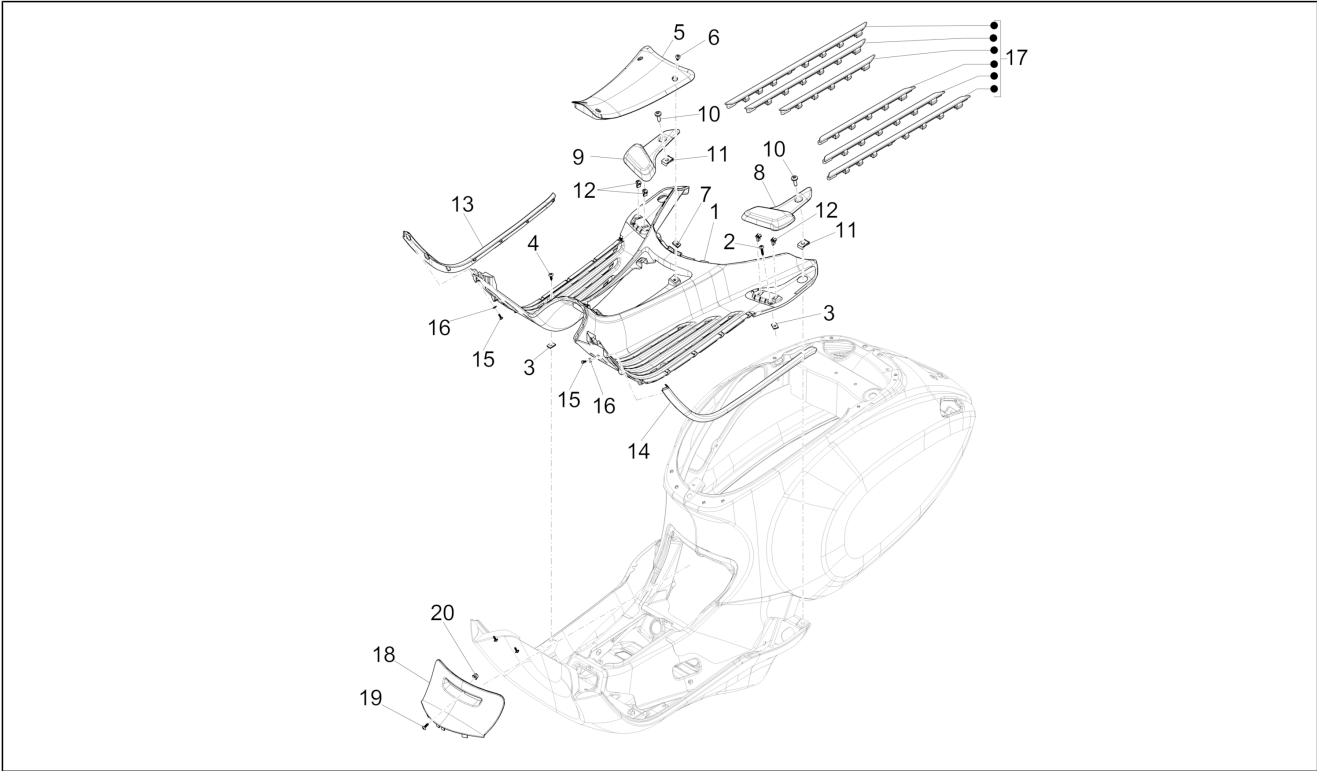

Vespa Primavera 150
EVPR000EX5 Vespa Primavera 150 4T 3V IGET ABS-NOABS
E2-E3-E4 2016 - 2019 (APAC)

Chassis prefix: RP8M8222, RP8M8221,
RP8M8241, RP8M8242
Engine prefix: M828M, M826M, M82CM,
M82GM

Group	Frame - Plastic parts - Coachwork
Code	02.31
Description	Central cover - Footrests
Service	1

Pos.	Code	Description	Qty	Variants
				Country:Indonesia[ID] Colour:White[544] Country:Taiwan[TN] Model version:ABS Version[ABS] Colour:White[544] Model version:ABS Version[ABS] Colour:White[544] Country:Australia[AU] Model version:ABS Version[ABS] Colour:Silk grey[701/C] Model version:No ABS Version[NO ABS] Country:Indonesia[ID] Colour:White[544] Model version:ABS Version[ABS] Country:Taiwan[TN] Colour:Midnight Blue[222/A] Model version:ABS Version[ABS] Country:Taiwan[TN] Colour:Silk grey[701/C] Model version:ABS Version[ABS] Country:Taiwan[TN] Colour:DRAGON RED[894] Model version:ABS Version[ABS] Country:Taiwan[TN] Colour:BLACK[79/A] Model version:ABS Version[ABS] Country:Taiwan[TN] Colour:Midnight Blue[222/A] Country:China[CN] Model version:ABS Version[ABS] Colour:Midnight Blue[222/A] Model version:No ABS Version[NO ABS] Country:Indonesia[ID] Colour:Midnight Blue[222/A] Country:Taiwan[TN] Model version:ABS Version[ABS] Colour:Silk grey[701/C] Model version:ABS Version[ABS]