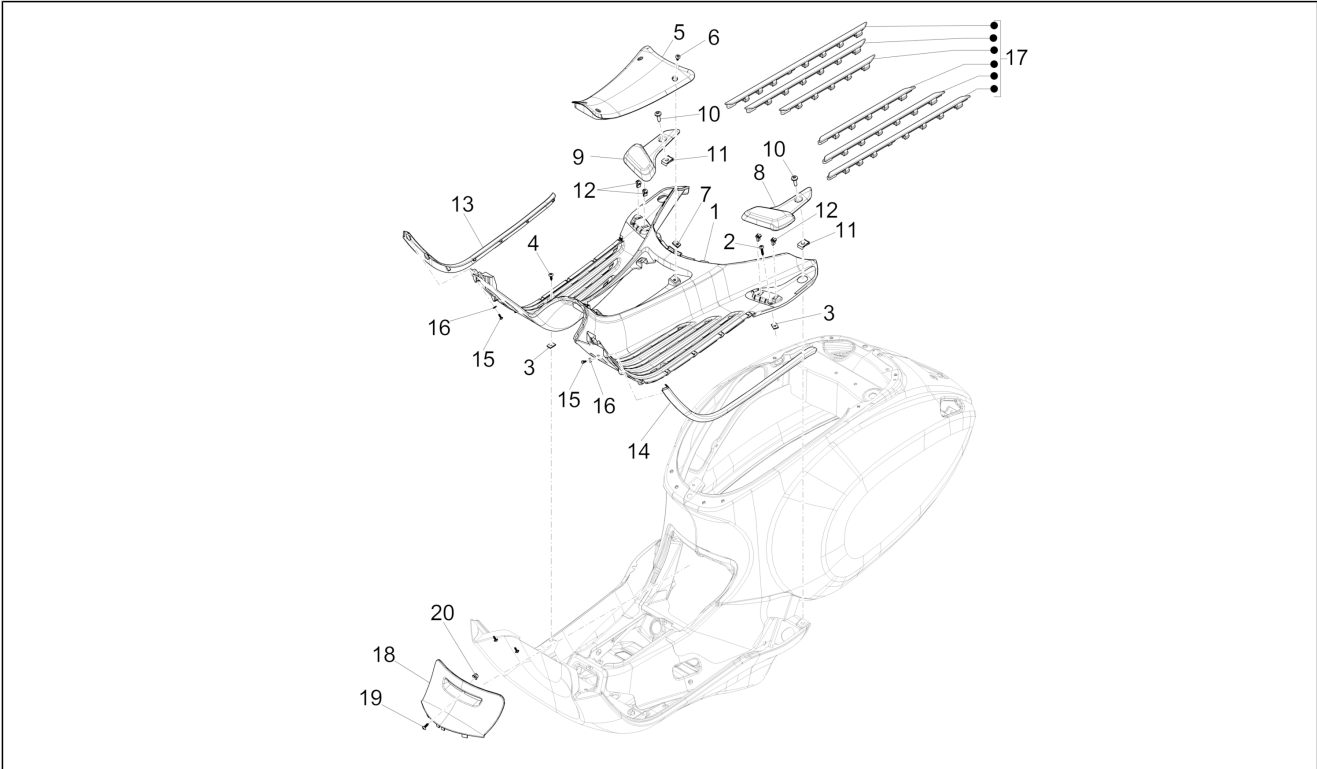

Group	Frame - Plastic parts - Coachwork
Code	02.31
Description	Central cover - Footrests
Service	1

Pos.	Code	Description	Qty	Variants
				Country:Thailand[TH] Colour:Beige unique 518/A[518/A] Model version:ABS Version[ABS] Country:Thailand[TH] Colour:White[544] Model version:ABS Version[ABS] Country:Australia[AU] Colour:Silk grey[701/C] Model version:ABS Version[ABS] Country:Australia[AU] Colour:Beige unique 518/A[518/A] Model version:ABS Version[ABS] Country:Export Version[EX] Colour:White[544] Model version:ABS Version[ABS] Country:Taiwan[TN] Colour:White[544] Model version:ABS Version[ABS] Yacht club version[YC] Country:Thailand[TH] Colour:DRAGON RED[894] Model version:ABS Version[ABS] Country:Japan[JP] Colour:Midnight Blue[222/A] Model version:ABS Version[ABS] Country:Australia[AU] Colour:DRAGON RED[894] Model version:ABS Version[ABS] Country:Australia[AU] Colour:BLACK[79/A] Model version:ABS Version[ABS] Country:Japan[JP] Colour:Silk grey[701/C] Model version:ABS Version[ABS] Country:China[CN] Colour:Beige unique 518/A[518/A] Model version:ABS Version[ABS] Country:China[CN] Colour:Midnight Blue[222/A]