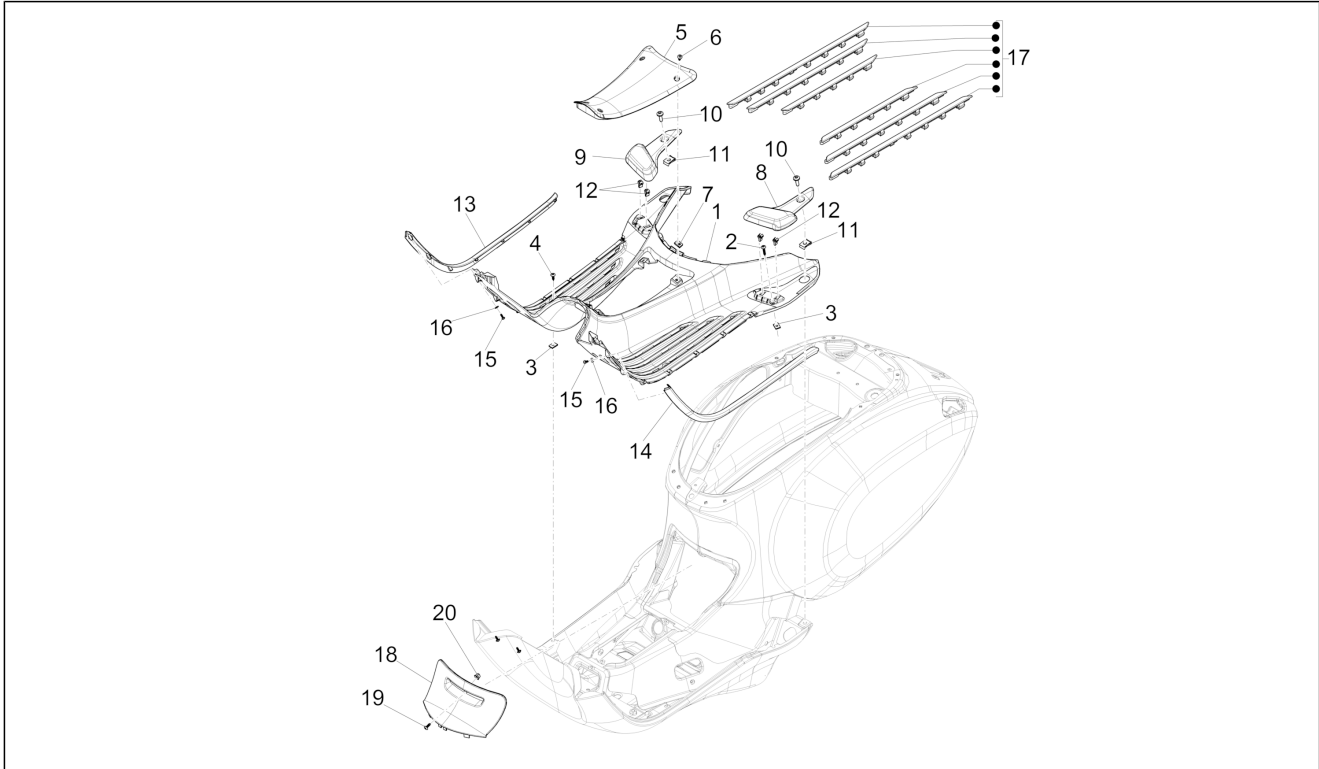

Vespa Primavera 150
EVPR000EX5 Vespa Primavera 150 4T 3V IGET ABS-NOABS
E2-E3-E4 2016 - 2019 (APAC)

Chassis prefix: RP8M8222, RP8M8221,
RP8M8241, RP8M8242
Engine prefix: M828M, M826M, M82CM,
M82GM

Group	Frame - Plastic parts - Coachwork
Code	02.31
Description	Central cover - Footrests
Service	1

Pos.	Code	Description	Qty	Variants
				Colour: Competition Black[98/A] Model version: ABS Version[ABS] Country: Thailand[TH] Colour: Beige unique 518/A[518/A] Model version: ABS Version[ABS] Country: Thailand[TH] Colour: White[544] Model version: ABS Version[ABS] Country: Australia[AU] Colour: Silk grey[701/C] Model version: ABS Version[ABS] Country: Australia[AU] Colour: Beige unique 518/A[518/A] Model version: ABS Version[ABS] Country: Export Version[EX] Colour: White[544] Model version: ABS Version[ABS] Country: Taiwan[TN] Colour: DRAGON RED[894] Model version: ABS Version[ABS] Country: Japan[JP] Colour: Midnight Blue[222/A] Model version: ABS Version[ABS] Country: Australia[AU] Colour: DRAGON RED[894] Model version: ABS Version[ABS] Country: Australia[AU] Colour: BLACK[79/A] Model version: ABS Version[ABS] Country: Japan[JP] Colour: Brown 140/A[140/A] Model version: ABS Version[ABS] 50° Version[50] Country: Taiwan[TN] Colour: Brown 140/A[140/A] Model version: ABS Version[ABS] 50° Version[50] Country: Thailand[TH] Colour: Brown 140/A[140/A] Model version: ABS Version[ABS] 50° Version[50]