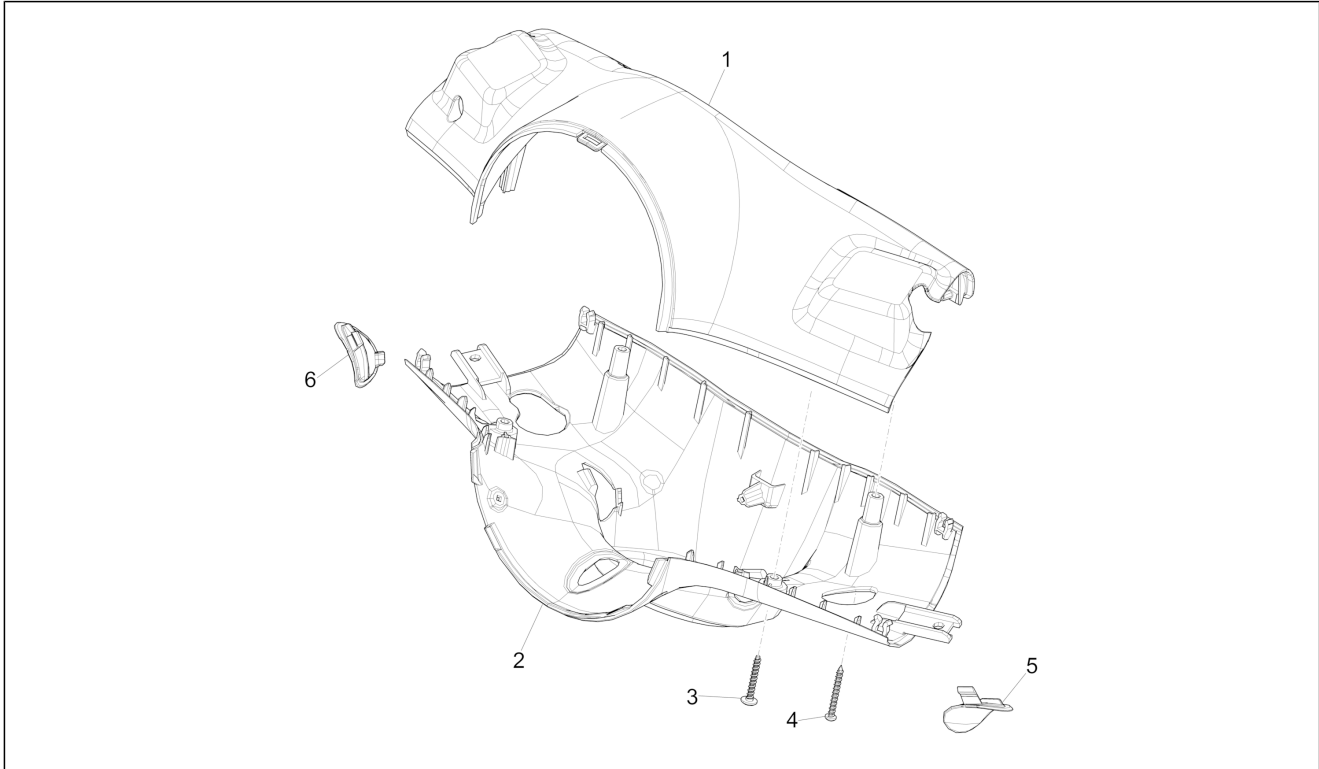

Group	Handlebars/Steering
Code	03.01
Description	Handlebars coverages
Service	1

Pos.	Code	Description	Qty	Variants
				Country:Australia[AU] Colour:Silk grey[701/C] Model version:ABS Version[ABS] Country:Taiwan[TN] Colour:Silk grey[701/C] Model version:No ABS Version[NO ABS] Country:Indonesia[ID] Colour:Silk grey[701/C] Model version:ABS Version[ABS] Country:Taiwan[TN] Colour:Silk grey[701/C] Model version:ABS Version[ABS] Country:China[CN] Colour:Silk grey[701/C] Model version:ABS Version[ABS] Country:Export Version[EX] Colour:Silk grey[701/C] Model version:ABS Version[ABS] Country:China[CN] Colour:Silk grey[701/C] Model version:ABS Version[ABS] Country:Indonesia[ID] Colour:Silk grey[701/C] Model version:ABS Version[ABS] Country:Export Version[EX] Colour:Silk grey[701/C] Model version:ABS Version[ABS] Country:Thailand[TH] Colour:Silk grey[701/C] Model version:ABS Version[ABS] Country:Australia[AU] Colour:Silk grey[701/C] Model version:ABS Version[ABS] Country:Japan[JP]
2		Handlebar lower cover	1	Model version:70° Version[70°] Colour:Light Blue 70° (VN)[434] Country:Taiwan[TN]