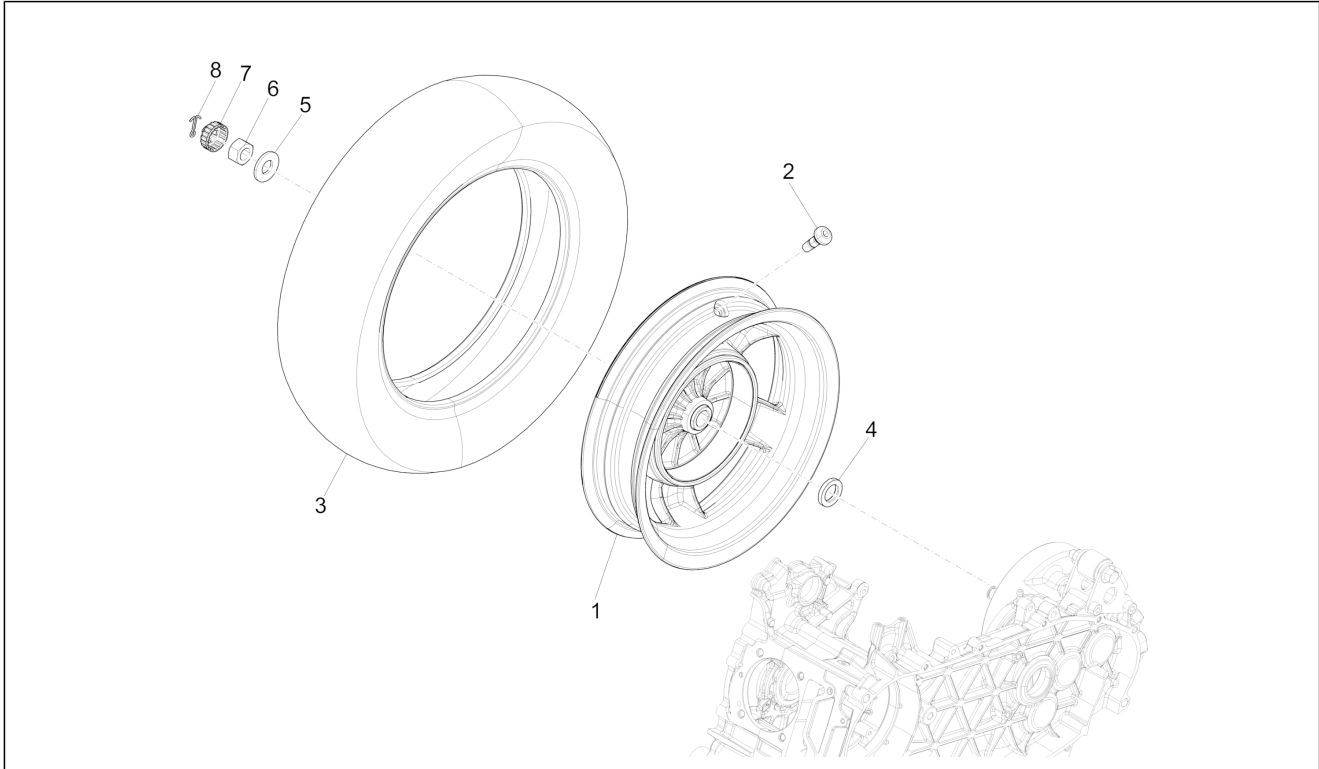

Group	Suspensions - Wheels
Code	04.12
Description	Rear wheel
Service	1

Pos.	Code	Description	Qty	Variants
				Colour:Light blue 294/A[294/A] Model version:ABS Version[ABS] 50° Version[50] Country:China[CN] Colour:Light blue 294/A[294/A] Model version:ABS Version[ABS] 50° Version[50] Country:Australia[AU] Colour:D05 - Blue glossy VN[D05] Model version:ABS Version[ABS] Country:Thailand[TH] Colour:White[544] Model version:ABS Version[ABS] Country:Indonesia[ID] Colour:BLACK[79/A] Model version:ABS Version[ABS] Country:China[CN] Colour:White[544] Model version:ABS Version[ABS] Country:China[CN] Colour:DRAGON RED[894] Model version:ABS Version[ABS] Country:China[CN] Colour:White[544] Model version:ABS Version[ABS] "Sport" version[S] Country:Thailand[TH] Colour:BLACK[79/A] Model version:ABS Version[ABS] "Sport" version[S] Country:Thailand[TH] Colour:Matte red - RW[RW] Model version:ABS Version[ABS] "Sport" version[S] Country:Thailand[TH]
3		Rear tyre 120/70-12" Vee Rubber	1	Colour:D05 - Blue glossy VN[D05] Model version:ABS Version[ABS] Country:China[CN] Colour:D05 - Blue glossy VN[D05] Model version:ABS Version[ABS] Country:Indonesia[ID] Colour:Beige unique 518/A[518/A]