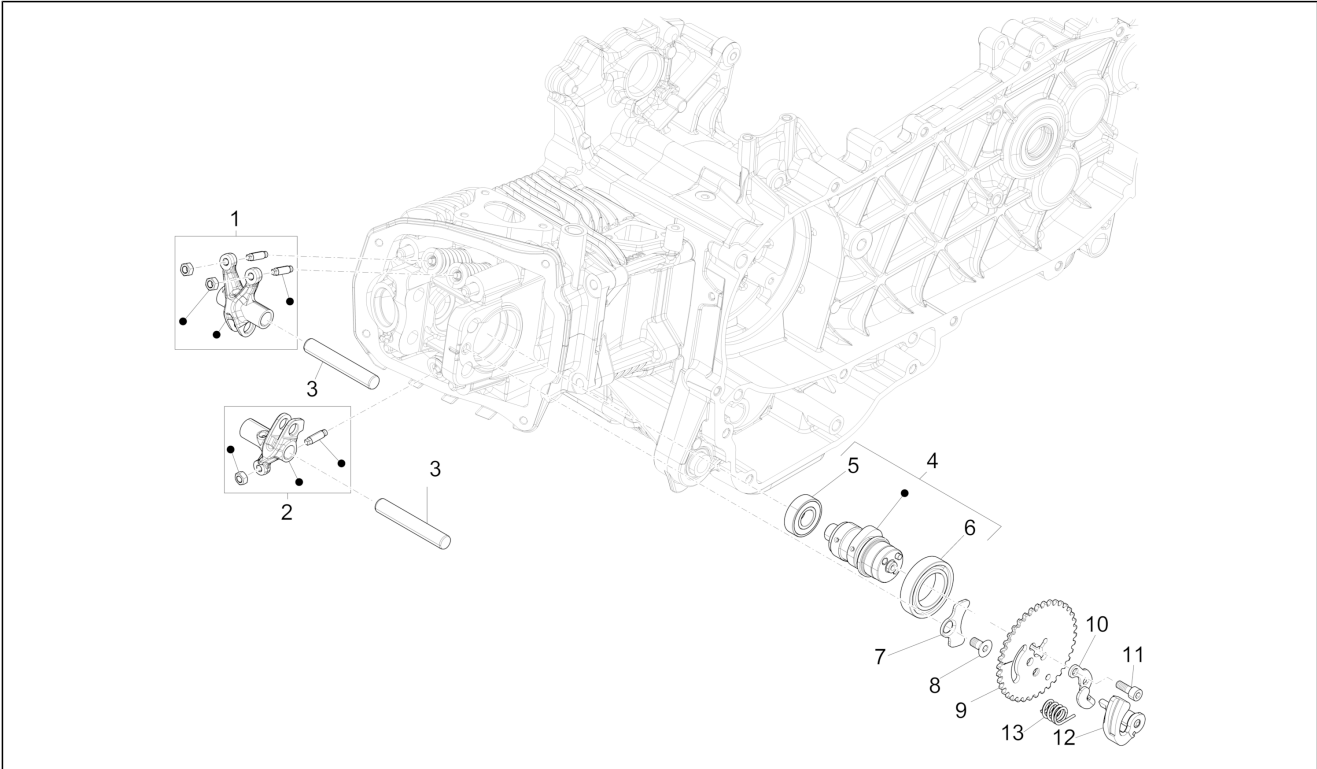

Vespa Primavera 150
EVPR000EX5 Vespa Primavera 150 4T 3V IGET ABS-NOABS
E2-E3-E4 2016 - 2019 (APAC)

Chassis prefix: RP8M8222, RP8M8221,
RP8M8241, RP8M8242
Engine prefix: M828M, M826M, M82CM,
M82GM

Group	Engine
Code	01.11
Description	Rocking levers support unit
Service	1

Pos.	Code	Description	Qty	Variants
				Colour:White[544] Model version:ABS Version[ABS] Yacht club version[YC] Country:China[CN] Colour:BLACK[79/A] Model version:ABS Version[ABS] Country:China[CN] Colour:White[544] Model version:ABS Version[ABS] Country:China[CN] Colour:DRAGON RED[894] Model version:ABS Version[ABS] Country:China[CN] Colour:[283/A] Model version:ABS Version[ABS] Country:China[CN] Colour:Midnight Blue[222/A] Model version:ABS Version[ABS] Country:Australia[AU] Colour:[283/A] Model version:ABS Version[ABS] Country:Australia[AU] Colour:DRAGON RED[894] Model version:ABS Version[ABS] Country:Australia[AU] Colour:White[544] Model version:ABS Version[ABS] Country:Australia[AU] Colour:Silk grey[701/C] Model version:ABS Version[ABS] Country:Australia[AU] Colour:White[544] Model version:ABS Version[ABS] Country:Taiwan[TN] Colour:DRAGON RED[894] Model version:ABS Version[ABS] Country:Japan[JP] Colour:Midnight Blue[222/A] Model version:ABS Version[ABS]