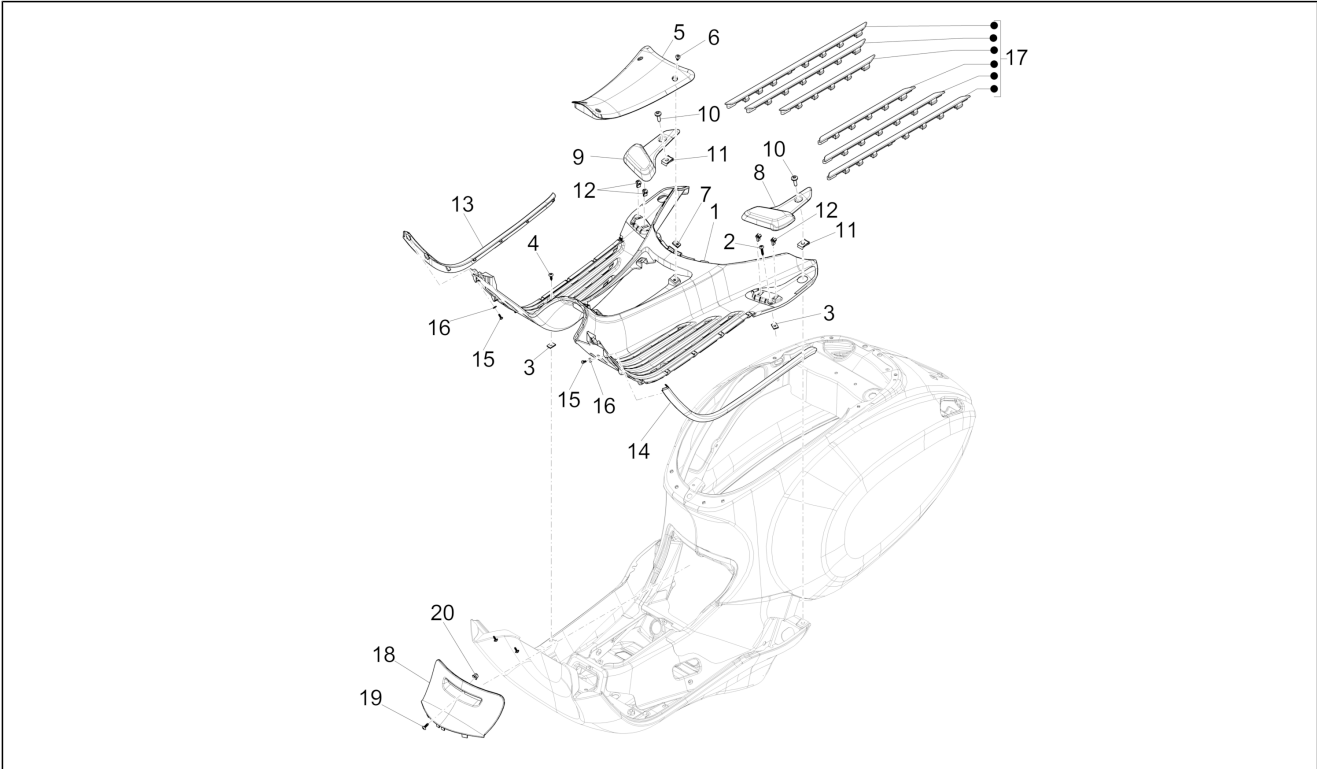

Group	Frame - Plastic parts - Coachwork
Code	02.31
Description	Central cover - Footrests
Service	1

Pos.	Code	Description	Qty	Variants
1		Painted footrest	1	Colour:Silk grey[701/C] Model version:ABS Version[ABS] Country:Australia[AU] Colour:Silk grey[701/C] Model version:ABS Version[ABS] Country:Taiwan[TN] Colour:Silk grey[701/C] Model version:No ABS Version[NO ABS] Country:Indonesia[ID] Colour:Silk grey[701/C] Model version:ABS Version[ABS] Country:Taiwan[TN] Colour:Silk grey[701/C] Model version:ABS Version[ABS] Country:China[CN] Colour:Silk grey[701/C] Model version:ABS Version[ABS] Country:Export Version[EX] Colour:Silk grey[701/C] Model version:ABS Version[ABS] Country:China[CN] Colour:Silk grey[701/C] Model version:ABS Version[ABS] Country:Indonesia[ID] Colour:Silk grey[701/C] Model version:ABS Version[ABS] Country:Export Version[EX] Colour:Silk grey[701/C] Model version:ABS Version[ABS] Country:Thailand[TH] Colour:Silk grey[701/C] Model version:ABS Version[ABS] Country:Thailand[TH] Colour:Silk grey[701/C] Model version:ABS Version[ABS] Country:Indonesia[ID] Colour:Silk grey[701/C] Model version:ABS Version[ABS]