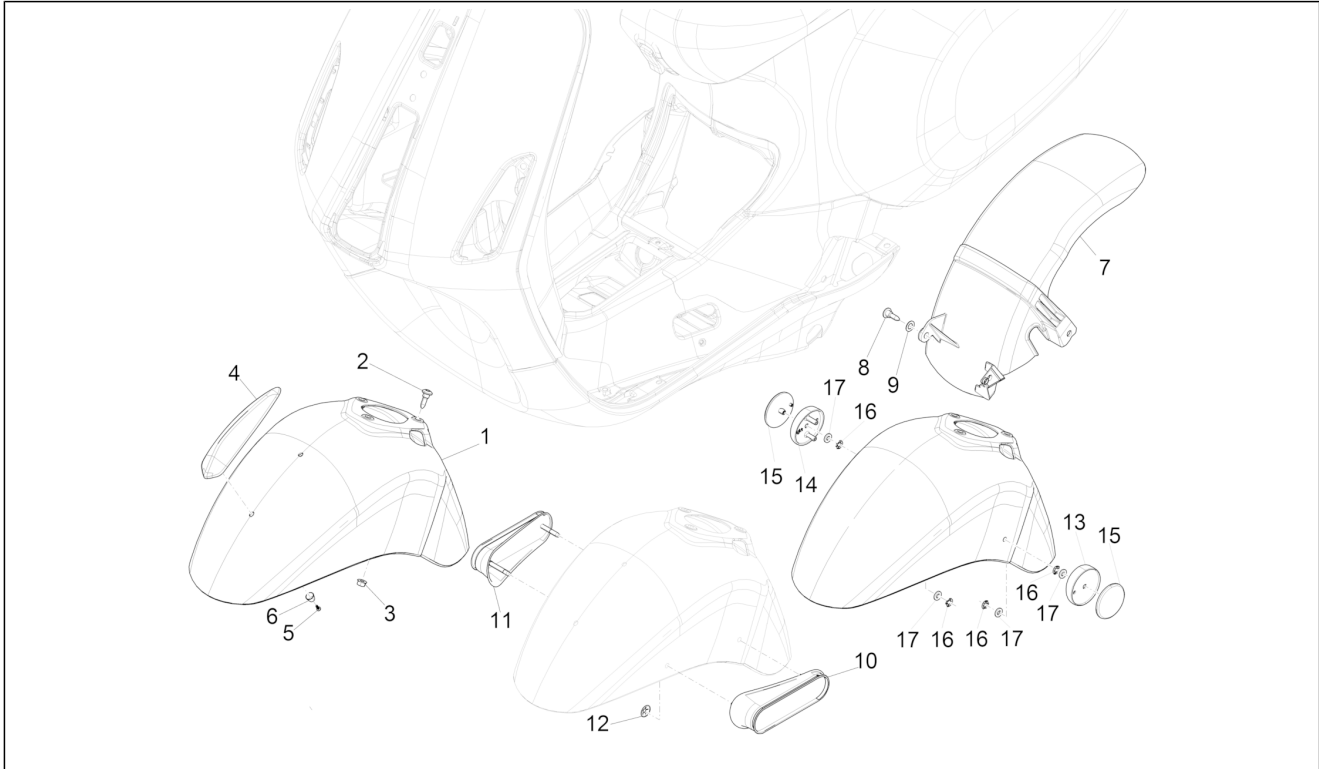

Group	Frame - Plastic parts - Coachwork
Code	02.33
Description	Wheel huosing - Mudguard
Service	1

Pos.	Code	Description	Qty	Variants
				Model version:ABS Version[ABS] Colour:Brown[135/A] Country:Australia[AU] Model version:ABS Version[ABS] Colour:Brown[135/A] Country:China[CN] Model version:ABS Version[ABS]
1		Front mudguard	1	Colour:Midnight Blue[222/A] Model version:No ABS Version[NO ABS] Country:Indonesia[ID] Colour:Midnight Blue[222/A] Model version:ABS Version[ABS] Country:Indonesia[ID]
1		Front mudguard	1	Colour:DRAGON RED[894] Model version:No ABS Version[NO ABS] Country:Indonesia[ID] Colour:DRAGON RED[894] Model version:ABS Version[ABS] Country:Indonesia[ID] Colour:DRAGON RED[894] Model version:ABS Version[ABS] Country:Thailand[TH]
1		Front mudguard	1	Colour:Silk grey[701/C] Model version:No ABS Version[NO ABS] Country:Indonesia[ID] Colour:Silk grey[701/C] Model version:ABS Version[ABS] Country:Indonesia[ID]
1		Front mudguard	1	Colour:DRAGON RED[894] Country:China[CN] Model version:ABS Version[ABS] Colour:DRAGON RED[894] Country:Australia[AU] Model version:ABS Version[ABS] Colour:DRAGON RED[894] Model version:ABS Version[ABS]