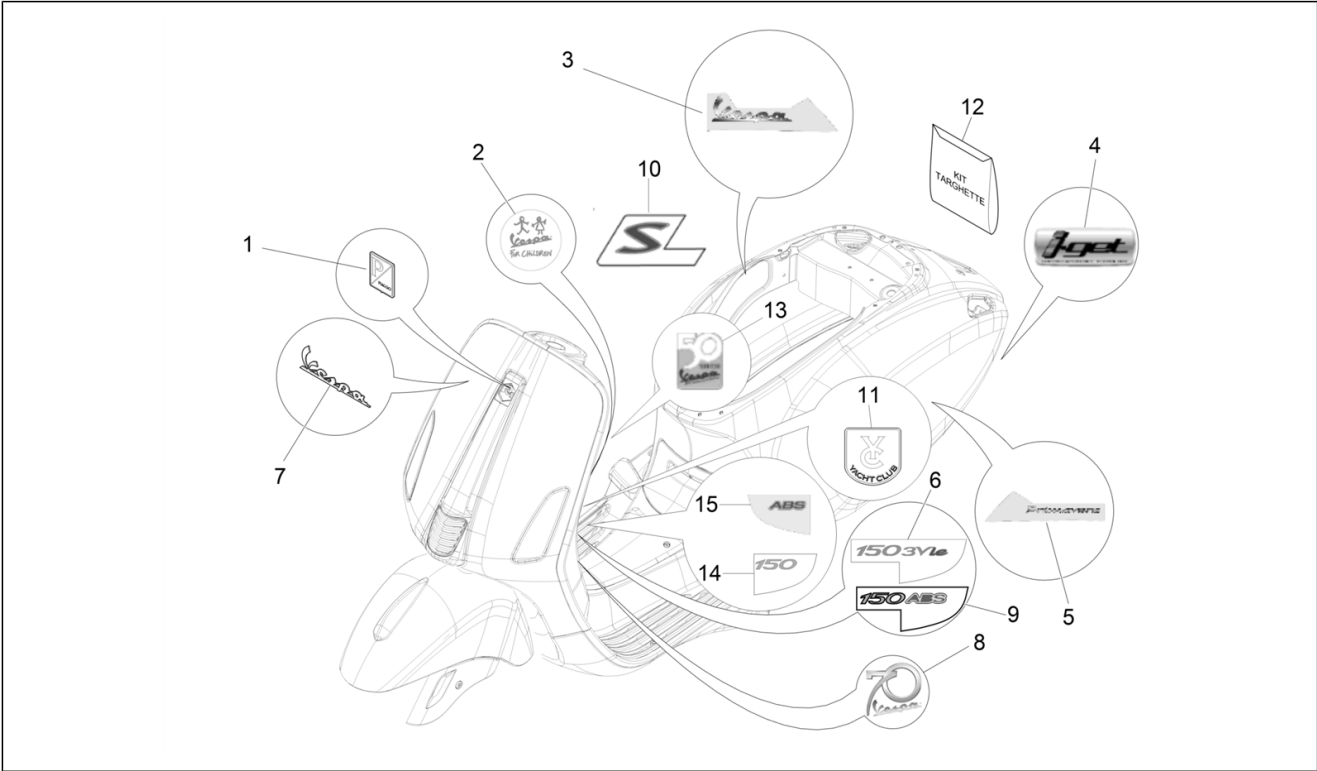

Vespa Primavera 150
EVPR000EX5 Vespa Primavera 150 4T 3V IGET ABS-NOABS
E2-E3-E4 2016 - 2019 (APAC)

Chassis prefix: RP8M8222, RP8M8221,
RP8M8241, RP8M8242
Engine prefix: M828M, M826M, M82CM,
M82GM

Group	Frame - Plastic parts - Coachwork
Code	02.38
Description	Plates - Emblems
Service	1

Pos.	Code	Description	Qty	Variants
				Colour:DRAGON RED[894] Model version:ABS Version[ABS] Country:Japan[JP] Colour:Midnight Blue[222/A] Model version:ABS Version[ABS] Country:Australia[AU] Colour:DRAGON RED[894] Model version:ABS Version[ABS] Country:Australia[AU] Colour:BLACK[79/A] Model version:ABS Version[ABS] Country:Japan[JP] Colour:Midnight Blue[222/A] Model version:ABS Version[ABS] Country:Taiwan[TN] Colour:DRAGON RED[894] Model version:ABS Version[ABS] Country:Taiwan[TN] Colour:Silk grey[701/C] Model version:ABS Version[ABS] Country:Taiwan[TN] Colour:BLACK[79/A] Model version:ABS Version[ABS] Country:Taiwan[TN] Colour:Beige unique 518/A[518/A] Model version:ABS Version[ABS] Country:Taiwan[TN] Colour:BLACK[79/A] Model version:ABS Version[ABS] Country:Australia[AU] Colour:White[544] Model version:ABS Version[ABS] Country:Japan[JP] Colour:Midnight Blue[222/A] Model version:ABS Version[ABS] Country:Japan[JP] Colour:White[544] Model version:ABS Version[ABS] "Sport" version[S]