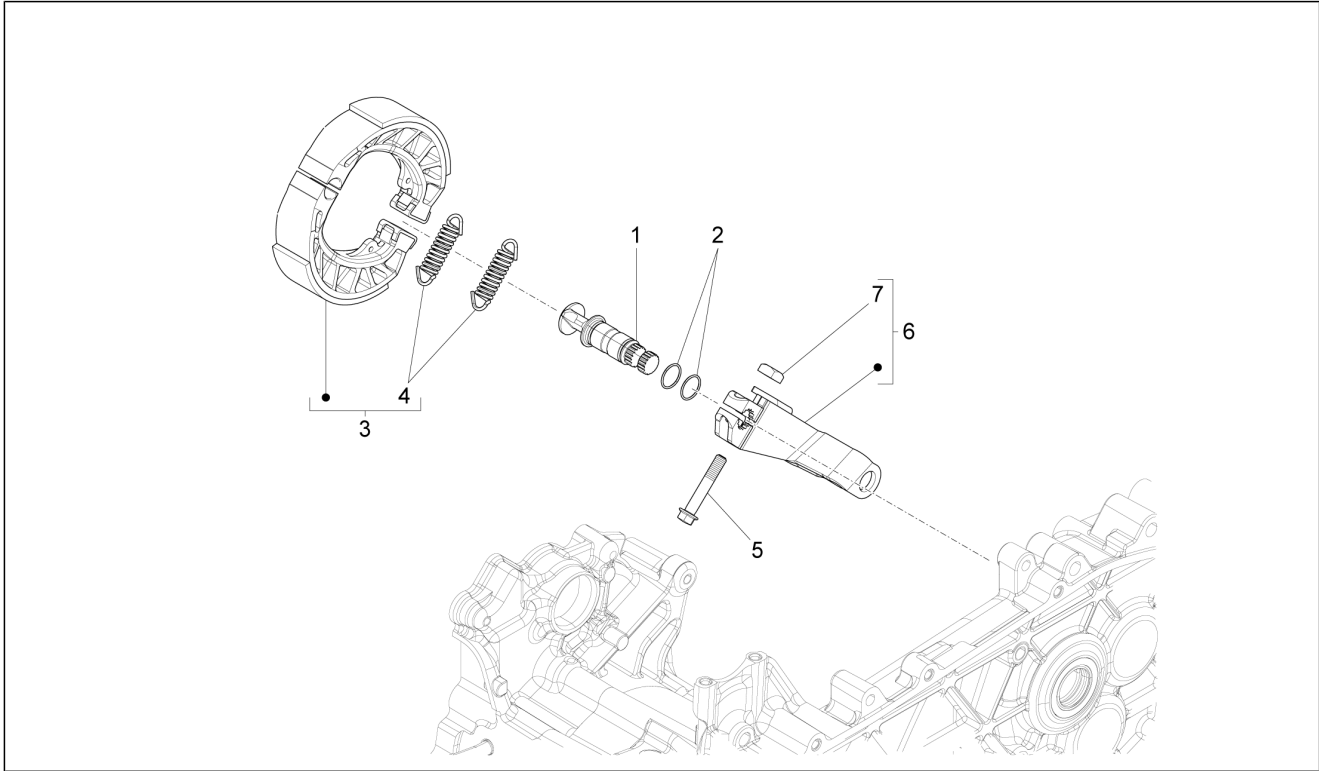

Group	Engine
Code	01.35
Description	Rear brake - Brake jaw
Service	1

Pos.	Code	Description	Qty	Variants
1		Brake lever shaft	1	
2		O-Ring seal ring	2	
3		Pair of brake shoes	1	
4		Brake shoes return spring	2	
5		screw M6x35	1	
6		Rear brake lever	1	
7		Square nut	1