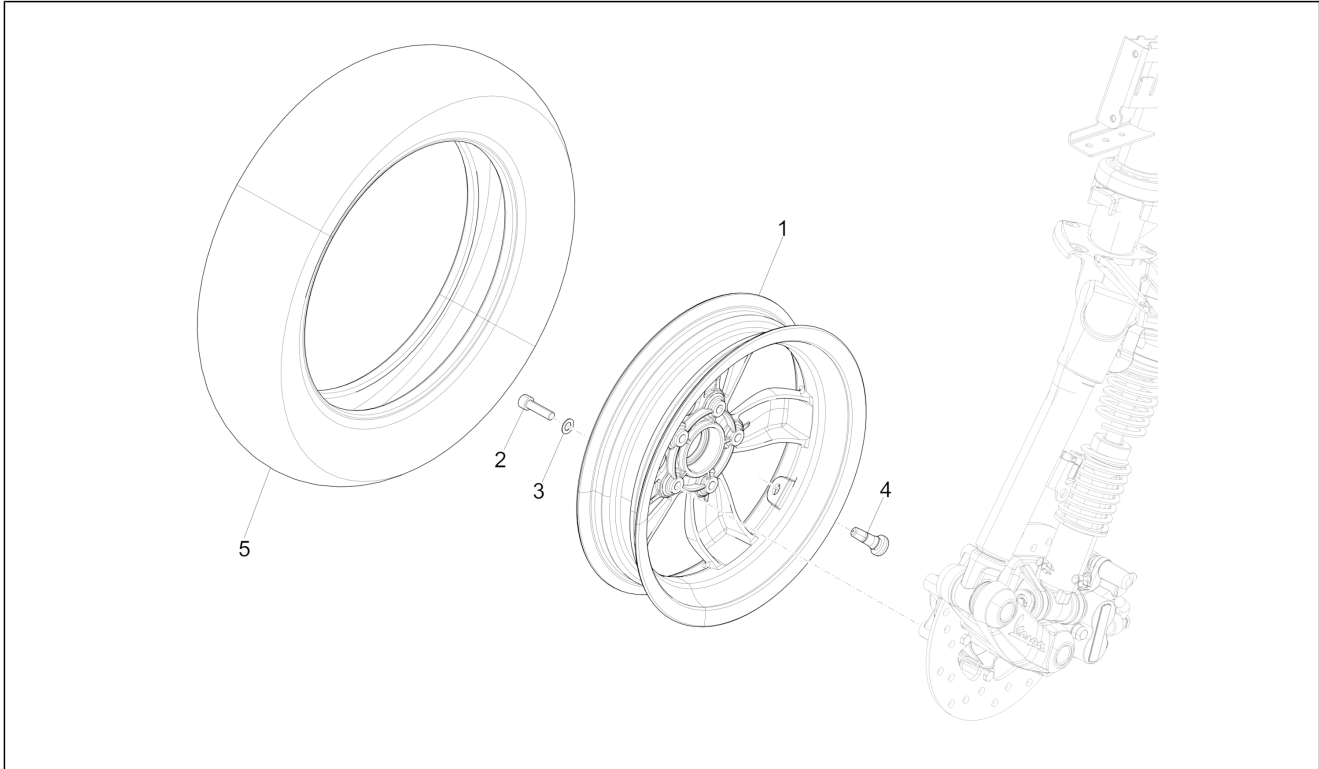

Vespa Primavera 150
EVPR000EX5 Vespa Primavera 150 4T 3V IGET ABS-NOABS
E2-E3-E4 2016 - 2019 (APAC)

Chassis prefix: RP8M8222, RP8M8221,
RP8M8241, RP8M8242
Engine prefix: M828M, M826M, M82CM,
M82GM

Group	Suspensions - Wheels
Code	04.11
Description	Front wheel
Service	1

Pos.	Code	Description	Qty	Variants
				Country:Indonesia[ID] Colour:Silk grey[701/C] Model version:ABS Version[ABS] Country:Indonesia[ID] Colour:[283/A] Model version:ABS Version[ABS] Country:Taiwan[TN] Colour:White[544] Model version:ABS Version[ABS] Yacht club version[YC] Country:Japan[JP] Colour:White[544] Model version:ABS Version[ABS] Yacht club version[YC] Country:China[CN] Colour:White[544] Model version:ABS Version[ABS] Country:Export Version[EX] Colour:BLACK[79/A] Model version:ABS Version[ABS] Country:Export Version[EX] Colour:Midnight Blue[222/A] Model version:ABS Version[ABS] Country:Export Version[EX] Colour:DRAGON RED[894] Model version:ABS Version[ABS] Country:Export Version[EX] Colour:BLACK[79/A] Model version:ABS Version[ABS] Country:China[CN] Colour:White[544] Model version:ABS Version[ABS] Country:Export Version[EX] Colour:White[544] Model version:ABS Version[ABS] Country:China[CN] Colour:DRAGON RED[894] Model version:ABS Version[ABS] Country:China[CN] Colour:[283/A]