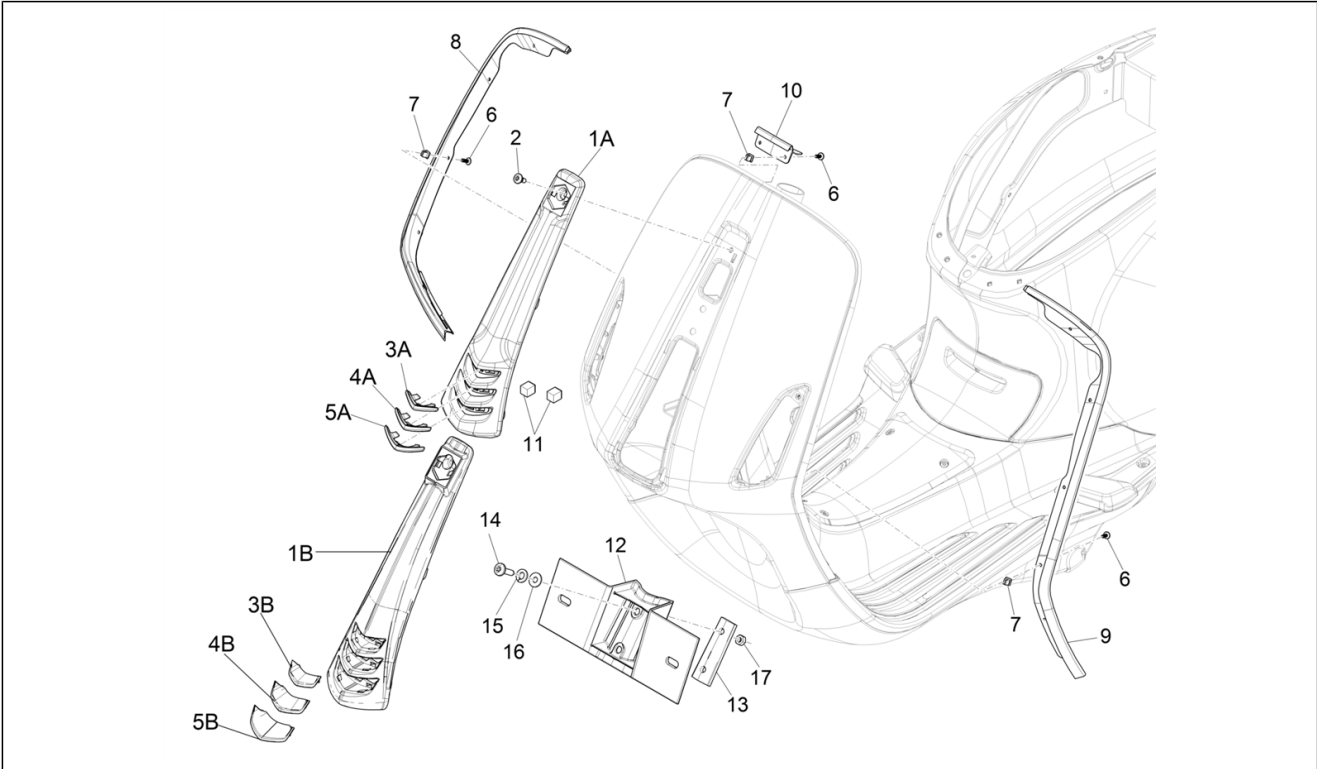

Group	Frame - Plastic parts - Coachwork
Code	02.26
Description	Front shield
Service	1

Pos.	Code	Description	Qty	Variants
				Model version:ABS Version[ABS] 50° Version[50] Country:Taiwan[TN] Colour:Brown 140/A[140/A] Model version:ABS Version[ABS] 50° Version[50] Country:Thailand[TH] Colour:Brown 140/A[140/A] Model version:ABS Version[ABS] 50° Version[50] Country:Indonesia[ID] Colour:Brown 140/A[140/A] Model version:ABS Version[ABS] 50° Version[50] Country:Export Version[EX] Colour:Brown 140/A[140/A] Model version:ABS Version[ABS] 50° Version[50] Country:Australia[AU] Colour:Silk grey[701/C] Model version:ABS Version[ABS] Country:China[CN] Colour:Beige unique 518/A[518/A] Model version:ABS Version[ABS] Country:China[CN] Colour:Midnight Blue[222/A] Model version:ABS Version[ABS] Country:China[CN] Colour:Midnight Blue[222/A] Model version:ABS Version[ABS] Country:Taiwan[TN] Colour:DRAGON RED[894] Model version:ABS Version[ABS] Country:Taiwan[TN] Colour:Silk grey[701/C] Model version:ABS Version[ABS] Country:Taiwan[TN] Colour:BLACK[79/A] Model version:ABS Version[ABS] Country:Taiwan[TN] Colour:Beige unique 518/A[518/A] Model version:ABS Version[ABS] Country:Taiwan[TN]