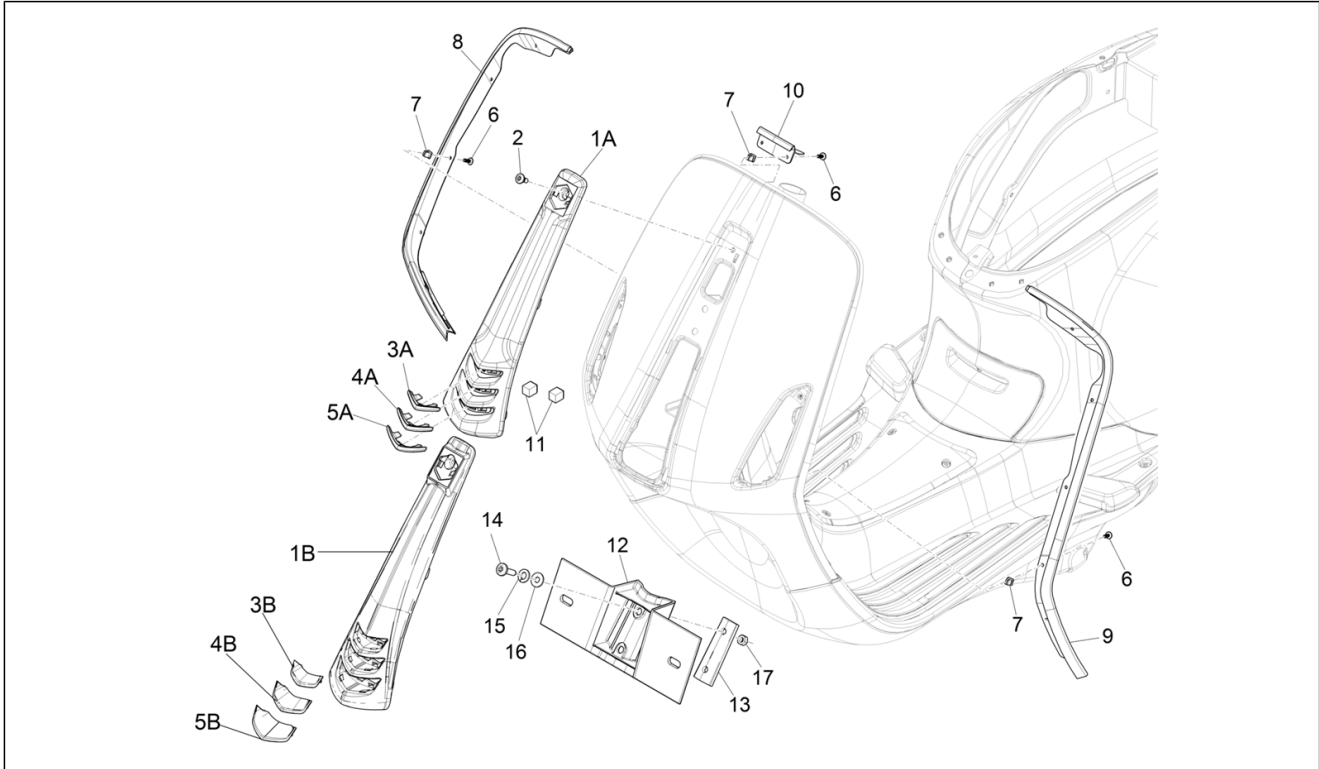

Vespa Primavera 150
EVPR000EX5 Vespa Primavera 150 4T 3V IGET ABS-NOABS
E2-E3-E4 2016 - 2019 (APAC)

Chassis prefix: RP8M8222, RP8M8221,
RP8M8241, RP8M8242
Engine prefix: M828M, M826M, M82CM,
M82GM

Group	Frame - Plastic parts - Coachwork
Code	02.26
Description	Front shield
Service	1

Pos.	Code	Description	Qty	Variants
				Model version:ABS Version[ABS] Country:Indonesia[ID] Colour:Beige unique 518/A[518/A] Model version:ABS Version[ABS] Country:Japan[JP] Colour:Beige unique 518/A[518/A] Model version:ABS Version[ABS] Country:Australia[AU] Colour:White[544] Model version:ABS Version[ABS] Yacht club version[YC] Country:Taiwan[TN] Colour:White[544] Model version:ABS Version[ABS] Yacht club version[YC] Country:Indonesia[ID] Colour:White[544] Model version:ABS Version[ABS] Yacht club version[YC] Country:Export Version[EX] Colour:White[544] Model version:ABS Version[ABS] Yacht club version[YC] Country:Australia[AU] Colour:White[544] Model version:ABS Version[ABS] Yacht club version[YC] Country:Japan[JP] Colour:White[544] Model version:ABS Version[ABS] Yacht club version[YC] Country:China[CN] Colour:White[544] Model version:ABS Version[ABS] Country:Export Version[EX] Colour:BLACK[79/A] Model version:ABS Version[ABS] Country:Export Version[EX] Colour:White[544] Model version:ABS Version[ABS] Country:Thailand[TH] Colour:Midnight Blue[222/A] Model version:ABS Version[ABS] Country:Export Version[EX]