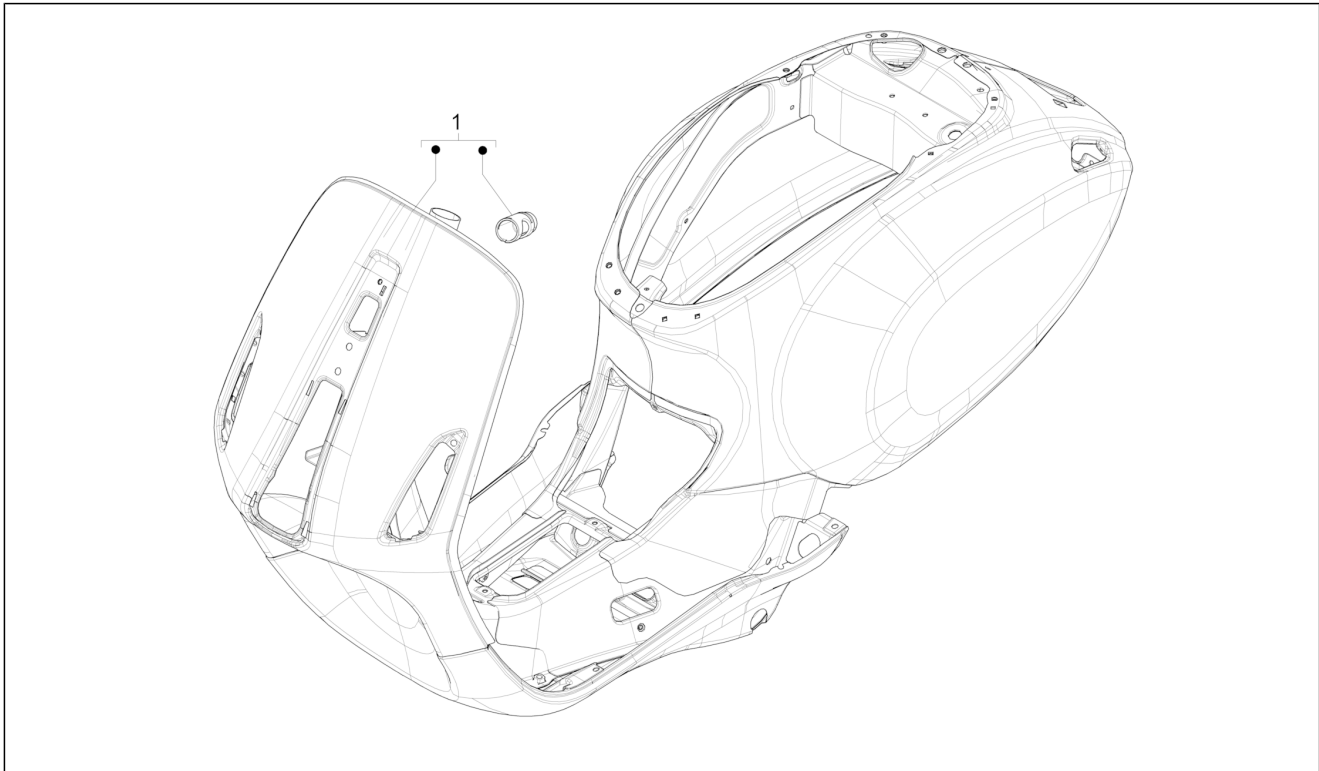

Vespa Primavera 150
EVPR000EX5 Vespa Primavera 150 4T 3V IGET ABS-NOABS
E2-E3-E4 2016 - 2019 (APAC)

Chassis prefix: RP8M8222, RP8M8221,
RP8M8241, RP8M8242
Engine prefix: M828M, M826M, M82CM,
M82GM

Group	Frame - Plastic parts - Coachwork
Code	02.01
Description	Frame/bodywork
Service	1

Pos.	Code	Description	Qty	Variants
				Country:Taiwan[TN] Model version:ABS Version[ABS] Colour:BLACK[79/A] Model version:ABS Version[ABS] Country:Indonesia[ID] Colour:BLACK[79/A] Model version:ABS Version[ABS] Country:Export Version[EX] Colour:BLACK[79/A] Model version:ABS Version[ABS] Country:China[CN] Colour:BLACK[79/A] Model version:ABS Version[ABS] Country:Japan[JP] Colour:BLACK[79/A] Model version:ABS Version[ABS] Country:Export Version[EX] Colour:BLACK[79/A] Model version:ABS Version[ABS] Country:Thailand[TH] Colour:BLACK[79/A] Model version:ABS Version[ABS] Country:Indonesia[ID] Colour:BLACK[79/A] Model version:ABS Version[ABS] Country:Australia[AU] Colour:Competition Black[98/A] Model version:ABS Version[ABS] Country:Thailand[TH] Colour:BLACK[79/A] Model version:ABS Version[ABS] Country:Japan[JP] Colour:BLACK[79/A] Model version:ABS Version[ABS] Country:Taiwan[TN] Colour:BLACK[79/A] Model version:ABS Version[ABS] Country:Australia[AU]