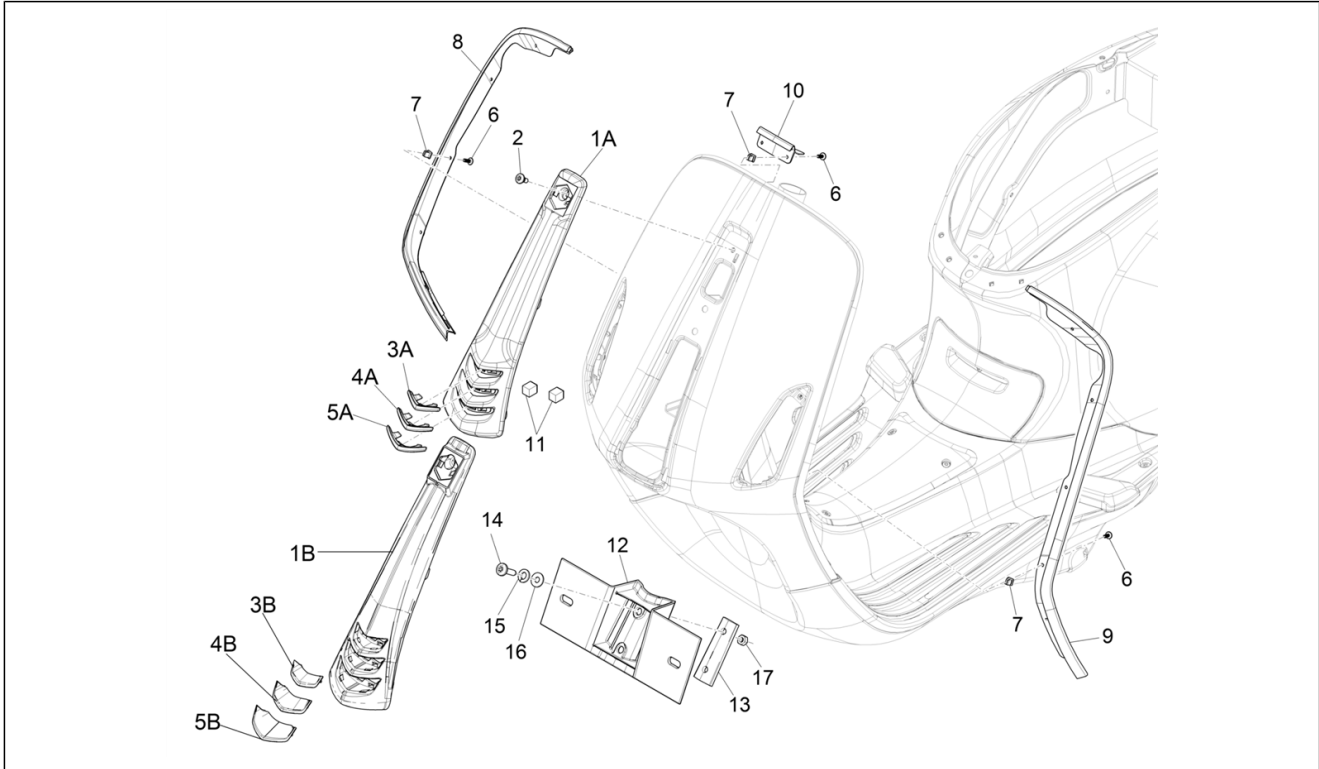

Vespa Primavera 150
EVPR000EX5 Vespa Primavera 150 4T 3V IGET ABS-NOABS
E2-E3-E4 2016 - 2019 (APAC)

Chassis prefix: RP8M8222, RP8M8221,
RP8M8241, RP8M8242
Engine prefix: M828M, M826M, M82CM,
M82GM

Group	Frame - Plastic parts - Coachwork
Code	02.26
Description	Front shield
Service	1

Pos.	Code	Description	Qty	Variants
				Country:China[CN] Colour:Silk grey[701/C] Model version:ABS Version[ABS] Country:China[CN] Colour:White[544] Model version:ABS Version[ABS] Country:Indonesia[ID] Colour:DRAGON RED[894] Model version:ABS Version[ABS] Country:Indonesia[ID] Colour:White[544] Model version:ABS Version[ABS] Yacht club version[YC] Country:Taiwan[TN] Colour:White[544] Model version:ABS Version[ABS] Yacht club version[YC] Country:Indonesia[ID] Colour:White[544] Model version:ABS Version[ABS] Yacht club version[YC] Country:Export Version[EX] Colour:White[544] Model version:ABS Version[ABS] Yacht club version[YC] Country:Australia[AU] Colour:Midnight Blue[222/A] Model version:ABS Version[ABS] Country:Japan[JP] Colour:Beige[598] Model version:ABS Version[ABS] Country:Export Version[EX] Colour:Midnight Blue[222/A] Model version:ABS Version[ABS] Country:Indonesia[ID] Colour:BLACK[79/A] Model version:ABS Version[ABS] Country:Indonesia[ID] Colour:Silk grey[701/C] Model version:ABS Version[ABS] Country:Indonesia[ID] Colour:[283/A]