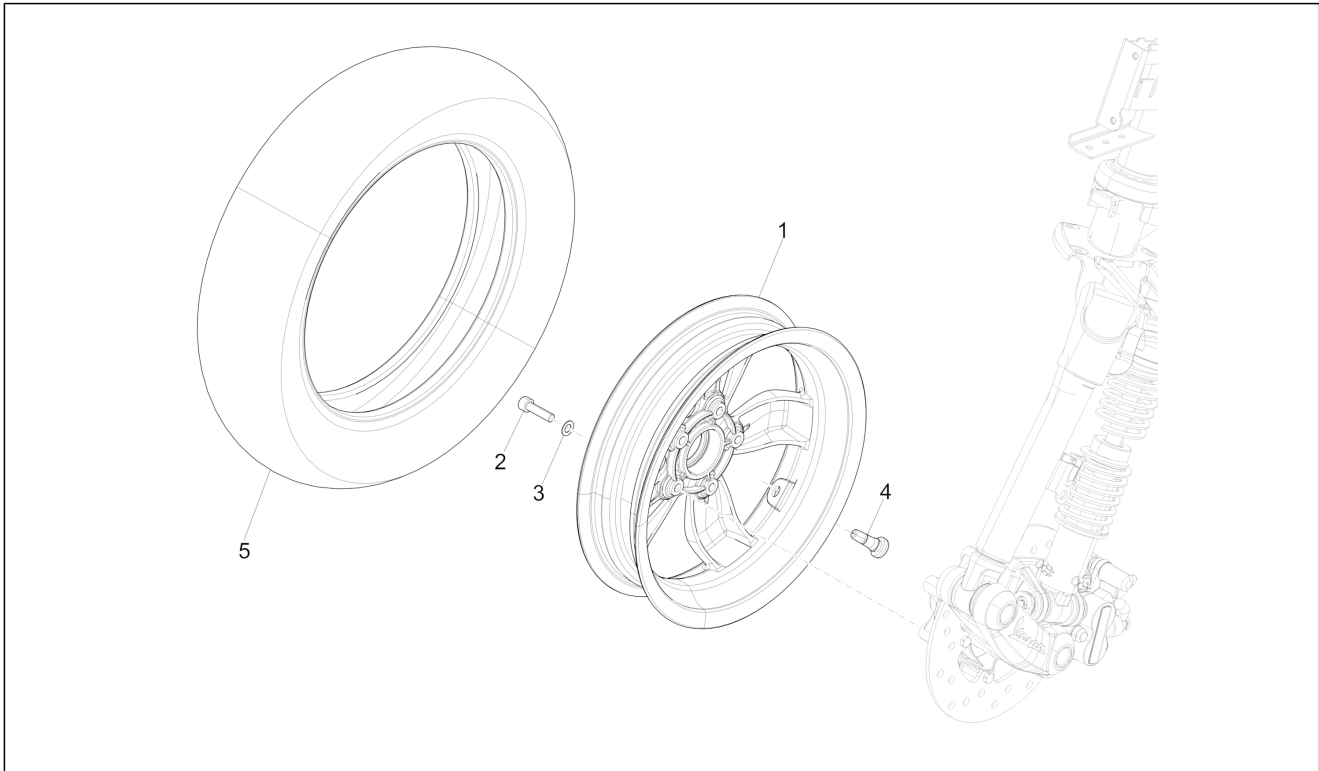

Vespa Primavera 150
EVPR000EX5 Vespa Primavera 150 4T 3V IGET ABS-NOABS
E2-E3-E4 2016 - 2019 (APAC)

Chassis prefix: RP8M8222, RP8M8221,
RP8M8241, RP8M8242
Engine prefix: M828M, M826M, M82CM,
M82GM

Group	Suspensions - Wheels
Code	04.11
Description	Front wheel
Service	1

Pos.	Code	Description	Qty	Variants
				Country:Thailand[TH] Colour:DRAGON RED[894] Model version:ABS Version[ABS] Country:Japan[JP] Colour:Midnight Blue[222/A] Model version:ABS Version[ABS] Country:Australia[AU] Colour:DRAGON RED[894] Model version:ABS Version[ABS] Country:Australia[AU] Colour:BLACK[79/A] Model version:ABS Version[ABS] Country:Japan[JP] Colour:Brown 140/A[140/A] Model version:ABS Version[ABS] 50° Version[50] Country:Taiwan[TN] Colour:Brown 140/A[140/A] Model version:ABS Version[ABS] 50° Version[50] Country:Thailand[TH] Colour:Brown 140/A[140/A] Model version:ABS Version[ABS] 50° Version[50] Country:Indonesia[ID] Colour:Brown 140/A[140/A] Model version:ABS Version[ABS] 50° Version[50] Country:Export Version[EX] Colour:Brown 140/A[140/A] Model version:ABS Version[ABS] 50° Version[50] Country:China[CN] Colour:Brown 140/A[140/A] Model version:ABS Version[ABS] 50° Version[50] Country:Australia[AU] Colour:Silk grey[701/C] Model version:ABS Version[ABS] Country:China[CN] Colour:Beige unique 518/A[518/A] Model version:ABS Version[ABS] Country:China[CN] Colour:Midnight Blue[222/A]