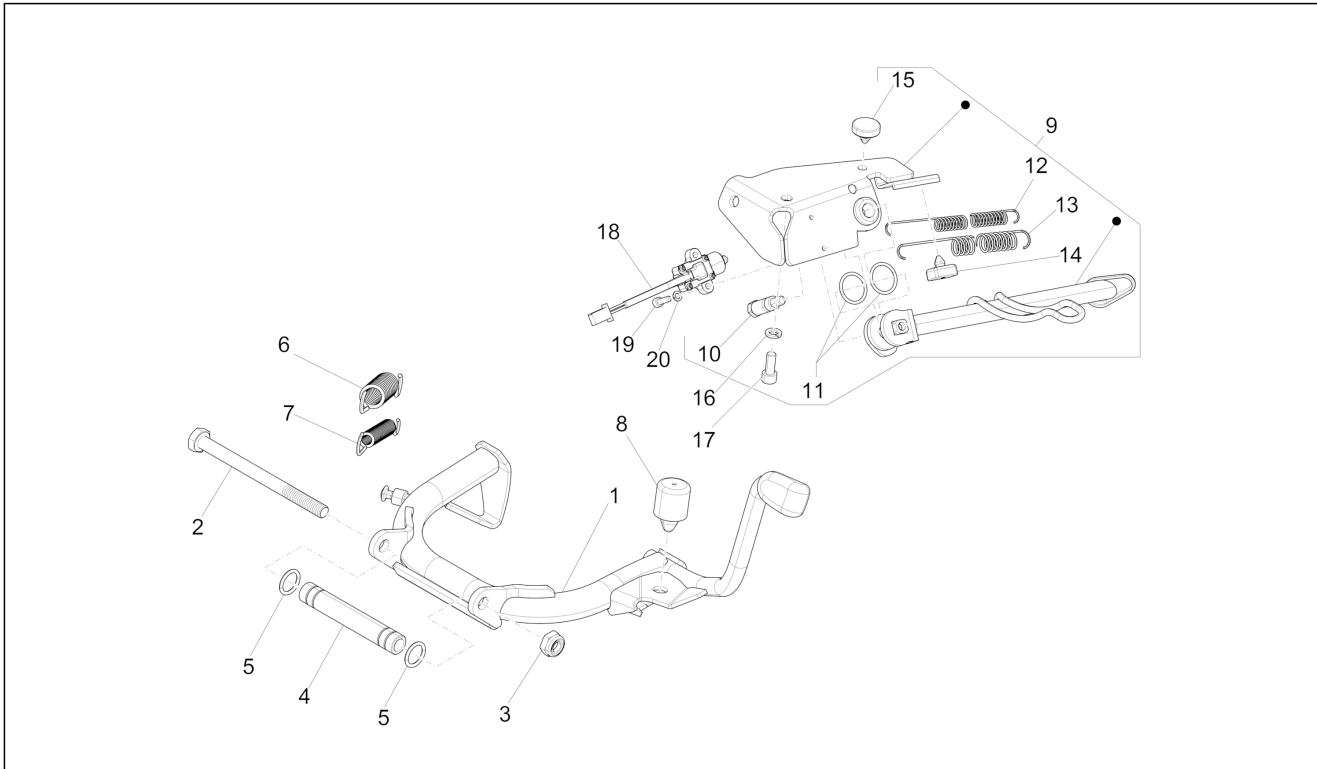

Group	Frame - Plastic parts - Coachwork
Code	02.25
Description	Stand/s
Service	1

Pos.	Code	Description	Qty	Variants
1		Centre stand with U.P.	1	Model version:No ABS Version[NO ABS]
1		Centre stand with U.P.	1	Model version:ABS Version[ABS]
2		Hex screw	1	
3		Self locking nut M10	1	
4		Spacer	1	
5		O-ring	2	
6		Spring	1	
7		Spring	1	
8		Pad	1	
8		Pad	1	
9		Complete side stand	1	Model version:ABS Version[ABS]
9		Sidestand assy	1	Model version:No ABS Version[NO ABS]
10		Side stand fixing screw	1	
11		Gasket	2	
12		Spring	1	
13		Spring	1	
14		Stop buffer	1	
15		Stop buffer	1	
16		Spring washer 13,75x8,15x4,5	2	
17		Hex socket screw M8x20	2	
18		Side stand switch	1	
19		Hex socket screw M5x16	2	
20		Spring washer 8,5x5,1x1,5	2