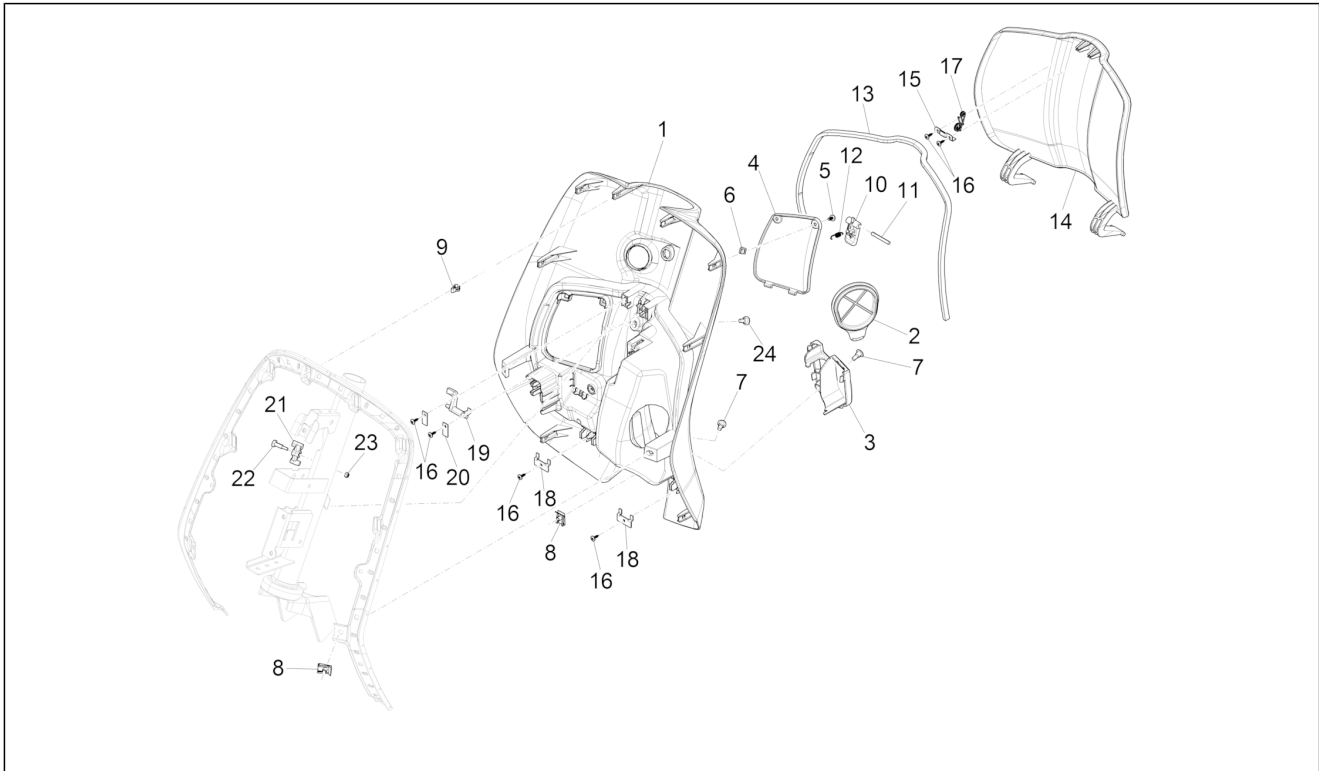

Group	Frame - Plastic parts - Coachwork
Code	02.30
Description	Front glove-box - Knee-guard panel
Service	1

Pos.	Code	Description	Qty	Variants
				Model version:ABS Version[ABS] Country:Export Version[EX] Colour:White[544] Model version:ABS Version[ABS] Country:Taiwan[TN] Colour:DRAGON RED[894] Model version:ABS Version[ABS] Country:Japan[JP] Colour:Midnight Blue[222/A] Model version:ABS Version[ABS] Country:Australia[AU] Colour:DRAGON RED[894] Model version:ABS Version[ABS] Country:Australia[AU] Colour:BLACK[79/A] Model version:ABS Version[ABS] Country:Japan[JP] Colour:Silk grey[701/C] Model version:ABS Version[ABS] Country:China[CN] Colour:Beige unique 518/A[518/A] Model version:ABS Version[ABS] Country:China[CN] Colour:Midnight Blue[222/A] Model version:ABS Version[ABS] Country:China[CN] Colour:Midnight Blue[222/A] Model version:ABS Version[ABS] Country:Taiwan[TN] Colour:DRAGON RED[894] Model version:ABS Version[ABS] Country:Taiwan[TN] Colour:Silk grey[701/C] Model version:ABS Version[ABS] Country:Taiwan[TN] Colour:BLACK[79/A] Model version:ABS Version[ABS] Country:Taiwan[TN]