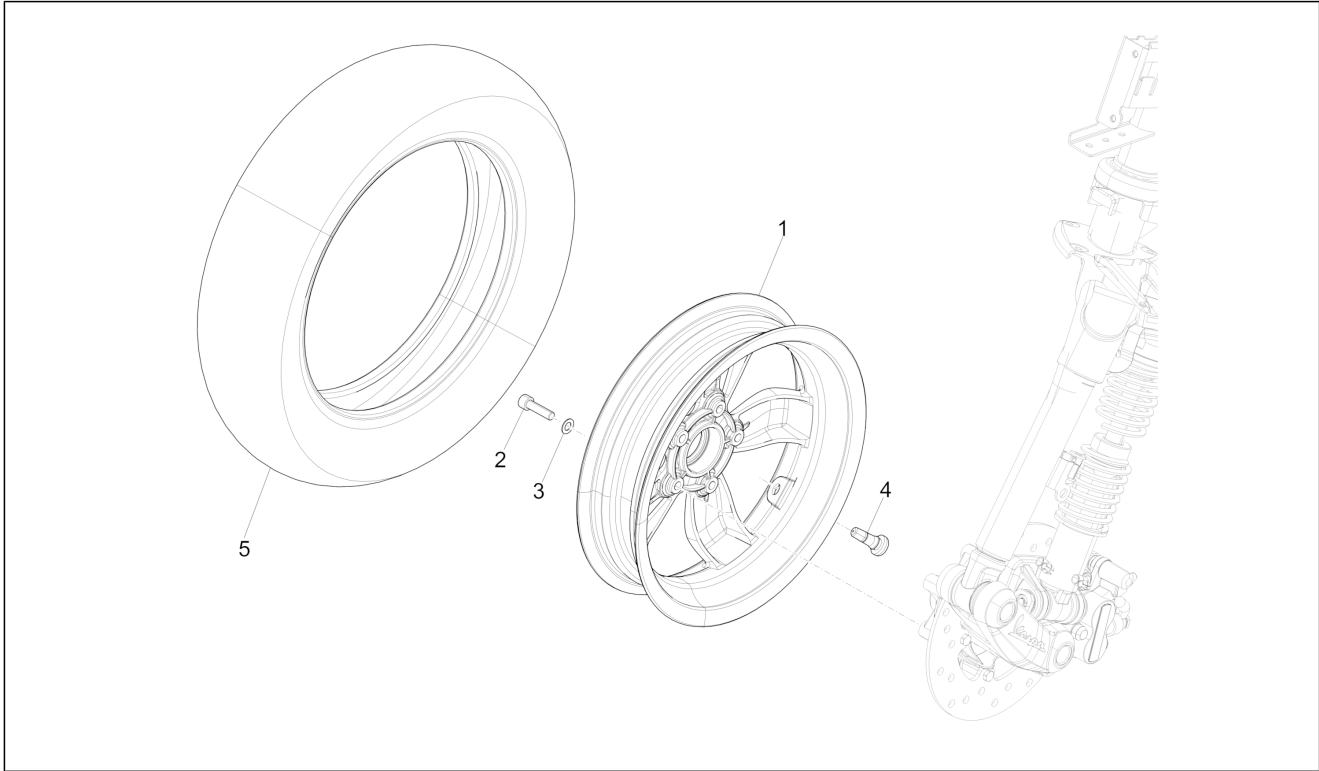

Vespa Primavera 150
EVPR000EX5 Vespa Primavera 150 4T 3V IGET ABS-NOABS
E2-E3-E4 2016 - 2019 (APAC)

Chassis prefix: RP8M8222, RP8M8221,
RP8M8241, RP8M8242
Engine prefix: M828M, M826M, M82CM,
M82GM

Group	Suspensions - Wheels
Code	04.11
Description	Front wheel
Service	1

Pos.	Code	Description	Qty	Variants
				Colour:White[544] Model version:ABS Version[ABS] Country:Taiwan[TN] Colour:Competition Black[98/A] Model version:ABS Version[ABS] Country:Thailand[TH] Colour:Beige unique 518/A[518/A] Model version:ABS Version[ABS] Country:Thailand[TH] Colour:White[544] Model version:ABS Version[ABS] Country:Australia[AU] Colour:Silk grey[701/C] Model version:ABS Version[ABS] Country:Australia[AU] Colour:Beige unique 518/A[518/A] Model version:ABS Version[ABS] Country:Export Version[EX] Colour:White[544] Model version:ABS Version[ABS] Country:Taiwan[TN] Colour:DRAGON RED[894] Model version:ABS Version[ABS] Country:Japan[JP] Colour:Midnight Blue[222/A] Model version:ABS Version[ABS] Country:Australia[AU] Colour:DRAGON RED[894] Model version:ABS Version[ABS] Country:Australia[AU] Colour:BLACK[79/A] Model version:ABS Version[ABS] Country:Japan[JP] Colour:Silk grey[701/C] Model version:ABS Version[ABS] Country:China[CN] Colour:Beige unique 518/A[518/A] Model version:ABS Version[ABS]