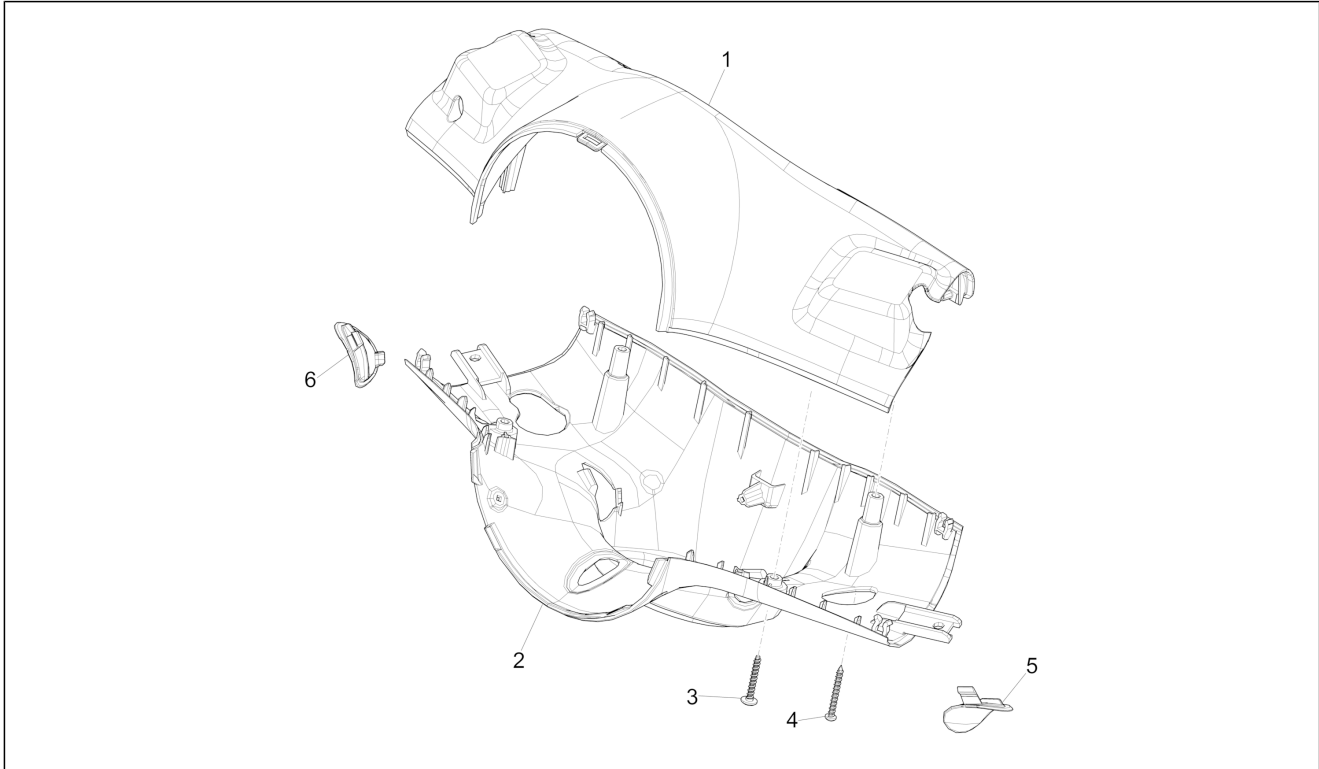

Group	Handlebars/Steering
Code	03.01
Description	Handlebars coverages
Service	1

Pos.	Code	Description	Qty	Variants
				Model version:ABS Version[ABS] 50° Version[50] Country:Indonesia[ID] Colour:Light blue 294/A[294/A] Model version:ABS Version[ABS] 50° Version[50] Country:Export Version[EX] Colour:Light blue 294/A[294/A] Model version:ABS Version[ABS] 50° Version[50] Country:China[CN] Colour:Light blue 294/A[294/A] Model version:ABS Version[ABS] 50° Version[50] Country:Australia[AU]
1		Upper handlebar cover	1	Colour:White[544] Country:Taiwan[TN] Model version:ABS Version[ABS] Colour:White[544] Model version:ABS Version[ABS] Colour:White[544] Country:Australia[AU] Model version:ABS Version[ABS] Colour:White[544] Model version:ABS Version[ABS] Country:Taiwan[TN] Colour:White[544] Model version:No ABS Version[NO ABS] Country:Indonesia[ID] Colour:White[544] Country:China[CN] Model version:ABS Version[ABS] Colour:White[544] Model version:ABS Version[ABS] Country:Indonesia[ID] Colour:White[544] Model version:ABS Version[ABS] Yacht club version[YC] Country:Taiwan[TN] Colour:White[544] Model version:ABS Version[ABS] Yacht club version[YC] Country:Indonesia[ID]