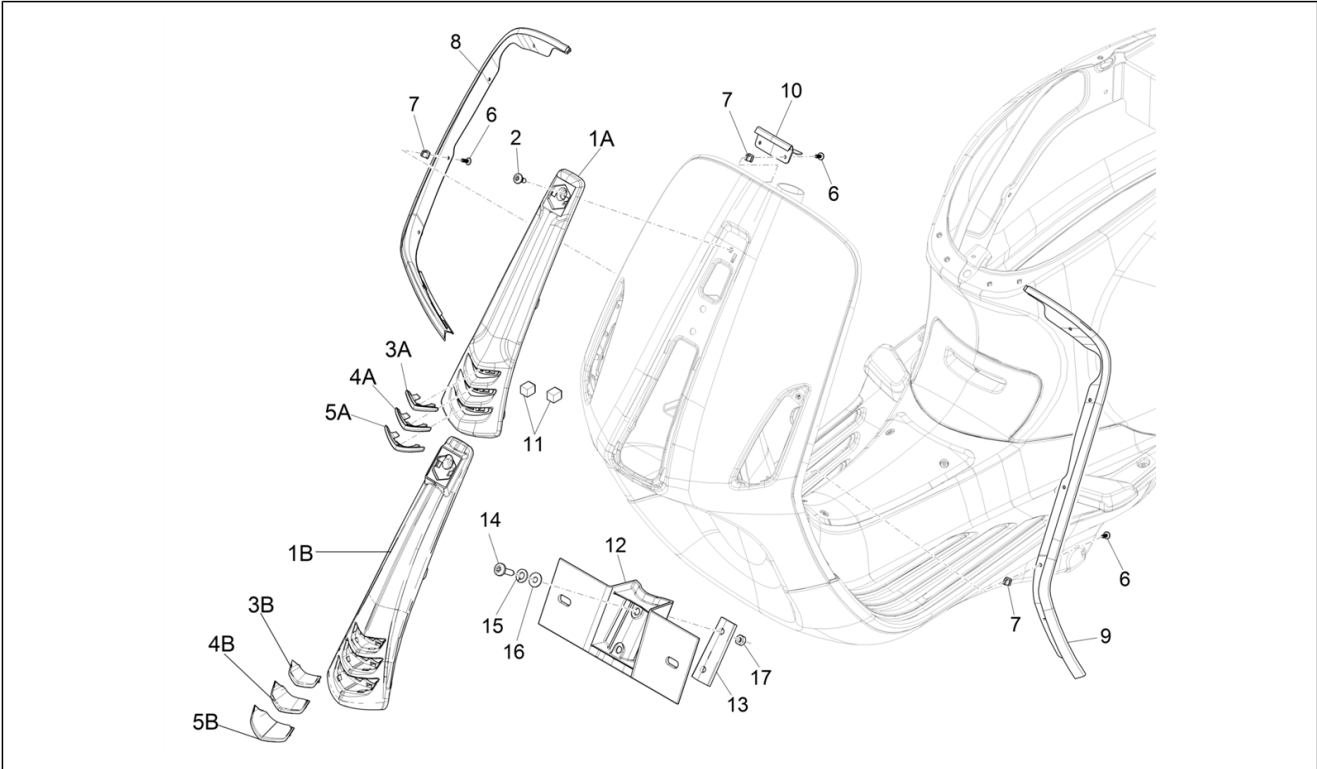

Vespa Primavera 150
EVPR000EX5 Vespa Primavera 150 4T 3V IGET ABS-NOABS
E2-E3-E4 2016 - 2019 (APAC)

Chassis prefix: RP8M8222, RP8M8221,
RP8M8241, RP8M8242
Engine prefix: M828M, M826M, M82CM,
M82GM

Group	Frame - Plastic parts - Coachwork
Code	02.26
Description	Front shield
Service	1

Pos.	Code	Description	Qty	Variants
				Model version:ABS Version[ABS] Country:Taiwan[TN] Colour:BLACK[79/A] Model version:ABS Version[ABS] Country:Australia[AU] Colour:White[544] Model version:ABS Version[ABS] Country:Japan[JP] Colour:Midnight Blue[222/A] Model version:ABS Version[ABS] Country:Japan[JP] Colour:Silk grey[701/C] Model version:ABS Version[ABS] Country:Japan[JP] Colour:Light blue 294/A[294/A] Model version:ABS Version[ABS] 50° Version[50] Country:Taiwan[TN] Colour:Light blue 294/A[294/A] Model version:ABS Version[ABS] 50° Version[50] Country:Thailand[TH] Colour:Light blue 294/A[294/A] Model version:ABS Version[ABS] 50° Version[50] Country:Indonesia[ID] Colour:Light blue 294/A[294/A] Model version:ABS Version[ABS] 50° Version[50] Country:Export Version[EX] Colour:Light blue 294/A[294/A] Model version:ABS Version[ABS] 50° Version[50] Country:Australia[AU] Colour:D05 - Blue glossy VN[D05] Model version:ABS Version[ABS] Country:Thailand[TH] Colour:White[544] Model version:ABS Version[ABS] Country:Indonesia[ID] Colour:BLACK[79/A] Model version:ABS Version[ABS] Country:China[CN]