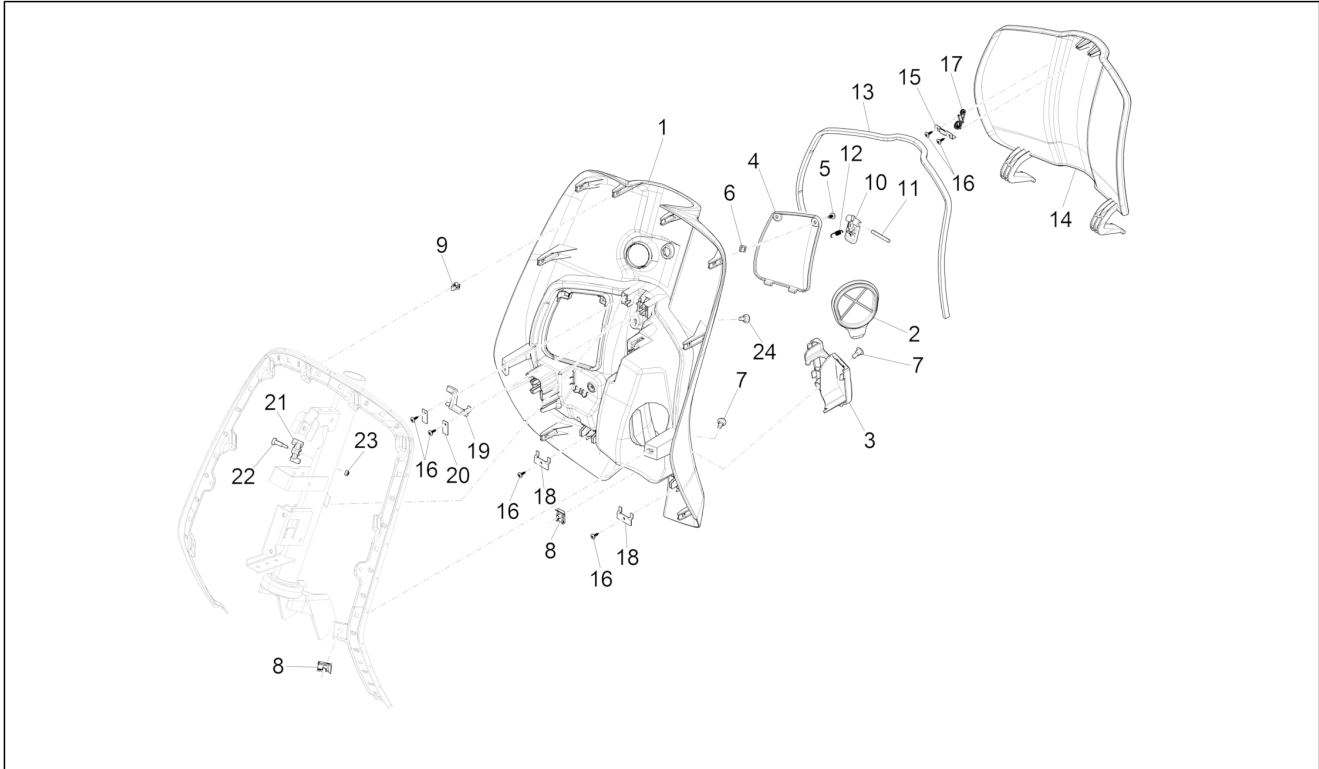

Group	Frame - Plastic parts - Coachwork
Code	02.30
Description	Front glove-box - Knee-guard panel
Service	1

Pos.	Code	Description	Qty	Variants
				Country:Taiwan[TN] Colour:Midnight Blue[222/A] Model version:ABS Version[ABS] Country:Japan[JP]
14		Top case door	1	Colour:Brown 140/A[140/A] Model version:ABS Version[ABS] 50° Version[50] Country:Taiwan[TN] Colour:Brown 140/A[140/A] Model version:ABS Version[ABS] 50° Version[50] Country:Thailand[TH] Colour:Brown 140/A[140/A] Model version:ABS Version[ABS] 50° Version[50] Country:Indonesia[ID] Colour:Brown 140/A[140/A] Model version:ABS Version[ABS] 50° Version[50] Country:Export Version[EX] Colour:Brown 140/A[140/A] Model version:ABS Version[ABS] 50° Version[50] Country:China[CN] Colour:Brown 140/A[140/A] Model version:ABS Version[ABS] 50° Version[50] Country:Australia[AU]
14		Top case door	1	Colour:Light blue 294/A[294/A] Model version:ABS Version[ABS] 50° Version[50] Country:Taiwan[TN] Colour:Light blue 294/A[294/A] Model version:ABS Version[ABS] 50° Version[50] Country:Thailand[TH] Colour:Light blue 294/A[294/A] Model version:ABS Version[ABS] 50° Version[50] Country:Indonesia[ID] Colour:Light blue 294/A[294/A] Model version:ABS Version[ABS] 50° Version[50] Country:Export Version[EX] Colour:Light blue 294/A[294/A] Model version:ABS Version[ABS] 50° Version[50] Country:China[CN]