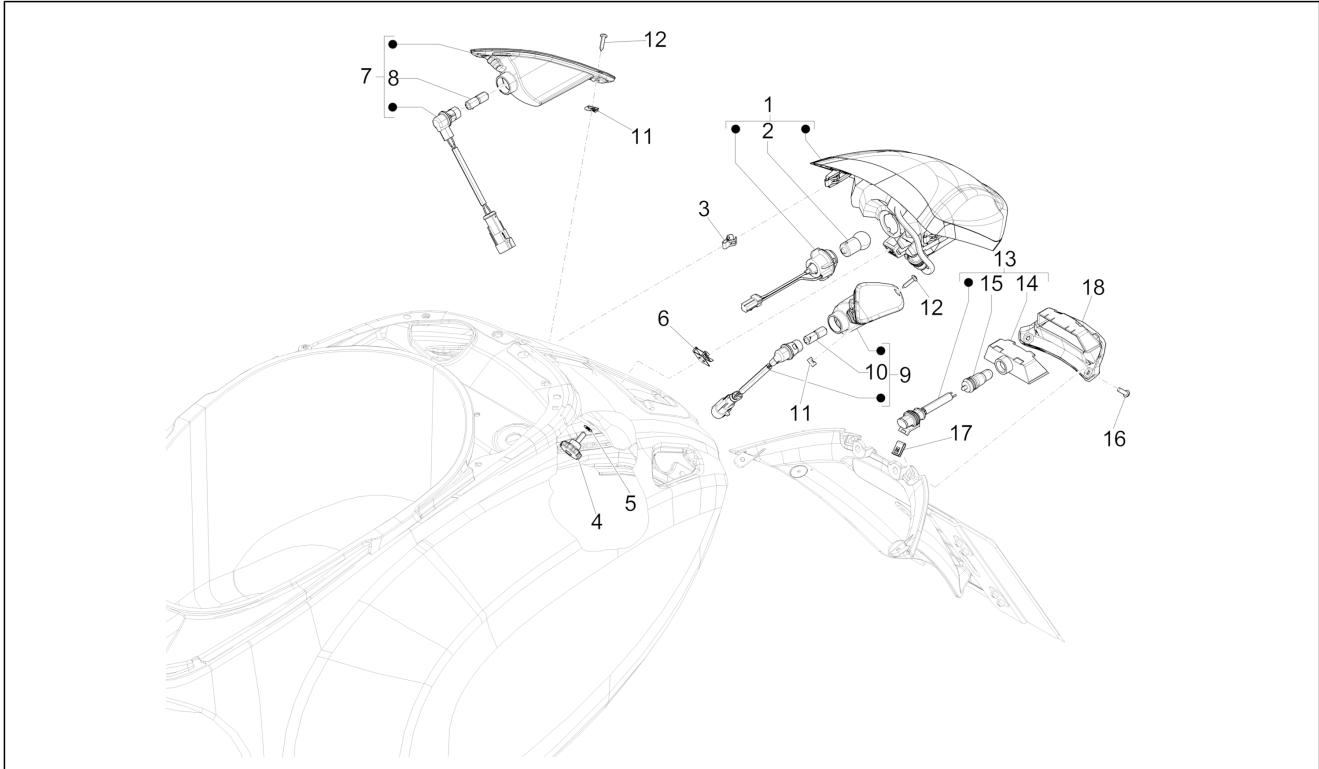

Group	Electrical system
Code	06.04
Description	Rear headlamps - Turn signal lamps
Service	1

Pos.	Code	Description	Qty	Variants
1		Taillight	1	Colour:Midnight Blue[222/A] Model version:ABS Version[ABS] Country:Export Version[EX] Colour:Silk grey[701/C] Model version:ABS Version[ABS] Country:Australia[AU] Colour:Silk grey[701/C] Model version:ABS Version[ABS] Country:Taiwan[TN] Colour:Brown[135/A] Model version:ABS Version[ABS] Country:Export Version[EX] Colour:Brown[135/A] Country:Taiwan[TN] Model version:ABS Version[ABS] Colour:Competition Black[98/A] Country:China[CN] Model version:ABS Version[ABS] Colour:Competition Black[98/A] Model version:No ABS Version[NO ABS] Country:Indonesia[ID] Colour:DRAGON RED[894] Country:China[CN] Model version:ABS Version[ABS] Colour:DRAGON RED[894] Model version:No ABS Version[NO ABS] Country:Indonesia[ID] Colour:Light Blue 70° (VN)[434] Model version:No ABS Version[NO ABS] 70° Version[70°] Country:Indonesia[ID] Colour:White[544] Country:Taiwan[TN] Model version:ABS Version[ABS] Colour:White[544] Model version:ABS Version[ABS] Colour:White[544] Country:Australia[AU] Model version:ABS Version[ABS]