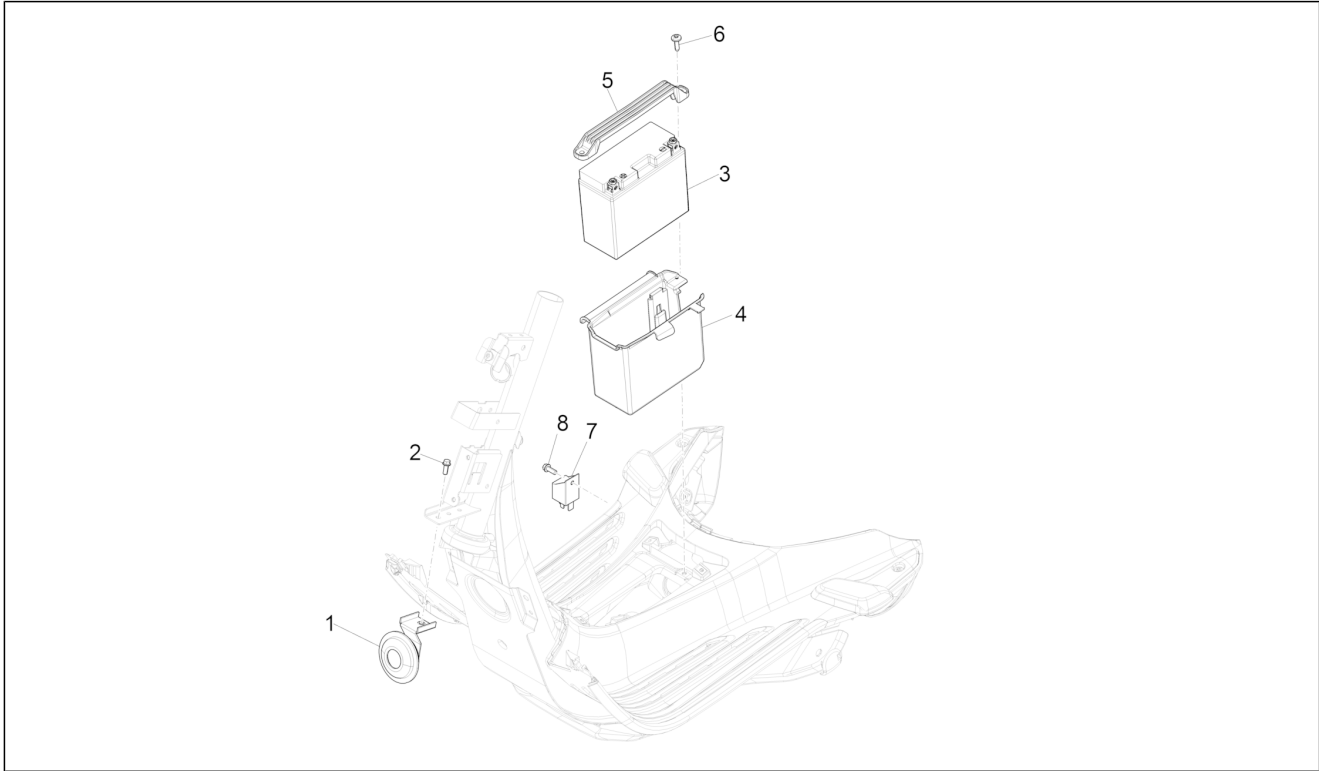

Vespa Primavera 150
EVPR000EX5 Vespa Primavera 150 4T 3V IGET ABS-NOABS
E2-E3-E4 2016 - 2019 (APAC)

Chassis prefix: RP8M8222, RP8M8221,
RP8M8241, RP8M8242
Engine prefix: M828M, M826M, M82CM,
M82GM

Group	Electrical system
Code	06.05
Description	Remote control switches - Battery - Horn
Service	1

Pos.	Code	Description	Qty	Variants
				Colour:Silk grey[701/C] Model version:ABS Version[ABS] Country:China[CN] Colour:Beige unique 518/A[518/A] Model version:ABS Version[ABS] Country:China[CN] Colour:Midnight Blue[222/A] Model version:ABS Version[ABS] Country:China[CN] Colour:Midnight Blue[222/A] Model version:ABS Version[ABS] Country:Taiwan[TN] Colour:DRAGON RED[894] Model version:ABS Version[ABS] Country:Taiwan[TN] Colour:Silk grey[701/C] Model version:ABS Version[ABS] Country:Taiwan[TN] Colour:BLACK[79/A] Model version:ABS Version[ABS] Country:Taiwan[TN] Colour:Beige unique 518/A[518/A] Model version:ABS Version[ABS] Country:Taiwan[TN] Colour:BLACK[79/A] Model version:ABS Version[ABS] Country:Australia[AU] Colour:White[544] Model version:ABS Version[ABS] Country:Japan[JP] Colour:Midnight Blue[222/A] Model version:ABS Version[ABS] Country:Japan[JP] Colour:Silk grey[701/C] Model version:ABS Version[ABS] Country:Japan[JP] Colour:Light blue 294/A[294/A] Model version:ABS Version[ABS] 50° Version[50]