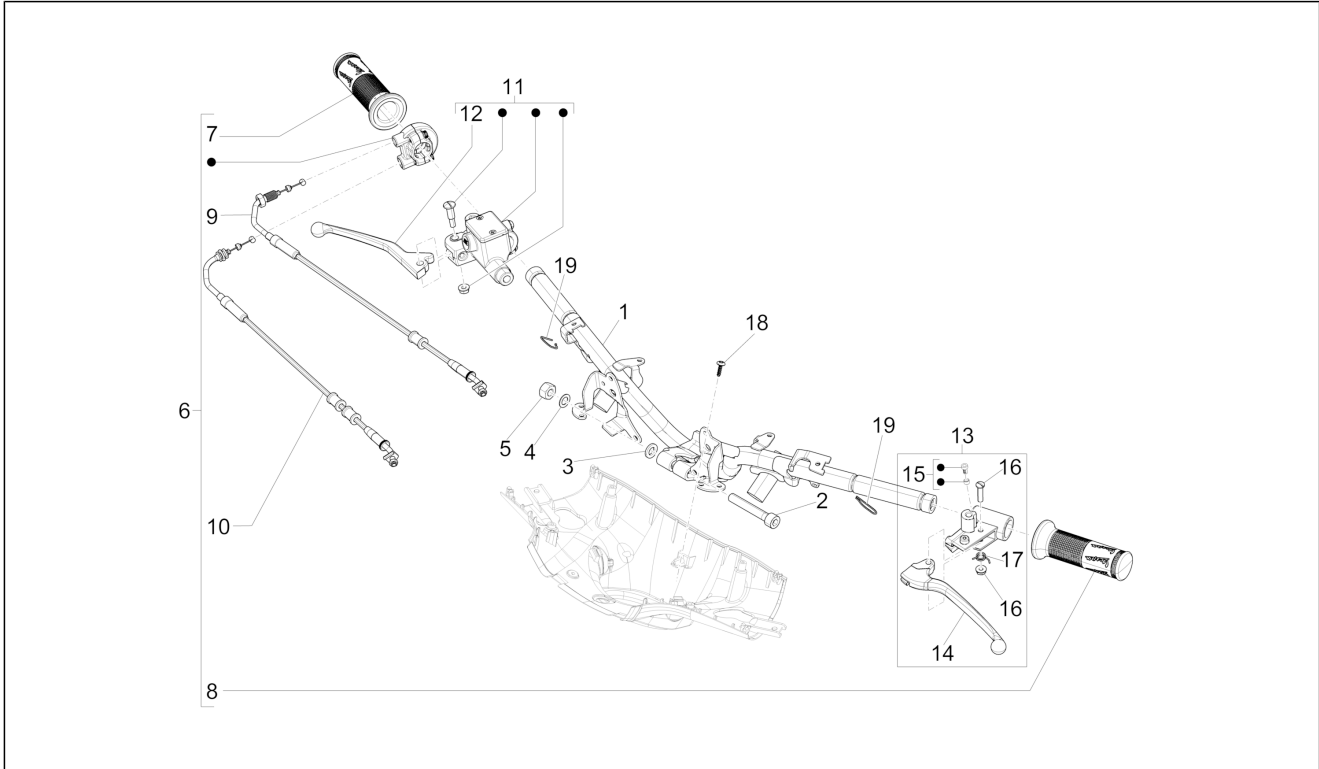

Vespa Primavera 150
EVPR000EX5 Vespa Primavera 150 4T 3V IGET ABS-NOABS
E2-E3-E4 2016 - 2019 (APAC)

Chassis prefix: RP8M8222, RP8M8221,
RP8M8241, RP8M8242
Engine prefix: M828M, M826M, M82CM,
M82GM

Group	Handlebars/Steering
Code	03.06
Description	Handlebars - Master cil.
Service	1

Pos.	Code	Description	Qty	Variants
				Colour:BLACK[79/A] Model version:ABS Version[ABS] Country:Japan[JP] Colour:Brown 140/A[140/A] Model version:ABS Version[ABS] 50° Version[50] Country:Taiwan[TN] Colour:Brown 140/A[140/A] Model version:ABS Version[ABS] 50° Version[50] Country:Thailand[TH] Colour:Brown 140/A[140/A] Model version:ABS Version[ABS] 50° Version[50] Country:Indonesia[ID] Colour:Brown 140/A[140/A] Model version:ABS Version[ABS] 50° Version[50] Country:Export Version[EX] Colour:Brown 140/A[140/A] Model version:ABS Version[ABS] 50° Version[50] Country:China[CN] Colour:Brown 140/A[140/A] Model version:ABS Version[ABS] 50° Version[50] Country:Australia[AU] Colour:Silk grey[701/C] Model version:ABS Version[ABS] Country:China[CN] Colour:Beige unique 518/A[518/A] Model version:ABS Version[ABS] Country:China[CN] Colour:Midnight Blue[222/A] Model version:ABS Version[ABS] Country:China[CN] Colour:Midnight Blue[222/A] Model version:ABS Version[ABS] Country:Taiwan[TN] Colour:DRAGON RED[894] Model version:ABS Version[ABS] Country:Taiwan[TN] Colour:Silk grey[701/C] Model version:ABS Version[ABS]