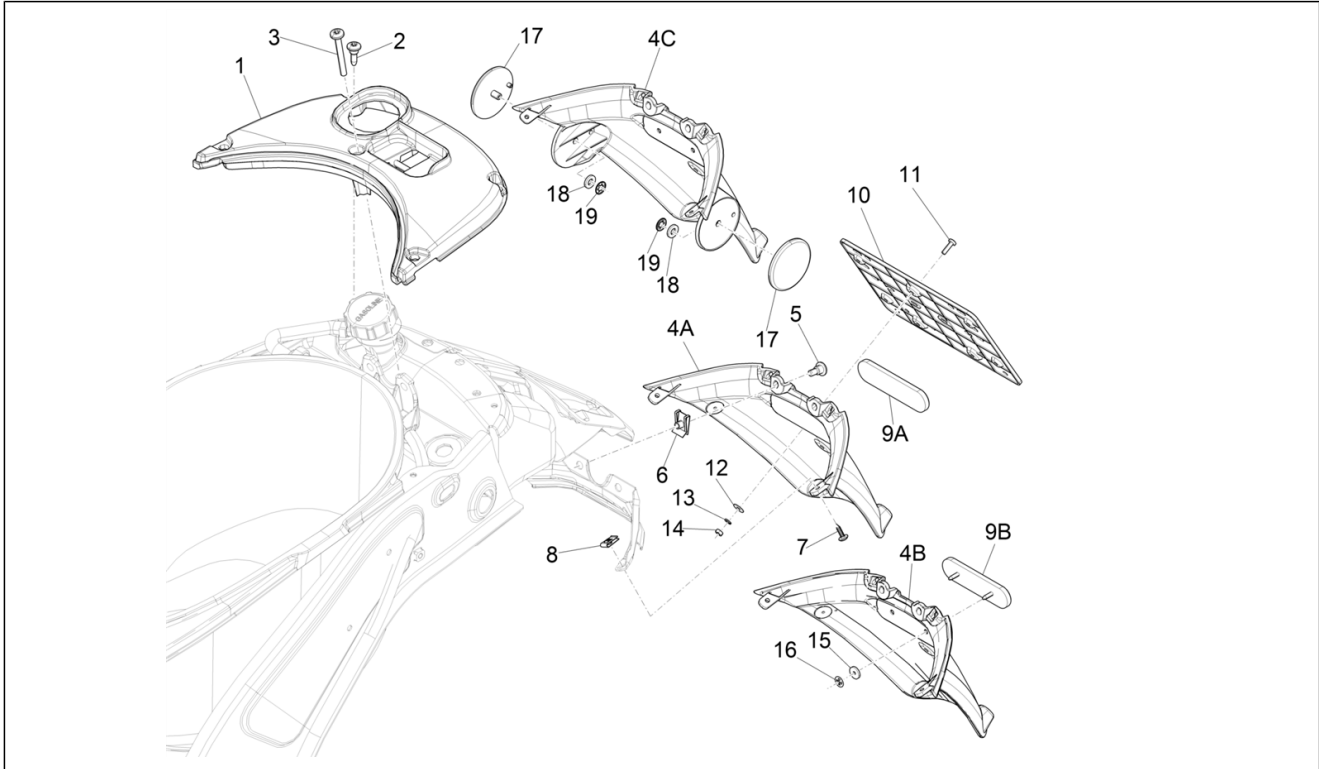

Group	Frame - Plastic parts - Coachwork
Code	02.37
Description	Rear cover - Splash guard
Service	1

Pos.	Code	Description	Qty	Variants
				Model version:ABS Version[ABS] Country:China[CN] Colour:Silk grey[701/C] Model version:ABS Version[ABS] Country:China[CN] Colour:Beige unique 518/A[518/A] Model version:ABS Version[ABS] Country:China[CN] Colour:Midnight Blue[222/A] Model version:ABS Version[ABS] Country:China[CN] Colour:BLACK[79/A] Model version:ABS Version[ABS] Country:China[CN] Colour:White[544] Model version:ABS Version[ABS] Country:China[CN] Colour:DRAGON RED[894] Model version:ABS Version[ABS] Country:China[CN]
18		Spacer	2	Colour:D05 - Blue glossy VN[D05] Model version:ABS Version[ABS] Country:China[CN] Colour:Midnight Blue[222/A] Model version:ABS Version[ABS] Country:China[CN] Colour:Silk grey[701/C] Model version:ABS Version[ABS] Country:China[CN] Colour:BLACK[79/A] Model version:ABS Version[ABS] Country:China[CN] Colour:White[544] Model version:ABS Version[ABS] Country:China[CN] Colour:DRAGON RED[894] Model version:ABS Version[ABS]