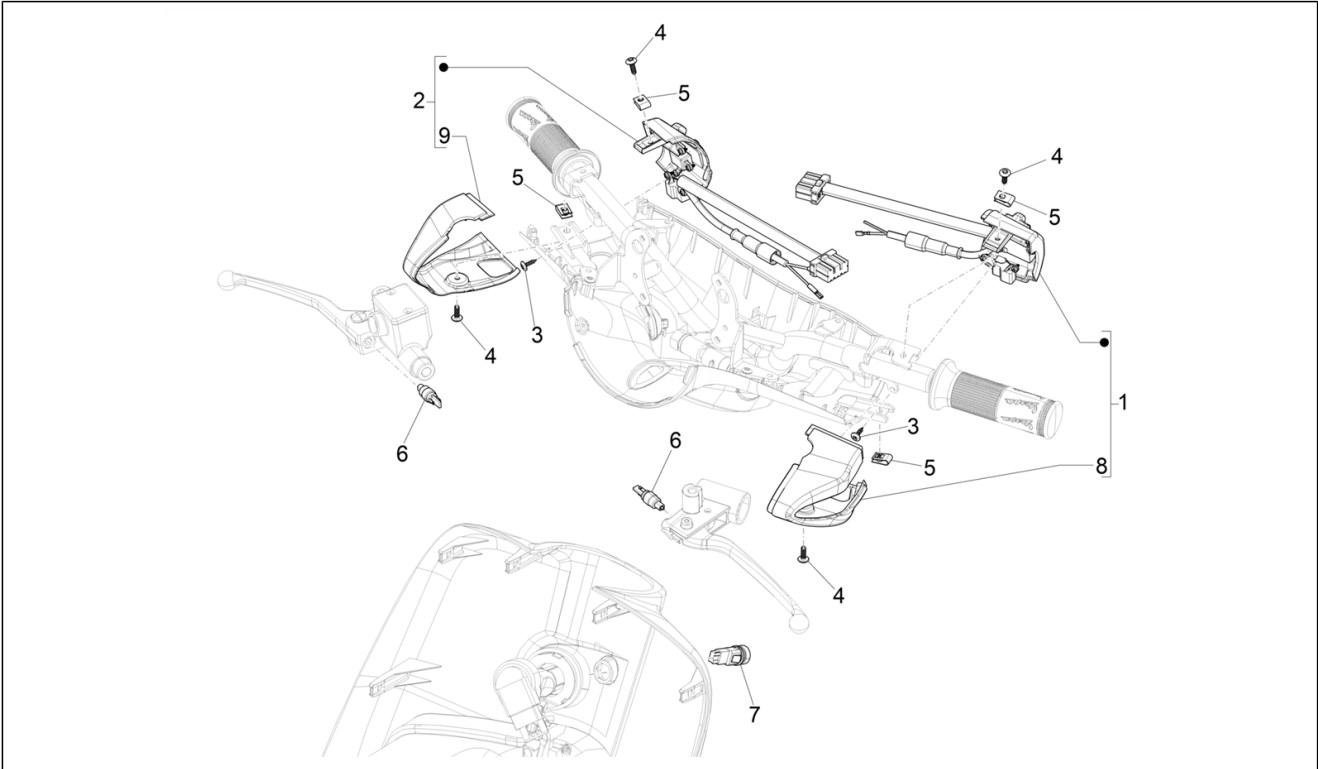

Vespa Primavera 150
EVPR000EX5 Vespa Primavera 150 4T 3V IGET ABS-NOABS
E2-E3-E4 2016 - 2019 (APAC)

Chassis prefix: RP8M8222, RP8M8221,
RP8M8241, RP8M8242
Engine prefix: M828M, M826M, M82CM,
M82GM

Group	Electrical system
Code	06.01
Description	Selectors - Switches - Buttons
Service	1

Pos.	Code	Description	Qty	Variants
				Model version:ABS Version[ABS] Country:Australia[AU] Colour:DRAGON RED[894] Model version:ABS Version[ABS] Country:Australia[AU] Colour:BLACK[79/A] Model version:ABS Version[ABS] Country:Japan[JP] Colour:Silk grey[701/C] Model version:ABS Version[ABS] Country:China[CN] Colour:Beige unique 518/A[518/A] Model version:ABS Version[ABS] Country:China[CN] Colour:Midnight Blue[222/A] Model version:ABS Version[ABS] Country:China[CN] Colour:Midnight Blue[222/A] Model version:ABS Version[ABS] Country:Taiwan[TN] Colour:DRAGON RED[894] Model version:ABS Version[ABS] Country:Taiwan[TN] Colour:Silk grey[701/C] Model version:ABS Version[ABS] Country:Taiwan[TN] Colour:BLACK[79/A] Model version:ABS Version[ABS] Country:Taiwan[TN] Colour:Beige unique 518/A[518/A] Model version:ABS Version[ABS] Country:Taiwan[TN] Colour:BLACK[79/A] Model version:ABS Version[ABS] Country:Australia[AU] Colour:White[544] Model version:ABS Version[ABS] Country:Japan[JP]