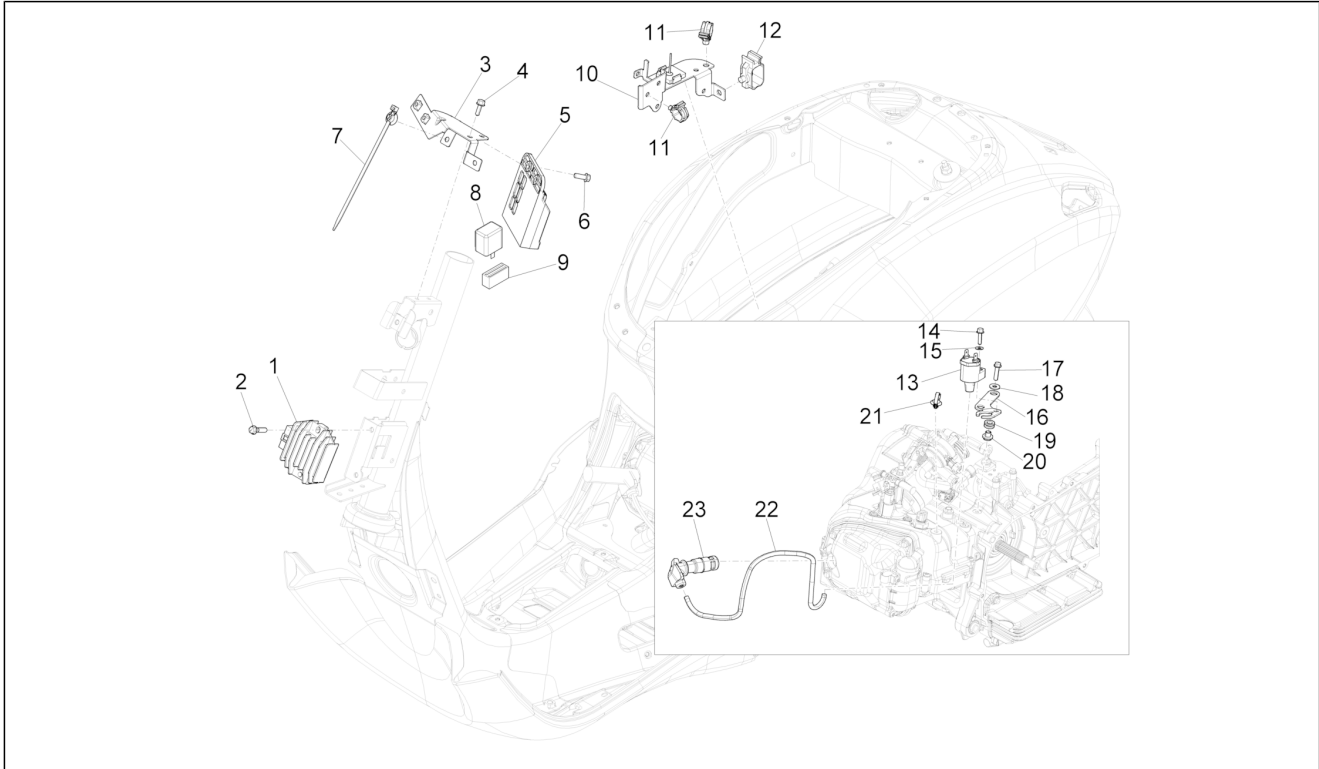

Group	Electrical system
Code	06.06
Description	Voltage Regulators - Electronic Control Units (ecu) - H.T. Coil
Service	1

Pos.	Code	Description	Qty	Variants
				Country: Taiwan[TN] Colour: Midnight Blue[222/A] Model version: ABS Version[ABS] Country: Taiwan[TN] Colour: DRAGON RED[894] Model version: ABS Version[ABS] Country: Taiwan[TN] Colour: Silk grey[701/C] Model version: ABS Version[ABS] Country: Taiwan[TN] Colour: BLACK[79/A] Model version: ABS Version[ABS] Country: Taiwan[TN] Colour: Beige unique 518/A[518/A] Model version: ABS Version[ABS] Country: Taiwan[TN] Colour: Light blue 294/A[294/A] Model version: ABS Version[ABS] 50° Version[50] Country: Taiwan[TN]
2		Self-tapping screw	2	Colour: White[544] Model version: ABS Version[ABS] "Sport" version[S] Country: Thailand[TH] Colour: BLACK[79/A] Model version: ABS Version[ABS] "Sport" version[S] Country: Thailand[TH] Colour: Matte red - RW[RW] Model version: ABS Version[ABS] "Sport" version[S] Country: Thailand[TH]
2		Hex screw M6x20	2	Colour: Midnight Blue[222/A] Model version: ABS Version[ABS] Country: Export Version[EX] Colour: Silk grey[701/C] Model version: ABS Version[ABS] Country: Australia[AU] Colour: Silk grey[701/C] Model version: ABS Version[ABS] Country: Taiwan[TN]