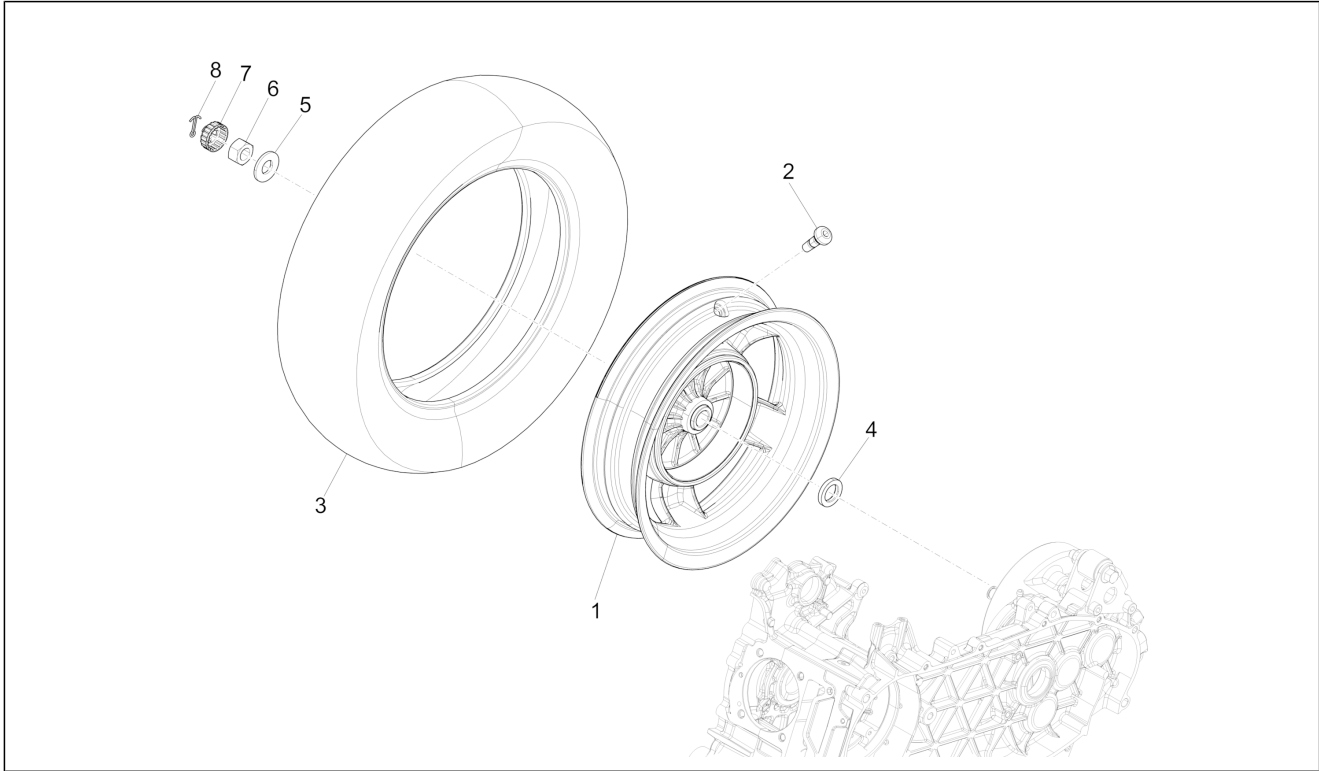

Vespa Primavera 150
EVPR000EX5 Vespa Primavera 150 4T 3V IGET ABS-NOABS
E2-E3-E4 2016 - 2019 (APAC)

Chassis prefix: RP8M8222, RP8M8221,
RP8M8241, RP8M8242
Engine prefix: M828M, M826M, M82CM,
M82GM

Group	Suspensions - Wheels
Code	04.12
Description	Rear wheel
Service	1

Pos.	Code	Description	Qty	Variants
				Country:Export Version[EX] Colour:BLACK[79/A] Model version:ABS Version[ABS] Country:China[CN] Colour:White[544] Model version:ABS Version[ABS] Country:Export Version[EX] Colour:White[544] Model version:ABS Version[ABS] Country:China[CN] Colour:DRAGON RED[894] Model version:ABS Version[ABS] Country:China[CN] Colour:[283/A] Model version:ABS Version[ABS] Country:China[CN] Colour:BLACK[79/A] Model version:ABS Version[ABS] Country:Japan[JP] Colour:[283/A] Model version:ABS Version[ABS] Country:Japan[JP] Colour:White[544] Model version:ABS Version[ABS] Country:Japan[JP] Colour:BLACK[79/A] Model version:ABS Version[ABS] Country:Export Version[EX] Colour:Silk grey[701/C] Model version:ABS Version[ABS] Country:Export Version[EX] Colour:[283/A] Model version:ABS Version[ABS] Country:Export Version[EX] Colour:White[544] Model version:ABS Version[ABS] Country:Australia[AU] Colour:Midnight Blue[222/A]