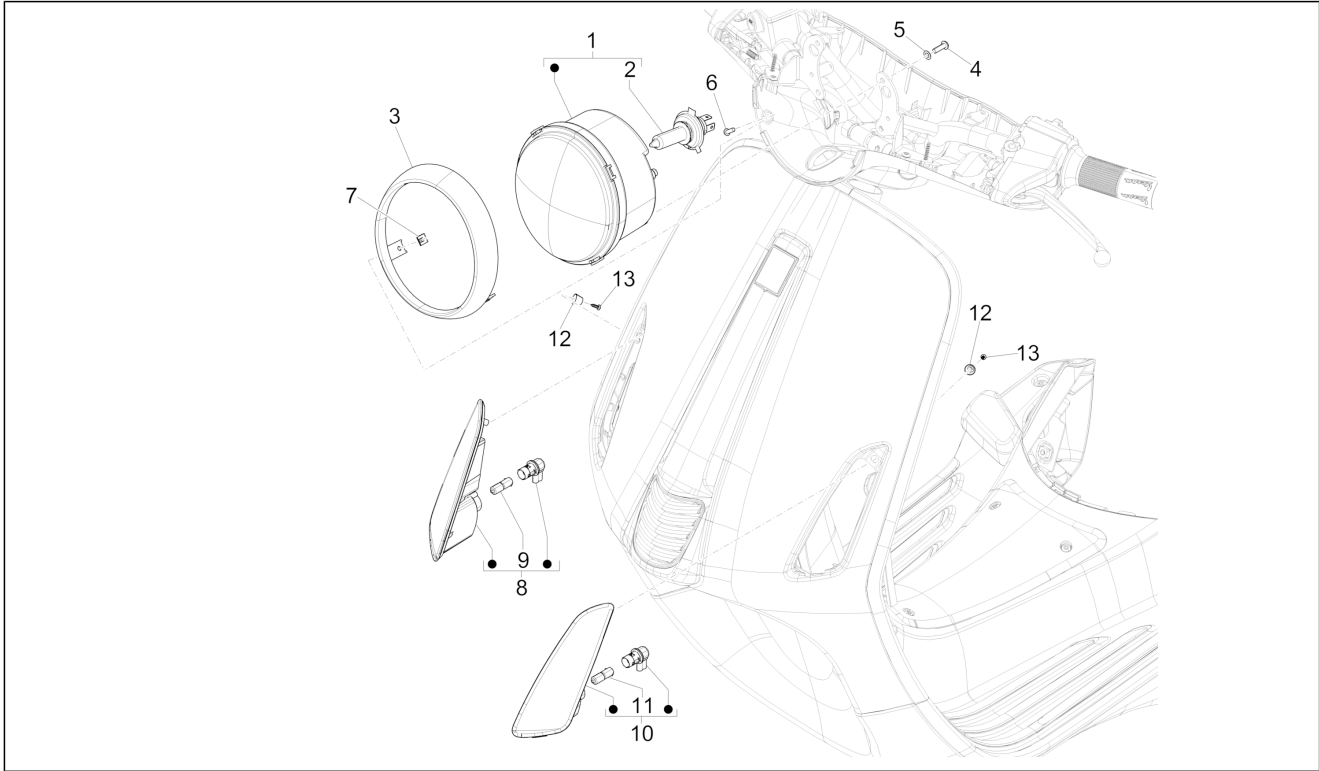

Vespa Primavera 150
EVPR000EX5 Vespa Primavera 150 4T 3V IGET ABS-NOABS
E2-E3-E4 2016 - 2019 (APAC)

Chassis prefix: RP8M8222, RP8M8221,
RP8M8241, RP8M8242
Engine prefix: M828M, M826M, M82CM,
M82GM

Group	Electrical system
Code	06.03
Description	Front headlamps - Turn signal lamps
Service	1

Pos.	Code	Description	Qty	Variants
				Model version:ABS Version[ABS] Country:Australia[AU] Colour:Brown 140/A[140/A] Model version:ABS Version[ABS] 50° Version[50] Country:China[CN] Colour:Light blue 294/A[294/A] Model version:ABS Version[ABS] 50° Version[50] Country:China[CN]
1		Headlamp, assy LED	1	Colour:D05 - Blue glossy VN[D05] Model version:ABS Version[ABS] Country:Export Version[EX] Colour:D05 - Blue glossy VN[D05] Model version:ABS Version[ABS] Country:China[CN] Colour:D05 - Blue glossy VN[D05] Model version:ABS Version[ABS] Country:Australia[AU] Colour:D05 - Blue glossy VN[D05] Model version:ABS Version[ABS] Country:Japan[JP] Colour:D05 - Blue glossy VN[D05] Model version:ABS Version[ABS] Country:Indonesia[ID] Colour:Beige unique 518/A[518/A] Model version:ABS Version[ABS] Country:Indonesia[ID] Colour:Beige unique 518/A[518/A] Model version:ABS Version[ABS] Country:Japan[JP] Colour:Beige unique 518/A[518/A] Model version:ABS Version[ABS] Country:Australia[AU] Colour:White[544] Model version:ABS Version[ABS] Yacht club version[YC] Country:Taiwan[TN] Colour:White[544] Model version:ABS Version[ABS] Yacht club version[YC]