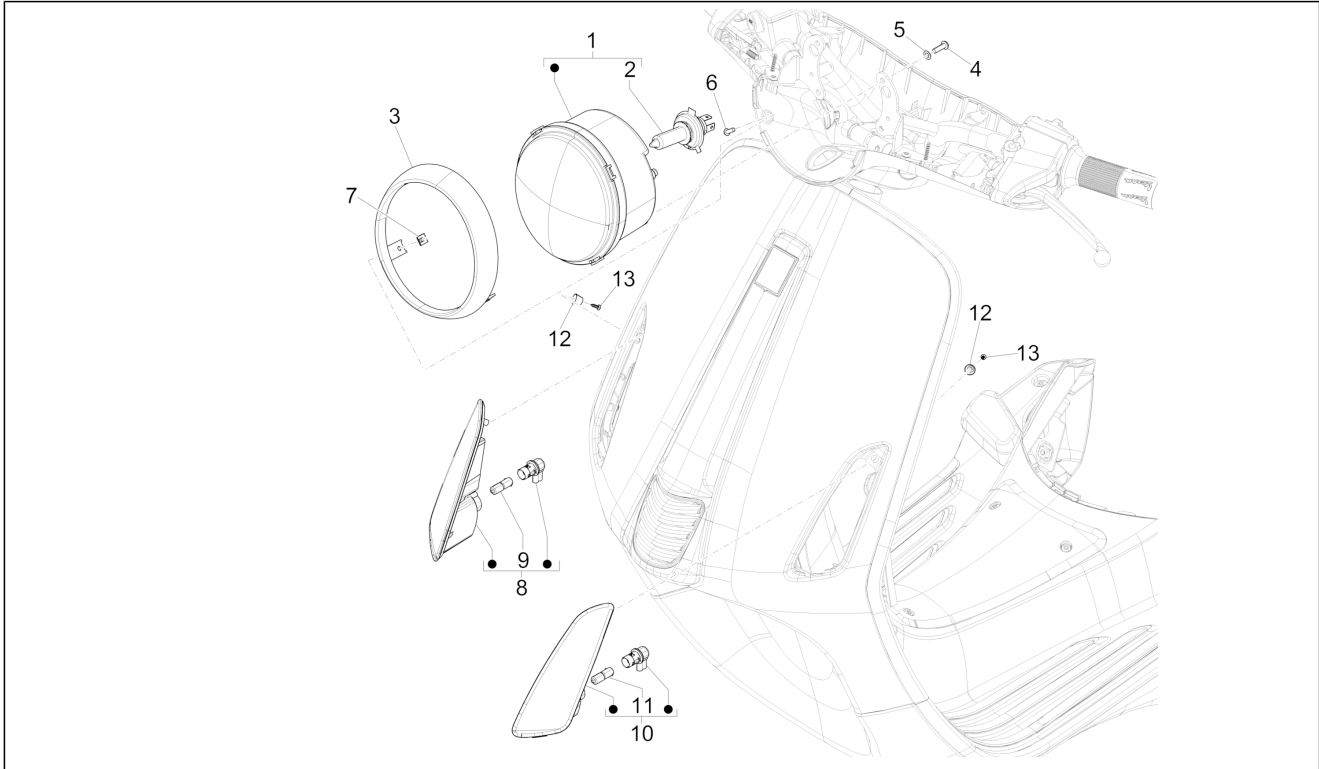

Vespa Primavera 150
EVPR000EX5 Vespa Primavera 150 4T 3V IGET ABS-NOABS
E2-E3-E4 2016 - 2019 (APAC)

Chassis prefix: RP8M8222, RP8M8221,
RP8M8241, RP8M8242
Engine prefix: M828M, M826M, M82CM,
M82GM

Group	Electrical system
Code	06.03
Description	Front headlamps - Turn signal lamps
Service	1

Pos.	Code	Description	Qty	Variants
				Model version:ABS Version[ABS] Country:China[CN] Colour:Silk grey[701/C] Model version:ABS Version[ABS] Country:China[CN] Colour:White[544] Model version:ABS Version[ABS] Country:Indonesia[ID] Colour:DRAGON RED[894] Model version:ABS Version[ABS] Country:Indonesia[ID] Colour:Midnight Blue[222/A] Model version:ABS Version[ABS] Country:Japan[JP] Colour:Beige[598] Model version:ABS Version[ABS] Country:Export Version[EX] Colour:Midnight Blue[222/A] Model version:ABS Version[ABS] Country:Indonesia[ID] Colour:BLACK[79/A] Model version:ABS Version[ABS] Country:Indonesia[ID] Colour:Silk grey[701/C] Model version:ABS Version[ABS] Country:Indonesia[ID] Colour:[283/A] Model version:ABS Version[ABS] Country:Taiwan[TN] Colour:White[544] Model version:ABS Version[ABS] Yacht club version[YC] Country:China[CN] Colour:Midnight Blue[222/A] Model version:ABS Version[ABS] Country:Export Version[EX] Colour:DRAGON RED[894] Model version:ABS Version[ABS] Country:Export Version[EX]