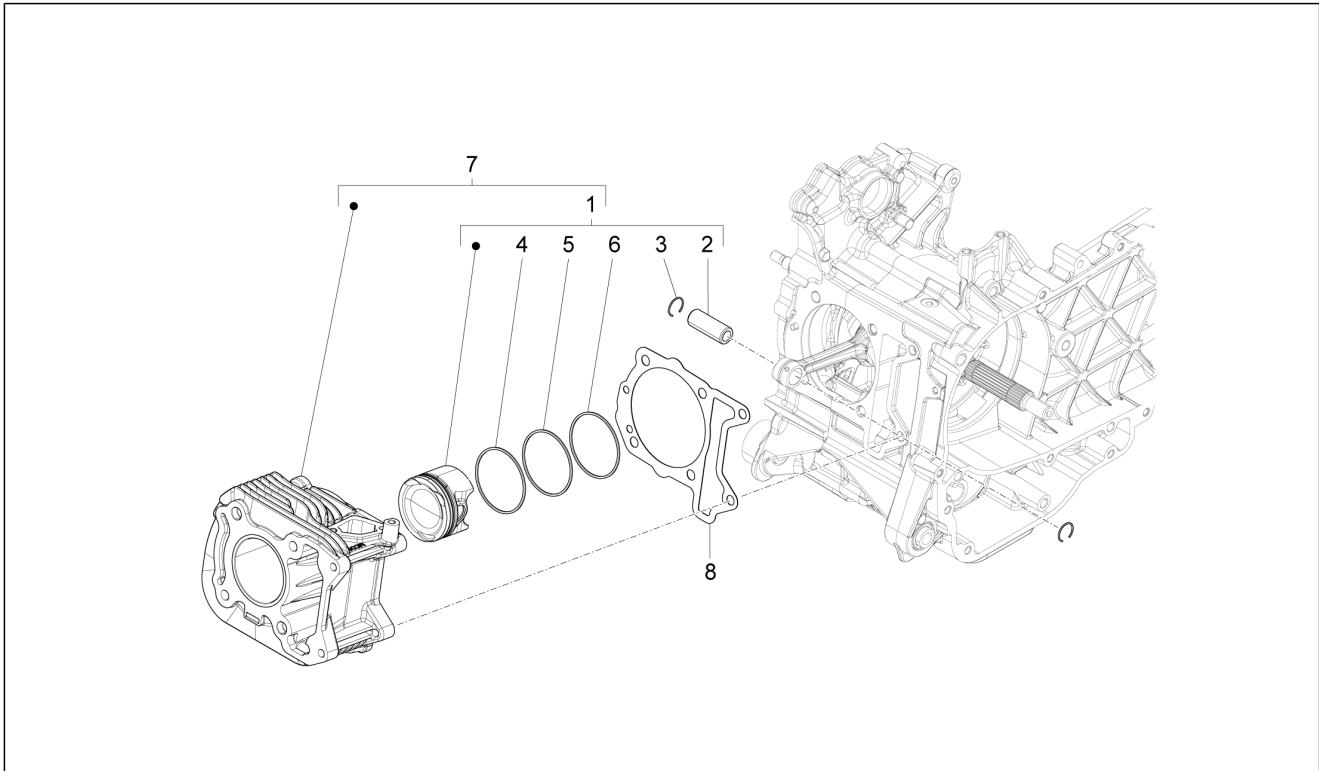

Group	Engine
Code	01.07
Description	Cylinder-piston-wrist pin unit
Service	1

Pos.	Code	Description	Qty	Variants
1		Complete piston cat.B	1	
1		Complete piston cat.A	1	
1		Complete piston cat.C	1	
1		Complete piston cat.D	1	
2		Piston pin	1	
3		Circlip	2	
4		Compression ring 1° cava	1	
5		Compression ring 2° cava	1	
6		Compression ring 3° cava	1	
7		Cylinder - piston - pin - parts- rings assembly	1	
8		Crankcase/cylinder gasket 0,6 mm	1	
8		Crankcase/cylinder gasket 0,4 mm	1	
8		Crankcase/cylinder gasket 0,8 mm	1