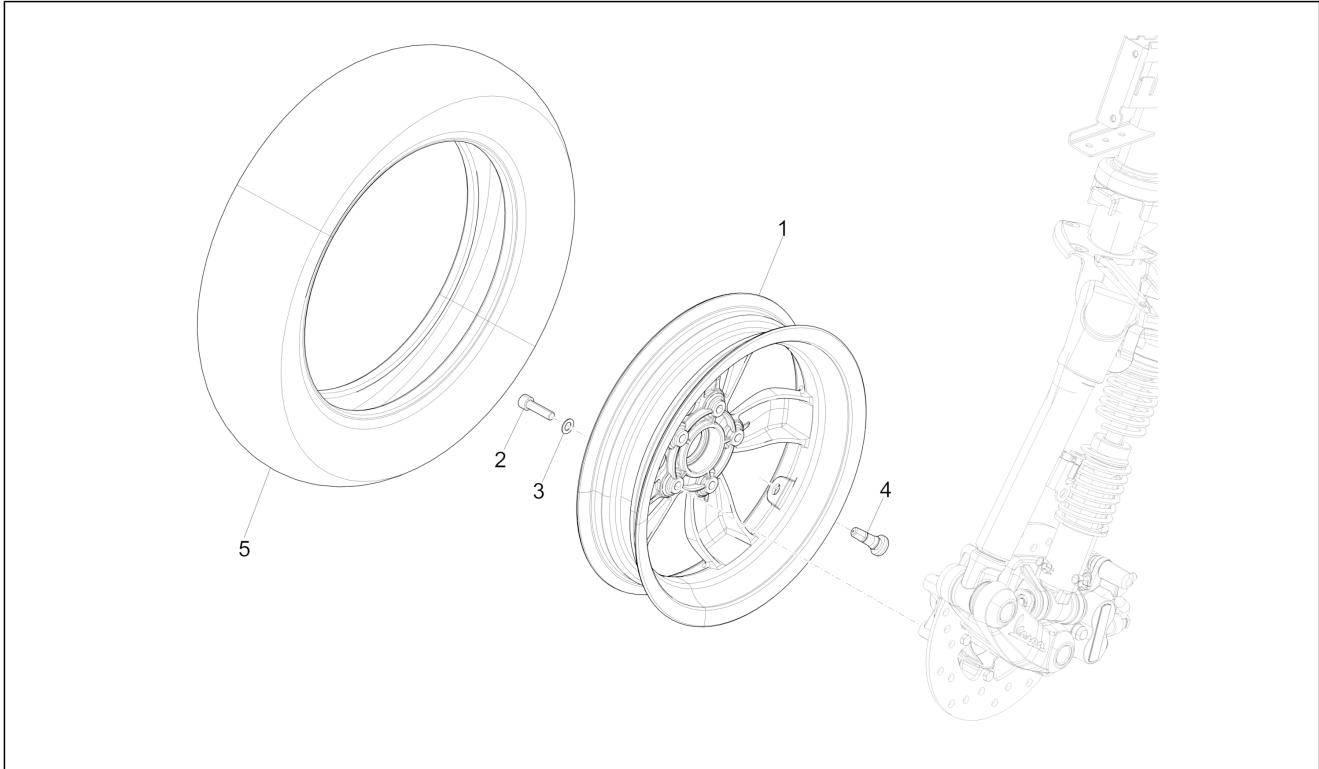

Vespa Primavera 150
EVPR000EX5 Vespa Primavera 150 4T 3V IGET ABS-NOABS
E2-E3-E4 2016 - 2019 (APAC)

Chassis prefix: RP8M8222, RP8M8221,
RP8M8241, RP8M8242
Engine prefix: M828M, M826M, M82CM,
M82GM

Group	Suspensions - Wheels
Code	04.11
Description	Front wheel
Service	1

Pos.	Code	Description	Qty	Variants
				Model version:ABS Version[ABS] Country:Australia[AU] Colour:Midnight Blue[222/A] Model version:ABS Version[ABS] Country:Australia[AU] Colour:[283/A] Model version:ABS Version[ABS] Country:Australia[AU] Colour:DRAGON RED[894] Model version:ABS Version[ABS] Country:Australia[AU] Colour:White[544] Model version:ABS Version[ABS] Country:Thailand[TH] Colour:Midnight Blue[222/A] Model version:ABS Version[ABS] Country:Export Version[EX] Colour:DRAGON RED[894] Model version:ABS Version[ABS] Country:Thailand[TH] Colour:Silk grey[701/C] Model version:ABS Version[ABS] Country:Thailand[TH] Colour:BLACK[79/A] Model version:ABS Version[ABS] Country:Thailand[TH] Colour:White[544] Model version:ABS Version[ABS] Country:Thailand[TH] Colour:Silk grey[701/C] Model version:ABS Version[ABS] Country:Thailand[TH] Colour:DRAGON RED[894] Model version:ABS Version[ABS] Country:Thailand[TH] Colour:White[544] Model version:ABS Version[ABS] Country:Taiwan[TN]