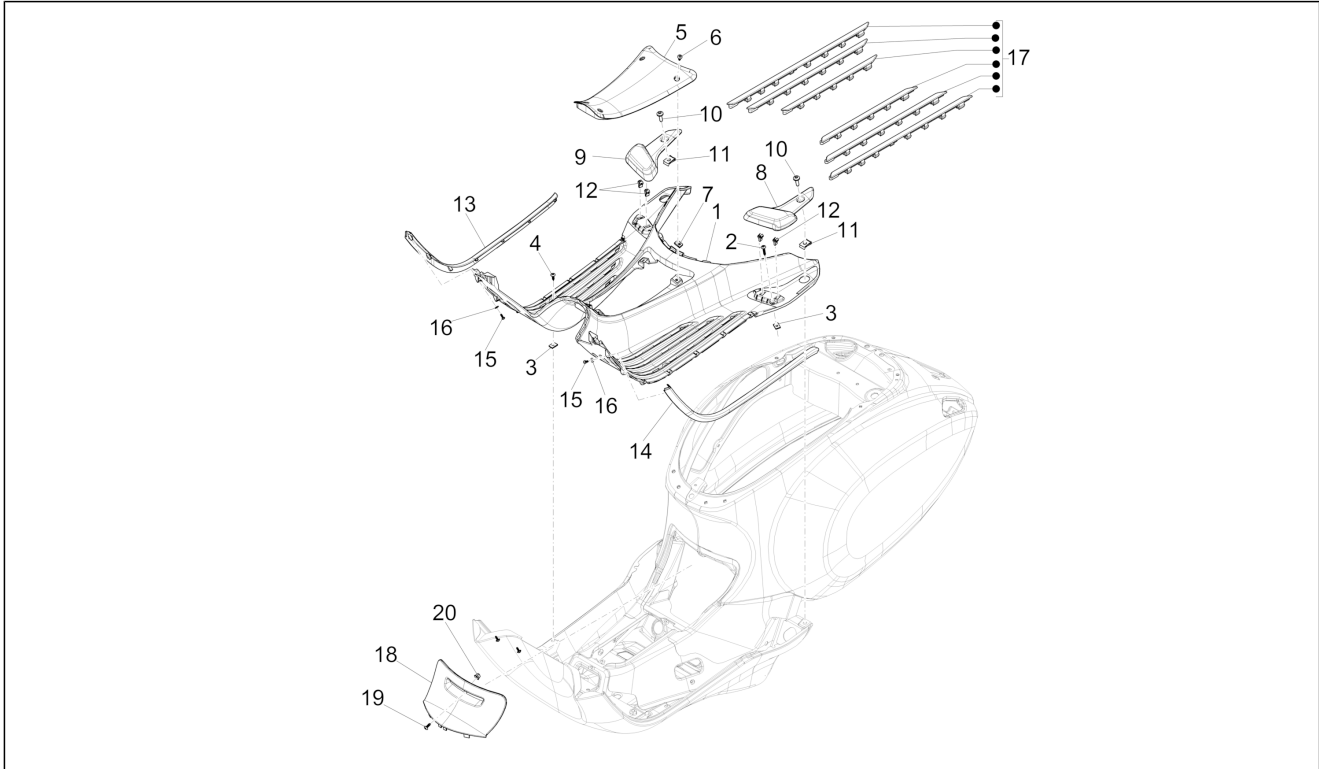

Vespa Primavera 150
EVPR000EX5 Vespa Primavera 150 4T 3V IGET ABS-NOABS
E2-E3-E4 2016 - 2019 (APAC)

Chassis prefix: RP8M8222, RP8M8221,
RP8M8241, RP8M8242
Engine prefix: M828M, M826M, M82CM,
M82GM

Group	Frame - Plastic parts - Coachwork
Code	02.31
Description	Central cover - Footrests
Service	1

Pos.	Code	Description	Qty	Variants
				Model version:ABS Version[ABS] Country:Australia[AU] Colour:D05 - Blue glossy VN[D05] Model version:ABS Version[ABS] Country:Japan[JP] Colour:D05 - Blue glossy VN[D05] Model version:ABS Version[ABS] Country:Indonesia[ID] Colour:Beige unique 518/A[518/A] Model version:ABS Version[ABS] Country:Indonesia[ID] Colour:Beige unique 518/A[518/A] Model version:ABS Version[ABS] Country:Japan[JP] Colour:Beige unique 518/A[518/A] Model version:ABS Version[ABS] Country:Australia[AU] Colour:Silk grey[701/C] Model version:ABS Version[ABS] Country:Export Version[EX] Colour:Midnight Blue[222/A] Model version:ABS Version[ABS] Country:China[CN] Colour:Silk grey[701/C] Model version:ABS Version[ABS] Country:China[CN] Colour:White[544] Model version:ABS Version[ABS] Country:Indonesia[ID] Colour:DRAGON RED[894] Model version:ABS Version[ABS] Country:Indonesia[ID] Colour:Midnight Blue[222/A] Model version:ABS Version[ABS] Country:Japan[JP] Colour:Beige[598] Model version:ABS Version[ABS] Country:Export Version[EX]