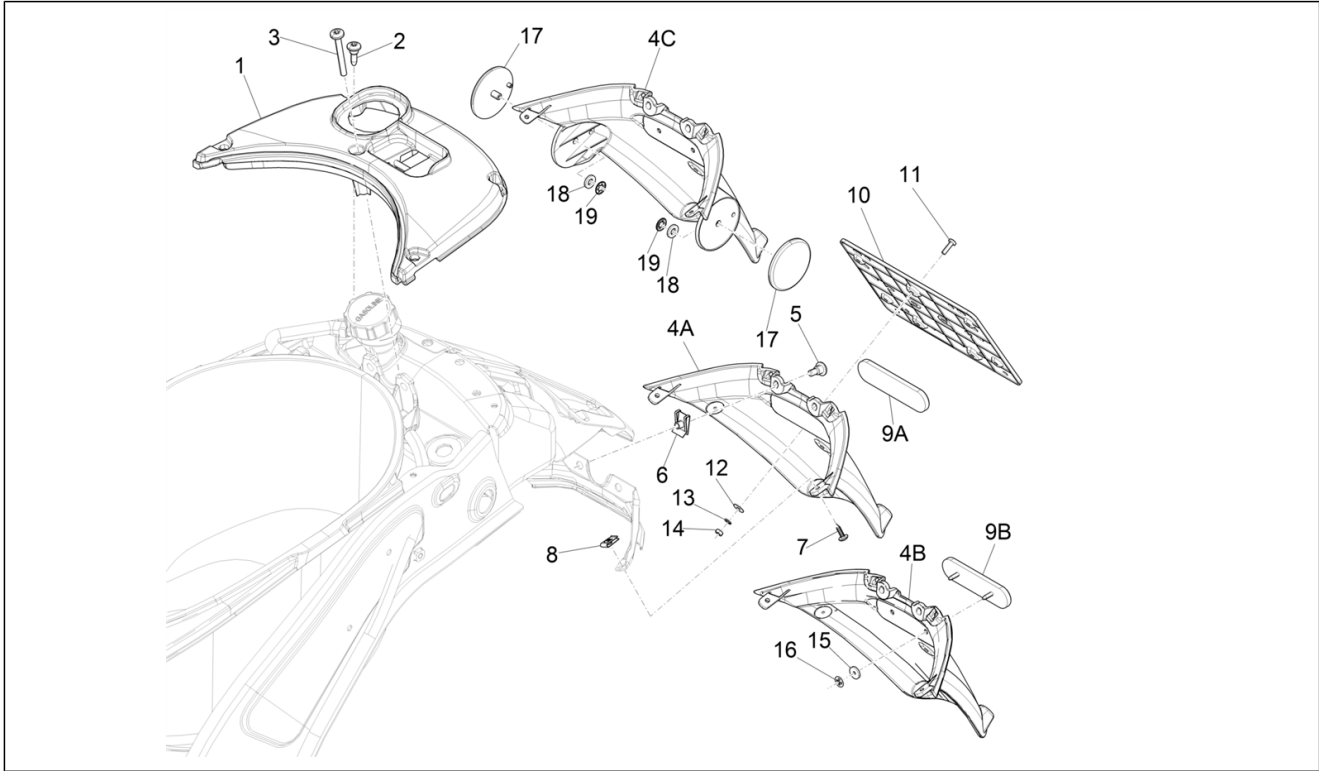

Group	Frame - Plastic parts - Coachwork
Code	02.37
Description	Rear cover - Splash guard
Service	1

Pos.	Code	Description	Qty	Variants
				Country:China[CN] Colour:[283/A] Model version:ABS Version[ABS] Country:China[CN] Colour:Silk grey[701/C] Model version:ABS Version[ABS] Country:China[CN] Colour:Beige unique 518/A[518/A] Model version:ABS Version[ABS] Country:China[CN] Colour:Midnight Blue[222/A] Model version:ABS Version[ABS] Country:China[CN] Colour:BLACK[79/A] Model version:ABS Version[ABS] Country:China[CN] Colour:White[544] Model version:ABS Version[ABS] Country:China[CN] Colour:DRAGON RED[894] Model version:ABS Version[ABS] Country:China[CN]
19		Plate	2	Colour:D05 - Blue glossy VN[D05] Model version:ABS Version[ABS] Country:China[CN] Colour:Midnight Blue[222/A] Model version:ABS Version[ABS] Country:China[CN] Colour:Silk grey[701/C] Model version:ABS Version[ABS] Country:China[CN] Colour:BLACK[79/A] Model version:ABS Version[ABS] Country:China[CN] Colour:White[544] Model version:ABS Version[ABS] Country:China[CN]