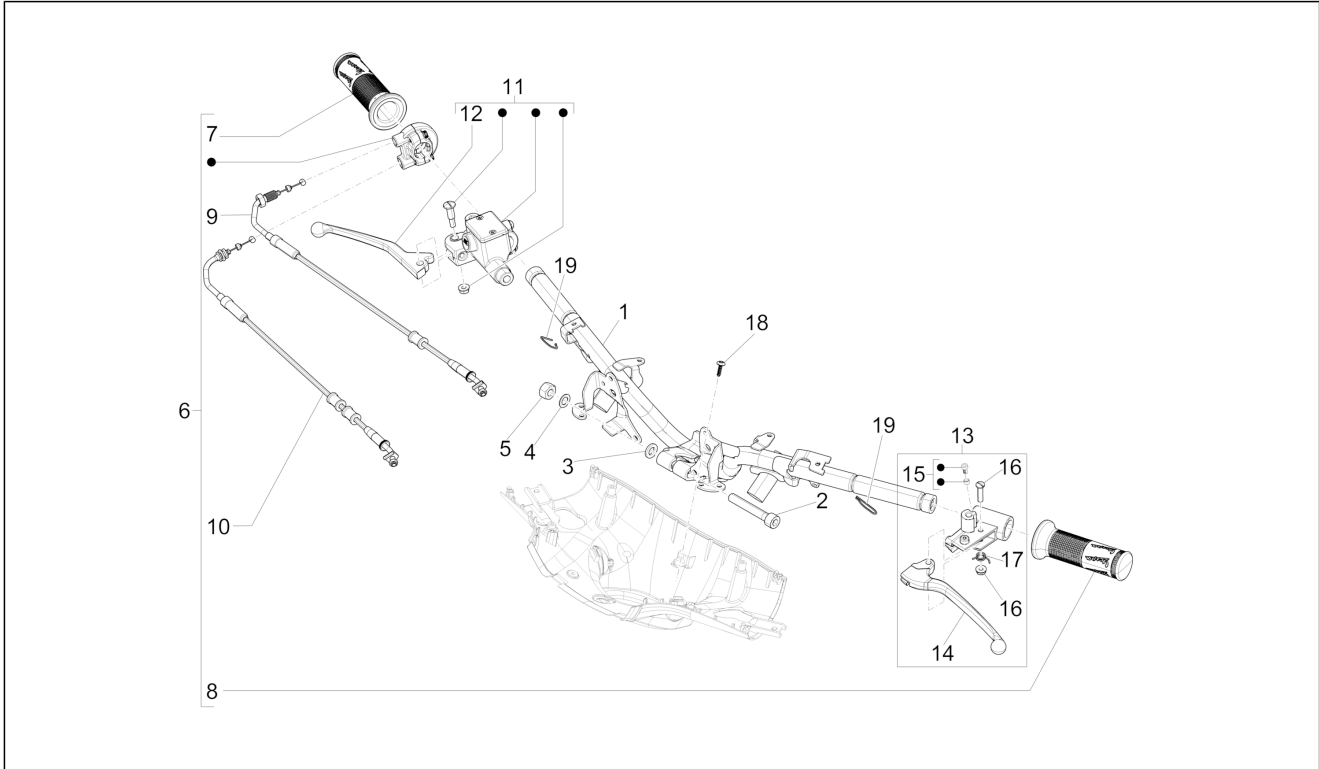

Vespa Primavera 150
EVPR000EX5 Vespa Primavera 150 4T 3V IGET ABS-NOABS
E2-E3-E4 2016 - 2019 (APAC)

Chassis prefix: RP8M8222, RP8M8221,
RP8M8241, RP8M8242
Engine prefix: M828M, M826M, M82CM,
M82GM

Group	Handlebars/Steering
Code	03.06
Description	Handlebars - Master cil.
Service	1

Pos.	Code	Description	Qty	Variants
				Colour:White[544] Model version:ABS Version[ABS] Country:China[CN] Colour:DRAGON RED[894] Model version:ABS Version[ABS] Country:China[CN] Colour:[283/A] Model version:ABS Version[ABS] Country:China[CN] Colour:BLACK[79/A] Model version:ABS Version[ABS] Country:Japan[JP] Colour:[283/A] Model version:ABS Version[ABS] Country:Japan[JP] Colour:White[544] Model version:ABS Version[ABS] Country:Japan[JP] Colour:BLACK[79/A] Model version:ABS Version[ABS] Country:Export Version[EX] Colour:Silk grey[701/C] Model version:ABS Version[ABS] Country:Export Version[EX] Colour:[283/A] Model version:ABS Version[ABS] Country:Export Version[EX] Colour:White[544] Model version:ABS Version[ABS] Country:Australia[AU] Colour:Midnight Blue[222/A] Model version:ABS Version[ABS] Country:Australia[AU] Colour:[283/A] Model version:ABS Version[ABS] Country:Australia[AU] Colour:DRAGON RED[894] Model version:ABS Version[ABS]