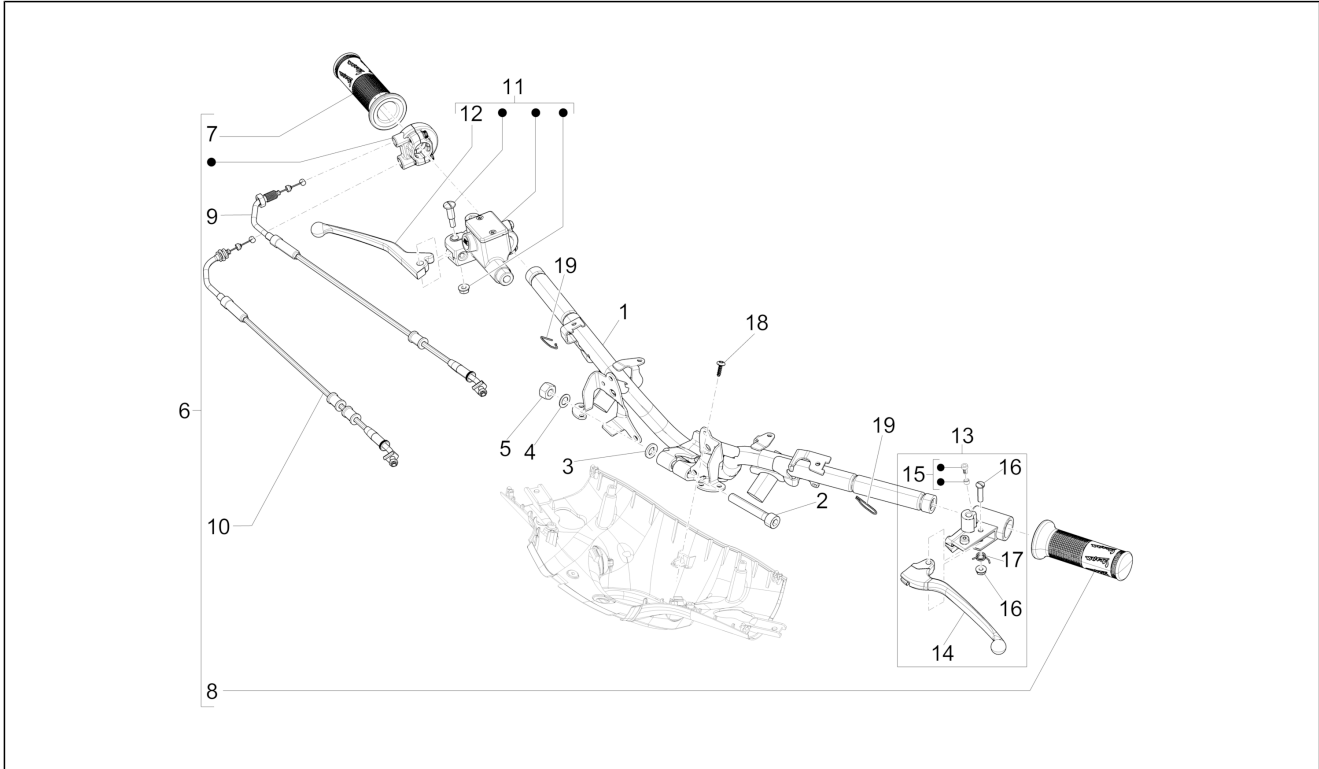

Vespa Primavera 150
EVPR000EX5 Vespa Primavera 150 4T 3V IGET ABS-NOABS
E2-E3-E4 2016 - 2019 (APAC)

Chassis prefix: RP8M8222, RP8M8221,
RP8M8241, RP8M8242
Engine prefix: M828M, M826M, M82CM,
M82GM

Group	Handlebars/Steering
Code	03.06
Description	Handlebars - Master cil.
Service	1

Pos.	Code	Description	Qty	Variants
				Model version:ABS Version[ABS] Country:Taiwan[TN] Colour:BLACK[79/A] Model version:ABS Version[ABS] Country:Taiwan[TN] Colour:Beige unique 518/A[518/A] Model version:ABS Version[ABS] Country:Taiwan[TN] Colour:BLACK[79/A] Model version:ABS Version[ABS] Country:Australia[AU] Colour:White[544] Model version:ABS Version[ABS] Country:Japan[JP] Colour:Midnight Blue[222/A] Model version:ABS Version[ABS] Country:Japan[JP] Colour:Silk grey[701/C] Model version:ABS Version[ABS] Country:Japan[JP] Colour:Light blue 294/A[294/A] Model version:ABS Version[ABS] 50° Version[50] Country:Taiwan[TN] Colour:Light blue 294/A[294/A] Model version:ABS Version[ABS] 50° Version[50] Country:Thailand[TH] Colour:Light blue 294/A[294/A] Model version:ABS Version[ABS] 50° Version[50] Country:Indonesia[ID] Colour:Light blue 294/A[294/A] Model version:ABS Version[ABS] 50° Version[50] Country:Export Version[EX] Colour:Light blue 294/A[294/A] Model version:ABS Version[ABS] 50° Version[50] Country:China[CN] Colour:Light blue 294/A[294/A] Model version:ABS Version[ABS] 50° Version[50] Country:Australia[AU]