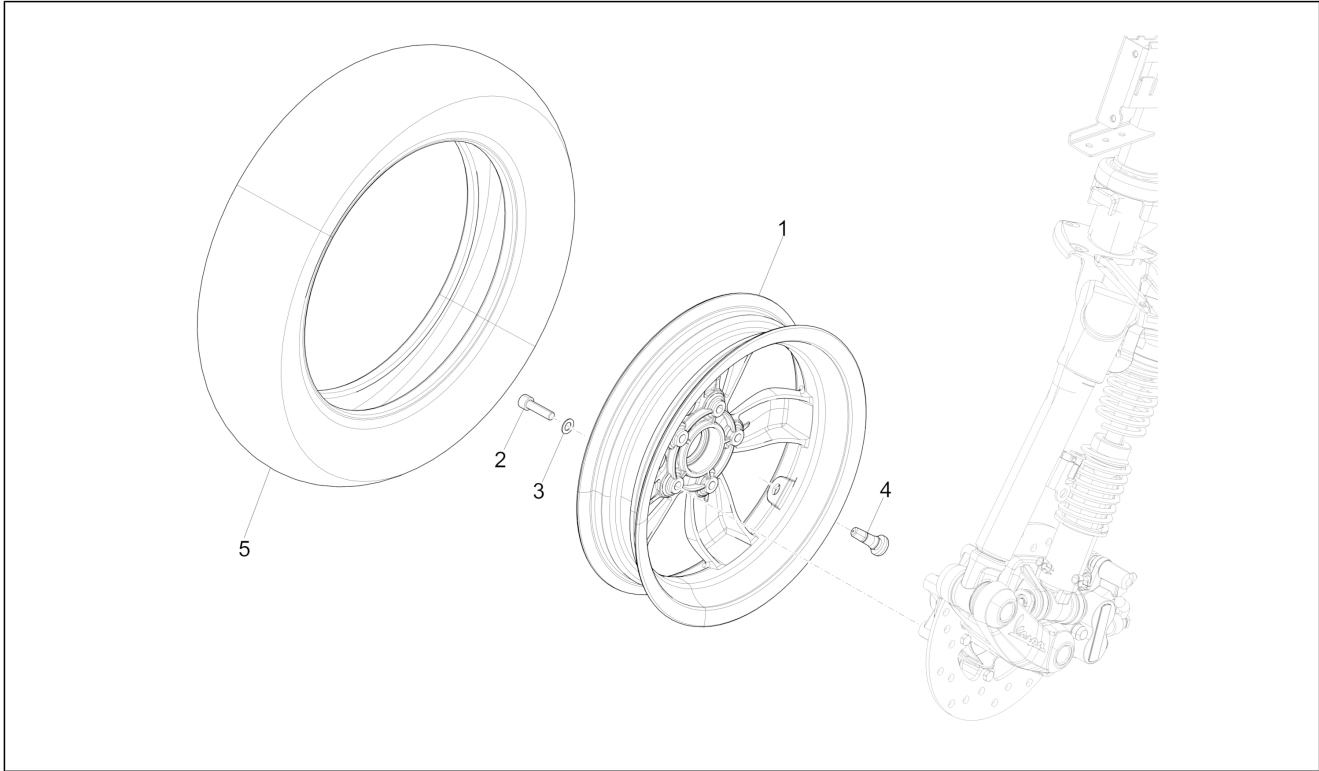

Vespa Primavera 150
EVPR000EX5 Vespa Primavera 150 4T 3V IGET ABS-NOABS
E2-E3-E4 2016 - 2019 (APAC)

Chassis prefix: RP8M8222, RP8M8221,
RP8M8241, RP8M8242
Engine prefix: M828M, M826M, M82CM,
M82GM

Group	Suspensions - Wheels
Code	04.11
Description	Front wheel
Service	1

Pos.	Code	Description	Qty	Variants
				Colour:Silk grey[701/C] Model version:ABS Version[ABS] Country:Export Version[EX] Colour:Midnight Blue[222/A] Model version:ABS Version[ABS] Country:China[CN] Colour:Silk grey[701/C] Model version:ABS Version[ABS] Country:China[CN] Colour:White[544] Model version:ABS Version[ABS] Country:Indonesia[ID] Colour:DRAGON RED[894] Model version:ABS Version[ABS] Country:Indonesia[ID] Colour:White[544] Model version:ABS Version[ABS] Yacht club version[YC] Country:Taiwan[TN] Colour:White[544] Model version:ABS Version[ABS] Yacht club version[YC] Country:Indonesia[ID] Colour:White[544] Model version:ABS Version[ABS] Yacht club version[YC] Country:Export Version[EX] Colour:White[544] Model version:ABS Version[ABS] Yacht club version[YC] Country:Australia[AU] Colour:Midnight Blue[222/A] Model version:ABS Version[ABS] Country:Japan[JP] Colour:Beige[598] Model version:ABS Version[ABS] Country:Export Version[EX] Colour:Midnight Blue[222/A] Model version:ABS Version[ABS] Country:Indonesia[ID] Colour:BLACK[79/A] Model version:ABS Version[ABS]