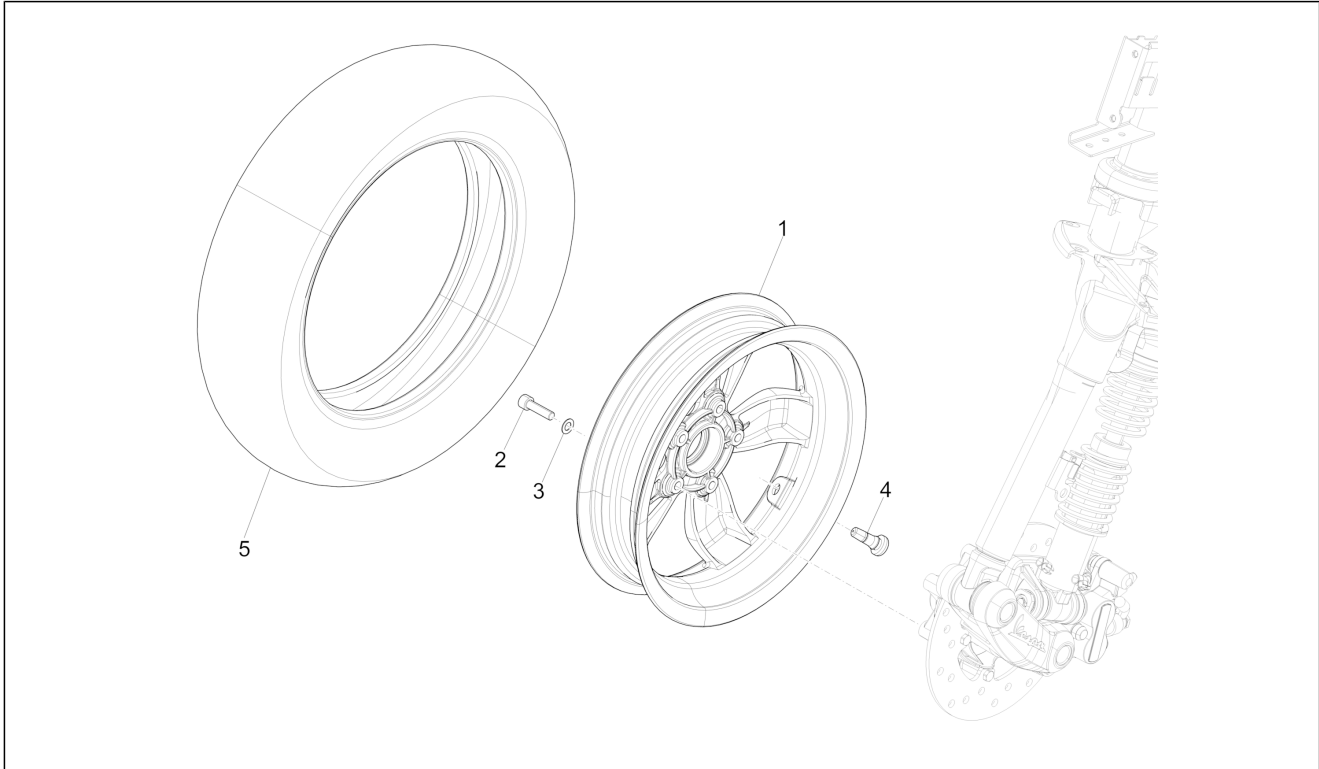

Vespa Primavera 150
EVPR000EX5 Vespa Primavera 150 4T 3V IGET ABS-NOABS
E2-E3-E4 2016 - 2019 (APAC)

Chassis prefix: RP8M8222, RP8M8221,
RP8M8241, RP8M8242
Engine prefix: M828M, M826M, M82CM,
M82GM

Group	Suspensions - Wheels
Code	04.11
Description	Front wheel
Service	1

Pos.	Code	Description	Qty	Variants
				Colour:Competition Black[98/A] Model version:No ABS Version[NO ABS] Country:Indonesia[ID] Colour:DRAGON RED[894] Country:China[CN] Model version:ABS Version[ABS] Colour:DRAGON RED[894] Model version:No ABS Version[NO ABS] Country:Indonesia[ID] Colour:Light Blue 70° (VN)[434] Model version:No ABS Version[NO ABS] 70° Version[70°] Country:Indonesia[ID] Colour:White[544] Country:Taiwan[TN] Model version:ABS Version[ABS] Colour:White[544] Model version:ABS Version[ABS] Colour:White[544] Country:Australia[AU] Model version:ABS Version[ABS] Colour:Silk grey[701/C] Model version:No ABS Version[NO ABS] Country:Indonesia[ID] Colour:White[544] Model version:ABS Version[ABS] Country:Taiwan[TN] Colour:Midnight Blue[222/A] Model version:ABS Version[ABS] Country:Taiwan[TN] Colour:Silk grey[701/C] Model version:ABS Version[ABS] Country:Taiwan[TN] Colour:DRAGON RED[894] Model version:ABS Version[ABS] Country:Taiwan[TN] Colour:BLACK[79/A] Model version:ABS Version[ABS] Country:Taiwan[TN]