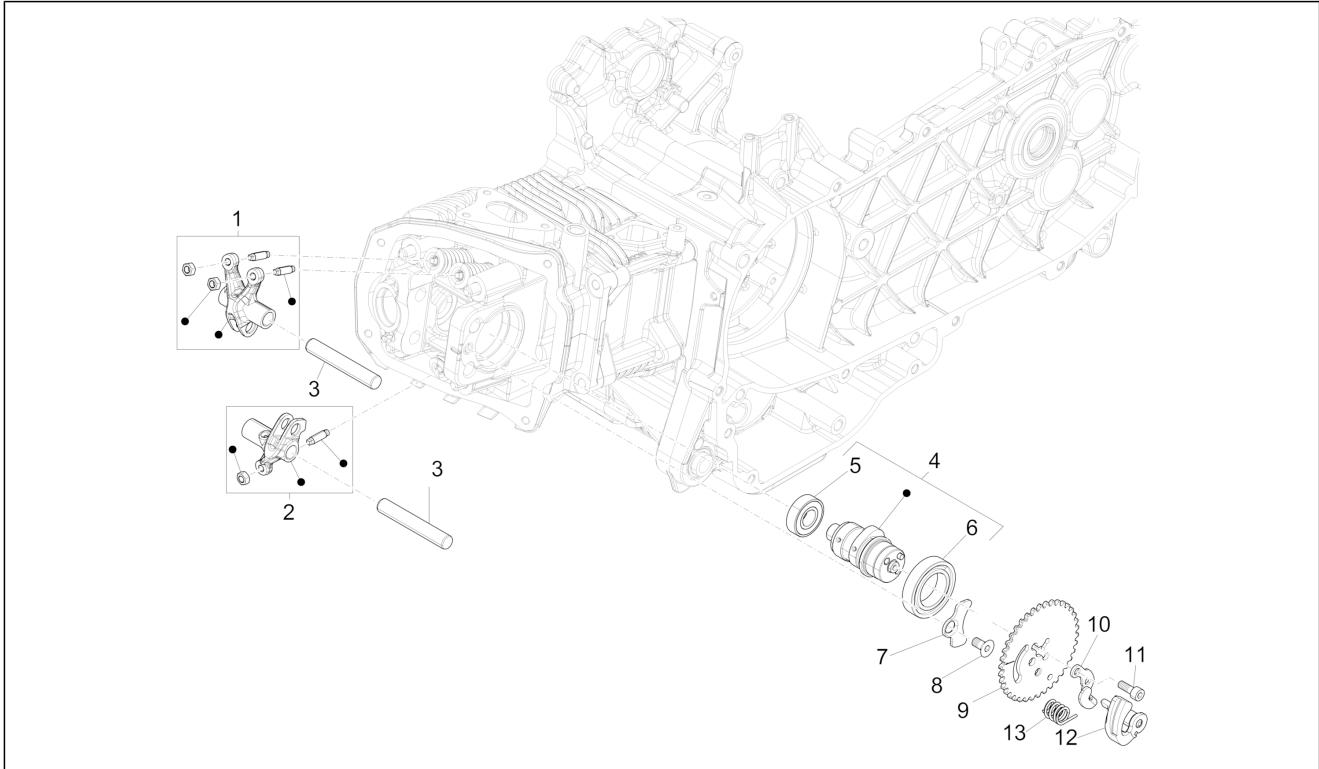

Group	Engine
Code	01.11
Description	Rocking levers support unit
Service	1

Pos.	Code	Description	Qty	Variants
				Model version:ABS Version[ABS] Country:Japan[JP] Colour:Silk grey[701/C] Model version:ABS Version[ABS] Country:Japan[JP] Colour:Light blue 294/A[294/A] Model version:ABS Version[ABS] 50° Version[50] Country:Taiwan[TN] Colour:Light blue 294/A[294/A] Model version:ABS Version[ABS] 50° Version[50] Country:China[CN] Colour:Light blue 294/A[294/A] Model version:ABS Version[ABS] 50° Version[50] Country:Australia[AU] Colour:BLACK[79/A] Model version:ABS Version[ABS] Country:China[CN] Colour:White[544] Model version:ABS Version[ABS] Country:China[CN] Colour:DRAGON RED[894] Model version:ABS Version[ABS] Country:China[CN]
13		Decompression spring	1	Colour:D05 - Blue glossy VN[D05] Model version:ABS Version[ABS] Country:China[CN] Colour:D05 - Blue glossy VN[D05] Model version:ABS Version[ABS] Country:Australia[AU] Colour:D05 - Blue glossy VN[D05] Model version:ABS Version[ABS] Country:Japan[JP] Colour:Beige unique 518/A[518/A] Model version:ABS Version[ABS] Country:Japan[JP] Colour:Beige unique 518/A[518/A] Model version:ABS Version[ABS]