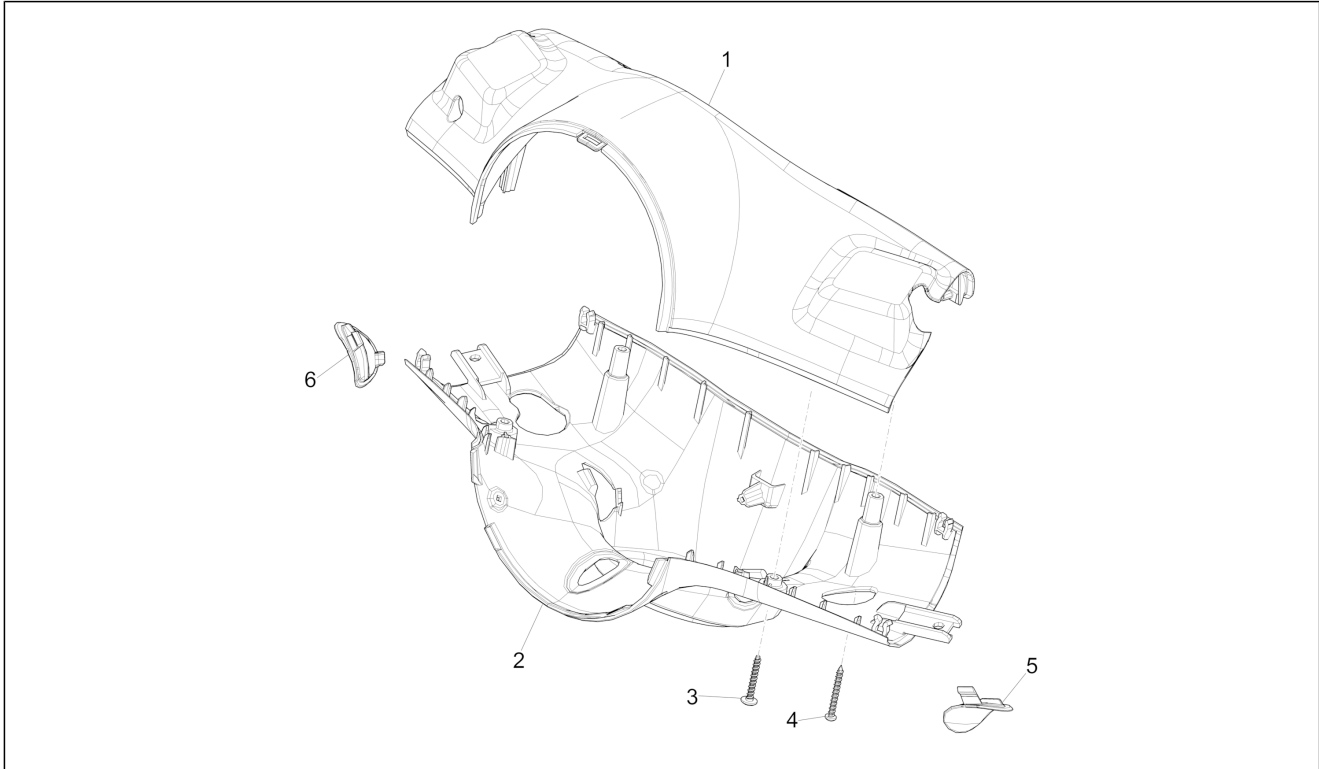

Vespa Primavera 150
EVPR000EX5 Vespa Primavera 150 4T 3V IGET ABS-NOABS
E2-E3-E4 2016 - 2019 (APAC)

Chassis prefix: RP8M8222, RP8M8221,
RP8M8241, RP8M8242
Engine prefix: M828M, M826M, M82CM,
M82GM

Group	Handlebars/Steering
Code	03.01
Description	Handlebars coverages
Service	1

Pos.	Code	Description	Qty	Variants
				Colour:White[544] Model version:ABS Version[ABS] Yacht club version[YC] Country:Export Version[EX] Colour:White[544] Model version:ABS Version[ABS] Yacht club version[YC] Country:Australia[AU] Colour:White[544] Model version:ABS Version[ABS] Yacht club version[YC] Country:Japan[JP] Colour:White[544] Model version:ABS Version[ABS] Yacht club version[YC] Country:China[CN] Colour:White[544] Model version:ABS Version[ABS] Country:Export Version[EX] Colour:White[544] Model version:ABS Version[ABS] Country:Export Version[EX] Colour:White[544] Model version:ABS Version[ABS] Country:China[CN] Colour:White[544] Model version:ABS Version[ABS] Country:Japan[JP] Colour:White[544] Model version:ABS Version[ABS] Country:Australia[AU] Colour:White[544] Model version:ABS Version[ABS] Country:Thailand[TH] Colour:White[544] Model version:ABS Version[ABS] Country:Thailand[TH] Colour:White[544] Model version:ABS Version[ABS] Country:Indonesia[ID] Colour:White[544] Model version:ABS Version[ABS]