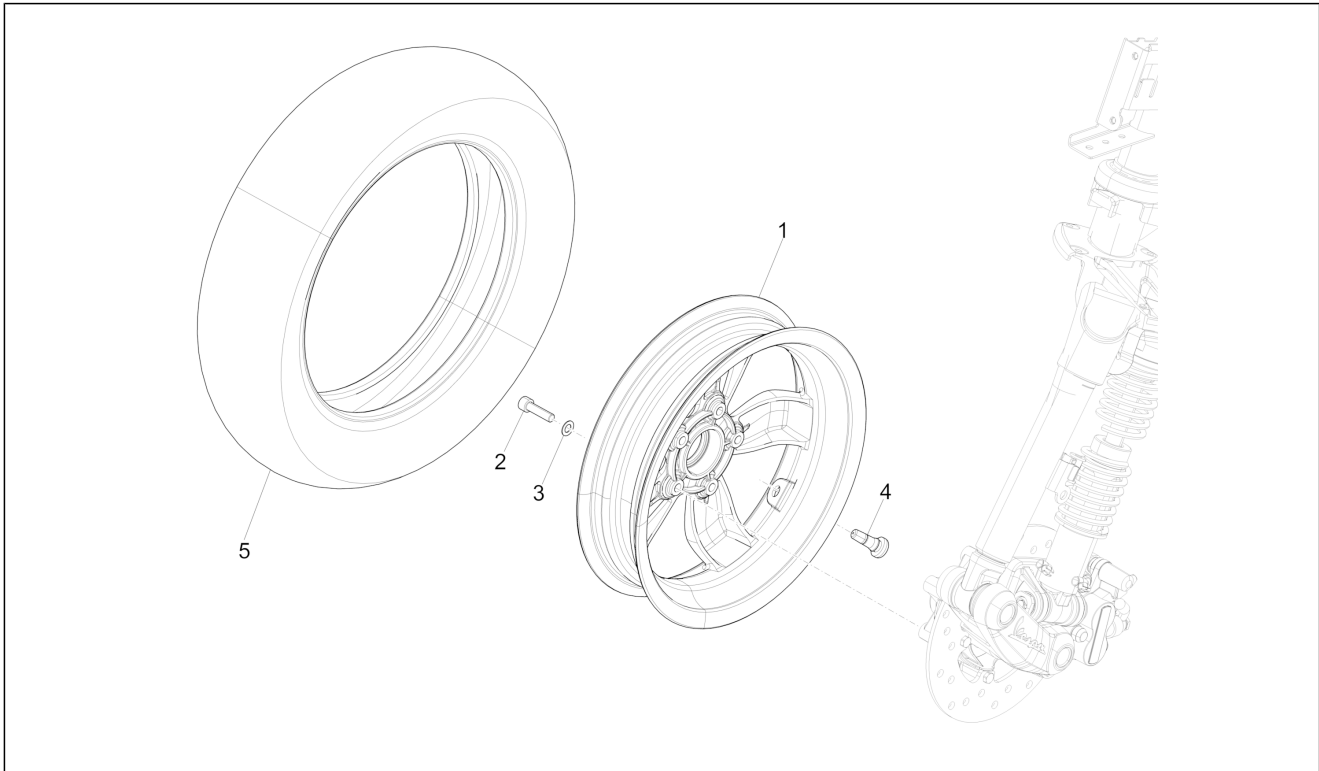

Group	Suspensions - Wheels
Code	04.11
Description	Front wheel
Service	1

Pos.	Code	Description	Qty	Variants
				Colour: White[544] Model version: ABS Version[ABS] Country: Indonesia[ID] Colour: BLACK[79/A] Model version: ABS Version[ABS] Country: China[CN] Colour: White[544] Model version: ABS Version[ABS] Country: China[CN] Colour: DRAGON RED[894] Model version: ABS Version[ABS] Country: China[CN]
4		Tubeless valve	1	
5		(Maxxis) Front tyre 110/70-12"	1	Colour: D05 - Blue glossy VN[D05] Model version: ABS Version[ABS] Country: Export Version[EX] Colour: D05 - Blue glossy VN[D05] Model version: ABS Version[ABS] Country: China[CN] Colour: D05 - Blue glossy VN[D05] Model version: ABS Version[ABS] Country: Australia[AU] Colour: D05 - Blue glossy VN[D05] Model version: ABS Version[ABS] Country: Japan[JP] Colour: D05 - Blue glossy VN[D05] Model version: ABS Version[ABS] Country: Indonesia[ID] Colour: Beige unique 518/A[518/A] Model version: ABS Version[ABS] Country: Indonesia[ID] Colour: Beige unique 518/A[518/A] Model version: ABS Version[ABS] Country: Japan[JP] Colour: Beige unique 518/A[518/A] Model version: ABS Version[ABS] Country: Australia[AU]