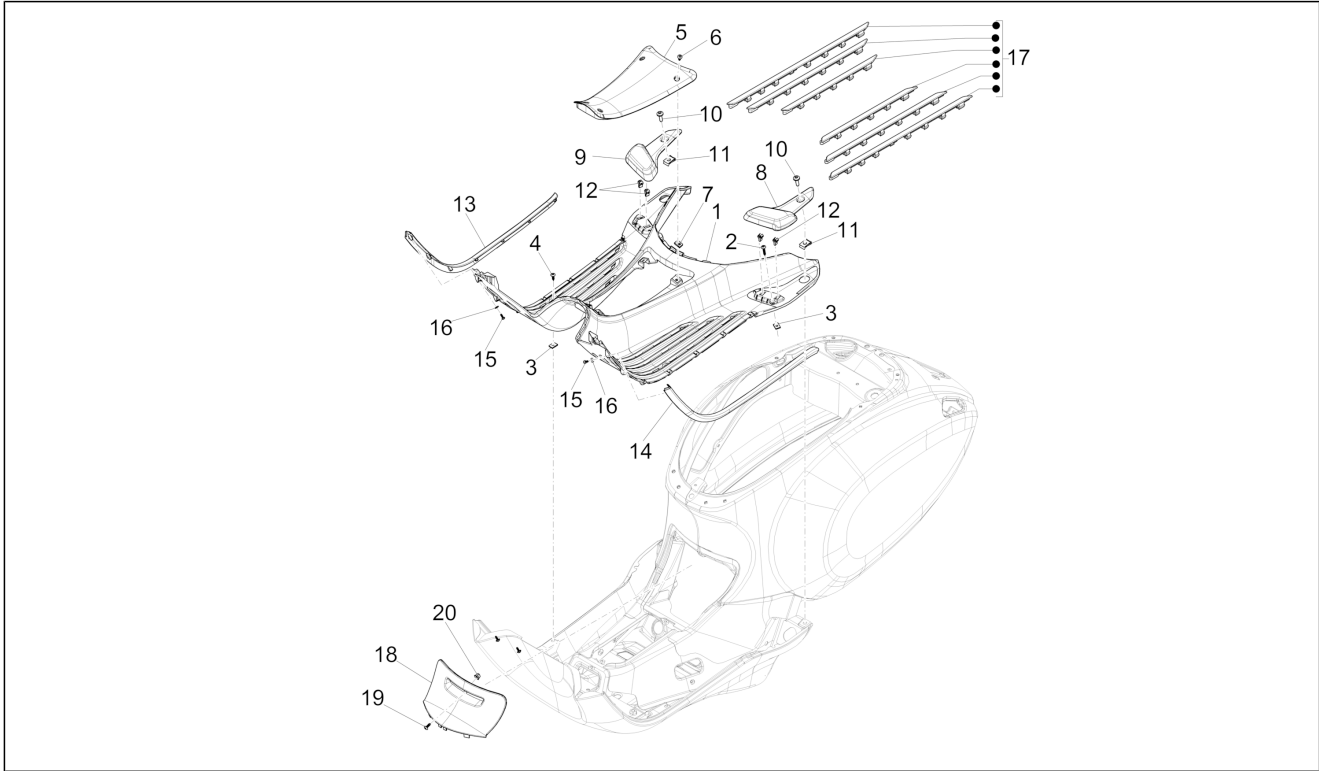

Vespa Primavera 150
EVPR000EX5 Vespa Primavera 150 4T 3V IGET ABS-NOABS
E2-E3-E4 2016 - 2019 (APAC)

Chassis prefix: RP8M8222, RP8M8221,
RP8M8241, RP8M8242
Engine prefix: M828M, M826M, M82CM,
M82GM

Group	Frame - Plastic parts - Coachwork
Code	02.31
Description	Central cover - Footrests
Service	1

Pos.	Code	Description	Qty	Variants
				Country:Indonesia[ID] Colour:Competition Black[98/A] Country:Australia[AU] Model version:ABS Version[ABS] Colour:Competition Black[98/A] Model version:ABS Version[ABS] Country:Export Version[EX] Colour:Competition Black[98/A] Country:Taiwan[TN] Model version:ABS Version[ABS] Colour:DRAGON RED[894] Country:Australia[AU] Model version:ABS Version[ABS] Colour:DRAGON RED[894] Model version:ABS Version[ABS] Country:Export Version[EX] Colour:DRAGON RED[894] Country:Taiwan[TN] Model version:ABS Version[ABS] Colour:Light Blue 70° (VN)[434] Country:Export Version[EX] Model version:70° Version[70°] ABS Version[ABS] Colour:Midnight Blue[222/A] Country:Australia[AU] Model version:ABS Version[ABS] Colour:White[544] Model version:No ABS Version[NO ABS] Country:Indonesia[ID] Colour:White[544] Country:China[CN] Model version:ABS Version[ABS] Colour:D05 - Blue glossy VN[D05] Model version:ABS Version[ABS] Country:Export Version[EX] Colour:D05 - Blue glossy VN[D05] Model version:ABS Version[ABS] Country:China[CN] Colour:D05 - Blue glossy VN[D05]