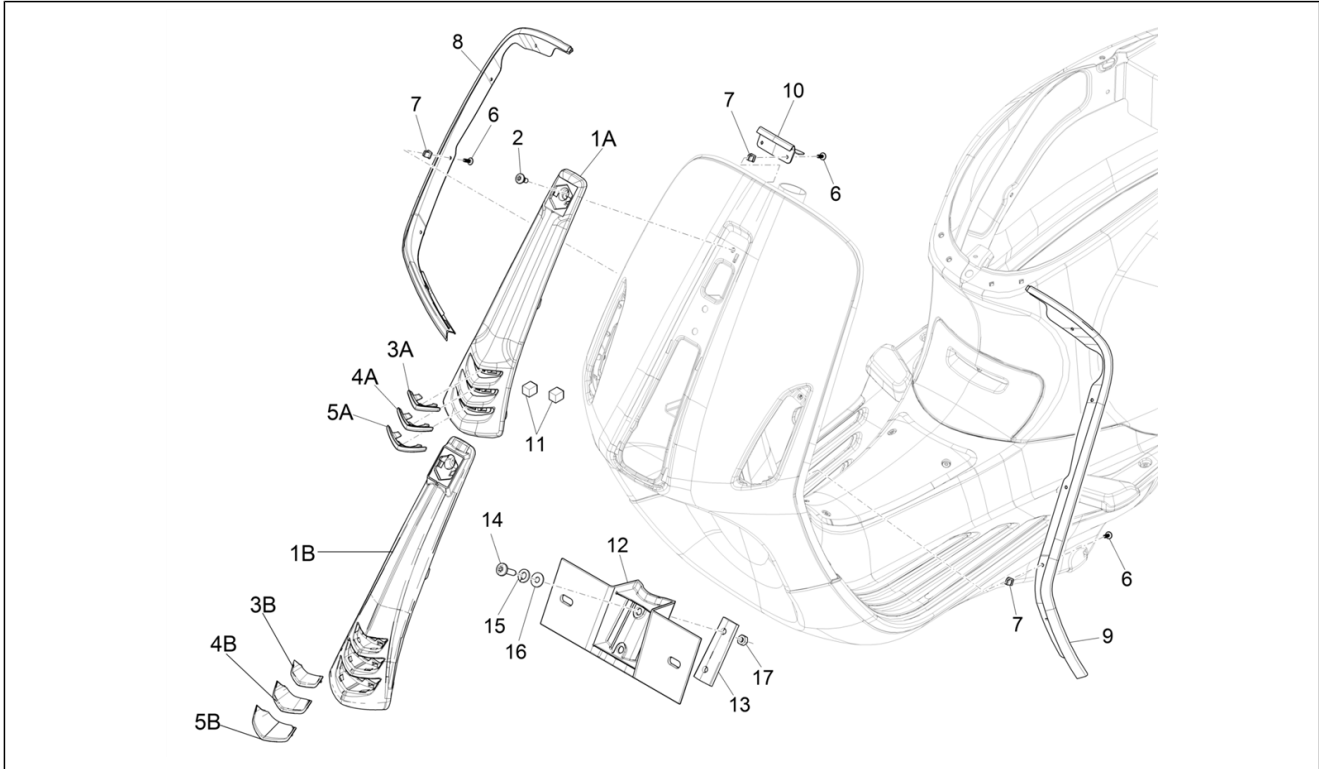

Vespa Primavera 150
EVPR000EX5 Vespa Primavera 150 4T 3V IGET ABS-NOABS
E2-E3-E4 2016 - 2019 (APAC)

Chassis prefix: RP8M8222, RP8M8221,
RP8M8241, RP8M8242
Engine prefix: M828M, M826M, M82CM,
M82GM

Group	Frame - Plastic parts - Coachwork
Code	02.26
Description	Front shield
Service	1

Pos.	Code	Description	Qty	Variants
				Colour:Silk grey[701/C] Model version:ABS Version[ABS] Country:Thailand[TH] Colour:BLACK[79/A] Model version:ABS Version[ABS] Country:Thailand[TH] Colour:White[544] Model version:ABS Version[ABS] Country:Thailand[TH] Colour:Silk grey[701/C] Model version:ABS Version[ABS] Country:Thailand[TH] Colour:DRAGON RED[894] Model version:ABS Version[ABS] Country:Thailand[TH] Colour:White[544] Model version:ABS Version[ABS] Country:Taiwan[TN] Colour:[283/A] Model version:ABS Version[ABS] Country:Indonesia[ID] Colour:White[544] Model version:ABS Version[ABS] Country:Indonesia[ID] Colour:Midnight Blue[222/A] Model version:ABS Version[ABS] Country:Indonesia[ID] Colour:Silk grey[701/C] Model version:ABS Version[ABS] Country:Indonesia[ID] Colour:BLACK[79/A] Model version:ABS Version[ABS] Country:Indonesia[ID] Colour:DRAGON RED[894] Model version:ABS Version[ABS] Country:Indonesia[ID] Colour:BLACK[79/A] Model version:ABS Version[ABS]