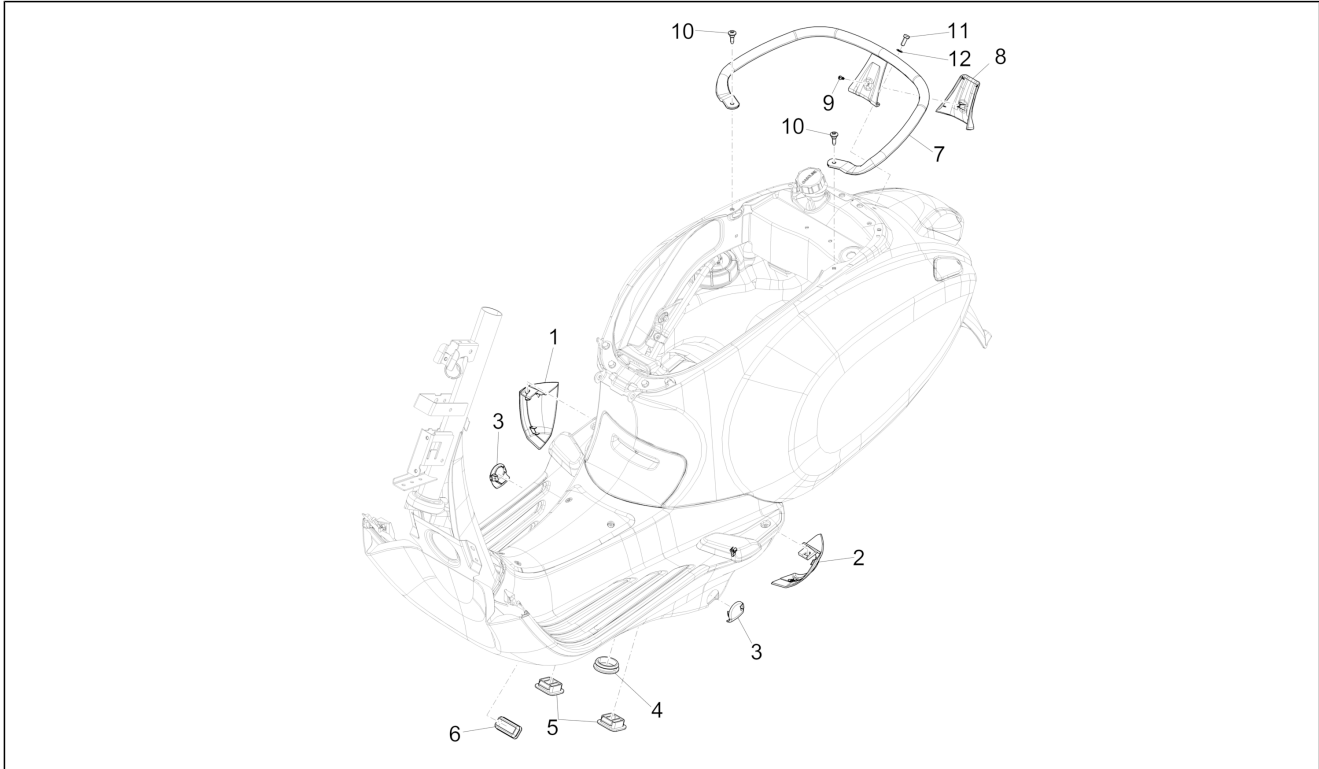

Vespa Primavera 150
EVPR000EX5 Vespa Primavera 150 4T 3V IGET ABS-NOABS
E2-E3-E4 2016 - 2019 (APAC)

Chassis prefix: RP8M8222, RP8M8221,
RP8M8241, RP8M8242
Engine prefix: M828M, M826M, M82CM,
M82GM

Group	Frame - Plastic parts - Coachwork
Code	02.32
Description	Side cover - Spoiler
Service	1

Pos.	Code	Description	Qty	Variants
				Model version:ABS Version[ABS] Country:Export Version[EX] Colour:DRAGON RED[894] Model version:ABS Version[ABS] Country:China[CN] Colour:DRAGON RED[894] Model version:ABS Version[ABS] Country:Australia[AU] Colour:DRAGON RED[894] Model version:ABS Version[ABS] Country:Thailand[TH] Colour:DRAGON RED[894] Model version:ABS Version[ABS] Country:Thailand[TH] Colour:DRAGON RED[894] Model version:ABS Version[ABS] Country:Indonesia[ID] Colour:DRAGON RED[894] Model version:ABS Version[ABS] Country:Japan[JP] Colour:DRAGON RED[894] Model version:ABS Version[ABS] Country:Australia[AU] Colour:DRAGON RED[894] Model version:ABS Version[ABS] Country:Taiwan[TN] Colour:DRAGON RED[894] Model version:ABS Version[ABS] Country:China[CN]
2		Left-hand spoiler terminal	1	
2		Left-hand spoiler terminal	1	Colour:Beige[598] Model version:ABS Version[ABS] Country:Export Version[EX]
2		Left-hand spoiler terminal	1	Colour:[283/A] Model version:ABS Version[ABS] Country:Taiwan[TN] Colour:[283/A]