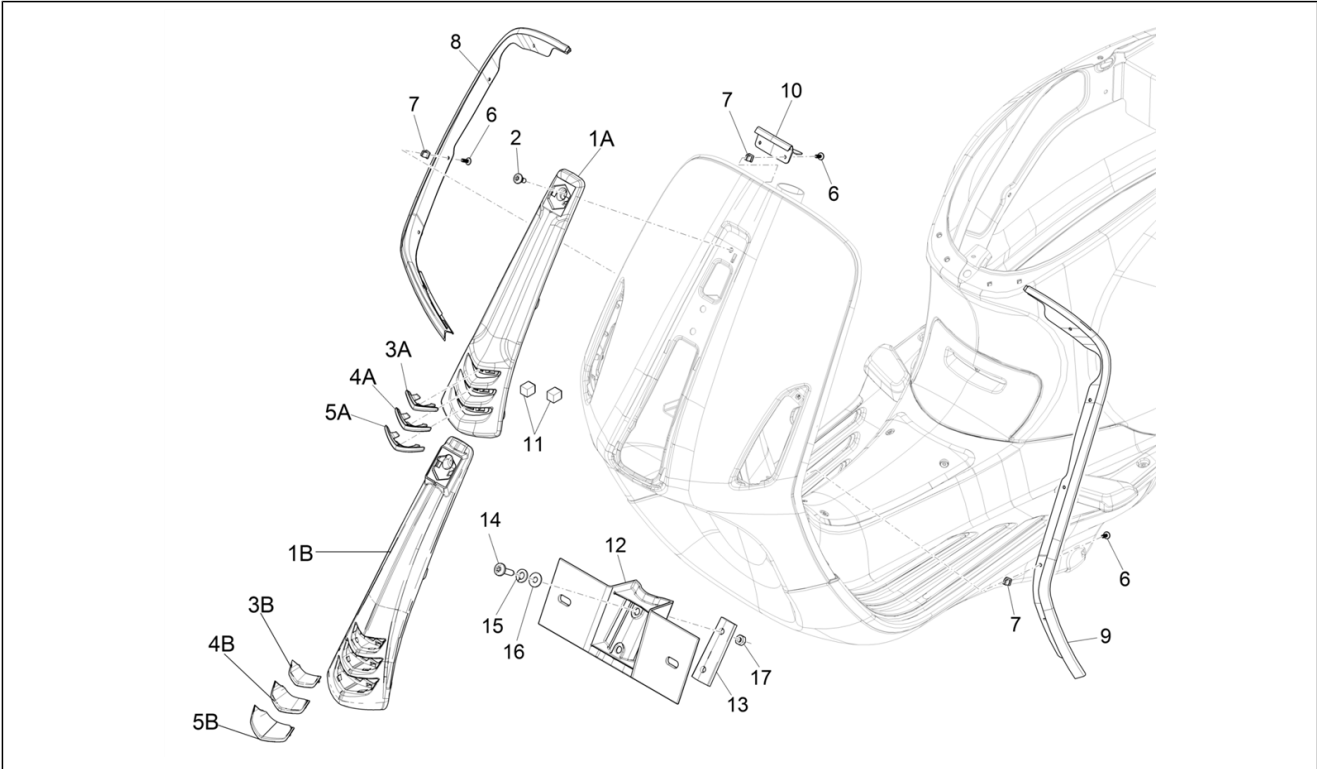

Vespa Primavera 150
EVPR000EX5 Vespa Primavera 150 4T 3V IGET ABS-NOABS
E2-E3-E4 2016 - 2019 (APAC)

Chassis prefix: RP8M8222, RP8M8221,
RP8M8241, RP8M8242
Engine prefix: M828M, M826M, M82CM,
M82GM

Group	Frame - Plastic parts - Coachwork
Code	02.26
Description	Front shield
Service	1

Pos.	Code	Description	Qty	Variants
				Colour:Brown 140/A[140/A] Model version:ABS Version[ABS] 50° Version[50] Country:Indonesia[ID] Colour:Brown 140/A[140/A] Model version:ABS Version[ABS] 50° Version[50] Country:Export Version[EX] Colour:Brown 140/A[140/A] Model version:ABS Version[ABS] 50° Version[50] Country:China[CN] Colour:Brown 140/A[140/A] Model version:ABS Version[ABS] 50° Version[50] Country:Australia[AU] Colour:Silk grey[701/C] Model version:ABS Version[ABS] Country:China[CN] Colour:Beige unique 518/A[518/A] Model version:ABS Version[ABS] Country:China[CN] Colour:Midnight Blue[222/A] Model version:ABS Version[ABS] Country:China[CN] Colour:Midnight Blue[222/A] Model version:ABS Version[ABS] Country:Taiwan[TN] Colour:DRAGON RED[894] Model version:ABS Version[ABS] Country:Taiwan[TN] Colour:Silk grey[701/C] Model version:ABS Version[ABS] Country:Taiwan[TN] Colour:BLACK[79/A] Model version:ABS Version[ABS] Country:Taiwan[TN] Colour:Beige unique 518/A[518/A] Model version:ABS Version[ABS] Country:Taiwan[TN] Colour:BLACK[79/A] Model version:ABS Version[ABS]