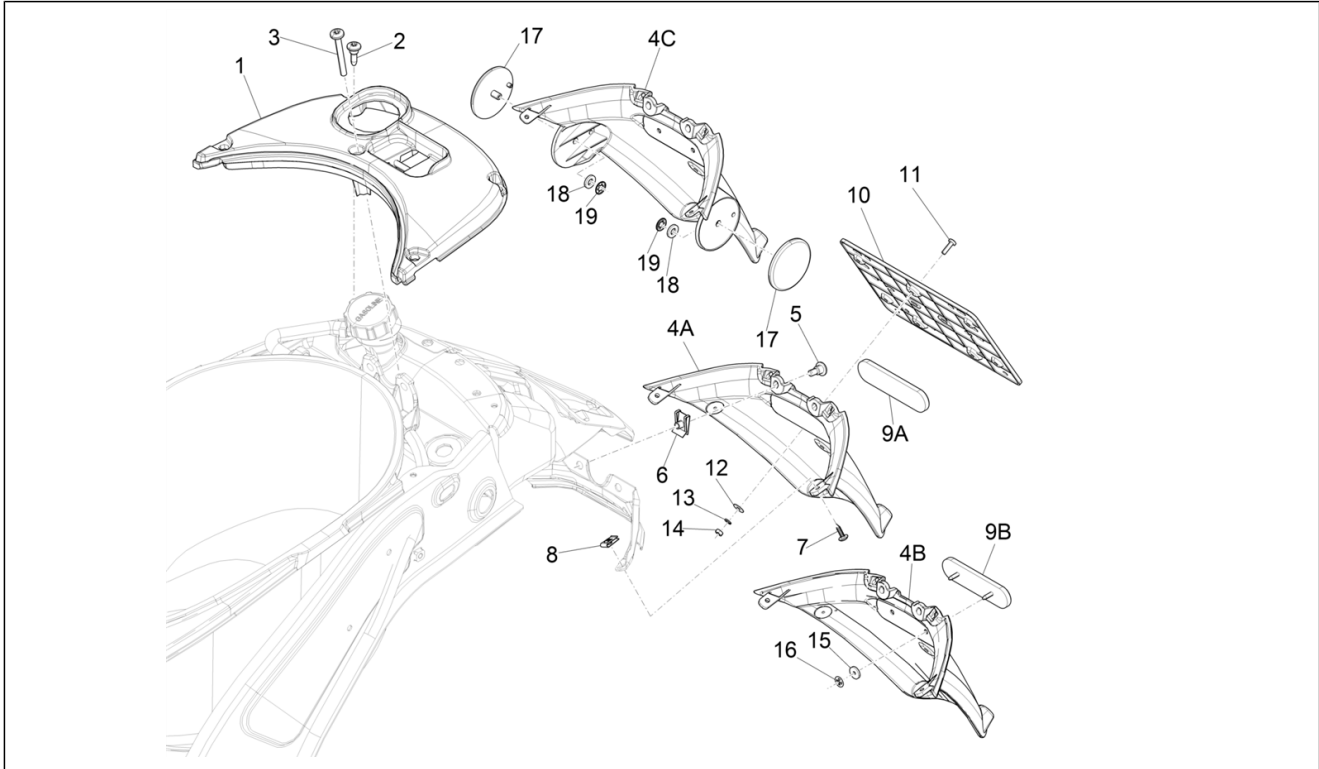

Vespa Primavera 150
EVPR000EX5 Vespa Primavera 150 4T 3V IGET ABS-NOABS
E2-E3-E4 2016 - 2019 (APAC)

Chassis prefix: RP8M8222, RP8M8221,
RP8M8241, RP8M8242
Engine prefix: M828M, M826M, M82CM,
M82GM

Group	Frame - Plastic parts - Coachwork
Code	02.37
Description	Rear cover - Splash guard
Service	1

Pos.	Code	Description	Qty	Variants
				Country:Indonesia[ID] Colour:White[544] Model version:ABS Version[ABS] "Sport" version[S] Country:Thailand[TH] Colour:BLACK[79/A] Model version:ABS Version[ABS] "Sport" version[S] Country:Thailand[TH] Colour:Matte red - RW[RW] Model version:ABS Version[ABS] "Sport" version[S] Country:Thailand[TH]
4C		Rear protection	1	Colour:D05 - Blue glossy VN[D05] Model version:ABS Version[ABS] Country:China[CN] Colour:Midnight Blue[222/A] Model version:ABS Version[ABS] Country:China[CN] Colour:Silk grey[701/C] Model version:ABS Version[ABS] Country:China[CN] Colour:BLACK[79/A] Model version:ABS Version[ABS] Country:China[CN] Colour:White[544] Model version:ABS Version[ABS] Country:China[CN] Colour:DRAGON RED[894] Model version:ABS Version[ABS] Country:China[CN] Colour:[283/A] Model version:ABS Version[ABS] Country:China[CN] Colour:Brown 140/A[140/A] Model version:ABS Version[ABS] 50° Version[50] Country:China[CN] Colour:Silk grey[701/C] Model version:ABS Version[ABS] Country:China[CN]