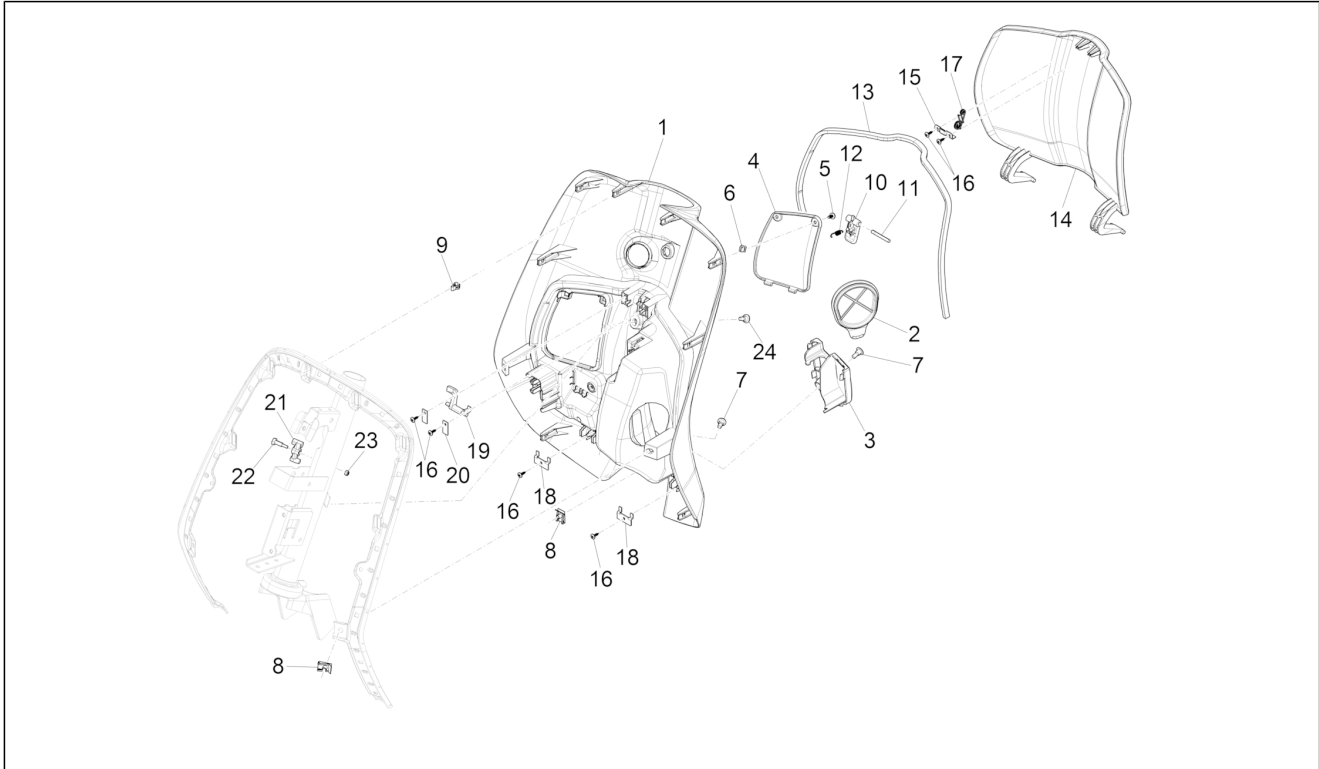

Group	Frame - Plastic parts - Coachwork
Code	02.30
Description	Front glove-box - Knee-guard panel
Service	1

Pos.	Code	Description	Qty	Variants
				Country:Japan[JP] Colour:BLACK[79/A] Model version:ABS Version[ABS] Country:Export Version[EX] Colour:BLACK[79/A] Model version:ABS Version[ABS] Country:Thailand[TH] Colour:BLACK[79/A] Model version:ABS Version[ABS] Country:Indonesia[ID] Colour:BLACK[79/A] Model version:ABS Version[ABS] Country:Australia[AU] Colour:Competition Black[98/A] Model version:ABS Version[ABS] Country:Thailand[TH]
1		Front glove comp.	1	Country:Taiwan[TN] [RI]Export Version[EX] Model version:70° Version[70°] Colour:Light Blue 70° (VN)[434] Country:Taiwan[TN] Model version:70° Version[70°] ABS Version[ABS] Colour:Light Blue 70° (VN)[434] Model version:No ABS Version[NO ABS] 70° Version[70°] Country:Indonesia[ID] Colour:Light Blue 70° (VN)[434] Country:Export Version[EX] Model version:70° Version[70°] ABS Version[ABS]
1		Front glove comp.	1	Colour:Beige[598] Model version:ABS Version[ABS] Country:Export Version[EX]
1		Front glove comp.	1	Colour:Midnight Blue[222/A] Model version:ABS Version[ABS] Country:Export Version[EX] Colour:Midnight Blue[222/A] Model version:ABS Version[ABS] Country:Taiwan[TN] Colour:Midnight Blue[222/A]