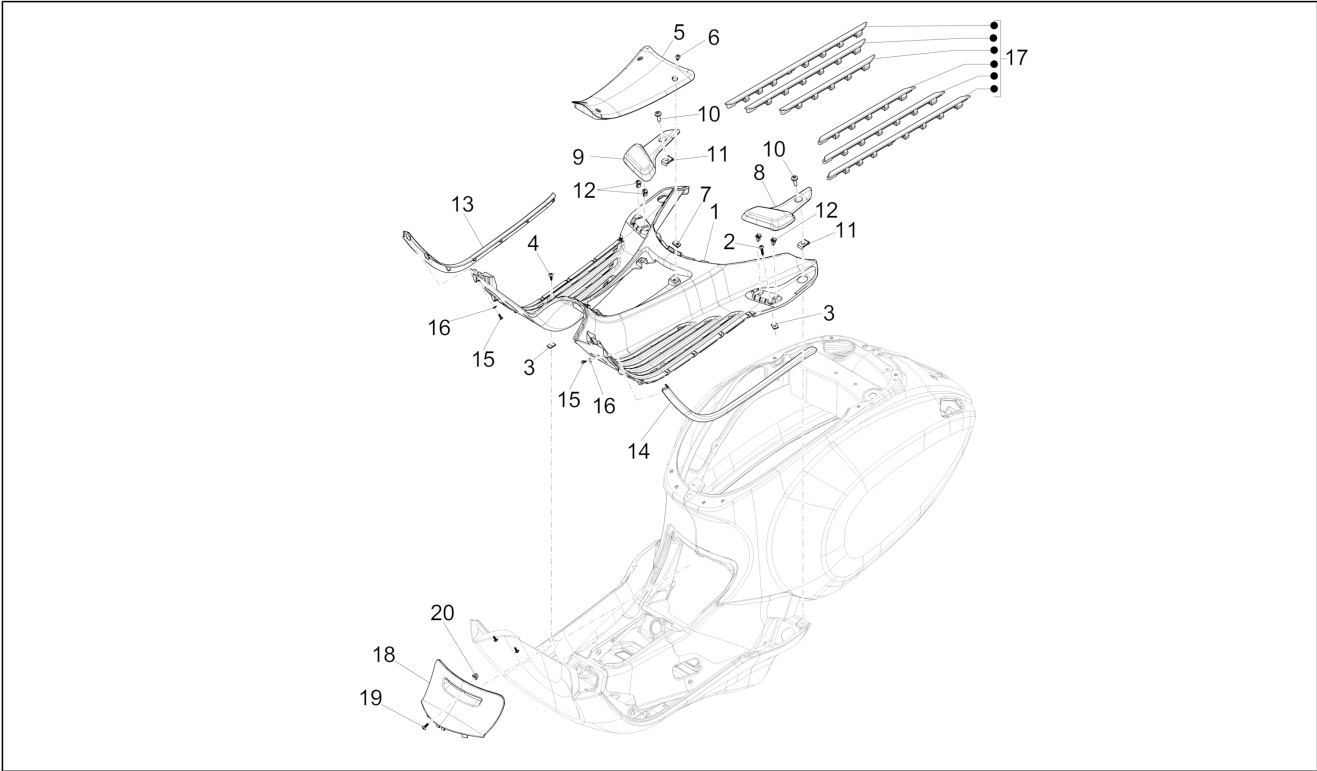

Group	Frame - Plastic parts - Coachwork
Code	02.31
Description	Central cover - Footrests
Service	1

Pos.	Code	Description	Qty	Variants
18		Painted spark plug inspection cover	1	Colour:Beige unique 518/A[518/A] Model version:ABS Version[ABS] Country:Indonesia[ID] Colour:Beige unique 518/A[518/A] Model version:ABS Version[ABS] Country:Japan[JP] Colour:Beige unique 518/A[518/A] Model version:ABS Version[ABS] Country:Australia[AU] Colour:Beige unique 518/A[518/A] Model version:ABS Version[ABS] Country:Thailand[TH] Colour:Beige unique 518/A[518/A] Model version:ABS Version[ABS] Country:Export Version[EX] Colour:Beige unique 518/A[518/A] Model version:ABS Version[ABS] Country:China[CN] Colour:Beige unique 518/A[518/A] Model version:ABS Version[ABS] Country:Taiwan[TN]
18		Painted spark plug inspection cover	1	Colour:Midnight Blue[222/A] Model version:ABS Version[ABS] Country:Export Version[EX] Colour:Midnight Blue[222/A] Model version:ABS Version[ABS] Country:Taiwan[TN] Colour:Midnight Blue[222/A] Country:China[CN] Model version:ABS Version[ABS] Colour:Midnight Blue[222/A] Model version:No ABS Version[NO ABS] Country:Indonesia[ID] Colour:Midnight Blue[222/A] Country:Taiwan[TN] Model version:ABS Version[ABS] Colour:Midnight Blue[222/A]