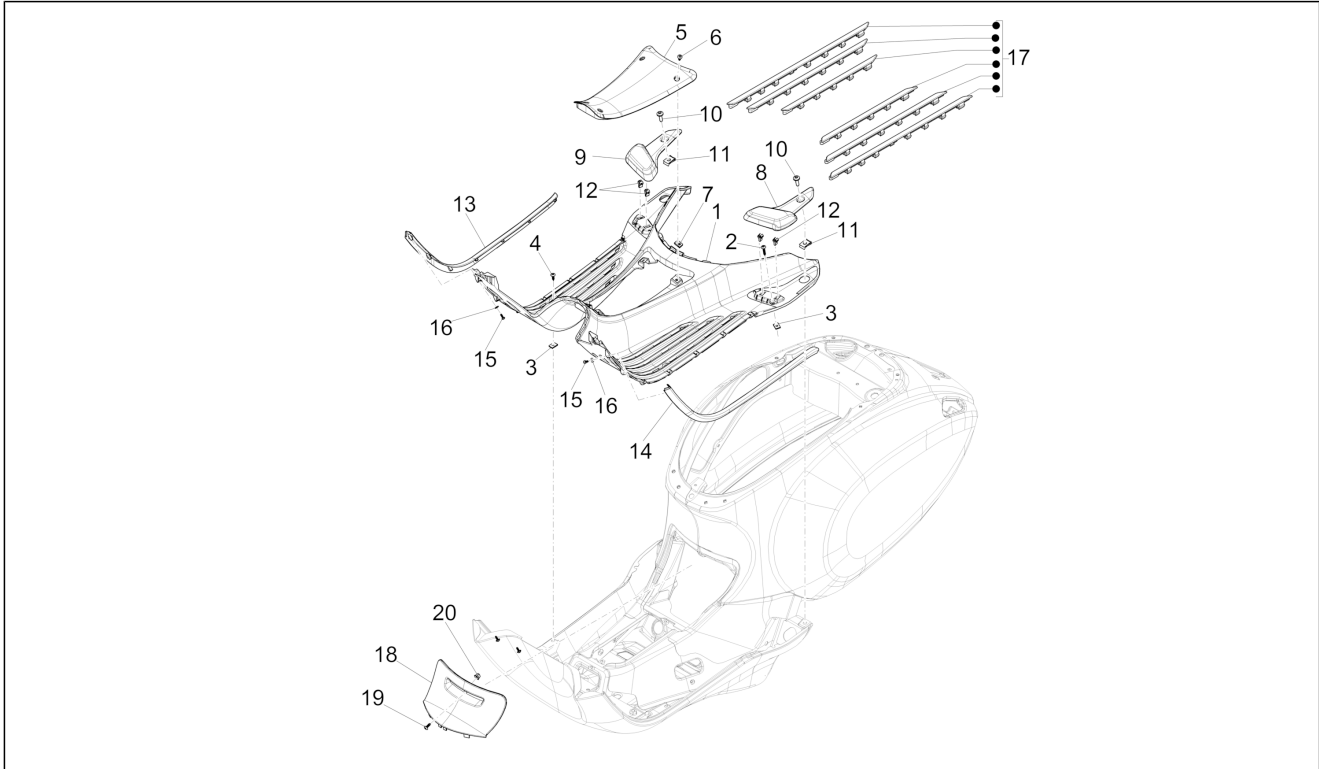

Group	Frame - Plastic parts - Coachwork
Code	02.31
Description	Central cover - Footrests
Service	1

Pos.	Code	Description	Qty	Variants
				Country:China[CN]
15		Self tapping screw	14	
16		Washer	14	
17		Kit strips, footboard	1	Colour:Midnight Blue[222/A] Model version:ABS Version[ABS] Country:Export Version[EX] Colour:Silk grey[701/C] Model version:ABS Version[ABS] Country:Australia[AU] Colour:Silk grey[701/C] Model version:ABS Version[ABS] Country:Taiwan[TN] Colour:Brown[135/A] Model version:ABS Version[ABS] Country:Export Version[EX] Colour:Brown[135/A] Country:Taiwan[TN] Model version:ABS Version[ABS] Colour:Competition Black[98/A] Country:China[CN] Model version:ABS Version[ABS] Colour:Competition Black[98/A] Model version:No ABS Version[NO ABS] Country:Indonesia[ID] Colour:DRAGON RED[894] Country:China[CN] Model version:ABS Version[ABS] Colour:DRAGON RED[894] Model version:No ABS Version[NO ABS] Country:Indonesia[ID] Colour:Light Blue 70° (VN)[434] Model version:No ABS Version[NO ABS] 70° Version[70°] Country:Indonesia[ID] Colour:White[544] Country:Taiwan[TN] Model version:ABS Version[ABS] Colour:White[544]