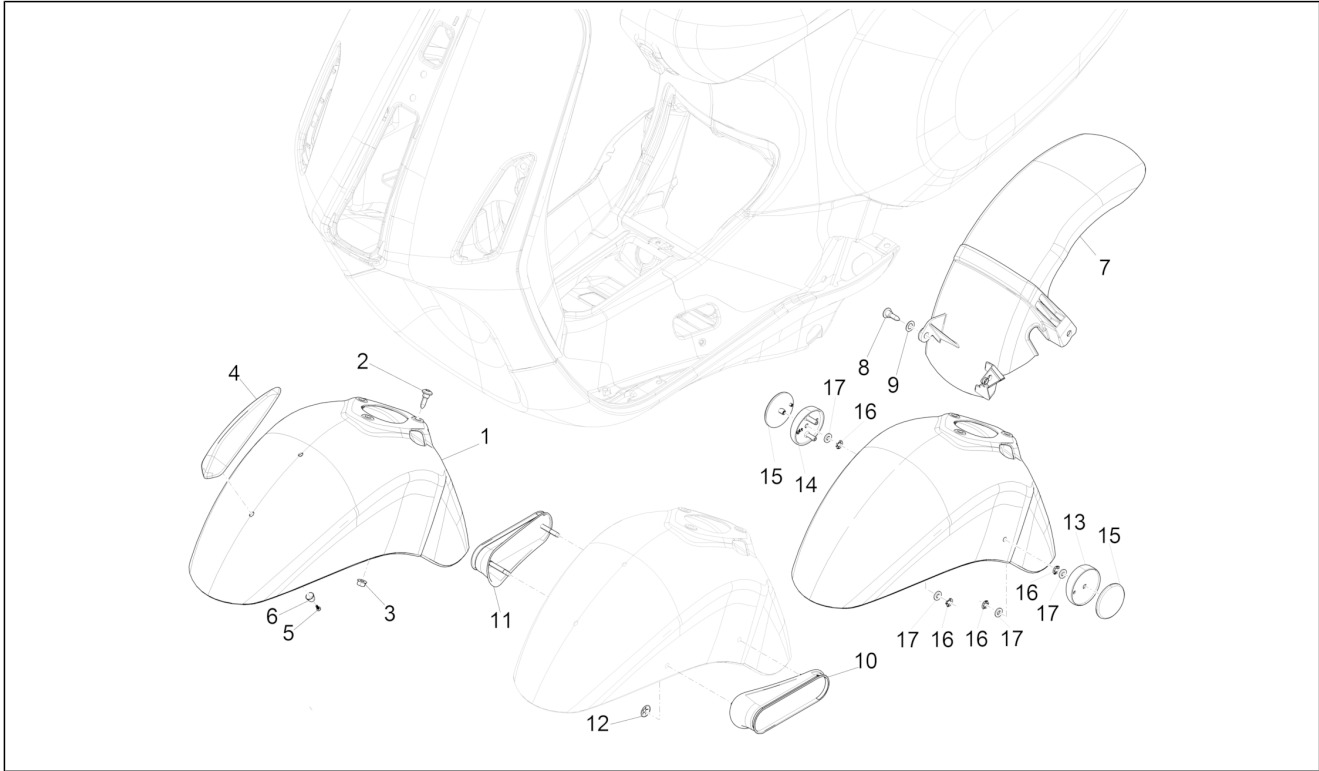

Group	Frame - Plastic parts - Coachwork
Code	02.33
Description	Wheel huosing - Mudguard
Service	1

Pos.	Code	Description	Qty	Variants
				Model version:ABS Version[ABS] 50° Version[50] Country:Australia[AU]
15		Reflector, amber	2	Country:Australia[AU] Colour:Silk grey[701/C] Model version:ABS Version[ABS] Country:Australia[AU] Colour:White[544] Country:Australia[AU] Model version:ABS Version[ABS] Colour:Brown[135/A] Country:Australia[AU] Model version:ABS Version[ABS] Colour:Competition Black[98/A] Country:Australia[AU] Model version:ABS Version[ABS] Colour:DRAGON RED[894] Country:Australia[AU] Model version:ABS Version[ABS] Colour:Midnight Blue[222/A] Country:Australia[AU] Model version:ABS Version[ABS] Colour:D05 - Blue glossy VN[D05] Model version:ABS Version[ABS] Country:Australia[AU] Colour:Beige unique 518/A[518/A] Model version:ABS Version[ABS] Country:Australia[AU] Colour:White[544] Model version:ABS Version[ABS] Yacht club version[YC] Country:Australia[AU] Colour:White[544] Model version:ABS Version[ABS] Country:Australia[AU] Colour:Midnight Blue[222/A] Model version:ABS Version[ABS] Country:Australia[AU] Colour:[283/A]