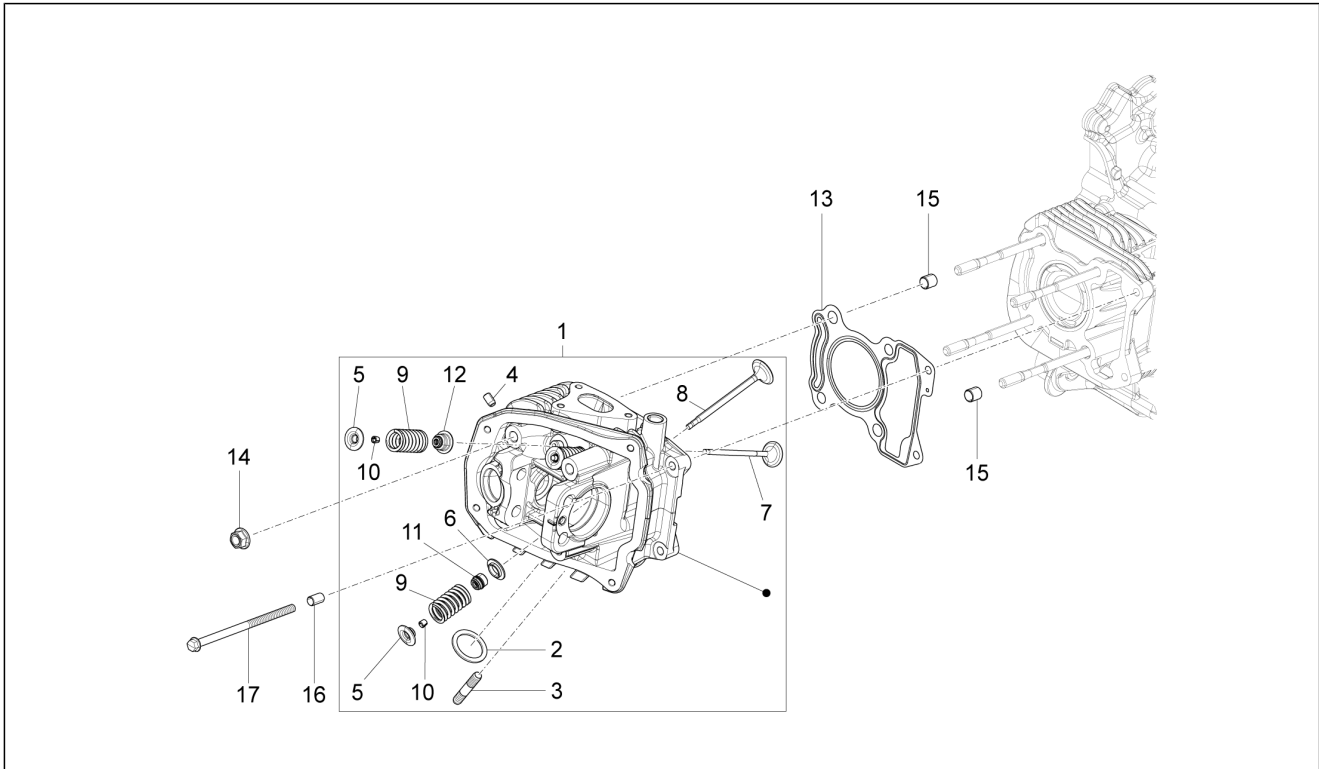

Group	Engine
Code	01.10
Description	Head unit - Valve
Service	1

Pos.	Code	Description	Qty	Variants
1		Cylinder head assembly	1	
2		Big end-silencer gasket	1	
3		Stud bolt M7	2	
4		Plug M6x10	1	
5		Upper cap	3	
6		Lower cap	1	
7		Valve, in Ø 20	2	
8		Exhaust valve Ø22	1	
9		Ext. valve spring	3	
10		Half-cone	6	
11		Valve gasket ring	1	
12		Valve gasket ring	2	
13		Cylinder head gasket	1	
14		Nut M8x1,25	4	
15		Locating dowel	2	
16		Locating dowel Ø7,5x12	2	
17		Screw w/ flange M6x110	2	