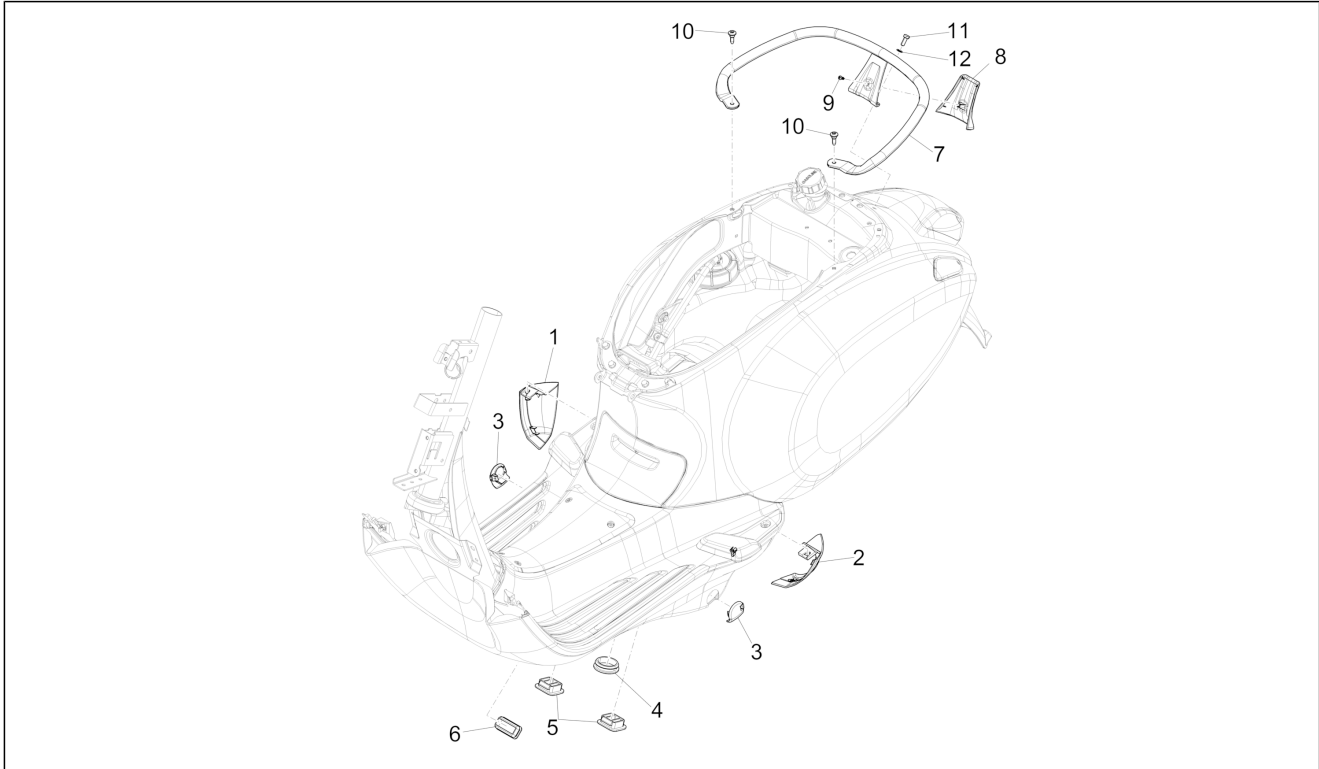

Group	Frame - Plastic parts - Coachwork
Code	02.32
Description	Side cover - Spoiler
Service	1

Pos.	Code	Description	Qty	Variants
				Colour:Brown[135/A] Model version:No ABS Version[NO ABS] Country:Indonesia[ID] Colour:Brown[135/A] Country:Taiwan[TN] Model version:ABS Version[ABS] Colour:Brown[135/A] Country:Australia[AU] Model version:ABS Version[ABS] Colour:Brown[135/A] Country:China[CN] Model version:ABS Version[ABS]
2		Left-hand spoiler terminal	1	Colour:Light blue 294/A[294/A] Model version:ABS Version[ABS] 50° Version[50] Country:Taiwan[TN] Colour:Light blue 294/A[294/A] Model version:ABS Version[ABS] 50° Version[50] Country:Thailand[TH] Colour:Light blue 294/A[294/A] Model version:ABS Version[ABS] 50° Version[50] Country:Indonesia[ID] Colour:Light blue 294/A[294/A] Model version:ABS Version[ABS] 50° Version[50] Country:Export Version[EX] Colour:Light blue 294/A[294/A] Model version:ABS Version[ABS] 50° Version[50] Country:China[CN] Colour:Light blue 294/A[294/A] Model version:ABS Version[ABS] 50° Version[50] Country:Australia[AU]
2		Left-hand spoiler terminal	1	Colour:Brown 140/A[140/A] Model version:ABS Version[ABS] 50° Version[50] Country:Taiwan[TN] Colour:Brown 140/A[140/A] Model version:ABS Version[ABS] 50° Version[50] Country:Thailand[TH] Colour:Brown 140/A[140/A]