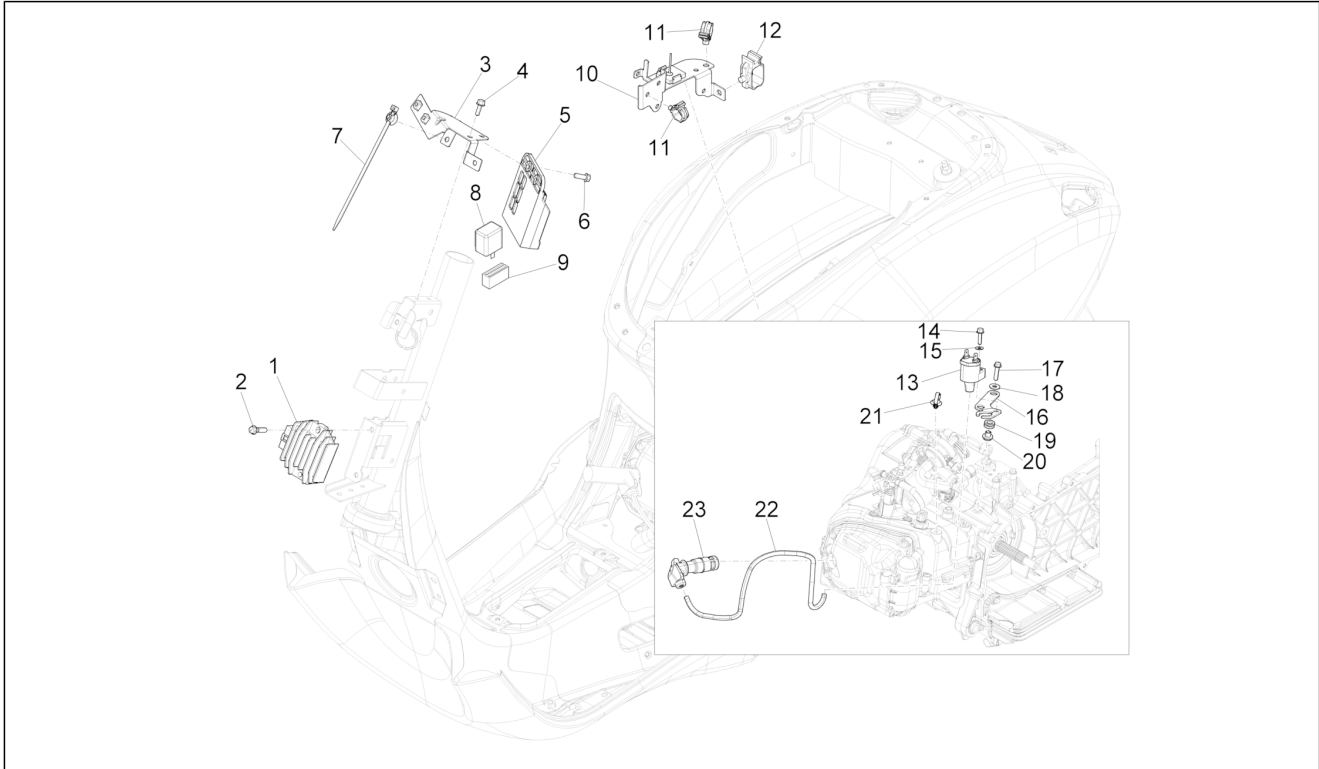

Vespa Primavera 150
EVPR000EX5 Vespa Primavera 150 4T 3V IGET ABS-NOABS
E2-E3-E4 2016 - 2019 (APAC)

Chassis prefix: RP8M8222, RP8M8221,
RP8M8241, RP8M8242
Engine prefix: M828M, M826M, M82CM,
M82GM

Group	Electrical system
Code	06.06
Description	Voltage Regulators - Electronic Control Units (ecu) - H.T. Coil
Service	1

Pos.	Code	Description	Qty	Variants
				Country:China[CN] Colour:White[544] Model version:ABS Version[ABS] Country:Export Version[EX] Colour:White[544] Model version:ABS Version[ABS] Country:China[CN] Colour:DRAGON RED[894] Model version:ABS Version[ABS] Country:China[CN] Colour:[283/A] Model version:ABS Version[ABS] Country:China[CN] Colour:BLACK[79/A] Model version:ABS Version[ABS] Country:Japan[JP] Colour:[283/A] Model version:ABS Version[ABS] Country:Japan[JP] Colour:White[544] Model version:ABS Version[ABS] Country:Japan[JP] Colour:BLACK[79/A] Model version:ABS Version[ABS] Country:Export Version[EX] Colour:Silk grey[701/C] Model version:ABS Version[ABS] Country:Export Version[EX] Colour:[283/A] Model version:ABS Version[ABS] Country:Export Version[EX] Colour:White[544] Model version:ABS Version[ABS] Country:Australia[AU] Colour:Midnight Blue[222/A] Model version:ABS Version[ABS] Country:Australia[AU] Colour:[283/A]