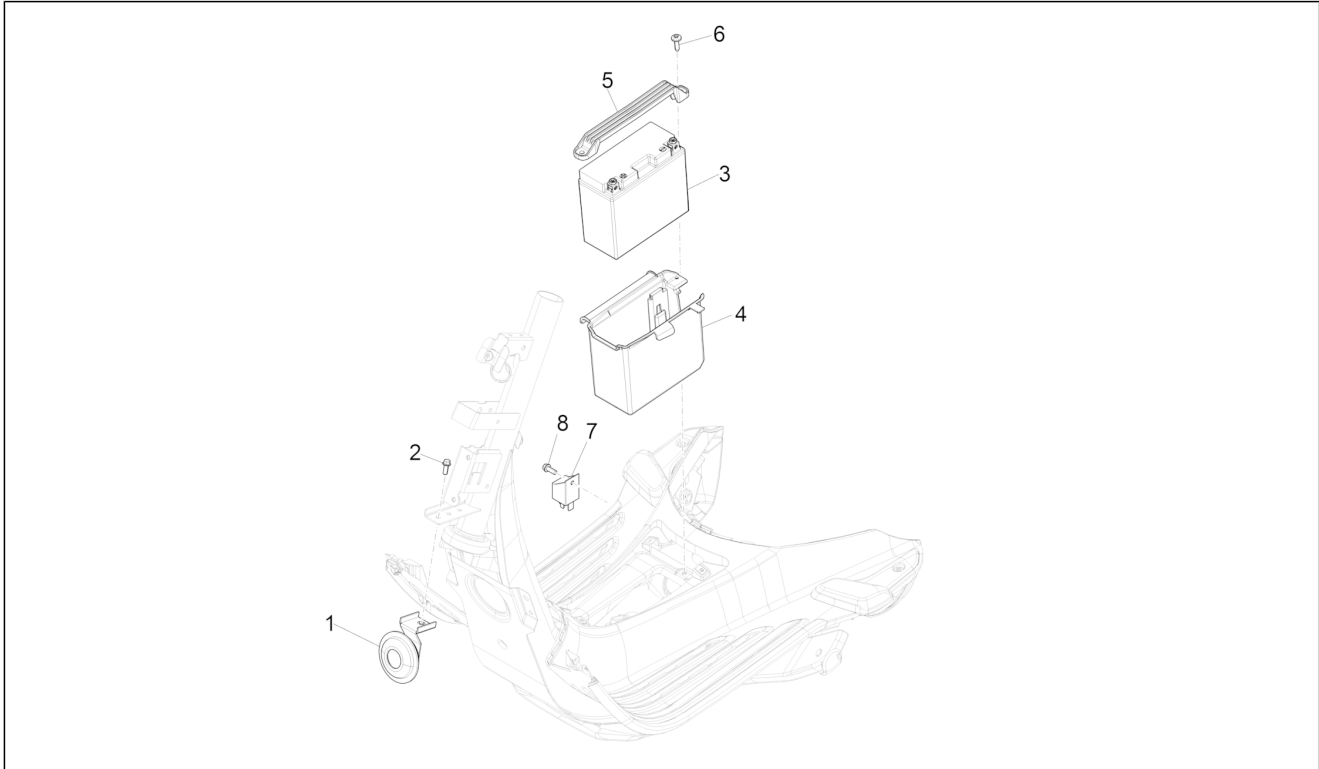

Group	Electrical system
Code	06.05
Description	Remote control switches - Battery - Horn
Service	1

Pos.	Code	Description	Qty	Variants
				Country:Japan[JP] Colour:White[544] Model version:ABS Version[ABS] Yacht club version[YC] Country:China[CN] Colour:White[544] Model version:ABS Version[ABS] Country:Export Version[EX] Colour:BLACK[79/A] Model version:ABS Version[ABS] Country:Export Version[EX] Colour:White[544] Model version:ABS Version[ABS] Country:Thailand[TH] Colour:Midnight Blue[222/A] Model version:ABS Version[ABS] Country:Export Version[EX] Colour:Silk grey[701/C] Model version:ABS Version[ABS] Country:Thailand[TH] Colour:DRAGON RED[894] Model version:ABS Version[ABS] Country:Thailand[TH] Colour:White[544] Model version:ABS Version[ABS] Country:Taiwan[TN] Colour:Competition Black[98/A] Model version:ABS Version[ABS] Country:Thailand[TH] Colour:Beige unique 518/A[518/A] Model version:ABS Version[ABS] Country:Thailand[TH] Colour:White[544] Model version:ABS Version[ABS] Country:Australia[AU] Colour:Silk grey[701/C] Model version:ABS Version[ABS] Country:Australia[AU] Colour:Beige unique 518/A[518/A]