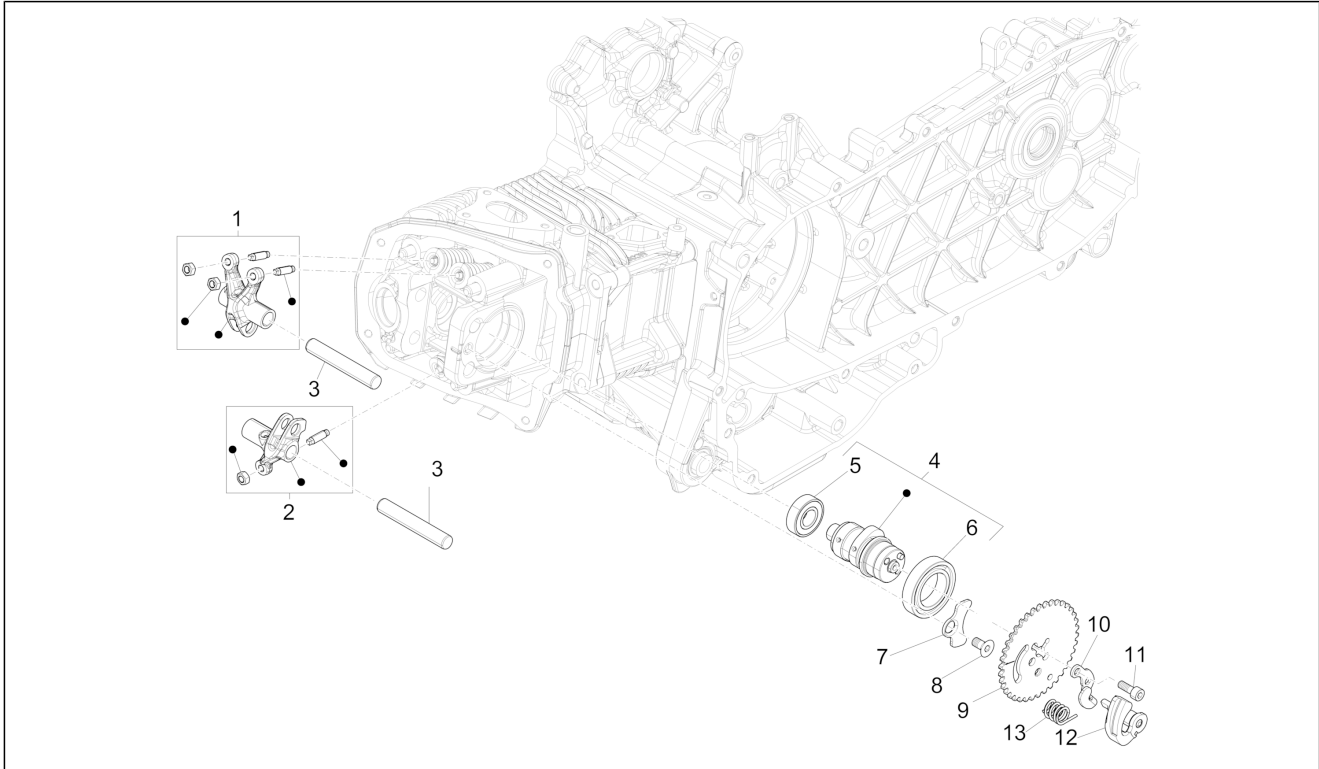

Group	Engine
Code	01.11
Description	Rocking levers support unit
Service	1

Pos.	Code	Description	Qty	Variants
4		Camshaft cpl. "2"	1	Colour:DRAGON RED[894] Model version:ABS Version[ABS] Country:China[CN] Country:Australia[AU] Taiwan[TN] Japan[JP] Colour:D05 - Blue glossy VN[D05] Model version:ABS Version[ABS] Country:China[CN] Colour:D05 - Blue glossy VN[D05] Model version:ABS Version[ABS] Country:Australia[AU] Colour:D05 - Blue glossy VN[D05] Model version:ABS Version[ABS] Country:Japan[JP] Colour:D05 - Blue glossy VN[D05] Model version:ABS Version[ABS] Country:Indonesia[ID] Colour:Beige unique 518/A[518/A] Model version:ABS Version[ABS] Country:Indonesia[ID] Colour:Beige unique 518/A[518/A] Model version:ABS Version[ABS] Country:Japan[JP] Colour:Beige unique 518/A[518/A] Model version:ABS Version[ABS] Country:Australia[AU] Colour:Midnight Blue[222/A] Model version:ABS Version[ABS] Country:China[CN] Colour:Silk grey[701/C] Model version:ABS Version[ABS] Country:China[CN] Colour:White[544] Model version:ABS Version[ABS] Yacht club version[YC] Country:Taiwan[TN] Colour:White[544] Model version:ABS Version[ABS] Yacht club version[YC] Country:Australia[AU]