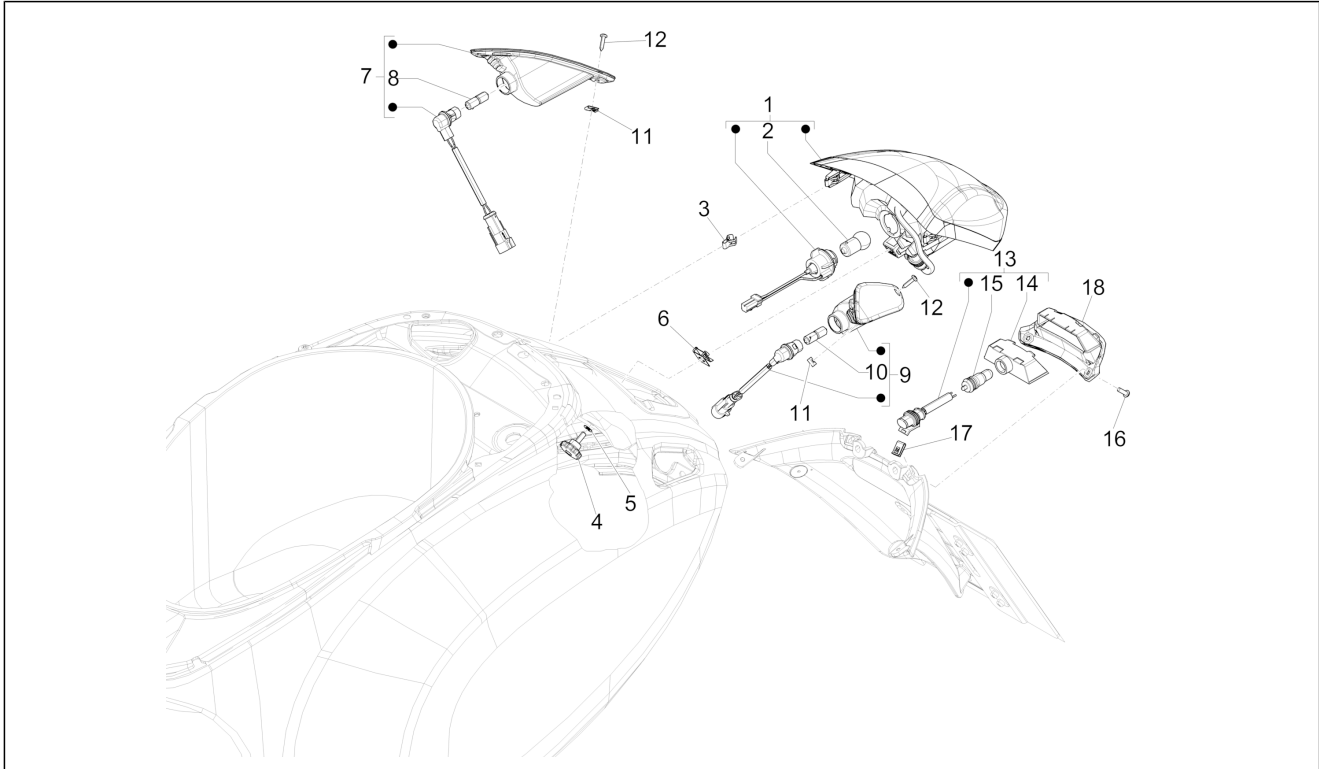

Group	Electrical system
Code	06.04
Description	Rear headlamps - Turn signal lamps
Service	1

Pos.	Code	Description	Qty	Variants
				Country:China[CN] Colour:D05 - Blue glossy VN[D05] Model version:ABS Version[ABS] Country:Australia[AU] Colour:D05 - Blue glossy VN[D05] Model version:ABS Version[ABS] Country:Japan[JP] Colour:D05 - Blue glossy VN[D05] Model version:ABS Version[ABS] Country:Indonesia[ID] Colour:Beige unique 518/A[518/A] Model version:ABS Version[ABS] Country:Indonesia[ID] Colour:Beige unique 518/A[518/A] Model version:ABS Version[ABS] Country:Japan[JP] Colour:Beige unique 518/A[518/A] Model version:ABS Version[ABS] Country:Australia[AU] Colour:Silk grey[701/C] Model version:ABS Version[ABS] Country:Export Version[EX] Colour:Midnight Blue[222/A] Model version:ABS Version[ABS] Country:China[CN] Colour:Silk grey[701/C] Model version:ABS Version[ABS] Country:China[CN] Colour:White[544] Model version:ABS Version[ABS] Country:Indonesia[ID] Colour:DRAGON RED[894] Model version:ABS Version[ABS] Country:Indonesia[ID] Colour:White[544] Model version:ABS Version[ABS] Yacht club version[YC] Country:Taiwan[TN] Colour:White[544]