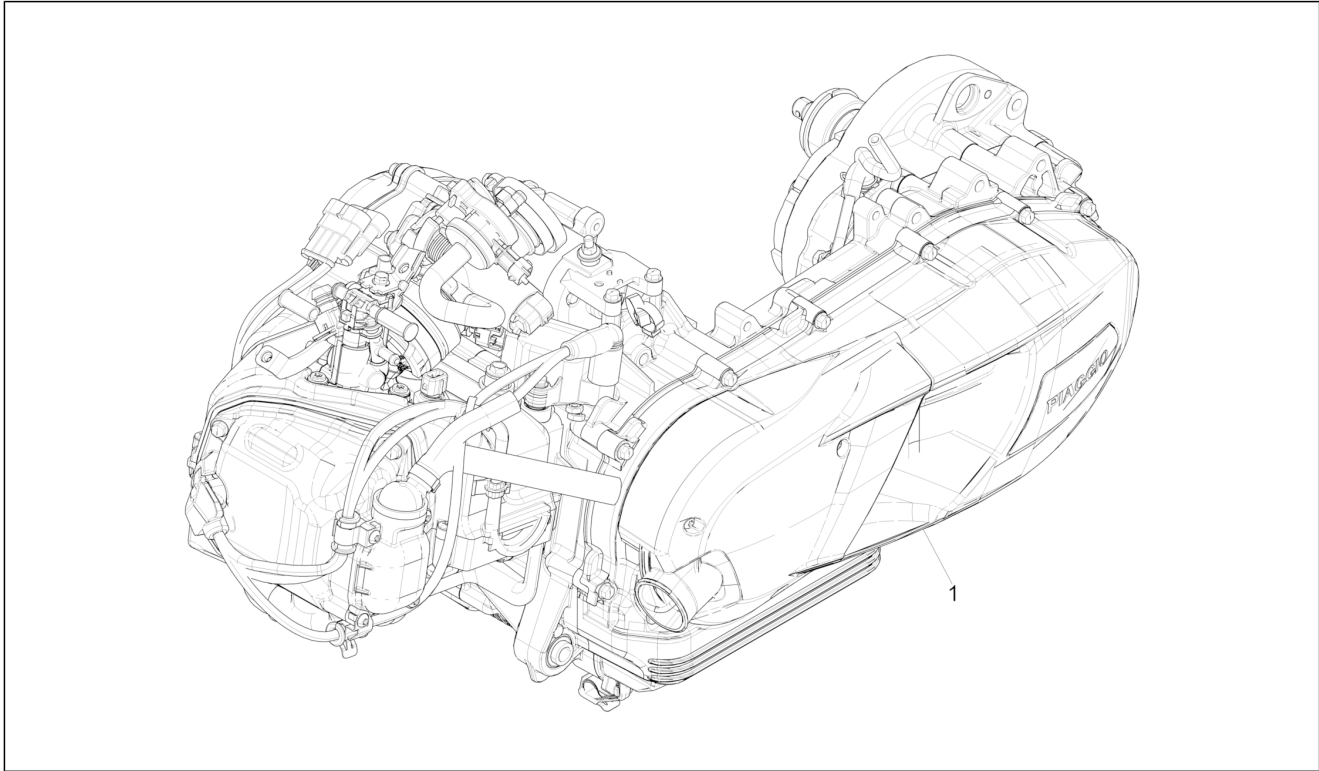

Vespa Primavera 150
EVPR000EX5 Vespa Primavera 150 4T 3V IGET ABS-NOABS
E2-E3-E4 2016 - 2019 (APAC)

Chassis prefix: RP8M8222, RP8M8221,
RP8M8241, RP8M8242
Engine prefix: M828M, M826M, M82CM,
M82GM

Group	Engine
Code	01.02
Description	Engine, assembly
Service	1

Pos.	Code	Description	Qty	Variants
				Country:Japan[JP] Colour:BLACK[79/A] Model version:ABS Version[ABS] Country:Japan[JP] Colour:Brown 140/A[140/A] Model version:ABS Version[ABS] 50° Version[50] Country:Taiwan[TN] Colour:Silk grey[701/C] Model version:ABS Version[ABS] Country:China[CN] Colour:Beige unique 518/A[518/A] Model version:ABS Version[ABS] Country:China[CN] Colour:Midnight Blue[222/A] Model version:ABS Version[ABS] Country:China[CN] Colour:Midnight Blue[222/A] Model version:ABS Version[ABS] Country:Taiwan[TN] Colour:DRAGON RED[894] Model version:ABS Version[ABS] Country:Taiwan[TN] Colour:Silk grey[701/C] Model version:ABS Version[ABS] Country:Taiwan[TN] Colour:BLACK[79/A] Model version:ABS Version[ABS] Country:Taiwan[TN] Colour:Beige unique 518/A[518/A] Model version:ABS Version[ABS] Country:Taiwan[TN] Colour:White[544] Model version:ABS Version[ABS] Country:Japan[JP] Colour:Midnight Blue[222/A] Model version:ABS Version[ABS] Country:Japan[JP] Colour:Silk grey[701/C]