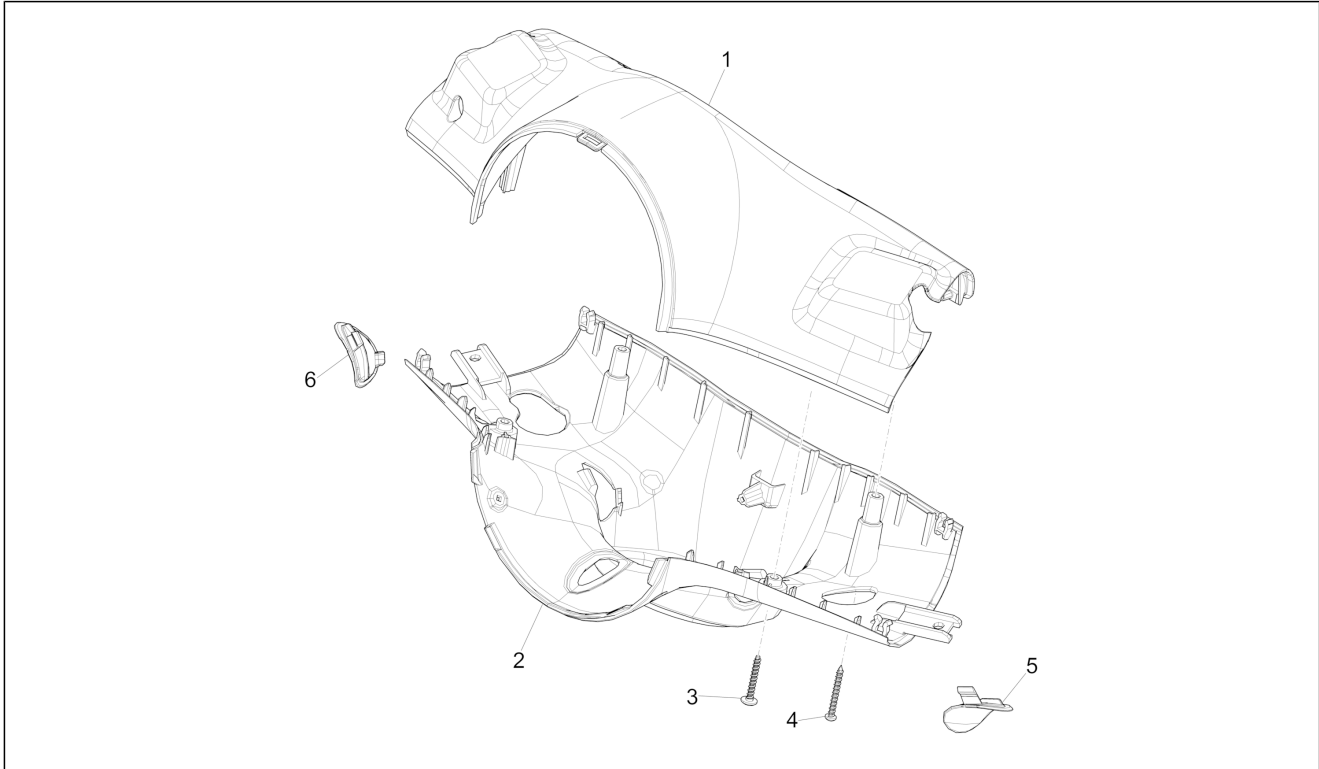

Group	Handlebars/Steering
Code	03.01
Description	Handlebars coverages
Service	1

Pos.	Code	Description	Qty	Variants
				Colour:Silk grey[701/C] Model version:ABS Version[ABS] Country:China[CN] Colour:Silk grey[701/C] Model version:ABS Version[ABS] Country:Indonesia[ID] Colour:Silk grey[701/C] Model version:ABS Version[ABS] Country:Export Version[EX] Colour:Silk grey[701/C] Model version:ABS Version[ABS] Country:Thailand[TH] Colour:Silk grey[701/C] Model version:ABS Version[ABS] Country:Thailand[TH] Colour:Silk grey[701/C] Model version:ABS Version[ABS] Country:Indonesia[ID] Colour:Silk grey[701/C] Model version:ABS Version[ABS] Country:Australia[AU] Colour:Silk grey[701/C] Model version:ABS Version[ABS] Country:China[CN] Colour:Silk grey[701/C] Model version:ABS Version[ABS] Country:Taiwan[TN] Colour:Silk grey[701/C] Model version:ABS Version[ABS] Country:Japan[JP]
5		LH plug	1	
5		LH plug	1	Colour:D05 - Blue glossy VN[D05] Model version:ABS Version[ABS] Country:Export Version[EX] Colour:D05 - Blue glossy VN[D05] Model version:ABS Version[ABS] Country:China[CN]