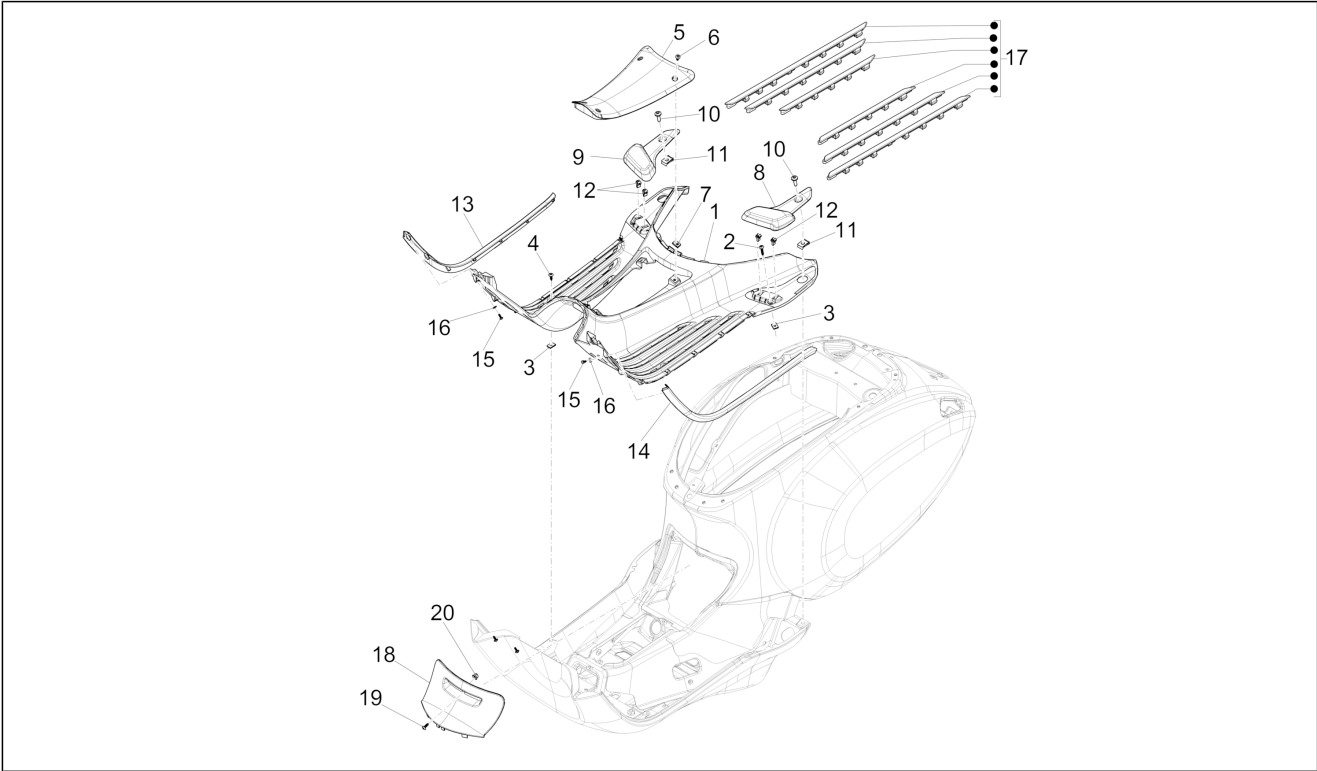

Vespa Primavera 150
EVPR000EX5 Vespa Primavera 150 4T 3V IGET ABS-NOABS
E2-E3-E4 2016 - 2019 (APAC)

Chassis prefix: RP8M8222, RP8M8221,
RP8M8241, RP8M8242
Engine prefix: M828M, M826M, M82CM,
M82GM

Group	Frame - Plastic parts - Coachwork
Code	02.31
Description	Central cover - Footrests
Service	1

Pos.	Code	Description	Qty	Variants
				Colour:Silk grey[701/C] Model version:ABS Version[ABS] Country:Taiwan[TN] Colour:BLACK[79/A] Model version:ABS Version[ABS] Country:Taiwan[TN] Colour:Beige unique 518/A[518/A] Model version:ABS Version[ABS] Country:Taiwan[TN] Colour:BLACK[79/A] Model version:ABS Version[ABS] Country:Australia[AU] Colour:White[544] Model version:ABS Version[ABS] Country:Japan[JP] Colour:Midnight Blue[222/A] Model version:ABS Version[ABS] Country:Japan[JP] Colour:Silk grey[701/C] Model version:ABS Version[ABS] Country:Japan[JP] Colour:Light blue 294/A[294/A] Model version:ABS Version[ABS] 50° Version[50] Country:Taiwan[TN] Colour:Light blue 294/A[294/A] Model version:ABS Version[ABS] 50° Version[50] Country:Thailand[TH] Colour:Light blue 294/A[294/A] Model version:ABS Version[ABS] 50° Version[50] Country:Indonesia[ID] Colour:Light blue 294/A[294/A] Model version:ABS Version[ABS] 50° Version[50] Country:Export Version[EX] Colour:Light blue 294/A[294/A] Model version:ABS Version[ABS] 50° Version[50] Country:China[CN] Colour:Light blue 294/A[294/A] Model version:ABS Version[ABS] 50° Version[50]