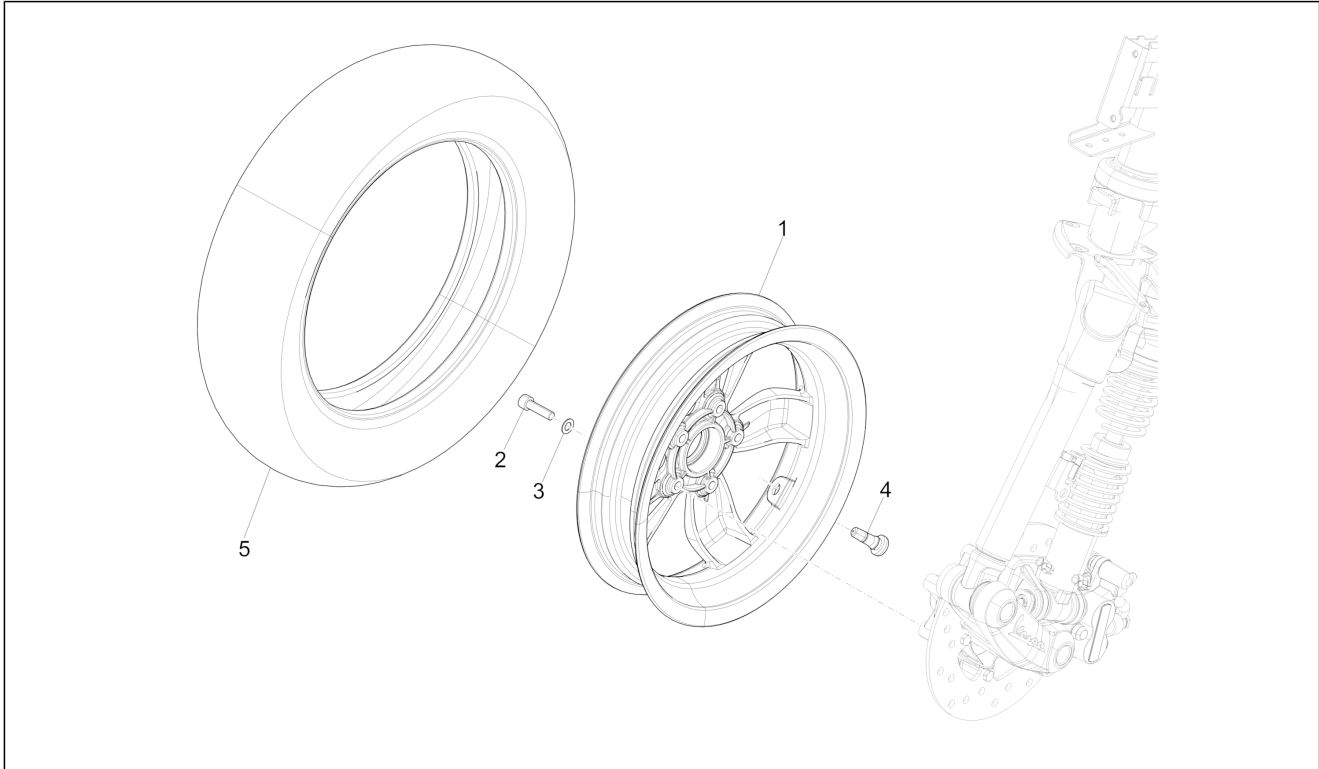

Group	Suspensions - Wheels
Code	04.11
Description	Front wheel
Service	1

Pos.	Code	Description	Qty	Variants
1		Front wheel 3.00x12"	1	Colour:White[544] Model version:ABS Version[ABS] Country:Taiwan[TN] Colour:Midnight Blue[222/A] Model version:ABS Version[ABS] Country:Taiwan[TN] Colour:Silk grey[701/C] Model version:ABS Version[ABS] Country:Taiwan[TN] Colour:DRAGON RED[894] Model version:ABS Version[ABS] Country:Taiwan[TN] Colour:BLACK[79/A] Model version:ABS Version[ABS] Country:Taiwan[TN] Colour:Midnight Blue[222/A] Model version:ABS Version[ABS] Country:China[CN] Colour:Silk grey[701/C] Model version:ABS Version[ABS] Country:China[CN] Colour:Midnight Blue[222/A] Model version:ABS Version[ABS] Country:Japan[JP] Colour:Beige[598] Model version:ABS Version[ABS] Country:Export Version[EX] Colour:[283/A] Model version:ABS Version[ABS] Country:Taiwan[TN] Colour:Midnight Blue[222/A] Model version:ABS Version[ABS] Country:Export Version[EX] Colour:DRAGON RED[894] Model version:ABS Version[ABS] Country:Export Version[EX] Colour:BLACK[79/A] Model version:ABS Version[ABS]