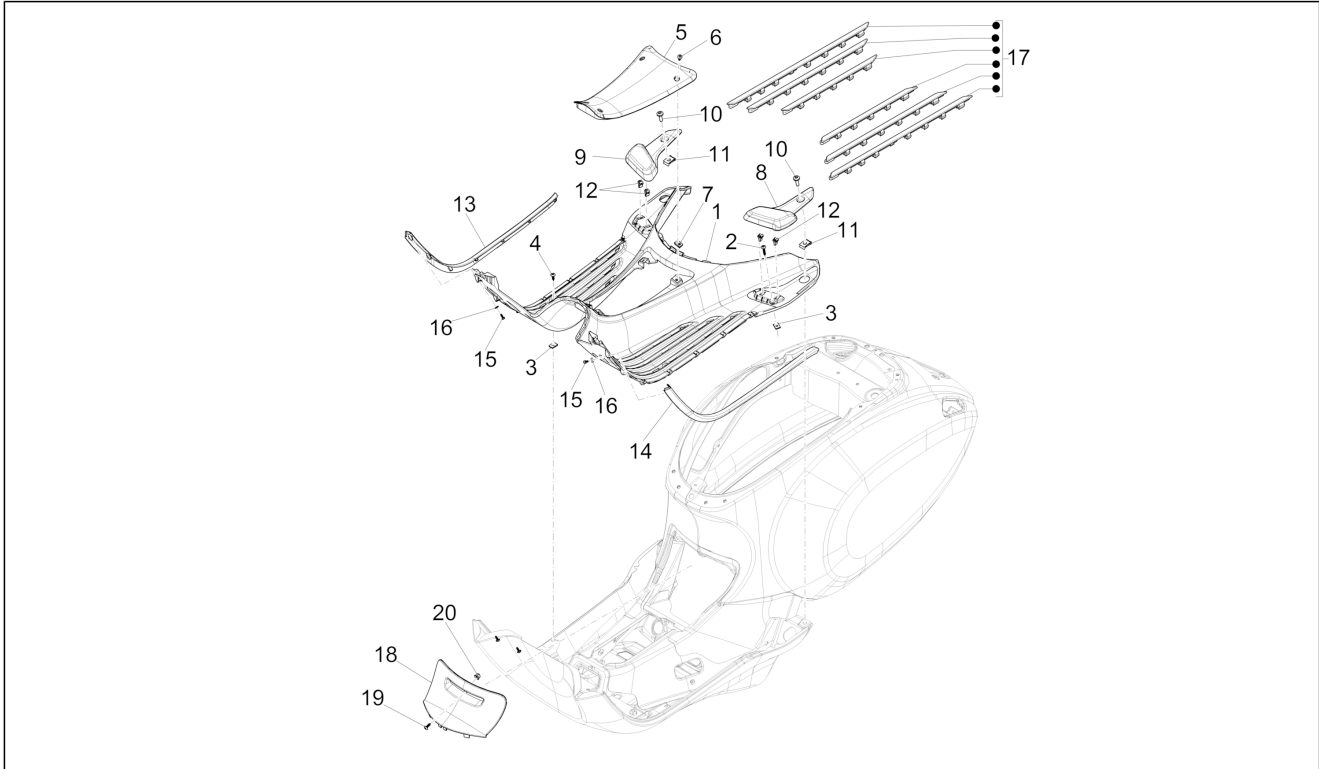

Vespa Primavera 150
EVPR000EX5 Vespa Primavera 150 4T 3V IGET ABS-NOABS
E2-E3-E4 2016 - 2019 (APAC)

Chassis prefix: RP8M8222, RP8M8221,
RP8M8241, RP8M8242
Engine prefix: M828M, M826M, M82CM,
M82GM

Group	Frame - Plastic parts - Coachwork
Code	02.31
Description	Central cover - Footrests
Service	1

Pos.	Code	Description	Qty	Variants
				Model version:ABS Version[ABS] Country:Japan[JP] Colour:Midnight Blue[222/A] Model version:ABS Version[ABS] Country:Japan[JP] Colour:Silk grey[701/C] Model version:ABS Version[ABS] Country:Japan[JP] Colour:Light blue 294/A[294/A] Model version:ABS Version[ABS] 50° Version[50] Country:Taiwan[TN] Colour:Light blue 294/A[294/A] Model version:ABS Version[ABS] 50° Version[50] Country:Thailand[TH] Colour:Light blue 294/A[294/A] Model version:ABS Version[ABS] 50° Version[50] Country:Indonesia[ID] Colour:Light blue 294/A[294/A] Model version:ABS Version[ABS] 50° Version[50] Country:Export Version[EX] Colour:Light blue 294/A[294/A] Model version:ABS Version[ABS] 50° Version[50] Country:China[CN] Colour:Light blue 294/A[294/A] Model version:ABS Version[ABS] 50° Version[50] Country:Australia[AU] Colour:D05 - Blue glossy VN[D05] Model version:ABS Version[ABS] Country:Thailand[TH] Colour:White[544] Model version:ABS Version[ABS] Country:Indonesia[ID] Colour:BLACK[79/A] Model version:ABS Version[ABS] Country:China[CN] Colour:White[544] Model version:ABS Version[ABS] Country:China[CN]