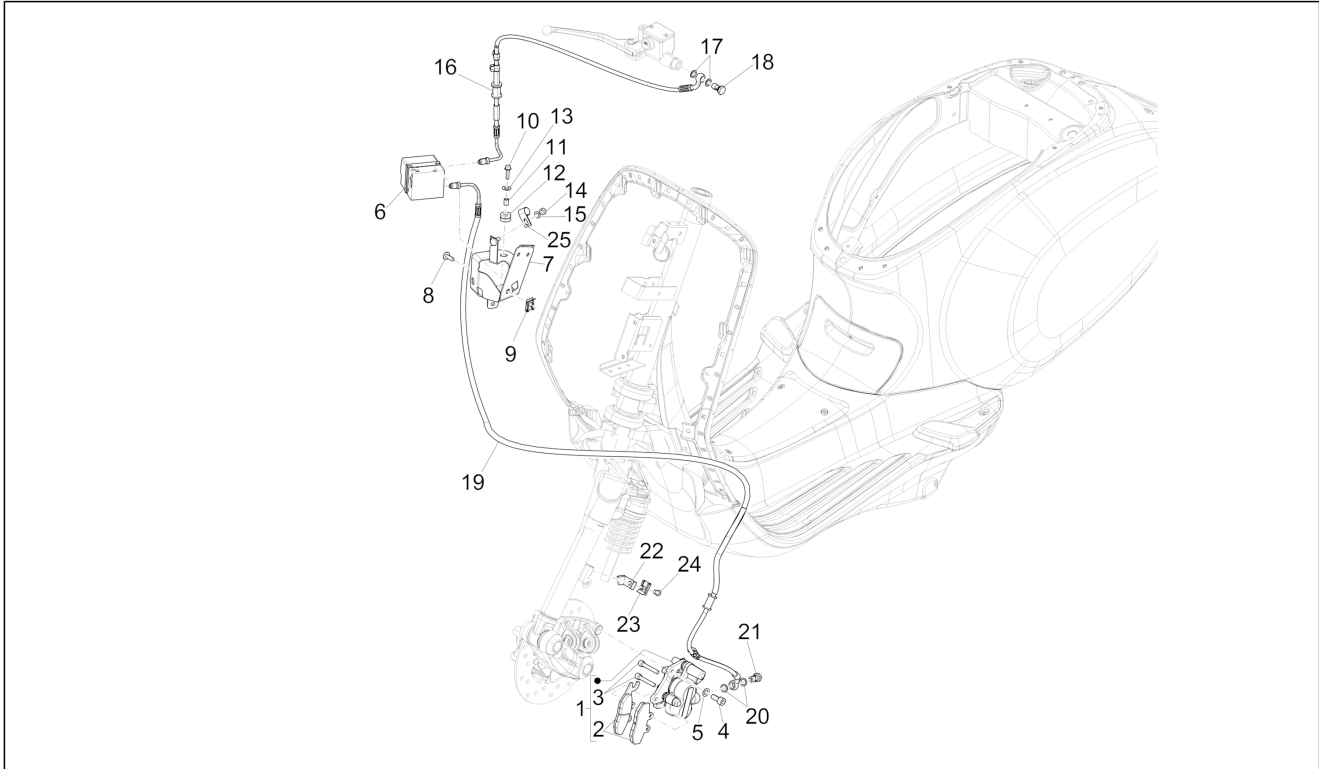

Group	Braking system - Transmissions
Code	05.02
Description	Brakes pipes - Calipers (ABS)
Service	1

Pos.	Code	Description	Qty	Variants
1		Front brake caliper Heng Tong	1	
2		Brake pads couple Heng Tong	1	
3		Brake supp. plate pin	2	
4		screw	2	
5		Spring washer	2	
6		ABS electro-hydraulic control unit	1	
7		Control unit sup. bracket	1	
8		Screw M6x16	3	
9		Spring plate M6	3	
10		screw M5x21	3	
11		Spacer	6	
12		Pad	3	
13		Washer 5.3x10x10	3	
14		Nut M6	1	
15		Spring washer 12x6,4x0,5	1	
16		ABS unit - right brake pump pipe	1	
17		Gasket	2	
18		Oil pipe screw M10x18	1	
19		Front clamp ABS unit pipe	1	
19		Front clamp ABS unit pipe	1	
19		Front clamp ABS unit pipe	1	
20		Gasket	2	
21		Oil pipe screw M10x18	1	
22		Wiring clip	1	
23		Spring plate M6	1	
24		Hex socket screw M6x12	1	
25		Hose clamp	1