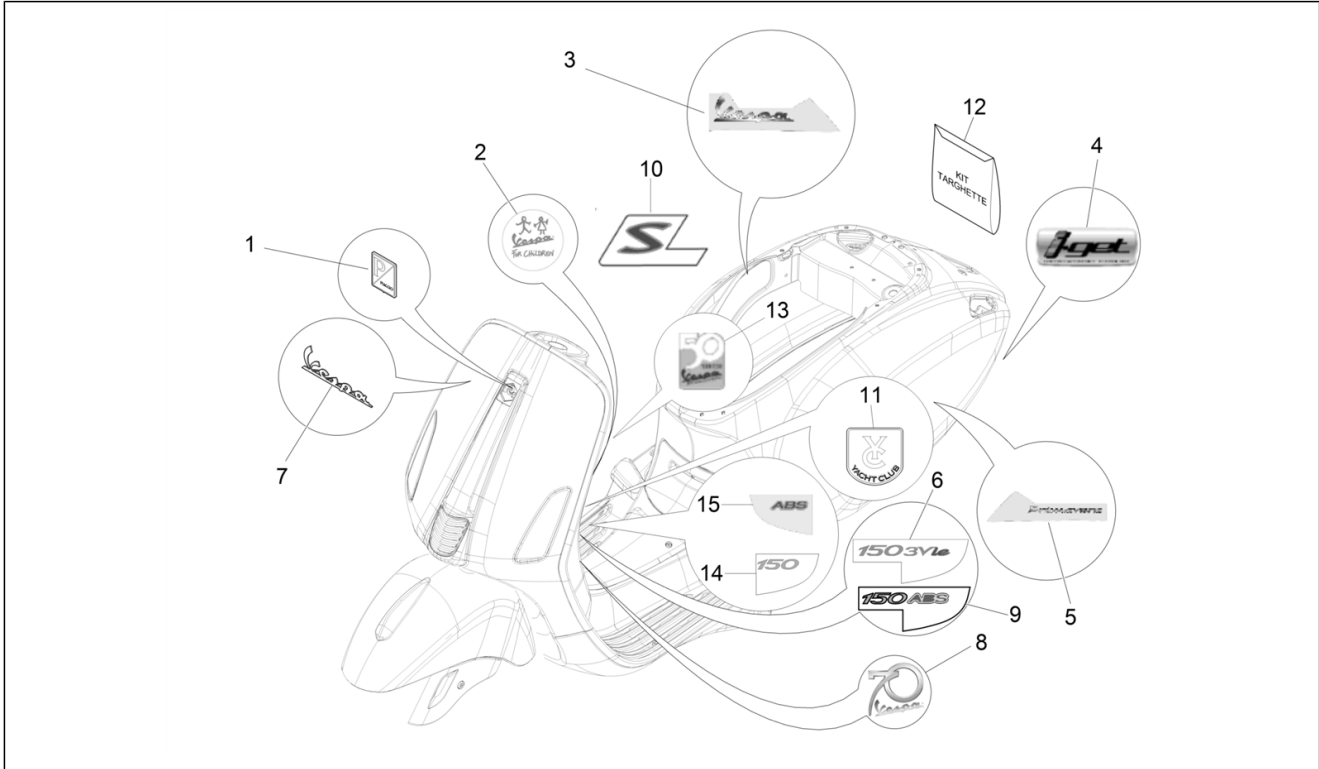

Vespa Primavera 150
EVPR000EX5 Vespa Primavera 150 4T 3V IGET ABS-NOABS
E2-E3-E4 2016 - 2019 (APAC)

Chassis prefix: RP8M8222, RP8M8221,
RP8M8241, RP8M8242
Engine prefix: M828M, M826M, M82CM,
M82GM

Group	Frame - Plastic parts - Coachwork
Code	02.38
Description	Plates - Emblems
Service	1

Pos.	Code	Description	Qty	Variants
				Country:Export Version[EX] Colour:White[544] Model version:ABS Version[ABS] Country:Australia[AU] Colour:Midnight Blue[222/A] Model version:ABS Version[ABS] Country:Australia[AU] Colour:[283/A] Model version:ABS Version[ABS] Country:Australia[AU] Colour:DRAGON RED[894] Model version:ABS Version[ABS] Country:Australia[AU] Colour:White[544] Model version:ABS Version[ABS] Country:Thailand[TH] Colour:Midnight Blue[222/A] Model version:ABS Version[ABS] Country:Export Version[EX] Colour:DRAGON RED[894] Model version:ABS Version[ABS] Country:Thailand[TH] Colour:Silk grey[701/C] Model version:ABS Version[ABS] Country:Thailand[TH] Colour:BLACK[79/A] Model version:ABS Version[ABS] Country:Thailand[TH] Colour:White[544] Model version:ABS Version[ABS] Country:Thailand[TH] Colour:Silk grey[701/C] Model version:ABS Version[ABS] Country:Thailand[TH] Colour:DRAGON RED[894] Model version:ABS Version[ABS] Country:Thailand[TH] Colour:[283/A]