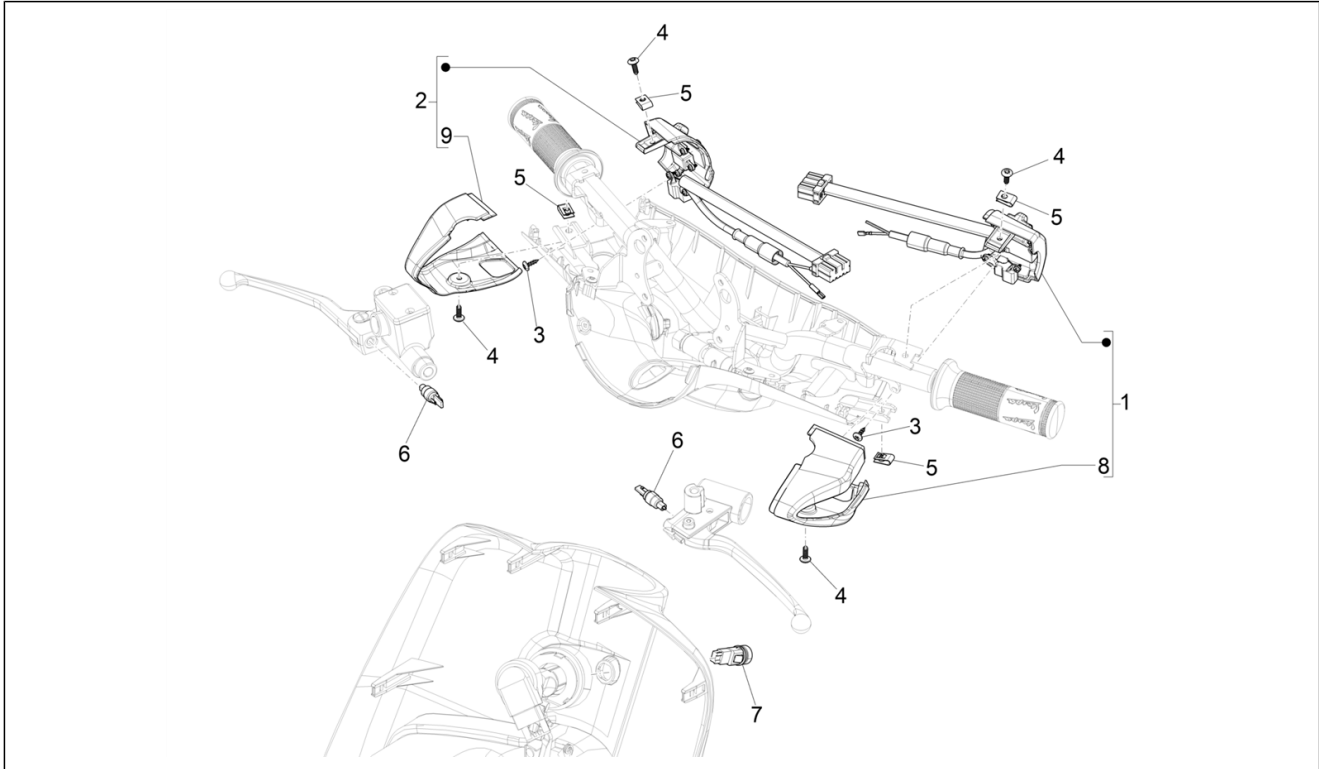

Vespa Primavera 150
EVPR000EX5 Vespa Primavera 150 4T 3V IGET ABS-NOABS
E2-E3-E4 2016 - 2019 (APAC)

Chassis prefix: RP8M8222, RP8M8221,
RP8M8241, RP8M8242
Engine prefix: M828M, M826M, M82CM,
M82GM

Group	Electrical system
Code	06.01
Description	Selectors - Switches - Buttons
Service	1

Pos.	Code	Description	Qty	Variants
				Country:Thailand[TH] Colour:Midnight Blue[222/A] Model version:ABS Version[ABS] Country:Export Version[EX] Colour:Silk grey[701/C] Model version:ABS Version[ABS] Country:Thailand[TH] Colour:DRAGON RED[894] Model version:ABS Version[ABS] Country:Thailand[TH] Colour:White[544] Model version:ABS Version[ABS] Country:Taiwan[TN] Colour:Competition Black[98/A] Model version:ABS Version[ABS] Country:Thailand[TH] Colour:Beige unique 518/A[518/A] Model version:ABS Version[ABS] Country:Thailand[TH] Colour:White[544] Model version:ABS Version[ABS] Country:Australia[AU] Colour:Silk grey[701/C] Model version:ABS Version[ABS] Country:Australia[AU] Colour:Beige unique 518/A[518/A] Model version:ABS Version[ABS] Country:Export Version[EX] Colour:White[544] Model version:ABS Version[ABS] Country:Taiwan[TN] Colour:White[544] Model version:ABS Version[ABS] Yacht club version[YC] Country:Thailand[TH] Colour:DRAGON RED[894] Model version:ABS Version[ABS] Country:Japan[JP] Colour:Midnight Blue[222/A]