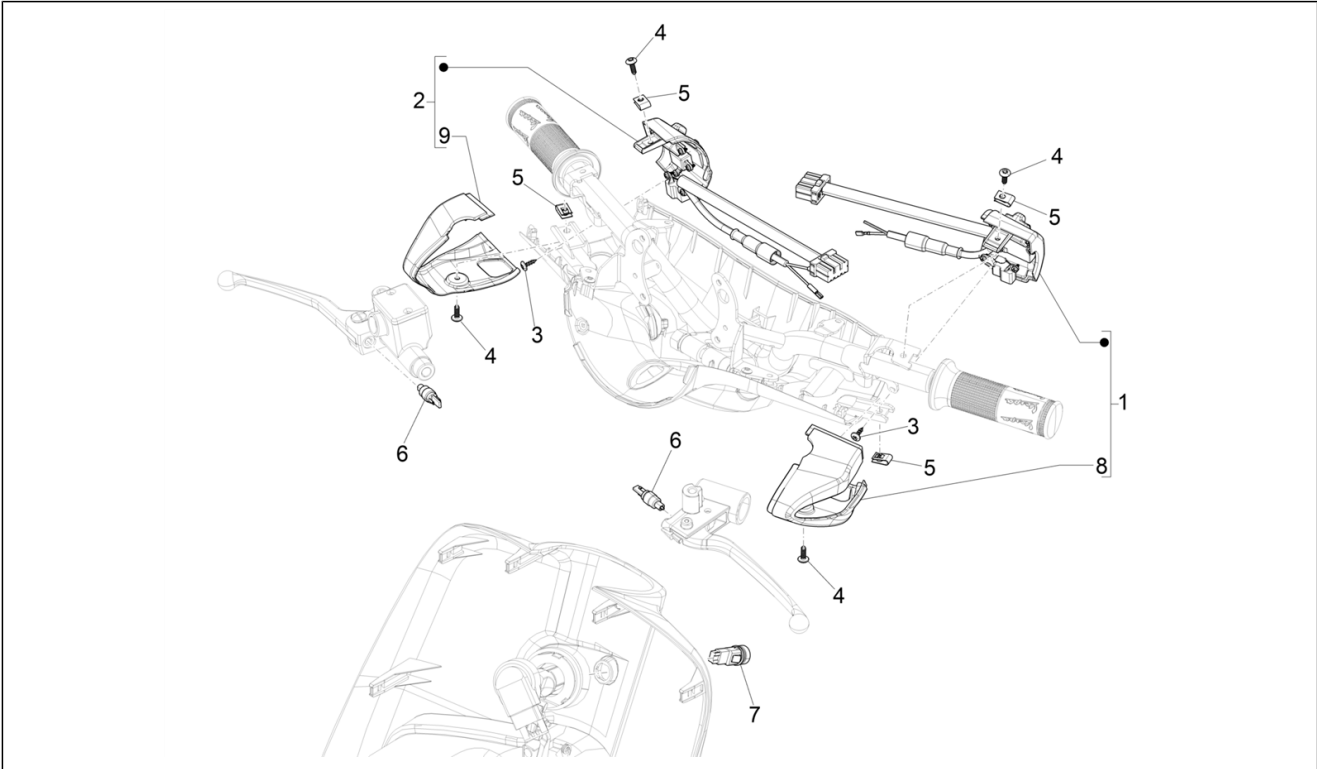

Vespa Primavera 150
EVPR000EX5 Vespa Primavera 150 4T 3V IGET ABS-NOABS
E2-E3-E4 2016 - 2019 (APAC)

Chassis prefix: RP8M8222, RP8M8221,
RP8M8241, RP8M8242
Engine prefix: M828M, M826M, M82CM,
M82GM

Group	Electrical system
Code	06.01
Description	Selectors - Switches - Buttons
Service	1

Pos.	Code	Description	Qty	Variants
				Model version:ABS Version[ABS] Country:Australia[AU] Colour:Beige unique 518/A[518/A] Model version:ABS Version[ABS] Country:Export Version[EX] Colour:White[544] Model version:ABS Version[ABS] Yacht club version[YC] Country:Thailand[TH] Colour:Midnight Blue[222/A] Model version:ABS Version[ABS] Country:Australia[AU] Colour:DRAGON RED[894] Model version:ABS Version[ABS] Country:Australia[AU] Colour:Brown 140/A[140/A] Model version:ABS Version[ABS] 50° Version[50] Country:Taiwan[TN] Colour:Brown 140/A[140/A] Model version:ABS Version[ABS] 50° Version[50] Country:Thailand[TH] Colour:Brown 140/A[140/A] Model version:ABS Version[ABS] 50° Version[50] Country:Indonesia[ID] Colour:Brown 140/A[140/A] Model version:ABS Version[ABS] 50° Version[50] Country:Export Version[EX] Colour:Brown 140/A[140/A] Model version:ABS Version[ABS] 50° Version[50] Country:Australia[AU] Colour:Silk grey[701/C] Model version:ABS Version[ABS] Country:China[CN] Colour:Beige unique 518/A[518/A] Model version:ABS Version[ABS] Country:China[CN] Colour:Midnight Blue[222/A] Model version:ABS Version[ABS] Country:China[CN]