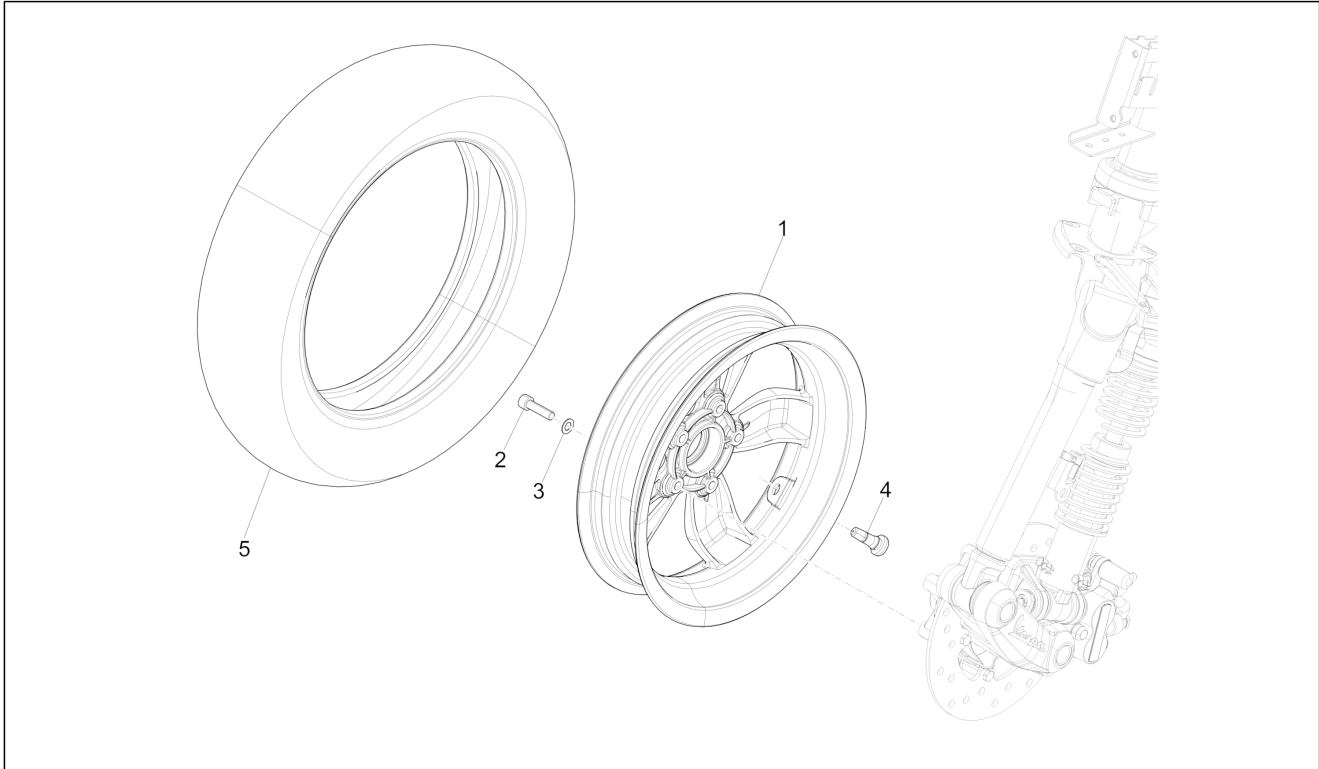

Group	Suspensions - Wheels
Code	04.11
Description	Front wheel
Service	1

Pos.	Code	Description	Qty	Variants
				Colour:White[544] Model version:ABS Version[ABS] Country:Indonesia[ID] Colour:Midnight Blue[222/A] Model version:ABS Version[ABS] Country:Indonesia[ID] Colour:Silk grey[701/C] Model version:ABS Version[ABS] Country:Indonesia[ID] Colour:BLACK[79/A] Model version:ABS Version[ABS] Country:Indonesia[ID] Colour:DRAGON RED[894] Model version:ABS Version[ABS] Country:Indonesia[ID] Colour:BLACK[79/A] Model version:ABS Version[ABS] Country:Australia[AU] Colour:Competition Black[98/A] Model version:ABS Version[ABS] Country:Thailand[TH] Colour:Beige unique 518/A[518/A] Model version:ABS Version[ABS] Country:Thailand[TH] Colour:White[544] Model version:ABS Version[ABS] Country:Australia[AU] Colour:Silk grey[701/C] Model version:ABS Version[ABS] Country:Australia[AU] Colour:Beige unique 518/A[518/A] Model version:ABS Version[ABS] Country:Export Version[EX] Colour:White[544] Model version:ABS Version[ABS] Country:Taiwan[TN] Colour:White[544] Model version:ABS Version[ABS] Yacht club version[YC]