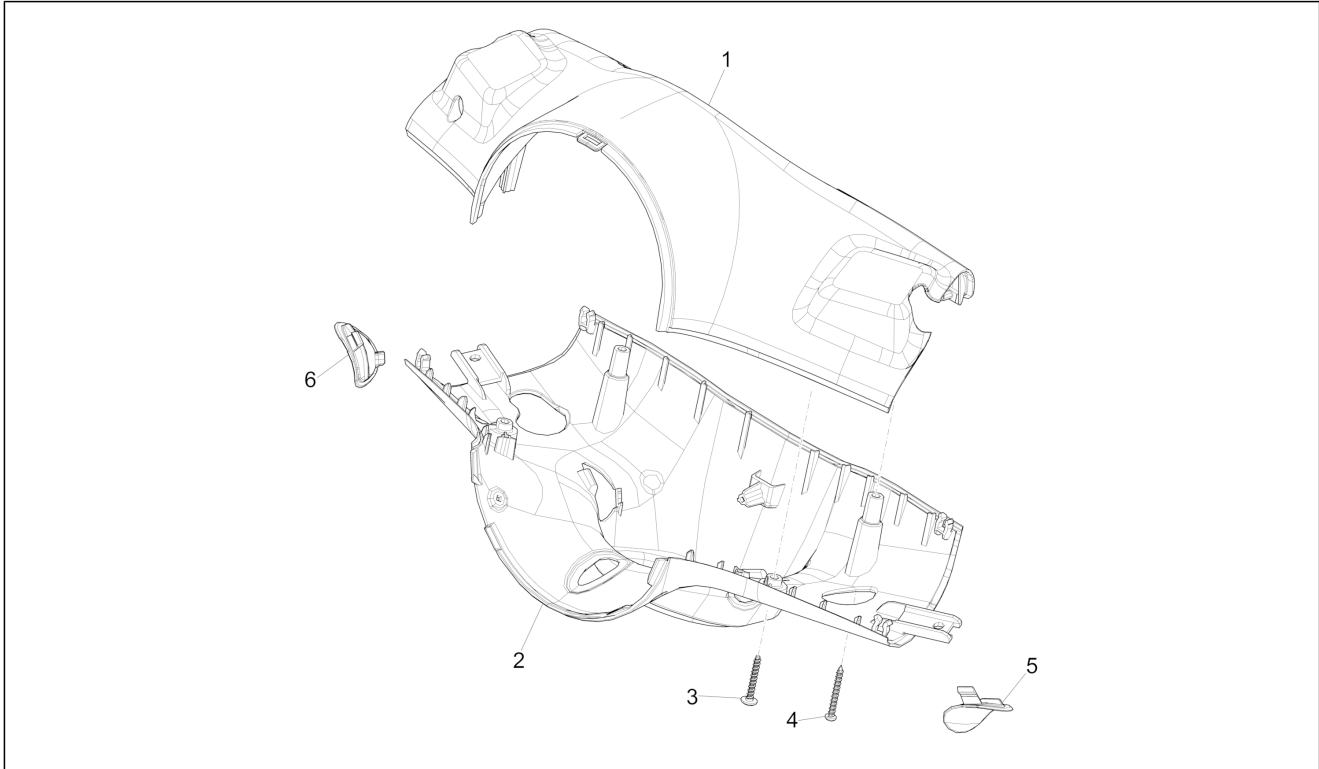

Vespa Primavera 150
EVPR000EX5 Vespa Primavera 150 4T 3V IGET ABS-NOABS
E2-E3-E4 2016 - 2019 (APAC)

Chassis prefix: RP8M8222, RP8M8221,
RP8M8241, RP8M8242
Engine prefix: M828M, M826M, M82CM,
M82GM

Group	Handlebars/Steering
Code	03.01
Description	Handlebars coverages
Service	1

Pos.	Code	Description	Qty	Variants
				Model version:ABS Version[ABS] Country:Taiwan[TN] Colour:Competition Black[98/A] Country:Australia[AU] Model version:ABS Version[ABS] Colour:Competition Black[98/A] Model version:ABS Version[ABS] Country:Export Version[EX] Colour:Competition Black[98/A] Country:Taiwan[TN] Model version:ABS Version[ABS] Colour:BLACK[79/A] Model version:ABS Version[ABS] Country:Indonesia[ID] Colour:BLACK[79/A] Model version:ABS Version[ABS] Country:Export Version[EX] Colour:BLACK[79/A] Model version:ABS Version[ABS] Country:China[CN] Colour:BLACK[79/A] Model version:ABS Version[ABS] Country:Japan[JP] Colour:BLACK[79/A] Model version:ABS Version[ABS] Country:Export Version[EX] Colour:BLACK[79/A] Model version:ABS Version[ABS] Country:Thailand[TH] Colour:BLACK[79/A] Model version:ABS Version[ABS] Country:Indonesia[ID] Colour:BLACK[79/A] Model version:ABS Version[ABS] Country:Australia[AU] Colour:Competition Black[98/A] Model version:ABS Version[ABS] Country:Thailand[TH]