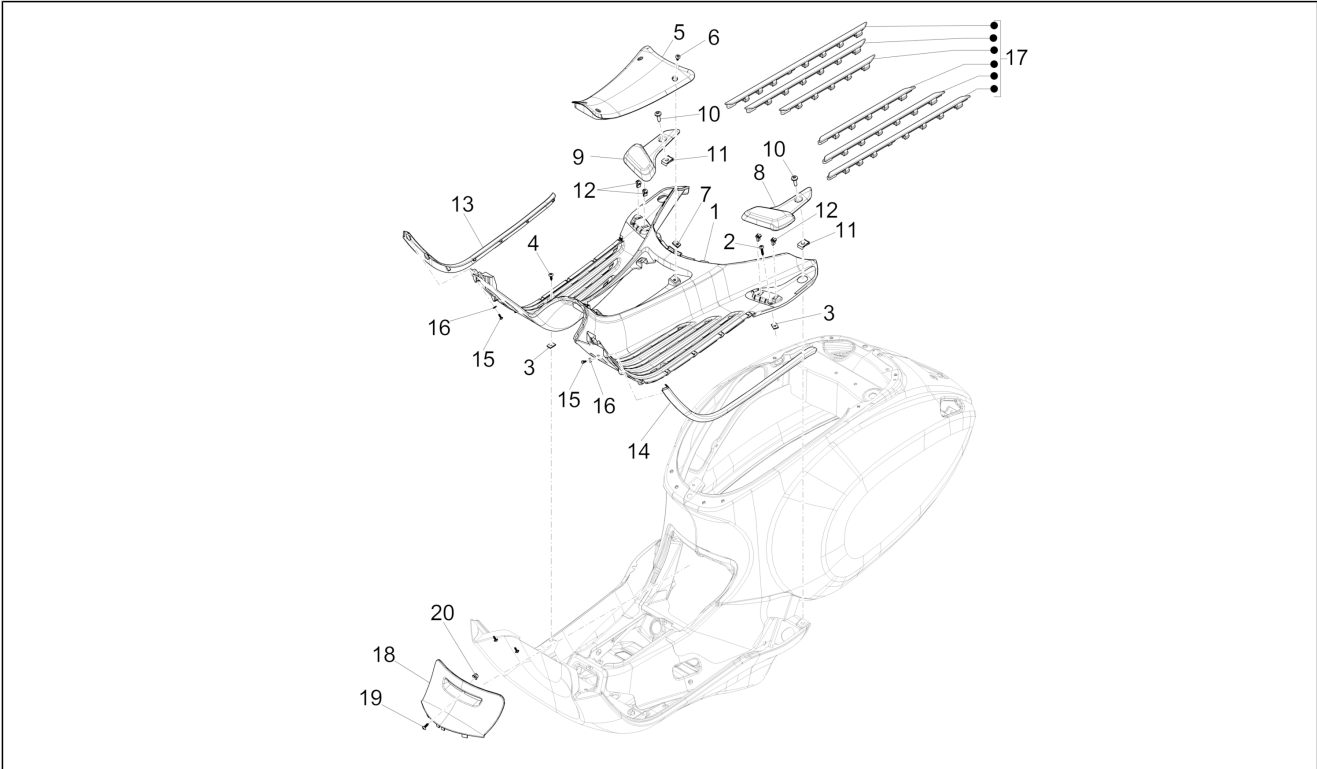

Group	Frame - Plastic parts - Coachwork
Code	02.31
Description	Central cover - Footrests
Service	1

Pos.	Code	Description	Qty	Variants
				Model version:ABS Version[ABS] Country:Thailand[TH] Colour:Silk grey[701/C] Model version:ABS Version[ABS] Country:Thailand[TH] Colour:Silk grey[701/C] Model version:ABS Version[ABS] Country:Indonesia[ID] Colour:Silk grey[701/C] Model version:ABS Version[ABS] Country:Australia[AU] Colour:Silk grey[701/C] Model version:ABS Version[ABS] Country:China[CN] Colour:Silk grey[701/C] Model version:ABS Version[ABS] Country:Taiwan[TN] Colour:Silk grey[701/C] Model version:ABS Version[ABS] Country:Japan[JP]
18		Spark plug insp. door	1	Colour:D05 - Blue glossy VN[D05] Model version:ABS Version[ABS] Country:Export Version[EX] Colour:D05 - Blue glossy VN[D05] Model version:ABS Version[ABS] Country:China[CN] Colour:D05 - Blue glossy VN[D05] Model version:ABS Version[ABS] Country:Australia[AU] Colour:D05 - Blue glossy VN[D05] Model version:ABS Version[ABS] Country:Japan[JP] Colour:D05 - Blue glossy VN[D05] Model version:ABS Version[ABS] Country:Indonesia[ID] Colour:D05 - Blue glossy VN[D05] Model version:ABS Version[ABS]