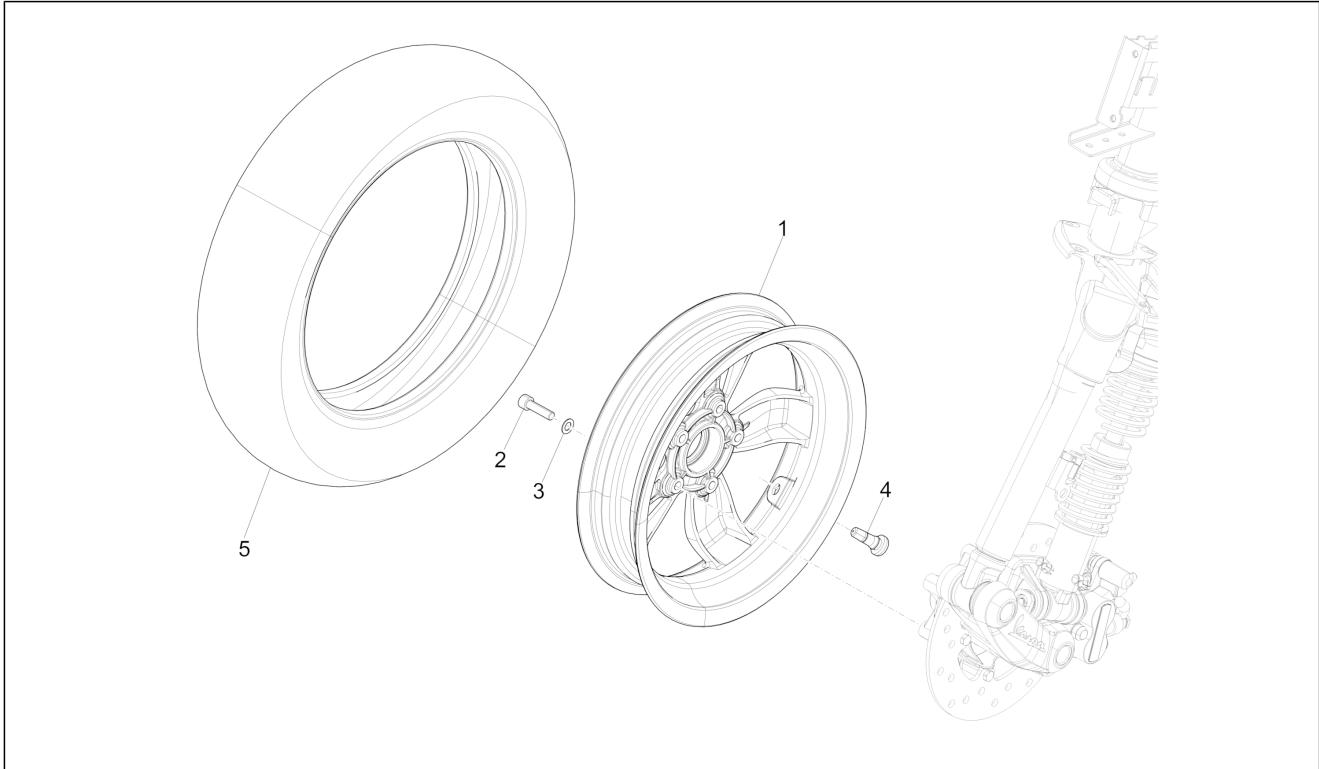

Vespa Primavera 150
EVPR000EX5 Vespa Primavera 150 4T 3V IGET ABS-NOABS
E2-E3-E4 2016 - 2019 (APAC)

Chassis prefix: RP8M8222, RP8M8221,
RP8M8241, RP8M8242
Engine prefix: M828M, M826M, M82CM,
M82GM

Group	Suspensions - Wheels
Code	04.11
Description	Front wheel
Service	1

Pos.	Code	Description	Qty	Variants
				Model version:ABS Version[ABS] Colour:DRAGON RED[894] Country:Taiwan[TN] Model version:ABS Version[ABS] Colour:White[544] Country:Taiwan[TN] Model version:ABS Version[ABS] Colour:Silk grey[701/C] Model version:ABS Version[ABS] Country:Taiwan[TN] Colour:Brown[135/A] Country:Taiwan[TN] Model version:ABS Version[ABS] Colour:Midnight Blue[222/A] Country:Taiwan[TN] Model version:ABS Version[ABS] Colour:Competition Black[98/A] Model version:ABS Version[ABS] Country:Export Version[EX] Colour:Brown[135/A] Model version:ABS Version[ABS] Country:Export Version[EX] Colour:Midnight Blue[222/A] Model version:ABS Version[ABS] Country:Export Version[EX] Colour:DRAGON RED[894] Model version:ABS Version[ABS] Country:Export Version[EX] Colour:Silk grey[701/C] Model version:ABS Version[ABS] Country:Export Version[EX] Colour:White[544] Model version:ABS Version[ABS] Colour:Light Blue 70° (VN)[434] Country:Taiwan[TN] Model version:70° Version[70°] ABS Version[ABS] Colour:Light Blue 70° (VN)[434] Country:Export Version[EX]