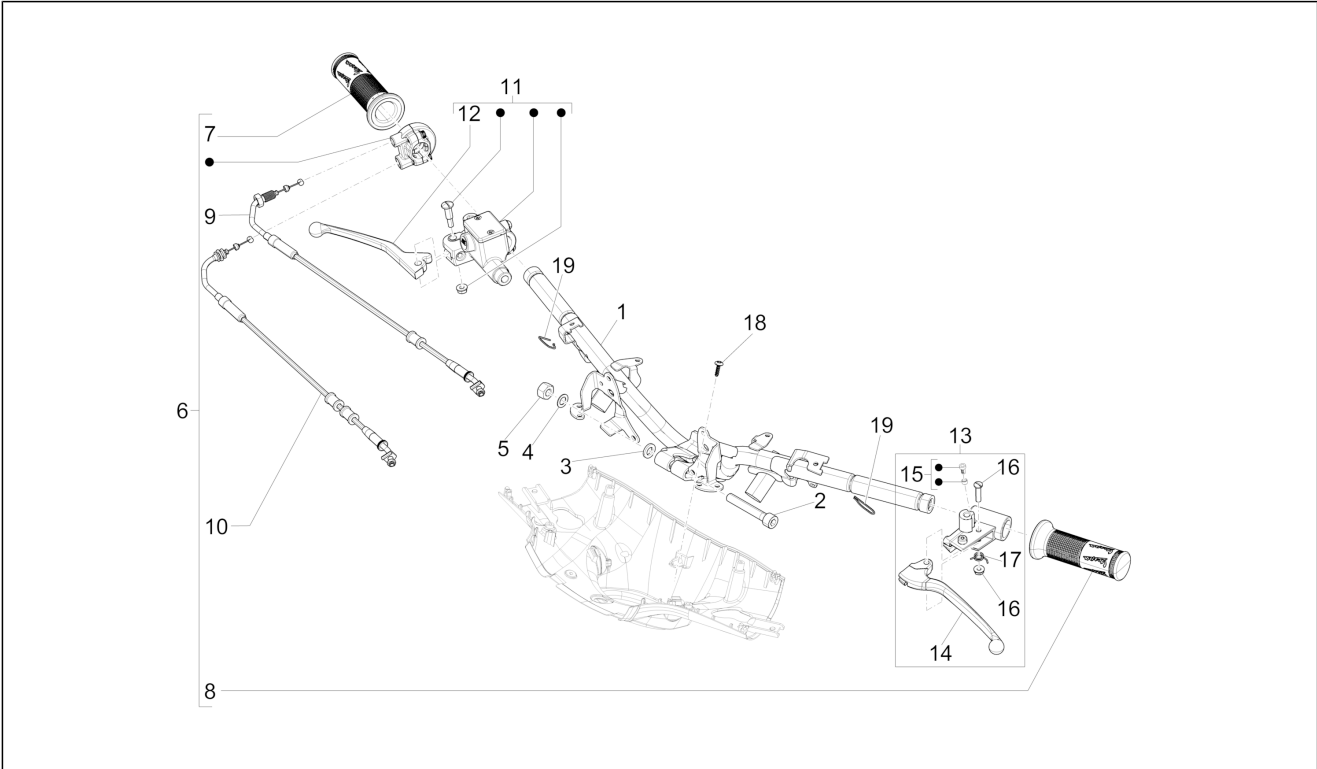

Vespa Primavera 150
EVPR000EX5 Vespa Primavera 150 4T 3V IGET ABS-NOABS
E2-E3-E4 2016 - 2019 (APAC)

Chassis prefix: RP8M8222, RP8M8221,
RP8M8241, RP8M8242
Engine prefix: M828M, M826M, M82CM,
M82GM

Group	Handlebars/Steering
Code	03.06
Description	Handlebars - Master cil.
Service	1

Pos.	Code	Description	Qty	Variants
				Colour:[283/A] Model version:ABS Version[ABS] Country:Japan[JP] Colour:White[544] Model version:ABS Version[ABS] Country:Japan[JP] Colour:BLACK[79/A] Model version:ABS Version[ABS] Country:Export Version[EX] Colour:Silk grey[701/C] Model version:ABS Version[ABS] Country:Export Version[EX] Colour:[283/A] Model version:ABS Version[ABS] Country:Export Version[EX] Colour:White[544] Model version:ABS Version[ABS] Country:Australia[AU] Colour:Midnight Blue[222/A] Model version:ABS Version[ABS] Country:Australia[AU] Colour:[283/A] Model version:ABS Version[ABS] Country:Australia[AU] Colour:DRAGON RED[894] Model version:ABS Version[ABS] Country:Australia[AU] Colour:White[544] Model version:ABS Version[ABS] Country:Thailand[TH] Colour:Midnight Blue[222/A] Model version:ABS Version[ABS] Country:Export Version[EX] Colour:DRAGON RED[894] Model version:ABS Version[ABS] Country:Thailand[TH] Colour:Silk grey[701/C] Model version:ABS Version[ABS]