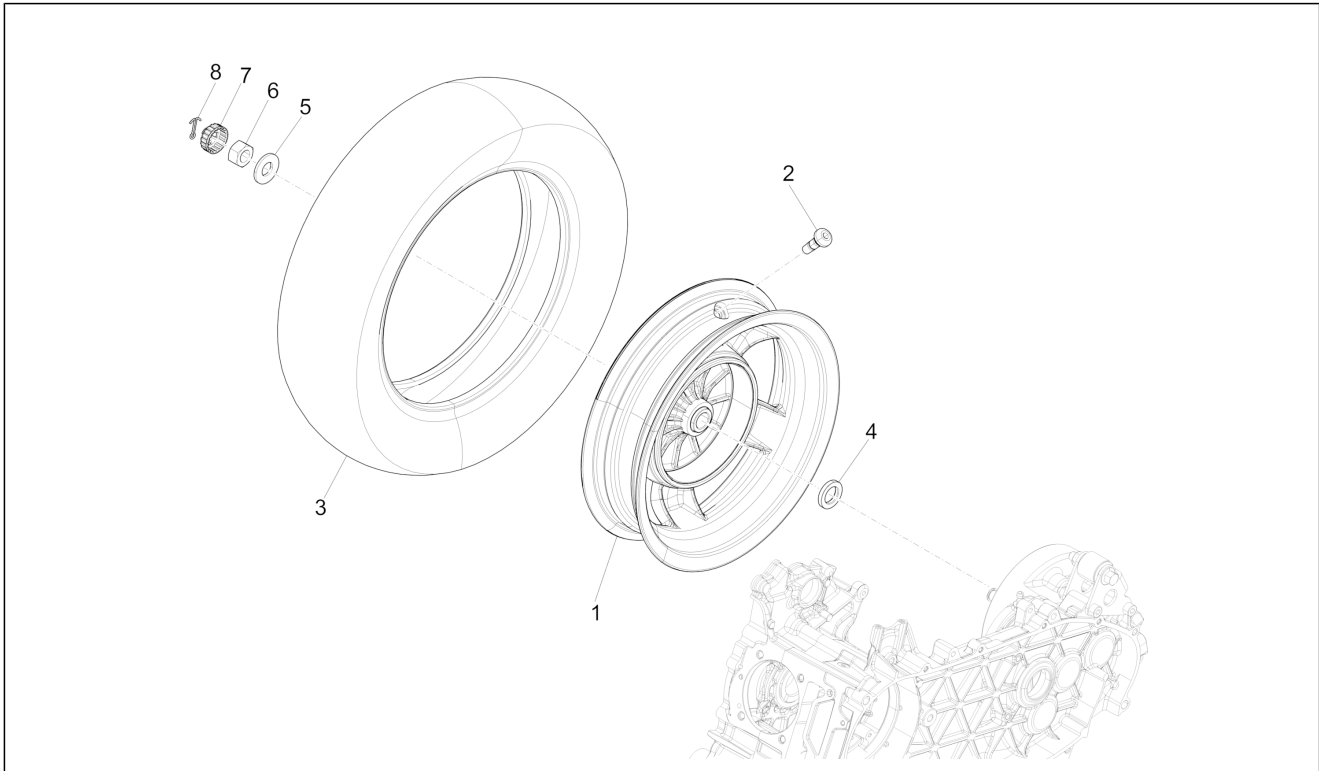

Group	Suspensions - Wheels
Code	04.12
Description	Rear wheel
Service	1

Pos.	Code	Description	Qty	Variants
				Country:Indonesia[ID] Colour:BLACK[79/A] Model version:ABS Version[ABS] Country:China[CN] Colour:White[544] Model version:ABS Version[ABS] Country:China[CN] Colour:DRAGON RED[894] Model version:ABS Version[ABS] Country:China[CN]
1		Wheel 3.00x12"	1	Model version:70° Version[70°] Colour:Light Blue 70° (VN)[434] Country:Taiwan[TN] Model version:70° Version[70°] ABS Version[ABS] Colour:Light Blue 70° (VN)[434] Country:Export Version[EX] Model version:70° Version[70°] ABS Version[ABS]
1		Rear wheel 3.00"x12"	1	Colour:White[544] Model version:ABS Version[ABS] Country:Taiwan[TN] Colour:Midnight Blue[222/A] Model version:ABS Version[ABS] Country:Taiwan[TN] Colour:Silk grey[701/C] Model version:ABS Version[ABS] Country:Taiwan[TN] Colour:DRAGON RED[894] Model version:ABS Version[ABS] Country:Taiwan[TN] Colour:BLACK[79/A] Model version:ABS Version[ABS] Country:Taiwan[TN] Colour:Midnight Blue[222/A] Model version:ABS Version[ABS] Country:China[CN] Colour:Silk grey[701/C] Model version:ABS Version[ABS]