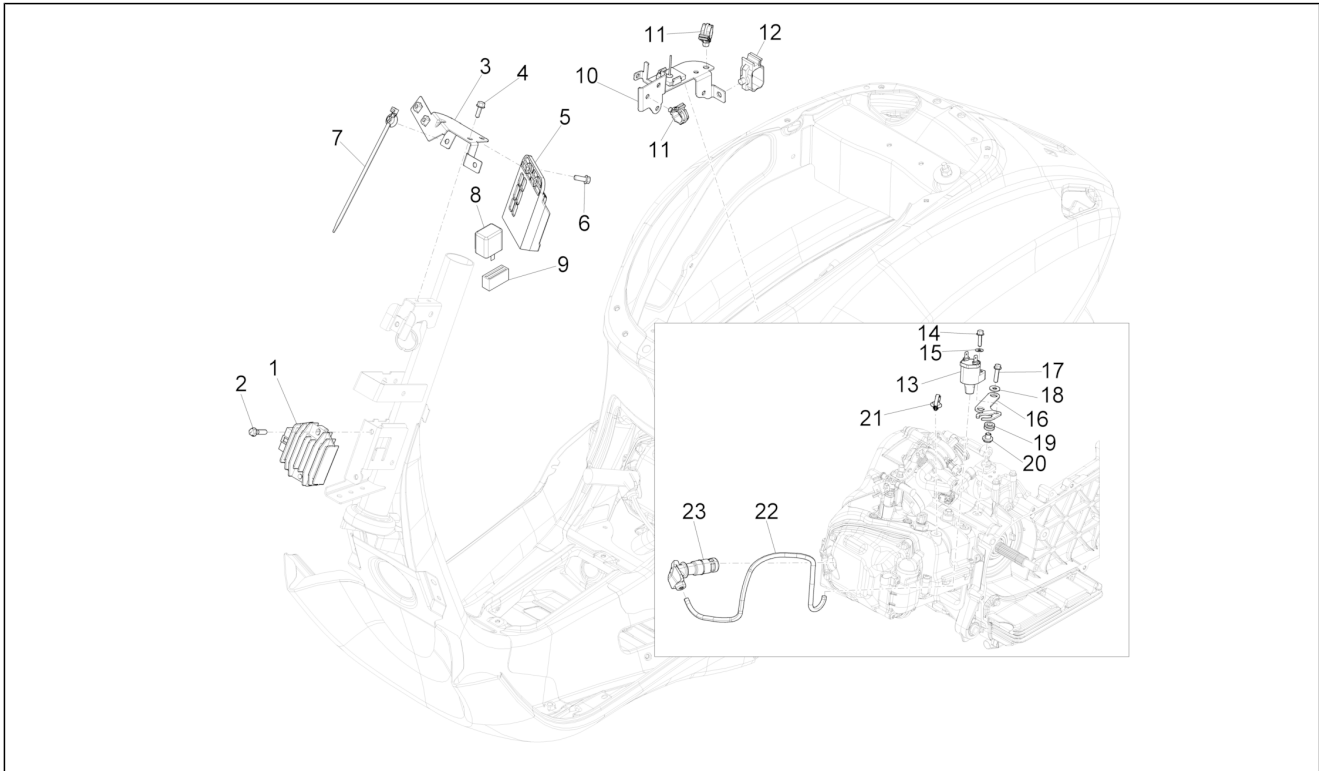

Group	Electrical system
Code	06.06
Description	Voltage Regulators - Electronic Control Units (ecu) - H.T. Coil
Service	1

Pos.	Code	Description	Qty	Variants
				Colour:Light blue 294/A[294/A] Model version:ABS Version[ABS] 50° Version[50] Country:China[CN] Colour:Light blue 294/A[294/A] Model version:ABS Version[ABS] 50° Version[50] Country:Australia[AU] Colour:D05 - Blue glossy VN[D05] Model version:ABS Version[ABS] Country:Thailand[TH] Colour:White[544] Model version:ABS Version[ABS] Country:Indonesia[ID] Colour:BLACK[79/A] Model version:ABS Version[ABS] Country:China[CN] Colour:White[544] Model version:ABS Version[ABS] Country:China[CN] Colour:DRAGON RED[894] Model version:ABS Version[ABS] Country:China[CN]
3		Connectors support bracket	1	
4		Screw w/ flange M5x16	2	
5		Electronic injection control unit	1	Colour:D05 - Blue glossy VN[D05] Model version:ABS Version[ABS] Country:Export Version[EX] Colour:D05 - Blue glossy VN[D05] Model version:ABS Version[ABS] Country:Indonesia[ID] Colour:Beige unique 518/A[518/A] Model version:ABS Version[ABS] Country:Indonesia[ID] Colour:White[544] Model version:ABS Version[ABS] Country:Export Version[EX] Colour:BLACK[79/A] Model version:ABS Version[ABS]