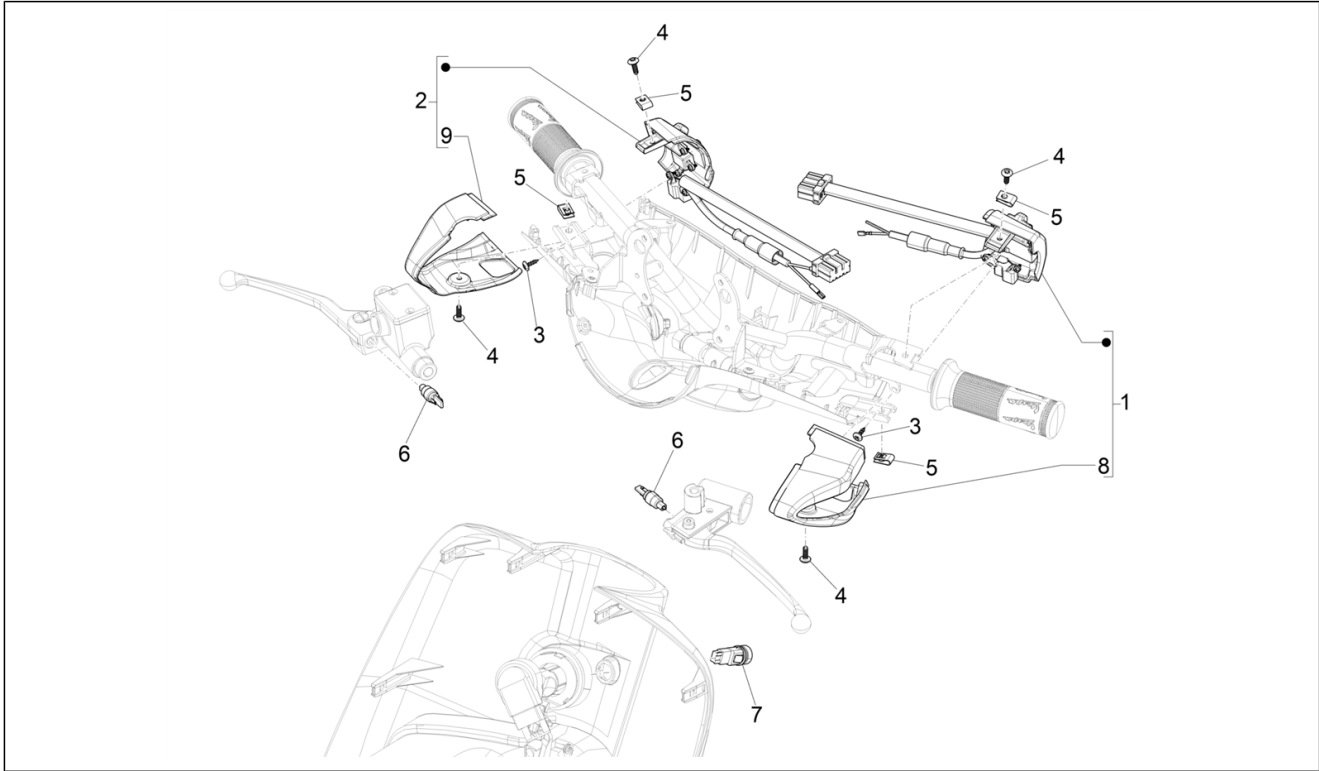

Group	Electrical system
Code	06.01
Description	Selectors - Switches - Buttons
Service	1

Pos.	Code	Description	Qty	Variants
				Country:Thailand[TH] Colour:BLACK[79/A] Model version:ABS Version[ABS] Country:Thailand[TH] Colour:White[544] Model version:ABS Version[ABS] Country:Thailand[TH] Colour:[283/A] Model version:ABS Version[ABS] Country:Indonesia[ID] Colour:White[544] Model version:ABS Version[ABS] Country:Indonesia[ID] Colour:Midnight Blue[222/A] Model version:ABS Version[ABS] Country:Indonesia[ID] Colour:Silk grey[701/C] Model version:ABS Version[ABS] Country:Indonesia[ID] Colour:BLACK[79/A] Model version:ABS Version[ABS] Country:Indonesia[ID] Colour:DRAGON RED[894] Model version:ABS Version[ABS] Country:Indonesia[ID] Colour:Brown 140/A[140/A] Model version:ABS Version[ABS] 50° Version[50] Country:China[CN] Colour:Light blue 294/A[294/A] Model version:ABS Version[ABS] 50° Version[50] Country:China[CN]
1		LH electric control device	1	Colour:D05 - Blue glossy VN[D05] Model version:ABS Version[ABS] Country:Export Version[EX] Colour:D05 - Blue glossy VN[D05] Model version:ABS Version[ABS] Country:China[CN]