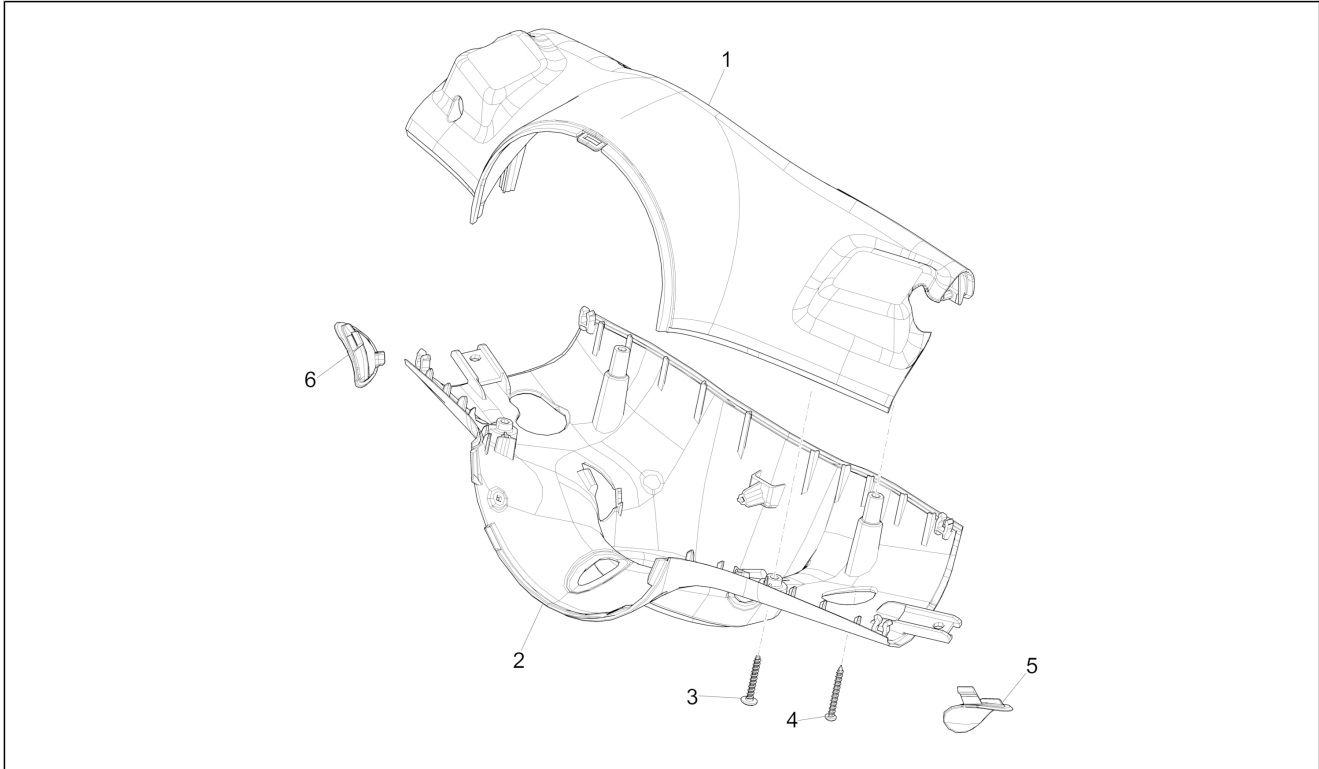

Vespa Primavera 150
EVPR000EX5 Vespa Primavera 150 4T 3V IGET ABS-NOABS
E2-E3-E4 2016 - 2019 (APAC)

Chassis prefix: RP8M8222, RP8M8221,
RP8M8241, RP8M8242
Engine prefix: M828M, M826M, M82CM,
M82GM

Group	Handlebars/Steering
Code	03.01
Description	Handlebars coverages
Service	1

Pos.	Code	Description	Qty	Variants
				Country:Export Version[EX] Colour:Midnight Blue[222/A] Model version:ABS Version[ABS] Country:Indonesia[ID] Colour:Midnight Blue[222/A] Model version:ABS Version[ABS] Country:Australia[AU] Colour:Midnight Blue[222/A] Model version:ABS Version[ABS] Country:China[CN] Colour:Midnight Blue[222/A] Model version:ABS Version[ABS] Country:Taiwan[TN] Colour:Midnight Blue[222/A] Model version:ABS Version[ABS] Country:Japan[JP]
1		Upper handlebar cover	1	Colour:DRAGON RED[894] Country:China[CN] Model version:ABS Version[ABS] Colour:DRAGON RED[894] Model version:No ABS Version[NO ABS] Country:Indonesia[ID] Colour:DRAGON RED[894] Model version:ABS Version[ABS] Country:Taiwan[TN] Colour:DRAGON RED[894] Country:Australia[AU] Model version:ABS Version[ABS] Colour:DRAGON RED[894] Model version:ABS Version[ABS] Country:Export Version[EX] Colour:DRAGON RED[894] Country:Taiwan[TN] Model version:ABS Version[ABS] Colour:DRAGON RED[894] Model version:ABS Version[ABS] Country:Indonesia[ID]