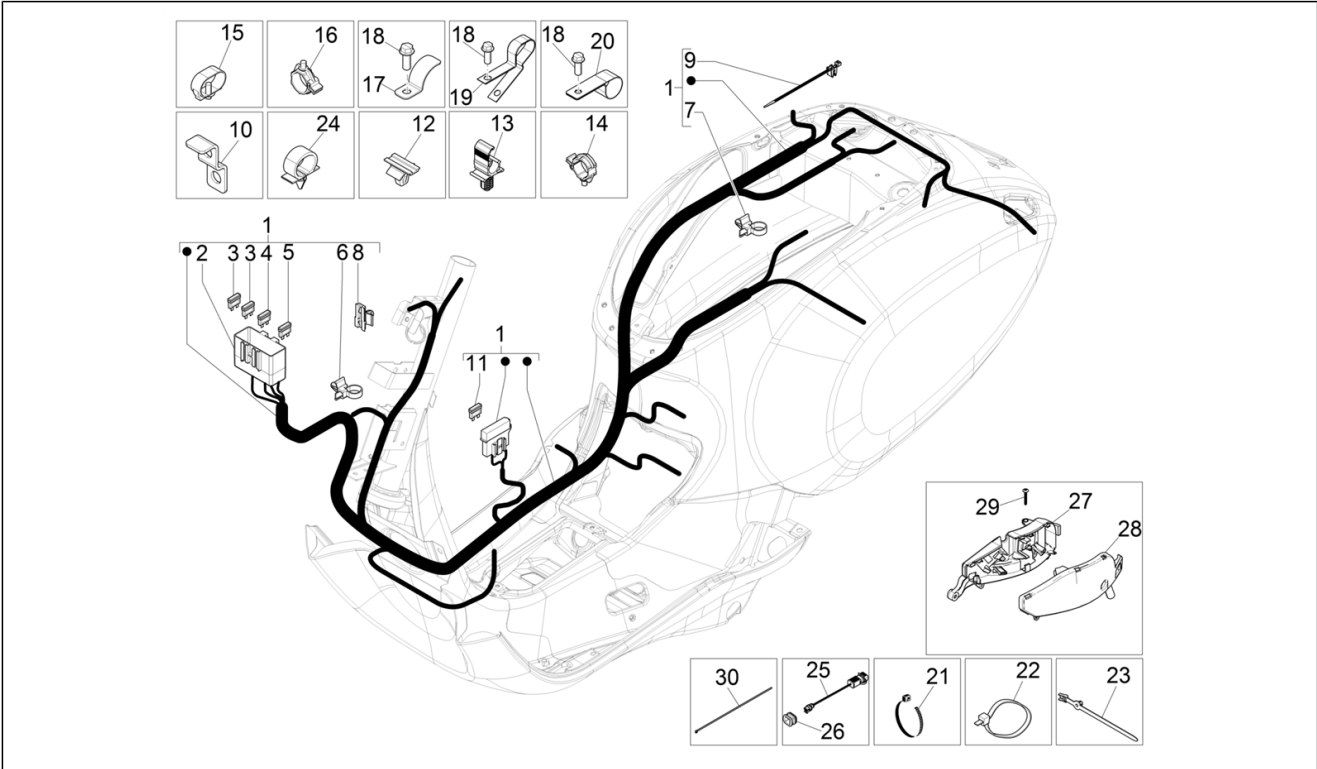

Vespa Primavera 150
EVPR000EX5 Vespa Primavera 150 4T 3V IGET ABS-NOABS
E2-E3-E4 2016 - 2019 (APAC)

Chassis prefix: RP8M8222, RP8M8221,
RP8M8241, RP8M8242
Engine prefix: M828M, M826M, M82CM,
M82GM

Group	Electrical system
Code	06.08
Description	Main cable harness
Service	1

Pos.	Code	Description	Qty	Variants
				Country:Japan[JP] Colour:Silk grey[701/C] Model version:ABS Version[ABS] Country:Japan[JP] Colour:Light blue 294/A[294/A] Model version:ABS Version[ABS] 50° Version[50] Country:Taiwan[TN] Colour:Light blue 294/A[294/A] Model version:ABS Version[ABS] 50° Version[50] Country:Thailand[TH] Colour:Light blue 294/A[294/A] Model version:ABS Version[ABS] 50° Version[50] Country:Indonesia[ID] Colour:Light blue 294/A[294/A] Model version:ABS Version[ABS] 50° Version[50] Country:Export Version[EX] Colour:Light blue 294/A[294/A] Model version:ABS Version[ABS] 50° Version[50] Country:China[CN] Colour:Light blue 294/A[294/A] Model version:ABS Version[ABS] 50° Version[50] Country:Australia[AU] Colour:D05 - Blue glossy VN[D05] Model version:ABS Version[ABS] Country:Thailand[TH] Colour:White[544] Model version:ABS Version[ABS] Country:Indonesia[ID] Colour:BLACK[79/A] Model version:ABS Version[ABS] Country:China[CN] Colour:White[544] Model version:ABS Version[ABS] Country:China[CN] Colour:DRAGON RED[894] Model version:ABS Version[ABS] Country:China[CN] Colour:White[544]