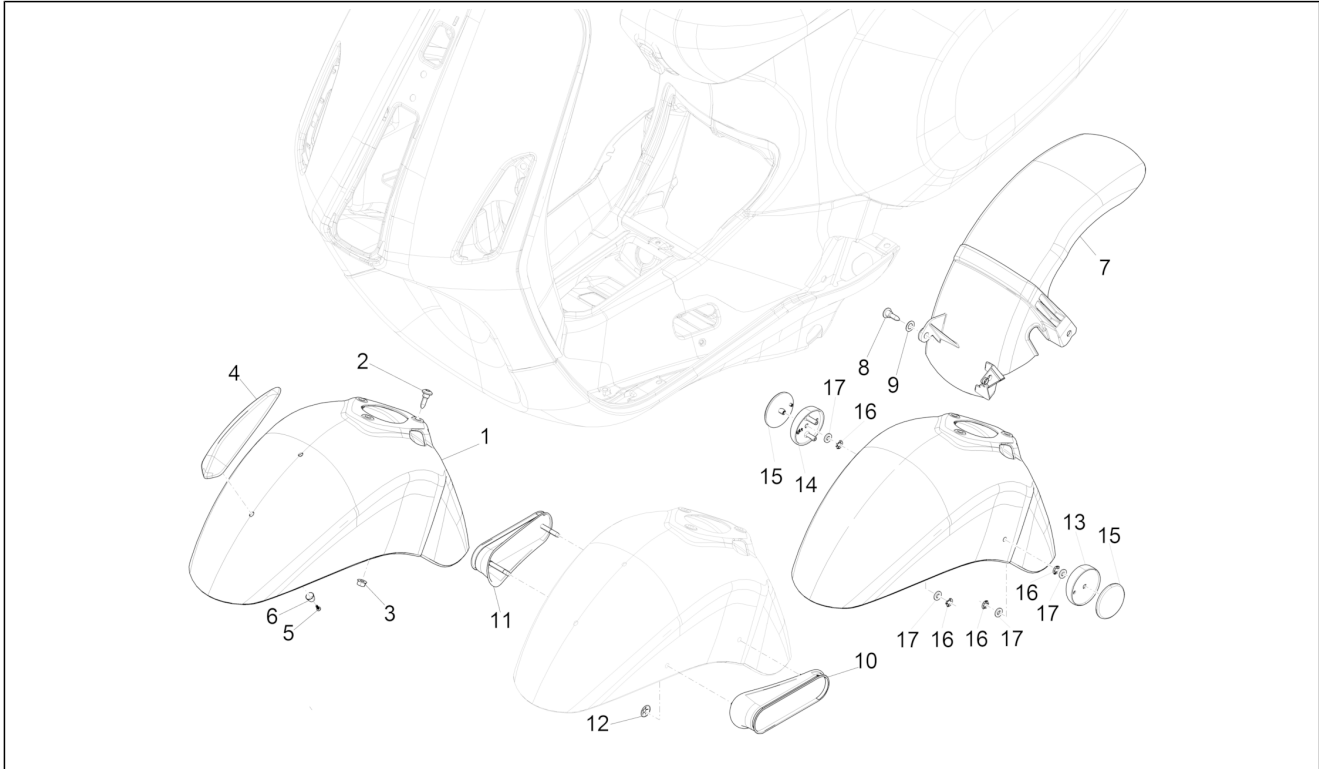

Group	Frame - Plastic parts - Coachwork
Code	02.33
Description	Wheel huosing - Mudguard
Service	1

Pos.	Code	Description	Qty	Variants
				Colour:DRAGON RED[894] Country:Australia[AU] Model version:ABS Version[ABS] Colour:Midnight Blue[222/A] Country:Australia[AU] Model version:ABS Version[ABS] Colour:D05 - Blue glossy VN[D05] Model version:ABS Version[ABS] Country:Australia[AU] Colour:Beige unique 518/A[518/A] Model version:ABS Version[ABS] Country:Australia[AU] Colour:White[544] Model version:ABS Version[ABS] Yacht club version[YC] Country:Australia[AU] Colour:White[544] Model version:ABS Version[ABS] Country:Australia[AU] Colour:Midnight Blue[222/A] Model version:ABS Version[ABS] Country:Australia[AU] Colour:[283/A] Model version:ABS Version[ABS] Country:Australia[AU] Colour:DRAGON RED[894] Model version:ABS Version[ABS] Country:Australia[AU] Colour:BLACK[79/A] Model version:ABS Version[ABS] Country:Australia[AU] Colour:White[544] Model version:ABS Version[ABS] Country:Australia[AU] Colour:Silk grey[701/C] Model version:ABS Version[ABS] Country:Australia[AU] Colour:Midnight Blue[222/A] Model version:ABS Version[ABS]