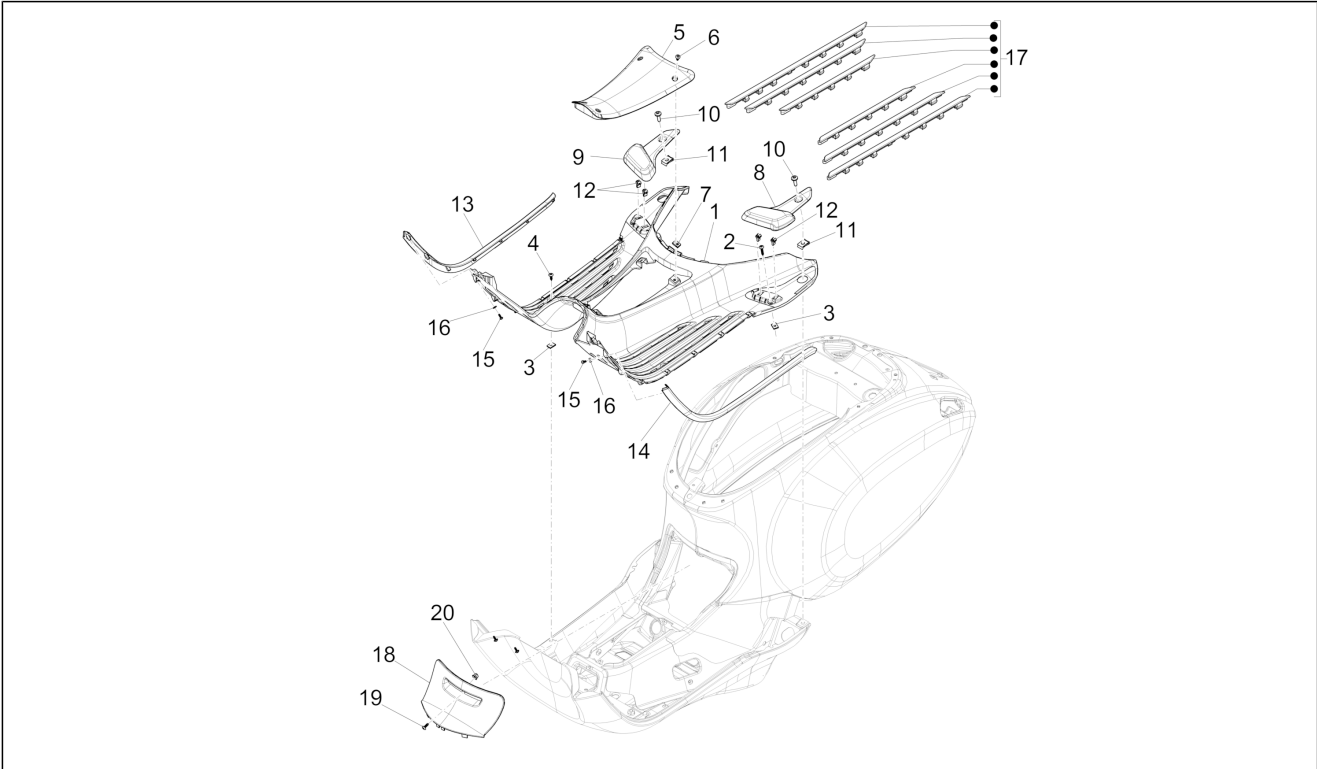

Vespa Primavera 150
EVPR000EX5 Vespa Primavera 150 4T 3V IGET ABS-NOABS
E2-E3-E4 2016 - 2019 (APAC)

Chassis prefix: RP8M8222, RP8M8221,
RP8M8241, RP8M8242
Engine prefix: M828M, M826M, M82CM,
M82GM

Group	Frame - Plastic parts - Coachwork
Code	02.31
Description	Central cover - Footrests
Service	1

Pos.	Code	Description	Qty	Variants
				Colour:D05 - Blue glossy VN[D05] Model version:ABS Version[ABS] Country:Export Version[EX] Colour:D05 - Blue glossy VN[D05] Model version:ABS Version[ABS] Country:China[CN] Colour:D05 - Blue glossy VN[D05] Model version:ABS Version[ABS] Country:Australia[AU] Colour:D05 - Blue glossy VN[D05] Model version:ABS Version[ABS] Country:Japan[JP] Colour:D05 - Blue glossy VN[D05] Model version:ABS Version[ABS] Country:Indonesia[ID] Colour:Beige unique 518/A[518/A] Model version:ABS Version[ABS] Country:Indonesia[ID] Colour:Beige unique 518/A[518/A] Model version:ABS Version[ABS] Country:Japan[JP] Colour:Beige unique 518/A[518/A] Model version:ABS Version[ABS] Country:Australia[AU] Colour:Silk grey[701/C] Model version:ABS Version[ABS] Country:Export Version[EX] Colour:Midnight Blue[222/A] Model version:ABS Version[ABS] Country:China[CN] Colour:Silk grey[701/C] Model version:ABS Version[ABS] Country:China[CN] Colour:White[544] Model version:ABS Version[ABS] Country:Indonesia[ID] Colour:DRAGON RED[894] Model version:ABS Version[ABS]