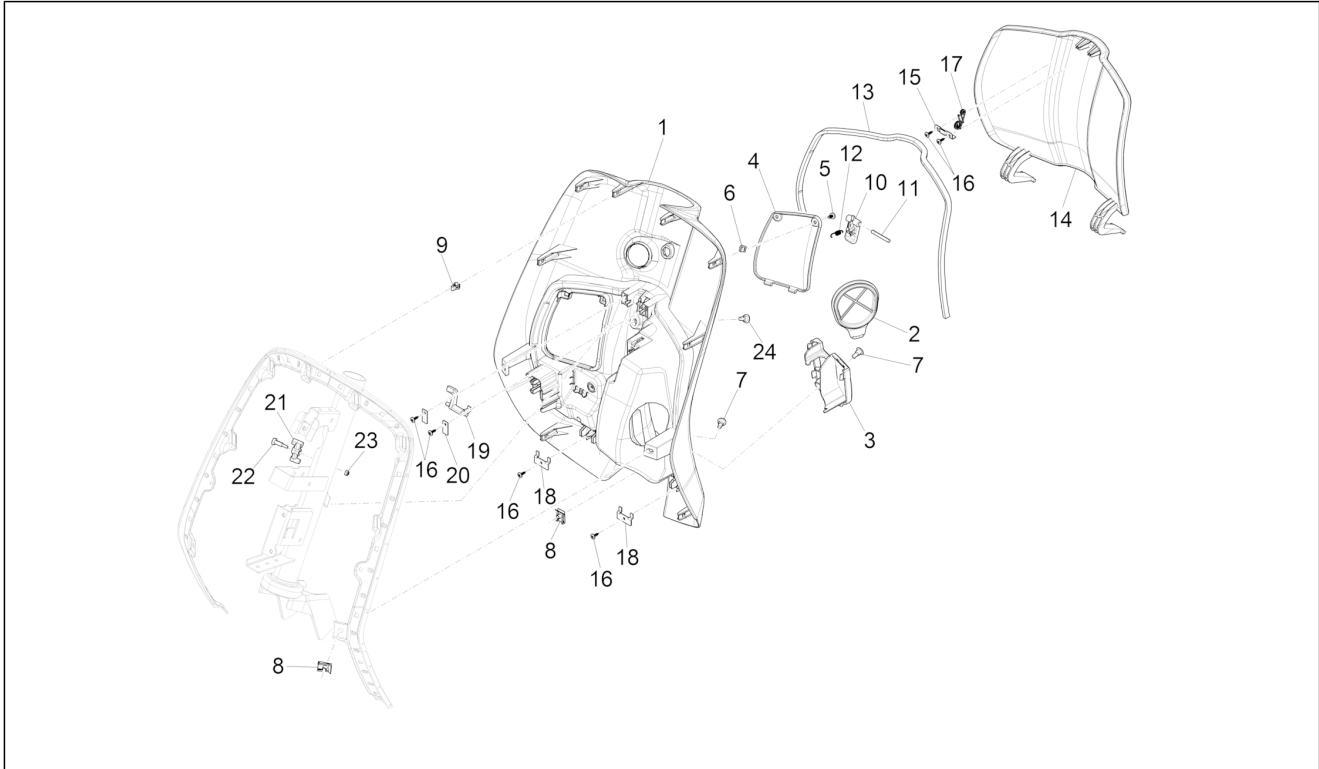

Vespa Primavera 150
EVPR000EX5 Vespa Primavera 150 4T 3V IGET ABS-NOABS
E2-E3-E4 2016 - 2019 (APAC)

Chassis prefix: RP8M8222, RP8M8221,
RP8M8241, RP8M8242
Engine prefix: M828M, M826M, M82CM,
M82GM

Group	Frame - Plastic parts - Coachwork
Code	02.30
Description	Front glove-box - Knee-guard panel
Service	1

Pos.	Code	Description	Qty	Variants
				Country:Indonesia[ID] Colour:Silk grey[701/C] Model version:ABS Version[ABS] Country:Taiwan[TN] Colour:Silk grey[701/C] Model version:ABS Version[ABS] Country:China[CN] Colour:Silk grey[701/C] Model version:ABS Version[ABS] Country:Export Version[EX] Colour:Silk grey[701/C] Model version:ABS Version[ABS] Country:China[CN] Colour:Silk grey[701/C] Model version:ABS Version[ABS] Country:Indonesia[ID] Colour:Silk grey[701/C] Model version:ABS Version[ABS] Country:Export Version[EX] Colour:Silk grey[701/C] Model version:ABS Version[ABS] Country:Thailand[TH] Colour:Silk grey[701/C] Model version:ABS Version[ABS] Country:Indonesia[ID]
1		Front glove comp.	1	Colour:Silk grey[701/C] Model version:ABS Version[ABS] Country:Thailand[TH] Colour:Silk grey[701/C] Model version:ABS Version[ABS] Country:Australia[AU] Colour:Silk grey[701/C] Model version:ABS Version[ABS] Country:China[CN] Colour:Silk grey[701/C] Model version:ABS Version[ABS] Country:Taiwan[TN]