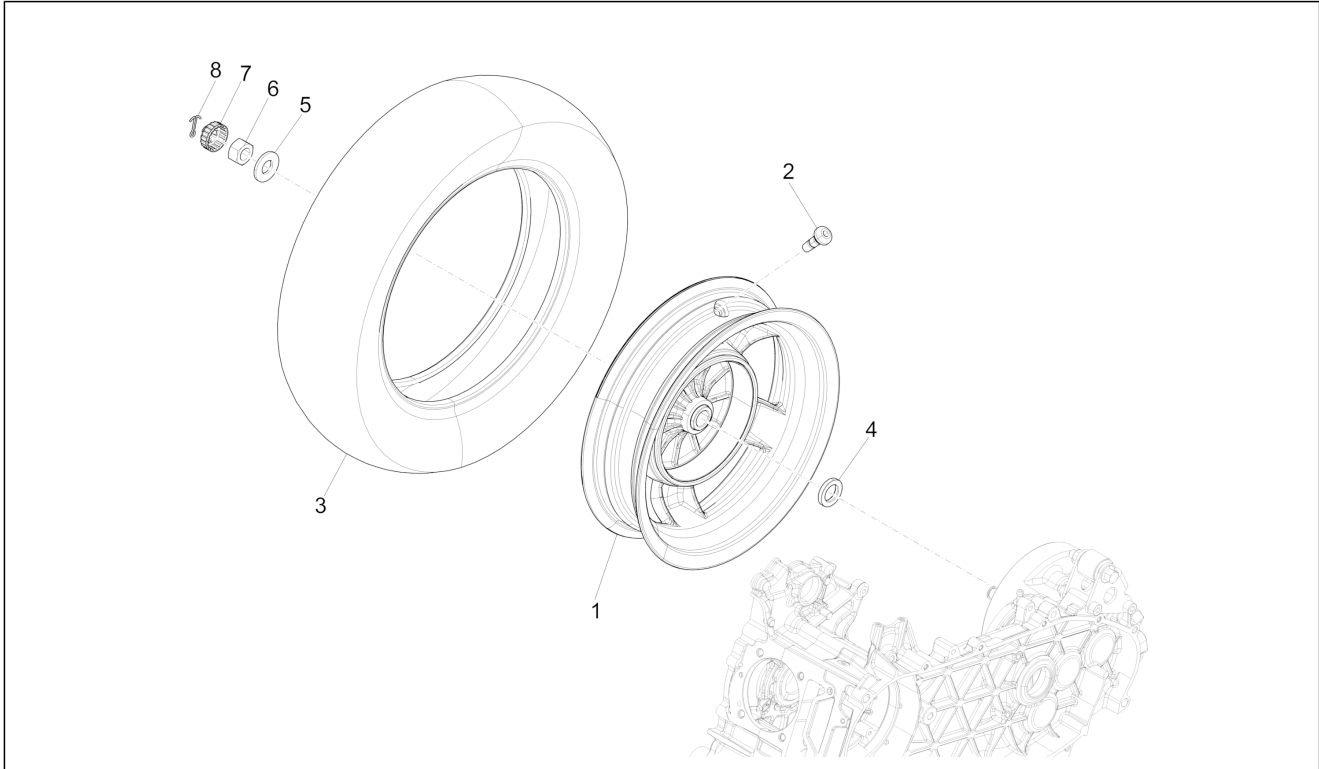

Group	Suspensions - Wheels
Code	04.12
Description	Rear wheel
Service	1

Pos.	Code	Description	Qty	Variants
				Colour:BLACK[79/A] Model version:ABS Version[ABS] Country:Indonesia[ID] Colour:Silk grey[701/C] Model version:ABS Version[ABS] Country:Indonesia[ID] Colour:[283/A] Model version:ABS Version[ABS] Country:Indonesia[ID]
3		Tyre 120/70-12" (Cheng Shin)	1	
3		Tyre 120/70-12" Maxxis	1	Colour:D05 - Blue glossy VN[D05] Model version:ABS Version[ABS] Country:Export Version[EX] Colour:D05 - Blue glossy VN[D05] Model version:ABS Version[ABS] Country:China[CN] Colour:D05 - Blue glossy VN[D05] Model version:ABS Version[ABS] Country:Australia[AU] Colour:D05 - Blue glossy VN[D05] Model version:ABS Version[ABS] Country:Japan[JP] Colour:D05 - Blue glossy VN[D05] Model version:ABS Version[ABS] Country:Indonesia[ID] Colour:Beige unique 518/A[518/A] Model version:ABS Version[ABS] Country:Indonesia[ID] Colour:Beige unique 518/A[518/A] Model version:ABS Version[ABS] Country:Japan[JP] Colour:Beige unique 518/A[518/A] Model version:ABS Version[ABS] Country:Australia[AU] Colour:Midnight Blue[222/A] Model version:ABS Version[ABS] Country:China[CN]