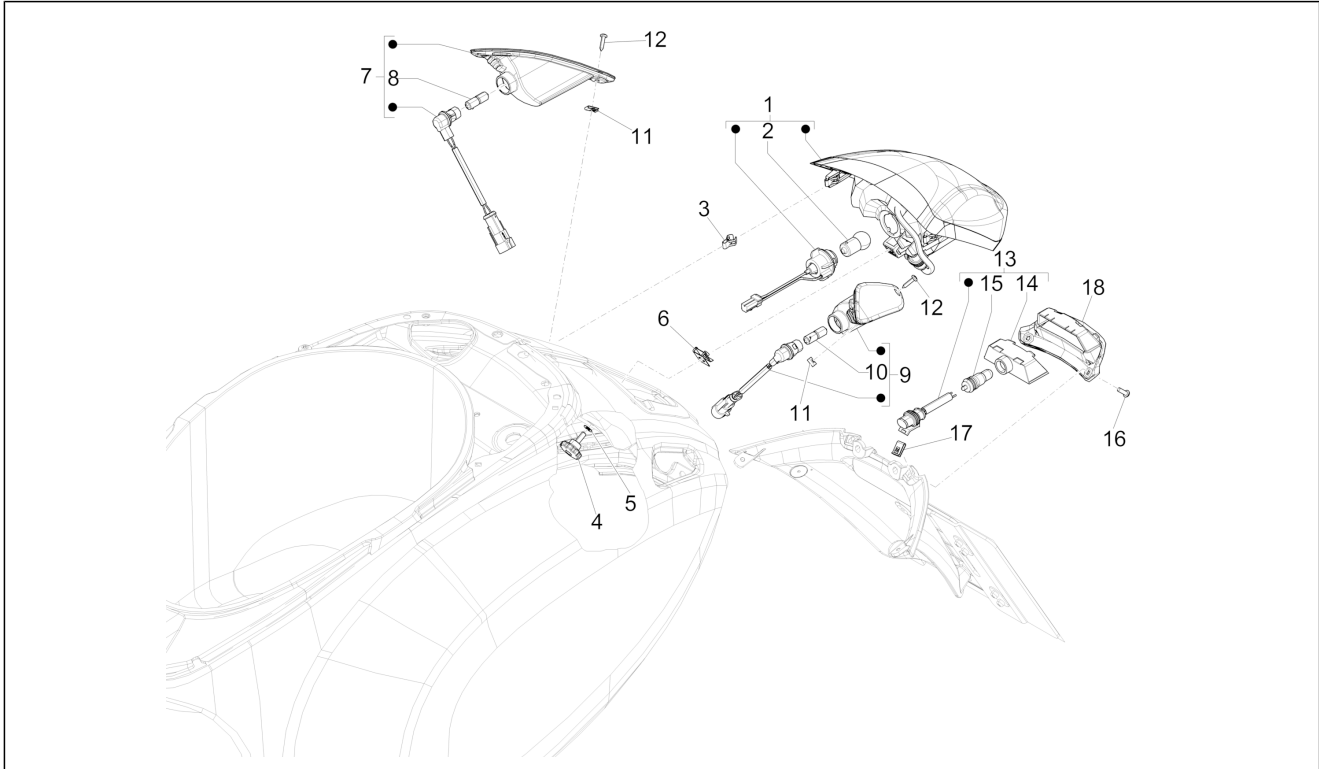

Group	Electrical system
Code	06.04
Description	Rear headlamps - Turn signal lamps
Service	1

Pos.	Code	Description	Qty	Variants
				Country:Australia[AU] Colour:[283/A] Model version:ABS Version[ABS] Country:Australia[AU] Colour:DRAGON RED[894] Model version:ABS Version[ABS] Country:Australia[AU] Colour:DRAGON RED[894] Model version:ABS Version[ABS] Country:Thailand[TH] Colour:Silk grey[701/C] Model version:ABS Version[ABS] Country:Thailand[TH] Colour:BLACK[79/A] Model version:ABS Version[ABS] Country:Thailand[TH] Colour:White[544] Model version:ABS Version[ABS] Country:Thailand[TH] Colour:[283/A] Model version:ABS Version[ABS] Country:Indonesia[ID] Colour:White[544] Model version:ABS Version[ABS] Country:Indonesia[ID] Colour:Midnight Blue[222/A] Model version:ABS Version[ABS] Country:Indonesia[ID] Colour:Silk grey[701/C] Model version:ABS Version[ABS] Country:Indonesia[ID] Colour:BLACK[79/A] Model version:ABS Version[ABS] Country:Indonesia[ID] Colour:DRAGON RED[894] Model version:ABS Version[ABS] Country:Indonesia[ID] Colour:BLACK[79/A]