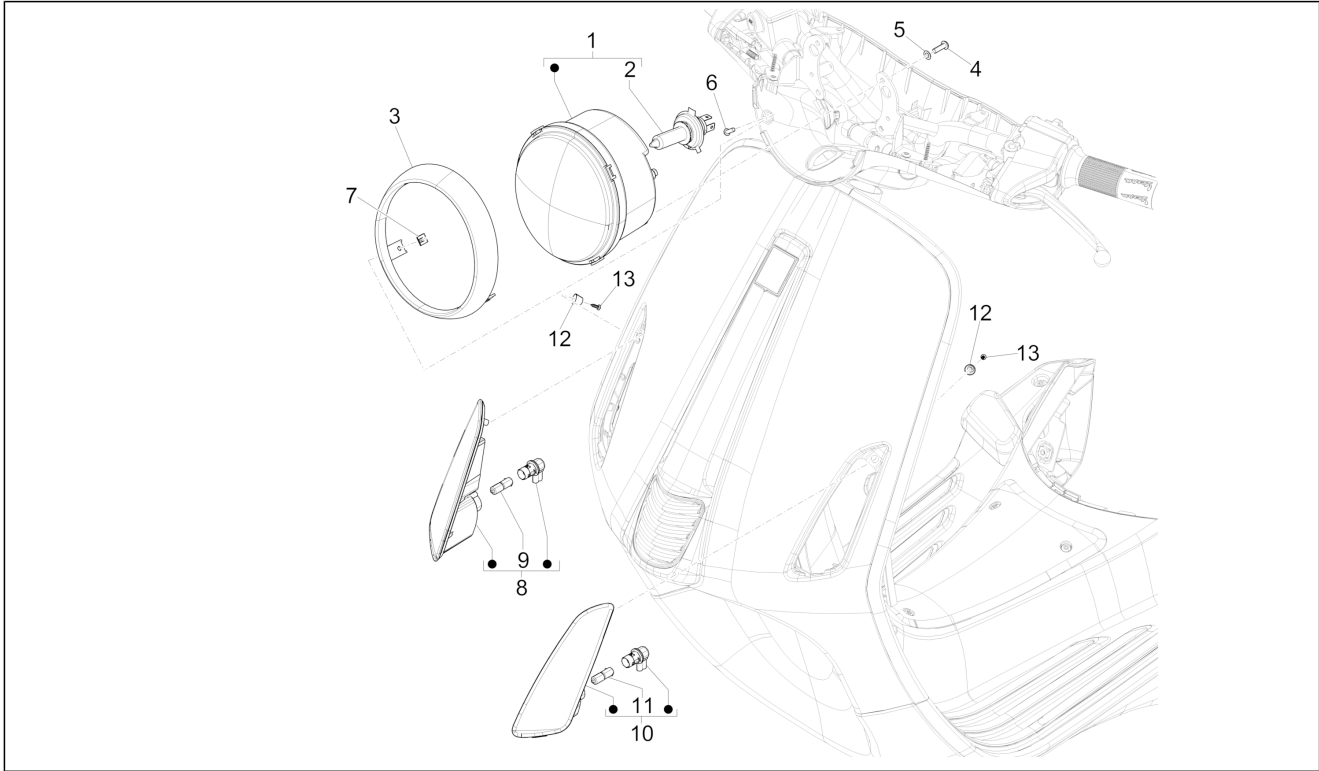

Vespa Primavera 150
EVPR000EX5 Vespa Primavera 150 4T 3V IGET ABS-NOABS
E2-E3-E4 2016 - 2019 (APAC)

Chassis prefix: RP8M8222, RP8M8221,
RP8M8241, RP8M8242
Engine prefix: M828M, M826M, M82CM,
M82GM

Group	Electrical system
Code	06.03
Description	Front headlamps - Turn signal lamps
Service	1

Pos.	Code	Description	Qty	Variants
				Country:Australia[AU] Colour:Midnight Blue[222/A] Model version:ABS Version[ABS] Country:Australia[AU] Colour:[283/A] Model version:ABS Version[ABS] Country:Australia[AU] Colour:DRAGON RED[894] Model version:ABS Version[ABS] Country:Australia[AU] Colour:DRAGON RED[894] Model version:ABS Version[ABS] Country:Thailand[TH] Colour:Silk grey[701/C] Model version:ABS Version[ABS] Country:Thailand[TH] Colour:BLACK[79/A] Model version:ABS Version[ABS] Country:Thailand[TH] Colour:White[544] Model version:ABS Version[ABS] Country:Thailand[TH] Colour:[283/A] Model version:ABS Version[ABS] Country:Indonesia[ID] Colour:White[544] Model version:ABS Version[ABS] Country:Indonesia[ID] Colour:Midnight Blue[222/A] Model version:ABS Version[ABS] Country:Indonesia[ID] Colour:Silk grey[701/C] Model version:ABS Version[ABS] Country:Indonesia[ID] Colour:BLACK[79/A] Model version:ABS Version[ABS] Country:Indonesia[ID] Colour:DRAGON RED[894]