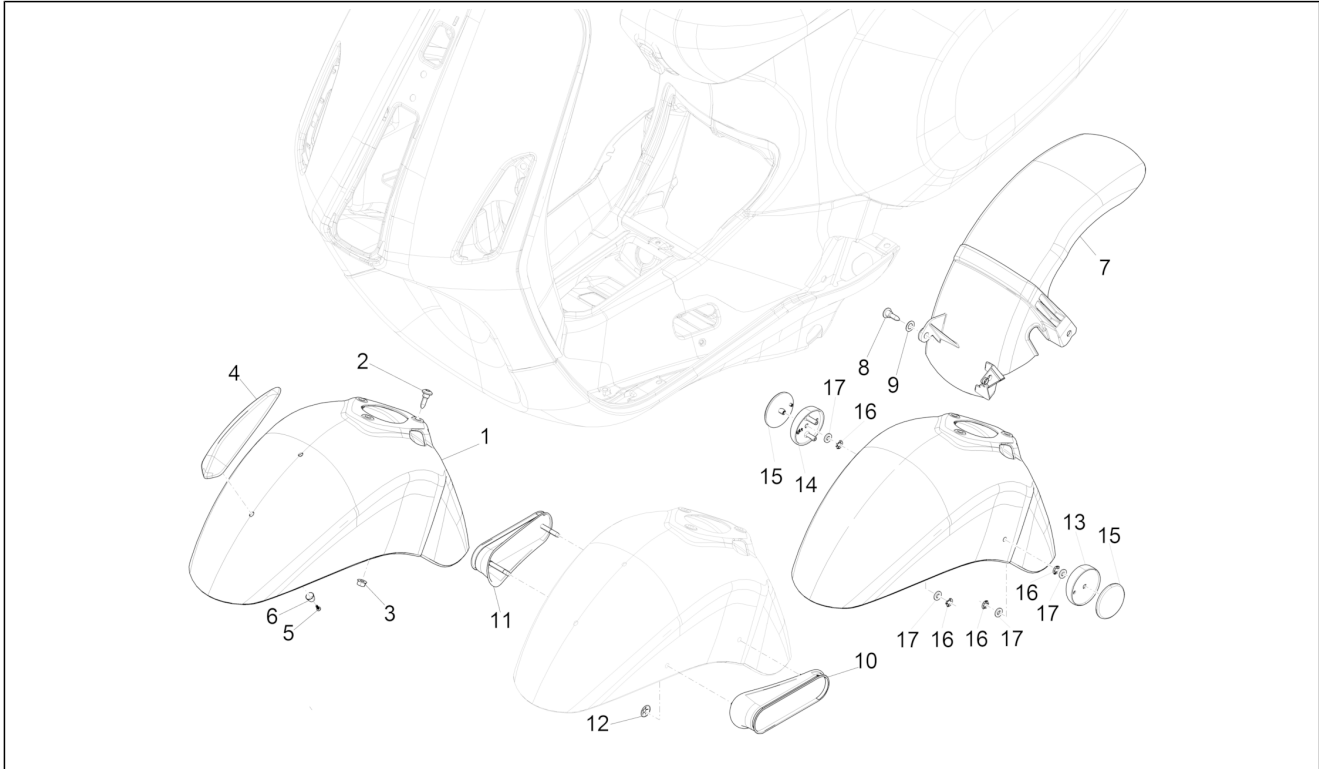

Group	Frame - Plastic parts - Coachwork
Code	02.33
Description	Wheel huosing - Mudguard
Service	1

Pos.	Code	Description	Qty	Variants
				Country:Export Version[EX] Colour:DRAGON RED[894] Country:Taiwan[TN] Model version:ABS Version[ABS] Colour:DRAGON RED[894] Model version:ABS Version[ABS] Country:Export Version[EX] Colour:DRAGON RED[894] Model version:ABS Version[ABS] Country:China[CN] Colour:DRAGON RED[894] Model version:ABS Version[ABS] Country:Australia[AU] Colour:DRAGON RED[894] Model version:ABS Version[ABS] Country:Thailand[TH] Colour:DRAGON RED[894] Model version:ABS Version[ABS] Country:Indonesia[ID] Colour:DRAGON RED[894] Model version:ABS Version[ABS] Country:Taiwan[TN] Colour:DRAGON RED[894] Model version:ABS Version[ABS] Country:China[CN]
1		Front mudguard	1	Country:Taiwan[TN] [RI]Export Version[EX] Model version:70° Version[70°] Colour:Light Blue 70° (VN)[434] Country:Taiwan[TN] Model version:70° Version[70°] ABS Version[ABS] Colour:Light Blue 70° (VN)[434] Model version:No ABS Version[NO ABS] 70° Version[70°] Country:Indonesia[ID] Colour:Light Blue 70° (VN)[434] Country:Export Version[EX] Model version:70° Version[70°] ABS Version[ABS]
2		Metric screw TBC	3