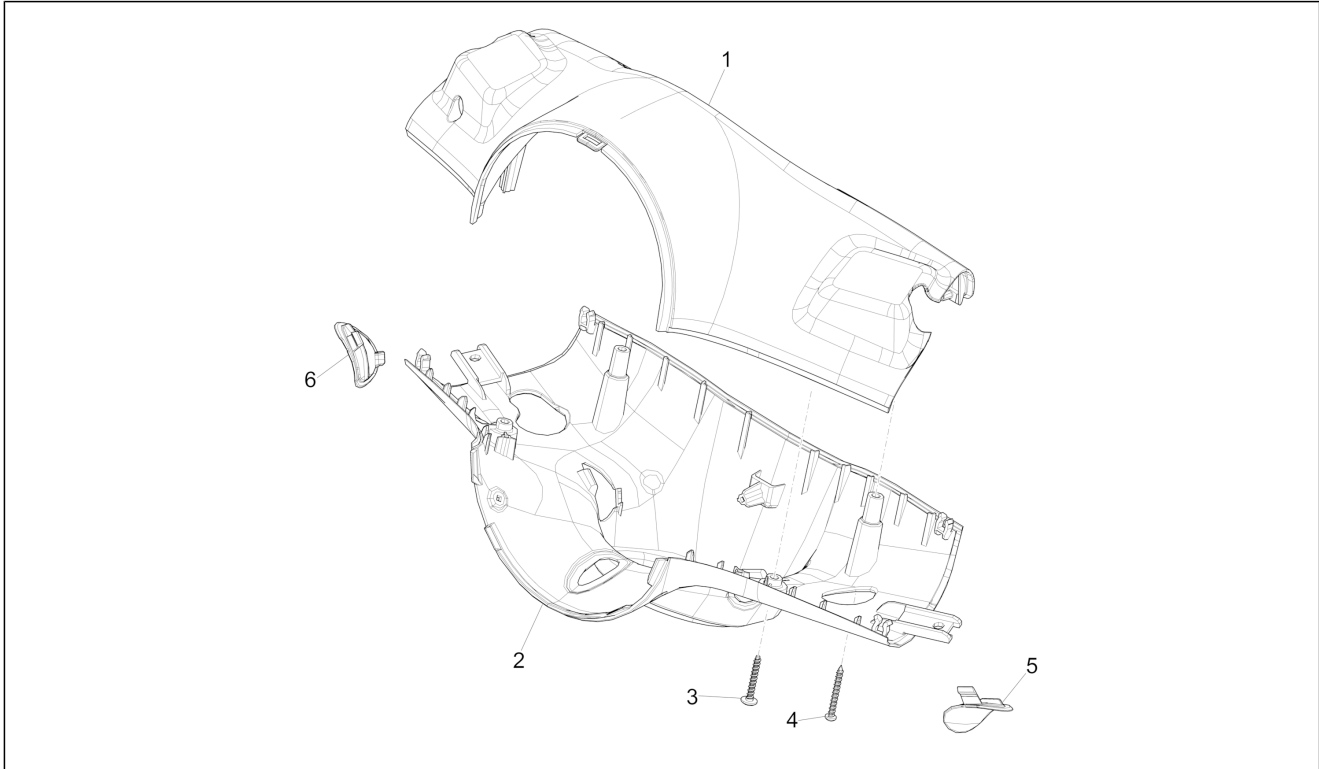

Vespa Primavera 150
EVPR000EX5 Vespa Primavera 150 4T 3V IGET ABS-NOABS
E2-E3-E4 2016 - 2019 (APAC)

Chassis prefix: RP8M8222, RP8M8221,
RP8M8241, RP8M8242
Engine prefix: M828M, M826M, M82CM,
M82GM

Group	Handlebars/Steering
Code	03.01
Description	Handlebars coverages
Service	1

Pos.	Code	Description	Qty	Variants
				Colour:Midnight Blue[222/A] Model version:No ABS Version[NO ABS] Country:Indonesia[ID] Colour:Midnight Blue[222/A] Country:Taiwan[TN] Model version:ABS Version[ABS] Colour:Midnight Blue[222/A] Country:Australia[AU] Model version:ABS Version[ABS] Colour:Midnight Blue[222/A] Model version:ABS Version[ABS] Country:China[CN] Colour:Midnight Blue[222/A] Model version:ABS Version[ABS] Country:Japan[JP] Colour:Midnight Blue[222/A] Model version:ABS Version[ABS] Country:Indonesia[ID] Colour:Midnight Blue[222/A] Model version:ABS Version[ABS] Country:Export Version[EX] Colour:Midnight Blue[222/A] Model version:ABS Version[ABS] Country:Australia[AU] Colour:Midnight Blue[222/A] Model version:ABS Version[ABS] Country:Export Version[EX] Colour:Midnight Blue[222/A] Model version:ABS Version[ABS] Country:Indonesia[ID] Colour:Midnight Blue[222/A] Model version:ABS Version[ABS] Country:Australia[AU] Colour:Midnight Blue[222/A] Model version:ABS Version[ABS] Country:China[CN] Colour:Midnight Blue[222/A] Model version:ABS Version[ABS]