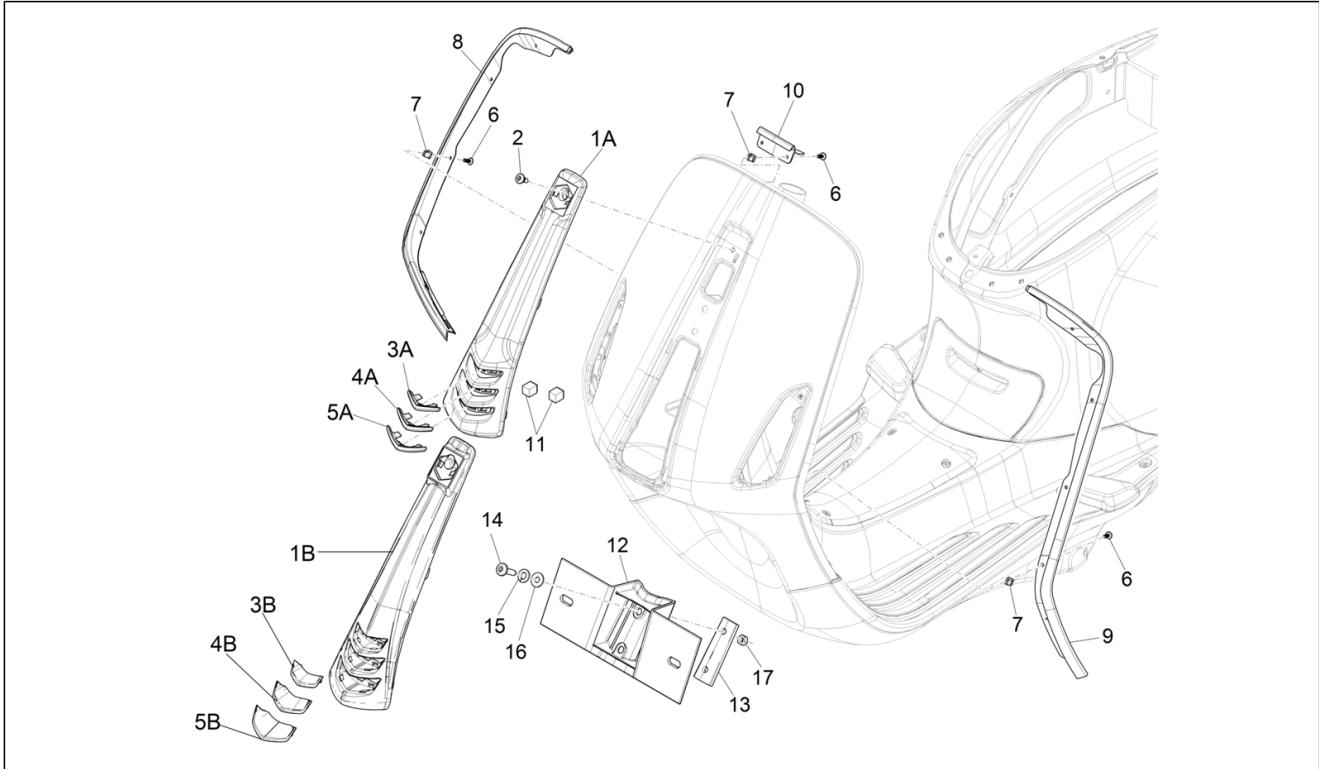

Vespa Primavera 150
EVPR000EX5 Vespa Primavera 150 4T 3V IGET ABS-NOABS
E2-E3-E4 2016 - 2019 (APAC)

Chassis prefix: RP8M8222, RP8M8221,
RP8M8241, RP8M8242
Engine prefix: M828M, M826M, M82CM,
M82GM

Group	Frame - Plastic parts - Coachwork
Code	02.26
Description	Front shield
Service	1

Pos.	Code	Description	Qty	Variants
				Model version:ABS Version[ABS] Country:Export Version[EX] Colour:Silk grey[701/C] Model version:ABS Version[ABS] Country:Thailand[TH] Colour:DRAGON RED[894] Model version:ABS Version[ABS] Country:Thailand[TH] Colour:White[544] Model version:ABS Version[ABS] Country:Taiwan[TN] Colour:Competition Black[98/A] Model version:ABS Version[ABS] Country:Thailand[TH] Colour:Beige unique 518/A[518/A] Model version:ABS Version[ABS] Country:Thailand[TH] Colour:White[544] Model version:ABS Version[ABS] Country:Australia[AU] Colour:Silk grey[701/C] Model version:ABS Version[ABS] Country:Australia[AU] Colour:Beige unique 518/A[518/A] Model version:ABS Version[ABS] Country:Export Version[EX] Colour:White[544] Model version:ABS Version[ABS] Country:Taiwan[TN] Colour:White[544] Model version:ABS Version[ABS] Yacht club version[YC] Country:Thailand[TH] Colour:DRAGON RED[894] Model version:ABS Version[ABS] Country:Japan[JP] Colour:Midnight Blue[222/A] Model version:ABS Version[ABS] Country:Australia[AU]