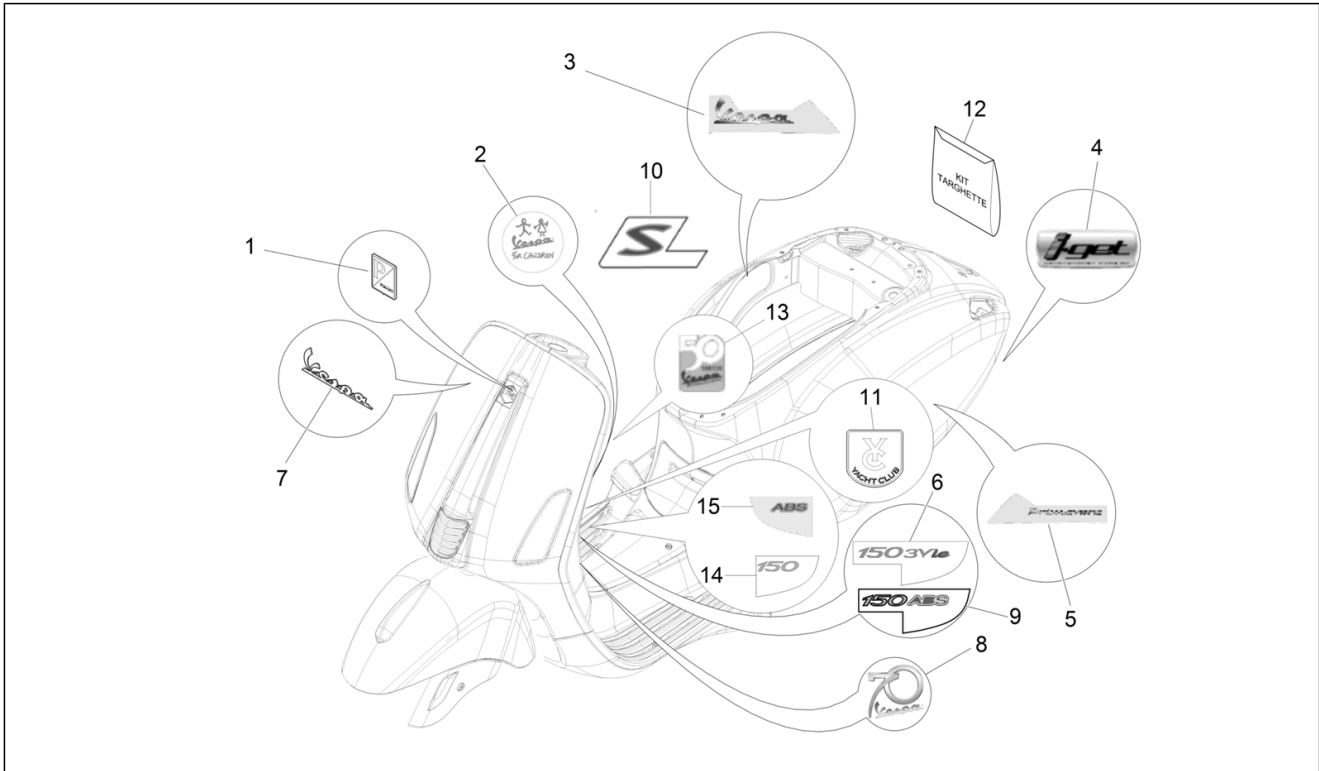

Vespa Primavera 150
EVPR000EX5 Vespa Primavera 150 4T 3V IGET ABS-NOABS
E2-E3-E4 2016 - 2019 (APAC)

Chassis prefix: RP8M8222, RP8M8221,
RP8M8241, RP8M8242
Engine prefix: M828M, M826M, M82CM,
M82GM

Group	Frame - Plastic parts - Coachwork
Code	02.38
Description	Plates - Emblems
Service	1

Pos.	Code	Description	Qty	Variants
				Colour:Midnight Blue[222/A] Model version:ABS Version[ABS] Country:Export Version[EX] Colour:DRAGON RED[894] Model version:ABS Version[ABS] Country:Export Version[EX] Colour:BLACK[79/A] Model version:ABS Version[ABS] Country:China[CN] Colour:White[544] Model version:ABS Version[ABS] Country:Export Version[EX] Colour:White[544] Model version:ABS Version[ABS] Country:China[CN] Colour:DRAGON RED[894] Model version:ABS Version[ABS] Country:China[CN] Colour:[283/A] Model version:ABS Version[ABS] Country:China[CN] Colour:BLACK[79/A] Model version:ABS Version[ABS] Country:Japan[JP] Colour:[283/A] Model version:ABS Version[ABS] Country:Japan[JP] Colour:White[544] Model version:ABS Version[ABS] Country:Japan[JP] Colour:BLACK[79/A] Model version:ABS Version[ABS] Country:Export Version[EX] Colour:Silk grey[701/C] Model version:ABS Version[ABS] Country:Export Version[EX] Colour:[283/A] Model version:ABS Version[ABS]