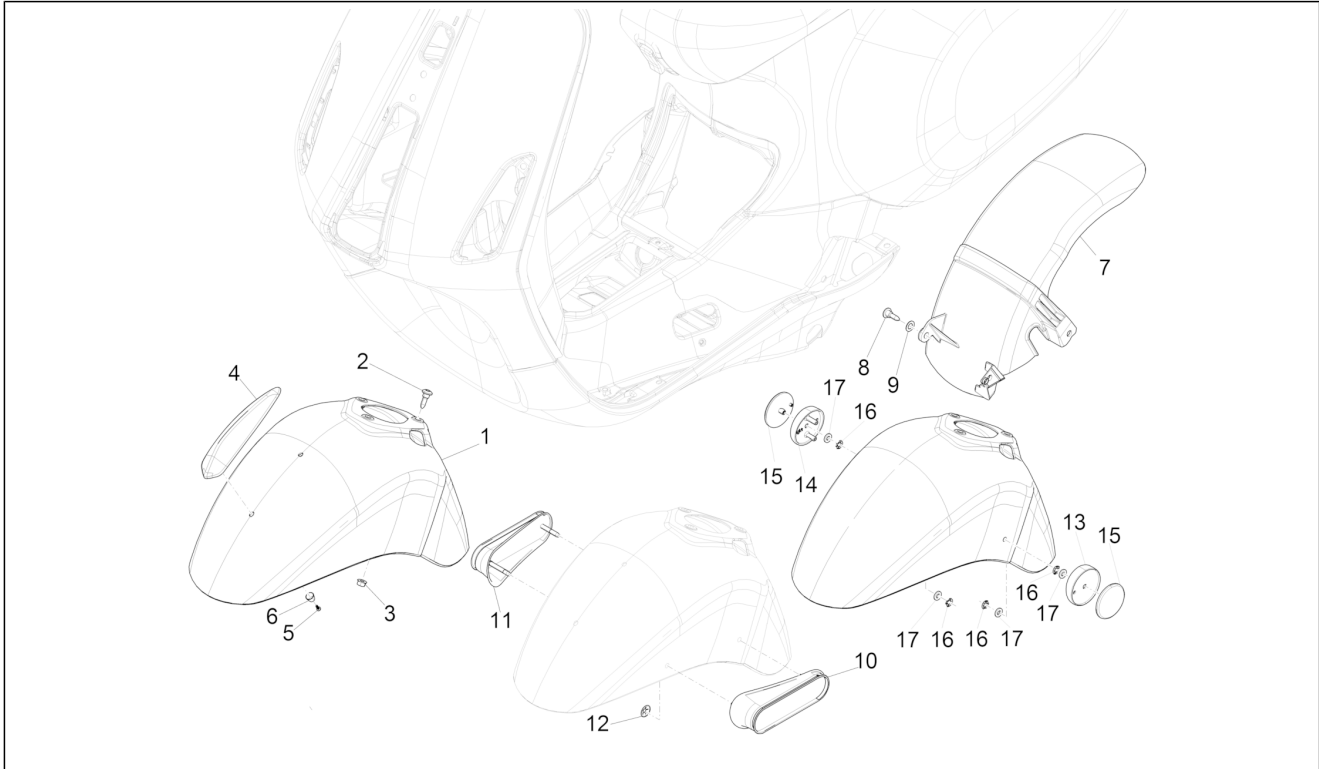

Group	Frame - Plastic parts - Coachwork
Code	02.33
Description	Wheel huosing - Mudguard
Service	1

Pos.	Code	Description	Qty	Variants
				Country:Thailand[TH] Colour:White[544] Model version:ABS Version[ABS] Country:Japan[JP] Colour:White[544] Model version:ABS Version[ABS] Country:Indonesia[ID] Colour:White[544] Model version:ABS Version[ABS] Country:China[CN] Colour:White[544] Model version:ABS Version[ABS] "Sport" version[S] Country:Thailand[TH]
1		Front mudguard	1	Colour:Beige[598] Model version:ABS Version[ABS] Country:Export Version[EX]
1		Front mudguard	1	Colour:[283/A] Model version:ABS Version[ABS] Country:Indonesia[ID]
1		Front mudguard	1	Colour:Competition Black[98/A] Country:China[CN] Model version:ABS Version[ABS] Colour:Silk grey[701/C] Model version:ABS Version[ABS] Country:Taiwan[TN] Colour:Competition Black[98/A] Country:Australia[AU] Model version:ABS Version[ABS] Colour:Competition Black[98/A] Model version:ABS Version[ABS] Country:Export Version[EX] Colour:Competition Black[98/A] Country:Taiwan[TN] Model version:ABS Version[ABS] Colour:BLACK[79/A] Model version:ABS Version[ABS] Country:China[CN]