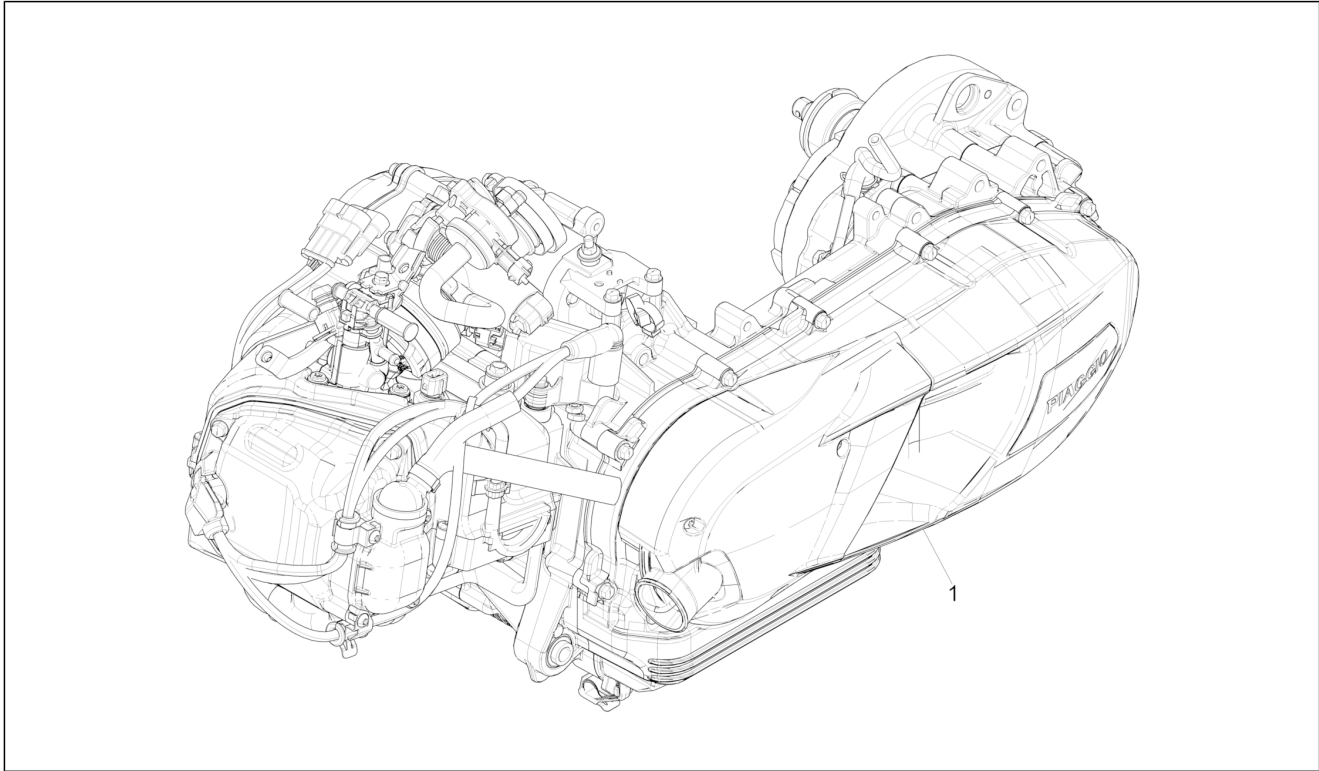

Vespa Primavera 150
EVPR000EX5 Vespa Primavera 150 4T 3V IGET ABS-NOABS
E2-E3-E4 2016 - 2019 (APAC)

Chassis prefix: RP8M8222, RP8M8221,
RP8M8241, RP8M8242
Engine prefix: M828M, M826M, M82CM,
M82GM

Group	Engine
Code	01.02
Description	Engine, assembly
Service	1

Pos.	Code	Description	Qty	Variants
1		Engine 150 4T 3V ie E3	1	Model version:ABS Version[ABS] 50° Version[50] Country:China[CN] Colour:Silk grey[701/C] Model version:ABS Version[ABS] Country:Australia[AU] Colour:White[544] Country:Australia[AU] Model version:ABS Version[ABS] Colour:Brown[135/A] Country:Australia[AU] Model version:ABS Version[ABS] Colour:Competition Black[98/A] Country:Australia[AU] Model version:ABS Version[ABS] Colour:DRAGON RED[894] Country:Australia[AU] Model version:ABS Version[ABS] Colour:Midnight Blue[222/A] Country:Australia[AU] Model version:ABS Version[ABS] Colour:D05 - Blue glossy VN[D05] Model version:ABS Version[ABS] Country:Australia[AU] Colour:Beige unique 518/A[518/A] Model version:ABS Version[ABS] Country:Australia[AU] Colour:White[544] Model version:ABS Version[ABS] Yacht club version[YC] Country:Australia[AU] Colour:Midnight Blue[222/A] Model version:ABS Version[ABS] Country:Japan[JP] Colour:BLACK[79/A] Model version:ABS Version[ABS] Country:Japan[JP] Colour:[283/A] Model version:ABS Version[ABS]