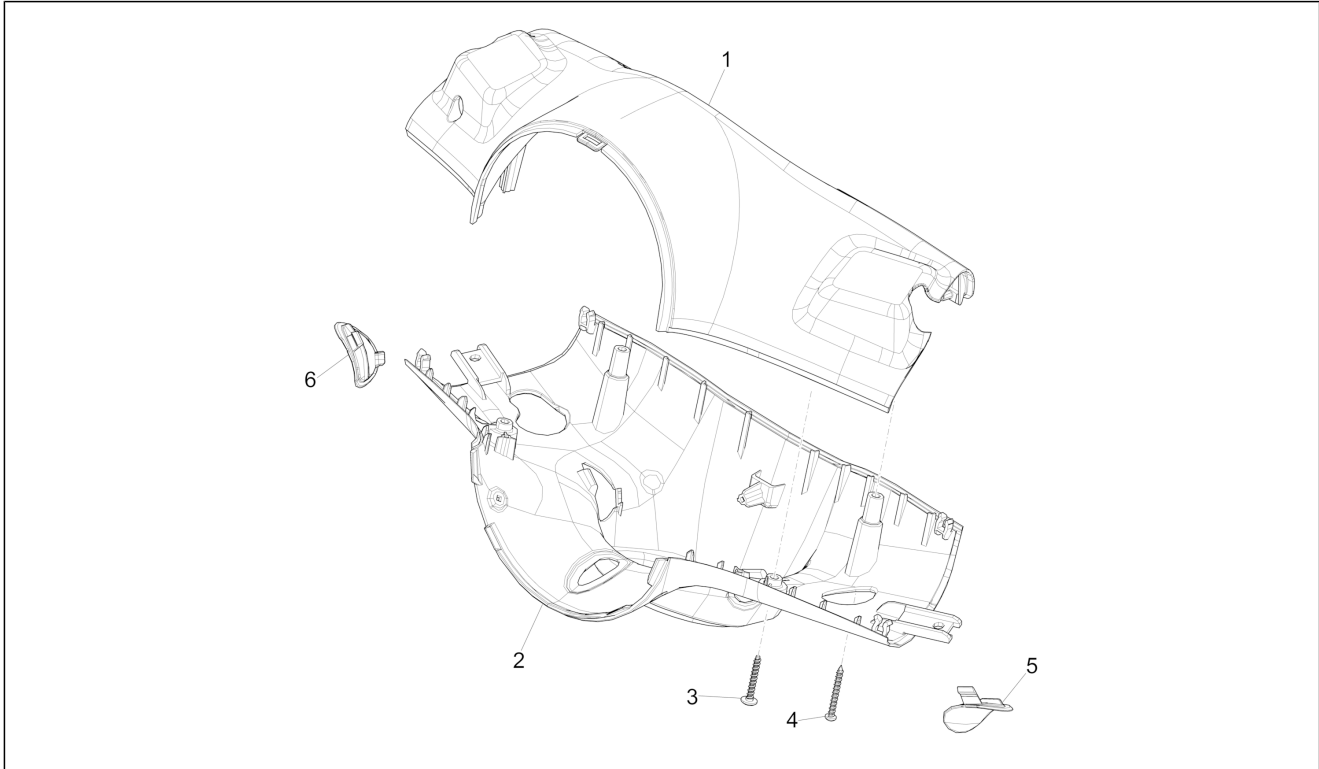

Group	Handlebars/Steering
Code	03.01
Description	Handlebars coverages
Service	1

Pos.	Code	Description	Qty	Variants
				Colour:Light blue 294/A[294/A] Model version:ABS Version[ABS] 50° Version[50] Country:Indonesia[ID] Colour:Light blue 294/A[294/A] Model version:ABS Version[ABS] 50° Version[50] Country:Export Version[EX] Colour:Light blue 294/A[294/A] Model version:ABS Version[ABS] 50° Version[50] Country:China[CN] Colour:Light blue 294/A[294/A] Model version:ABS Version[ABS] 50° Version[50] Country:Australia[AU]
2		Handlebar lower cover	1	Colour:Brown 140/A[140/A] Model version:ABS Version[ABS] 50° Version[50] Country:Taiwan[TN] Colour:Brown 140/A[140/A] Model version:ABS Version[ABS] 50° Version[50] Country:Thailand[TH] Colour:Brown 140/A[140/A] Model version:ABS Version[ABS] 50° Version[50] Country:Indonesia[ID] Colour:Brown 140/A[140/A] Model version:ABS Version[ABS] 50° Version[50] Country:Export Version[EX] Colour:Brown 140/A[140/A] Model version:ABS Version[ABS] 50° Version[50] Country:China[CN] Colour:Brown 140/A[140/A] Model version:ABS Version[ABS] 50° Version[50] Country:Australia[AU]
2		Handlebar lower cover	1	Colour:Beige unique 518/A[518/A] Model version:ABS Version[ABS] Country:Indonesia[ID] Colour:Beige unique 518/A[518/A] Model version:ABS Version[ABS] Country:Japan[JP] Colour:Beige unique 518/A[518/A]