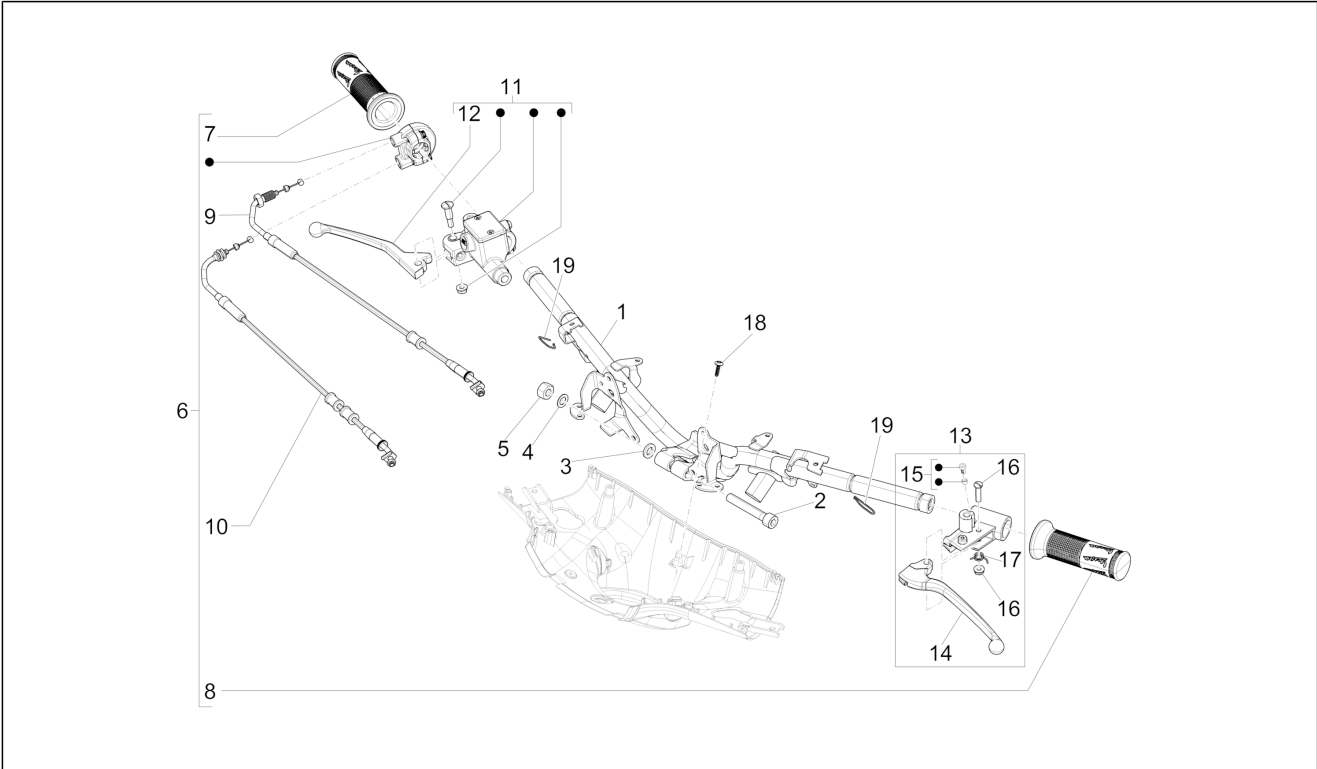

Group	Handlebars/Steering
Code	03.06
Description	Handlebars - Master cil.
Service	1

Pos.	Code	Description	Qty	Variants
				Country:Indonesia[ID] Colour:Light blue 294/A[294/A] Model version:ABS Version[ABS] 50° Version[50] Country:Export Version[EX] Colour:Light blue 294/A[294/A] Model version:ABS Version[ABS] 50° Version[50] Country:Australia[AU] Colour:D05 - Blue glossy VN[D05] Model version:ABS Version[ABS] Country:Thailand[TH] Colour:White[544] Model version:ABS Version[ABS] Country:Indonesia[ID] Colour:BLACK[79/A] Model version:ABS Version[ABS] Country:China[CN] Colour:White[544] Model version:ABS Version[ABS] Country:China[CN] Colour:DRAGON RED[894] Model version:ABS Version[ABS] Country:China[CN] Colour:White[544] Model version:ABS Version[ABS] "Sport" version[S] Country:Thailand[TH] Colour:BLACK[79/A] Model version:ABS Version[ABS] "Sport" version[S] Country:Thailand[TH] Colour:Matte red - RW[RW] Model version:ABS Version[ABS] "Sport" version[S] Country:Thailand[TH]
1		Handlebar with U.P.	1	Colour:Midnight Blue[222/A] Model version:ABS Version[ABS] Country:Export Version[EX] Colour:Silk grey[701/C] Model version:ABS Version[ABS] Country:Australia[AU]