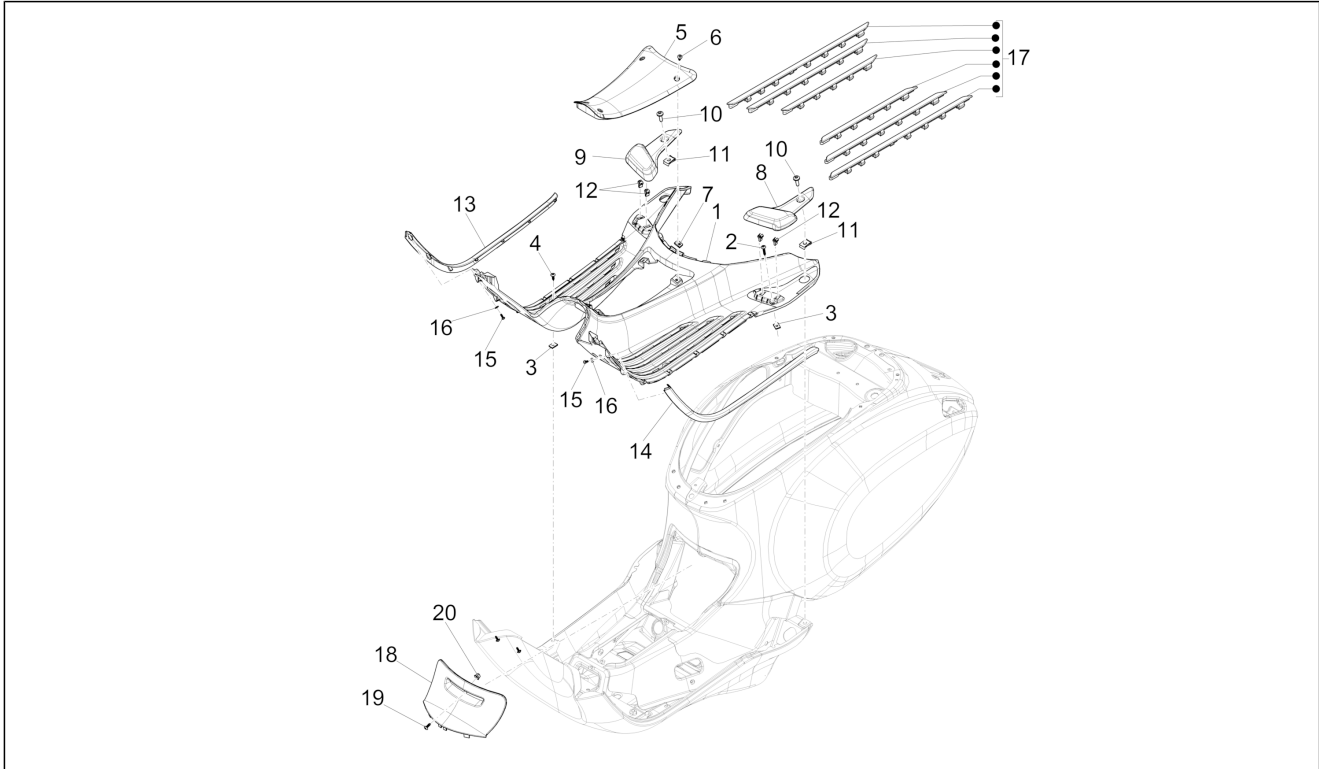

Vespa Primavera 150
EVPR000EX5 Vespa Primavera 150 4T 3V IGET ABS-NOABS
E2-E3-E4 2016 - 2019 (APAC)

Chassis prefix: RP8M8222, RP8M8221,
RP8M8241, RP8M8242
Engine prefix: M828M, M826M, M82CM,
M82GM

Group	Frame - Plastic parts - Coachwork
Code	02.31
Description	Central cover - Footrests
Service	1

Pos.	Code	Description	Qty	Variants
				Country:Thailand[TH] Colour:White[544] Model version:ABS Version[ABS] Country:Australia[AU] Colour:Silk grey[701/C] Model version:ABS Version[ABS] Country:Australia[AU] Colour:Beige unique 518/A[518/A] Model version:ABS Version[ABS] Country:Export Version[EX] Colour:White[544] Model version:ABS Version[ABS] Country:Taiwan[TN] Colour:White[544] Model version:ABS Version[ABS] Yacht club version[YC] Country:Thailand[TH] Colour:DRAGON RED[894] Model version:ABS Version[ABS] Country:Japan[JP] Colour:Midnight Blue[222/A] Model version:ABS Version[ABS] Country:Australia[AU] Colour:DRAGON RED[894] Model version:ABS Version[ABS] Country:Australia[AU] Colour:BLACK[79/A] Model version:ABS Version[ABS] Country:Japan[JP] Colour:Brown 140/A[140/A] Model version:ABS Version[ABS] 50° Version[50] Country:Taiwan[TN] Colour:Brown 140/A[140/A] Model version:ABS Version[ABS] 50° Version[50] Country:Thailand[TH] Colour:Brown 140/A[140/A] Model version:ABS Version[ABS] 50° Version[50] Country:Indonesia[ID] Colour:Brown 140/A[140/A]