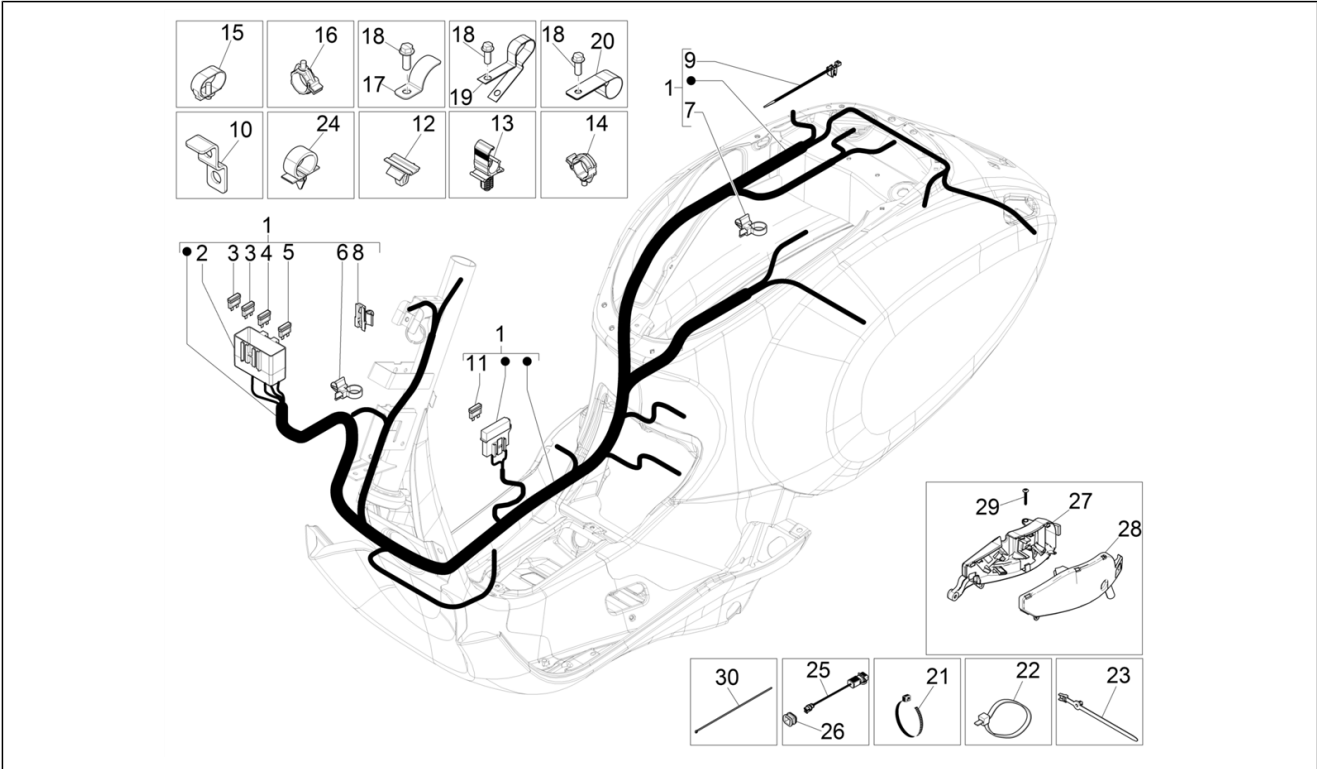

Vespa Primavera 150
EVPR000EX5 Vespa Primavera 150 4T 3V IGET ABS-NOABS
E2-E3-E4 2016 - 2019 (APAC)

Chassis prefix: RP8M8222, RP8M8221,
RP8M8241, RP8M8242
Engine prefix: M828M, M826M, M82CM,
M82GM

Group	Electrical system
Code	06.08
Description	Main cable harness
Service	1

Pos.	Code	Description	Qty	Variants
				Colour:BLACK[79/A] Model version:ABS Version[ABS] Country:Export Version[EX] Colour:Silk grey[701/C] Model version:ABS Version[ABS] Country:Export Version[EX] Colour:[283/A] Model version:ABS Version[ABS] Country:Export Version[EX] Colour:White[544] Model version:ABS Version[ABS] Country:Australia[AU] Colour:Midnight Blue[222/A] Model version:ABS Version[ABS] Country:Australia[AU] Colour:[283/A] Model version:ABS Version[ABS] Country:Australia[AU] Colour:DRAGON RED[894] Model version:ABS Version[ABS] Country:Australia[AU] Colour:White[544] Model version:ABS Version[ABS] Country:Thailand[TH] Colour:Midnight Blue[222/A] Model version:ABS Version[ABS] Country:Export Version[EX] Colour:DRAGON RED[894] Model version:ABS Version[ABS] Country:Thailand[TH] Colour:Silk grey[701/C] Model version:ABS Version[ABS] Country:Thailand[TH] Colour:BLACK[79/A] Model version:ABS Version[ABS] Country:Thailand[TH] Colour:White[544] Model version:ABS Version[ABS]