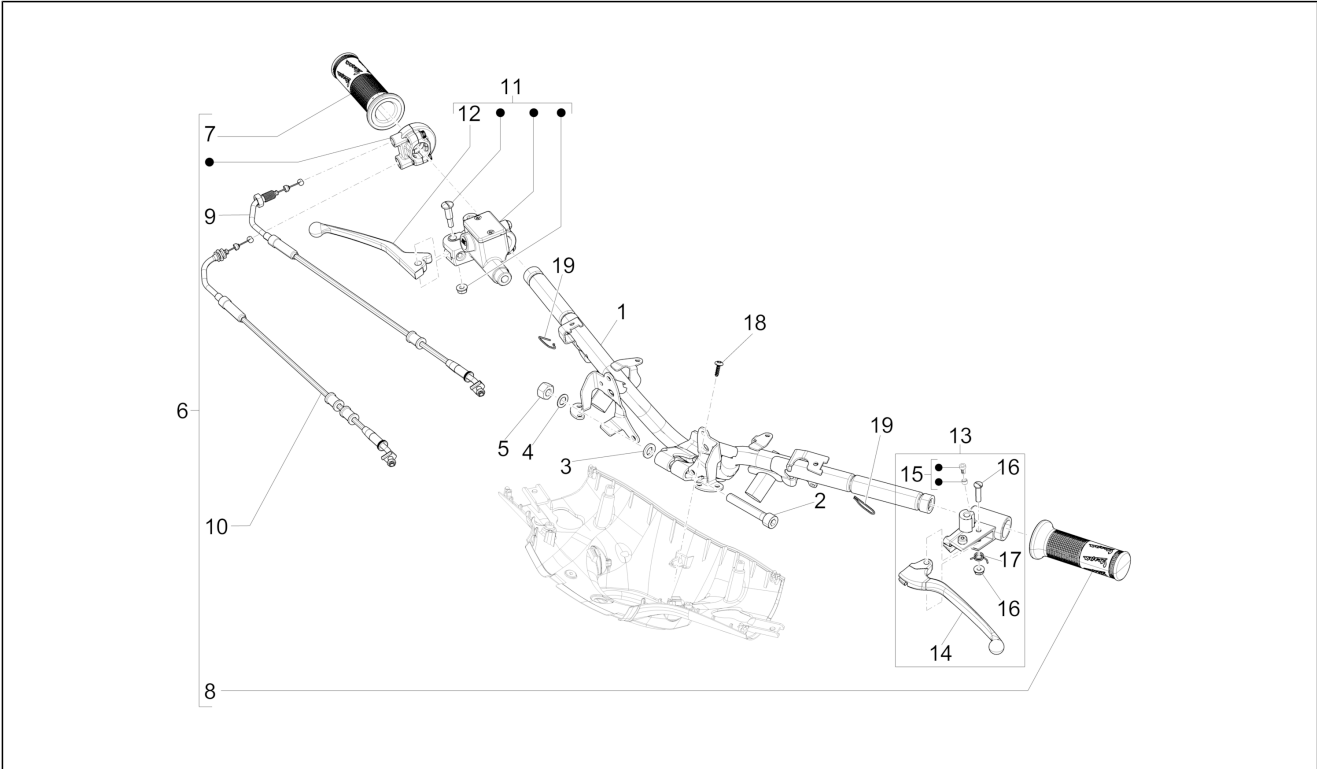

Vespa Primavera 150
EVPR000EX5 Vespa Primavera 150 4T 3V IGET ABS-NOABS
E2-E3-E4 2016 - 2019 (APAC)

Chassis prefix: RP8M8222, RP8M8221,
RP8M8241, RP8M8242
Engine prefix: M828M, M826M, M82CM,
M82GM

Group	Handlebars/Steering
Code	03.06
Description	Handlebars - Master cil.
Service	1

Pos.	Code	Description	Qty	Variants
				Country:China[CN] Colour:White[544] Model version:ABS Version[ABS] Country:Export Version[EX] Colour:BLACK[79/A] Model version:ABS Version[ABS] Country:Export Version[EX] Colour:White[544] Model version:ABS Version[ABS] Country:Thailand[TH] Colour:Midnight Blue[222/A] Model version:ABS Version[ABS] Country:Export Version[EX] Colour:Silk grey[701/C] Model version:ABS Version[ABS] Country:Thailand[TH] Colour:DRAGON RED[894] Model version:ABS Version[ABS] Country:Thailand[TH] Colour:White[544] Model version:ABS Version[ABS] Country:Taiwan[TN] Colour:Competition Black[98/A] Model version:ABS Version[ABS] Country:Thailand[TH] Colour:Beige unique 518/A[518/A] Model version:ABS Version[ABS] Country:Thailand[TH] Colour:White[544] Model version:ABS Version[ABS] Country:Australia[AU] Colour:Silk grey[701/C] Model version:ABS Version[ABS] Country:Australia[AU] Colour:Beige unique 518/A[518/A] Model version:ABS Version[ABS] Country:Export Version[EX] Colour:White[544]