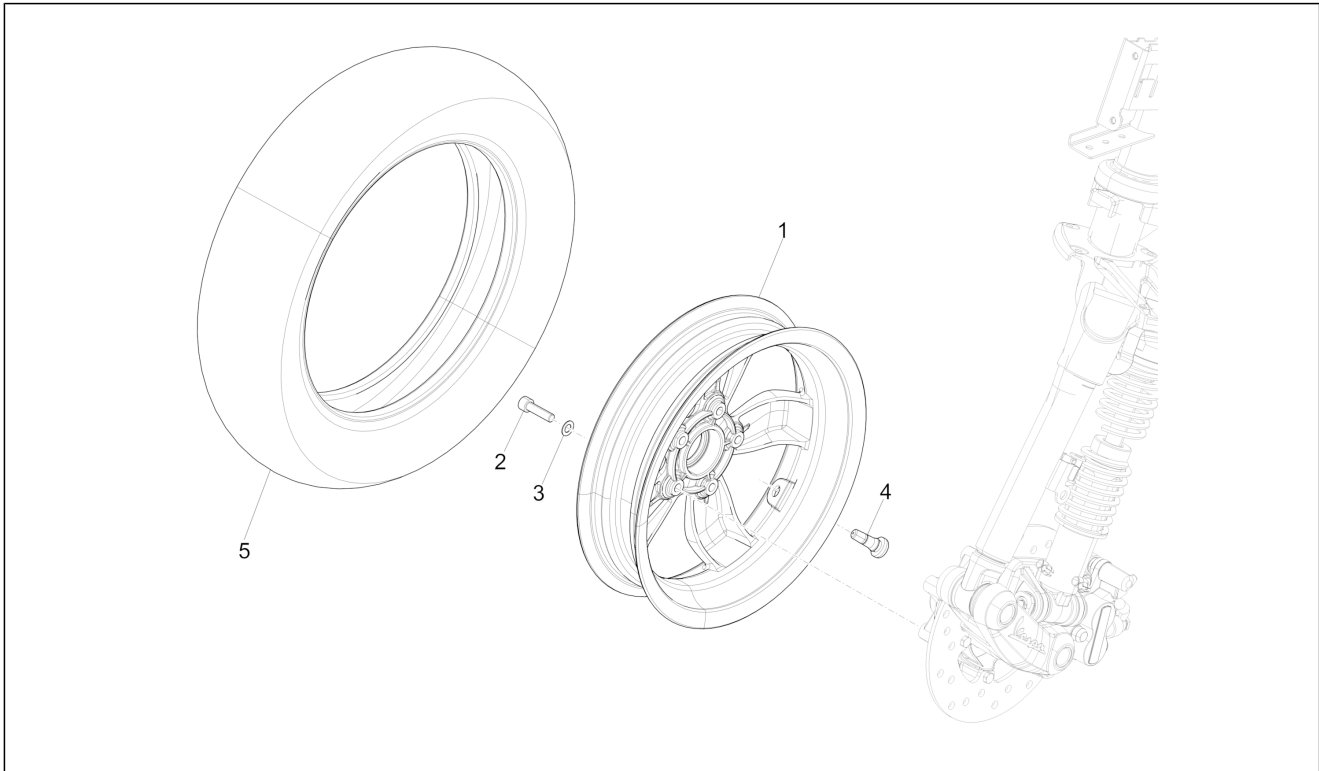

Group	Suspensions - Wheels
Code	04.11
Description	Front wheel
Service	1

Pos.	Code	Description	Qty	Variants
5		Front tyre Vee Rubber 110/70-12"	1	Colour:Silk grey[701/C] Model version:ABS Version[ABS] Country:China[CN] Colour:Beige unique 518/A[518/A] Model version:ABS Version[ABS] Country:China[CN] Colour:Midnight Blue[222/A] Model version:ABS Version[ABS] Country:China[CN] Colour:BLACK[79/A] Model version:ABS Version[ABS] Country:China[CN] Colour:White[544] Model version:ABS Version[ABS] Country:China[CN] Colour:DRAGON RED[894] Model version:ABS Version[ABS] Country:China[CN] Colour:White[544] Model version:ABS Version[ABS] "Sport" version[S] Country:Thailand[TH] Colour:BLACK[79/A] Model version:ABS Version[ABS] "Sport" version[S] Country:Thailand[TH] Colour:Matte red - RW[RW] Model version:ABS Version[ABS] "Sport" version[S] Country:Thailand[TH]
5		110/70-11" Vee Rubber tyre	1	Colour:Competition Black[98/A] Model version:No ABS Version[NO ABS] Country:Indonesia[ID] Colour:DRAGON RED[894] Model version:No ABS Version[NO ABS] Country:Indonesia[ID] Colour:Light Blue 70° (VN)[434] Model version:No ABS Version[NO ABS] 70° Version[70°] Country:Indonesia[ID] Colour:Silk grey[701/C]