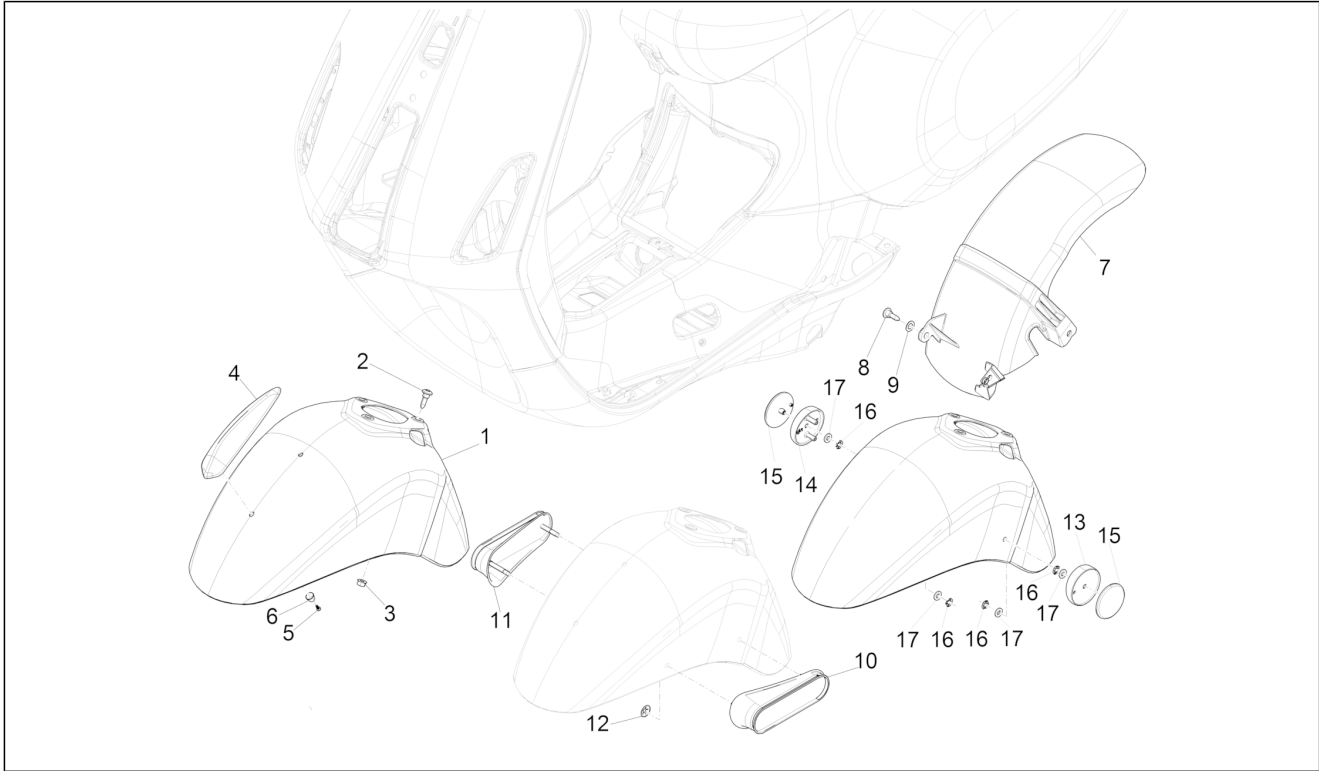

Group	Frame - Plastic parts - Coachwork
Code	02.33
Description	Wheel huosing - Mudguard
Service	1

Pos.	Code	Description	Qty	Variants
				Colour:BLACK[79/A] Model version:ABS Version[ABS] Country:Japan[JP] Colour:BLACK[79/A] Model version:ABS Version[ABS] Country:Export Version[EX] Colour:BLACK[79/A] Model version:ABS Version[ABS] Country:Thailand[TH] Colour:BLACK[79/A] Model version:ABS Version[ABS] Country:Indonesia[ID] Colour:BLACK[79/A] Model version:ABS Version[ABS] Country:Australia[AU] Colour:Competition Black[98/A] Model version:ABS Version[ABS] Country:Thailand[TH] Colour:BLACK[79/A] Model version:ABS Version[ABS] Country:China[CN] Colour:BLACK[79/A] Model version:ABS Version[ABS] "Sport" version[S] Country:Thailand[TH]
1		Front mudguard	1	Colour:Brown[135/A] Model version:No ABS Version[NO ABS] Country:Indonesia[ID]
1		Front mudguard	1	Colour:Silk grey[701/C] Model version:ABS Version[ABS] Country:Australia[AU] Colour:Silk grey[701/C] Model version:ABS Version[ABS] Country:Taiwan[TN] Colour:Silk grey[701/C] Model version:ABS Version[ABS] Country:Taiwan[TN] Colour:Silk grey[701/C]