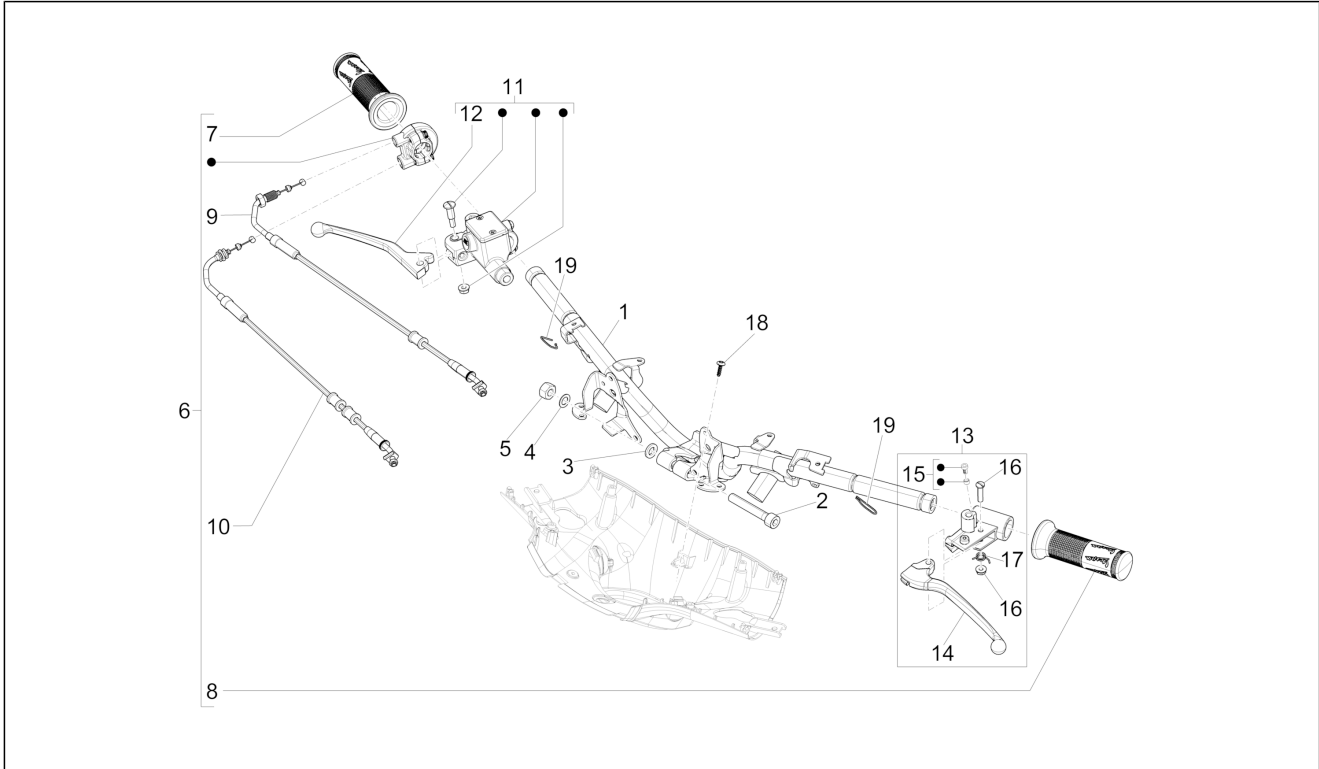

Group	Handlebars/Steering
Code	03.06
Description	Handlebars - Master cil.
Service	1

Pos.	Code	Description	Qty	Variants
				Country:Japan[JP] Colour:Light blue 294/A[294/A] Model version:ABS Version[ABS] 50° Version[50] Country:Taiwan[TN] Colour:Light blue 294/A[294/A] Model version:ABS Version[ABS] 50° Version[50] Country:Thailand[TH] Colour:Light blue 294/A[294/A] Model version:ABS Version[ABS] 50° Version[50] Country:Indonesia[ID] Colour:Light blue 294/A[294/A] Model version:ABS Version[ABS] 50° Version[50] Country:Export Version[EX] Colour:Light blue 294/A[294/A] Model version:ABS Version[ABS] 50° Version[50] Country:China[CN] Colour:Light blue 294/A[294/A] Model version:ABS Version[ABS] 50° Version[50] Country:Australia[AU]
10		Throttle closing transmission	1	
11		Front brake hydraulic pump	1	Model version:ABS Version[ABS]
11		Front brake hydraulic pump	1	Country:[RI] Model version:No ABS Version[NO ABS]
12		Brake lever (Heng Tong)	1	
13		Left hand grip with rear brake lever	1	
14		Rear brake control lever	1	
15		Screw with bushing	1	
16		Screw with nut	1	
17		Spring	1	
18		TBCIC Screw	3	
19		Spring	2