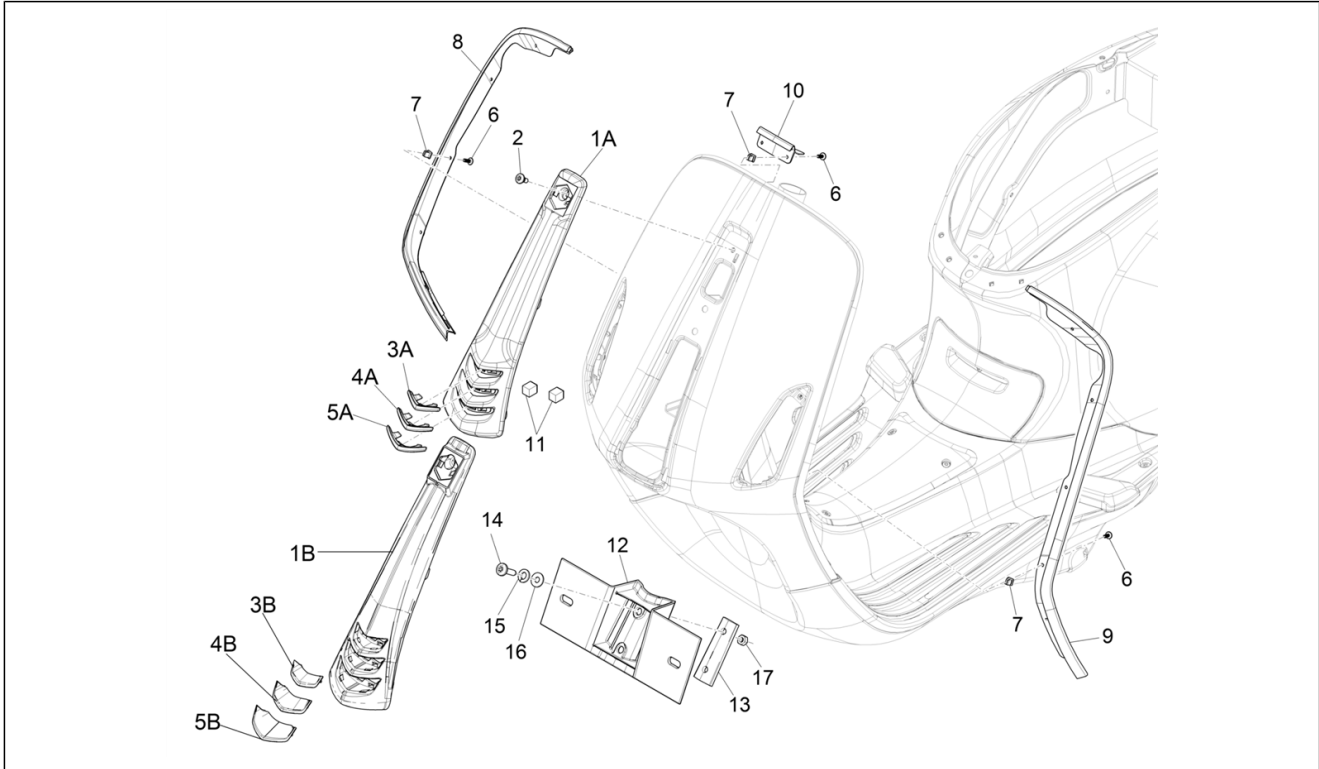

Vespa Primavera 150
EVPR000EX5 Vespa Primavera 150 4T 3V IGET ABS-NOABS
E2-E3-E4 2016 - 2019 (APAC)

Chassis prefix: RP8M8222, RP8M8221,
RP8M8241, RP8M8242
Engine prefix: M828M, M826M, M82CM,
M82GM

Group	Frame - Plastic parts - Coachwork
Code	02.26
Description	Front shield
Service	1

Pos.	Code	Description	Qty	Variants
				Model version:ABS Version[ABS] 50° Version[50] Country:Thailand[TH] Colour:Brown 140/A[140/A] Model version:ABS Version[ABS] 50° Version[50] Country:Indonesia[ID] Colour:Brown 140/A[140/A] Model version:ABS Version[ABS] 50° Version[50] Country:Export Version[EX] Colour:Brown 140/A[140/A] Model version:ABS Version[ABS] 50° Version[50] Country:China[CN] Colour:Brown 140/A[140/A] Model version:ABS Version[ABS] 50° Version[50] Country:Australia[AU] Colour:Silk grey[701/C] Model version:ABS Version[ABS] Country:China[CN] Colour:Beige unique 518/A[518/A] Model version:ABS Version[ABS] Country:China[CN] Colour:Midnight Blue[222/A] Model version:ABS Version[ABS] Country:China[CN] Colour:Midnight Blue[222/A] Model version:ABS Version[ABS] Country:Taiwan[TN] Colour:DRAGON RED[894] Model version:ABS Version[ABS] Country:Taiwan[TN] Colour:Silk grey[701/C] Model version:ABS Version[ABS] Country:Taiwan[TN] Colour:BLACK[79/A] Model version:ABS Version[ABS] Country:Taiwan[TN] Colour:Beige unique 518/A[518/A] Model version:ABS Version[ABS] Country:Taiwan[TN]