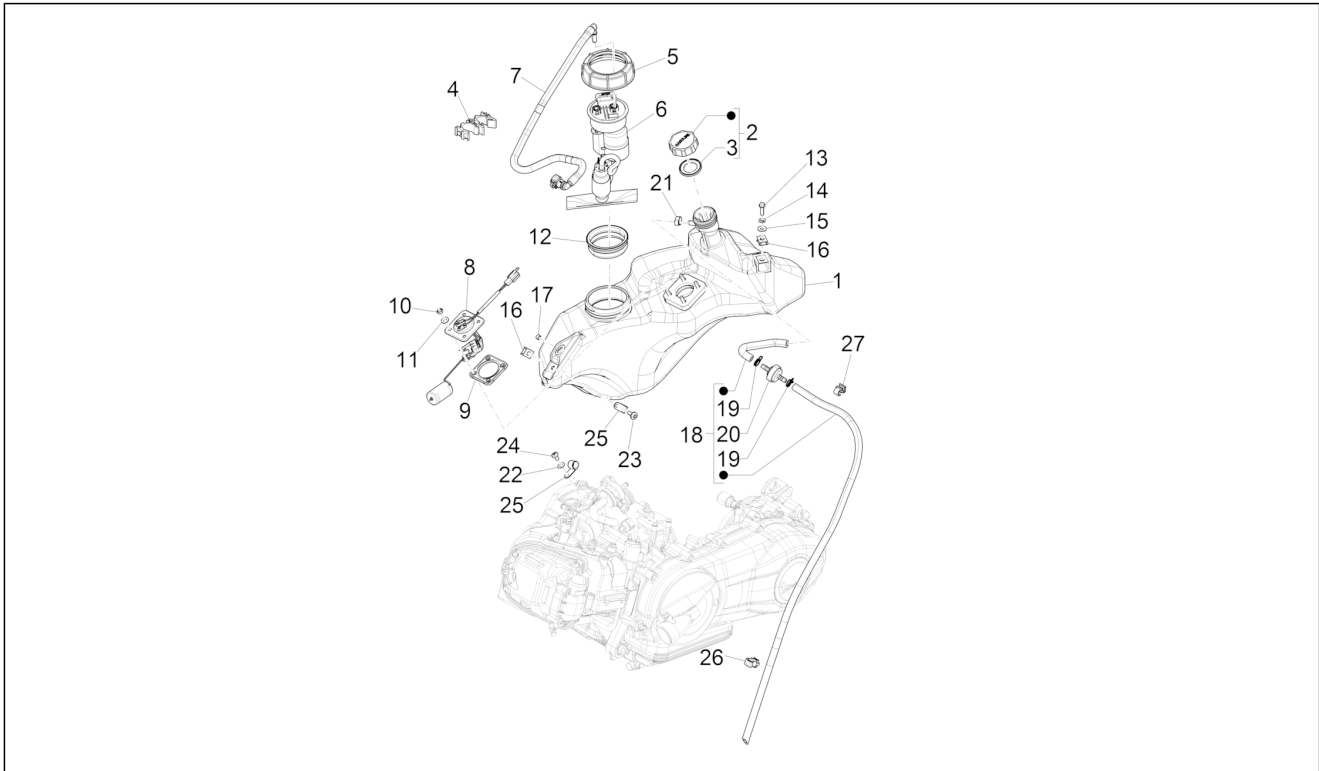

Group	Frame - Plastic parts - Coachwork
Code	02.47
Description	Fuel tank
Service	1

Pos.	Code	Description	Qty	Variants
1		Fuel tank	1	
1		Fuel tank	1	
2		Plug	1	
3		Tank cover gasket	1	
4		Fuel tank gasket	1	
5		Ring nut	1	
6		Fuel pump cpl.	1	
7		Fuel pipe complete with joints	1	
8		Indicator fuel level	1	
9		Gasket	1	
10		Nut	4	
11		Flat washer 16x6,5x1,5	4	
12		Gasket	1	
13		Hex screw M6x20	3	
14		Spring washer 6,4x11,8x1	3	
15		Flat washer 16x6,5x1,5	3	
16		Spring plate M6	3	
17		Spacer	1	
18		Complete breather pipe	1	
19		Hose clamp	2	
20		Safety valve	1	
21		Hose clamp	1	
22		Washer	1	
23		Screw M5x15	1	
24		Screw M6x16	1	
25		Hose clamp	2	
26		Spring	1	
27		Sheet edge spring	1