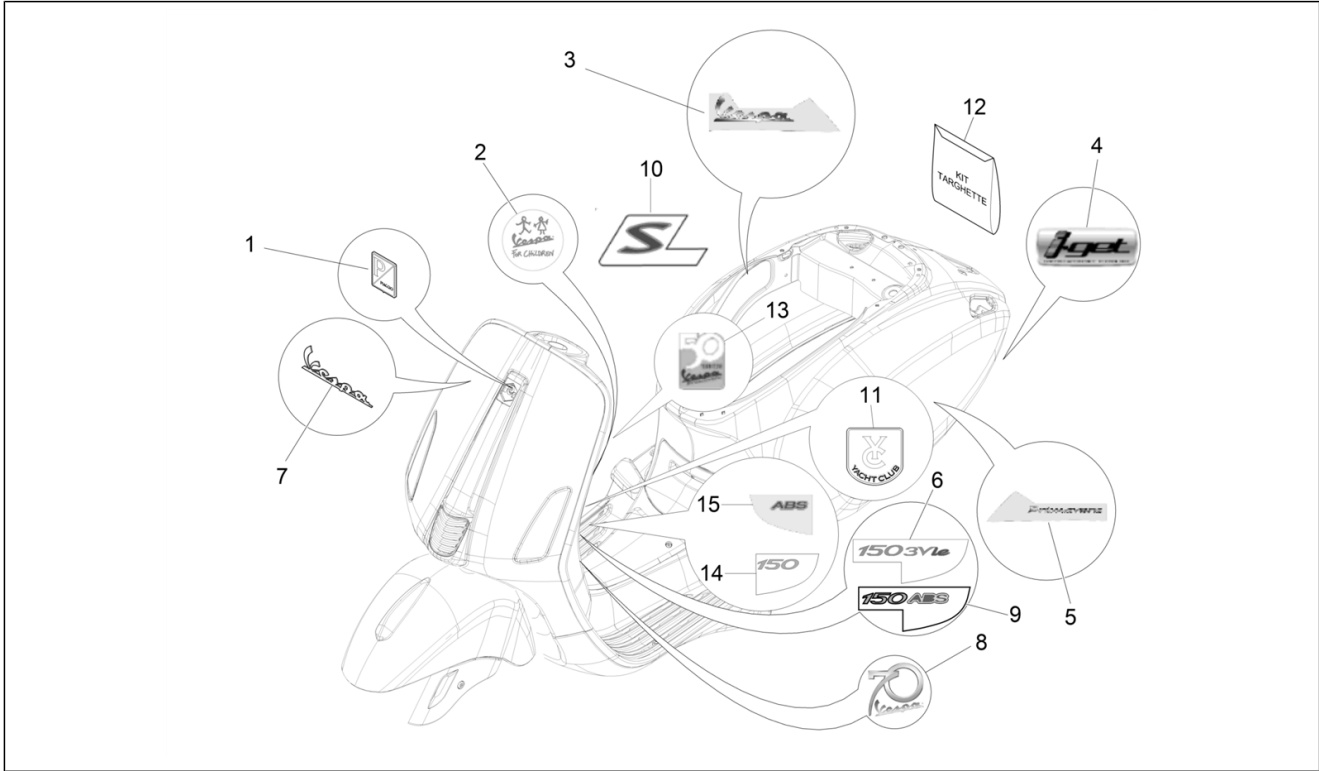

Vespa Primavera 150
EVPR000EX5 Vespa Primavera 150 4T 3V IGET ABS-NOABS
E2-E3-E4 2016 - 2019 (APAC)

Chassis prefix: RP8M8222, RP8M8221,
RP8M8241, RP8M8242
Engine prefix: M828M, M826M, M82CM,
M82GM

Group	Frame - Plastic parts - Coachwork
Code	02.38
Description	Plates - Emblems
Service	1

Pos.	Code	Description	Qty	Variants
				Model version:ABS Version[ABS] Colour:Brown[135/A] Country:China[CN] Model version:ABS Version[ABS] Colour:Brown[135/A] Model version:No ABS Version[NO ABS] Country:Indonesia[ID] Colour:Competition Black[98/A] Country:Australia[AU] Model version:ABS Version[ABS] Colour:Competition Black[98/A] Model version:ABS Version[ABS] Country:Export Version[EX] Colour:Competition Black[98/A] Country:Taiwan[TN] Model version:ABS Version[ABS] Colour:DRAGON RED[894] Country:Australia[AU] Model version:ABS Version[ABS] Colour:DRAGON RED[894] Model version:ABS Version[ABS] Country:Export Version[EX] Colour:DRAGON RED[894] Country:Taiwan[TN] Model version:ABS Version[ABS] Colour:Light Blue 70° (VN)[434] Country:Export Version[EX] Model version:70° Version[70°] ABS Version[ABS] Colour:Midnight Blue[222/A] Country:Australia[AU] Model version:ABS Version[ABS] Colour:White[544] Model version:No ABS Version[NO ABS] Country:Indonesia[ID] Colour:White[544] Country:China[CN] Model version:ABS Version[ABS] Colour:Silk grey[701/C]