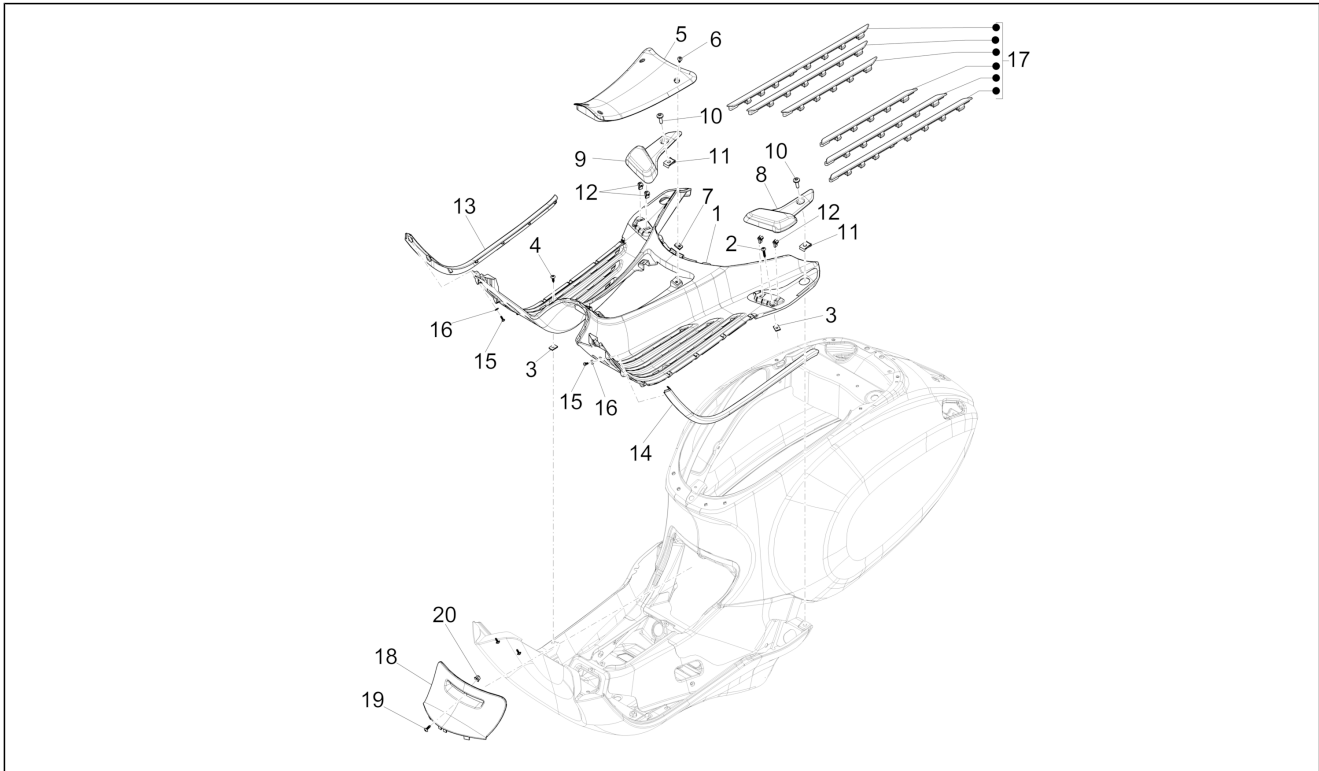

Group	Frame - Plastic parts - Coachwork
Code	02.31
Description	Central cover - Footrests
Service	1

Pos.	Code	Description	Qty	Variants
				Colour:White[544] Model version:ABS Version[ABS] Yacht club version[YC] Country:Japan[JP] Colour:White[544] Model version:ABS Version[ABS] Yacht club version[YC] Country:China[CN] Colour:White[544] Model version:ABS Version[ABS] Yacht club version[YC] Country:Thailand[TH]
18		Spark plug insp. door	1	Colour:Matte red - RW[RW] Model version:ABS Version[ABS] "Sport" version[S] Country:Thailand[TH]
18		Spark plug insp. door	1	Colour:Silk grey[701/C] Model version:ABS Version[ABS] Country:Australia[AU] Colour:Silk grey[701/C] Model version:ABS Version[ABS] Country:Taiwan[TN] Colour:Silk grey[701/C] Model version:No ABS Version[NO ABS] Country:Indonesia[ID] Colour:Silk grey[701/C] Model version:ABS Version[ABS] Country:Taiwan[TN] Colour:Silk grey[701/C] Model version:ABS Version[ABS] Country:China[CN] Colour:Silk grey[701/C] Model version:ABS Version[ABS] Country:Export Version[EX] Colour:Silk grey[701/C] Model version:ABS Version[ABS] Country:China[CN] Colour:Silk grey[701/C] Model version:ABS Version[ABS] Country:Indonesia[ID] Colour:Silk grey[701/C]