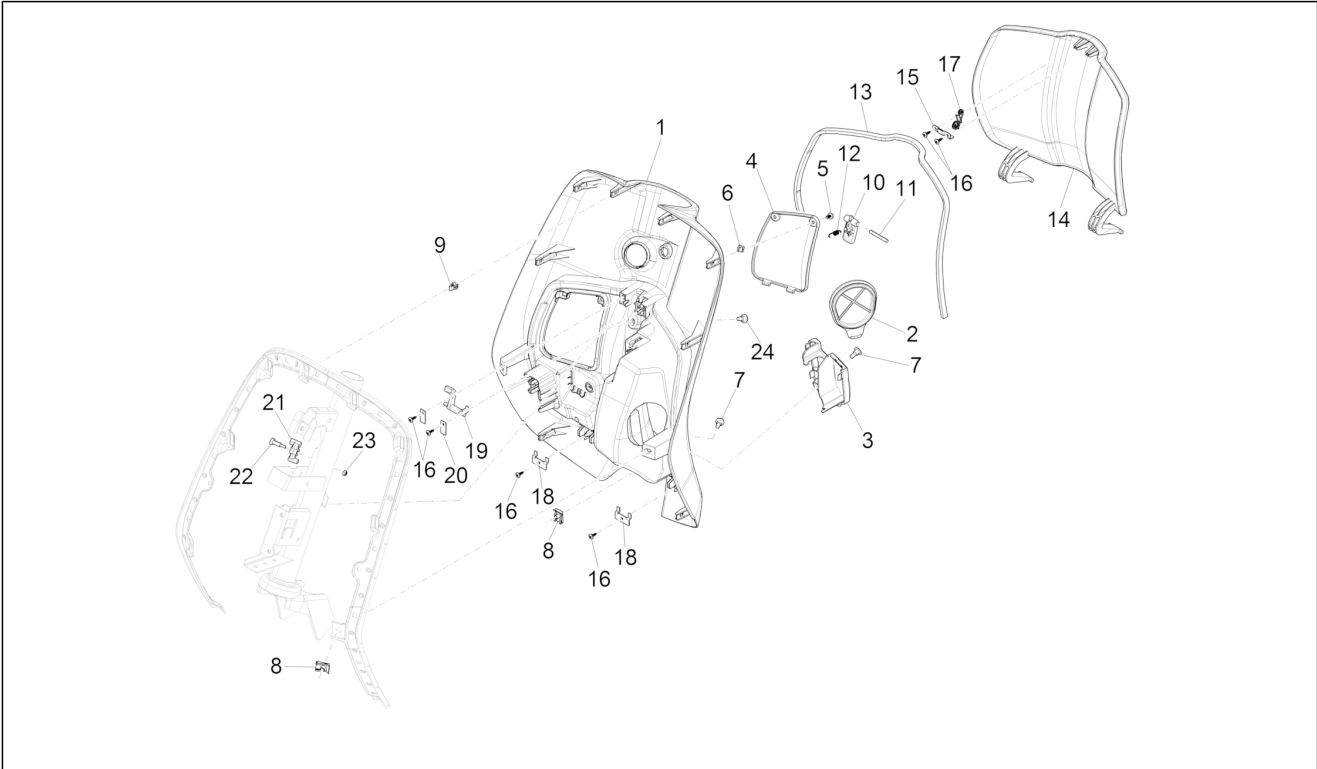

Vespa Primavera 150
EVPR000EX5 Vespa Primavera 150 4T 3V IGET ABS-NOABS
E2-E3-E4 2016 - 2019 (APAC)

Chassis prefix: RP8M8222, RP8M8221,
RP8M8241, RP8M8242
Engine prefix: M828M, M826M, M82CM,
M82GM

Group	Frame - Plastic parts - Coachwork
Code	02.30
Description	Front glove-box - Knee-guard panel
Service	1

Pos.	Code	Description	Qty	Variants
				Model version:ABS Version[ABS] Country:Taiwan[TN] Colour:Silk grey[701/C] Model version:No ABS Version[NO ABS] Country:Indonesia[ID] Colour:Silk grey[701/C] Model version:ABS Version[ABS] Country:Taiwan[TN] Colour:Silk grey[701/C] Model version:ABS Version[ABS] Country:China[CN] Colour:Silk grey[701/C] Model version:ABS Version[ABS] Country:Export Version[EX] Colour:Silk grey[701/C] Model version:ABS Version[ABS] Country:China[CN] Colour:Silk grey[701/C] Model version:ABS Version[ABS] Country:Indonesia[ID] Colour:Silk grey[701/C] Model version:ABS Version[ABS] Country:Export Version[EX] Colour:Silk grey[701/C] Model version:ABS Version[ABS] Country:Thailand[TH] Colour:Silk grey[701/C] Model version:ABS Version[ABS] Country:Thailand[TH] Colour:Silk grey[701/C] Model version:ABS Version[ABS] Country:Indonesia[ID] Colour:Silk grey[701/C] Model version:ABS Version[ABS] Country:Australia[AU] Colour:Silk grey[701/C] Model version:ABS Version[ABS] Country:China[CN]