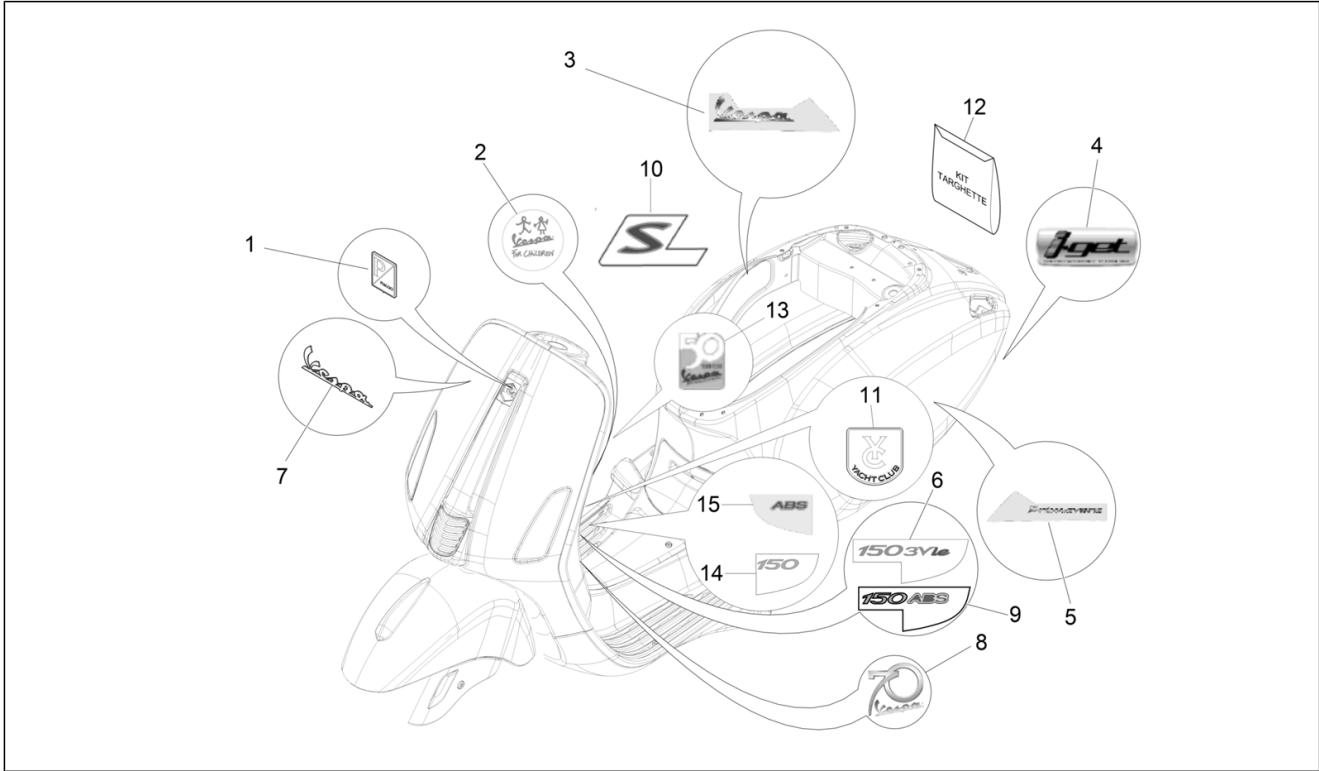

Vespa Primavera 150
EVPR000EX5 Vespa Primavera 150 4T 3V IGET ABS-NOABS
E2-E3-E4 2016 - 2019 (APAC)

Chassis prefix: RP8M8222, RP8M8221,
RP8M8241, RP8M8242
Engine prefix: M828M, M826M, M82CM,
M82GM

Group	Frame - Plastic parts - Coachwork
Code	02.38
Description	Plates - Emblems
Service	1

Pos.	Code	Description	Qty	Variants
				Colour:[283/A] Model version:ABS Version[ABS] Country:Taiwan[TN] Colour:White[544] Model version:ABS Version[ABS] Country:Export Version[EX] Colour:BLACK[79/A] Model version:ABS Version[ABS] Country:Export Version[EX] Colour:Midnight Blue[222/A] Model version:ABS Version[ABS] Country:Export Version[EX] Colour:DRAGON RED[894] Model version:ABS Version[ABS] Country:Export Version[EX] Colour:BLACK[79/A] Model version:ABS Version[ABS] Country:China[CN] Colour:White[544] Model version:ABS Version[ABS] Country:Export Version[EX] Colour:White[544] Model version:ABS Version[ABS] Country:China[CN] Colour:DRAGON RED[894] Model version:ABS Version[ABS] Country:China[CN] Colour:[283/A] Model version:ABS Version[ABS] Country:China[CN] Colour:BLACK[79/A] Model version:ABS Version[ABS] Country:Japan[JP] Colour:[283/A] Model version:ABS Version[ABS] Country:Japan[JP] Colour:White[544] Model version:ABS Version[ABS]