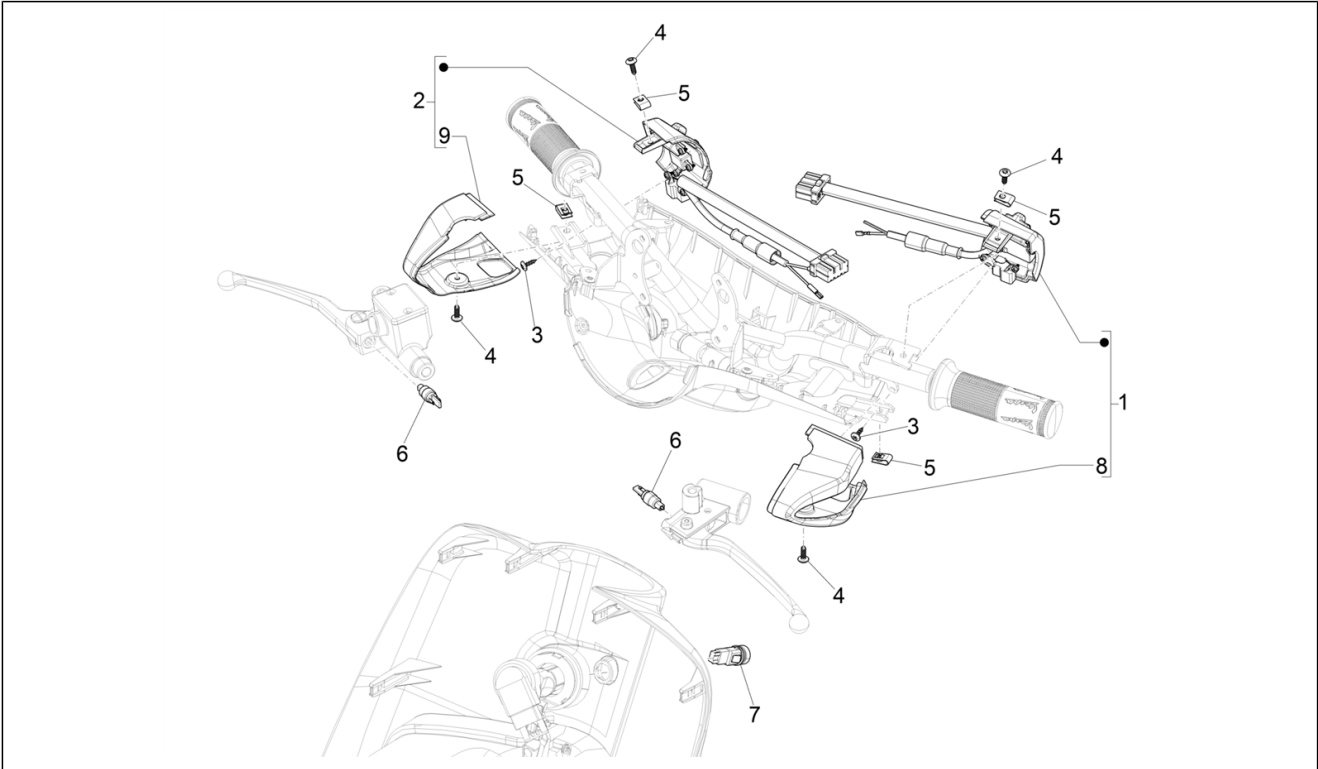

Vespa Primavera 150
EVPR000EX5 Vespa Primavera 150 4T 3V IGET ABS-NOABS
E2-E3-E4 2016 - 2019 (APAC)

Chassis prefix: RP8M8222, RP8M8221,
RP8M8241, RP8M8242
Engine prefix: M828M, M826M, M82CM,
M82GM

Group	Electrical system
Code	06.01
Description	Selectors - Switches - Buttons
Service	1

Pos.	Code	Description	Qty	Variants
				Country:Thailand[TH] Colour:White[544] Model version:ABS Version[ABS] Country:Taiwan[TN] Colour:Competition Black[98/A] Model version:ABS Version[ABS] Country:Thailand[TH] Colour:Beige unique 518/A[518/A] Model version:ABS Version[ABS] Country:Thailand[TH] Colour:White[544] Model version:ABS Version[ABS] Country:Australia[AU] Colour:Silk grey[701/C] Model version:ABS Version[ABS] Country:Australia[AU] Colour:Beige unique 518/A[518/A] Model version:ABS Version[ABS] Country:Export Version[EX] Colour:White[544] Model version:ABS Version[ABS] Country:Taiwan[TN] Colour:White[544] Model version:ABS Version[ABS] Yacht club version[YC] Country:Thailand[TH] Colour:DRAGON RED[894] Model version:ABS Version[ABS] Country:Japan[JP] Colour:Midnight Blue[222/A] Model version:ABS Version[ABS] Country:Australia[AU] Colour:DRAGON RED[894] Model version:ABS Version[ABS] Country:Australia[AU] Colour:BLACK[79/A] Model version:ABS Version[ABS] Country:Japan[JP] Colour:Silk grey[701/C]