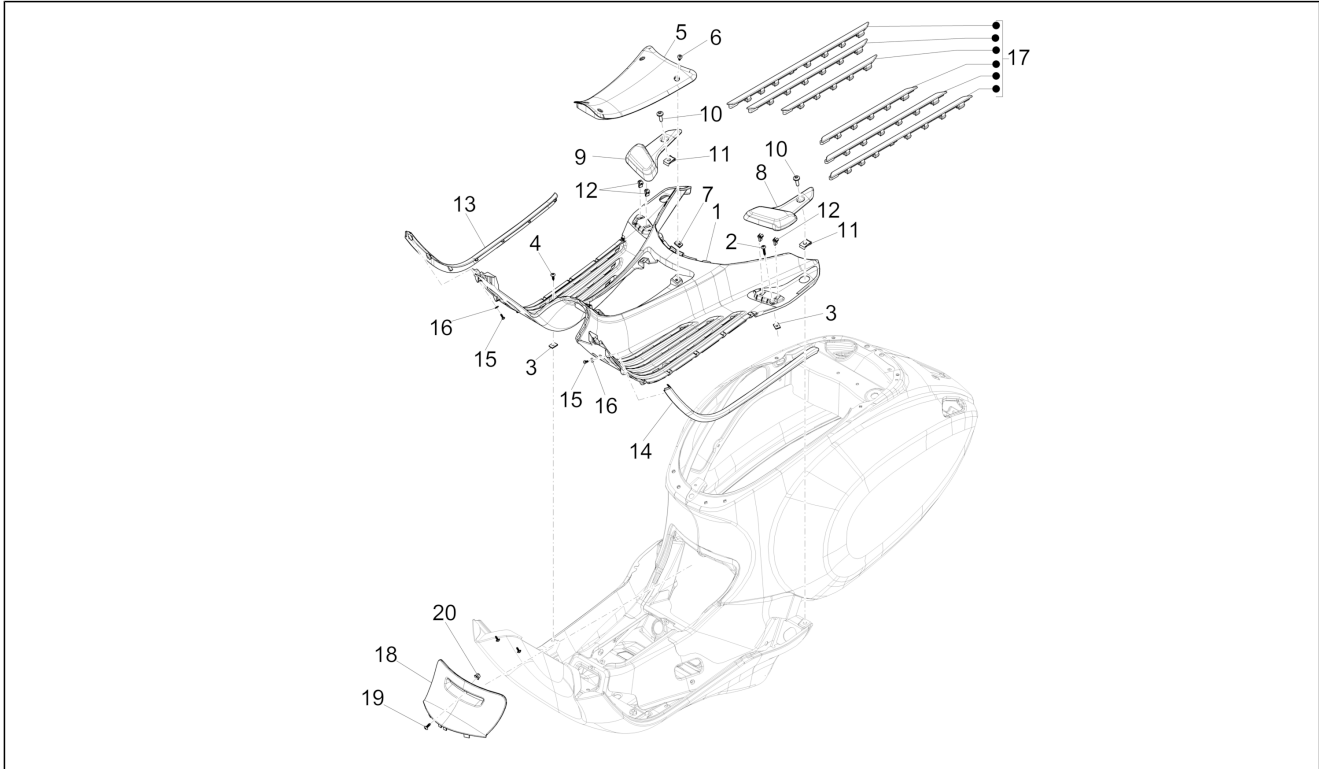

Group	Frame - Plastic parts - Coachwork
Code	02.31
Description	Central cover - Footrests
Service	1

Pos.	Code	Description	Qty	Variants
				Colour:[283/A] Model version:ABS Version[ABS] Country:Japan[JP] Colour:[283/A] Model version:ABS Version[ABS] Country:Export Version[EX] Colour:[283/A] Model version:ABS Version[ABS] Country:Australia[AU] Colour:[283/A] Model version:ABS Version[ABS] Country:Indonesia[ID]
1		Painted footrest	1	Country:Taiwan[TN] [RI]Export Version[EX] Model version:70° Version[70°] Colour:Light Blue 70° (VN)[434] Country:Taiwan[TN] Model version:70° Version[70°] ABS Version[ABS] Colour:Light Blue 70° (VN)[434] Model version:No ABS Version[NO ABS] 70° Version[70°] Country:Indonesia[ID] Colour:Light Blue 70° (VN)[434] Country:Export Version[EX] Model version:70° Version[70°] ABS Version[ABS]
1		Painted footrest	1	Colour:Brown 140/A[140/A] Model version:ABS Version[ABS] 50° Version[50] Country:Taiwan[TN] Colour:Brown 140/A[140/A] Model version:ABS Version[ABS] 50° Version[50] Country:Thailand[TH] Colour:Brown 140/A[140/A] Model version:ABS Version[ABS] 50° Version[50] Country:Indonesia[ID] Colour:Brown 140/A[140/A] Model version:ABS Version[ABS] 50° Version[50] Country:Export Version[EX] Colour:Brown 140/A[140/A] Model version:ABS Version[ABS] 50° Version[50]