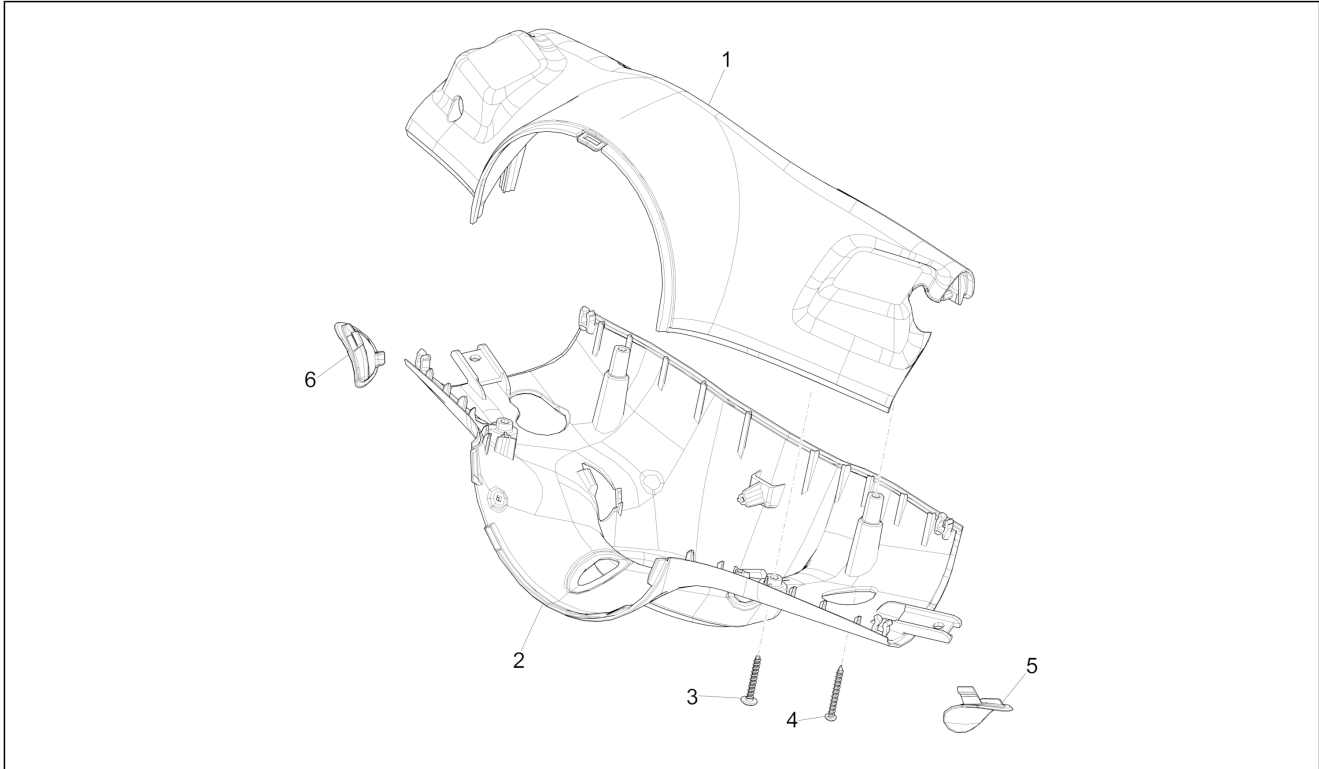

Vespa Primavera 150
EVPR000EX5 Vespa Primavera 150 4T 3V IGET ABS-NOABS
E2-E3-E4 2016 - 2019 (APAC)

Chassis prefix: RP8M8222, RP8M8221,
RP8M8241, RP8M8242
Engine prefix: M828M, M826M, M82CM,
M82GM

Group	Handlebars/Steering
Code	03.01
Description	Handlebars coverages
Service	1

Pos.	Code	Description	Qty	Variants
				Colour:White[544] Model version:ABS Version[ABS] Yacht club version[YC] Country:Australia[AU] Colour:White[544] Model version:ABS Version[ABS] Yacht club version[YC] Country:Japan[JP] Colour:White[544] Model version:ABS Version[ABS] Yacht club version[YC] Country:China[CN] Colour:White[544] Model version:ABS Version[ABS] Country:Export Version[EX] Colour:White[544] Model version:ABS Version[ABS] Country:Export Version[EX] Colour:White[544] Model version:ABS Version[ABS] Country:China[CN] Colour:White[544] Model version:ABS Version[ABS] Country:Japan[JP] Colour:White[544] Model version:ABS Version[ABS] Country:Australia[AU] Colour:White[544] Model version:ABS Version[ABS] Country:Thailand[TH] Colour:White[544] Model version:ABS Version[ABS] Country:Thailand[TH] Colour:White[544] Model version:ABS Version[ABS] Country:Taiwan[TN] Colour:White[544] Model version:ABS Version[ABS] Country:Indonesia[ID] Colour:White[544] Model version:ABS Version[ABS]