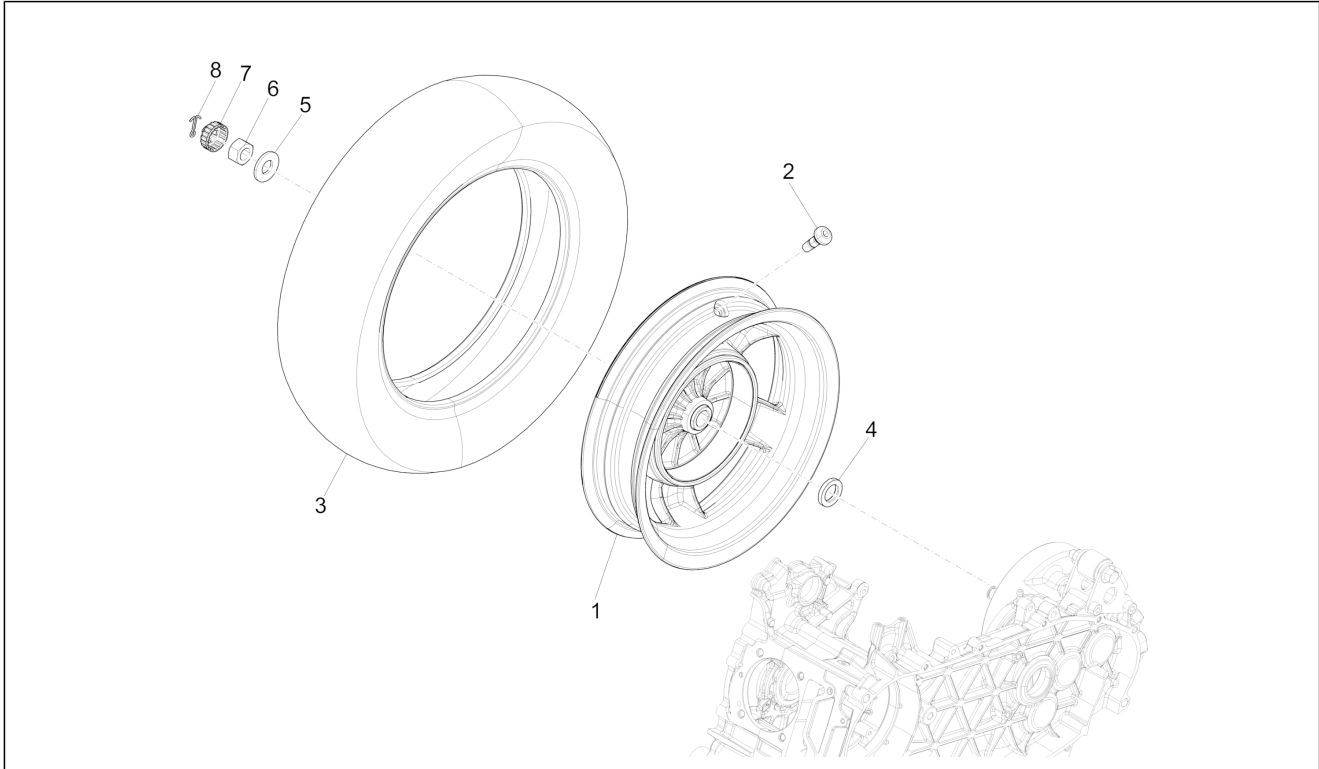

Group	Suspensions - Wheels
Code	04.12
Description	Rear wheel
Service	1

Pos.	Code	Description	Qty	Variants
1		Rear wheel 3.00x12"	1	
1		Rear wheel 11 x 2,75"	1	Country:Indonesia[ID]
1		Rear wheel 2,75x11"	1	Model version:70° Version[70°] Colour:Light Blue 70° (VN)[434] Model version:No ABS Version[NO ABS] 70° Version[70°] Country:Indonesia[ID]
1		Rear wheel 3 x 12"	1	Colour:Brown 140/A[140/A] Model version:ABS Version[ABS] 50° Version[50] Country:Taiwan[TN] Colour:Brown 140/A[140/A] Model version:ABS Version[ABS] 50° Version[50] Country:Thailand[TH] Colour:Brown 140/A[140/A] Model version:ABS Version[ABS] 50° Version[50] Country:Indonesia[ID] Colour:Brown 140/A[140/A] Model version:ABS Version[ABS] 50° Version[50] Country:Export Version[EX] Colour:Brown 140/A[140/A] Model version:ABS Version[ABS] 50° Version[50] Country:China[CN] Colour:Brown 140/A[140/A] Model version:ABS Version[ABS] 50° Version[50] Country:Australia[AU] Colour:Light blue 294/A[294/A] Model version:ABS Version[ABS] 50° Version[50] Country:Taiwan[TN] Colour:Light blue 294/A[294/A] Model version:ABS Version[ABS] 50° Version[50] Country:Thailand[TH] Colour:Light blue 294/A[294/A] Model version:ABS Version[ABS] 50° Version[50] Country:Indonesia[ID] Colour:Light blue 294/A[294/A] Model version:ABS Version[ABS] 50° Version[50] Country:Export Version[EX] Colour:Light blue 294/A[294/A]