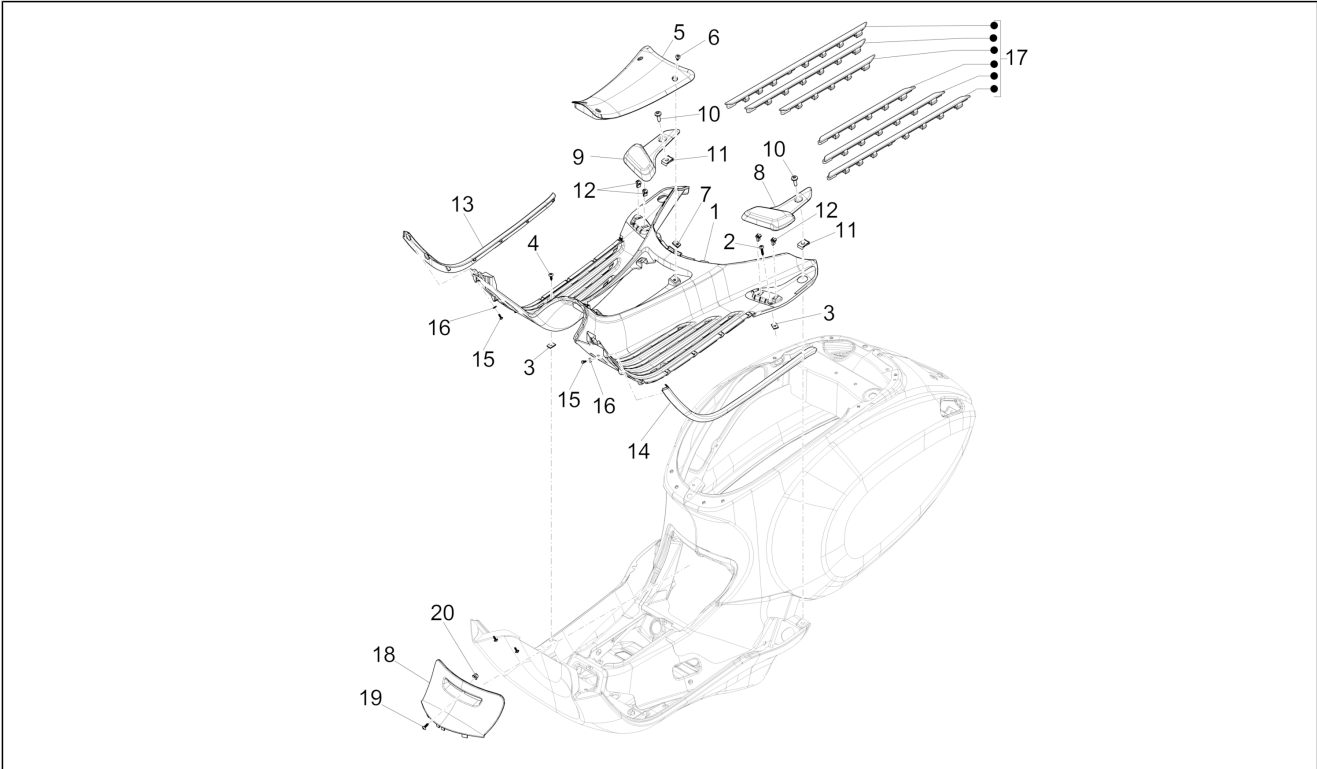

Vespa Primavera 150
EVPR000EX5 Vespa Primavera 150 4T 3V IGET ABS-NOABS
E2-E3-E4 2016 - 2019 (APAC)

Chassis prefix: RP8M8222, RP8M8221,
RP8M8241, RP8M8242
Engine prefix: M828M, M826M, M82CM,
M82GM

Group	Frame - Plastic parts - Coachwork
Code	02.31
Description	Central cover - Footrests
Service	1

Pos.	Code	Description	Qty	Variants
				Colour:Silk grey[701/C] Model version:ABS Version[ABS] Country:Japan[JP] Colour:Light blue 294/A[294/A] Model version:ABS Version[ABS] 50° Version[50] Country:Taiwan[TN] Colour:Light blue 294/A[294/A] Model version:ABS Version[ABS] 50° Version[50] Country:Thailand[TH] Colour:Light blue 294/A[294/A] Model version:ABS Version[ABS] 50° Version[50] Country:Indonesia[ID] Colour:Light blue 294/A[294/A] Model version:ABS Version[ABS] 50° Version[50] Country:Export Version[EX] Colour:Light blue 294/A[294/A] Model version:ABS Version[ABS] 50° Version[50] Country:China[CN] Colour:Light blue 294/A[294/A] Model version:ABS Version[ABS] 50° Version[50] Country:Australia[AU] Colour:D05 - Blue glossy VN[D05] Model version:ABS Version[ABS] Country:Thailand[TH] Colour:White[544] Model version:ABS Version[ABS] Country:Indonesia[ID] Colour:BLACK[79/A] Model version:ABS Version[ABS] Country:China[CN] Colour:White[544] Model version:ABS Version[ABS] Country:China[CN] Colour:DRAGON RED[894] Model version:ABS Version[ABS] Country:China[CN]
14		LH side edge	1	Colour:White[544]