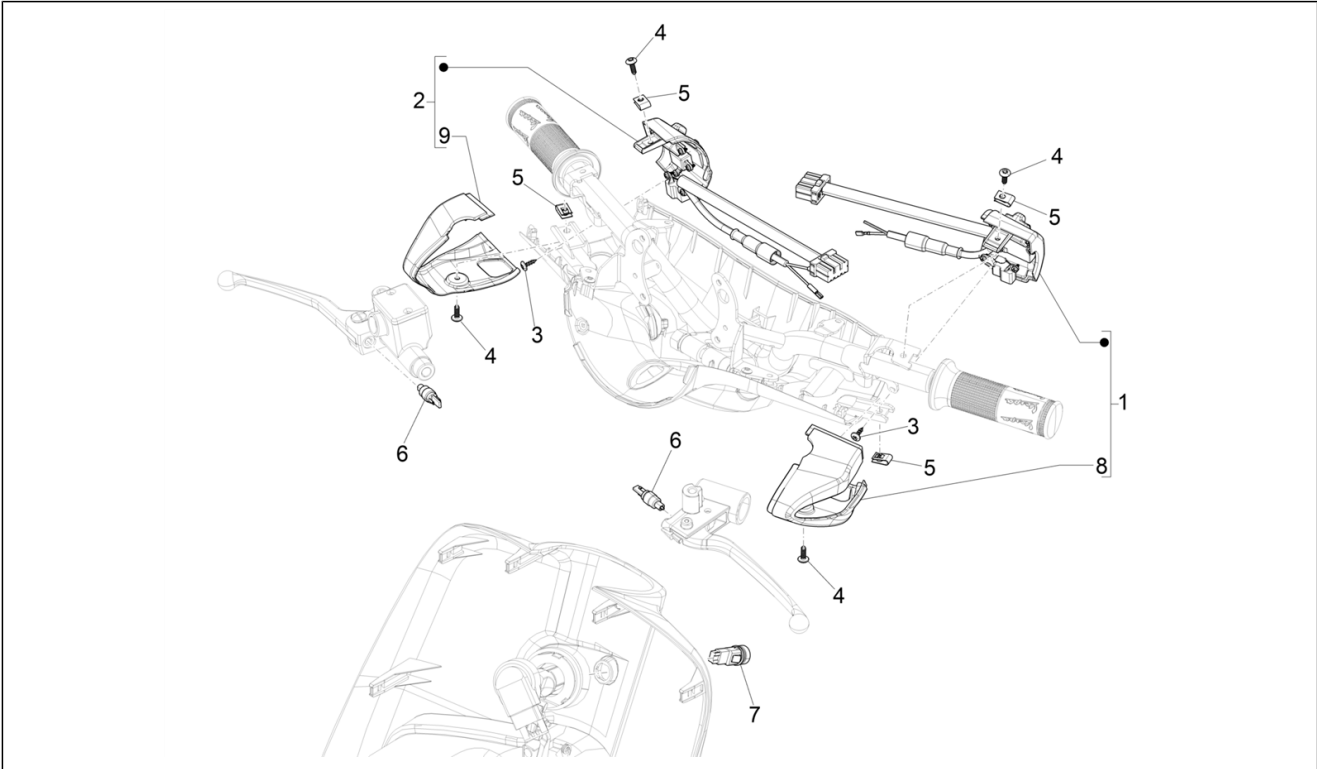

Vespa Primavera 150
EVPR000EX5 Vespa Primavera 150 4T 3V IGET ABS-NOABS
E2-E3-E4 2016 - 2019 (APAC)

Chassis prefix: RP8M8222, RP8M8221,
RP8M8241, RP8M8242
Engine prefix: M828M, M826M, M82CM,
M82GM

Group	Electrical system
Code	06.01
Description	Selectors - Switches - Buttons
Service	1

Pos.	Code	Description	Qty	Variants
				Country:Taiwan[TN] Colour:White[544] Model version:ABS Version[ABS] Yacht club version[YC] Country:Thailand[TH] Colour:DRAGON RED[894] Model version:ABS Version[ABS] Country:Japan[JP] Colour:Midnight Blue[222/A] Model version:ABS Version[ABS] Country:Australia[AU] Colour:DRAGON RED[894] Model version:ABS Version[ABS] Country:Australia[AU] Colour:BLACK[79/A] Model version:ABS Version[ABS] Country:Japan[JP] Colour:Silk grey[701/C] Model version:ABS Version[ABS] Country:China[CN] Colour:Beige unique 518/A[518/A] Model version:ABS Version[ABS] Country:China[CN] Colour:Midnight Blue[222/A] Model version:ABS Version[ABS] Country:China[CN] Colour:Midnight Blue[222/A] Model version:ABS Version[ABS] Country:Taiwan[TN] Colour:DRAGON RED[894] Model version:ABS Version[ABS] Country:Taiwan[TN] Colour:Silk grey[701/C] Model version:ABS Version[ABS] Country:Taiwan[TN] Colour:BLACK[79/A] Model version:ABS Version[ABS] Country:Taiwan[TN] Colour:Beige unique 518/A[518/A]