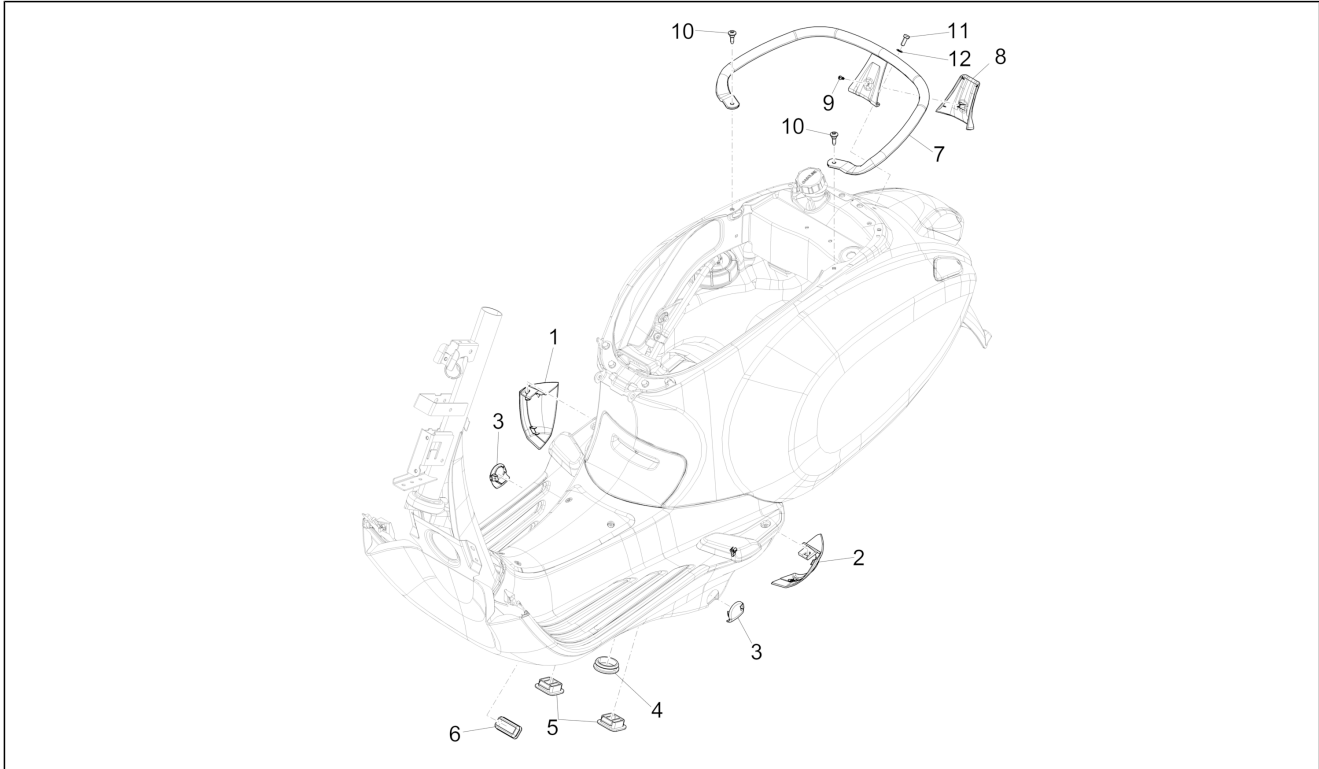

Vespa Primavera 150
EVPR000EX5 Vespa Primavera 150 4T 3V IGET ABS-NOABS
E2-E3-E4 2016 - 2019 (APAC)

Chassis prefix: RP8M8222, RP8M8221,
RP8M8241, RP8M8242
Engine prefix: M828M, M826M, M82CM,
M82GM

Group	Frame - Plastic parts - Coachwork
Code	02.32
Description	Side cover - Spoiler
Service	1

Pos.	Code	Description	Qty	Variants
				Model version:ABS Version[ABS] Country:China[CN] Colour:DRAGON RED[894] Model version:ABS Version[ABS] Country:Australia[AU] Colour:DRAGON RED[894] Model version:ABS Version[ABS] Country:Thailand[TH] Colour:DRAGON RED[894] Model version:ABS Version[ABS] Country:Thailand[TH] Colour:DRAGON RED[894] Model version:ABS Version[ABS] Country:Indonesia[ID] Colour:DRAGON RED[894] Model version:ABS Version[ABS] Country:Japan[JP] Colour:DRAGON RED[894] Model version:ABS Version[ABS] Country:Australia[AU] Colour:DRAGON RED[894] Model version:ABS Version[ABS] Country:Taiwan[TN] Colour:DRAGON RED[894] Model version:ABS Version[ABS] Country:China[CN]
1		Right-hand spoiler terminal	1	Colour:White[544] Country:Taiwan[TN] Model version:ABS Version[ABS] Colour:White[544] Model version:ABS Version[ABS] Colour:White[544] Country:Australia[AU] Model version:ABS Version[ABS] Colour:White[544] Model version:ABS Version[ABS] Country:Taiwan[TN]