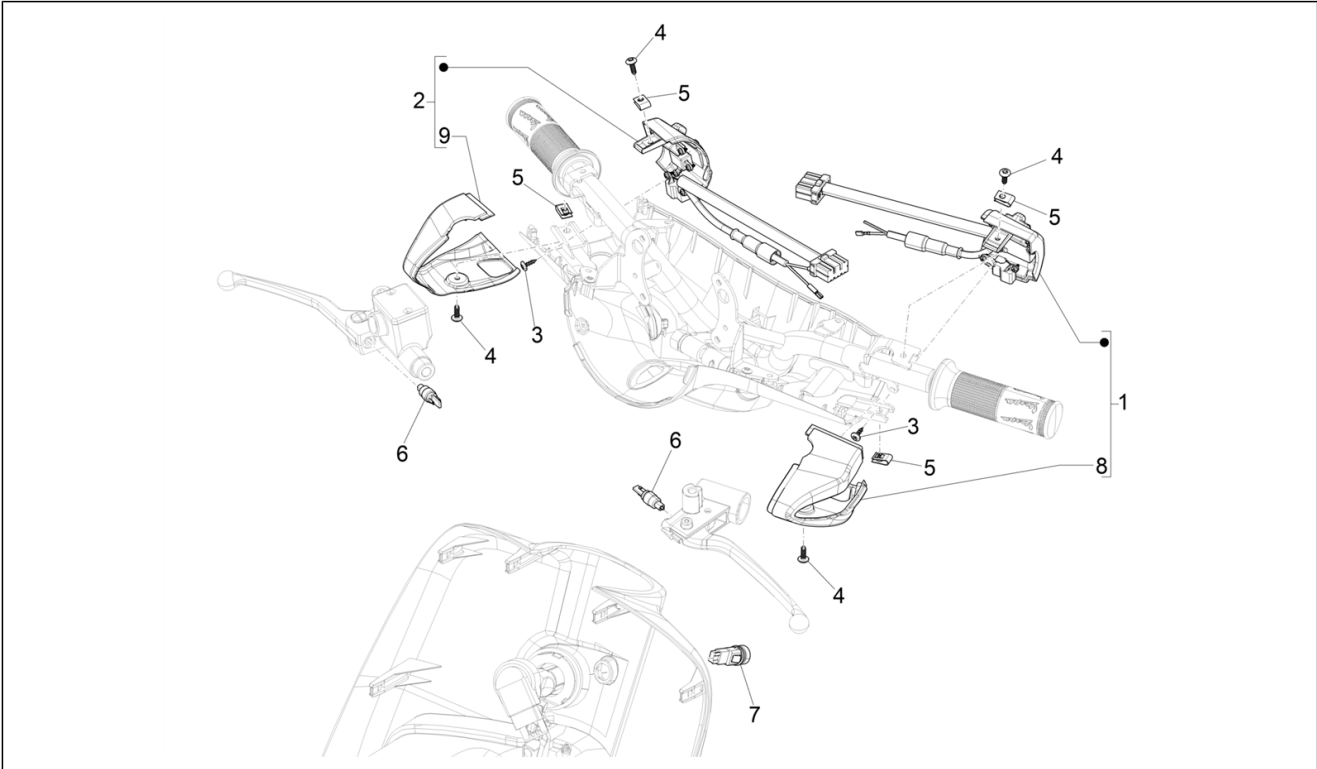

Group	Electrical system
Code	06.01
Description	Selectors - Switches - Buttons
Service	1

Pos.	Code	Description	Qty	Variants
8		Lower left shell	1	Colour:Midnight Blue[222/A] Model version:ABS Version[ABS] Country:Export Version[EX] Colour:Silk grey[701/C] Model version:ABS Version[ABS] Country:Australia[AU] Colour:Silk grey[701/C] Model version:ABS Version[ABS] Country:Taiwan[TN] Colour:Brown[135/A] Model version:ABS Version[ABS] Country:Export Version[EX] Colour:Brown[135/A] Country:Taiwan[TN] Model version:ABS Version[ABS] Colour:Competition Black[98/A] Country:China[CN] Model version:ABS Version[ABS] Colour:Competition Black[98/A] Model version:No ABS Version[NO ABS] Country:Indonesia[ID] Colour:DRAGON RED[894] Country:China[CN] Model version:ABS Version[ABS] Colour:DRAGON RED[894] Model version:No ABS Version[NO ABS] Country:Indonesia[ID] Colour:Light Blue 70° (VN)[434] Model version:No ABS Version[NO ABS] 70° Version[70°] Country:Indonesia[ID] Colour:White[544] Country:Taiwan[TN] Model version:ABS Version[ABS] Colour:White[544] Model version:ABS Version[ABS] Colour:White[544] Country:Australia[AU] Model version:ABS Version[ABS]