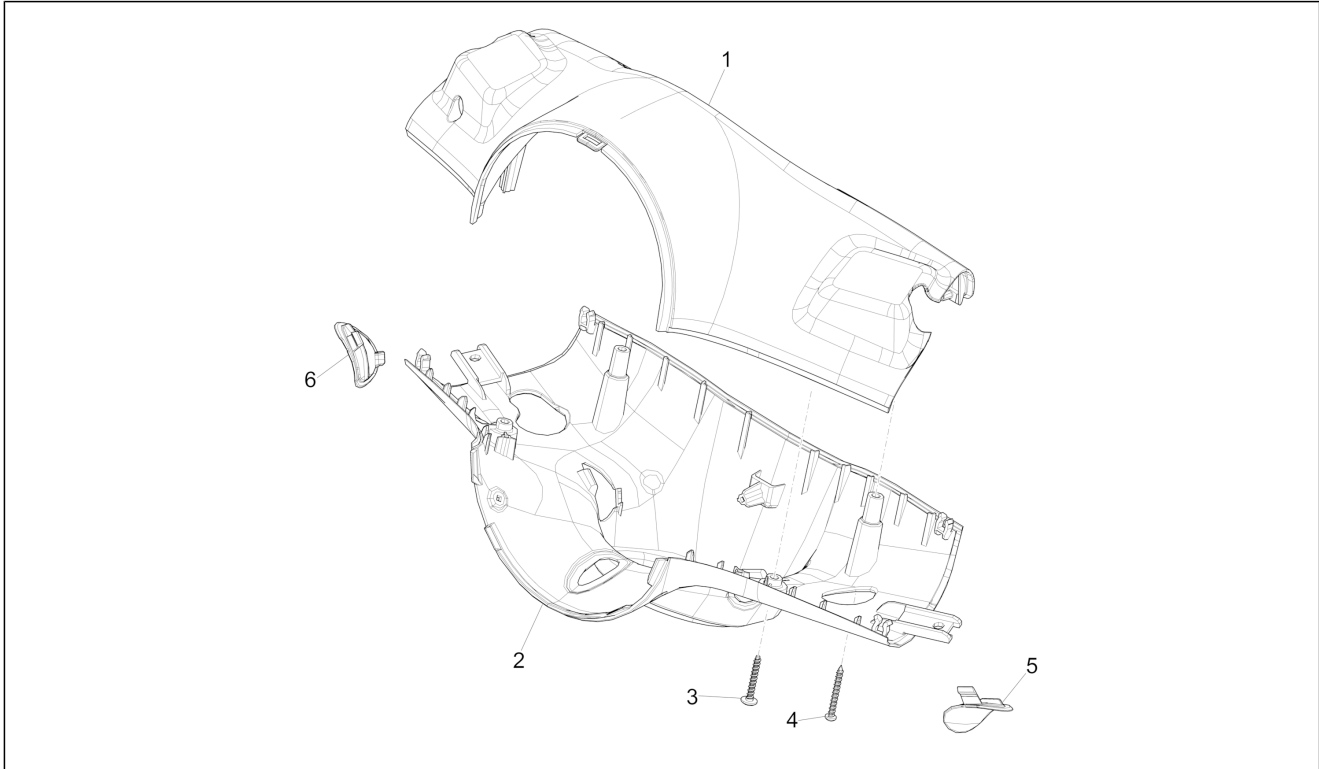

Group	Handlebars/Steering
Code	03.01
Description	Handlebars coverages
Service	1

Pos.	Code	Description	Qty	Variants
				Model version:ABS Version[ABS] Country:Export Version[EX] Colour:BLACK[79/A] Model version:ABS Version[ABS] Country:China[CN] Colour:BLACK[79/A] Model version:ABS Version[ABS] Country:Japan[JP] Colour:BLACK[79/A] Model version:ABS Version[ABS] Country:Export Version[EX] Colour:BLACK[79/A] Model version:ABS Version[ABS] Country:Thailand[TH] Colour:BLACK[79/A] Model version:ABS Version[ABS] Country:Indonesia[ID] Colour:BLACK[79/A] Model version:ABS Version[ABS] Country:Australia[AU] Colour:Competition Black[98/A] Model version:ABS Version[ABS] Country:Thailand[TH] Colour:BLACK[79/A] Model version:ABS Version[ABS] Country:Japan[JP] Colour:BLACK[79/A] Model version:ABS Version[ABS] Country:Taiwan[TN] Colour:BLACK[79/A] Model version:ABS Version[ABS] Country:Australia[AU] Colour:BLACK[79/A] Model version:ABS Version[ABS] Country:China[CN] Colour:BLACK[79/A] Model version:ABS Version[ABS] "Sport" version[S] Country:Thailand[TH]