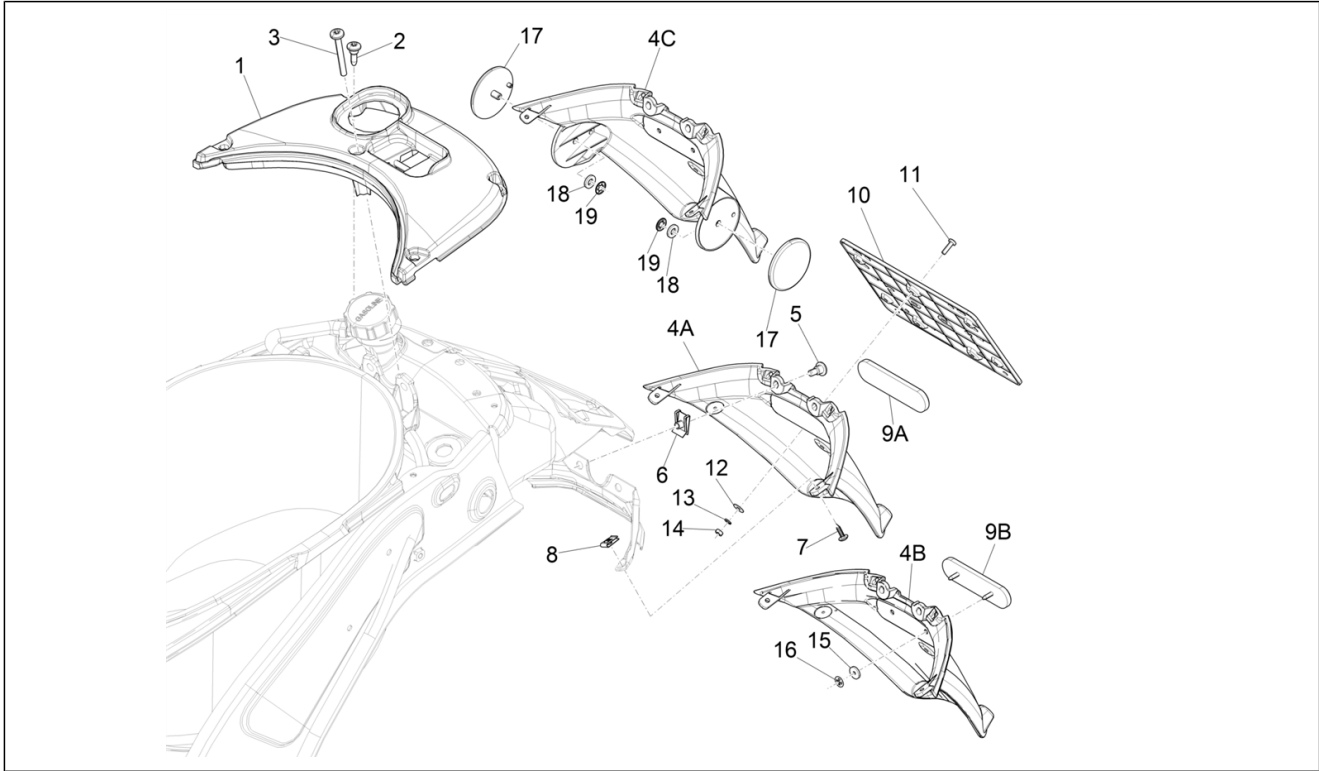

Group	Frame - Plastic parts - Coachwork
Code	02.37
Description	Rear cover - Splash guard
Service	1

Pos.	Code	Description	Qty	Variants
				Country:Indonesia[ID] Colour:Beige unique 518/A[518/A] Model version:ABS Version[ABS] Country:Indonesia[ID] Colour:Beige unique 518/A[518/A] Model version:ABS Version[ABS] Country:Japan[JP] Colour:Beige unique 518/A[518/A] Model version:ABS Version[ABS] Country:Australia[AU] Colour:White[544] Model version:ABS Version[ABS] Country:Indonesia[ID] Colour:DRAGON RED[894] Model version:ABS Version[ABS] Country:Indonesia[ID] Colour:White[544] Model version:ABS Version[ABS] Yacht club version[YC] Country:Taiwan[TN] Colour:White[544] Model version:ABS Version[ABS] Yacht club version[YC] Country:Indonesia[ID] Colour:White[544] Model version:ABS Version[ABS] Yacht club version[YC] Country:Export Version[EX] Colour:White[544] Model version:ABS Version[ABS] Yacht club version[YC] Country:Australia[AU] Colour:Midnight Blue[222/A] Model version:ABS Version[ABS] Country:Japan[JP] Colour:Beige[598] Model version:ABS Version[ABS] Country:Export Version[EX] Colour:Midnight Blue[222/A] Model version:ABS Version[ABS] Country:Indonesia[ID] Colour:BLACK[79/A]