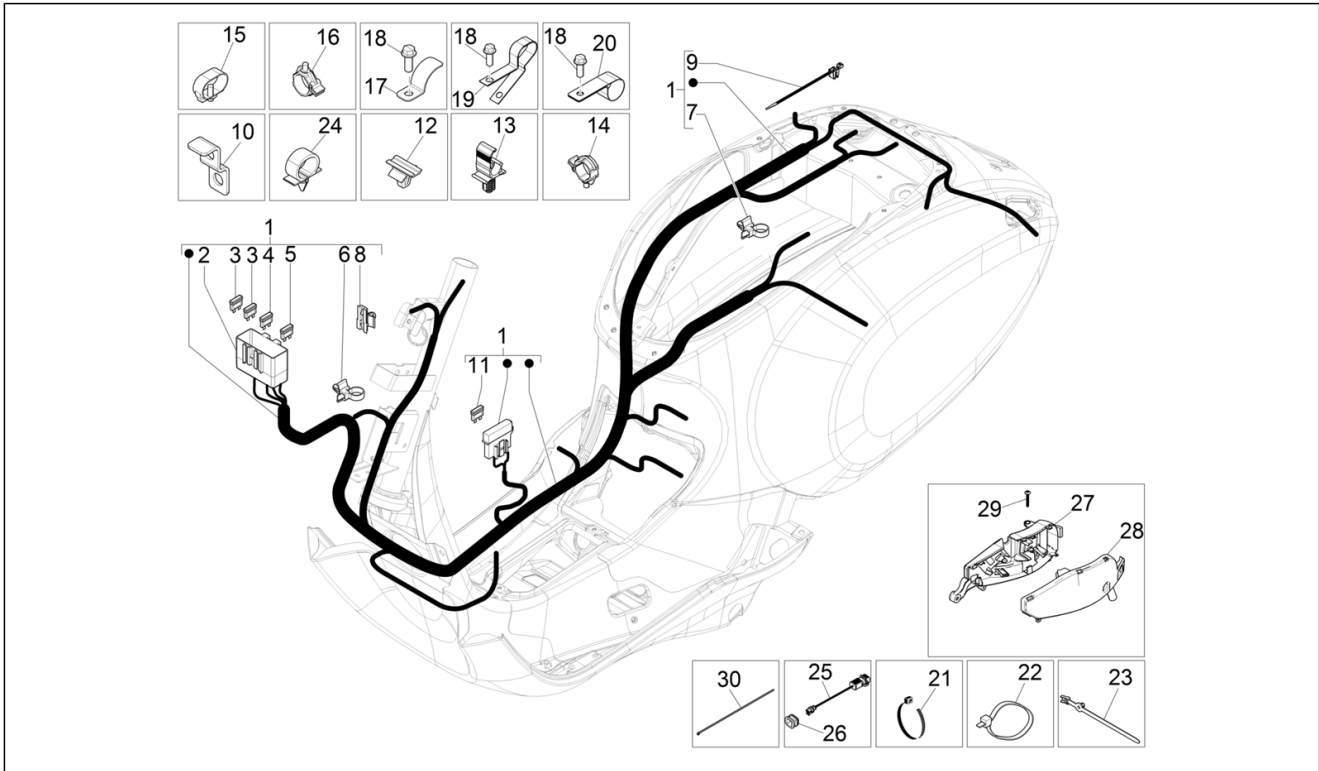

Vespa Primavera 150
EVPR000EX5 Vespa Primavera 150 4T 3V IGET ABS-NOABS
E2-E3-E4 2016 - 2019 (APAC)

Chassis prefix: RP8M8222, RP8M8221,
RP8M8241, RP8M8242
Engine prefix: M828M, M826M, M82CM,
M82GM

Group	Electrical system
Code	06.08
Description	Main cable harness
Service	1

Pos.	Code	Description	Qty	Variants
				Country:Australia[AU] Colour:BLACK[79/A] Model version:ABS Version[ABS] Country:Japan[JP] Colour:Brown 140/A[140/A] Model version:ABS Version[ABS] 50° Version[50] Country:Taiwan[TN] Colour:Brown 140/A[140/A] Model version:ABS Version[ABS] 50° Version[50] Country:Thailand[TH] Colour:Brown 140/A[140/A] Model version:ABS Version[ABS] 50° Version[50] Country:Indonesia[ID] Colour:Brown 140/A[140/A] Model version:ABS Version[ABS] 50° Version[50] Country:Export Version[EX] Colour:Brown 140/A[140/A] Model version:ABS Version[ABS] 50° Version[50] Country:China[CN] Colour:Brown 140/A[140/A] Model version:ABS Version[ABS] 50° Version[50] Country:Australia[AU] Colour:Silk grey[701/C] Model version:ABS Version[ABS] Country:China[CN] Colour:Beige unique 518/A[518/A] Model version:ABS Version[ABS] Country:China[CN] Colour:Midnight Blue[222/A] Model version:ABS Version[ABS] Country:China[CN] Colour:Midnight Blue[222/A] Model version:ABS Version[ABS] Country:Taiwan[TN] Colour:DRAGON RED[894] Model version:ABS Version[ABS] Country:Taiwan[TN] Colour:Silk grey[701/C]