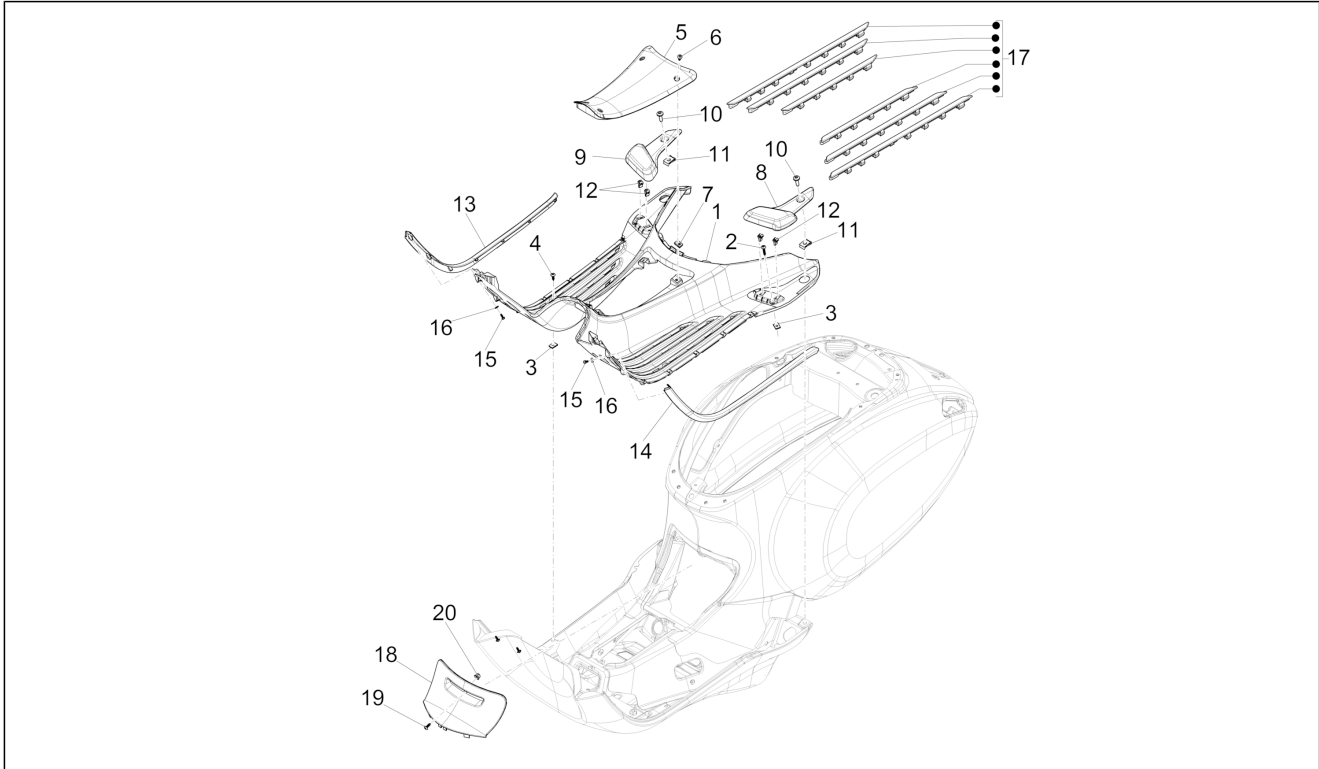

Group	Frame - Plastic parts - Coachwork
Code	02.31
Description	Central cover - Footrests
Service	1

Pos.	Code	Description	Qty	Variants
				Colour:Light blue 294/A[294/A] Model version:ABS Version[ABS] 50° Version[50] Country:Export Version[EX] Colour:Light blue 294/A[294/A] Model version:ABS Version[ABS] 50° Version[50] Country:China[CN] Colour:Light blue 294/A[294/A] Model version:ABS Version[ABS] 50° Version[50] Country:Australia[AU] Colour:BLACK[79/A] Model version:ABS Version[ABS] Country:China[CN] Colour:White[544] Model version:ABS Version[ABS] Country:China[CN] Colour:DRAGON RED[894] Model version:ABS Version[ABS] Country:China[CN] Colour:White[544] Model version:ABS Version[ABS] "Sport" version[S] Country:Thailand[TH] Colour:BLACK[79/A] Model version:ABS Version[ABS] "Sport" version[S] Country:Thailand[TH] Colour:Matte red - RW[RW] Model version:ABS Version[ABS] "Sport" version[S] Country:Thailand[TH]
9		Right-hand passenger footrest	1	Colour:Midnight Blue[222/A] Model version:ABS Version[ABS] Country:Export Version[EX] Colour:Silk grey[701/C] Model version:ABS Version[ABS] Country:Australia[AU] Colour:Silk grey[701/C] Model version:ABS Version[ABS] Country:Taiwan[TN] Colour:Brown[135/A]