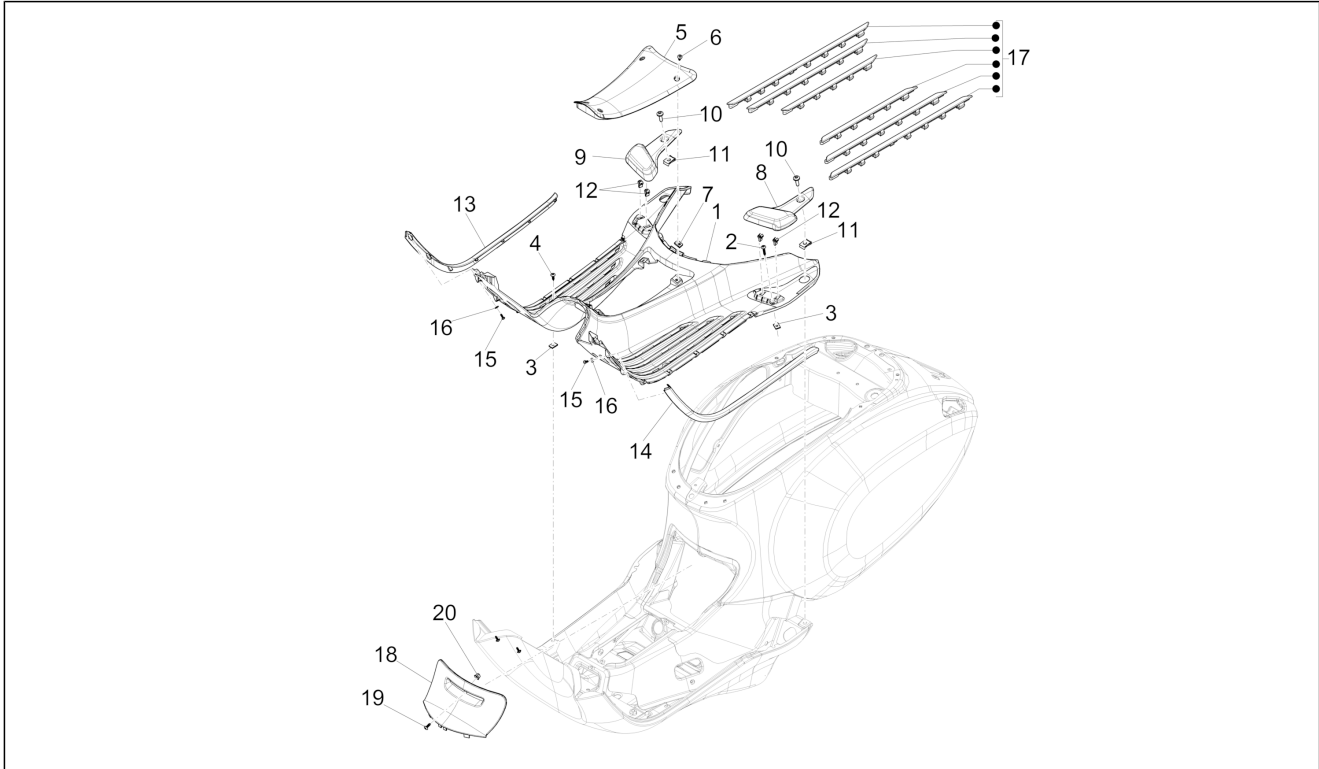

Vespa Primavera 150
EVPR000EX5 Vespa Primavera 150 4T 3V IGET ABS-NOABS
E2-E3-E4 2016 - 2019 (APAC)

Chassis prefix: RP8M8222, RP8M8221,
RP8M8241, RP8M8242
Engine prefix: M828M, M826M, M82CM,
M82GM

Group	Frame - Plastic parts - Coachwork
Code	02.31
Description	Central cover - Footrests
Service	1

Pos.	Code	Description	Qty	Variants
				Country:China[CN] Colour:Light Blue 70° (VN)[434] Country:Taiwan[TN] Model version:70° Version[70°] ABS Version[ABS] Colour:Brown[135/A] Country:Australia[AU] Model version:ABS Version[ABS] Colour:Brown[135/A] Country:China[CN] Model version:ABS Version[ABS] Colour:Brown[135/A] Model version:No ABS Version[NO ABS] Country:Indonesia[ID] Colour:Competition Black[98/A] Country:Australia[AU] Model version:ABS Version[ABS] Colour:Competition Black[98/A] Model version:ABS Version[ABS] Country:Export Version[EX] Colour:Competition Black[98/A] Country:Taiwan[TN] Model version:ABS Version[ABS] Colour:DRAGON RED[894] Country:Australia[AU] Model version:ABS Version[ABS] Colour:DRAGON RED[894] Model version:ABS Version[ABS] Country:Export Version[EX] Colour:DRAGON RED[894] Country:Taiwan[TN] Model version:ABS Version[ABS] Colour:Light Blue 70° (VN)[434] Country:Export Version[EX] Model version:70° Version[70°] ABS Version[ABS] Colour:Midnight Blue[222/A] Country:Australia[AU] Model version:ABS Version[ABS] Colour:White[544]