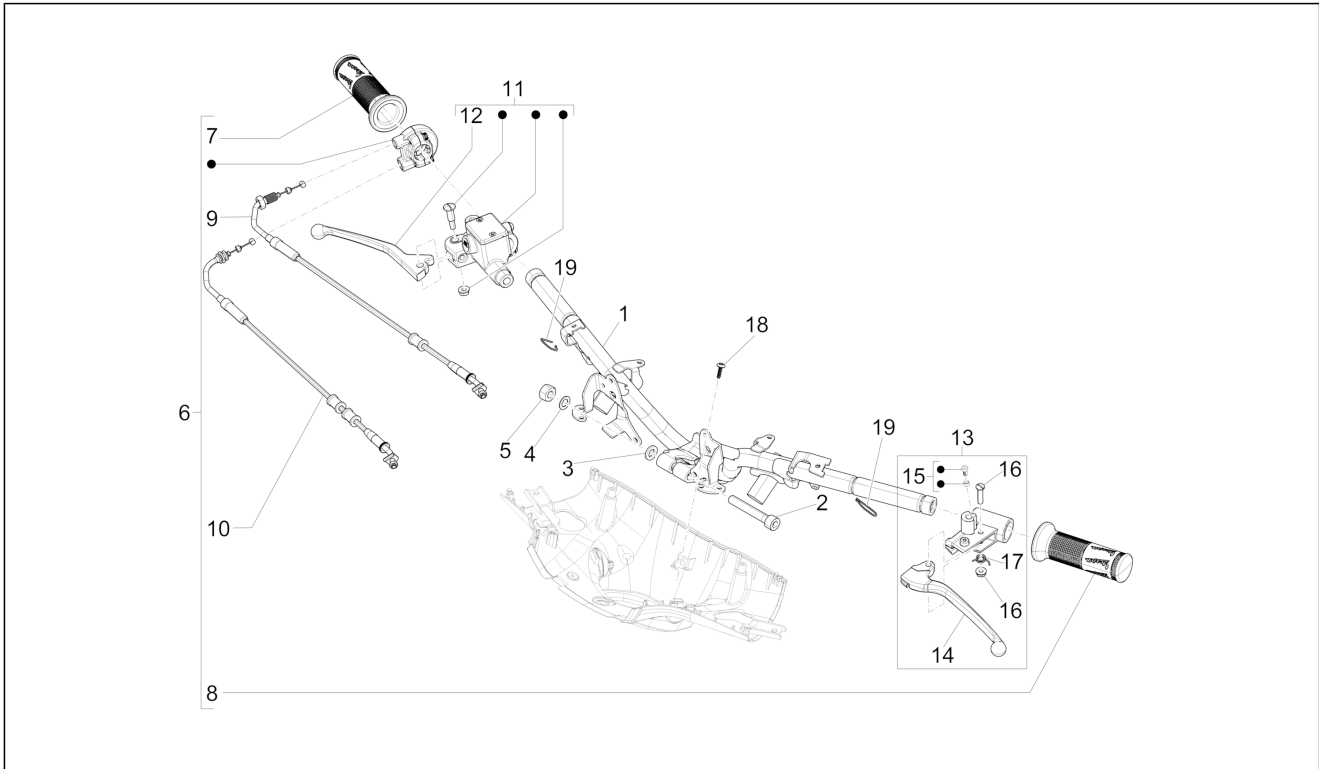

Vespa Primavera 150
EVPR000EX5 Vespa Primavera 150 4T 3V IGET ABS-NOABS
E2-E3-E4 2016 - 2019 (APAC)

Chassis prefix: RP8M8222, RP8M8221,
RP8M8241, RP8M8242
Engine prefix: M828M, M826M, M82CM,
M82GM

Group	Handlebars/Steering
Code	03.06
Description	Handlebars - Master cil.
Service	1

Pos.	Code	Description	Qty	Variants
				Country:Indonesia[ID] Colour:White[544] Country:China[CN] Model version:ABS Version[ABS] Colour:Silk grey[701/C] Model version:ABS Version[ABS] Country:Export Version[EX] Colour:Midnight Blue[222/A] Model version:ABS Version[ABS] Country:China[CN] Colour:Silk grey[701/C] Model version:ABS Version[ABS] Country:China[CN] Colour:White[544] Model version:ABS Version[ABS] Country:Indonesia[ID] Colour:DRAGON RED[894] Model version:ABS Version[ABS] Country:Indonesia[ID] Colour:White[544] Model version:ABS Version[ABS] Yacht club version[YC] Country:Taiwan[TN] Colour:White[544] Model version:ABS Version[ABS] Yacht club version[YC] Country:Indonesia[ID] Colour:White[544] Model version:ABS Version[ABS] Yacht club version[YC] Country:Export Version[EX] Colour:White[544] Model version:ABS Version[ABS] Yacht club version[YC] Country:Australia[AU] Colour:Midnight Blue[222/A] Model version:ABS Version[ABS] Country:Japan[JP] Colour:Beige[598] Model version:ABS Version[ABS] Country:Export Version[EX] Colour:Midnight Blue[222/A]