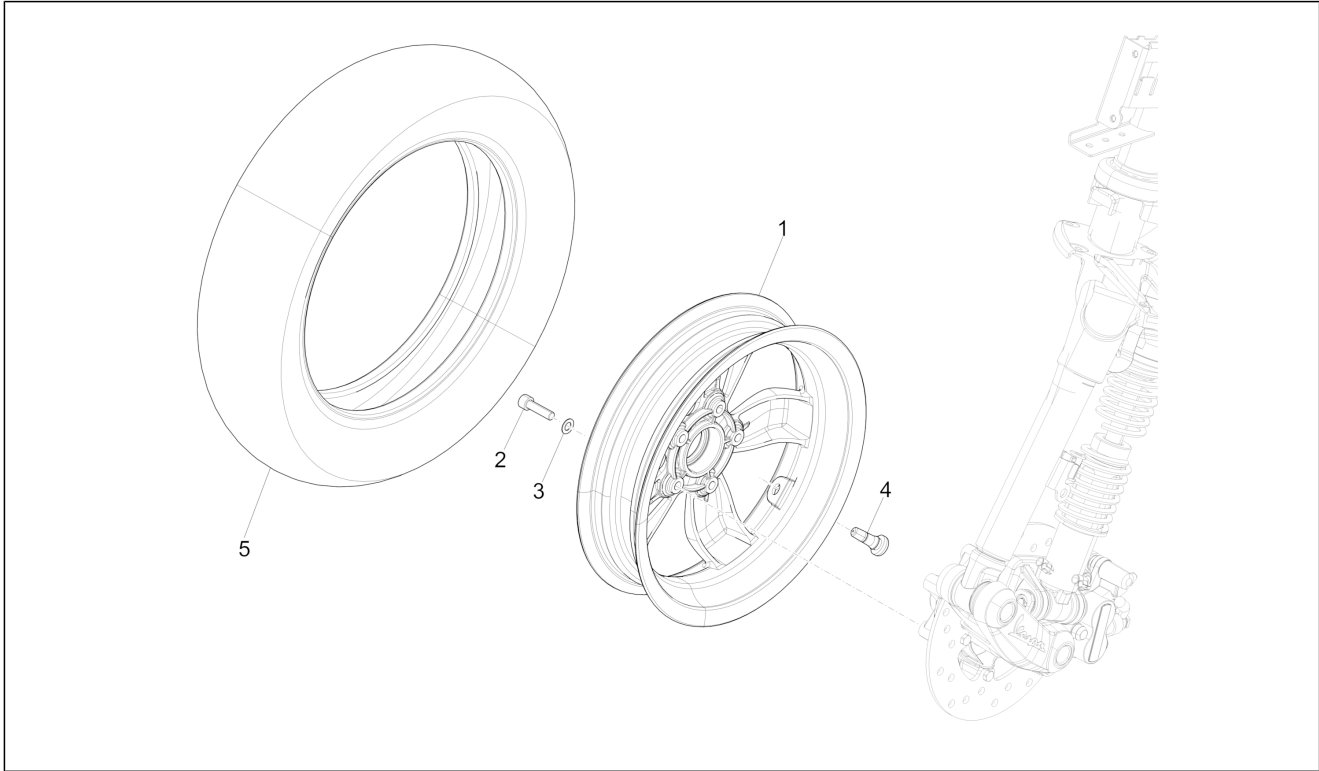

Group	Suspensions - Wheels
Code	04.11
Description	Front wheel
Service	1

Pos.	Code	Description	Qty	Variants
				Colour:Light blue 294/A[294/A] Model version:ABS Version[ABS] 50° Version[50] Country:Export Version[EX] Colour:Light blue 294/A[294/A] Model version:ABS Version[ABS] 50° Version[50] Country:China[CN] Colour:Light blue 294/A[294/A] Model version:ABS Version[ABS] 50° Version[50] Country:Australia[AU] Colour:D05 - Blue glossy VN[D05] Model version:ABS Version[ABS] Country:Thailand[TH] Colour:White[544] Model version:ABS Version[ABS] Country:Indonesia[ID] Colour:BLACK[79/A] Model version:ABS Version[ABS] Country:China[CN] Colour:White[544] Model version:ABS Version[ABS] Country:China[CN] Colour:DRAGON RED[894] Model version:ABS Version[ABS] Country:China[CN] Colour:White[544] Model version:ABS Version[ABS] "Sport" version[S] Country:Thailand[TH] Colour:BLACK[79/A] Model version:ABS Version[ABS] "Sport" version[S] Country:Thailand[TH] Colour:Matte red - RW[RW] Model version:ABS Version[ABS] "Sport" version[S] Country:Thailand[TH]
5		Front tyre 110/70-11" MAXXIS	1	Colour:Competition Black[98/A] Model version:No ABS Version[NO ABS] Country:Indonesia[ID] Colour:DRAGON RED[894]