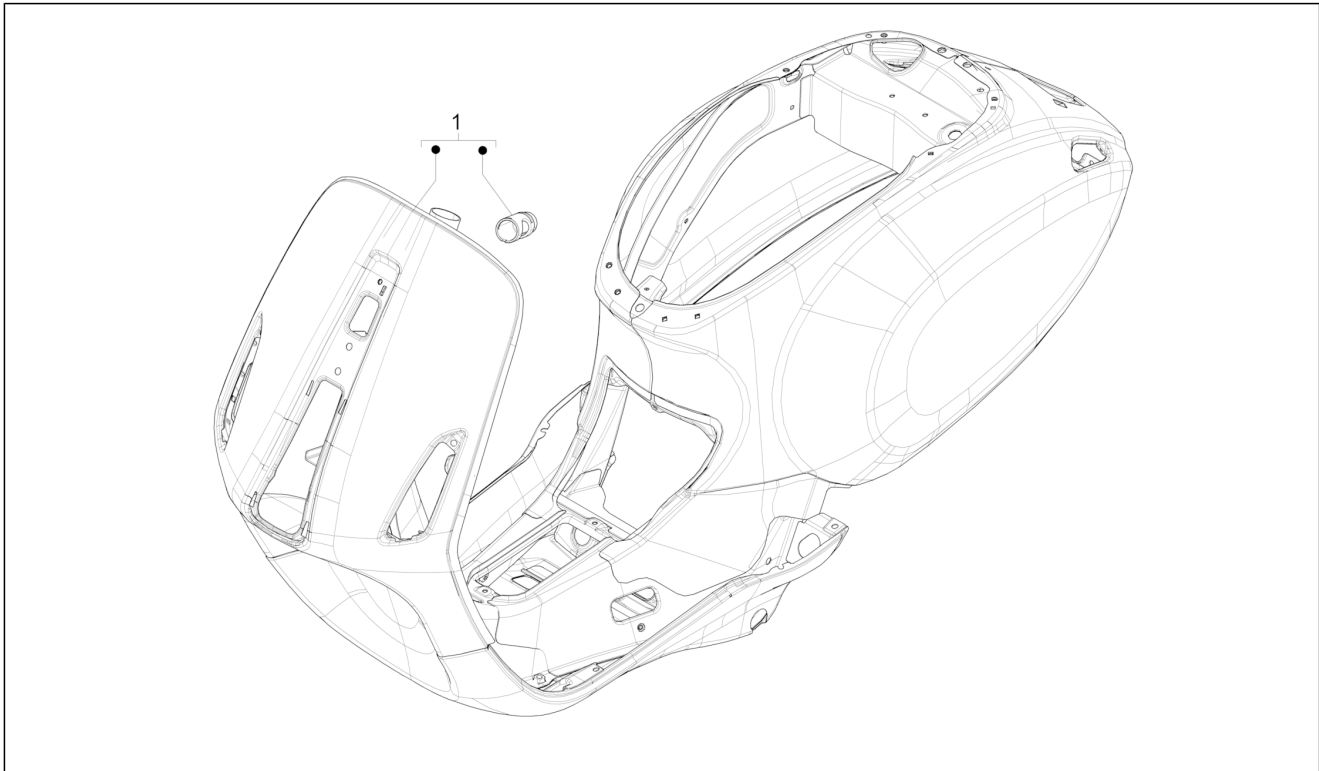

Group	Frame - Plastic parts - Coachwork
Code	02.01
Description	Frame/bodywork
Service	1

Pos.	Code	Description	Qty	Variants
				Colour:DRAGON RED[894] Model version:ABS Version[ABS] Country:Japan[JP] Colour:DRAGON RED[894] Model version:ABS Version[ABS] Country:Australia[AU] Colour:DRAGON RED[894] Model version:ABS Version[ABS] Country:Taiwan[TN] Colour:DRAGON RED[894] Model version:ABS Version[ABS] Country:China[CN]