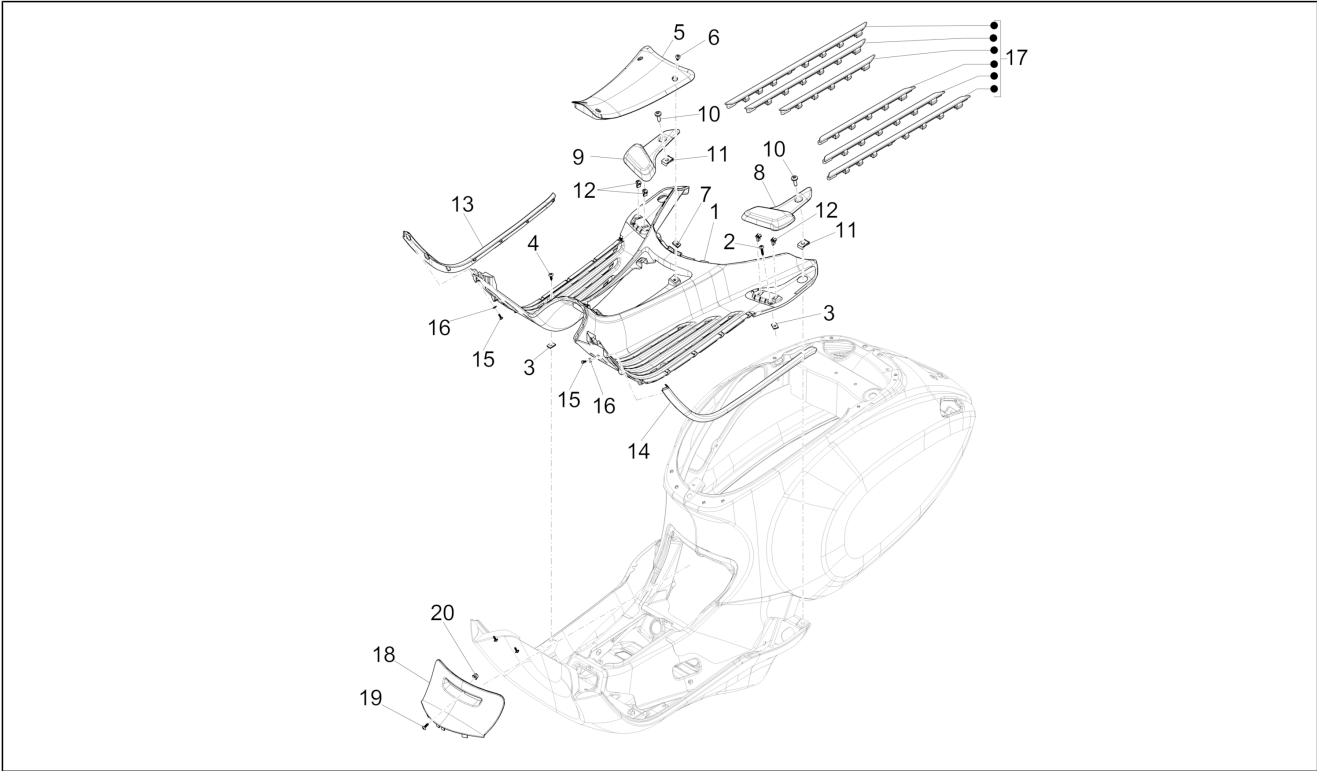

Vespa Primavera 150
EVPR000EX5 Vespa Primavera 150 4T 3V IGET ABS-NOABS
E2-E3-E4 2016 - 2019 (APAC)

Chassis prefix: RP8M8222, RP8M8221,
RP8M8241, RP8M8242
Engine prefix: M828M, M826M, M82CM,
M82GM

Group	Frame - Plastic parts - Coachwork
Code	02.31
Description	Central cover - Footrests
Service	1

Pos.	Code	Description	Qty	Variants
				Colour:White[544] Model version:ABS Version[ABS] Country:Thailand[TH] Colour:Midnight Blue[222/A] Model version:ABS Version[ABS] Country:Export Version[EX] Colour:DRAGON RED[894] Model version:ABS Version[ABS] Country:Thailand[TH] Colour:Silk grey[701/C] Model version:ABS Version[ABS] Country:Thailand[TH] Colour:BLACK[79/A] Model version:ABS Version[ABS] Country:Thailand[TH] Colour:White[544] Model version:ABS Version[ABS] Country:Thailand[TH] Colour:Silk grey[701/C] Model version:ABS Version[ABS] Country:Thailand[TH] Colour:DRAGON RED[894] Model version:ABS Version[ABS] Country:Thailand[TH] Colour:White[544] Model version:ABS Version[ABS] Country:Taiwan[TN] Colour:[283/A] Model version:ABS Version[ABS] Country:Indonesia[ID] Colour:White[544] Model version:ABS Version[ABS] Country:Indonesia[ID] Colour:Midnight Blue[222/A] Model version:ABS Version[ABS] Country:Indonesia[ID] Colour:Silk grey[701/C] Model version:ABS Version[ABS]