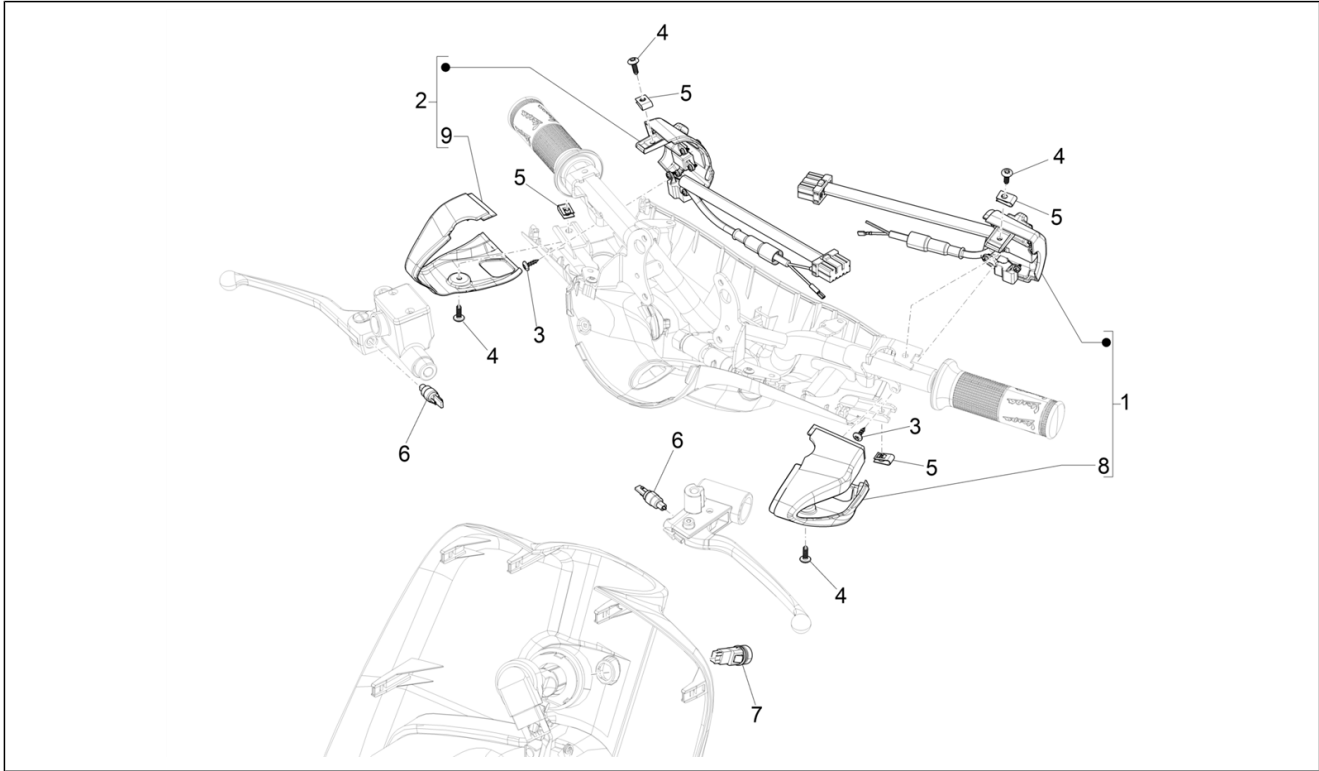

Vespa Primavera 150
EVPR000EX5 Vespa Primavera 150 4T 3V IGET ABS-NOABS
E2-E3-E4 2016 - 2019 (APAC)

Chassis prefix: RP8M8222, RP8M8221,
RP8M8241, RP8M8242
Engine prefix: M828M, M826M, M82CM,
M82GM

Group	Electrical system
Code	06.01
Description	Selectors - Switches - Buttons
Service	1

Pos.	Code	Description	Qty	Variants
				Country:Thailand[TH] Colour:White[544] Model version:ABS Version[ABS] Country:Thailand[TH] Colour:[283/A] Model version:ABS Version[ABS] Country:Indonesia[ID] Colour:White[544] Model version:ABS Version[ABS] Country:Indonesia[ID] Colour:Midnight Blue[222/A] Model version:ABS Version[ABS] Country:Indonesia[ID] Colour:Silk grey[701/C] Model version:ABS Version[ABS] Country:Indonesia[ID] Colour:BLACK[79/A] Model version:ABS Version[ABS] Country:Indonesia[ID] Colour:DRAGON RED[894] Model version:ABS Version[ABS] Country:Indonesia[ID] Colour:Brown 140/A[140/A] Model version:ABS Version[ABS] 50° Version[50] Country:China[CN] Colour:Light blue 294/A[294/A] Model version:ABS Version[ABS] 50° Version[50] Country:China[CN]
9		Lower right shell	1	Colour:D05 - Blue glossy VN[D05] Model version:ABS Version[ABS] Country:Export Version[EX] Colour:D05 - Blue glossy VN[D05] Model version:ABS Version[ABS] Country:China[CN] Colour:D05 - Blue glossy VN[D05] Model version:ABS Version[ABS] Country:Australia[AU]