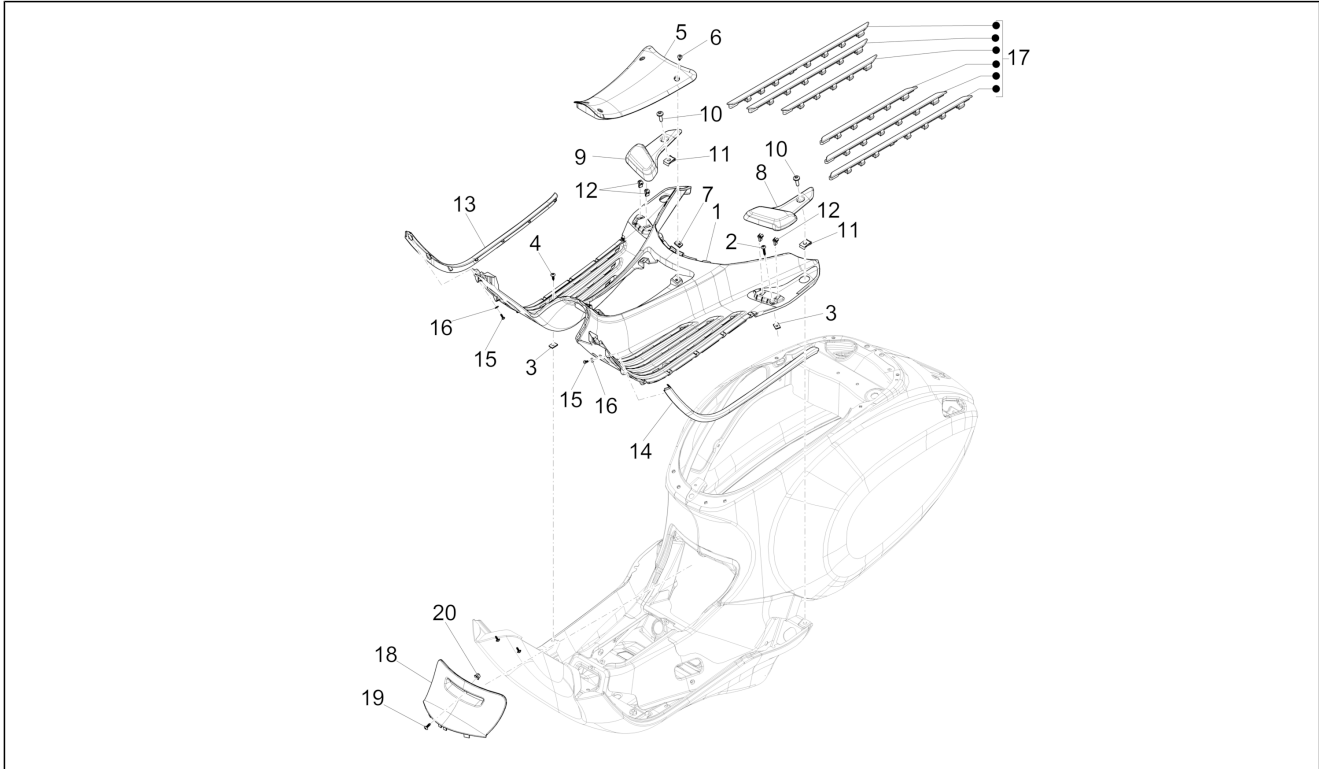

Vespa Primavera 150
EVPR000EX5 Vespa Primavera 150 4T 3V IGET ABS-NOABS
E2-E3-E4 2016 - 2019 (APAC)

Chassis prefix: RP8M8222, RP8M8221,
RP8M8241, RP8M8242
Engine prefix: M828M, M826M, M82CM,
M82GM

Group	Frame - Plastic parts - Coachwork
Code	02.31
Description	Central cover - Footrests
Service	1

Pos.	Code	Description	Qty	Variants
				Colour:White[544] Model version:ABS Version[ABS] Country:Thailand[TH] Colour:Silk grey[701/C] Model version:ABS Version[ABS] Country:Thailand[TH] Colour:DRAGON RED[894] Model version:ABS Version[ABS] Country:Thailand[TH] Colour:White[544] Model version:ABS Version[ABS] Country:Taiwan[TN] Colour:[283/A] Model version:ABS Version[ABS] Country:Indonesia[ID] Colour:White[544] Model version:ABS Version[ABS] Country:Indonesia[ID] Colour:Midnight Blue[222/A] Model version:ABS Version[ABS] Country:Indonesia[ID] Colour:Silk grey[701/C] Model version:ABS Version[ABS] Country:Indonesia[ID] Colour:BLACK[79/A] Model version:ABS Version[ABS] Country:Indonesia[ID] Colour:DRAGON RED[894] Model version:ABS Version[ABS] Country:Indonesia[ID] Colour:BLACK[79/A] Model version:ABS Version[ABS] Country:Australia[AU] Colour:Competition Black[98/A] Model version:ABS Version[ABS] Country:Thailand[TH] Colour:Beige unique 518/A[518/A] Model version:ABS Version[ABS]