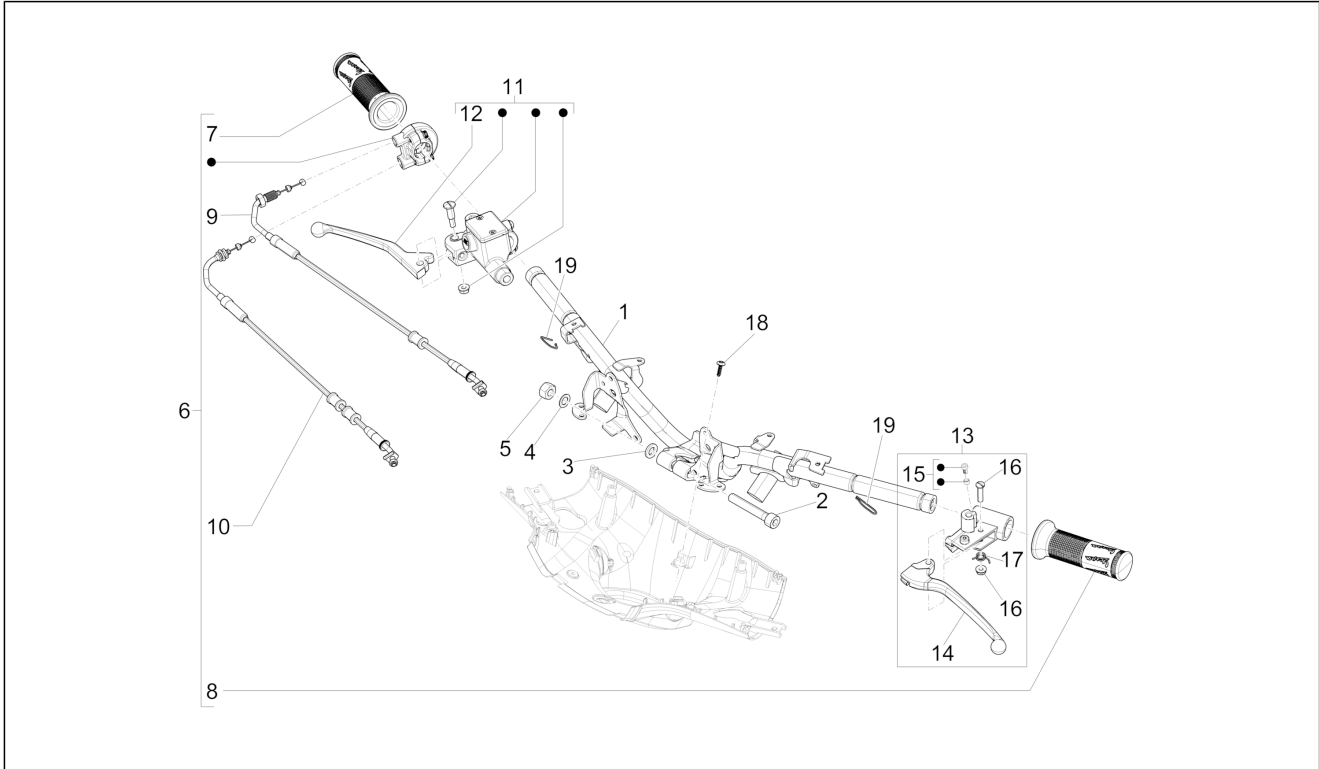

Vespa Primavera 150
EVPR000EX5 Vespa Primavera 150 4T 3V IGET ABS-NOABS
E2-E3-E4 2016 - 2019 (APAC)

Chassis prefix: RP8M8222, RP8M8221,
RP8M8241, RP8M8242
Engine prefix: M828M, M826M, M82CM,
M82GM

Group	Handlebars/Steering
Code	03.06
Description	Handlebars - Master cil.
Service	1

Pos.	Code	Description	Qty	Variants
				Colour:Light blue 294/A[294/A] Model version:ABS Version[ABS] 50° Version[50] Country:Indonesia[ID] Colour:Light blue 294/A[294/A] Model version:ABS Version[ABS] 50° Version[50] Country:Export Version[EX] Colour:Light blue 294/A[294/A] Model version:ABS Version[ABS] 50° Version[50] Country:China[CN] Colour:Light blue 294/A[294/A] Model version:ABS Version[ABS] 50° Version[50] Country:Australia[AU] Colour:D05 - Blue glossy VN[D05] Model version:ABS Version[ABS] Country:Thailand[TH] Colour:White[544] Model version:ABS Version[ABS] Country:Indonesia[ID] Colour:BLACK[79/A] Model version:ABS Version[ABS] Country:China[CN] Colour:White[544] Model version:ABS Version[ABS] Country:China[CN] Colour:DRAGON RED[894] Model version:ABS Version[ABS] Country:China[CN] Colour:White[544] Model version:ABS Version[ABS] "Sport" version[S] Country:Thailand[TH] Colour:BLACK[79/A] Model version:ABS Version[ABS] "Sport" version[S] Country:Thailand[TH] Colour:Matte red - RW[RW] Model version:ABS Version[ABS] "Sport" version[S] Country:Thailand[TH]
9		Throttle opening transmission	1	Colour:Midnight Blue[222/A]