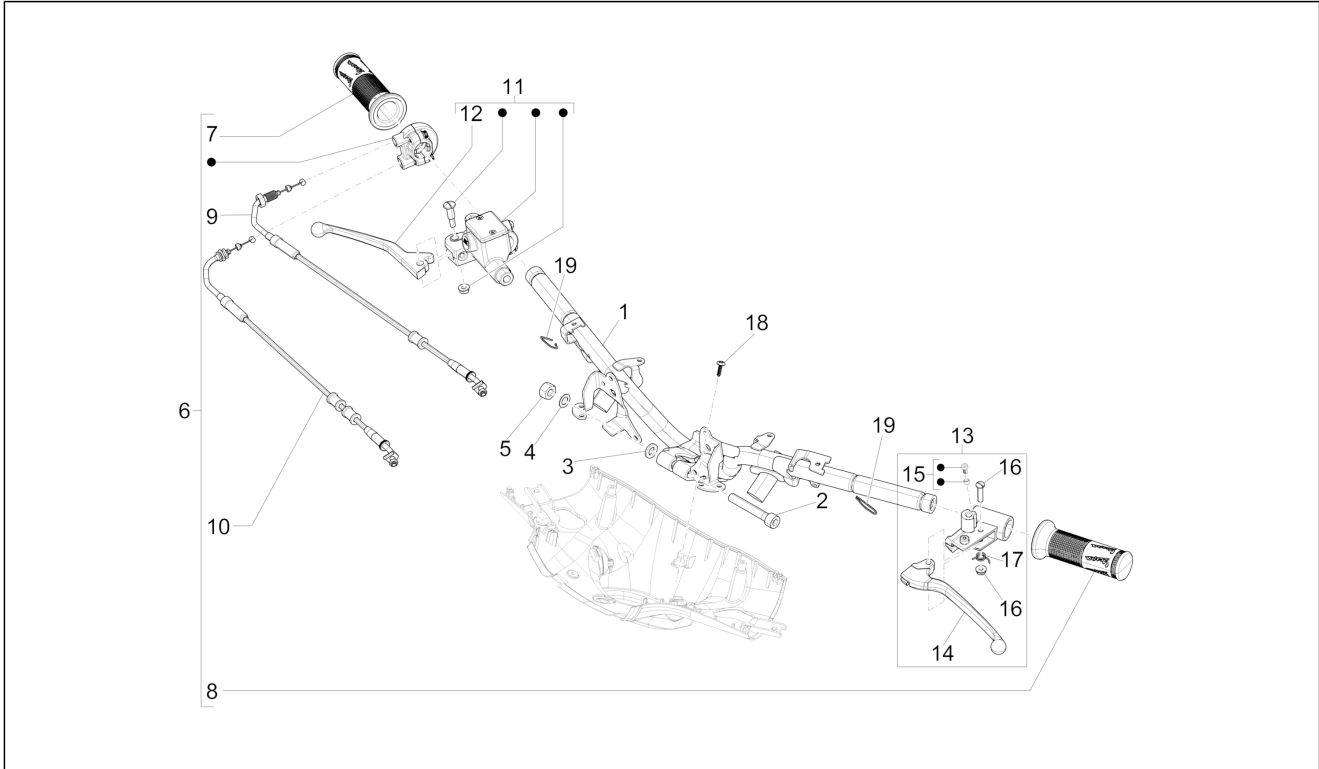

Vespa Primavera 150
EVPR000EX5 Vespa Primavera 150 4T 3V IGET ABS-NOABS
E2-E3-E4 2016 - 2019 (APAC)

Chassis prefix: RP8M8222, RP8M8221,
RP8M8241, RP8M8242
Engine prefix: M828M, M826M, M82CM,
M82GM

Group	Handlebars/Steering
Code	03.06
Description	Handlebars - Master cil.
Service	1

Pos.	Code	Description	Qty	Variants
				Country:Australia[AU] Colour:BLACK[79/A] Model version:ABS Version[ABS] Country:Japan[JP] Colour:Brown 140/A[140/A] Model version:ABS Version[ABS] 50° Version[50] Country:Taiwan[TN] Colour:Brown 140/A[140/A] Model version:ABS Version[ABS] 50° Version[50] Country:Thailand[TH] Colour:Brown 140/A[140/A] Model version:ABS Version[ABS] 50° Version[50] Country:Indonesia[ID] Colour:Brown 140/A[140/A] Model version:ABS Version[ABS] 50° Version[50] Country:Export Version[EX] Colour:Brown 140/A[140/A] Model version:ABS Version[ABS] 50° Version[50] Country:China[CN] Colour:Brown 140/A[140/A] Model version:ABS Version[ABS] 50° Version[50] Country:Australia[AU] Colour:Silk grey[701/C] Model version:ABS Version[ABS] Country:China[CN] Colour:Beige unique 518/A[518/A] Model version:ABS Version[ABS] Country:China[CN] Colour:Midnight Blue[222/A] Model version:ABS Version[ABS] Country:China[CN] Colour:Midnight Blue[222/A] Model version:ABS Version[ABS] Country:Taiwan[TN] Colour:DRAGON RED[894] Model version:ABS Version[ABS] Country:Taiwan[TN] Colour:Silk grey[701/C]