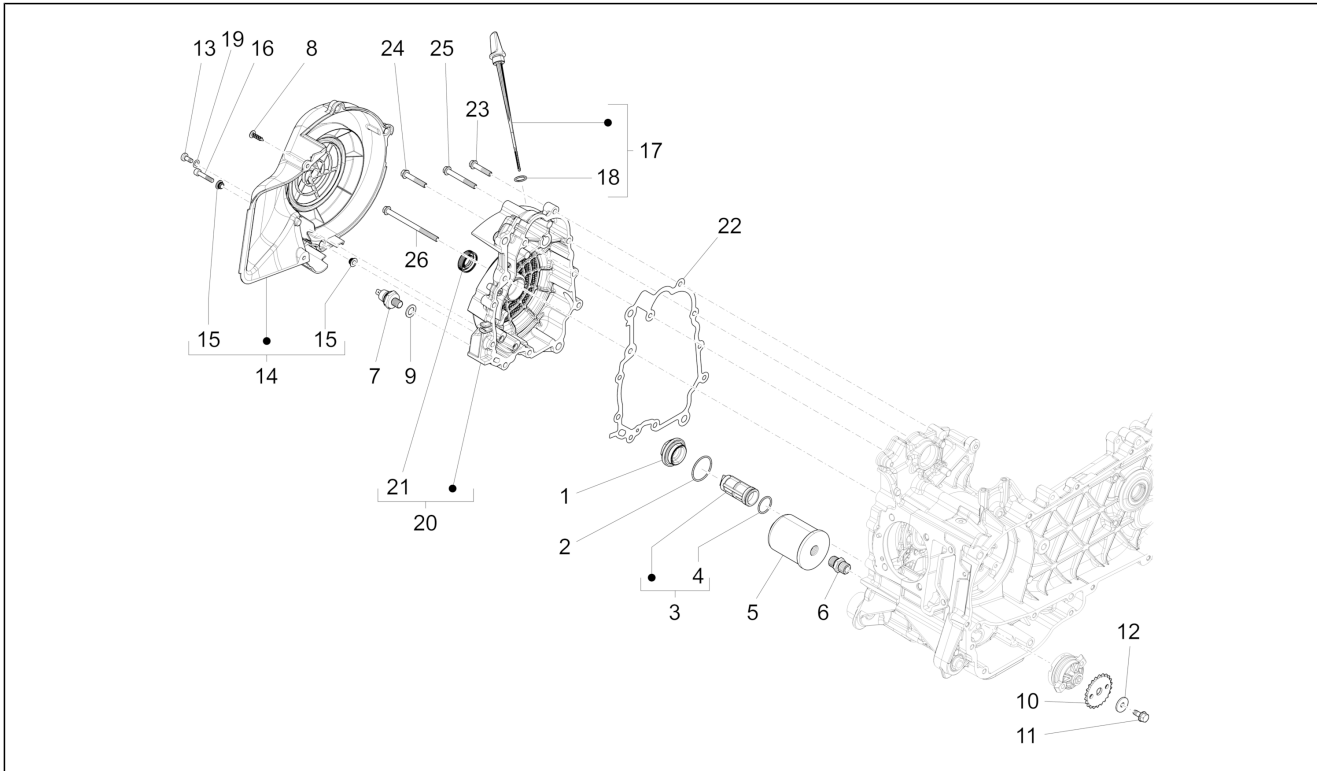

Group	Engine
Code	01.23
Description	Flywheel magneto cover - Oil filter
Service	1

Pos.	Code	Description	Qty	Variants
1		Oil filter plug	1	
2		O-ring 31,47x1,78	1	
3		Intake oil filter	1	
4		O-ring 20,35x1,78	1	
5		Oil filter	1	
6		Special screw	1	
7		Minimum oil pressure sensor	1	
8		Self tapping screw	2	
9		Washer 10,5x17x1,5	1	
10		Oil pump gear	1	
11		Screw w/ flange M6x14	1	
12		Belleville spring	1	
13		Metric screw M5x20	1	
14		Complete flywheel side duct	1	
15		Bushing	6	
16		Hex socket screw M5x25	3	
17		Oil dipstick	1	
18		O-ring	1	
19		Plain washer 5,4x10x0,8	1	
20		Complete flywheel cover	1	
21		Gasket ring 14x28x7	1	
22		Flywheel housing cover gasket	1	
23		Screw w/ flange M6x30	5	
24		screw M6x35	2	
25		Screw w/ flange M6x50	2	
26		Screw w/ flange M6x90	3