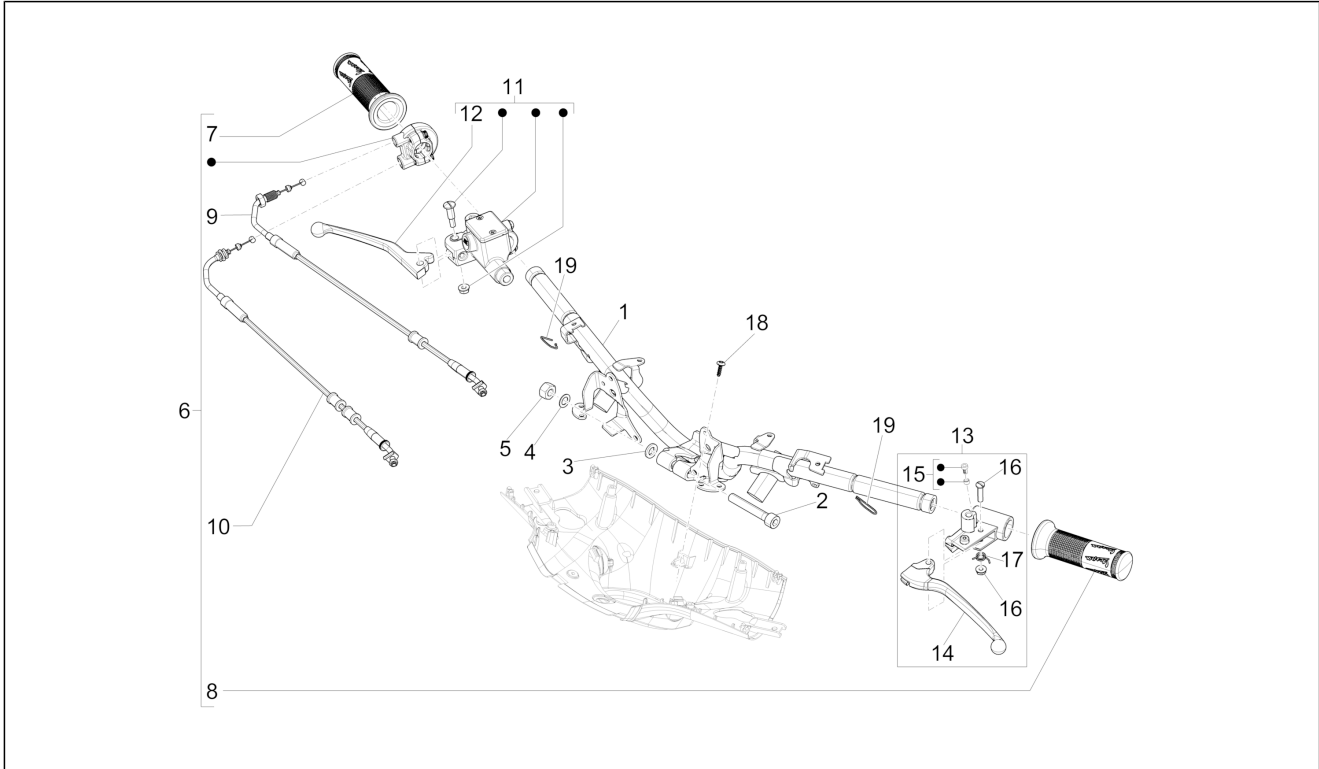

Vespa Primavera 150
EVPR000EX5 Vespa Primavera 150 4T 3V IGET ABS-NOABS
E2-E3-E4 2016 - 2019 (APAC)

Chassis prefix: RP8M8222, RP8M8221,
RP8M8241, RP8M8242
Engine prefix: M828M, M826M, M82CM,
M82GM

Group	Handlebars/Steering
Code	03.06
Description	Handlebars - Master cil.
Service	1

Pos.	Code	Description	Qty	Variants
				Model version:ABS Version[ABS] Country:Taiwan[TN] Colour:White[544] Model version:ABS Version[ABS] Yacht club version[YC] Country:Thailand[TH] Colour:DRAGON RED[894] Model version:ABS Version[ABS] Country:Japan[JP] Colour:Midnight Blue[222/A] Model version:ABS Version[ABS] Country:Australia[AU] Colour:DRAGON RED[894] Model version:ABS Version[ABS] Country:Australia[AU] Colour:BLACK[79/A] Model version:ABS Version[ABS] Country:Japan[JP] Colour:Brown 140/A[140/A] Model version:ABS Version[ABS] 50° Version[50] Country:Taiwan[TN] Colour:Brown 140/A[140/A] Model version:ABS Version[ABS] 50° Version[50] Country:Thailand[TH] Colour:Brown 140/A[140/A] Model version:ABS Version[ABS] 50° Version[50] Country:Indonesia[ID] Colour:Brown 140/A[140/A] Model version:ABS Version[ABS] 50° Version[50] Country:Export Version[EX] Colour:Brown 140/A[140/A] Model version:ABS Version[ABS] 50° Version[50] Country:Australia[AU] Colour:Silk grey[701/C] Model version:ABS Version[ABS] Country:China[CN] Colour:Beige unique 518/A[518/A] Model version:ABS Version[ABS] Country:China[CN]