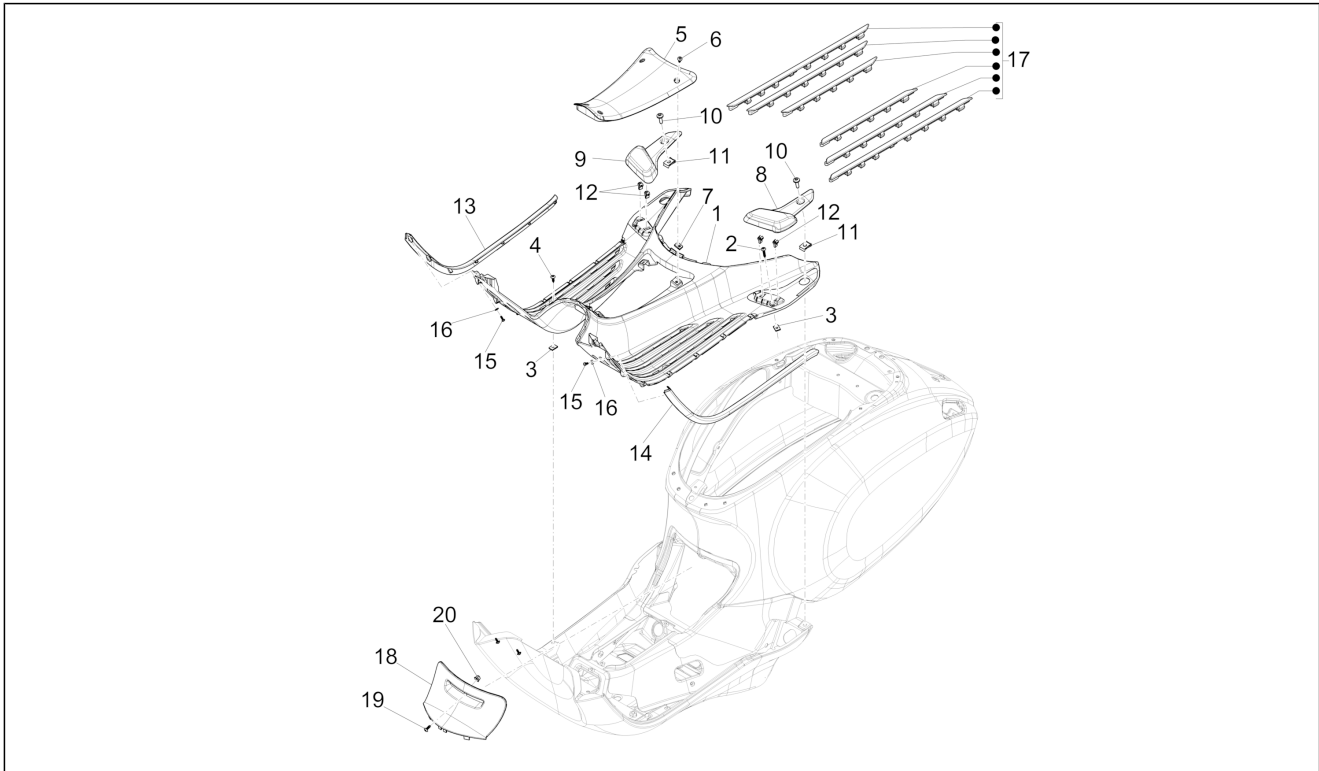

Group	Frame - Plastic parts - Coachwork
Code	02.31
Description	Central cover - Footrests
Service	1

Pos.	Code	Description	Qty	Variants
				Model version:ABS Version[ABS] Country:Japan[JP] Colour:DRAGON RED[894] Model version:ABS Version[ABS] Country:Australia[AU] Colour:DRAGON RED[894] Model version:ABS Version[ABS] Country:Taiwan[TN] Colour:DRAGON RED[894] Model version:ABS Version[ABS] Country:China[CN]
19		Self tapping screw D4.2x13	1	
20		Expansion plug	1