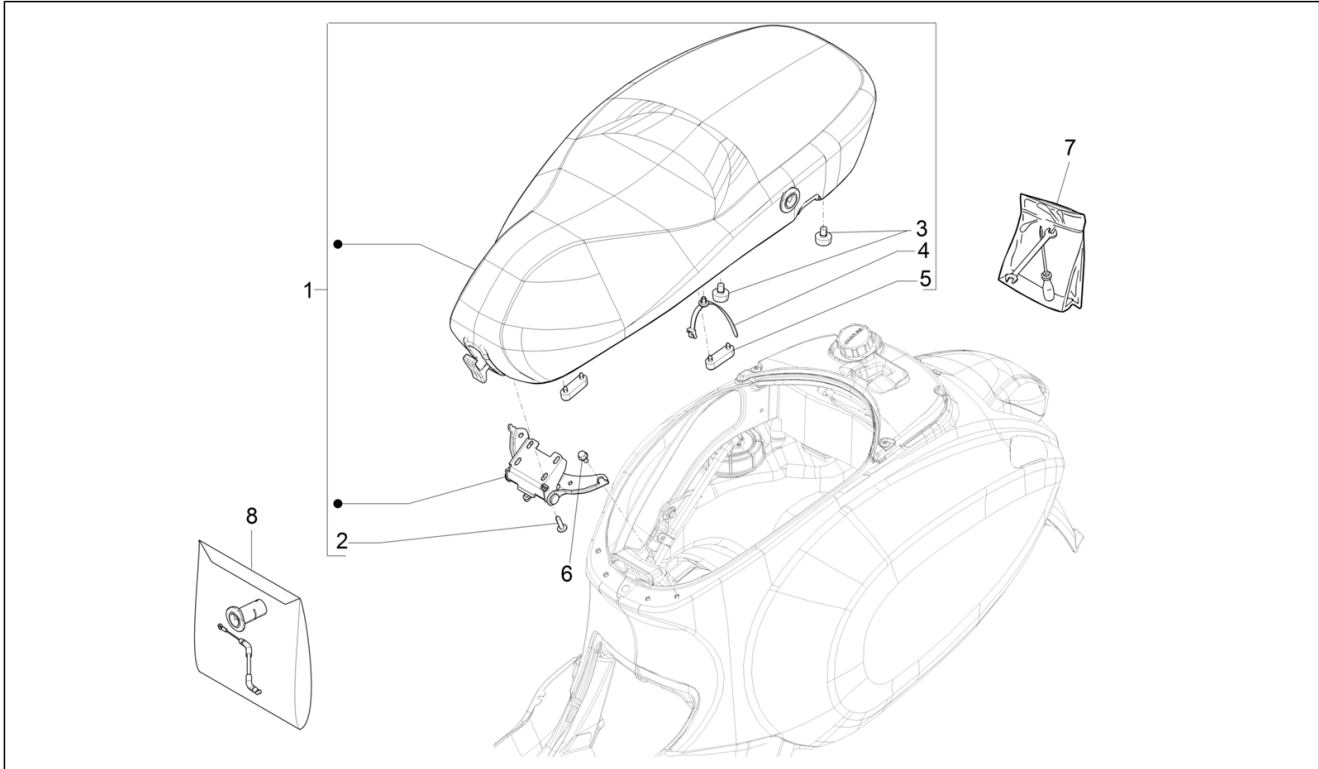

Group	Frame - Plastic parts - Coachwork
Code	02.39
Description	Saddle/seats
Service	1

Pos.	Code	Description	Qty	Variants
1		Saddle assembly grey beige with stitching brown	1	Colour:Brown 140/A[140/A] Model version:ABS Version[ABS] 50° Version[50] Country:Taiwan[TN] Colour:Brown 140/A[140/A] Model version:ABS Version[ABS] 50° Version[50] Country:Thailand[TH] Colour:Brown 140/A[140/A] Model version:ABS Version[ABS] 50° Version[50] Country:Indonesia[ID] Colour:Brown 140/A[140/A] Model version:ABS Version[ABS] 50° Version[50] Country:Export Version[EX] Colour:Brown 140/A[140/A] Model version:ABS Version[ABS] 50° Version[50] Country:China[CN] Colour:Brown 140/A[140/A] Model version:ABS Version[ABS] 50° Version[50] Country:Australia[AU]
1		Saddle assembly light brown	1	Colour:D05 - Blue glossy VN[D05] Model version:ABS Version[ABS] Country:Export Version[EX] Colour:D05 - Blue glossy VN[D05] Model version:ABS Version[ABS] Country:China[CN] Colour:D05 - Blue glossy VN[D05] Model version:ABS Version[ABS] Country:Australia[AU] Colour:D05 - Blue glossy VN[D05] Model version:ABS Version[ABS] Country:Japan[JP] Colour:D05 - Blue glossy VN[D05] Model version:ABS Version[ABS] Country:Indonesia[ID] Colour:BLACK[79/A] Model version:ABS Version[ABS] Country:Export Version[EX] Colour:Midnight Blue[222/A]