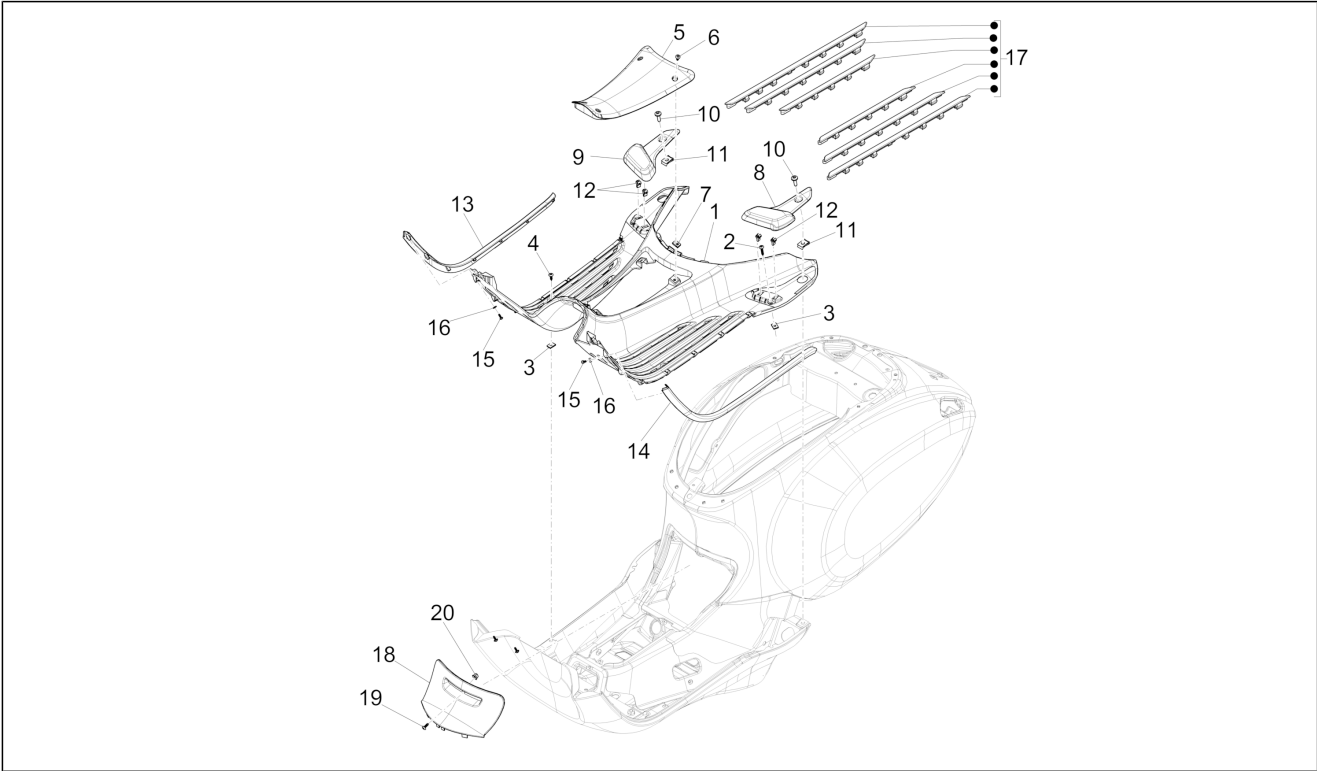

Vespa Primavera 150
EVPR000EX5 Vespa Primavera 150 4T 3V IGET ABS-NOABS
E2-E3-E4 2016 - 2019 (APAC)

Chassis prefix: RP8M8222, RP8M8221,
RP8M8241, RP8M8242
Engine prefix: M828M, M826M, M82CM,
M82GM

Group	Frame - Plastic parts - Coachwork
Code	02.31
Description	Central cover - Footrests
Service	1

Pos.	Code	Description	Qty	Variants
				Country:China[CN] Colour:White[544] Model version:ABS Version[ABS] Country:Export Version[EX] Colour:BLACK[79/A] Model version:ABS Version[ABS] Country:Export Version[EX] Colour:Midnight Blue[222/A] Model version:ABS Version[ABS] Country:Export Version[EX] Colour:DRAGON RED[894] Model version:ABS Version[ABS] Country:Export Version[EX] Colour:BLACK[79/A] Model version:ABS Version[ABS] Country:China[CN] Colour:White[544] Model version:ABS Version[ABS] Country:Export Version[EX] Colour:White[544] Model version:ABS Version[ABS] Country:China[CN] Colour:DRAGON RED[894] Model version:ABS Version[ABS] Country:China[CN] Colour:[283/A] Model version:ABS Version[ABS] Country:China[CN] Colour:BLACK[79/A] Model version:ABS Version[ABS] Country:Japan[JP] Colour:[283/A] Model version:ABS Version[ABS] Country:Japan[JP] Colour:White[544] Model version:ABS Version[ABS] Country:Japan[JP] Colour:BLACK[79/A]