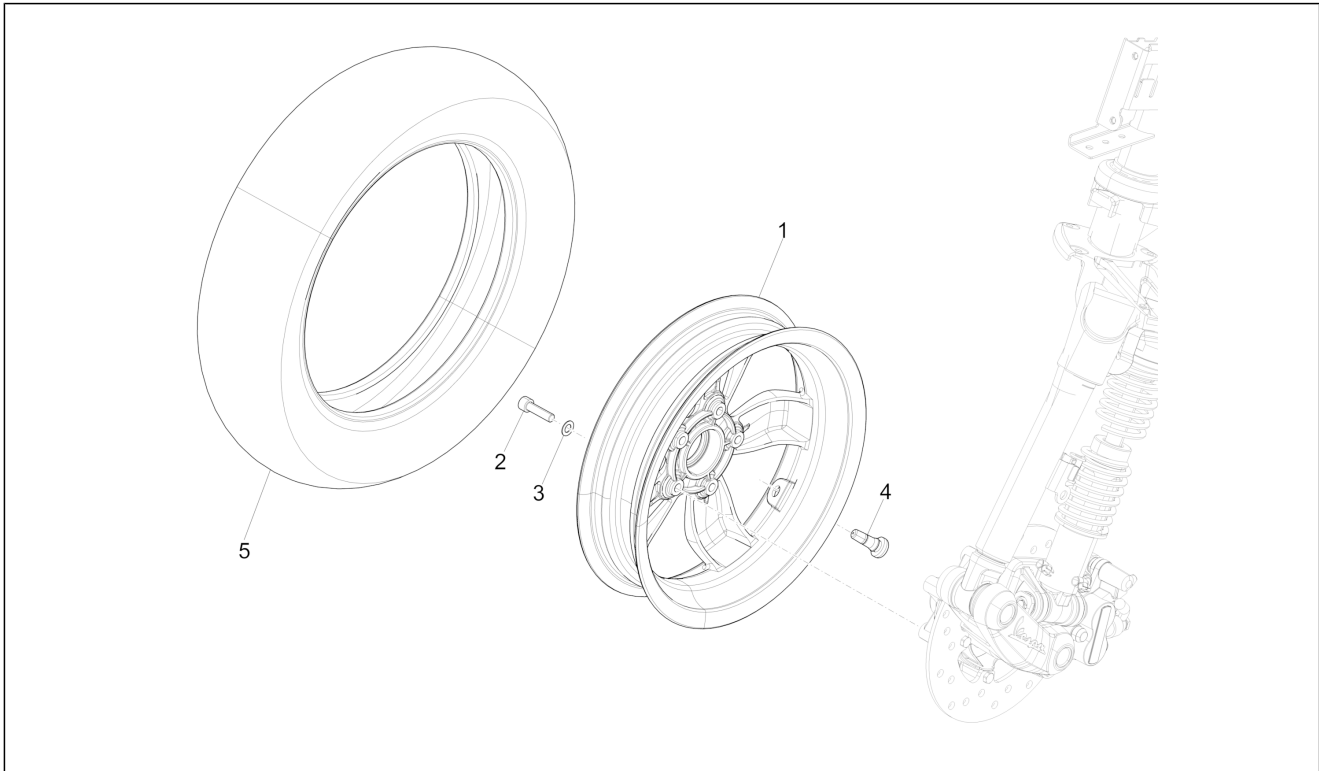

Group	Suspensions - Wheels
Code	04.11
Description	Front wheel
Service	1

Pos.	Code	Description	Qty	Variants
				Colour:Midnight Blue[222/A] Model version:ABS Version[ABS] Country:China[CN] Colour:Silk grey[701/C] Model version:ABS Version[ABS] Country:China[CN] Colour:White[544] Model version:ABS Version[ABS] Yacht club version[YC] Country:Taiwan[TN] Colour:White[544] Model version:ABS Version[ABS] Yacht club version[YC] Country:Indonesia[ID] Colour:White[544] Model version:ABS Version[ABS] Yacht club version[YC] Country:Export Version[EX] Colour:White[544] Model version:ABS Version[ABS] Yacht club version[YC] Country:Australia[AU] Colour:Midnight Blue[222/A] Model version:ABS Version[ABS] Country:Japan[JP] Colour:Beige[598] Model version:ABS Version[ABS] Country:Export Version[EX] Colour:White[544] Model version:ABS Version[ABS] Yacht club version[YC] Country:Japan[JP] Colour:White[544] Model version:ABS Version[ABS] Yacht club version[YC] Country:China[CN] Colour:White[544] Model version:ABS Version[ABS] Country:Export Version[EX] Colour:BLACK[79/A] Model version:ABS Version[ABS] Country:Export Version[EX] Colour:Midnight Blue[222/A] Model version:ABS Version[ABS]