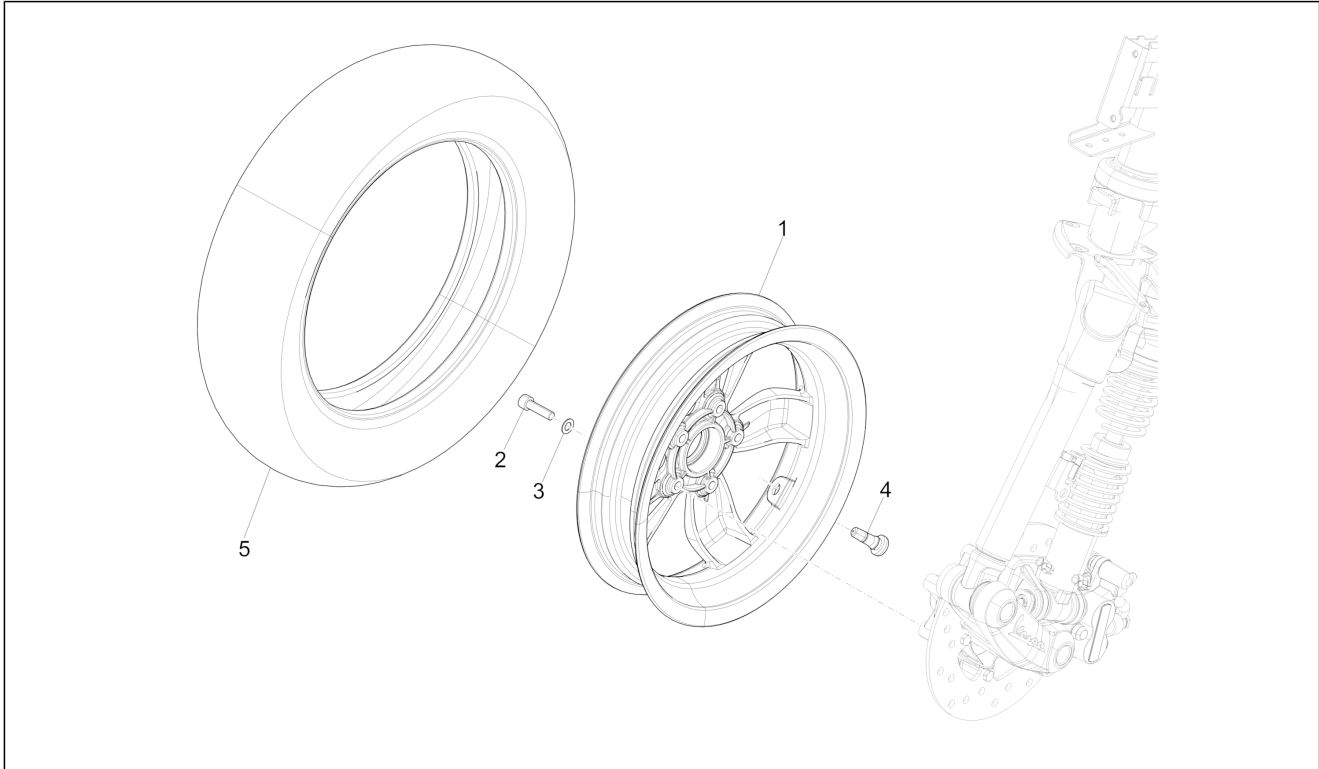

Group	Suspensions - Wheels
Code	04.11
Description	Front wheel
Service	1

Pos.	Code	Description	Qty	Variants
				Country:Export Version[EX] Colour:DRAGON RED[894] Country:Taiwan[TN] Model version:ABS Version[ABS] Colour:Light Blue 70° (VN)[434] Country:Export Version[EX] Model version:70° Version[70°] ABS Version[ABS] Colour:Midnight Blue[222/A] Country:Australia[AU] Model version:ABS Version[ABS] Colour:White[544] Model version:No ABS Version[NO ABS] Country:Indonesia[ID] Colour:White[544] Country:China[CN] Model version:ABS Version[ABS] Colour:D05 - Blue glossy VN[D05] Model version:ABS Version[ABS] Country:Export Version[EX] Colour:D05 - Blue glossy VN[D05] Model version:ABS Version[ABS] Country:China[CN] Colour:D05 - Blue glossy VN[D05] Model version:ABS Version[ABS] Country:Australia[AU] Colour:D05 - Blue glossy VN[D05] Model version:ABS Version[ABS] Country:Japan[JP] Colour:D05 - Blue glossy VN[D05] Model version:ABS Version[ABS] Country:Indonesia[ID] Colour:Beige unique 518/A[518/A] Model version:ABS Version[ABS] Country:Indonesia[ID] Colour:Beige unique 518/A[518/A] Model version:ABS Version[ABS] Country:Japan[JP] Colour:Beige unique 518/A[518/A]