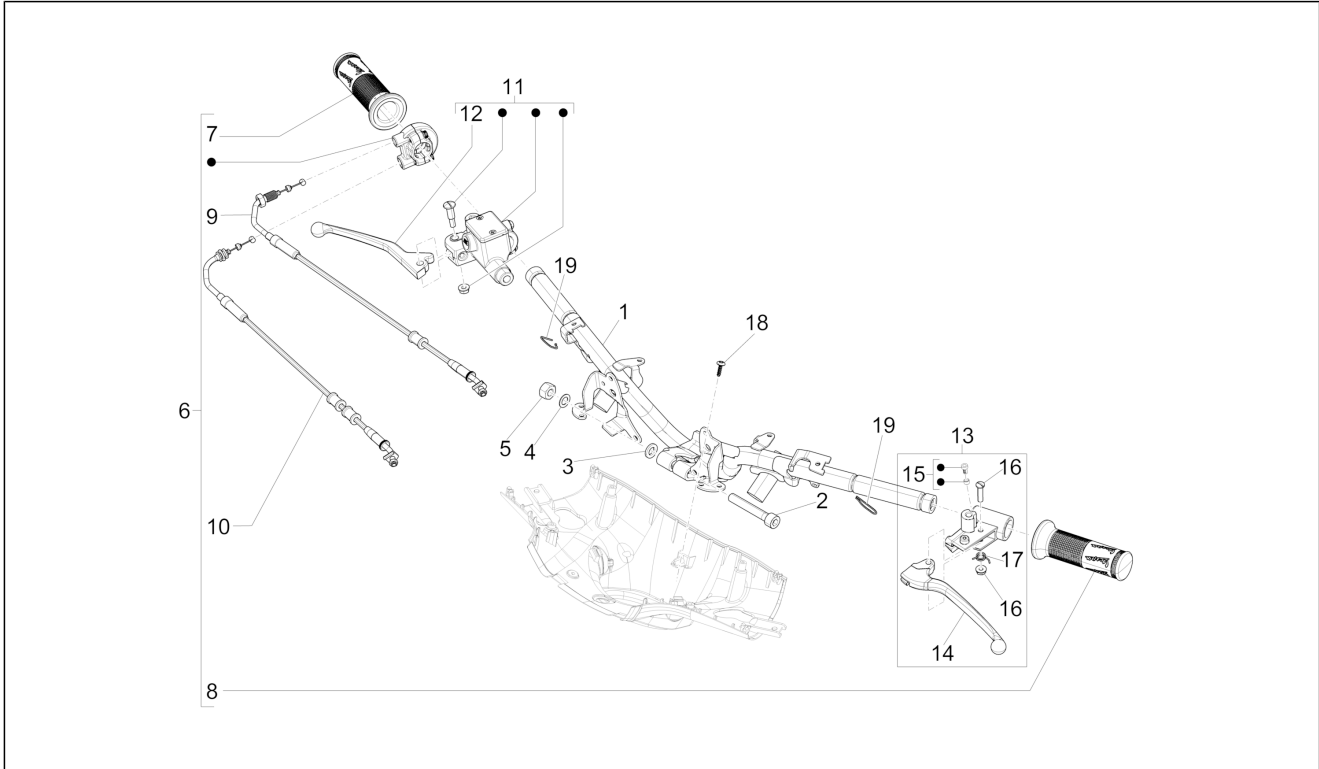

Vespa Primavera 150
EVPR000EX5 Vespa Primavera 150 4T 3V IGET ABS-NOABS
E2-E3-E4 2016 - 2019 (APAC)

Chassis prefix: RP8M8222, RP8M8221,
RP8M8241, RP8M8242
Engine prefix: M828M, M826M, M82CM,
M82GM

Group	Handlebars/Steering
Code	03.06
Description	Handlebars - Master cil.
Service	1

Pos.	Code	Description	Qty	Variants
				Country:China[CN] Colour:Light Blue 70° (VN)[434] Country:Taiwan[TN] Model version:70° Version[70°] ABS Version[ABS] Colour:Brown[135/A] Country:Australia[AU] Model version:ABS Version[ABS] Colour:Brown[135/A] Country:China[CN] Model version:ABS Version[ABS] Colour:Brown[135/A] Model version:No ABS Version[NO ABS] Country:Indonesia[ID] Colour:Competition Black[98/A] Country:Australia[AU] Model version:ABS Version[ABS] Colour:Competition Black[98/A] Model version:ABS Version[ABS] Country:Export Version[EX] Colour:Competition Black[98/A] Country:Taiwan[TN] Model version:ABS Version[ABS] Colour:DRAGON RED[894] Country:Australia[AU] Model version:ABS Version[ABS] Colour:DRAGON RED[894] Model version:ABS Version[ABS] Country:Export Version[EX] Colour:DRAGON RED[894] Country:Taiwan[TN] Model version:ABS Version[ABS] Colour:Light Blue 70° (VN)[434] Country:Export Version[EX] Model version:70° Version[70°] ABS Version[ABS] Colour:Midnight Blue[222/A] Country:Australia[AU] Model version:ABS Version[ABS] Colour:White[544]