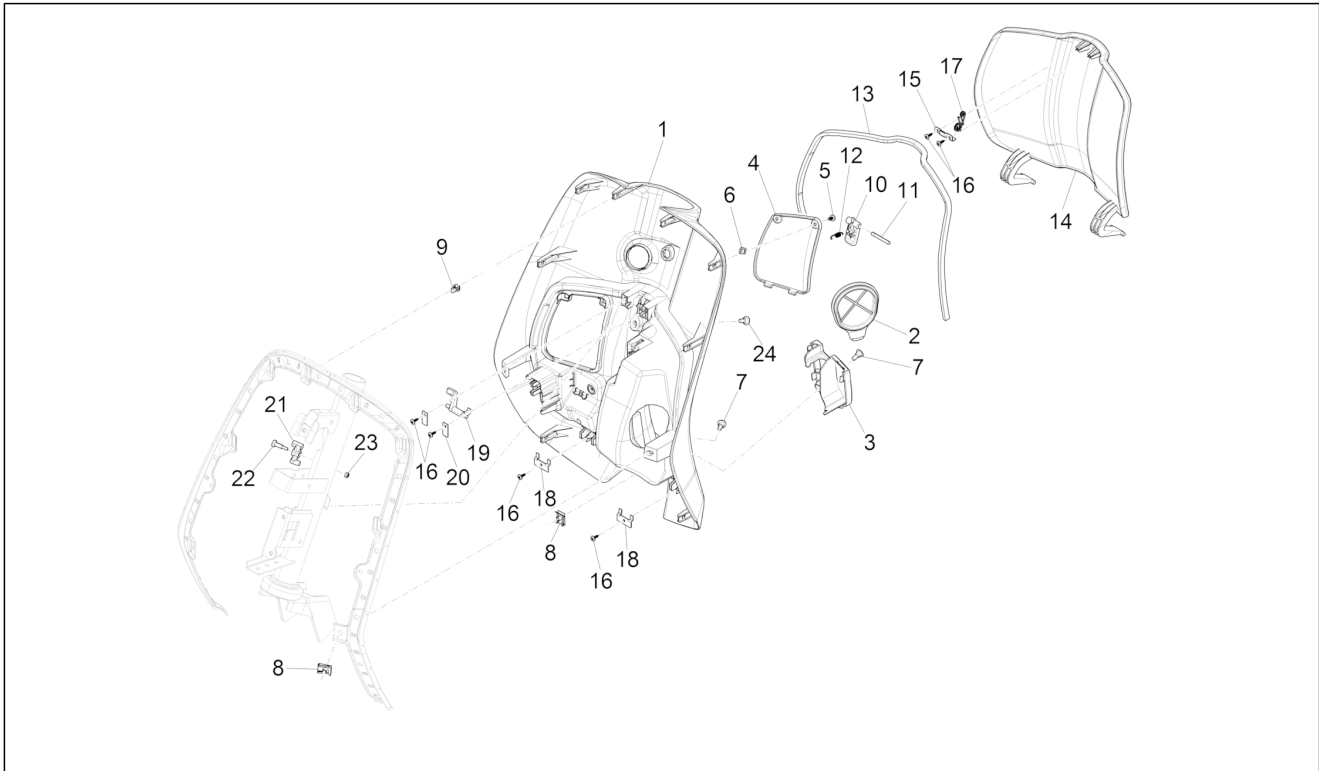

Group	Frame - Plastic parts - Coachwork
Code	02.30
Description	Front glove-box - Knee-guard panel
Service	1

Pos.	Code	Description	Qty	Variants
				Model version:ABS Version[ABS] Country:Indonesia[ID] Colour:White[544] Model version:ABS Version[ABS] Country:Export Version[EX] Colour:White[544] Model version:ABS Version[ABS] Country:China[CN] Colour:White[544] Model version:ABS Version[ABS] Country:Japan[JP] Colour:White[544] Model version:ABS Version[ABS] Country:Australia[AU] Colour:White[544] Model version:ABS Version[ABS] Country:Thailand[TH] Colour:White[544] Model version:ABS Version[ABS] Country:Indonesia[ID]
1		Front glove comp.	1	
2		Plastic plug	1	
3		Lh pocket	1	Colour:White[544] Model version:ABS Version[ABS] Yacht club version[YC] Country:Taiwan[TN] Colour:White[544] Model version:ABS Version[ABS] Yacht club version[YC] Country:Indonesia[ID] Colour:White[544] Model version:ABS Version[ABS] Yacht club version[YC] Country:Export Version[EX] Colour:White[544] Model version:ABS Version[ABS] Yacht club version[YC] Country:Australia[AU] Colour:White[544] Model version:ABS Version[ABS] Yacht club version[YC] Country:Japan[JP]