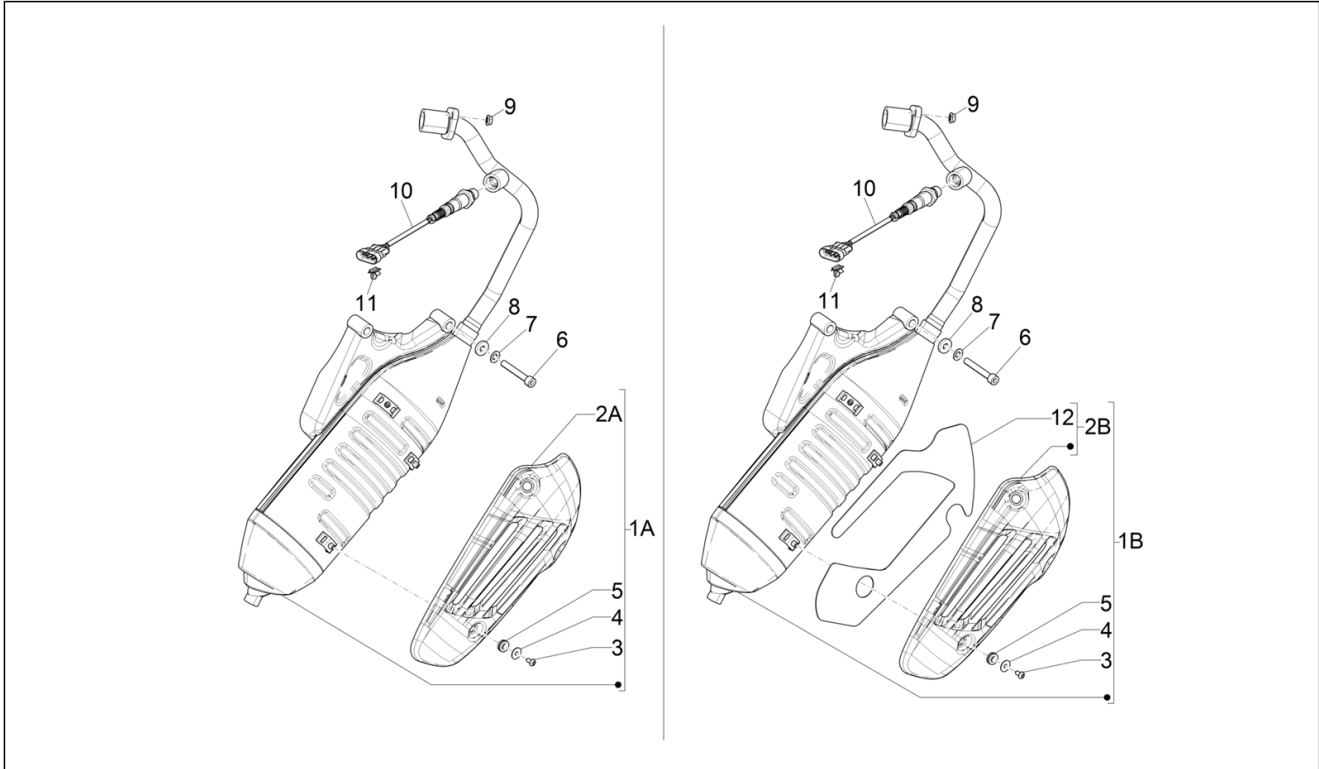

Vespa Primavera 150
EVPR000EX5 Vespa Primavera 150 4T 3V IGET ABS-NOABS
E2-E3-E4 2016 - 2019 (APAC)

Chassis prefix: RP8M8222, RP8M8221,
RP8M8241, RP8M8242
Engine prefix: M828M, M826M, M82CM,
M82GM

Group	Engine
Code	01.42
Description	Silencer
Service	1

Pos.	Code	Description	Qty	Variants
				Colour:White[544] Model version:ABS Version[ABS] Yacht club version[YC] Country:Japan[JP] Colour:White[544] Model version:ABS Version[ABS] Country:Taiwan[TN] Colour:DRAGON RED[894] Model version:ABS Version[ABS] Country:Japan[JP] Colour:BLACK[79/A] Model version:ABS Version[ABS] Country:Japan[JP] Colour:Brown 140/A[140/A] Model version:ABS Version[ABS] 50° Version[50] Country:Taiwan[TN] Colour:Silk grey[701/C] Model version:ABS Version[ABS] Country:China[CN] Colour:Beige unique 518/A[518/A] Model version:ABS Version[ABS] Country:China[CN] Colour:Midnight Blue[222/A] Model version:ABS Version[ABS] Country:China[CN] Colour:Midnight Blue[222/A] Model version:ABS Version[ABS] Country:Taiwan[TN] Colour:DRAGON RED[894] Model version:ABS Version[ABS] Country:Taiwan[TN] Colour:Silk grey[701/C] Model version:ABS Version[ABS] Country:Taiwan[TN] Colour:BLACK[79/A] Model version:ABS Version[ABS] Country:Taiwan[TN] Colour:Beige unique 518/A[518/A] Model version:ABS Version[ABS]