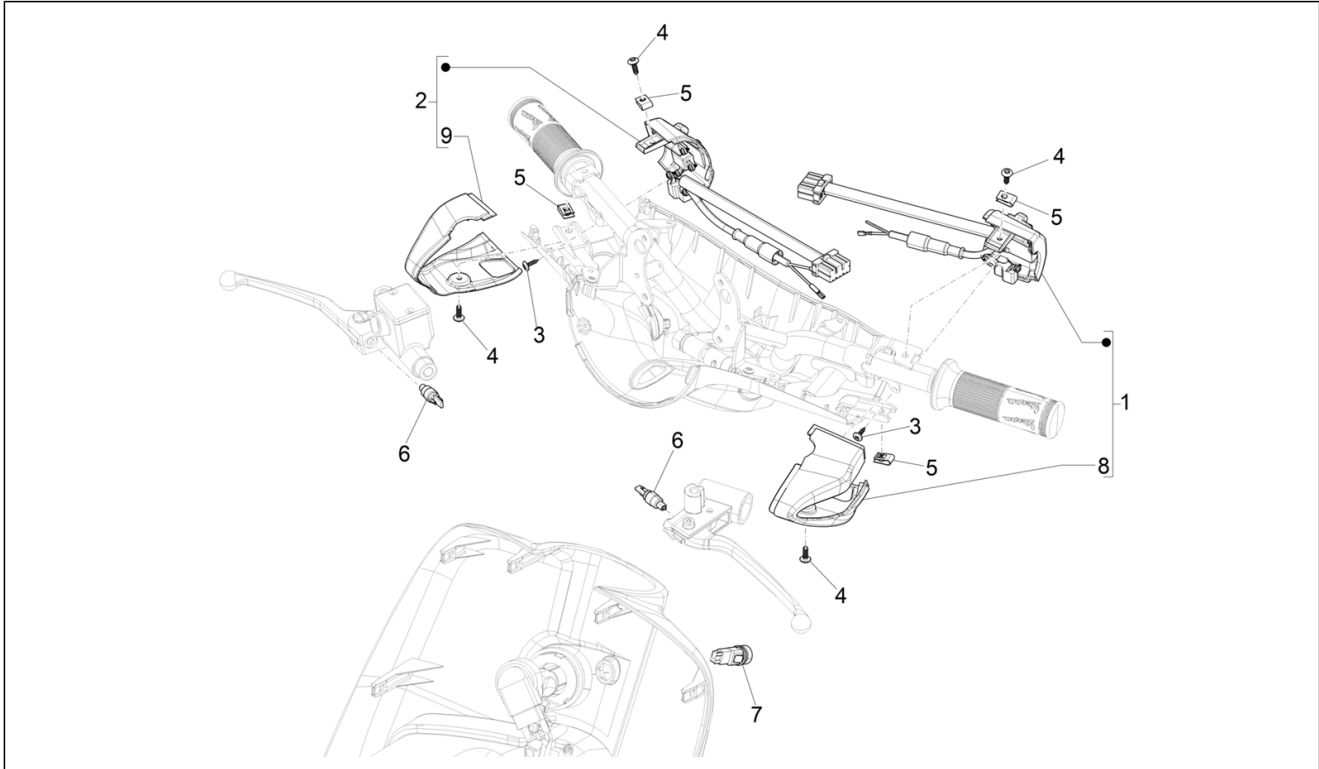

Vespa Primavera 150
EVPR000EX5 Vespa Primavera 150 4T 3V IGET ABS-NOABS
E2-E3-E4 2016 - 2019 (APAC)

Chassis prefix: RP8M8222, RP8M8221,
RP8M8241, RP8M8242
Engine prefix: M828M, M826M, M82CM,
M82GM

Group	Electrical system
Code	06.01
Description	Selectors - Switches - Buttons
Service	1

Pos.	Code	Description	Qty	Variants
				Colour:D05 - Blue glossy VN[D05] Model version:ABS Version[ABS] Country:Australia[AU] Colour:Beige unique 518/A[518/A] Model version:ABS Version[ABS] Country:Australia[AU] Colour:White[544] Model version:ABS Version[ABS] Yacht club version[YC] Country:Taiwan[TN] Colour:White[544] Model version:ABS Version[ABS] Yacht club version[YC] Country:Indonesia[ID] Colour:White[544] Model version:ABS Version[ABS] Yacht club version[YC] Country:Export Version[EX] Colour:White[544] Model version:ABS Version[ABS] Yacht club version[YC] Country:Australia[AU] Colour:White[544] Model version:ABS Version[ABS] Yacht club version[YC] Country:Japan[JP] Colour:White[544] Model version:ABS Version[ABS] Country:Export Version[EX] Colour:BLACK[79/A] Model version:ABS Version[ABS] Country:Export Version[EX] Colour:White[544] Model version:ABS Version[ABS] Country:Thailand[TH] Colour:Midnight Blue[222/A] Model version:ABS Version[ABS] Country:Export Version[EX] Colour:Silk grey[701/C] Model version:ABS Version[ABS] Country:Thailand[TH] Colour:DRAGON RED[894] Model version:ABS Version[ABS]