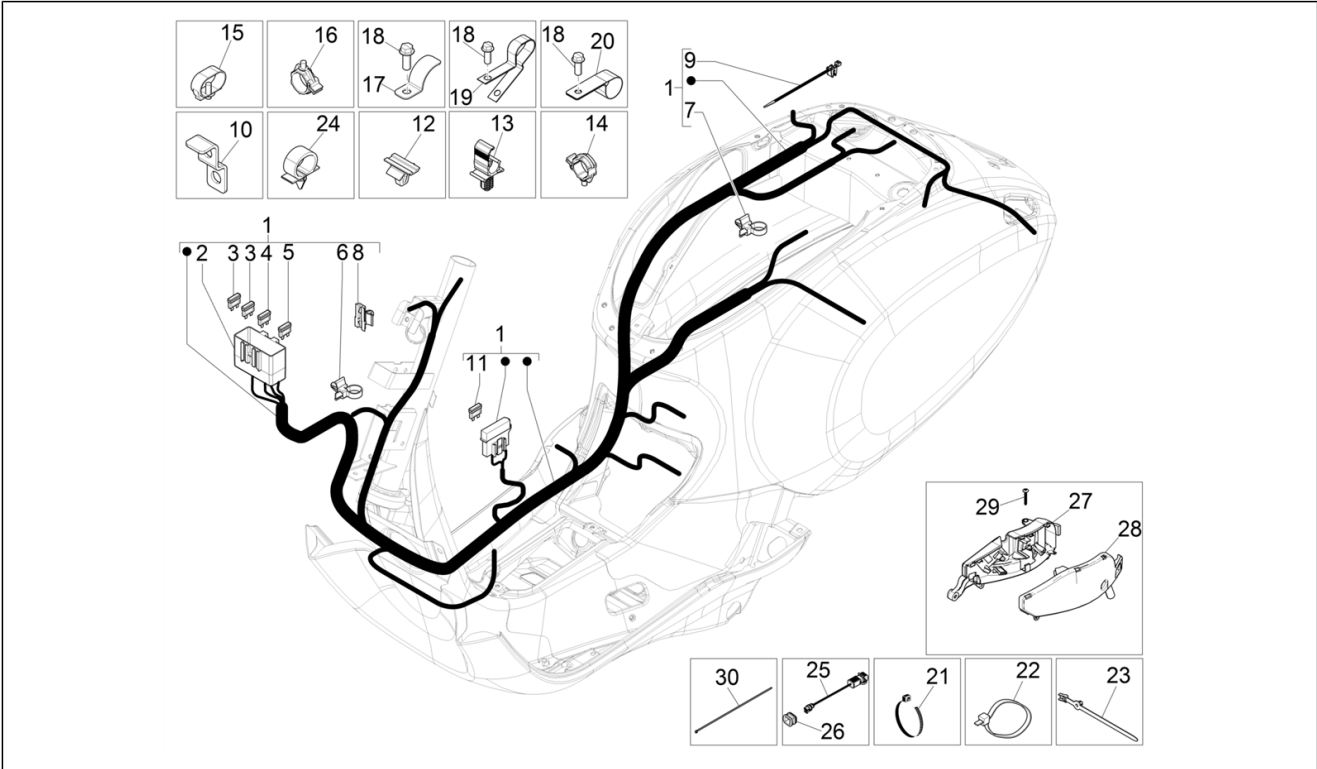

Vespa Primavera 150
EVPR000EX5 Vespa Primavera 150 4T 3V IGET ABS-NOABS
E2-E3-E4 2016 - 2019 (APAC)

Chassis prefix: RP8M8222, RP8M8221,
RP8M8241, RP8M8242
Engine prefix: M828M, M826M, M82CM,
M82GM

Group	Electrical system
Code	06.08
Description	Main cable harness
Service	1

Pos.	Code	Description	Qty	Variants
				Model version:ABS Version[ABS] Yacht club version[YC] Country:China[CN] Colour:White[544] Model version:ABS Version[ABS] Country:Export Version[EX] Colour:BLACK[79/A] Model version:ABS Version[ABS] Country:Export Version[EX] Colour:Midnight Blue[222/A] Model version:ABS Version[ABS] Country:Export Version[EX] Colour:DRAGON RED[894] Model version:ABS Version[ABS] Country:Export Version[EX] Colour:BLACK[79/A] Model version:ABS Version[ABS] Country:China[CN] Colour:White[544] Model version:ABS Version[ABS] Country:Export Version[EX] Colour:White[544] Model version:ABS Version[ABS] Country:China[CN] Colour:DRAGON RED[894] Model version:ABS Version[ABS] Country:China[CN] Colour:[283/A] Model version:ABS Version[ABS] Country:China[CN] Colour:BLACK[79/A] Model version:ABS Version[ABS] Country:Japan[JP] Colour:[283/A] Model version:ABS Version[ABS] Country:Japan[JP] Colour:White[544] Model version:ABS Version[ABS] Country:Japan[JP]