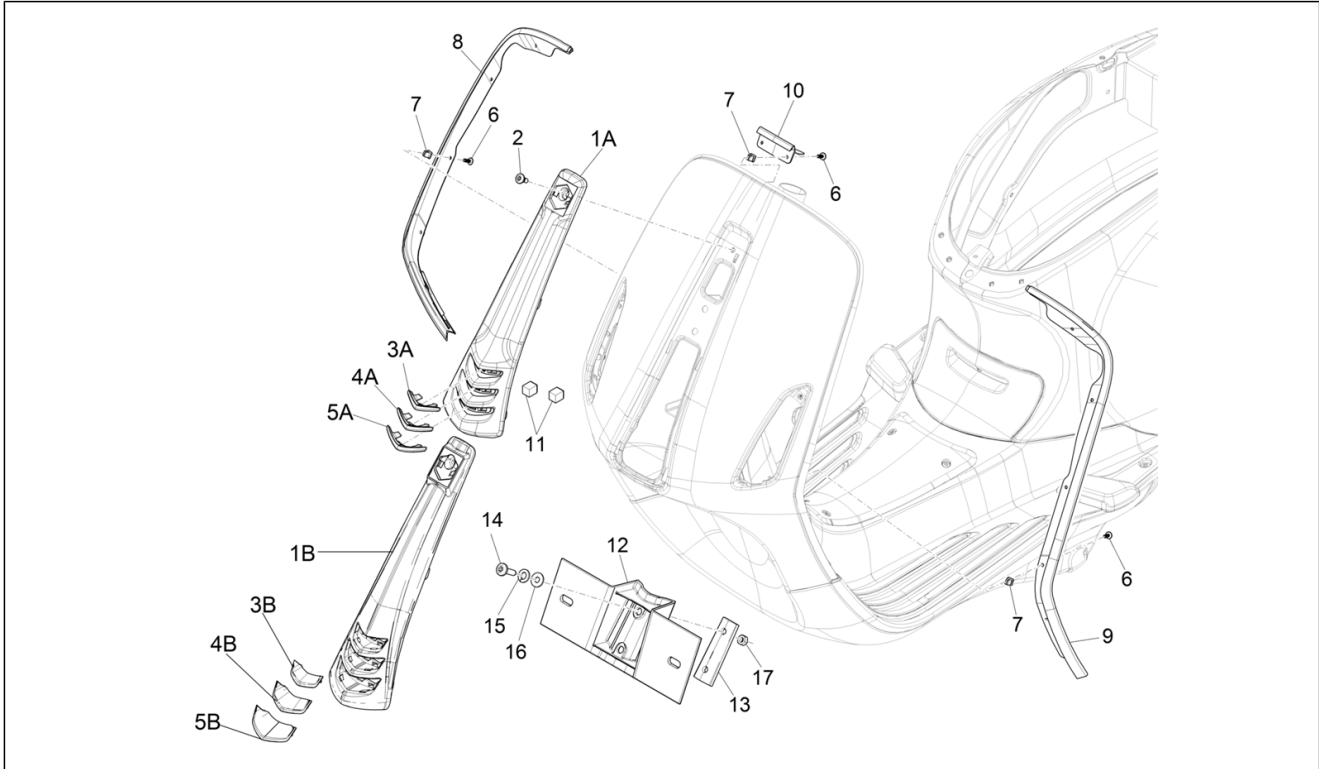

Vespa Primavera 150
EVPR000EX5 Vespa Primavera 150 4T 3V IGET ABS-NOABS
E2-E3-E4 2016 - 2019 (APAC)

Chassis prefix: RP8M8222, RP8M8221,
RP8M8241, RP8M8242
Engine prefix: M828M, M826M, M82CM,
M82GM

Group	Frame - Plastic parts - Coachwork
Code	02.26
Description	Front shield
Service	1

Pos.	Code	Description	Qty	Variants
				Model version:ABS Version[ABS] Country:Indonesia[ID] Colour:BLACK[79/A] Model version:ABS Version[ABS] Country:China[CN] Colour:White[544] Model version:ABS Version[ABS] Country:China[CN] Colour:DRAGON RED[894] Model version:ABS Version[ABS] Country:China[CN]
3B		Upper emblem	1	Colour:White[544] Model version:ABS Version[ABS] "Sport" version[S] Country:Thailand[TH] Colour:BLACK[79/A] Model version:ABS Version[ABS] "Sport" version[S] Country:Thailand[TH] Colour:Matte red - RW[RW] Model version:ABS Version[ABS] "Sport" version[S] Country:Thailand[TH]
4A		Central emblem	1	
4B		Central emblem	1	Colour:D05 - Blue glossy VN[D05] Model version:ABS Version[ABS] Country:Export Version[EX] Colour:D05 - Blue glossy VN[D05] Model version:ABS Version[ABS] Country:China[CN] Colour:D05 - Blue glossy VN[D05] Model version:ABS Version[ABS] Country:Australia[AU] Colour:D05 - Blue glossy VN[D05] Model version:ABS Version[ABS] Country:Japan[JP] Colour:D05 - Blue glossy VN[D05] Model version:ABS Version[ABS] Country:Indonesia[ID] Colour:Beige unique 518/A[518/A]