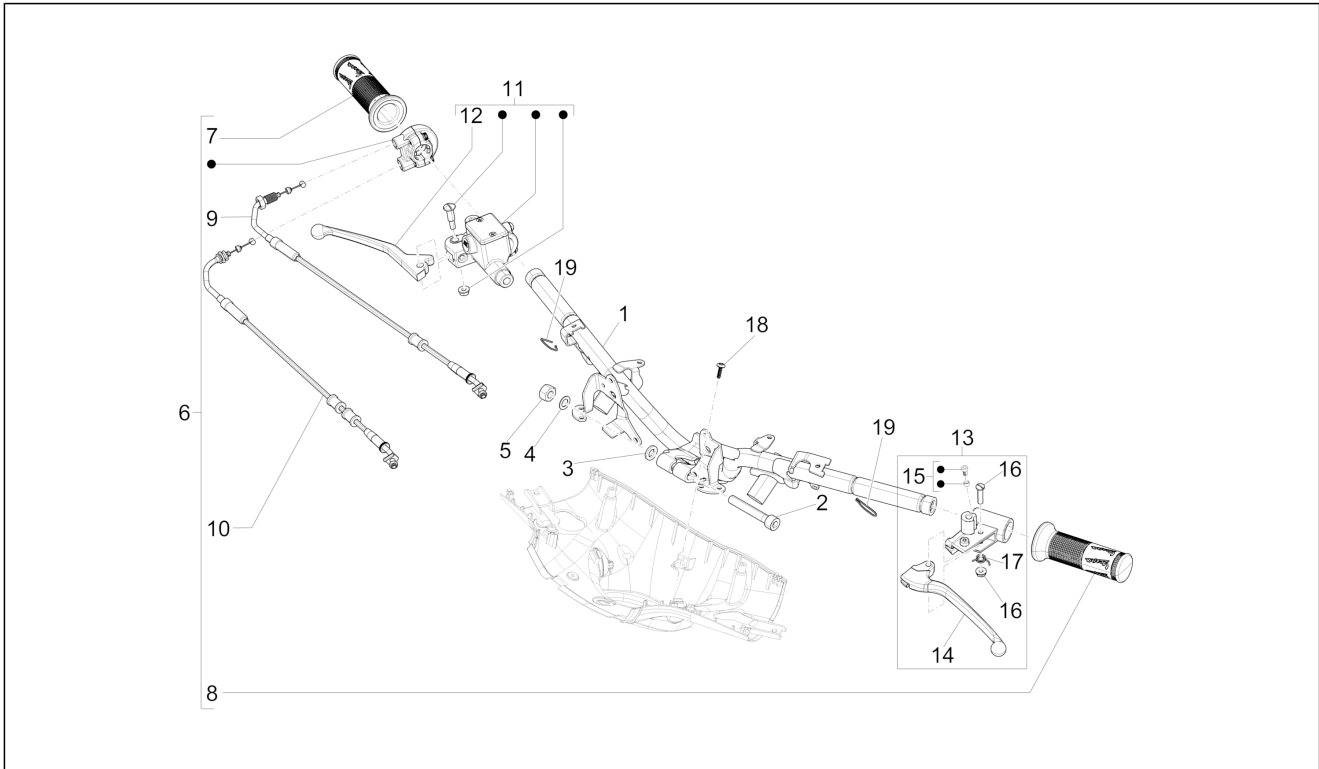

Group	Handlebars/Steering
Code	03.06
Description	Handlebars - Master cil.
Service	1

Pos.	Code	Description	Qty	Variants
				Model version: ABS Version[ABS] 50° Version[50] Country: China[CN]
2		Hex socket screw	1	
3		Flat elastic washer with internal tothing 17x10,3x2	1	
4		Flat washer 18x10,2x2,5	1	
5		Nut M10	1	
6		Throttle control sleeve assembly	1	Colour: Midnight Blue[222/A] Model version: ABS Version[ABS] Country: Export Version[EX] Colour: Silk grey[701/C] Model version: ABS Version[ABS] Country: Australia[AU] Colour: Silk grey[701/C] Model version: ABS Version[ABS] Country: Taiwan[TN] Colour: Brown[135/A] Model version: ABS Version[ABS] Country: Export Version[EX] Colour: Brown[135/A] Country: Taiwan[TN] Model version: ABS Version[ABS] Colour: Competition Black[98/A] Country: China[CN] Model version: ABS Version[ABS] Colour: Competition Black[98/A] Model version: No ABS Version[NO ABS] Country: Indonesia[ID] Colour: DRAGON RED[894] Country: China[CN] Model version: ABS Version[ABS] Colour: DRAGON RED[894] Model version: No ABS Version[NO ABS] Country: Indonesia[ID] Colour: Light Blue 70° (VN)[434] Model version: No ABS Version[NO ABS] 70° Version[70°] Country: Indonesia[ID]