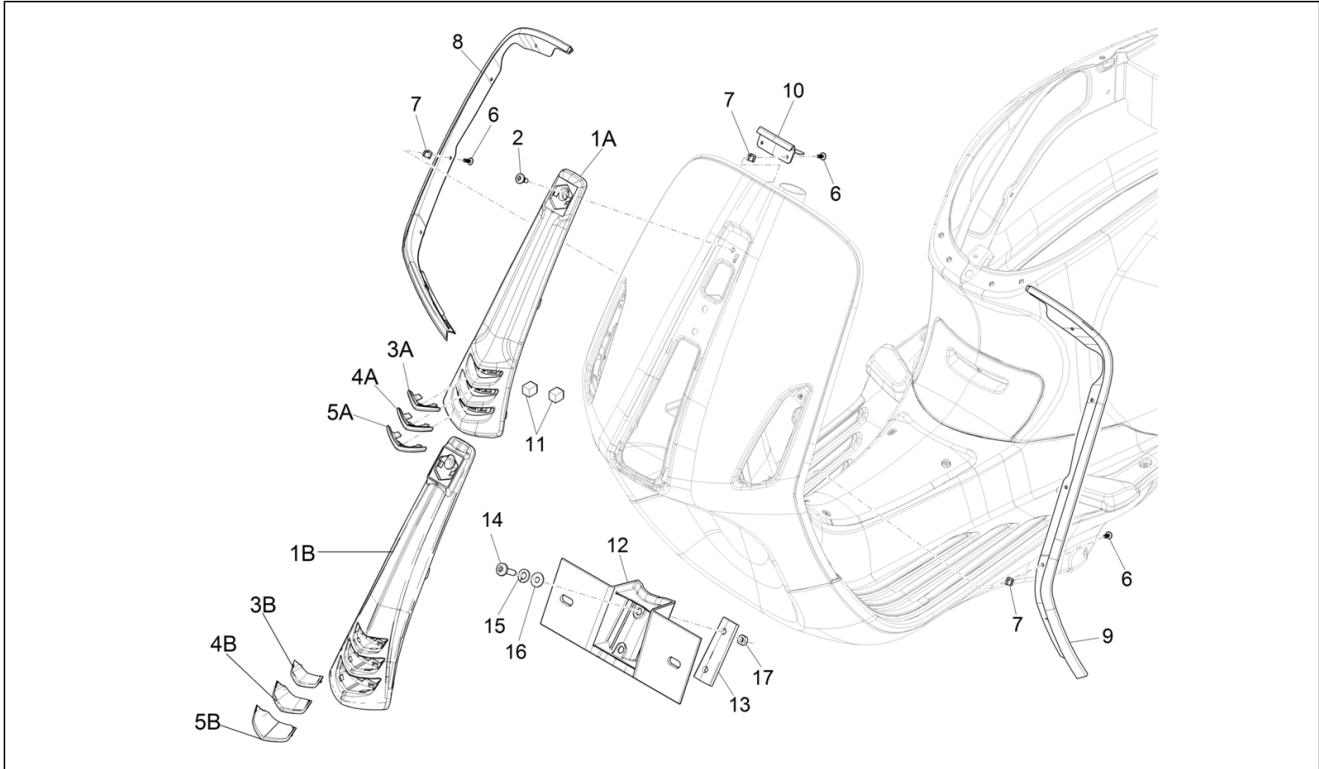

Vespa Primavera 150
EVPR000EX5 Vespa Primavera 150 4T 3V IGET ABS-NOABS
E2-E3-E4 2016 - 2019 (APAC)

Chassis prefix: RP8M8222, RP8M8221,
RP8M8241, RP8M8242
Engine prefix: M828M, M826M, M82CM,
M82GM

Group	Frame - Plastic parts - Coachwork
Code	02.26
Description	Front shield
Service	1

Pos.	Code	Description	Qty	Variants
				Colour:DRAGON RED[894] Model version:No ABS Version[NO ABS] Country:Indonesia[ID] Colour:DRAGON RED[894] Model version:ABS Version[ABS] Country:Taiwan[TN] Colour:DRAGON RED[894] Country:Australia[AU] Model version:ABS Version[ABS] Colour:DRAGON RED[894] Model version:ABS Version[ABS] Country:Export Version[EX] Colour:DRAGON RED[894] Country:Taiwan[TN] Model version:ABS Version[ABS] Colour:DRAGON RED[894] Model version:ABS Version[ABS] Country:Indonesia[ID] Colour:DRAGON RED[894] Model version:ABS Version[ABS] Country:Export Version[EX] Colour:DRAGON RED[894] Model version:ABS Version[ABS] Country:China[CN] Colour:DRAGON RED[894] Model version:ABS Version[ABS] Country:Australia[AU] Colour:DRAGON RED[894] Model version:ABS Version[ABS] Country:Thailand[TH] Colour:DRAGON RED[894] Model version:ABS Version[ABS] Country:Indonesia[ID]
1A		Painted steering cover	1	Colour:Competition Black[98/A] Country:China[CN] Model version:ABS Version[ABS] Colour:Competition Black[98/A]