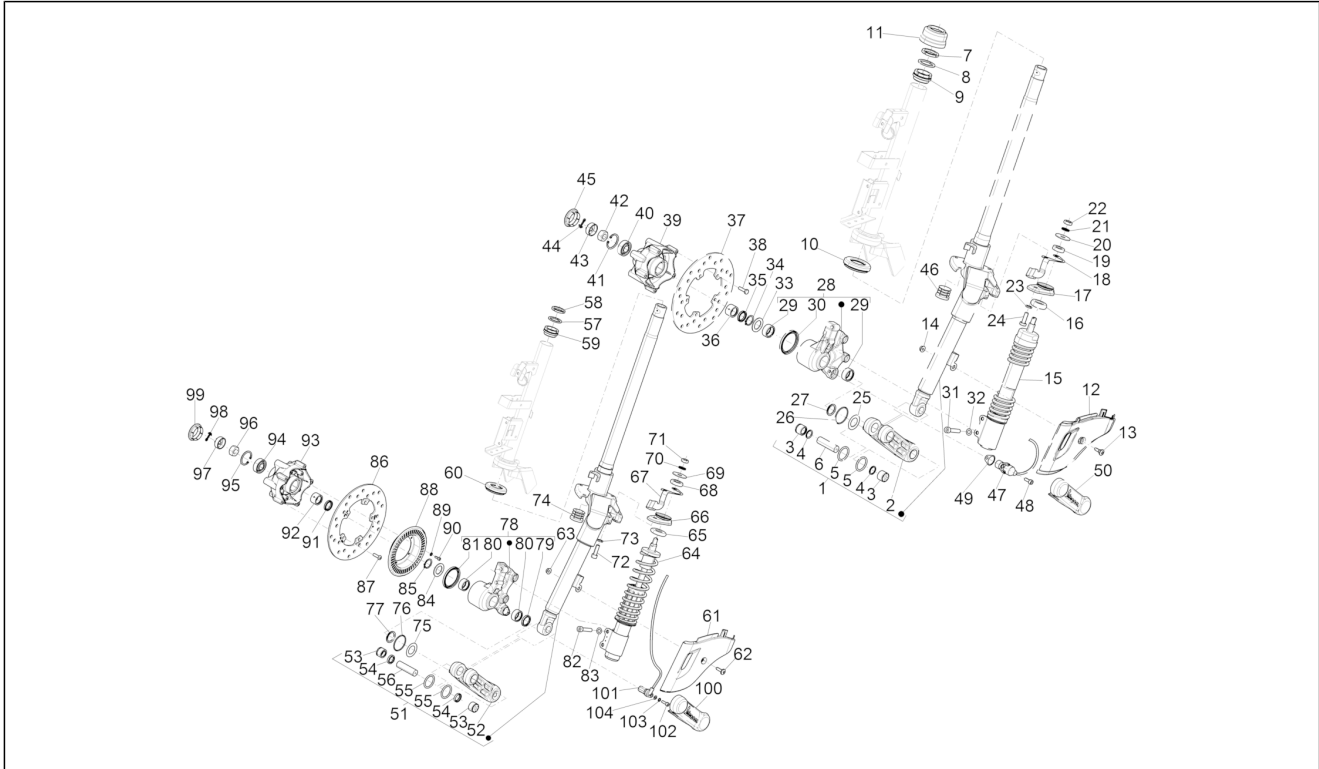

Group	Suspensions - Wheels
Code	04.02
Description	Fork/steering tube - Steering bearing unit
Service	1

Pos.	Code	Description	Qty	Variants
1		Arm complete steering tube	1	Model version:No ABS Version[NO ABS]
2		Left suspension arm	1	
3		Roller cage	2	
4		Gasket ring	2	
5		Gasket	2	
6		Piston pin	1	
7		Steering tube ring nut	1	
8		Washer of the steering	1	
9		Upper thrust ring	1	
10		Lower steering bearing	1	
11		Bearing protection hood	1	
12		Front suspension cover	1	
13		Metric screw M6x22	1	
14		Self locking nut M6	1	
15		Front shock absorber	1	
16		Pad	1	
17		Shock absorber connection bracket	1	
18		Brake pipe support bracket	1	
19		Pad	1	
20		Washer	1	
21		Washer	1	
22		Nut	1	
23		Spring washer 13,75x8,15x4,5	2	
24		screw	2	
25		Washer	1	
26		O-ring	1	
27		Ring	1	
28		Pin and shock absorber support	1