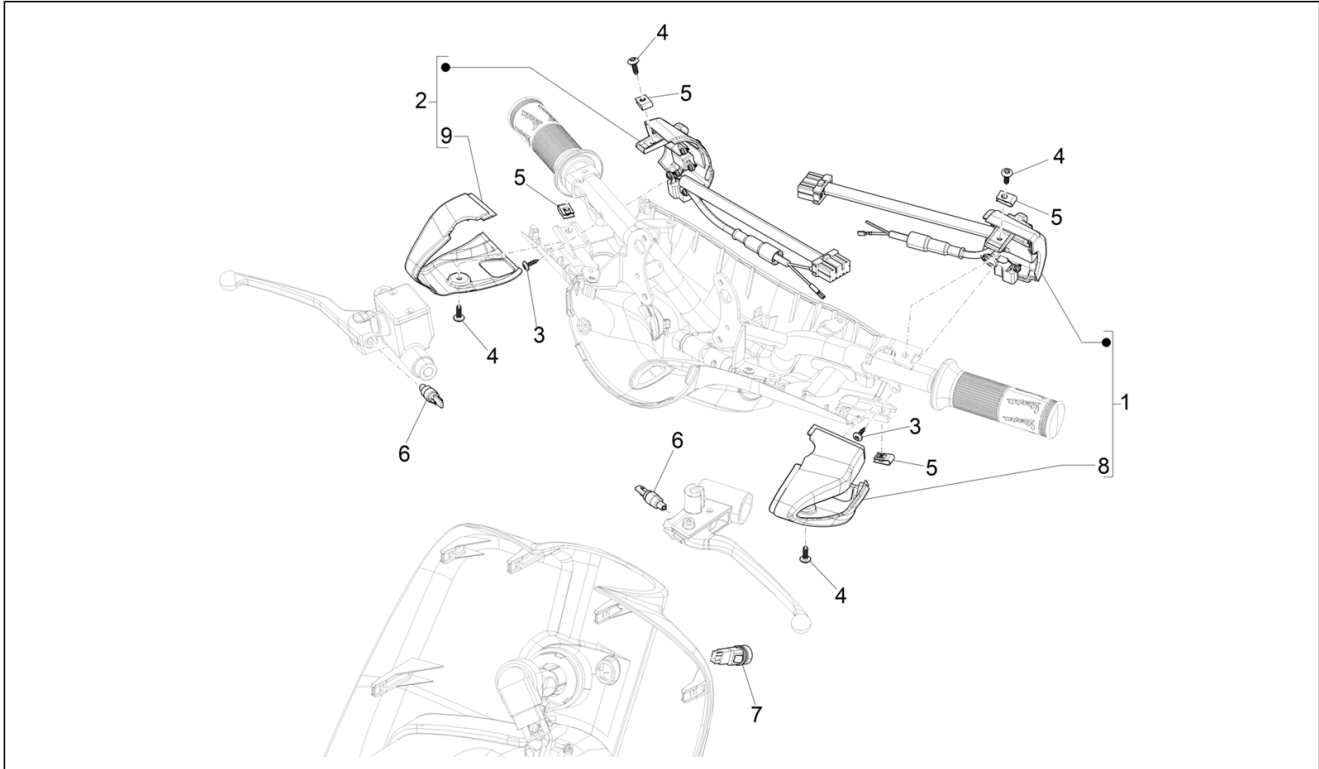

Group	Electrical system
Code	06.01
Description	Selectors - Switches - Buttons
Service	1

Pos.	Code	Description	Qty	Variants
1		LH electric control device	1	Colour:Midnight Blue[222/A] Model version:ABS Version[ABS] Country:Export Version[EX] Colour:Silk grey[701/C] Model version:ABS Version[ABS] Country:Australia[AU] Colour:Silk grey[701/C] Model version:ABS Version[ABS] Country:Taiwan[TN] Colour:Brown[135/A] Model version:ABS Version[ABS] Country:Export Version[EX] Colour:Brown[135/A] Country:Taiwan[TN] Model version:ABS Version[ABS] Colour:Competition Black[98/A] Country:China[CN] Model version:ABS Version[ABS] Colour:Competition Black[98/A] Model version:No ABS Version[NO ABS] Country:Indonesia[ID] Colour:DRAGON RED[894] Country:China[CN] Model version:ABS Version[ABS] Colour:DRAGON RED[894] Model version:No ABS Version[NO ABS] Country:Indonesia[ID] Colour:Light Blue 70° (VN)[434] Model version:No ABS Version[NO ABS] 70° Version[70°] Country:Indonesia[ID] Colour:White[544] Country:Taiwan[TN] Model version:ABS Version[ABS] Colour:White[544] Model version:ABS Version[ABS] Colour:White[544] Country:Australia[AU] Model version:ABS Version[ABS]