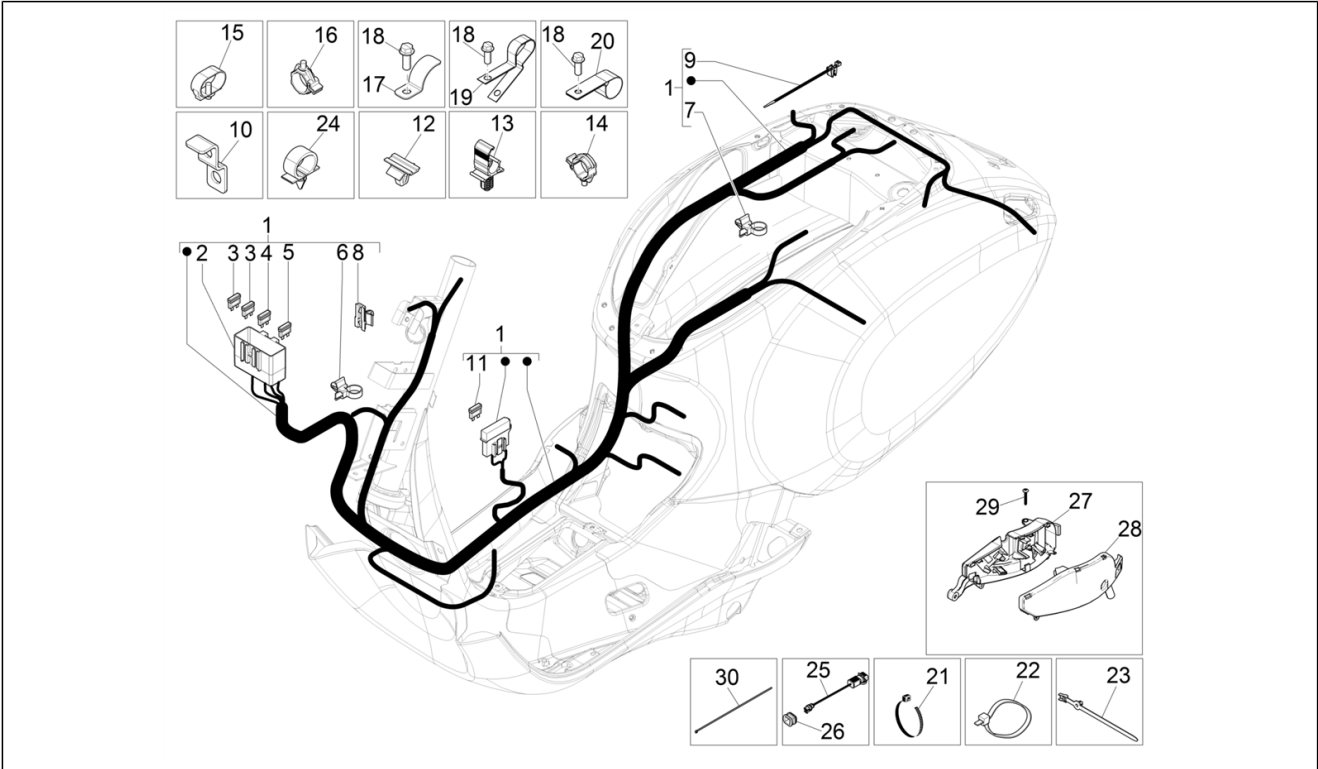

Vespa Primavera 150
EVPR000EX5 Vespa Primavera 150 4T 3V IGET ABS-NOABS
E2-E3-E4 2016 - 2019 (APAC)

Chassis prefix: RP8M8222, RP8M8221,
RP8M8241, RP8M8242
Engine prefix: M828M, M826M, M82CM,
M82GM

Group	Electrical system
Code	06.08
Description	Main cable harness
Service	1

Pos.	Code	Description	Qty	Variants
				Model version:ABS Version[ABS] Country:Thailand[TH] Colour:Midnight Blue[222/A] Model version:ABS Version[ABS] Country:Export Version[EX] Colour:DRAGON RED[894] Model version:ABS Version[ABS] Country:Thailand[TH] Colour:Silk grey[701/C] Model version:ABS Version[ABS] Country:Thailand[TH] Colour:BLACK[79/A] Model version:ABS Version[ABS] Country:Thailand[TH] Colour:White[544] Model version:ABS Version[ABS] Country:Thailand[TH] Colour:Silk grey[701/C] Model version:ABS Version[ABS] Country:Thailand[TH] Colour:DRAGON RED[894] Model version:ABS Version[ABS] Country:Thailand[TH] Colour:White[544] Model version:ABS Version[ABS] Country:Taiwan[TN] Colour:[283/A] Model version:ABS Version[ABS] Country:Indonesia[ID] Colour:White[544] Model version:ABS Version[ABS] Country:Indonesia[ID] Colour:Midnight Blue[222/A] Model version:ABS Version[ABS] Country:Indonesia[ID] Colour:Silk grey[701/C] Model version:ABS Version[ABS] Country:Indonesia[ID]