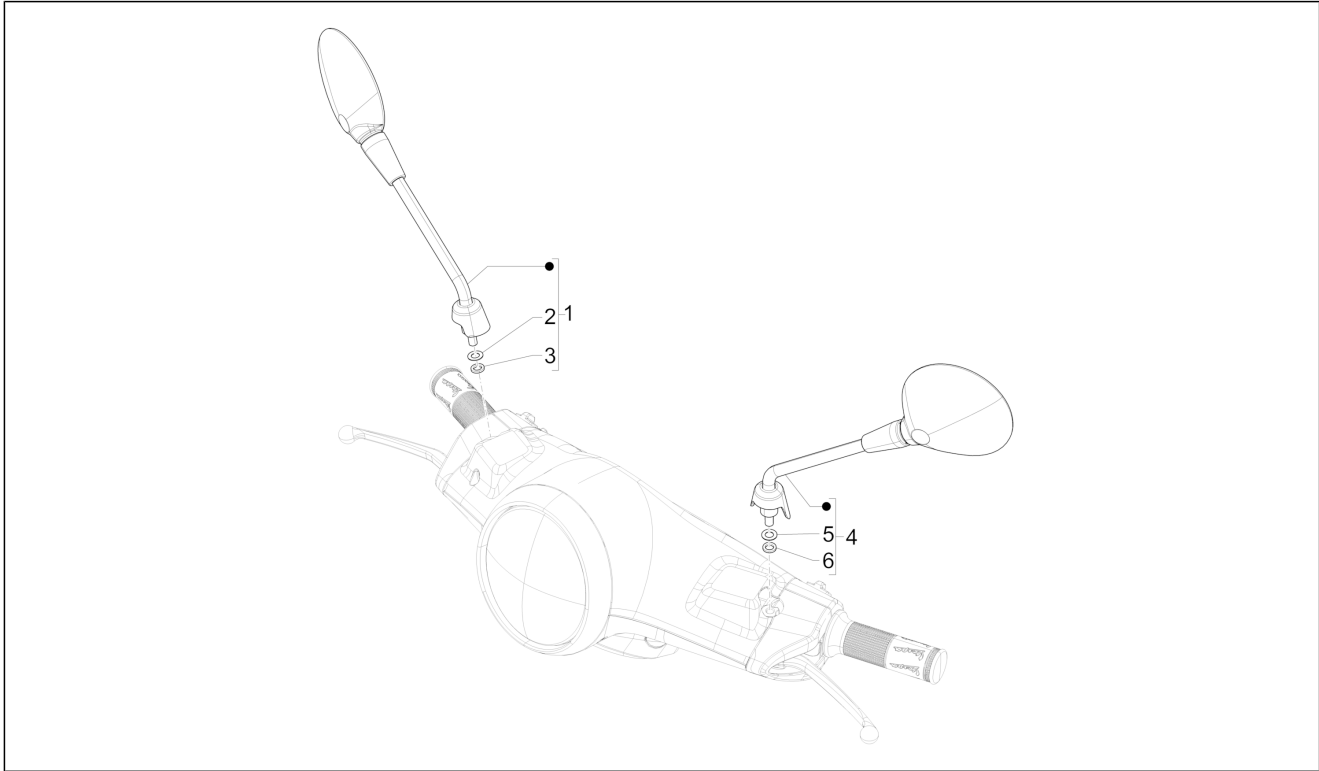

Group	Frame - Plastic parts - Coachwork
Code	02.45
Description	Driving mirror/s
Service	1

Pos.	Code	Description	Qty	Variants
1		RH rearview mirror	1	
2		Washer	1	
3		Washer	1	
4		LH rearview mirror	1	
5		Washer	1	
6		Washer	1