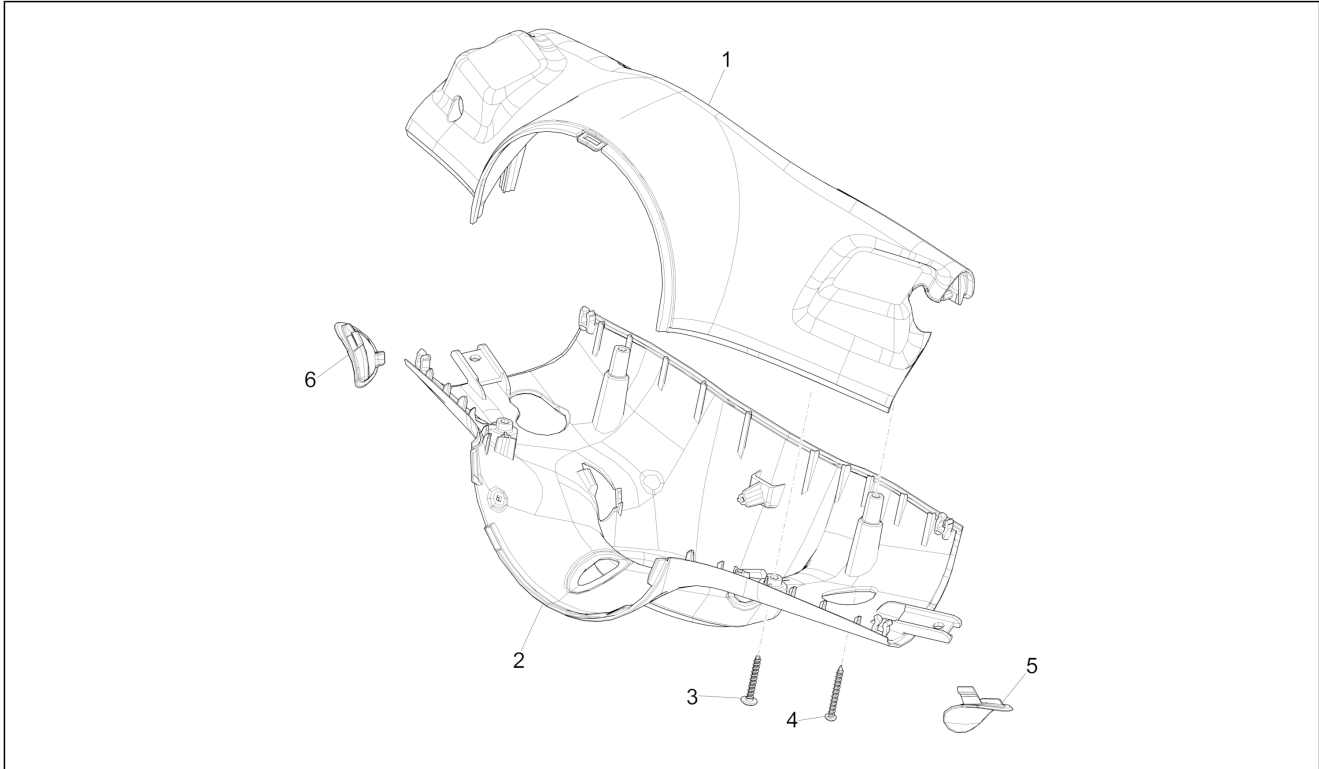

Group	Handlebars/Steering
Code	03.01
Description	Handlebars coverages
Service	1

Pos.	Code	Description	Qty	Variants
				Model version:ABS Version[ABS] Country:Japan[JP]
3		screw	2	
4		screw	2	
5		LH plug	1	Colour:DRAGON RED[894] Country:China[CN] Model version:ABS Version[ABS] Colour:DRAGON RED[894] Model version:No ABS Version[NO ABS] Country:Indonesia[ID] Colour:DRAGON RED[894] Model version:ABS Version[ABS] Country:Taiwan[TN] Colour:DRAGON RED[894] Country:Australia[AU] Model version:ABS Version[ABS] Colour:DRAGON RED[894] Model version:ABS Version[ABS] Country:Export Version[EX] Colour:DRAGON RED[894] Country:Taiwan[TN] Model version:ABS Version[ABS] Colour:DRAGON RED[894] Model version:ABS Version[ABS] Country:Indonesia[ID] Colour:DRAGON RED[894] Model version:ABS Version[ABS] Country:Export Version[EX] Colour:DRAGON RED[894] Model version:ABS Version[ABS] Country:China[CN] Colour:DRAGON RED[894] Model version:ABS Version[ABS] Country:Australia[AU] Colour:DRAGON RED[894] Model version:ABS Version[ABS] Country:Thailand[TH]