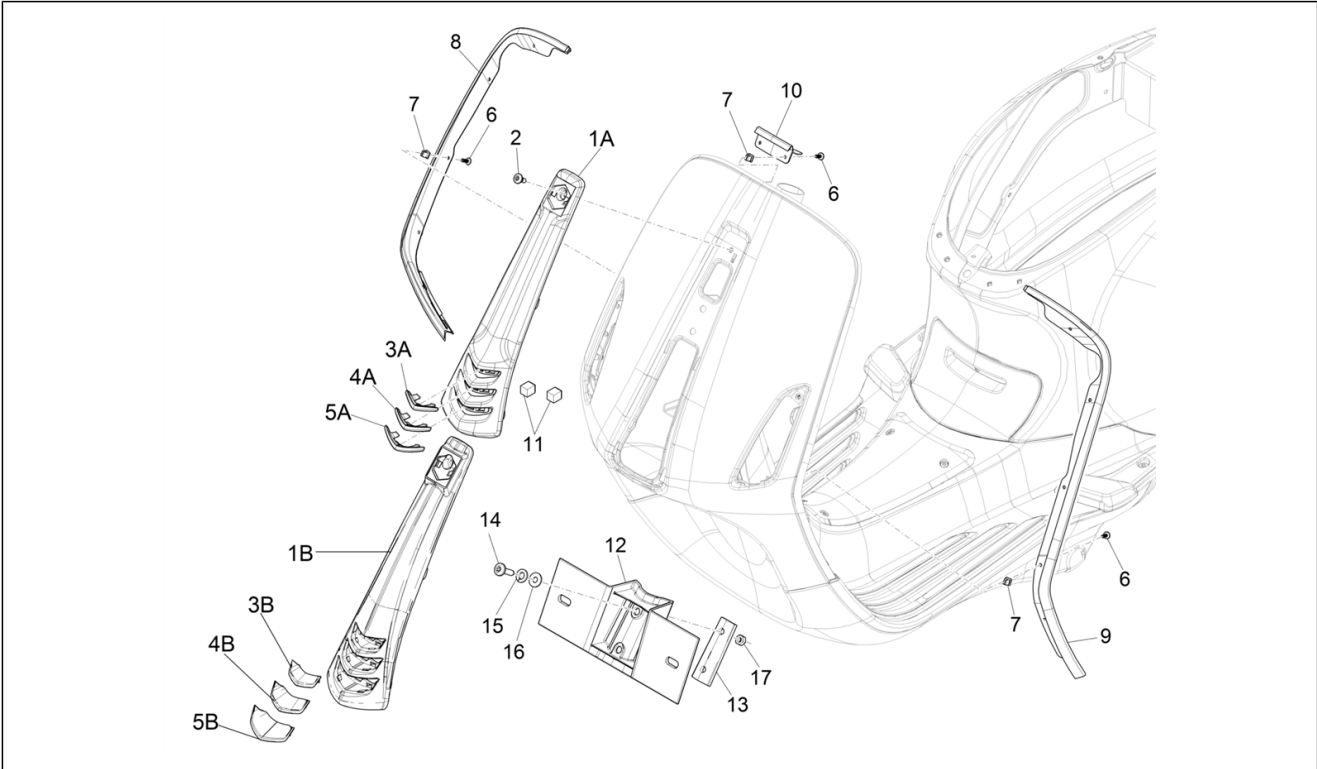

Group	Frame - Plastic parts - Coachwork
Code	02.26
Description	Front shield
Service	1

Pos.	Code	Description	Qty	Variants
				Colour: White[544] Model version: ABS Version[ABS] Country: China[CN] Colour: DRAGON RED[894] Model version: ABS Version[ABS] Country: China[CN]
4B		Central emblem	1	Colour: White[544] Model version: ABS Version[ABS] "Sport" version[S] Country: Thailand[TH] Colour: BLACK[79/A] Model version: ABS Version[ABS] "Sport" version[S] Country: Thailand[TH] Colour: Matte red - RW[RW] Model version: ABS Version[ABS] "Sport" version[S] Country: Thailand[TH]
5A		Lower emblem	1	
5B		Lower emblem	1	Colour: D05 - Blue glossy VN[D05] Model version: ABS Version[ABS] Country: Export Version[EX] Colour: D05 - Blue glossy VN[D05] Model version: ABS Version[ABS] Country: China[CN] Colour: D05 - Blue glossy VN[D05] Model version: ABS Version[ABS] Country: Australia[AU] Colour: D05 - Blue glossy VN[D05] Model version: ABS Version[ABS] Country: Japan[JP] Colour: D05 - Blue glossy VN[D05] Model version: ABS Version[ABS] Country: Indonesia[ID] Colour: Beige unique 518/A[518/A] Model version: ABS Version[ABS] Country: Indonesia[ID] Colour: Beige unique 518/A[518/A] Model version: ABS Version[ABS] Country: Japan[JP]