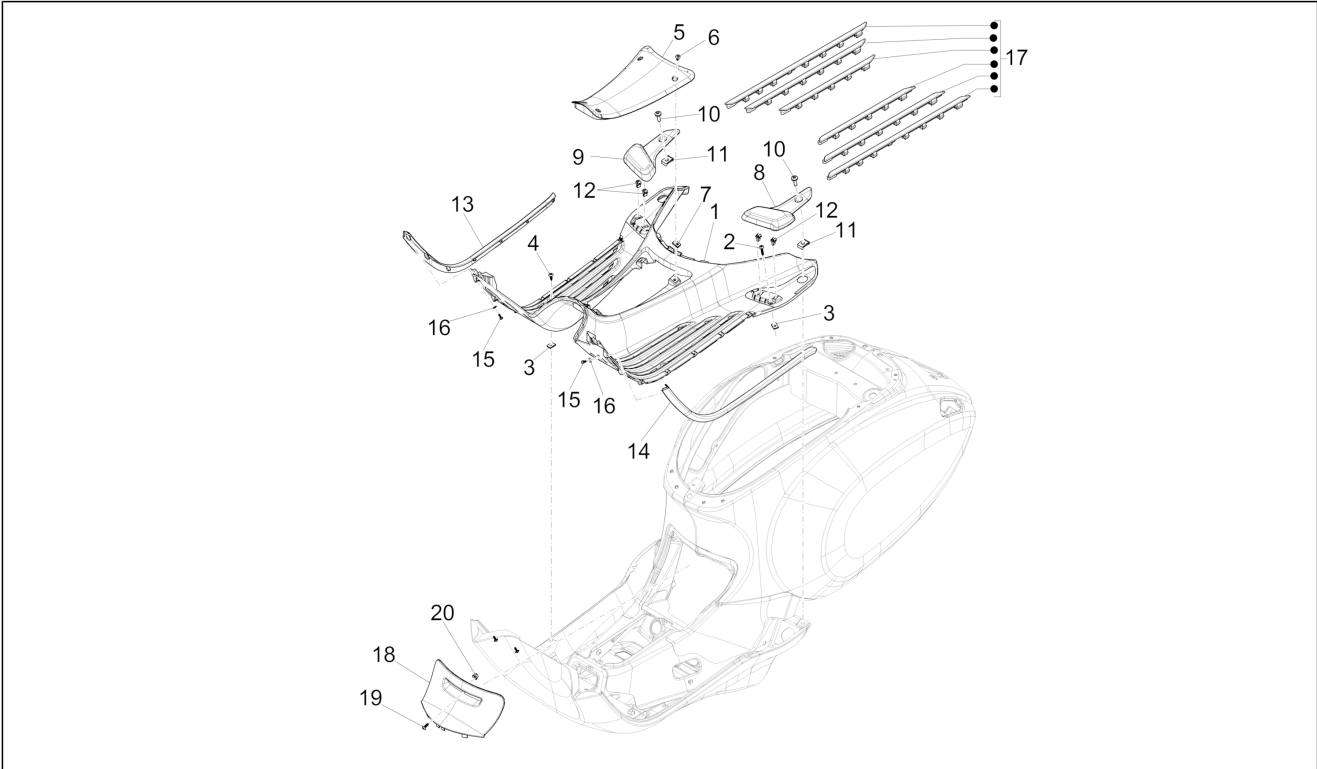

Vespa Primavera 150
EVPR000EX5 Vespa Primavera 150 4T 3V IGET ABS-NOABS
E2-E3-E4 2016 - 2019 (APAC)

Chassis prefix: RP8M8222, RP8M8221,
RP8M8241, RP8M8242
Engine prefix: M828M, M826M, M82CM,
M82GM

Group	Frame - Plastic parts - Coachwork
Code	02.31
Description	Central cover - Footrests
Service	1

Pos.	Code	Description	Qty	Variants
				Model version:ABS Version[ABS] Country:Australia[AU] Colour:BLACK[79/A] Model version:ABS Version[ABS] Country:Japan[JP] Colour:Brown 140/A[140/A] Model version:ABS Version[ABS] 50° Version[50] Country:Taiwan[TN] Colour:Brown 140/A[140/A] Model version:ABS Version[ABS] 50° Version[50] Country:Thailand[TH] Colour:Brown 140/A[140/A] Model version:ABS Version[ABS] 50° Version[50] Country:Indonesia[ID] Colour:Brown 140/A[140/A] Model version:ABS Version[ABS] 50° Version[50] Country:Export Version[EX] Colour:Brown 140/A[140/A] Model version:ABS Version[ABS] 50° Version[50] Country:China[CN] Colour:Brown 140/A[140/A] Model version:ABS Version[ABS] 50° Version[50] Country:Australia[AU] Colour:Silk grey[701/C] Model version:ABS Version[ABS] Country:China[CN] Colour:Beige unique 518/A[518/A] Model version:ABS Version[ABS] Country:China[CN] Colour:Midnight Blue[222/A] Model version:ABS Version[ABS] Country:China[CN] Colour:Midnight Blue[222/A] Model version:ABS Version[ABS] Country:Taiwan[TN] Colour:DRAGON RED[894] Model version:ABS Version[ABS] Country:Taiwan[TN]