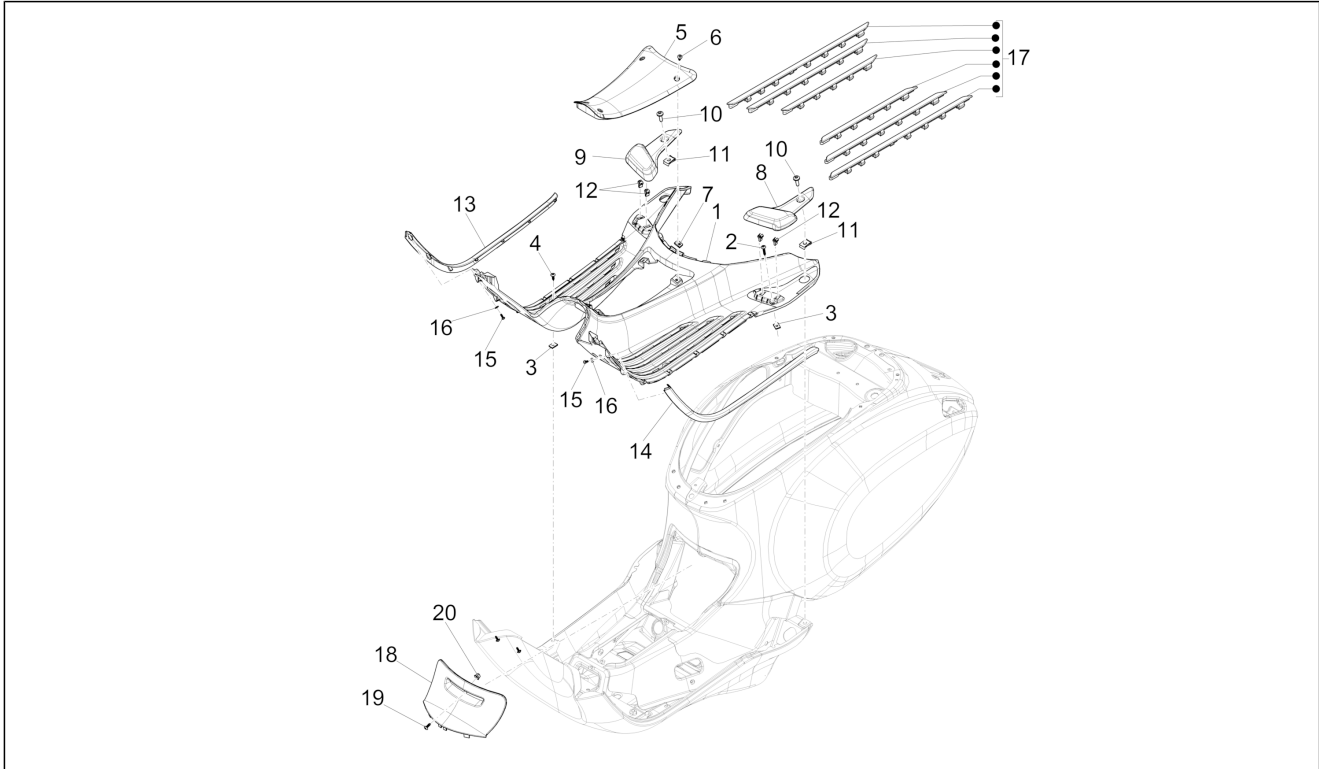

Vespa Primavera 150
EVPR000EX5 Vespa Primavera 150 4T 3V IGET ABS-NOABS
E2-E3-E4 2016 - 2019 (APAC)

Chassis prefix: RP8M8222, RP8M8221,
RP8M8241, RP8M8242
Engine prefix: M828M, M826M, M82CM,
M82GM

Group	Frame - Plastic parts - Coachwork
Code	02.31
Description	Central cover - Footrests
Service	1

Pos.	Code	Description	Qty	Variants
				Country:China[CN] Colour:Brown 140/A[140/A] Model version:ABS Version[ABS] 50° Version[50] Country:Australia[AU]
1		Painted footrest	1	Colour:Light blue 294/A[294/A] Model version:ABS Version[ABS] 50° Version[50] Country:Taiwan[TN] Colour:Light blue 294/A[294/A] Model version:ABS Version[ABS] 50° Version[50] Country:Thailand[TH] Colour:Light blue 294/A[294/A] Model version:ABS Version[ABS] 50° Version[50] Country:Indonesia[ID] Colour:Light blue 294/A[294/A] Model version:ABS Version[ABS] 50° Version[50] Country:Export Version[EX] Colour:Light blue 294/A[294/A] Model version:ABS Version[ABS] 50° Version[50] Country:China[CN] Colour:Light blue 294/A[294/A] Model version:ABS Version[ABS] 50° Version[50] Country:Australia[AU]
1		Painted footrest	1	Colour:Brown[135/A] Model version:ABS Version[ABS] Country:Export Version[EX] Colour:Brown[135/A] Model version:No ABS Version[NO ABS] Country:Indonesia[ID] Colour:Brown[135/A] Country:Taiwan[TN] Model version:ABS Version[ABS] Colour:Brown[135/A] Country:Australia[AU] Model version:ABS Version[ABS] Colour:Brown[135/A] Country:China[CN] Model version:ABS Version[ABS]