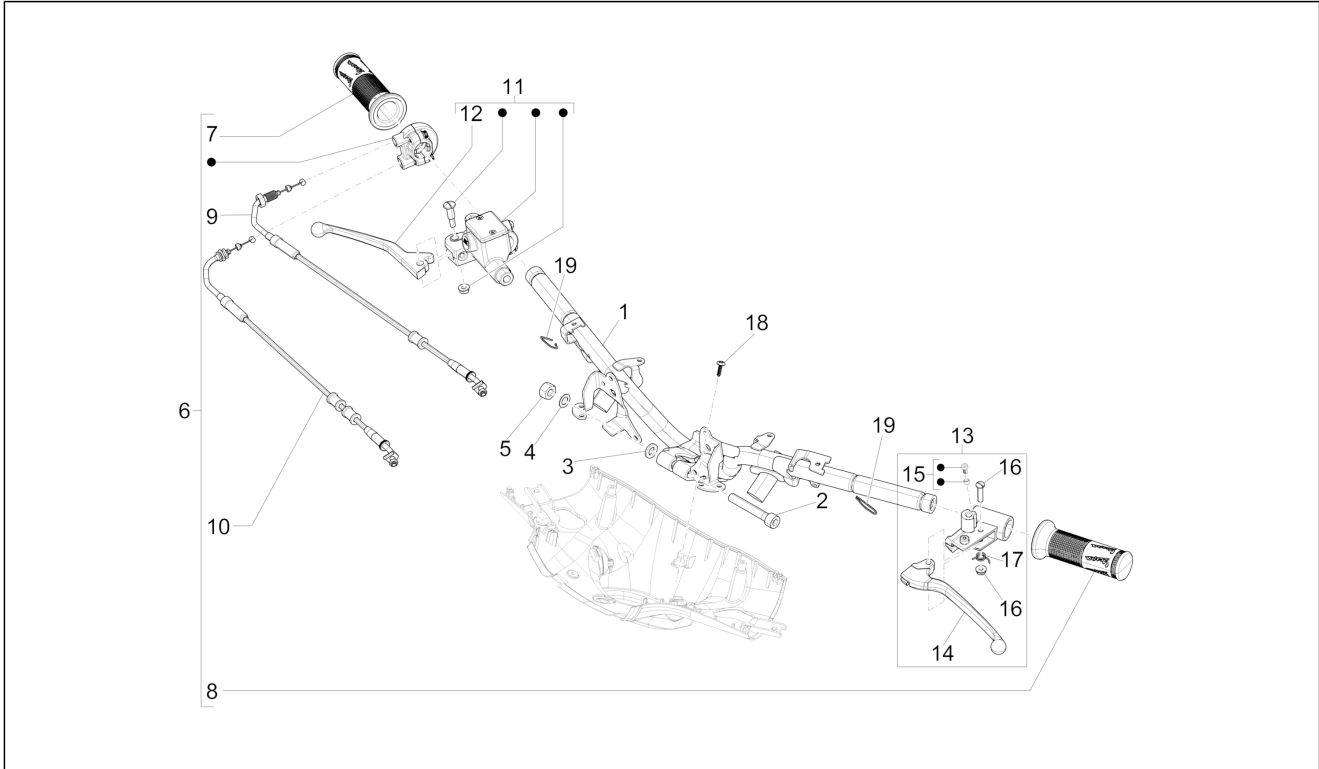

Vespa Primavera 150
EVPR000EX5 Vespa Primavera 150 4T 3V IGET ABS-NOABS
E2-E3-E4 2016 - 2019 (APAC)

Chassis prefix: RP8M8222, RP8M8221,
RP8M8241, RP8M8242
Engine prefix: M828M, M826M, M82CM,
M82GM

Group	Handlebars/Steering
Code	03.06
Description	Handlebars - Master cil.
Service	1

Pos.	Code	Description	Qty	Variants
				Country:China[CN] Colour:Silk grey[701/C] Model version:ABS Version[ABS] Country:China[CN] Colour:White[544] Model version:ABS Version[ABS] Country:Indonesia[ID] Colour:DRAGON RED[894] Model version:ABS Version[ABS] Country:Indonesia[ID] Colour:White[544] Model version:ABS Version[ABS] Yacht club version[YC] Country:Taiwan[TN] Colour:White[544] Model version:ABS Version[ABS] Yacht club version[YC] Country:Indonesia[ID] Colour:White[544] Model version:ABS Version[ABS] Yacht club version[YC] Country:Export Version[EX] Colour:White[544] Model version:ABS Version[ABS] Yacht club version[YC] Country:Australia[AU] Colour:Midnight Blue[222/A] Model version:ABS Version[ABS] Country:Japan[JP] Colour:Beige[598] Model version:ABS Version[ABS] Country:Export Version[EX] Colour:Midnight Blue[222/A] Model version:ABS Version[ABS] Country:Indonesia[ID] Colour:BLACK[79/A] Model version:ABS Version[ABS] Country:Indonesia[ID] Colour:Silk grey[701/C] Model version:ABS Version[ABS] Country:Indonesia[ID] Colour:[283/A]