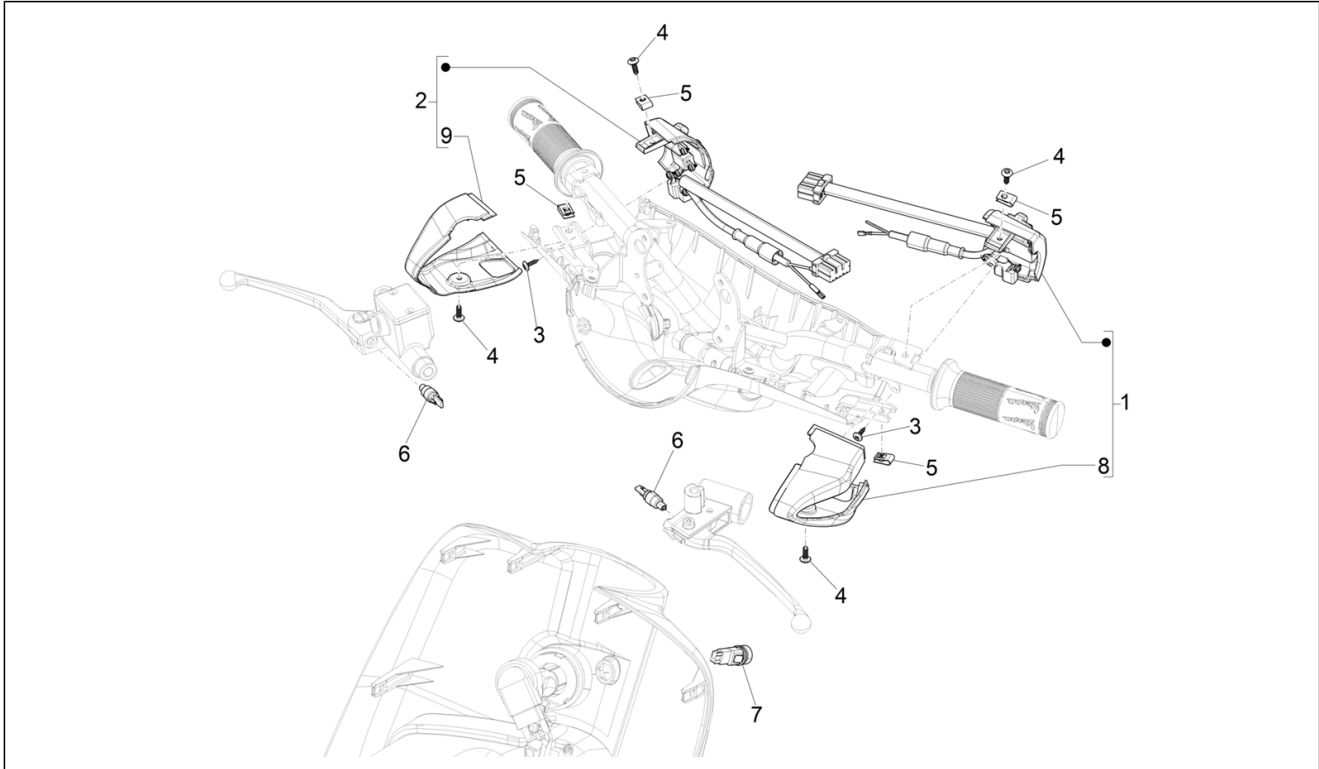

Group	Electrical system
Code	06.01
Description	Selectors - Switches - Buttons
Service	1

Pos.	Code	Description	Qty	Variants
2		RH electric control device	1	Country:Australia[AU] Export Version[EX] Indonesia[ID] Thailand[TH] Colour:Midnight Blue[222/A] Model version:ABS Version[ABS] Country:Export Version[EX] Colour:Silk grey[701/C] Model version:ABS Version[ABS] Country:Australia[AU] Colour:Brown[135/A] Model version:ABS Version[ABS] Country:Export Version[EX] Colour:Competition Black[98/A] Model version:No ABS Version[NO ABS] Country:Indonesia[ID] Colour:DRAGON RED[894] Model version:No ABS Version[NO ABS] Country:Indonesia[ID] Colour:Light Blue 70° (VN)[434] Model version:No ABS Version[NO ABS] 70° Version[70°] Country:Indonesia[ID] Colour:White[544] Model version:ABS Version[ABS] Colour:White[544] Country:Australia[AU] Model version:ABS Version[ABS] Colour:Silk grey[701/C] Model version:No ABS Version[NO ABS] Country:Indonesia[ID] Colour:Midnight Blue[222/A] Model version:No ABS Version[NO ABS] Country:Indonesia[ID] Colour:Brown[135/A] Country:Australia[AU] Model version:ABS Version[ABS] Colour:Brown[135/A] Model version:No ABS Version[NO ABS] Country:Indonesia[ID] Colour:Competition Black[98/A]