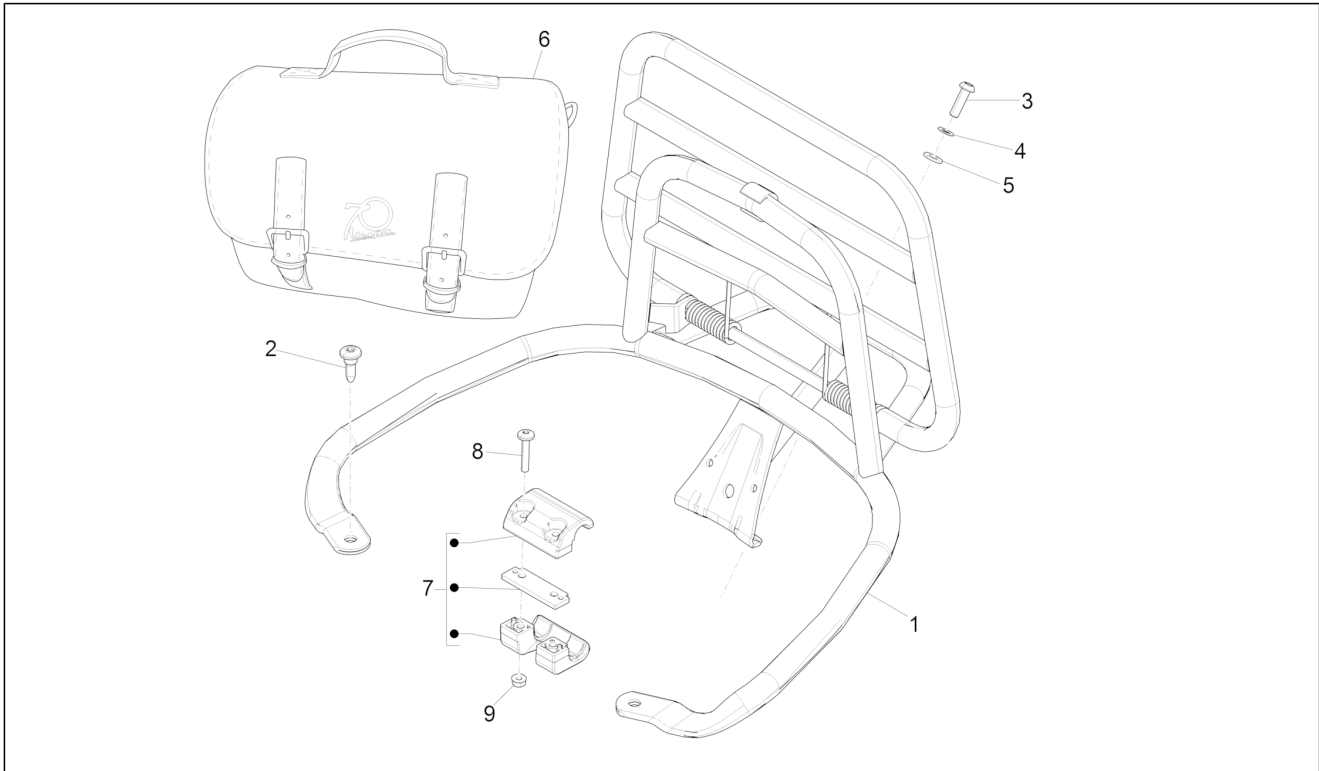

Group	Frame - Plastic parts - Coachwork
Code	02.44
Description	Rear luggage rack
Service	1

Pos.	Code	Description	Qty	Variants
1		Rear luggage rack	1	Model version:70° Version[70°]
2		Metric screw M6x22	2	Model version:70° Version[70°]
3		screw torx	2	Model version:70° Version[70°]
4		Notched washer 6,6x11x0	2	Model version:70° Version[70°]
5		Washer 6.4x13x1.5	2	Model version:70° Version[70°]
6		Rear saddlebag	1	Model version:70° Version[70°]
7		Flap fastening kit	1	Model version:70° Version[70°]
8		Metric screw	2	Model version:70° Version[70°]
9		Nut	2	Model version:70° Version[70°]