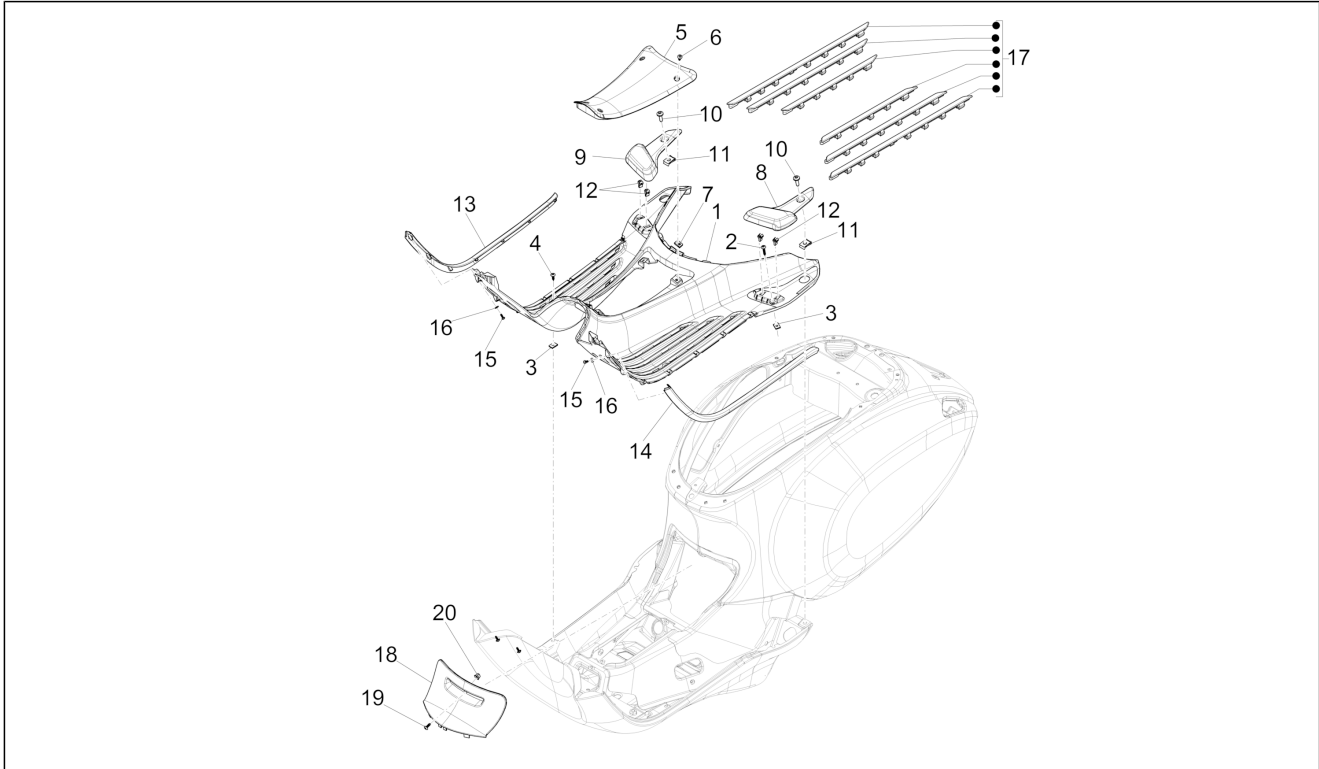

Group	Frame - Plastic parts - Coachwork
Code	02.31
Description	Central cover - Footrests
Service	1

Pos.	Code	Description	Qty	Variants
				Country:Japan[JP] Colour:[283/A] Model version:ABS Version[ABS] Country:Export Version[EX] Colour:[283/A] Model version:ABS Version[ABS] Country:Australia[AU] Colour:[283/A] Model version:ABS Version[ABS] Country:Indonesia[ID]
18		Painted spark plug inspection cover	1	Colour:Beige[598] Model version:ABS Version[ABS] Country:Export Version[EX]
18		Painted spark plug inspection cover	1	Colour:Light Blue 70° (VN)[434] Country:Taiwan[TN] Model version:70° Version[70°] ABS Version[ABS] Colour:Light Blue 70° (VN)[434] Model version:No ABS Version[NO ABS] 70° Version[70°] Country:Indonesia[ID] Colour:Light Blue 70° (VN)[434] Country:Export Version[EX] Model version:70° Version[70°] ABS Version[ABS]
18		Painted spark plug inspection cover	1	Colour:Brown[135/A] Model version:ABS Version[ABS] Country:Export Version[EX] Colour:Brown[135/A] Model version:No ABS Version[NO ABS] Country:Indonesia[ID] Colour:Brown[135/A] Country:Taiwan[TN] Model version:ABS Version[ABS] Colour:Brown[135/A] Country:Australia[AU] Model version:ABS Version[ABS] Colour:Brown[135/A] Country:China[CN] Model version:ABS Version[ABS]