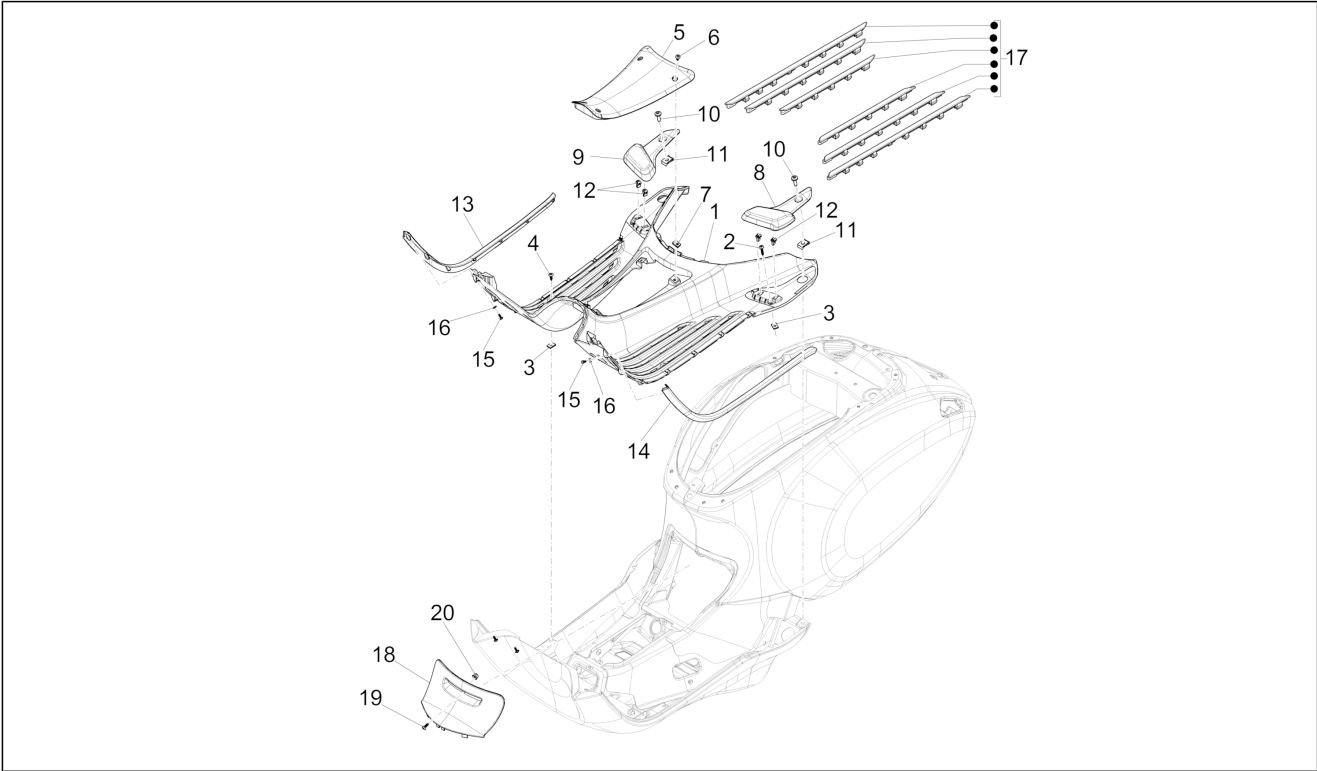

Vespa Primavera 150
EVPR000EX5 Vespa Primavera 150 4T 3V IGET ABS-NOABS
E2-E3-E4 2016 - 2019 (APAC)

Chassis prefix: RP8M8222, RP8M8221,
RP8M8241, RP8M8242
Engine prefix: M828M, M826M, M82CM,
M82GM

Group	Frame - Plastic parts - Coachwork
Code	02.31
Description	Central cover - Footrests
Service	1

Pos.	Code	Description	Qty	Variants
				Model version:ABS Version[ABS] Country:China[CN] Colour:DRAGON RED[894] Model version:ABS Version[ABS] Country:China[CN] Colour:[283/A] Model version:ABS Version[ABS] Country:China[CN] Colour:BLACK[79/A] Model version:ABS Version[ABS] Country:Japan[JP] Colour:[283/A] Model version:ABS Version[ABS] Country:Japan[JP] Colour:White[544] Model version:ABS Version[ABS] Country:Japan[JP] Colour:BLACK[79/A] Model version:ABS Version[ABS] Country:Export Version[EX] Colour:Silk grey[701/C] Model version:ABS Version[ABS] Country:Export Version[EX] Colour:[283/A] Model version:ABS Version[ABS] Country:Export Version[EX] Colour:White[544] Model version:ABS Version[ABS] Country:Australia[AU] Colour:Midnight Blue[222/A] Model version:ABS Version[ABS] Country:Australia[AU] Colour:[283/A] Model version:ABS Version[ABS] Country:Australia[AU] Colour:DRAGON RED[894] Model version:ABS Version[ABS] Country:Australia[AU]