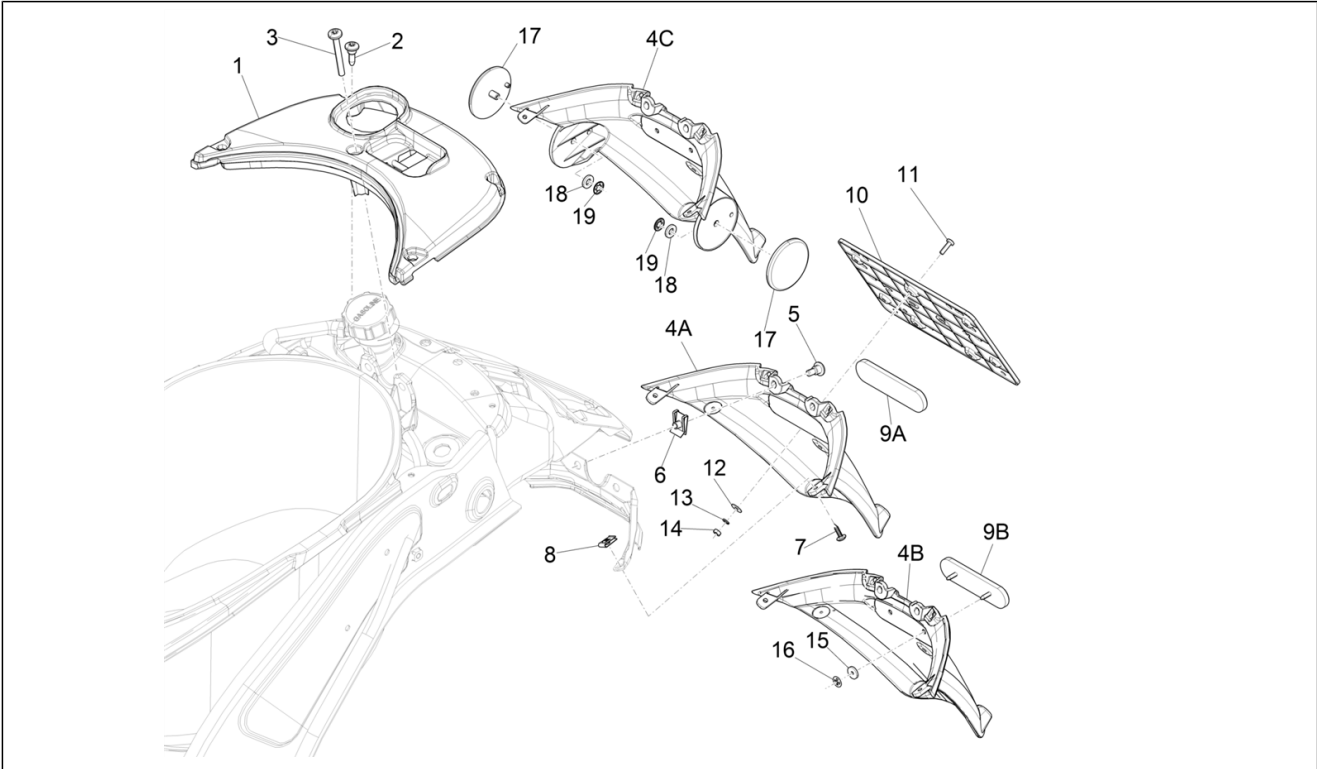

Group	Frame - Plastic parts - Coachwork
Code	02.37
Description	Rear cover - Splash guard
Service	1

Pos.	Code	Description	Qty	Variants
				Colour:BLACK[79/A] Model version:ABS Version[ABS] Country:Export Version[EX] Colour:Silk grey[701/C] Model version:ABS Version[ABS] Country:Export Version[EX] Colour:[283/A] Model version:ABS Version[ABS] Country:Export Version[EX] Colour:White[544] Model version:ABS Version[ABS] Country:Australia[AU] Colour:Midnight Blue[222/A] Model version:ABS Version[ABS] Country:Australia[AU] Colour:[283/A] Model version:ABS Version[ABS] Country:Australia[AU] Colour:DRAGON RED[894] Model version:ABS Version[ABS] Country:Australia[AU] Colour:White[544] Model version:ABS Version[ABS] Country:Thailand[TH] Colour:Midnight Blue[222/A] Model version:ABS Version[ABS] Country:Export Version[EX] Colour:DRAGON RED[894] Model version:ABS Version[ABS] Country:Thailand[TH] Colour:Silk grey[701/C] Model version:ABS Version[ABS] Country:Thailand[TH] Colour:BLACK[79/A] Model version:ABS Version[ABS] Country:Thailand[TH] Colour:White[544] Model version:ABS Version[ABS]