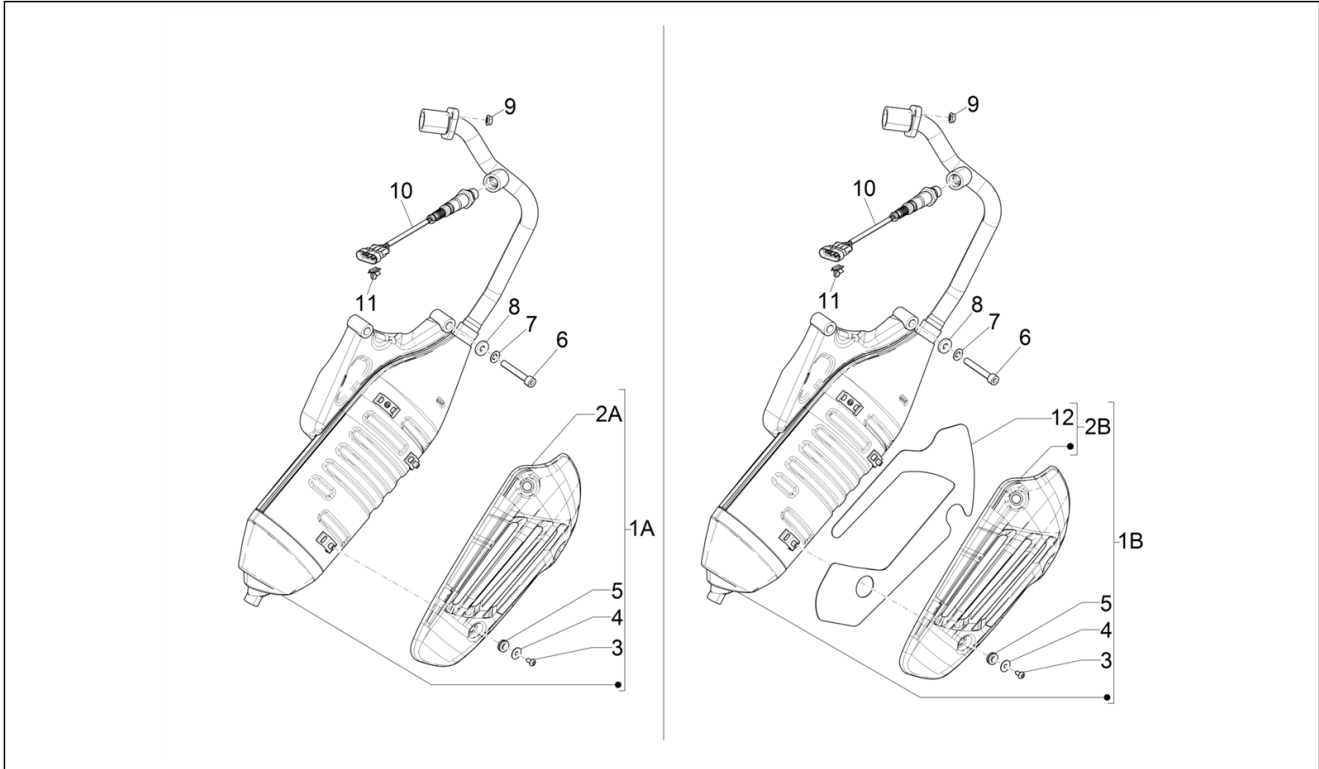

Vespa Primavera 150
EVPR000EX5 Vespa Primavera 150 4T 3V IGET ABS-NOABS
E2-E3-E4 2016 - 2019 (APAC)

Chassis prefix: RP8M8222, RP8M8221,
RP8M8241, RP8M8242
Engine prefix: M828M, M826M, M82CM,
M82GM

Group	Engine
Code	01.42
Description	Silencer
Service	1

Pos.	Code	Description	Qty	Variants
				Country:Taiwan[TN] Colour:Silk grey[701/C] Model version:ABS Version[ABS] Country:Taiwan[TN] Colour:DRAGON RED[894] Model version:ABS Version[ABS] Country:Taiwan[TN] Colour:BLACK[79/A] Model version:ABS Version[ABS] Country:Taiwan[TN] Colour:D05 - Blue glossy VN[D05] Model version:ABS Version[ABS] Country:China[CN] Colour:D05 - Blue glossy VN[D05] Model version:ABS Version[ABS] Country:Japan[JP] Colour:Beige unique 518/A[518/A] Model version:ABS Version[ABS] Country:Japan[JP] Colour:White[544] Model version:ABS Version[ABS] Yacht club version[YC] Country:Taiwan[TN] Colour:[283/A] Model version:ABS Version[ABS] Country:Taiwan[TN] Colour:DRAGON RED[894] Model version:ABS Version[ABS] Country:Japan[JP] Colour:BLACK[79/A] Model version:ABS Version[ABS] Country:Japan[JP] Colour:Brown 140/A[140/A] Model version:ABS Version[ABS] 50° Version[50] Country:Taiwan[TN] Colour:Silk grey[701/C] Model version:ABS Version[ABS] Country:China[CN] Colour:Beige unique 518/A[518/A]