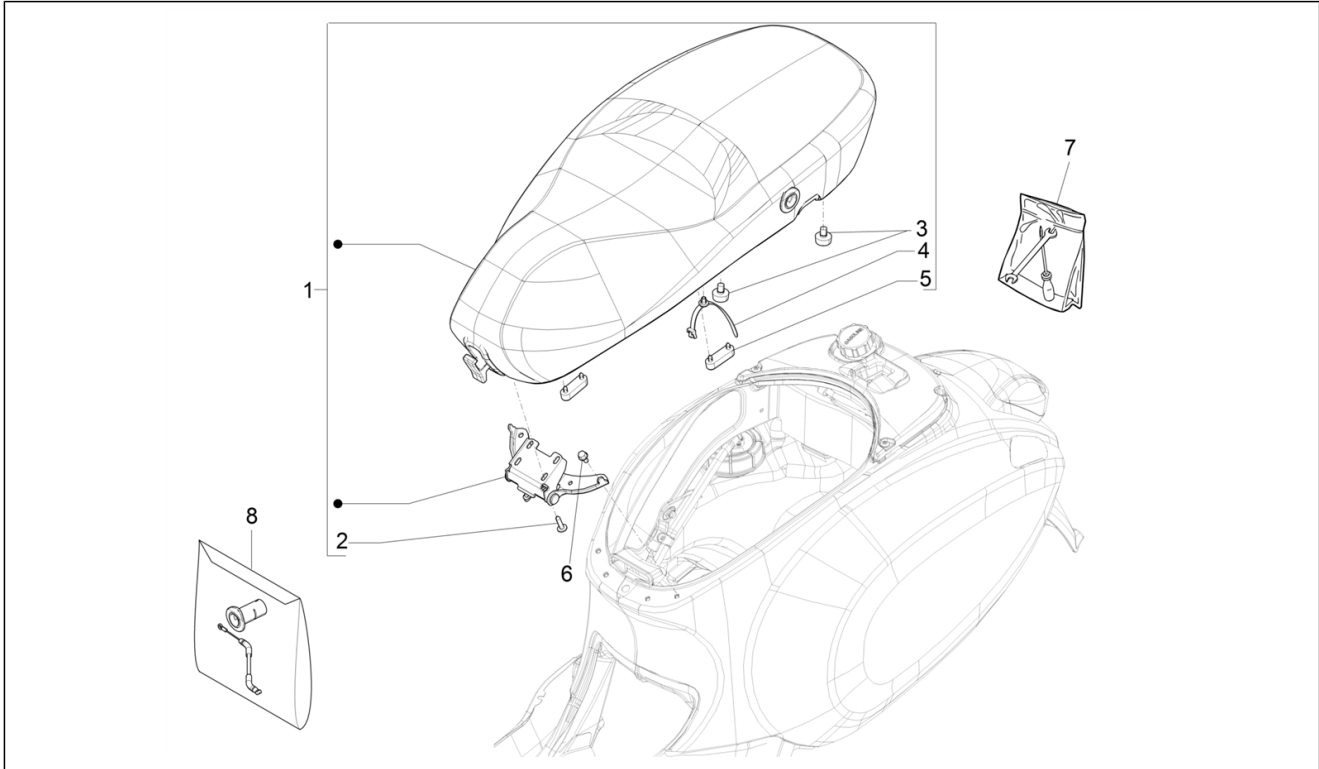

Vespa Primavera 150
EVPR000EX5 Vespa Primavera 150 4T 3V IGET ABS-NOABS
E2-E3-E4 2016 - 2019 (APAC)

Chassis prefix: RP8M8222, RP8M8221,
RP8M8241, RP8M8242
Engine prefix: M828M, M826M, M82CM,
M82GM

Group	Frame - Plastic parts - Coachwork
Code	02.39
Description	Saddle/seats
Service	1

Pos.	Code	Description	Qty	Variants
1		Saddle assembly black	1	Country:China[CN] Colour:DRAGON RED[894] Model version:ABS Version[ABS] Country:China[CN] Colour:BLACK[79/A] Model version:ABS Version[ABS] Country:Japan[JP] Colour:BLACK[79/A] Model version:ABS Version[ABS] Country:Export Version[EX] Colour:Midnight Blue[222/A] Model version:ABS Version[ABS] Country:Australia[AU] Colour:DRAGON RED[894] Model version:ABS Version[ABS] Country:Australia[AU] Colour:DRAGON RED[894] Model version:ABS Version[ABS] Country:Thailand[TH] Colour:BLACK[79/A] Model version:ABS Version[ABS] Country:Thailand[TH] Colour:Midnight Blue[222/A] Model version:ABS Version[ABS] Country:Indonesia[ID] Colour:BLACK[79/A] Model version:ABS Version[ABS] Country:Indonesia[ID] Colour:DRAGON RED[894] Model version:ABS Version[ABS] Country:Indonesia[ID] Colour:BLACK[79/A] Model version:ABS Version[ABS] Country:Australia[AU]
				Model version:Yacht club version[YC] Colour:White[544] Model version:ABS Version[ABS] Yacht club version[YC]