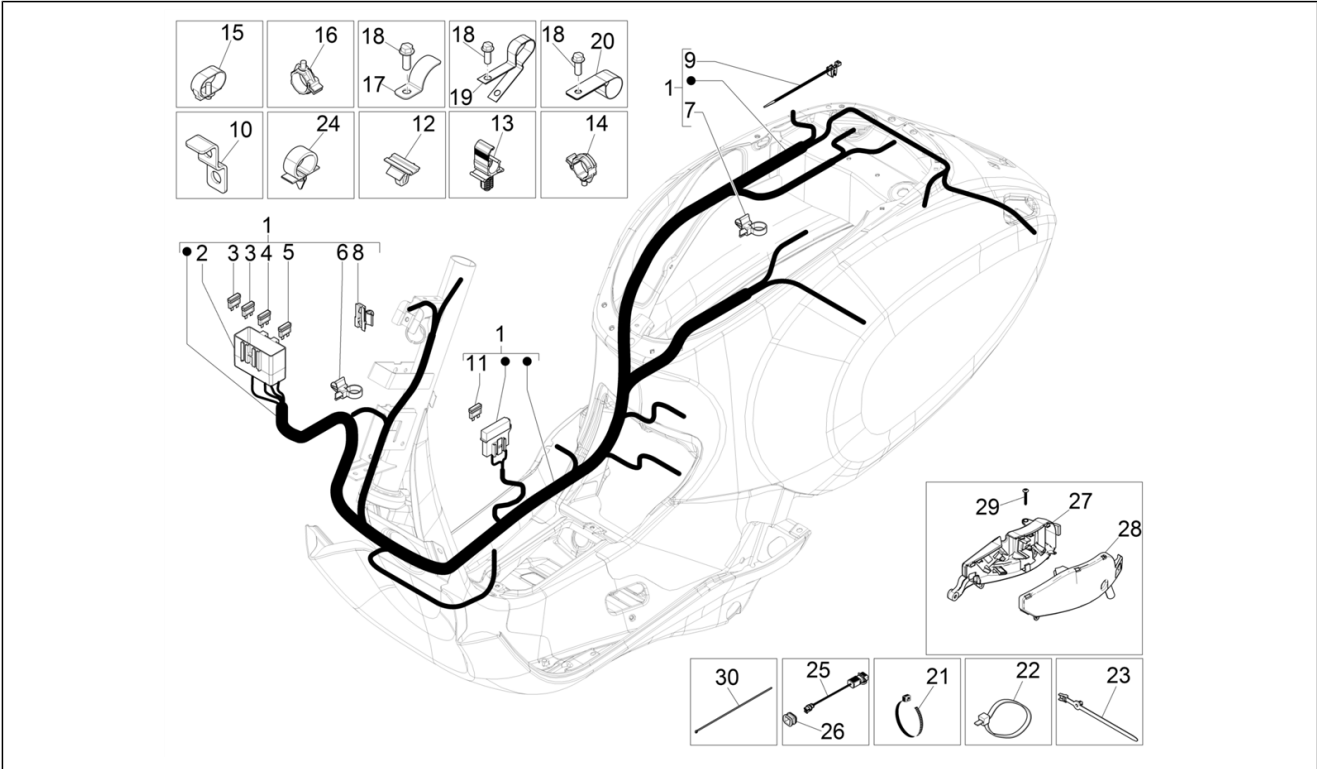

Vespa Primavera 150
EVPR000EX5 Vespa Primavera 150 4T 3V IGET ABS-NOABS
E2-E3-E4 2016 - 2019 (APAC)

Chassis prefix: RP8M8222, RP8M8221,
RP8M8241, RP8M8242
Engine prefix: M828M, M826M, M82CM,
M82GM

Group	Electrical system
Code	06.08
Description	Main cable harness
Service	1

Pos.	Code	Description	Qty	Variants
				Model version:ABS Version[ABS] "Sport" version[S] Country:Thailand[TH] Colour:BLACK[79/A] Model version:ABS Version[ABS] "Sport" version[S] Country:Thailand[TH] Colour:Matte red - RW[RW] Model version:ABS Version[ABS] "Sport" version[S] Country:Thailand[TH]
25		USB port	1	Colour:Midnight Blue[222/A] Model version:ABS Version[ABS] Country:Export Version[EX] Colour:Silk grey[701/C] Model version:ABS Version[ABS] Country:Australia[AU] Colour:Silk grey[701/C] Model version:ABS Version[ABS] Country:Taiwan[TN] Colour:Brown[135/A] Model version:ABS Version[ABS] Country:Export Version[EX] Colour:Brown[135/A] Country:Taiwan[TN] Model version:ABS Version[ABS] Colour:Competition Black[98/A] Country:China[CN] Model version:ABS Version[ABS] Colour:Competition Black[98/A] Model version:No ABS Version[NO ABS] Country:Indonesia[ID] Colour:DRAGON RED[894] Country:China[CN] Model version:ABS Version[ABS] Colour:DRAGON RED[894] Model version:No ABS Version[NO ABS] Country:Indonesia[ID] Colour:Light Blue 70° (VN)[434] Model version:No ABS Version[NO ABS] 70° Version[70°]