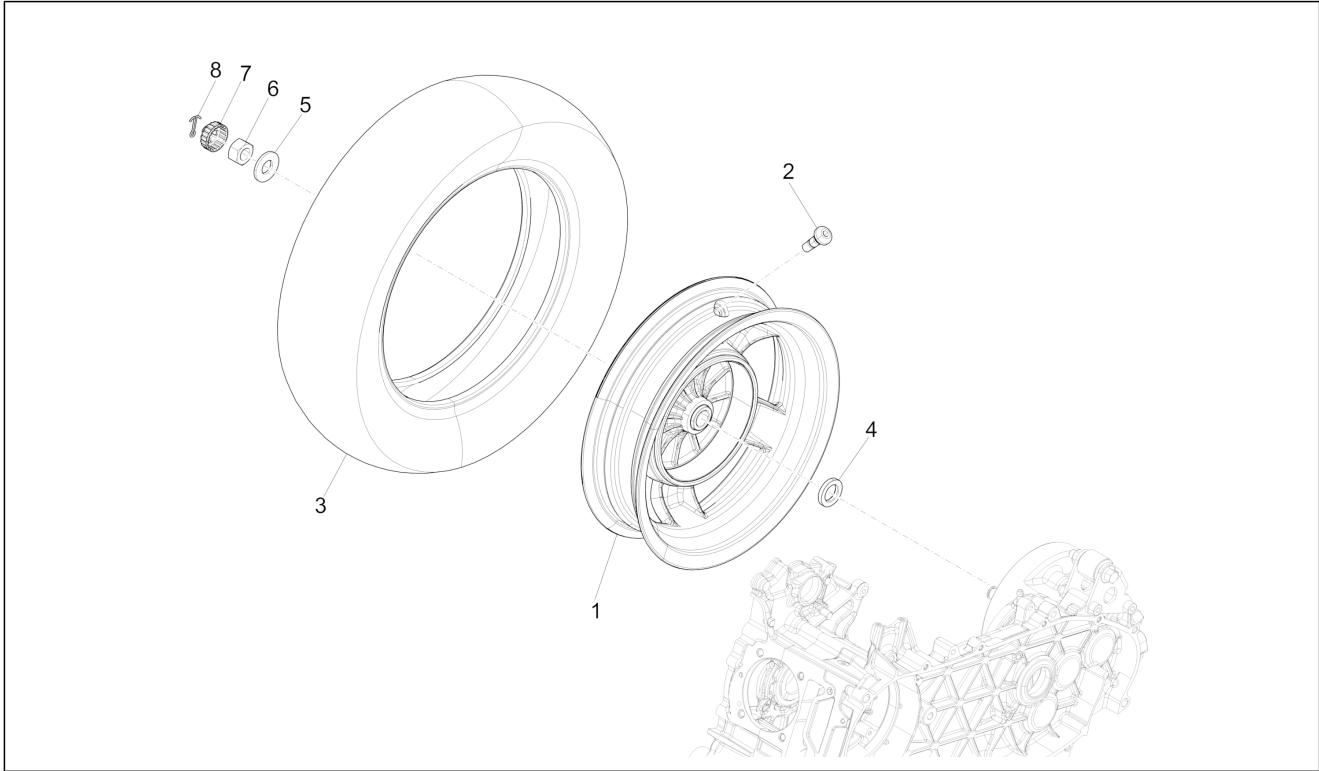

Group	Suspensions - Wheels
Code	04.12
Description	Rear wheel
Service	1

Pos.	Code	Description	Qty	Variants
				Country:Export Version[EX] Colour:D05 - Blue glossy VN[D05] Model version:ABS Version[ABS] Country:China[CN] Colour:D05 - Blue glossy VN[D05] Model version:ABS Version[ABS] Country:Australia[AU] Colour:D05 - Blue glossy VN[D05] Model version:ABS Version[ABS] Country:Japan[JP] Colour:D05 - Blue glossy VN[D05] Model version:ABS Version[ABS] Country:Indonesia[ID] Colour:Beige unique 518/A[518/A] Model version:ABS Version[ABS] Country:Indonesia[ID] Colour:Beige unique 518/A[518/A] Model version:ABS Version[ABS] Country:Japan[JP] Colour:Beige unique 518/A[518/A] Model version:ABS Version[ABS] Country:Australia[AU] Colour:White[544] Model version:ABS Version[ABS] Country:Export Version[EX] Colour:BLACK[79/A] Model version:ABS Version[ABS] Country:Export Version[EX] Colour:White[544] Model version:ABS Version[ABS] Country:Thailand[TH] Colour:Midnight Blue[222/A] Model version:ABS Version[ABS] Country:Export Version[EX] Colour:Silk grey[701/C] Model version:ABS Version[ABS] Country:Thailand[TH] Colour:DRAGON RED[894]