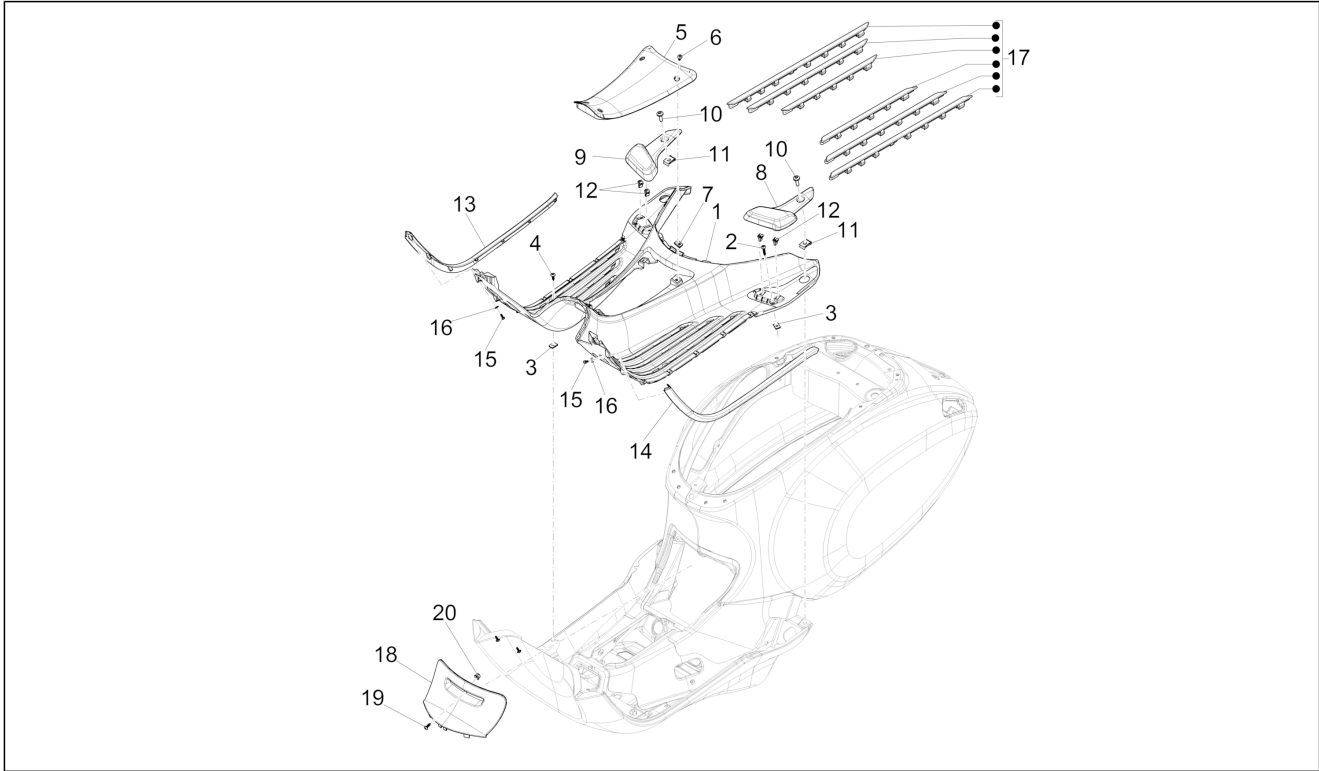

Group	Frame - Plastic parts - Coachwork
Code	02.31
Description	Central cover - Footrests
Service	1

Pos.	Code	Description	Qty	Variants
				Colour:Midnight Blue[222/A] Model version:ABS Version[ABS] Country:Japan[JP] Colour:Silk grey[701/C] Model version:ABS Version[ABS] Country:Japan[JP] Colour:Light blue 294/A[294/A] Model version:ABS Version[ABS] 50° Version[50] Country:Taiwan[TN] Colour:Light blue 294/A[294/A] Model version:ABS Version[ABS] 50° Version[50] Country:Thailand[TH] Colour:Light blue 294/A[294/A] Model version:ABS Version[ABS] 50° Version[50] Country:Indonesia[ID] Colour:Light blue 294/A[294/A] Model version:ABS Version[ABS] 50° Version[50] Country:Export Version[EX] Colour:Light blue 294/A[294/A] Model version:ABS Version[ABS] 50° Version[50] Country:China[CN] Colour:Light blue 294/A[294/A] Model version:ABS Version[ABS] 50° Version[50] Country:Australia[AU] Colour:D05 - Blue glossy VN[D05] Model version:ABS Version[ABS] Country:Thailand[TH] Colour:White[544] Model version:ABS Version[ABS] Country:Indonesia[ID] Colour:BLACK[79/A] Model version:ABS Version[ABS] Country:China[CN] Colour:White[544] Model version:ABS Version[ABS] Country:China[CN] Colour:DRAGON RED[894] Model version:ABS Version[ABS]