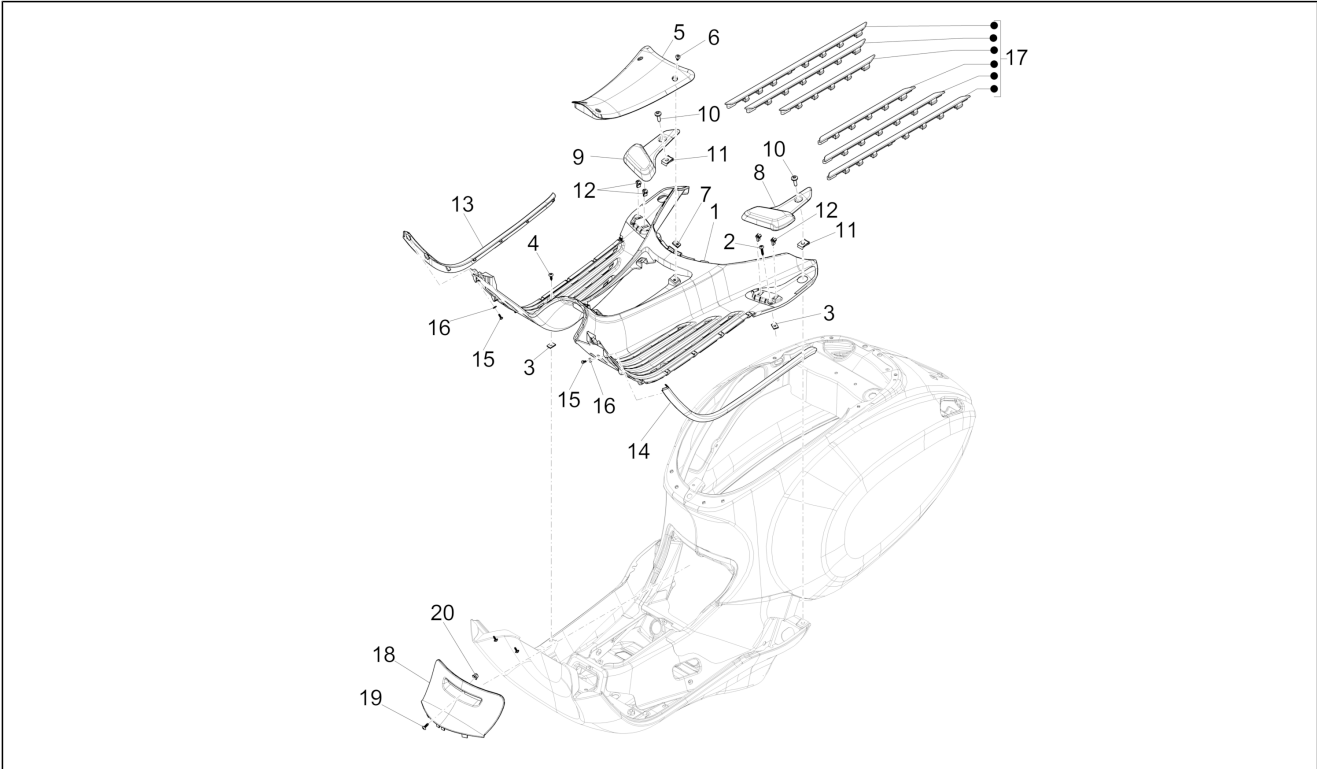

Vespa Primavera 150
EVPR000EX5 Vespa Primavera 150 4T 3V IGET ABS-NOABS
E2-E3-E4 2016 - 2019 (APAC)

Chassis prefix: RP8M8222, RP8M8221,
RP8M8241, RP8M8242
Engine prefix: M828M, M826M, M82CM,
M82GM

Group	Frame - Plastic parts - Coachwork
Code	02.31
Description	Central cover - Footrests
Service	1

Pos.	Code	Description	Qty	Variants
				Country:Indonesia[ID] Colour:Beige unique 518/A[518/A] Model version:ABS Version[ABS] Country:Indonesia[ID] Colour:Beige unique 518/A[518/A] Model version:ABS Version[ABS] Country:Japan[JP] Colour:Beige unique 518/A[518/A] Model version:ABS Version[ABS] Country:Australia[AU] Colour:Silk grey[701/C] Model version:ABS Version[ABS] Country:Export Version[EX] Colour:Midnight Blue[222/A] Model version:ABS Version[ABS] Country:China[CN] Colour:Silk grey[701/C] Model version:ABS Version[ABS] Country:China[CN] Colour:White[544] Model version:ABS Version[ABS] Country:Indonesia[ID] Colour:DRAGON RED[894] Model version:ABS Version[ABS] Country:Indonesia[ID] Colour:White[544] Model version:ABS Version[ABS] Yacht club version[YC] Country:Taiwan[TN] Colour:White[544] Model version:ABS Version[ABS] Yacht club version[YC] Country:Indonesia[ID] Colour:White[544] Model version:ABS Version[ABS] Yacht club version[YC] Country:Export Version[EX] Colour:White[544] Model version:ABS Version[ABS] Yacht club version[YC] Country:Australia[AU] Colour:Midnight Blue[222/A]