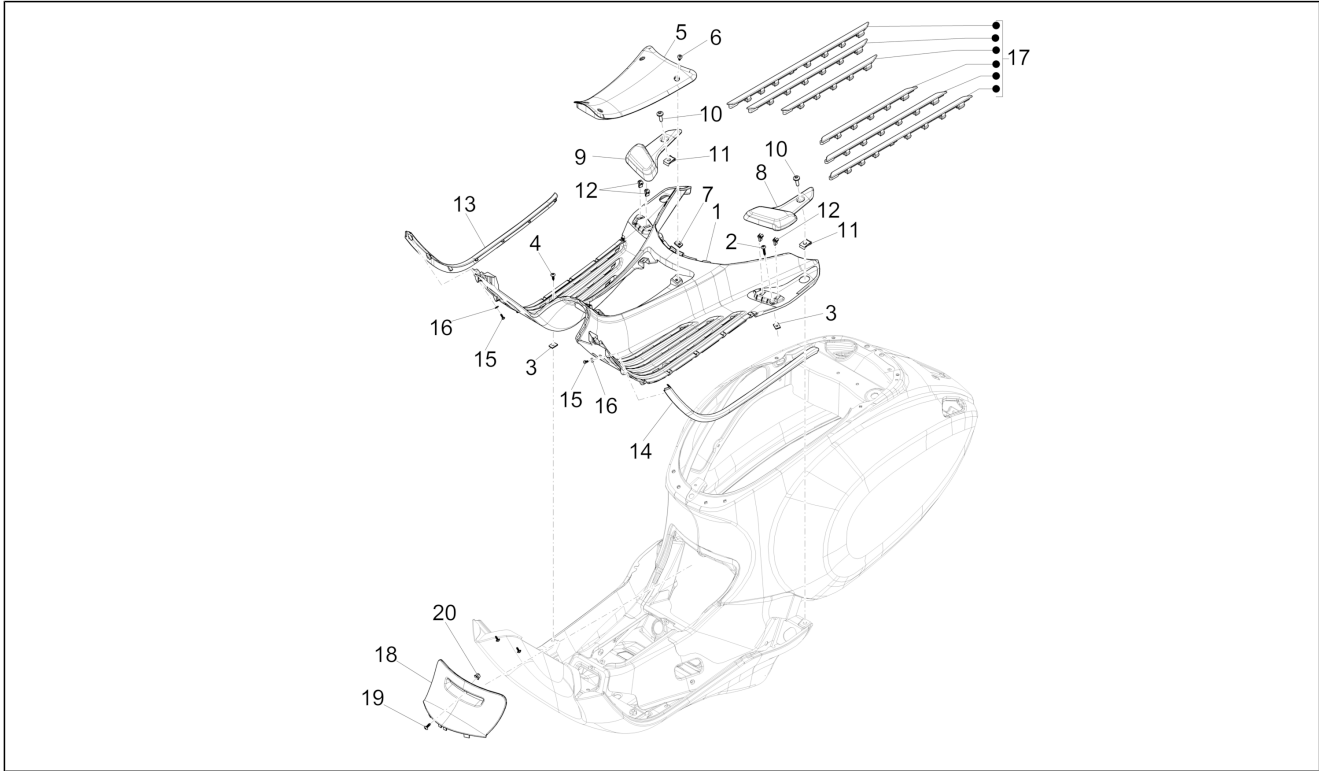

Vespa Primavera 150
EVPR000EX5 Vespa Primavera 150 4T 3V IGET ABS-NOABS
E2-E3-E4 2016 - 2019 (APAC)

Chassis prefix: RP8M8222, RP8M8221,
RP8M8241, RP8M8242
Engine prefix: M828M, M826M, M82CM,
M82GM

Group	Frame - Plastic parts - Coachwork
Code	02.31
Description	Central cover - Footrests
Service	1

Pos.	Code	Description	Qty	Variants
				Model version:ABS Version[ABS] Country:Taiwan[TN] Colour:Midnight Blue[222/A] Country:China[CN] Model version:ABS Version[ABS] Colour:Midnight Blue[222/A] Model version:No ABS Version[NO ABS] Country:Indonesia[ID] Colour:Midnight Blue[222/A] Country:Taiwan[TN] Model version:ABS Version[ABS] Colour:Midnight Blue[222/A] Country:Australia[AU] Model version:ABS Version[ABS] Colour:Midnight Blue[222/A] Model version:ABS Version[ABS] Country:China[CN] Colour:Midnight Blue[222/A] Model version:ABS Version[ABS] Country:Japan[JP] Colour:Midnight Blue[222/A] Model version:ABS Version[ABS] Country:Indonesia[ID] Colour:Midnight Blue[222/A] Model version:ABS Version[ABS] Country:Export Version[EX] Colour:Midnight Blue[222/A] Model version:ABS Version[ABS] Country:Australia[AU] Colour:Midnight Blue[222/A] Model version:ABS Version[ABS] Country:Export Version[EX] Colour:Midnight Blue[222/A] Model version:ABS Version[ABS] Country:Indonesia[ID] Colour:Midnight Blue[222/A] Model version:ABS Version[ABS] Country:Australia[AU]