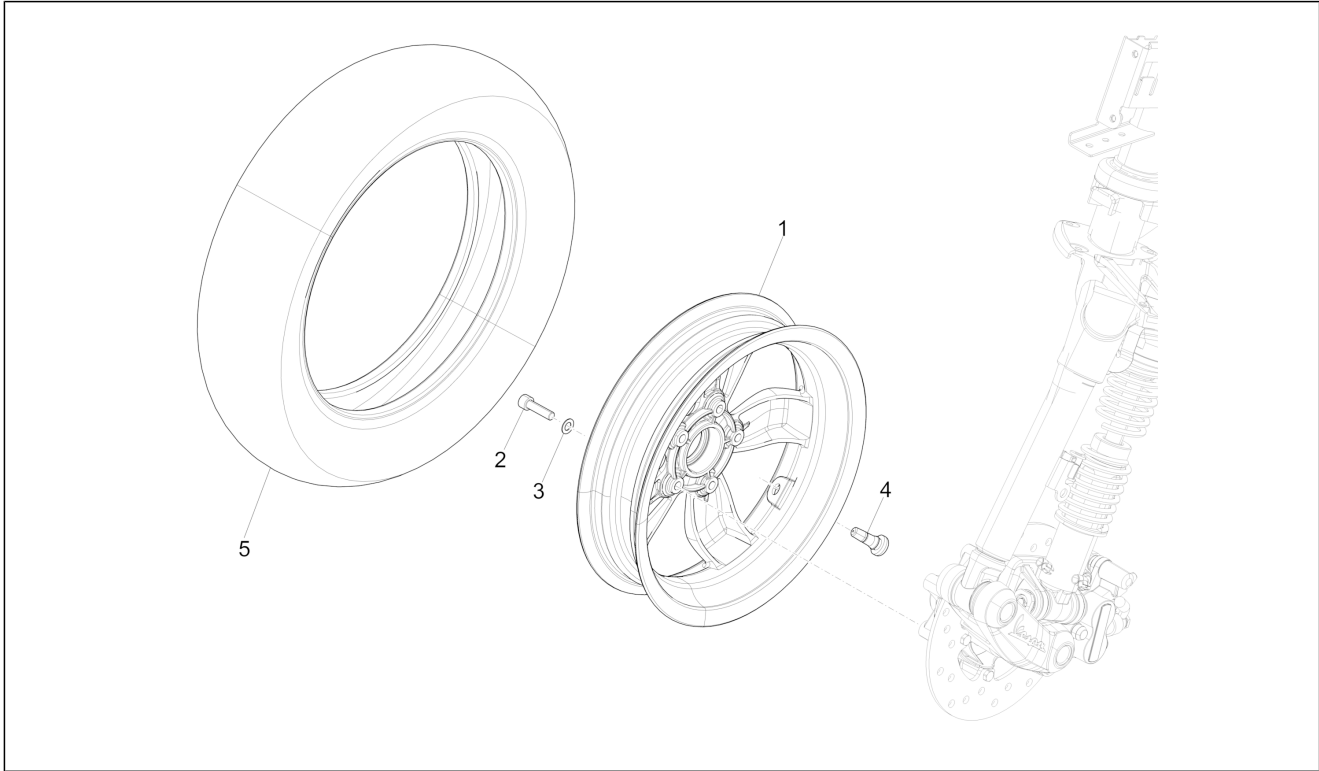

Vespa Primavera 150
EVPR000EX5 Vespa Primavera 150 4T 3V IGET ABS-NOABS
E2-E3-E4 2016 - 2019 (APAC)

Chassis prefix: RP8M8222, RP8M8221,
RP8M8241, RP8M8242
Engine prefix: M828M, M826M, M82CM,
M82GM

Group	Suspensions - Wheels
Code	04.11
Description	Front wheel
Service	1

Pos.	Code	Description	Qty	Variants
				Model version:ABS Version[ABS] 50° Version[50] Country:Taiwan[TN] Colour:Brown 140/A[140/A] Model version:ABS Version[ABS] 50° Version[50] Country:Thailand[TH] Colour:Brown 140/A[140/A] Model version:ABS Version[ABS] 50° Version[50] Country:Indonesia[ID] Colour:Brown 140/A[140/A] Model version:ABS Version[ABS] 50° Version[50] Country:Export Version[EX] Colour:Brown 140/A[140/A] Model version:ABS Version[ABS] 50° Version[50] Country:China[CN] Colour:Brown 140/A[140/A] Model version:ABS Version[ABS] 50° Version[50] Country:Australia[AU] Colour:Light blue 294/A[294/A] Model version:ABS Version[ABS] 50° Version[50] Country:Taiwan[TN] Colour:Light blue 294/A[294/A] Model version:ABS Version[ABS] 50° Version[50] Country:Thailand[TH] Colour:Light blue 294/A[294/A] Model version:ABS Version[ABS] 50° Version[50] Country:Indonesia[ID] Colour:Light blue 294/A[294/A] Model version:ABS Version[ABS] 50° Version[50] Country:Export Version[EX] Colour:Light blue 294/A[294/A] Model version:ABS Version[ABS] 50° Version[50] Country:China[CN] Colour:Light blue 294/A[294/A] Model version:ABS Version[ABS] 50° Version[50] Country:Australia[AU] Colour:White[544] Model version:ABS Version[ABS] "Sport" version[S] Country:Thailand[TH]