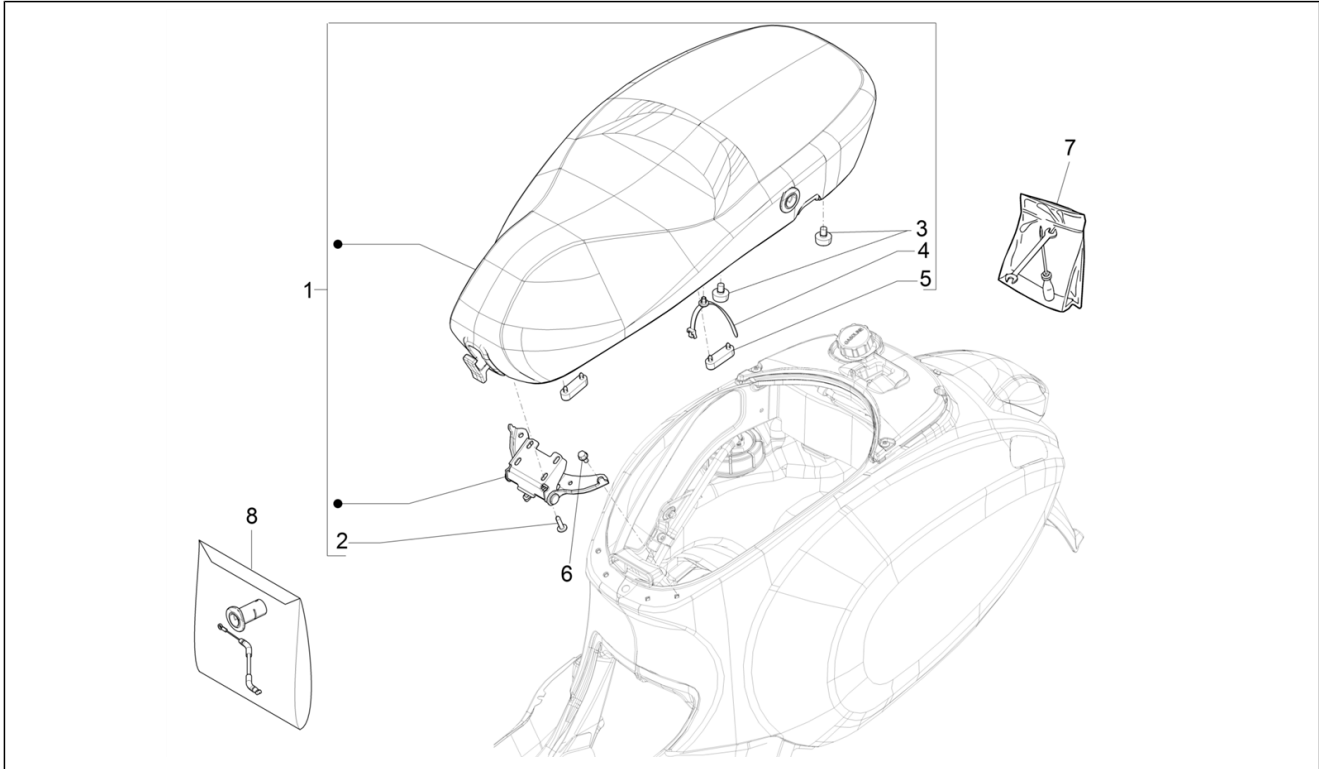

Group	Frame - Plastic parts - Coachwork
Code	02.39
Description	Saddle/seats
Service	1

Pos.	Code	Description	Qty	Variants
1		Saddle assembly black	1	Colour:White[544] Model version:ABS Version[ABS] "Sport" version[S] Country:Thailand[TH] Colour:BLACK[79/A] Model version:ABS Version[ABS] "Sport" version[S] Country:Thailand[TH] Colour:Matte red - RW[RW] Model version:ABS Version[ABS] "Sport" version[S] Country:Thailand[TH]
1		Saddle assembly beige	1	Colour:Midnight Blue[222/A] Model version:ABS Version[ABS] Country:Export Version[EX] Colour:Brown[135/A] Model version:ABS Version[ABS] Country:Export Version[EX] Colour:Midnight Blue[222/A] Model version:No ABS Version[NO ABS] Country:Indonesia[ID] Colour:Brown[135/A] Model version:No ABS Version[NO ABS] Country:Indonesia[ID] Colour:Midnight Blue[222/A] Country:Taiwan[TN] Model version:ABS Version[ABS] Colour:Brown[135/A] Country:Taiwan[TN] Model version:ABS Version[ABS] Colour:Midnight Blue[222/A] Country:Australia[AU] Model version:ABS Version[ABS] Colour:Brown[135/A] Country:Australia[AU] Model version:ABS Version[ABS] Colour:Brown[135/A] Country:China[CN] Model version:ABS Version[ABS] Colour:Midnight Blue[222/A]