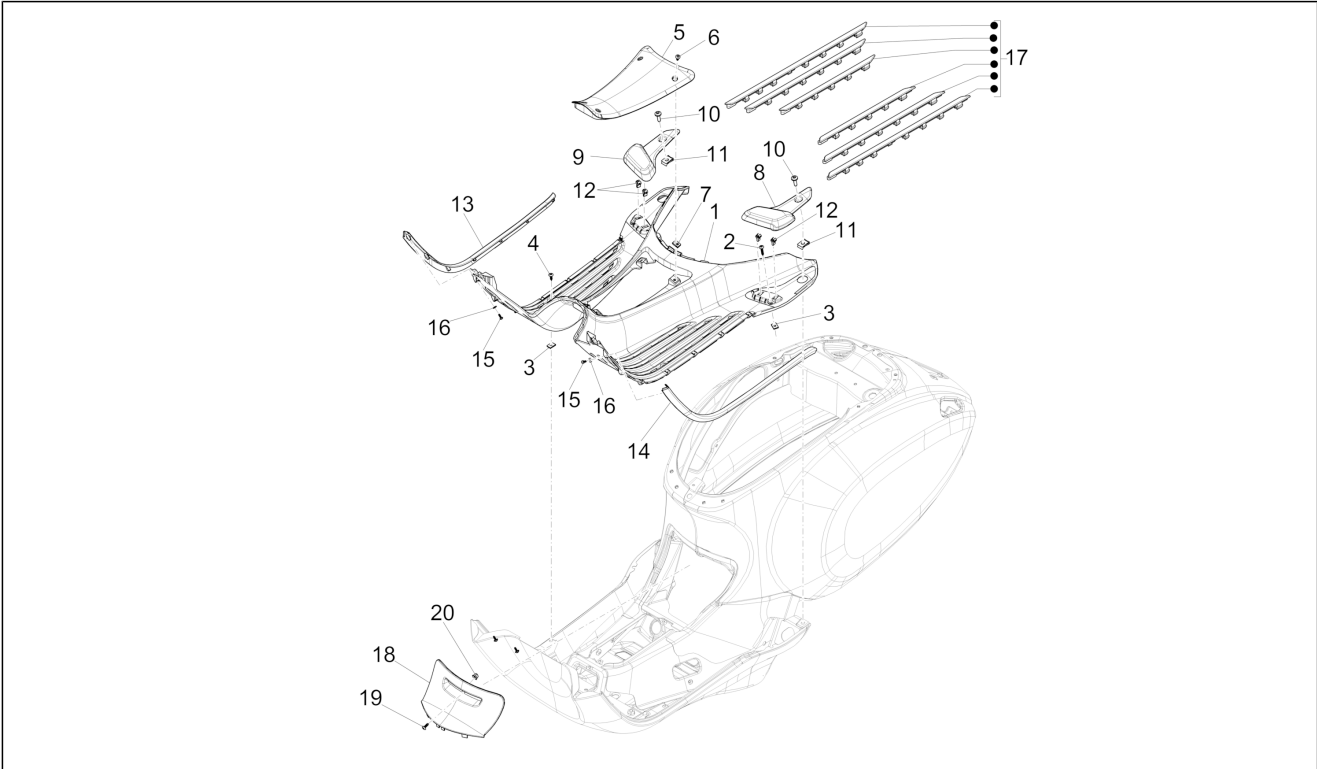

Vespa Primavera 150
EVPR000EX5 Vespa Primavera 150 4T 3V IGET ABS-NOABS
E2-E3-E4 2016 - 2019 (APAC)

Chassis prefix: RP8M8222, RP8M8221,
RP8M8241, RP8M8242
Engine prefix: M828M, M826M, M82CM,
M82GM

Group	Frame - Plastic parts - Coachwork
Code	02.31
Description	Central cover - Footrests
Service	1

Pos.	Code	Description	Qty	Variants
				Model version:ABS Version[ABS] Colour:White[544] Model version:ABS Version[ABS] Colour:White[544] Country:Australia[AU] Model version:ABS Version[ABS] Colour:Silk grey[701/C] Model version:No ABS Version[NO ABS] Country:Indonesia[ID] Colour:White[544] Model version:ABS Version[ABS] Country:Taiwan[TN] Colour:Midnight Blue[222/A] Model version:ABS Version[ABS] Country:Taiwan[TN] Colour:Silk grey[701/C] Model version:ABS Version[ABS] Country:Taiwan[TN] Colour:DRAGON RED[894] Model version:ABS Version[ABS] Country:Taiwan[TN] Colour:BLACK[79/A] Model version:ABS Version[ABS] Country:Taiwan[TN] Colour:Midnight Blue[222/A] Country:China[CN] Model version:ABS Version[ABS] Colour:Midnight Blue[222/A] Model version:No ABS Version[NO ABS] Country:Indonesia[ID] Colour:Midnight Blue[222/A] Country:Taiwan[TN] Model version:ABS Version[ABS] Colour:Silk grey[701/C] Model version:ABS Version[ABS] Country:China[CN] Colour:Light Blue 70° (VN)[434] Country:Taiwan[TN]