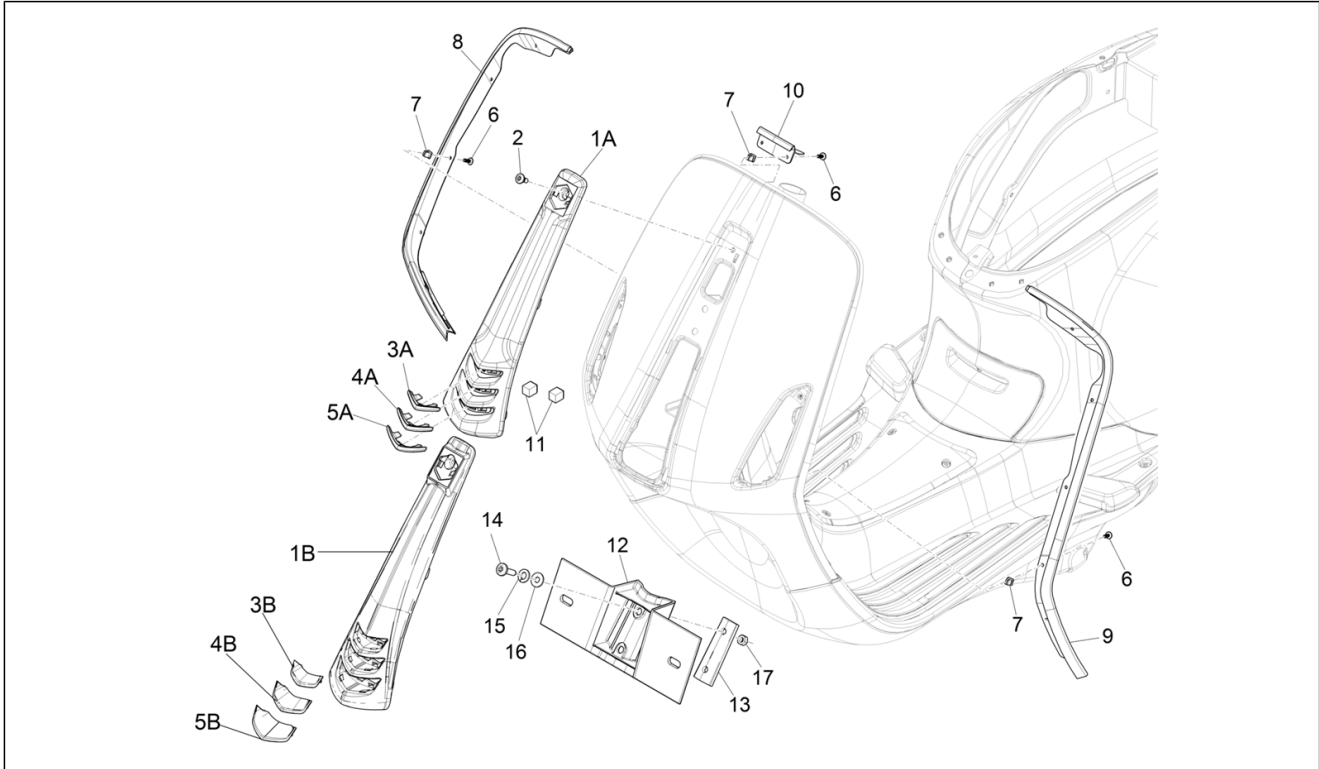

Vespa Primavera 150
EVPR000EX5 Vespa Primavera 150 4T 3V IGET ABS-NOABS
E2-E3-E4 2016 - 2019 (APAC)

Chassis prefix: RP8M8222, RP8M8221,
RP8M8241, RP8M8242
Engine prefix: M828M, M826M, M82CM,
M82GM

Group	Frame - Plastic parts - Coachwork
Code	02.26
Description	Front shield
Service	1

Pos.	Code	Description	Qty	Variants
				Country:Thailand[TH] Colour:BLACK[79/A] Model version:ABS Version[ABS] Country:Thailand[TH] Colour:White[544] Model version:ABS Version[ABS] Country:Thailand[TH] Colour:Silk grey[701/C] Model version:ABS Version[ABS] Country:Thailand[TH] Colour:DRAGON RED[894] Model version:ABS Version[ABS] Country:Thailand[TH] Colour:White[544] Model version:ABS Version[ABS] Country:Taiwan[TN] Colour:[283/A] Model version:ABS Version[ABS] Country:Indonesia[ID] Colour:White[544] Model version:ABS Version[ABS] Country:Indonesia[ID] Colour:Midnight Blue[222/A] Model version:ABS Version[ABS] Country:Indonesia[ID] Colour:Silk grey[701/C] Model version:ABS Version[ABS] Country:Indonesia[ID] Colour:BLACK[79/A] Model version:ABS Version[ABS] Country:Indonesia[ID] Colour:DRAGON RED[894] Model version:ABS Version[ABS] Country:Indonesia[ID] Colour:BLACK[79/A] Model version:ABS Version[ABS] Country:Australia[AU] Colour:Competition Black[98/A]