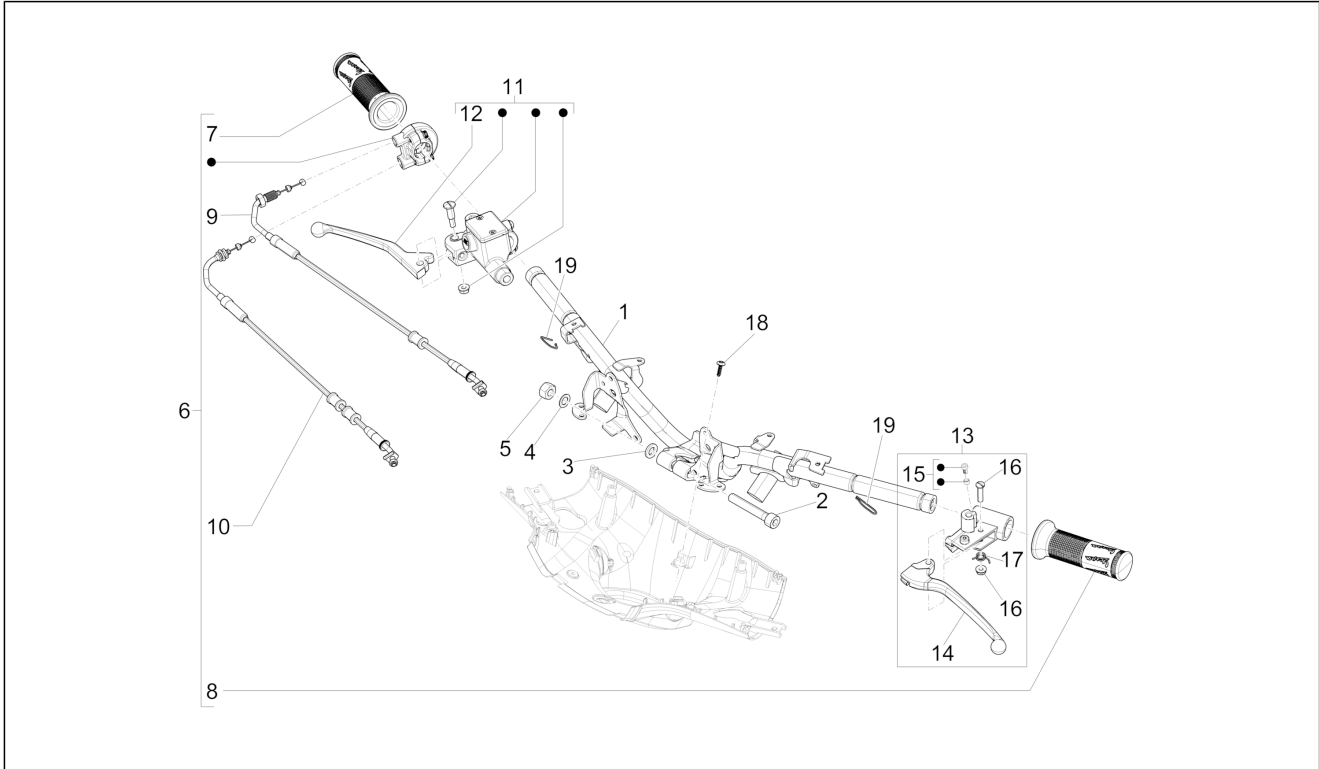

Vespa Primavera 150
EVPR000EX5 Vespa Primavera 150 4T 3V IGET ABS-NOABS
E2-E3-E4 2016 - 2019 (APAC)

Chassis prefix: RP8M8222, RP8M8221,
RP8M8241, RP8M8242
Engine prefix: M828M, M826M, M82CM,
M82GM

Group	Handlebars/Steering
Code	03.06
Description	Handlebars - Master cil.
Service	1

Pos.	Code	Description	Qty	Variants
				Colour:Midnight Blue[222/A] Model version:ABS Version[ABS] Country:Indonesia[ID] Colour:BLACK[79/A] Model version:ABS Version[ABS] Country:Indonesia[ID] Colour:Silk grey[701/C] Model version:ABS Version[ABS] Country:Indonesia[ID] Colour:[283/A] Model version:ABS Version[ABS] Country:Taiwan[TN] Colour:White[544] Model version:ABS Version[ABS] Yacht club version[YC] Country:Japan[JP] Colour:White[544] Model version:ABS Version[ABS] Yacht club version[YC] Country:China[CN] Colour:White[544] Model version:ABS Version[ABS] Country:Export Version[EX] Colour:BLACK[79/A] Model version:ABS Version[ABS] Country:Export Version[EX] Colour:Midnight Blue[222/A] Model version:ABS Version[ABS] Country:Export Version[EX] Colour:DRAGON RED[894] Model version:ABS Version[ABS] Country:Export Version[EX] Colour:BLACK[79/A] Model version:ABS Version[ABS] Country:China[CN] Colour:White[544] Model version:ABS Version[ABS] Country:Export Version[EX] Colour:White[544] Model version:ABS Version[ABS]