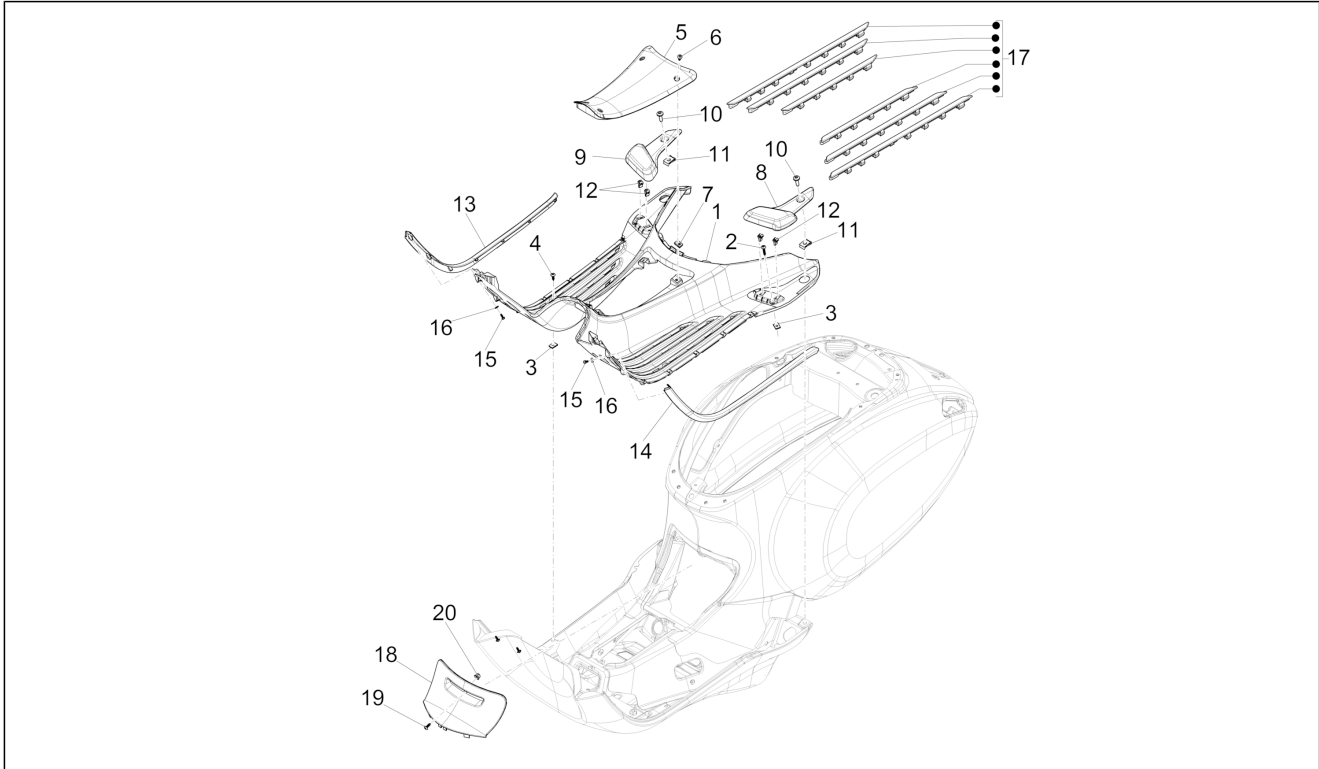

Group	Frame - Plastic parts - Coachwork
Code	02.31
Description	Central cover - Footrests
Service	1

Pos.	Code	Description	Qty	Variants
1		Painted footrest	1	Colour:D05 - Blue glossy VN[D05] Model version:ABS Version[ABS] Country:Export Version[EX] Colour:D05 - Blue glossy VN[D05] Model version:ABS Version[ABS] Country:China[CN] Colour:D05 - Blue glossy VN[D05] Model version:ABS Version[ABS] Country:Australia[AU] Colour:D05 - Blue glossy VN[D05] Model version:ABS Version[ABS] Country:Japan[JP] Colour:D05 - Blue glossy VN[D05] Model version:ABS Version[ABS] Country:Indonesia[ID] Colour:D05 - Blue glossy VN[D05] Model version:ABS Version[ABS] Country:Thailand[TH]
1		Painted footrest	1	Colour:Matte red - RW[RW] Model version:ABS Version[ABS] "Sport" version[S] Country:Thailand[TH]
1		Painted footrest	1	Colour:White[544] Country:Taiwan[TN] Model version:ABS Version[ABS] Colour:White[544] Model version:ABS Version[ABS] Colour:White[544] Country:Australia[AU] Model version:ABS Version[ABS] Colour:White[544] Model version:ABS Version[ABS] Country:Taiwan[TN] Colour:White[544] Model version:No ABS Version[NO ABS] Country:Indonesia[ID] Colour:White[544] Country:China[CN]