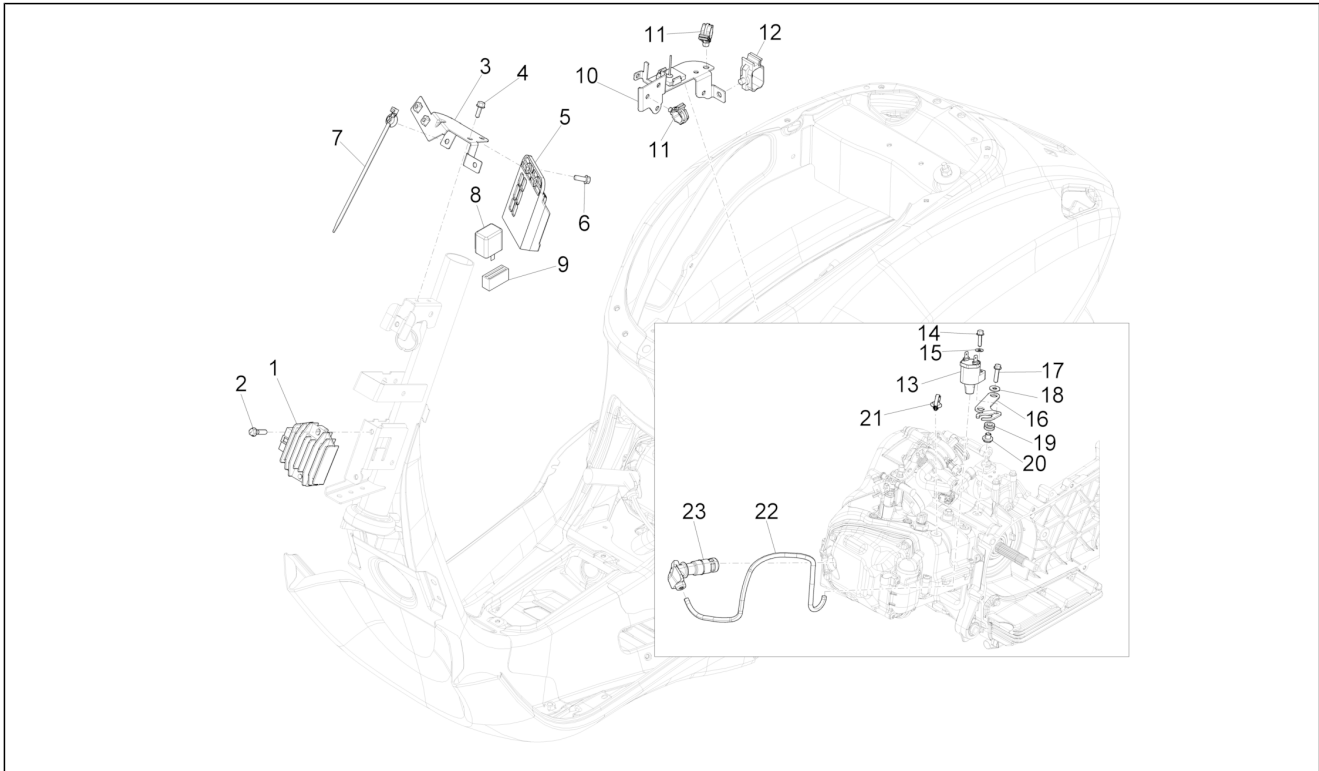

Group	Electrical system
Code	06.06
Description	Voltage Regulators - Electronic Control Units (ecu) - H.T. Coil
Service	1

Pos.	Code	Description	Qty	Variants
				Colour:Midnight Blue[222/A] Model version:ABS Version[ABS] Country:Japan[JP] Colour:Beige[598] Model version:ABS Version[ABS] Country:Export Version[EX] Colour:Midnight Blue[222/A] Model version:ABS Version[ABS] Country:Indonesia[ID] Colour:BLACK[79/A] Model version:ABS Version[ABS] Country:Indonesia[ID] Colour:Silk grey[701/C] Model version:ABS Version[ABS] Country:Indonesia[ID] Colour:[283/A] Model version:ABS Version[ABS] Country:Taiwan[TN] Colour:White[544] Model version:ABS Version[ABS] Yacht club version[YC] Country:Japan[JP] Colour:White[544] Model version:ABS Version[ABS] Yacht club version[YC] Country:China[CN] Colour:White[544] Model version:ABS Version[ABS] Country:Export Version[EX] Colour:BLACK[79/A] Model version:ABS Version[ABS] Country:Export Version[EX] Colour:Midnight Blue[222/A] Model version:ABS Version[ABS] Country:Export Version[EX] Colour:DRAGON RED[894] Model version:ABS Version[ABS] Country:Export Version[EX] Colour:BLACK[79/A] Model version:ABS Version[ABS]