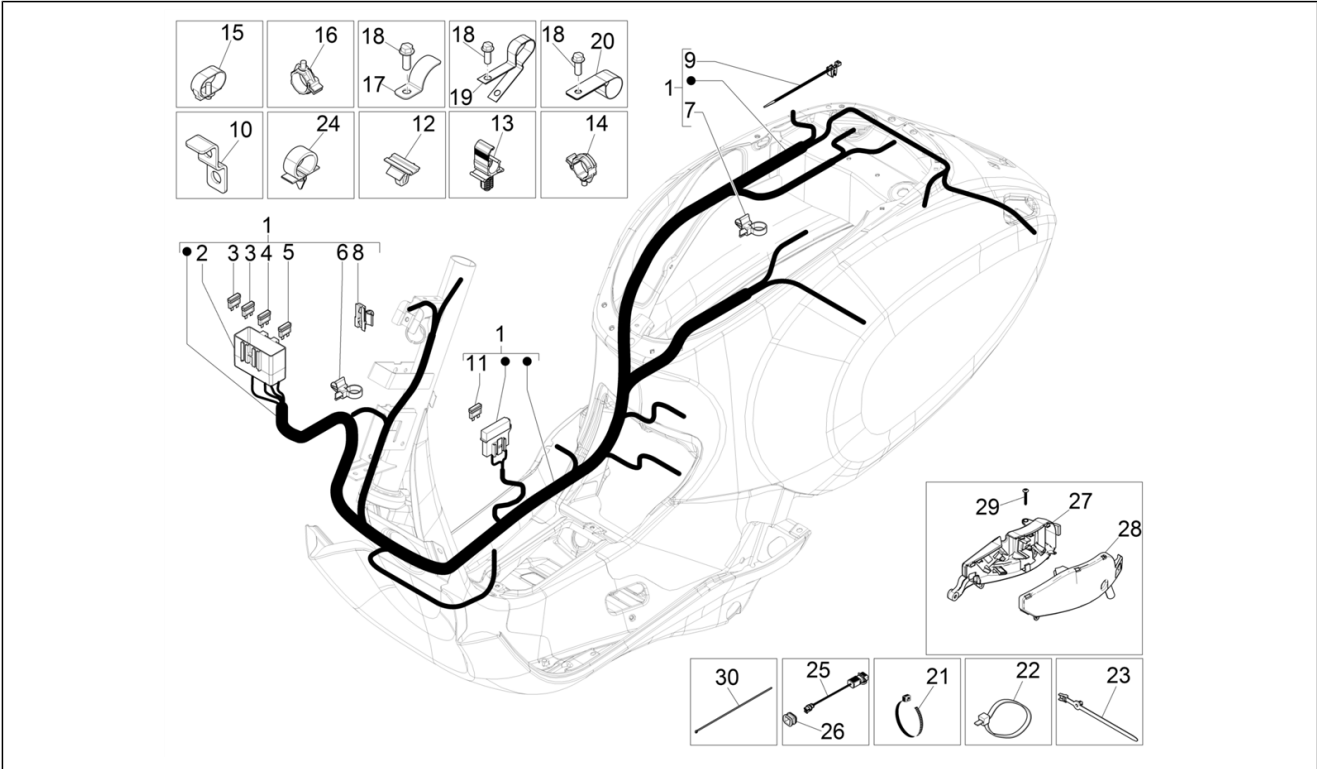

Vespa Primavera 150
EVPR000EX5 Vespa Primavera 150 4T 3V IGET ABS-NOABS
E2-E3-E4 2016 - 2019 (APAC)

Chassis prefix: RP8M8222, RP8M8221,
RP8M8241, RP8M8242
Engine prefix: M828M, M826M, M82CM,
M82GM

Group	Electrical system
Code	06.08
Description	Main cable harness
Service	1

Pos.	Code	Description	Qty	Variants
				Model version:No ABS Version[NO ABS] Country:Indonesia[ID] Colour:White[544] Country:China[CN] Model version:ABS Version[ABS] Colour:Silk grey[701/C] Model version:ABS Version[ABS] Country:Export Version[EX] Colour:Midnight Blue[222/A] Model version:ABS Version[ABS] Country:China[CN] Colour:Silk grey[701/C] Model version:ABS Version[ABS] Country:China[CN] Colour:White[544] Model version:ABS Version[ABS] Country:Indonesia[ID] Colour:DRAGON RED[894] Model version:ABS Version[ABS] Country:Indonesia[ID] Colour:White[544] Model version:ABS Version[ABS] Yacht club version[YC] Country:Taiwan[TN] Colour:White[544] Model version:ABS Version[ABS] Yacht club version[YC] Country:Indonesia[ID] Colour:White[544] Model version:ABS Version[ABS] Yacht club version[YC] Country:Export Version[EX] Colour:White[544] Model version:ABS Version[ABS] Yacht club version[YC] Country:Australia[AU] Colour:Midnight Blue[222/A] Model version:ABS Version[ABS] Country:Japan[JP] Colour:Beige[598] Model version:ABS Version[ABS] Country:Export Version[EX]