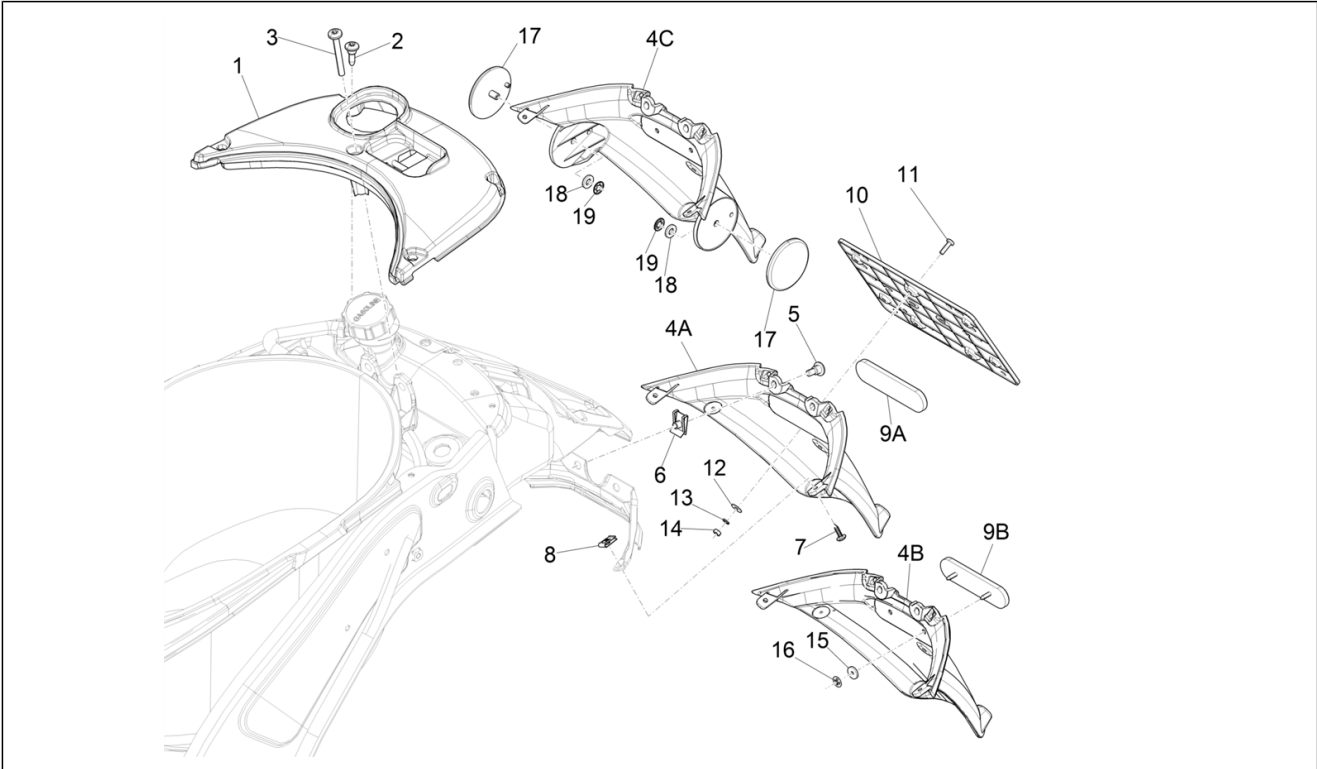

Group	Frame - Plastic parts - Coachwork
Code	02.37
Description	Rear cover - Splash guard
Service	1

Pos.	Code	Description	Qty	Variants
				Model version:ABS Version[ABS] Country:Australia[AU] Colour:Beige unique 518/A[518/A] Model version:ABS Version[ABS] Country:Export Version[EX] Colour:White[544] Model version:ABS Version[ABS] Country:Taiwan[TN] Colour:White[544] Model version:ABS Version[ABS] Yacht club version[YC] Country:Thailand[TH] Colour:DRAGON RED[894] Model version:ABS Version[ABS] Country:Japan[JP] Colour:Brown 140/A[140/A] Model version:ABS Version[ABS] 50° Version[50] Country:Taiwan[TN] Colour:Brown 140/A[140/A] Model version:ABS Version[ABS] 50° Version[50] Country:Thailand[TH] Colour:Brown 140/A[140/A] Model version:ABS Version[ABS] 50° Version[50] Country:Indonesia[ID] Colour:Brown 140/A[140/A] Model version:ABS Version[ABS] 50° Version[50] Country:Export Version[EX] Colour:Brown 140/A[140/A] Model version:ABS Version[ABS] 50° Version[50] Country:Australia[AU] Colour:Midnight Blue[222/A] Model version:ABS Version[ABS] Country:Taiwan[TN] Colour:DRAGON RED[894] Model version:ABS Version[ABS] Country:Taiwan[TN] Colour:Silk grey[701/C] Model version:ABS Version[ABS] Country:Taiwan[TN]