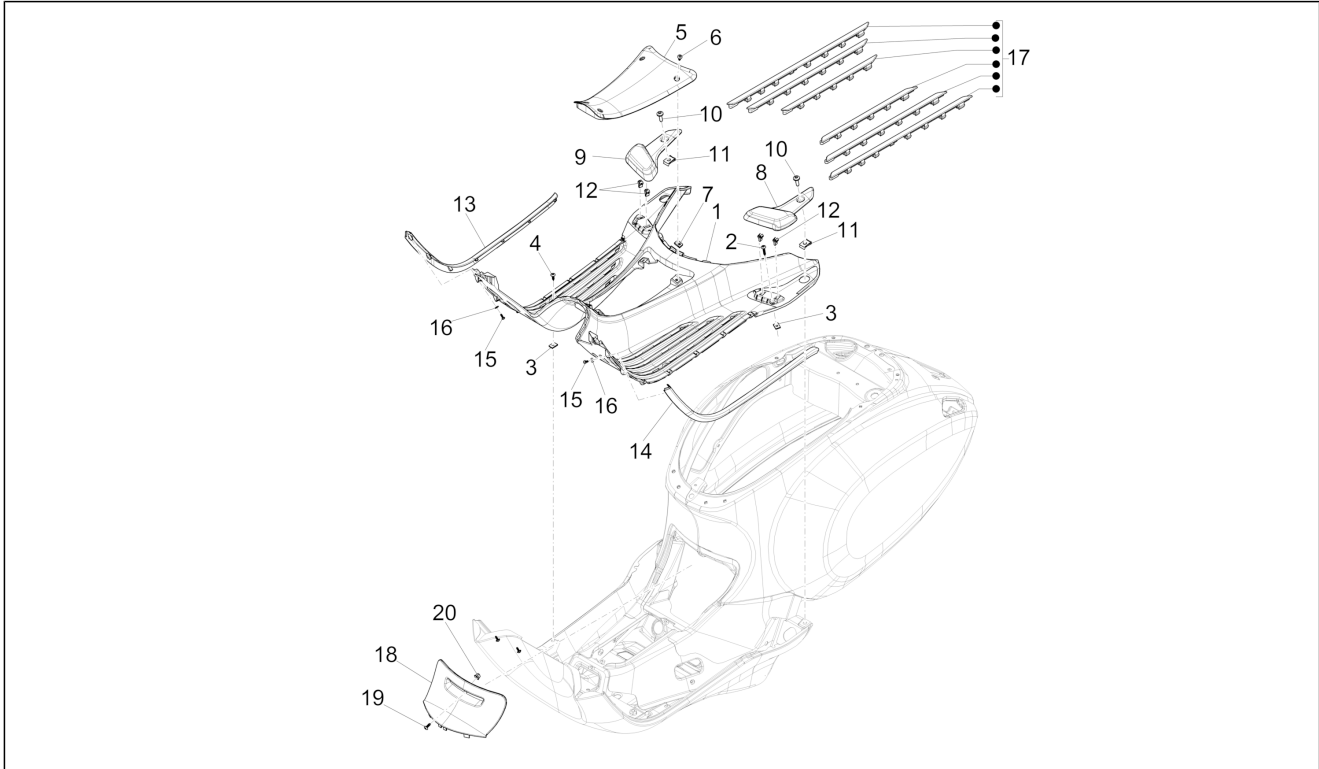

Vespa Primavera 150
EVPR000EX5 Vespa Primavera 150 4T 3V IGET ABS-NOABS
E2-E3-E4 2016 - 2019 (APAC)

Chassis prefix: RP8M8222, RP8M8221,
RP8M8241, RP8M8242
Engine prefix: M828M, M826M, M82CM,
M82GM

Group	Frame - Plastic parts - Coachwork
Code	02.31
Description	Central cover - Footrests
Service	1

Pos.	Code	Description	Qty	Variants
				Model version:ABS Version[ABS] Colour:White[544] Model version:ABS Version[ABS] Country:Indonesia[ID] Colour:White[544] Model version:ABS Version[ABS] Yacht club version[YC] Country:Taiwan[TN] Colour:White[544] Model version:ABS Version[ABS] Yacht club version[YC] Country:Indonesia[ID] Colour:White[544] Model version:ABS Version[ABS] Yacht club version[YC] Country:Export Version[EX] Colour:White[544] Model version:ABS Version[ABS] Yacht club version[YC] Country:Australia[AU] Colour:White[544] Model version:ABS Version[ABS] Yacht club version[YC] Country:Japan[JP] Colour:White[544] Model version:ABS Version[ABS] Yacht club version[YC] Country:China[CN] Colour:White[544] Model version:ABS Version[ABS] Country:Export Version[EX] Colour:White[544] Model version:ABS Version[ABS] Country:Export Version[EX] Colour:White[544] Model version:ABS Version[ABS] Country:China[CN] Colour:White[544] Model version:ABS Version[ABS] Country:Japan[JP] Colour:White[544] Model version:ABS Version[ABS] Country:Australia[AU] Colour:White[544]