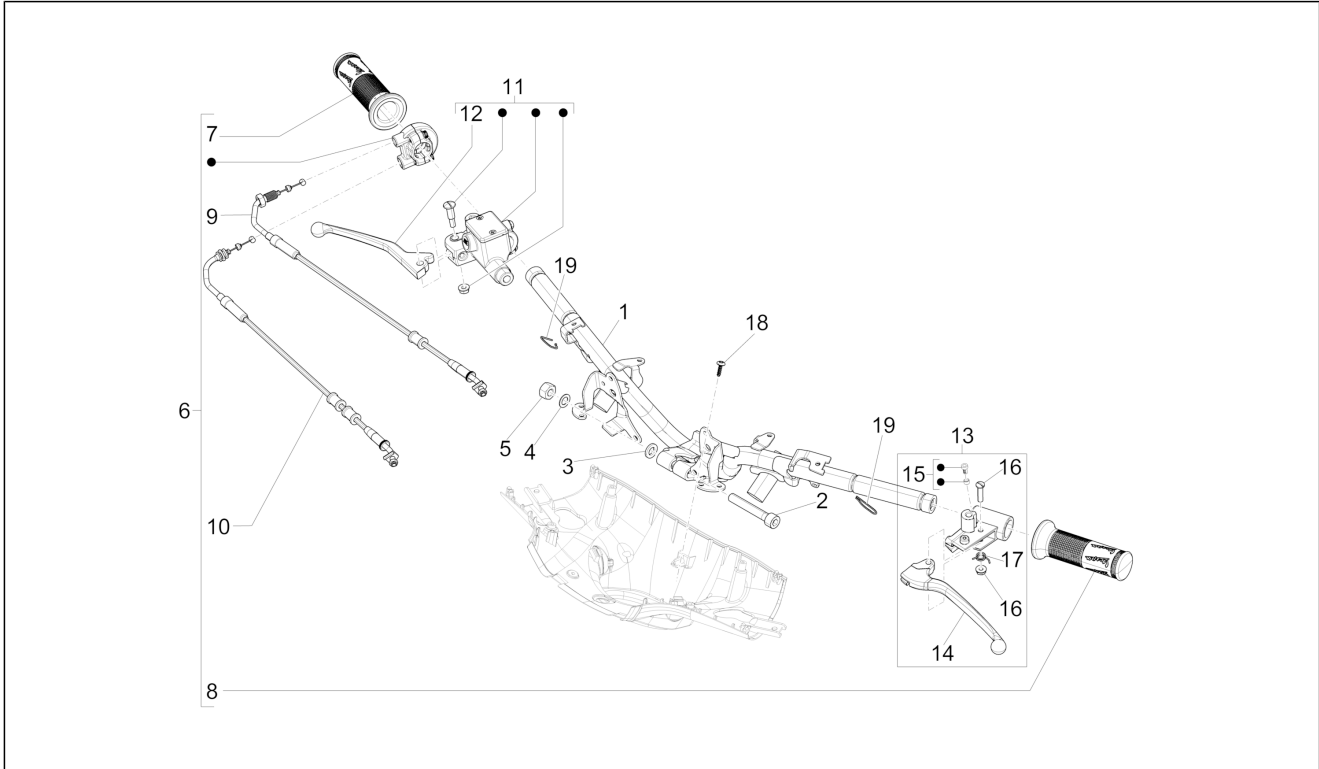

Vespa Primavera 150
EVPR000EX5 Vespa Primavera 150 4T 3V IGET ABS-NOABS
E2-E3-E4 2016 - 2019 (APAC)

Chassis prefix: RP8M8222, RP8M8221,
RP8M8241, RP8M8242
Engine prefix: M828M, M826M, M82CM,
M82GM

Group	Handlebars/Steering
Code	03.06
Description	Handlebars - Master cil.
Service	1

Pos.	Code	Description	Qty	Variants
				Colour:White[544] Country:Taiwan[TN] Model version:ABS Version[ABS] Colour:White[544] Model version:ABS Version[ABS] Colour:White[544] Country:Australia[AU] Model version:ABS Version[ABS] Colour:Silk grey[701/C] Model version:No ABS Version[NO ABS] Country:Indonesia[ID] Colour:White[544] Model version:ABS Version[ABS] Country:Taiwan[TN] Colour:Midnight Blue[222/A] Model version:ABS Version[ABS] Country:Taiwan[TN] Colour:Silk grey[701/C] Model version:ABS Version[ABS] Country:Taiwan[TN] Colour:DRAGON RED[894] Model version:ABS Version[ABS] Country:Taiwan[TN] Colour:BLACK[79/A] Model version:ABS Version[ABS] Country:Taiwan[TN] Colour:Midnight Blue[222/A] Country:China[CN] Model version:ABS Version[ABS] Colour:Midnight Blue[222/A] Model version:No ABS Version[NO ABS] Country:Indonesia[ID] Colour:Midnight Blue[222/A] Country:Taiwan[TN] Model version:ABS Version[ABS] Colour:Silk grey[701/C] Model version:ABS Version[ABS] Country:China[CN]