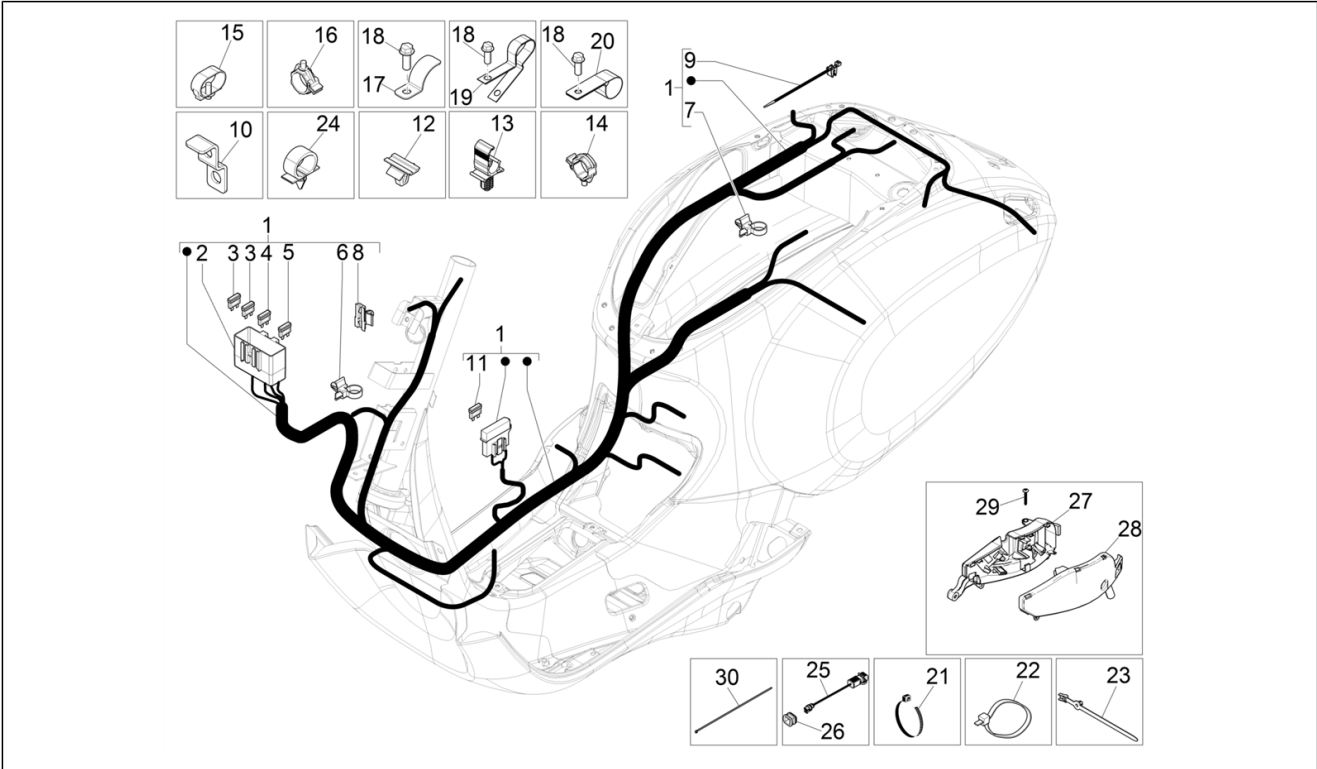

Vespa Primavera 150
EVPR000EX5 Vespa Primavera 150 4T 3V IGET ABS-NOABS
E2-E3-E4 2016 - 2019 (APAC)

Chassis prefix: RP8M8222, RP8M8221,
RP8M8241, RP8M8242
Engine prefix: M828M, M826M, M82CM,
M82GM

Group	Electrical system
Code	06.08
Description	Main cable harness
Service	1

Pos.	Code	Description	Qty	Variants
				Colour:BLACK[79/A] Model version:ABS Version[ABS] Country:China[CN] Colour:White[544] Model version:ABS Version[ABS] Country:China[CN] Colour:DRAGON RED[894] Model version:ABS Version[ABS] Country:China[CN]
25		USB port	1	
26		Fairlead	1	
27		Electrical system box	1	
28		Electrical system box cover	1	
29		Self tapping screw D4x16	2	
30		Hose clamp	1	Colour:White[544] Model version:ABS Version[ABS] "Sport" version[S] Country:Thailand[TH] Colour:BLACK[79/A] Model version:ABS Version[ABS] "Sport" version[S] Country:Thailand[TH] Colour:Matte red - RW[RW] Model version:ABS Version[ABS] "Sport" version[S] Country:Thailand[TH]