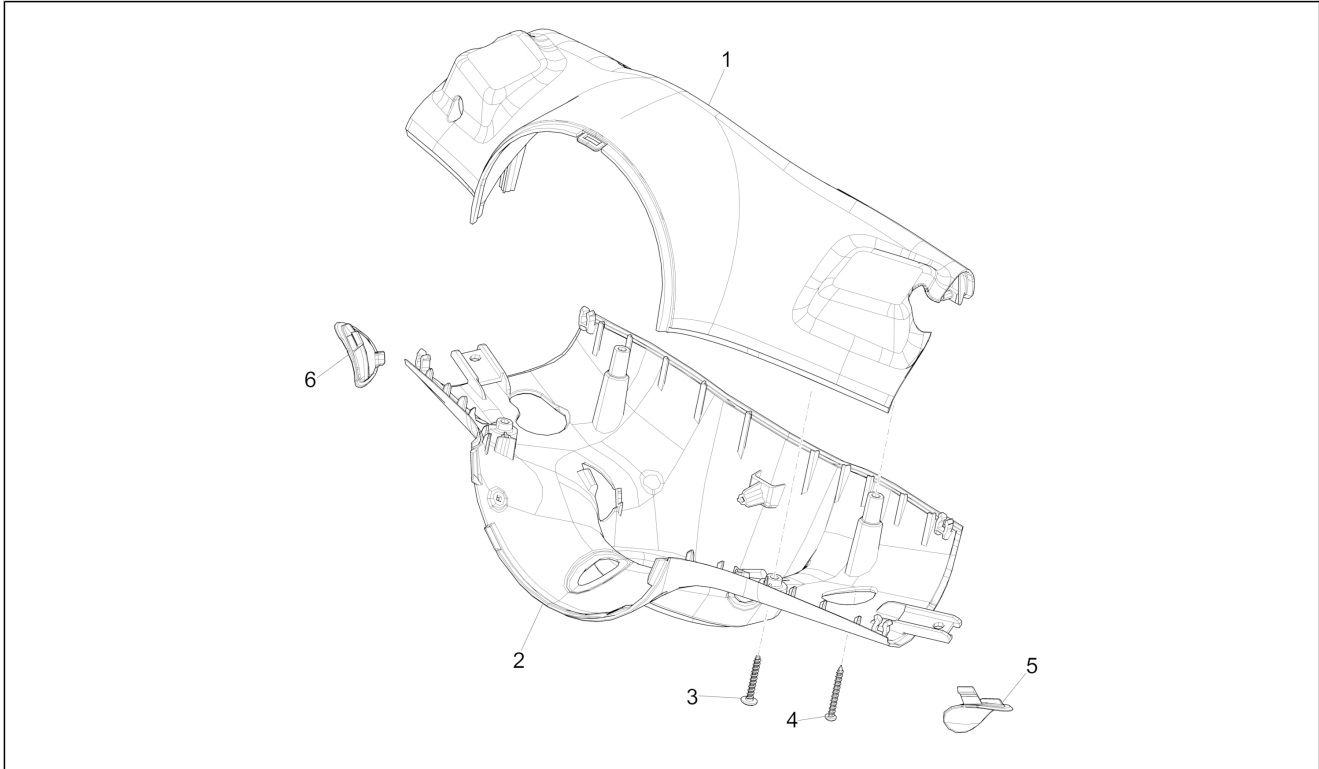

Vespa Primavera 150
EVPR000EX5 Vespa Primavera 150 4T 3V IGET ABS-NOABS
E2-E3-E4 2016 - 2019 (APAC)

Chassis prefix: RP8M8222, RP8M8221,
RP8M8241, RP8M8242
Engine prefix: M828M, M826M, M82CM,
M82GM

Group	Handlebars/Steering
Code	03.01
Description	Handlebars coverages
Service	1

Pos.	Code	Description	Qty	Variants
				Country:Australia[AU] Colour:White[544] Model version:ABS Version[ABS] Country:Taiwan[TN] Colour:White[544] Model version:ABS Version[ABS] Yacht club version[YC] Country:Thailand[TH] Colour:White[544] Model version:ABS Version[ABS] Country:Japan[JP] Colour:White[544] Model version:ABS Version[ABS] Country:Indonesia[ID] Colour:White[544] Model version:ABS Version[ABS] Country:China[CN] Colour:White[544] Model version:ABS Version[ABS] "Sport" version[S] Country:Thailand[TH]
5		LH plug	1	Colour:Silk grey[701/C] Model version:ABS Version[ABS] Country:Australia[AU] Colour:Silk grey[701/C] Model version:ABS Version[ABS] Country:Taiwan[TN] Colour:Silk grey[701/C] Model version:No ABS Version[NO ABS] Country:Indonesia[ID] Colour:Silk grey[701/C] Model version:ABS Version[ABS] Country:Taiwan[TN] Colour:Silk grey[701/C] Model version:ABS Version[ABS] Country:China[CN] Colour:Silk grey[701/C] Model version:ABS Version[ABS] Country:Export Version[EX]