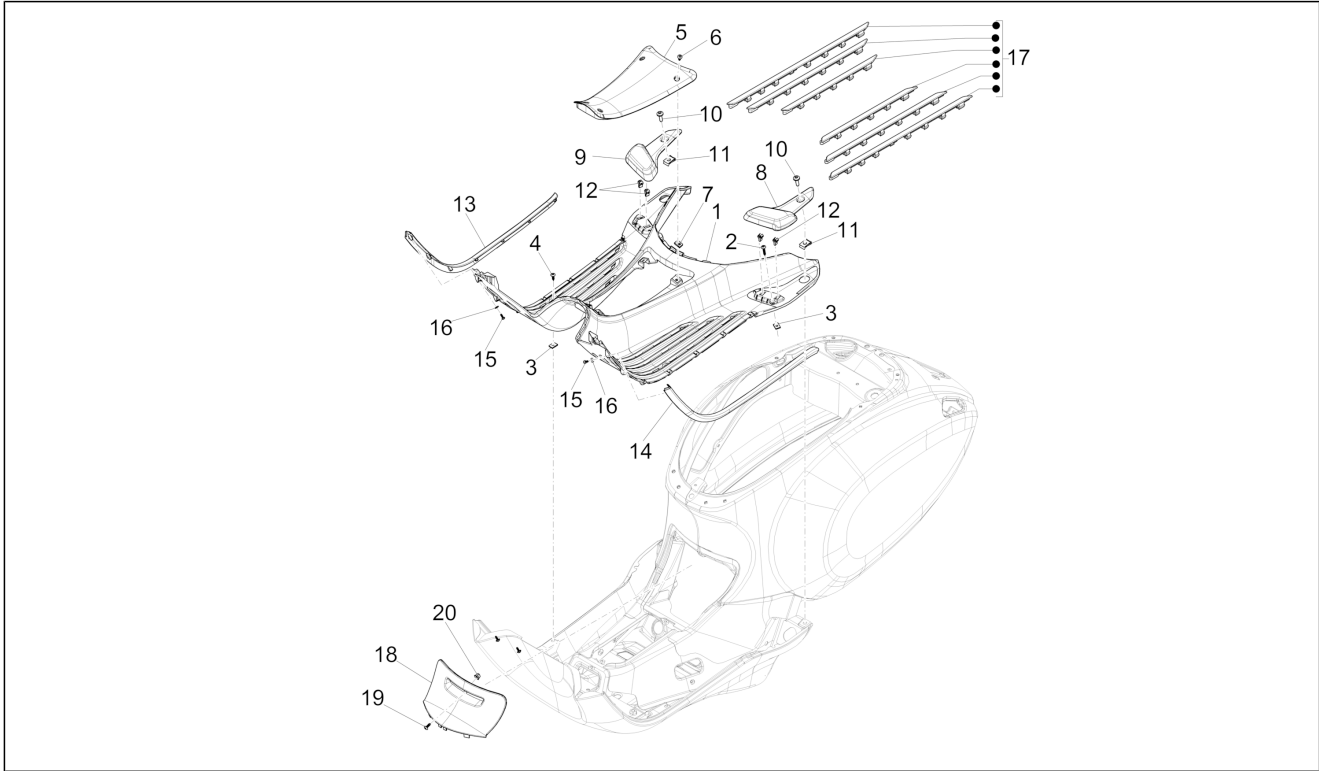

Vespa Primavera 150
EVPR000EX5 Vespa Primavera 150 4T 3V IGET ABS-NOABS
E2-E3-E4 2016 - 2019 (APAC)

Chassis prefix: RP8M8222, RP8M8221,
RP8M8241, RP8M8242
Engine prefix: M828M, M826M, M82CM,
M82GM

Group	Frame - Plastic parts - Coachwork
Code	02.31
Description	Central cover - Footrests
Service	1

Pos.	Code	Description	Qty	Variants
				Colour:White[544] Model version:ABS Version[ABS] Country:Export Version[EX] Colour:White[544] Model version:ABS Version[ABS] Country:China[CN] Colour:DRAGON RED[894] Model version:ABS Version[ABS] Country:China[CN] Colour:[283/A] Model version:ABS Version[ABS] Country:China[CN] Colour:BLACK[79/A] Model version:ABS Version[ABS] Country:Japan[JP] Colour:[283/A] Model version:ABS Version[ABS] Country:Japan[JP] Colour:White[544] Model version:ABS Version[ABS] Country:Japan[JP] Colour:BLACK[79/A] Model version:ABS Version[ABS] Country:Export Version[EX] Colour:Silk grey[701/C] Model version:ABS Version[ABS] Country:Export Version[EX] Colour:[283/A] Model version:ABS Version[ABS] Country:Export Version[EX] Colour:White[544] Model version:ABS Version[ABS] Country:Australia[AU] Colour:Midnight Blue[222/A] Model version:ABS Version[ABS] Country:Australia[AU] Colour:[283/A] Model version:ABS Version[ABS]