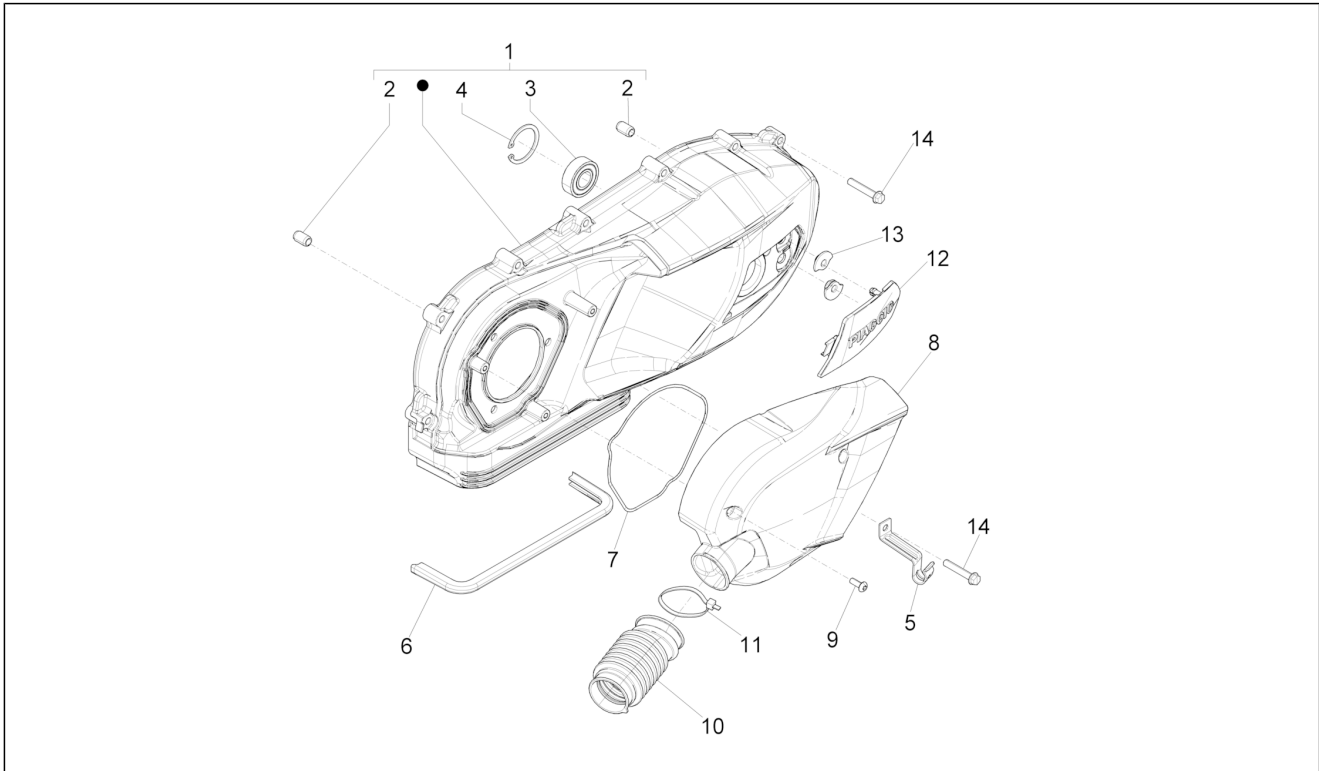

Group	Engine
Code	01.15
Description	Crankcase cover - Crankcase cooling
Service	1

Pos.	Code	Description	Qty	Variants
1		Transmission cover with U.P.	1	
2		Pin d.9,5 h=15	2	
3		Radial bearing 15x35x11	1	
4		Snap ring	1	
5		Hose clamp	1	
6		Cover gasket	1	
7		Cooling system cover gasket	1	
8		Belt cooling cover	1	
9		Hex socket screw M5x14	3	
10		Bellows	1	
11		Lock-strap L=277	2	
12		Transmission cover	1	
13		Retainer buffer	2	
14		screw M6x35	9