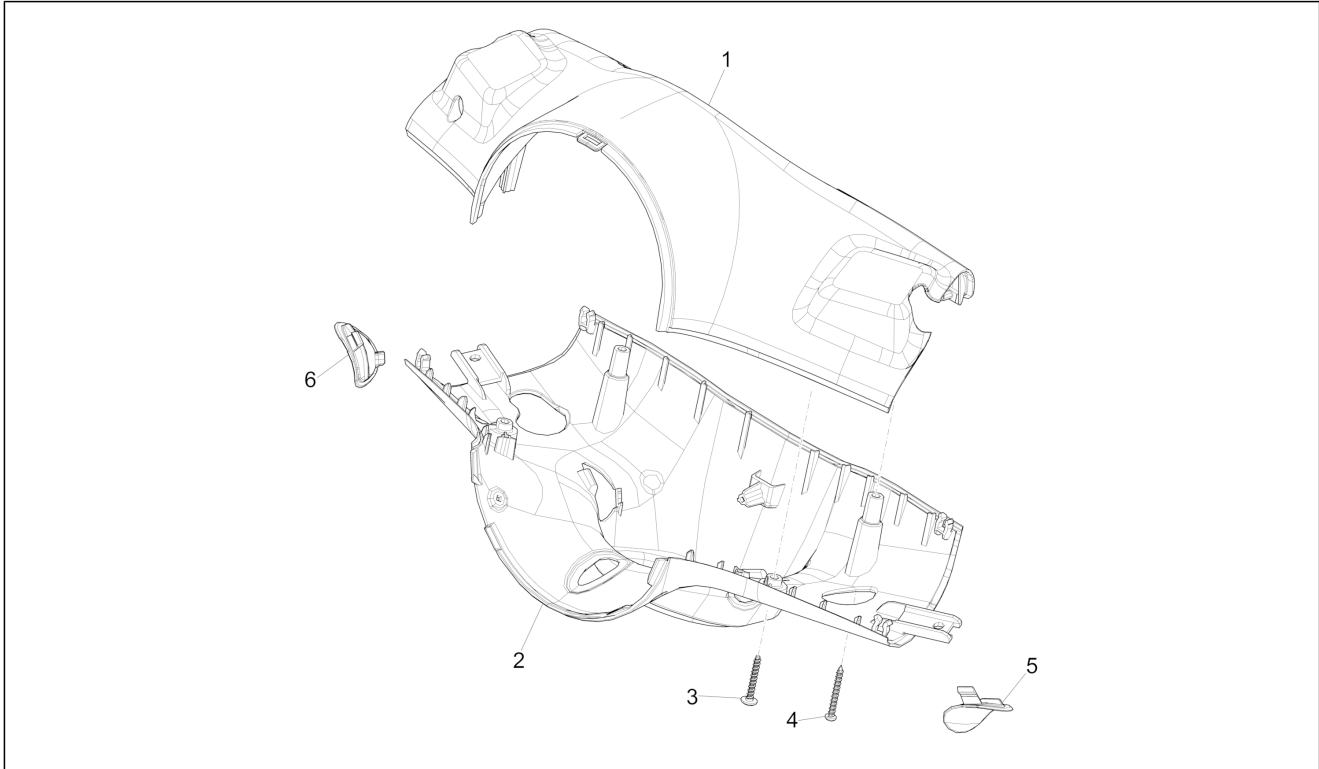

Vespa Primavera 150
EVPR000EX5 Vespa Primavera 150 4T 3V IGET ABS-NOABS
E2-E3-E4 2016 - 2019 (APAC)

Chassis prefix: RP8M8222, RP8M8221,
RP8M8241, RP8M8242
Engine prefix: M828M, M826M, M82CM,
M82GM

Group	Handlebars/Steering
Code	03.01
Description	Handlebars coverages
Service	1

Pos.	Code	Description	Qty	Variants
				Country:Export Version[EX] Colour:White[544] Model version:ABS Version[ABS] Country:Export Version[EX] Colour:White[544] Model version:ABS Version[ABS] Country:China[CN] Colour:White[544] Model version:ABS Version[ABS] Country:Japan[JP] Colour:White[544] Model version:ABS Version[ABS] Country:Australia[AU] Colour:White[544] Model version:ABS Version[ABS] Country:Thailand[TH] Colour:White[544] Model version:ABS Version[ABS] Country:Thailand[TH] Colour:White[544] Model version:ABS Version[ABS] Country:Indonesia[ID] Colour:White[544] Model version:ABS Version[ABS] Country:Australia[AU] Colour:White[544] Model version:ABS Version[ABS] Country:Taiwan[TN] Colour:White[544] Model version:ABS Version[ABS] Yacht club version[YC] Country:Thailand[TH] Colour:White[544] Model version:ABS Version[ABS] Country:Japan[JP] Colour:White[544] Model version:ABS Version[ABS] Country:Indonesia[ID] Colour:White[544]