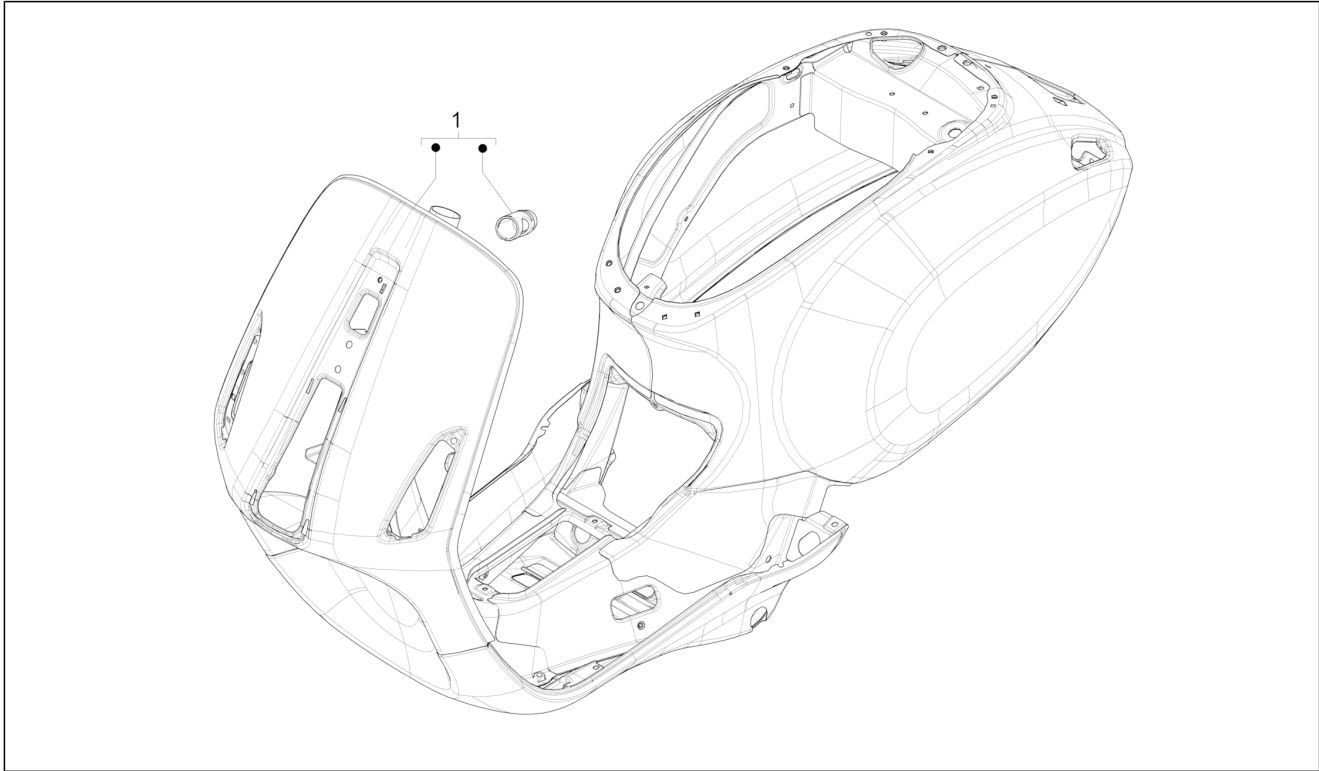

Vespa Primavera 150
EVPR000EX5 Vespa Primavera 150 4T 3V IGET ABS-NOABS
E2-E3-E4 2016 - 2019 (APAC)

Chassis prefix: RP8M8222, RP8M8221,
RP8M8241, RP8M8242
Engine prefix: M828M, M826M, M82CM,
M82GM

Group	Frame - Plastic parts - Coachwork
Code	02.01
Description	Frame/bodywork
Service	1

Pos.	Code	Description	Qty	Variants
				Model version:ABS Version[ABS] Country:Australia[AU] Colour:Midnight Blue[222/A] Model version:ABS Version[ABS] Country:Export Version[EX] Colour:Midnight Blue[222/A] Model version:ABS Version[ABS] Country:Indonesia[ID] Colour:Midnight Blue[222/A] Model version:ABS Version[ABS] Country:Australia[AU] Colour:Midnight Blue[222/A] Model version:ABS Version[ABS] Country:China[CN] Colour:Midnight Blue[222/A] Model version:ABS Version[ABS] Country:Taiwan[TN] Colour:Midnight Blue[222/A] Model version:ABS Version[ABS] Country:Japan[JP]
1		Painted body with u.p.	1	Colour:Silk grey[701/C] Model version:ABS Version[ABS] Country:Australia[AU] Colour:Silk grey[701/C] Model version:ABS Version[ABS] Country:Taiwan[TN] Colour:Silk grey[701/C] Model version:No ABS Version[NO ABS] Country:Indonesia[ID] Colour:Silk grey[701/C] Model version:ABS Version[ABS] Country:Taiwan[TN] Colour:Silk grey[701/C] Model version:ABS Version[ABS] Country:China[CN] Colour:Silk grey[701/C] Model version:ABS Version[ABS]