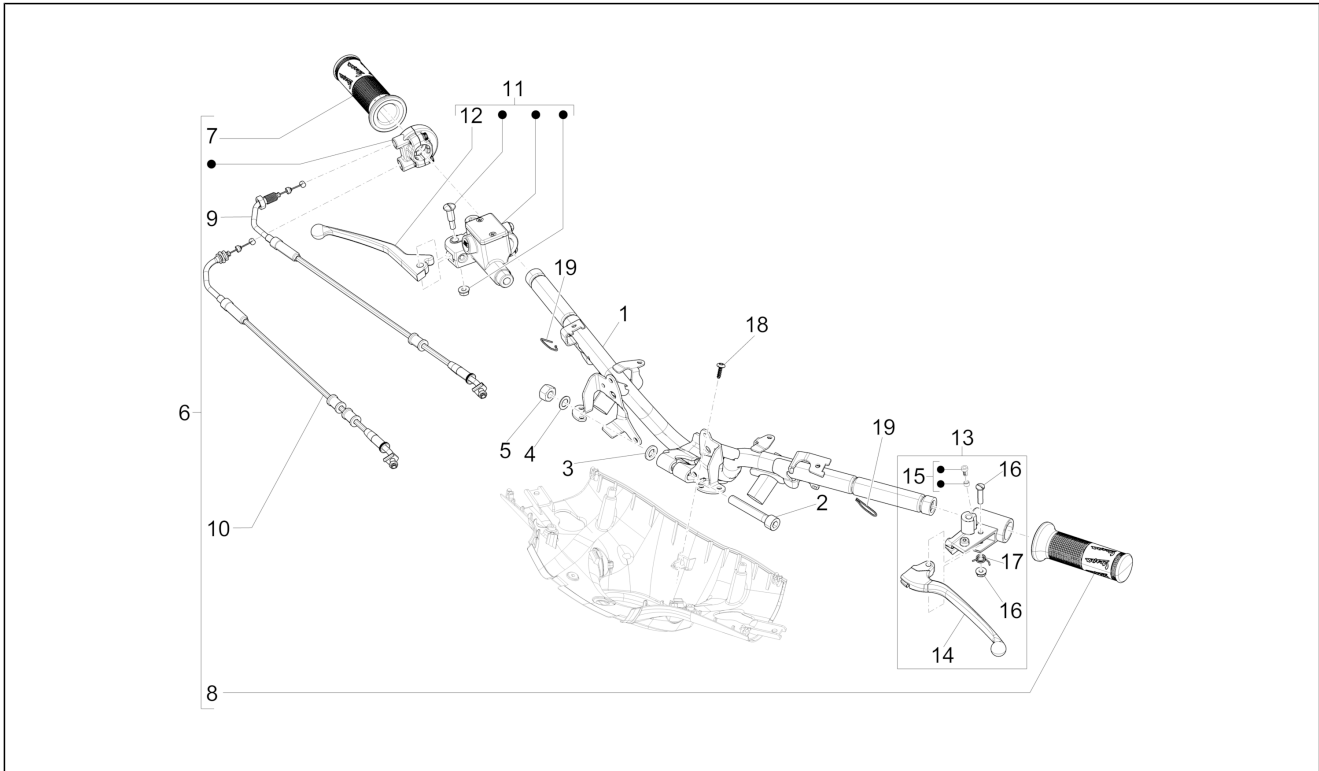

Vespa Primavera 150
EVPR000EX5 Vespa Primavera 150 4T 3V IGET ABS-NOABS
E2-E3-E4 2016 - 2019 (APAC)

Chassis prefix: RP8M8222, RP8M8221,
RP8M8241, RP8M8242
Engine prefix: M828M, M826M, M82CM,
M82GM

Group	Handlebars/Steering
Code	03.06
Description	Handlebars - Master cil.
Service	1

Pos.	Code	Description	Qty	Variants
				Country:Thailand[TH] Colour:BLACK[79/A] Model version:ABS Version[ABS] Country:Thailand[TH] Colour:White[544] Model version:ABS Version[ABS] Country:Thailand[TH] Colour:Silk grey[701/C] Model version:ABS Version[ABS] Country:Thailand[TH] Colour:DRAGON RED[894] Model version:ABS Version[ABS] Country:Thailand[TH] Colour:White[544] Model version:ABS Version[ABS] Country:Taiwan[TN] Colour:[283/A] Model version:ABS Version[ABS] Country:Indonesia[ID] Colour:White[544] Model version:ABS Version[ABS] Country:Indonesia[ID] Colour:Midnight Blue[222/A] Model version:ABS Version[ABS] Country:Indonesia[ID] Colour:Silk grey[701/C] Model version:ABS Version[ABS] Country:Indonesia[ID] Colour:BLACK[79/A] Model version:ABS Version[ABS] Country:Indonesia[ID] Colour:DRAGON RED[894] Model version:ABS Version[ABS] Country:Indonesia[ID] Colour:BLACK[79/A] Model version:ABS Version[ABS] Country:Australia[AU] Colour:Competition Black[98/A]