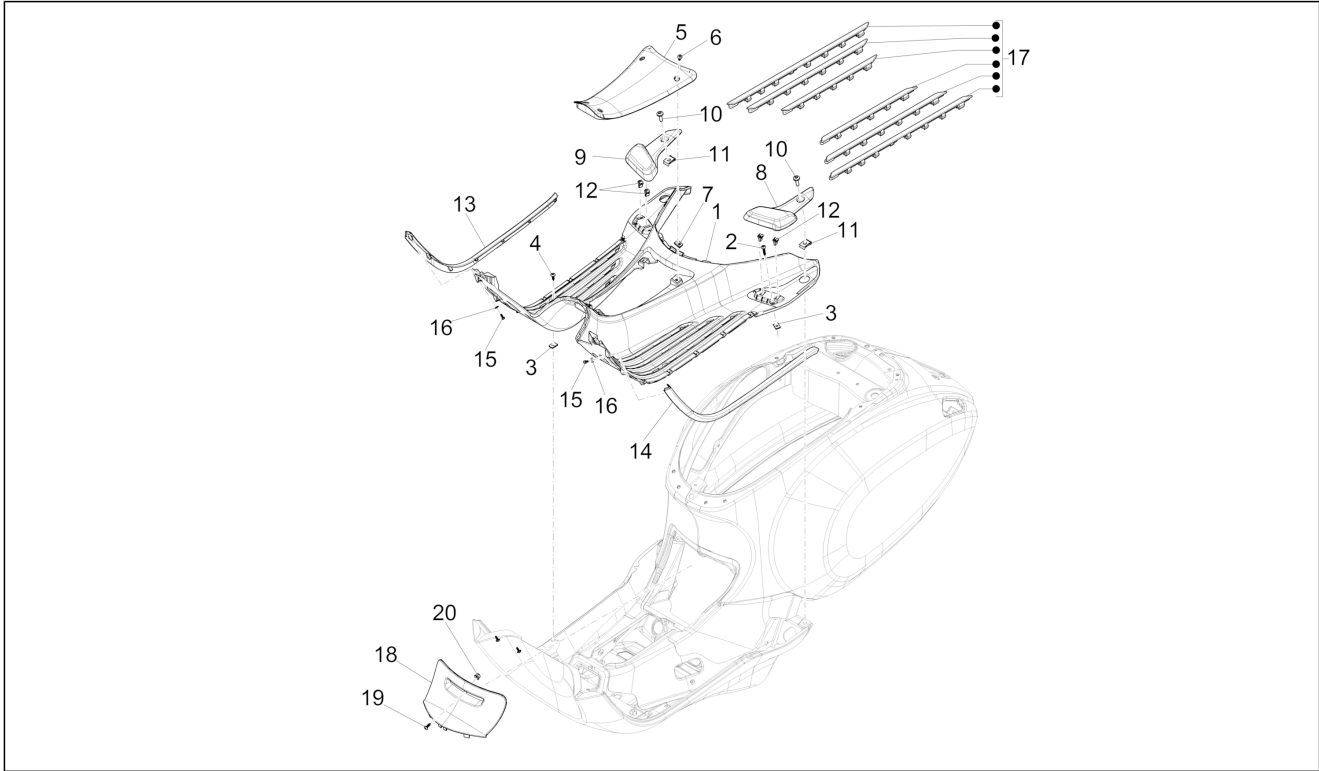

Vespa Primavera 150
EVPR000EX5 Vespa Primavera 150 4T 3V IGET ABS-NOABS
E2-E3-E4 2016 - 2019 (APAC)

Chassis prefix: RP8M8222, RP8M8221,
RP8M8241, RP8M8242
Engine prefix: M828M, M826M, M82CM,
M82GM

Group	Frame - Plastic parts - Coachwork
Code	02.31
Description	Central cover - Footrests
Service	1

Pos.	Code	Description	Qty	Variants
				Country:Export Version[EX] Model version:70° Version[70°] ABS Version[ABS] Colour:Midnight Blue[222/A] Country:Australia[AU] Model version:ABS Version[ABS] Colour:White[544] Model version:No ABS Version[NO ABS] Country:Indonesia[ID] Colour:White[544] Country:China[CN] Model version:ABS Version[ABS] Colour:D05 - Blue glossy VN[D05] Model version:ABS Version[ABS] Country:Export Version[EX] Colour:D05 - Blue glossy VN[D05] Model version:ABS Version[ABS] Country:China[CN] Colour:D05 - Blue glossy VN[D05] Model version:ABS Version[ABS] Country:Australia[AU] Colour:D05 - Blue glossy VN[D05] Model version:ABS Version[ABS] Country:Japan[JP] Colour:D05 - Blue glossy VN[D05] Model version:ABS Version[ABS] Country:Indonesia[ID] Colour:Beige unique 518/A[518/A] Model version:ABS Version[ABS] Country:Indonesia[ID] Colour:Beige unique 518/A[518/A] Model version:ABS Version[ABS] Country:Japan[JP] Colour:Beige unique 518/A[518/A] Model version:ABS Version[ABS] Country:Australia[AU] Colour:Silk grey[701/C] Model version:ABS Version[ABS] Country:Export Version[EX]