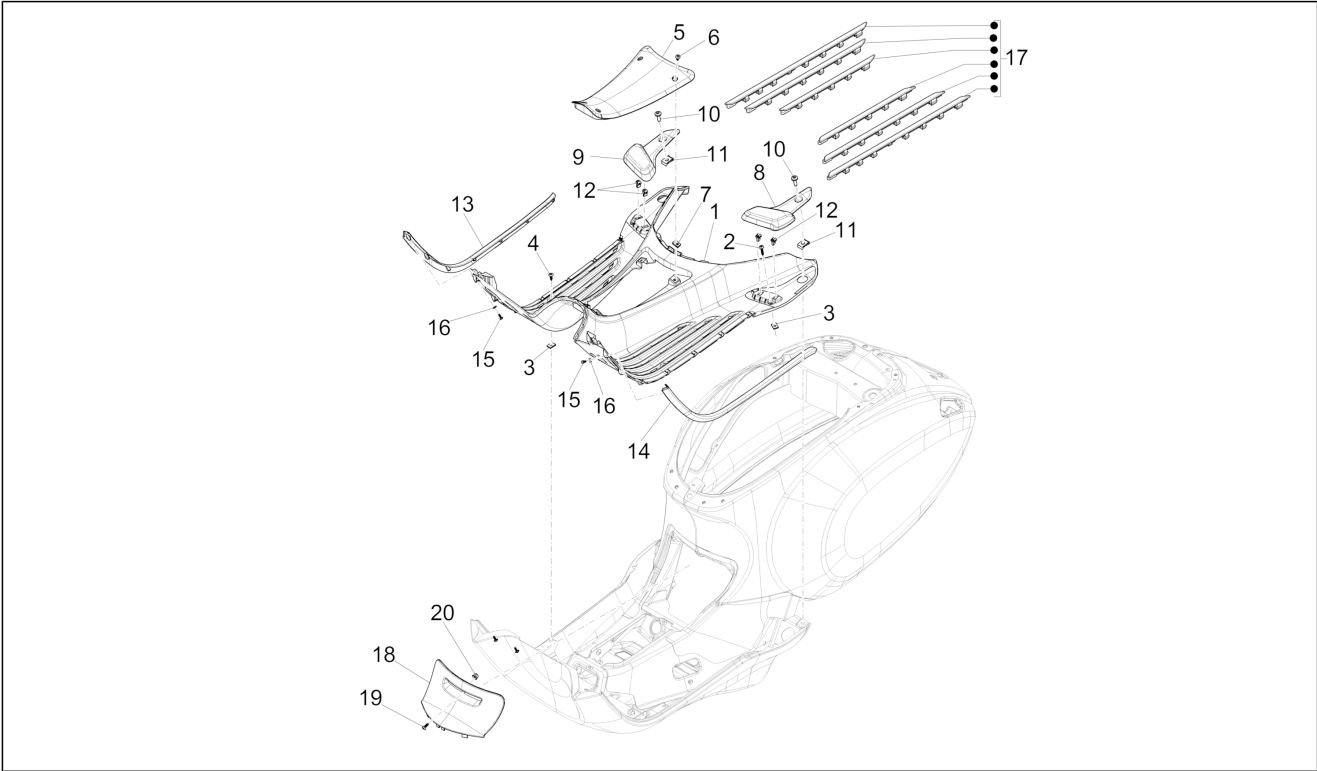

Vespa Primavera 150
EVPR000EX5 Vespa Primavera 150 4T 3V IGET ABS-NOABS
E2-E3-E4 2016 - 2019 (APAC)

Chassis prefix: RP8M8222, RP8M8221,
RP8M8241, RP8M8242
Engine prefix: M828M, M826M, M82CM,
M82GM

Group	Frame - Plastic parts - Coachwork
Code	02.31
Description	Central cover - Footrests
Service	1

Pos.	Code	Description	Qty	Variants
				Country:Australia[AU] Colour:DRAGON RED[894] Model version:ABS Version[ABS] Country:Australia[AU] Colour:White[544] Model version:ABS Version[ABS] Country:Thailand[TH] Colour:Midnight Blue[222/A] Model version:ABS Version[ABS] Country:Export Version[EX] Colour:DRAGON RED[894] Model version:ABS Version[ABS] Country:Thailand[TH] Colour:Silk grey[701/C] Model version:ABS Version[ABS] Country:Thailand[TH] Colour:BLACK[79/A] Model version:ABS Version[ABS] Country:Thailand[TH] Colour:White[544] Model version:ABS Version[ABS] Country:Thailand[TH] Colour:Silk grey[701/C] Model version:ABS Version[ABS] Country:Thailand[TH] Colour:DRAGON RED[894] Model version:ABS Version[ABS] Country:Thailand[TH] Colour:White[544] Model version:ABS Version[ABS] Country:Taiwan[TN] Colour:[283/A] Model version:ABS Version[ABS] Country:Indonesia[ID] Colour:White[544] Model version:ABS Version[ABS] Country:Indonesia[ID] Colour:Midnight Blue[222/A]