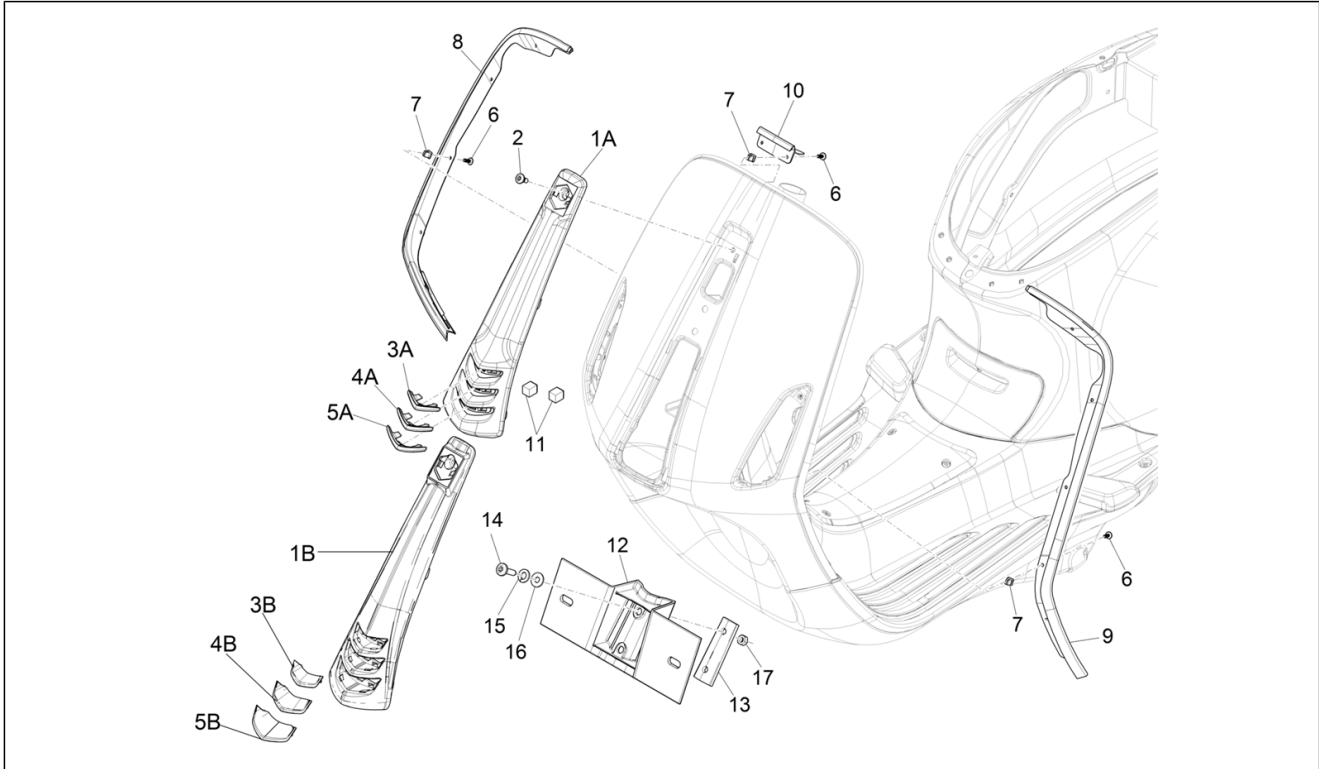

Vespa Primavera 150
EVPR000EX5 Vespa Primavera 150 4T 3V IGET ABS-NOABS
E2-E3-E4 2016 - 2019 (APAC)

Chassis prefix: RP8M8222, RP8M8221,
RP8M8241, RP8M8242
Engine prefix: M828M, M826M, M82CM,
M82GM

Group	Frame - Plastic parts - Coachwork
Code	02.26
Description	Front shield
Service	1

Pos.	Code	Description	Qty	Variants
				Country:Export Version[EX] Model version:70° Version[70°] ABS Version[ABS] Colour:Midnight Blue[222/A] Country:Australia[AU] Model version:ABS Version[ABS] Colour:White[544] Model version:No ABS Version[NO ABS] Country:Indonesia[ID] Colour:White[544] Country:China[CN] Model version:ABS Version[ABS] Colour:D05 - Blue glossy VN[D05] Model version:ABS Version[ABS] Country:Export Version[EX] Colour:D05 - Blue glossy VN[D05] Model version:ABS Version[ABS] Country:China[CN] Colour:D05 - Blue glossy VN[D05] Model version:ABS Version[ABS] Country:Australia[AU] Colour:D05 - Blue glossy VN[D05] Model version:ABS Version[ABS] Country:Japan[JP] Colour:D05 - Blue glossy VN[D05] Model version:ABS Version[ABS] Country:Indonesia[ID] Colour:Beige unique 518/A[518/A] Model version:ABS Version[ABS] Country:Indonesia[ID] Colour:Beige unique 518/A[518/A] Model version:ABS Version[ABS] Country:Japan[JP] Colour:Beige unique 518/A[518/A] Model version:ABS Version[ABS] Country:Australia[AU] Colour:Silk grey[701/C] Model version:ABS Version[ABS] Country:Export Version[EX]