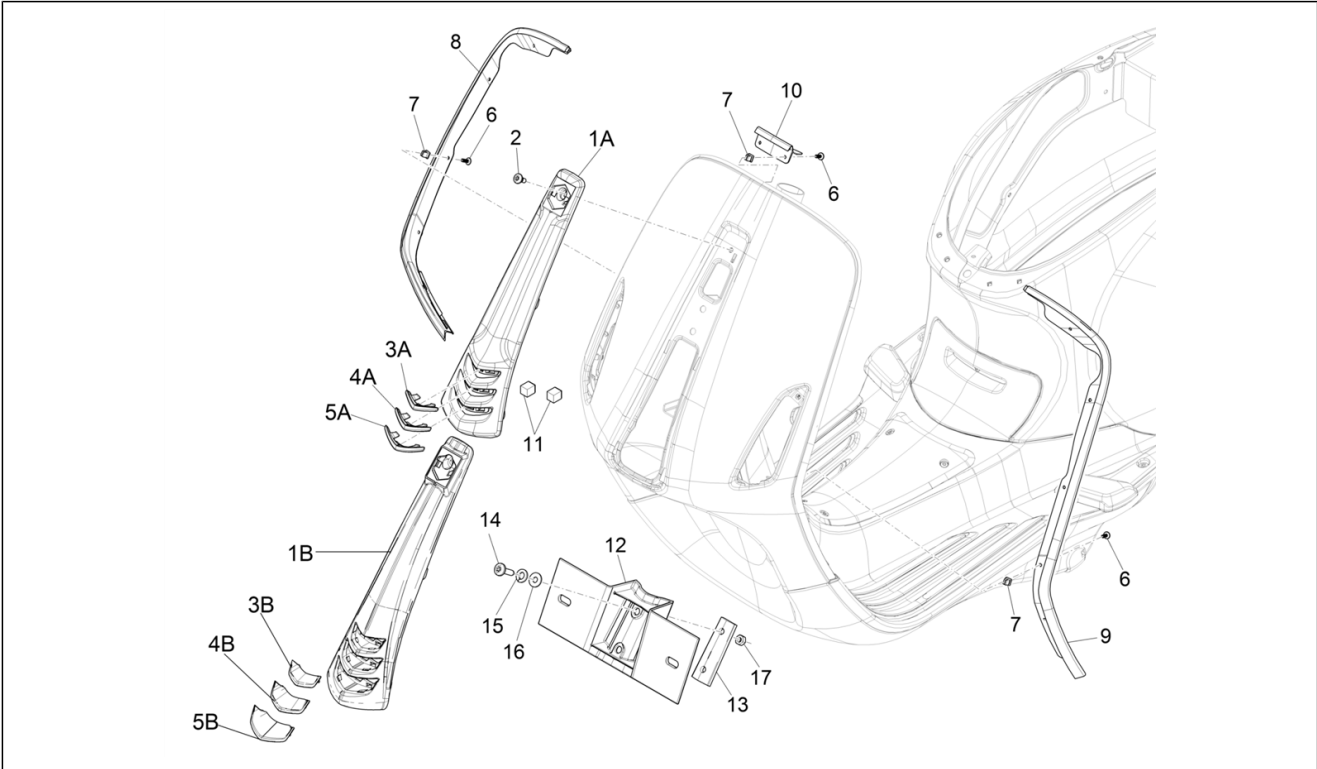

Vespa Primavera 150
EVPR000EX5 Vespa Primavera 150 4T 3V IGET ABS-NOABS
E2-E3-E4 2016 - 2019 (APAC)

Chassis prefix: RP8M8222, RP8M8221,
RP8M8241, RP8M8242
Engine prefix: M828M, M826M, M82CM,
M82GM

Group	Frame - Plastic parts - Coachwork
Code	02.26
Description	Front shield
Service	1

Pos.	Code	Description	Qty	Variants
				Colour:BLACK[79/A] Model version:ABS Version[ABS] Country:Australia[AU] Colour:White[544] Model version:ABS Version[ABS] Country:Japan[JP] Colour:Midnight Blue[222/A] Model version:ABS Version[ABS] Country:Japan[JP] Colour:Silk grey[701/C] Model version:ABS Version[ABS] Country:Japan[JP] Colour:Light blue 294/A[294/A] Model version:ABS Version[ABS] 50° Version[50] Country:Taiwan[TN] Colour:Light blue 294/A[294/A] Model version:ABS Version[ABS] 50° Version[50] Country:Thailand[TH] Colour:Light blue 294/A[294/A] Model version:ABS Version[ABS] 50° Version[50] Country:Indonesia[ID] Colour:Light blue 294/A[294/A] Model version:ABS Version[ABS] 50° Version[50] Country:Export Version[EX] Colour:Light blue 294/A[294/A] Model version:ABS Version[ABS] 50° Version[50] Country:China[CN] Colour:Light blue 294/A[294/A] Model version:ABS Version[ABS] 50° Version[50] Country:Australia[AU] Colour:D05 - Blue glossy VN[D05] Model version:ABS Version[ABS] Country:Thailand[TH] Colour:White[544] Model version:ABS Version[ABS] Country:Indonesia[ID] Colour:BLACK[79/A] Model version:ABS Version[ABS]