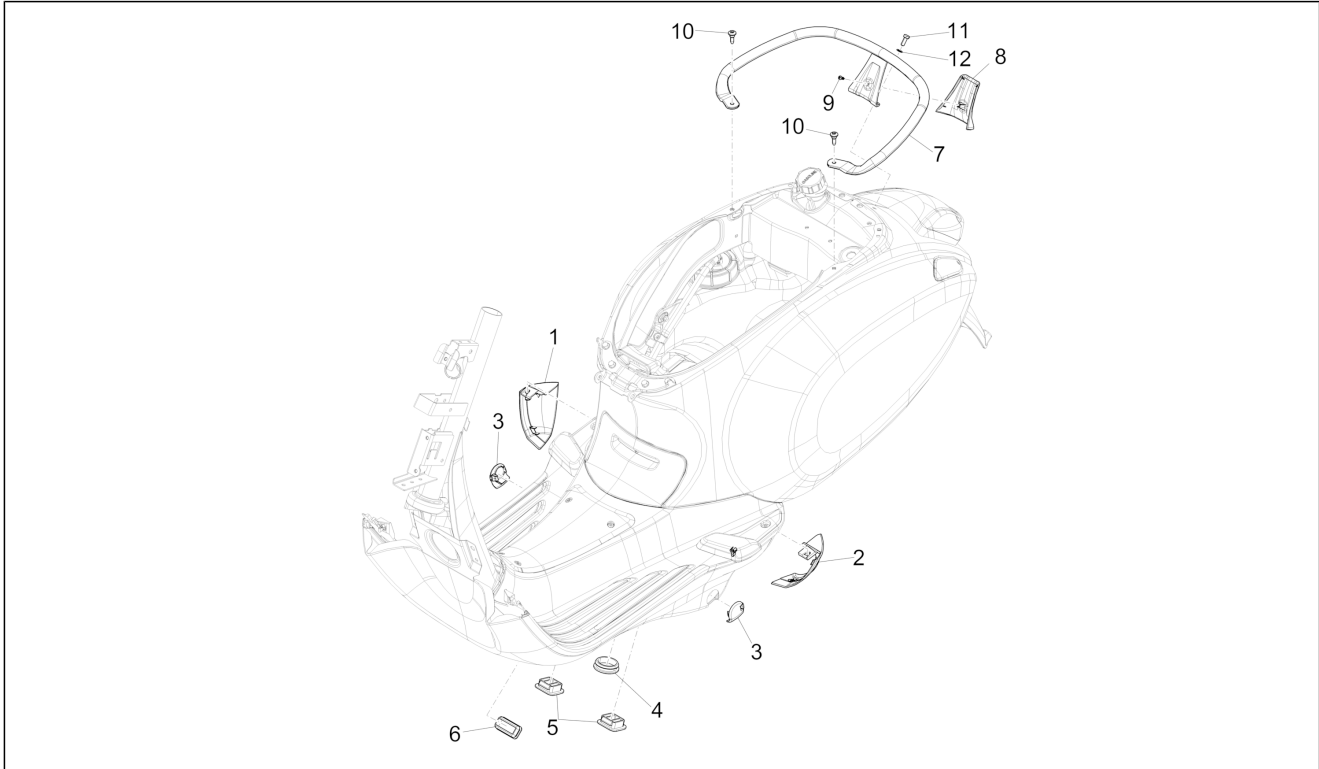

Vespa Primavera 150
EVPR000EX5 Vespa Primavera 150 4T 3V IGET ABS-NOABS
E2-E3-E4 2016 - 2019 (APAC)

Chassis prefix: RP8M8222, RP8M8221,
RP8M8241, RP8M8242
Engine prefix: M828M, M826M, M82CM,
M82GM

Group	Frame - Plastic parts - Coachwork
Code	02.32
Description	Side cover - Spoiler
Service	1

Pos.	Code	Description	Qty	Variants
				Colour:Beige unique 518/A[518/A] Model version:ABS Version[ABS] Country:Australia[AU] Colour:Beige unique 518/A[518/A] Model version:ABS Version[ABS] Country:Thailand[TH] Colour:Beige unique 518/A[518/A] Model version:ABS Version[ABS] Country:Export Version[EX] Colour:Beige unique 518/A[518/A] Model version:ABS Version[ABS] Country:China[CN] Colour:Beige unique 518/A[518/A] Model version:ABS Version[ABS] Country:Taiwan[TN]
2		Left-hand spoiler terminal	1	Colour:DRAGON RED[894] Country:China[CN] Model version:ABS Version[ABS] Colour:DRAGON RED[894] Model version:No ABS Version[NO ABS] Country:Indonesia[ID] Colour:DRAGON RED[894] Model version:ABS Version[ABS] Country:Taiwan[TN] Colour:DRAGON RED[894] Country:Australia[AU] Model version:ABS Version[ABS] Colour:DRAGON RED[894] Model version:ABS Version[ABS] Country:Export Version[EX] Colour:DRAGON RED[894] Country:Taiwan[TN] Model version:ABS Version[ABS] Colour:DRAGON RED[894] Model version:ABS Version[ABS] Country:Indonesia[ID] Colour:DRAGON RED[894]