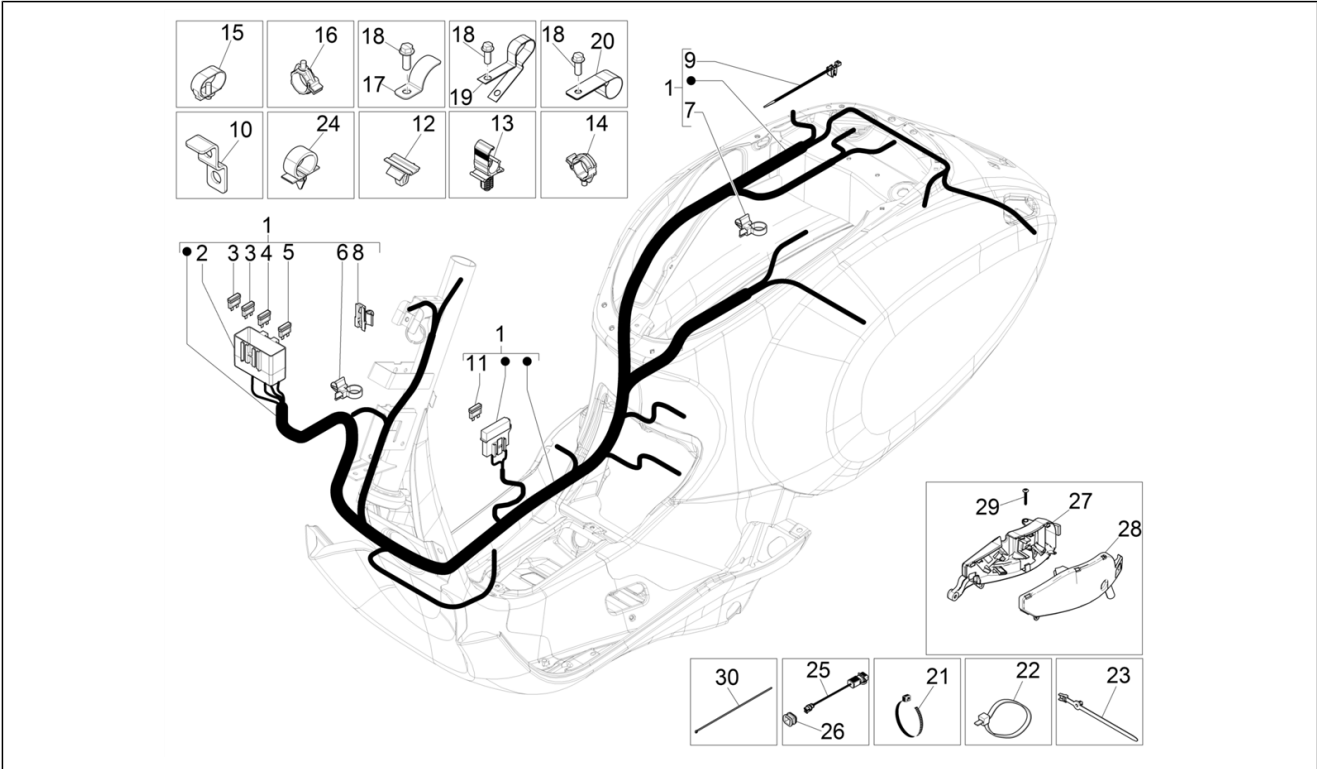

Vespa Primavera 150
EVPR000EX5 Vespa Primavera 150 4T 3V IGET ABS-NOABS
E2-E3-E4 2016 - 2019 (APAC)

Chassis prefix: RP8M8222, RP8M8221,
RP8M8241, RP8M8242
Engine prefix: M828M, M826M, M82CM,
M82GM

Group	Electrical system
Code	06.08
Description	Main cable harness
Service	1

Pos.	Code	Description	Qty	Variants
				Model version:ABS Version[ABS] 50° Version[50] Country:Indonesia[ID] Colour:Light blue 294/A[294/A] Model version:ABS Version[ABS] 50° Version[50] Country:Export Version[EX] Colour:Light blue 294/A[294/A] Model version:ABS Version[ABS] 50° Version[50] Country:Australia[AU] Colour:D05 - Blue glossy VN[D05] Model version:ABS Version[ABS] Country:Thailand[TH] Colour:White[544] Model version:ABS Version[ABS] "Sport" version[S] Country:Thailand[TH] Colour:BLACK[79/A] Model version:ABS Version[ABS] "Sport" version[S] Country:Thailand[TH] Colour:Matte red - RW[RW] Model version:ABS Version[ABS] "Sport" version[S] Country:Thailand[TH]
1		Cable harness	1	Colour:White[544] Model version:ABS Version[ABS] Country:Taiwan[TN] Colour:Midnight Blue[222/A] Model version:ABS Version[ABS] Country:Taiwan[TN] Colour:Silk grey[701/C] Model version:ABS Version[ABS] Country:Taiwan[TN] Colour:DRAGON RED[894] Model version:ABS Version[ABS] Country:Taiwan[TN] Colour:BLACK[79/A] Model version:ABS Version[ABS] Country:Taiwan[TN] Colour:[283/A] Model version:ABS Version[ABS]