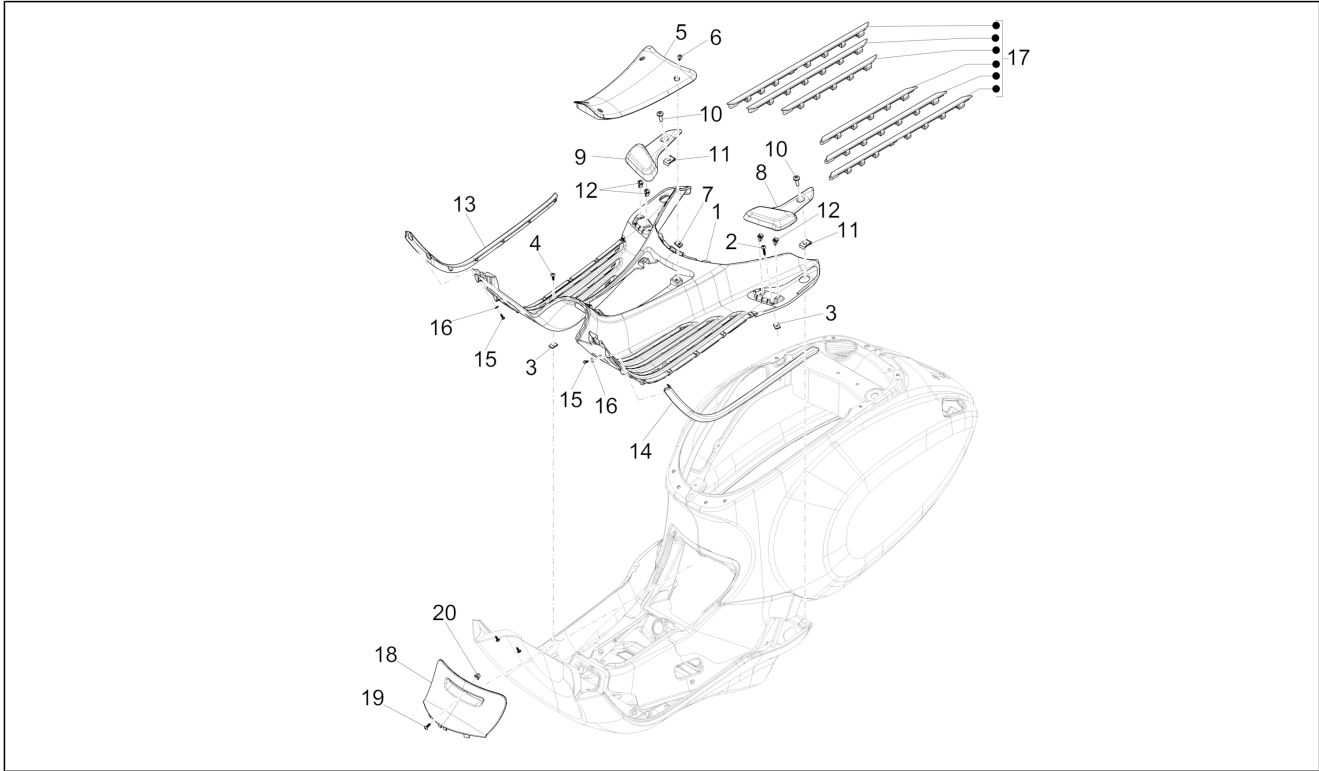

Group	Frame - Plastic parts - Coachwork
Code	02.31
Description	Central cover - Footrests
Service	1

Pos.	Code	Description	Qty	Variants
				Country:Australia[AU] Colour:D05 - Blue glossy VN[D05] Model version:ABS Version[ABS] Country:Thailand[TH] Colour:White[544] Model version:ABS Version[ABS] Country:Indonesia[ID] Colour:BLACK[79/A] Model version:ABS Version[ABS] Country:China[CN] Colour:White[544] Model version:ABS Version[ABS] Country:China[CN] Colour:DRAGON RED[894] Model version:ABS Version[ABS] Country:China[CN] Colour:White[544] Model version:ABS Version[ABS] "Sport" version[S] Country:Thailand[TH] Colour:BLACK[79/A] Model version:ABS Version[ABS] "Sport" version[S] Country:Thailand[TH] Colour:Matte red - RW[RW] Model version:ABS Version[ABS] "Sport" version[S] Country:Thailand[TH]
17		Kit strips, footboard	1	Colour:White[544] Model version:ABS Version[ABS] Yacht club version[YC] Country:Taiwan[TN] Colour:White[544] Model version:ABS Version[ABS] Yacht club version[YC] Country:Indonesia[ID] Colour:White[544] Model version:ABS Version[ABS] Yacht club version[YC] Country:Export Version[EX] Colour:White[544] Model version:ABS Version[ABS] Yacht club version[YC] Country:Australia[AU]