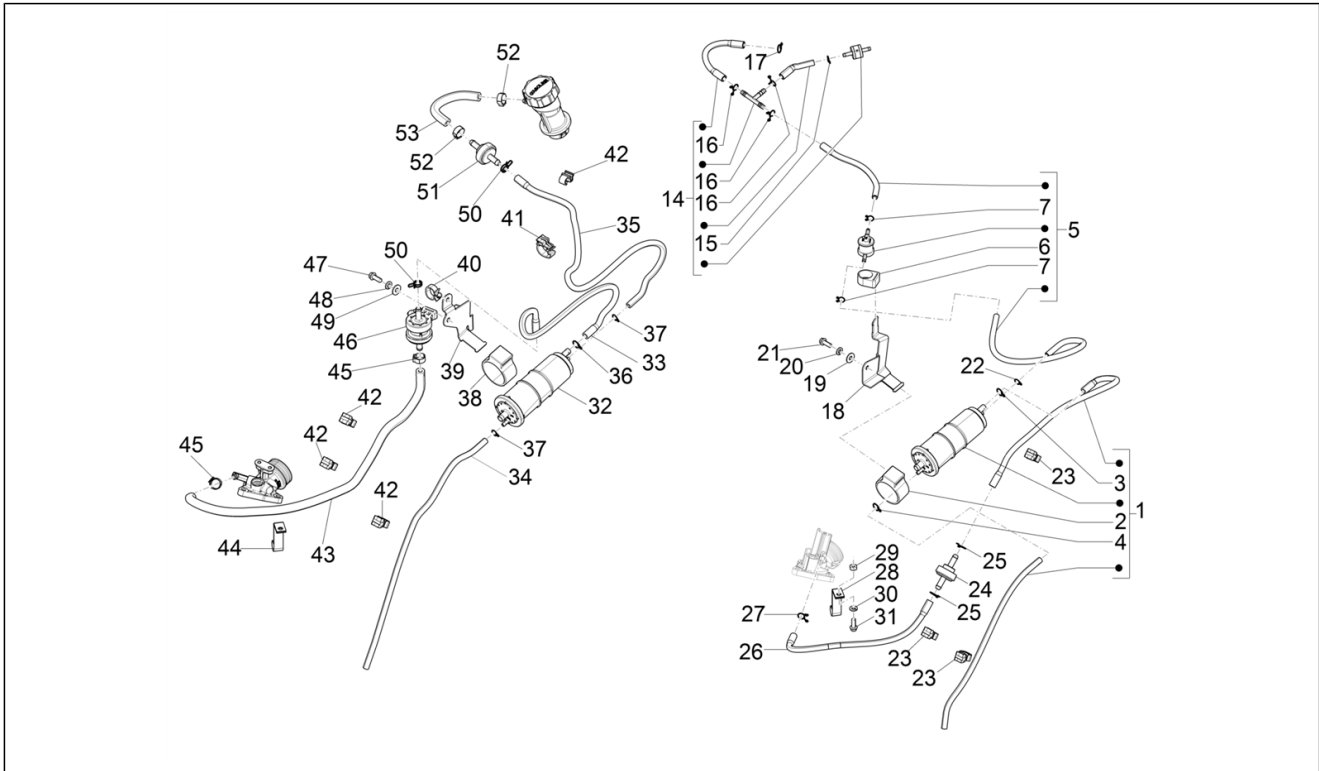

Group	Frame - Plastic parts - Coachwork
Code	02.61
Description	Anti-percolation system
Service	1

Pos.	Code	Description	Qty	Variants
35		Fuel tube	1	
36		Hose clamp	1	
37		Hose clamp	2	
38		Canister support	1	
39		Canister bracket	1	
39		Canister bracket	1	
40		Spring	1	
41		Pipes/cables retainer spring	1	
42		Spring	4	
43		pipe sae J30 R11-A o R12 1/4"	1	
44		Hose clamp	1	
45		Hose clamp	2	
46		Solenoid valve	1	
47		Screw w/ flange M6x16	1	
48		Spring washer 6,4x11,8x1	1	
49		Flat washer 16x6,5x1,5	1	
50		Hose clamp	2	
51		Pressure valve	1	
52		Hose clamp	1	
53		Sae j30 pipe L=1125 mm	1