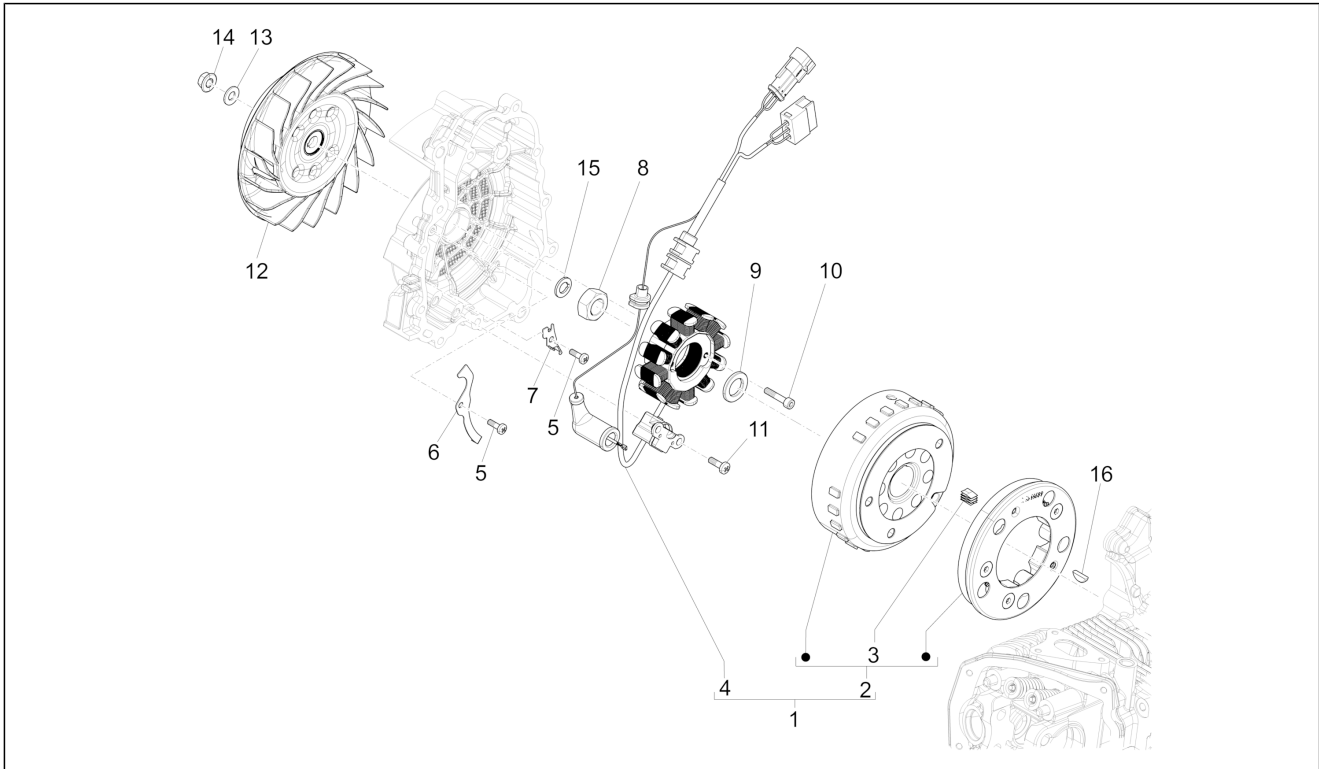

Group	Engine
Code	01.21
Description	Flywheel magneto
Service	1

Pos.	Code	Description	Qty	Variants
1		Complete magneto flywheel	1	
1		Complete magneto flywheel	1	
2		Complete freewheel rotor	1	
2		Complete freewheel rotor	1	
3		Spring	5	
4		Stator	1	
5		TCIC Screw M5x10	2	
6		Housing sheet	1	
7		Housing sheet	1	
8		Nut M16x1,25	1	
9		Belleville spring	1	
10		Hex socket screw M5x25	2	
11		TCIC Screw M5x16	2	
12		Fan	1	
13		Flat washer 15x8,4x1,5	1	
14		Flanged nut M8x1,25	1	
15		Flat washer	1	
16		Transmission key	1