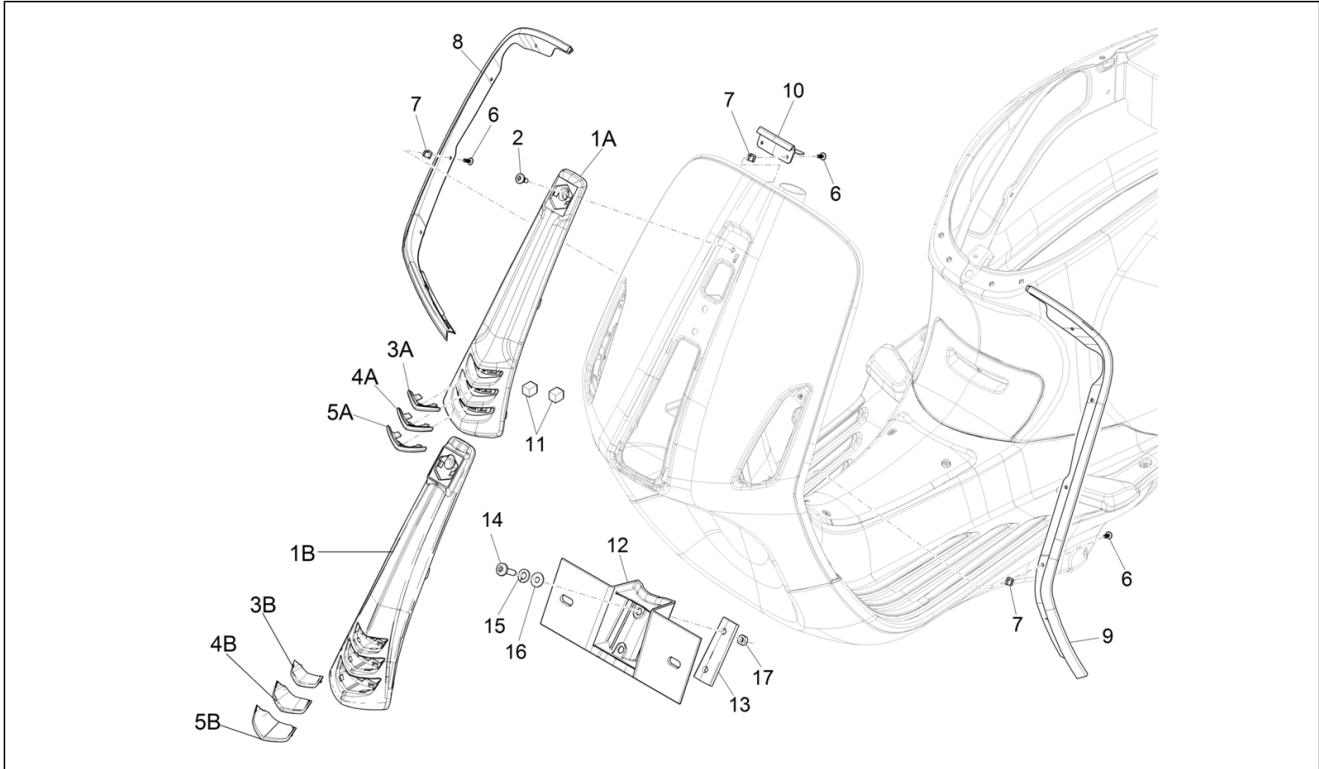

Vespa Primavera 150
EVPR000EX5 Vespa Primavera 150 4T 3V IGET ABS-NOABS
E2-E3-E4 2016 - 2019 (APAC)

Chassis prefix: RP8M8222, RP8M8221,
RP8M8241, RP8M8242
Engine prefix: M828M, M826M, M82CM,
M82GM

Group	Frame - Plastic parts - Coachwork
Code	02.26
Description	Front shield
Service	1

Pos.	Code	Description	Qty	Variants
				Model version:ABS Version[ABS] Country:Japan[JP] Colour:[283/A] Model version:ABS Version[ABS] Country:Japan[JP] Colour:White[544] Model version:ABS Version[ABS] Country:Japan[JP] Colour:BLACK[79/A] Model version:ABS Version[ABS] Country:Export Version[EX] Colour:Silk grey[701/C] Model version:ABS Version[ABS] Country:Export Version[EX] Colour:[283/A] Model version:ABS Version[ABS] Country:Export Version[EX] Colour:White[544] Model version:ABS Version[ABS] Country:Australia[AU] Colour:Midnight Blue[222/A] Model version:ABS Version[ABS] Country:Australia[AU] Colour:[283/A] Model version:ABS Version[ABS] Country:Australia[AU] Colour:DRAGON RED[894] Model version:ABS Version[ABS] Country:Australia[AU] Colour:White[544] Model version:ABS Version[ABS] Country:Thailand[TH] Colour:Midnight Blue[222/A] Model version:ABS Version[ABS] Country:Export Version[EX] Colour:DRAGON RED[894] Model version:ABS Version[ABS] Country:Thailand[TH]