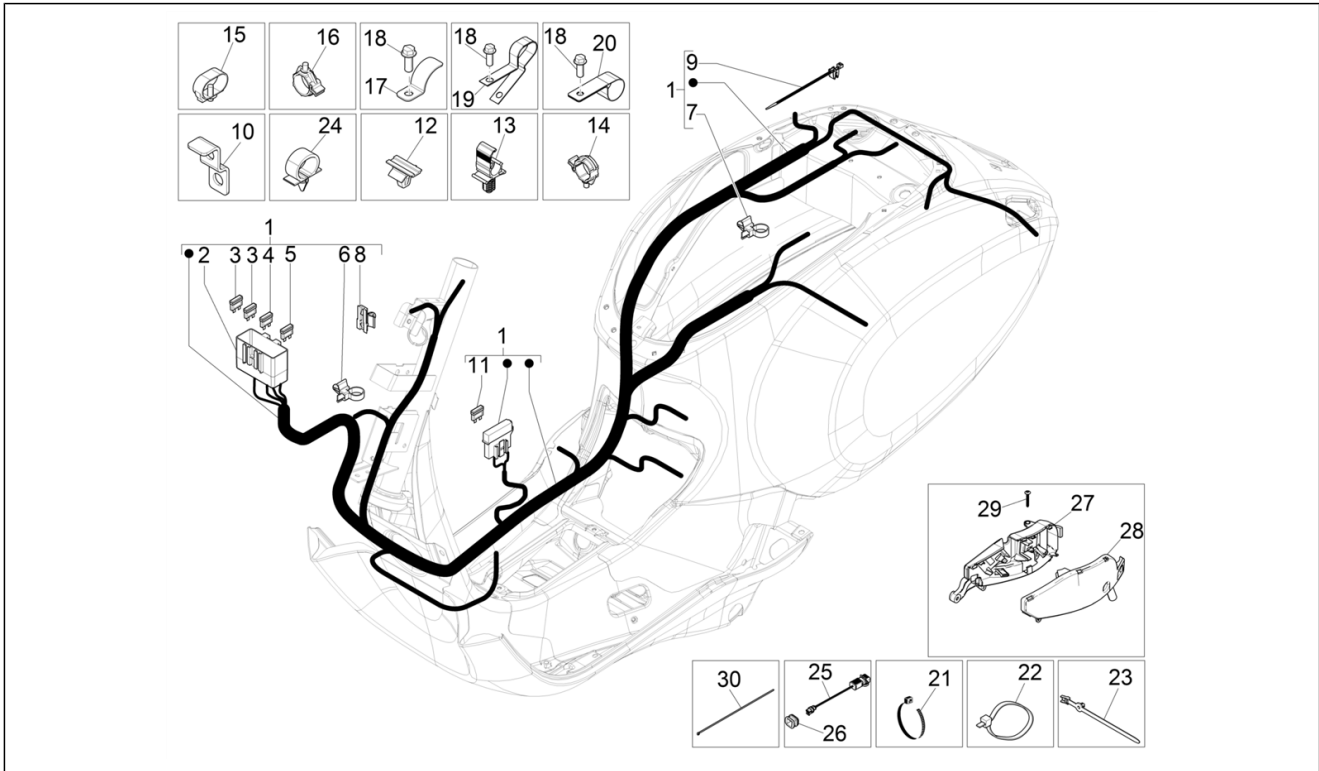

Vespa Primavera 150
EVPR000EX5 Vespa Primavera 150 4T 3V IGET ABS-NOABS
E2-E3-E4 2016 - 2019 (APAC)

Chassis prefix: RP8M8222, RP8M8221,
RP8M8241, RP8M8242
Engine prefix: M828M, M826M, M82CM,
M82GM

Group	Electrical system
Code	06.08
Description	Main cable harness
Service	1

Pos.	Code	Description	Qty	Variants
				Model version:ABS Version[ABS] Country:Taiwan[TN] Colour:BLACK[79/A] Model version:ABS Version[ABS] Country:Taiwan[TN] Colour:Beige unique 518/A[518/A] Model version:ABS Version[ABS] Country:Taiwan[TN] Colour:BLACK[79/A] Model version:ABS Version[ABS] Country:Australia[AU] Colour:White[544] Model version:ABS Version[ABS] Country:Japan[JP] Colour:Midnight Blue[222/A] Model version:ABS Version[ABS] Country:Japan[JP] Colour:Silk grey[701/C] Model version:ABS Version[ABS] Country:Japan[JP] Colour:Light blue 294/A[294/A] Model version:ABS Version[ABS] 50° Version[50] Country:Taiwan[TN] Colour:Light blue 294/A[294/A] Model version:ABS Version[ABS] 50° Version[50] Country:Thailand[TH] Colour:Light blue 294/A[294/A] Model version:ABS Version[ABS] 50° Version[50] Country:Indonesia[ID] Colour:Light blue 294/A[294/A] Model version:ABS Version[ABS] 50° Version[50] Country:Export Version[EX] Colour:Light blue 294/A[294/A] Model version:ABS Version[ABS] 50° Version[50] Country:China[CN] Colour:Light blue 294/A[294/A] Model version:ABS Version[ABS] 50° Version[50] Country:Australia[AU]