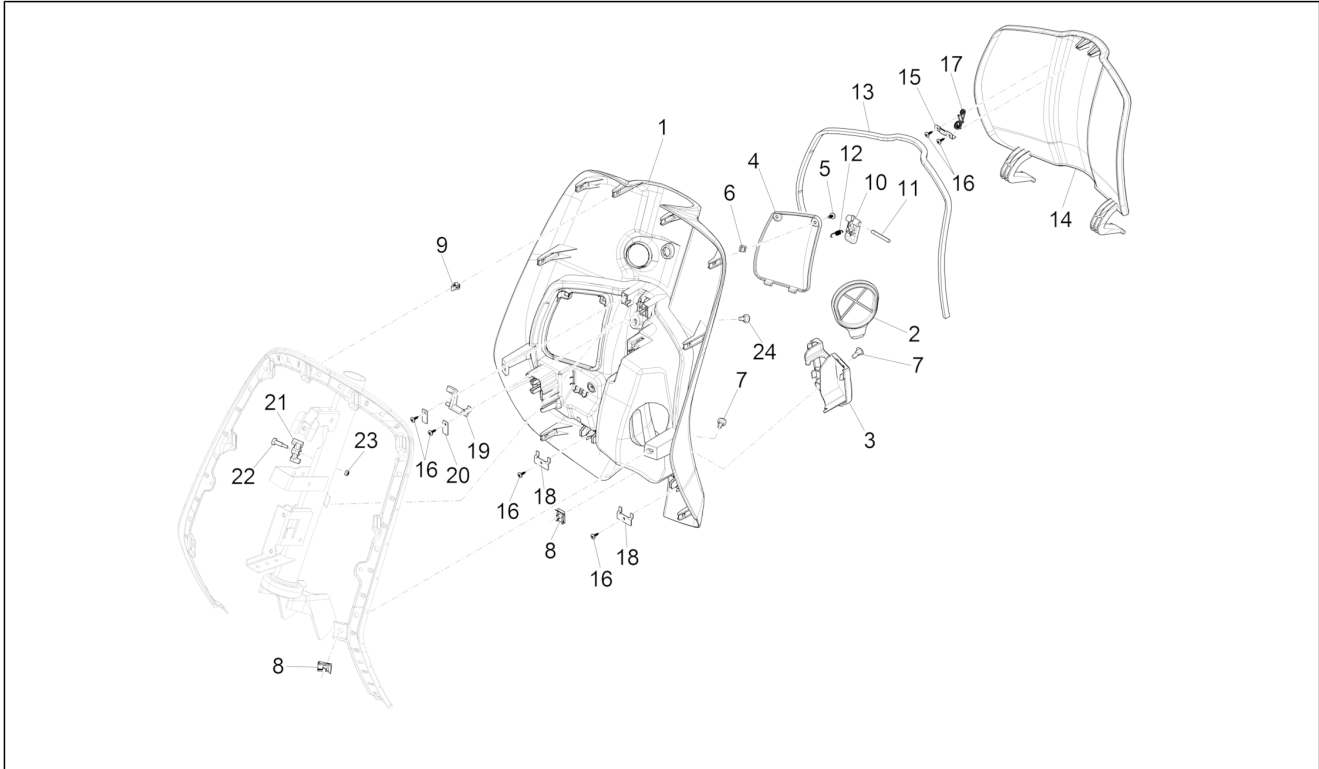

Vespa Primavera 150
EVPR000EX5 Vespa Primavera 150 4T 3V IGET ABS-NOABS
E2-E3-E4 2016 - 2019 (APAC)

Chassis prefix: RP8M8222, RP8M8221,
RP8M8241, RP8M8242
Engine prefix: M828M, M826M, M82CM,
M82GM

Group	Frame - Plastic parts - Coachwork
Code	02.30
Description	Front glove-box - Knee-guard panel
Service	1

Pos.	Code	Description	Qty	Variants
				Model version:ABS Version[ABS] Country:Taiwan[TN] Colour:Brown[135/A] Model version:ABS Version[ABS] Country:Export Version[EX] Colour:Brown[135/A] Country:Taiwan[TN] Model version:ABS Version[ABS] Colour:Competition Black[98/A] Country:China[CN] Model version:ABS Version[ABS] Colour:Competition Black[98/A] Model version:No ABS Version[NO ABS] Country:Indonesia[ID] Colour:DRAGON RED[894] Country:China[CN] Model version:ABS Version[ABS] Colour:DRAGON RED[894] Model version:No ABS Version[NO ABS] Country:Indonesia[ID] Colour:Light Blue 70° (VN)[434] Model version:No ABS Version[NO ABS] 70° Version[70°] Country:Indonesia[ID] Colour:White[544] Country:Taiwan[TN] Model version:ABS Version[ABS] Colour:White[544] Model version:ABS Version[ABS] Colour:White[544] Country:Australia[AU] Model version:ABS Version[ABS] Colour:Silk grey[701/C] Model version:No ABS Version[NO ABS] Country:Indonesia[ID] Colour:White[544] Model version:ABS Version[ABS] Country:Taiwan[TN] Colour:Midnight Blue[222/A]