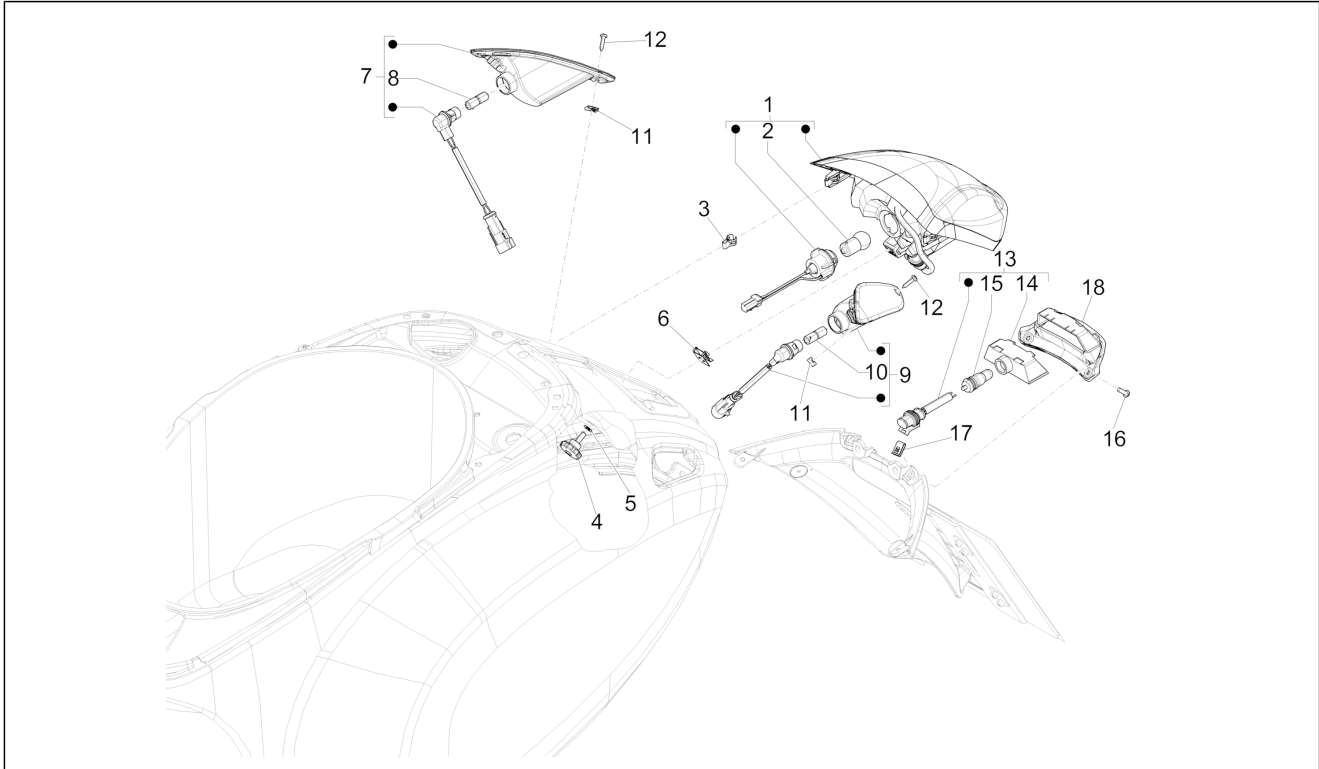

Group	Electrical system
Code	06.04
Description	Rear headlamps - Turn signal lamps
Service	1

Pos.	Code	Description	Qty	Variants
				Model version:ABS Version[ABS] Country:China[CN] Colour:Silk grey[701/C] Model version:ABS Version[ABS] Country:China[CN] Colour:White[544] Model version:ABS Version[ABS] Country:Indonesia[ID] Colour:DRAGON RED[894] Model version:ABS Version[ABS] Country:Indonesia[ID] Colour:Midnight Blue[222/A] Model version:ABS Version[ABS] Country:Japan[JP] Colour:Beige[598] Model version:ABS Version[ABS] Country:Export Version[EX] Colour:Midnight Blue[222/A] Model version:ABS Version[ABS] Country:Indonesia[ID] Colour:BLACK[79/A] Model version:ABS Version[ABS] Country:Indonesia[ID] Colour:Silk grey[701/C] Model version:ABS Version[ABS] Country:Indonesia[ID] Colour:[283/A] Model version:ABS Version[ABS] Country:Taiwan[TN] Colour:White[544] Model version:ABS Version[ABS] Yacht club version[YC] Country:China[CN] Colour:Midnight Blue[222/A] Model version:ABS Version[ABS] Country:Export Version[EX] Colour:DRAGON RED[894] Model version:ABS Version[ABS] Country:Export Version[EX]