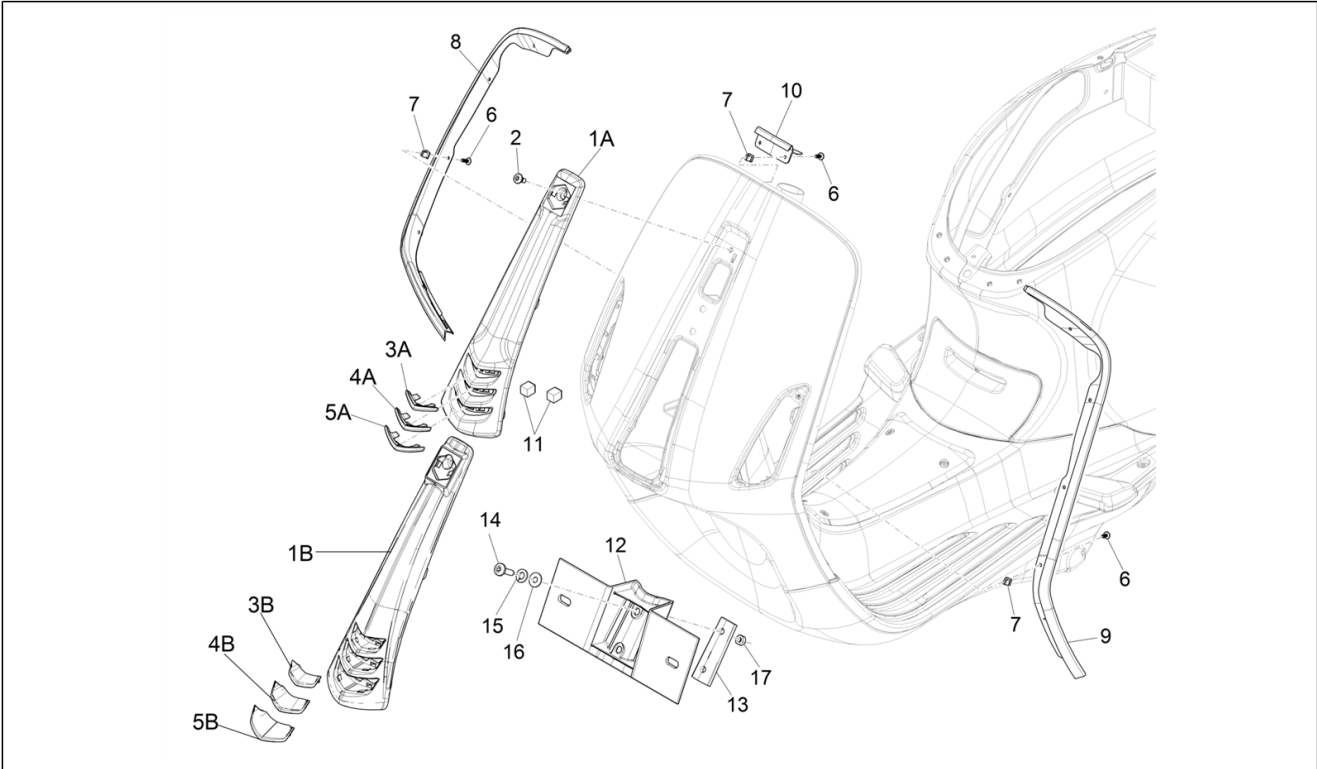

Group	Frame - Plastic parts - Coachwork
Code	02.26
Description	Front shield
Service	1

Pos.	Code	Description	Qty	Variants
				Colour:Beige unique 518/A[518/A] Model version:ABS Version[ABS] Country:Australia[AU] Colour:White[544] Model version:ABS Version[ABS] Yacht club version[YC] Country:Taiwan[TN] Colour:White[544] Model version:ABS Version[ABS] Yacht club version[YC] Country:Indonesia[ID] Colour:White[544] Model version:ABS Version[ABS] Yacht club version[YC] Country:Export Version[EX] Colour:White[544] Model version:ABS Version[ABS] Yacht club version[YC] Country:Australia[AU] Colour:White[544] Model version:ABS Version[ABS] Yacht club version[YC] Country:Japan[JP] Colour:White[544] Model version:ABS Version[ABS] Yacht club version[YC] Country:China[CN] Colour:White[544] Model version:ABS Version[ABS] Country:Export Version[EX] Colour:BLACK[79/A] Model version:ABS Version[ABS] Country:Export Version[EX] Colour:White[544] Model version:ABS Version[ABS] Country:Thailand[TH] Colour:Midnight Blue[222/A] Model version:ABS Version[ABS] Country:Export Version[EX] Colour:Silk grey[701/C] Model version:ABS Version[ABS] Country:Thailand[TH] Colour:DRAGON RED[894] Model version:ABS Version[ABS]