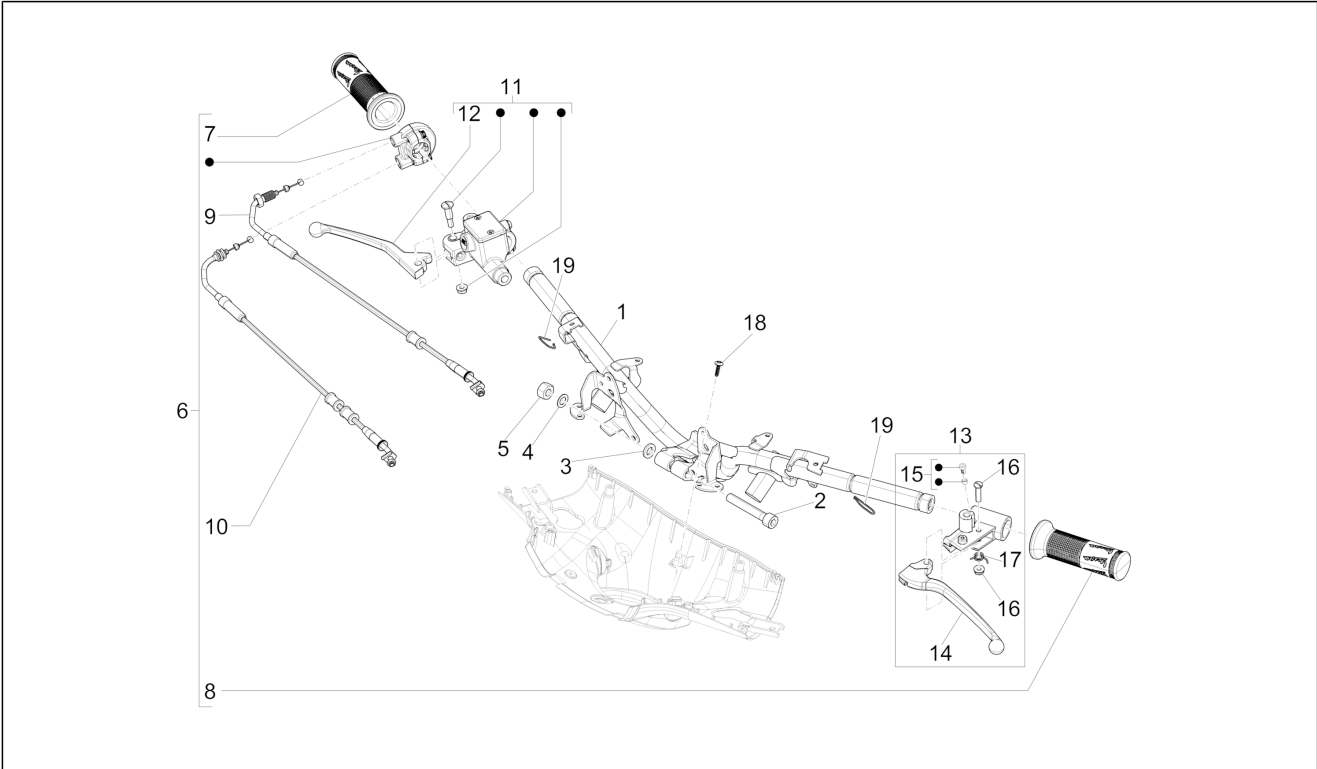

Vespa Primavera 150
EVPR000EX5 Vespa Primavera 150 4T 3V IGET ABS-NOABS
E2-E3-E4 2016 - 2019 (APAC)

Chassis prefix: RP8M8222, RP8M8221,
RP8M8241, RP8M8242
Engine prefix: M828M, M826M, M82CM,
M82GM

Group	Handlebars/Steering
Code	03.06
Description	Handlebars - Master cil.
Service	1

Pos.	Code	Description	Qty	Variants
				Colour:BLACK[79/A] Model version:ABS Version[ABS] Country:Indonesia[ID] Colour:DRAGON RED[894] Model version:ABS Version[ABS] Country:Indonesia[ID] Colour:BLACK[79/A] Model version:ABS Version[ABS] Country:Australia[AU] Colour:Competition Black[98/A] Model version:ABS Version[ABS] Country:Thailand[TH] Colour:Beige unique 518/A[518/A] Model version:ABS Version[ABS] Country:Thailand[TH] Colour:White[544] Model version:ABS Version[ABS] Country:Australia[AU] Colour:Silk grey[701/C] Model version:ABS Version[ABS] Country:Australia[AU] Colour:Beige unique 518/A[518/A] Model version:ABS Version[ABS] Country:Export Version[EX] Colour:White[544] Model version:ABS Version[ABS] Country:Taiwan[TN] Colour:White[544] Model version:ABS Version[ABS] Yacht club version[YC] Country:Thailand[TH] Colour:DRAGON RED[894] Model version:ABS Version[ABS] Country:Japan[JP] Colour:Midnight Blue[222/A] Model version:ABS Version[ABS] Country:Australia[AU] Colour:DRAGON RED[894] Model version:ABS Version[ABS]