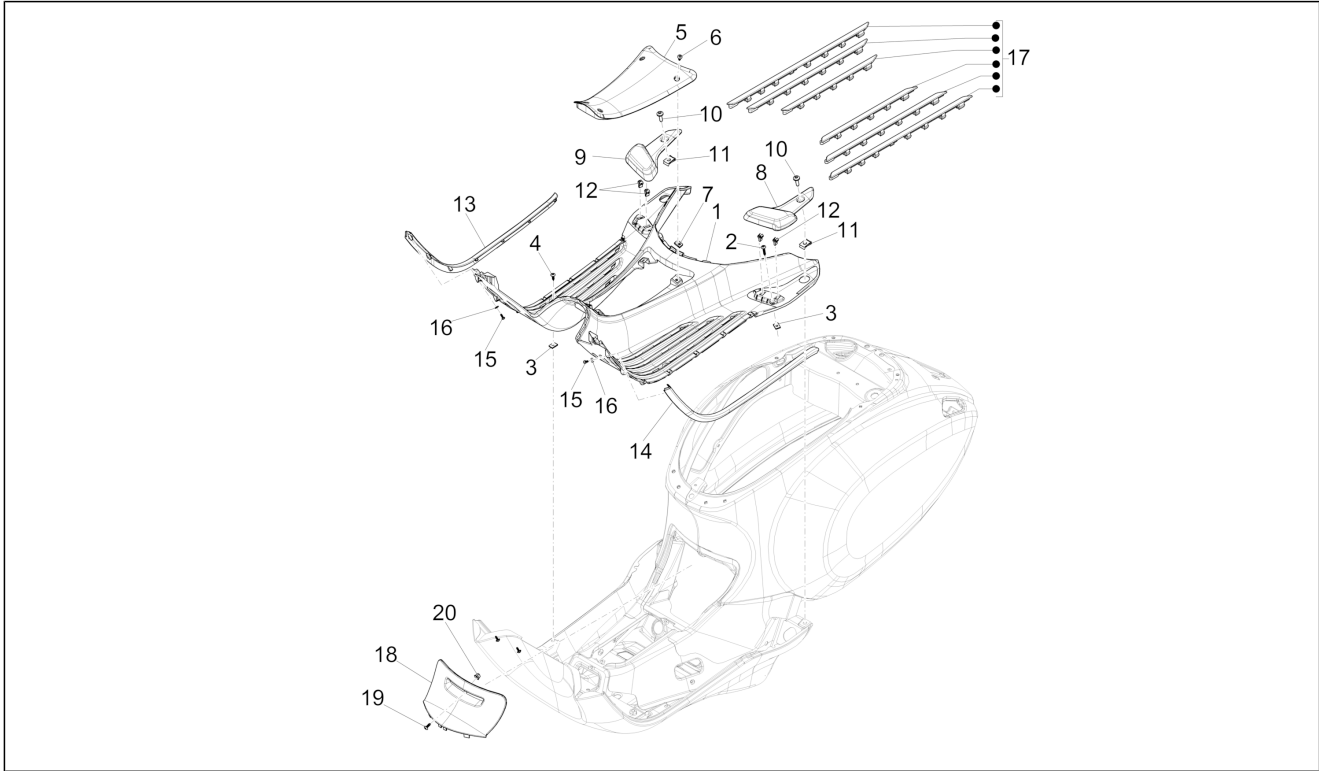

Vespa Primavera 150
EVPR000EX5 Vespa Primavera 150 4T 3V IGET ABS-NOABS
E2-E3-E4 2016 - 2019 (APAC)

Chassis prefix: RP8M8222, RP8M8221,
RP8M8241, RP8M8242
Engine prefix: M828M, M826M, M82CM,
M82GM

Group	Frame - Plastic parts - Coachwork
Code	02.31
Description	Central cover - Footrests
Service	1

Pos.	Code	Description	Qty	Variants
				Model version:ABS Version[ABS] Yacht club version[YC] Country:China[CN] Colour:White[544] Model version:ABS Version[ABS] Country:Export Version[EX] Colour:White[544] Model version:ABS Version[ABS] Country:Export Version[EX] Colour:White[544] Model version:ABS Version[ABS] Country:China[CN] Colour:White[544] Model version:ABS Version[ABS] Country:Japan[JP] Colour:White[544] Model version:ABS Version[ABS] Country:Australia[AU] Colour:White[544] Model version:ABS Version[ABS] Country:Thailand[TH] Colour:White[544] Model version:ABS Version[ABS] Country:Thailand[TH] Colour:White[544] Model version:ABS Version[ABS] Country:Taiwan[TN] Colour:White[544] Model version:ABS Version[ABS] Country:Indonesia[ID] Colour:White[544] Model version:ABS Version[ABS] Country:Australia[AU] Colour:White[544] Model version:ABS Version[ABS] Country:Taiwan[TN] Colour:White[544] Model version:ABS Version[ABS] Yacht club version[YC] Country:Thailand[TH]