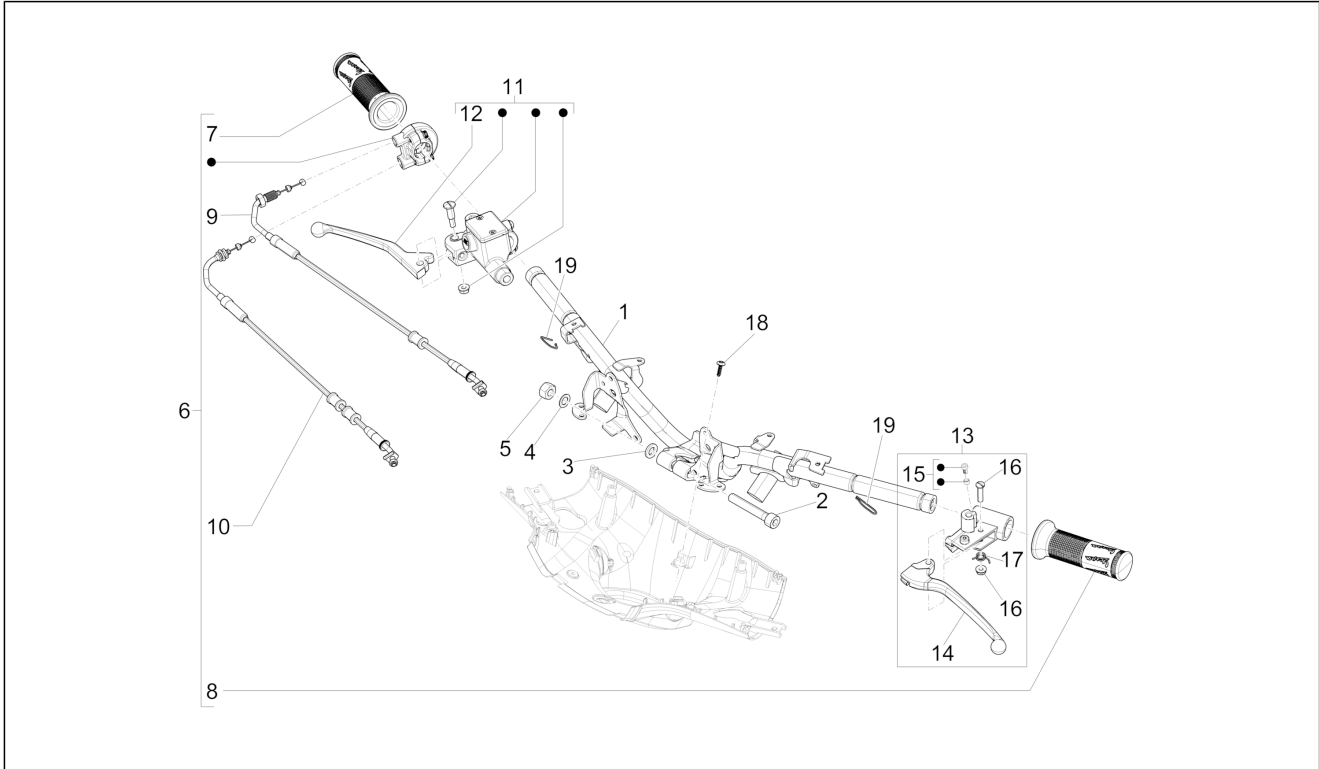

Vespa Primavera 150
EVPR000EX5 Vespa Primavera 150 4T 3V IGET ABS-NOABS
E2-E3-E4 2016 - 2019 (APAC)

Chassis prefix: RP8M8222, RP8M8221,
RP8M8241, RP8M8242
Engine prefix: M828M, M826M, M82CM,
M82GM

Group	Handlebars/Steering
Code	03.06
Description	Handlebars - Master cil.
Service	1

Pos.	Code	Description	Qty	Variants
				Country:Taiwan[TN] Colour:Midnight Blue[222/A] Country:China[CN] Model version:ABS Version[ABS] Colour:Midnight Blue[222/A] Model version:No ABS Version[NO ABS] Country:Indonesia[ID] Colour:Midnight Blue[222/A] Country:Taiwan[TN] Model version:ABS Version[ABS] Colour:Silk grey[701/C] Model version:ABS Version[ABS] Country:China[CN] Colour:Light Blue 70° (VN)[434] Country:Taiwan[TN] Model version:70° Version[70°] ABS Version[ABS] Colour:Brown[135/A] Country:Australia[AU] Model version:ABS Version[ABS] Colour:Brown[135/A] Country:China[CN] Model version:ABS Version[ABS] Colour:Brown[135/A] Model version:No ABS Version[NO ABS] Country:Indonesia[ID] Colour:Competition Black[98/A] Country:Australia[AU] Model version:ABS Version[ABS] Colour:Competition Black[98/A] Model version:ABS Version[ABS] Country:Export Version[EX] Colour:Competition Black[98/A] Country:Taiwan[TN] Model version:ABS Version[ABS] Colour:DRAGON RED[894] Country:Australia[AU] Model version:ABS Version[ABS] Colour:DRAGON RED[894]