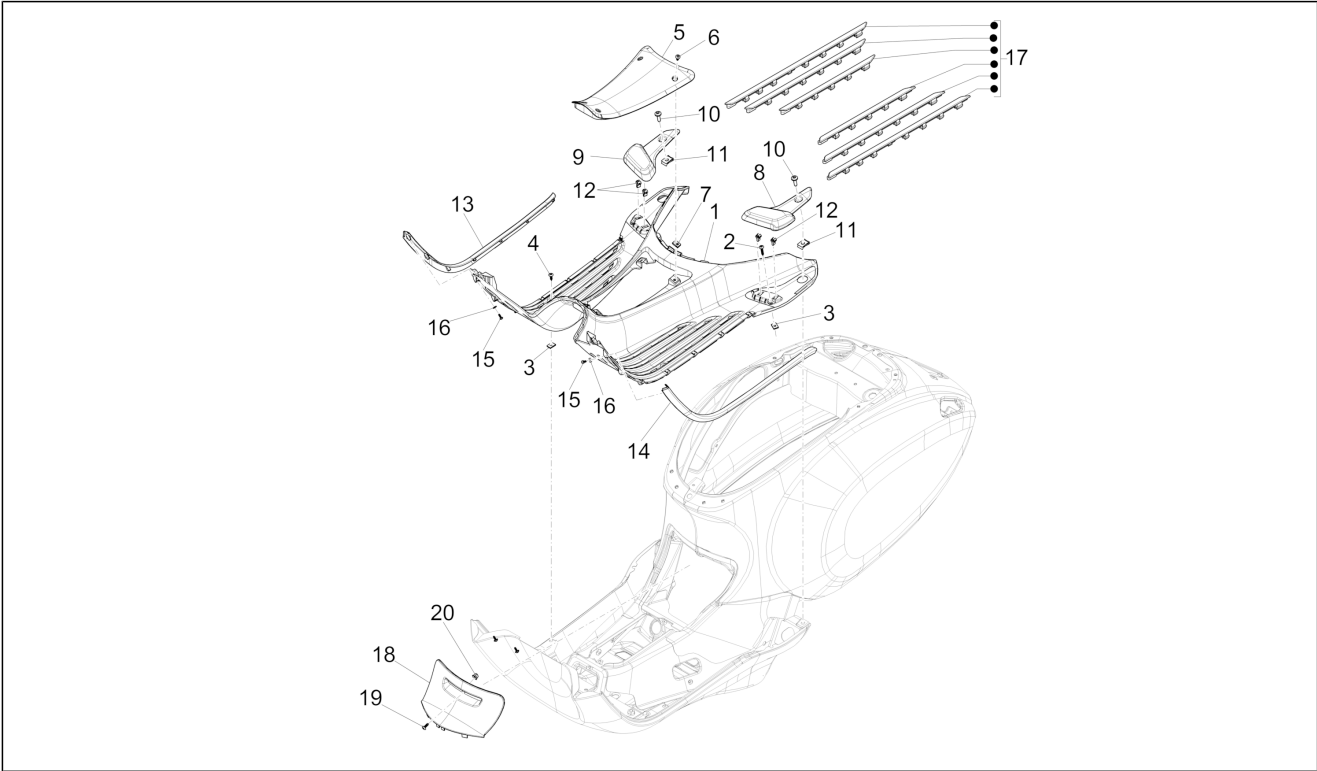

Vespa Primavera 150
EVPR000EX5 Vespa Primavera 150 4T 3V IGET ABS-NOABS
E2-E3-E4 2016 - 2019 (APAC)

Chassis prefix: RP8M8222, RP8M8221,
RP8M8241, RP8M8242
Engine prefix: M828M, M826M, M82CM,
M82GM

Group	Frame - Plastic parts - Coachwork
Code	02.31
Description	Central cover - Footrests
Service	1

Pos.	Code	Description	Qty	Variants
				Country:Australia[AU] Model version:ABS Version[ABS] Colour:Midnight Blue[222/A] Model version:ABS Version[ABS] Country:China[CN] Colour:Midnight Blue[222/A] Model version:ABS Version[ABS] Country:Japan[JP] Colour:Midnight Blue[222/A] Model version:ABS Version[ABS] Country:Indonesia[ID] Colour:Midnight Blue[222/A] Model version:ABS Version[ABS] Country:Export Version[EX] Colour:Midnight Blue[222/A] Model version:ABS Version[ABS] Country:Australia[AU] Colour:Midnight Blue[222/A] Model version:ABS Version[ABS] Country:Export Version[EX] Colour:Midnight Blue[222/A] Model version:ABS Version[ABS] Country:Indonesia[ID] Colour:Midnight Blue[222/A] Model version:ABS Version[ABS] Country:Australia[AU] Colour:Midnight Blue[222/A] Model version:ABS Version[ABS] Country:China[CN] Colour:Midnight Blue[222/A] Model version:ABS Version[ABS] Country:Taiwan[TN] Colour:Midnight Blue[222/A] Model version:ABS Version[ABS] Country:Japan[JP]
18		Painted spark plug inspection cover	1	Colour:DRAGON RED[894] Country:China[CN]