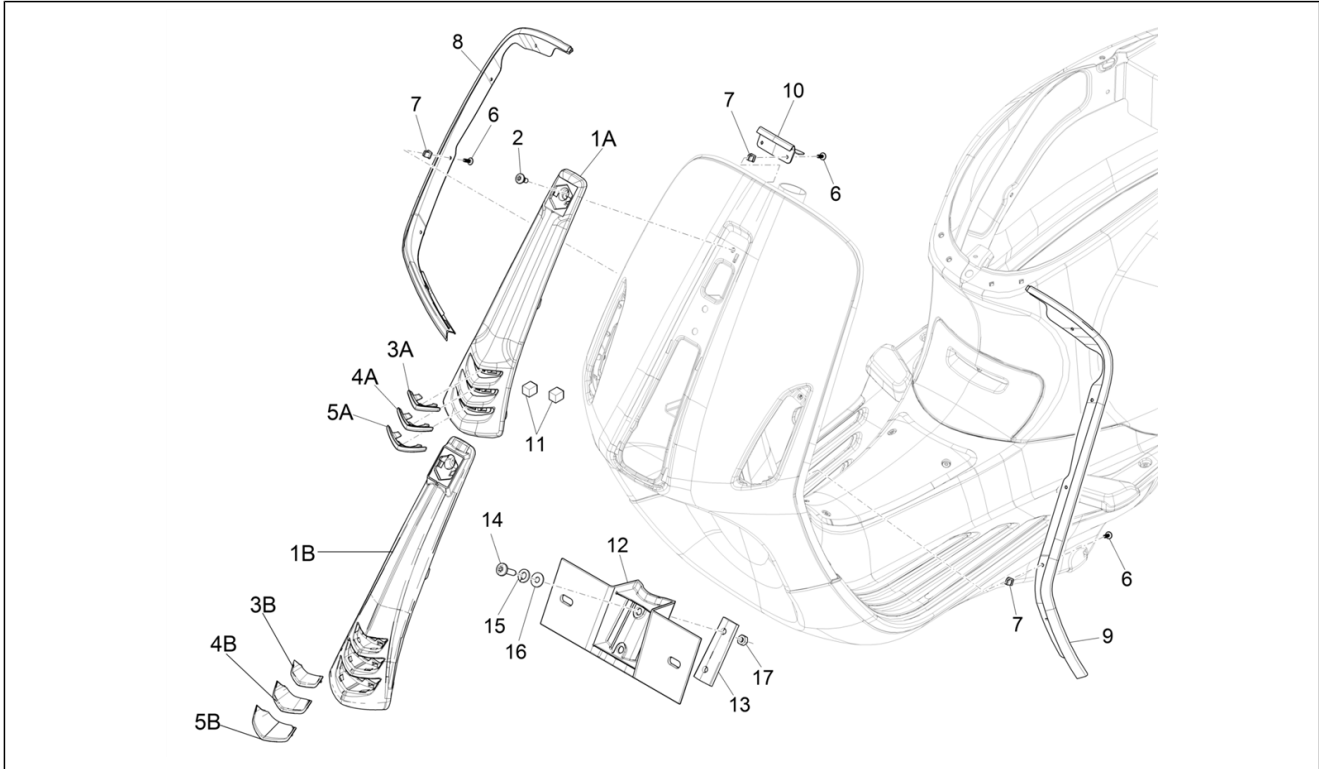

Vespa Primavera 150
EVPR000EX5 Vespa Primavera 150 4T 3V IGET ABS-NOABS
E2-E3-E4 2016 - 2019 (APAC)

Chassis prefix: RP8M8222, RP8M8221,
RP8M8241, RP8M8242
Engine prefix: M828M, M826M, M82CM,
M82GM

Group	Frame - Plastic parts - Coachwork
Code	02.26
Description	Front shield
Service	1

Pos.	Code	Description	Qty	Variants
				Colour:Beige unique 518/A[518/A] Model version:ABS Version[ABS] Country:Thailand[TH] Colour:White[544] Model version:ABS Version[ABS] Country:Australia[AU] Colour:Silk grey[701/C] Model version:ABS Version[ABS] Country:Australia[AU] Colour:Beige unique 518/A[518/A] Model version:ABS Version[ABS] Country:Export Version[EX] Colour:White[544] Model version:ABS Version[ABS] Country:Taiwan[TN] Colour:White[544] Model version:ABS Version[ABS] Yacht club version[YC] Country:Thailand[TH] Colour:DRAGON RED[894] Model version:ABS Version[ABS] Country:Japan[JP] Colour:Midnight Blue[222/A] Model version:ABS Version[ABS] Country:Australia[AU] Colour:DRAGON RED[894] Model version:ABS Version[ABS] Country:Australia[AU] Colour:BLACK[79/A] Model version:ABS Version[ABS] Country:Japan[JP] Colour:Brown 140/A[140/A] Model version:ABS Version[ABS] 50° Version[50] Country:Taiwan[TN] Colour:Brown 140/A[140/A] Model version:ABS Version[ABS] 50° Version[50] Country:Thailand[TH] Colour:Brown 140/A[140/A] Model version:ABS Version[ABS] 50° Version[50]