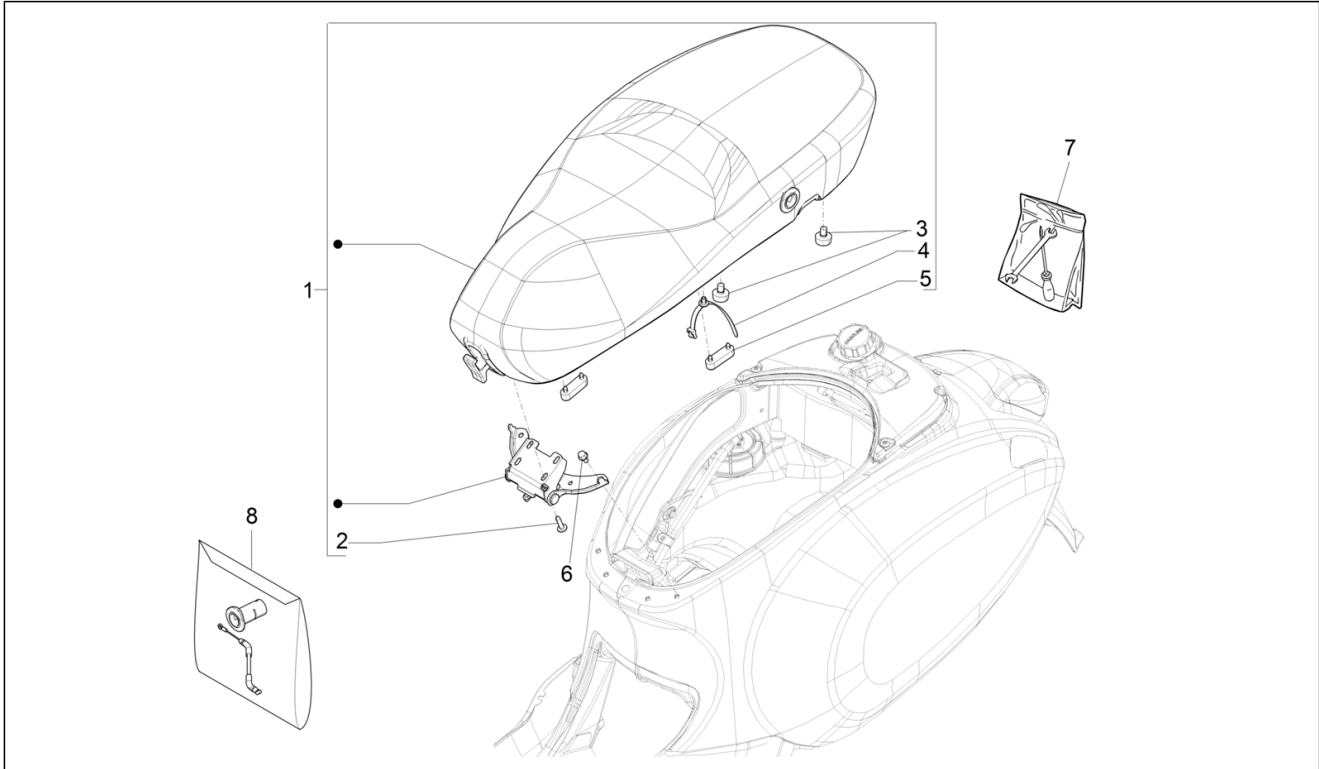

Group	Frame - Plastic parts - Coachwork
Code	02.39
Description	Saddle/seats
Service	1

Pos.	Code	Description	Qty	Variants
				Model version:ABS Version[ABS] Country:China[CN] Colour:Beige unique 518/A[518/A] Model version:ABS Version[ABS] Country:China[CN] Colour:Silk grey[701/C] Model version:ABS Version[ABS] Country:Taiwan[TN] Colour:Beige unique 518/A[518/A] Model version:ABS Version[ABS] Country:Taiwan[TN] Colour:White[544] Model version:ABS Version[ABS] Country:Japan[JP] Colour:Silk grey[701/C] Model version:ABS Version[ABS] Country:Japan[JP] Colour:White[544] Model version:ABS Version[ABS] Country:Indonesia[ID] Colour:White[544] Model version:ABS Version[ABS] Country:China[CN]
1		Saddle assembly red	1	Colour:Silk grey[701/C] Model version:ABS Version[ABS] Country:Australia[AU] Colour:Silk grey[701/C] Model version:ABS Version[ABS] Country:Taiwan[TN] Colour:Competition Black[98/A] Country:China[CN] Model version:ABS Version[ABS] Colour:Competition Black[98/A] Model version:No ABS Version[NO ABS] Country:Indonesia[ID] Colour:White[544] Country:Taiwan[TN]