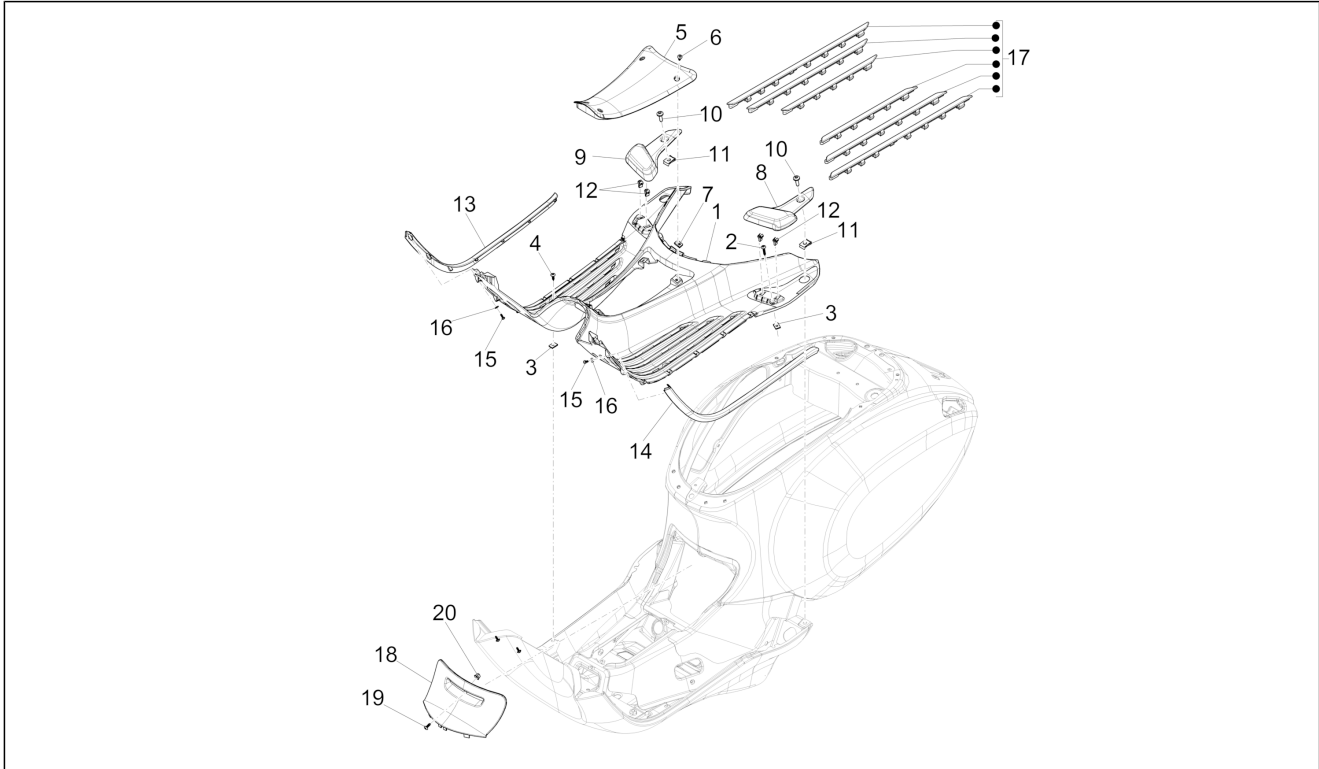

Group	Frame - Plastic parts - Coachwork
Code	02.31
Description	Central cover - Footrests
Service	1

Pos.	Code	Description	Qty	Variants
				Country:Australia[AU] Colour:Silk grey[701/C] Model version:ABS Version[ABS] Country:China[CN] Colour:Silk grey[701/C] Model version:ABS Version[ABS] Country:Taiwan[TN] Colour:Silk grey[701/C] Model version:ABS Version[ABS] Country:Japan[JP]
1		Painted footrest	1	Colour:Beige unique 518/A[518/A] Model version:ABS Version[ABS] Country:Indonesia[ID] Colour:Beige unique 518/A[518/A] Model version:ABS Version[ABS] Country:Japan[JP] Colour:Beige unique 518/A[518/A] Model version:ABS Version[ABS] Country:Australia[AU] Colour:Beige unique 518/A[518/A] Model version:ABS Version[ABS] Country:Thailand[TH] Colour:Beige unique 518/A[518/A] Model version:ABS Version[ABS] Country:China[CN] Colour:Beige unique 518/A[518/A] Model version:ABS Version[ABS] Country:Taiwan[TN]
1		Painted footrest	1	Colour:Beige[598] Model version:ABS Version[ABS] Country:Export Version[EX]
1		Footrest	1	
1		Painted footrest	1	Colour:Midnight Blue[222/A] Model version:ABS Version[ABS] Country:Export Version[EX] Colour:Midnight Blue[222/A]