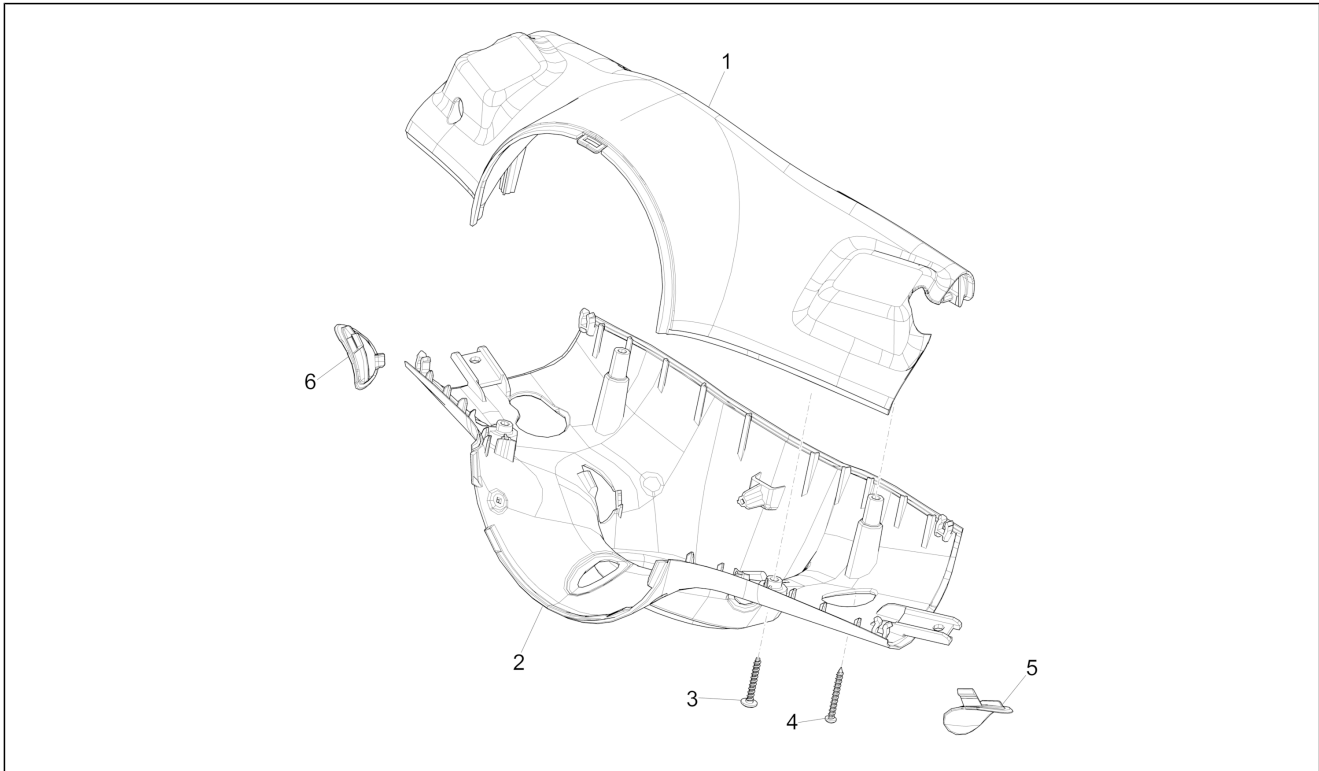

Group	Handlebars/Steering
Code	03.01
Description	Handlebars coverages
Service	1

Pos.	Code	Description	Qty	Variants
				Colour:BLACK[79/A] Model version:ABS Version[ABS] Country:Japan[JP] Colour:BLACK[79/A] Model version:ABS Version[ABS] Country:Taiwan[TN] Colour:BLACK[79/A] Model version:ABS Version[ABS] Country:Australia[AU] Colour:BLACK[79/A] Model version:ABS Version[ABS] Country:China[CN] Colour:BLACK[79/A] Model version:ABS Version[ABS] "Sport" version[S] Country:Thailand[TH]
1		Upper handlebar cover	1	Colour:Brown[135/A] Model version:ABS Version[ABS] Country:Export Version[EX] Colour:Brown[135/A] Model version:No ABS Version[NO ABS] Country:Indonesia[ID] Colour:Brown[135/A] Country:Taiwan[TN] Model version:ABS Version[ABS] Colour:Brown[135/A] Country:Australia[AU] Model version:ABS Version[ABS] Colour:Brown[135/A] Country:China[CN] Model version:ABS Version[ABS]
1		Upper handlebar cover	1	Colour:Matte red - RW[RW] Model version:ABS Version[ABS] "Sport" version[S] Country:Thailand[TH]
1		Upper handlebar cover	1	Colour:Silk grey[701/C] Model version:ABS Version[ABS] Country:Australia[AU] Colour:Silk grey[701/C]