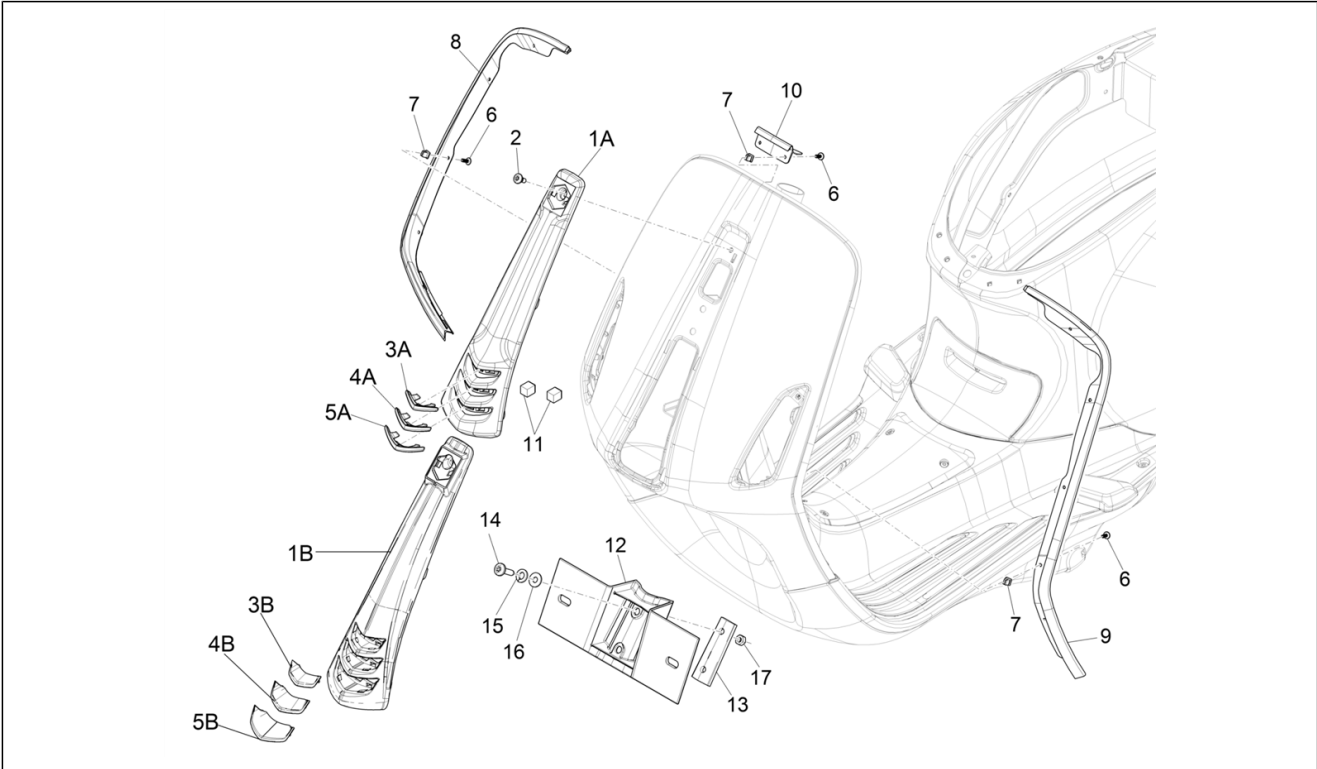

Vespa Primavera 150
EVPR000EX5 Vespa Primavera 150 4T 3V IGET ABS-NOABS
E2-E3-E4 2016 - 2019 (APAC)

Chassis prefix: RP8M8222, RP8M8221,
RP8M8241, RP8M8242
Engine prefix: M828M, M826M, M82CM,
M82GM

Group	Frame - Plastic parts - Coachwork
Code	02.26
Description	Front shield
Service	1

Pos.	Code	Description	Qty	Variants
				Country:Taiwan[TN] Colour:BLACK[79/A] Model version:ABS Version[ABS] Country:Taiwan[TN] Colour:Beige unique 518/A[518/A] Model version:ABS Version[ABS] Country:Taiwan[TN] Colour:BLACK[79/A] Model version:ABS Version[ABS] Country:Australia[AU] Colour:White[544] Model version:ABS Version[ABS] Country:Japan[JP] Colour:Midnight Blue[222/A] Model version:ABS Version[ABS] Country:Japan[JP] Colour:Silk grey[701/C] Model version:ABS Version[ABS] Country:Japan[JP] Colour:Light blue 294/A[294/A] Model version:ABS Version[ABS] 50° Version[50] Country:Taiwan[TN] Colour:Light blue 294/A[294/A] Model version:ABS Version[ABS] 50° Version[50] Country:Thailand[TH] Colour:Light blue 294/A[294/A] Model version:ABS Version[ABS] 50° Version[50] Country:Indonesia[ID] Colour:Light blue 294/A[294/A] Model version:ABS Version[ABS] 50° Version[50] Country:Export Version[EX] Colour:Light blue 294/A[294/A] Model version:ABS Version[ABS] 50° Version[50] Country:Australia[AU] Colour:D05 - Blue glossy VN[D05] Model version:ABS Version[ABS] Country:Thailand[TH] Colour:White[544]