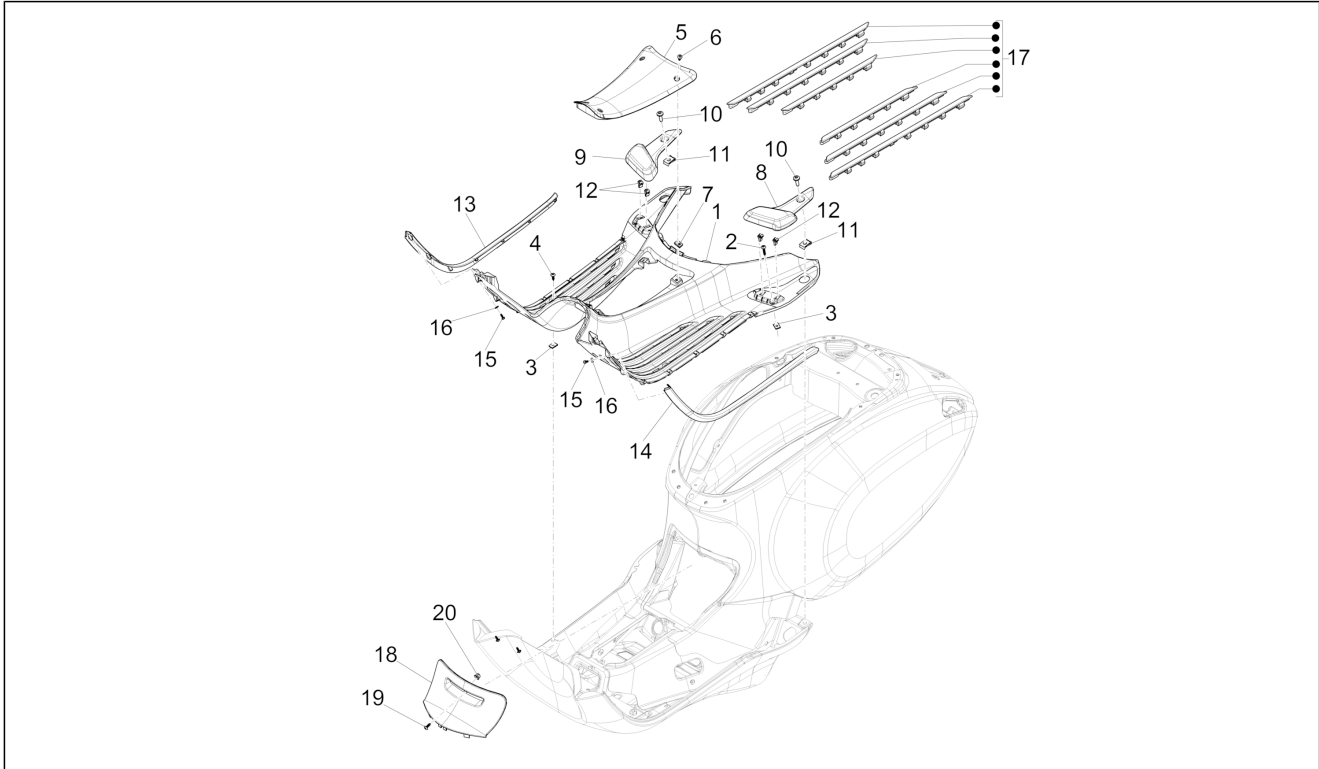

Vespa Primavera 150
EVPR000EX5 Vespa Primavera 150 4T 3V IGET ABS-NOABS
E2-E3-E4 2016 - 2019 (APAC)

Chassis prefix: RP8M8222, RP8M8221,
RP8M8241, RP8M8242
Engine prefix: M828M, M826M, M82CM,
M82GM

Group	Frame - Plastic parts - Coachwork
Code	02.31
Description	Central cover - Footrests
Service	1

Pos.	Code	Description	Qty	Variants
				Model version:ABS Version[ABS] Country:Indonesia[ID] Colour:Silk grey[701/C] Model version:ABS Version[ABS] Country:Indonesia[ID] Colour:BLACK[79/A] Model version:ABS Version[ABS] Country:Indonesia[ID] Colour:DRAGON RED[894] Model version:ABS Version[ABS] Country:Indonesia[ID] Colour:BLACK[79/A] Model version:ABS Version[ABS] Country:Australia[AU] Colour:Competition Black[98/A] Model version:ABS Version[ABS] Country:Thailand[TH] Colour:Beige unique 518/A[518/A] Model version:ABS Version[ABS] Country:Thailand[TH] Colour:White[544] Model version:ABS Version[ABS] Country:Australia[AU] Colour:Silk grey[701/C] Model version:ABS Version[ABS] Country:Australia[AU] Colour:Beige unique 518/A[518/A] Model version:ABS Version[ABS] Country:Export Version[EX] Colour:White[544] Model version:ABS Version[ABS] Country:Taiwan[TN] Colour:White[544] Model version:ABS Version[ABS] Yacht club version[YC] Country:Thailand[TH] Colour:DRAGON RED[894] Model version:ABS Version[ABS] Country:Japan[JP]