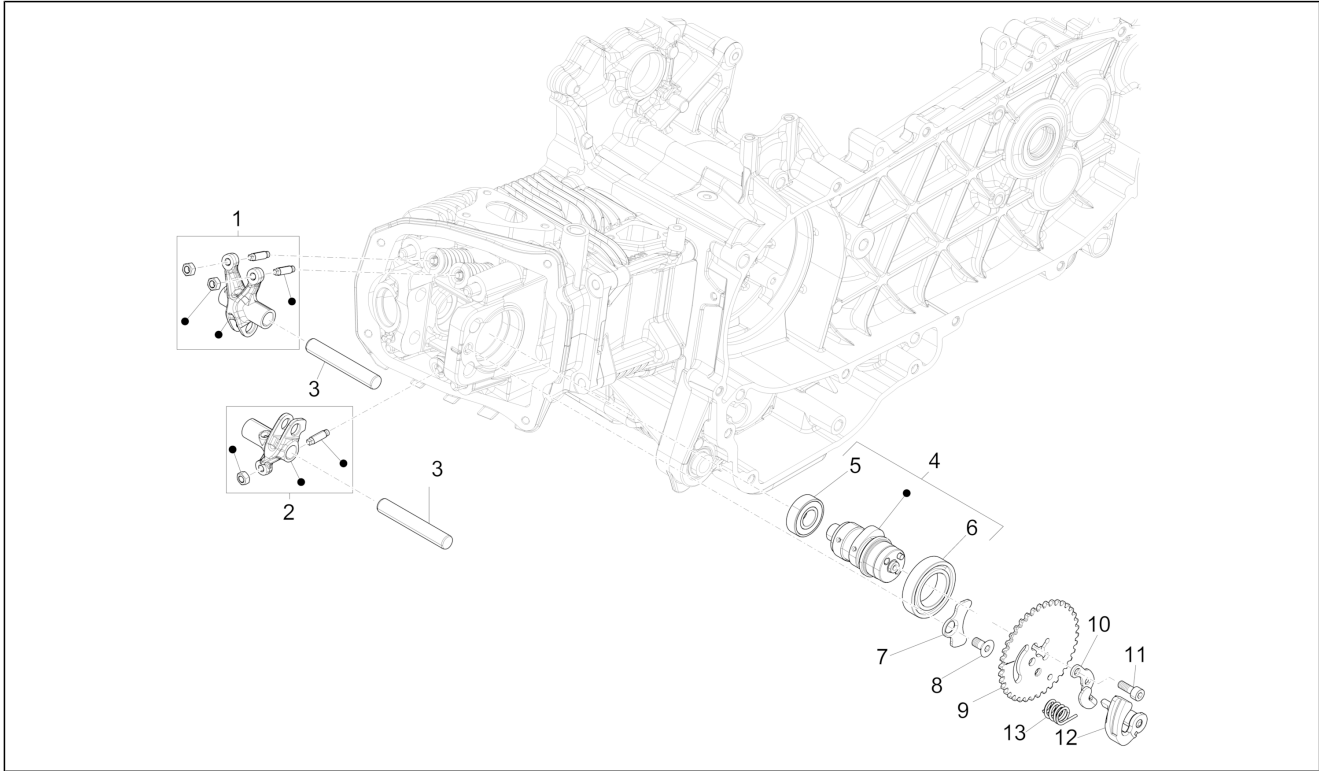

Group	Engine
Code	01.11
Description	Rocking levers support unit
Service	1

Pos.	Code	Description	Qty	Variants
				Model version:ABS Version[ABS] Country:Taiwan[TN] Colour:BLACK[79/A] Model version:ABS Version[ABS] Country:Australia[AU] Colour:White[544] Model version:ABS Version[ABS] Country:Japan[JP] Colour:Midnight Blue[222/A] Model version:ABS Version[ABS] Country:Japan[JP] Colour:Silk grey[701/C] Model version:ABS Version[ABS] Country:Japan[JP] Colour:Light blue 294/A[294/A] Model version:ABS Version[ABS] 50° Version[50] Country:Taiwan[TN] Colour:Light blue 294/A[294/A] Model version:ABS Version[ABS] 50° Version[50] Country:China[CN] Colour:Light blue 294/A[294/A] Model version:ABS Version[ABS] 50° Version[50] Country:Australia[AU] Colour:White[544] Model version:ABS Version[ABS] Country:Indonesia[ID] Colour:BLACK[79/A] Model version:ABS Version[ABS] Country:China[CN] Colour:White[544] Model version:ABS Version[ABS] Country:China[CN] Colour:DRAGON RED[894] Model version:ABS Version[ABS] Country:China[CN]
4		Camshaft cpl.	1	Colour:Midnight Blue[222/A] Model version:ABS Version[ABS]