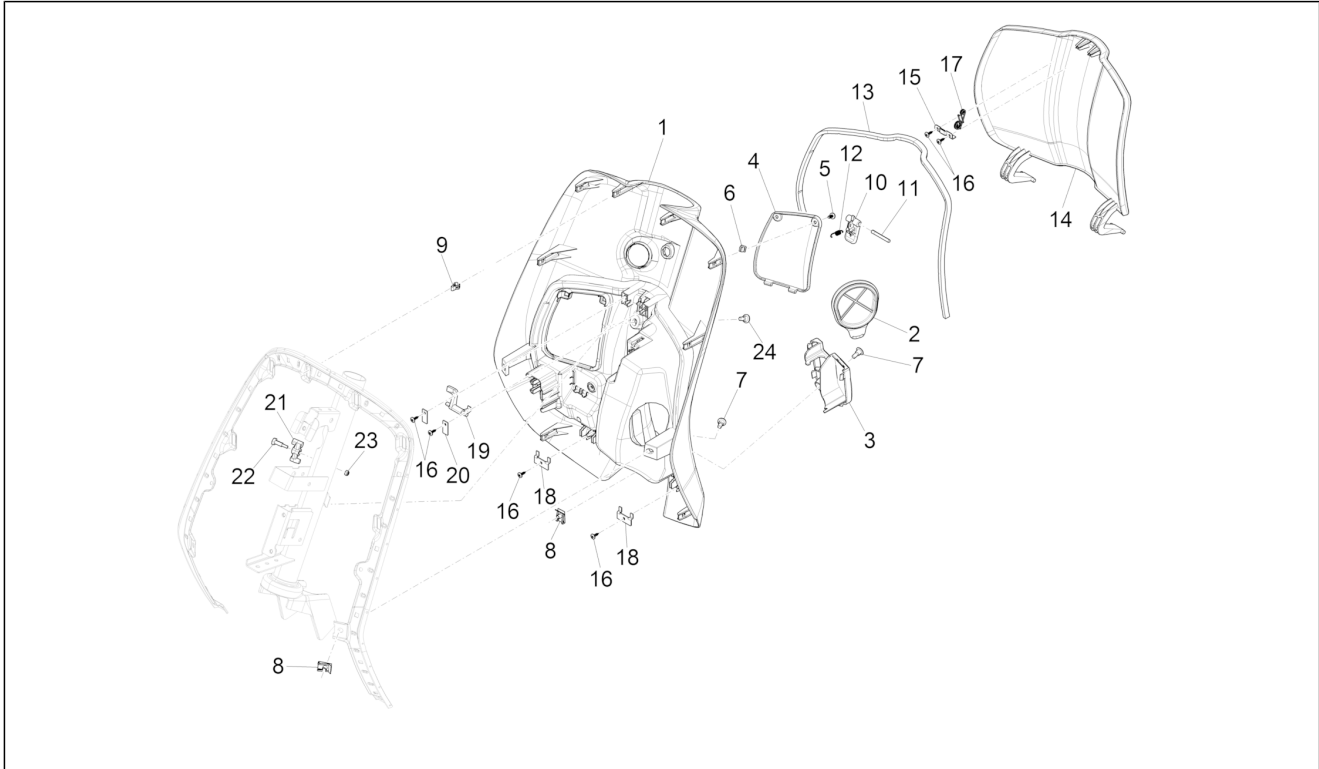

Group	Frame - Plastic parts - Coachwork
Code	02.30
Description	Front glove-box - Knee-guard panel
Service	1

Pos.	Code	Description	Qty	Variants
				Model version:ABS Version[ABS] Country:Japan[JP] Colour:[283/A] Model version:ABS Version[ABS] Country:Export Version[EX] Colour:[283/A] Model version:ABS Version[ABS] Country:Australia[AU] Colour:[283/A] Model version:ABS Version[ABS] Country:Indonesia[ID]
1		Front glove comp.	1	Colour:Competition Black[98/A] Country:China[CN] Model version:ABS Version[ABS] Colour:Competition Black[98/A] Model version:No ABS Version[NO ABS] Country:Indonesia[ID] Colour:BLACK[79/A] Model version:ABS Version[ABS] Country:Taiwan[TN] Colour:Competition Black[98/A] Country:Australia[AU] Model version:ABS Version[ABS] Colour:Competition Black[98/A] Model version:ABS Version[ABS] Country:Export Version[EX] Colour:Competition Black[98/A] Country:Taiwan[TN] Model version:ABS Version[ABS] Colour:BLACK[79/A] Model version:ABS Version[ABS] Country:Indonesia[ID] Colour:BLACK[79/A] Model version:ABS Version[ABS] Country:China[CN] Colour:BLACK[79/A] Model version:ABS Version[ABS]