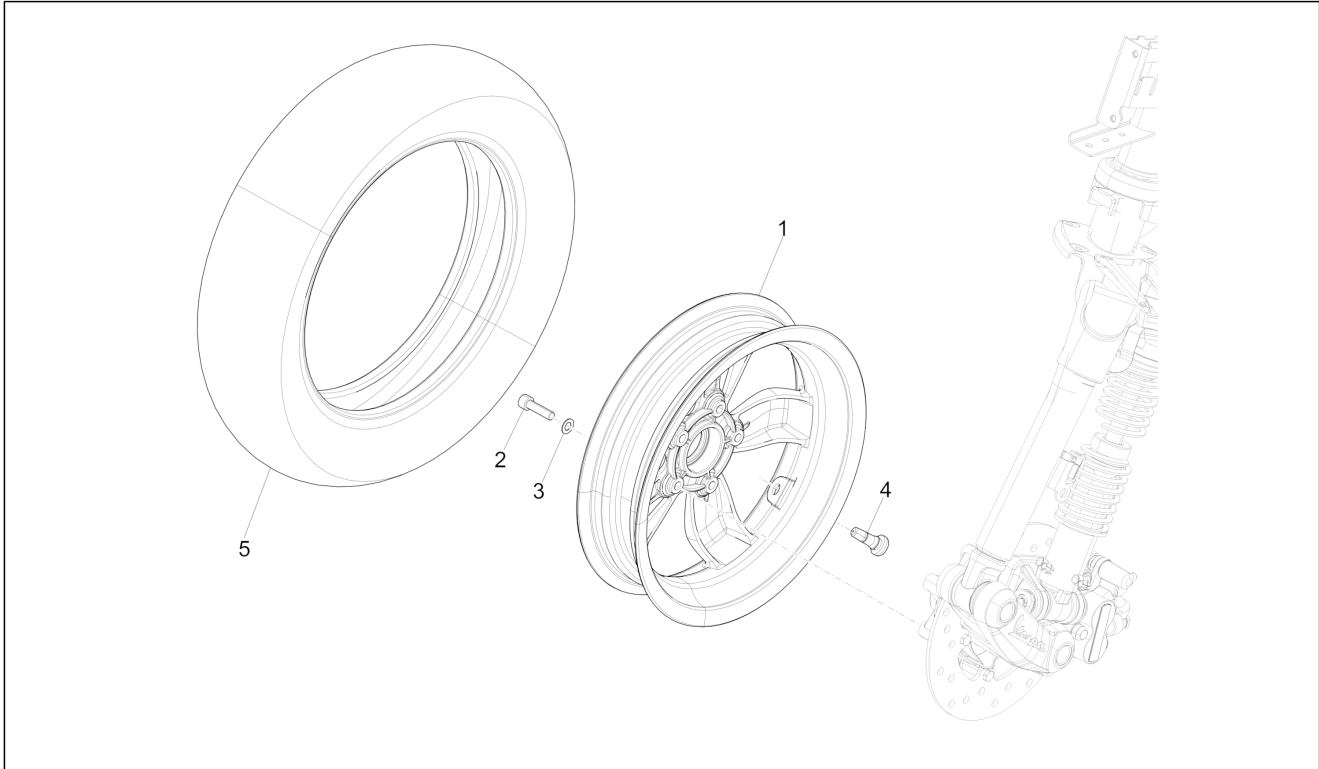

Vespa Primavera 150
EVPR000EX5 Vespa Primavera 150 4T 3V IGET ABS-NOABS
E2-E3-E4 2016 - 2019 (APAC)

Chassis prefix: RP8M8222, RP8M8221,
RP8M8241, RP8M8242
Engine prefix: M828M, M826M, M82CM,
M82GM

Group	Suspensions - Wheels
Code	04.11
Description	Front wheel
Service	1

Pos.	Code	Description	Qty	Variants
				Model version:ABS Version[ABS] Country:Export Version[EX] Colour:DRAGON RED[894] Model version:ABS Version[ABS] Country:Thailand[TH] Colour:Silk grey[701/C] Model version:ABS Version[ABS] Country:Thailand[TH] Colour:BLACK[79/A] Model version:ABS Version[ABS] Country:Thailand[TH] Colour:White[544] Model version:ABS Version[ABS] Country:Thailand[TH] Colour:Silk grey[701/C] Model version:ABS Version[ABS] Country:Thailand[TH] Colour:DRAGON RED[894] Model version:ABS Version[ABS] Country:Thailand[TH] Colour:White[544] Model version:ABS Version[ABS] Country:Taiwan[TN] Colour:[283/A] Model version:ABS Version[ABS] Country:Indonesia[ID] Colour:White[544] Model version:ABS Version[ABS] Country:Indonesia[ID] Colour:Midnight Blue[222/A] Model version:ABS Version[ABS] Country:Indonesia[ID] Colour:Silk grey[701/C] Model version:ABS Version[ABS] Country:Indonesia[ID] Colour:BLACK[79/A] Model version:ABS Version[ABS] Country:Indonesia[ID]