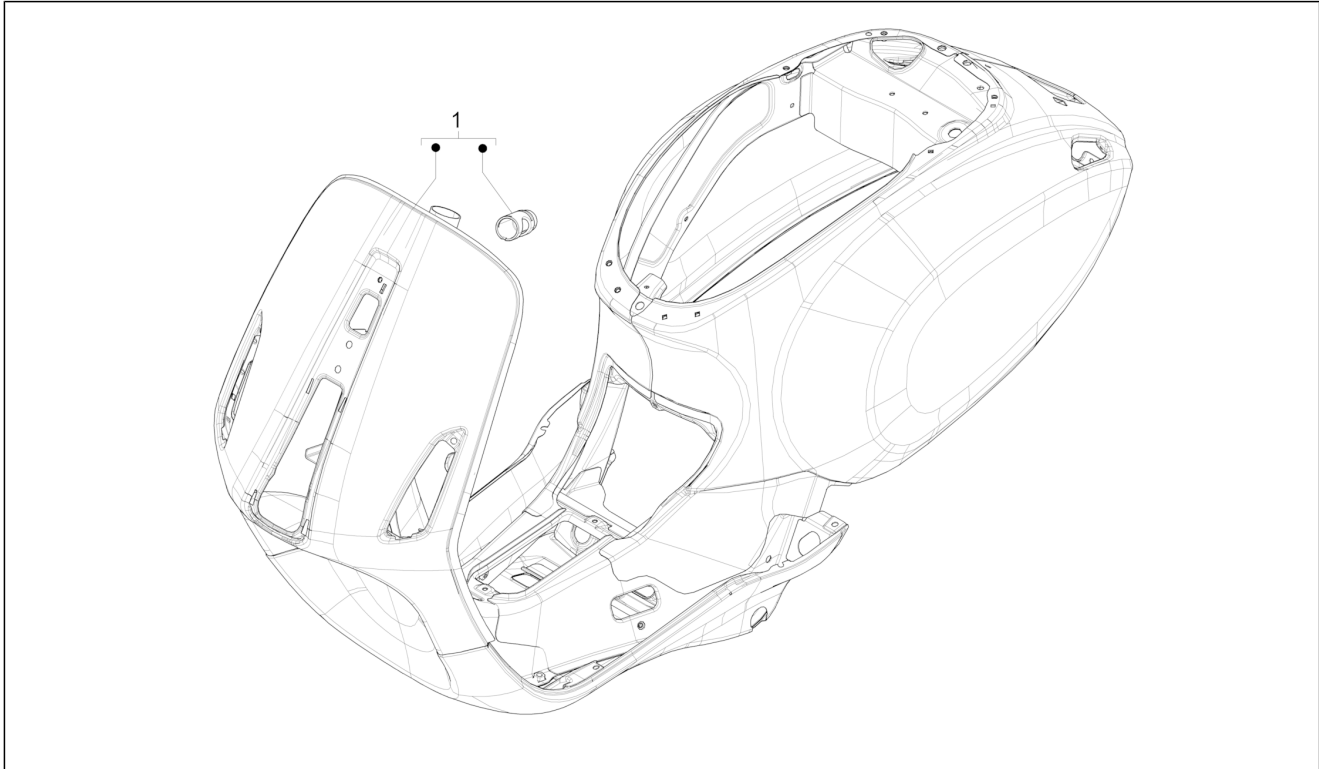

Group	Frame - Plastic parts - Coachwork
Code	02.01
Description	Frame/bodywork
Service	1

Pos.	Code	Description	Qty	Variants
				Country:Export Version[EX] Colour:Silk grey[701/C] Model version:ABS Version[ABS] Country:China[CN] Colour:Silk grey[701/C] Model version:ABS Version[ABS] Country:Indonesia[ID] Colour:Silk grey[701/C] Model version:ABS Version[ABS] Country:Export Version[EX] Colour:Silk grey[701/C] Model version:ABS Version[ABS] Country:Thailand[TH] Colour:Silk grey[701/C] Model version:ABS Version[ABS] Country:Thailand[TH] Colour:Silk grey[701/C] Model version:ABS Version[ABS] Country:Indonesia[ID] Colour:Silk grey[701/C] Model version:ABS Version[ABS] Country:Australia[AU] Colour:Silk grey[701/C] Model version:ABS Version[ABS] Country:China[CN] Colour:Silk grey[701/C] Model version:ABS Version[ABS] Country:Taiwan[TN] Colour:Silk grey[701/C] Model version:ABS Version[ABS] Country:Japan[JP]
1		Painted body with u.p.	1	Colour:Brown[135/A] Model version:ABS Version[ABS] Country:Export Version[EX] Colour:Brown[135/A] Model version:No ABS Version[NO ABS] Country:Indonesia[ID]