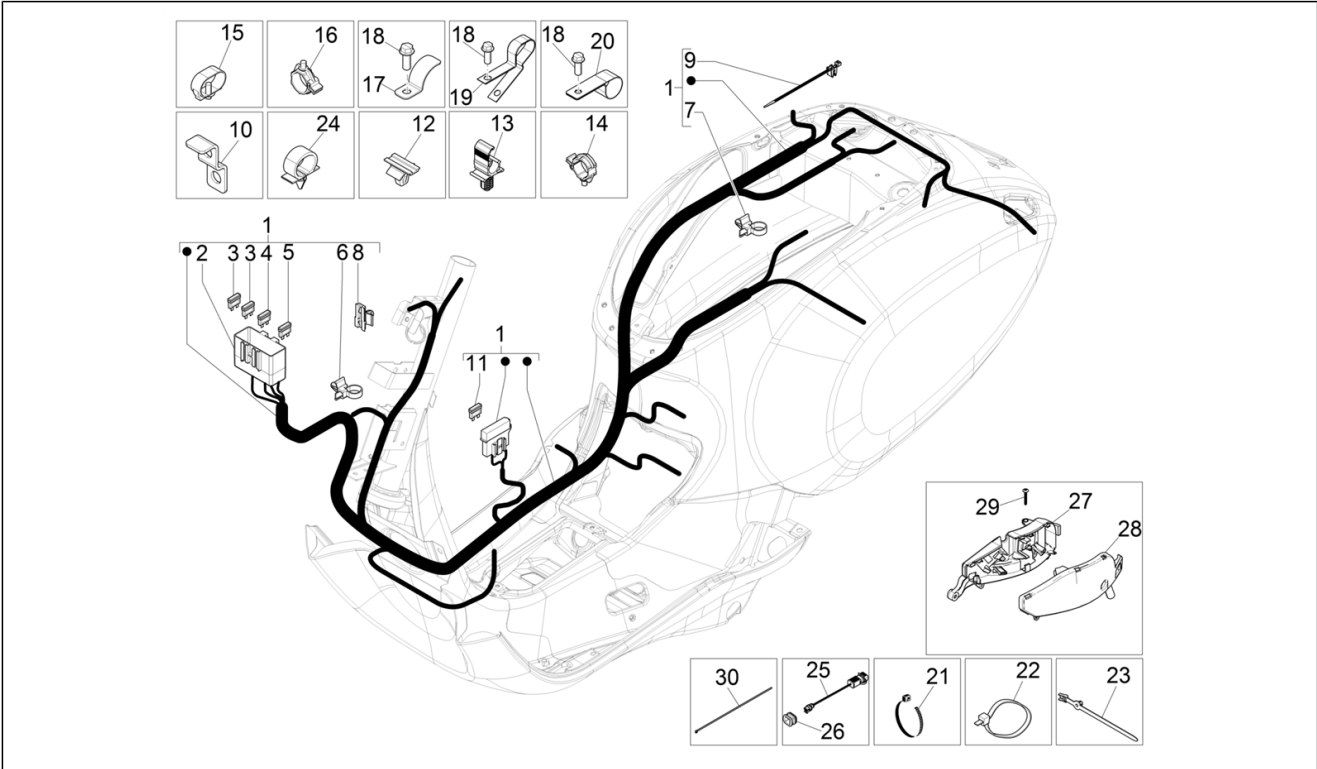

Vespa Primavera 150
EVPR000EX5 Vespa Primavera 150 4T 3V IGET ABS-NOABS
E2-E3-E4 2016 - 2019 (APAC)

Chassis prefix: RP8M8222, RP8M8221,
RP8M8241, RP8M8242
Engine prefix: M828M, M826M, M82CM,
M82GM

Group	Electrical system
Code	06.08
Description	Main cable harness
Service	1

Pos.	Code	Description	Qty	Variants
				Colour:BLACK[79/A] Model version:ABS Version[ABS] Country:Indonesia[ID] Colour:DRAGON RED[894] Model version:ABS Version[ABS] Country:Indonesia[ID] Colour:BLACK[79/A] Model version:ABS Version[ABS] Country:Australia[AU] Colour:Competition Black[98/A] Model version:ABS Version[ABS] Country:Thailand[TH] Colour:Beige unique 518/A[518/A] Model version:ABS Version[ABS] Country:Thailand[TH] Colour:White[544] Model version:ABS Version[ABS] Country:Australia[AU] Colour:Silk grey[701/C] Model version:ABS Version[ABS] Country:Australia[AU] Colour:Beige unique 518/A[518/A] Model version:ABS Version[ABS] Country:Export Version[EX] Colour:White[544] Model version:ABS Version[ABS] Country:Taiwan[TN] Colour:White[544] Model version:ABS Version[ABS] Yacht club version[YC] Country:Thailand[TH] Colour:DRAGON RED[894] Model version:ABS Version[ABS] Country:Japan[JP] Colour:Midnight Blue[222/A] Model version:ABS Version[ABS] Country:Australia[AU] Colour:DRAGON RED[894] Model version:ABS Version[ABS]