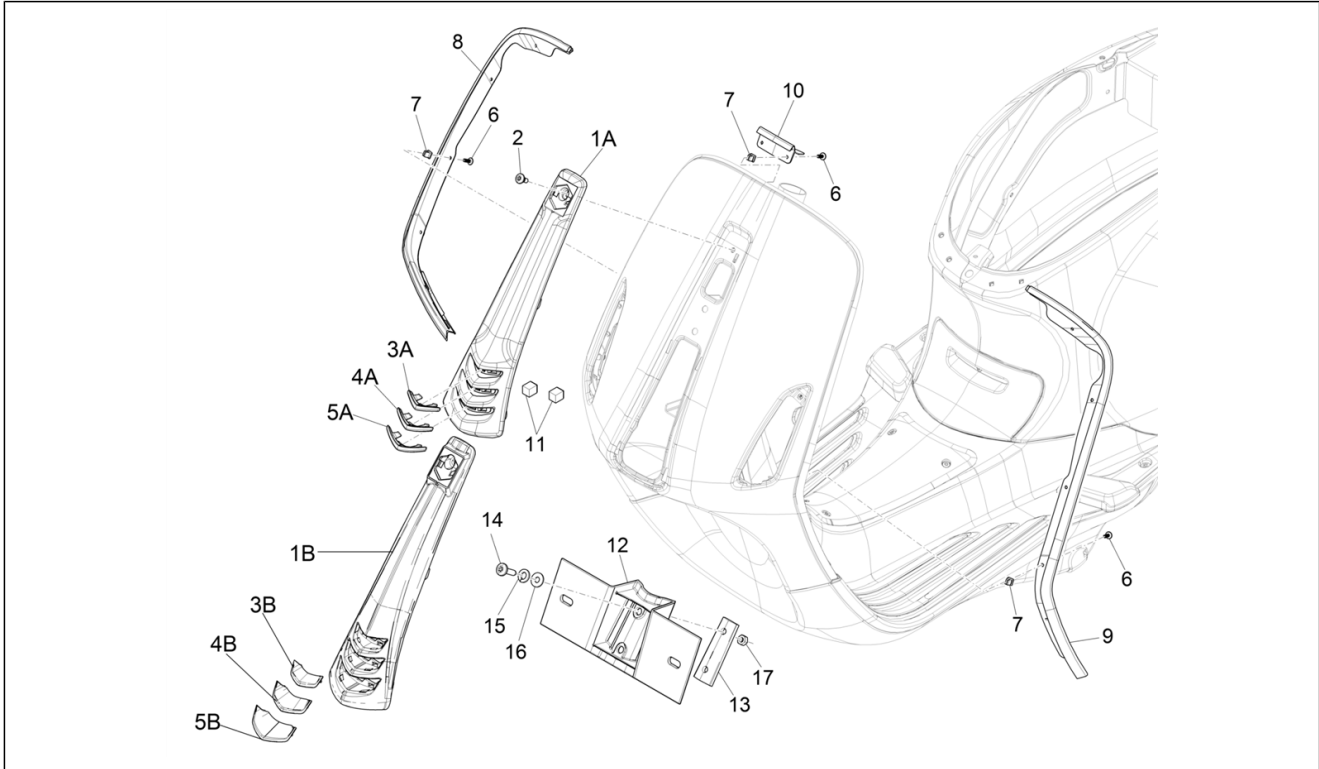

Group	Frame - Plastic parts - Coachwork
Code	02.26
Description	Front shield
Service	1

Pos.	Code	Description	Qty	Variants
				Country:Australia[AU] Model version:ABS Version[ABS] Colour:Midnight Blue[222/A] Model version:ABS Version[ABS] Country:China[CN] Colour:Midnight Blue[222/A] Model version:ABS Version[ABS] Country:Japan[JP] Colour:Midnight Blue[222/A] Model version:ABS Version[ABS] Country:Indonesia[ID] Colour:Midnight Blue[222/A] Model version:ABS Version[ABS] Country:Export Version[EX] Colour:Midnight Blue[222/A] Model version:ABS Version[ABS] Country:Australia[AU] Colour:Midnight Blue[222/A] Model version:ABS Version[ABS] Country:Indonesia[ID]
1A		Painted steering cover	1	Country:Taiwan[TN] [RI]Export Version[EX] Model version:70° Version[70°] Colour:Light Blue 70° (VN)[434] Country:Taiwan[TN] Model version:70° Version[70°] ABS Version[ABS] Colour:Light Blue 70° (VN)[434] Model version:No ABS Version[NO ABS] 70° Version[70°] Country:Indonesia[ID] Colour:Light Blue 70° (VN)[434] Country:Export Version[EX] Model version:70° Version[70°] ABS Version[ABS]
1B		Painted steering cover	1	Colour:Matte red - RW[RW] Model version:ABS Version[ABS] "Sport" version[S] Country:Thailand[TH]
1B		Painted steering cover	1	Colour:Light blue 294/A[294/A] Model version:ABS Version[ABS] 50° Version[50] Country:Taiwan[TN]