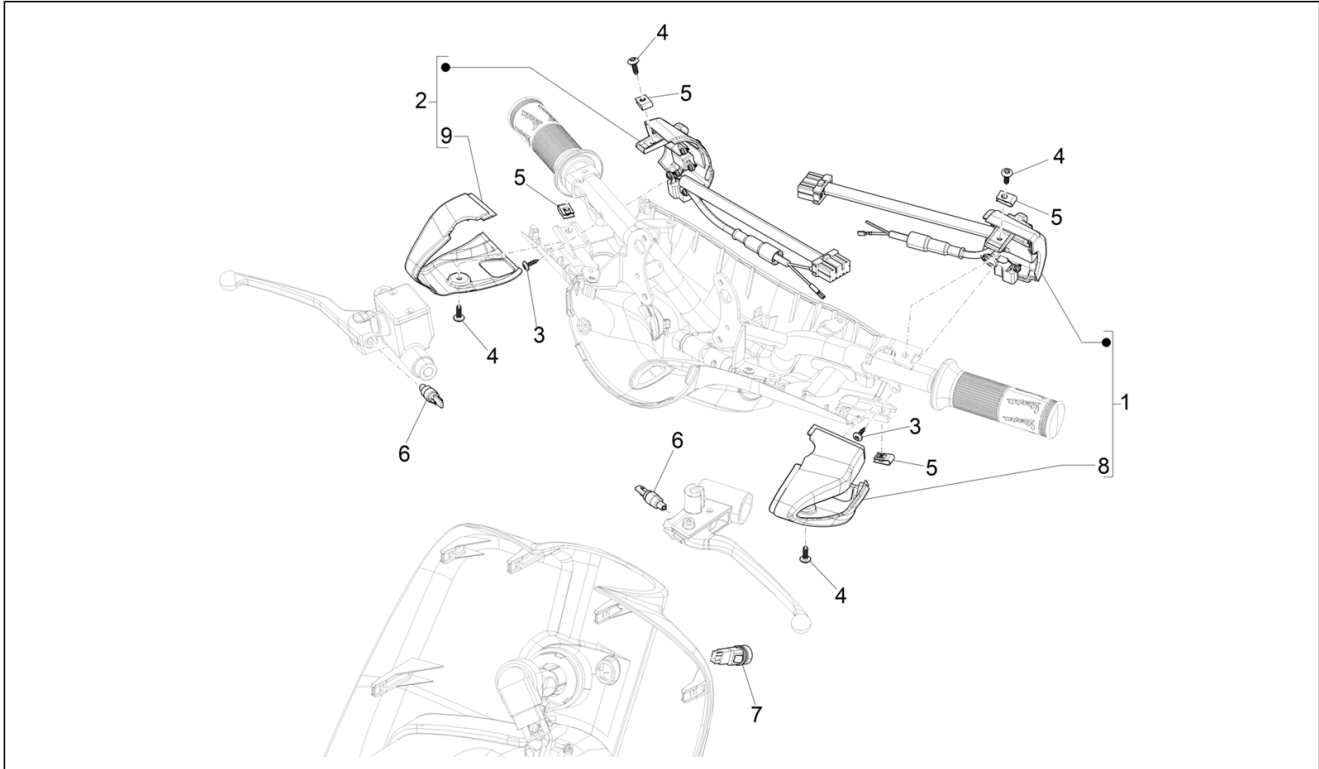

Group	Electrical system
Code	06.01
Description	Selectors - Switches - Buttons
Service	1

Pos.	Code	Description	Qty	Variants
				Colour:Silk grey[701/C] Model version:ABS Version[ABS] Country:Indonesia[ID] Colour:Midnight Blue[222/A] Model version:ABS Version[ABS] Country:Export Version[EX] Colour:DRAGON RED[894] Model version:ABS Version[ABS] Country:Export Version[EX] Colour:White[544] Model version:ABS Version[ABS] Country:Export Version[EX] Colour:BLACK[79/A] Model version:ABS Version[ABS] Country:Export Version[EX] Colour:Silk grey[701/C] Model version:ABS Version[ABS] Country:Export Version[EX] Colour:[283/A] Model version:ABS Version[ABS] Country:Export Version[EX] Colour:White[544] Model version:ABS Version[ABS] Country:Australia[AU] Colour:Midnight Blue[222/A] Model version:ABS Version[ABS] Country:Australia[AU] Colour:[283/A] Model version:ABS Version[ABS] Country:Australia[AU] Colour:DRAGON RED[894] Model version:ABS Version[ABS] Country:Australia[AU] Colour:DRAGON RED[894] Model version:ABS Version[ABS] Country:Thailand[TH] Colour:Silk grey[701/C] Model version:ABS Version[ABS]