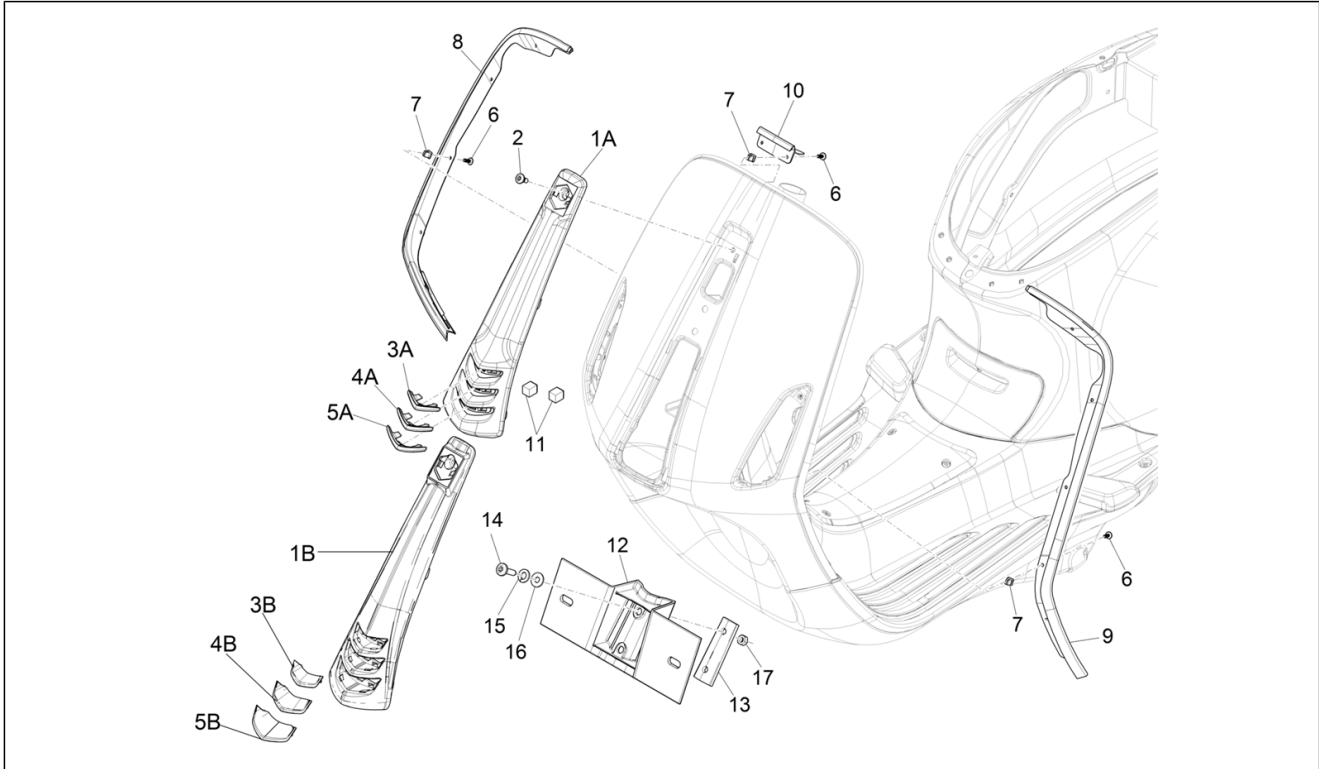

Vespa Primavera 150
EVPR000EX5 Vespa Primavera 150 4T 3V IGET ABS-NOABS
E2-E3-E4 2016 - 2019 (APAC)

Chassis prefix: RP8M8222, RP8M8221,
RP8M8241, RP8M8242
Engine prefix: M828M, M826M, M82CM,
M82GM

Group	Frame - Plastic parts - Coachwork
Code	02.26
Description	Front shield
Service	1

Pos.	Code	Description	Qty	Variants
				Country:Indonesia[ID] Colour:Brown 140/A[140/A] Model version:ABS Version[ABS] 50° Version[50] Country:Export Version[EX] Colour:Brown 140/A[140/A] Model version:ABS Version[ABS] 50° Version[50] Country:China[CN] Colour:Brown 140/A[140/A] Model version:ABS Version[ABS] 50° Version[50] Country:Australia[AU] Colour:Silk grey[701/C] Model version:ABS Version[ABS] Country:China[CN] Colour:Beige unique 518/A[518/A] Model version:ABS Version[ABS] Country:China[CN] Colour:Midnight Blue[222/A] Model version:ABS Version[ABS] Country:China[CN] Colour:Midnight Blue[222/A] Model version:ABS Version[ABS] Country:Taiwan[TN] Colour:DRAGON RED[894] Model version:ABS Version[ABS] Country:Taiwan[TN] Colour:Silk grey[701/C] Model version:ABS Version[ABS] Country:Taiwan[TN] Colour:BLACK[79/A] Model version:ABS Version[ABS] Country:Taiwan[TN] Colour:Beige unique 518/A[518/A] Model version:ABS Version[ABS] Country:Taiwan[TN] Colour:BLACK[79/A] Model version:ABS Version[ABS] Country:Australia[AU] Colour:White[544]