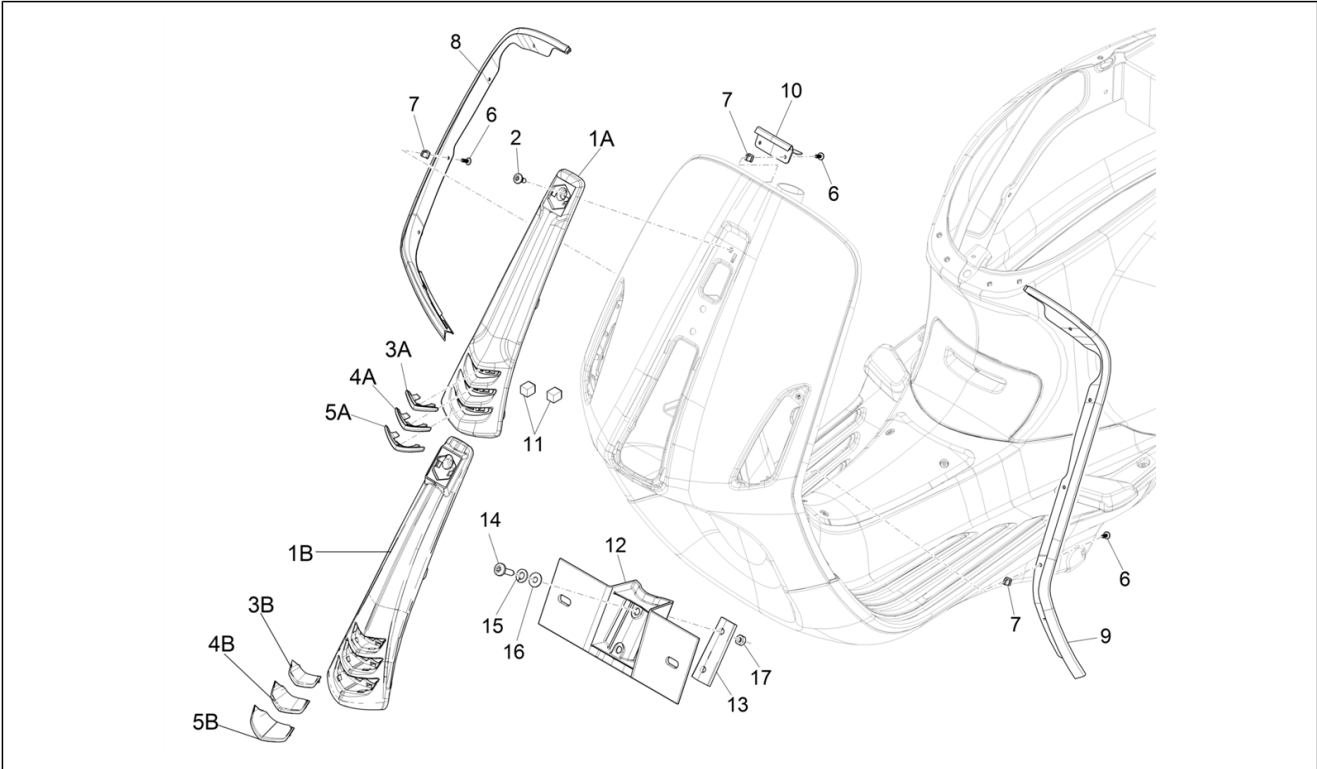

Group	Frame - Plastic parts - Coachwork
Code	02.26
Description	Front shield
Service	1

Pos.	Code	Description	Qty	Variants
				Model version:No ABS Version[NO ABS] Country:Indonesia[ID] Colour:BLACK[79/A] Model version:ABS Version[ABS] Country:Taiwan[TN] Colour:Competition Black[98/A] Country:Australia[AU] Model version:ABS Version[ABS] Colour:Competition Black[98/A] Model version:ABS Version[ABS] Country:Export Version[EX] Colour:Competition Black[98/A] Country:Taiwan[TN] Model version:ABS Version[ABS] Colour:BLACK[79/A] Model version:ABS Version[ABS] Country:Indonesia[ID] Colour:BLACK[79/A] Model version:ABS Version[ABS] Country:China[CN] Colour:BLACK[79/A] Model version:ABS Version[ABS] Country:Japan[JP] Colour:BLACK[79/A] Model version:ABS Version[ABS] Country:Export Version[EX] Colour:BLACK[79/A] Model version:ABS Version[ABS] Country:Thailand[TH] Colour:BLACK[79/A] Model version:ABS Version[ABS] Country:Indonesia[ID] Colour:BLACK[79/A] Model version:ABS Version[ABS] Country:Australia[AU]
1A		Painted steering cover	1	Colour:Light blue 294/A[294/A] Model version:ABS Version[ABS] 50° Version[50]