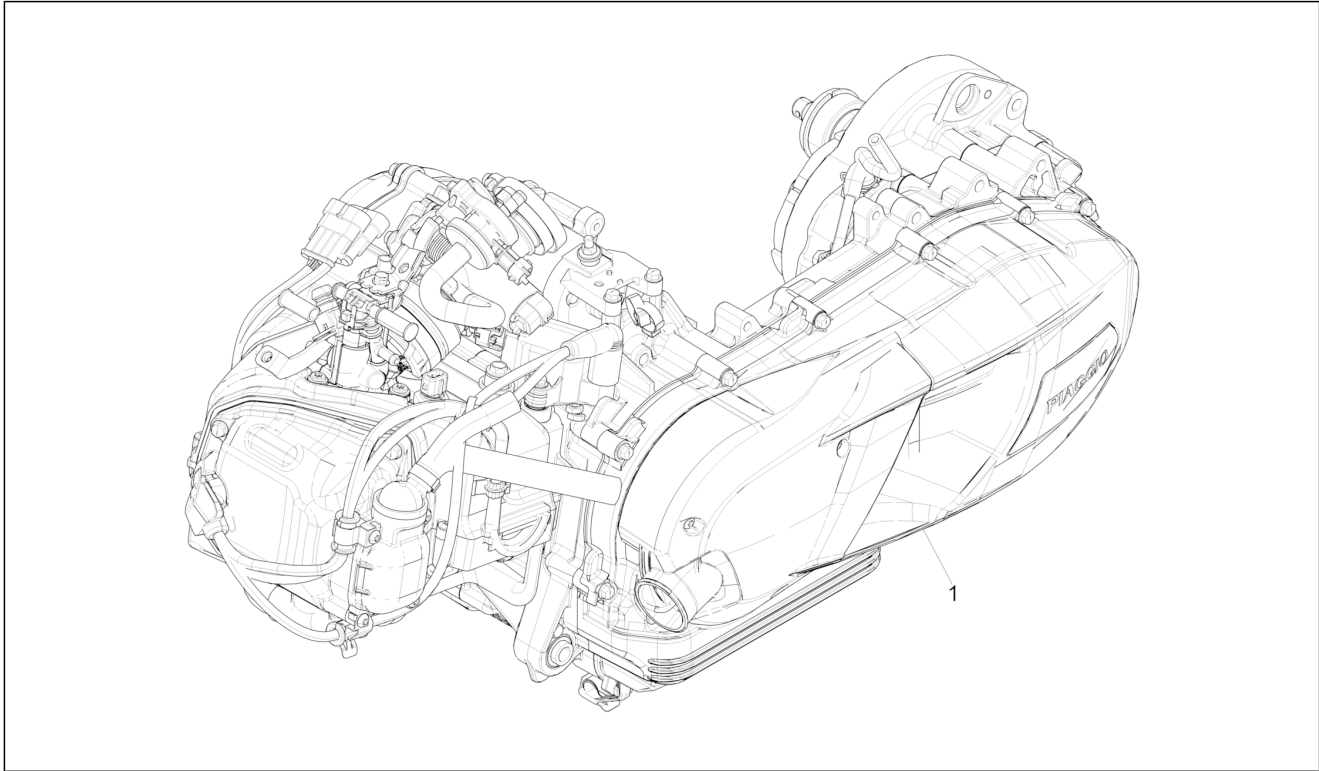

Vespa Primavera 150
EVPR000EX5 Vespa Primavera 150 4T 3V IGET ABS-NOABS
E2-E3-E4 2016 - 2019 (APAC)

Chassis prefix: RP8M8222, RP8M8221,
RP8M8241, RP8M8242
Engine prefix: M828M, M826M, M82CM,
M82GM

Group	Engine
Code	01.02
Description	Engine, assembly
Service	1

Pos.	Code	Description	Qty	Variants
1		Complete motor 150 4T 3V ie E4	1	Colour:White[544] Model version:ABS Version[ABS] Country:Taiwan[TN] Colour:Midnight Blue[222/A] Model version:ABS Version[ABS] Country:Taiwan[TN] Colour:Silk grey[701/C] Model version:ABS Version[ABS] Country:Taiwan[TN] Colour:DRAGON RED[894] Model version:ABS Version[ABS] Country:Taiwan[TN] Colour:BLACK[79/A] Model version:ABS Version[ABS] Country:Taiwan[TN] Colour:D05 - Blue glossy VN[D05] Model version:ABS Version[ABS] Country:China[CN] Colour:D05 - Blue glossy VN[D05] Model version:ABS Version[ABS] Country:Japan[JP] Colour:Beige unique 518/A[518/A] Model version:ABS Version[ABS] Country:Japan[JP] Colour:White[544] Model version:ABS Version[ABS] Yacht club version[YC] Country:Taiwan[TN] Colour:[283/A] Model version:ABS Version[ABS] Country:Taiwan[TN] Colour:White[544] Model version:ABS Version[ABS] Yacht club version[YC] Country:Japan[JP] Colour:White[544] Model version:ABS Version[ABS] Country:Taiwan[TN] Colour:DRAGON RED[894] Model version:ABS Version[ABS]