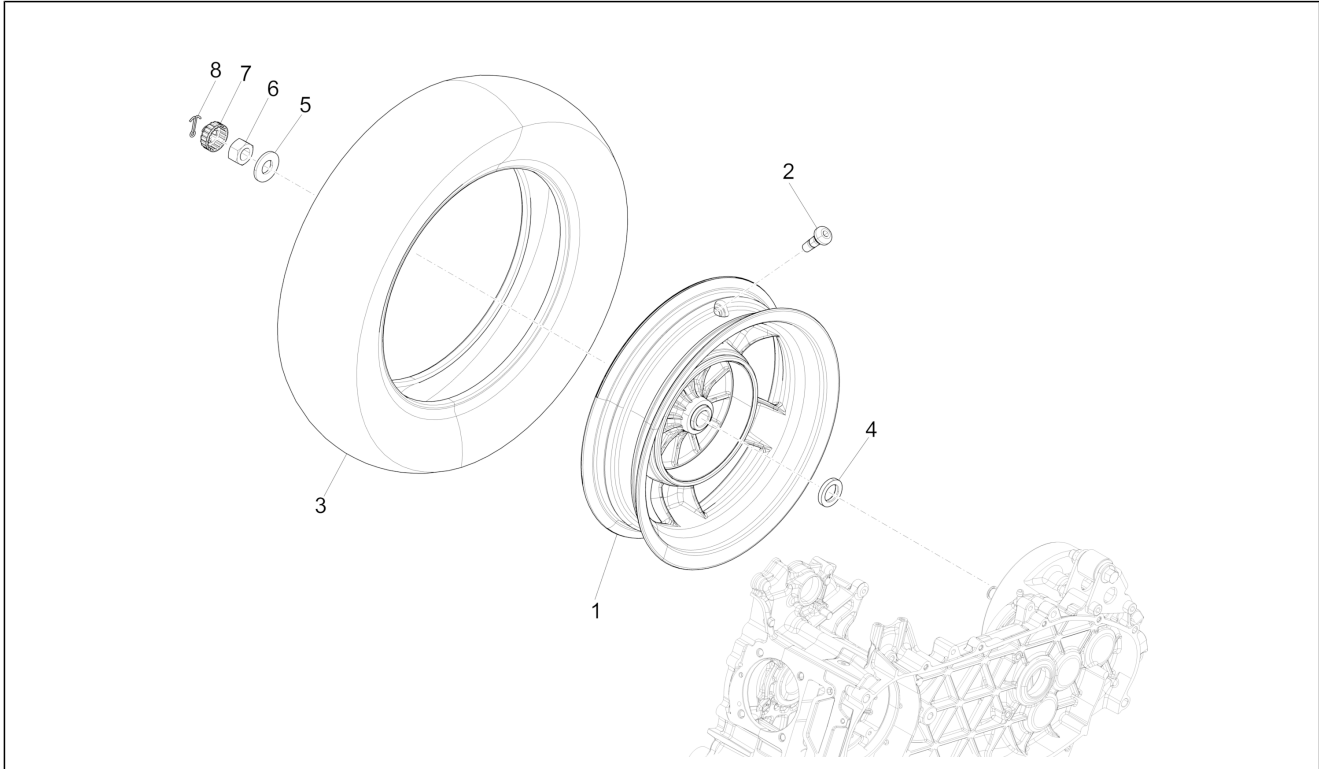

Group	Suspensions - Wheels
Code	04.12
Description	Rear wheel
Service	1

Pos.	Code	Description	Qty	Variants
				Model version:ABS Version[ABS] Country:Japan[JP] Colour:BLACK[79/A] Model version:ABS Version[ABS] Country:Export Version[EX] Colour:Silk grey[701/C] Model version:ABS Version[ABS] Country:Export Version[EX] Colour:[283/A] Model version:ABS Version[ABS] Country:Export Version[EX] Colour:White[544] Model version:ABS Version[ABS] Country:Australia[AU] Colour:Midnight Blue[222/A] Model version:ABS Version[ABS] Country:Australia[AU] Colour:[283/A] Model version:ABS Version[ABS] Country:Australia[AU] Colour:DRAGON RED[894] Model version:ABS Version[ABS] Country:Australia[AU] Colour:DRAGON RED[894] Model version:ABS Version[ABS] Country:Thailand[TH] Colour:Silk grey[701/C] Model version:ABS Version[ABS] Country:Thailand[TH] Colour:BLACK[79/A] Model version:ABS Version[ABS] Country:Thailand[TH] Colour:White[544] Model version:ABS Version[ABS] Country:Thailand[TH] Colour:White[544] Model version:ABS Version[ABS] Country:Indonesia[ID]