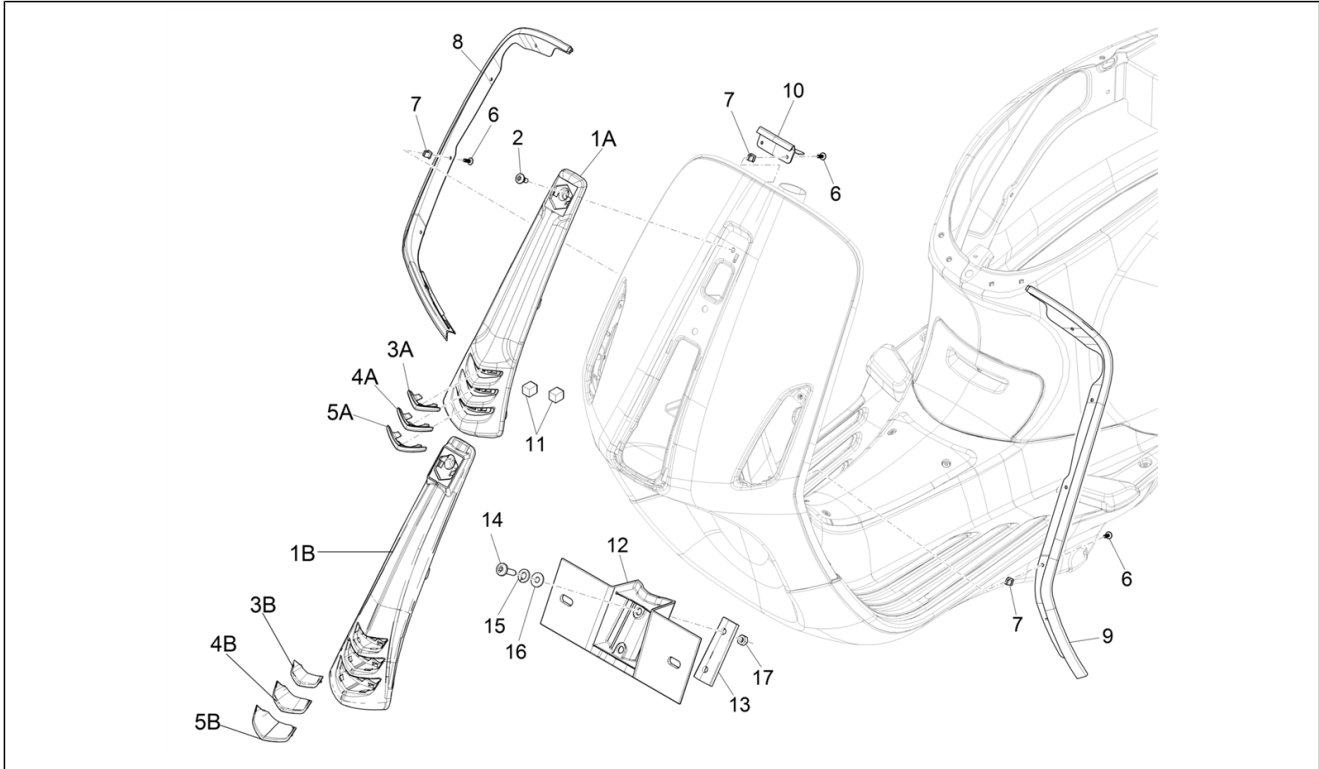

Vespa Primavera 150
EVPR000EX5 Vespa Primavera 150 4T 3V IGET ABS-NOABS
E2-E3-E4 2016 - 2019 (APAC)

Chassis prefix: RP8M8222, RP8M8221,
RP8M8241, RP8M8242
Engine prefix: M828M, M826M, M82CM,
M82GM

Group	Frame - Plastic parts - Coachwork
Code	02.26
Description	Front shield
Service	1

Pos.	Code	Description	Qty	Variants
				Country:Indonesia[ID] Colour:[283/A] Model version:ABS Version[ABS] Country:Taiwan[TN] Colour:White[544] Model version:ABS Version[ABS] Yacht club version[YC] Country:Japan[JP] Colour:White[544] Model version:ABS Version[ABS] Yacht club version[YC] Country:China[CN] Colour:White[544] Model version:ABS Version[ABS] Country:Export Version[EX] Colour:BLACK[79/A] Model version:ABS Version[ABS] Country:Export Version[EX] Colour:Midnight Blue[222/A] Model version:ABS Version[ABS] Country:Export Version[EX] Colour:DRAGON RED[894] Model version:ABS Version[ABS] Country:Export Version[EX] Colour:BLACK[79/A] Model version:ABS Version[ABS] Country:China[CN] Colour:White[544] Model version:ABS Version[ABS] Country:Export Version[EX] Colour:White[544] Model version:ABS Version[ABS] Country:China[CN] Colour:DRAGON RED[894] Model version:ABS Version[ABS] Country:China[CN] Colour:[283/A] Model version:ABS Version[ABS] Country:China[CN] Colour:BLACK[79/A]