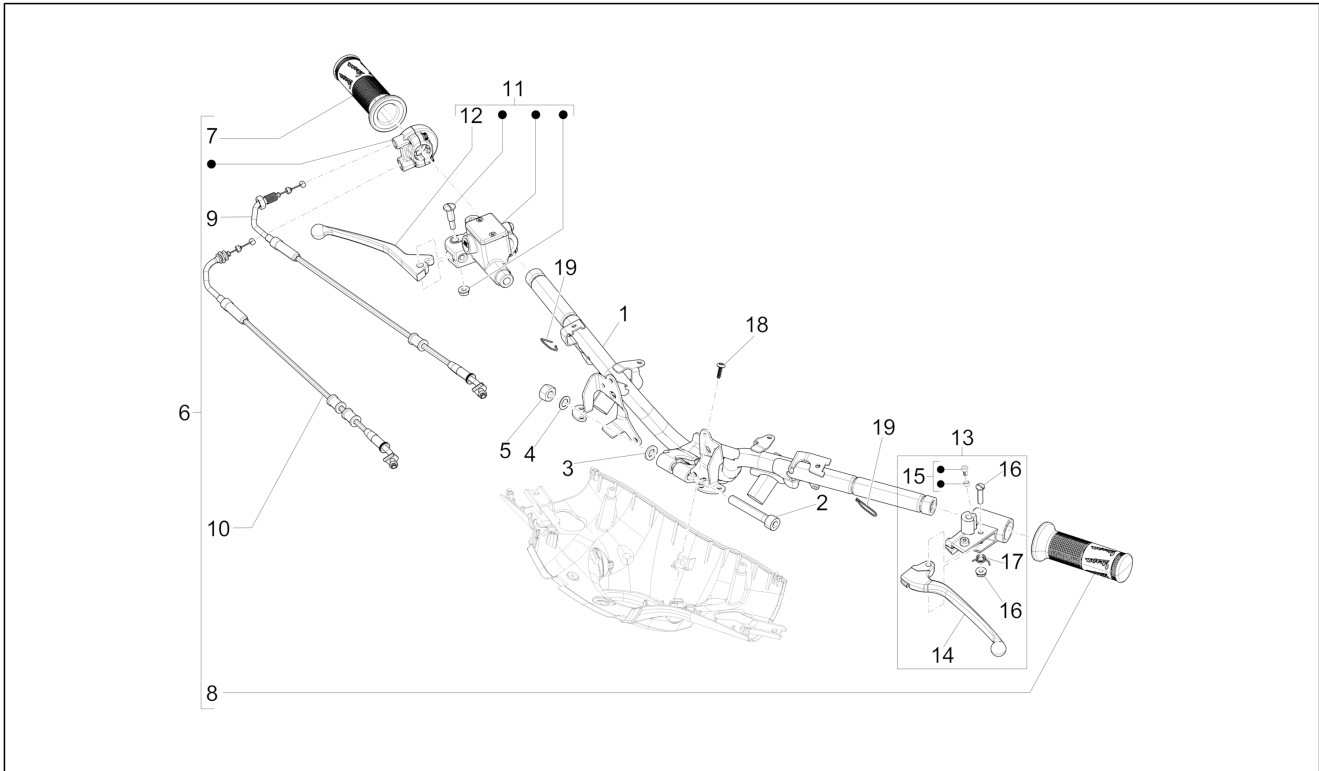

Vespa Primavera 150
EVPR000EX5 Vespa Primavera 150 4T 3V IGET ABS-NOABS
E2-E3-E4 2016 - 2019 (APAC)

Chassis prefix: RP8M8222, RP8M8221,
RP8M8241, RP8M8242
Engine prefix: M828M, M826M, M82CM,
M82GM

Group	Handlebars/Steering
Code	03.06
Description	Handlebars - Master cil.
Service	1

Pos.	Code	Description	Qty	Variants
				Model version:ABS Version[ABS] Country:Indonesia[ID] Colour:BLACK[79/A] Model version:ABS Version[ABS] Country:Indonesia[ID] Colour:Silk grey[701/C] Model version:ABS Version[ABS] Country:Indonesia[ID] Colour:[283/A] Model version:ABS Version[ABS] Country:Taiwan[TN] Colour:White[544] Model version:ABS Version[ABS] Yacht club version[YC] Country:Japan[JP] Colour:White[544] Model version:ABS Version[ABS] Yacht club version[YC] Country:China[CN] Colour:White[544] Model version:ABS Version[ABS] Country:Export Version[EX] Colour:BLACK[79/A] Model version:ABS Version[ABS] Country:Export Version[EX] Colour:Midnight Blue[222/A] Model version:ABS Version[ABS] Country:Export Version[EX] Colour:DRAGON RED[894] Model version:ABS Version[ABS] Country:Export Version[EX] Colour:BLACK[79/A] Model version:ABS Version[ABS] Country:China[CN] Colour:White[544] Model version:ABS Version[ABS] Country:Export Version[EX] Colour:White[544] Model version:ABS Version[ABS] Country:China[CN]