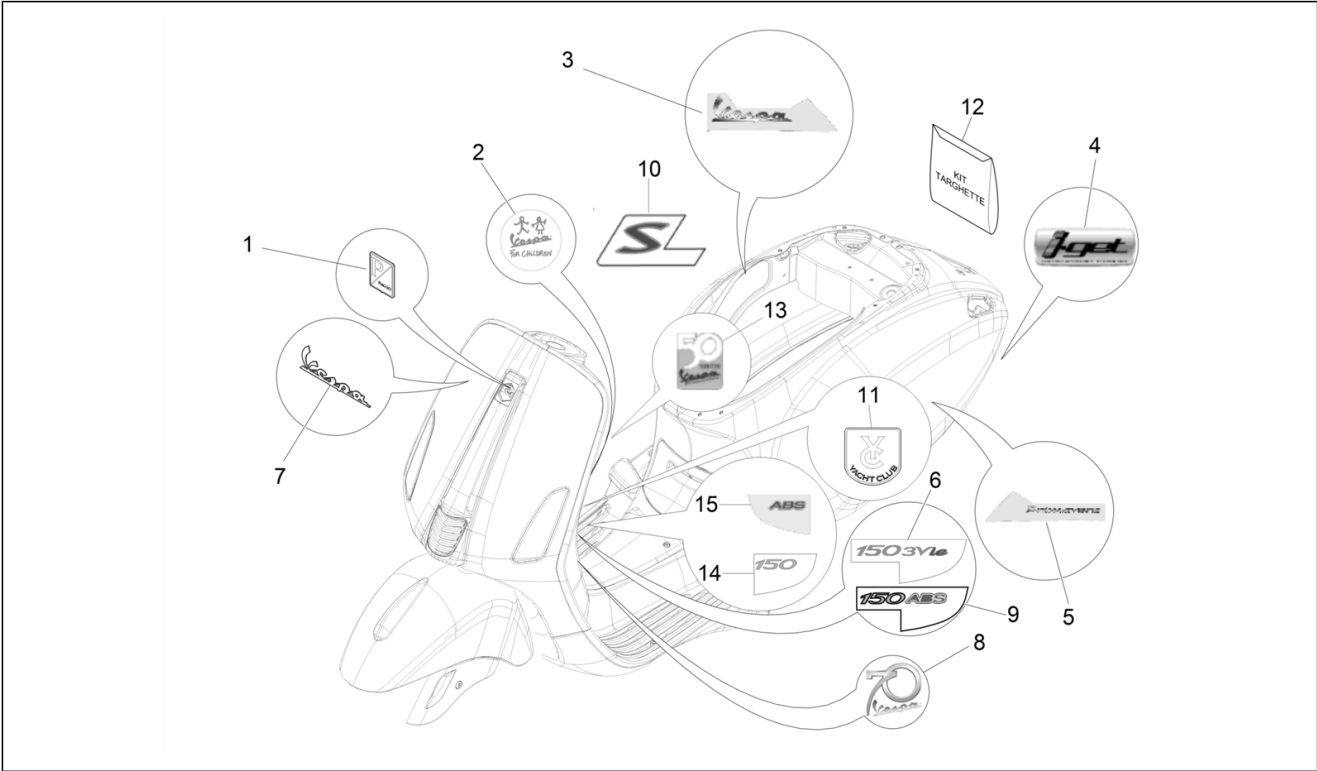

Vespa Primavera 150
EVPR000EX5 Vespa Primavera 150 4T 3V IGET ABS-NOABS
E2-E3-E4 2016 - 2019 (APAC)

Chassis prefix: RP8M8222, RP8M8221,
RP8M8241, RP8M8242
Engine prefix: M828M, M826M, M82CM,
M82GM

Group	Frame - Plastic parts - Coachwork
Code	02.38
Description	Plates - Emblems
Service	1

Pos.	Code	Description	Qty	Variants
				Model version:ABS Version[ABS] Country:Export Version[EX] Colour:Midnight Blue[222/A] Model version:ABS Version[ABS] Country:China[CN] Colour:Silk grey[701/C] Model version:ABS Version[ABS] Country:China[CN] Colour:White[544] Model version:ABS Version[ABS] Country:Indonesia[ID] Colour:DRAGON RED[894] Model version:ABS Version[ABS] Country:Indonesia[ID] Colour:Midnight Blue[222/A] Model version:ABS Version[ABS] Country:Japan[JP] Colour:Beige[598] Model version:ABS Version[ABS] Country:Export Version[EX] Colour:Midnight Blue[222/A] Model version:ABS Version[ABS] Country:Indonesia[ID] Colour:BLACK[79/A] Model version:ABS Version[ABS] Country:Indonesia[ID] Colour:Silk grey[701/C] Model version:ABS Version[ABS] Country:Indonesia[ID] Colour:[283/A] Model version:ABS Version[ABS] Country:Taiwan[TN] Colour:White[544] Model version:ABS Version[ABS] Country:Export Version[EX] Colour:BLACK[79/A] Model version:ABS Version[ABS] Country:Export Version[EX]