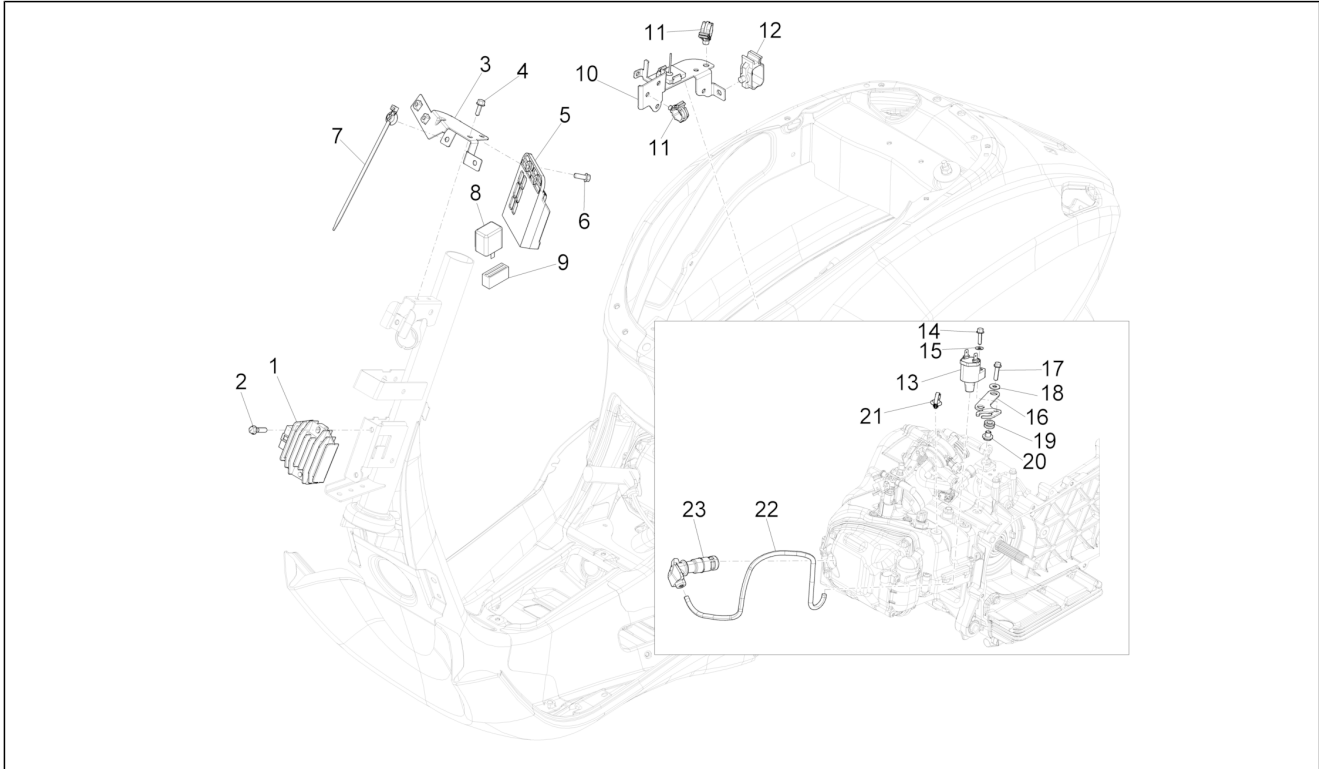

Group	Electrical system
Code	06.06
Description	Voltage Regulators - Electronic Control Units (ecu) - H.T. Coil
Service	1

Pos.	Code	Description	Qty	Variants
1		Voltage regulator	1	Colour:D05 - Blue glossy VN[D05] Model version:ABS Version[ABS] Country:Export Version[EX] Colour:D05 - Blue glossy VN[D05] Model version:ABS Version[ABS] Country:China[CN] Colour:D05 - Blue glossy VN[D05] Model version:ABS Version[ABS] Country:Australia[AU] Colour:D05 - Blue glossy VN[D05] Model version:ABS Version[ABS] Country:Japan[JP] Colour:D05 - Blue glossy VN[D05] Model version:ABS Version[ABS] Country:Indonesia[ID] Colour:Beige unique 518/A[518/A] Model version:ABS Version[ABS] Country:Indonesia[ID] Colour:Beige unique 518/A[518/A] Model version:ABS Version[ABS] Country:Japan[JP] Colour:Beige unique 518/A[518/A] Model version:ABS Version[ABS] Country:Australia[AU] Colour:White[544] Model version:ABS Version[ABS] Country:Export Version[EX] Colour:BLACK[79/A] Model version:ABS Version[ABS] Country:Export Version[EX] Colour:White[544] Model version:ABS Version[ABS] Country:Thailand[TH] Colour:Midnight Blue[222/A] Model version:ABS Version[ABS] Country:Export Version[EX] Colour:Silk grey[701/C] Model version:ABS Version[ABS]