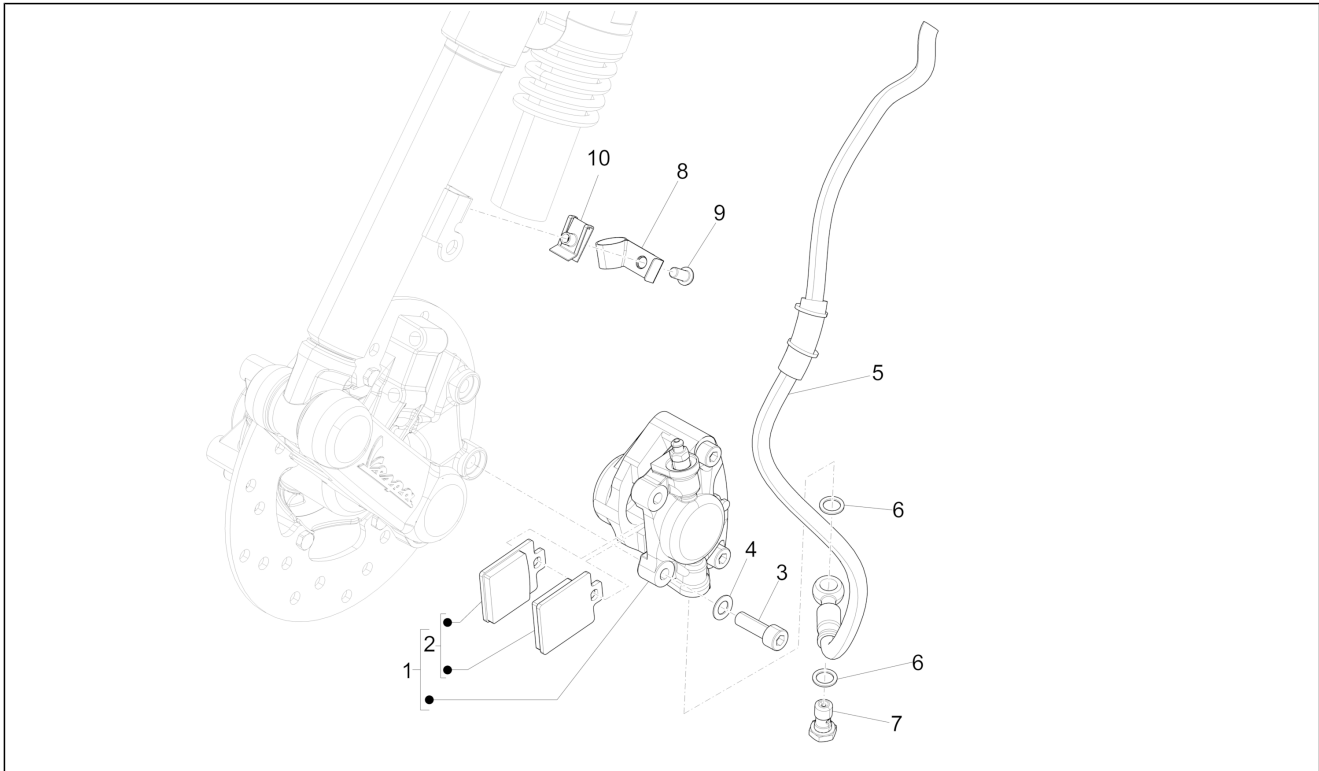

Group	Braking system - Transmissions
Code	05.01
Description	Brakes pipes - Calipers
Service	1

Pos.	Code	Description	Qty	Variants
1		Caliper (Heng Tong)	1	Model version:No ABS Version[NO ABS]
2		(Heng Tong) Brake pads couple	2	Model version:No ABS Version[NO ABS]
3		screw	2	Model version:No ABS Version[NO ABS]
4		Spring washer	2	Model version:No ABS Version[NO ABS]
5		Rear brake hydraulic piping	1	Model version:No ABS Version[NO ABS]
6		Gasket	2	Model version:No ABS Version[NO ABS]
7		Oil pipe screw M10x18	1	Model version:No ABS Version[NO ABS]
8		Wiring clip	1	Model version:No ABS Version[NO ABS]
9		Hex socket screw M6x12	1	Model version:No ABS Version[NO ABS]
10		Spring plate M6	1	Model version:No ABS Version[NO ABS]