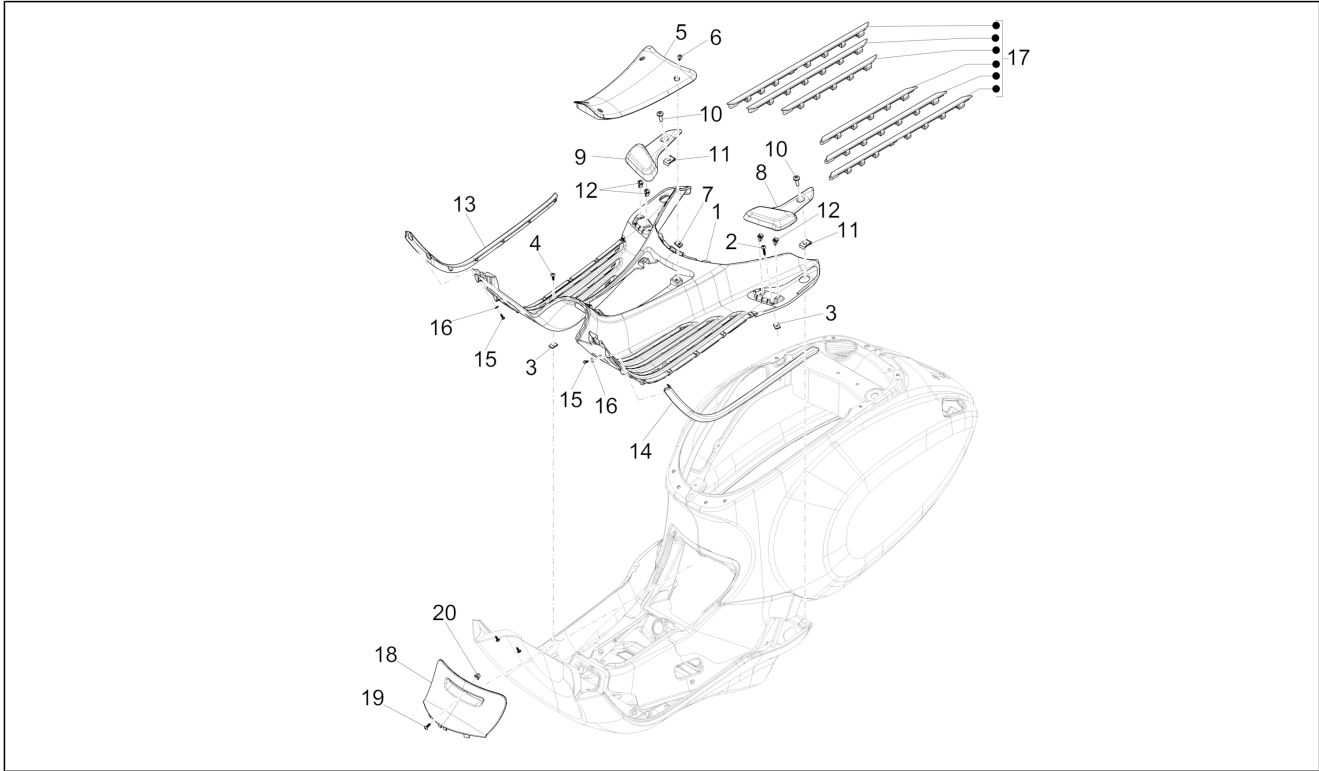

Group	Frame - Plastic parts - Coachwork
Code	02.31
Description	Central cover - Footrests
Service	1

Pos.	Code	Description	Qty	Variants
				Model version:ABS Version[ABS] "Sport" version[S] Country:Thailand[TH] Colour:Matte red - RW[RW] Model version:ABS Version[ABS] "Sport" version[S] Country:Thailand[TH]
13		Side beading DX	1	Colour:Midnight Blue[222/A] Model version:ABS Version[ABS] Country:Export Version[EX] Colour:Silk grey[701/C] Model version:ABS Version[ABS] Country:Australia[AU] Colour:Silk grey[701/C] Model version:ABS Version[ABS] Country:Taiwan[TN] Colour:Brown[135/A] Model version:ABS Version[ABS] Country:Export Version[EX] Colour:Brown[135/A] Country:Taiwan[TN] Model version:ABS Version[ABS] Colour:Competition Black[98/A] Country:China[CN] Model version:ABS Version[ABS] Colour:Competition Black[98/A] Model version:No ABS Version[NO ABS] Country:Indonesia[ID] Colour:DRAGON RED[894] Country:China[CN] Model version:ABS Version[ABS] Colour:DRAGON RED[894] Model version:No ABS Version[NO ABS] Country:Indonesia[ID] Colour:Light Blue 70° (VN)[434] Model version:No ABS Version[NO ABS] 70° Version[70°] Country:Indonesia[ID] Colour:White[544] Country:Taiwan[TN]