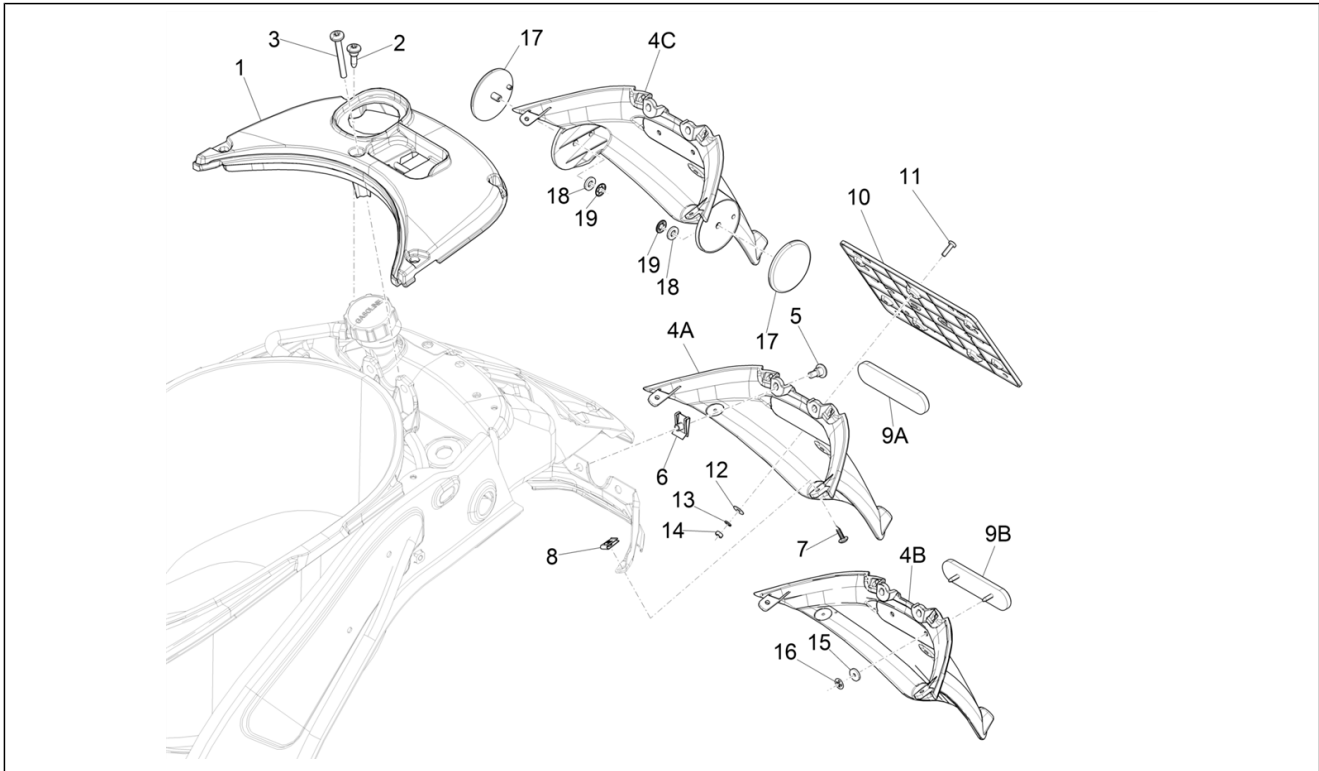

Group	Frame - Plastic parts - Coachwork
Code	02.37
Description	Rear cover - Splash guard
Service	1

Pos.	Code	Description	Qty	Variants
1		Tank cover	1	
2		Metric screw M6x22	4	
3		Metric screw torx	1	
5		Screw M6x16	2	
6		Spring plate M6	2	
7		Self tapping screw D4.2x16	2	
8		Spring plate	2	
10		License plate	1	
11		screw M4x14	3	
12		Flat washer 4,2x7,6x0,9	3	
13		Flat washer 4,2x12x1	3	
14		Nut M4	3	
15		Spacer	2	
16		Plate	2	
17		Reflector	2	Colour:D05 - Blue glossy VN[D05] Model version:ABS Version[ABS] Country:China[CN] Colour:Midnight Blue[222/A] Model version:ABS Version[ABS] Country:China[CN] Colour:Silk grey[701/C] Model version:ABS Version[ABS] Country:China[CN] Colour:BLACK[79/A] Model version:ABS Version[ABS] Country:China[CN] Colour:White[544] Model version:ABS Version[ABS] Country:China[CN] Colour:DRAGON RED[894] Model version:ABS Version[ABS] Country:China[CN] Colour:[283/A]