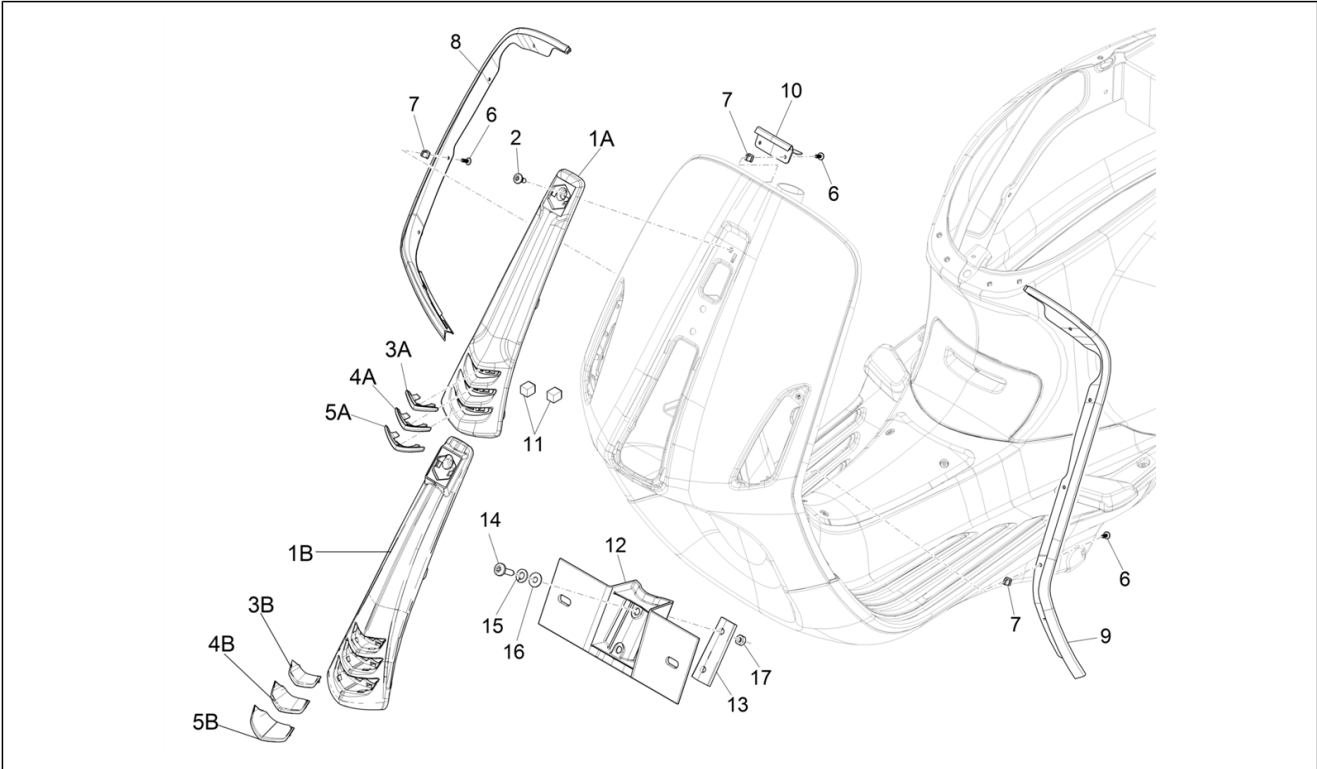

Vespa Primavera 150
EVPR000EX5 Vespa Primavera 150 4T 3V IGET ABS-NOABS
E2-E3-E4 2016 - 2019 (APAC)

Chassis prefix: RP8M8222, RP8M8221,
RP8M8241, RP8M8242
Engine prefix: M828M, M826M, M82CM,
M82GM

Group	Frame - Plastic parts - Coachwork
Code	02.26
Description	Front shield
Service	1

Pos.	Code	Description	Qty	Variants
				Country:Indonesia[ID] Colour:Beige unique 518/A[518/A] Model version:ABS Version[ABS] Country:Indonesia[ID] Colour:Beige unique 518/A[518/A] Model version:ABS Version[ABS] Country:Japan[JP] Colour:Beige unique 518/A[518/A] Model version:ABS Version[ABS] Country:Australia[AU] Colour:White[544] Model version:ABS Version[ABS] Yacht club version[YC] Country:Taiwan[TN] Colour:White[544] Model version:ABS Version[ABS] Yacht club version[YC] Country:Indonesia[ID] Colour:White[544] Model version:ABS Version[ABS] Yacht club version[YC] Country:Export Version[EX] Colour:White[544] Model version:ABS Version[ABS] Yacht club version[YC] Country:Australia[AU] Colour:White[544] Model version:ABS Version[ABS] Yacht club version[YC] Country:Japan[JP] Colour:White[544] Model version:ABS Version[ABS] Yacht club version[YC] Country:China[CN] Colour:White[544] Model version:ABS Version[ABS] Country:Export Version[EX] Colour:BLACK[79/A] Model version:ABS Version[ABS] Country:Export Version[EX] Colour:White[544] Model version:ABS Version[ABS] Country:Thailand[TH] Colour:Midnight Blue[222/A]