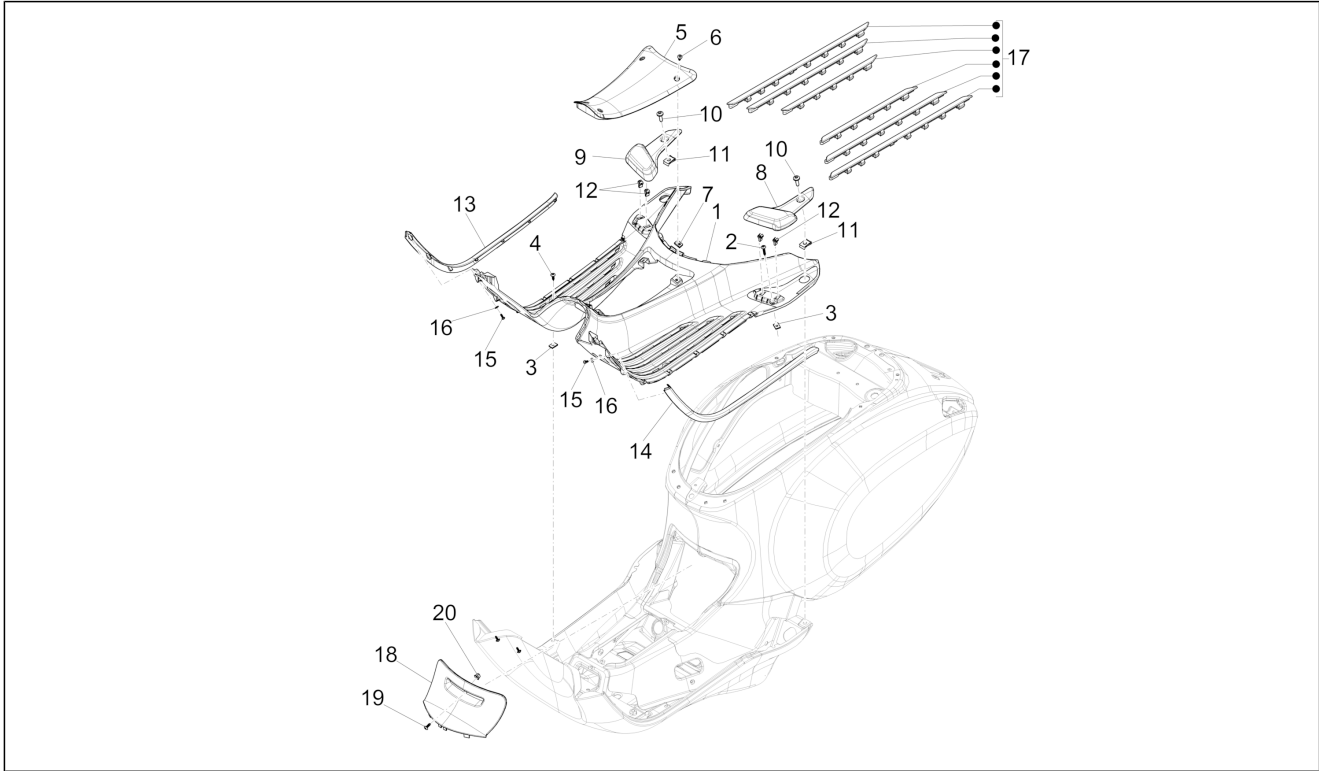

Vespa Primavera 150
EVPR000EX5 Vespa Primavera 150 4T 3V IGET ABS-NOABS
E2-E3-E4 2016 - 2019 (APAC)

Chassis prefix: RP8M8222, RP8M8221,
RP8M8241, RP8M8242
Engine prefix: M828M, M826M, M82CM,
M82GM

Group	Frame - Plastic parts - Coachwork
Code	02.31
Description	Central cover - Footrests
Service	1

Pos.	Code	Description	Qty	Variants
				Colour:Midnight Blue[222/A] Model version:ABS Version[ABS] Country:Indonesia[ID] Colour:BLACK[79/A] Model version:ABS Version[ABS] Country:Indonesia[ID] Colour:Silk grey[701/C] Model version:ABS Version[ABS] Country:Indonesia[ID] Colour:[283/A] Model version:ABS Version[ABS] Country:Taiwan[TN] Colour:White[544] Model version:ABS Version[ABS] Country:Export Version[EX] Colour:BLACK[79/A] Model version:ABS Version[ABS] Country:Export Version[EX] Colour:Midnight Blue[222/A] Model version:ABS Version[ABS] Country:Export Version[EX] Colour:DRAGON RED[894] Model version:ABS Version[ABS] Country:Export Version[EX] Colour:BLACK[79/A] Model version:ABS Version[ABS] Country:China[CN] Colour:White[544] Model version:ABS Version[ABS] Country:Export Version[EX] Colour:White[544] Model version:ABS Version[ABS] Country:China[CN] Colour:DRAGON RED[894] Model version:ABS Version[ABS] Country:China[CN] Colour:[283/A] Model version:ABS Version[ABS]