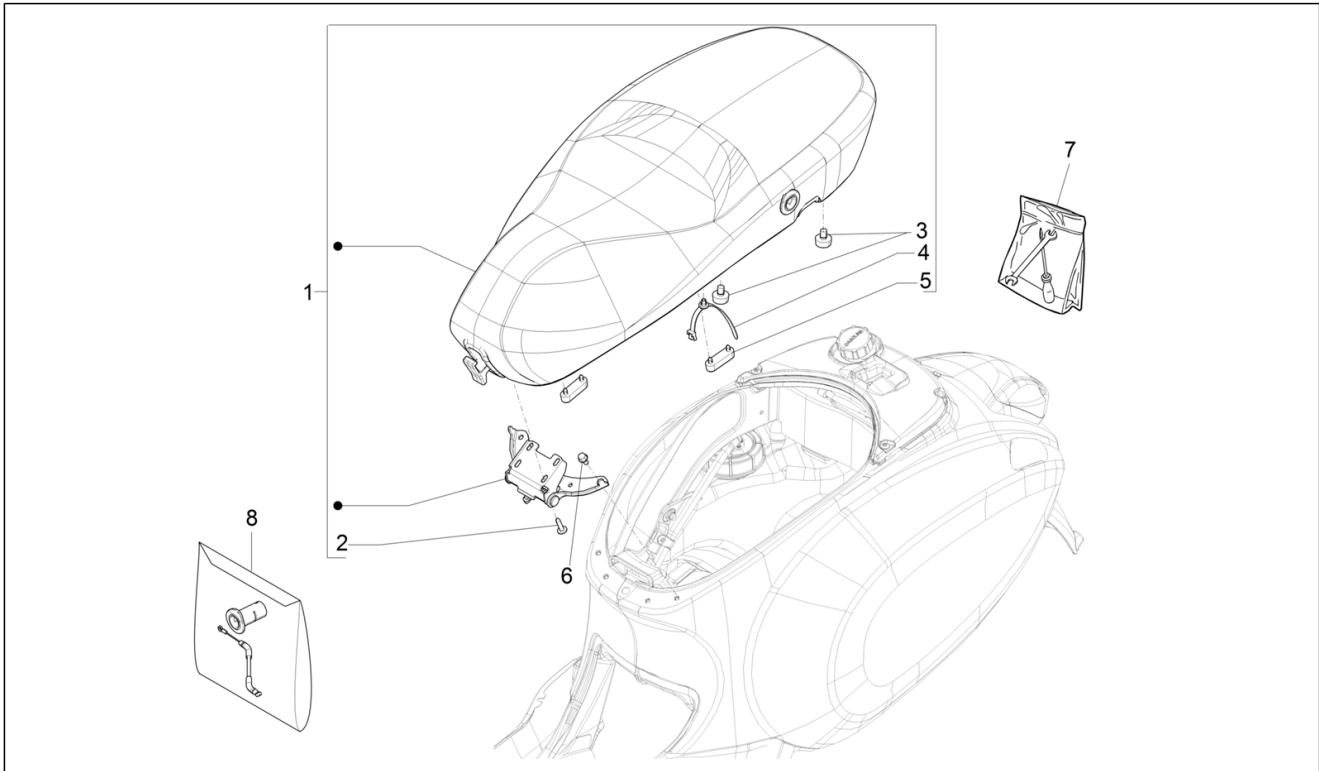

Group	Frame - Plastic parts - Coachwork
Code	02.39
Description	Saddle/seats
Service	1

Pos.	Code	Description	Qty	Variants
				Colour:Light Blue 70° (VN)[434] Country:Export Version[EX] Model version:70° Version[70°] ABS Version[ABS]
2		Metric screw TBC	4	
3		Pad	2	
4		Hose clamp	1	
5		Stop buffer	2	
6		Screw w/ flange	4	
7		Tool roll	1	
8		Saddle opening kit	1