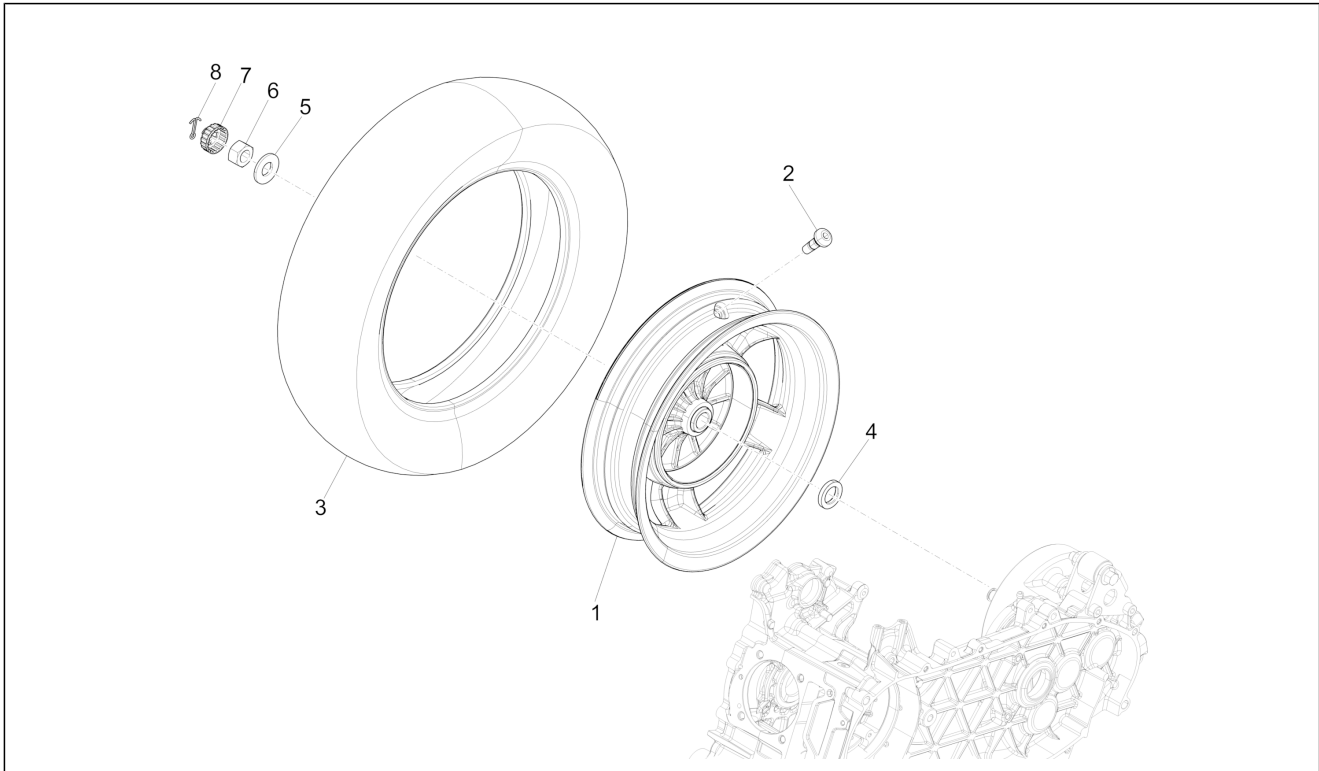

Group	Suspensions - Wheels
Code	04.12
Description	Rear wheel
Service	1

Pos.	Code	Description	Qty	Variants
				Model version:ABS Version[ABS] Country:Indonesia[ID] Colour:Silk grey[701/C] Model version:ABS Version[ABS] Country:China[CN] Colour:Beige unique 518/A[518/A] Model version:ABS Version[ABS] Country:China[CN] Colour:Midnight Blue[222/A] Model version:ABS Version[ABS] Country:China[CN] Colour:White[544] Model version:ABS Version[ABS] Country:Indonesia[ID] Colour:BLACK[79/A] Model version:ABS Version[ABS] Country:China[CN] Colour:White[544] Model version:ABS Version[ABS] Country:China[CN] Colour:DRAGON RED[894] Model version:ABS Version[ABS] Country:China[CN] Colour:White[544] Model version:ABS Version[ABS] "Sport" version[S] Country:Thailand[TH] Colour:BLACK[79/A] Model version:ABS Version[ABS] "Sport" version[S] Country:Thailand[TH] Colour:Matte red - RW[RW] Model version:ABS Version[ABS] "Sport" version[S] Country:Thailand[TH]
3		Rear tyre 120/70-11" Cheng Shin	1	Colour:Competition Black[98/A] Model version:No ABS Version[NO ABS] Country:Indonesia[ID] Colour:DRAGON RED[894] Model version:No ABS Version[NO ABS]