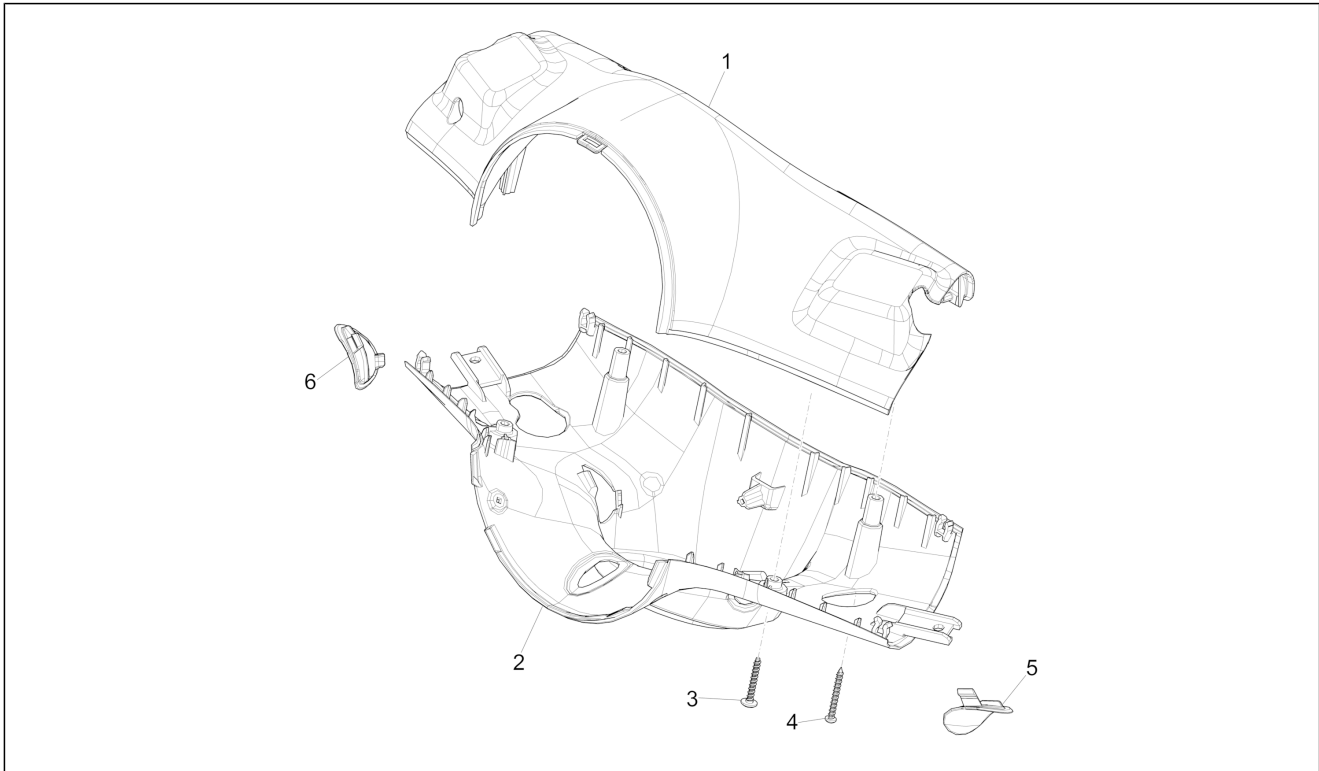

Group	Handlebars/Steering
Code	03.01
Description	Handlebars coverages
Service	1

Pos.	Code	Description	Qty	Variants
				Country:Indonesia[ID] Colour:DRAGON RED[894] Model version:ABS Version[ABS] Country:Export Version[EX] Colour:DRAGON RED[894] Model version:ABS Version[ABS] Country:China[CN] Colour:DRAGON RED[894] Model version:ABS Version[ABS] Country:Australia[AU] Colour:DRAGON RED[894] Model version:ABS Version[ABS] Country:Thailand[TH] Colour:DRAGON RED[894] Model version:ABS Version[ABS] Country:Japan[JP] Colour:DRAGON RED[894] Model version:ABS Version[ABS] Country:Australia[AU] Colour:DRAGON RED[894] Model version:ABS Version[ABS] Country:Taiwan[TN]
2		Handlebar lower cover	1	Colour:Competition Black[98/A] Country:China[CN] Model version:ABS Version[ABS] Colour:Competition Black[98/A] Model version:No ABS Version[NO ABS] Country:Indonesia[ID] Colour:BLACK[79/A] Model version:ABS Version[ABS] Country:Taiwan[TN] Colour:Competition Black[98/A] Country:Australia[AU] Model version:ABS Version[ABS] Colour:Competition Black[98/A] Model version:ABS Version[ABS] Country:Export Version[EX]