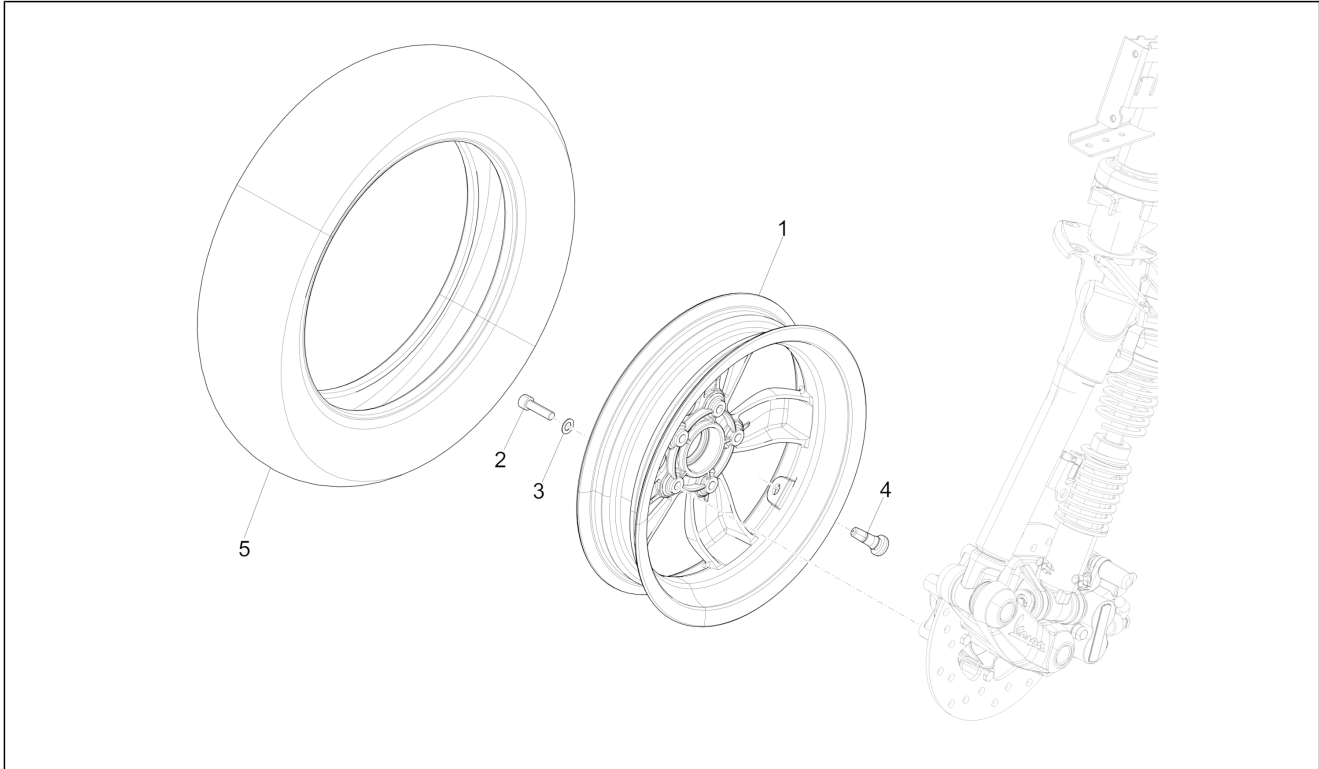

Vespa Primavera 150
EVPR000EX5 Vespa Primavera 150 4T 3V IGET ABS-NOABS
E2-E3-E4 2016 - 2019 (APAC)

Chassis prefix: RP8M8222, RP8M8221,
RP8M8241, RP8M8242
Engine prefix: M828M, M826M, M82CM,
M82GM

Group	Suspensions - Wheels
Code	04.11
Description	Front wheel
Service	1

Pos.	Code	Description	Qty	Variants
				Colour:Midnight Blue[222/A] Country:China[CN] Model version:ABS Version[ABS] Colour:Midnight Blue[222/A] Model version:No ABS Version[NO ABS] Country:Indonesia[ID] Colour:Midnight Blue[222/A] Country:Taiwan[TN] Model version:ABS Version[ABS] Colour:Silk grey[701/C] Model version:ABS Version[ABS] Country:China[CN] Colour:Light Blue 70° (VN)[434] Country:Taiwan[TN] Model version:70° Version[70°] ABS Version[ABS] Colour:Brown[135/A] Country:Australia[AU] Model version:ABS Version[ABS] Colour:Brown[135/A] Country:China[CN] Model version:ABS Version[ABS] Colour:Brown[135/A] Model version:No ABS Version[NO ABS] Country:Indonesia[ID] Colour:Competition Black[98/A] Country:Australia[AU] Model version:ABS Version[ABS] Colour:Competition Black[98/A] Model version:ABS Version[ABS] Country:Export Version[EX] Colour:Competition Black[98/A] Country:Taiwan[TN] Model version:ABS Version[ABS] Colour:DRAGON RED[894] Country:Australia[AU] Model version:ABS Version[ABS] Colour:DRAGON RED[894] Model version:ABS Version[ABS]