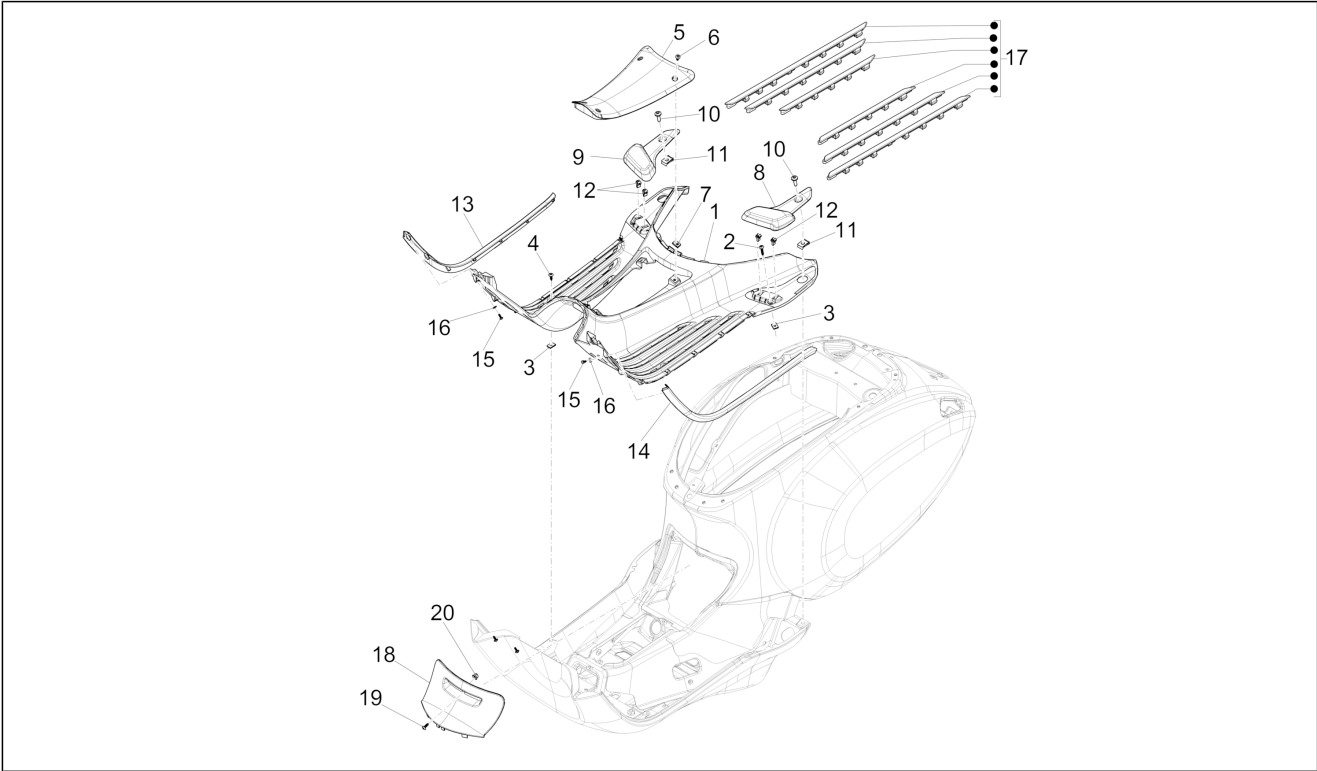

Vespa Primavera 150
EVPR000EX5 Vespa Primavera 150 4T 3V IGET ABS-NOABS
E2-E3-E4 2016 - 2019 (APAC)

Chassis prefix: RP8M8222, RP8M8221,
RP8M8241, RP8M8242
Engine prefix: M828M, M826M, M82CM,
M82GM

Group	Frame - Plastic parts - Coachwork
Code	02.31
Description	Central cover - Footrests
Service	1

Pos.	Code	Description	Qty	Variants
				Colour:Silk grey[701/C] Model version:ABS Version[ABS] Country:Thailand[TH] Colour:DRAGON RED[894] Model version:ABS Version[ABS] Country:Thailand[TH] Colour:White[544] Model version:ABS Version[ABS] Country:Taiwan[TN] Colour:[283/A] Model version:ABS Version[ABS] Country:Indonesia[ID] Colour:White[544] Model version:ABS Version[ABS] Country:Indonesia[ID] Colour:Midnight Blue[222/A] Model version:ABS Version[ABS] Country:Indonesia[ID] Colour:Silk grey[701/C] Model version:ABS Version[ABS] Country:Indonesia[ID] Colour:BLACK[79/A] Model version:ABS Version[ABS] Country:Indonesia[ID] Colour:DRAGON RED[894] Model version:ABS Version[ABS] Country:Indonesia[ID] Colour:BLACK[79/A] Model version:ABS Version[ABS] Country:Australia[AU] Colour:Competition Black[98/A] Model version:ABS Version[ABS] Country:Thailand[TH] Colour:Beige unique 518/A[518/A] Model version:ABS Version[ABS] Country:Thailand[TH] Colour:White[544] Model version:ABS Version[ABS]