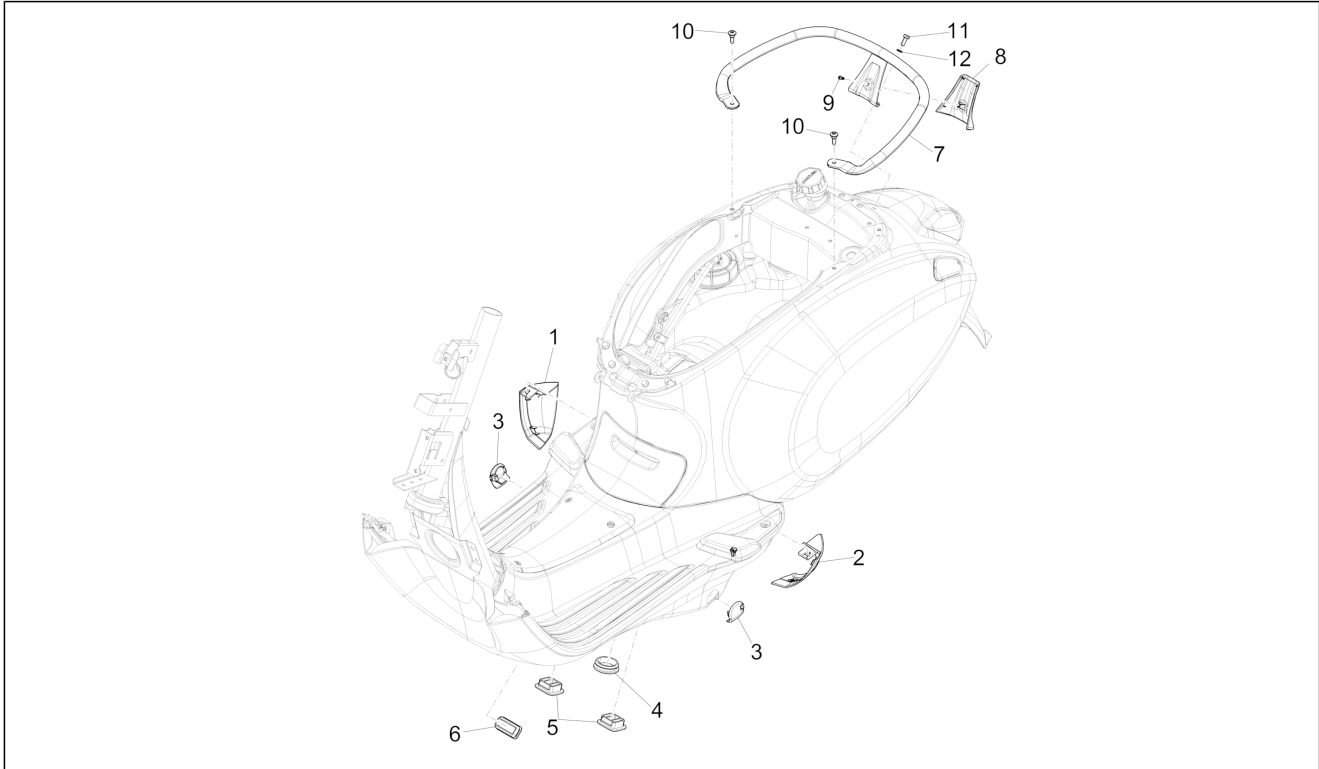

Vespa Primavera 150
EVPR000EX5 Vespa Primavera 150 4T 3V IGET ABS-NOABS
E2-E3-E4 2016 - 2019 (APAC)

Chassis prefix: RP8M8222, RP8M8221,
RP8M8241, RP8M8242
Engine prefix: M828M, M826M, M82CM,
M82GM

Group	Frame - Plastic parts - Coachwork
Code	02.32
Description	Side cover - Spoiler
Service	1

Pos.	Code	Description	Qty	Variants
				Colour:Light blue 294/A[294/A] Model version:ABS Version[ABS] 50° Version[50] Country:Thailand[TH] Colour:Light blue 294/A[294/A] Model version:ABS Version[ABS] 50° Version[50] Country:Indonesia[ID] Colour:Light blue 294/A[294/A] Model version:ABS Version[ABS] 50° Version[50] Country:Export Version[EX] Colour:Light blue 294/A[294/A] Model version:ABS Version[ABS] 50° Version[50] Country:China[CN] Colour:Light blue 294/A[294/A] Model version:ABS Version[ABS] 50° Version[50] Country:Australia[AU]
1		Right-hand spoiler terminal	1	Colour:Beige unique 518/A[518/A] Model version:ABS Version[ABS] Country:Indonesia[ID] Colour:Beige unique 518/A[518/A] Model version:ABS Version[ABS] Country:Japan[JP] Colour:Beige unique 518/A[518/A] Model version:ABS Version[ABS] Country:Australia[AU] Colour:Beige unique 518/A[518/A] Model version:ABS Version[ABS] Country:Thailand[TH] Colour:Beige unique 518/A[518/A] Model version:ABS Version[ABS] Country:Export Version[EX] Colour:Beige unique 518/A[518/A] Model version:ABS Version[ABS] Country:China[CN] Colour:Beige unique 518/A[518/A] Model version:ABS Version[ABS] Country:Taiwan[TN]
1		Right-hand spoiler terminal	1	Colour:Silk grey[701/C]