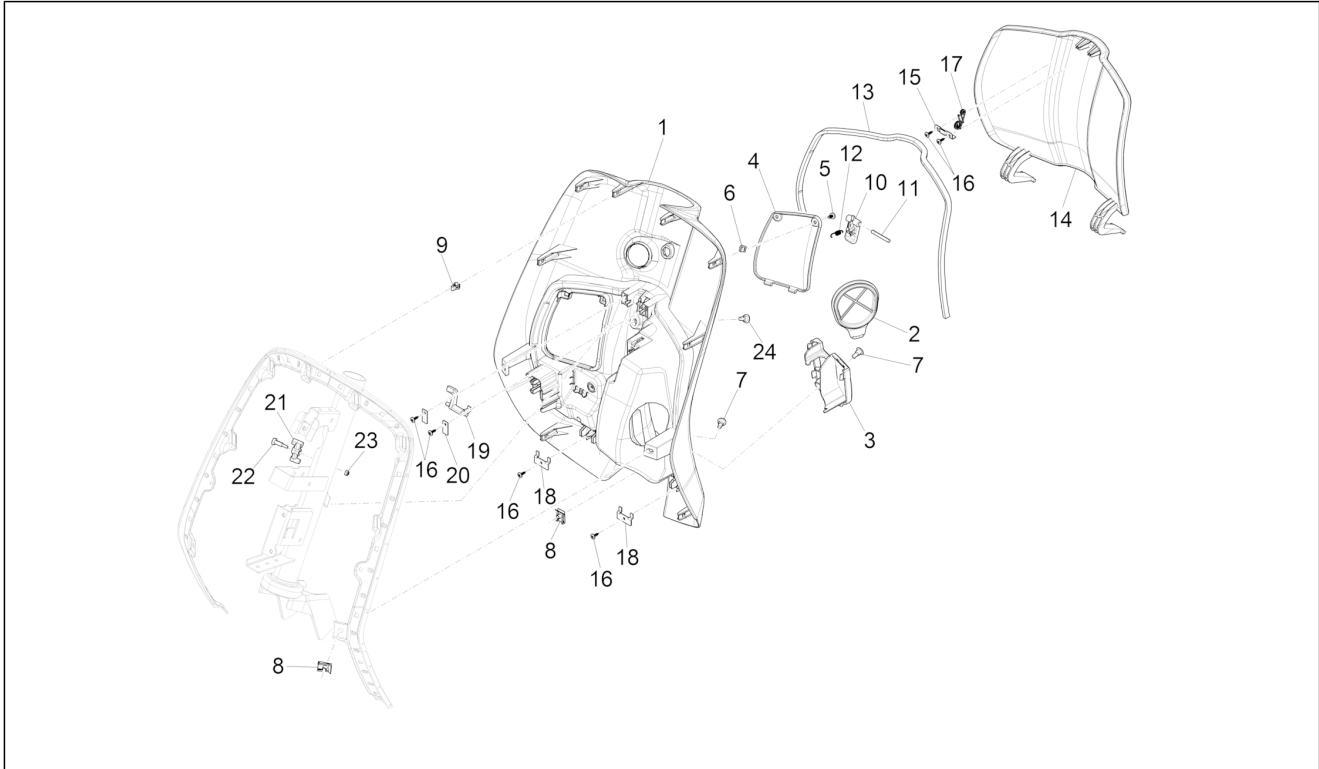

Vespa Primavera 150
EVPR000EX5 Vespa Primavera 150 4T 3V IGET ABS-NOABS
E2-E3-E4 2016 - 2019 (APAC)

Chassis prefix: RP8M8222, RP8M8221,
RP8M8241, RP8M8242
Engine prefix: M828M, M826M, M82CM,
M82GM

Group	Frame - Plastic parts - Coachwork
Code	02.30
Description	Front glove-box - Knee-guard panel
Service	1

Pos.	Code	Description	Qty	Variants
				Country:China[CN] Model version:ABS Version[ABS] Colour:White[544] Model version:ABS Version[ABS] Country:Indonesia[ID] Colour:White[544] Model version:ABS Version[ABS] Yacht club version[YC] Country:Taiwan[TN] Colour:White[544] Model version:ABS Version[ABS] Yacht club version[YC] Country:Indonesia[ID] Colour:White[544] Model version:ABS Version[ABS] Yacht club version[YC] Country:Export Version[EX] Colour:White[544] Model version:ABS Version[ABS] Yacht club version[YC] Country:Australia[AU] Colour:White[544] Model version:ABS Version[ABS] Yacht club version[YC] Country:Japan[JP] Colour:White[544] Model version:ABS Version[ABS] Yacht club version[YC] Country:China[CN] Colour:White[544] Model version:ABS Version[ABS] Country:Export Version[EX] Colour:White[544] Model version:ABS Version[ABS] Country:Export Version[EX] Colour:White[544] Model version:ABS Version[ABS] Country:China[CN] Colour:White[544] Model version:ABS Version[ABS] Country:Japan[JP] Colour:White[544] Model version:ABS Version[ABS] Country:Australia[AU]