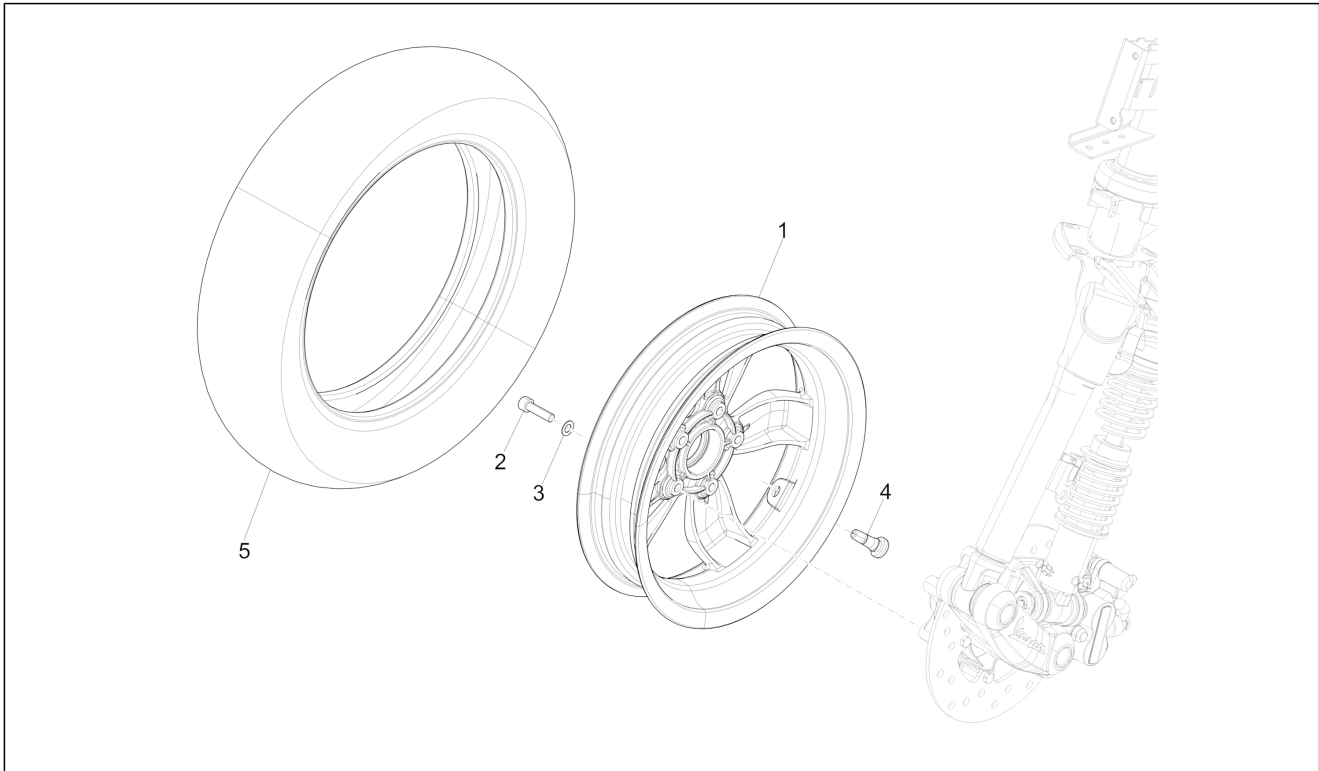

Vespa Primavera 150
EVPR000EX5 Vespa Primavera 150 4T 3V IGET ABS-NOABS
E2-E3-E4 2016 - 2019 (APAC)

Chassis prefix: RP8M8222, RP8M8221,
RP8M8241, RP8M8242
Engine prefix: M828M, M826M, M82CM,
M82GM

Group	Suspensions - Wheels
Code	04.11
Description	Front wheel
Service	1

Pos.	Code	Description	Qty	Variants
				Country:Taiwan[TN] Model version:ABS Version[ABS] Colour:Light Blue 70° (VN)[434] Country:Export Version[EX] Model version:70° Version[70°] ABS Version[ABS] Colour:Midnight Blue[222/A] Country:Australia[AU] Model version:ABS Version[ABS] Colour:White[544] Model version:No ABS Version[NO ABS] Country:Indonesia[ID] Colour:White[544] Country:China[CN] Model version:ABS Version[ABS] Colour:D05 - Blue glossy VN[D05] Model version:ABS Version[ABS] Country:Export Version[EX] Colour:D05 - Blue glossy VN[D05] Model version:ABS Version[ABS] Country:China[CN] Colour:D05 - Blue glossy VN[D05] Model version:ABS Version[ABS] Country:Australia[AU] Colour:D05 - Blue glossy VN[D05] Model version:ABS Version[ABS] Country:Japan[JP] Colour:D05 - Blue glossy VN[D05] Model version:ABS Version[ABS] Country:Indonesia[ID] Colour:Beige unique 518/A[518/A] Model version:ABS Version[ABS] Country:Indonesia[ID] Colour:Beige unique 518/A[518/A] Model version:ABS Version[ABS] Country:Japan[JP] Colour:Beige unique 518/A[518/A] Model version:ABS Version[ABS] Country:Australia[AU]