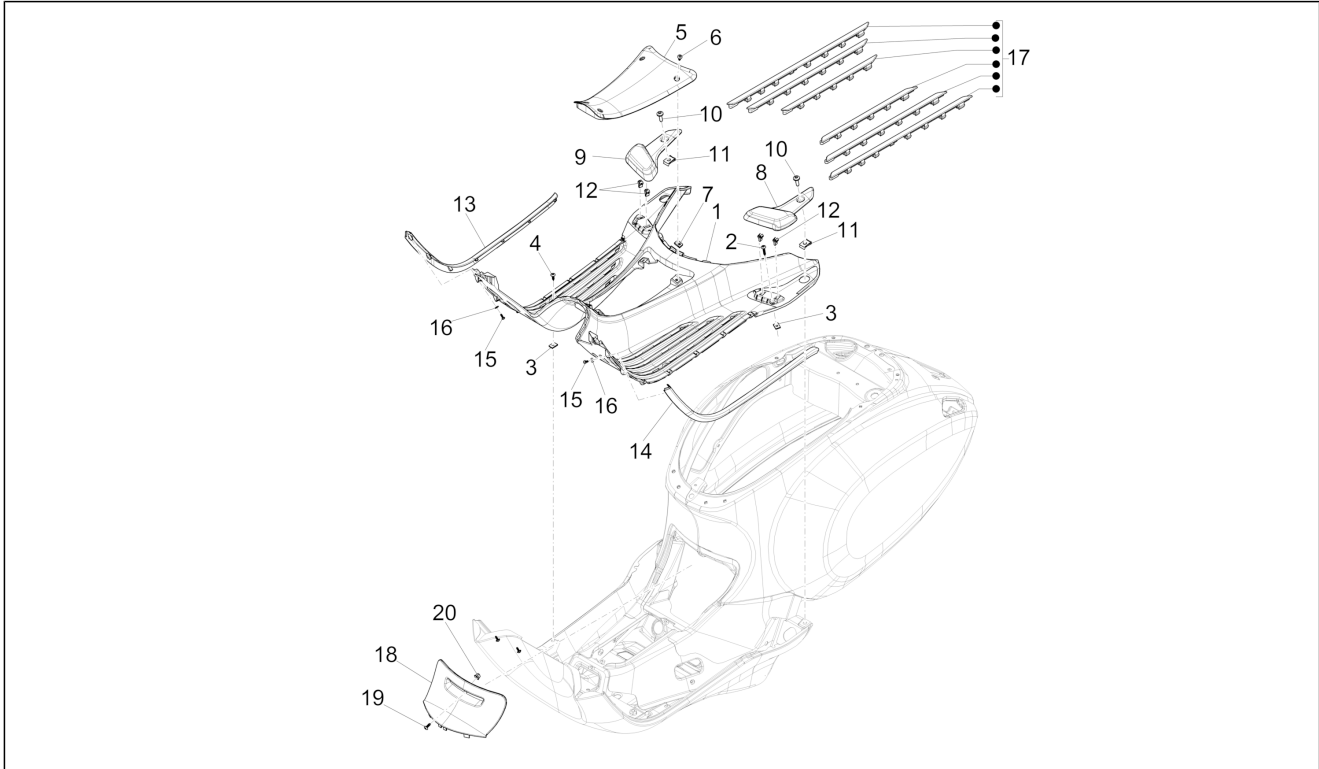

Group	Frame - Plastic parts - Coachwork
Code	02.31
Description	Central cover - Footrests
Service	1

Pos.	Code	Description	Qty	Variants
				Country:Indonesia[ID] Colour:BLACK[79/A] Model version:ABS Version[ABS] Country:Indonesia[ID] Colour:DRAGON RED[894] Model version:ABS Version[ABS] Country:Indonesia[ID] Colour:BLACK[79/A] Model version:ABS Version[ABS] Country:Australia[AU] Colour:Competition Black[98/A] Model version:ABS Version[ABS] Country:Thailand[TH] Colour:Beige unique 518/A[518/A] Model version:ABS Version[ABS] Country:Thailand[TH] Colour:White[544] Model version:ABS Version[ABS] Country:Australia[AU] Colour:Silk grey[701/C] Model version:ABS Version[ABS] Country:Australia[AU] Colour:Beige unique 518/A[518/A] Model version:ABS Version[ABS] Country:Export Version[EX] Colour:White[544] Model version:ABS Version[ABS] Country:Taiwan[TN] Colour:White[544] Model version:ABS Version[ABS] Yacht club version[YC] Country:Thailand[TH] Colour:DRAGON RED[894] Model version:ABS Version[ABS] Country:Japan[JP] Colour:Midnight Blue[222/A] Model version:ABS Version[ABS] Country:Australia[AU] Colour:DRAGON RED[894]