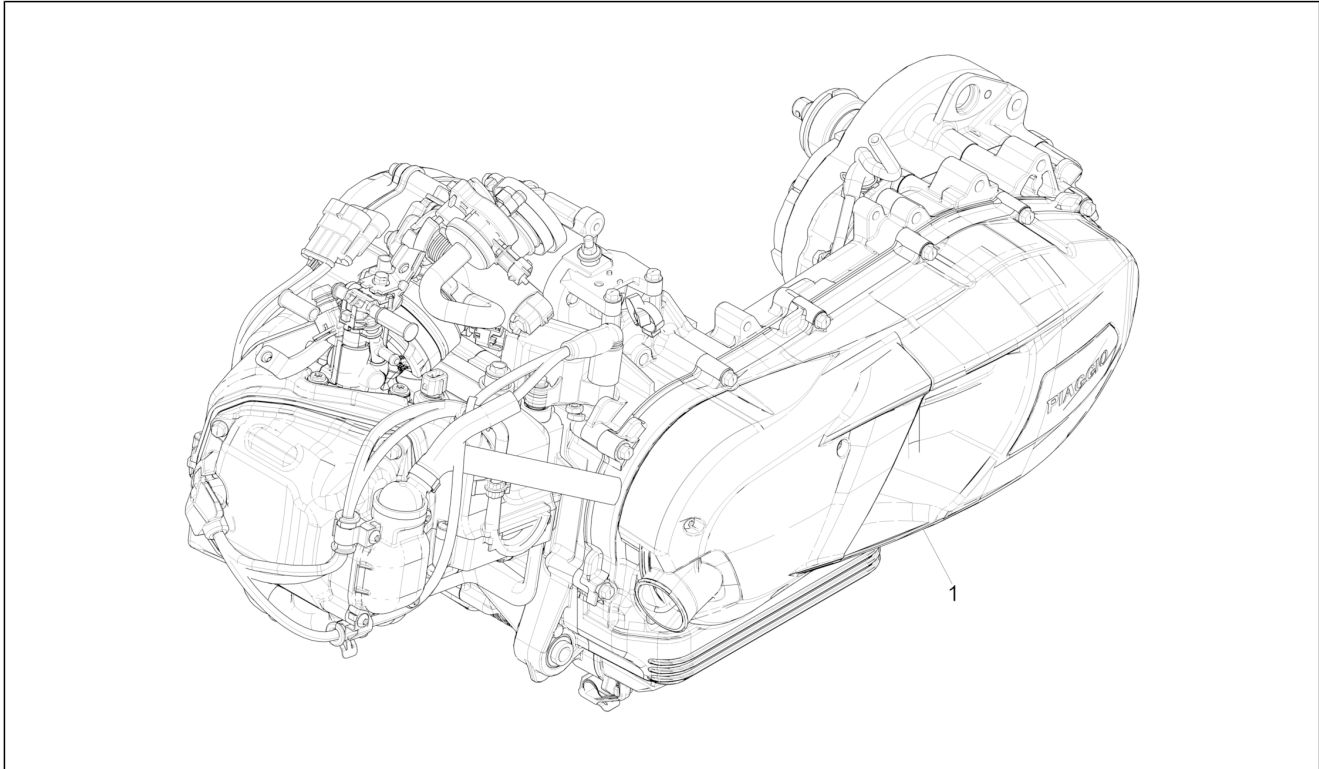

Group	Engine
Code	01.02
Description	Engine, assembly
Service	1

Pos.	Code	Description	Qty	Variants
				Colour: White[544] Model version: ABS Version[ABS] "Sport" version[S] Country: Thailand[TH] Colour: BLACK[79/A] Model version: ABS Version[ABS] "Sport" version[S] Country: Thailand[TH] Colour: Matte red - RW[RW] Model version: ABS Version[ABS] "Sport" version[S] Country: Thailand[TH]
1		Complete engine 150 4STR 3V ie	1	Colour: Competition Black[98/A] Model version: No ABS Version[NO ABS] Country: Indonesia[ID] Colour: DRAGON RED[894] Model version: No ABS Version[NO ABS] Country: Indonesia[ID] Colour: Light Blue 70° (VN)[434] Model version: No ABS Version[NO ABS] 70° Version[70°] Country: Indonesia[ID] Colour: Silk grey[701/C] Model version: No ABS Version[NO ABS] Country: Indonesia[ID] Colour: Midnight Blue[222/A] Model version: No ABS Version[NO ABS] Country: Indonesia[ID] Colour: Brown[135/A] Model version: No ABS Version[NO ABS] Country: Indonesia[ID] Colour: White[544] Model version: No ABS Version[NO ABS] Country: Indonesia[ID] Colour: White[544] Model version: ABS Version[ABS] Country: Indonesia[ID] Colour: DRAGON RED[894] Model version: ABS Version[ABS] Country: Indonesia[ID] Colour: Midnight Blue[222/A]