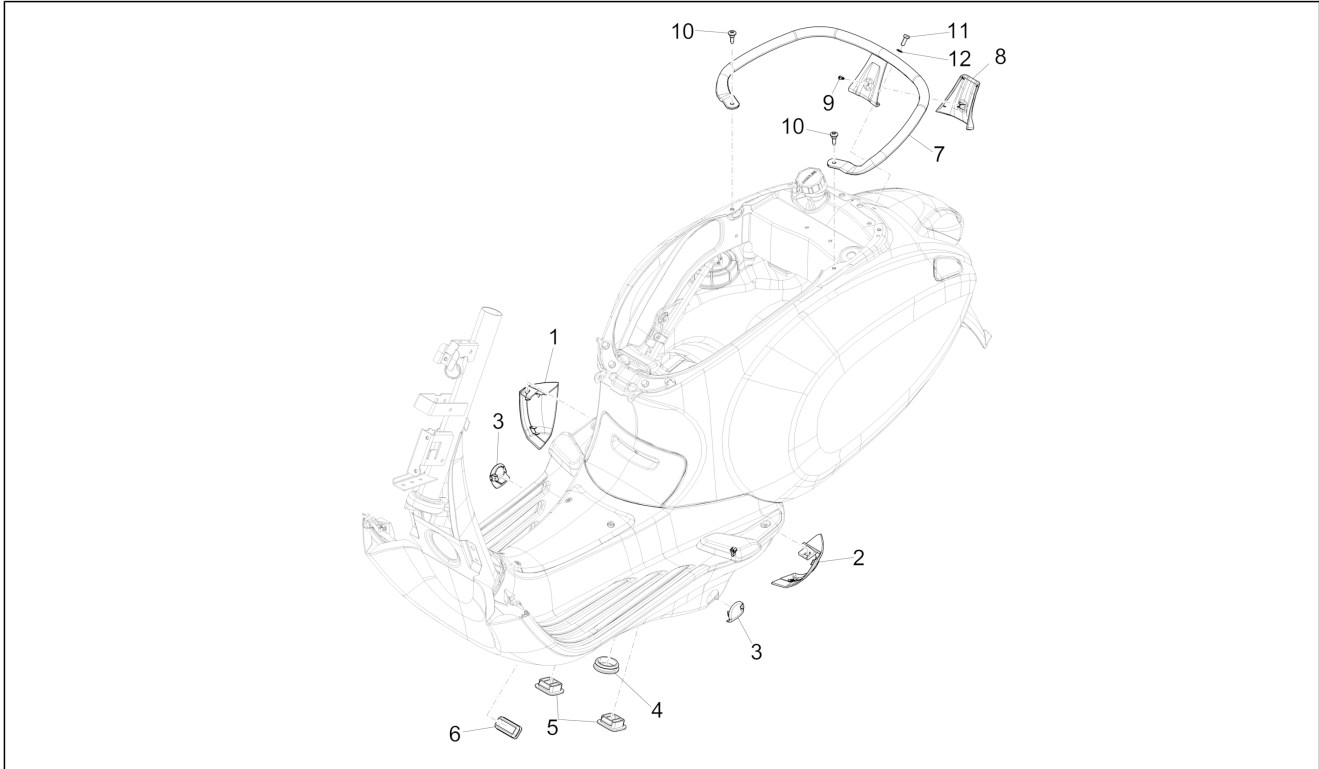

Vespa Primavera 150
EVPR000EX5 Vespa Primavera 150 4T 3V IGET ABS-NOABS
E2-E3-E4 2016 - 2019 (APAC)

Chassis prefix: RP8M8222, RP8M8221,
RP8M8241, RP8M8242
Engine prefix: M828M, M826M, M82CM,
M82GM

Group	Frame - Plastic parts - Coachwork
Code	02.32
Description	Side cover - Spoiler
Service	1

Pos.	Code	Description	Qty	Variants
				Country:Japan[JP] Colour:BLACK[79/A] Model version:ABS Version[ABS] Country:Export Version[EX] Colour:BLACK[79/A] Model version:ABS Version[ABS] Country:Thailand[TH] Colour:BLACK[79/A] Model version:ABS Version[ABS] Country:Indonesia[ID] Colour:BLACK[79/A] Model version:ABS Version[ABS] Country:Australia[AU] Colour:Competition Black[98/A] Model version:ABS Version[ABS] Country:Thailand[TH] Colour:BLACK[79/A] Model version:ABS Version[ABS] Country:Japan[JP] Colour:BLACK[79/A] Model version:ABS Version[ABS] Country:Taiwan[TN] Colour:BLACK[79/A] Model version:ABS Version[ABS] Country:Australia[AU] Colour:BLACK[79/A] Model version:ABS Version[ABS] Country:China[CN] Colour:BLACK[79/A] Model version:ABS Version[ABS] "Sport" version[S] Country:Thailand[TH]
2		Left-hand spoiler terminal	1	Colour:Beige unique 518/A[518/A] Model version:ABS Version[ABS] Country:Indonesia[ID] Colour:Beige unique 518/A[518/A] Model version:ABS Version[ABS] Country:Japan[JP]