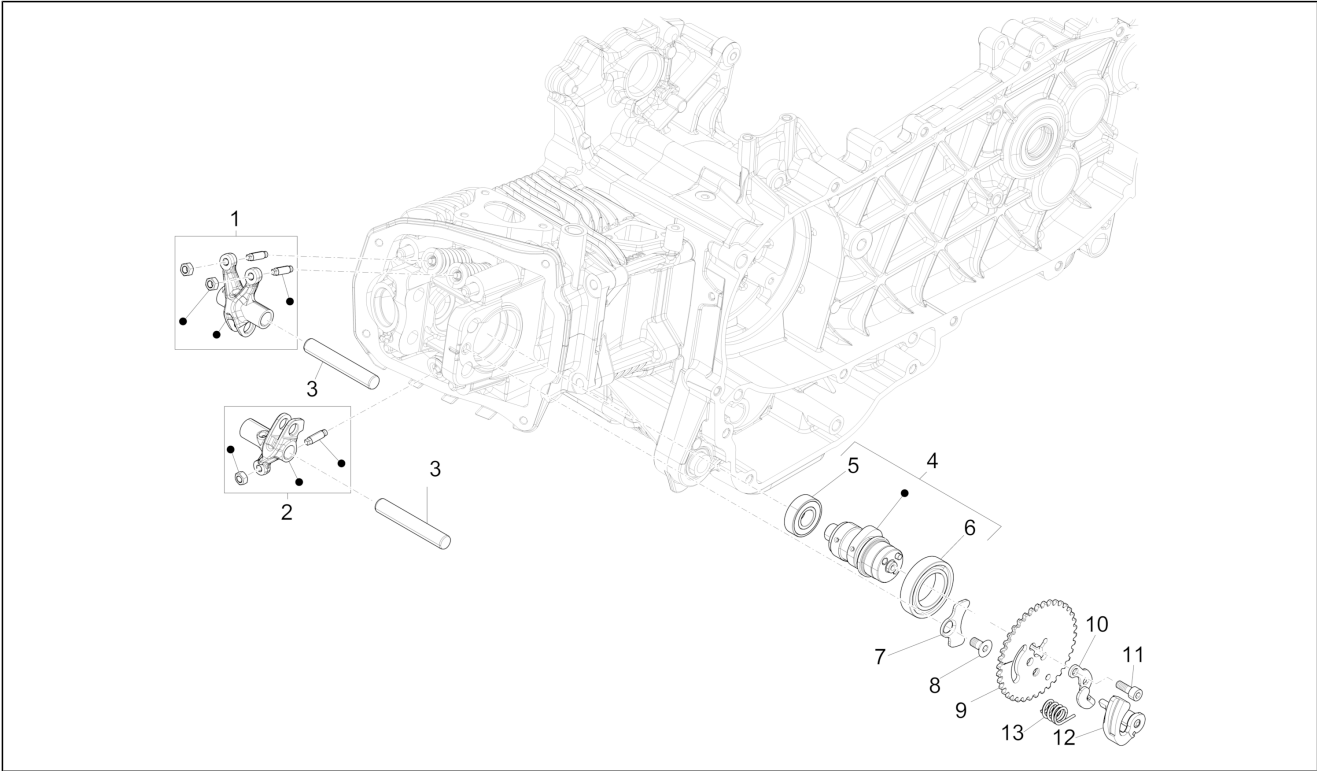

Group	Engine
Code	01.11
Description	Rocking levers support unit
Service	1

Pos.	Code	Description	Qty	Variants
				Model version:ABS Version[ABS] Country:Australia[AU] Colour:Midnight Blue[222/A] Model version:ABS Version[ABS] Country:Australia[AU] Colour:[283/A] Model version:ABS Version[ABS] Country:Australia[AU] Colour:DRAGON RED[894] Model version:ABS Version[ABS] Country:Australia[AU] Colour:White[544] Model version:ABS Version[ABS] Country:Australia[AU] Colour:Silk grey[701/C] Model version:ABS Version[ABS] Country:Australia[AU] Colour:White[544] Model version:ABS Version[ABS] Country:Taiwan[TN] Colour:DRAGON RED[894] Model version:ABS Version[ABS] Country:Japan[JP] Colour:Midnight Blue[222/A] Model version:ABS Version[ABS] Country:Australia[AU] Colour:DRAGON RED[894] Model version:ABS Version[ABS] Country:Australia[AU] Colour:BLACK[79/A] Model version:ABS Version[ABS] Country:Japan[JP] Colour:Brown 140/A[140/A] Model version:ABS Version[ABS] 50° Version[50] Country:Taiwan[TN] Colour:Brown 140/A[140/A] Model version:ABS Version[ABS] 50° Version[50] Country:China[CN]