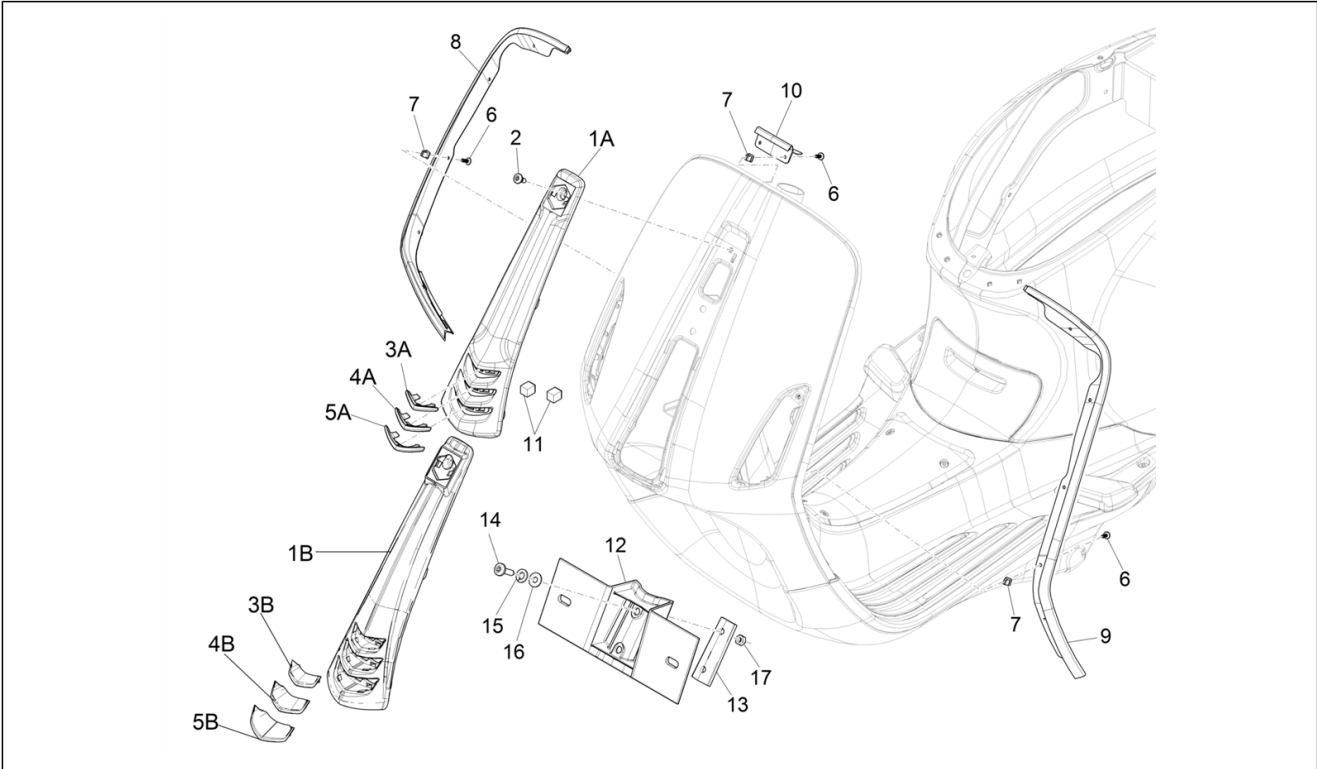

Vespa Primavera 150
EVPR000EX5 Vespa Primavera 150 4T 3V IGET ABS-NOABS
E2-E3-E4 2016 - 2019 (APAC)

Chassis prefix: RP8M8222, RP8M8221,
RP8M8241, RP8M8242
Engine prefix: M828M, M826M, M82CM,
M82GM

Group	Frame - Plastic parts - Coachwork
Code	02.26
Description	Front shield
Service	1

Pos.	Code	Description	Qty	Variants
				Colour:Silk grey[701/C] Model version:ABS Version[ABS] Country:Thailand[TH] Colour:DRAGON RED[894] Model version:ABS Version[ABS] Country:Thailand[TH] Colour:Competition Black[98/A] Model version:ABS Version[ABS] Country:Thailand[TH] Colour:Beige unique 518/A[518/A] Model version:ABS Version[ABS] Country:Thailand[TH] Colour:White[544] Model version:ABS Version[ABS] Country:Australia[AU] Colour:Silk grey[701/C] Model version:ABS Version[ABS] Country:Australia[AU] Colour:Beige unique 518/A[518/A] Model version:ABS Version[ABS] Country:Export Version[EX] Colour:White[544] Model version:ABS Version[ABS] Country:Taiwan[TN] Colour:White[544] Model version:ABS Version[ABS] Yacht club version[YC] Country:Thailand[TH] Colour:DRAGON RED[894] Model version:ABS Version[ABS] Country:Japan[JP] Colour:Midnight Blue[222/A] Model version:ABS Version[ABS] Country:Australia[AU] Colour:DRAGON RED[894] Model version:ABS Version[ABS] Country:Australia[AU] Colour:BLACK[79/A] Model version:ABS Version[ABS]