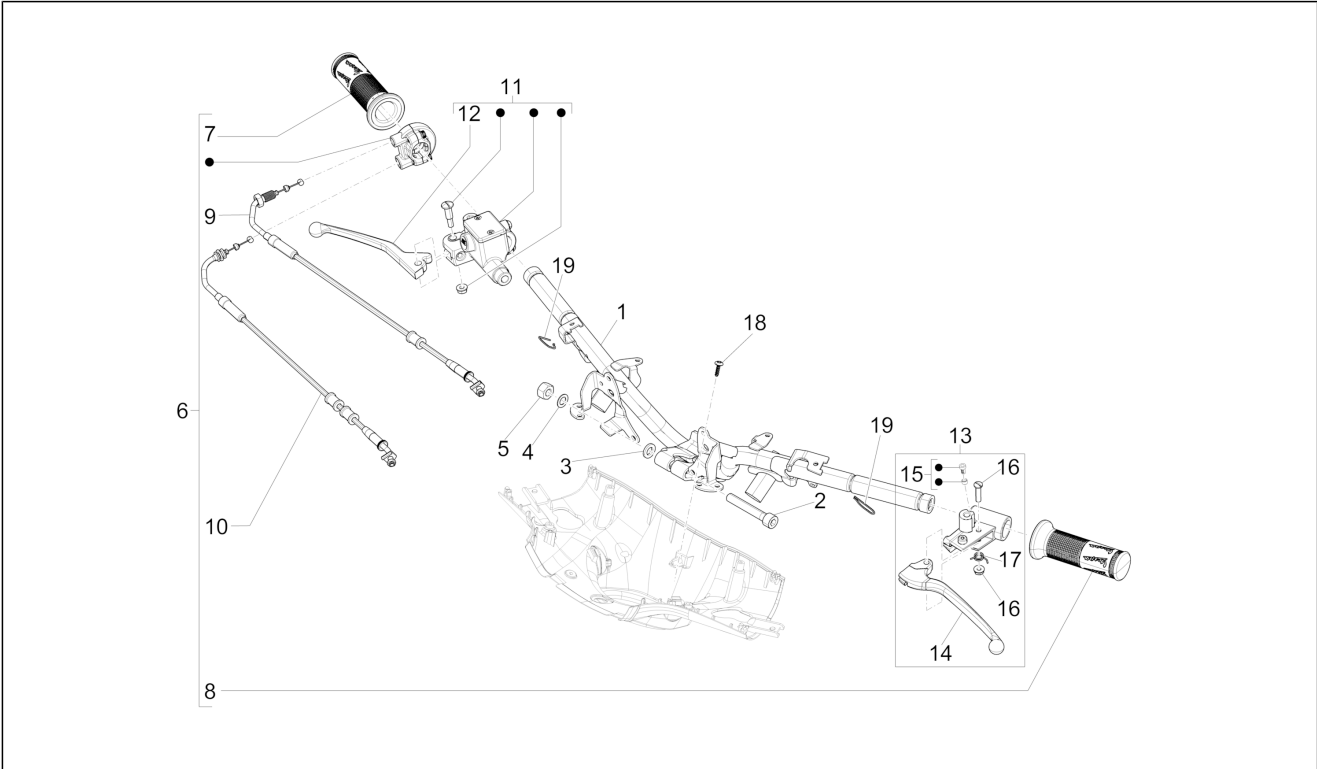

Vespa Primavera 150
EVPR000EX5 Vespa Primavera 150 4T 3V IGET ABS-NOABS
E2-E3-E4 2016 - 2019 (APAC)

Chassis prefix: RP8M8222, RP8M8221,
RP8M8241, RP8M8242
Engine prefix: M828M, M826M, M82CM,
M82GM

Group	Handlebars/Steering
Code	03.06
Description	Handlebars - Master cil.
Service	1

Pos.	Code	Description	Qty	Variants
				Model version:ABS Version[ABS] Country:China[CN] Colour:Midnight Blue[222/A] Model version:ABS Version[ABS] Country:China[CN] Colour:Midnight Blue[222/A] Model version:ABS Version[ABS] Country:Taiwan[TN] Colour:DRAGON RED[894] Model version:ABS Version[ABS] Country:Taiwan[TN] Colour:Silk grey[701/C] Model version:ABS Version[ABS] Country:Taiwan[TN] Colour:BLACK[79/A] Model version:ABS Version[ABS] Country:Taiwan[TN] Colour:Beige unique 518/A[518/A] Model version:ABS Version[ABS] Country:Taiwan[TN] Colour:BLACK[79/A] Model version:ABS Version[ABS] Country:Australia[AU] Colour:White[544] Model version:ABS Version[ABS] Country:Japan[JP] Colour:Midnight Blue[222/A] Model version:ABS Version[ABS] Country:Japan[JP] Colour:Silk grey[701/C] Model version:ABS Version[ABS] Country:Japan[JP] Colour:Light blue 294/A[294/A] Model version:ABS Version[ABS] 50° Version[50] Country:Taiwan[TN] Colour:Light blue 294/A[294/A] Model version:ABS Version[ABS] 50° Version[50] Country:Thailand[TH]