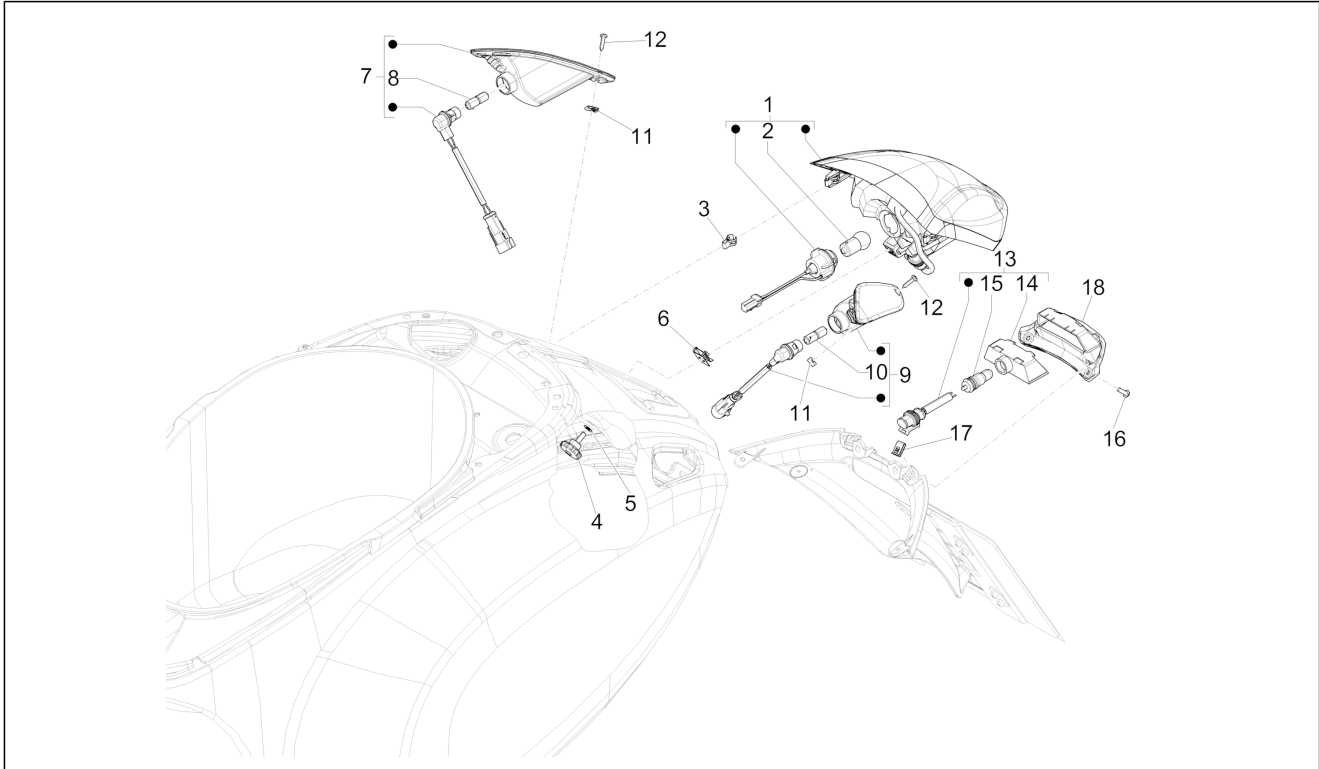

Group	Electrical system
Code	06.04
Description	Rear headlamps - Turn signal lamps
Service	1

Pos.	Code	Description	Qty	Variants
				Colour:Midnight Blue[222/A] Model version:ABS Version[ABS] Country:Export Version[EX] Colour:DRAGON RED[894] Model version:ABS Version[ABS] Country:Export Version[EX] Colour:BLACK[79/A] Model version:ABS Version[ABS] Country:China[CN] Colour:White[544] Model version:ABS Version[ABS] Country:Export Version[EX] Colour:White[544] Model version:ABS Version[ABS] Country:China[CN] Colour:DRAGON RED[894] Model version:ABS Version[ABS] Country:China[CN] Colour:[283/A] Model version:ABS Version[ABS] Country:China[CN] Colour:BLACK[79/A] Model version:ABS Version[ABS] Country:Japan[JP] Colour:[283/A] Model version:ABS Version[ABS] Country:Japan[JP] Colour:White[544] Model version:ABS Version[ABS] Country:Japan[JP] Colour:BLACK[79/A] Model version:ABS Version[ABS] Country:Export Version[EX] Colour:Silk grey[701/C] Model version:ABS Version[ABS] Country:Export Version[EX] Colour:[283/A] Model version:ABS Version[ABS]