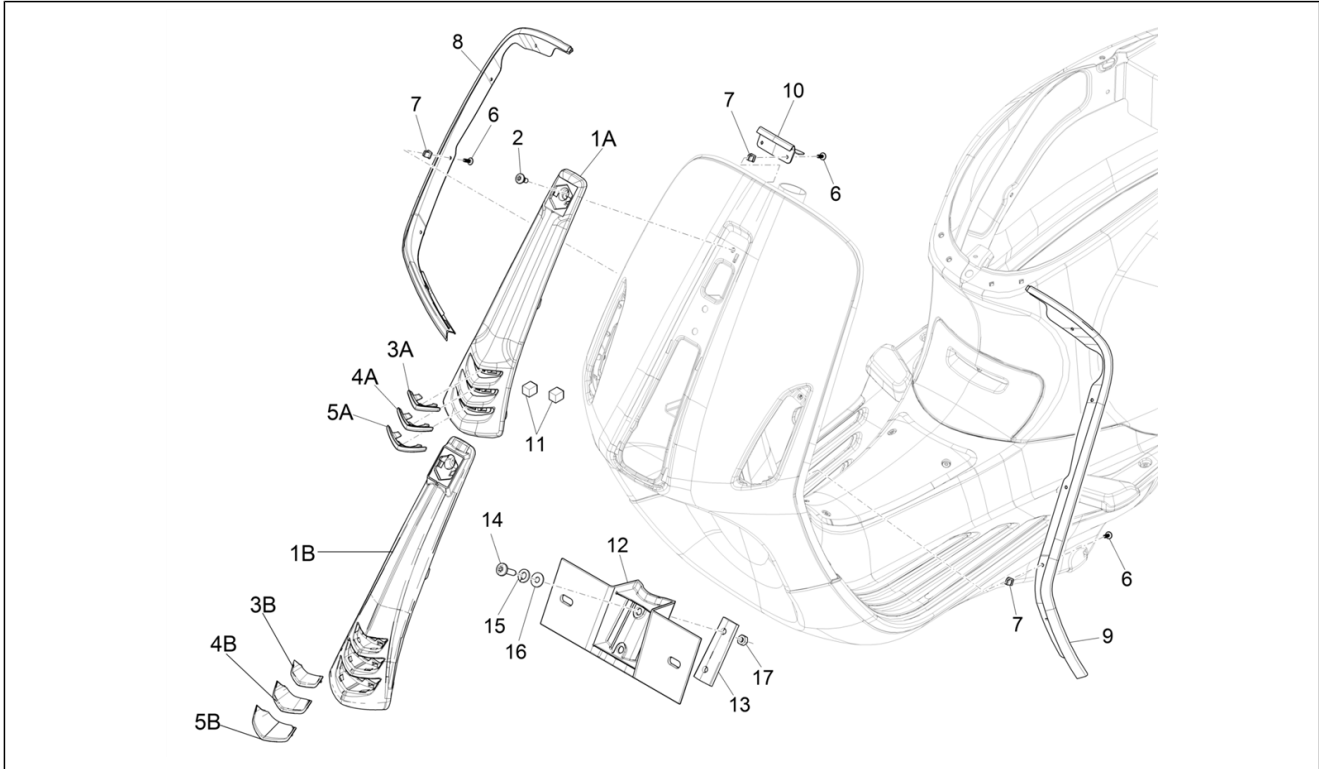

Vespa Primavera 150
EVPR000EX5 Vespa Primavera 150 4T 3V IGET ABS-NOABS
E2-E3-E4 2016 - 2019 (APAC)

Chassis prefix: RP8M8222, RP8M8221,
RP8M8241, RP8M8242
Engine prefix: M828M, M826M, M82CM,
M82GM

Group	Frame - Plastic parts - Coachwork
Code	02.26
Description	Front shield
Service	1

Pos.	Code	Description	Qty	Variants
				Country:Australia[AU] Colour:White[544] Model version:ABS Version[ABS] Country:Japan[JP] Colour:Midnight Blue[222/A] Model version:ABS Version[ABS] Country:Japan[JP] Colour:Silk grey[701/C] Model version:ABS Version[ABS] Country:Japan[JP] Colour:Light blue 294/A[294/A] Model version:ABS Version[ABS] 50° Version[50] Country:Taiwan[TN] Colour:Light blue 294/A[294/A] Model version:ABS Version[ABS] 50° Version[50] Country:Thailand[TH] Colour:Light blue 294/A[294/A] Model version:ABS Version[ABS] 50° Version[50] Country:Indonesia[ID] Colour:Light blue 294/A[294/A] Model version:ABS Version[ABS] 50° Version[50] Country:Export Version[EX] Colour:Light blue 294/A[294/A] Model version:ABS Version[ABS] 50° Version[50] Country:China[CN] Colour:Light blue 294/A[294/A] Model version:ABS Version[ABS] 50° Version[50] Country:Australia[AU] Colour:D05 - Blue glossy VN[D05] Model version:ABS Version[ABS] Country:Thailand[TH] Colour:White[544] Model version:ABS Version[ABS] Country:Indonesia[ID] Colour:BLACK[79/A] Model version:ABS Version[ABS] Country:China[CN] Colour:White[544]