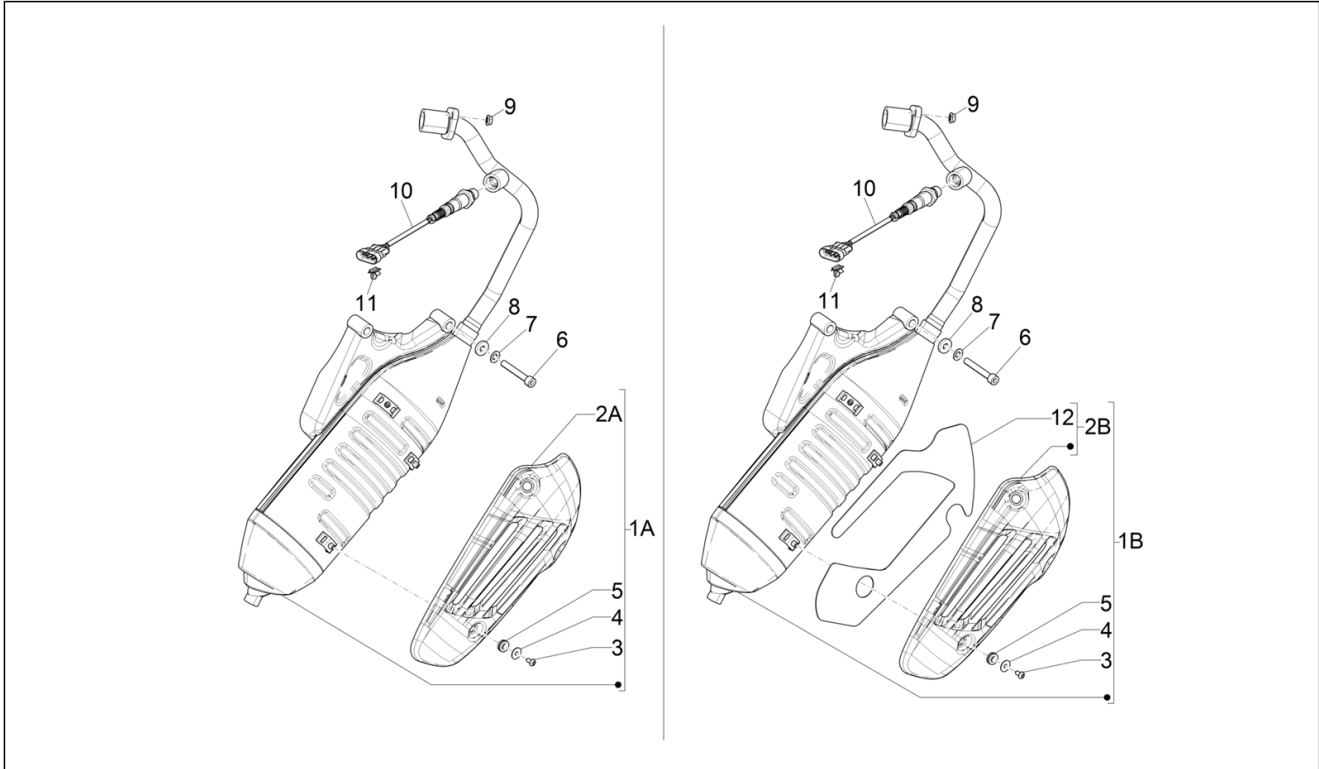

Group	Engine
Code	01.42
Description	Silencer
Service	1

Pos.	Code	Description	Qty	Variants
3		screw M5x10	3	
4		Flat washer	3	
5		Rubber spacer	3	
6		Hex socket screw M8x55	2	
7		Spring washer 16x8,2x2,2	2	
8		Washer	2	
9		Nut	2	
10		Lambda sensor (L. 325 mm)	1	
11		Lambda probe connector support	1	
12		Thermal cover	1	
1A		Silencer complete with protection	1	Colour:Midnight Blue[222/A] Model version:ABS Version[ABS] Country:Export Version[EX] Colour:Brown[135/A] Model version:ABS Version[ABS] Country:Export Version[EX] Colour:White[544] Model version:ABS Version[ABS] Colour:Competition Black[98/A] Model version:ABS Version[ABS] Country:Export Version[EX] Colour:DRAGON RED[894] Model version:ABS Version[ABS] Country:Export Version[EX] Colour:Light Blue 70° (VN)[434] Country:Export Version[EX] Model version:70° Version[70°] ABS Version[ABS] Colour:D05 - Blue glossy VN[D05] Model version:ABS Version[ABS] Country:Export Version[EX] Colour:D05 - Blue glossy VN[D05] Model version:ABS Version[ABS] Country:Australia[AU] Colour:Beige unique 518/A[518/A]