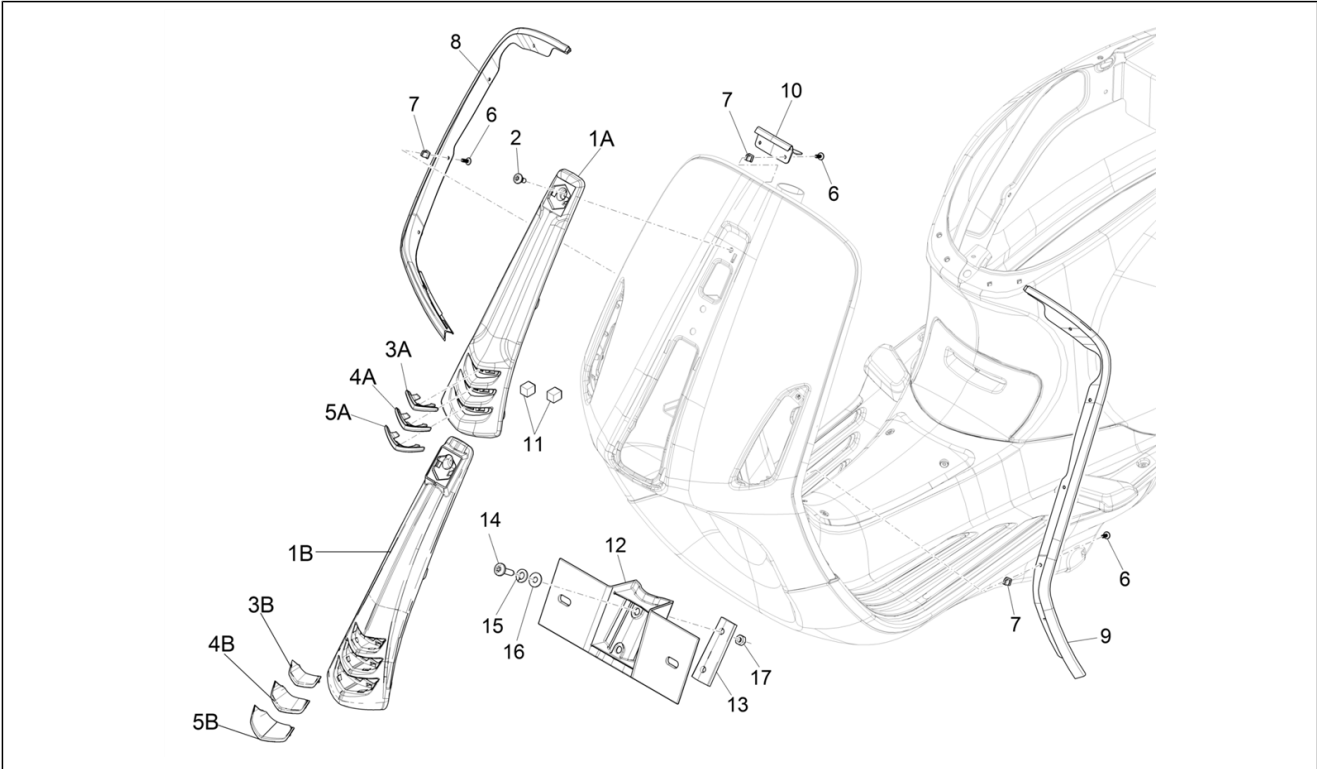

Vespa Primavera 150
EVPR000EX5 Vespa Primavera 150 4T 3V IGET ABS-NOABS
E2-E3-E4 2016 - 2019 (APAC)

Chassis prefix: RP8M8222, RP8M8221,
RP8M8241, RP8M8242
Engine prefix: M828M, M826M, M82CM,
M82GM

Group	Frame - Plastic parts - Coachwork
Code	02.26
Description	Front shield
Service	1

Pos.	Code	Description	Qty	Variants
				Model version:ABS Version[ABS] Country:Taiwan[TN]
1B		Steering column cover	1	
1B		Painted steering cover	1	Colour:D05 - Blue glossy VN[D05] Model version:ABS Version[ABS] Country:Export Version[EX] Colour:D05 - Blue glossy VN[D05] Model version:ABS Version[ABS] Country:China[CN] Colour:D05 - Blue glossy VN[D05] Model version:ABS Version[ABS] Country:Australia[AU] Colour:D05 - Blue glossy VN[D05] Model version:ABS Version[ABS] Country:Japan[JP] Colour:D05 - Blue glossy VN[D05] Model version:ABS Version[ABS] Country:Indonesia[ID] Colour:D05 - Blue glossy VN[D05] Model version:ABS Version[ABS] Country:Thailand[TH]
3A		Upper emblem	1	
3B		Upper emblem	1	Colour:D05 - Blue glossy VN[D05] Model version:ABS Version[ABS] Country:Export Version[EX] Colour:D05 - Blue glossy VN[D05] Model version:ABS Version[ABS] Country:China[CN] Colour:D05 - Blue glossy VN[D05] Model version:ABS Version[ABS] Country:Australia[AU] Colour:D05 - Blue glossy VN[D05] Model version:ABS Version[ABS] Country:Japan[JP] Colour:D05 - Blue glossy VN[D05] Model version:ABS Version[ABS]