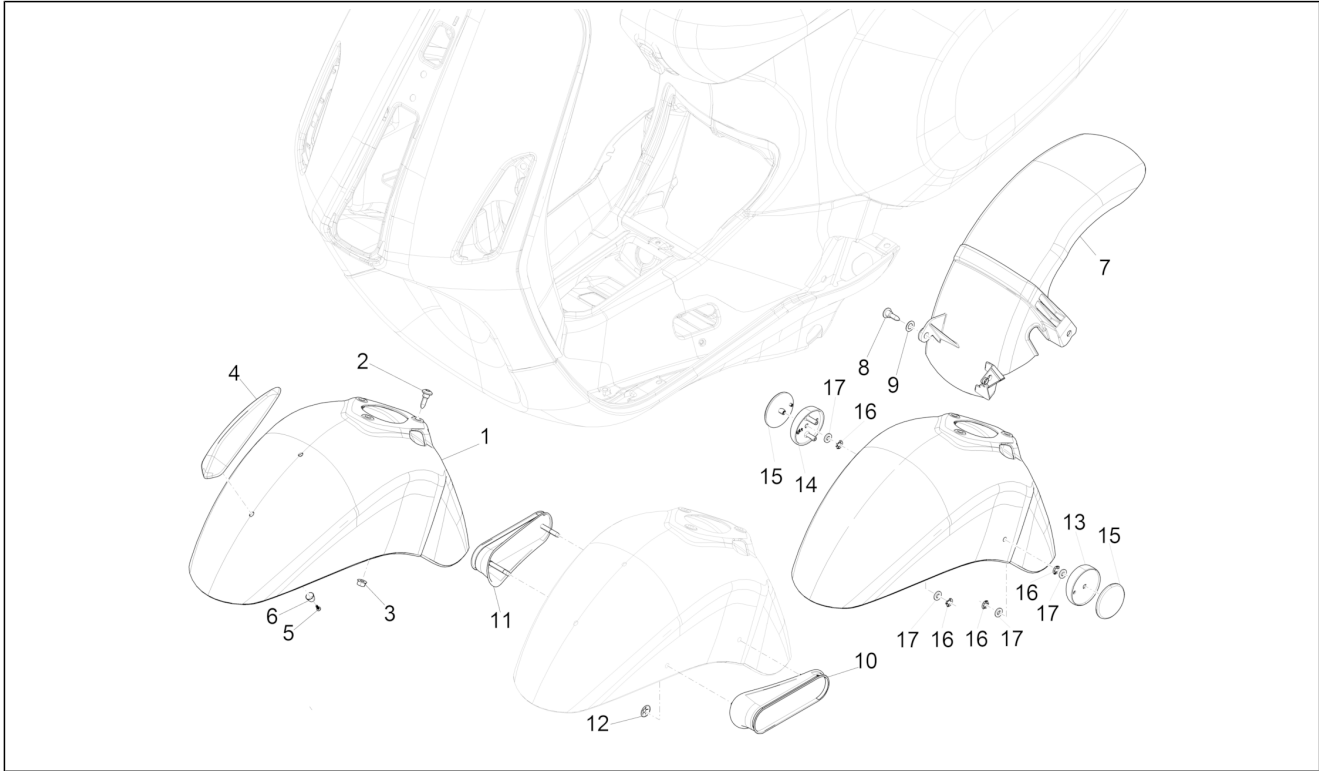

Group	Frame - Plastic parts - Coachwork
Code	02.33
Description	Wheel huosing - Mudguard
Service	1

Pos.	Code	Description	Qty	Variants
				Country:Indonesia[ID]
1		Front mudguard	1	
1		Front mudguard	1	Colour:Midnight Blue[222/A] Model version:ABS Version[ABS] Country:Export Version[EX] Colour:Midnight Blue[222/A] Model version:ABS Version[ABS] Country:Taiwan[TN] Colour:Midnight Blue[222/A] Country:China[CN] Model version:ABS Version[ABS] Colour:Midnight Blue[222/A] Model version:No ABS Version[NO ABS] Country:Indonesia[ID] Colour:Midnight Blue[222/A] Country:Australia[AU] Model version:ABS Version[ABS] Colour:Midnight Blue[222/A] Model version:ABS Version[ABS] Country:China[CN] Colour:Midnight Blue[222/A] Model version:ABS Version[ABS] Country:Japan[JP] Colour:Midnight Blue[222/A] Model version:ABS Version[ABS] Country:Export Version[EX] Colour:Midnight Blue[222/A] Model version:ABS Version[ABS] Country:Australia[AU] Colour:Midnight Blue[222/A] Model version:ABS Version[ABS] Country:Export Version[EX] Colour:Midnight Blue[222/A] Model version:ABS Version[ABS] Country:Indonesia[ID] Colour:Midnight Blue[222/A] Model version:ABS Version[ABS]