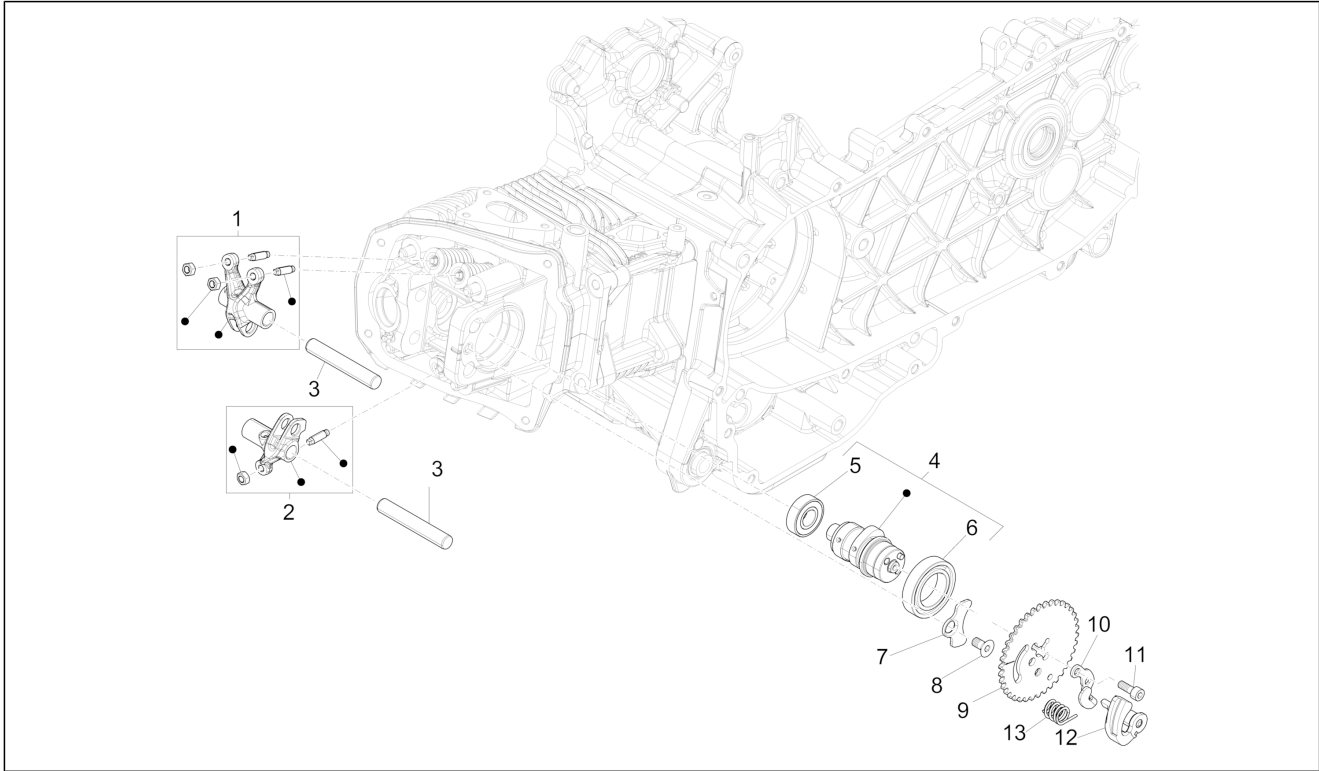

Group	Engine
Code	01.11
Description	Rocking levers support unit
Service	1

Pos.	Code	Description	Qty	Variants
				Country:Taiwan[TN] Colour:DRAGON RED[894] Model version:ABS Version[ABS] Country:Japan[JP] Colour:Midnight Blue[222/A] Model version:ABS Version[ABS] Country:Australia[AU] Colour:DRAGON RED[894] Model version:ABS Version[ABS] Country:Australia[AU] Colour:BLACK[79/A] Model version:ABS Version[ABS] Country:Japan[JP] Colour:Brown 140/A[140/A] Model version:ABS Version[ABS] 50° Version[50] Country:Taiwan[TN] Colour:Brown 140/A[140/A] Model version:ABS Version[ABS] 50° Version[50] Country:China[CN] Colour:Brown 140/A[140/A] Model version:ABS Version[ABS] 50° Version[50] Country:Australia[AU] Colour:Silk grey[701/C] Model version:ABS Version[ABS] Country:China[CN] Colour:Beige unique 518/A[518/A] Model version:ABS Version[ABS] Country:China[CN] Colour:Midnight Blue[222/A] Model version:ABS Version[ABS] Country:China[CN] Colour:Midnight Blue[222/A] Model version:ABS Version[ABS] Country:Taiwan[TN] Colour:DRAGON RED[894] Model version:ABS Version[ABS] Country:Taiwan[TN] Colour:Silk grey[701/C]