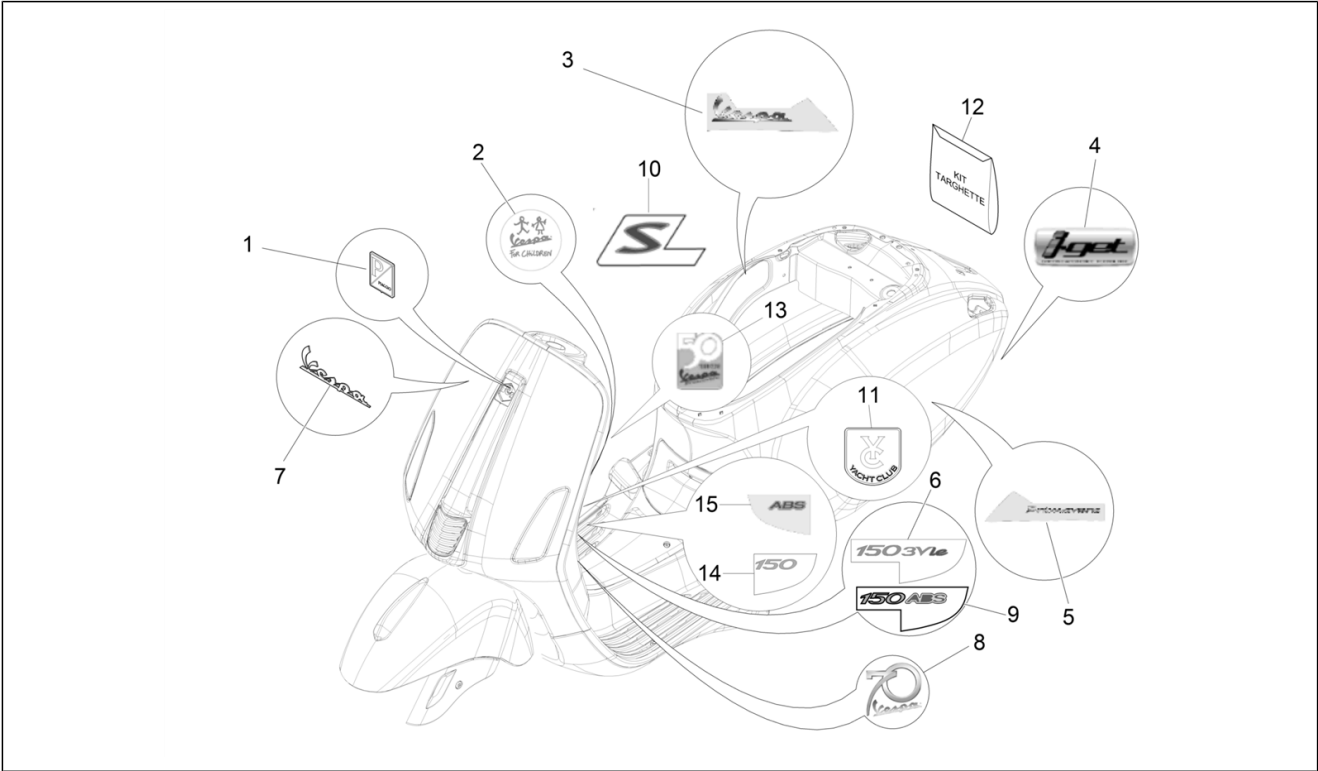

Vespa Primavera 150
EVPR000EX5 Vespa Primavera 150 4T 3V IGET ABS-NOABS
E2-E3-E4 2016 - 2019 (APAC)

Chassis prefix: RP8M8222, RP8M8221,
RP8M8241, RP8M8242
Engine prefix: M828M, M826M, M82CM,
M82GM

Group	Frame - Plastic parts - Coachwork
Code	02.38
Description	Plates - Emblems
Service	1

Pos.	Code	Description	Qty	Variants
				Model version:ABS Version[ABS] Country:Thailand[TH] Colour:Silk grey[701/C] Model version:ABS Version[ABS] Country:Thailand[TH] Colour:DRAGON RED[894] Model version:ABS Version[ABS] Country:Thailand[TH] Colour:White[544] Model version:ABS Version[ABS] Country:Indonesia[ID] Colour:Midnight Blue[222/A] Model version:ABS Version[ABS] Country:Indonesia[ID] Colour:Silk grey[701/C] Model version:ABS Version[ABS] Country:Indonesia[ID] Colour:BLACK[79/A] Model version:ABS Version[ABS] Country:Indonesia[ID] Colour:DRAGON RED[894] Model version:ABS Version[ABS] Country:Indonesia[ID] Colour:BLACK[79/A] Model version:ABS Version[ABS] Country:Australia[AU] Colour:Competition Black[98/A] Model version:ABS Version[ABS] Country:Thailand[TH] Colour:Beige unique 518/A[518/A] Model version:ABS Version[ABS] Country:Thailand[TH] Colour:White[544] Model version:ABS Version[ABS] Country:Australia[AU] Colour:Silk grey[701/C] Model version:ABS Version[ABS] Country:Australia[AU]