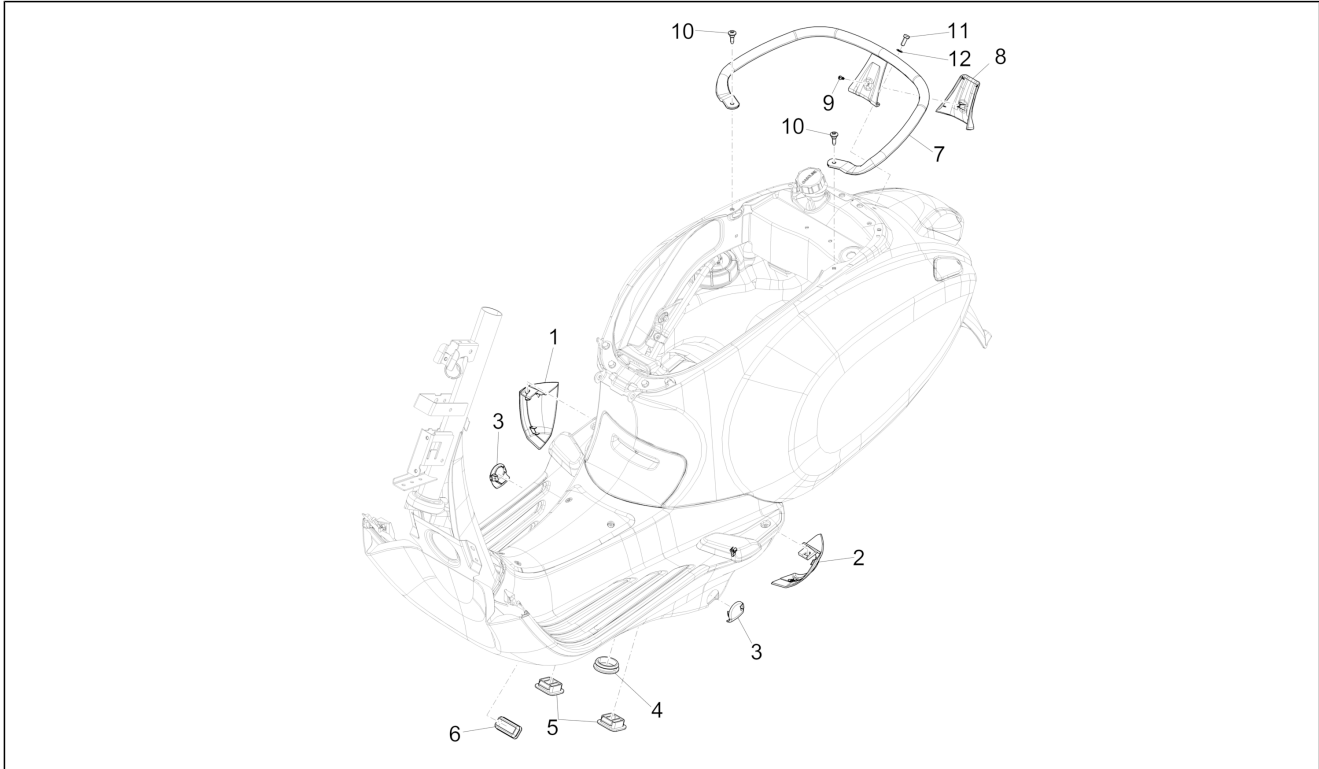

Group	Frame - Plastic parts - Coachwork
Code	02.32
Description	Side cover - Spoiler
Service	1

Pos.	Code	Description	Qty	Variants
				Colour:Light Blue 70° (VN)[434] Model version:No ABS Version[NO ABS] 70° Version[70°] Country:Indonesia[ID] Colour:Light Blue 70° (VN)[434] Country:Export Version[EX] Model version:70° Version[70°] ABS Version[ABS]
1		Right-hand spoiler terminal	1	Colour:Matte red - RW[RW] Model version:ABS Version[ABS] "Sport" version[S] Country:Thailand[TH]
2		Left-hand spoiler terminal	1	Colour:Matte red - RW[RW] Model version:ABS Version[ABS] "Sport" version[S] Country:Thailand[TH]
2		Left-hand spoiler terminal	1	Colour:White[544] Country:Taiwan[TN] Model version:ABS Version[ABS] Colour:White[544] Model version:ABS Version[ABS] Colour:White[544] Country:Australia[AU] Model version:ABS Version[ABS] Colour:White[544] Model version:ABS Version[ABS] Country:Taiwan[TN] Colour:White[544] Model version:No ABS Version[NO ABS] Country:Indonesia[ID] Colour:White[544] Country:China[CN] Model version:ABS Version[ABS] Colour:White[544] Model version:ABS Version[ABS] Country:Indonesia[ID] Colour:White[544] Model version:ABS Version[ABS] Yacht club version[YC] Country:Taiwan[TN] Colour:White[544] Model version:ABS Version[ABS] Yacht club version[YC]