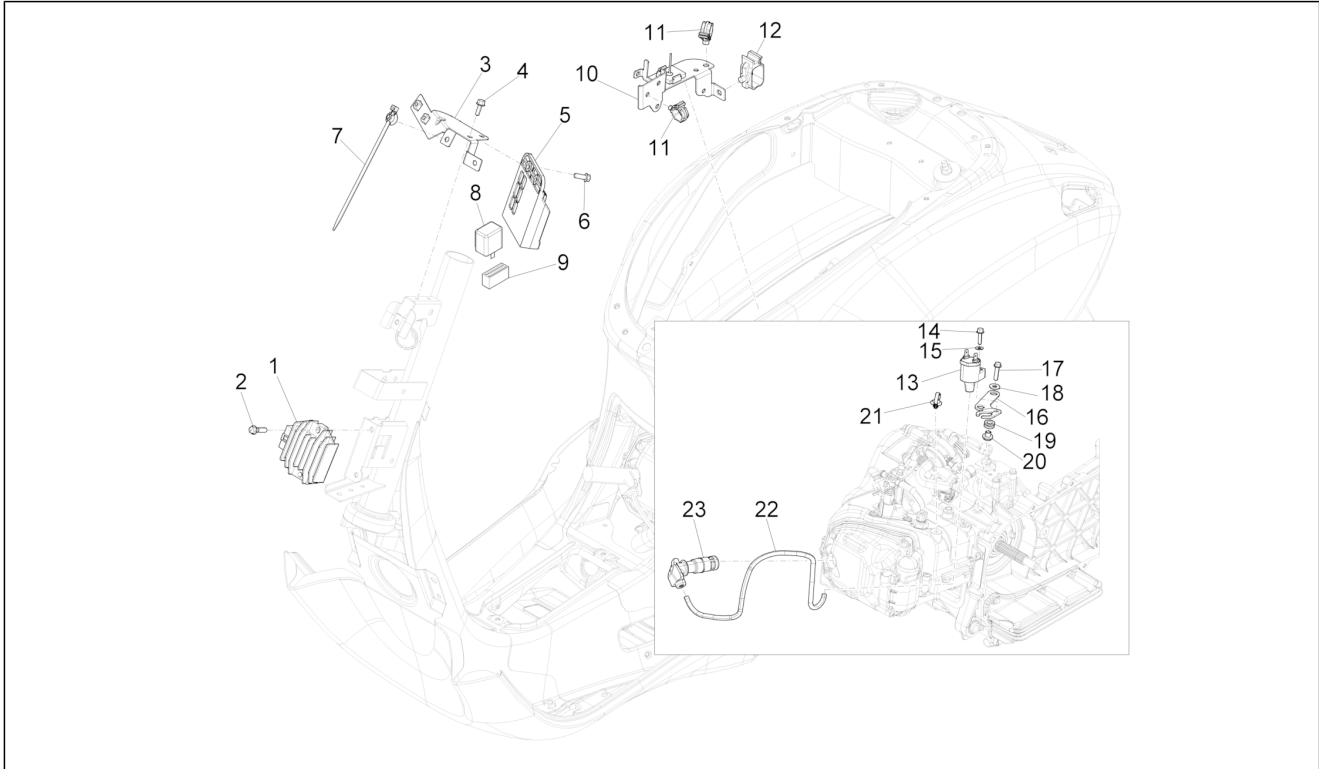

Vespa Primavera 150
EVPR000EX5 Vespa Primavera 150 4T 3V IGET ABS-NOABS
E2-E3-E4 2016 - 2019 (APAC)

Chassis prefix: RP8M8222, RP8M8221,
RP8M8241, RP8M8242
Engine prefix: M828M, M826M, M82CM,
M82GM

Group	Electrical system
Code	06.06
Description	Voltage Regulators - Electronic Control Units (ecu) - H.T. Coil
Service	1

Pos.	Code	Description	Qty	Variants
				Model version:ABS Version[ABS] Country:Indonesia[ID] Colour:Beige unique 518/A[518/A] Model version:ABS Version[ABS] Country:Indonesia[ID] Colour:Beige unique 518/A[518/A] Model version:ABS Version[ABS] Country:Japan[JP] Colour:Beige unique 518/A[518/A] Model version:ABS Version[ABS] Country:Australia[AU] Colour:Silk grey[701/C] Model version:ABS Version[ABS] Country:Export Version[EX] Colour:Midnight Blue[222/A] Model version:ABS Version[ABS] Country:China[CN] Colour:Silk grey[701/C] Model version:ABS Version[ABS] Country:China[CN] Colour:White[544] Model version:ABS Version[ABS] Country:Indonesia[ID] Colour:DRAGON RED[894] Model version:ABS Version[ABS] Country:Indonesia[ID] Colour:White[544] Model version:ABS Version[ABS] Yacht club version[YC] Country:Taiwan[TN] Colour:White[544] Model version:ABS Version[ABS] Yacht club version[YC] Country:Indonesia[ID] Colour:White[544] Model version:ABS Version[ABS] Yacht club version[YC] Country:Export Version[EX] Colour:White[544] Model version:ABS Version[ABS] Yacht club version[YC] Country:Australia[AU]