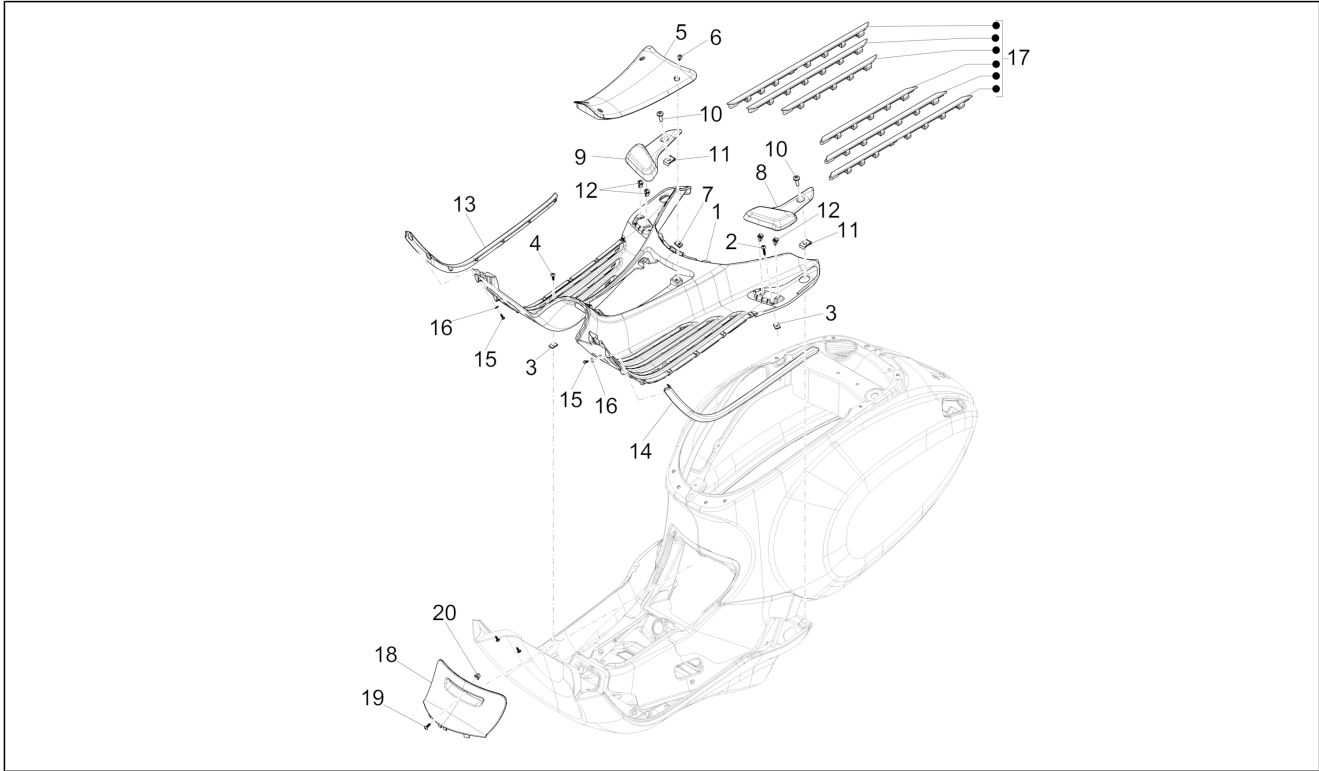

Vespa Primavera 150
EVPR000EX5 Vespa Primavera 150 4T 3V IGET ABS-NOABS
E2-E3-E4 2016 - 2019 (APAC)

Chassis prefix: RP8M8222, RP8M8221,
RP8M8241, RP8M8242
Engine prefix: M828M, M826M, M82CM,
M82GM

Group	Frame - Plastic parts - Coachwork
Code	02.31
Description	Central cover - Footrests
Service	1

Pos.	Code	Description	Qty	Variants
				Country:Indonesia[ID] Colour:Brown 140/A[140/A] Model version:ABS Version[ABS] 50° Version[50] Country:Export Version[EX] Colour:Brown 140/A[140/A] Model version:ABS Version[ABS] 50° Version[50] Country:China[CN] Colour:Brown 140/A[140/A] Model version:ABS Version[ABS] 50° Version[50] Country:Australia[AU] Colour:Silk grey[701/C] Model version:ABS Version[ABS] Country:China[CN] Colour:Beige unique 518/A[518/A] Model version:ABS Version[ABS] Country:China[CN] Colour:Midnight Blue[222/A] Model version:ABS Version[ABS] Country:China[CN] Colour:Midnight Blue[222/A] Model version:ABS Version[ABS] Country:Taiwan[TN] Colour:DRAGON RED[894] Model version:ABS Version[ABS] Country:Taiwan[TN] Colour:Silk grey[701/C] Model version:ABS Version[ABS] Country:Taiwan[TN] Colour:BLACK[79/A] Model version:ABS Version[ABS] Country:Taiwan[TN] Colour:Beige unique 518/A[518/A] Model version:ABS Version[ABS] Country:Taiwan[TN] Colour:BLACK[79/A] Model version:ABS Version[ABS] Country:Australia[AU] Colour:White[544]