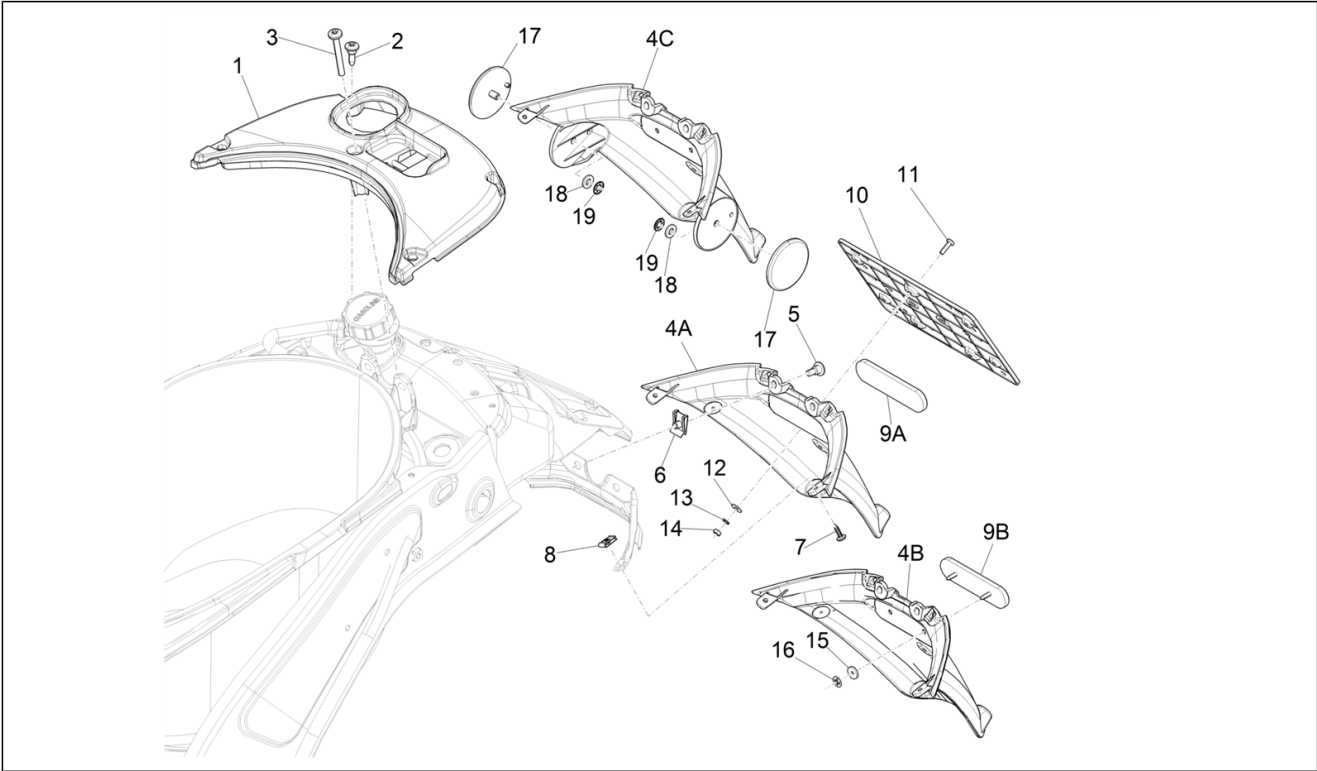

Group	Frame - Plastic parts - Coachwork
Code	02.37
Description	Rear cover - Splash guard
Service	1

Pos.	Code	Description	Qty	Variants
				Model version:ABS Version[ABS] Country:Indonesia[ID] Colour:Silk grey[701/C] Model version:ABS Version[ABS] Country:Indonesia[ID] Colour:[283/A] Model version:ABS Version[ABS] Country:Taiwan[TN] Colour:White[544] Model version:ABS Version[ABS] Yacht club version[YC] Country:Japan[JP] Colour:White[544] Model version:ABS Version[ABS] Yacht club version[YC] Country:China[CN] Colour:White[544] Model version:ABS Version[ABS] Country:Export Version[EX] Colour:BLACK[79/A] Model version:ABS Version[ABS] Country:Export Version[EX] Colour:Midnight Blue[222/A] Model version:ABS Version[ABS] Country:Export Version[EX] Colour:DRAGON RED[894] Model version:ABS Version[ABS] Country:Export Version[EX] Colour:White[544] Model version:ABS Version[ABS] Country:Export Version[EX] Colour:BLACK[79/A] Model version:ABS Version[ABS] Country:Japan[JP] Colour:[283/A] Model version:ABS Version[ABS] Country:Japan[JP] Colour:White[544] Model version:ABS Version[ABS] Country:Japan[JP]