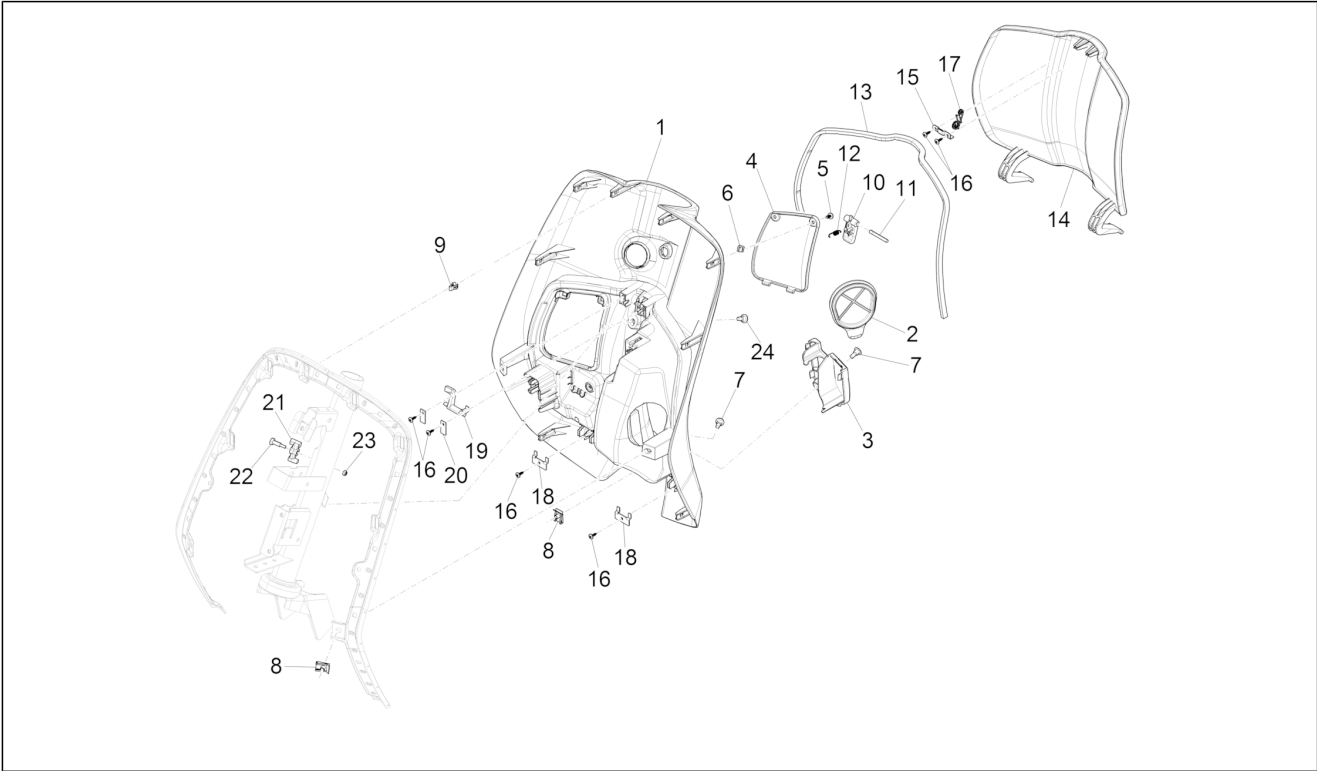

Group	Frame - Plastic parts - Coachwork
Code	02.30
Description	Front glove-box - Knee-guard panel
Service	1

Pos.	Code	Description	Qty	Variants
				Colour:White[544] Model version:ABS Version[ABS] Yacht club version[YC] Country:China[CN] Colour:White[544] Model version:ABS Version[ABS] Country:Export Version[EX] Colour:BLACK[79/A] Model version:ABS Version[ABS] Country:Export Version[EX] Colour:White[544] Model version:ABS Version[ABS] Country:Thailand[TH] Colour:Midnight Blue[222/A] Model version:ABS Version[ABS] Country:Export Version[EX] Colour:Silk grey[701/C] Model version:ABS Version[ABS] Country:Thailand[TH] Colour:DRAGON RED[894] Model version:ABS Version[ABS] Country:Thailand[TH] Colour:Competition Black[98/A] Model version:ABS Version[ABS] Country:Thailand[TH] Colour:Beige unique 518/A[518/A] Model version:ABS Version[ABS] Country:Thailand[TH] Colour:White[544] Model version:ABS Version[ABS] Country:Australia[AU] Colour:Silk grey[701/C] Model version:ABS Version[ABS] Country:Australia[AU] Colour:Beige unique 518/A[518/A] Model version:ABS Version[ABS] Country:Export Version[EX] Colour:White[544] Model version:ABS Version[ABS]