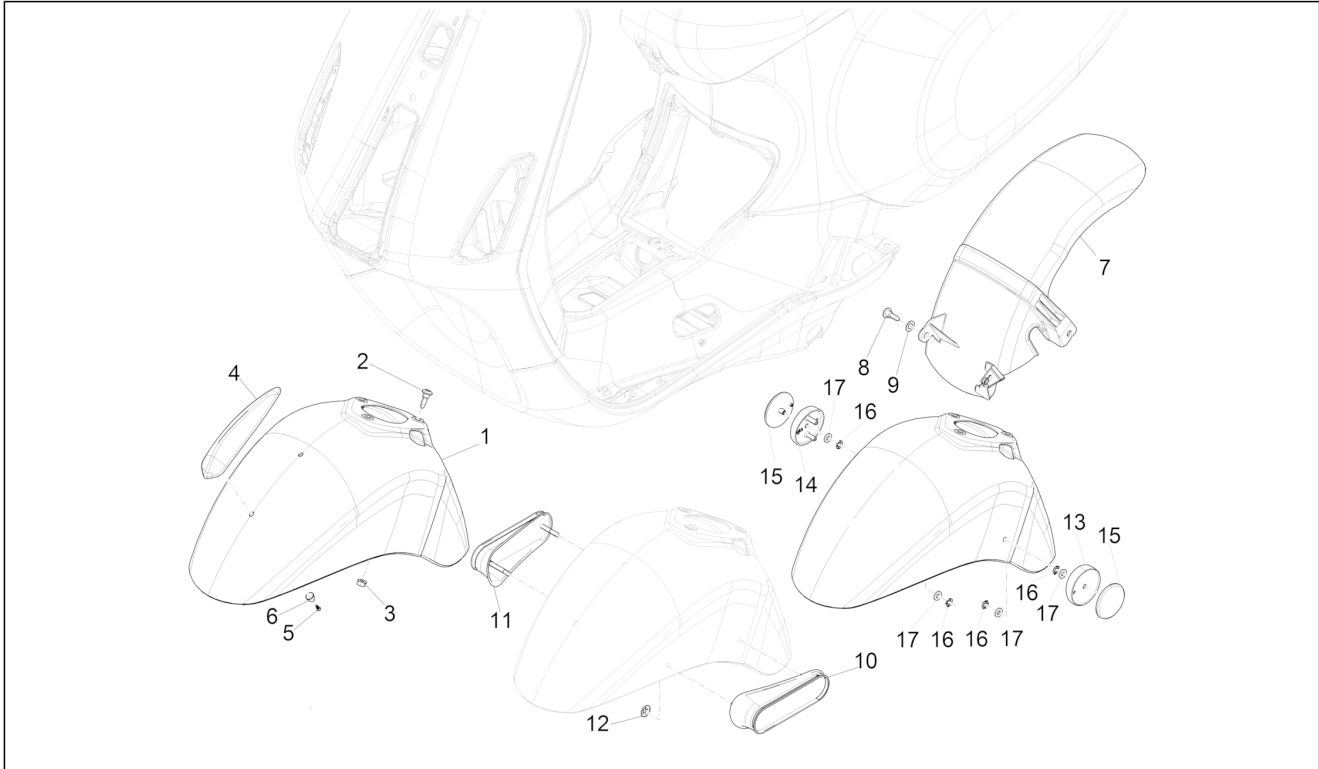

Group	Frame - Plastic parts - Coachwork
Code	02.33
Description	Wheel huosing - Mudguard
Service	1

Pos.	Code	Description	Qty	Variants
1		Front mudguard	1	Colour:D05 - Blue glossy VN[D05] Model version:ABS Version[ABS] Country:Export Version[EX] Colour:D05 - Blue glossy VN[D05] Model version:ABS Version[ABS] Country:China[CN] Colour:D05 - Blue glossy VN[D05] Model version:ABS Version[ABS] Country:Australia[AU] Colour:D05 - Blue glossy VN[D05] Model version:ABS Version[ABS] Country:Japan[JP] Colour:D05 - Blue glossy VN[D05] Model version:ABS Version[ABS] Country:Indonesia[ID] Colour:D05 - Blue glossy VN[D05] Model version:ABS Version[ABS] Country:Thailand[TH]
1		Front mudguard	1	Colour:Matte red - RW[RW] Model version:ABS Version[ABS] "Sport" version[S] Country:Thailand[TH]
1		Front mudguard	1	Colour:Competition Black[98/A] Model version:No ABS Version[NO ABS] Country:Indonesia[ID] Colour:BLACK[79/A] Model version:ABS Version[ABS] Country:Indonesia[ID] Colour:Competition Black[98/A] Model version:ABS Version[ABS] Country:Thailand[TH]
1		Front mudguard	1	
1		Front mudguard	1	Colour:White[544] Model version:No ABS Version[NO ABS] Country:Indonesia[ID] Colour:White[544] Model version:ABS Version[ABS]