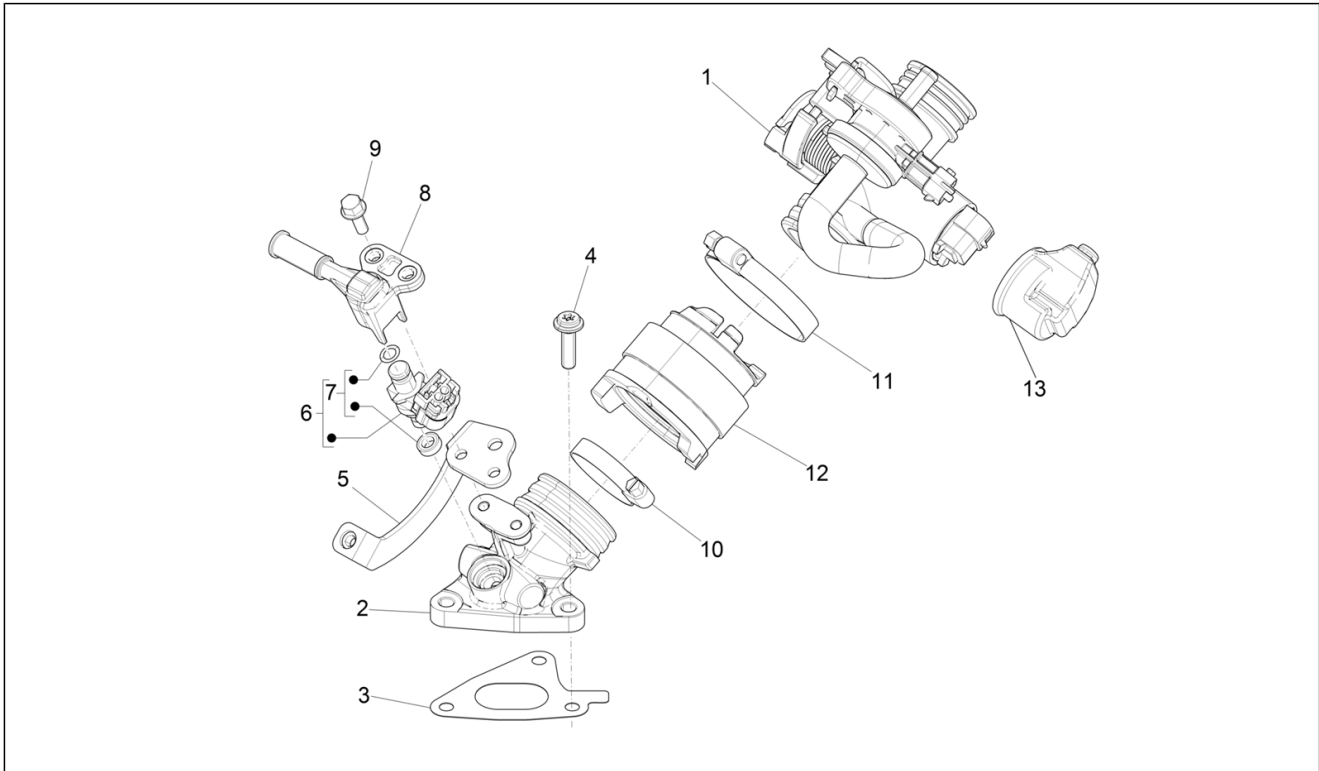

Group	Engine
Code	01.36
Description	Throttle body - Injector - Induction joint
Service	1

Pos.	Code	Description	Qty	Variants
				Country:Thailand[TH] Colour:Matte red - RW[RW] Model version:ABS Version[ABS] "Sport" version[S] Country:Thailand[TH]
3		Gasket	1	
4		Antitampering screw M6x22	3	
5		Fuel tube support bracket	1	
6		Injector assy fuel	1	
7		Screw w/ flange M5x20	1	
7		Ring kit	1	
8		Complete injector mount	1	
9		Screw w/ flange	2	
10		Hose clamp	1	
11		Hose clamp	1	
11		Hose clamp	1	
12		Throttle body hose	1	
13		Cap	1	