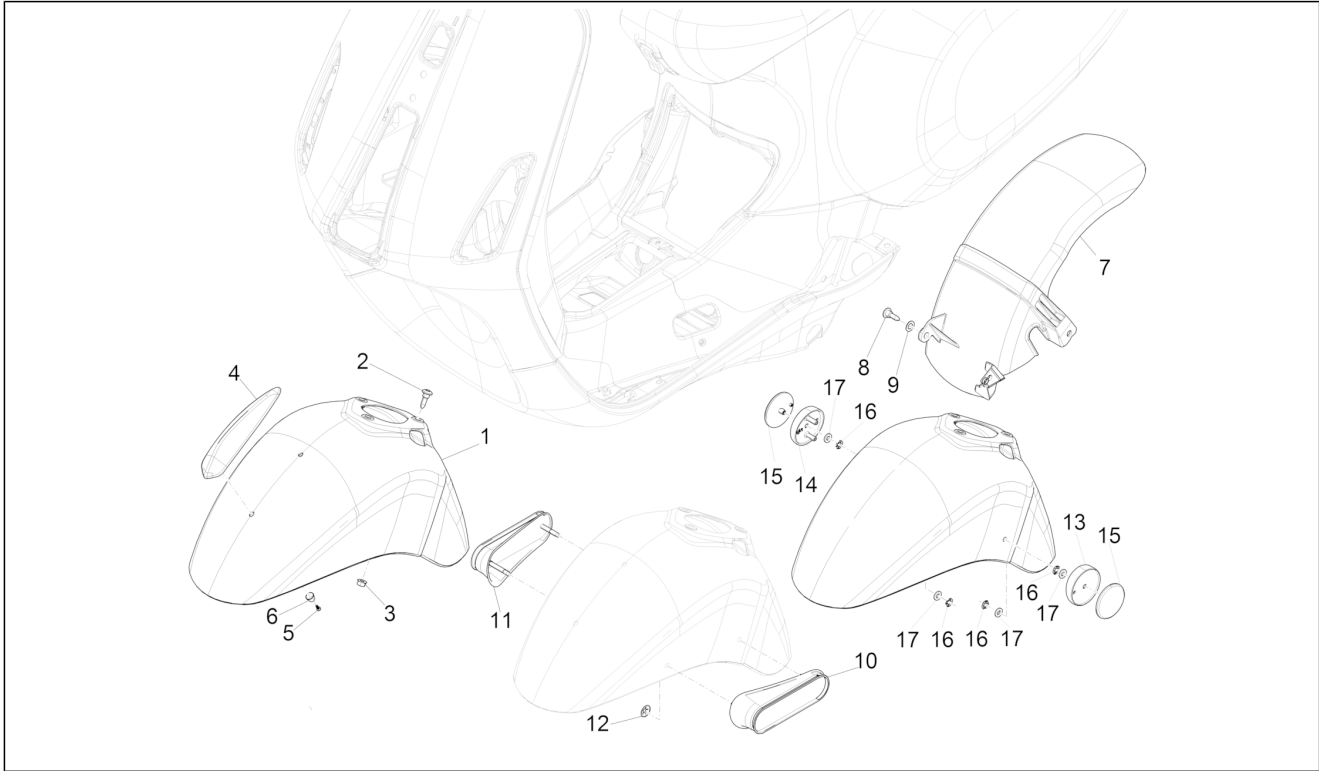

Vespa Primavera 150
EVPR000EX5 Vespa Primavera 150 4T 3V IGET ABS-NOABS
E2-E3-E4 2016 - 2019 (APAC)

Chassis prefix: RP8M8222, RP8M8221,
RP8M8241, RP8M8242
Engine prefix: M828M, M826M, M82CM,
M82GM

Group	Frame - Plastic parts - Coachwork
Code	02.33
Description	Wheel huosing - Mudguard
Service	1

Pos.	Code	Description	Qty	Variants
				Country:Australia[AU] Model version:ABS Version[ABS] Colour:Competition Black[98/A] Country:Australia[AU] Model version:ABS Version[ABS] Colour:DRAGON RED[894] Country:Australia[AU] Model version:ABS Version[ABS] Colour:Midnight Blue[222/A] Country:Australia[AU] Model version:ABS Version[ABS] Colour:D05 - Blue glossy VN[D05] Model version:ABS Version[ABS] Country:Australia[AU] Colour:Beige unique 518/A[518/A] Model version:ABS Version[ABS] Country:Australia[AU] Colour:White[544] Model version:ABS Version[ABS] Yacht club version[YC] Country:Australia[AU] Colour:White[544] Model version:ABS Version[ABS] Country:Australia[AU] Colour:Midnight Blue[222/A] Model version:ABS Version[ABS] Country:Australia[AU] Colour:[283/A] Model version:ABS Version[ABS] Country:Australia[AU] Colour:DRAGON RED[894] Model version:ABS Version[ABS] Country:Australia[AU] Colour:BLACK[79/A] Model version:ABS Version[ABS] Country:Australia[AU] Colour:White[544] Model version:ABS Version[ABS] Country:Australia[AU]