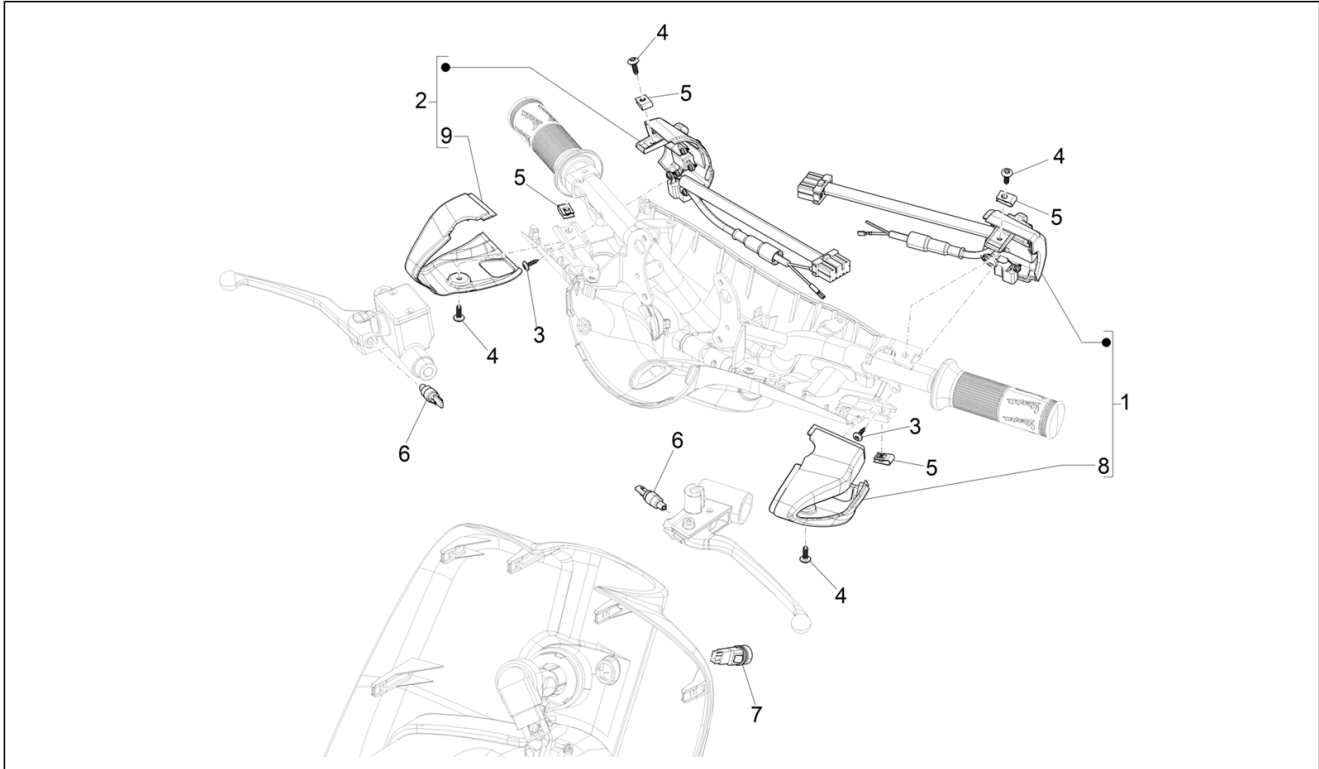

Vespa Primavera 150
EVPR000EX5 Vespa Primavera 150 4T 3V IGET ABS-NOABS
E2-E3-E4 2016 - 2019 (APAC)

Chassis prefix: RP8M8222, RP8M8221,
RP8M8241, RP8M8242
Engine prefix: M828M, M826M, M82CM,
M82GM

Group	Electrical system
Code	06.01
Description	Selectors - Switches - Buttons
Service	1

Pos.	Code	Description	Qty	Variants
				Model version:ABS Version[ABS] Country:China[CN] Colour:Beige unique 518/A[518/A] Model version:ABS Version[ABS] Country:China[CN] Colour:Midnight Blue[222/A] Model version:ABS Version[ABS] Country:China[CN] Colour:Midnight Blue[222/A] Model version:ABS Version[ABS] Country:Taiwan[TN] Colour:DRAGON RED[894] Model version:ABS Version[ABS] Country:Taiwan[TN] Colour:Silk grey[701/C] Model version:ABS Version[ABS] Country:Taiwan[TN] Colour:BLACK[79/A] Model version:ABS Version[ABS] Country:Taiwan[TN] Colour:Beige unique 518/A[518/A] Model version:ABS Version[ABS] Country:Taiwan[TN] Colour:BLACK[79/A] Model version:ABS Version[ABS] Country:Australia[AU] Colour:White[544] Model version:ABS Version[ABS] Country:Japan[JP] Colour:Midnight Blue[222/A] Model version:ABS Version[ABS] Country:Japan[JP] Colour:Silk grey[701/C] Model version:ABS Version[ABS] Country:Japan[JP] Colour:D05 - Blue glossy VN[D05] Model version:ABS Version[ABS] Country:Thailand[TH]