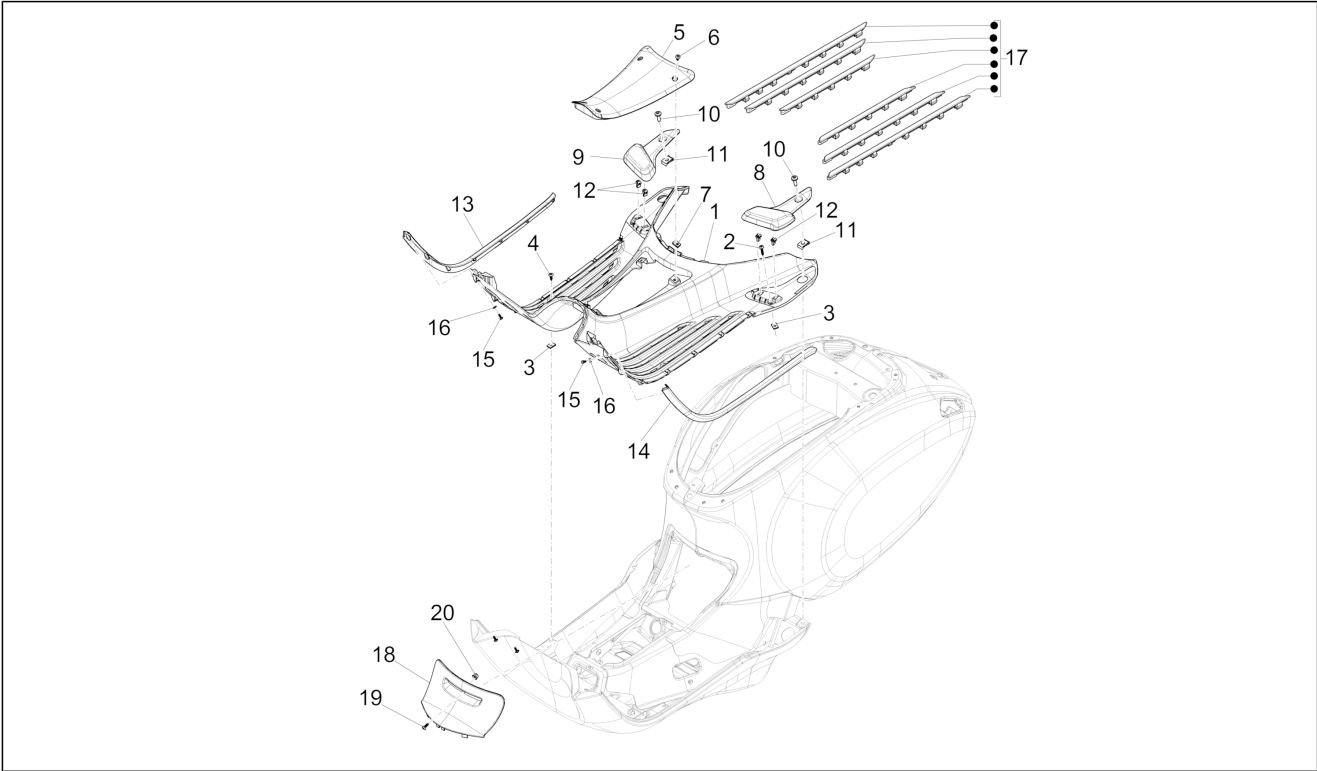

Vespa Primavera 150
EVPR000EX5 Vespa Primavera 150 4T 3V IGET ABS-NOABS
E2-E3-E4 2016 - 2019 (APAC)

Chassis prefix: RP8M8222, RP8M8221,
RP8M8241, RP8M8242
Engine prefix: M828M, M826M, M82CM,
M82GM

Group	Frame - Plastic parts - Coachwork
Code	02.31
Description	Central cover - Footrests
Service	1

Pos.	Code	Description	Qty	Variants
				Country:China[CN] Model version:ABS Version[ABS] Colour:D05 - Blue glossy VN[D05] Model version:ABS Version[ABS] Country:Export Version[EX] Colour:D05 - Blue glossy VN[D05] Model version:ABS Version[ABS] Country:China[CN] Colour:D05 - Blue glossy VN[D05] Model version:ABS Version[ABS] Country:Australia[AU] Colour:D05 - Blue glossy VN[D05] Model version:ABS Version[ABS] Country:Japan[JP] Colour:D05 - Blue glossy VN[D05] Model version:ABS Version[ABS] Country:Indonesia[ID] Colour:Beige unique 518/A[518/A] Model version:ABS Version[ABS] Country:Indonesia[ID] Colour:Beige unique 518/A[518/A] Model version:ABS Version[ABS] Country:Japan[JP] Colour:Beige unique 518/A[518/A] Model version:ABS Version[ABS] Country:Australia[AU] Colour:Silk grey[701/C] Model version:ABS Version[ABS] Country:Export Version[EX] Colour:Midnight Blue[222/A] Model version:ABS Version[ABS] Country:China[CN] Colour:Silk grey[701/C] Model version:ABS Version[ABS] Country:China[CN] Colour:White[544] Model version:ABS Version[ABS] Country:Indonesia[ID]