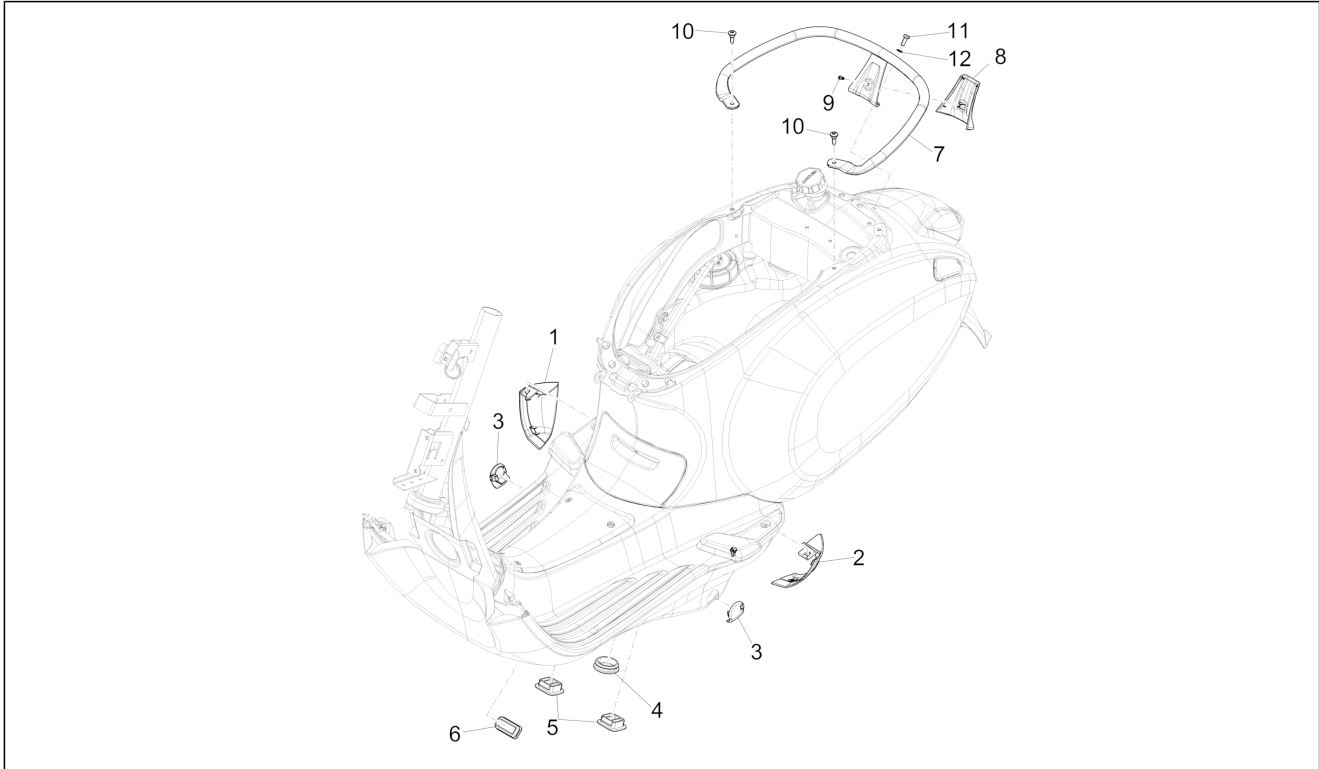

Vespa Primavera 150
EVPR000EX5 Vespa Primavera 150 4T 3V IGET ABS-NOABS
E2-E3-E4 2016 - 2019 (APAC)

Chassis prefix: RP8M8222, RP8M8221,
RP8M8241, RP8M8242
Engine prefix: M828M, M826M, M82CM,
M82GM

Group	Frame - Plastic parts - Coachwork
Code	02.32
Description	Side cover - Spoiler
Service	1

Pos.	Code	Description	Qty	Variants
1		Right-hand spoiler terminal	1	Colour:D05 - Blue glossy VN[D05] Model version:ABS Version[ABS] Country:Export Version[EX] Colour:D05 - Blue glossy VN[D05] Model version:ABS Version[ABS] Country:China[CN] Colour:D05 - Blue glossy VN[D05] Model version:ABS Version[ABS] Country:Australia[AU] Colour:D05 - Blue glossy VN[D05] Model version:ABS Version[ABS] Country:Japan[JP] Colour:D05 - Blue glossy VN[D05] Model version:ABS Version[ABS] Country:Indonesia[ID] Colour:D05 - Blue glossy VN[D05] Model version:ABS Version[ABS] Country:Thailand[TH]
1		Right-hand spoiler terminal	1	Colour:[283/A] Model version:ABS Version[ABS] Country:Taiwan[TN] Colour:[283/A] Model version:ABS Version[ABS] Country:China[CN] Colour:[283/A] Model version:ABS Version[ABS] Country:Japan[JP] Colour:[283/A] Model version:ABS Version[ABS] Country:Export Version[EX] Colour:[283/A] Model version:ABS Version[ABS] Country:Australia[AU] Colour:[283/A] Model version:ABS Version[ABS] Country:Indonesia[ID]
1		Right-hand spoiler terminal	1	Colour:Midnight Blue[222/A]