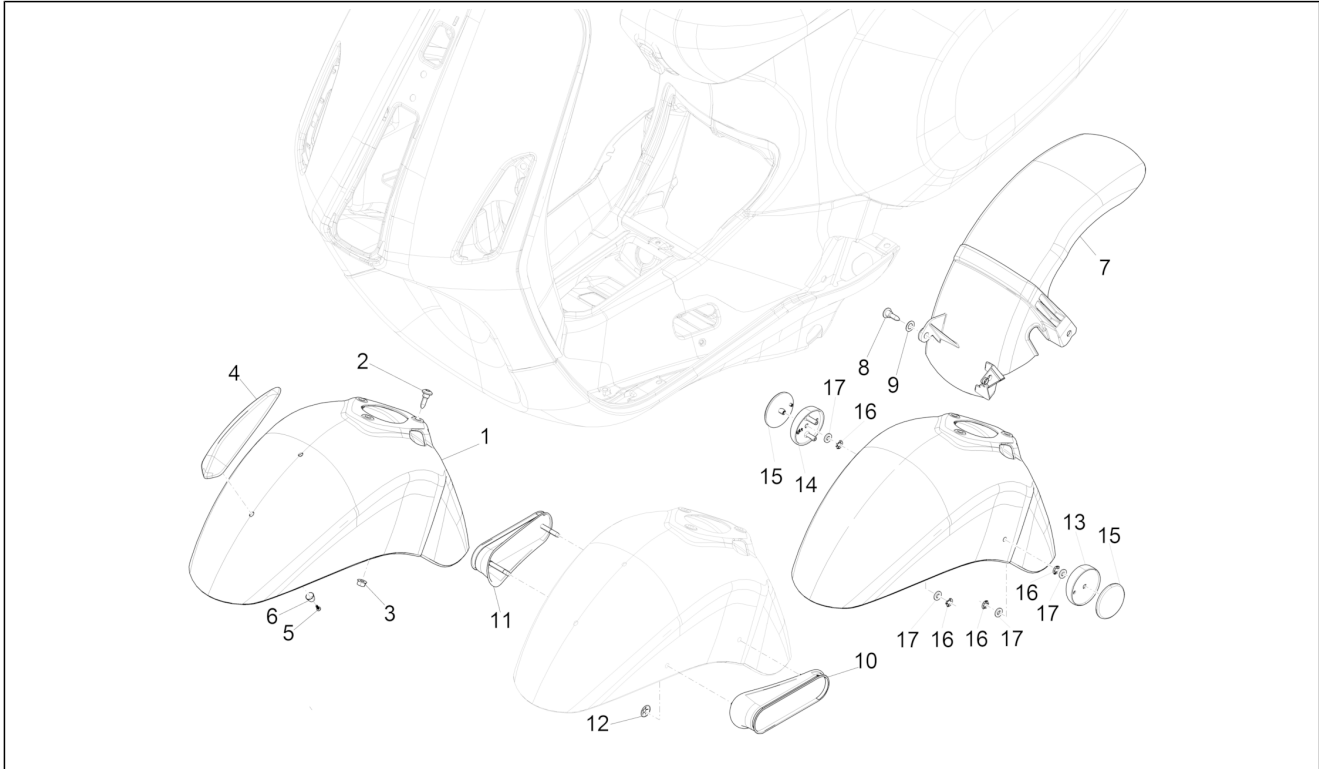

Group	Frame - Plastic parts - Coachwork
Code	02.33
Description	Wheel huosing - Mudguard
Service	1

Pos.	Code	Description	Qty	Variants
				Colour:White[544] Model version:ABS Version[ABS] Yacht club version[YC] Country:China[CN] Colour:White[544] Model version:ABS Version[ABS] Country:Export Version[EX] Colour:White[544] Model version:ABS Version[ABS] Country:Export Version[EX] Colour:White[544] Model version:ABS Version[ABS] Country:China[CN] Colour:White[544] Model version:ABS Version[ABS] Country:Japan[JP] Colour:White[544] Model version:ABS Version[ABS] Country:Australia[AU] Colour:White[544] Model version:ABS Version[ABS] Country:Thailand[TH] Colour:White[544] Model version:ABS Version[ABS] Country:Thailand[TH] Colour:White[544] Model version:ABS Version[ABS] Country:Taiwan[TN] Colour:White[544] Model version:ABS Version[ABS] Country:Indonesia[ID] Colour:White[544] Model version:ABS Version[ABS] Country:Australia[AU] Colour:White[544] Model version:ABS Version[ABS] Country:Taiwan[TN] Colour:White[544] Model version:ABS Version[ABS] Yacht club version[YC]