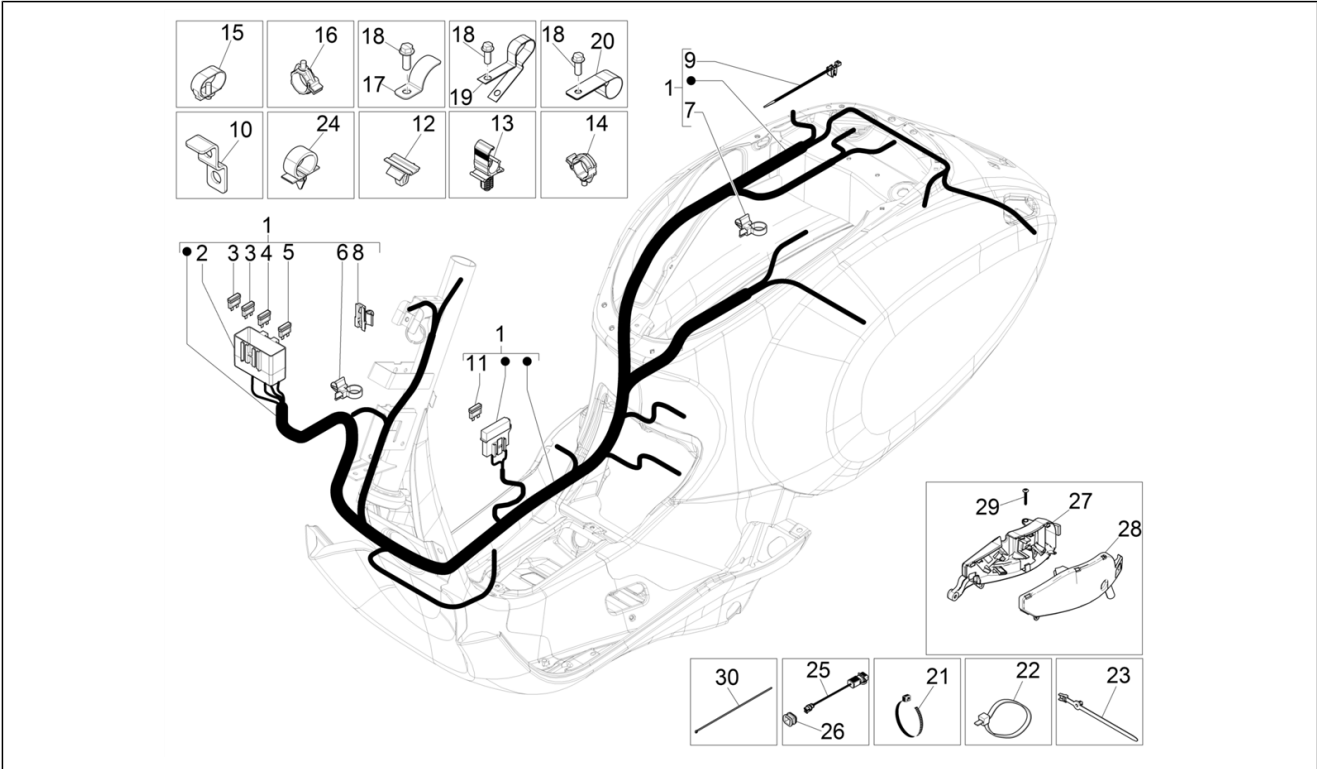

Vespa Primavera 150
EVPR000EX5 Vespa Primavera 150 4T 3V IGET ABS-NOABS
E2-E3-E4 2016 - 2019 (APAC)

Chassis prefix: RP8M8222, RP8M8221,
RP8M8241, RP8M8242
Engine prefix: M828M, M826M, M82CM,
M82GM

Group	Electrical system
Code	06.08
Description	Main cable harness
Service	1

Pos.	Code	Description	Qty	Variants
				Colour:White[544] Country:China[CN] Model version:ABS Version[ABS] Colour:D05 - Blue glossy VN[D05] Model version:ABS Version[ABS] Country:Export Version[EX] Colour:D05 - Blue glossy VN[D05] Model version:ABS Version[ABS] Country:China[CN] Colour:D05 - Blue glossy VN[D05] Model version:ABS Version[ABS] Country:Australia[AU] Colour:D05 - Blue glossy VN[D05] Model version:ABS Version[ABS] Country:Japan[JP] Colour:D05 - Blue glossy VN[D05] Model version:ABS Version[ABS] Country:Indonesia[ID] Colour:Beige unique 518/A[518/A] Model version:ABS Version[ABS] Country:Indonesia[ID] Colour:Beige unique 518/A[518/A] Model version:ABS Version[ABS] Country:Japan[JP] Colour:Beige unique 518/A[518/A] Model version:ABS Version[ABS] Country:Australia[AU] Colour:Silk grey[701/C] Model version:ABS Version[ABS] Country:Export Version[EX] Colour:Midnight Blue[222/A] Model version:ABS Version[ABS] Country:China[CN] Colour:Silk grey[701/C] Model version:ABS Version[ABS] Country:China[CN] Colour:White[544] Model version:ABS Version[ABS]