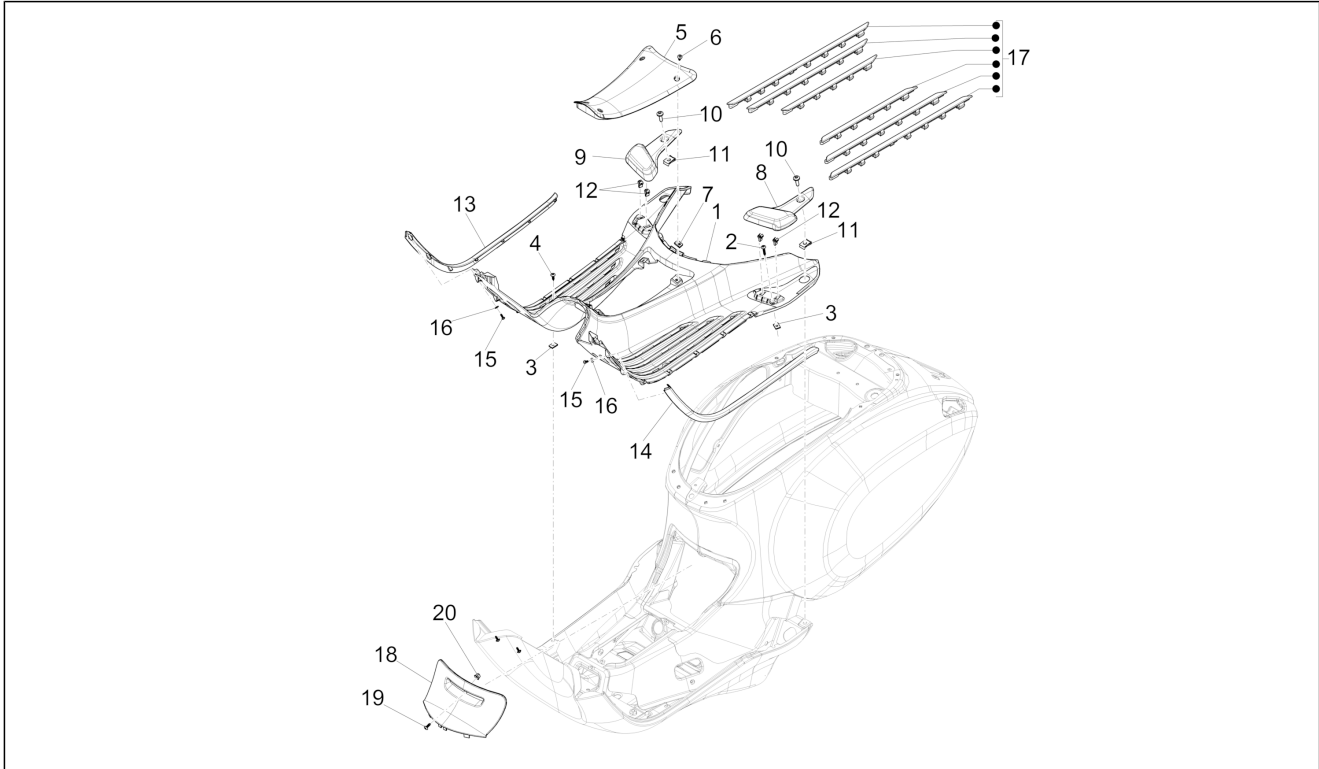

Vespa Primavera 150
EVPR000EX5 Vespa Primavera 150 4T 3V IGET ABS-NOABS
E2-E3-E4 2016 - 2019 (APAC)

Chassis prefix: RP8M8222, RP8M8221,
RP8M8241, RP8M8242
Engine prefix: M828M, M826M, M82CM,
M82GM

Group	Frame - Plastic parts - Coachwork
Code	02.31
Description	Central cover - Footrests
Service	1

Pos.	Code	Description	Qty	Variants
				Colour:Silk grey[701/C] Model version:ABS Version[ABS] Country:Australia[AU] Colour:Silk grey[701/C] Model version:ABS Version[ABS] Country:Taiwan[TN] Colour:Brown[135/A] Model version:ABS Version[ABS] Country:Export Version[EX] Colour:Brown[135/A] Country:Taiwan[TN] Model version:ABS Version[ABS] Colour:Competition Black[98/A] Country:China[CN] Model version:ABS Version[ABS] Colour:Competition Black[98/A] Model version:No ABS Version[NO ABS] Country:Indonesia[ID] Colour:DRAGON RED[894] Country:China[CN] Model version:ABS Version[ABS] Colour:DRAGON RED[894] Model version:No ABS Version[NO ABS] Country:Indonesia[ID] Colour:Light Blue 70° (VN)[434] Model version:No ABS Version[NO ABS] 70° Version[70°] Country:Indonesia[ID] Colour:White[544] Country:Taiwan[TN] Model version:ABS Version[ABS] Colour:White[544] Model version:ABS Version[ABS] Colour:White[544] Country:Australia[AU] Model version:ABS Version[ABS] Colour:Silk grey[701/C] Model version:No ABS Version[NO ABS] Country:Indonesia[ID]