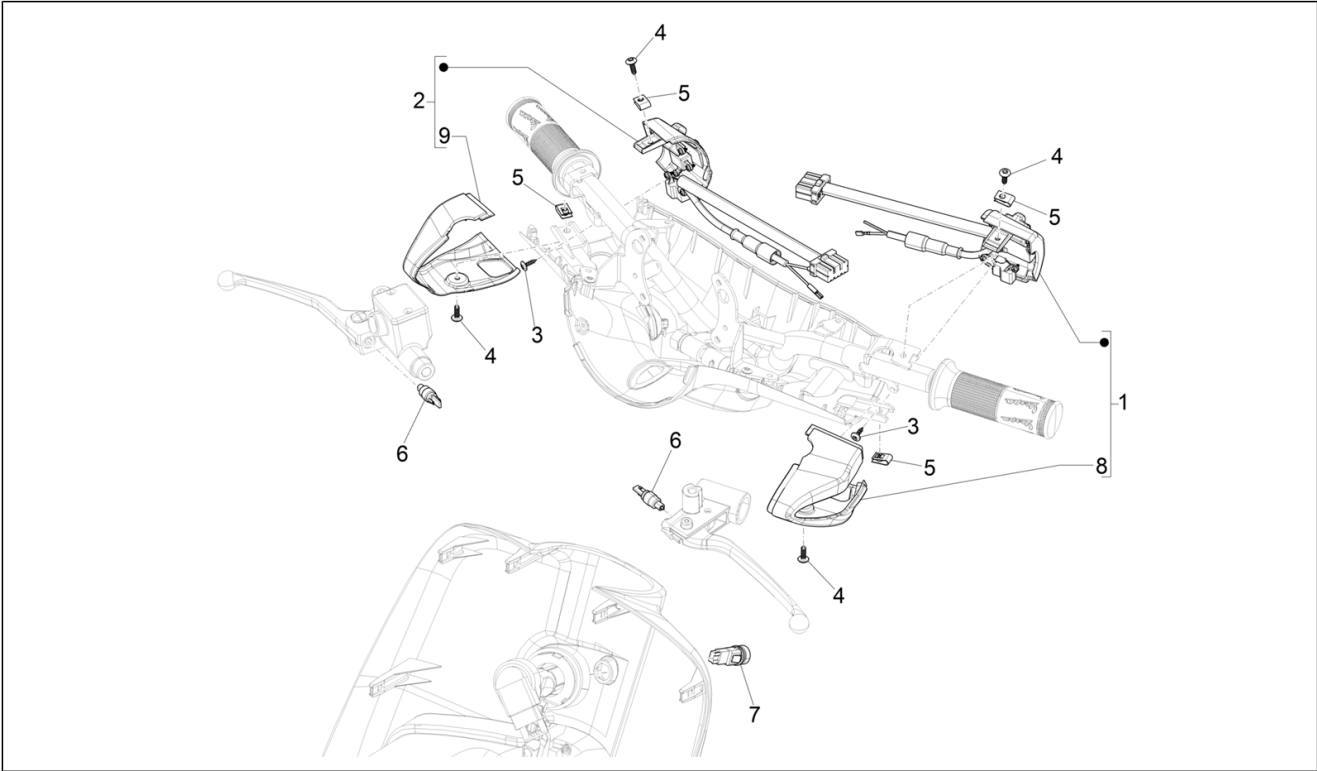

Group	Electrical system
Code	06.01
Description	Selectors - Switches - Buttons
Service	1

Pos.	Code	Description	Qty	Variants
				Colour:D05 - Blue glossy VN[D05] Model version:ABS Version[ABS] Country:Japan[JP] Colour:D05 - Blue glossy VN[D05] Model version:ABS Version[ABS] Country:Indonesia[ID] Colour:Beige unique 518/A[518/A] Model version:ABS Version[ABS] Country:Indonesia[ID] Colour:Beige unique 518/A[518/A] Model version:ABS Version[ABS] Country:Japan[JP] Colour:Beige unique 518/A[518/A] Model version:ABS Version[ABS] Country:Australia[AU] Colour:White[544] Model version:ABS Version[ABS] Yacht club version[YC] Country:Taiwan[TN] Colour:White[544] Model version:ABS Version[ABS] Yacht club version[YC] Country:Indonesia[ID] Colour:White[544] Model version:ABS Version[ABS] Yacht club version[YC] Country:Export Version[EX] Colour:White[544] Model version:ABS Version[ABS] Yacht club version[YC] Country:Australia[AU] Colour:White[544] Model version:ABS Version[ABS] Yacht club version[YC] Country:Japan[JP] Colour:White[544] Model version:ABS Version[ABS] Country:Export Version[EX] Colour:BLACK[79/A] Model version:ABS Version[ABS] Country:Export Version[EX] Colour:White[544] Model version:ABS Version[ABS]