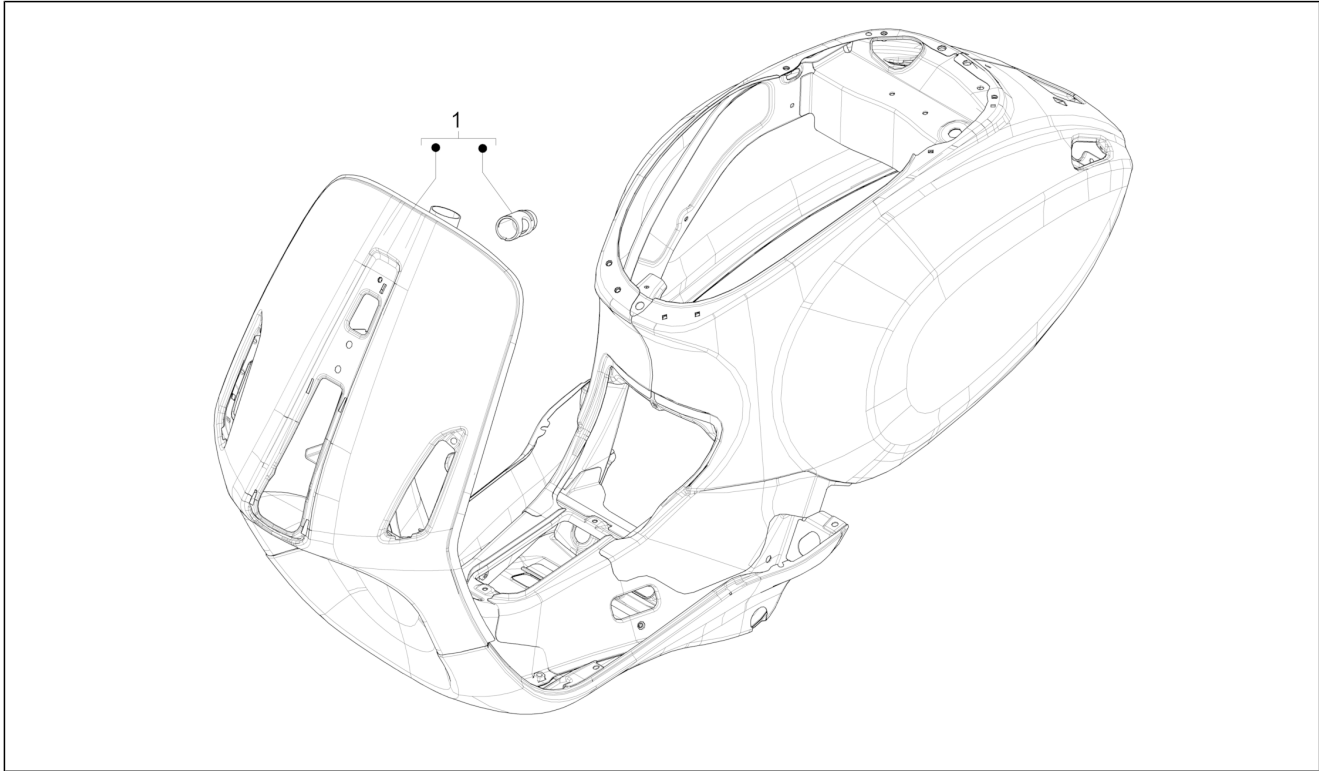

Vespa Primavera 150
EVPR000EX5 Vespa Primavera 150 4T 3V IGET ABS-NOABS
E2-E3-E4 2016 - 2019 (APAC)

Chassis prefix: RP8M8222, RP8M8221,
RP8M8241, RP8M8242
Engine prefix: M828M, M826M, M82CM,
M82GM

Group	Frame - Plastic parts - Coachwork
Code	02.01
Description	Frame/bodywork
Service	1

Pos.	Code	Description	Qty	Variants
				Model version:ABS Version[ABS] Yacht club version[YC] Country:Indonesia[ID] Colour:White[544] Model version:ABS Version[ABS] Yacht club version[YC] Country:Export Version[EX] Colour:White[544] Model version:ABS Version[ABS] Yacht club version[YC] Country:Australia[AU] Colour:White[544] Model version:ABS Version[ABS] Yacht club version[YC] Country:Japan[JP] Colour:White[544] Model version:ABS Version[ABS] Yacht club version[YC] Country:China[CN] Colour:White[544] Model version:ABS Version[ABS] Country:Export Version[EX] Colour:White[544] Model version:ABS Version[ABS] Country:Export Version[EX] Colour:White[544] Model version:ABS Version[ABS] Country:China[CN] Colour:White[544] Model version:ABS Version[ABS] Country:Japan[JP] Colour:White[544] Model version:ABS Version[ABS] Country:Australia[AU] Colour:White[544] Model version:ABS Version[ABS] Country:Thailand[TH] Colour:White[544] Model version:ABS Version[ABS] Country:Thailand[TH] Colour:White[544] Model version:ABS Version[ABS] Country:Taiwan[TN]