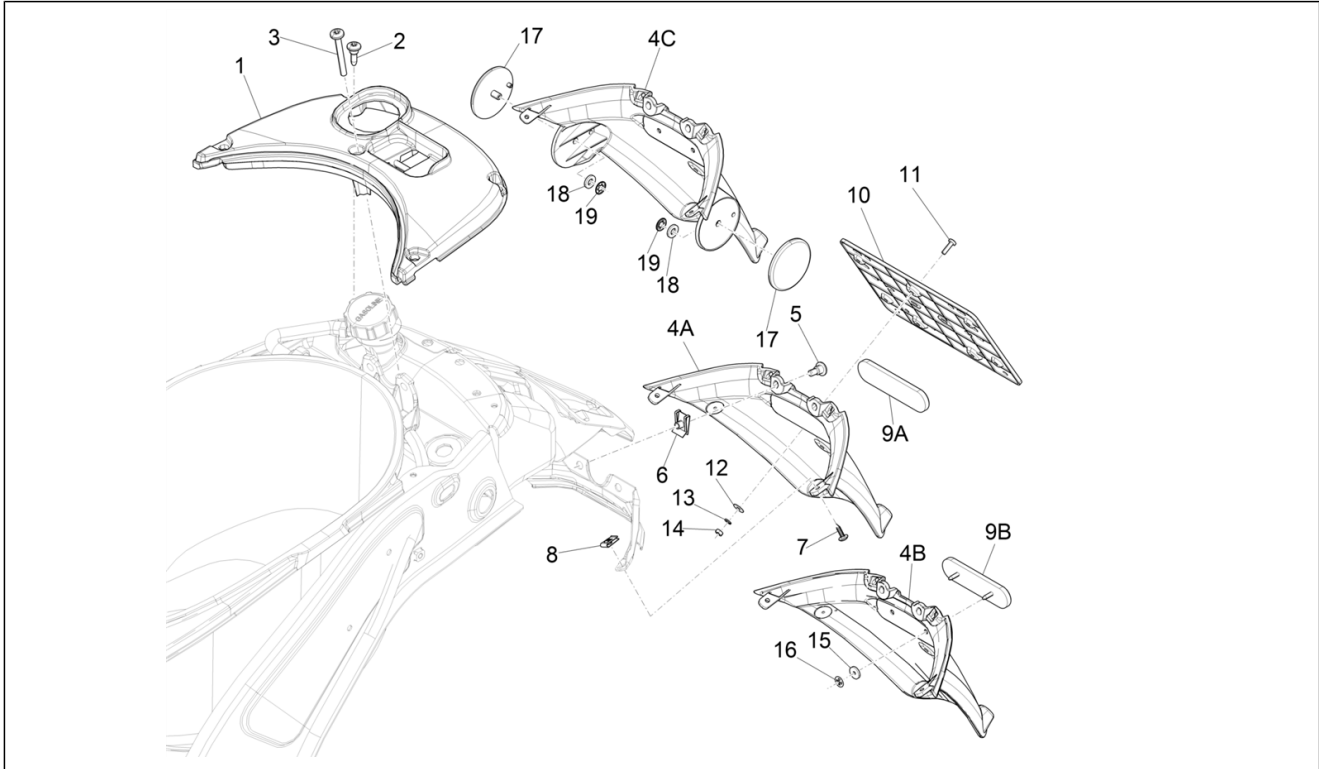

Group	Frame - Plastic parts - Coachwork
Code	02.37
Description	Rear cover - Splash guard
Service	1

Pos.	Code	Description	Qty	Variants
				Country:Taiwan[TN] Model version:ABS Version[ABS] Colour:Competition Black[98/A] Country:China[CN] Model version:ABS Version[ABS] Colour:Competition Black[98/A] Model version:No ABS Version[NO ABS] Country:Indonesia[ID] Colour:DRAGON RED[894] Country:China[CN] Model version:ABS Version[ABS] Colour:DRAGON RED[894] Model version:No ABS Version[NO ABS] Country:Indonesia[ID] Colour:Light Blue 70° (VN)[434] Model version:No ABS Version[NO ABS] 70° Version[70°] Country:Indonesia[ID] Colour:White[544] Country:Taiwan[TN] Model version:ABS Version[ABS] Colour:White[544] Model version:ABS Version[ABS] Colour:White[544] Country:Australia[AU] Model version:ABS Version[ABS] Colour:Silk grey[701/C] Model version:No ABS Version[NO ABS] Country:Indonesia[ID] Colour:White[544] Model version:ABS Version[ABS] Country:Taiwan[TN] Colour:Midnight Blue[222/A] Model version:ABS Version[ABS] Country:Taiwan[TN] Colour:Silk grey[701/C] Model version:ABS Version[ABS] Country:Taiwan[TN] Colour:DRAGON RED[894]