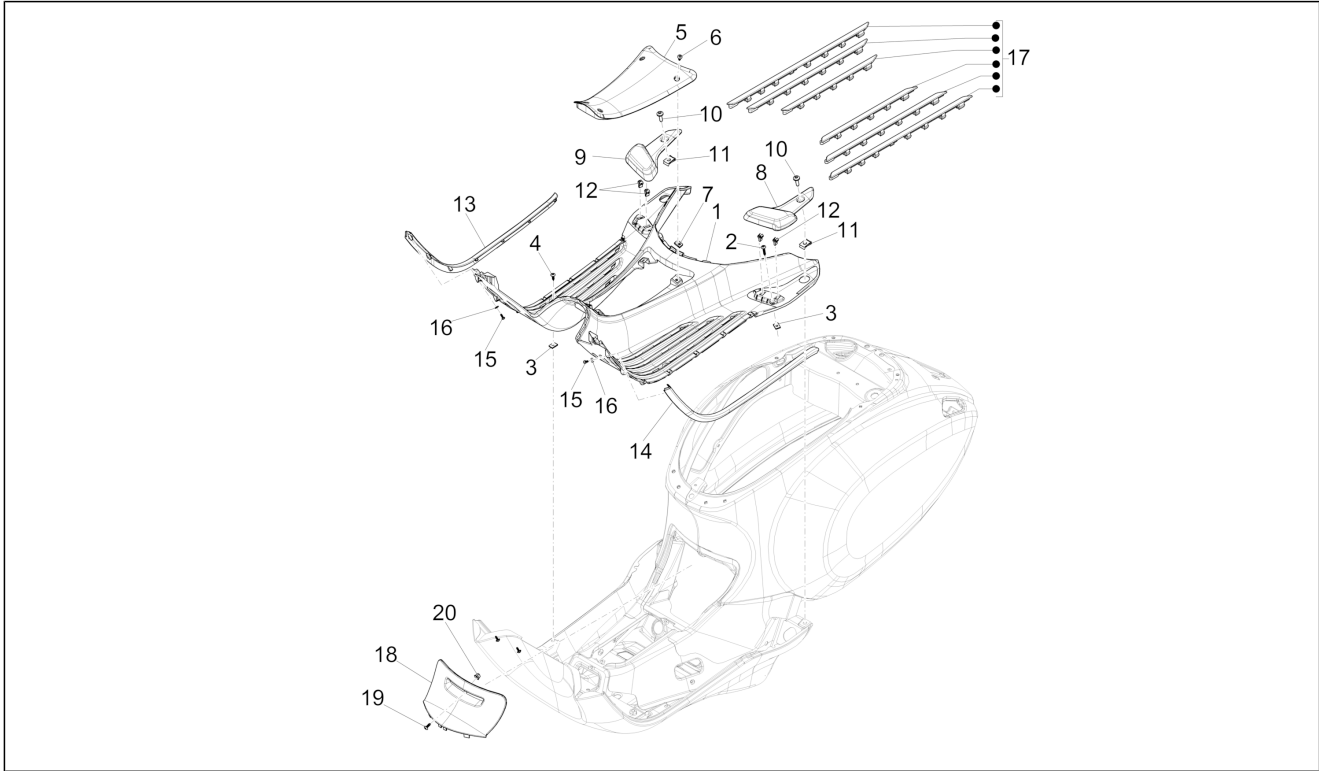

Vespa Primavera 150
EVPR000EX5 Vespa Primavera 150 4T 3V IGET ABS-NOABS
E2-E3-E4 2016 - 2019 (APAC)

Chassis prefix: RP8M8222, RP8M8221,
RP8M8241, RP8M8242
Engine prefix: M828M, M826M, M82CM,
M82GM

Group	Frame - Plastic parts - Coachwork
Code	02.31
Description	Central cover - Footrests
Service	1

Pos.	Code	Description	Qty	Variants
				Country:Indonesia[ID] Colour:Midnight Blue[222/A] Country:Taiwan[TN] Model version:ABS Version[ABS] Colour:Silk grey[701/C] Model version:ABS Version[ABS] Country:China[CN] Colour:Light Blue 70° (VN)[434] Country:Taiwan[TN] Model version:70° Version[70°] ABS Version[ABS] Colour:Brown[135/A] Country:Australia[AU] Model version:ABS Version[ABS] Colour:Brown[135/A] Country:China[CN] Model version:ABS Version[ABS] Colour:Brown[135/A] Model version:No ABS Version[NO ABS] Country:Indonesia[ID] Colour:Competition Black[98/A] Country:Australia[AU] Model version:ABS Version[ABS] Colour:Competition Black[98/A] Model version:ABS Version[ABS] Country:Export Version[EX] Colour:Competition Black[98/A] Country:Taiwan[TN] Model version:ABS Version[ABS] Colour:DRAGON RED[894] Country:Australia[AU] Model version:ABS Version[ABS] Colour:DRAGON RED[894] Model version:ABS Version[ABS] Country:Export Version[EX] Colour:DRAGON RED[894] Country:Taiwan[TN] Model version:ABS Version[ABS] Colour:Light Blue 70° (VN)[434]