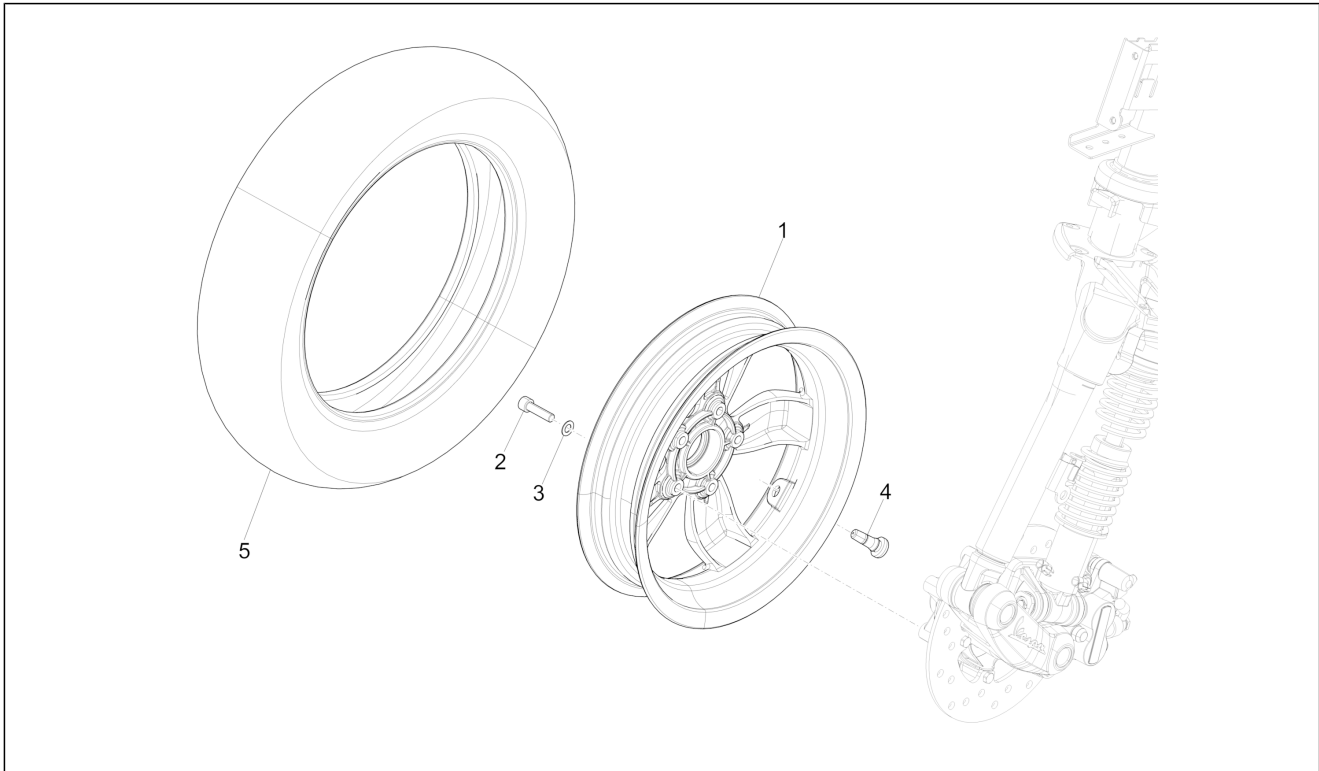

Vespa Primavera 150
EVPR000EX5 Vespa Primavera 150 4T 3V IGET ABS-NOABS
E2-E3-E4 2016 - 2019 (APAC)

Chassis prefix: RP8M8222, RP8M8221,
RP8M8241, RP8M8242
Engine prefix: M828M, M826M, M82CM,
M82GM

Group	Suspensions - Wheels
Code	04.11
Description	Front wheel
Service	1

Pos.	Code	Description	Qty	Variants
				Country:Indonesia[ID] Colour:BLACK[79/A] Model version:ABS Version[ABS] Country:Australia[AU] Colour:Competition Black[98/A] Model version:ABS Version[ABS] Country:Thailand[TH] Colour:Beige unique 518/A[518/A] Model version:ABS Version[ABS] Country:Thailand[TH] Colour:White[544] Model version:ABS Version[ABS] Country:Australia[AU] Colour:Silk grey[701/C] Model version:ABS Version[ABS] Country:Australia[AU] Colour:Beige unique 518/A[518/A] Model version:ABS Version[ABS] Country:Export Version[EX] Colour:White[544] Model version:ABS Version[ABS] Country:Taiwan[TN] Colour:White[544] Model version:ABS Version[ABS] Yacht club version[YC] Country:Thailand[TH] Colour:DRAGON RED[894] Model version:ABS Version[ABS] Country:Japan[JP] Colour:Midnight Blue[222/A] Model version:ABS Version[ABS] Country:Australia[AU] Colour:DRAGON RED[894] Model version:ABS Version[ABS] Country:Australia[AU] Colour:BLACK[79/A] Model version:ABS Version[ABS] Country:Japan[JP] Colour:Brown 140/A[140/A]