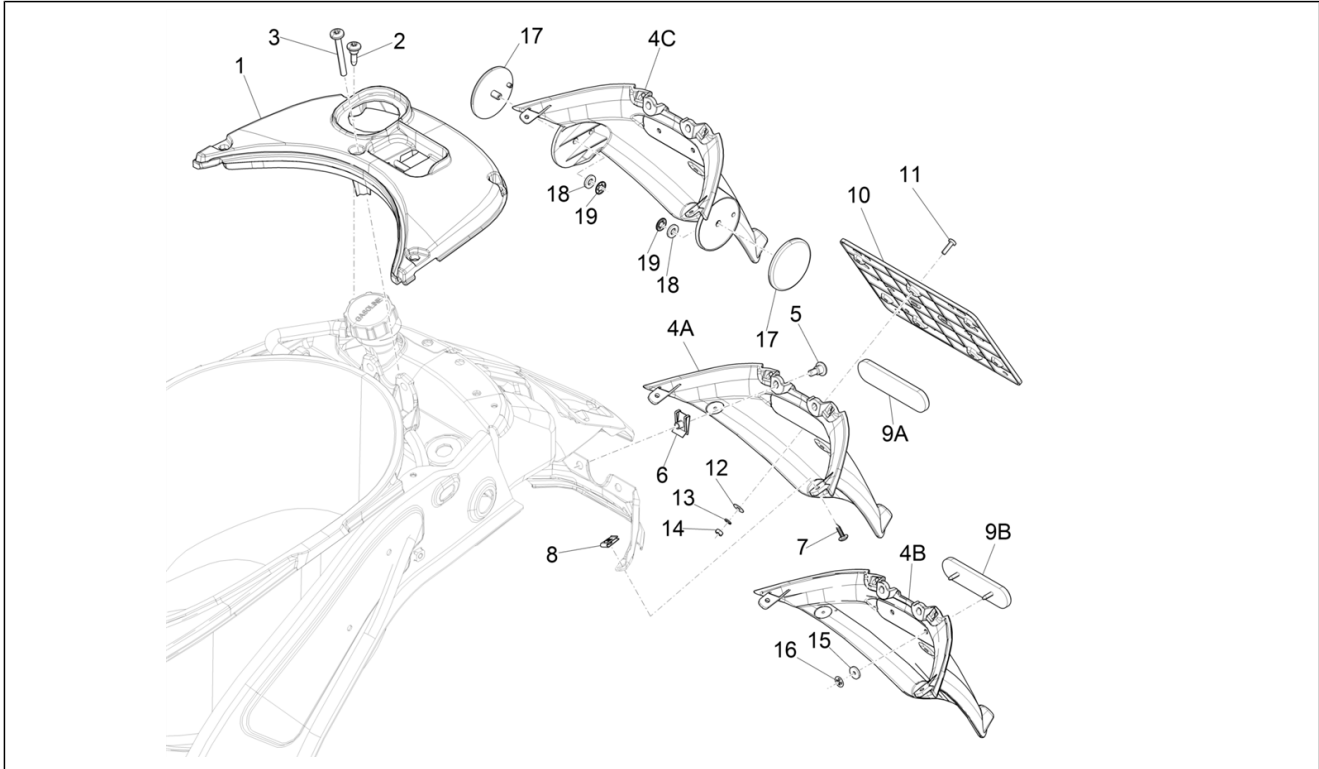

Group	Frame - Plastic parts - Coachwork
Code	02.37
Description	Rear cover - Splash guard
Service	1

Pos.	Code	Description	Qty	Variants
				Colour:DRAGON RED[894] Model version:ABS Version[ABS] Country:China[CN] Colour:[283/A] Model version:ABS Version[ABS] Country:China[CN] Colour:Silk grey[701/C] Model version:ABS Version[ABS] Country:China[CN] Colour:Beige unique 518/A[518/A] Model version:ABS Version[ABS] Country:China[CN] Colour:Midnight Blue[222/A] Model version:ABS Version[ABS] Country:China[CN] Colour:BLACK[79/A] Model version:ABS Version[ABS] Country:China[CN] Colour:White[544] Model version:ABS Version[ABS] Country:China[CN] Colour:DRAGON RED[894] Model version:ABS Version[ABS] Country:China[CN]
4A		Rear protection	1	Colour:Midnight Blue[222/A] Model version:ABS Version[ABS] Country:Export Version[EX] Colour:Silk grey[701/C] Model version:ABS Version[ABS] Country:Australia[AU] Colour:Silk grey[701/C] Model version:ABS Version[ABS] Country:Taiwan[TN] Colour:Brown[135/A] Model version:ABS Version[ABS] Country:Export Version[EX] Colour:Brown[135/A]