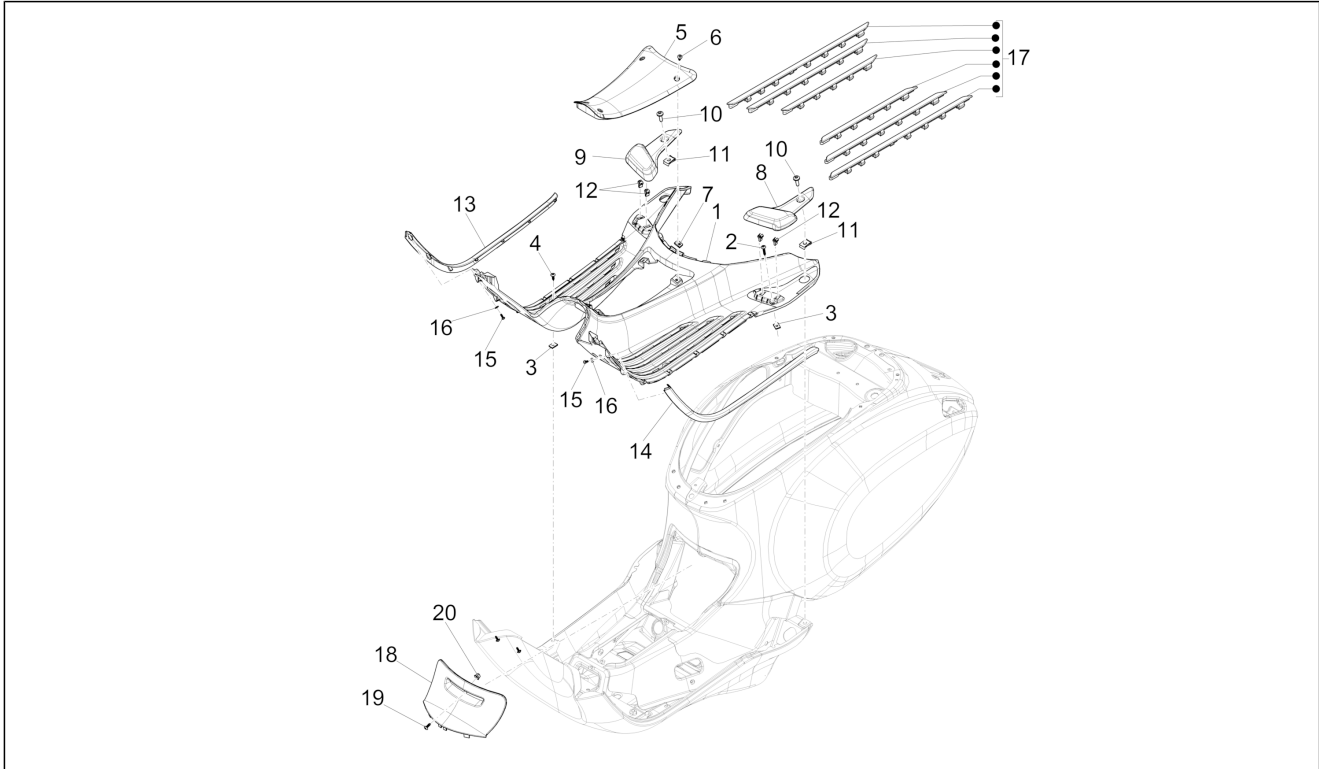

Group	Frame - Plastic parts - Coachwork
Code	02.31
Description	Central cover - Footrests
Service	1

Pos.	Code	Description	Qty	Variants
18		Painted spark plug inspection cover	1	Country:Thailand[TH] Colour:White[544] Country:Taiwan[TN] Model version:ABS Version[ABS] Colour:White[544] Model version:ABS Version[ABS] Colour:White[544] Country:Australia[AU] Model version:ABS Version[ABS] Colour:White[544] Model version:ABS Version[ABS] Country:Taiwan[TN] Colour:White[544] Model version:No ABS Version[NO ABS] Country:Indonesia[ID] Colour:White[544] Country:China[CN] Model version:ABS Version[ABS] Colour:White[544] Model version:ABS Version[ABS] Country:Indonesia[ID] Colour:White[544] Model version:ABS Version[ABS] Yacht club version[YC] Country:Taiwan[TN] Colour:White[544] Model version:ABS Version[ABS] Yacht club version[YC] Country:Indonesia[ID] Colour:White[544] Model version:ABS Version[ABS] Yacht club version[YC] Country:Export Version[EX] Colour:White[544] Model version:ABS Version[ABS] Yacht club version[YC] Country:Australia[AU] Colour:White[544] Model version:ABS Version[ABS] Yacht club version[YC] Country:Japan[JP] Colour:White[544]