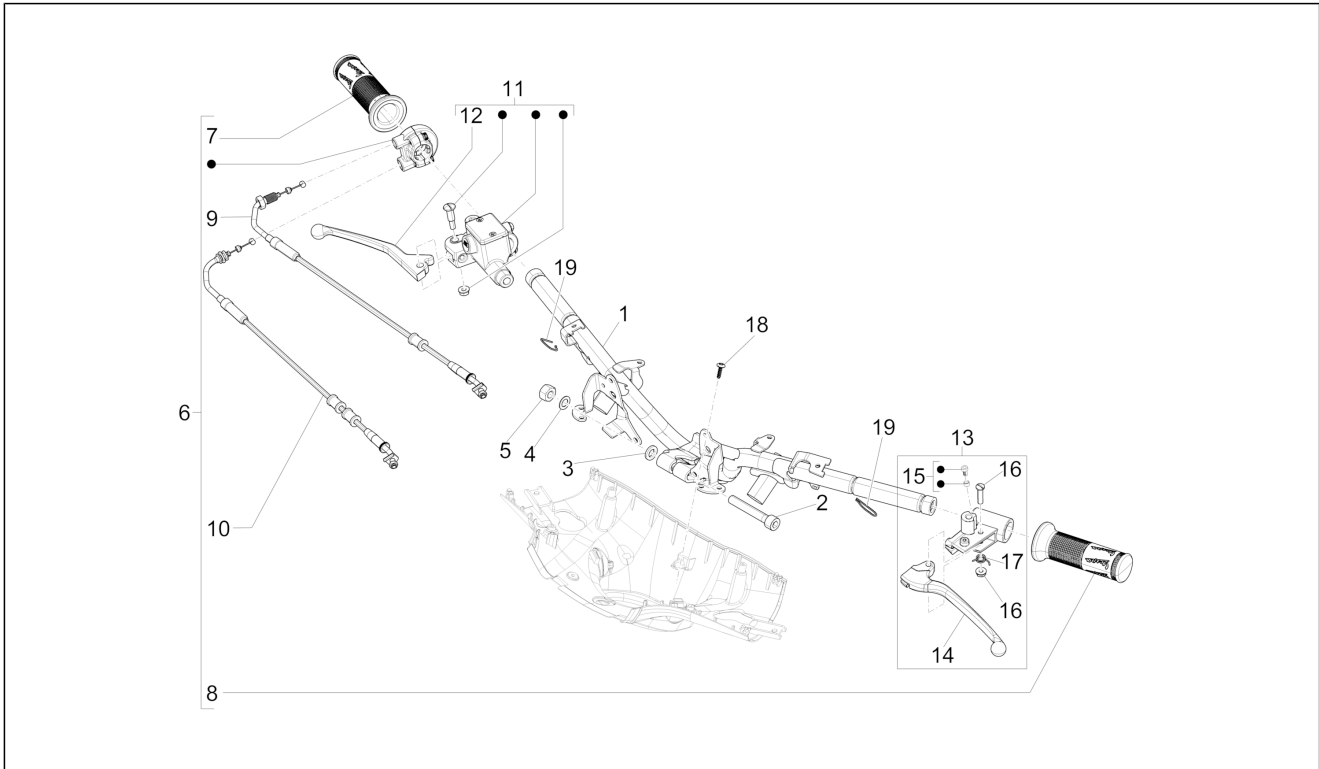

Vespa Primavera 150
EVPR000EX5 Vespa Primavera 150 4T 3V IGET ABS-NOABS
E2-E3-E4 2016 - 2019 (APAC)

Chassis prefix: RP8M8222, RP8M8221,
RP8M8241, RP8M8242
Engine prefix: M828M, M826M, M82CM,
M82GM

Group	Handlebars/Steering
Code	03.06
Description	Handlebars - Master cil.
Service	1

Pos.	Code	Description	Qty	Variants
				Model version:No ABS Version[NO ABS] Country:Indonesia[ID] Colour:White[544] Country:China[CN] Model version:ABS Version[ABS] Colour:Silk grey[701/C] Model version:ABS Version[ABS] Country:Export Version[EX] Colour:Midnight Blue[222/A] Model version:ABS Version[ABS] Country:China[CN] Colour:Silk grey[701/C] Model version:ABS Version[ABS] Country:China[CN] Colour:White[544] Model version:ABS Version[ABS] Country:Indonesia[ID] Colour:DRAGON RED[894] Model version:ABS Version[ABS] Country:Indonesia[ID] Colour:White[544] Model version:ABS Version[ABS] Yacht club version[YC] Country:Taiwan[TN] Colour:White[544] Model version:ABS Version[ABS] Yacht club version[YC] Country:Indonesia[ID] Colour:White[544] Model version:ABS Version[ABS] Yacht club version[YC] Country:Export Version[EX] Colour:White[544] Model version:ABS Version[ABS] Yacht club version[YC] Country:Australia[AU] Colour:Midnight Blue[222/A] Model version:ABS Version[ABS] Country:Japan[JP] Colour:Beige[598] Model version:ABS Version[ABS] Country:Export Version[EX]