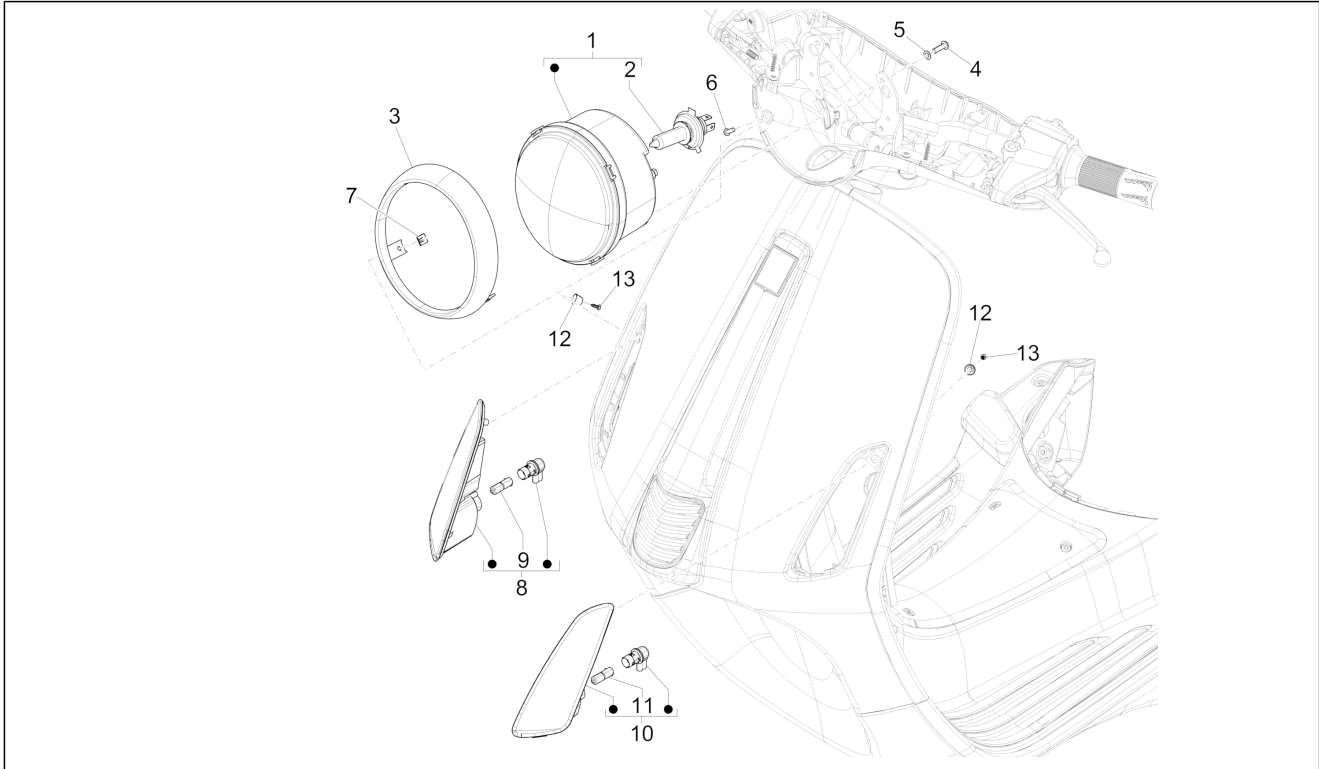

Vespa Primavera 150
EVPR000EX5 Vespa Primavera 150 4T 3V IGET ABS-NOABS
E2-E3-E4 2016 - 2019 (APAC)

Chassis prefix: RP8M8222, RP8M8221,
RP8M8241, RP8M8242
Engine prefix: M828M, M826M, M82CM,
M82GM

Group	Electrical system
Code	06.03
Description	Front headlamps - Turn signal lamps
Service	1

Pos.	Code	Description	Qty	Variants
				Country:Indonesia[ID] Colour:White[544] Model version:ABS Version[ABS] Yacht club version[YC] Country:Export Version[EX] Colour:White[544] Model version:ABS Version[ABS] Yacht club version[YC] Country:Australia[AU] Colour:White[544] Model version:ABS Version[ABS] Yacht club version[YC] Country:Japan[JP] Colour:White[544] Model version:ABS Version[ABS] Country:Export Version[EX] Colour:BLACK[79/A] Model version:ABS Version[ABS] Country:Export Version[EX] Colour:White[544] Model version:ABS Version[ABS] Country:Thailand[TH] Colour:Midnight Blue[222/A] Model version:ABS Version[ABS] Country:Export Version[EX] Colour:Silk grey[701/C] Model version:ABS Version[ABS] Country:Thailand[TH] Colour:DRAGON RED[894] Model version:ABS Version[ABS] Country:Thailand[TH] Colour:White[544] Model version:ABS Version[ABS] Country:Taiwan[TN] Colour:Competition Black[98/A] Model version:ABS Version[ABS] Country:Thailand[TH] Colour:Beige unique 518/A[518/A] Model version:ABS Version[ABS] Country:Thailand[TH] Colour:White[544]