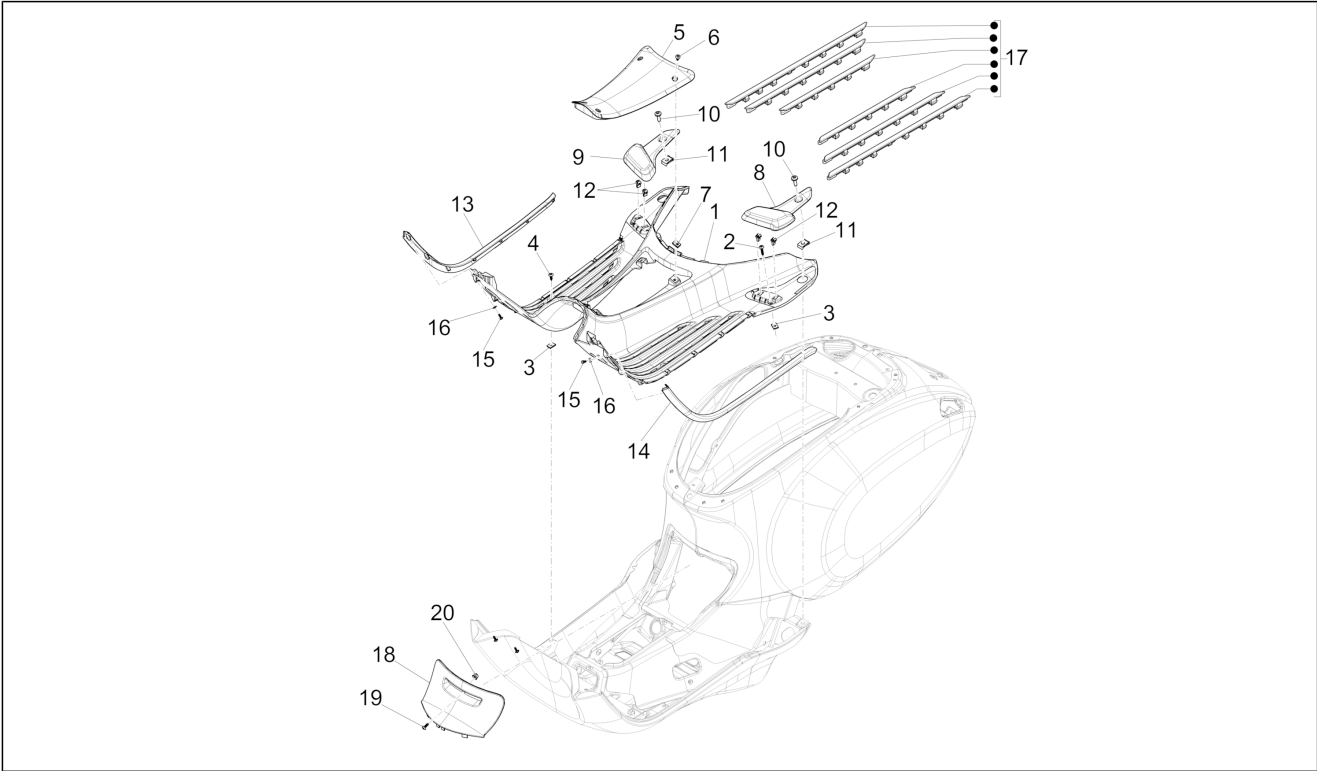

Vespa Primavera 150
EVPR000EX5 Vespa Primavera 150 4T 3V IGET ABS-NOABS
E2-E3-E4 2016 - 2019 (APAC)

Chassis prefix: RP8M8222, RP8M8221,
RP8M8241, RP8M8242
Engine prefix: M828M, M826M, M82CM,
M82GM

Group	Frame - Plastic parts - Coachwork
Code	02.31
Description	Central cover - Footrests
Service	1

Pos.	Code	Description	Qty	Variants
				Country:Taiwan[TN] Colour:DRAGON RED[894] Model version:ABS Version[ABS] Country:Taiwan[TN] Colour:Silk grey[701/C] Model version:ABS Version[ABS] Country:Taiwan[TN] Colour:BLACK[79/A] Model version:ABS Version[ABS] Country:Taiwan[TN] Colour:Beige unique 518/A[518/A] Model version:ABS Version[ABS] Country:Taiwan[TN] Colour:BLACK[79/A] Model version:ABS Version[ABS] Country:Australia[AU] Colour:White[544] Model version:ABS Version[ABS] Country:Japan[JP] Colour:Midnight Blue[222/A] Model version:ABS Version[ABS] Country:Japan[JP] Colour:Silk grey[701/C] Model version:ABS Version[ABS] Country:Japan[JP] Colour:Light blue 294/A[294/A] Model version:ABS Version[ABS] 50° Version[50] Country:Taiwan[TN] Colour:Light blue 294/A[294/A] Model version:ABS Version[ABS] 50° Version[50] Country:Thailand[TH] Colour:Light blue 294/A[294/A] Model version:ABS Version[ABS] 50° Version[50] Country:Indonesia[ID] Colour:Light blue 294/A[294/A] Model version:ABS Version[ABS] 50° Version[50] Country:Export Version[EX] Colour:Light blue 294/A[294/A]