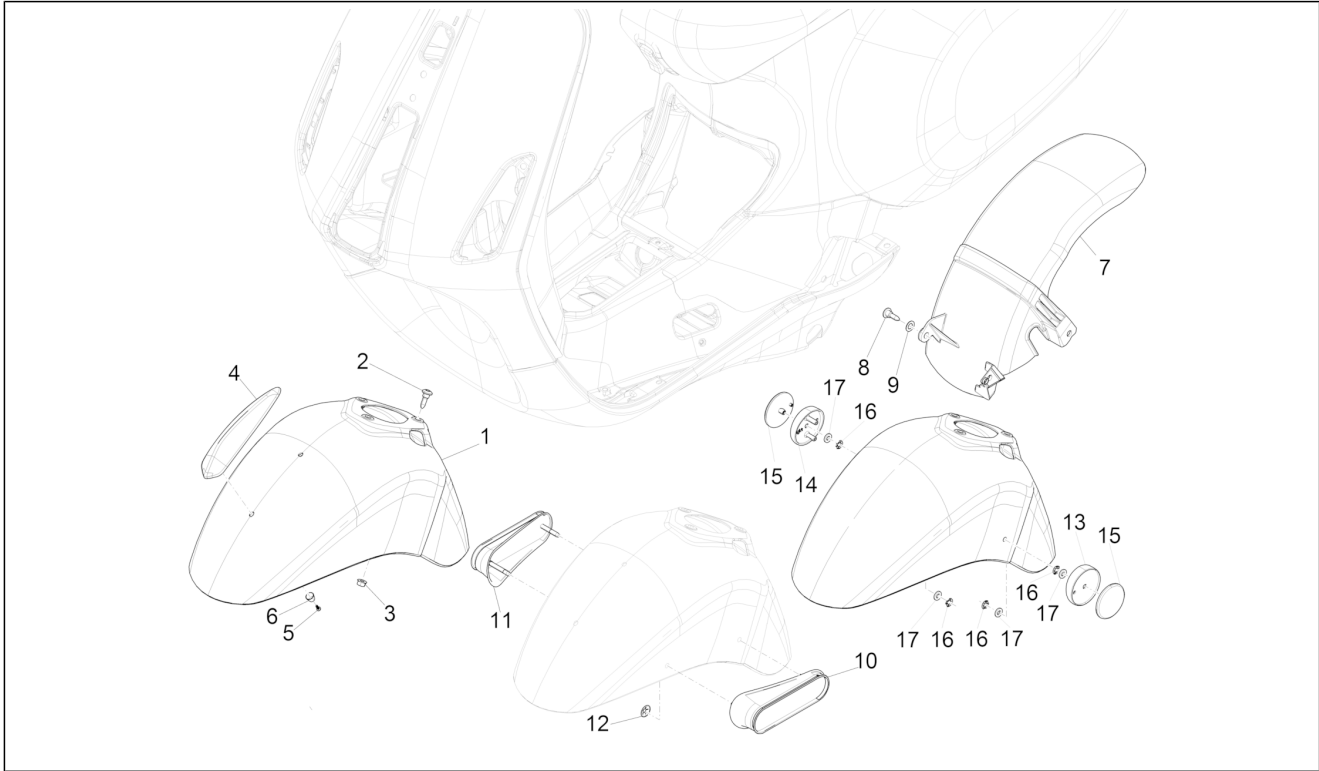

Group	Frame - Plastic parts - Coachwork
Code	02.33
Description	Wheel huosing - Mudguard
Service	1

Pos.	Code	Description	Qty	Variants
				Colour:Light blue 294/A[294/A] Model version:ABS Version[ABS] 50° Version[50] Country:Taiwan[TN] Colour:BLACK[79/A] Model version:ABS Version[ABS] Country:China[CN] Colour:White[544] Model version:ABS Version[ABS] Country:China[CN] Colour:DRAGON RED[894] Model version:ABS Version[ABS] Country:China[CN] Colour:White[544] Model version:ABS Version[ABS] "Sport" version[S] Country:Thailand[TH] Colour:BLACK[79/A] Model version:ABS Version[ABS] "Sport" version[S] Country:Thailand[TH] Colour:Matte red - RW[RW] Model version:ABS Version[ABS] "Sport" version[S] Country:Thailand[TH]
12		Spring plate	4	Country:Taiwan[TN] Colour:Silk grey[701/C] Model version:ABS Version[ABS] Country:Taiwan[TN] Colour:Brown[135/A] Country:Taiwan[TN] Model version:ABS Version[ABS] Colour:White[544] Country:Taiwan[TN] Model version:ABS Version[ABS] Colour:White[544] Model version:ABS Version[ABS] Country:Taiwan[TN] Colour:Midnight Blue[222/A] Model version:ABS Version[ABS] Country:Taiwan[TN]