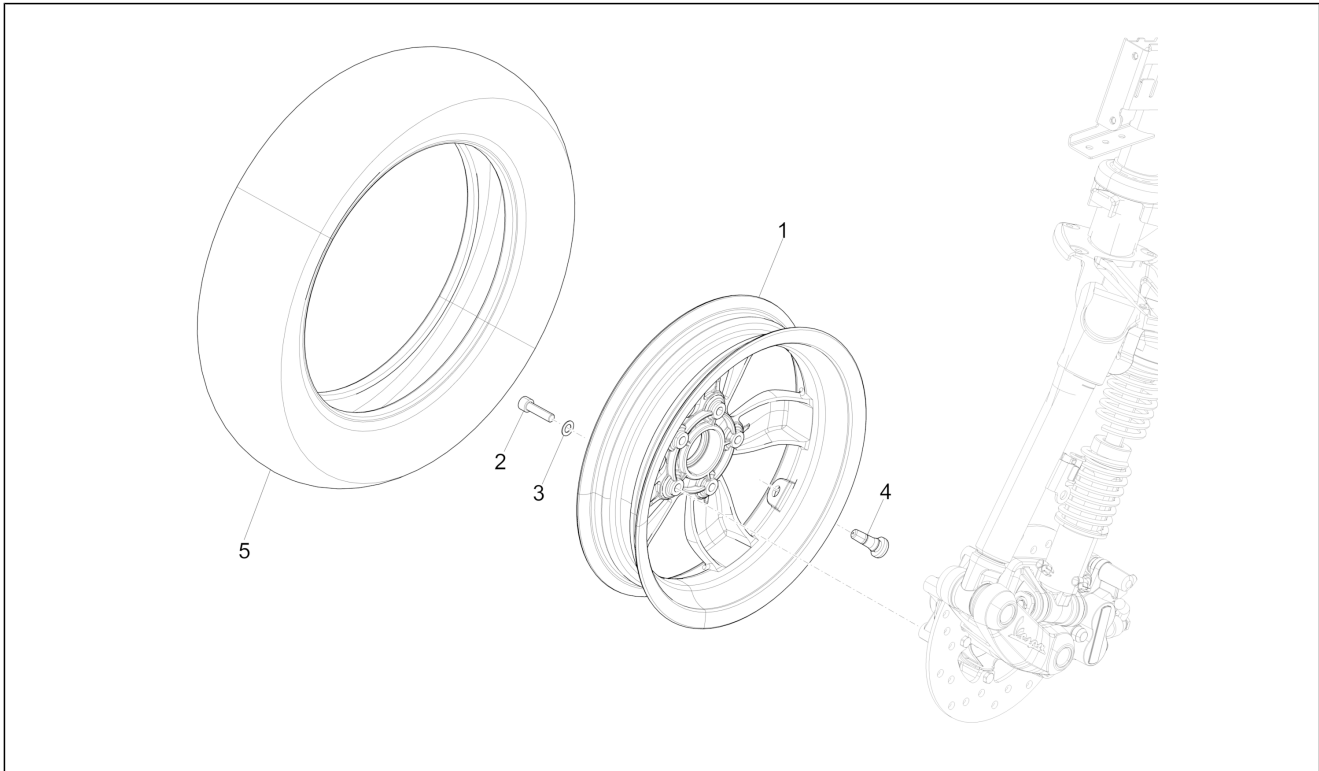

Group	Suspensions - Wheels
Code	04.11
Description	Front wheel
Service	1

Pos.	Code	Description	Qty	Variants
				Colour:BLACK[79/A] Model version:ABS Version[ABS] "Sport" version[S] Country:Thailand[TH] Colour:Matte red - RW[RW] Model version:ABS Version[ABS] "Sport" version[S] Country:Thailand[TH]
1		Front wheel	1	Colour:White[544] Model version:ABS Version[ABS] Yacht club version[YC] Country:Taiwan[TN] Colour:White[544] Model version:ABS Version[ABS] Yacht club version[YC] Country:Indonesia[ID] Colour:White[544] Model version:ABS Version[ABS] Yacht club version[YC] Country:Export Version[EX] Colour:White[544] Model version:ABS Version[ABS] Yacht club version[YC] Country:Australia[AU] Colour:White[544] Model version:ABS Version[ABS] Yacht club version[YC] Country:Japan[JP] Colour:White[544] Model version:ABS Version[ABS] Yacht club version[YC] Country:China[CN] Colour:White[544] Model version:ABS Version[ABS] Yacht club version[YC] Country:Thailand[TH]
1		Front wheel 3.00x12"	1	Colour:Light Blue 70° (VN)[434] Country:Taiwan[TN] Model version:70° Version[70°] ABS Version[ABS] Colour:Light Blue 70° (VN)[434] Country:Export Version[EX] Model version:70° Version[70°] ABS Version[ABS]
1		Front wheel 3.00x12"	1	Colour:D05 - Blue glossy VN[D05] Model version:ABS Version[ABS] Country:Export Version[EX] Colour:D05 - Blue glossy VN[D05]