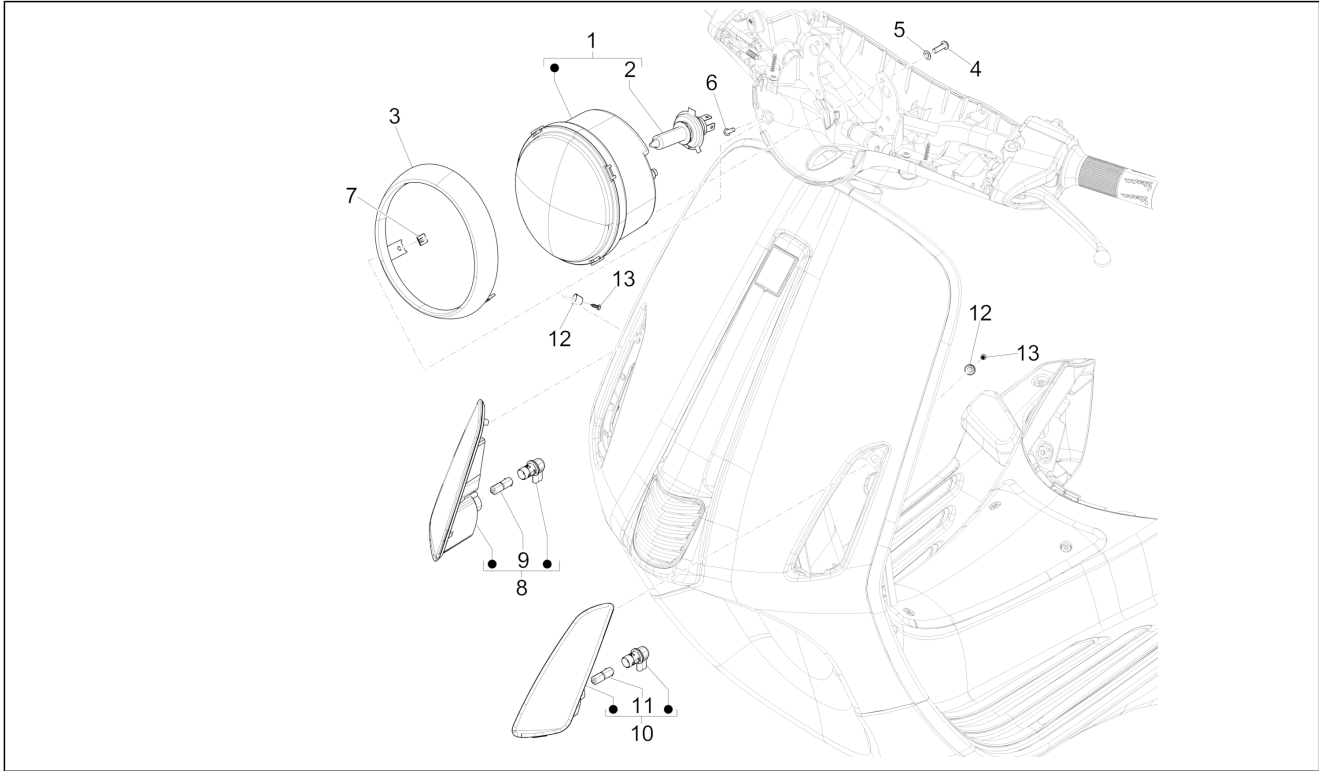

Vespa Primavera 150
EVPR000EX5 Vespa Primavera 150 4T 3V IGET ABS-NOABS
E2-E3-E4 2016 - 2019 (APAC)

Chassis prefix: RP8M8222, RP8M8221,
RP8M8241, RP8M8242
Engine prefix: M828M, M826M, M82CM,
M82GM

Group	Electrical system
Code	06.03
Description	Front headlamps - Turn signal lamps
Service	1

Pos.	Code	Description	Qty	Variants
				Model version:ABS Version[ABS] "Sport" version[S] Country:Thailand[TH]
2		Lamp HS1 35+35W 12V	1	Colour:Midnight Blue[222/A] Model version:ABS Version[ABS] Country:Export Version[EX] Colour:Silk grey[701/C] Model version:ABS Version[ABS] Country:Australia[AU] Colour:Silk grey[701/C] Model version:ABS Version[ABS] Country:Taiwan[TN] Colour:Brown[135/A] Model version:ABS Version[ABS] Country:Export Version[EX] Colour:Brown[135/A] Country:Taiwan[TN] Model version:ABS Version[ABS] Colour:Competition Black[98/A] Country:China[CN] Model version:ABS Version[ABS] Colour:Competition Black[98/A] Model version:No ABS Version[NO ABS] Country:Indonesia[ID] Colour:DRAGON RED[894] Country:China[CN] Model version:ABS Version[ABS] Colour:DRAGON RED[894] Model version:No ABS Version[NO ABS] Country:Indonesia[ID] Colour:Light Blue 70° (VN)[434] Model version:No ABS Version[NO ABS] 70° Version[70°] Country:Indonesia[ID] Colour:White[544] Country:Taiwan[TN] Model version:ABS Version[ABS] Colour:White[544] Model version:ABS Version[ABS]