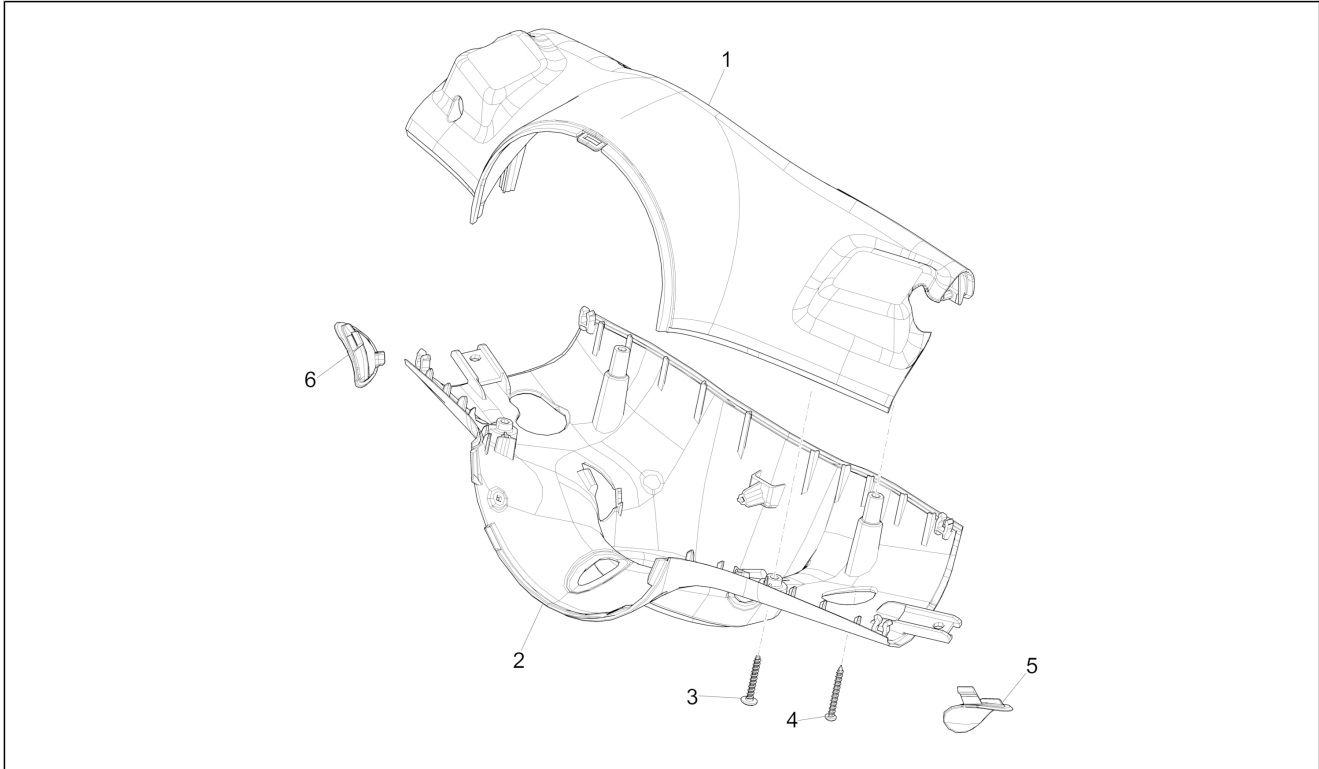

Vespa Primavera 150
EVPR000EX5 Vespa Primavera 150 4T 3V IGET ABS-NOABS
E2-E3-E4 2016 - 2019 (APAC)

Chassis prefix: RP8M8222, RP8M8221,
RP8M8241, RP8M8242
Engine prefix: M828M, M826M, M82CM,
M82GM

Group	Handlebars/Steering
Code	03.01
Description	Handlebars coverages
Service	1

Pos.	Code	Description	Qty	Variants
				Model version:ABS Version[ABS] Country:Taiwan[TN] Colour:Silk grey[701/C] Model version:No ABS Version[NO ABS] Country:Indonesia[ID] Colour:Silk grey[701/C] Model version:ABS Version[ABS] Country:Taiwan[TN] Colour:Silk grey[701/C] Model version:ABS Version[ABS] Country:China[CN] Colour:Silk grey[701/C] Model version:ABS Version[ABS] Country:Export Version[EX] Colour:Silk grey[701/C] Model version:ABS Version[ABS] Country:China[CN] Colour:Silk grey[701/C] Model version:ABS Version[ABS] Country:Indonesia[ID] Colour:Silk grey[701/C] Model version:ABS Version[ABS] Country:Export Version[EX] Colour:Silk grey[701/C] Model version:ABS Version[ABS] Country:Thailand[TH] Colour:Silk grey[701/C] Model version:ABS Version[ABS] Country:Thailand[TH] Colour:Silk grey[701/C] Model version:ABS Version[ABS] Country:Indonesia[ID] Colour:Silk grey[701/C] Model version:ABS Version[ABS] Country:Australia[AU] Colour:Silk grey[701/C] Model version:ABS Version[ABS] Country:China[CN]