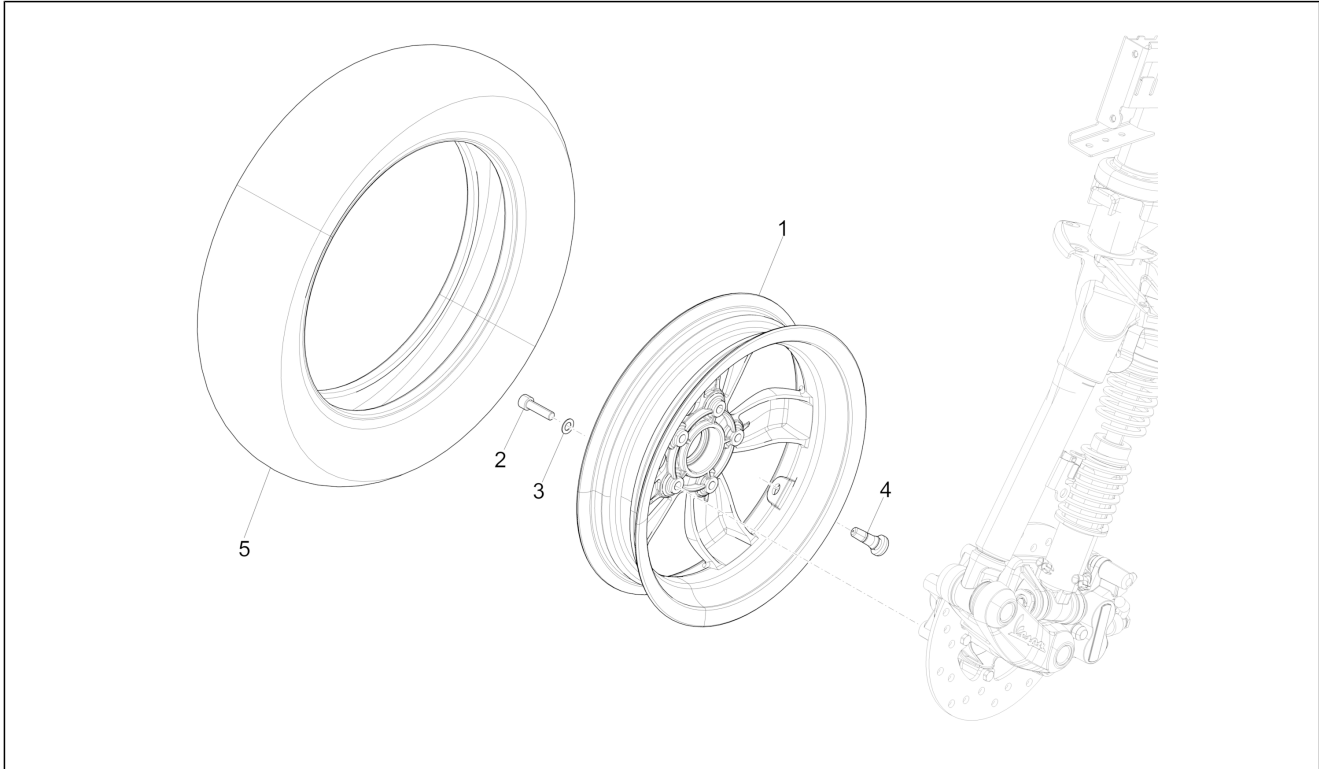

Group	Suspensions - Wheels
Code	04.11
Description	Front wheel
Service	1

Pos.	Code	Description	Qty	Variants
				Country:Indonesia[ID] Colour:BLACK[79/A] Model version:ABS Version[ABS] Country:China[CN] Colour:White[544] Model version:ABS Version[ABS] Country:China[CN] Colour:DRAGON RED[894] Model version:ABS Version[ABS] Country:China[CN]
3		Flat washer 15x8,4x1,5	5	Colour:White[544] Model version:ABS Version[ABS] "Sport" version[S] Country:Thailand[TH] Colour:BLACK[79/A] Model version:ABS Version[ABS] "Sport" version[S] Country:Thailand[TH] Colour:Matte red - RW[RW] Model version:ABS Version[ABS] "Sport" version[S] Country:Thailand[TH]
3		Spring washer	5	Colour:Midnight Blue[222/A] Model version:ABS Version[ABS] Country:Export Version[EX] Colour:Silk grey[701/C] Model version:ABS Version[ABS] Country:Australia[AU] Colour:Silk grey[701/C] Model version:ABS Version[ABS] Country:Taiwan[TN] Colour:Brown[135/A] Model version:ABS Version[ABS] Country:Export Version[EX] Colour:Brown[135/A] Country:Taiwan[TN] Model version:ABS Version[ABS] Colour:Competition Black[98/A] Country:China[CN] Model version:ABS Version[ABS]