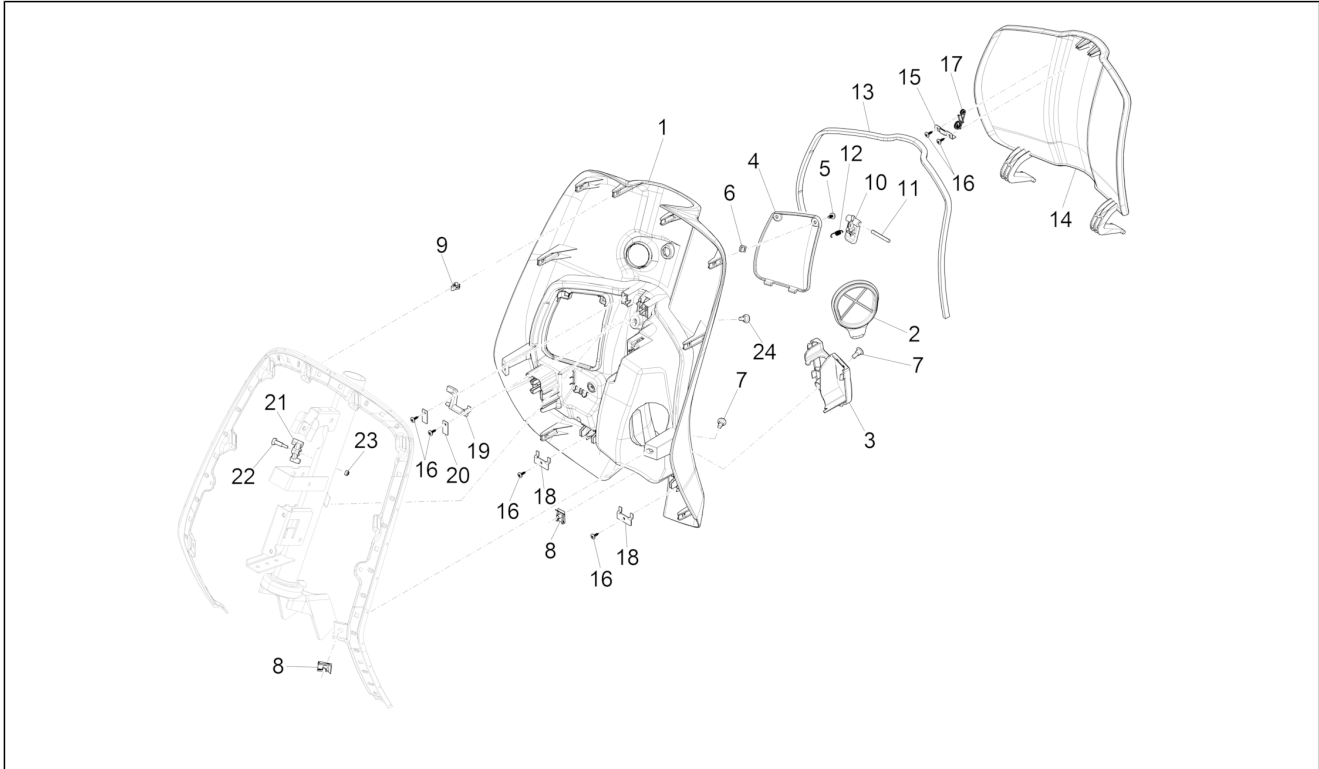

Vespa Primavera 150
EVPR000EX5 Vespa Primavera 150 4T 3V IGET ABS-NOABS
E2-E3-E4 2016 - 2019 (APAC)

Chassis prefix: RP8M8222, RP8M8221,
RP8M8241, RP8M8242
Engine prefix: M828M, M826M, M82CM,
M82GM

Group	Frame - Plastic parts - Coachwork
Code	02.30
Description	Front glove-box - Knee-guard panel
Service	1

Pos.	Code	Description	Qty	Variants
				Model version:ABS Version[ABS] 50° Version[50] Country:Taiwan[TN] Colour:Light blue 294/A[294/A] Model version:ABS Version[ABS] 50° Version[50] Country:Thailand[TH] Colour:Light blue 294/A[294/A] Model version:ABS Version[ABS] 50° Version[50] Country:Indonesia[ID] Colour:Light blue 294/A[294/A] Model version:ABS Version[ABS] 50° Version[50] Country:Export Version[EX] Colour:Light blue 294/A[294/A] Model version:ABS Version[ABS] 50° Version[50] Country:China[CN] Colour:Light blue 294/A[294/A] Model version:ABS Version[ABS] 50° Version[50] Country:Australia[AU]
1		Front glove comp.	1	Colour:Brown 140/A[140/A] Model version:ABS Version[ABS] 50° Version[50] Country:Taiwan[TN] Colour:Brown 140/A[140/A] Model version:ABS Version[ABS] 50° Version[50] Country:Thailand[TH] Colour:Brown 140/A[140/A] Model version:ABS Version[ABS] 50° Version[50] Country:Indonesia[ID] Colour:Brown 140/A[140/A] Model version:ABS Version[ABS] 50° Version[50] Country:Export Version[EX] Colour:Brown 140/A[140/A] Model version:ABS Version[ABS] 50° Version[50] Country:China[CN] Colour:Brown 140/A[140/A] Model version:ABS Version[ABS] 50° Version[50] Country:Australia[AU]
1		Front glove comp.	1	Colour:White[544] Model version:ABS Version[ABS] Yacht club version[YC]