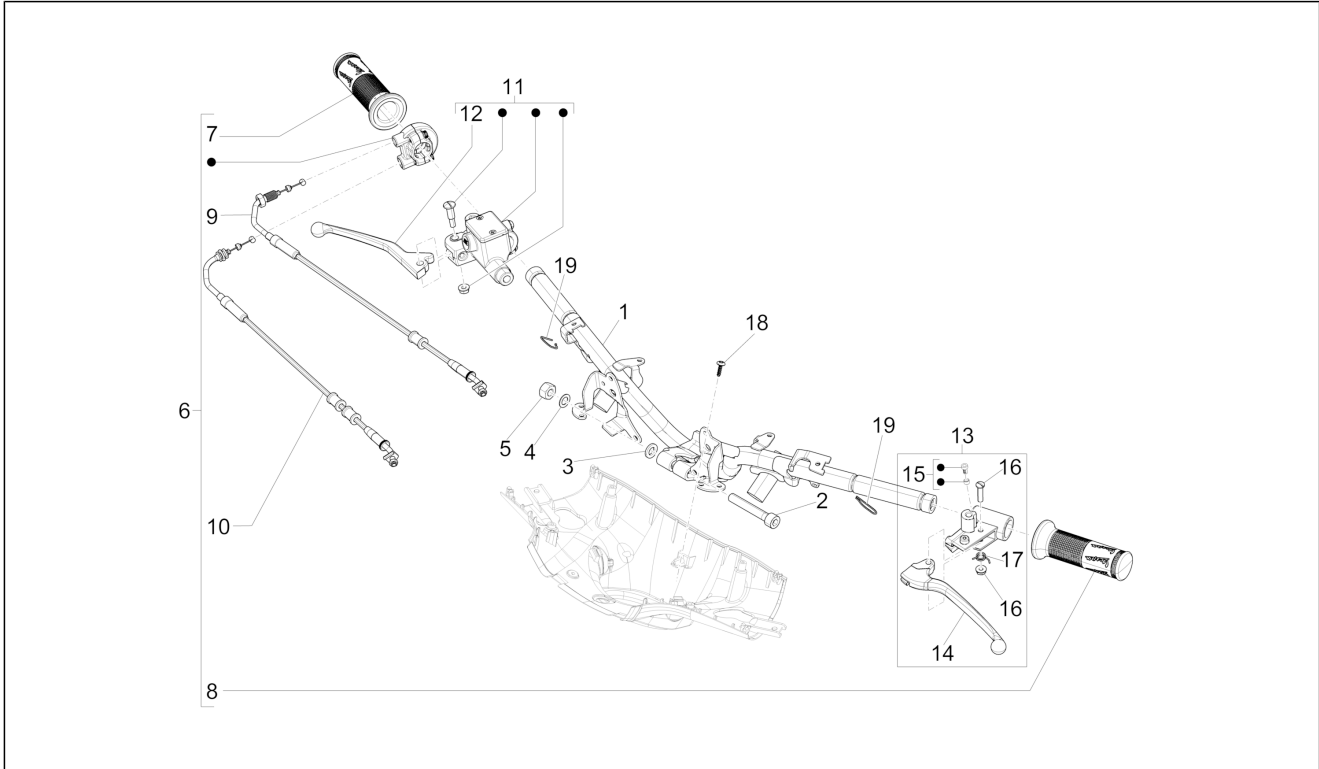

Vespa Primavera 150
EVPR000EX5 Vespa Primavera 150 4T 3V IGET ABS-NOABS
E2-E3-E4 2016 - 2019 (APAC)

Chassis prefix: RP8M8222, RP8M8221,
RP8M8241, RP8M8242
Engine prefix: M828M, M826M, M82CM,
M82GM

Group	Handlebars/Steering
Code	03.06
Description	Handlebars - Master cil.
Service	1

Pos.	Code	Description	Qty	Variants
				Colour:White[544] Model version:ABS Version[ABS] Yacht club version[YC] Country:Export Version[EX] Colour:White[544] Model version:ABS Version[ABS] Yacht club version[YC] Country:Australia[AU] Colour:Midnight Blue[222/A] Model version:ABS Version[ABS] Country:Japan[JP] Colour:Beige[598] Model version:ABS Version[ABS] Country:Export Version[EX] Colour:Midnight Blue[222/A] Model version:ABS Version[ABS] Country:Indonesia[ID] Colour:BLACK[79/A] Model version:ABS Version[ABS] Country:Indonesia[ID] Colour:Silk grey[701/C] Model version:ABS Version[ABS] Country:Indonesia[ID] Colour:[283/A] Model version:ABS Version[ABS] Country:Taiwan[TN] Colour:White[544] Model version:ABS Version[ABS] Yacht club version[YC] Country:Japan[JP] Colour:White[544] Model version:ABS Version[ABS] Yacht club version[YC] Country:China[CN] Colour:White[544] Model version:ABS Version[ABS] Country:Export Version[EX] Colour:BLACK[79/A] Model version:ABS Version[ABS] Country:Export Version[EX] Colour:Midnight Blue[222/A] Model version:ABS Version[ABS]