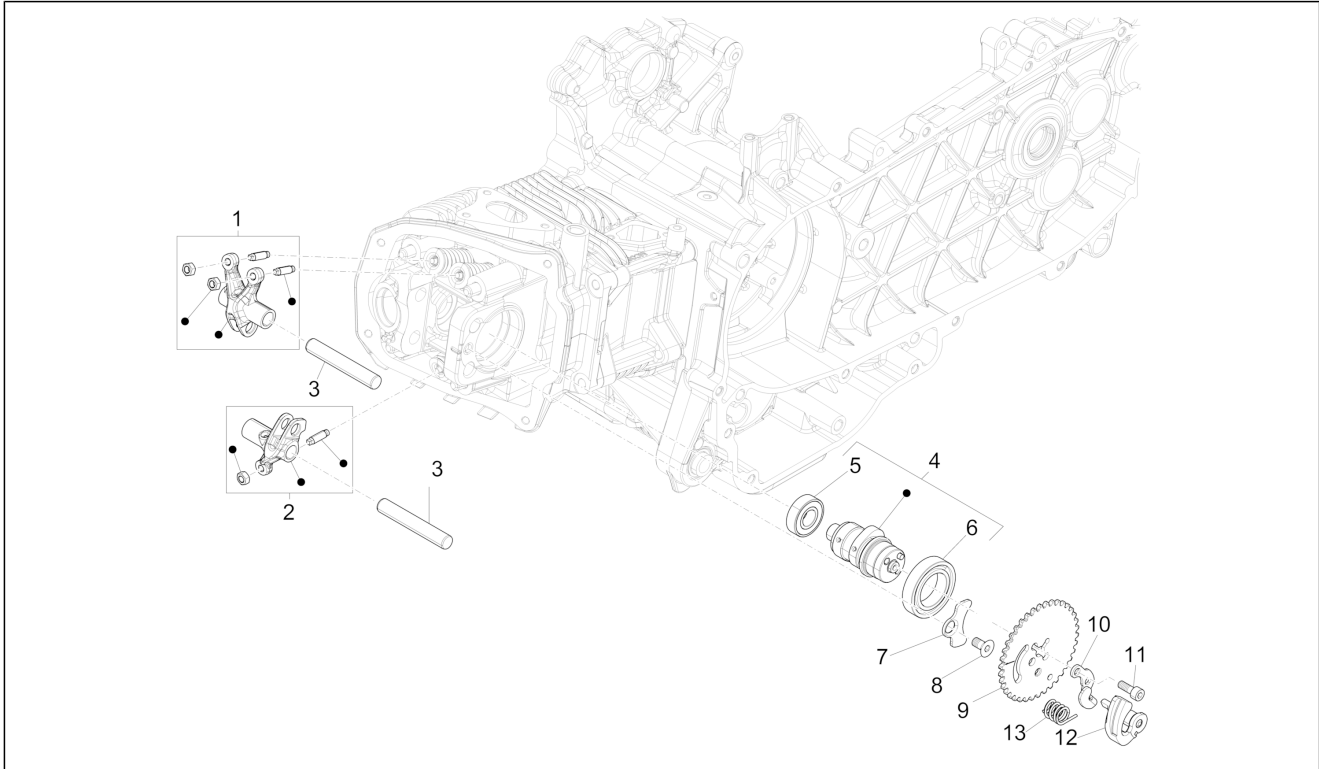

Vespa Primavera 150
EVPR000EX5 Vespa Primavera 150 4T 3V IGET ABS-NOABS
E2-E3-E4 2016 - 2019 (APAC)

Chassis prefix: RP8M8222, RP8M8221,
RP8M8241, RP8M8242
Engine prefix: M828M, M826M, M82CM,
M82GM

Group	Engine
Code	01.11
Description	Rocking levers support unit
Service	1

Pos.	Code	Description	Qty	Variants
				Colour:Brown 140/A[140/A] Model version:ABS Version[ABS] 50° Version[50] Country:Australia[AU] Colour:Silk grey[701/C] Model version:ABS Version[ABS] Country:China[CN] Colour:Beige unique 518/A[518/A] Model version:ABS Version[ABS] Country:China[CN] Colour:Midnight Blue[222/A] Model version:ABS Version[ABS] Country:China[CN] Colour:Midnight Blue[222/A] Model version:ABS Version[ABS] Country:Taiwan[TN] Colour:DRAGON RED[894] Model version:ABS Version[ABS] Country:Taiwan[TN] Colour:Silk grey[701/C] Model version:ABS Version[ABS] Country:Taiwan[TN] Colour:BLACK[79/A] Model version:ABS Version[ABS] Country:Taiwan[TN] Colour:Beige unique 518/A[518/A] Model version:ABS Version[ABS] Country:Taiwan[TN] Colour:BLACK[79/A] Model version:ABS Version[ABS] Country:Australia[AU] Colour:White[544] Model version:ABS Version[ABS] Country:Japan[JP] Colour:Midnight Blue[222/A] Model version:ABS Version[ABS] Country:Japan[JP] Colour:Silk grey[701/C] Model version:ABS Version[ABS]