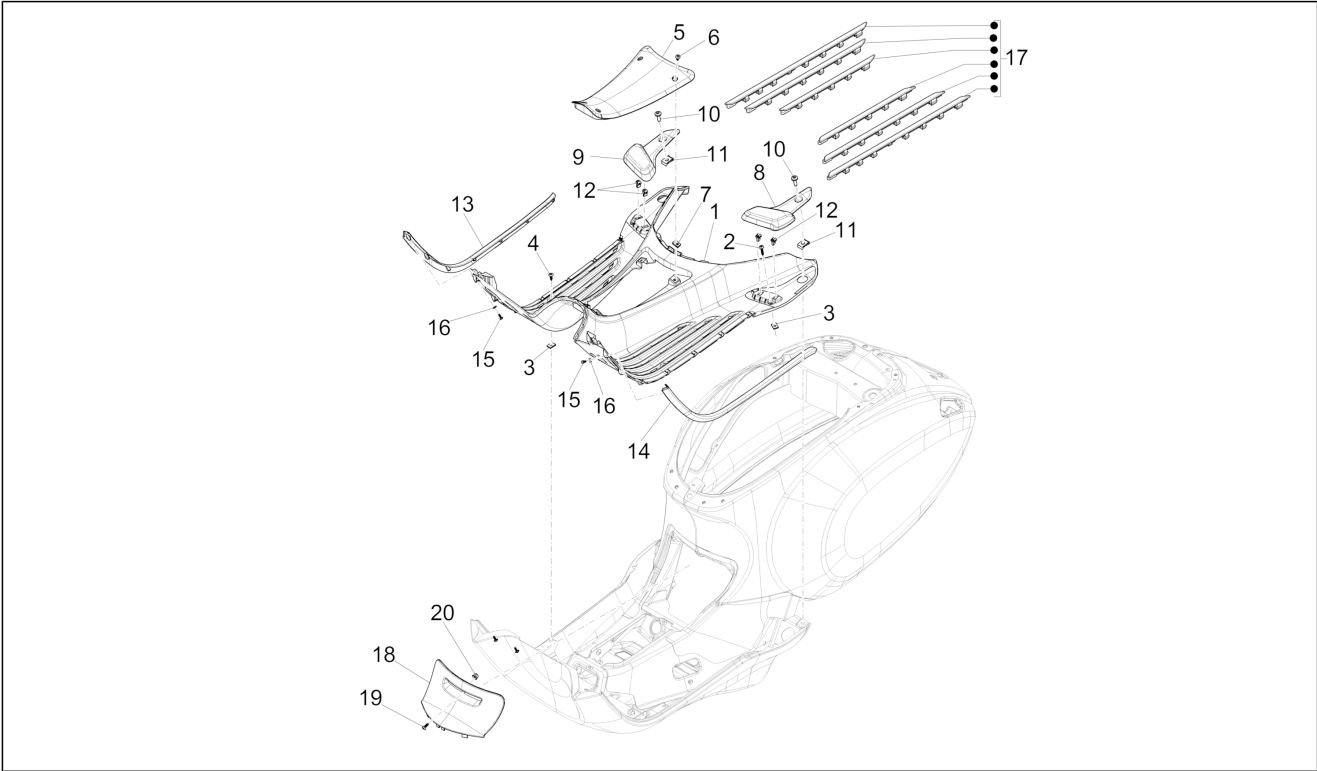

Vespa Primavera 150
EVPR000EX5 Vespa Primavera 150 4T 3V IGET ABS-NOABS
E2-E3-E4 2016 - 2019 (APAC)

Chassis prefix: RP8M8222, RP8M8221,
RP8M8241, RP8M8242
Engine prefix: M828M, M826M, M82CM,
M82GM

Group	Frame - Plastic parts - Coachwork
Code	02.31
Description	Central cover - Footrests
Service	1

Pos.	Code	Description	Qty	Variants
				Model version:ABS Version[ABS] Colour:DRAGON RED[894] Model version:No ABS Version[NO ABS] Country:Indonesia[ID] Colour:Light Blue 70° (VN)[434] Model version:No ABS Version[NO ABS] 70° Version[70°] Country:Indonesia[ID] Colour:White[544] Country:Taiwan[TN] Model version:ABS Version[ABS] Colour:White[544] Model version:ABS Version[ABS] Colour:White[544] Country:Australia[AU] Model version:ABS Version[ABS] Colour:Silk grey[701/C] Model version:No ABS Version[NO ABS] Country:Indonesia[ID] Colour:White[544] Model version:ABS Version[ABS] Country:Taiwan[TN] Colour:Midnight Blue[222/A] Model version:ABS Version[ABS] Country:Taiwan[TN] Colour:Silk grey[701/C] Model version:ABS Version[ABS] Country:Taiwan[TN] Colour:DRAGON RED[894] Model version:ABS Version[ABS] Country:Taiwan[TN] Colour:BLACK[79/A] Model version:ABS Version[ABS] Country:Taiwan[TN] Colour:Midnight Blue[222/A] Country:China[CN] Model version:ABS Version[ABS] Colour:Midnight Blue[222/A] Model version:No ABS Version[NO ABS]