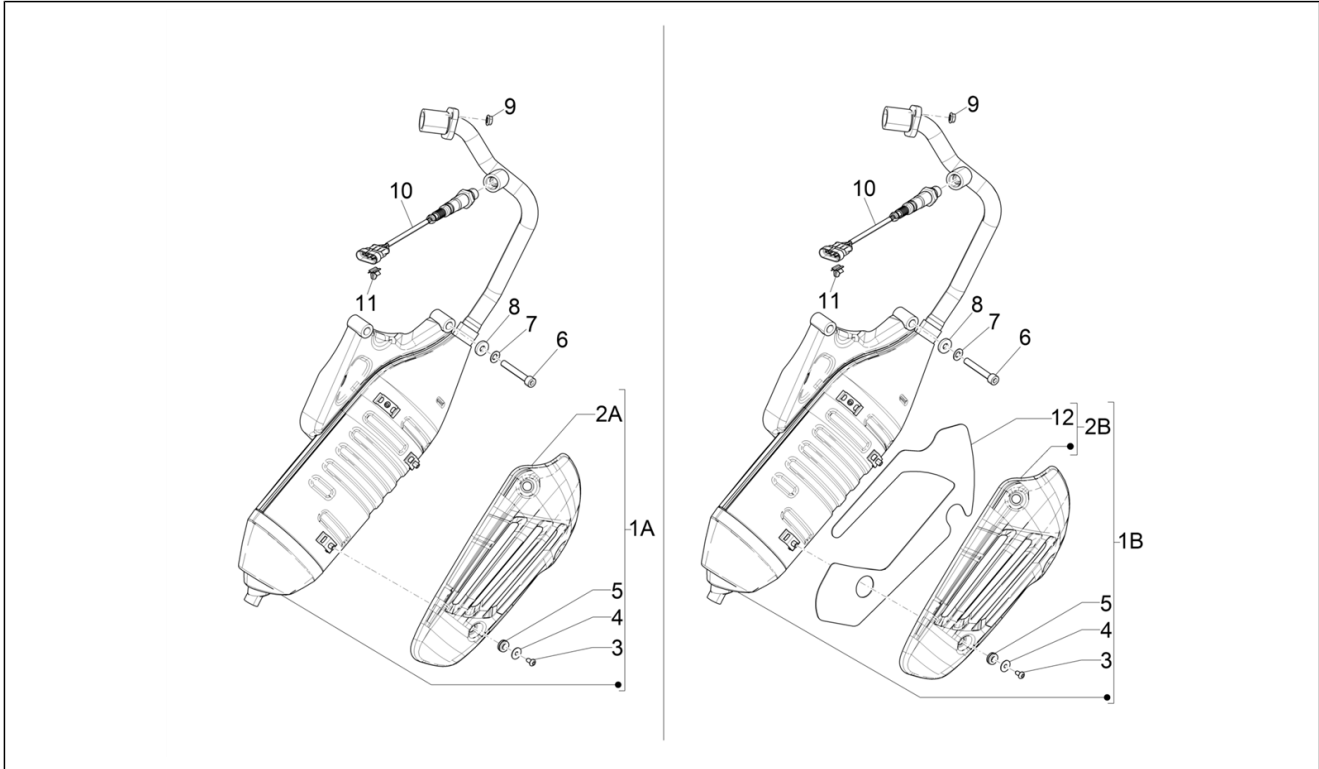

Vespa Primavera 150
EVPR000EX5 Vespa Primavera 150 4T 3V IGET ABS-NOABS
E2-E3-E4 2016 - 2019 (APAC)

Chassis prefix: RP8M8222, RP8M8221,
RP8M8241, RP8M8242
Engine prefix: M828M, M826M, M82CM,
M82GM

Group	Engine
Code	01.42
Description	Silencer
Service	1

Pos.	Code	Description	Qty	Variants
				Model version:ABS Version[ABS] Country:China[CN] Colour:Midnight Blue[222/A] Model version:ABS Version[ABS] Country:China[CN] Colour:White[544] Model version:ABS Version[ABS] Country:Japan[JP] Colour:Midnight Blue[222/A] Model version:ABS Version[ABS] Country:Japan[JP] Colour:Silk grey[701/C] Model version:ABS Version[ABS] Country:Japan[JP] Colour:Light blue 294/A[294/A] Model version:ABS Version[ABS] 50° Version[50] Country:Taiwan[TN] Colour:BLACK[79/A] Model version:ABS Version[ABS] Country:China[CN] Colour:White[544] Model version:ABS Version[ABS] Country:China[CN] Colour:DRAGON RED[894] Model version:ABS Version[ABS] Country:China[CN]