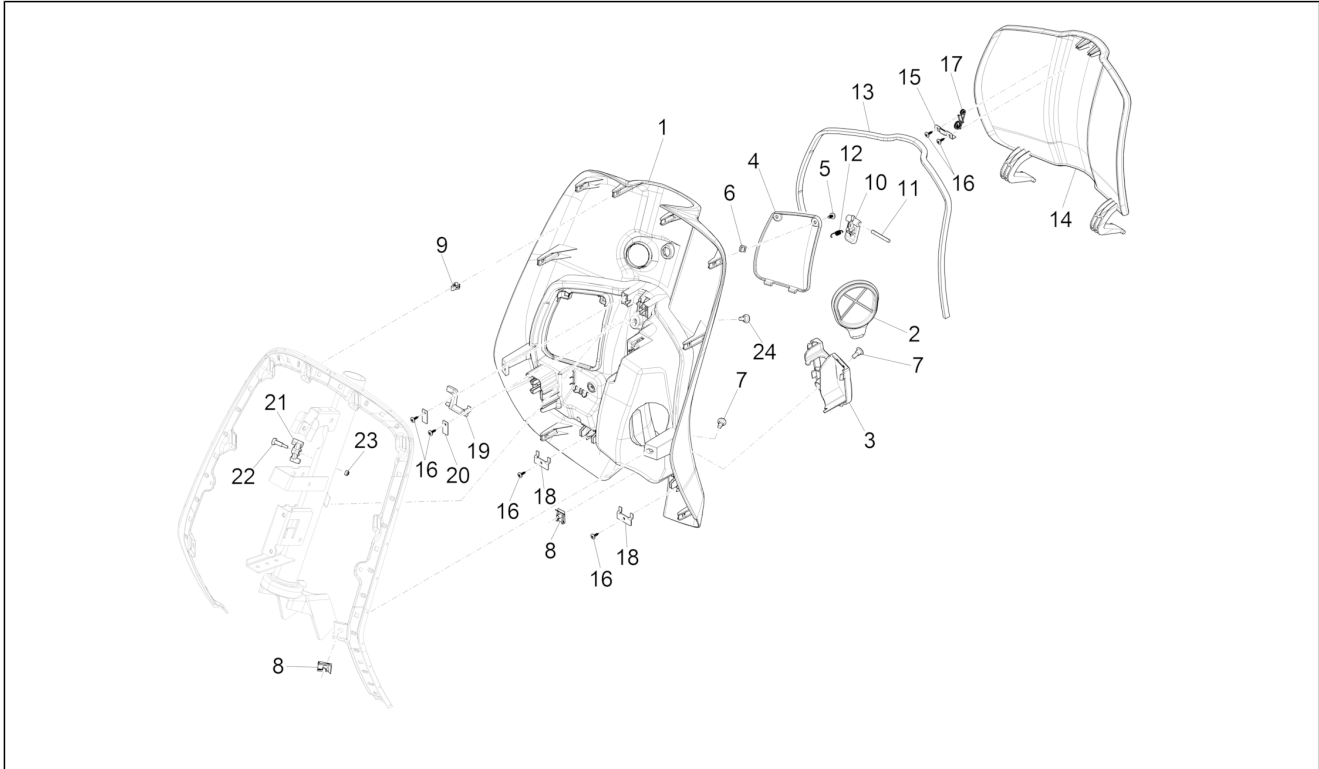

Group	Frame - Plastic parts - Coachwork
Code	02.30
Description	Front glove-box - Knee-guard panel
Service	1

Pos.	Code	Description	Qty	Variants
9		Gripper clip	8	
10		Lever	1	
11		Pin	1	
12		Spring	1	
13		Gasket	1	
14		Top case door	1	Colour:D05 - Blue glossy VN[D05] Model version:ABS Version[ABS] Country:Export Version[EX] Colour:D05 - Blue glossy VN[D05] Model version:ABS Version[ABS] Country:China[CN] Colour:D05 - Blue glossy VN[D05] Model version:ABS Version[ABS] Country:Australia[AU] Colour:D05 - Blue glossy VN[D05] Model version:ABS Version[ABS] Country:Japan[JP] Colour:D05 - Blue glossy VN[D05] Model version:ABS Version[ABS] Country:Indonesia[ID] Colour:D05 - Blue glossy VN[D05] Model version:ABS Version[ABS] Country:Thailand[TH]
14		Top case door	1	Colour:Matte red - RW[RW] Model version:ABS Version[ABS] "Sport" version[S] Country:Thailand[TH]
14		Painted top box flap	1	Colour:Midnight Blue[222/A] Model version:ABS Version[ABS] Country:Export Version[EX] Colour:Midnight Blue[222/A] Model version:ABS Version[ABS] Country:Taiwan[TN] Colour:Midnight Blue[222/A] Country:China[CN] Model version:ABS Version[ABS]