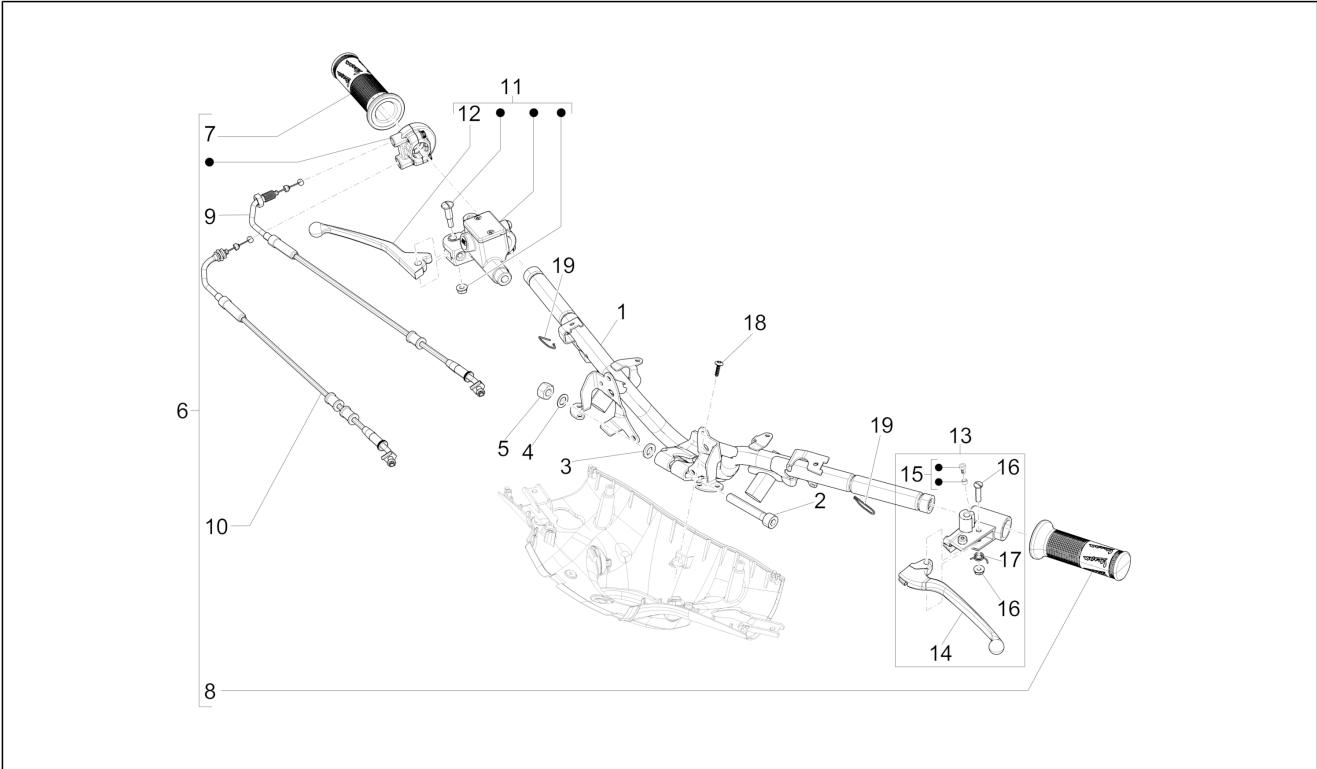

Vespa Primavera 150
EVPR000EX5 Vespa Primavera 150 4T 3V IGET ABS-NOABS
E2-E3-E4 2016 - 2019 (APAC)

Chassis prefix: RP8M8222, RP8M8221,
RP8M8241, RP8M8242
Engine prefix: M828M, M826M, M82CM,
M82GM

Group	Handlebars/Steering
Code	03.06
Description	Handlebars - Master cil.
Service	1

Pos.	Code	Description	Qty	Variants
				Model version:ABS Version[ABS] Country:Export Version[EX] Colour:DRAGON RED[894] Country:Taiwan[TN] Model version:ABS Version[ABS] Colour:Light Blue 70° (VN)[434] Country:Export Version[EX] Model version:70° Version[70°] ABS Version[ABS] Colour:Midnight Blue[222/A] Country:Australia[AU] Model version:ABS Version[ABS] Colour:White[544] Model version:No ABS Version[NO ABS] Country:Indonesia[ID] Colour:White[544] Country:China[CN] Model version:ABS Version[ABS] Colour:Silk grey[701/C] Model version:ABS Version[ABS] Country:Export Version[EX] Colour:Midnight Blue[222/A] Model version:ABS Version[ABS] Country:China[CN] Colour:Silk grey[701/C] Model version:ABS Version[ABS] Country:China[CN] Colour:White[544] Model version:ABS Version[ABS] Country:Indonesia[ID] Colour:DRAGON RED[894] Model version:ABS Version[ABS] Country:Indonesia[ID] Colour:White[544] Model version:ABS Version[ABS] Yacht club version[YC] Country:Taiwan[TN] Colour:White[544] Model version:ABS Version[ABS] Yacht club version[YC] Country:Indonesia[ID]