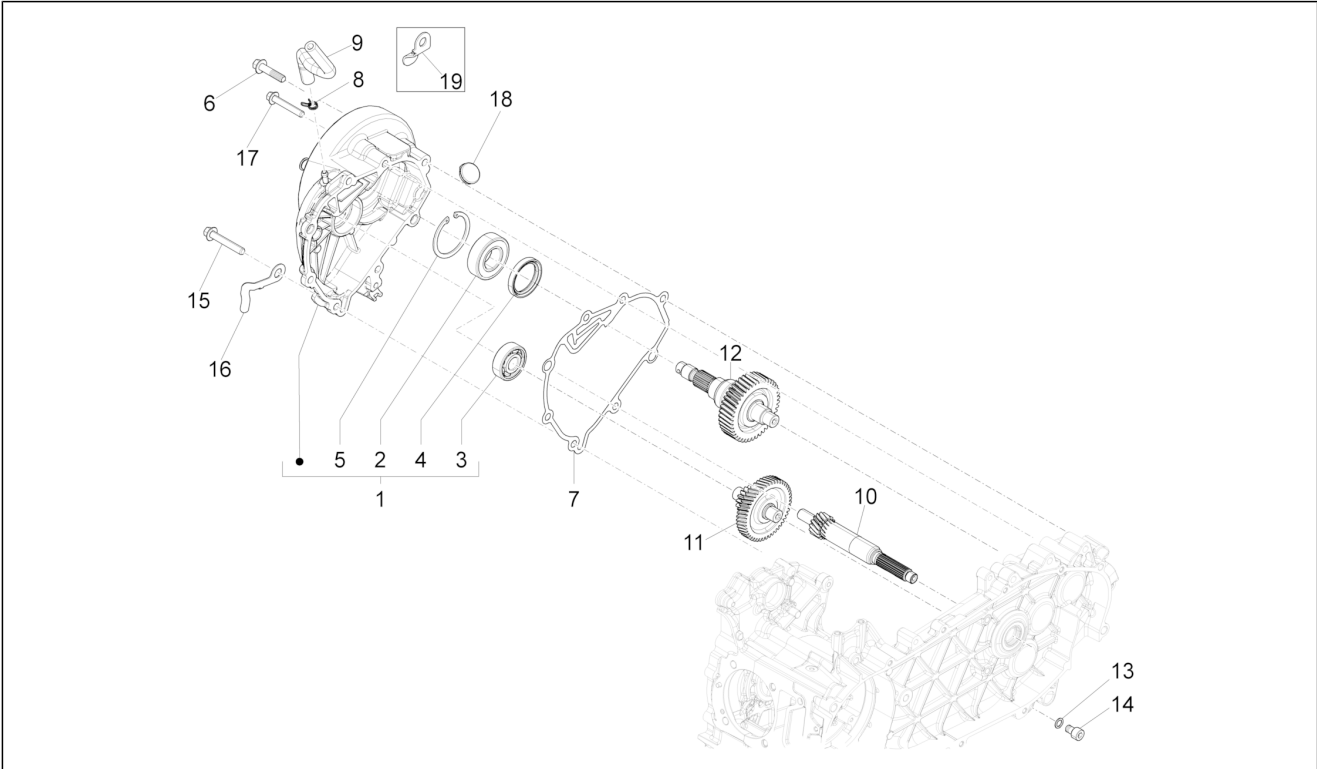

Group	Engine
Code	01.25
Description	Reduction unit
Service	1

Pos.	Code	Description	Qty	Variants
				Country:Japan[JP] Colour:Midnight Blue[222/A] Model version:ABS Version[ABS] Country:Japan[JP] Colour:Silk grey[701/C] Model version:ABS Version[ABS] Country:Japan[JP] Colour:Light blue 294/A[294/A] Model version:ABS Version[ABS] 50° Version[50] Country:Taiwan[TN] Colour:Light blue 294/A[294/A] Model version:ABS Version[ABS] 50° Version[50] Country:Thailand[TH] Colour:Light blue 294/A[294/A] Model version:ABS Version[ABS] 50° Version[50] Country:Indonesia[ID] Colour:Light blue 294/A[294/A] Model version:ABS Version[ABS] 50° Version[50] Country:Export Version[EX] Colour:Light blue 294/A[294/A] Model version:ABS Version[ABS] 50° Version[50] Country:China[CN] Colour:Light blue 294/A[294/A] Model version:ABS Version[ABS] 50° Version[50] Country:Australia[AU] Colour:D05 - Blue glossy VN[D05] Model version:ABS Version[ABS] Country:Thailand[TH] Colour:White[544] Model version:ABS Version[ABS] Country:Indonesia[ID] Colour:BLACK[79/A] Model version:ABS Version[ABS] Country:China[CN] Colour:White[544] Model version:ABS Version[ABS] Country:China[CN] Colour:DRAGON RED[894]