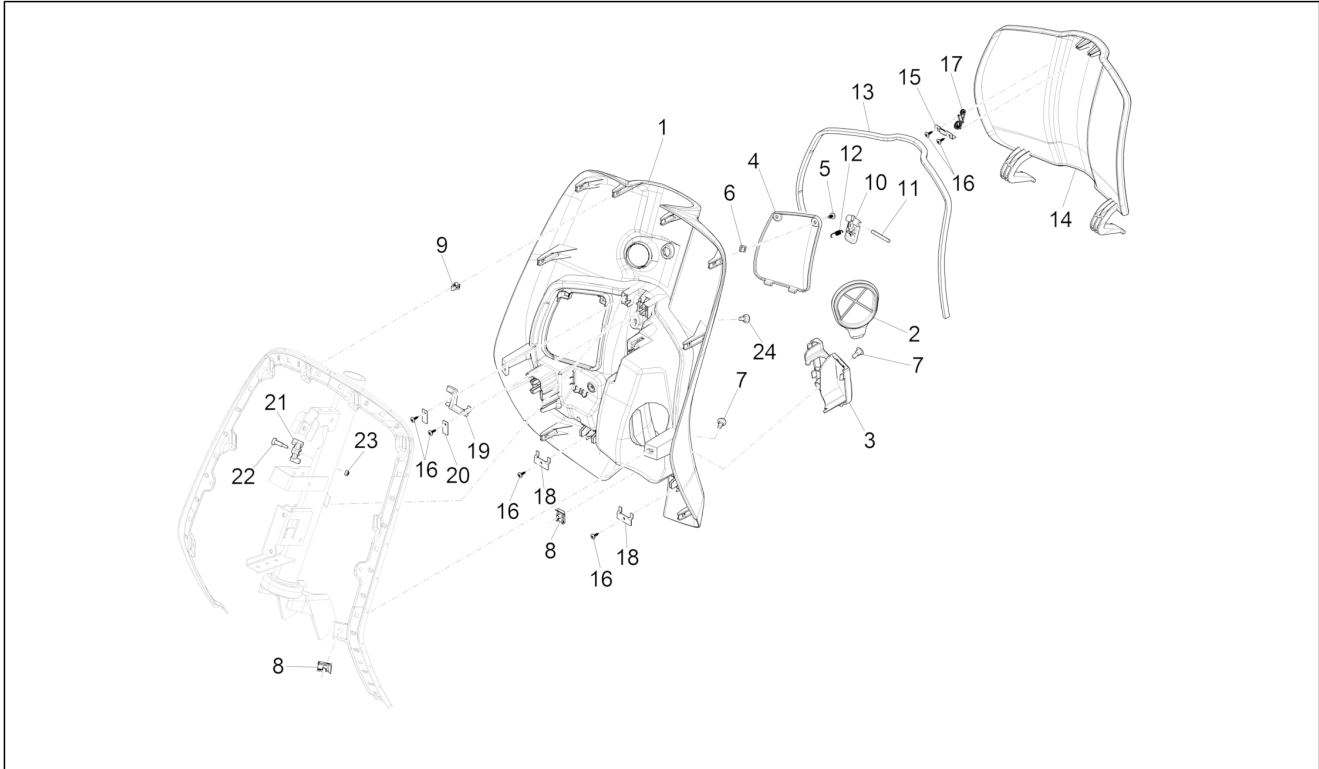

Group	Frame - Plastic parts - Coachwork
Code	02.30
Description	Front glove-box - Knee-guard panel
Service	1

Pos.	Code	Description	Qty	Variants
				Model version:ABS Version[ABS] Country:Indonesia[ID] Colour:White[544] Model version:ABS Version[ABS] Country:China[CN] Colour:White[544] Model version:ABS Version[ABS] "Sport" version[S] Country:Thailand[TH]
1		Front glove comp.	1	Colour:Beige unique 518/A[518/A] Model version:ABS Version[ABS] Country:Indonesia[ID] Colour:Beige unique 518/A[518/A] Model version:ABS Version[ABS] Country:Japan[JP] Colour:Beige unique 518/A[518/A] Model version:ABS Version[ABS] Country:Australia[AU] Colour:Beige unique 518/A[518/A] Model version:ABS Version[ABS] Country:Thailand[TH] Colour:Beige unique 518/A[518/A] Model version:ABS Version[ABS] Country:Export Version[EX] Colour:Beige unique 518/A[518/A] Model version:ABS Version[ABS] Country:China[CN] Colour:Beige unique 518/A[518/A] Model version:ABS Version[ABS] Country:Taiwan[TN]
1		Front glove comp.	1	
1		Front glove comp.	1	Colour:[283/A] Model version:ABS Version[ABS] Country:Taiwan[TN] Colour:[283/A] Model version:ABS Version[ABS] Country:China[CN] Colour:[283/A]