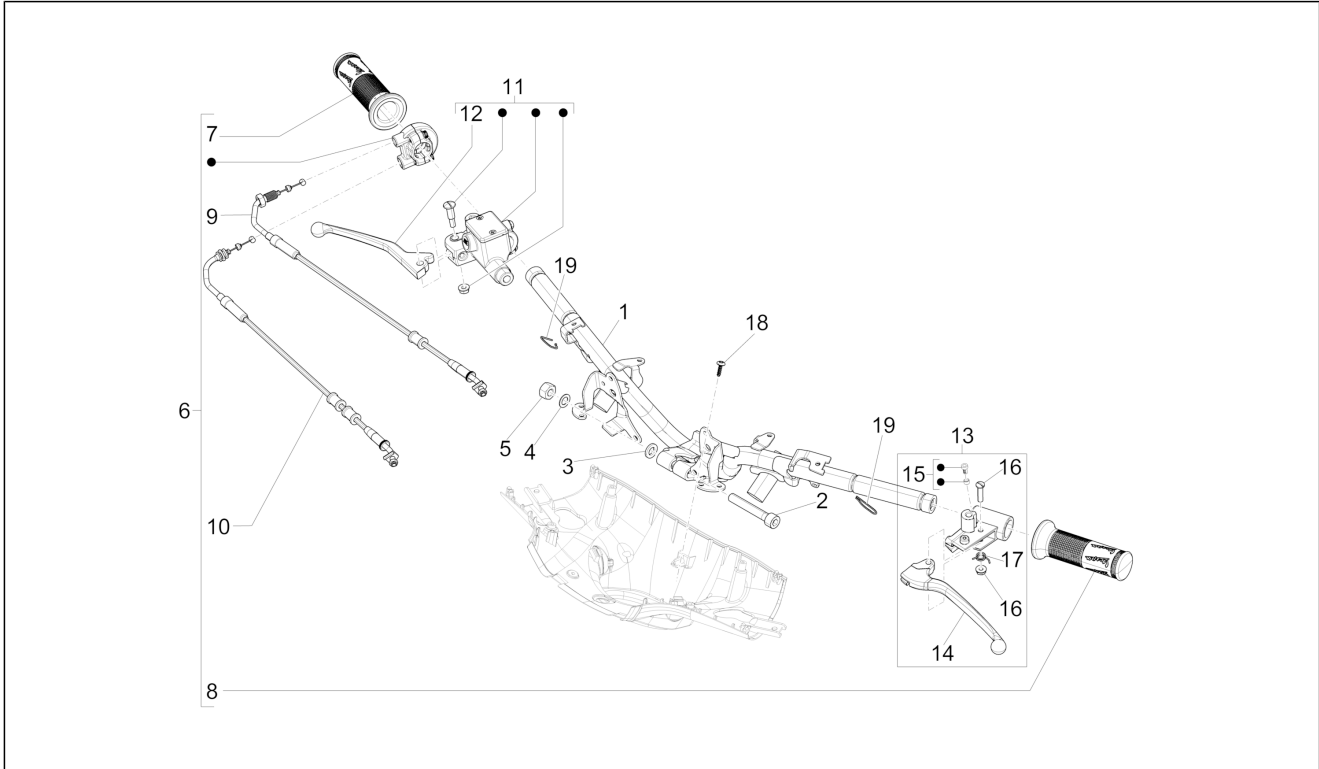

Vespa Primavera 150
EVPR000EX5 Vespa Primavera 150 4T 3V IGET ABS-NOABS
E2-E3-E4 2016 - 2019 (APAC)

Chassis prefix: RP8M8222, RP8M8221,
RP8M8241, RP8M8242
Engine prefix: M828M, M826M, M82CM,
M82GM

Group	Handlebars/Steering
Code	03.06
Description	Handlebars - Master cil.
Service	1

Pos.	Code	Description	Qty	Variants
				Colour:Brown[135/A] Model version:No ABS Version[NO ABS] Country:Indonesia[ID] Colour:Competition Black[98/A] Country:Australia[AU] Model version:ABS Version[ABS] Colour:Competition Black[98/A] Model version:ABS Version[ABS] Country:Export Version[EX] Colour:Competition Black[98/A] Country:Taiwan[TN] Model version:ABS Version[ABS] Colour:DRAGON RED[894] Country:Australia[AU] Model version:ABS Version[ABS] Colour:DRAGON RED[894] Model version:ABS Version[ABS] Country:Export Version[EX] Colour:DRAGON RED[894] Country:Taiwan[TN] Model version:ABS Version[ABS] Colour:Light Blue 70° (VN)[434] Country:Export Version[EX] Model version:70° Version[70°] ABS Version[ABS] Colour:Midnight Blue[222/A] Country:Australia[AU] Model version:ABS Version[ABS] Colour:White[544] Model version:No ABS Version[NO ABS] Country:Indonesia[ID] Colour:White[544] Country:China[CN] Model version:ABS Version[ABS] Colour:Silk grey[701/C] Model version:ABS Version[ABS] Country:Export Version[EX] Colour:Midnight Blue[222/A] Model version:ABS Version[ABS]