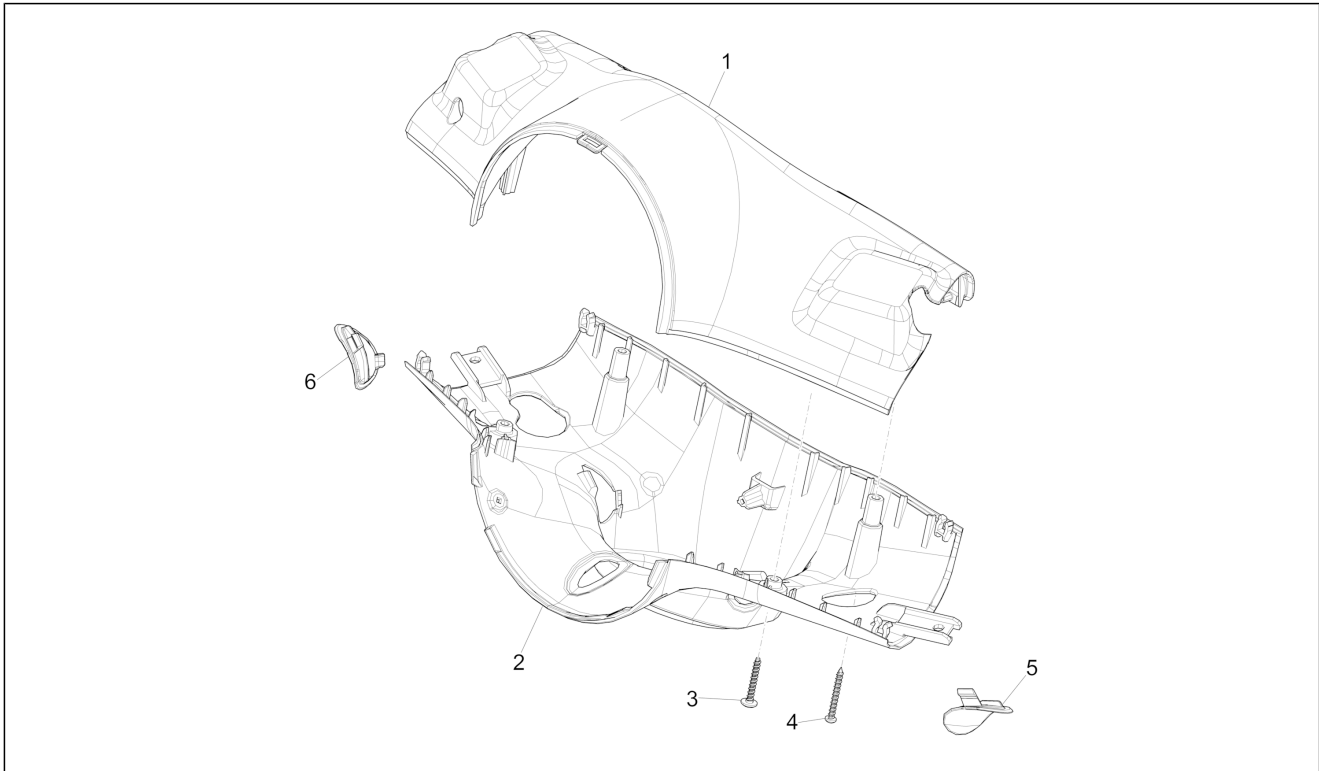

Group	Handlebars/Steering
Code	03.01
Description	Handlebars coverages
Service	1

Pos.	Code	Description	Qty	Variants
				Model version:ABS Version[ABS] Country:Japan[JP] Colour:Beige unique 518/A[518/A] Model version:ABS Version[ABS] Country:Australia[AU] Colour:Beige unique 518/A[518/A] Model version:ABS Version[ABS] Country:Thailand[TH] Colour:Beige unique 518/A[518/A] Model version:ABS Version[ABS] Country:Export Version[EX] Colour:Beige unique 518/A[518/A] Model version:ABS Version[ABS] Country:China[CN] Colour:Beige unique 518/A[518/A] Model version:ABS Version[ABS] Country:Taiwan[TN]
5		LH plug	1	Model version:70° Version[70°] Colour:Light Blue 70° (VN)[434] Country:Taiwan[TN] Model version:70° Version[70°] ABS Version[ABS] Colour:Light Blue 70° (VN)[434] Model version:No ABS Version[NO ABS] 70° Version[70°] Country:Indonesia[ID] Colour:Light Blue 70° (VN)[434] Country:Export Version[EX] Model version:70° Version[70°] ABS Version[ABS]
5		LH plug	1	Colour:Matte red - RW[RW] Model version:ABS Version[ABS] "Sport" version[S] Country:Thailand[TH]
5		LH plug	1	Colour:Brown[135/A] Model version:ABS Version[ABS] Country:Export Version[EX] Colour:Brown[135/A] Model version:No ABS Version[NO ABS] Country:Indonesia[ID] Colour:Brown[135/A]