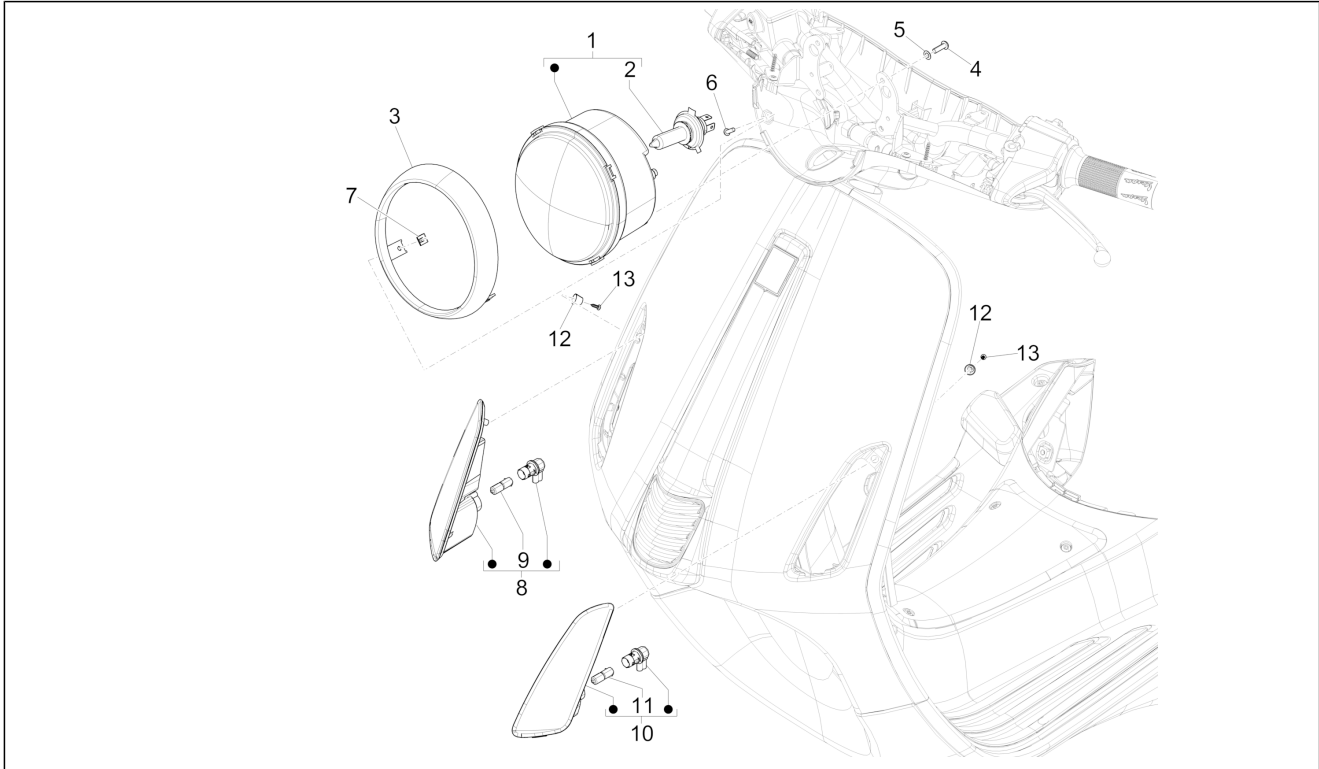

Group	Electrical system
Code	06.03
Description	Front headlamps - Turn signal lamps
Service	1

Pos.	Code	Description	Qty	Variants
				Country:Australia[AU] Colour:[283/A] Model version:ABS Version[ABS] Country:Australia[AU] Colour:DRAGON RED[894] Model version:ABS Version[ABS] Country:Australia[AU] Colour:DRAGON RED[894] Model version:ABS Version[ABS] Country:Thailand[TH] Colour:Silk grey[701/C] Model version:ABS Version[ABS] Country:Thailand[TH] Colour:BLACK[79/A] Model version:ABS Version[ABS] Country:Thailand[TH] Colour:White[544] Model version:ABS Version[ABS] Country:Thailand[TH] Colour:[283/A] Model version:ABS Version[ABS] Country:Indonesia[ID] Colour:White[544] Model version:ABS Version[ABS] Country:Indonesia[ID] Colour:Midnight Blue[222/A] Model version:ABS Version[ABS] Country:Indonesia[ID] Colour:Silk grey[701/C] Model version:ABS Version[ABS] Country:Indonesia[ID] Colour:BLACK[79/A] Model version:ABS Version[ABS] Country:Indonesia[ID] Colour:DRAGON RED[894] Model version:ABS Version[ABS] Country:Indonesia[ID] Colour:BLACK[79/A]