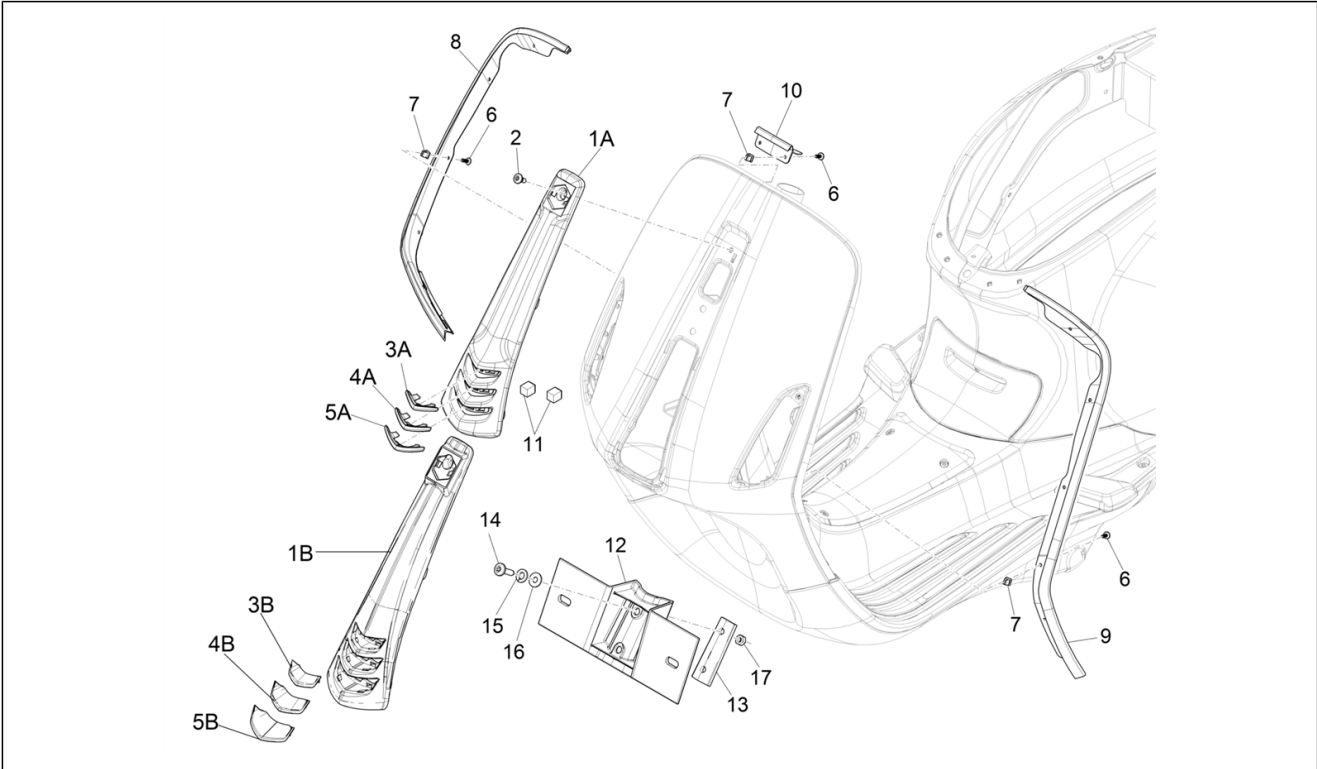

Vespa Primavera 150
EVPR000EX5 Vespa Primavera 150 4T 3V IGET ABS-NOABS
E2-E3-E4 2016 - 2019 (APAC)

Chassis prefix: RP8M8222, RP8M8221,
RP8M8241, RP8M8242
Engine prefix: M828M, M826M, M82CM,
M82GM

Group	Frame - Plastic parts - Coachwork
Code	02.26
Description	Front shield
Service	1

Pos.	Code	Description	Qty	Variants
				Country:Australia[AU] Colour:Competition Black[98/A] Model version:ABS Version[ABS] Country:Thailand[TH] Colour:Beige unique 518/A[518/A] Model version:ABS Version[ABS] Country:Thailand[TH] Colour:White[544] Model version:ABS Version[ABS] Country:Australia[AU] Colour:Silk grey[701/C] Model version:ABS Version[ABS] Country:Australia[AU] Colour:Beige unique 518/A[518/A] Model version:ABS Version[ABS] Country:Export Version[EX] Colour:White[544] Model version:ABS Version[ABS] Country:Taiwan[TN] Colour:White[544] Model version:ABS Version[ABS] Yacht club version[YC] Country:Thailand[TH] Colour:DRAGON RED[894] Model version:ABS Version[ABS] Country:Japan[JP] Colour:Midnight Blue[222/A] Model version:ABS Version[ABS] Country:Australia[AU] Colour:DRAGON RED[894] Model version:ABS Version[ABS] Country:Australia[AU] Colour:BLACK[79/A] Model version:ABS Version[ABS] Country:Japan[JP] Colour:Brown 140/A[140/A] Model version:ABS Version[ABS] 50° Version[50] Country:Taiwan[TN] Colour:Brown 140/A[140/A]