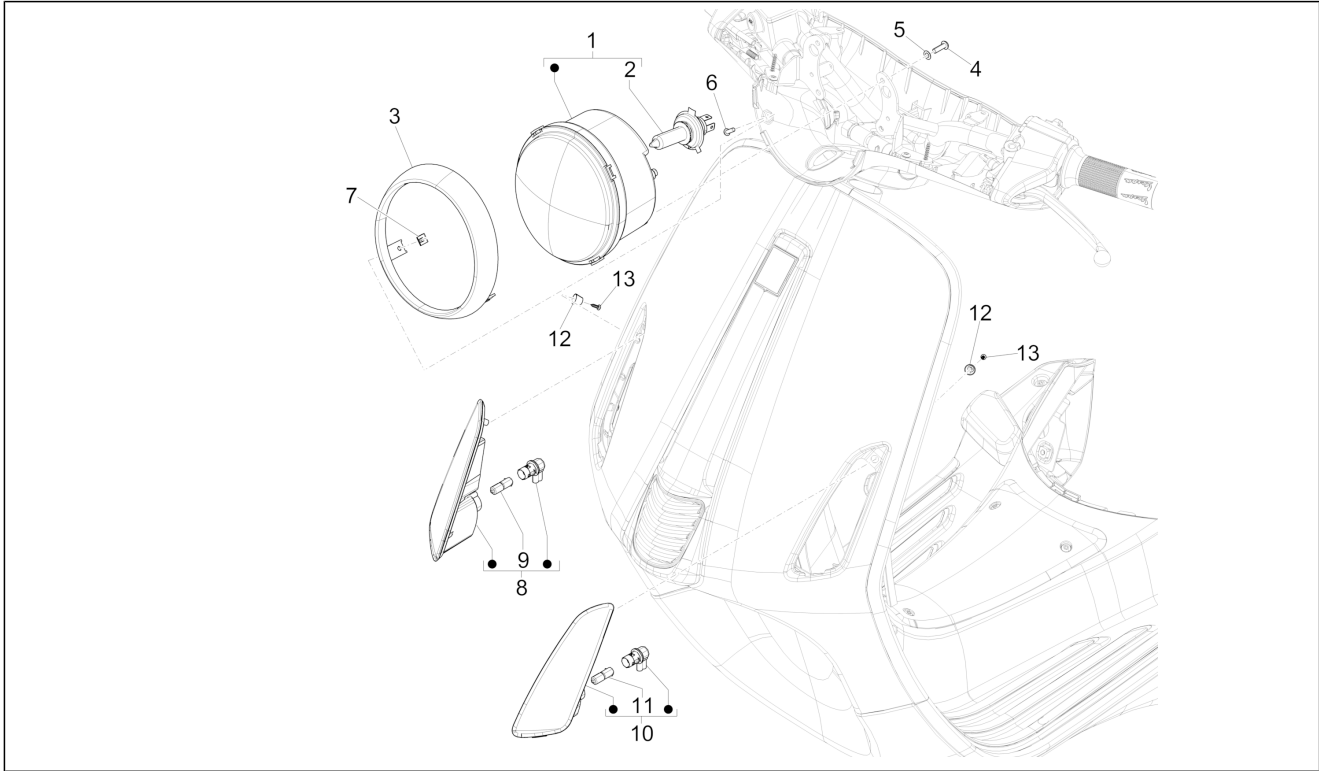

Vespa Primavera 150
EVPR000EX5 Vespa Primavera 150 4T 3V IGET ABS-NOABS
E2-E3-E4 2016 - 2019 (APAC)

Chassis prefix: RP8M8222, RP8M8221,
RP8M8241, RP8M8242
Engine prefix: M828M, M826M, M82CM,
M82GM

Group	Electrical system
Code	06.03
Description	Front headlamps - Turn signal lamps
Service	1

Pos.	Code	Description	Qty	Variants
				Model version:ABS Version[ABS] Colour:Brown[135/A] Model version:No ABS Version[NO ABS] Country:Indonesia[ID] Colour:Competition Black[98/A] Country:Australia[AU] Model version:ABS Version[ABS] Colour:Competition Black[98/A] Model version:ABS Version[ABS] Country:Export Version[EX] Colour:Competition Black[98/A] Country:Taiwan[TN] Model version:ABS Version[ABS] Colour:DRAGON RED[894] Country:Australia[AU] Model version:ABS Version[ABS] Colour:DRAGON RED[894] Model version:ABS Version[ABS] Country:Export Version[EX] Colour:DRAGON RED[894] Country:Taiwan[TN] Model version:ABS Version[ABS] Colour:Light Blue 70° (VN)[434] Country:Export Version[EX] Model version:70° Version[70°] ABS Version[ABS] Colour:Midnight Blue[222/A] Country:Australia[AU] Model version:ABS Version[ABS] Colour:White[544] Model version:No ABS Version[NO ABS] Country:Indonesia[ID] Colour:White[544] Country:China[CN] Model version:ABS Version[ABS] Colour:Silk grey[701/C] Model version:ABS Version[ABS] Country:Export Version[EX] Colour:Midnight Blue[222/A]