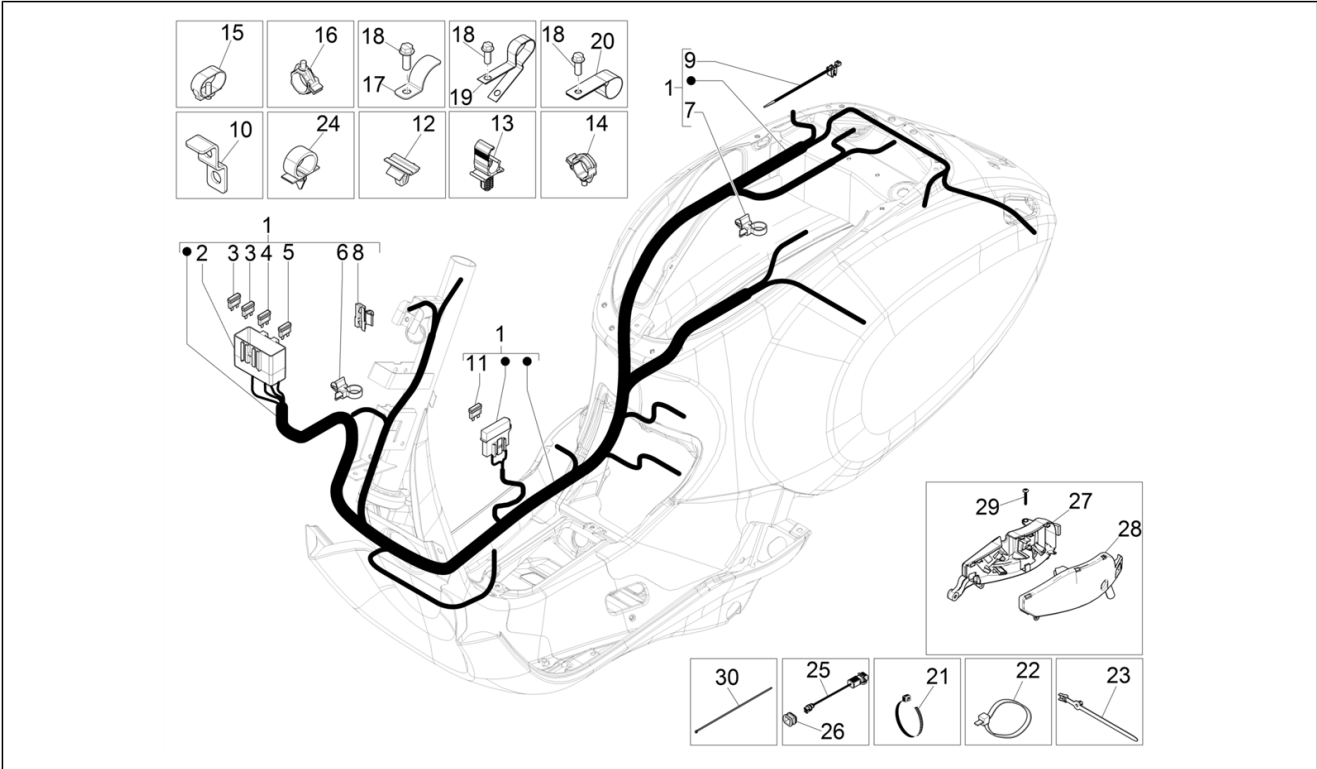

Vespa Primavera 150
EVPR000EX5 Vespa Primavera 150 4T 3V IGET ABS-NOABS
E2-E3-E4 2016 - 2019 (APAC)

Chassis prefix: RP8M8222, RP8M8221,
RP8M8241, RP8M8242
Engine prefix: M828M, M826M, M82CM,
M82GM

Group	Electrical system
Code	06.08
Description	Main cable harness
Service	1

Pos.	Code	Description	Qty	Variants
				Country:Indonesia[ID] Colour:White[544] Country:Taiwan[TN] Model version:ABS Version[ABS] Colour:White[544] Model version:ABS Version[ABS] Colour:White[544] Country:Australia[AU] Model version:ABS Version[ABS] Colour:Silk grey[701/C] Model version:No ABS Version[NO ABS] Country:Indonesia[ID] Colour:White[544] Model version:ABS Version[ABS] Country:Taiwan[TN] Colour:Midnight Blue[222/A] Model version:ABS Version[ABS] Country:Taiwan[TN] Colour:Silk grey[701/C] Model version:ABS Version[ABS] Country:Taiwan[TN] Colour:DRAGON RED[894] Model version:ABS Version[ABS] Country:Taiwan[TN] Colour:BLACK[79/A] Model version:ABS Version[ABS] Country:Taiwan[TN] Colour:Midnight Blue[222/A] Country:China[CN] Model version:ABS Version[ABS] Colour:Midnight Blue[222/A] Model version:No ABS Version[NO ABS] Country:Indonesia[ID] Colour:Midnight Blue[222/A] Country:Taiwan[TN] Model version:ABS Version[ABS] Colour:Silk grey[701/C] Model version:ABS Version[ABS]