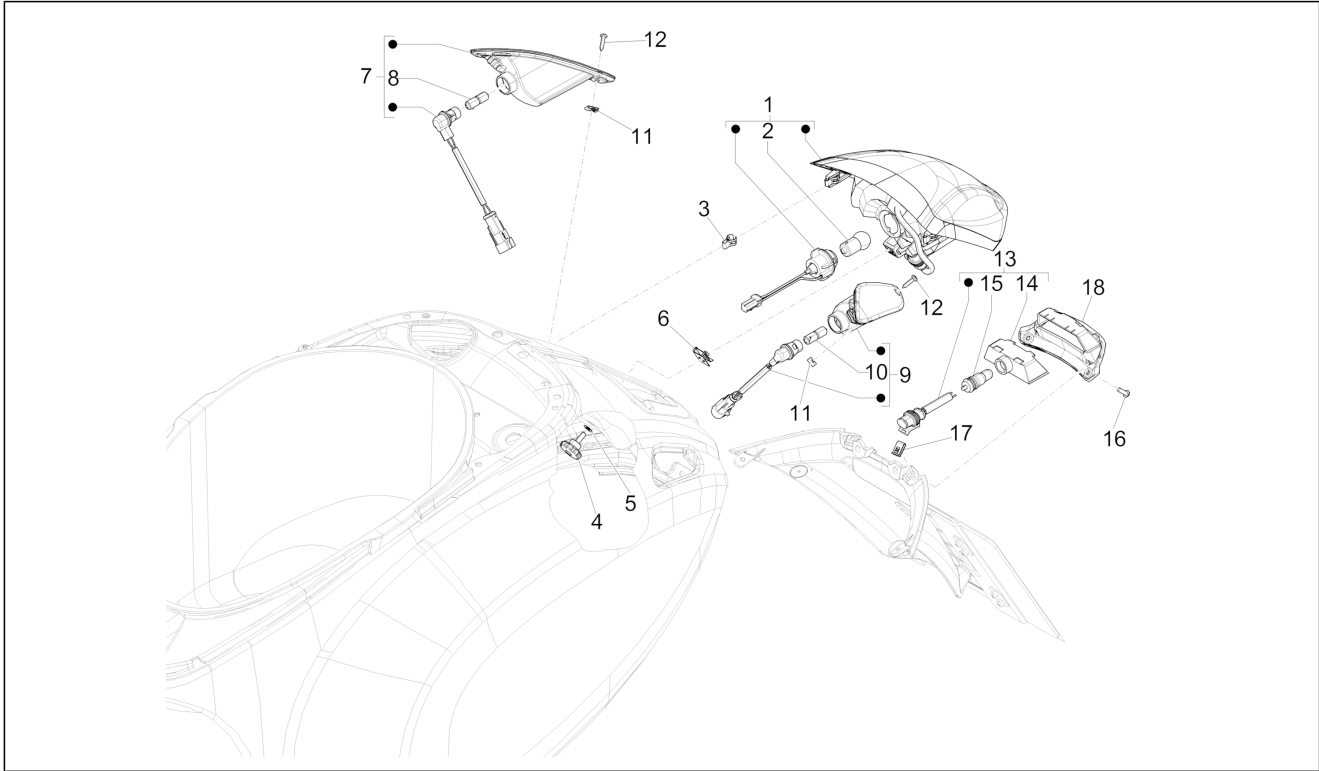

Group	Electrical system
Code	06.04
Description	Rear headlamps - Turn signal lamps
Service	1

Pos.	Code	Description	Qty	Variants
				Model version:ABS Version[ABS] Country:Australia[AU] Colour:Brown 140/A[140/A] Model version:ABS Version[ABS] 50° Version[50] Country:China[CN] Colour:Light blue 294/A[294/A] Model version:ABS Version[ABS] 50° Version[50] Country:China[CN]
1		Taillight	1	Colour:D05 - Blue glossy VN[D05] Model version:ABS Version[ABS] Country:Export Version[EX] Colour:D05 - Blue glossy VN[D05] Model version:ABS Version[ABS] Country:China[CN] Colour:D05 - Blue glossy VN[D05] Model version:ABS Version[ABS] Country:Australia[AU] Colour:D05 - Blue glossy VN[D05] Model version:ABS Version[ABS] Country:Japan[JP] Colour:D05 - Blue glossy VN[D05] Model version:ABS Version[ABS] Country:Indonesia[ID] Colour:Beige unique 518/A[518/A] Model version:ABS Version[ABS] Country:Indonesia[ID] Colour:Beige unique 518/A[518/A] Model version:ABS Version[ABS] Country:Japan[JP] Colour:Beige unique 518/A[518/A] Model version:ABS Version[ABS] Country:Australia[AU] Colour:White[544] Model version:ABS Version[ABS] Yacht club version[YC] Country:Taiwan[TN] Colour:White[544] Model version:ABS Version[ABS] Yacht club version[YC]