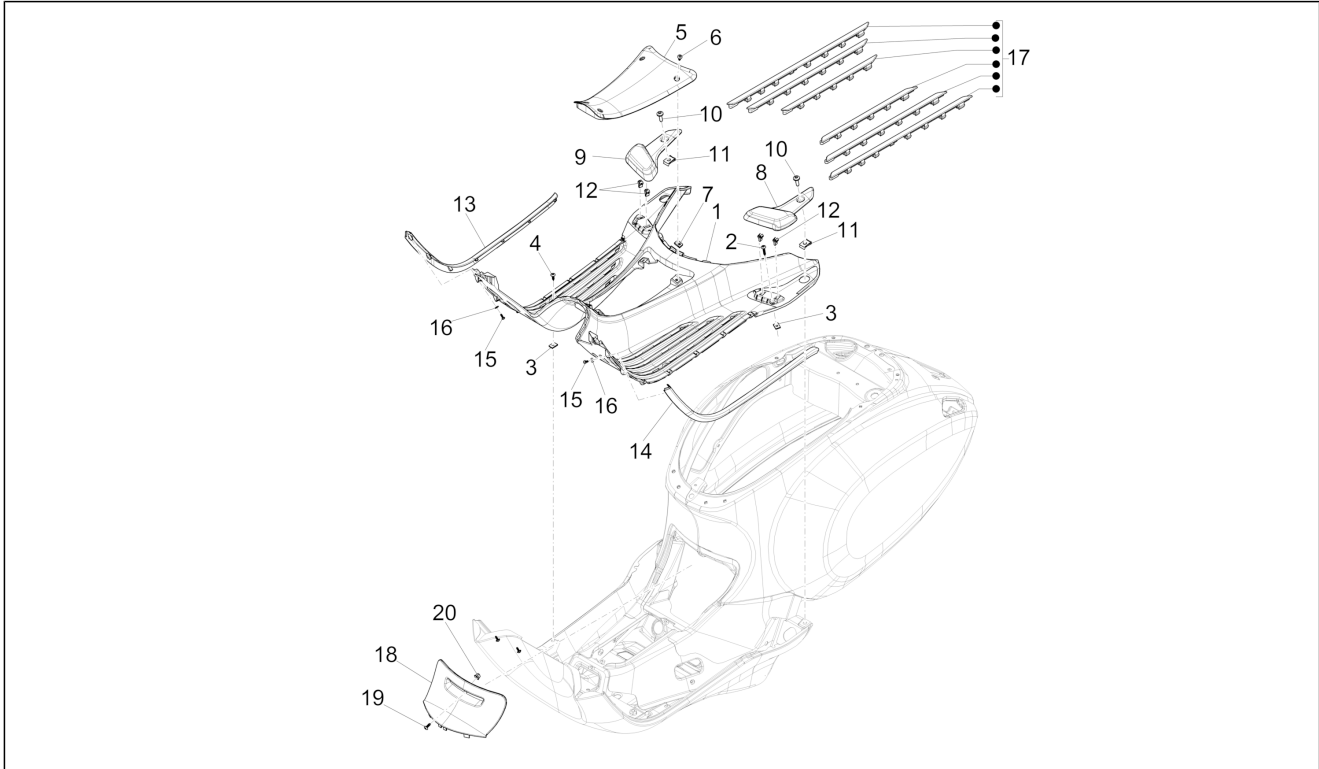

Vespa Primavera 150
EVPR000EX5 Vespa Primavera 150 4T 3V IGET ABS-NOABS
E2-E3-E4 2016 - 2019 (APAC)

Chassis prefix: RP8M8222, RP8M8221,
RP8M8241, RP8M8242
Engine prefix: M828M, M826M, M82CM,
M82GM

Group	Frame - Plastic parts - Coachwork
Code	02.31
Description	Central cover - Footrests
Service	1

Pos.	Code	Description	Qty	Variants
				Model version:ABS Version[ABS] Country:Export Version[EX] Colour:Brown[135/A] Country:Taiwan[TN] Model version:ABS Version[ABS] Colour:Competition Black[98/A] Country:China[CN] Model version:ABS Version[ABS] Colour:Competition Black[98/A] Model version:No ABS Version[NO ABS] Country:Indonesia[ID] Colour:DRAGON RED[894] Country:China[CN] Model version:ABS Version[ABS] Colour:DRAGON RED[894] Model version:No ABS Version[NO ABS] Country:Indonesia[ID] Colour:Light Blue 70° (VN)[434] Model version:No ABS Version[NO ABS] 70° Version[70°] Country:Indonesia[ID] Colour:White[544] Country:Taiwan[TN] Model version:ABS Version[ABS] Colour:White[544] Model version:ABS Version[ABS] Colour:White[544] Country:Australia[AU] Model version:ABS Version[ABS] Colour:Silk grey[701/C] Model version:No ABS Version[NO ABS] Country:Indonesia[ID] Colour:White[544] Model version:ABS Version[ABS] Country:Taiwan[TN] Colour:Midnight Blue[222/A] Model version:ABS Version[ABS] Country:Taiwan[TN] Colour:Silk grey[701/C]