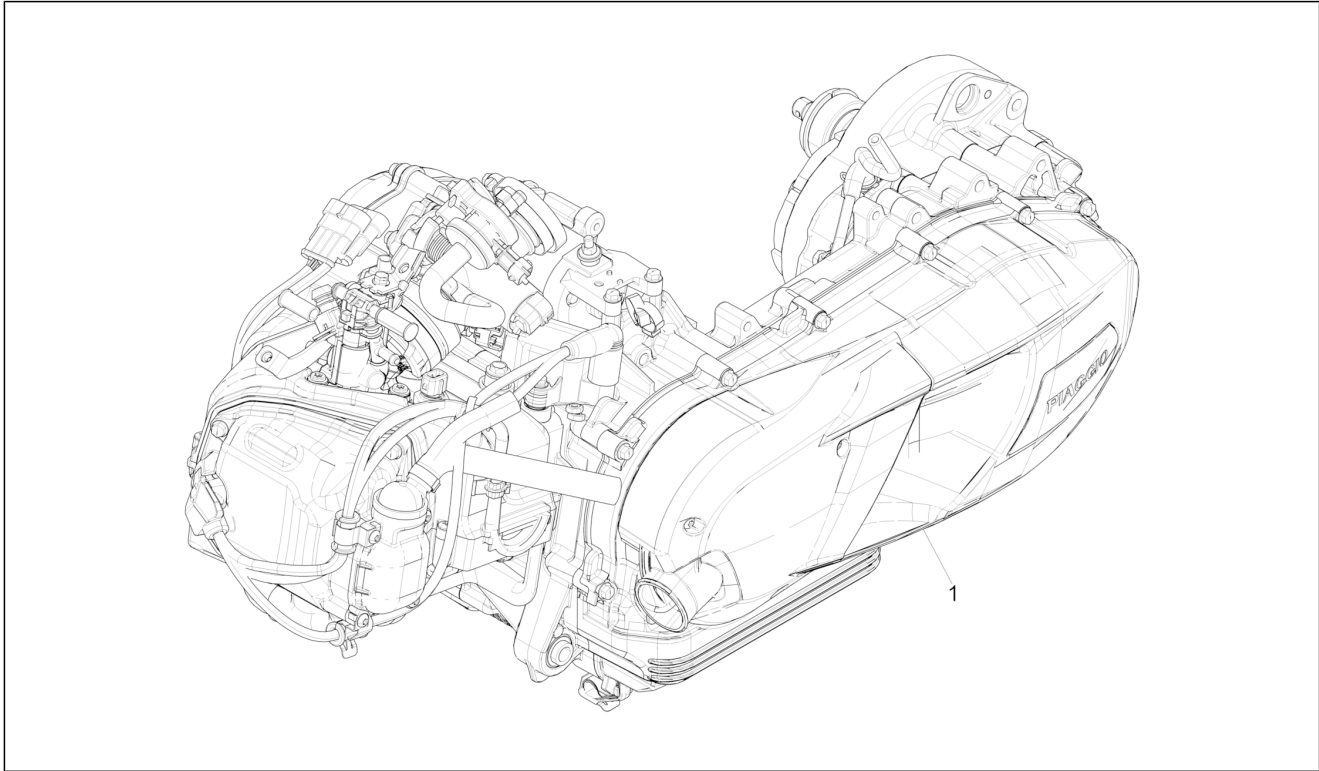

Vespa Primavera 150
EVPR000EX5 Vespa Primavera 150 4T 3V IGET ABS-NOABS
E2-E3-E4 2016 - 2019 (APAC)

Chassis prefix: RP8M8222, RP8M8221,
RP8M8241, RP8M8242
Engine prefix: M828M, M826M, M82CM,
M82GM

Group	Engine
Code	01.02
Description	Engine, assembly
Service	1

Pos.	Code	Description	Qty	Variants
				Model version:ABS Version[ABS] Country:Indonesia[ID] Colour:Competition Black[98/A] Model version:ABS Version[ABS] Country:Thailand[TH] Colour:Beige unique 518/A[518/A] Model version:ABS Version[ABS] Country:Thailand[TH] Colour:Beige unique 518/A[518/A] Model version:ABS Version[ABS] Country:Export Version[EX] Colour:White[544] Model version:ABS Version[ABS] Yacht club version[YC] Country:Thailand[TH] Colour:Brown 140/A[140/A] Model version:ABS Version[ABS] 50° Version[50] Country:Thailand[TH] Colour:Brown 140/A[140/A] Model version:ABS Version[ABS] 50° Version[50] Country:Indonesia[ID] Colour:Brown 140/A[140/A] Model version:ABS Version[ABS] 50° Version[50] Country:Export Version[EX] Colour:Light blue 294/A[294/A] Model version:ABS Version[ABS] 50° Version[50] Country:Thailand[TH] Colour:Light blue 294/A[294/A] Model version:ABS Version[ABS] 50° Version[50] Country:Indonesia[ID] Colour:Light blue 294/A[294/A] Model version:ABS Version[ABS] 50° Version[50] Country:Export Version[EX] Colour:D05 - Blue glossy VN[D05] Model version:ABS Version[ABS] Country:Thailand[TH] Colour:White[544] Model version:ABS Version[ABS] Country:Indonesia[ID]