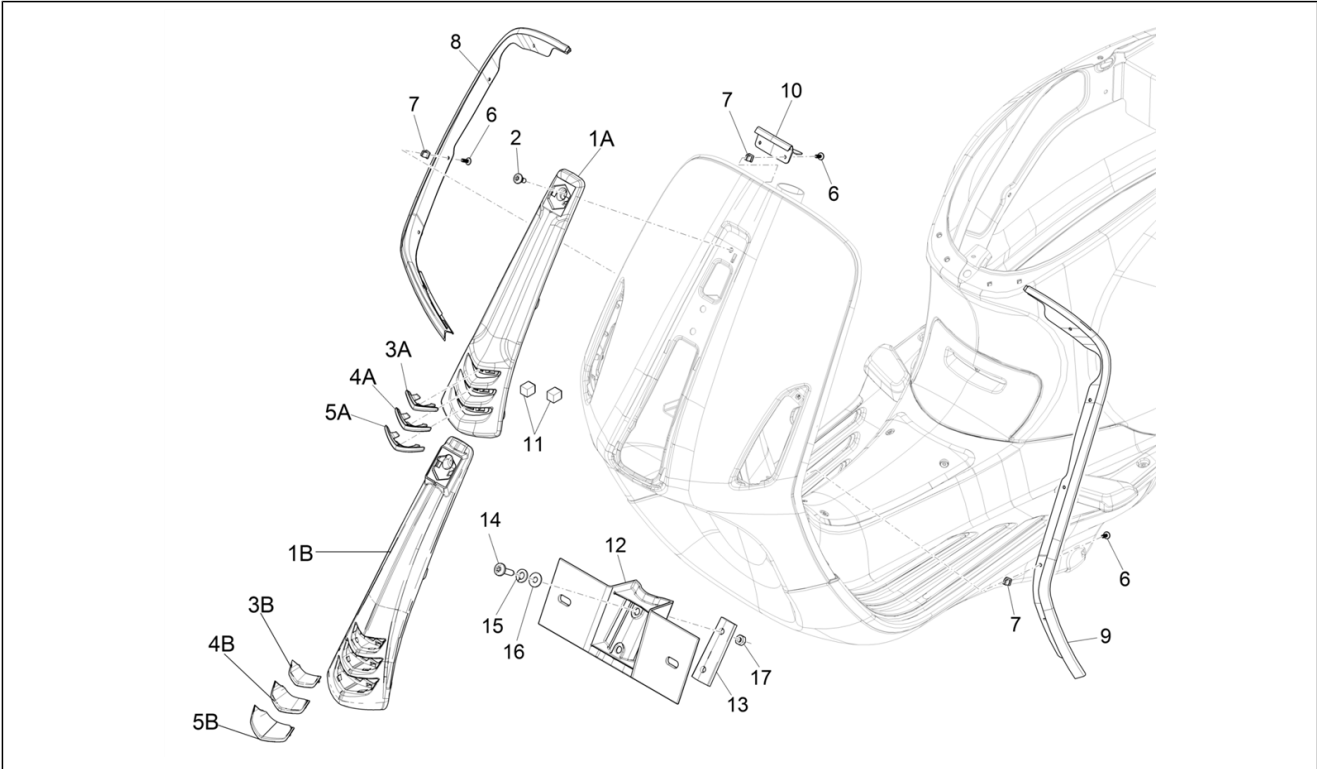

Vespa Primavera 150
EVPR000EX5 Vespa Primavera 150 4T 3V IGET ABS-NOABS
E2-E3-E4 2016 - 2019 (APAC)

Chassis prefix: RP8M8222, RP8M8221,
RP8M8241, RP8M8242
Engine prefix: M828M, M826M, M82CM,
M82GM

Group	Frame - Plastic parts - Coachwork
Code	02.26
Description	Front shield
Service	1

Pos.	Code	Description	Qty	Variants
				Country:Japan[JP] Colour:Brown 140/A[140/A] Model version:ABS Version[ABS] 50° Version[50] Country:Taiwan[TN] Colour:Brown 140/A[140/A] Model version:ABS Version[ABS] 50° Version[50] Country:Thailand[TH] Colour:Brown 140/A[140/A] Model version:ABS Version[ABS] 50° Version[50] Country:Indonesia[ID] Colour:Brown 140/A[140/A] Model version:ABS Version[ABS] 50° Version[50] Country:Export Version[EX] Colour:Brown 140/A[140/A] Model version:ABS Version[ABS] 50° Version[50] Country:Australia[AU] Colour:Silk grey[701/C] Model version:ABS Version[ABS] Country:China[CN] Colour:Beige unique 518/A[518/A] Model version:ABS Version[ABS] Country:China[CN] Colour:Midnight Blue[222/A] Model version:ABS Version[ABS] Country:China[CN] Colour:Midnight Blue[222/A] Model version:ABS Version[ABS] Country:Taiwan[TN] Colour:DRAGON RED[894] Model version:ABS Version[ABS] Country:Taiwan[TN] Colour:Silk grey[701/C] Model version:ABS Version[ABS] Country:Taiwan[TN] Colour:BLACK[79/A] Model version:ABS Version[ABS] Country:Taiwan[TN] Colour:Beige unique 518/A[518/A]