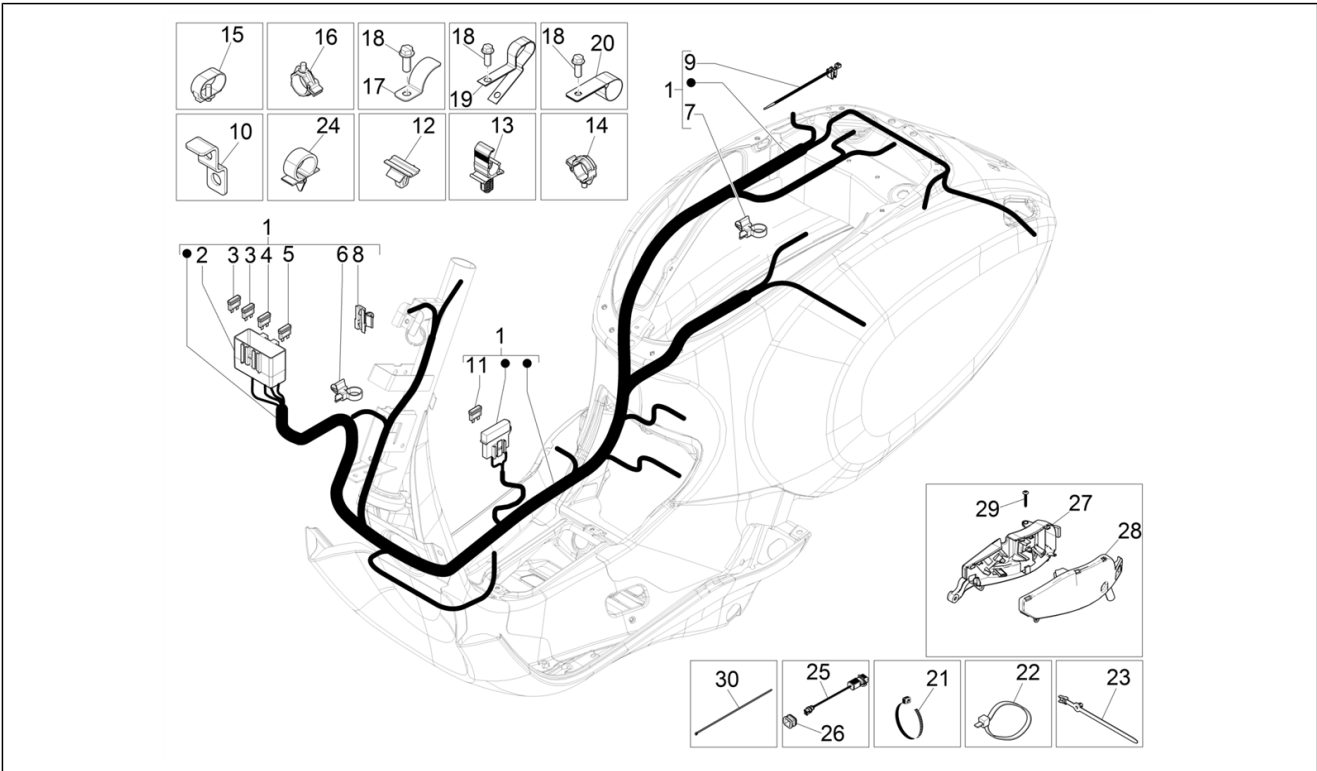

Vespa Primavera 150
EVPR000EX5 Vespa Primavera 150 4T 3V IGET ABS-NOABS
E2-E3-E4 2016 - 2019 (APAC)

Chassis prefix: RP8M8222, RP8M8221,
RP8M8241, RP8M8242
Engine prefix: M828M, M826M, M82CM,
M82GM

Group	Electrical system
Code	06.08
Description	Main cable harness
Service	1

Pos.	Code	Description	Qty	Variants
				Colour:Brown 140/A[140/A] Model version:ABS Version[ABS] 50° Version[50] Country:China[CN] Colour:Brown 140/A[140/A] Model version:ABS Version[ABS] 50° Version[50] Country:Australia[AU] Colour:Silk grey[701/C] Model version:ABS Version[ABS] Country:China[CN] Colour:Beige unique 518/A[518/A] Model version:ABS Version[ABS] Country:China[CN] Colour:Midnight Blue[222/A] Model version:ABS Version[ABS] Country:China[CN] Colour:Midnight Blue[222/A] Model version:ABS Version[ABS] Country:Taiwan[TN] Colour:DRAGON RED[894] Model version:ABS Version[ABS] Country:Taiwan[TN] Colour:Silk grey[701/C] Model version:ABS Version[ABS] Country:Taiwan[TN] Colour:BLACK[79/A] Model version:ABS Version[ABS] Country:Taiwan[TN] Colour:Beige unique 518/A[518/A] Model version:ABS Version[ABS] Country:Taiwan[TN] Colour:BLACK[79/A] Model version:ABS Version[ABS] Country:Australia[AU] Colour:White[544] Model version:ABS Version[ABS] Country:Japan[JP] Colour:Midnight Blue[222/A] Model version:ABS Version[ABS]