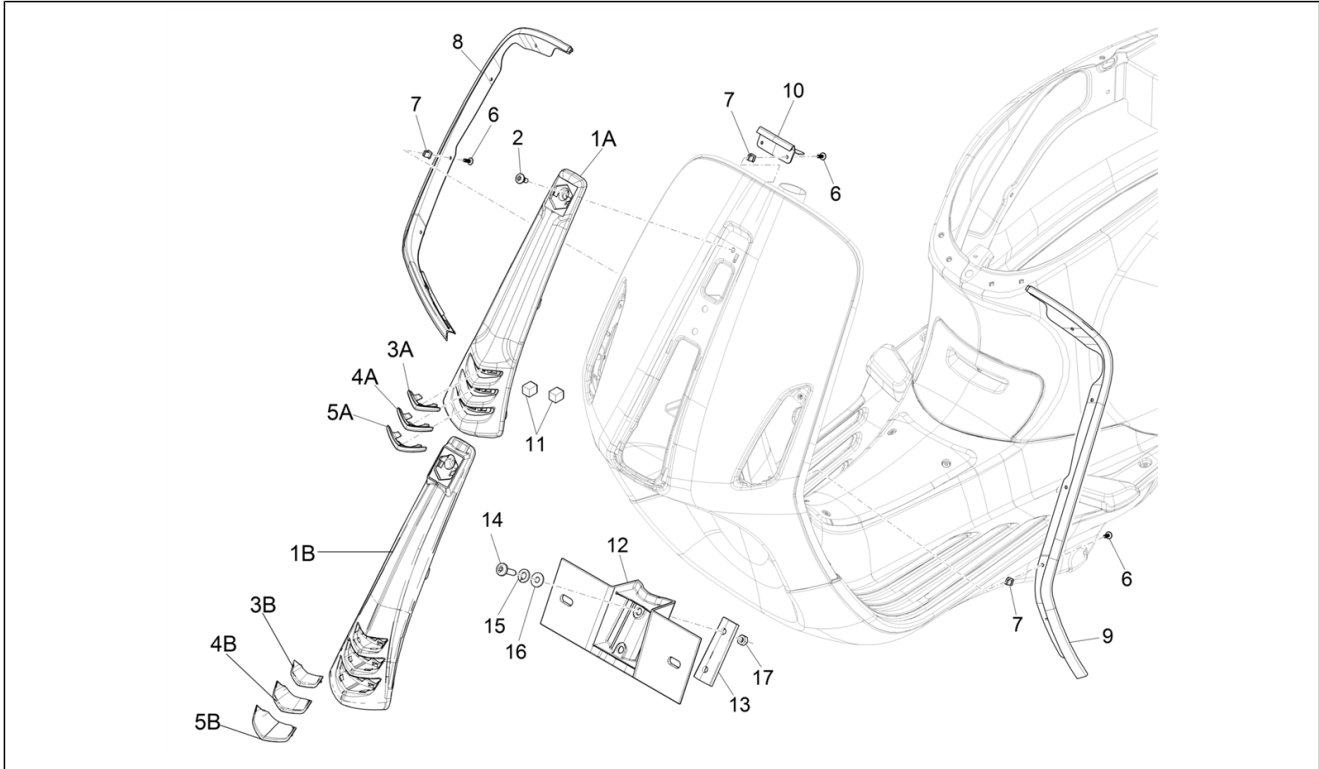

Group	Frame - Plastic parts - Coachwork
Code	02.26
Description	Front shield
Service	1

Pos.	Code	Description	Qty	Variants
				Colour:DRAGON RED[894] Model version:ABS Version[ABS] Country:China[CN]
9		Left-hand shield edge	1	Colour:White[544] Model version:ABS Version[ABS] "Sport" version[S] Country:Thailand[TH] Colour:BLACK[79/A] Model version:ABS Version[ABS] "Sport" version[S] Country:Thailand[TH] Colour:Matte red - RW[RW] Model version:ABS Version[ABS] "Sport" version[S] Country:Thailand[TH]
9		Left-hand shield edge	1	Colour:Midnight Blue[222/A] Model version:ABS Version[ABS] Country:Export Version[EX] Colour:Silk grey[701/C] Model version:ABS Version[ABS] Country:Australia[AU] Colour:Silk grey[701/C] Model version:ABS Version[ABS] Country:Taiwan[TN] Colour:Brown[135/A] Model version:ABS Version[ABS] Country:Export Version[EX] Colour:Brown[135/A] Country:Taiwan[TN] Model version:ABS Version[ABS] Colour:Competition Black[98/A] Country:China[CN] Model version:ABS Version[ABS] Colour:Competition Black[98/A] Model version:No ABS Version[NO ABS] Country:Indonesia[ID] Colour:DRAGON RED[894] Country:China[CN] Model version:ABS Version[ABS] Colour:DRAGON RED[894]