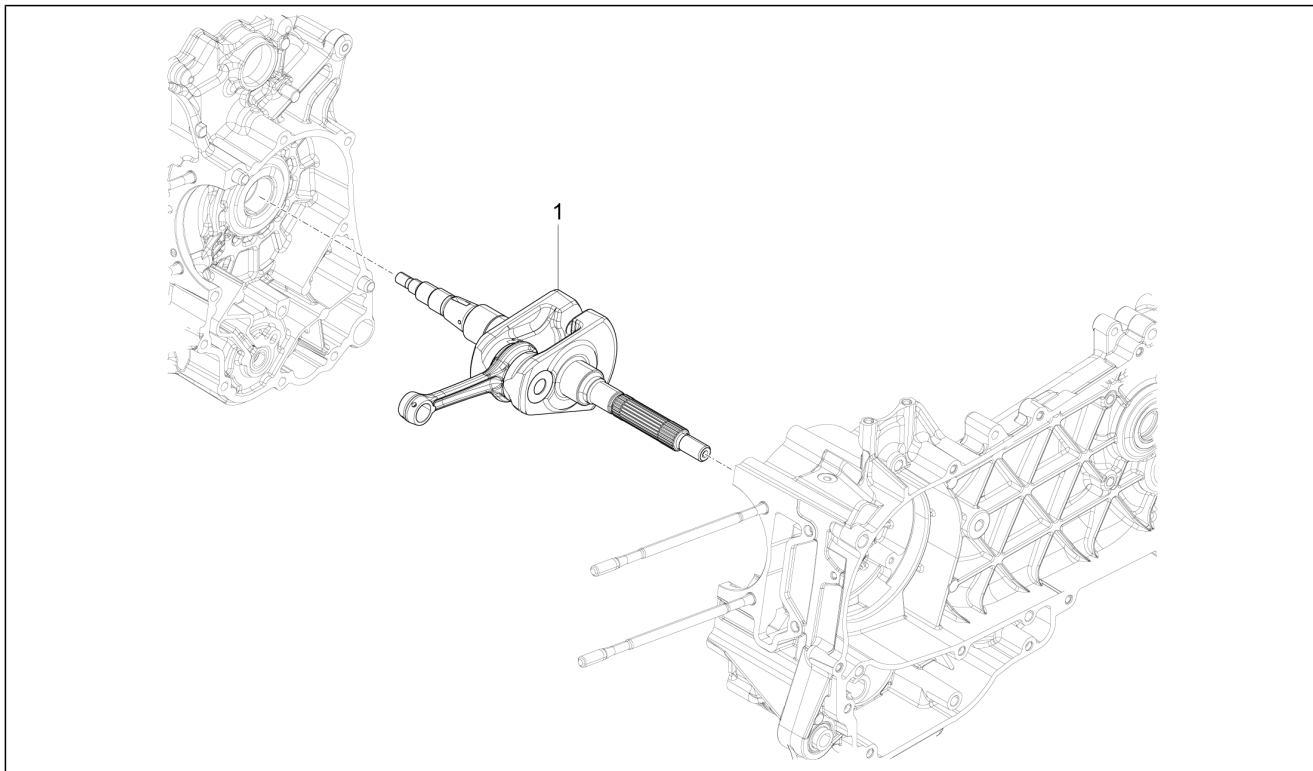

Group	Engine
Code	01.06
Description	Crankshaft
Service	1

Pos.	Code	Description	Qty	Variants
1		Crankshaft, assy. class 2	1	
1		Crankshaft, assy. class 1	1