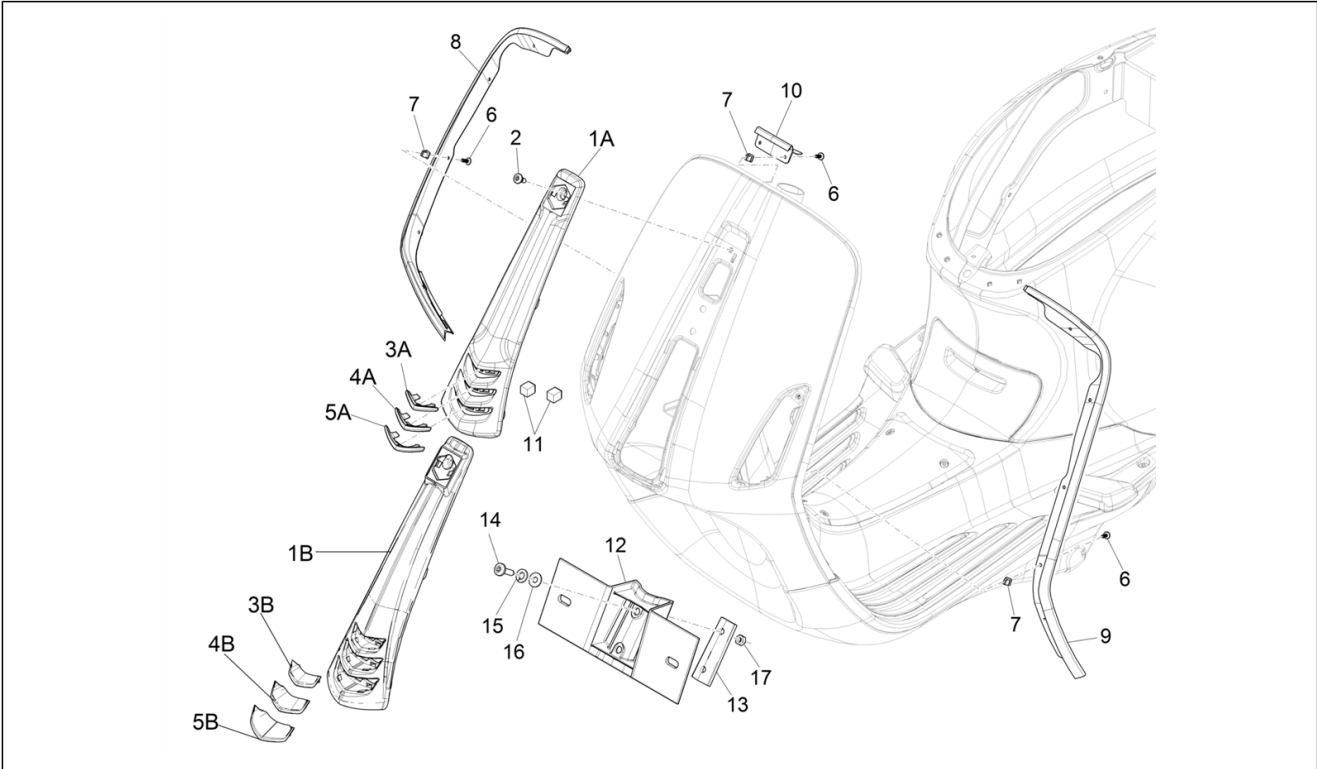

Group	Frame - Plastic parts - Coachwork
Code	02.26
Description	Front shield
Service	1

Pos.	Code	Description	Qty	Variants
				Model version:70° Version[70°] ABS Version[ABS] Colour:Midnight Blue[222/A] Country:Australia[AU] Model version:ABS Version[ABS] Colour:White[544] Model version:No ABS Version[NO ABS] Country:Indonesia[ID] Colour:White[544] Country:China[CN] Model version:ABS Version[ABS] Colour:D05 - Blue glossy VN[D05] Model version:ABS Version[ABS] Country:China[CN] Colour:D05 - Blue glossy VN[D05] Model version:ABS Version[ABS] Country:Australia[AU] Colour:D05 - Blue glossy VN[D05] Model version:ABS Version[ABS] Country:Japan[JP] Colour:D05 - Blue glossy VN[D05] Model version:ABS Version[ABS] Country:Indonesia[ID] Colour:Beige unique 518/A[518/A] Model version:ABS Version[ABS] Country:Indonesia[ID] Colour:Beige unique 518/A[518/A] Model version:ABS Version[ABS] Country:Japan[JP] Colour:Beige unique 518/A[518/A] Model version:ABS Version[ABS] Country:Australia[AU] Colour:Silk grey[701/C] Model version:ABS Version[ABS] Country:Export Version[EX] Colour:Midnight Blue[222/A] Model version:ABS Version[ABS] Country:China[CN] Colour:Silk grey[701/C]