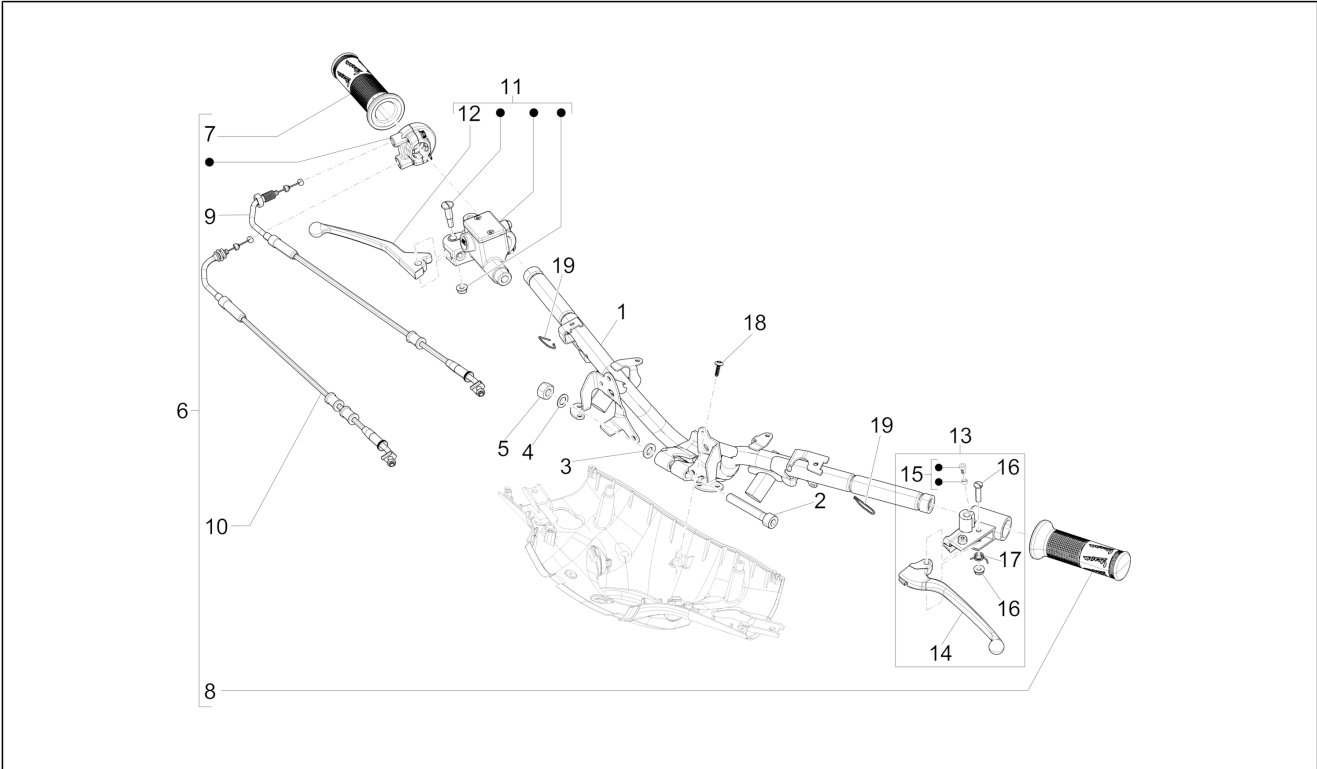

Vespa Primavera 150
EVPR000EX5 Vespa Primavera 150 4T 3V IGET ABS-NOABS
E2-E3-E4 2016 - 2019 (APAC)

Chassis prefix: RP8M8222, RP8M8221,
RP8M8241, RP8M8242
Engine prefix: M828M, M826M, M82CM,
M82GM

Group	Handlebars/Steering
Code	03.06
Description	Handlebars - Master cil.
Service	1

Pos.	Code	Description	Qty	Variants
				Colour:Midnight Blue[222/A] Model version:ABS Version[ABS] Country:China[CN] Colour:Midnight Blue[222/A] Model version:ABS Version[ABS] Country:Taiwan[TN] Colour:DRAGON RED[894] Model version:ABS Version[ABS] Country:Taiwan[TN] Colour:Silk grey[701/C] Model version:ABS Version[ABS] Country:Taiwan[TN] Colour:BLACK[79/A] Model version:ABS Version[ABS] Country:Taiwan[TN] Colour:Beige unique 518/A[518/A] Model version:ABS Version[ABS] Country:Taiwan[TN] Colour:BLACK[79/A] Model version:ABS Version[ABS] Country:Australia[AU] Colour:White[544] Model version:ABS Version[ABS] Country:Japan[JP] Colour:Midnight Blue[222/A] Model version:ABS Version[ABS] Country:Japan[JP] Colour:Silk grey[701/C] Model version:ABS Version[ABS] Country:Japan[JP] Colour:Light blue 294/A[294/A] Model version:ABS Version[ABS] 50° Version[50] Country:Taiwan[TN] Colour:Light blue 294/A[294/A] Model version:ABS Version[ABS] 50° Version[50] Country:Thailand[TH] Colour:Light blue 294/A[294/A] Model version:ABS Version[ABS] 50° Version[50]