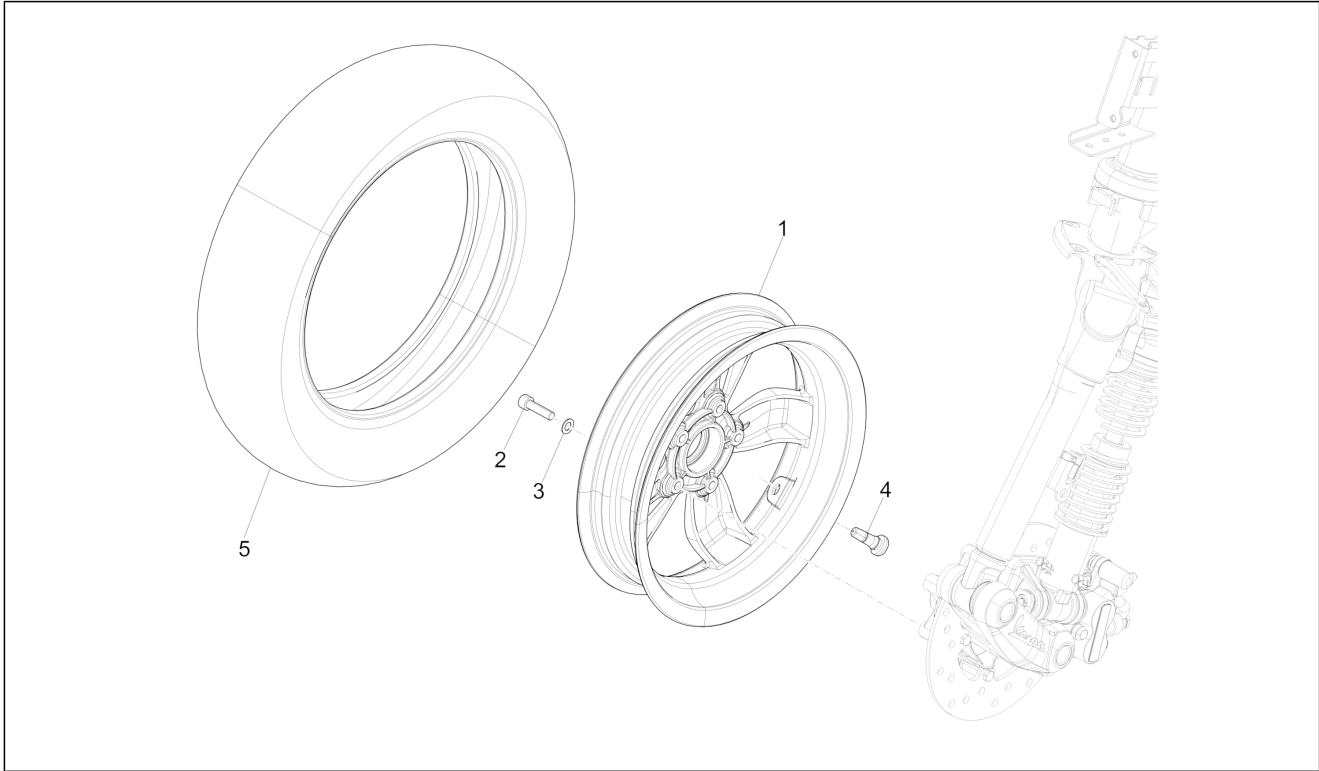

Group	Suspensions - Wheels
Code	04.11
Description	Front wheel
Service	1

Pos.	Code	Description	Qty	Variants
1		Front wheel 3.00x12"	1	Country: Indonesia[ID] Colour: Brown[135/A] Country: Australia[AU] Model version: ABS Version[ABS] Colour: Silk grey[701/C] Model version: ABS Version[ABS] Country: Australia[AU] Colour: Competition Black[98/A] Country: Australia[AU] Model version: ABS Version[ABS] Colour: Midnight Blue[222/A] Country: Australia[AU] Model version: ABS Version[ABS] Colour: White[544] Country: Australia[AU] Model version: ABS Version[ABS] Colour: DRAGON RED[894] Country: Australia[AU] Model version: ABS Version[ABS] Colour: White[544] Country: China[CN] Model version: ABS Version[ABS] Colour: Midnight Blue[222/A] Country: China[CN] Model version: ABS Version[ABS] Colour: Competition Black[98/A] Country: China[CN] Model version: ABS Version[ABS] Colour: Silk grey[701/C] Model version: ABS Version[ABS] Country: China[CN] Colour: DRAGON RED[894] Country: China[CN] Model version: ABS Version[ABS] Colour: Brown[135/A] Country: China[CN] Model version: ABS Version[ABS]