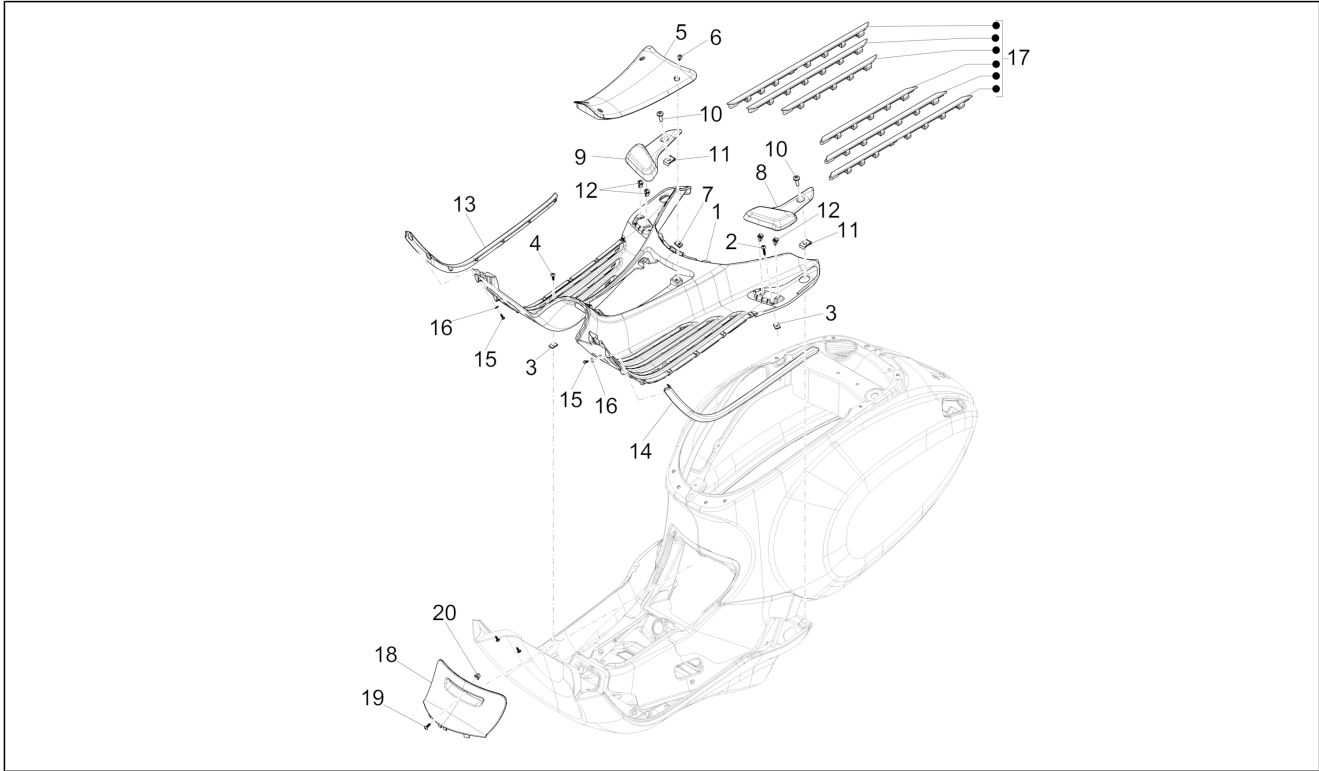

Vespa Primavera 150
EVPR000EX5 Vespa Primavera 150 4T 3V IGET ABS-NOABS
E2-E3-E4 2016 - 2019 (APAC)

Chassis prefix: RP8M8222, RP8M8221,
RP8M8241, RP8M8242
Engine prefix: M828M, M826M, M82CM,
M82GM

Group	Frame - Plastic parts - Coachwork
Code	02.31
Description	Central cover - Footrests
Service	1

Pos.	Code	Description	Qty	Variants
				Country:Australia[AU] Colour:Silk grey[701/C] Model version:ABS Version[ABS] Country:Australia[AU] Colour:Beige unique 518/A[518/A] Model version:ABS Version[ABS] Country:Export Version[EX] Colour:White[544] Model version:ABS Version[ABS] Country:Taiwan[TN] Colour:White[544] Model version:ABS Version[ABS] Yacht club version[YC] Country:Thailand[TH] Colour:DRAGON RED[894] Model version:ABS Version[ABS] Country:Japan[JP] Colour:Midnight Blue[222/A] Model version:ABS Version[ABS] Country:Australia[AU] Colour:DRAGON RED[894] Model version:ABS Version[ABS] Country:Australia[AU] Colour:BLACK[79/A] Model version:ABS Version[ABS] Country:Japan[JP] Colour:Brown 140/A[140/A] Model version:ABS Version[ABS] 50° Version[50] Country:Taiwan[TN] Colour:Brown 140/A[140/A] Model version:ABS Version[ABS] 50° Version[50] Country:Thailand[TH] Colour:Brown 140/A[140/A] Model version:ABS Version[ABS] 50° Version[50] Country:Indonesia[ID] Colour:Brown 140/A[140/A] Model version:ABS Version[ABS] 50° Version[50] Country:Export Version[EX] Colour:Brown 140/A[140/A]