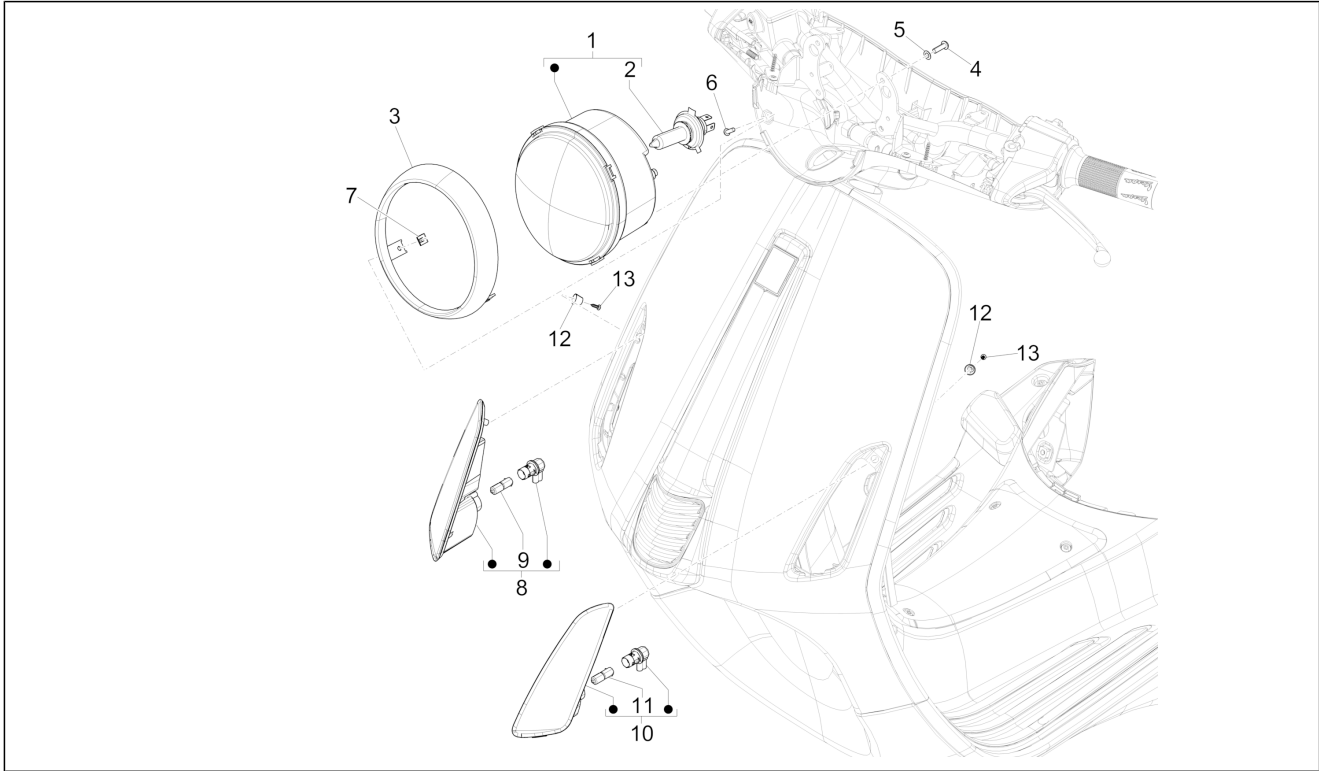

Vespa Primavera 150
EVPR000EX5 Vespa Primavera 150 4T 3V IGET ABS-NOABS
E2-E3-E4 2016 - 2019 (APAC)

Chassis prefix: RP8M8222, RP8M8221,
RP8M8241, RP8M8242
Engine prefix: M828M, M826M, M82CM,
M82GM

Group	Electrical system
Code	06.03
Description	Front headlamps - Turn signal lamps
Service	1

Pos.	Code	Description	Qty	Variants
				Country:Japan[JP] Colour:Light blue 294/A[294/A] Model version:ABS Version[ABS] 50° Version[50] Country:Taiwan[TN] Colour:Light blue 294/A[294/A] Model version:ABS Version[ABS] 50° Version[50] Country:Thailand[TH] Colour:Light blue 294/A[294/A] Model version:ABS Version[ABS] 50° Version[50] Country:Indonesia[ID] Colour:Light blue 294/A[294/A] Model version:ABS Version[ABS] 50° Version[50] Country:Export Version[EX] Colour:Light blue 294/A[294/A] Model version:ABS Version[ABS] 50° Version[50] Country:Australia[AU] Colour:D05 - Blue glossy VN[D05] Model version:ABS Version[ABS] Country:Thailand[TH] Colour:White[544] Model version:ABS Version[ABS] Country:Indonesia[ID] Colour:BLACK[79/A] Model version:ABS Version[ABS] Country:China[CN] Colour:White[544] Model version:ABS Version[ABS] Country:China[CN] Colour:DRAGON RED[894] Model version:ABS Version[ABS] Country:China[CN] Colour:White[544] Model version:ABS Version[ABS] "Sport" version[S] Country:Thailand[TH] Colour:BLACK[79/A] Model version:ABS Version[ABS] "Sport" version[S] Country:Thailand[TH] Colour:Matte red - RW[RW]