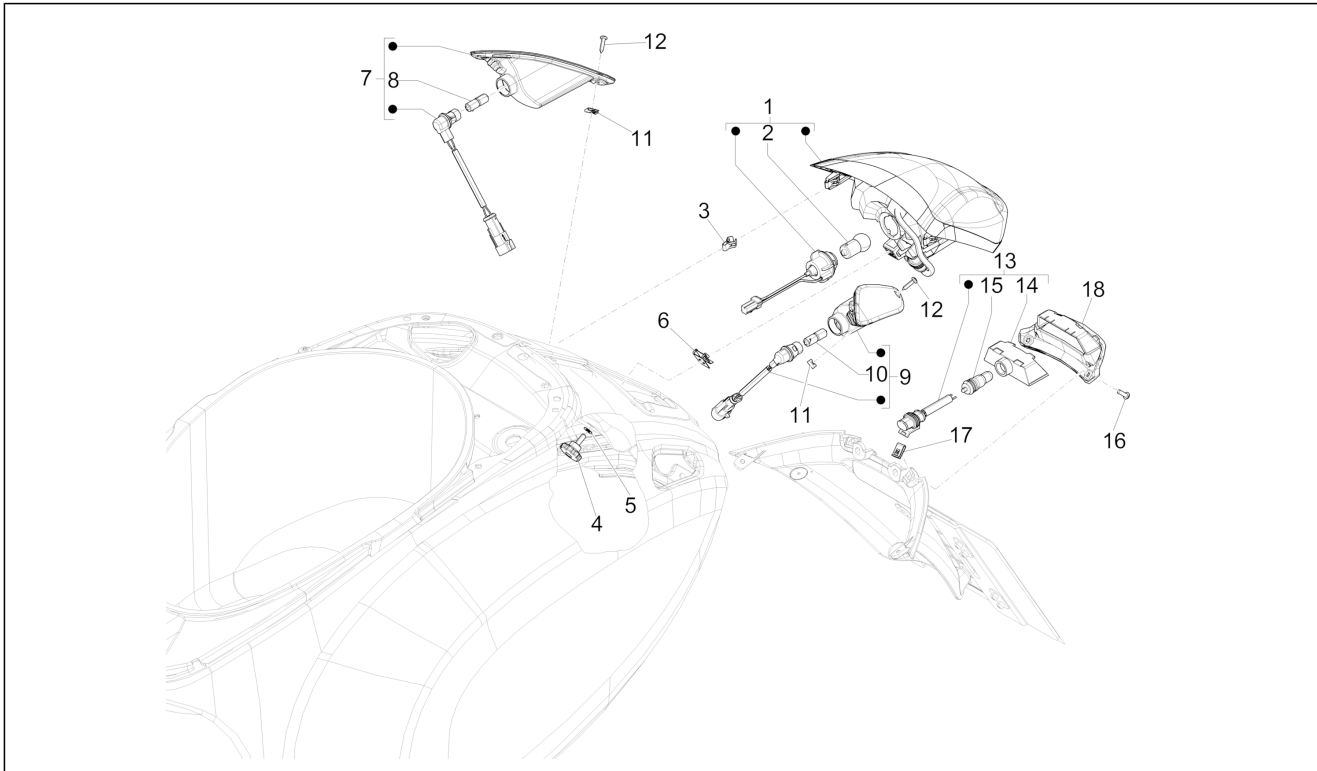

Group	Electrical system
Code	06.04
Description	Rear headlamps - Turn signal lamps
Service	1

Pos.	Code	Description	Qty	Variants
				Model version:ABS Version[ABS] "Sport" version[S] Country:Thailand[TH]
2		Lamp 12V-10W	1	
3		Gripper clip	2	
4		Knob	1	
5		Washer $\varnothing 5,3 \times \varnothing 10 \times 0,5$	1	
6		Spring plate M5	1	
7		Right rear turn indicator	1	
8		Halogen Lamp 12V-6W	1	
9		Left rear turn indicator	1	
10		Halogen Lamp 12V-6W	1	
11		Spring plate	2	
12		Screw d3,5x13	2	
13		Complete license plate light	1	
14		License plate light glass	1	
15		Lamp 12V-5W	1	
16		Screw d3,5x13	2	
17		Spring plate	2	
18		License plate light cover	1	Colour:Midnight Blue[222/A] Model version:ABS Version[ABS] Country:Export Version[EX] Colour:Brown[135/A] Model version:ABS Version[ABS] Country:Export Version[EX] Colour:Competition Black[98/A] Country:China[CN] Model version:ABS Version[ABS] Colour:DRAGON RED[894] Country:China[CN] Model version:ABS Version[ABS] Colour:White[544] Model version:ABS Version[ABS]