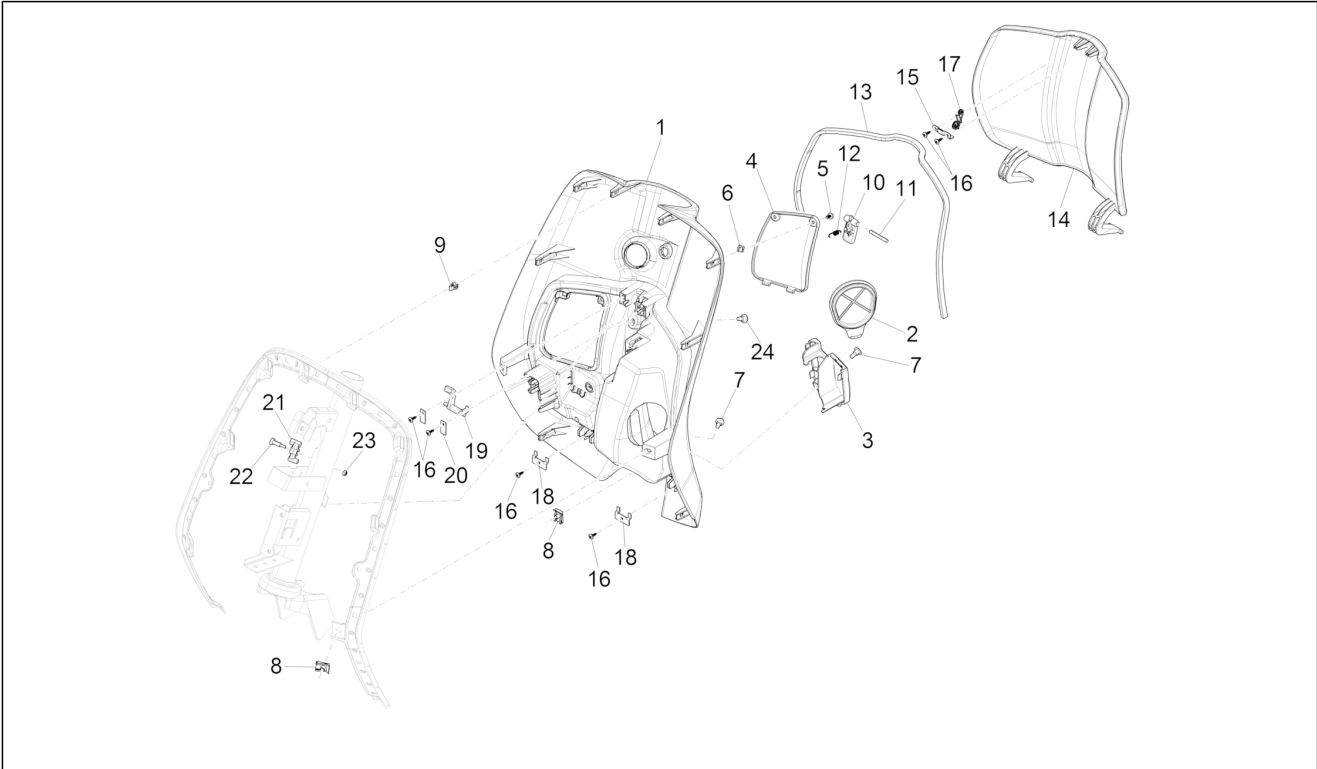

Group	Frame - Plastic parts - Coachwork
Code	02.30
Description	Front glove-box - Knee-guard panel
Service	1

Pos.	Code	Description	Qty	Variants
				Model version:ABS Version[ABS] Country:Taiwan[TN] Colour:Silk grey[701/C] Model version:ABS Version[ABS] Country:Taiwan[TN] Colour:DRAGON RED[894] Model version:ABS Version[ABS] Country:Taiwan[TN] Colour:BLACK[79/A] Model version:ABS Version[ABS] Country:Taiwan[TN] Colour:Midnight Blue[222/A] Country:China[CN] Model version:ABS Version[ABS] Colour:Midnight Blue[222/A] Model version:No ABS Version[NO ABS] Country:Indonesia[ID] Colour:Midnight Blue[222/A] Country:Taiwan[TN] Model version:ABS Version[ABS] Colour:Silk grey[701/C] Model version:ABS Version[ABS] Country:China[CN] Colour:Light Blue 70° (VN)[434] Country:Taiwan[TN] Model version:70° Version[70°] ABS Version[ABS] Colour:Brown[135/A] Country:Australia[AU] Model version:ABS Version[ABS] Colour:Brown[135/A] Country:China[CN] Model version:ABS Version[ABS] Colour:Brown[135/A] Model version:No ABS Version[NO ABS] Country:Indonesia[ID] Colour:Competition Black[98/A] Country:Australia[AU] Model version:ABS Version[ABS]