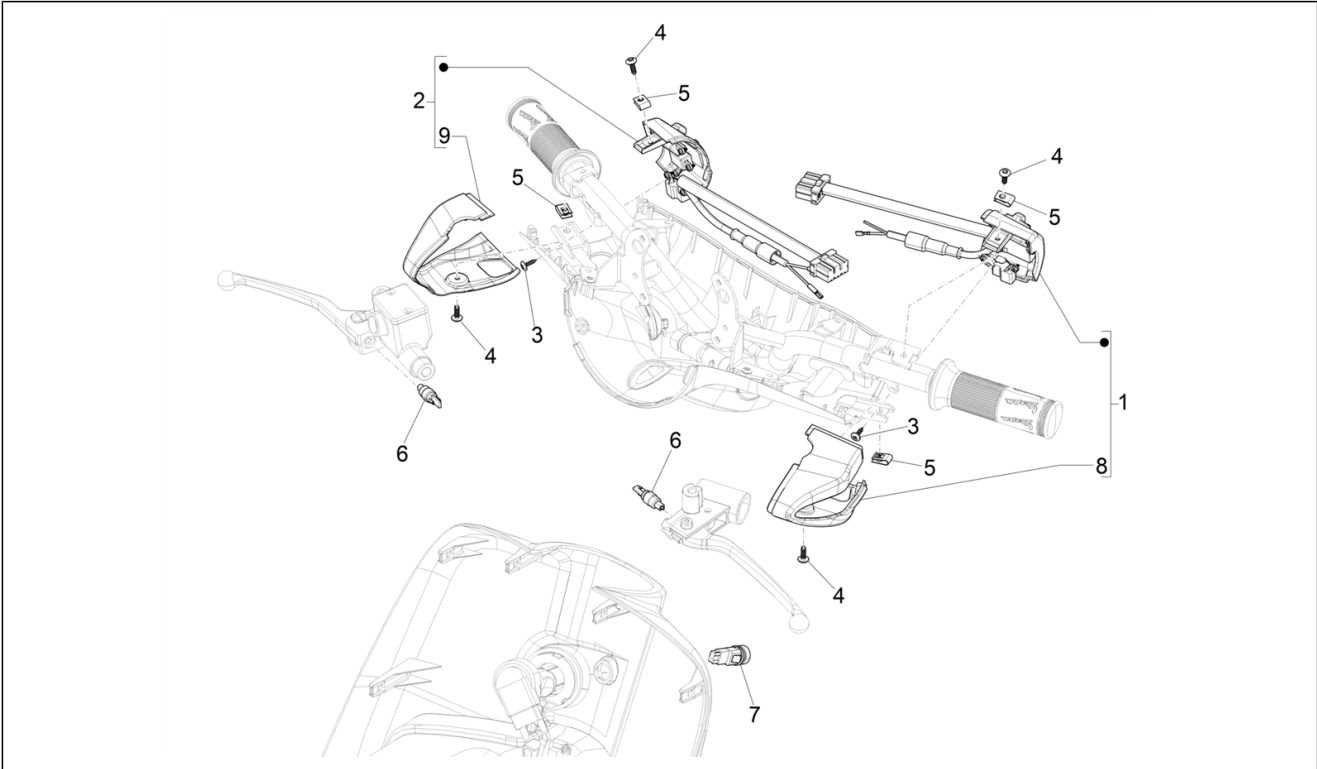

Group	Electrical system
Code	06.01
Description	Selectors - Switches - Buttons
Service	1

Pos.	Code	Description	Qty	Variants
				Colour:White[544] Model version:ABS Version[ABS] Country:Export Version[EX] Colour:White[544] Model version:ABS Version[ABS] Country:China[CN] Colour:DRAGON RED[894] Model version:ABS Version[ABS] Country:China[CN] Colour:[283/A] Model version:ABS Version[ABS] Country:China[CN] Colour:BLACK[79/A] Model version:ABS Version[ABS] Country:Japan[JP] Colour:[283/A] Model version:ABS Version[ABS] Country:Japan[JP] Colour:White[544] Model version:ABS Version[ABS] Country:Japan[JP] Colour:BLACK[79/A] Model version:ABS Version[ABS] Country:Export Version[EX] Colour:Silk grey[701/C] Model version:ABS Version[ABS] Country:Export Version[EX] Colour:[283/A] Model version:ABS Version[ABS] Country:Export Version[EX] Colour:DRAGON RED[894] Model version:ABS Version[ABS] Country:Thailand[TH] Colour:Silk grey[701/C] Model version:ABS Version[ABS] Country:Thailand[TH] Colour:BLACK[79/A] Model version:ABS Version[ABS]