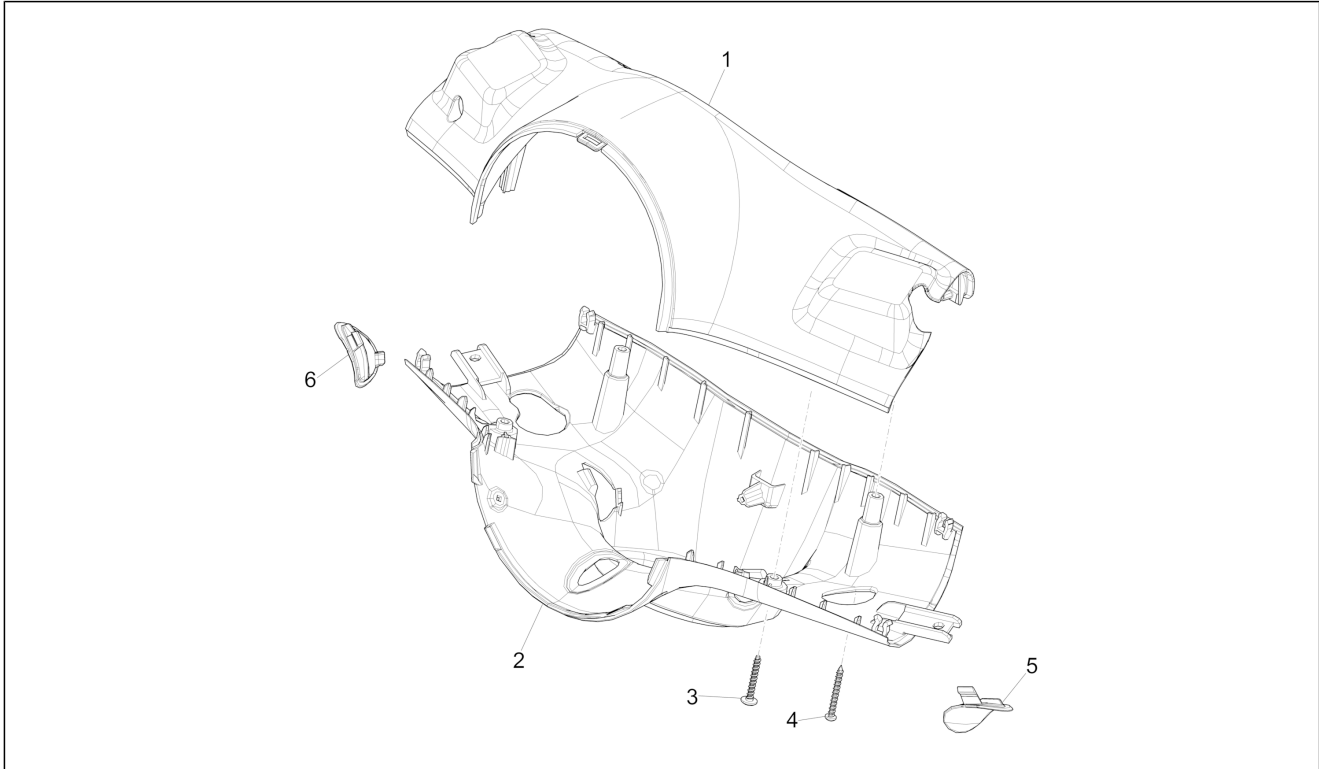

Group	Handlebars/Steering
Code	03.01
Description	Handlebars coverages
Service	1

Pos.	Code	Description	Qty	Variants
				Colour: Competition Black[98/A] Country: Taiwan[TN] Model version: ABS Version[ABS] Colour: BLACK[79/A] Model version: ABS Version[ABS] Country: Indonesia[ID] Colour: BLACK[79/A] Model version: ABS Version[ABS] Country: Export Version[EX] Colour: BLACK[79/A] Model version: ABS Version[ABS] Country: China[CN] Colour: BLACK[79/A] Model version: ABS Version[ABS] Country: Japan[JP] Colour: BLACK[79/A] Model version: ABS Version[ABS] Country: Export Version[EX] Colour: BLACK[79/A] Model version: ABS Version[ABS] Country: Thailand[TH] Colour: BLACK[79/A] Model version: ABS Version[ABS] Country: Australia[AU] Colour: BLACK[79/A] Model version: ABS Version[ABS] Country: Japan[JP] Colour: BLACK[79/A] Model version: ABS Version[ABS] Country: Taiwan[TN] Colour: BLACK[79/A] Model version: ABS Version[ABS] Country: Australia[AU]
2		Handlebar lower cover	1	Colour: White[544] Country: Taiwan[TN] Model version: ABS Version[ABS] Colour: White[544]