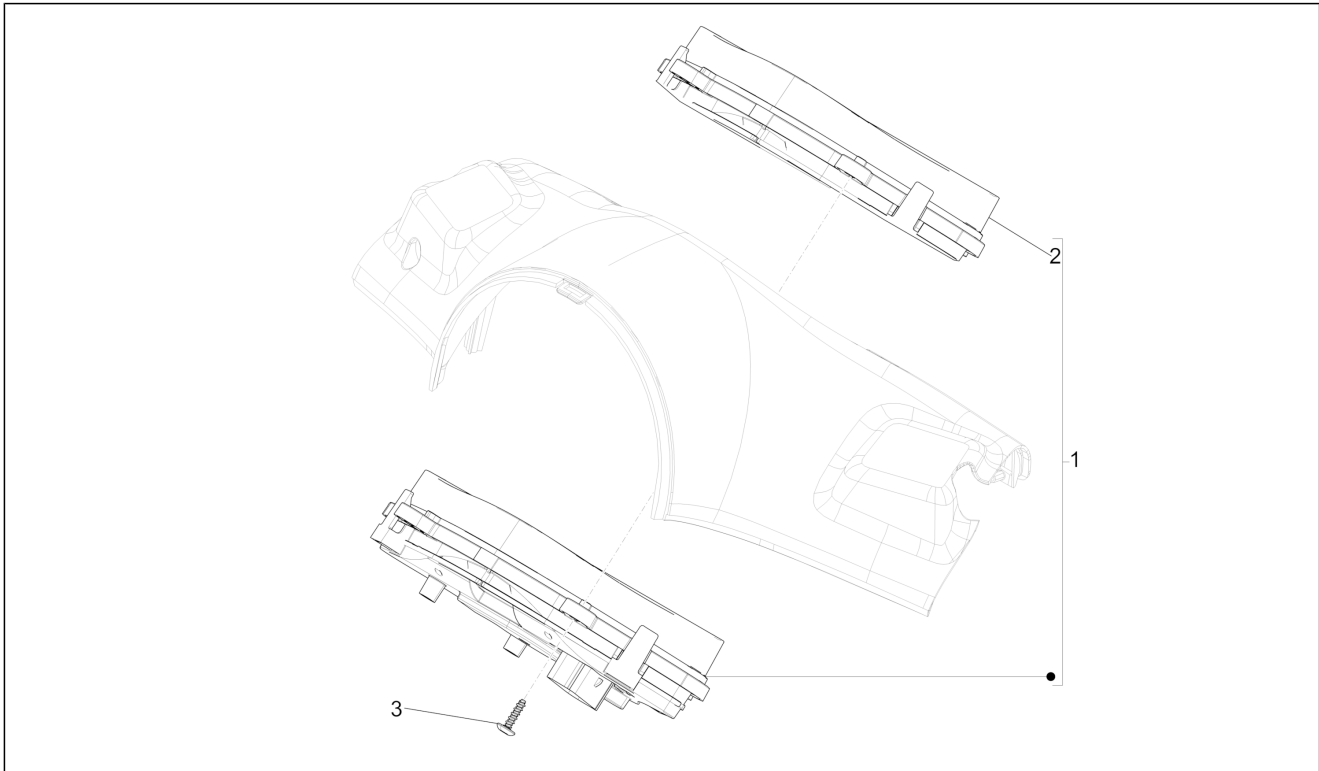

Group	Handlebars/Steering
Code	03.02
Description	Meter combination - Cruscotto
Service	1

Pos.	Code	Description	Qty	Variants
1		Digital instrument group	1	Model version:ABS Version[ABS]
1		Meter combination	1	Model version:No ABS Version[NO ABS]
1		Meter combination	1	Model version:ABS Version[ABS]
2		Glass Continental	1	Model version:ABS Version[ABS]
3		TBCIC Screw	4