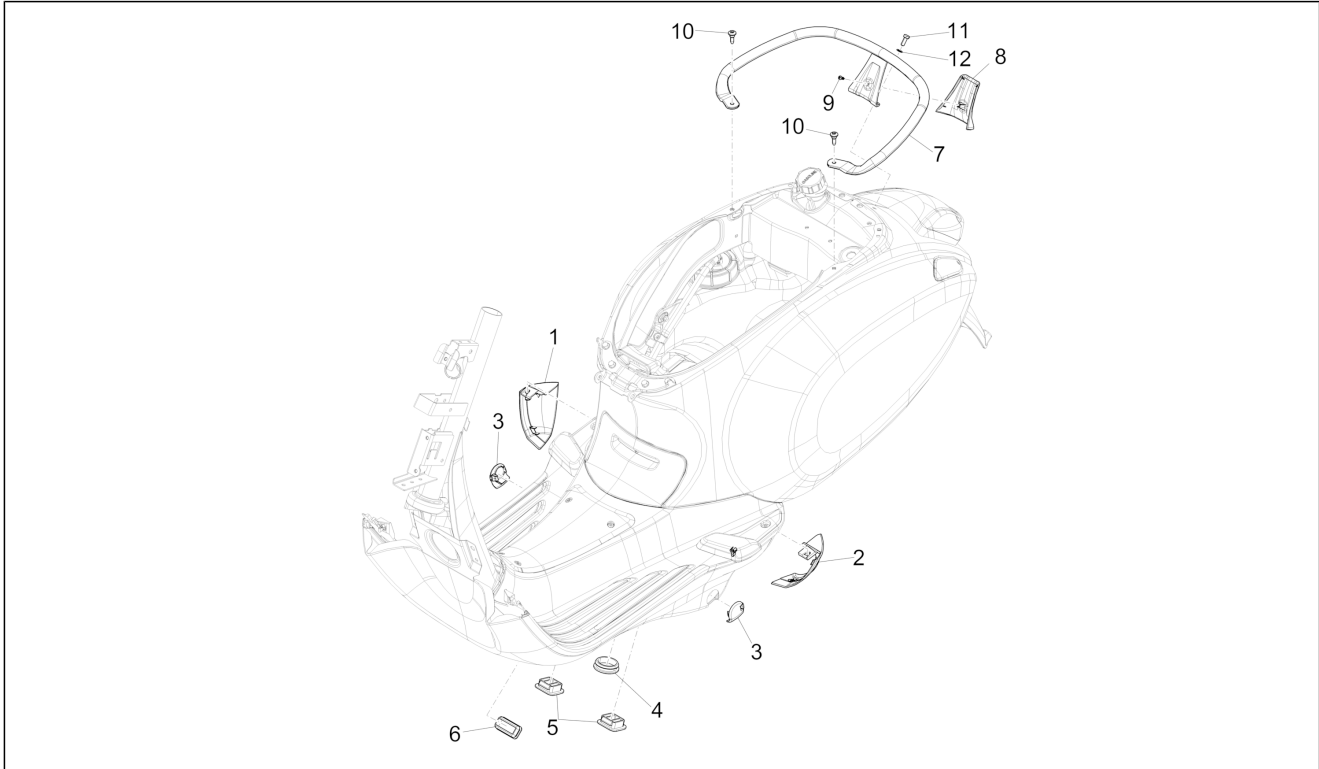

Vespa Primavera 150
EVPR000EX5 Vespa Primavera 150 4T 3V IGET ABS-NOABS
E2-E3-E4 2016 - 2019 (APAC)

Chassis prefix: RP8M8222, RP8M8221,
RP8M8241, RP8M8242
Engine prefix: M828M, M826M, M82CM,
M82GM

Group	Frame - Plastic parts - Coachwork
Code	02.32
Description	Side cover - Spoiler
Service	1

Pos.	Code	Description	Qty	Variants
				Colour:Midnight Blue[222/A] Model version:ABS Version[ABS] Country:Australia[AU] Colour:Midnight Blue[222/A] Model version:ABS Version[ABS] Country:China[CN] Colour:Midnight Blue[222/A] Model version:ABS Version[ABS] Country:Taiwan[TN] Colour:Midnight Blue[222/A] Model version:ABS Version[ABS] Country:Japan[JP]
1		Right-hand spoiler terminal	1	Colour:DRAGON RED[894] Country:China[CN] Model version:ABS Version[ABS] Colour:DRAGON RED[894] Model version:No ABS Version[NO ABS] Country:Indonesia[ID] Colour:DRAGON RED[894] Model version:ABS Version[ABS] Country:Taiwan[TN] Colour:DRAGON RED[894] Country:Australia[AU] Model version:ABS Version[ABS] Colour:DRAGON RED[894] Model version:ABS Version[ABS] Country:Export Version[EX] Colour:DRAGON RED[894] Country:Taiwan[TN] Model version:ABS Version[ABS] Colour:DRAGON RED[894] Model version:ABS Version[ABS] Country:Indonesia[ID] Colour:DRAGON RED[894] Model version:ABS Version[ABS] Country:Export Version[EX] Colour:DRAGON RED[894]