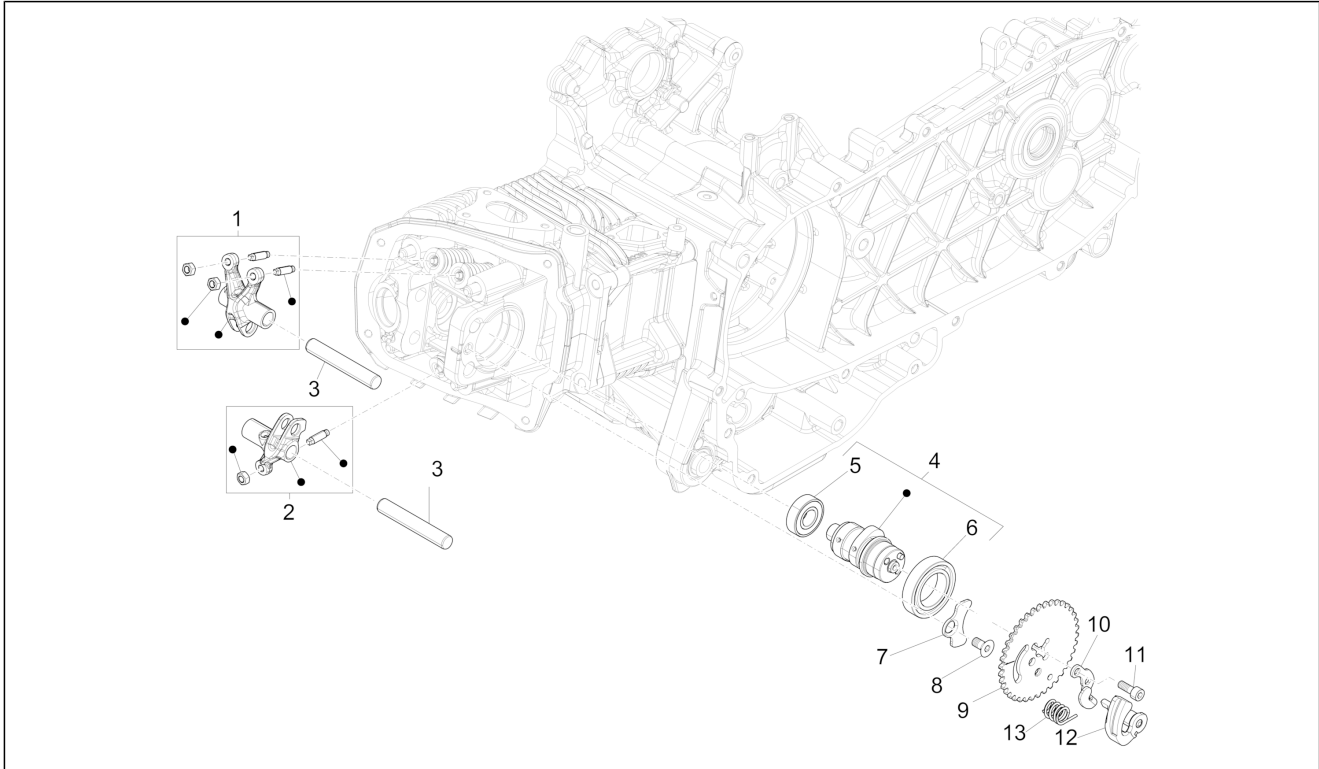

Group	Engine
Code	01.11
Description	Rocking levers support unit
Service	1

Pos.	Code	Description	Qty	Variants
				Country:Australia[AU] Colour:Midnight Blue[222/A] Model version:ABS Version[ABS] Country:China[CN] Colour:Silk grey[701/C] Model version:ABS Version[ABS] Country:China[CN] Colour:White[544] Model version:ABS Version[ABS] Yacht club version[YC] Country:Taiwan[TN] Colour:White[544] Model version:ABS Version[ABS] Yacht club version[YC] Country:Australia[AU] Colour:Midnight Blue[222/A] Model version:ABS Version[ABS] Country:Japan[JP] Colour:BLACK[79/A] Model version:ABS Version[ABS] Country:China[CN] Colour:White[544] Model version:ABS Version[ABS] Country:China[CN] Colour:DRAGON RED[894] Model version:ABS Version[ABS] Country:China[CN] Colour:[283/A] Model version:ABS Version[ABS] Country:China[CN] Colour:BLACK[79/A] Model version:ABS Version[ABS] Country:Japan[JP] Colour:[283/A] Model version:ABS Version[ABS] Country:Japan[JP] Colour:White[544] Model version:ABS Version[ABS] Country:Japan[JP] Colour:White[544]