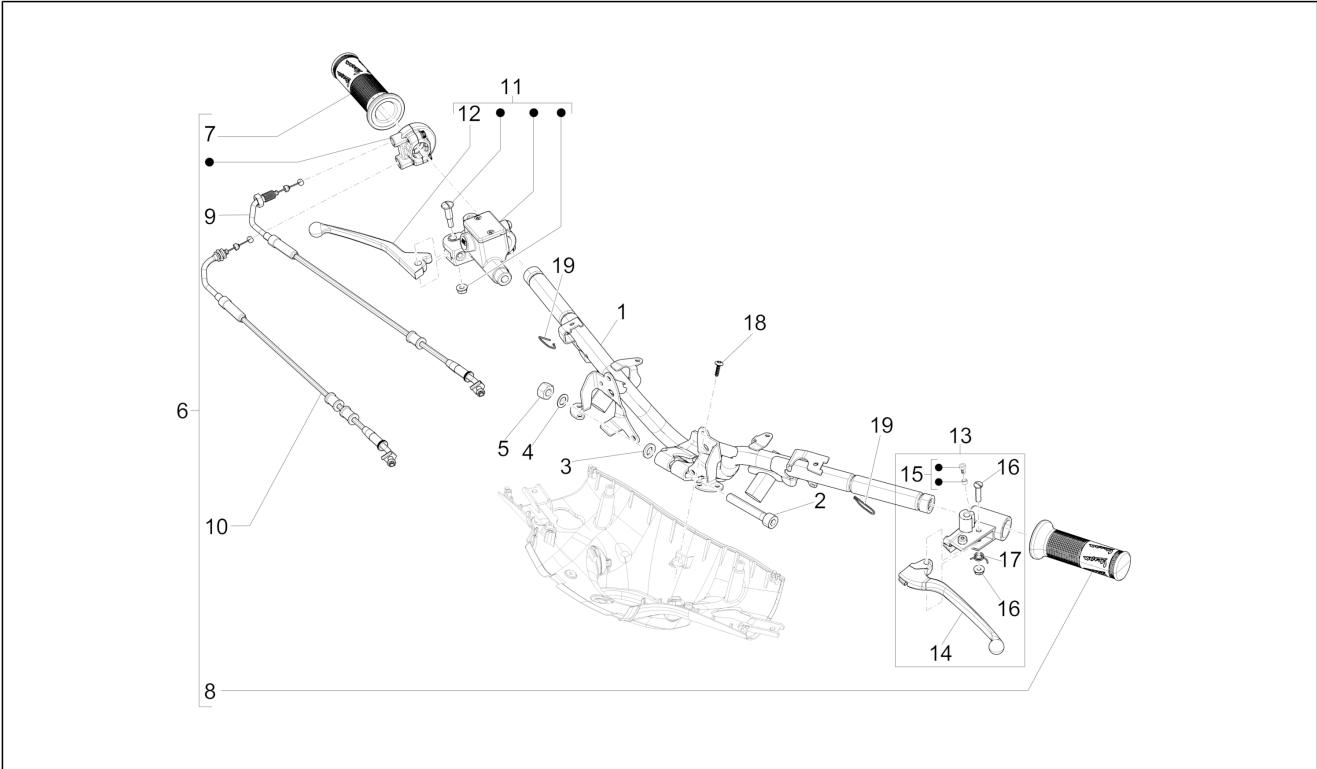

Vespa Primavera 150
EVPR000EX5 Vespa Primavera 150 4T 3V IGET ABS-NOABS
E2-E3-E4 2016 - 2019 (APAC)

Chassis prefix: RP8M8222, RP8M8221,
RP8M8241, RP8M8242
Engine prefix: M828M, M826M, M82CM,
M82GM

Group	Handlebars/Steering
Code	03.06
Description	Handlebars - Master cil.
Service	1

Pos.	Code	Description	Qty	Variants
				Model version:ABS Version[ABS] Country:Export Version[EX] Colour:Silk grey[701/C] Model version:ABS Version[ABS] Country:Australia[AU] Colour:Silk grey[701/C] Model version:ABS Version[ABS] Country:Taiwan[TN] Colour:Brown[135/A] Model version:ABS Version[ABS] Country:Export Version[EX] Colour:Brown[135/A] Country:Taiwan[TN] Model version:ABS Version[ABS] Colour:Competition Black[98/A] Country:China[CN] Model version:ABS Version[ABS] Colour:Competition Black[98/A] Model version:No ABS Version[NO ABS] Country:Indonesia[ID] Colour:DRAGON RED[894] Country:China[CN] Model version:ABS Version[ABS] Colour:DRAGON RED[894] Model version:No ABS Version[NO ABS] Country:Indonesia[ID] Colour:Light Blue 70° (VN)[434] Model version:No ABS Version[NO ABS] 70° Version[70°] Country:Indonesia[ID] Colour:White[544] Country:Taiwan[TN] Model version:ABS Version[ABS] Colour:White[544] Model version:ABS Version[ABS] Colour:White[544] Country:Australia[AU] Model version:ABS Version[ABS] Colour:Silk grey[701/C]