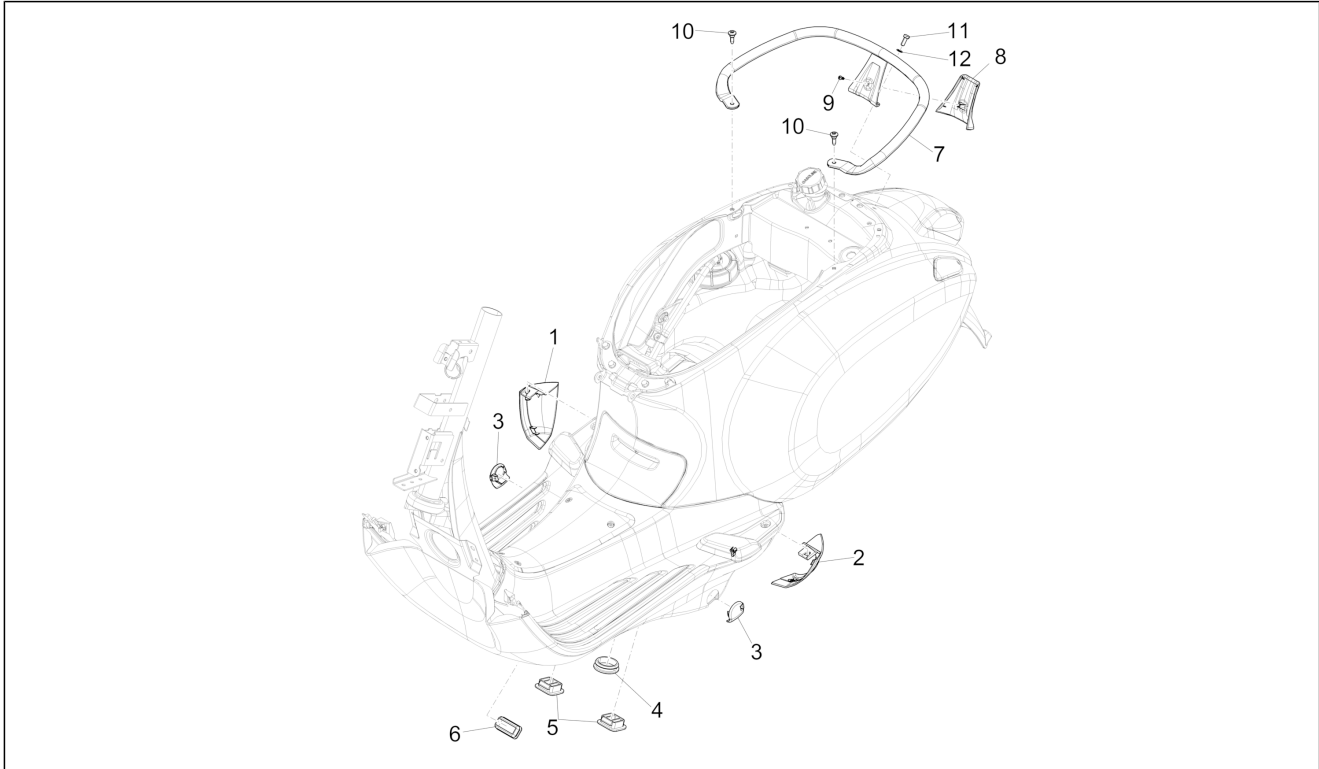

Vespa Primavera 150
EVPR000EX5 Vespa Primavera 150 4T 3V IGET ABS-NOABS
E2-E3-E4 2016 - 2019 (APAC)

Chassis prefix: RP8M8222, RP8M8221,
RP8M8241, RP8M8242
Engine prefix: M828M, M826M, M82CM,
M82GM

Group	Frame - Plastic parts - Coachwork
Code	02.32
Description	Side cover - Spoiler
Service	1

Pos.	Code	Description	Qty	Variants
				Model version:ABS Version[ABS] Country:Indonesia[ID] Colour:White[544] Model version:ABS Version[ABS] Country:Australia[AU] Colour:White[544] Model version:ABS Version[ABS] Country:Taiwan[TN] Colour:White[544] Model version:ABS Version[ABS] Yacht club version[YC] Country:Thailand[TH] Colour:White[544] Model version:ABS Version[ABS] Country:Japan[JP] Colour:White[544] Model version:ABS Version[ABS] Country:Indonesia[ID] Colour:White[544] Model version:ABS Version[ABS] Country:China[CN] Colour:White[544] Model version:ABS Version[ABS] "Sport" version[S] Country:Thailand[TH]
2		Left-hand spoiler terminal	1	Colour:Silk grey[701/C] Model version:ABS Version[ABS] Country:Australia[AU] Colour:Silk grey[701/C] Model version:ABS Version[ABS] Country:Taiwan[TN] Colour:Silk grey[701/C] Model version:No ABS Version[NO ABS] Country:Indonesia[ID] Colour:Silk grey[701/C] Model version:ABS Version[ABS] Country:Taiwan[TN] Colour:Silk grey[701/C] Model version:ABS Version[ABS]