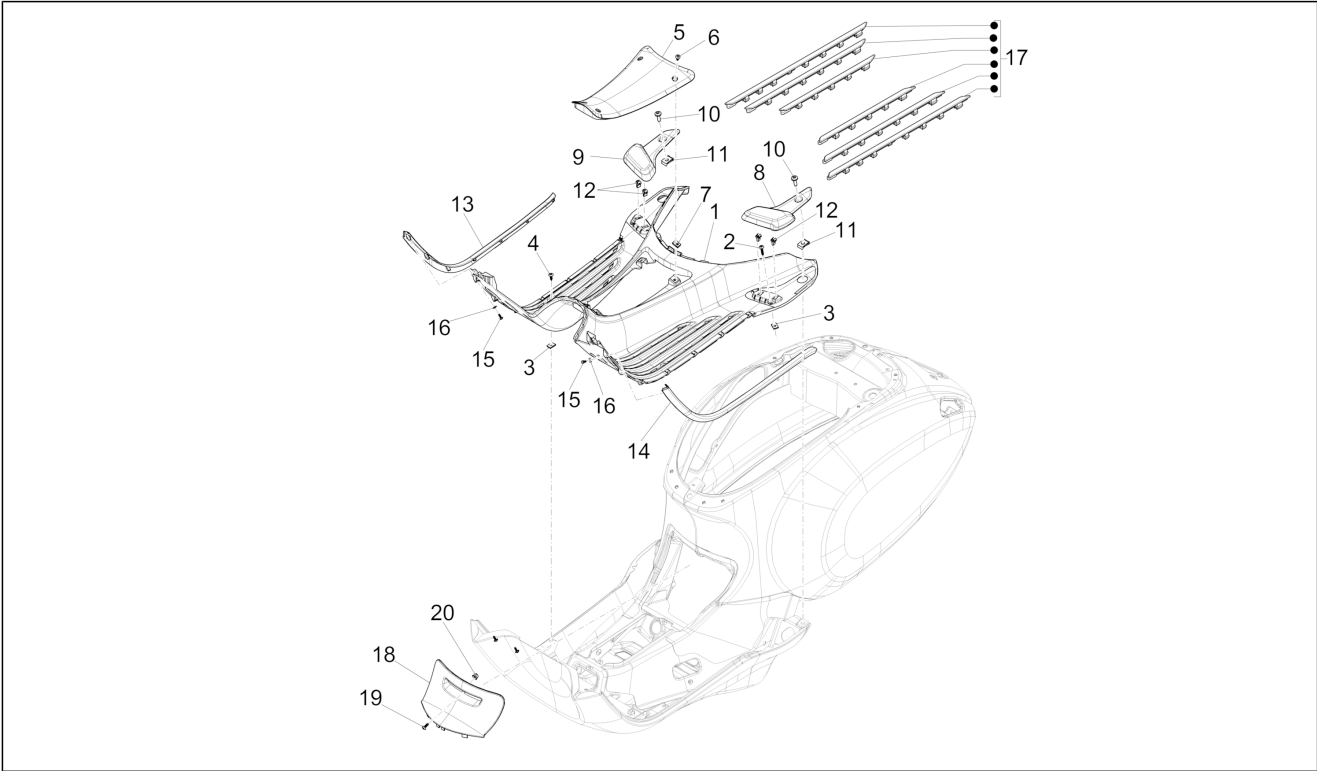

Vespa Primavera 150
EVPR000EX5 Vespa Primavera 150 4T 3V IGET ABS-NOABS
E2-E3-E4 2016 - 2019 (APAC)

Chassis prefix: RP8M8222, RP8M8221,
RP8M8241, RP8M8242
Engine prefix: M828M, M826M, M82CM,
M82GM

Group	Frame - Plastic parts - Coachwork
Code	02.31
Description	Central cover - Footrests
Service	1

Pos.	Code	Description	Qty	Variants
				Model version:ABS Version[ABS] Country:Thailand[TH] Colour:White[544] Model version:ABS Version[ABS] Country:Thailand[TH] Colour:White[544] Model version:ABS Version[ABS] Country:Taiwan[TN] Colour:White[544] Model version:ABS Version[ABS] Country:Indonesia[ID] Colour:White[544] Model version:ABS Version[ABS] Country:Australia[AU] Colour:White[544] Model version:ABS Version[ABS] Country:Taiwan[TN] Colour:White[544] Model version:ABS Version[ABS] Yacht club version[YC] Country:Thailand[TH] Colour:White[544] Model version:ABS Version[ABS] Country:Japan[JP] Colour:White[544] Model version:ABS Version[ABS] Country:Indonesia[ID] Colour:White[544] Model version:ABS Version[ABS] Country:China[CN] Colour:White[544] Model version:ABS Version[ABS] "Sport" version[S] Country:Thailand[TH]
1		Painted footrest	1	Colour:Competition Black[98/A] Country:China[CN] Model version:ABS Version[ABS] Colour:Competition Black[98/A] Model version:No ABS Version[NO ABS]