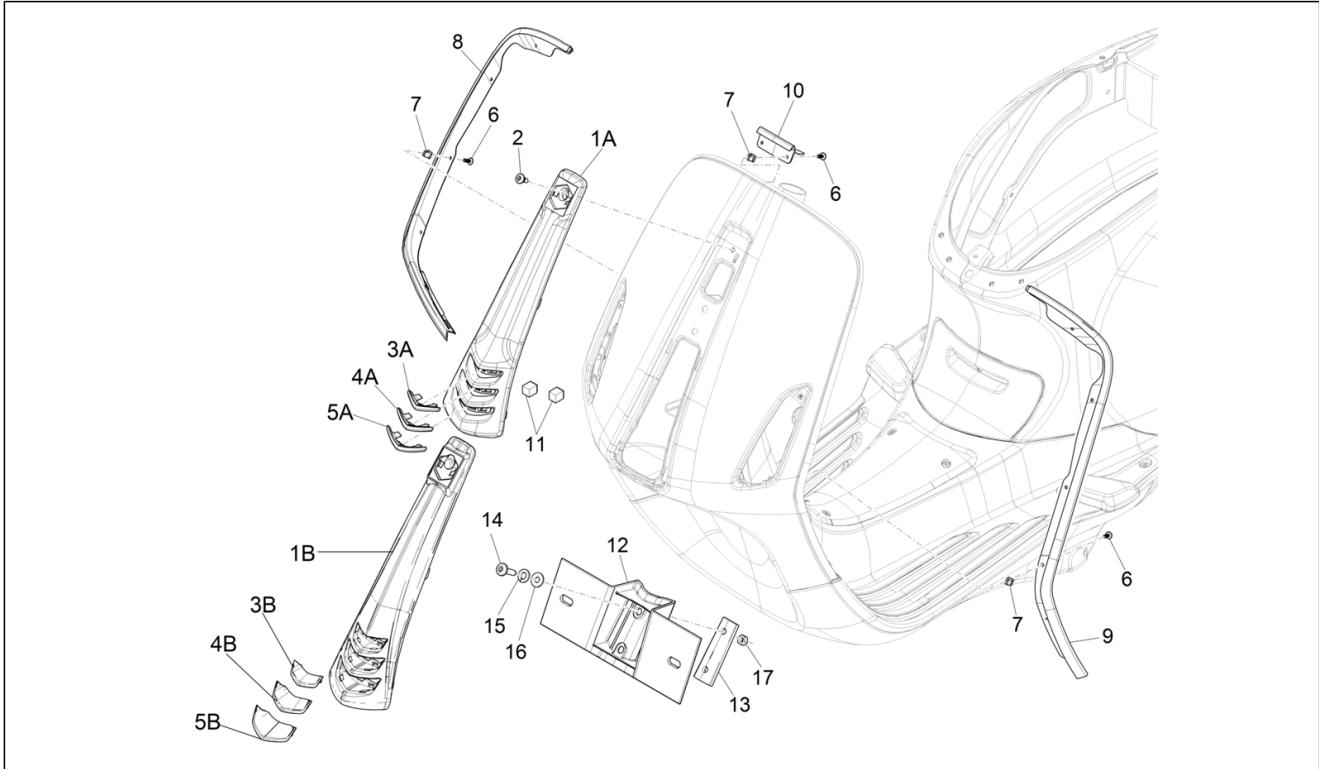

Vespa Primavera 150
EVPR000EX5 Vespa Primavera 150 4T 3V IGET ABS-NOABS
E2-E3-E4 2016 - 2019 (APAC)

Chassis prefix: RP8M8222, RP8M8221,
RP8M8241, RP8M8242
Engine prefix: M828M, M826M, M82CM,
M82GM

Group	Frame - Plastic parts - Coachwork
Code	02.26
Description	Front shield
Service	1

Pos.	Code	Description	Qty	Variants
				Colour:Midnight Blue[222/A] Country:Australia[AU] Model version:ABS Version[ABS] Colour:White[544] Model version:No ABS Version[NO ABS] Country:Indonesia[ID] Colour:White[544] Country:China[CN] Model version:ABS Version[ABS] Colour:D05 - Blue glossy VN[D05] Model version:ABS Version[ABS] Country:Export Version[EX] Colour:D05 - Blue glossy VN[D05] Model version:ABS Version[ABS] Country:China[CN] Colour:D05 - Blue glossy VN[D05] Model version:ABS Version[ABS] Country:Australia[AU] Colour:D05 - Blue glossy VN[D05] Model version:ABS Version[ABS] Country:Japan[JP] Colour:D05 - Blue glossy VN[D05] Model version:ABS Version[ABS] Country:Indonesia[ID] Colour:Beige unique 518/A[518/A] Model version:ABS Version[ABS] Country:Indonesia[ID] Colour:Beige unique 518/A[518/A] Model version:ABS Version[ABS] Country:Japan[JP] Colour:Beige unique 518/A[518/A] Model version:ABS Version[ABS] Country:Australia[AU] Colour:Silk grey[701/C] Model version:ABS Version[ABS] Country:Export Version[EX] Colour:Midnight Blue[222/A] Model version:ABS Version[ABS]