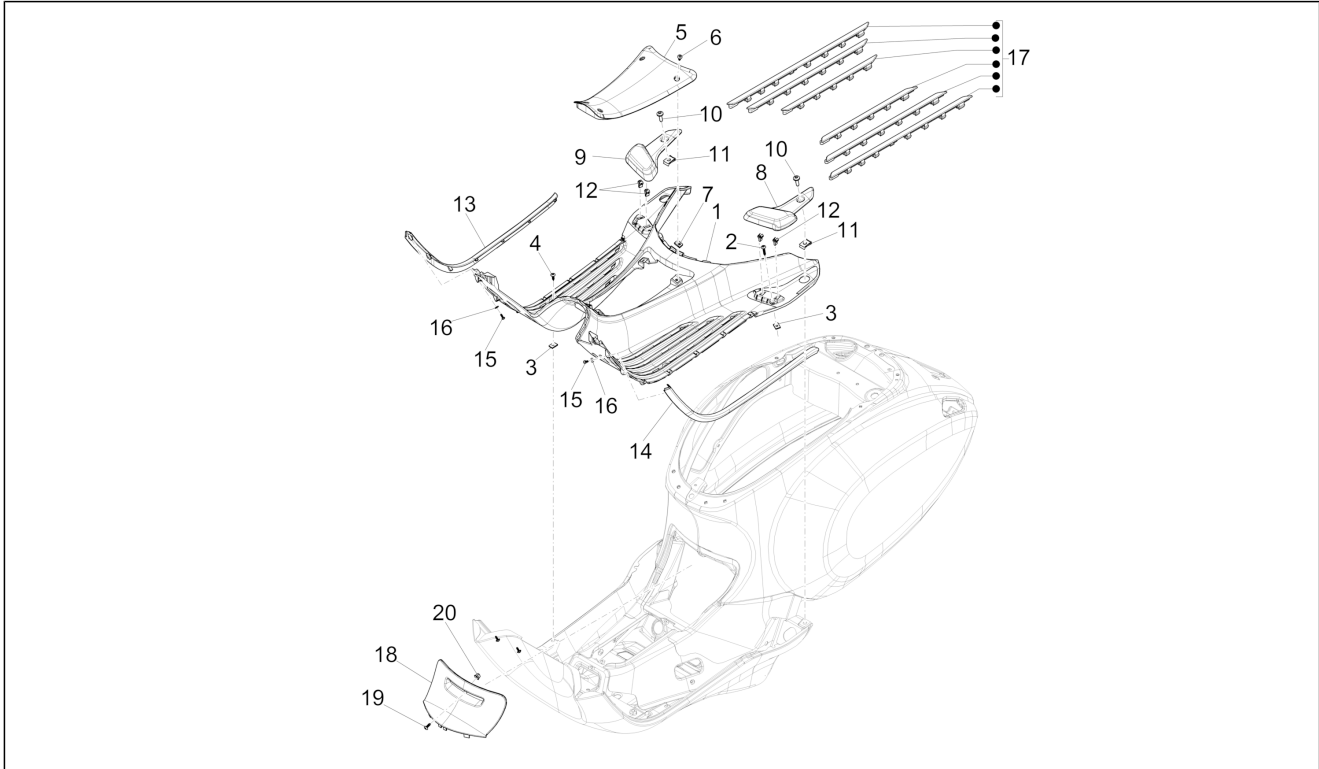

Vespa Primavera 150
EVPR000EX5 Vespa Primavera 150 4T 3V IGET ABS-NOABS
E2-E3-E4 2016 - 2019 (APAC)

Chassis prefix: RP8M8222, RP8M8221,
RP8M8241, RP8M8242
Engine prefix: M828M, M826M, M82CM,
M82GM

Group	Frame - Plastic parts - Coachwork
Code	02.31
Description	Central cover - Footrests
Service	1

Pos.	Code	Description	Qty	Variants
				Country:Japan[JP] Colour:White[544] Model version:ABS Version[ABS] Yacht club version[YC] Country:China[CN] Colour:White[544] Model version:ABS Version[ABS] Country:Export Version[EX] Colour:BLACK[79/A] Model version:ABS Version[ABS] Country:Export Version[EX] Colour:Midnight Blue[222/A] Model version:ABS Version[ABS] Country:Export Version[EX] Colour:DRAGON RED[894] Model version:ABS Version[ABS] Country:Export Version[EX] Colour:BLACK[79/A] Model version:ABS Version[ABS] Country:China[CN] Colour:White[544] Model version:ABS Version[ABS] Country:Export Version[EX] Colour:White[544] Model version:ABS Version[ABS] Country:China[CN] Colour:DRAGON RED[894] Model version:ABS Version[ABS] Country:China[CN] Colour:[283/A] Model version:ABS Version[ABS] Country:China[CN] Colour:BLACK[79/A] Model version:ABS Version[ABS] Country:Japan[JP] Colour:[283/A] Model version:ABS Version[ABS] Country:Japan[JP] Colour:White[544]