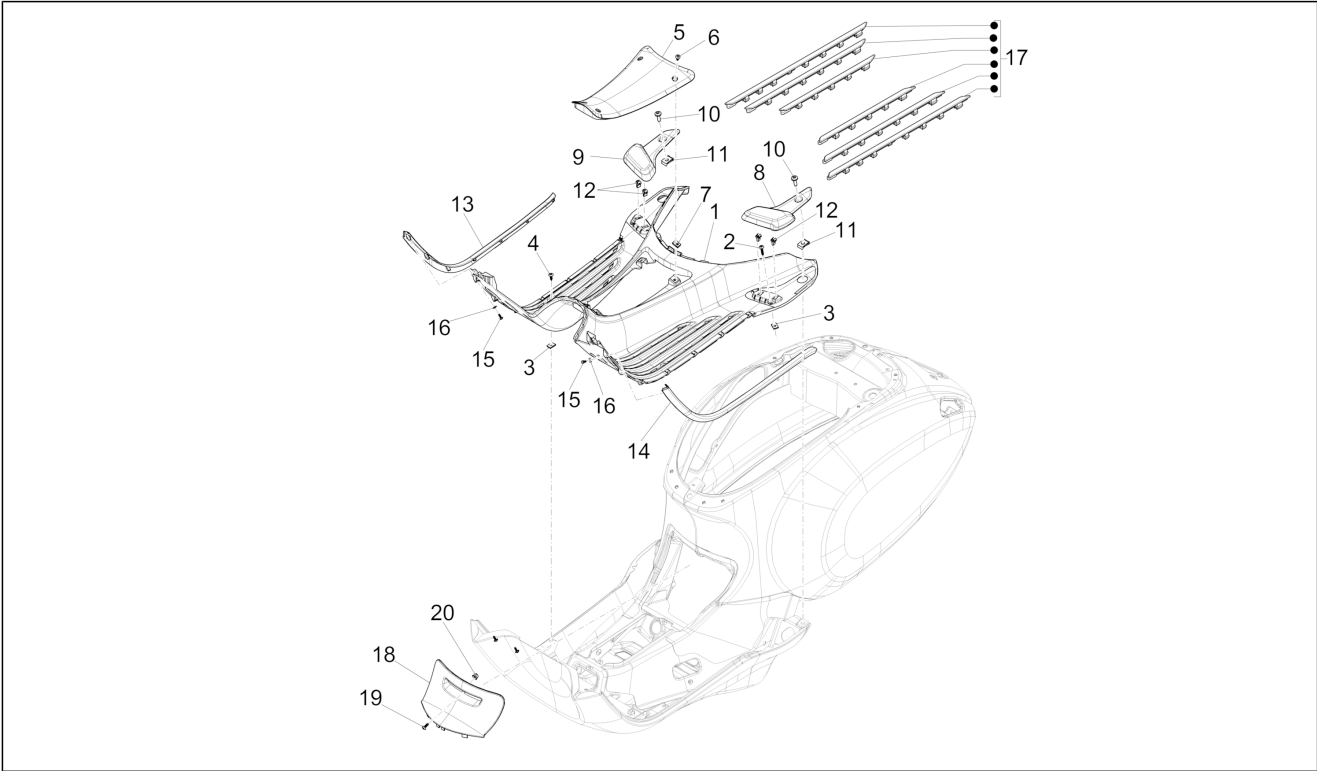

Vespa Primavera 150
EVPR000EX5 Vespa Primavera 150 4T 3V IGET ABS-NOABS
E2-E3-E4 2016 - 2019 (APAC)

Chassis prefix: RP8M8222, RP8M8221,
RP8M8241, RP8M8242
Engine prefix: M828M, M826M, M82CM,
M82GM

Group	Frame - Plastic parts - Coachwork
Code	02.31
Description	Central cover - Footrests
Service	1

Pos.	Code	Description	Qty	Variants
				Model version:ABS Version[ABS] Country:Thailand[TH] Colour:Silk grey[701/C] Model version:ABS Version[ABS] Country:Thailand[TH] Colour:BLACK[79/A] Model version:ABS Version[ABS] Country:Thailand[TH] Colour:White[544] Model version:ABS Version[ABS] Country:Thailand[TH] Colour:Silk grey[701/C] Model version:ABS Version[ABS] Country:Thailand[TH] Colour:DRAGON RED[894] Model version:ABS Version[ABS] Country:Thailand[TH] Colour:[283/A] Model version:ABS Version[ABS] Country:Indonesia[ID] Colour:White[544] Model version:ABS Version[ABS] Country:Indonesia[ID] Colour:Midnight Blue[222/A] Model version:ABS Version[ABS] Country:Indonesia[ID] Colour:Silk grey[701/C] Model version:ABS Version[ABS] Country:Indonesia[ID] Colour:BLACK[79/A] Model version:ABS Version[ABS] Country:Indonesia[ID] Colour:DRAGON RED[894] Model version:ABS Version[ABS] Country:Indonesia[ID] Colour:BLACK[79/A] Model version:ABS Version[ABS] Country:Australia[AU]