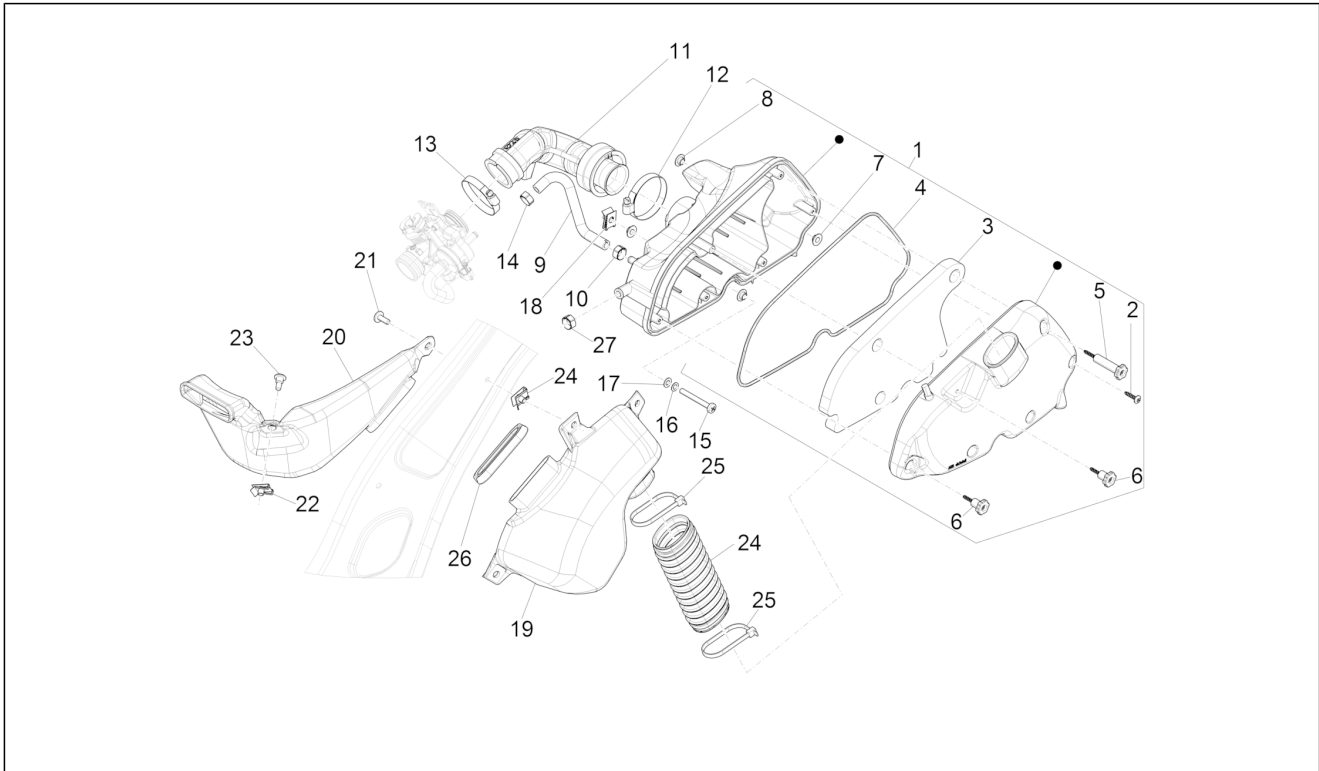

Group	Engine
Code	01.45
Description	Air filter
Service	1

Pos.	Code	Description	Qty	Variants
1		Complete air filter assembly	1	
1		Complete air filter assembly	1	
2		Self-tap screw M3x20	3	
3		Air filter PREMIUM	1	
3		Filtering element	1	
4		Packing	1	
5		Knob	1	
6		Air filter closing knob	2	
7		Knurled bushing	3	
8		Knurled bushing	1	
9		Intake pipe	1	
10		Hose clamp	1	
11		Air cleaner sleeve	1	Model version:No ABS Version[NO ABS]
11		Air cleaner sleeve	1	Model version:ABS Version[ABS]
12		Hose clamp	1	
13		Hose clamp	1	
14		Hose clamp	1	
15		Special cap screw M6x50	2	
16		Notched washer 6,6x11x0	2	
17		Flat washer	2	
18		Spring plate M6	2	
19		Intake chamber	1	
20		Intake pipe	1	
21		screw	1	
22		Spring plate M6	4	
23		Screw M6x16	3	
24		Intake hose	1	
25		Lock-strap L=277	2	