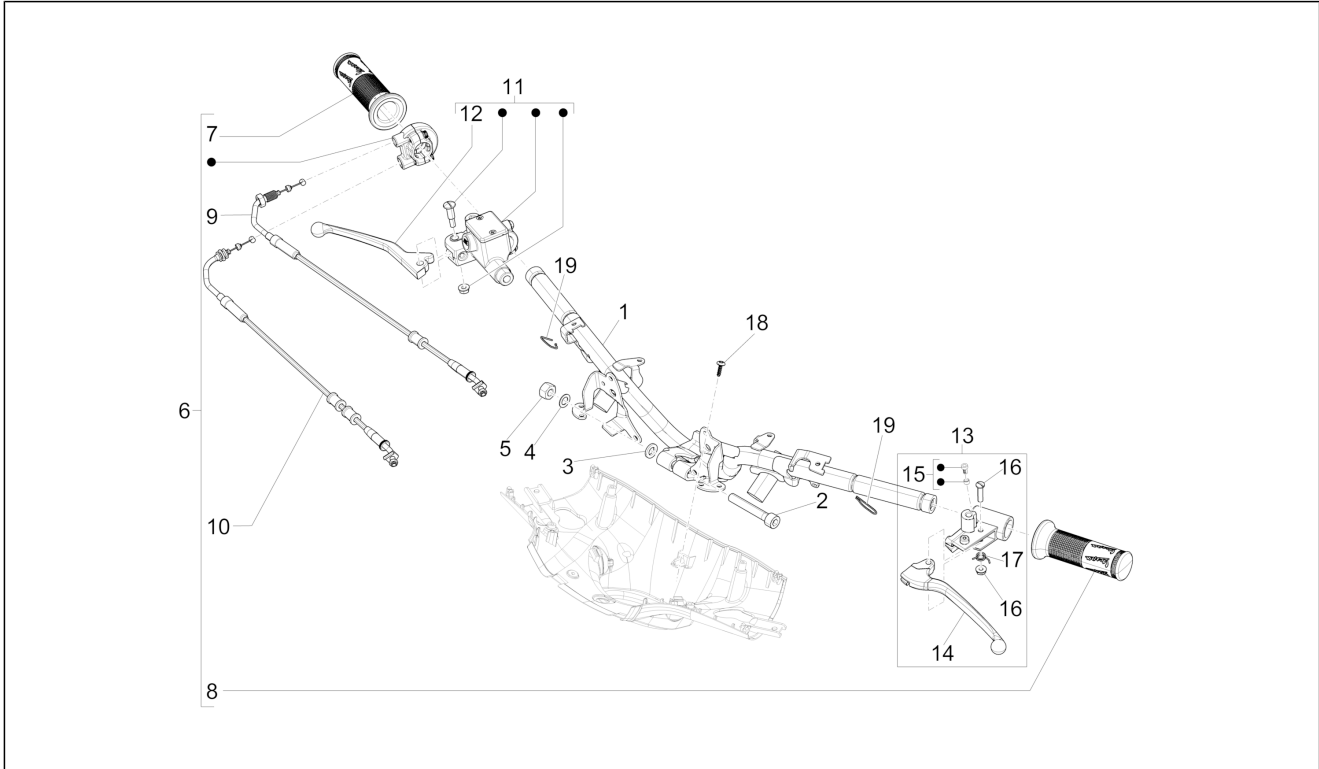

Vespa Primavera 150
EVPR000EX5 Vespa Primavera 150 4T 3V IGET ABS-NOABS
E2-E3-E4 2016 - 2019 (APAC)

Chassis prefix: RP8M8222, RP8M8221,
RP8M8241, RP8M8242
Engine prefix: M828M, M826M, M82CM,
M82GM

Group	Handlebars/Steering
Code	03.06
Description	Handlebars - Master cil.
Service	1

Pos.	Code	Description	Qty	Variants
				Country:China[CN] Colour:DRAGON RED[894] Model version:ABS Version[ABS] Country:China[CN] Colour:[283/A] Model version:ABS Version[ABS] Country:China[CN] Colour:BLACK[79/A] Model version:ABS Version[ABS] Country:Japan[JP] Colour:[283/A] Model version:ABS Version[ABS] Country:Japan[JP] Colour:White[544] Model version:ABS Version[ABS] Country:Japan[JP] Colour:BLACK[79/A] Model version:ABS Version[ABS] Country:Export Version[EX] Colour:Silk grey[701/C] Model version:ABS Version[ABS] Country:Export Version[EX] Colour:[283/A] Model version:ABS Version[ABS] Country:Export Version[EX] Colour:White[544] Model version:ABS Version[ABS] Country:Australia[AU] Colour:Midnight Blue[222/A] Model version:ABS Version[ABS] Country:Australia[AU] Colour:[283/A] Model version:ABS Version[ABS] Country:Australia[AU] Colour:DRAGON RED[894] Model version:ABS Version[ABS] Country:Australia[AU] Colour:White[544]