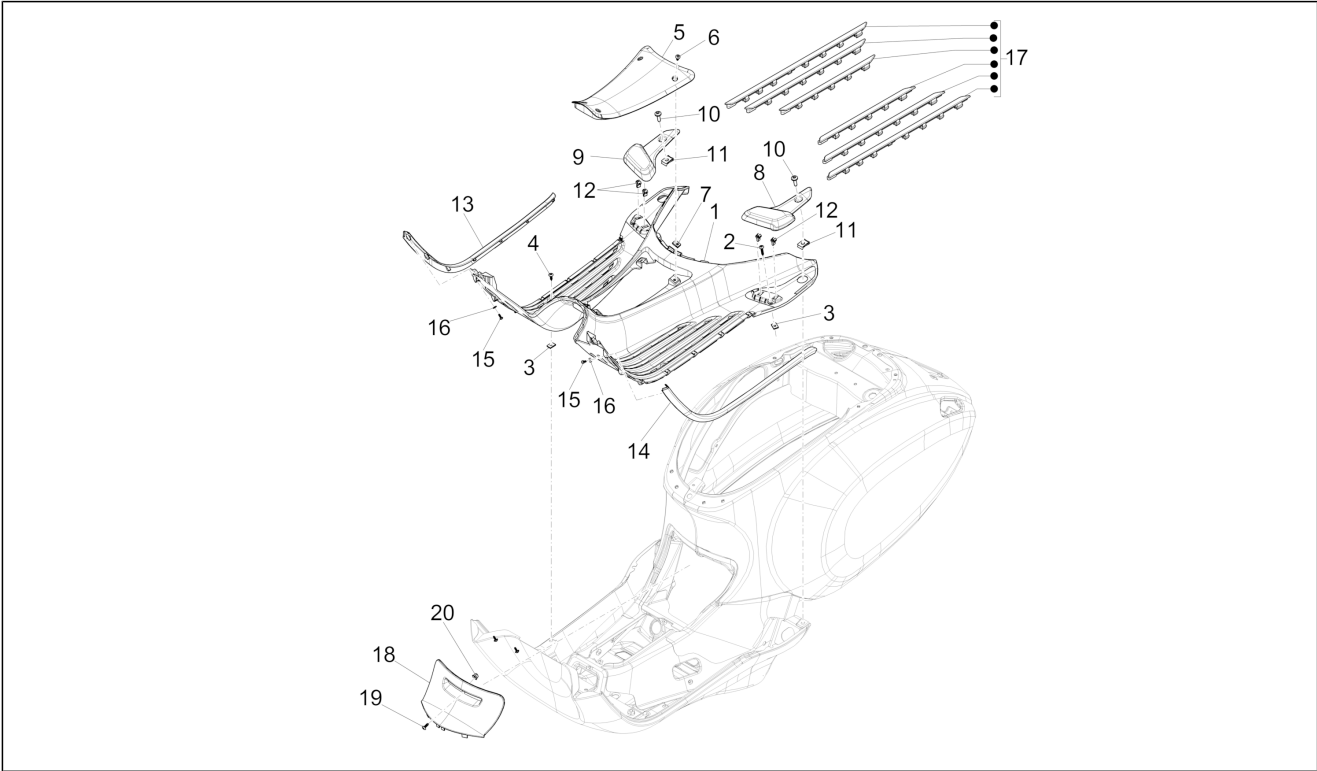

Vespa Primavera 150
EVPR000EX5 Vespa Primavera 150 4T 3V IGET ABS-NOABS
E2-E3-E4 2016 - 2019 (APAC)

Chassis prefix: RP8M8222, RP8M8221,
RP8M8241, RP8M8242
Engine prefix: M828M, M826M, M82CM,
M82GM

Group	Frame - Plastic parts - Coachwork
Code	02.31
Description	Central cover - Footrests
Service	1

Pos.	Code	Description	Qty	Variants
				Model version:ABS Version[ABS] Country:Japan[JP] Colour:[283/A] Model version:ABS Version[ABS] Country:Japan[JP] Colour:White[544] Model version:ABS Version[ABS] Country:Japan[JP] Colour:BLACK[79/A] Model version:ABS Version[ABS] Country:Export Version[EX] Colour:Silk grey[701/C] Model version:ABS Version[ABS] Country:Export Version[EX] Colour:[283/A] Model version:ABS Version[ABS] Country:Export Version[EX] Colour:White[544] Model version:ABS Version[ABS] Country:Australia[AU] Colour:Midnight Blue[222/A] Model version:ABS Version[ABS] Country:Australia[AU] Colour:[283/A] Model version:ABS Version[ABS] Country:Australia[AU] Colour:DRAGON RED[894] Model version:ABS Version[ABS] Country:Australia[AU] Colour:White[544] Model version:ABS Version[ABS] Country:Thailand[TH] Colour:Midnight Blue[222/A] Model version:ABS Version[ABS] Country:Export Version[EX] Colour:DRAGON RED[894] Model version:ABS Version[ABS] Country:Thailand[TH]