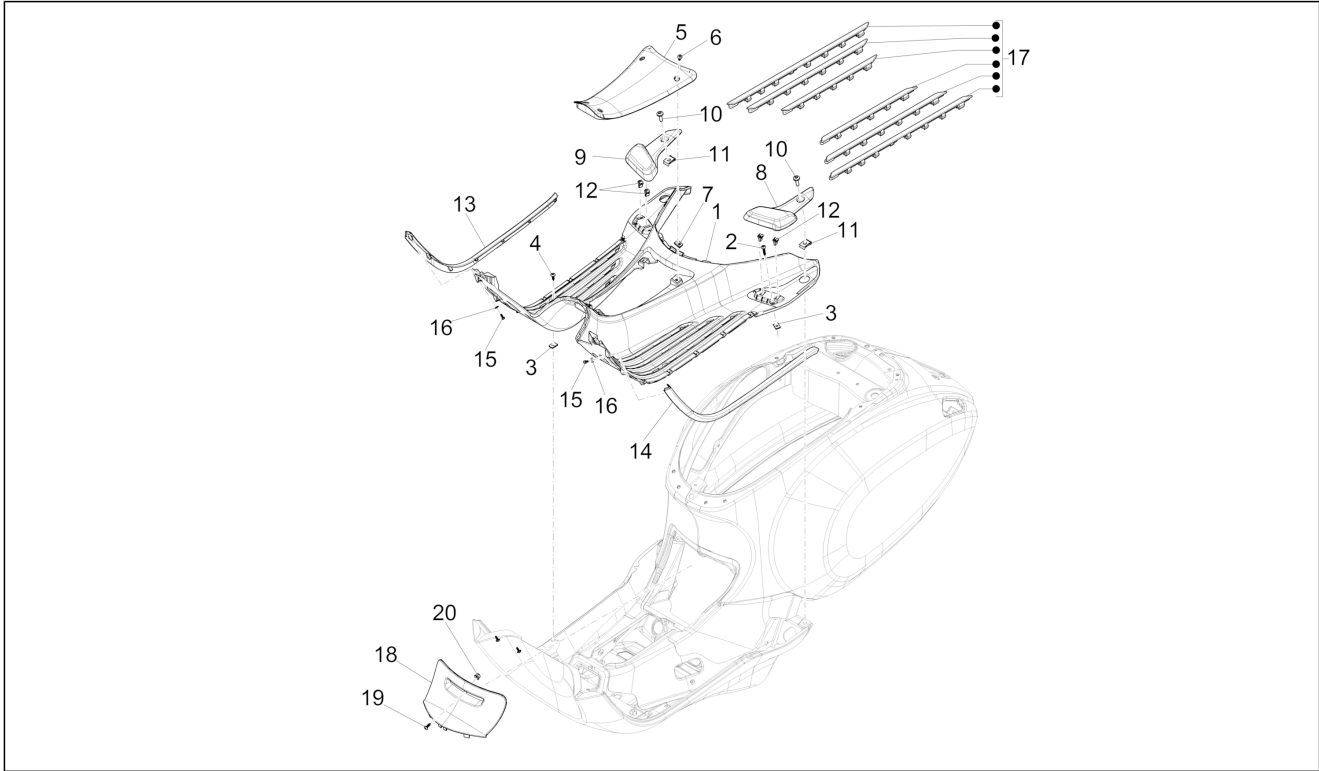

Group	Frame - Plastic parts - Coachwork
Code	02.31
Description	Central cover - Footrests
Service	1

Pos.	Code	Description	Qty	Variants
				Colour:White[544] Model version:ABS Version[ABS] Country:Japan[JP] Colour:White[544] Model version:ABS Version[ABS] Country:China[CN] Colour:White[544] Model version:ABS Version[ABS] "Sport" version[S] Country:Thailand[TH]
18		Painted spark plug inspection cover	1	Colour:Competition Black[98/A] Country:China[CN] Model version:ABS Version[ABS] Colour:Competition Black[98/A] Model version:No ABS Version[NO ABS] Country:Indonesia[ID] Colour:BLACK[79/A] Model version:ABS Version[ABS] Country:Taiwan[TN] Colour:Competition Black[98/A] Country:Australia[AU] Model version:ABS Version[ABS] Colour:Competition Black[98/A] Model version:ABS Version[ABS] Country:Export Version[EX] Colour:Competition Black[98/A] Country:Taiwan[TN] Model version:ABS Version[ABS] Colour:BLACK[79/A] Model version:ABS Version[ABS] Country:Indonesia[ID] Colour:BLACK[79/A] Model version:ABS Version[ABS] Country:China[CN] Colour:BLACK[79/A] Model version:ABS Version[ABS] Country:Japan[JP] Colour:BLACK[79/A]