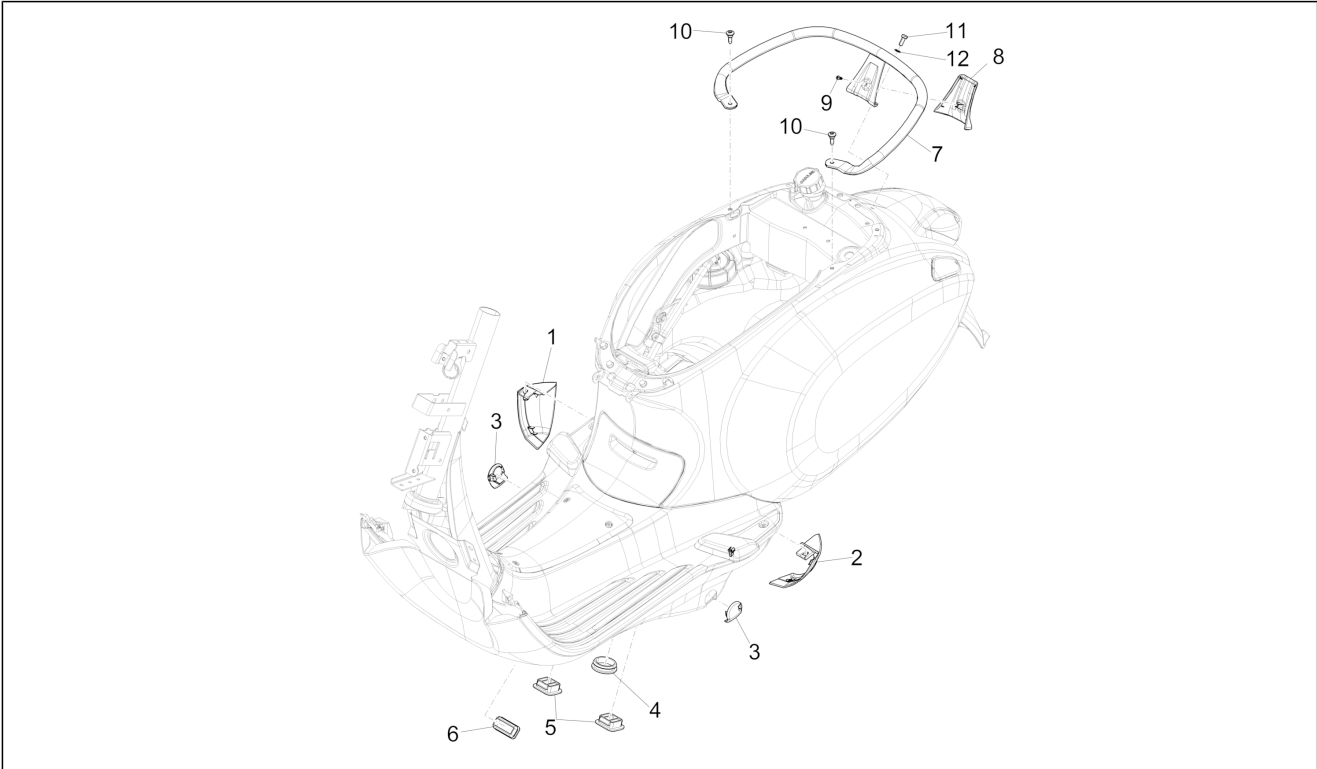

Group	Frame - Plastic parts - Coachwork
Code	02.32
Description	Side cover - Spoiler
Service	1

Pos.	Code	Description	Qty	Variants
				Model version:ABS Version[ABS] Country:Export Version[EX] Colour:Midnight Blue[222/A] Model version:ABS Version[ABS] Country:Taiwan[TN] Colour:Midnight Blue[222/A] Country:China[CN] Model version:ABS Version[ABS] Colour:Midnight Blue[222/A] Model version:No ABS Version[NO ABS] Country:Indonesia[ID] Colour:Midnight Blue[222/A] Country:Taiwan[TN] Model version:ABS Version[ABS] Colour:Midnight Blue[222/A] Country:Australia[AU] Model version:ABS Version[ABS] Colour:Midnight Blue[222/A] Model version:ABS Version[ABS] Country:China[CN] Colour:Midnight Blue[222/A] Model version:ABS Version[ABS] Country:Japan[JP] Colour:Midnight Blue[222/A] Model version:ABS Version[ABS] Country:Indonesia[ID] Colour:Midnight Blue[222/A] Model version:ABS Version[ABS] Country:Export Version[EX] Colour:Midnight Blue[222/A] Model version:ABS Version[ABS] Country:Australia[AU] Colour:Midnight Blue[222/A] Model version:ABS Version[ABS] Country:Export Version[EX] Colour:Midnight Blue[222/A] Model version:ABS Version[ABS] Country:Indonesia[ID]