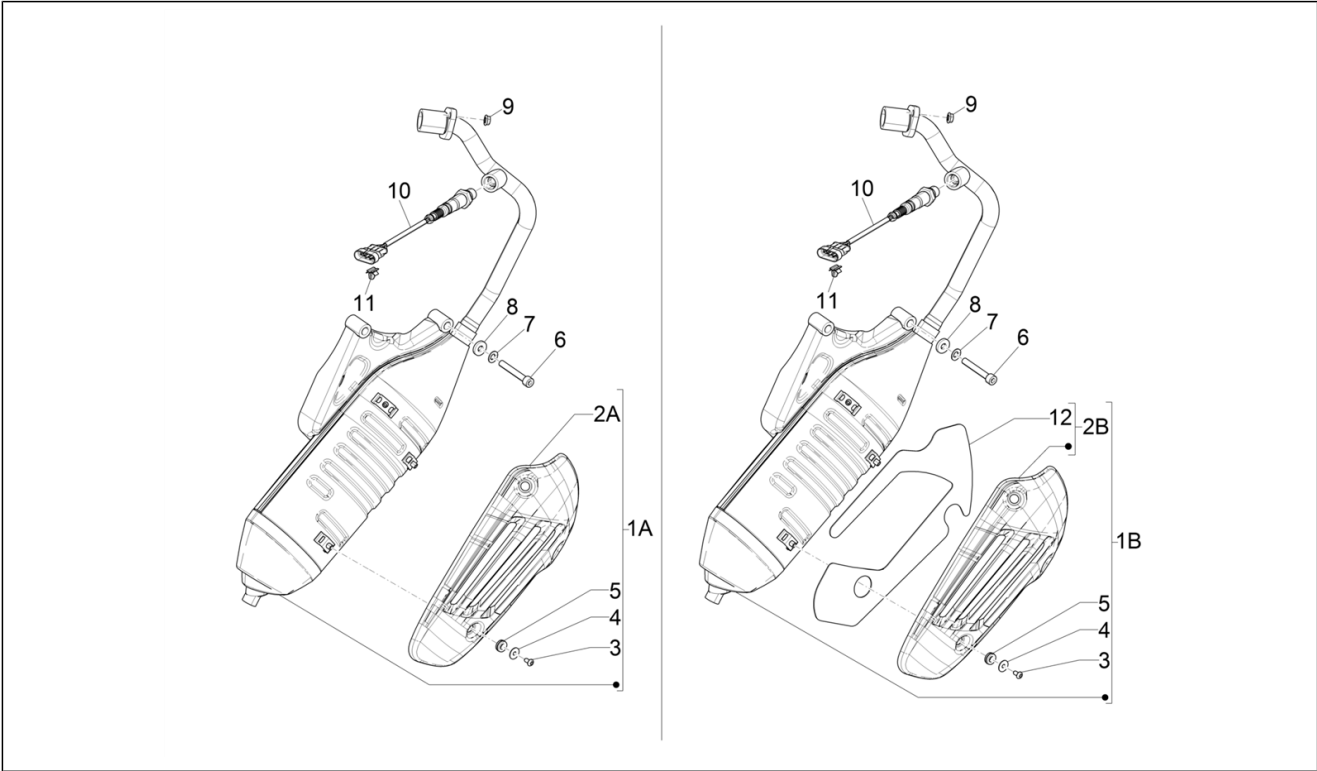

Vespa Primavera 150
EVPR000EX5 Vespa Primavera 150 4T 3V IGET ABS-NOABS
E2-E3-E4 2016 - 2019 (APAC)

Chassis prefix: RP8M8222, RP8M8221,
RP8M8241, RP8M8242
Engine prefix: M828M, M826M, M82CM,
M82GM

Group	Engine
Code	01.42
Description	Silencer
Service	1

Pos.	Code	Description	Qty	Variants
				Model version:ABS Version[ABS] 50° Version[50] Country:Indonesia[ID] Colour:Light blue 294/A[294/A] Model version:ABS Version[ABS] 50° Version[50] Country:Export Version[EX] Colour:Light blue 294/A[294/A] Model version:ABS Version[ABS] 50° Version[50] Country:China[CN] Colour:Light blue 294/A[294/A] Model version:ABS Version[ABS] 50° Version[50] Country:Australia[AU] Colour:White[544] Model version:ABS Version[ABS] Country:Indonesia[ID] Colour:White[544] Model version:ABS Version[ABS] "Sport" version[S] Country:Thailand[TH] Colour:BLACK[79/A] Model version:ABS Version[ABS] "Sport" version[S] Country:Thailand[TH] Colour:Matte red - RW[RW] Model version:ABS Version[ABS] "Sport" version[S] Country:Thailand[TH]
2B		Protection	1	Colour:Silk grey[701/C] Model version:ABS Version[ABS] Country:Taiwan[TN] Colour:Brown[135/A] Country:Taiwan[TN] Model version:ABS Version[ABS] Colour:White[544] Country:Taiwan[TN] Model version:ABS Version[ABS] Colour:White[544] Model version:ABS Version[ABS] Country:Taiwan[TN] Colour:Midnight Blue[222/A] Model version:ABS Version[ABS]