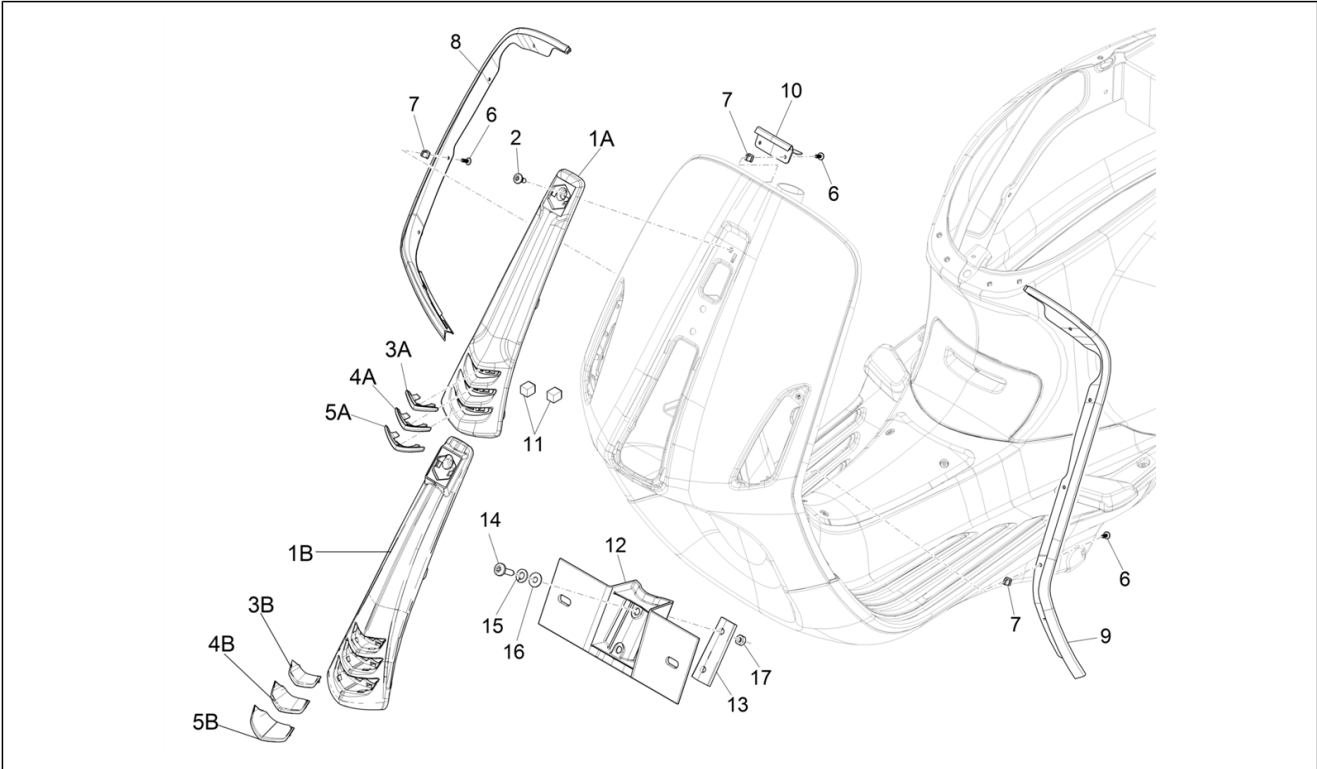

Vespa Primavera 150
EVPR000EX5 Vespa Primavera 150 4T 3V IGET ABS-NOABS
E2-E3-E4 2016 - 2019 (APAC)

Chassis prefix: RP8M8222, RP8M8221,
RP8M8241, RP8M8242
Engine prefix: M828M, M826M, M82CM,
M82GM

Group	Frame - Plastic parts - Coachwork
Code	02.26
Description	Front shield
Service	1

Pos.	Code	Description	Qty	Variants
				Colour:White[544] Model version:ABS Version[ABS] Yacht club version[YC] Country:Japan[JP] Colour:White[544] Model version:ABS Version[ABS] Yacht club version[YC] Country:China[CN] Colour:White[544] Model version:ABS Version[ABS] Country:Export Version[EX] Colour:BLACK[79/A] Model version:ABS Version[ABS] Country:Export Version[EX] Colour:Midnight Blue[222/A] Model version:ABS Version[ABS] Country:Export Version[EX] Colour:DRAGON RED[894] Model version:ABS Version[ABS] Country:Export Version[EX] Colour:BLACK[79/A] Model version:ABS Version[ABS] Country:China[CN] Colour:White[544] Model version:ABS Version[ABS] Country:Export Version[EX] Colour:White[544] Model version:ABS Version[ABS] Country:China[CN] Colour:DRAGON RED[894] Model version:ABS Version[ABS] Country:China[CN] Colour:[283/A] Model version:ABS Version[ABS] Country:China[CN] Colour:BLACK[79/A] Model version:ABS Version[ABS] Country:Japan[JP] Colour:[283/A] Model version:ABS Version[ABS]