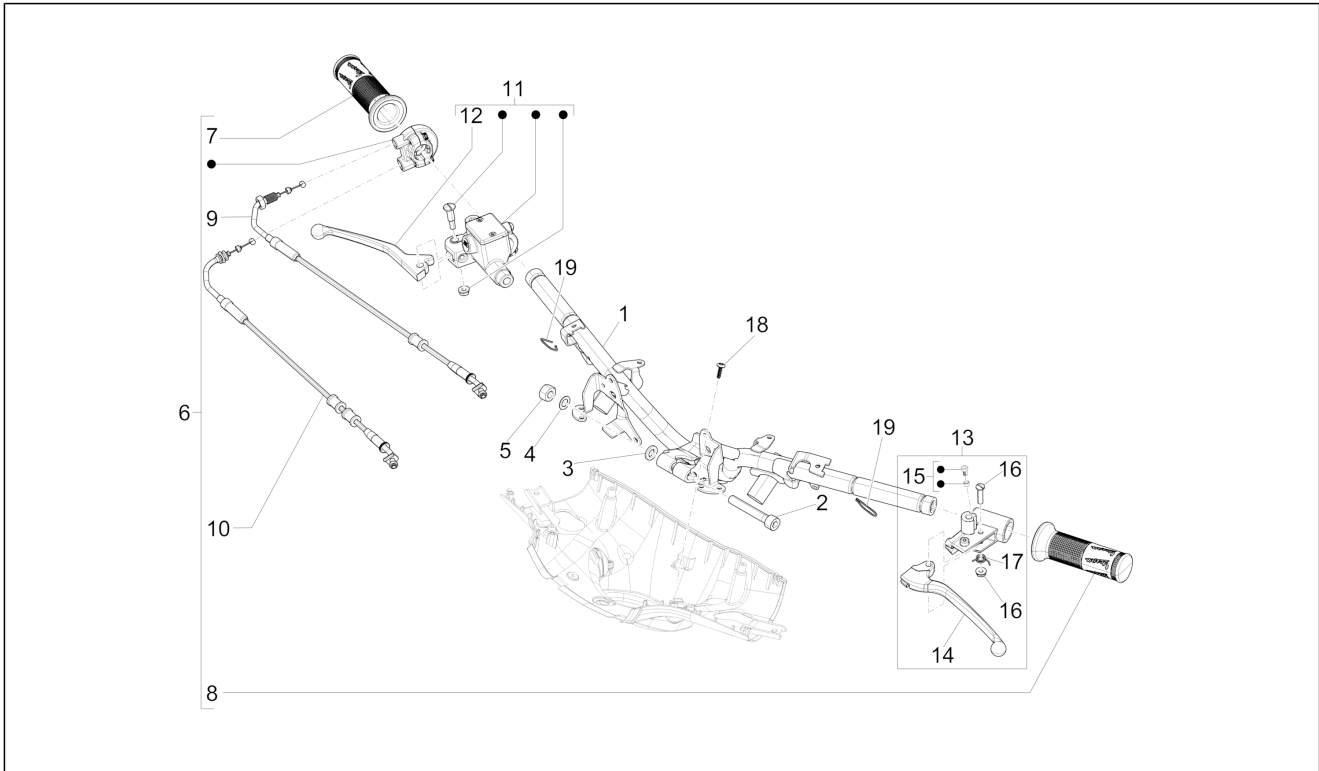

Vespa Primavera 150
EVPR000EX5 Vespa Primavera 150 4T 3V IGET ABS-NOABS
E2-E3-E4 2016 - 2019 (APAC)

Chassis prefix: RP8M8222, RP8M8221,
RP8M8241, RP8M8242
Engine prefix: M828M, M826M, M82CM,
M82GM

Group	Handlebars/Steering
Code	03.06
Description	Handlebars - Master cil.
Service	1

Pos.	Code	Description	Qty	Variants
				Model version:No ABS Version[NO ABS] Country:Indonesia[ID] Colour:White[544] Model version:ABS Version[ABS] Country:Taiwan[TN] Colour:Midnight Blue[222/A] Model version:ABS Version[ABS] Country:Taiwan[TN] Colour:Silk grey[701/C] Model version:ABS Version[ABS] Country:Taiwan[TN] Colour:DRAGON RED[894] Model version:ABS Version[ABS] Country:Taiwan[TN] Colour:BLACK[79/A] Model version:ABS Version[ABS] Country:Taiwan[TN] Colour:Midnight Blue[222/A] Country:China[CN] Model version:ABS Version[ABS] Colour:Midnight Blue[222/A] Model version:No ABS Version[NO ABS] Country:Indonesia[ID] Colour:Midnight Blue[222/A] Country:Taiwan[TN] Model version:ABS Version[ABS] Colour:Silk grey[701/C] Model version:ABS Version[ABS] Country:China[CN] Colour:Light Blue 70° (VN)[434] Country:Taiwan[TN] Model version:70° Version[70°] ABS Version[ABS] Colour:Brown[135/A] Country:Australia[AU] Model version:ABS Version[ABS] Colour:Brown[135/A] Country:China[CN] Model version:ABS Version[ABS]