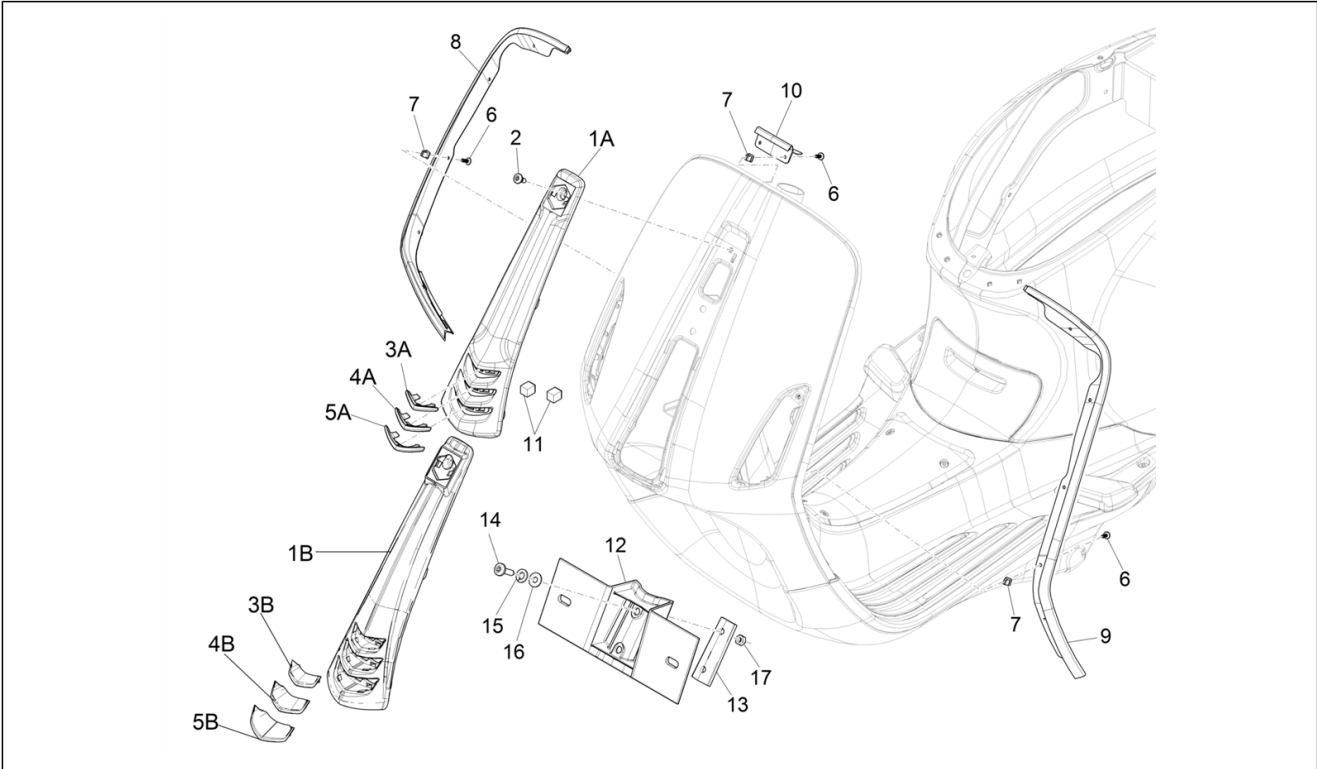

Vespa Primavera 150
EVPR000EX5 Vespa Primavera 150 4T 3V IGET ABS-NOABS
E2-E3-E4 2016 - 2019 (APAC)

Chassis prefix: RP8M8222, RP8M8221,
RP8M8241, RP8M8242
Engine prefix: M828M, M826M, M82CM,
M82GM

Group	Frame - Plastic parts - Coachwork
Code	02.26
Description	Front shield
Service	1

Pos.	Code	Description	Qty	Variants
				Model version:ABS Version[ABS] Country:Thailand[TH] Colour:Beige unique 518/A[518/A] Model version:ABS Version[ABS] Country:Thailand[TH] Colour:White[544] Model version:ABS Version[ABS] Country:Australia[AU] Colour:Silk grey[701/C] Model version:ABS Version[ABS] Country:Australia[AU] Colour:Beige unique 518/A[518/A] Model version:ABS Version[ABS] Country:Export Version[EX] Colour:White[544] Model version:ABS Version[ABS] Country:Taiwan[TN] Colour:White[544] Model version:ABS Version[ABS] Yacht club version[YC] Country:Thailand[TH] Colour:DRAGON RED[894] Model version:ABS Version[ABS] Country:Japan[JP] Colour:Midnight Blue[222/A] Model version:ABS Version[ABS] Country:Australia[AU] Colour:DRAGON RED[894] Model version:ABS Version[ABS] Country:Australia[AU] Colour:BLACK[79/A] Model version:ABS Version[ABS] Country:Japan[JP] Colour:Brown 140/A[140/A] Model version:ABS Version[ABS] 50° Version[50] Country:Taiwan[TN] Colour:Brown 140/A[140/A] Model version:ABS Version[ABS] 50° Version[50] Country:Thailand[TH]