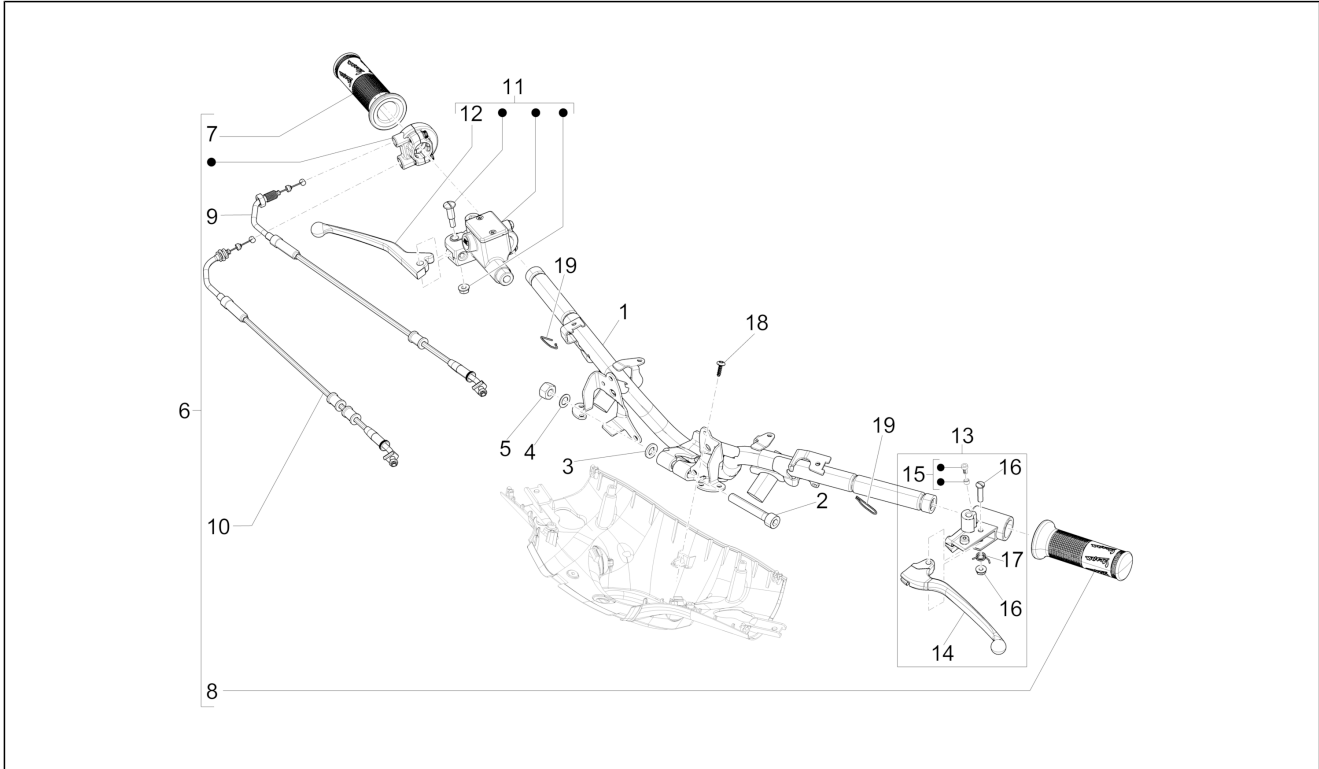

Vespa Primavera 150
EVPR000EX5 Vespa Primavera 150 4T 3V IGET ABS-NOABS
E2-E3-E4 2016 - 2019 (APAC)

Chassis prefix: RP8M8222, RP8M8221,
RP8M8241, RP8M8242
Engine prefix: M828M, M826M, M82CM,
M82GM

Group	Handlebars/Steering
Code	03.06
Description	Handlebars - Master cil.
Service	1

Pos.	Code	Description	Qty	Variants
				Colour:Midnight Blue[222/A] Model version:ABS Version[ABS] Country:Taiwan[TN] Colour:Silk grey[701/C] Model version:ABS Version[ABS] Country:Taiwan[TN] Colour:DRAGON RED[894] Model version:ABS Version[ABS] Country:Taiwan[TN] Colour:BLACK[79/A] Model version:ABS Version[ABS] Country:Taiwan[TN] Colour:Midnight Blue[222/A] Country:China[CN] Model version:ABS Version[ABS] Colour:Midnight Blue[222/A] Model version:No ABS Version[NO ABS] Country:Indonesia[ID] Colour:Midnight Blue[222/A] Country:Taiwan[TN] Model version:ABS Version[ABS] Colour:Silk grey[701/C] Model version:ABS Version[ABS] Country:China[CN] Colour:Light Blue 70° (VN)[434] Country:Taiwan[TN] Model version:70° Version[70°] ABS Version[ABS] Colour:Brown[135/A] Country:Australia[AU] Model version:ABS Version[ABS] Colour:Brown[135/A] Country:China[CN] Model version:ABS Version[ABS] Colour:Brown[135/A] Model version:No ABS Version[NO ABS] Country:Indonesia[ID] Colour:Competition Black[98/A] Country:Australia[AU]