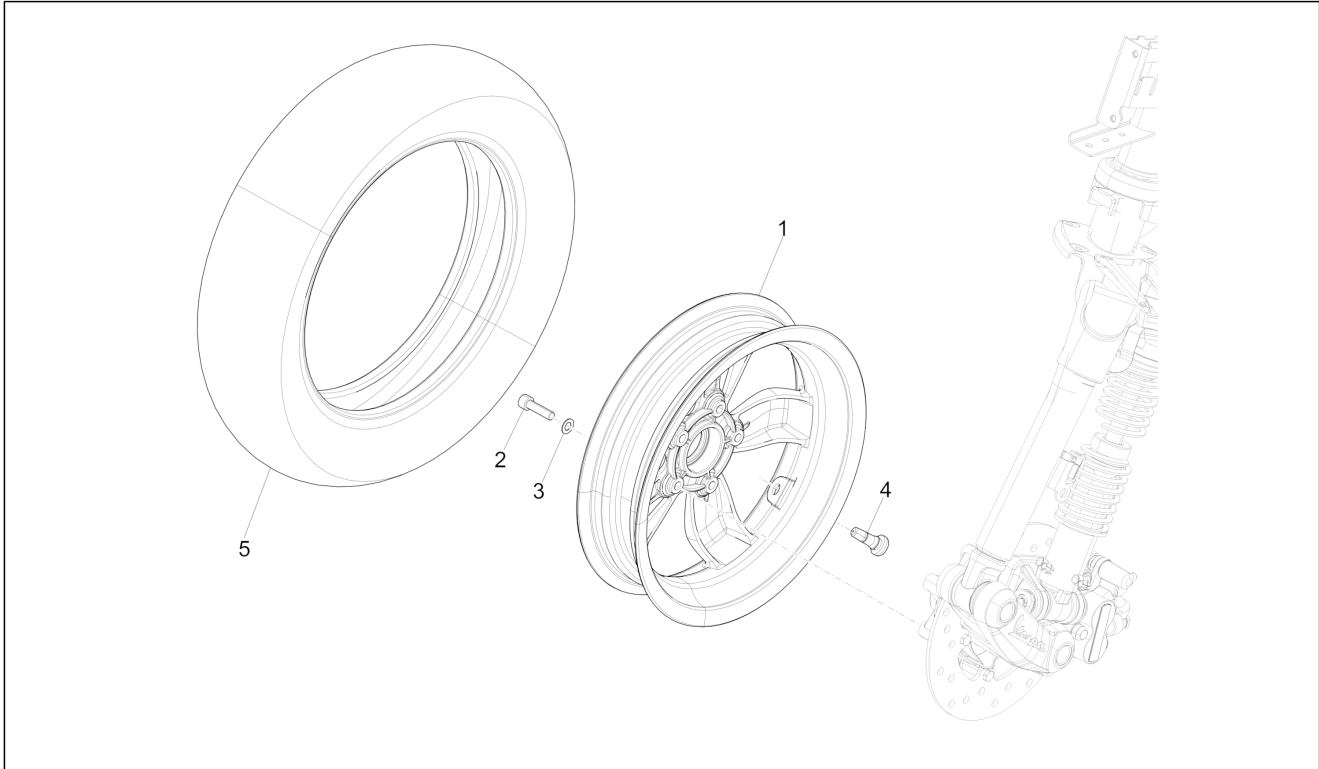

Group	Suspensions - Wheels
Code	04.11
Description	Front wheel
Service	1

Pos.	Code	Description	Qty	Variants
				Colour:Beige unique 518/A[518/A] Model version:ABS Version[ABS] Country:Taiwan[TN] Colour:BLACK[79/A] Model version:ABS Version[ABS] Country:Australia[AU] Colour:White[544] Model version:ABS Version[ABS] Country:Japan[JP] Colour:Midnight Blue[222/A] Model version:ABS Version[ABS] Country:Japan[JP] Colour:Silk grey[701/C] Model version:ABS Version[ABS] Country:Japan[JP] Colour:Light blue 294/A[294/A] Model version:ABS Version[ABS] 50° Version[50] Country:Taiwan[TN] Colour:Light blue 294/A[294/A] Model version:ABS Version[ABS] 50° Version[50] Country:Thailand[TH] Colour:Light blue 294/A[294/A] Model version:ABS Version[ABS] 50° Version[50] Country:Indonesia[ID] Colour:Light blue 294/A[294/A] Model version:ABS Version[ABS] 50° Version[50] Country:Export Version[EX] Colour:Light blue 294/A[294/A] Model version:ABS Version[ABS] 50° Version[50] Country:China[CN] Colour:Light blue 294/A[294/A] Model version:ABS Version[ABS] 50° Version[50] Country:Australia[AU] Colour:D05 - Blue glossy VN[D05] Model version:ABS Version[ABS] Country:Thailand[TH] Colour:White[544] Model version:ABS Version[ABS]