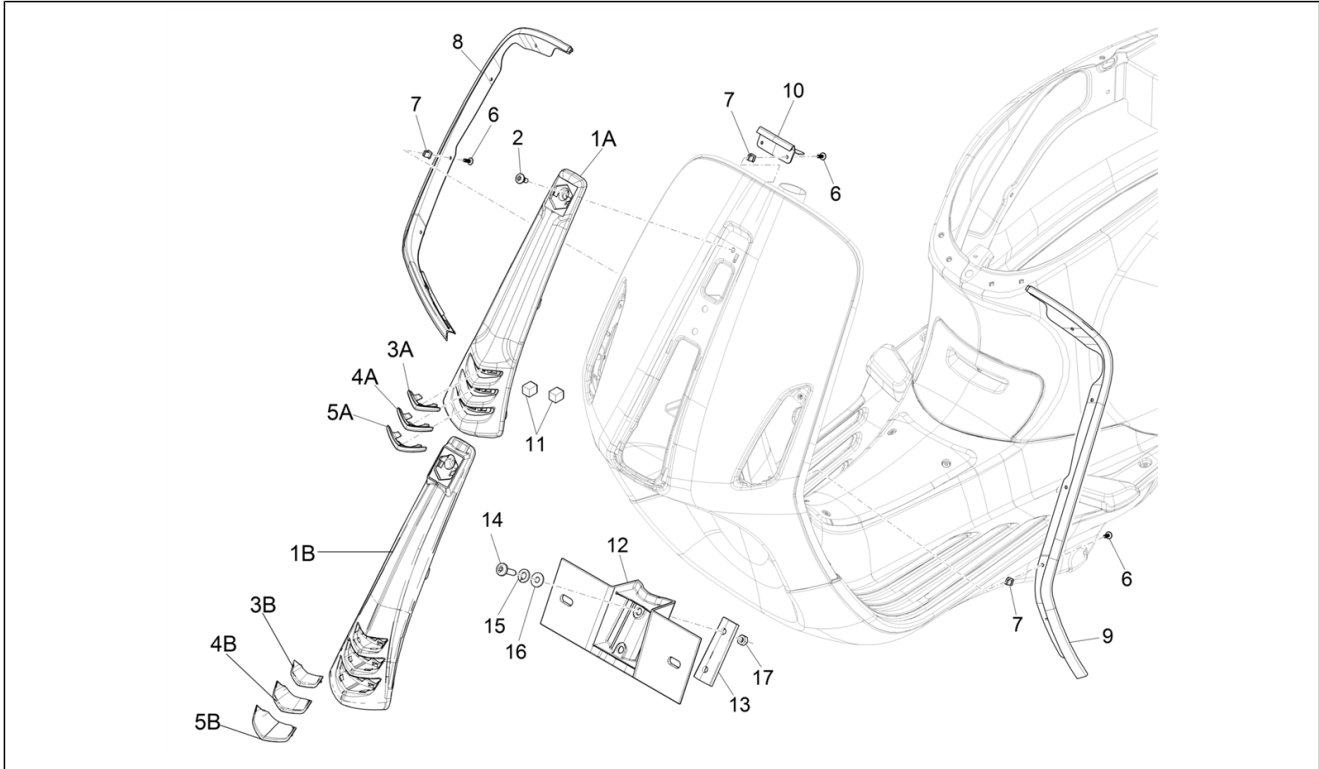

Group	Frame - Plastic parts - Coachwork
Code	02.26
Description	Front shield
Service	1

Pos.	Code	Description	Qty	Variants
				Model version:ABS Version[ABS] Colour:White[544] Country:Australia[AU] Model version:ABS Version[ABS] Colour:White[544] Model version:ABS Version[ABS] Country:Taiwan[TN] Colour:White[544] Model version:No ABS Version[NO ABS] Country:Indonesia[ID] Colour:White[544] Country:China[CN] Model version:ABS Version[ABS] Colour:White[544] Model version:ABS Version[ABS] Country:Indonesia[ID] Colour:White[544] Model version:ABS Version[ABS] Country:Export Version[EX] Colour:White[544] Model version:ABS Version[ABS] Country:China[CN] Colour:White[544] Model version:ABS Version[ABS] Country:Japan[JP] Colour:White[544] Model version:ABS Version[ABS] Country:Australia[AU] Colour:White[544] Model version:ABS Version[ABS] Country:Thailand[TH] Colour:White[544] Model version:ABS Version[ABS] Country:Indonesia[ID]
1A		Painted steering cover	1	Colour:DRAGON RED[894] Country:China[CN] Model version:ABS Version[ABS]