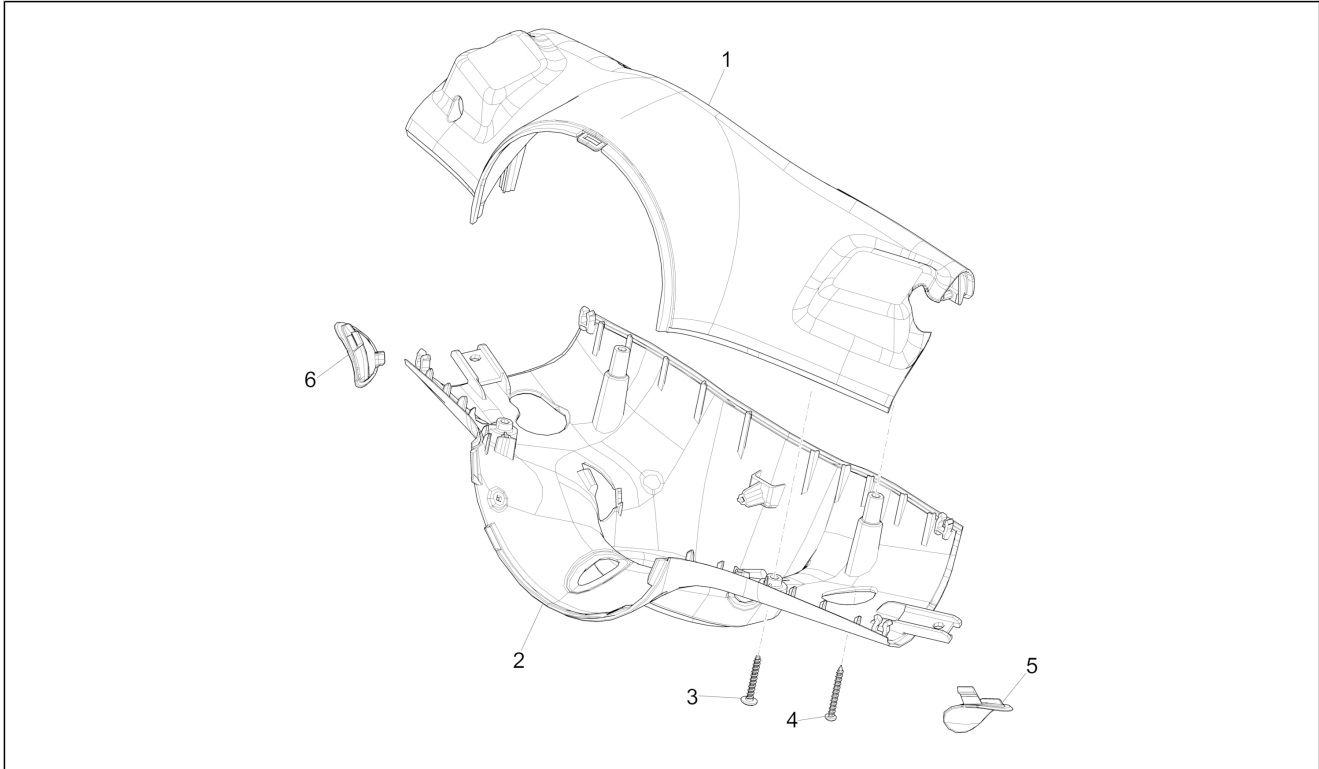

Group	Handlebars/Steering
Code	03.01
Description	Handlebars coverages
Service	1

Pos.	Code	Description	Qty	Variants
				Country:China[CN] Colour:Light blue 294/A[294/A] Model version:ABS Version[ABS] 50° Version[50] Country:Australia[AU]
6		RH plug	1	Colour:Beige unique 518/A[518/A] Model version:ABS Version[ABS] Country:Indonesia[ID] Colour:Beige unique 518/A[518/A] Model version:ABS Version[ABS] Country:Japan[JP] Colour:Beige unique 518/A[518/A] Model version:ABS Version[ABS] Country:Australia[AU] Colour:Beige unique 518/A[518/A] Model version:ABS Version[ABS] Country:Thailand[TH] Colour:Beige unique 518/A[518/A] Model version:ABS Version[ABS] Country:Export Version[EX] Colour:Beige unique 518/A[518/A] Model version:ABS Version[ABS] Country:China[CN] Colour:Beige unique 518/A[518/A] Model version:ABS Version[ABS] Country:Taiwan[TN]
6		RH plug	1	Colour:Matte red - RW[RW] Model version:ABS Version[ABS] "Sport" version[S] Country:Thailand[TH]
6		RH plug	1	Colour:Competition Black[98/A] Country:China[CN] Model version:ABS Version[ABS] Colour:Competition Black[98/A] Model version:No ABS Version[NO ABS] Country:Indonesia[ID] Colour:BLACK[79/A] Model version:ABS Version[ABS] Country:Taiwan[TN]