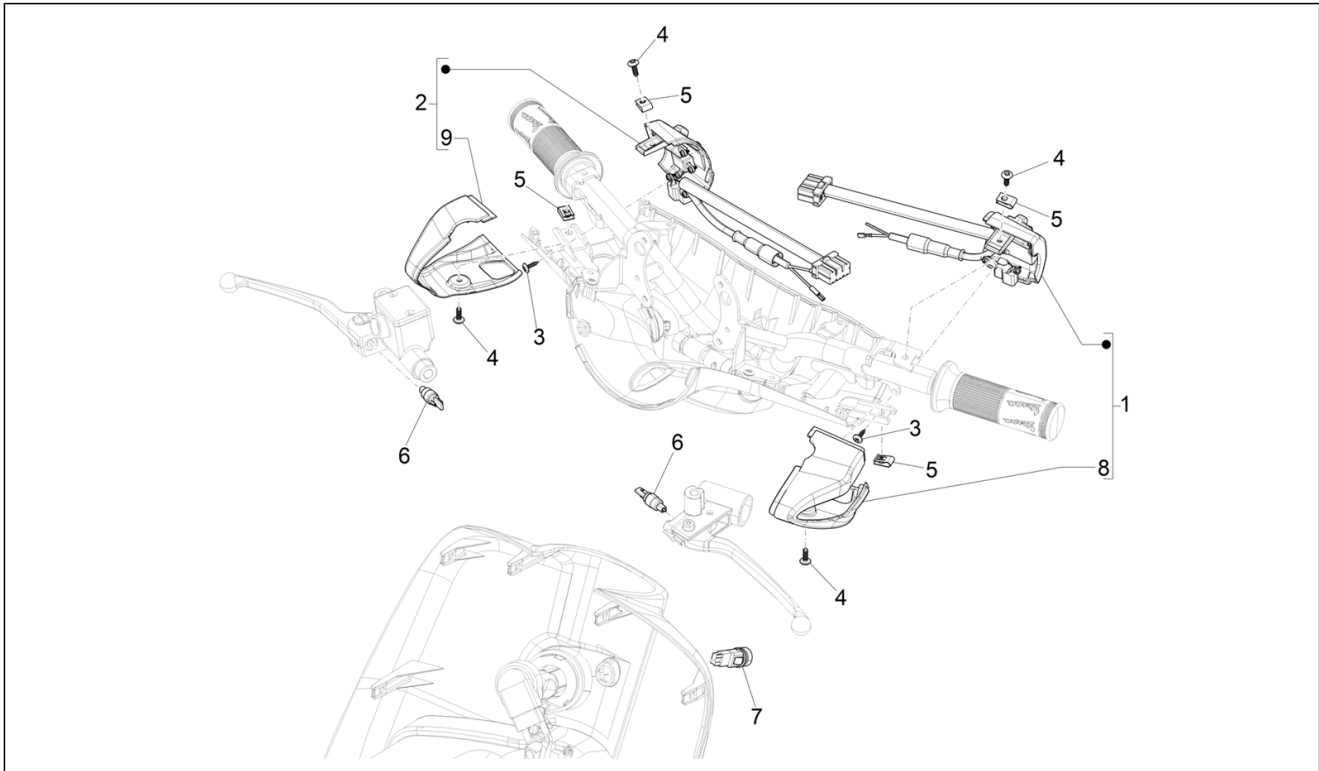

Group	Electrical system
Code	06.01
Description	Selectors - Switches - Buttons
Service	1

Pos.	Code	Description	Qty	Variants
				Colour:White[544] Model version:ABS Version[ABS] Country:Export Version[EX] Colour:BLACK[79/A] Model version:ABS Version[ABS] Country:Export Version[EX] Colour:White[544] Model version:ABS Version[ABS] Country:Thailand[TH] Colour:Midnight Blue[222/A] Model version:ABS Version[ABS] Country:Export Version[EX] Colour:Silk grey[701/C] Model version:ABS Version[ABS] Country:Thailand[TH] Colour:DRAGON RED[894] Model version:ABS Version[ABS] Country:Thailand[TH] Colour:White[544] Model version:ABS Version[ABS] Country:Taiwan[TN] Colour:Competition Black[98/A] Model version:ABS Version[ABS] Country:Thailand[TH] Colour:Beige unique 518/A[518/A] Model version:ABS Version[ABS] Country:Thailand[TH] Colour:White[544] Model version:ABS Version[ABS] Country:Australia[AU] Colour:Silk grey[701/C] Model version:ABS Version[ABS] Country:Australia[AU] Colour:Beige unique 518/A[518/A] Model version:ABS Version[ABS] Country:Export Version[EX] Colour:White[544] Model version:ABS Version[ABS]