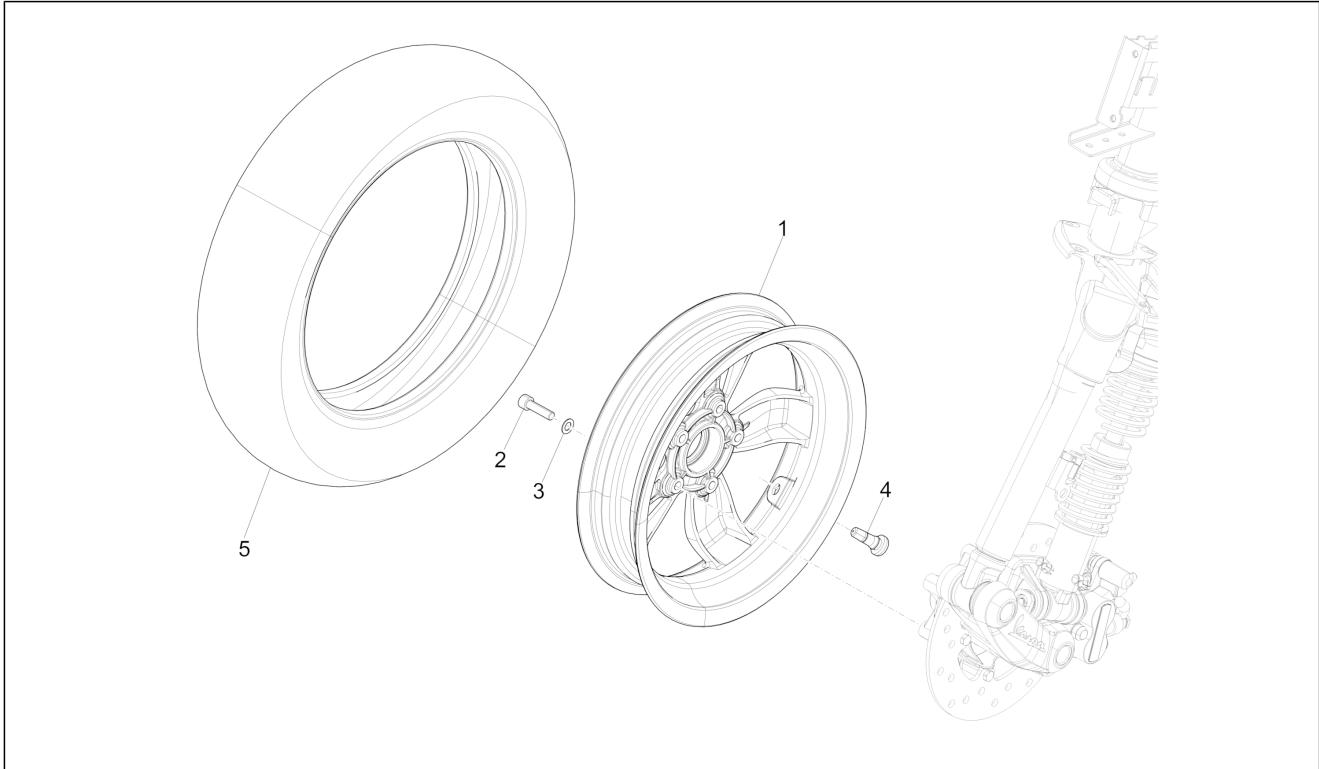

Vespa Primavera 150
EVPR000EX5 Vespa Primavera 150 4T 3V IGET ABS-NOABS
E2-E3-E4 2016 - 2019 (APAC)

Chassis prefix: RP8M8222, RP8M8221,
RP8M8241, RP8M8242
Engine prefix: M828M, M826M, M82CM,
M82GM

Group	Suspensions - Wheels
Code	04.11
Description	Front wheel
Service	1

Pos.	Code	Description	Qty	Variants
				Country:China[CN] Colour:Midnight Blue[222/A] Model version:ABS Version[ABS] Country:China[CN] Colour:Midnight Blue[222/A] Model version:ABS Version[ABS] Country:Taiwan[TN] Colour:DRAGON RED[894] Model version:ABS Version[ABS] Country:Taiwan[TN] Colour:Silk grey[701/C] Model version:ABS Version[ABS] Country:Taiwan[TN] Colour:BLACK[79/A] Model version:ABS Version[ABS] Country:Taiwan[TN] Colour:Beige unique 518/A[518/A] Model version:ABS Version[ABS] Country:Taiwan[TN] Colour:BLACK[79/A] Model version:ABS Version[ABS] Country:Australia[AU] Colour:White[544] Model version:ABS Version[ABS] Country:Japan[JP] Colour:Midnight Blue[222/A] Model version:ABS Version[ABS] Country:Japan[JP] Colour:Silk grey[701/C] Model version:ABS Version[ABS] Country:Japan[JP] Colour:D05 - Blue glossy VN[D05] Model version:ABS Version[ABS] Country:Thailand[TH] Colour:White[544] Model version:ABS Version[ABS] Country:Indonesia[ID] Colour:BLACK[79/A]