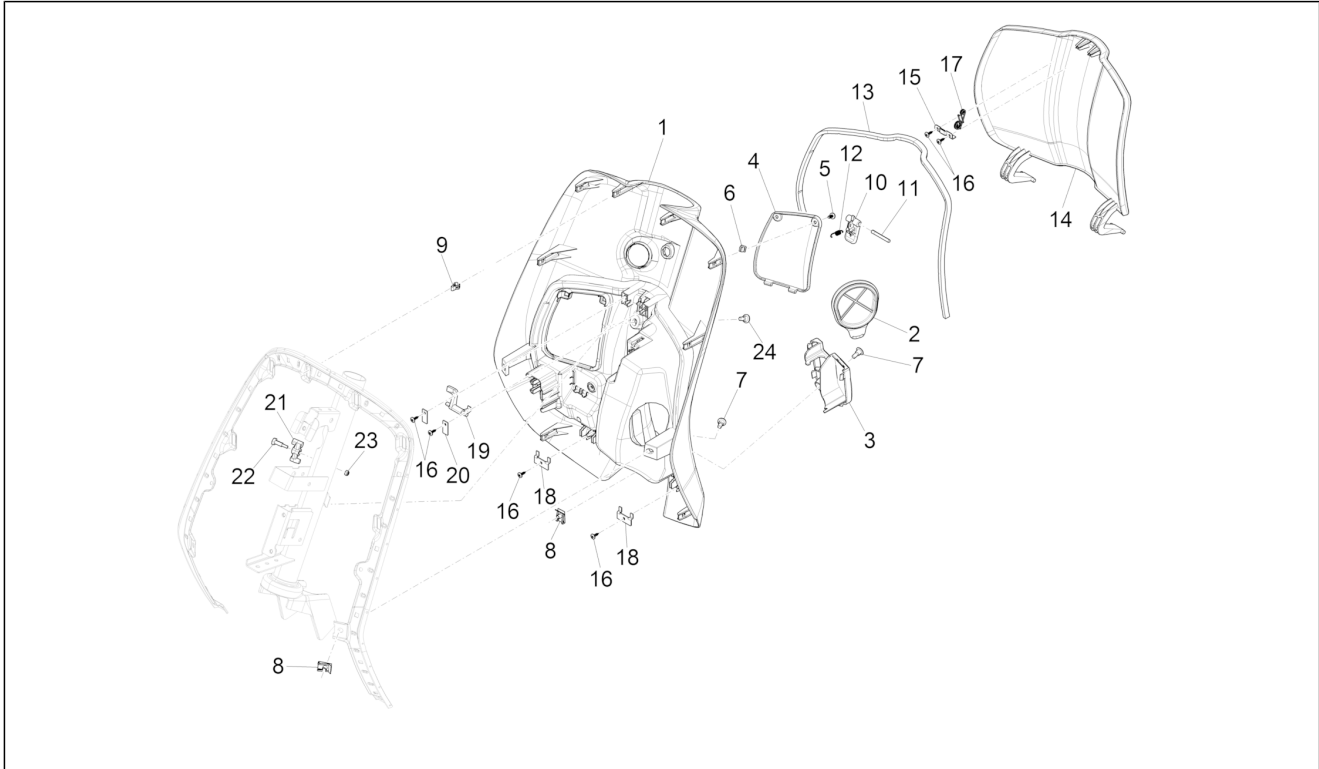

Group	Frame - Plastic parts - Coachwork
Code	02.30
Description	Front glove-box - Knee-guard panel
Service	1

Pos.	Code	Description	Qty	Variants
				Colour:Beige unique 518/A[518/A] Model version:ABS Version[ABS] Country:Thailand[TH] Colour:Beige unique 518/A[518/A] Model version:ABS Version[ABS] Country:China[CN] Colour:Beige unique 518/A[518/A] Model version:ABS Version[ABS] Country:Taiwan[TN]
15		Square	1	
16		Self tapping screw	6	
17		Spring	1	
18		Door fixing bracket	2	
19		Lockup hook door	1	
20		Plate	2	
21		Lever assembly	1	
22		Special screw	1	
23		Self locking nut	1	
24		screw	1