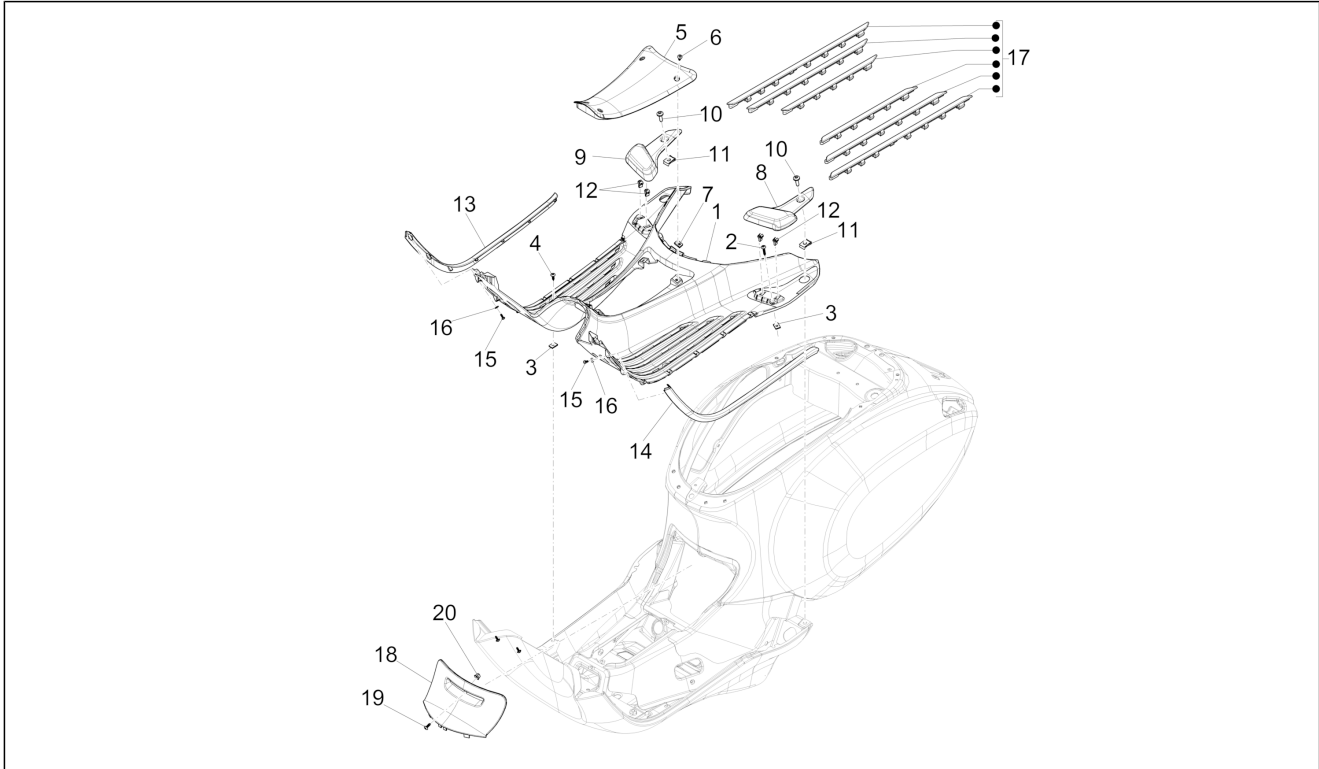

Group	Frame - Plastic parts - Coachwork
Code	02.31
Description	Central cover - Footrests
Service	1

Pos.	Code	Description	Qty	Variants
				Country:Australia[AU] Model version:ABS Version[ABS] Colour:Brown[135/A] Country:China[CN] Model version:ABS Version[ABS] Colour:Brown[135/A] Model version:No ABS Version[NO ABS] Country:Indonesia[ID] Colour:Competition Black[98/A] Country:Australia[AU] Model version:ABS Version[ABS] Colour:Competition Black[98/A] Model version:ABS Version[ABS] Country:Export Version[EX] Colour:Competition Black[98/A] Country:Taiwan[TN] Model version:ABS Version[ABS] Colour:DRAGON RED[894] Country:Australia[AU] Model version:ABS Version[ABS] Colour:DRAGON RED[894] Model version:ABS Version[ABS] Country:Export Version[EX] Colour:DRAGON RED[894] Country:Taiwan[TN] Model version:ABS Version[ABS] Colour:Light Blue 70° (VN)[434] Country:Export Version[EX] Model version:70° Version[70°] ABS Version[ABS] Colour:Midnight Blue[222/A] Country:Australia[AU] Model version:ABS Version[ABS] Colour:White[544] Model version:No ABS Version[NO ABS] Country:Indonesia[ID] Colour:White[544] Country:China[CN] Model version:ABS Version[ABS]