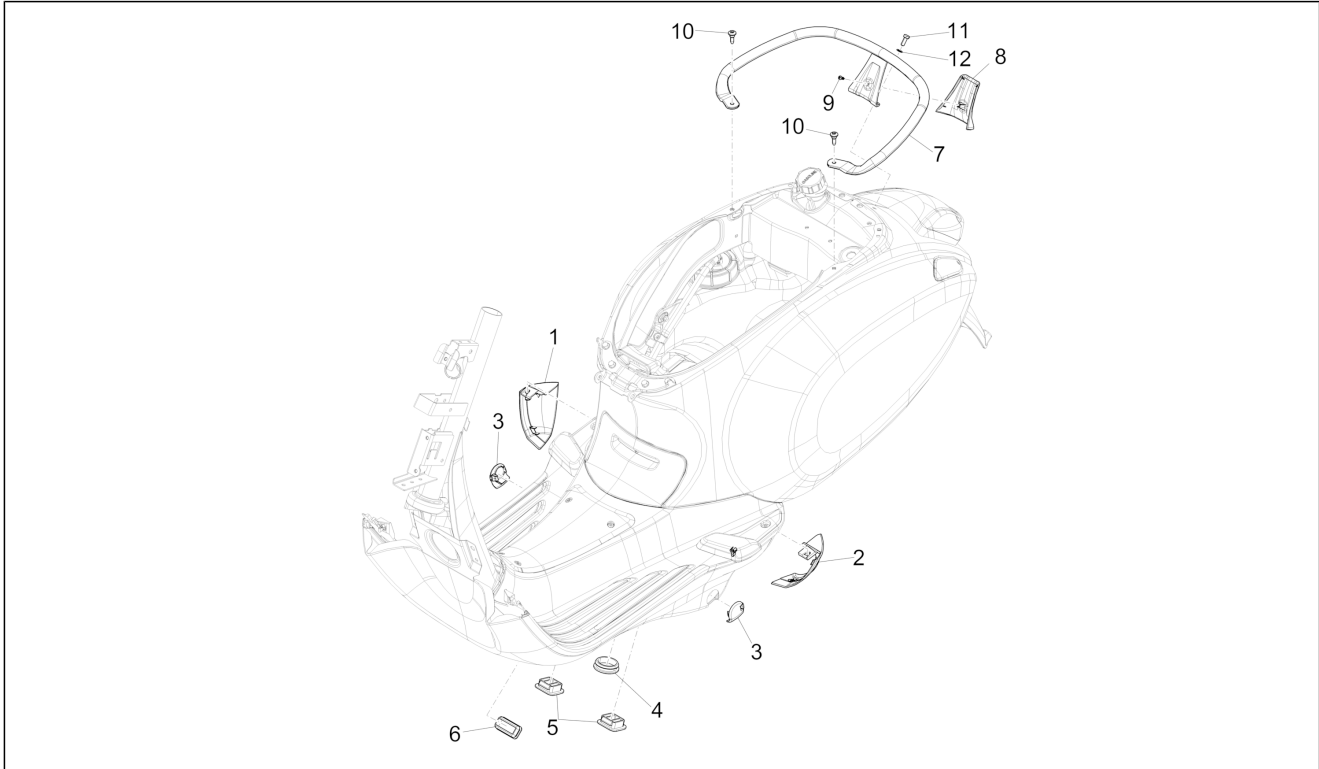

Vespa Primavera 150
EVPR000EX5 Vespa Primavera 150 4T 3V IGET ABS-NOABS
E2-E3-E4 2016 - 2019 (APAC)

Chassis prefix: RP8M8222, RP8M8221,
RP8M8241, RP8M8242
Engine prefix: M828M, M826M, M82CM,
M82GM

Group	Frame - Plastic parts - Coachwork
Code	02.32
Description	Side cover - Spoiler
Service	1

Pos.	Code	Description	Qty	Variants
				Model version:ABS Version[ABS] Country:Japan[JP] Colour:BLACK[79/A] Model version:ABS Version[ABS] Country:Export Version[EX] Colour:BLACK[79/A] Model version:ABS Version[ABS] Country:Thailand[TH] Colour:BLACK[79/A] Model version:ABS Version[ABS] Country:Indonesia[ID] Colour:BLACK[79/A] Model version:ABS Version[ABS] Country:Australia[AU] Colour:Competition Black[98/A] Model version:ABS Version[ABS] Country:Thailand[TH] Colour:BLACK[79/A] Model version:ABS Version[ABS] Country:Japan[JP] Colour:BLACK[79/A] Model version:ABS Version[ABS] Country:Taiwan[TN] Colour:BLACK[79/A] Model version:ABS Version[ABS] Country:Australia[AU] Colour:BLACK[79/A] Model version:ABS Version[ABS] Country:China[CN] Colour:BLACK[79/A] Model version:ABS Version[ABS] "Sport" version[S] Country:Thailand[TH]
1		Right-hand spoiler terminal	1	Country:Taiwan[TN] [RI]Export Version[EX] Model version:70° Version[70°] Colour:Light Blue 70° (VN)[434] Country:Taiwan[TN] Model version:70° Version[70°] ABS Version[ABS]