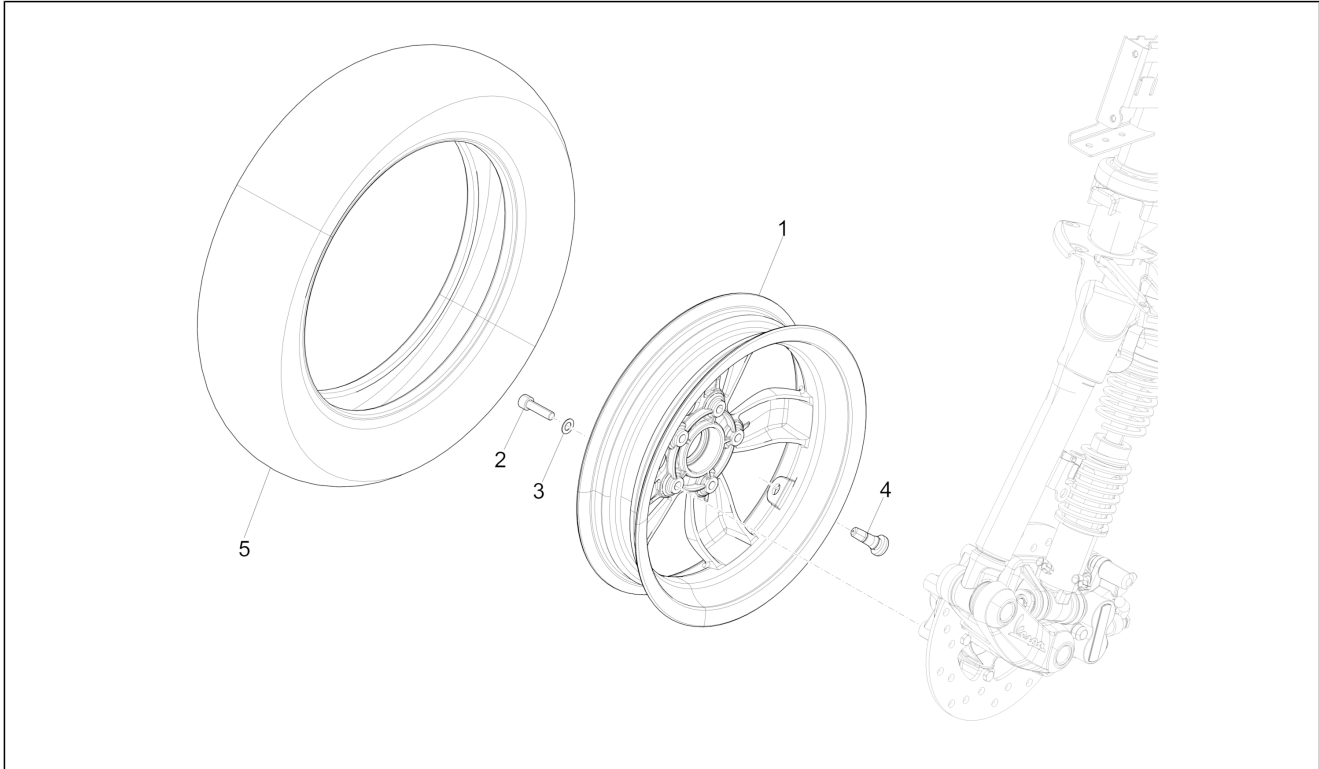

Group	Suspensions - Wheels
Code	04.11
Description	Front wheel
Service	1

Pos.	Code	Description	Qty	Variants
				Model version: ABS Version[ABS] Country: China[CN] Colour: White[544] Model version: ABS Version[ABS] Country: China[CN] Colour: DRAGON RED[894] Model version: ABS Version[ABS] Country: China[CN]
2		screw M8x35	5	Colour: White[544] Model version: ABS Version[ABS] "Sport" version[S] Country: Thailand[TH] Colour: BLACK[79/A] Model version: ABS Version[ABS] "Sport" version[S] Country: Thailand[TH] Colour: Matte red - RW[RW] Model version: ABS Version[ABS] "Sport" version[S] Country: Thailand[TH]
2		screw M8x30	5	Colour: Midnight Blue[222/A] Model version: ABS Version[ABS] Country: Export Version[EX] Colour: Silk grey[701/C] Model version: ABS Version[ABS] Country: Australia[AU] Colour: Silk grey[701/C] Model version: ABS Version[ABS] Country: Taiwan[TN] Colour: Brown[135/A] Model version: ABS Version[ABS] Country: Export Version[EX] Colour: Brown[135/A] Country: Taiwan[TN] Model version: ABS Version[ABS] Colour: Competition Black[98/A] Country: China[CN] Model version: ABS Version[ABS] Colour: Competition Black[98/A] Model version: No ABS Version[NO ABS]