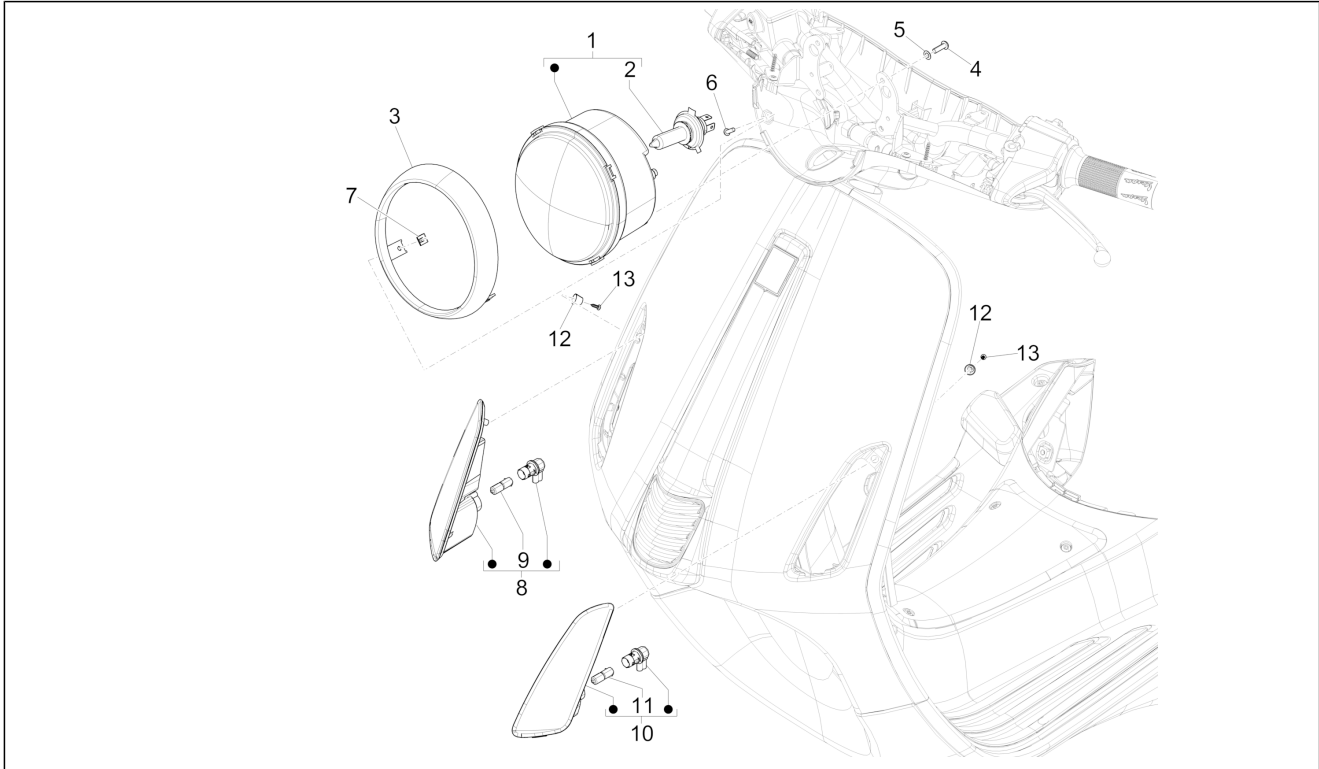

Vespa Primavera 150
EVPR000EX5 Vespa Primavera 150 4T 3V IGET ABS-NOABS
E2-E3-E4 2016 - 2019 (APAC)

Chassis prefix: RP8M8222, RP8M8221,
RP8M8241, RP8M8242
Engine prefix: M828M, M826M, M82CM,
M82GM

Group	Electrical system
Code	06.03
Description	Front headlamps - Turn signal lamps
Service	1

Pos.	Code	Description	Qty	Variants
				Model version:ABS Version[ABS] Colour:Brown[135/A] Country:China[CN] Model version:ABS Version[ABS] Colour:Brown[135/A] Model version:No ABS Version[NO ABS] Country:Indonesia[ID] Colour:Competition Black[98/A] Country:Australia[AU] Model version:ABS Version[ABS] Colour:Competition Black[98/A] Model version:ABS Version[ABS] Country:Export Version[EX] Colour:Competition Black[98/A] Country:Taiwan[TN] Model version:ABS Version[ABS] Colour:DRAGON RED[894] Country:Australia[AU] Model version:ABS Version[ABS] Colour:DRAGON RED[894] Model version:ABS Version[ABS] Country:Export Version[EX] Colour:DRAGON RED[894] Country:Taiwan[TN] Model version:ABS Version[ABS] Colour:Light Blue 70° (VN)[434] Country:Export Version[EX] Model version:70° Version[70°] ABS Version[ABS] Colour:Midnight Blue[222/A] Country:Australia[AU] Model version:ABS Version[ABS] Colour:White[544] Model version:No ABS Version[NO ABS] Country:Indonesia[ID] Colour:White[544] Country:China[CN] Model version:ABS Version[ABS] Colour:Silk grey[701/C]