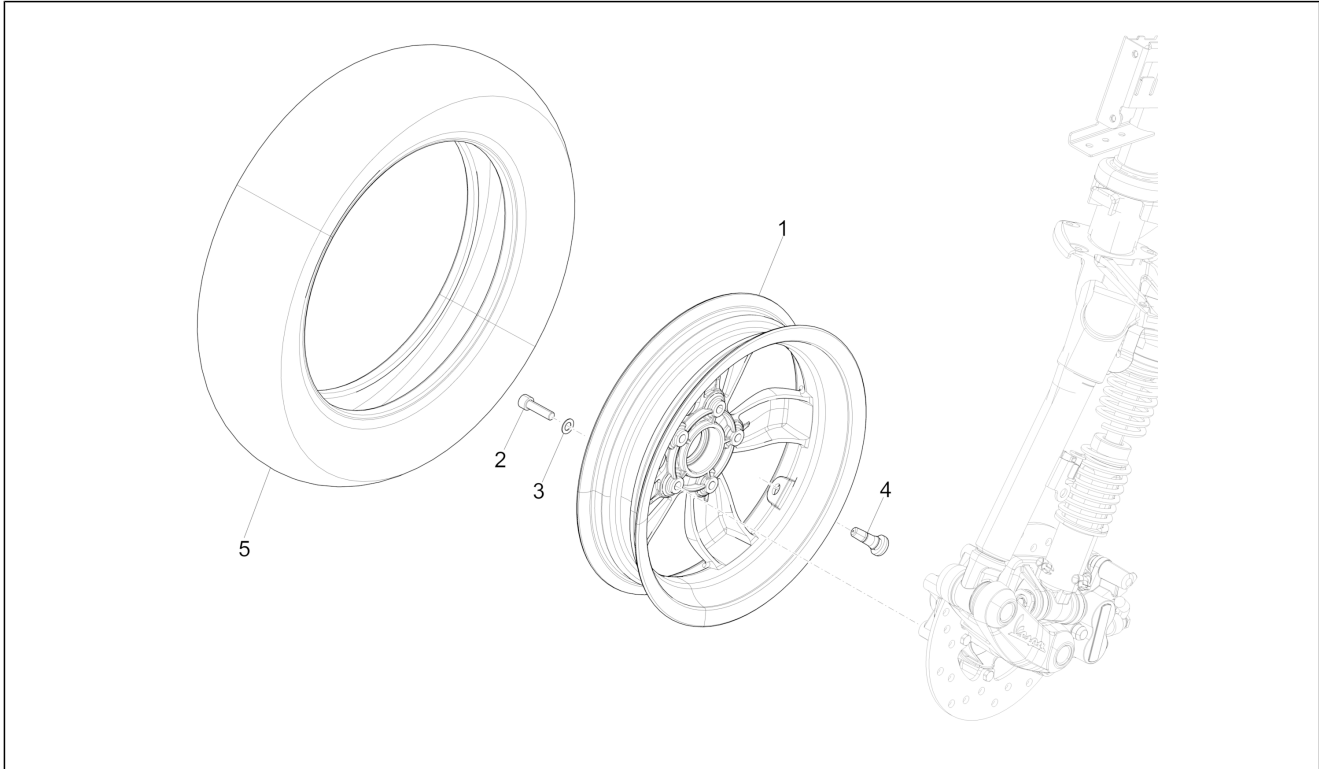

Vespa Primavera 150
EVPR000EX5 Vespa Primavera 150 4T 3V IGET ABS-NOABS
E2-E3-E4 2016 - 2019 (APAC)

Chassis prefix: RP8M8222, RP8M8221,
RP8M8241, RP8M8242
Engine prefix: M828M, M826M, M82CM,
M82GM

Group	Suspensions - Wheels
Code	04.11
Description	Front wheel
Service	1

Pos.	Code	Description	Qty	Variants
				Colour:DRAGON RED[894] Model version:ABS Version[ABS] Country:Indonesia[ID] Colour:BLACK[79/A] Model version:ABS Version[ABS] Country:Australia[AU] Colour:Competition Black[98/A] Model version:ABS Version[ABS] Country:Thailand[TH] Colour:Beige unique 518/A[518/A] Model version:ABS Version[ABS] Country:Thailand[TH] Colour:White[544] Model version:ABS Version[ABS] Country:Australia[AU] Colour:Silk grey[701/C] Model version:ABS Version[ABS] Country:Australia[AU] Colour:Beige unique 518/A[518/A] Model version:ABS Version[ABS] Country:Export Version[EX] Colour:White[544] Model version:ABS Version[ABS] Country:Taiwan[TN] Colour:White[544] Model version:ABS Version[ABS] Yacht club version[YC] Country:Thailand[TH] Colour:DRAGON RED[894] Model version:ABS Version[ABS] Country:Japan[JP] Colour:Midnight Blue[222/A] Model version:ABS Version[ABS] Country:Australia[AU] Colour:DRAGON RED[894] Model version:ABS Version[ABS] Country:Australia[AU] Colour:BLACK[79/A] Model version:ABS Version[ABS]