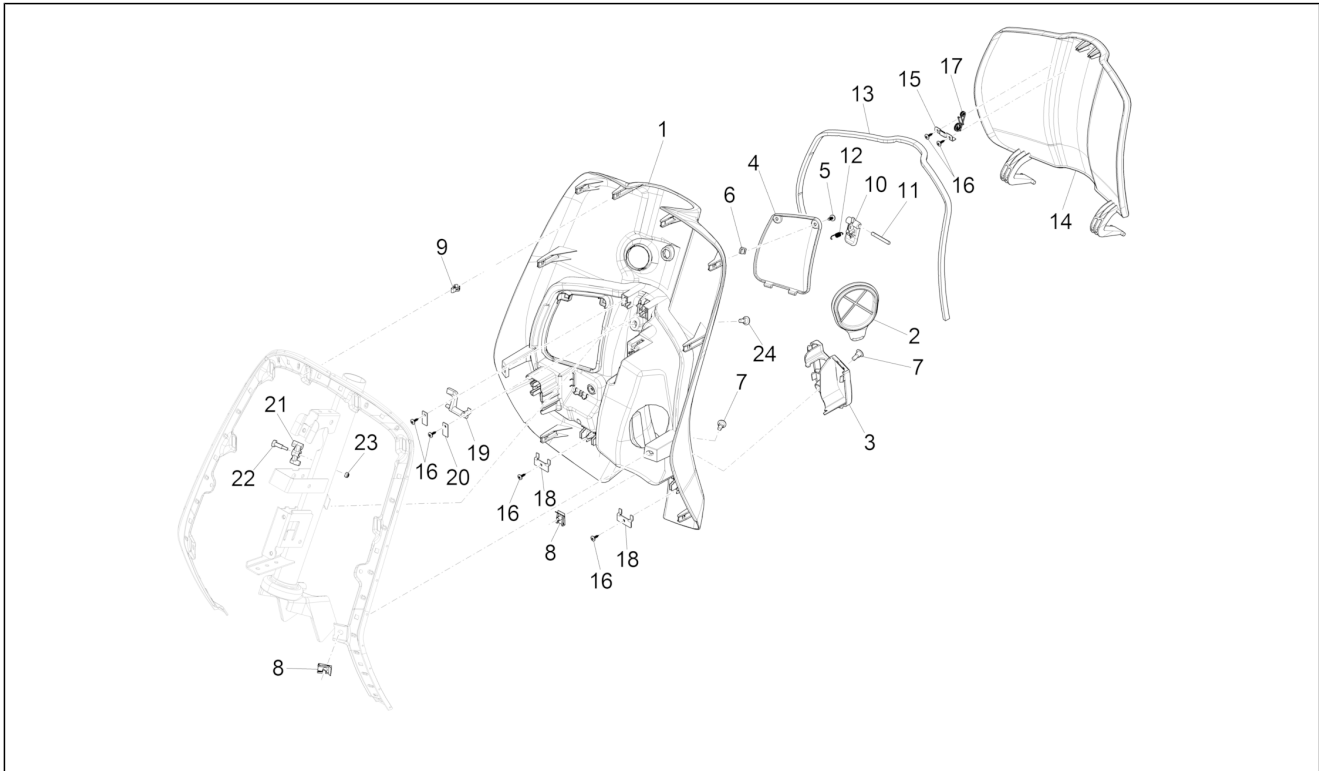

Group	Frame - Plastic parts - Coachwork
Code	02.30
Description	Front glove-box - Knee-guard panel
Service	1

Pos.	Code	Description	Qty	Variants
				Colour:White[544] Model version:ABS Version[ABS] Country:Thailand[TH] Colour:BLACK[79/A] Model version:ABS Version[ABS] Country:Thailand[TH] Colour:White[544] Model version:ABS Version[ABS] Country:Taiwan[TN] Colour:White[544] Model version:ABS Version[ABS] Country:Indonesia[ID] Colour:White[544] Model version:ABS Version[ABS] Country:Australia[AU] Colour:White[544] Model version:ABS Version[ABS] Country:Taiwan[TN] Colour:White[544] Model version:ABS Version[ABS] Yacht club version[YC] Country:Thailand[TH] Colour:White[544] Model version:ABS Version[ABS] Country:Japan[JP] Colour:White[544] Model version:ABS Version[ABS] Country:Indonesia[ID] Colour:White[544] Model version:ABS Version[ABS] Country:China[CN] Colour:White[544] Model version:ABS Version[ABS] "Sport" version[S] Country:Thailand[TH]
14		Painted top box flap	1	Colour:Silk grey[701/C] Model version:ABS Version[ABS] Country:Australia[AU] Colour:Silk grey[701/C]