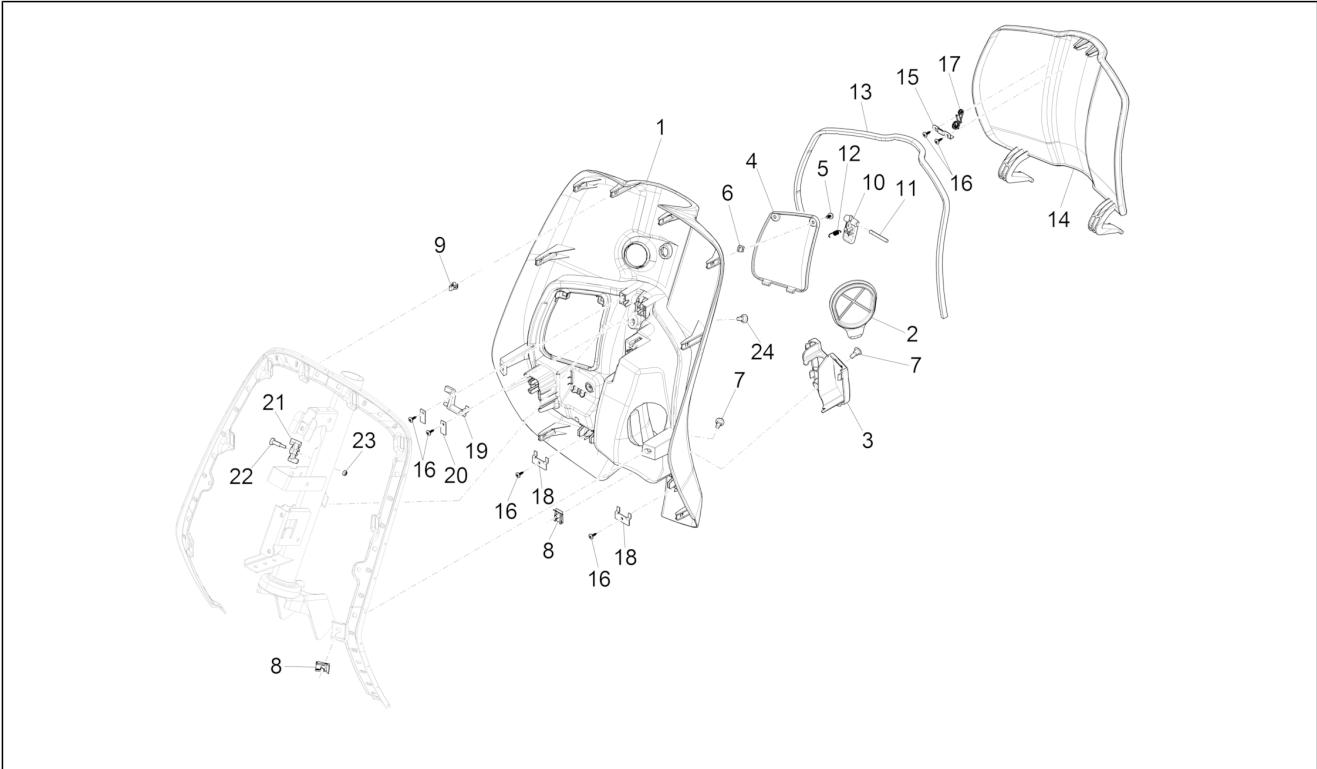

Vespa Primavera 150
EVPR000EX5 Vespa Primavera 150 4T 3V IGET ABS-NOABS
E2-E3-E4 2016 - 2019 (APAC)

Chassis prefix: RP8M8222, RP8M8221,
RP8M8241, RP8M8242
Engine prefix: M828M, M826M, M82CM,
M82GM

Group	Frame - Plastic parts - Coachwork
Code	02.30
Description	Front glove-box - Knee-guard panel
Service	1

Pos.	Code	Description	Qty	Variants
				Model version:ABS Version[ABS] Country:Indonesia[ID] Colour:Silk grey[701/C] Model version:ABS Version[ABS] Country:Indonesia[ID] Colour:[283/A] Model version:ABS Version[ABS] Country:Taiwan[TN] Colour:Midnight Blue[222/A] Model version:ABS Version[ABS] Country:Export Version[EX] Colour:DRAGON RED[894] Model version:ABS Version[ABS] Country:Export Version[EX] Colour:BLACK[79/A] Model version:ABS Version[ABS] Country:China[CN] Colour:White[544] Model version:ABS Version[ABS] Country:Export Version[EX] Colour:White[544] Model version:ABS Version[ABS] Country:China[CN] Colour:DRAGON RED[894] Model version:ABS Version[ABS] Country:China[CN] Colour:[283/A] Model version:ABS Version[ABS] Country:China[CN] Colour:BLACK[79/A] Model version:ABS Version[ABS] Country:Japan[JP] Colour:[283/A] Model version:ABS Version[ABS] Country:Japan[JP] Colour:White[544] Model version:ABS Version[ABS] Country:Japan[JP]