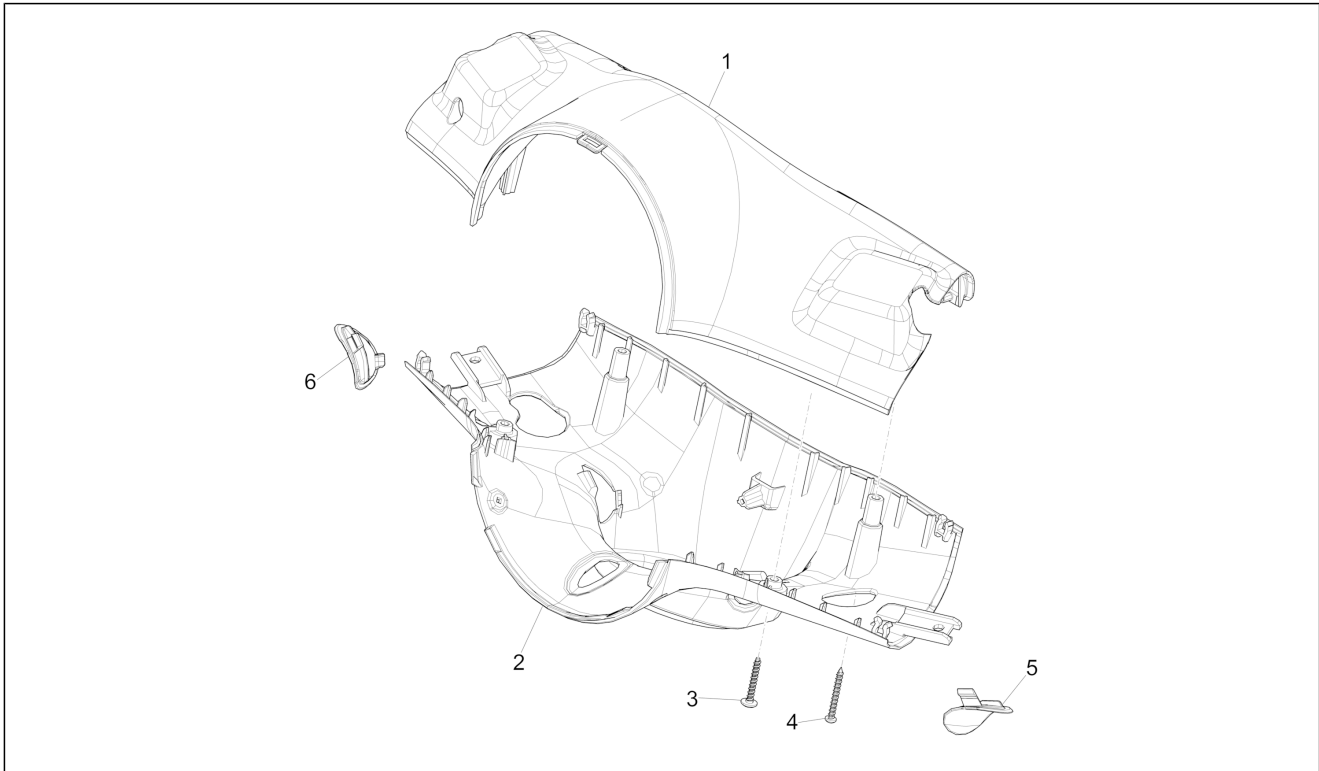

Group	Handlebars/Steering
Code	03.01
Description	Handlebars coverages
Service	1

Pos.	Code	Description	Qty	Variants
				Country:Japan[JP] Colour:BLACK[79/A] Model version:ABS Version[ABS] Country:Taiwan[TN] Colour:BLACK[79/A] Model version:ABS Version[ABS] Country:Australia[AU] Colour:BLACK[79/A] Model version:ABS Version[ABS] Country:China[CN] Colour:BLACK[79/A] Model version:ABS Version[ABS] "Sport" version[S] Country:Thailand[TH]
6		RH plug	1	Colour:Brown[135/A] Model version:ABS Version[ABS] Country:Export Version[EX] Colour:Brown[135/A] Model version:No ABS Version[NO ABS] Country:Indonesia[ID] Colour:Brown[135/A] Country:Taiwan[TN] Model version:ABS Version[ABS] Colour:Brown[135/A] Country:Australia[AU] Model version:ABS Version[ABS] Colour:Brown[135/A] Country:China[CN] Model version:ABS Version[ABS]
6		RH plug	1	Colour:Midnight Blue[222/A] Model version:ABS Version[ABS] Country:Export Version[EX] Colour:Midnight Blue[222/A] Model version:ABS Version[ABS] Country:Taiwan[TN] Colour:Midnight Blue[222/A] Country:China[CN] Model version:ABS Version[ABS]