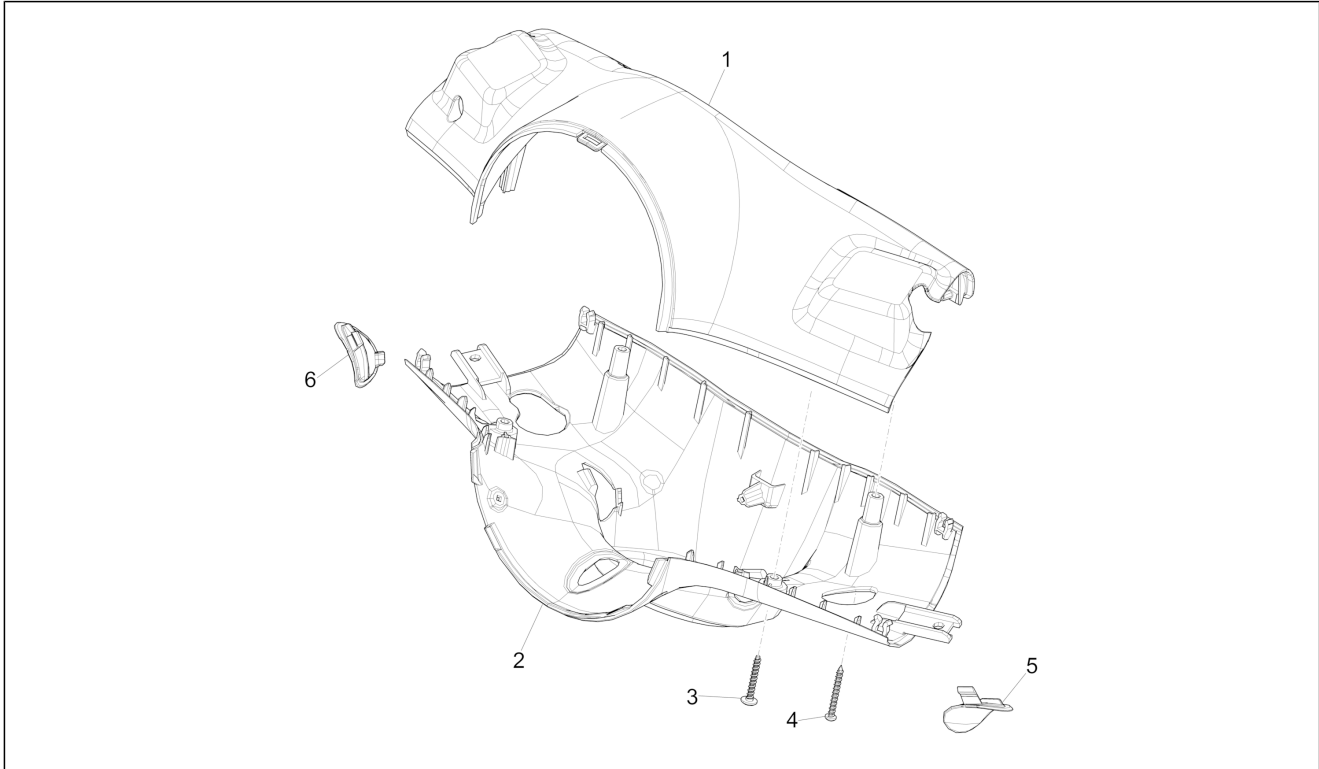

Group	Handlebars/Steering
Code	03.01
Description	Handlebars coverages
Service	1

Pos.	Code	Description	Qty	Variants
				Country:Australia[AU] Colour:White[544] Model version:ABS Version[ABS] Country:Taiwan[TN] Colour:White[544] Model version:ABS Version[ABS] Yacht club version[YC] Country:Thailand[TH] Colour:White[544] Model version:ABS Version[ABS] Country:Japan[JP] Colour:White[544] Model version:ABS Version[ABS] Country:Indonesia[ID] Colour:White[544] Model version:ABS Version[ABS] Country:China[CN] Colour:White[544] Model version:ABS Version[ABS] "Sport" version[S] Country:Thailand[TH]
1		Upper handlebar cover	1	Colour:Light Blue 70° (VN)[434] Country:Taiwan[TN] Model version:70° Version[70°] ABS Version[ABS] Colour:Light Blue 70° (VN)[434] Model version:No ABS Version[NO ABS] 70° Version[70°] Country:Indonesia[ID] Colour:Light Blue 70° (VN)[434] Country:Export Version[EX] Model version:70° Version[70°] ABS Version[ABS]
1		Upper handlebar cover	1	Colour:Brown 140/A[140/A] Model version:ABS Version[ABS] 50° Version[50] Country:Taiwan[TN] Colour:Brown 140/A[140/A] Model version:ABS Version[ABS] 50° Version[50] Country:Thailand[TH] Colour:Brown 140/A[140/A] Model version:ABS Version[ABS] 50° Version[50] Country:Indonesia[ID]