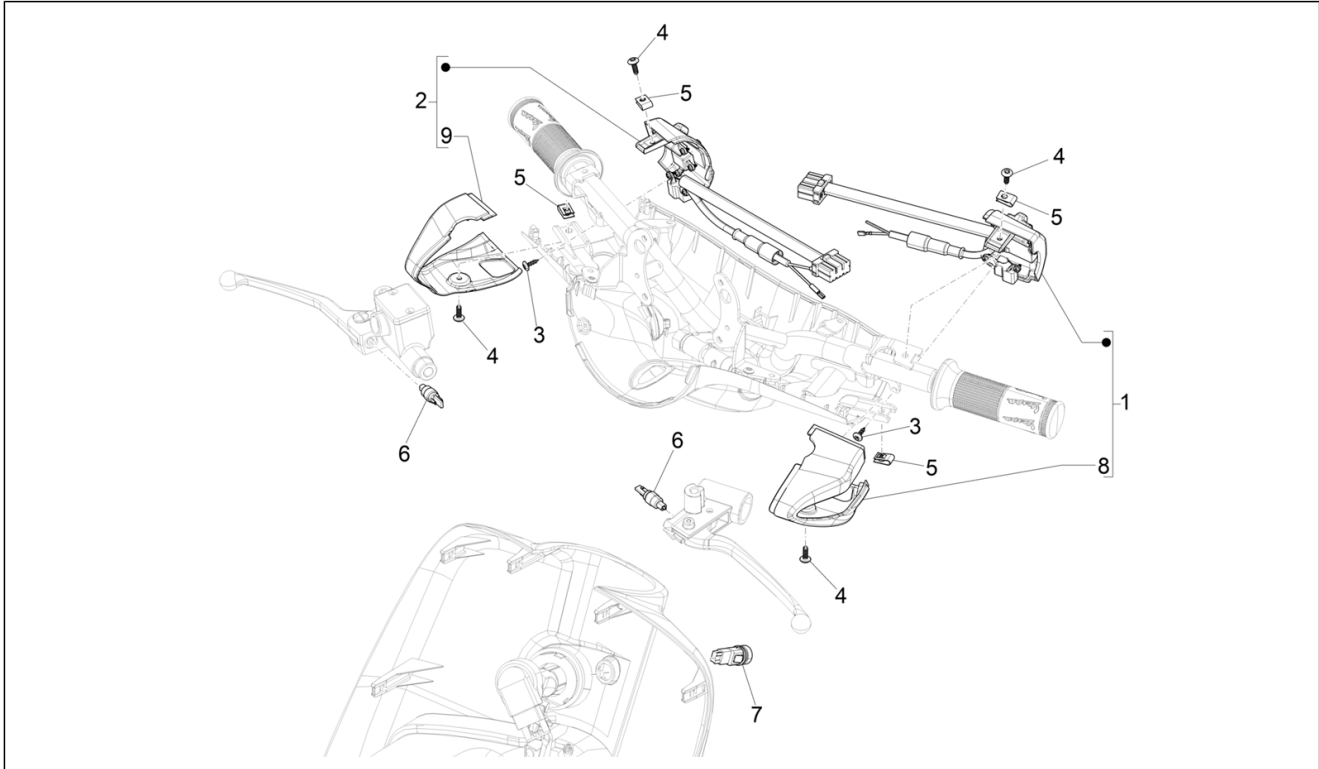

Group	Electrical system
Code	06.01
Description	Selectors - Switches - Buttons
Service	1

Pos.	Code	Description	Qty	Variants
				Model version:ABS Version[ABS] Country:China[CN] Colour:White[544] Model version:ABS Version[ABS] Country:Indonesia[ID] Colour:DRAGON RED[894] Model version:ABS Version[ABS] Country:Indonesia[ID] Colour:Midnight Blue[222/A] Model version:ABS Version[ABS] Country:Japan[JP] Colour:Beige[598] Model version:ABS Version[ABS] Country:Export Version[EX] Colour:Midnight Blue[222/A] Model version:ABS Version[ABS] Country:Indonesia[ID] Colour:BLACK[79/A] Model version:ABS Version[ABS] Country:Indonesia[ID] Colour:Silk grey[701/C] Model version:ABS Version[ABS] Country:Indonesia[ID] Colour:[283/A] Model version:ABS Version[ABS] Country:Taiwan[TN] Colour:White[544] Model version:ABS Version[ABS] Yacht club version[YC] Country:China[CN] Colour:Midnight Blue[222/A] Model version:ABS Version[ABS] Country:Export Version[EX] Colour:DRAGON RED[894] Model version:ABS Version[ABS] Country:Export Version[EX] Colour:BLACK[79/A] Model version:ABS Version[ABS] Country:China[CN]