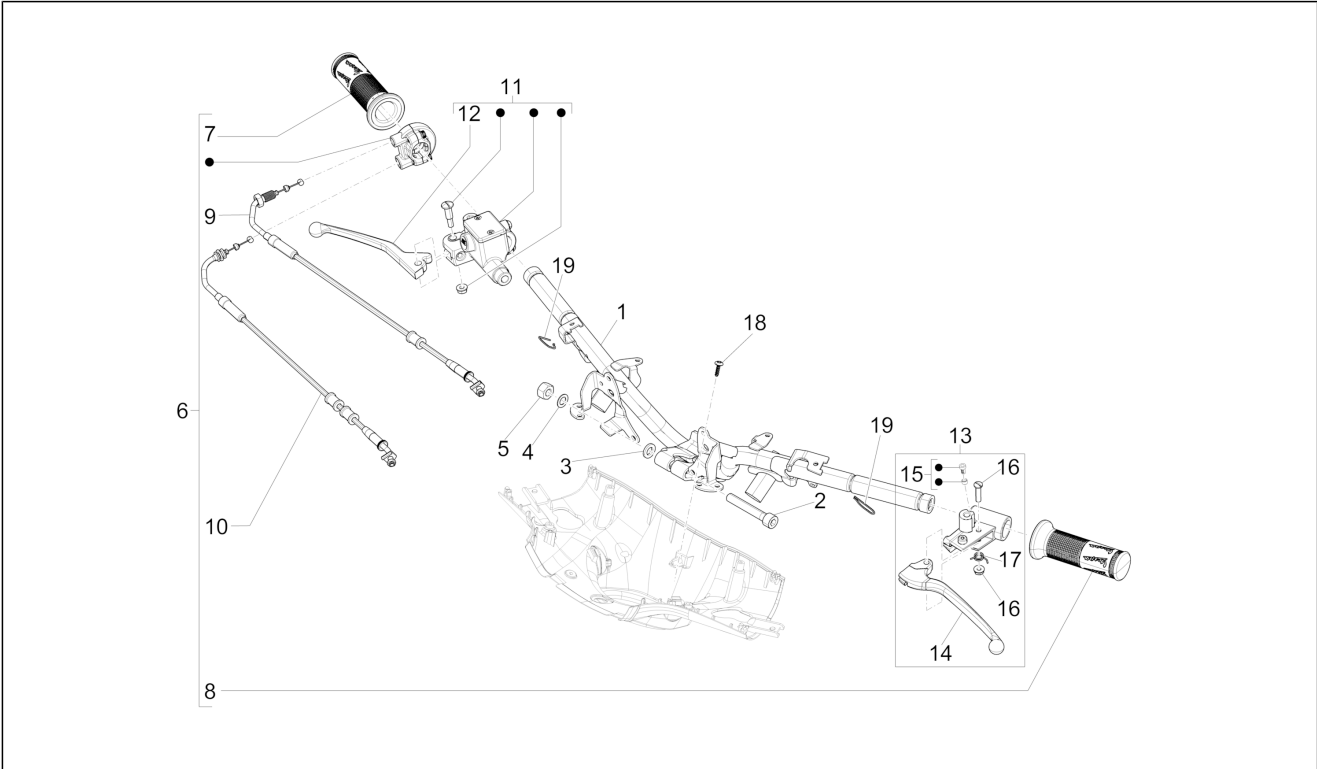

Vespa Primavera 150
EVPR000EX5 Vespa Primavera 150 4T 3V IGET ABS-NOABS
E2-E3-E4 2016 - 2019 (APAC)

Chassis prefix: RP8M8222, RP8M8221,
RP8M8241, RP8M8242
Engine prefix: M828M, M826M, M82CM,
M82GM

Group	Handlebars/Steering
Code	03.06
Description	Handlebars - Master cil.
Service	1

Pos.	Code	Description	Qty	Variants
				Model version:ABS Version[ABS] Country:Indonesia[ID] Colour:DRAGON RED[894] Model version:ABS Version[ABS] Country:Indonesia[ID] Colour:Midnight Blue[222/A] Model version:ABS Version[ABS] Country:Japan[JP] Colour:Beige[598] Model version:ABS Version[ABS] Country:Export Version[EX] Colour:Midnight Blue[222/A] Model version:ABS Version[ABS] Country:Indonesia[ID] Colour:BLACK[79/A] Model version:ABS Version[ABS] Country:Indonesia[ID] Colour:Silk grey[701/C] Model version:ABS Version[ABS] Country:Indonesia[ID] Colour:[283/A] Model version:ABS Version[ABS] Country:Taiwan[TN] Colour:White[544] Model version:ABS Version[ABS] Yacht club version[YC] Country:Japan[JP] Colour:Midnight Blue[222/A] Model version:ABS Version[ABS] Country:Export Version[EX] Colour:DRAGON RED[894] Model version:ABS Version[ABS] Country:Export Version[EX] Colour:BLACK[79/A] Model version:ABS Version[ABS] Country:China[CN] Colour:White[544] Model version:ABS Version[ABS] Country:Export Version[EX]