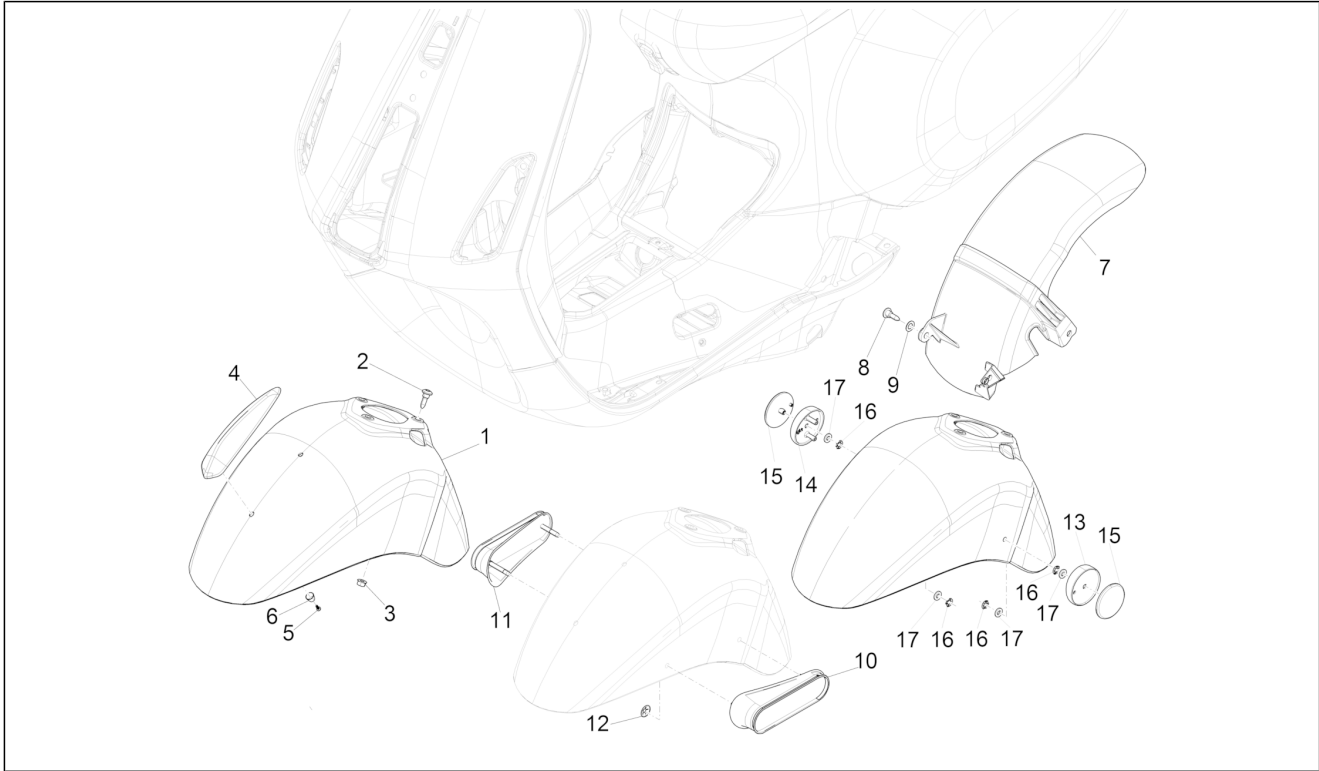

Vespa Primavera 150
EVPR000EX5 Vespa Primavera 150 4T 3V IGET ABS-NOABS
E2-E3-E4 2016 - 2019 (APAC)

Chassis prefix: RP8M8222, RP8M8221,
RP8M8241, RP8M8242
Engine prefix: M828M, M826M, M82CM,
M82GM

Group	Frame - Plastic parts - Coachwork
Code	02.33
Description	Wheel huosing - Mudguard
Service	1

Pos.	Code	Description	Qty	Variants
				Colour:Silk grey[701/C] Model version:ABS Version[ABS] Country:Australia[AU] Colour:Midnight Blue[222/A] Model version:ABS Version[ABS] Country:Australia[AU] Colour:DRAGON RED[894] Model version:ABS Version[ABS] Country:Australia[AU] Colour:Brown 140/A[140/A] Model version:ABS Version[ABS] 50° Version[50] Country:Australia[AU] Colour:Silk grey[701/C] Model version:ABS Version[ABS] Country:China[CN] Colour:Beige unique 518/A[518/A] Model version:ABS Version[ABS] Country:China[CN] Colour:Midnight Blue[222/A] Model version:ABS Version[ABS] Country:China[CN] Colour:BLACK[79/A] Model version:ABS Version[ABS] Country:Australia[AU] Colour:Light blue 294/A[294/A] Model version:ABS Version[ABS] 50° Version[50] Country:Australia[AU] Colour:BLACK[79/A] Model version:ABS Version[ABS] Country:China[CN] Colour:White[544] Model version:ABS Version[ABS] Country:China[CN] Colour:DRAGON RED[894] Model version:ABS Version[ABS] Country:China[CN]
17		Spacer	4	Country:Australia[AU]