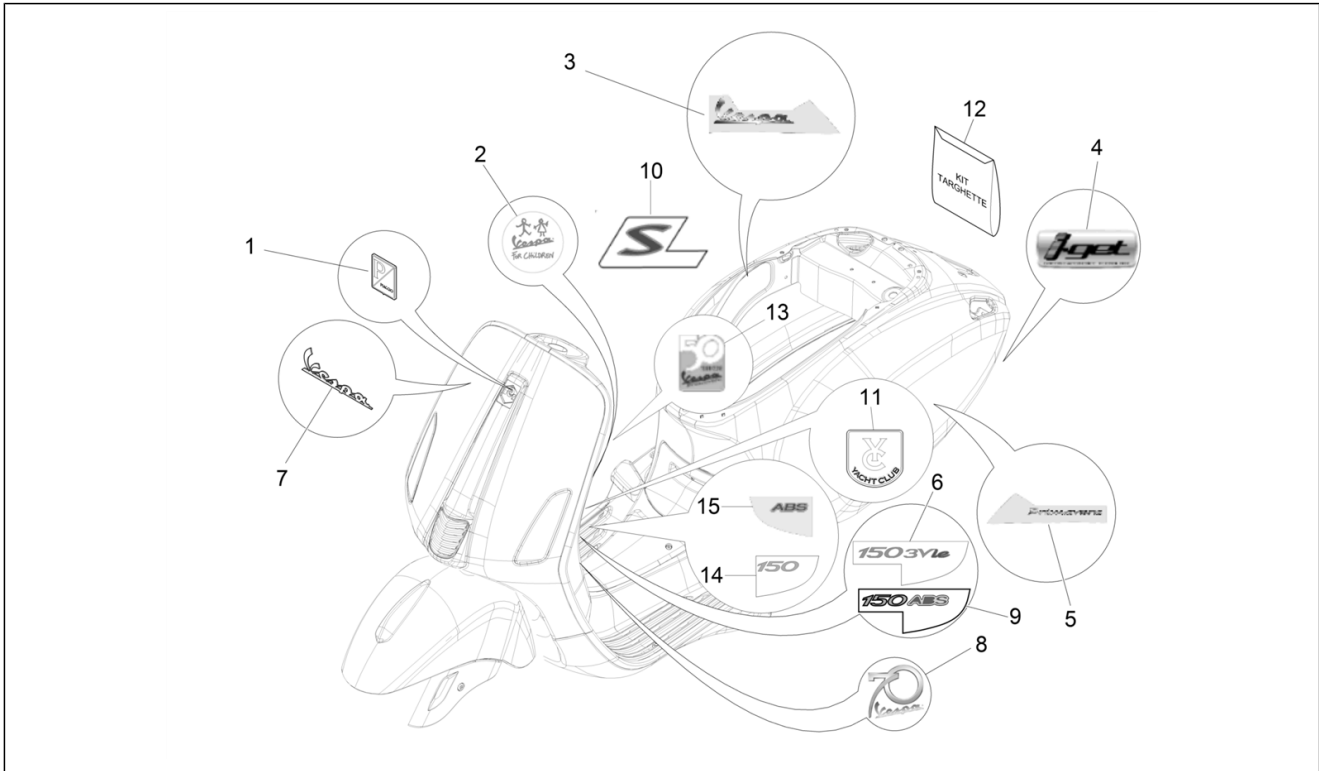

Vespa Primavera 150
EVPR000EX5 Vespa Primavera 150 4T 3V IGET ABS-NOABS
E2-E3-E4 2016 - 2019 (APAC)

Chassis prefix: RP8M8222, RP8M8221,
RP8M8241, RP8M8242
Engine prefix: M828M, M826M, M82CM,
M82GM

Group	Frame - Plastic parts - Coachwork
Code	02.38
Description	Plates - Emblems
Service	1

Pos.	Code	Description	Qty	Variants
				Model version:ABS Version[ABS] Yacht club version[YC] Country:Japan[JP] Colour:White[544] Model version:ABS Version[ABS] Yacht club version[YC] Country:China[CN] Colour:White[544] Model version:ABS Version[ABS] Yacht club version[YC] Country:Thailand[TH]
13		Name plate 50	1	Colour:Brown 140/A[140/A] Model version:ABS Version[ABS] 50° Version[50] Country:Taiwan[TN] Colour:Brown 140/A[140/A] Model version:ABS Version[ABS] 50° Version[50] Country:Thailand[TH] Colour:Brown 140/A[140/A] Model version:ABS Version[ABS] 50° Version[50] Country:Indonesia[ID] Colour:Brown 140/A[140/A] Model version:ABS Version[ABS] 50° Version[50] Country:Export Version[EX] Colour:Brown 140/A[140/A] Model version:ABS Version[ABS] 50° Version[50] Country:China[CN] Colour:Brown 140/A[140/A] Model version:ABS Version[ABS] 50° Version[50] Country:Australia[AU] Colour:Light blue 294/A[294/A] Model version:ABS Version[ABS] 50° Version[50] Country:Taiwan[TN] Colour:Light blue 294/A[294/A] Model version:ABS Version[ABS] 50° Version[50] Country:Thailand[TH] Colour:Light blue 294/A[294/A] Model version:ABS Version[ABS] 50° Version[50] Country:Indonesia[ID] Colour:Light blue 294/A[294/A] Model version:ABS Version[ABS] 50° Version[50]