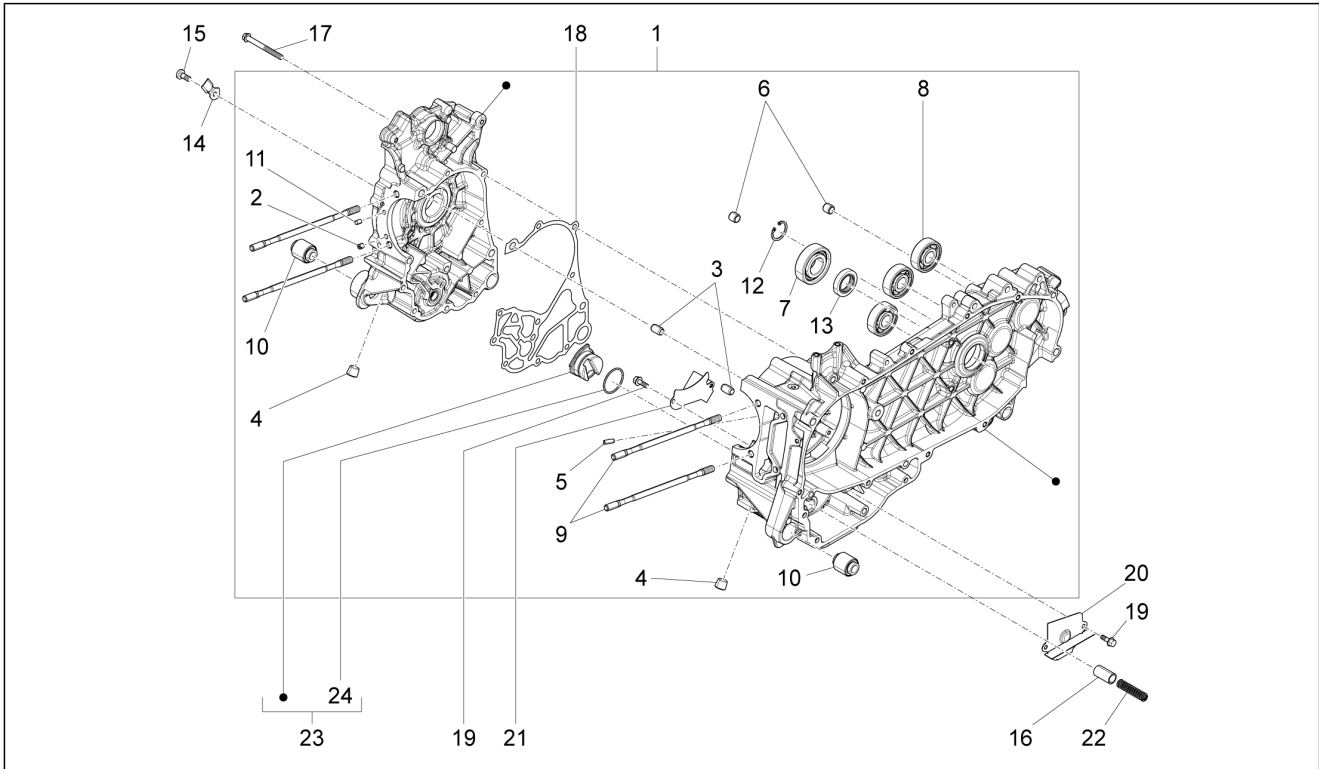

Pos.	Code	Description	Qty	Variants
1		2nd cat. complete crankcase	1	
1		Complete crankcase 1st cat.	1	
1		2nd cat. complete crankcase	1	
1		Complete crankcase 1st cat.	1	
2		Nozzle	1	
3		Pin d.9,5 h=15	2	
4		Plug M12x1,5x11	2	
5		Calibrated nozzle	1	
6		Locating dowel	2	
7		Radial bearing 20x50x14	1	
8		Radial bearing 15x42x13	2	
9		Stud bolt	4	
10		Silent-block	2	
11		Locating dowel	1	
12		Circlip 25x26,9x1,2	1	
13		Gasket ring 22x35x7	1	
14		Ring container lamination	1	
15		Screw M6x14	1	
16		Oil pressure adjusting valve	1	
17		Screw w/ flange M6x60	8	
18		Half crankcase gasket	1	
19		Screw w/ flange M5x16	4	
20		Oil bulhead	1	
21		Upper oil bulhead	1	
22		Valve spring	1	
23		Filter door insert	1	
24		Gasket	1	