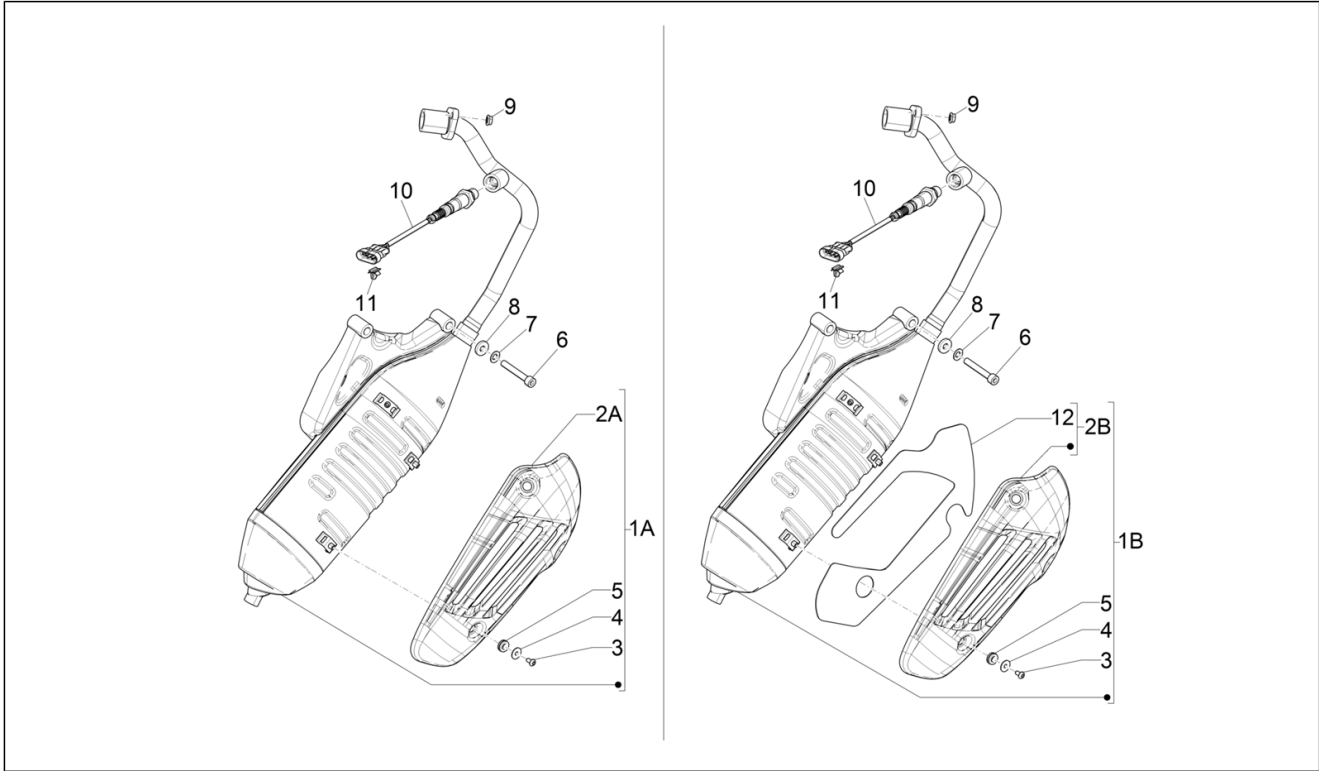

Vespa Primavera 150
EVPR000EX5 Vespa Primavera 150 4T 3V IGET ABS-NOABS
E2-E3-E4 2016 - 2019 (APAC)

Chassis prefix: RP8M8222, RP8M8221,
RP8M8241, RP8M8242
Engine prefix: M828M, M826M, M82CM,
M82GM

Group	Engine
Code	01.42
Description	Silencer
Service	1

Pos.	Code	Description	Qty	Variants
				Colour:White[544] Model version:ABS Version[ABS] Yacht club version[YC] Country:China[CN] Colour:White[544] Model version:ABS Version[ABS] Country:Export Version[EX] Colour:BLACK[79/A] Model version:ABS Version[ABS] Country:Export Version[EX] Colour:Midnight Blue[222/A] Model version:ABS Version[ABS] Country:Export Version[EX] Colour:DRAGON RED[894] Model version:ABS Version[ABS] Country:Export Version[EX] Colour:BLACK[79/A] Model version:ABS Version[ABS] Country:China[CN] Colour:White[544] Model version:ABS Version[ABS] Country:Export Version[EX] Colour:White[544] Model version:ABS Version[ABS] Country:China[CN] Colour:DRAGON RED[894] Model version:ABS Version[ABS] Country:China[CN] Colour:[283/A] Model version:ABS Version[ABS] Country:China[CN] Colour:BLACK[79/A] Model version:ABS Version[ABS] Country:Japan[JP] Colour:[283/A] Model version:ABS Version[ABS] Country:Japan[JP] Colour:White[544] Model version:ABS Version[ABS]