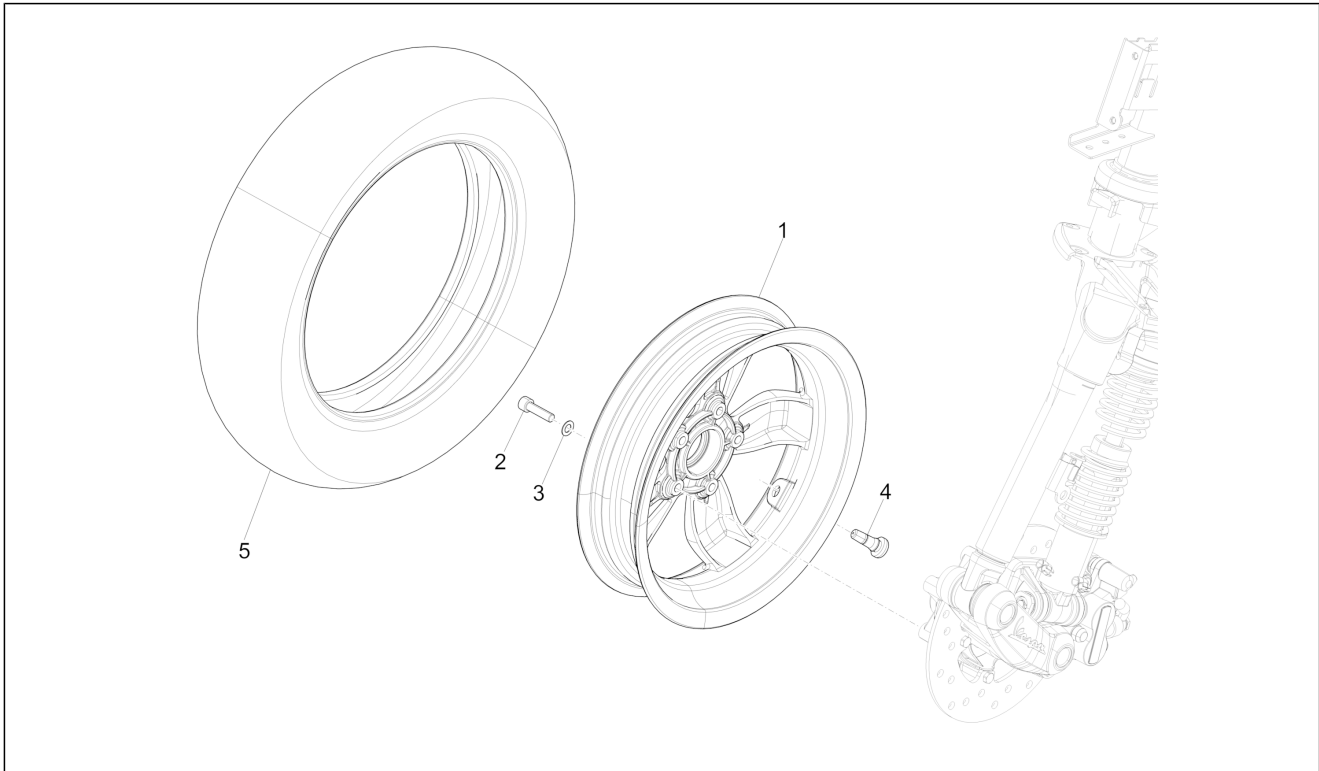

Group	Suspensions - Wheels
Code	04.11
Description	Front wheel
Service	1

Pos.	Code	Description	Qty	Variants
				Model version:ABS Version[ABS] Country:China[CN] Colour:BLACK[79/A] Model version:ABS Version[ABS] Country:Japan[JP] Colour:[283/A] Model version:ABS Version[ABS] Country:Japan[JP] Colour:White[544] Model version:ABS Version[ABS] Country:Japan[JP] Colour:BLACK[79/A] Model version:ABS Version[ABS] Country:Export Version[EX] Colour:Silk grey[701/C] Model version:ABS Version[ABS] Country:Export Version[EX] Colour:[283/A] Model version:ABS Version[ABS] Country:Export Version[EX] Colour:White[544] Model version:ABS Version[ABS] Country:Australia[AU] Colour:Midnight Blue[222/A] Model version:ABS Version[ABS] Country:Australia[AU] Colour:[283/A] Model version:ABS Version[ABS] Country:Australia[AU] Colour:DRAGON RED[894] Model version:ABS Version[ABS] Country:Australia[AU] Colour:White[544] Model version:ABS Version[ABS] Country:Thailand[TH] Colour:Midnight Blue[222/A] Model version:ABS Version[ABS] Country:Export Version[EX]