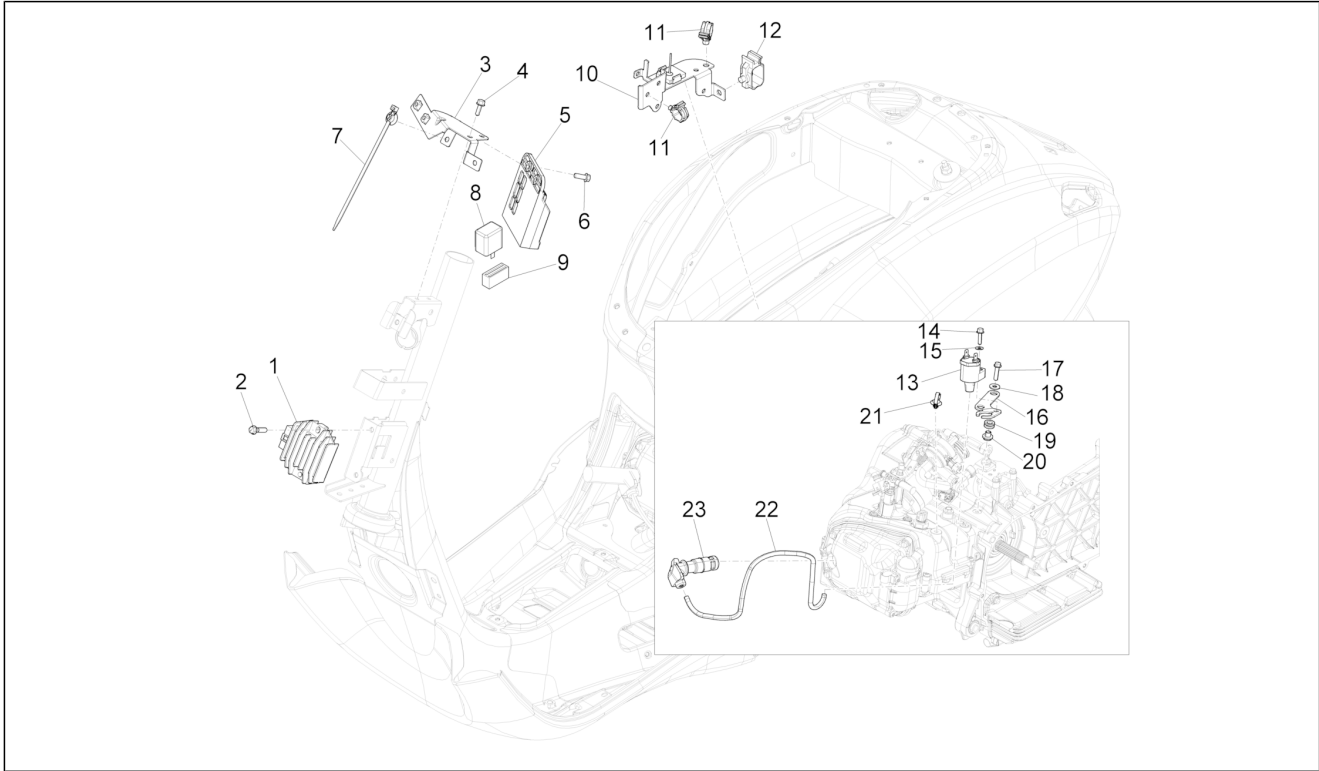

Group	Electrical system
Code	06.06
Description	Voltage Regulators - Electronic Control Units (ecu) - H.T. Coil
Service	1

Pos.	Code	Description	Qty	Variants
				Country:Export Version[EX] Colour:Competition Black[98/A] Country:Taiwan[TN] Model version:ABS Version[ABS] Colour:DRAGON RED[894] Country:Australia[AU] Model version:ABS Version[ABS] Colour:DRAGON RED[894] Model version:ABS Version[ABS] Country:Export Version[EX] Colour:DRAGON RED[894] Country:Taiwan[TN] Model version:ABS Version[ABS] Colour:Light Blue 70° (VN)[434] Country:Export Version[EX] Model version:70° Version[70°] ABS Version[ABS] Colour:Midnight Blue[222/A] Country:Australia[AU] Model version:ABS Version[ABS] Colour:White[544] Model version:No ABS Version[NO ABS] Country:Indonesia[ID] Colour:White[544] Country:China[CN] Model version:ABS Version[ABS] Colour:D05 - Blue glossy VN[D05] Model version:ABS Version[ABS] Country:Export Version[EX] Colour:D05 - Blue glossy VN[D05] Model version:ABS Version[ABS] Country:China[CN] Colour:D05 - Blue glossy VN[D05] Model version:ABS Version[ABS] Country:Australia[AU] Colour:D05 - Blue glossy VN[D05] Model version:ABS Version[ABS] Country:Japan[JP] Colour:D05 - Blue glossy VN[D05]