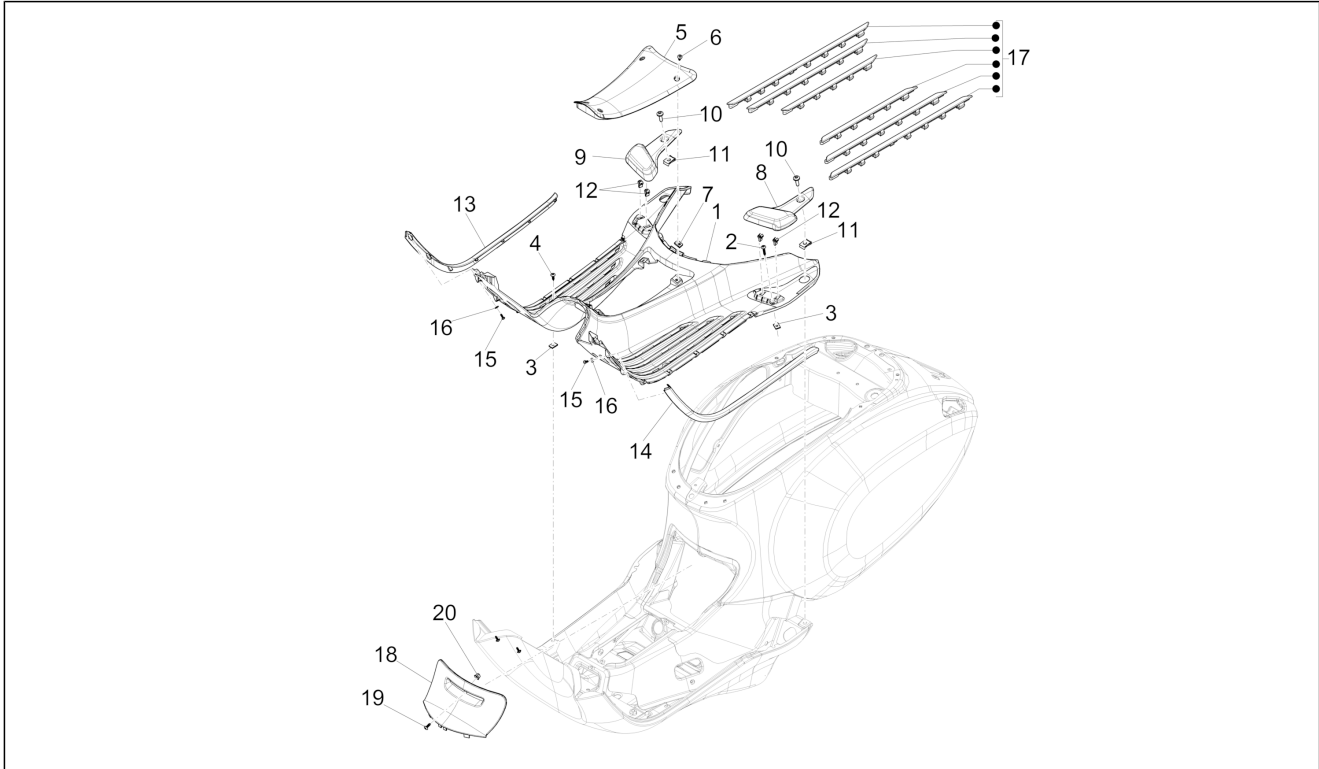

Vespa Primavera 150
EVPR000EX5 Vespa Primavera 150 4T 3V IGET ABS-NOABS
E2-E3-E4 2016 - 2019 (APAC)

Chassis prefix: RP8M8222, RP8M8221,
RP8M8241, RP8M8242
Engine prefix: M828M, M826M, M82CM,
M82GM

Group	Frame - Plastic parts - Coachwork
Code	02.31
Description	Central cover - Footrests
Service	1

Pos.	Code	Description	Qty	Variants
				Colour:Midnight Blue[222/A] Model version:ABS Version[ABS] Country:Australia[AU] Colour:DRAGON RED[894] Model version:ABS Version[ABS] Country:Australia[AU] Colour:BLACK[79/A] Model version:ABS Version[ABS] Country:Japan[JP] Colour:Brown 140/A[140/A] Model version:ABS Version[ABS] 50° Version[50] Country:Taiwan[TN] Colour:Brown 140/A[140/A] Model version:ABS Version[ABS] 50° Version[50] Country:Thailand[TH] Colour:Brown 140/A[140/A] Model version:ABS Version[ABS] 50° Version[50] Country:Indonesia[ID] Colour:Brown 140/A[140/A] Model version:ABS Version[ABS] 50° Version[50] Country:Export Version[EX] Colour:Brown 140/A[140/A] Model version:ABS Version[ABS] 50° Version[50] Country:China[CN] Colour:Brown 140/A[140/A] Model version:ABS Version[ABS] 50° Version[50] Country:Australia[AU] Colour:Silk grey[701/C] Model version:ABS Version[ABS] Country:China[CN] Colour:Beige unique 518/A[518/A] Model version:ABS Version[ABS] Country:China[CN] Colour:Midnight Blue[222/A] Model version:ABS Version[ABS] Country:China[CN] Colour:Midnight Blue[222/A] Model version:ABS Version[ABS]