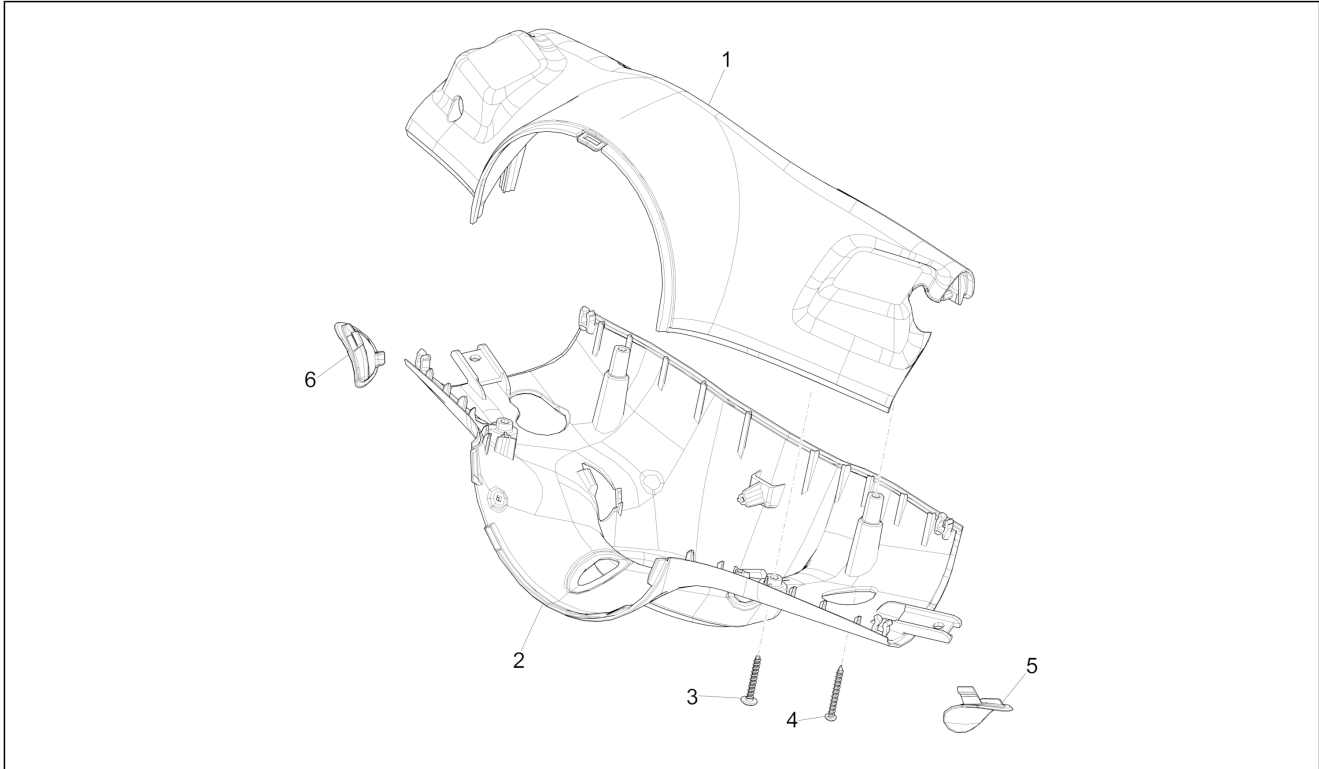

Vespa Primavera 150
EVPR000EX5 Vespa Primavera 150 4T 3V IGET ABS-NOABS
E2-E3-E4 2016 - 2019 (APAC)

Chassis prefix: RP8M8222, RP8M8221,
RP8M8241, RP8M8242
Engine prefix: M828M, M826M, M82CM,
M82GM

Group	Handlebars/Steering
Code	03.01
Description	Handlebars coverages
Service	1

Pos.	Code	Description	Qty	Variants
				Country:Export Version[EX] Colour:White[544] Model version:ABS Version[ABS] Yacht club version[YC] Country:Australia[AU] Colour:White[544] Model version:ABS Version[ABS] Yacht club version[YC] Country:Japan[JP] Colour:White[544] Model version:ABS Version[ABS] Yacht club version[YC] Country:China[CN] Colour:White[544] Model version:ABS Version[ABS] Country:Export Version[EX] Colour:White[544] Model version:ABS Version[ABS] Country:China[CN] Colour:White[544] Model version:ABS Version[ABS] Country:Thailand[TH] Colour:Midnight Blue[222/A] Model version:ABS Version[ABS] Country:Export Version[EX] Colour:White[544] Model version:ABS Version[ABS] Country:Thailand[TH] Colour:White[544] Model version:ABS Version[ABS] Country:Indonesia[ID] Colour:White[544] Model version:ABS Version[ABS] Country:Australia[AU] Colour:White[544] Model version:ABS Version[ABS] Country:Taiwan[TN] Colour:White[544] Model version:ABS Version[ABS] Yacht club version[YC] Country:Thailand[TH] Colour:Midnight Blue[222/A]