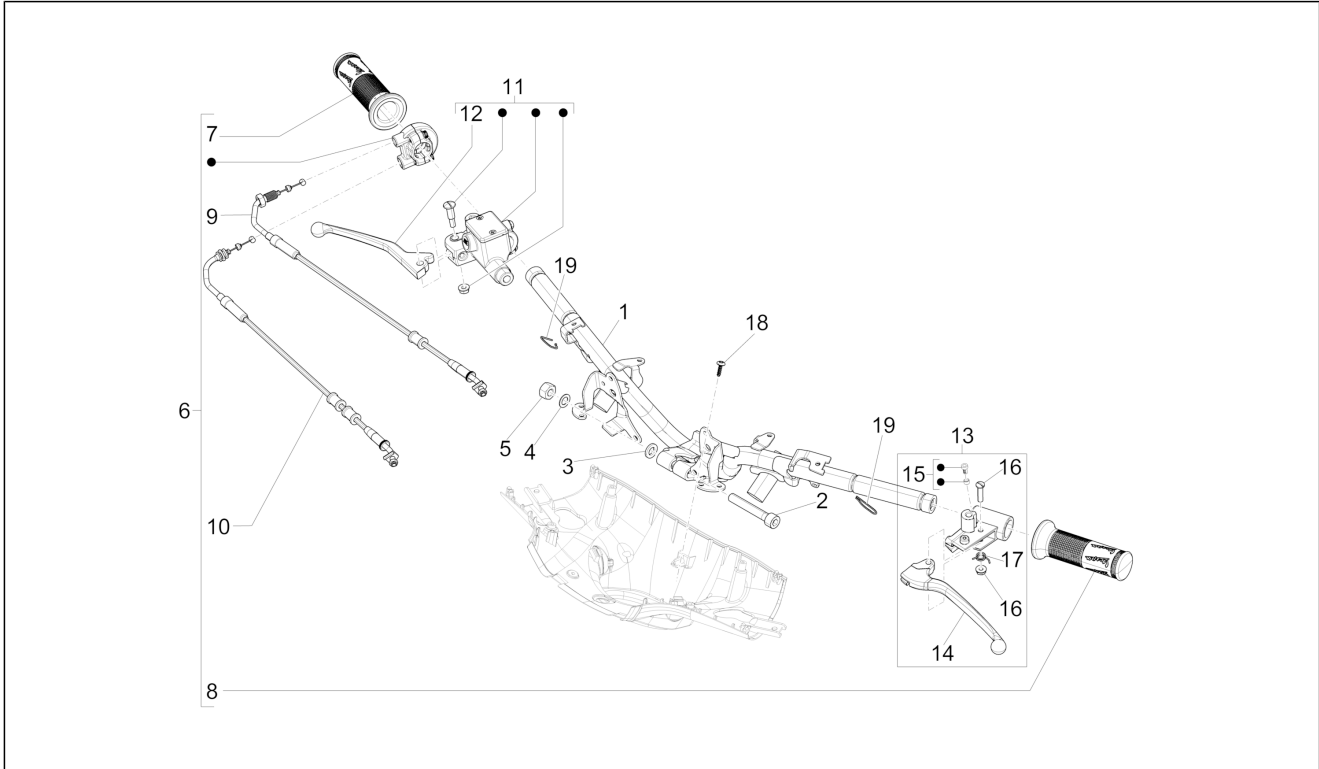

Vespa Primavera 150
EVPR000EX5 Vespa Primavera 150 4T 3V IGET ABS-NOABS
E2-E3-E4 2016 - 2019 (APAC)

Chassis prefix: RP8M8222, RP8M8221,
RP8M8241, RP8M8242
Engine prefix: M828M, M826M, M82CM,
M82GM

Group	Handlebars/Steering
Code	03.06
Description	Handlebars - Master cil.
Service	1

Pos.	Code	Description	Qty	Variants
				Country:Taiwan[TN] Colour:BLACK[79/A] Model version:ABS Version[ABS] Country:Taiwan[TN] Colour:Beige unique 518/A[518/A] Model version:ABS Version[ABS] Country:Taiwan[TN] Colour:BLACK[79/A] Model version:ABS Version[ABS] Country:Australia[AU] Colour:White[544] Model version:ABS Version[ABS] Country:Japan[JP] Colour:Midnight Blue[222/A] Model version:ABS Version[ABS] Country:Japan[JP] Colour:Silk grey[701/C] Model version:ABS Version[ABS] Country:Japan[JP] Colour:Light blue 294/A[294/A] Model version:ABS Version[ABS] 50° Version[50] Country:Taiwan[TN] Colour:Light blue 294/A[294/A] Model version:ABS Version[ABS] 50° Version[50] Country:Thailand[TH] Colour:Light blue 294/A[294/A] Model version:ABS Version[ABS] 50° Version[50] Country:Indonesia[ID] Colour:Light blue 294/A[294/A] Model version:ABS Version[ABS] 50° Version[50] Country:Export Version[EX] Colour:Light blue 294/A[294/A] Model version:ABS Version[ABS] 50° Version[50] Country:China[CN] Colour:Light blue 294/A[294/A] Model version:ABS Version[ABS] 50° Version[50] Country:Australia[AU] Colour:BLACK[79/A]