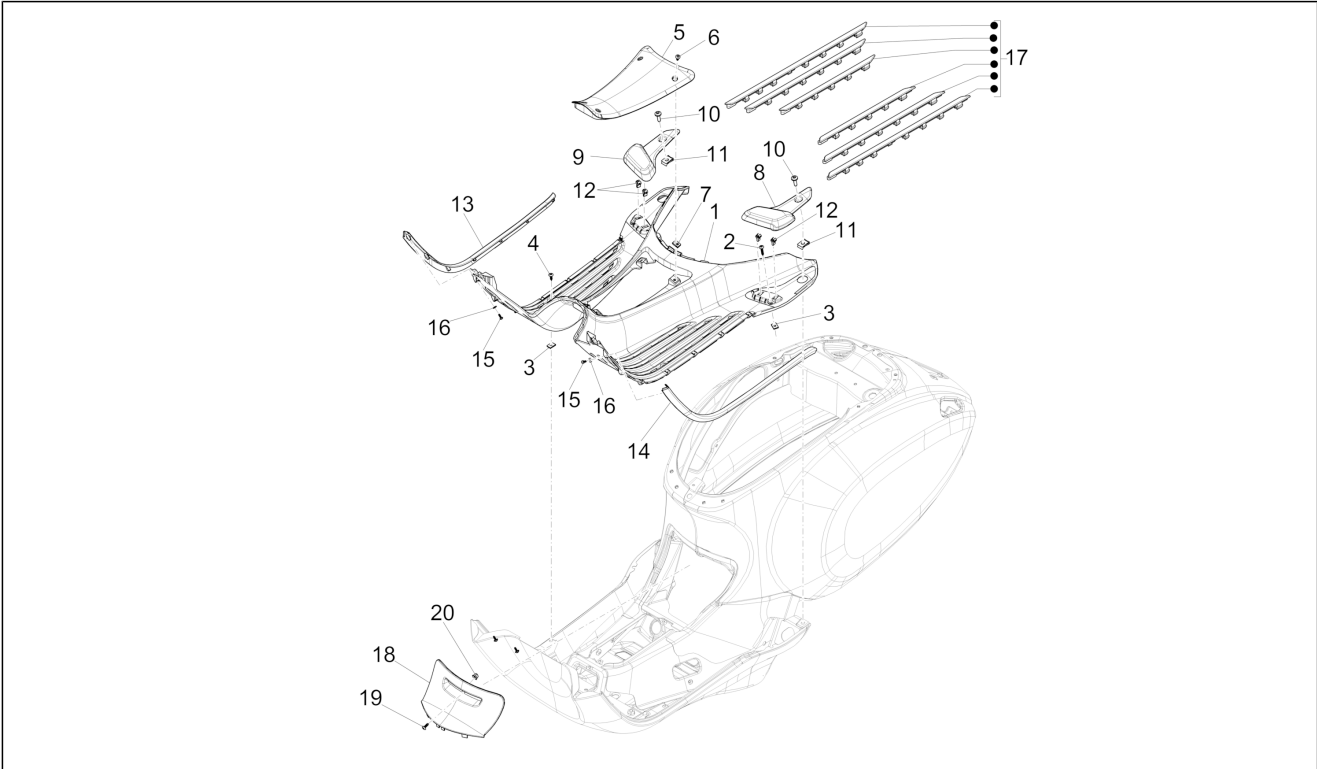

Vespa Primavera 150
EVPR000EX5 Vespa Primavera 150 4T 3V IGET ABS-NOABS
E2-E3-E4 2016 - 2019 (APAC)

Chassis prefix: RP8M8222, RP8M8221,
RP8M8241, RP8M8242
Engine prefix: M828M, M826M, M82CM,
M82GM

Group	Frame - Plastic parts - Coachwork
Code	02.31
Description	Central cover - Footrests
Service	1

Pos.	Code	Description	Qty	Variants
				Model version:ABS Version[ABS] Country:Japan[JP] Colour:BLACK[79/A] Model version:ABS Version[ABS] Country:Export Version[EX] Colour:Silk grey[701/C] Model version:ABS Version[ABS] Country:Export Version[EX] Colour:[283/A] Model version:ABS Version[ABS] Country:Export Version[EX] Colour:White[544] Model version:ABS Version[ABS] Country:Australia[AU] Colour:Midnight Blue[222/A] Model version:ABS Version[ABS] Country:Australia[AU] Colour:[283/A] Model version:ABS Version[ABS] Country:Australia[AU] Colour:DRAGON RED[894] Model version:ABS Version[ABS] Country:Australia[AU] Colour:White[544] Model version:ABS Version[ABS] Country:Thailand[TH] Colour:Midnight Blue[222/A] Model version:ABS Version[ABS] Country:Export Version[EX] Colour:DRAGON RED[894] Model version:ABS Version[ABS] Country:Thailand[TH] Colour:Silk grey[701/C] Model version:ABS Version[ABS] Country:Thailand[TH] Colour:BLACK[79/A] Model version:ABS Version[ABS] Country:Thailand[TH]