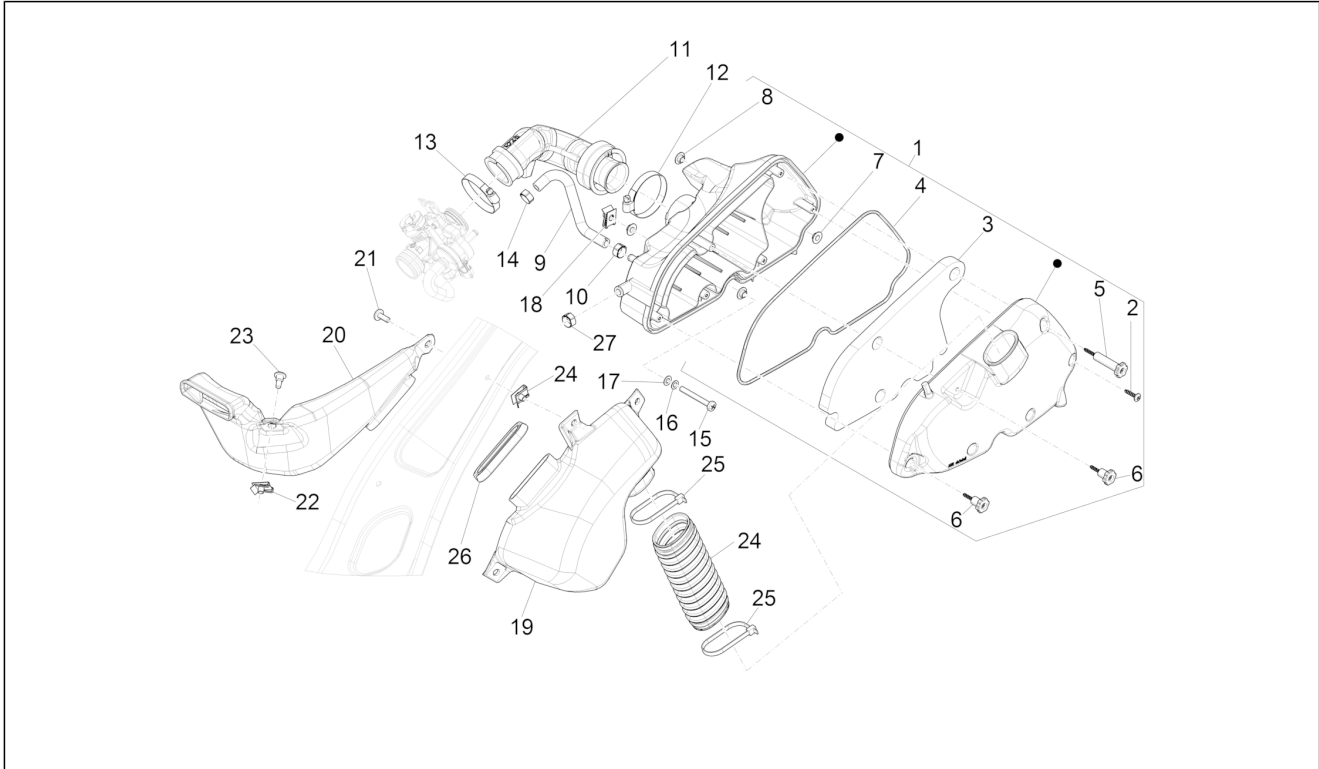

Vespa Primavera 150
EVPR000EX5 Vespa Primavera 150 4T 3V IGET ABS-NOABS
E2-E3-E4 2016 - 2019 (APAC)

Chassis prefix: RP8M8222, RP8M8221,
RP8M8241, RP8M8242
Engine prefix: M828M, M826M, M82CM,
M82GM

Group	Engine
Code	01.45
Description	Air filter
Service	1

Pos.	Code	Description	Qty	Variants
26		Gasket	1	
27		Hose clamp	1