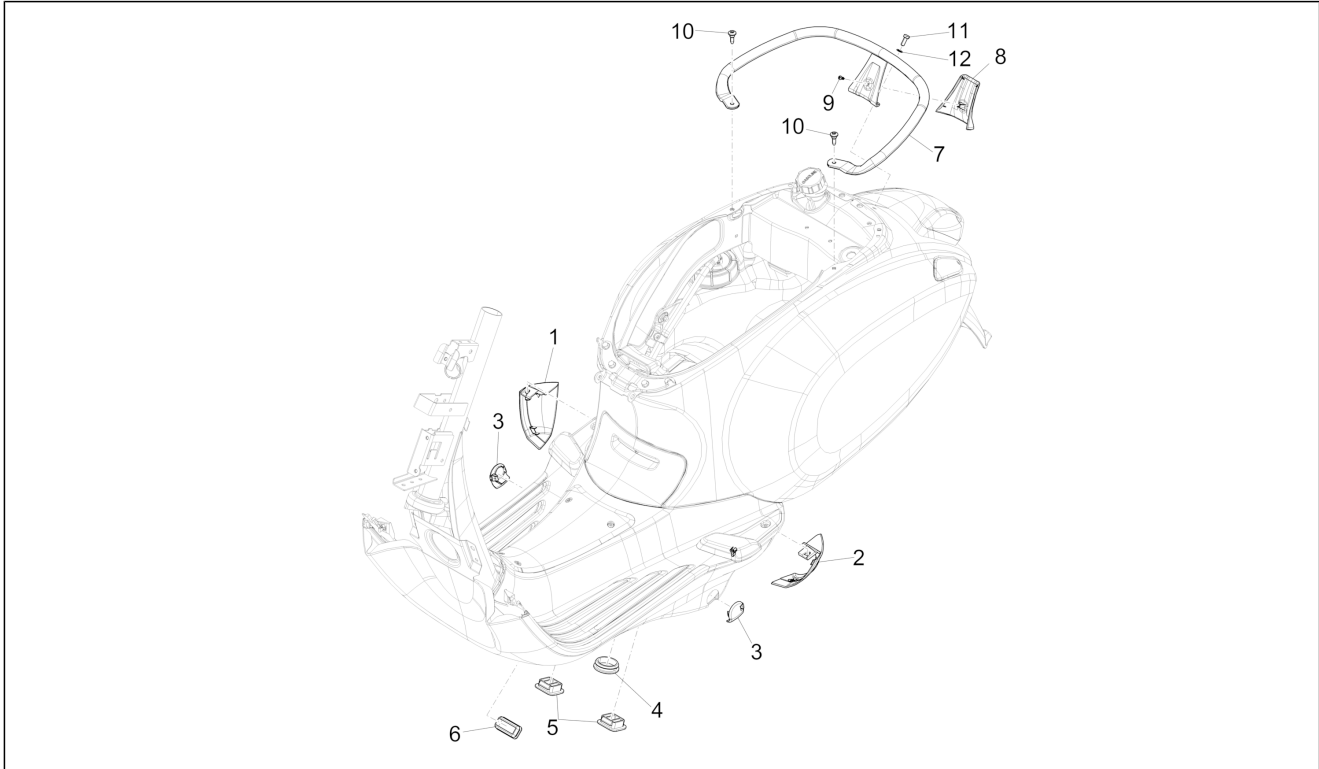

Vespa Primavera 150
EVPR000EX5 Vespa Primavera 150 4T 3V IGET ABS-NOABS
E2-E3-E4 2016 - 2019 (APAC)

Chassis prefix: RP8M8222, RP8M8221,
RP8M8241, RP8M8242
Engine prefix: M828M, M826M, M82CM,
M82GM

Group	Frame - Plastic parts - Coachwork
Code	02.32
Description	Side cover - Spoiler
Service	1

Pos.	Code	Description	Qty	Variants
				Colour:Midnight Blue[222/A] Country:Taiwan[TN] Model version:ABS Version[ABS] Colour:Midnight Blue[222/A] Country:Australia[AU] Model version:ABS Version[ABS] Colour:Midnight Blue[222/A] Model version:ABS Version[ABS] Country:China[CN] Colour:Midnight Blue[222/A] Model version:ABS Version[ABS] Country:Japan[JP] Colour:Midnight Blue[222/A] Model version:ABS Version[ABS] Country:Indonesia[ID] Colour:Midnight Blue[222/A] Model version:ABS Version[ABS] Country:Export Version[EX] Colour:Midnight Blue[222/A] Model version:ABS Version[ABS] Country:Australia[AU] Colour:Midnight Blue[222/A] Model version:ABS Version[ABS] Country:Export Version[EX] Colour:Midnight Blue[222/A] Model version:ABS Version[ABS] Country:Indonesia[ID] Colour:Midnight Blue[222/A] Model version:ABS Version[ABS] Country:Australia[AU] Colour:Midnight Blue[222/A] Model version:ABS Version[ABS] Country:China[CN] Colour:Midnight Blue[222/A] Model version:ABS Version[ABS] Country:Taiwan[TN] Colour:Midnight Blue[222/A] Model version:ABS Version[ABS]