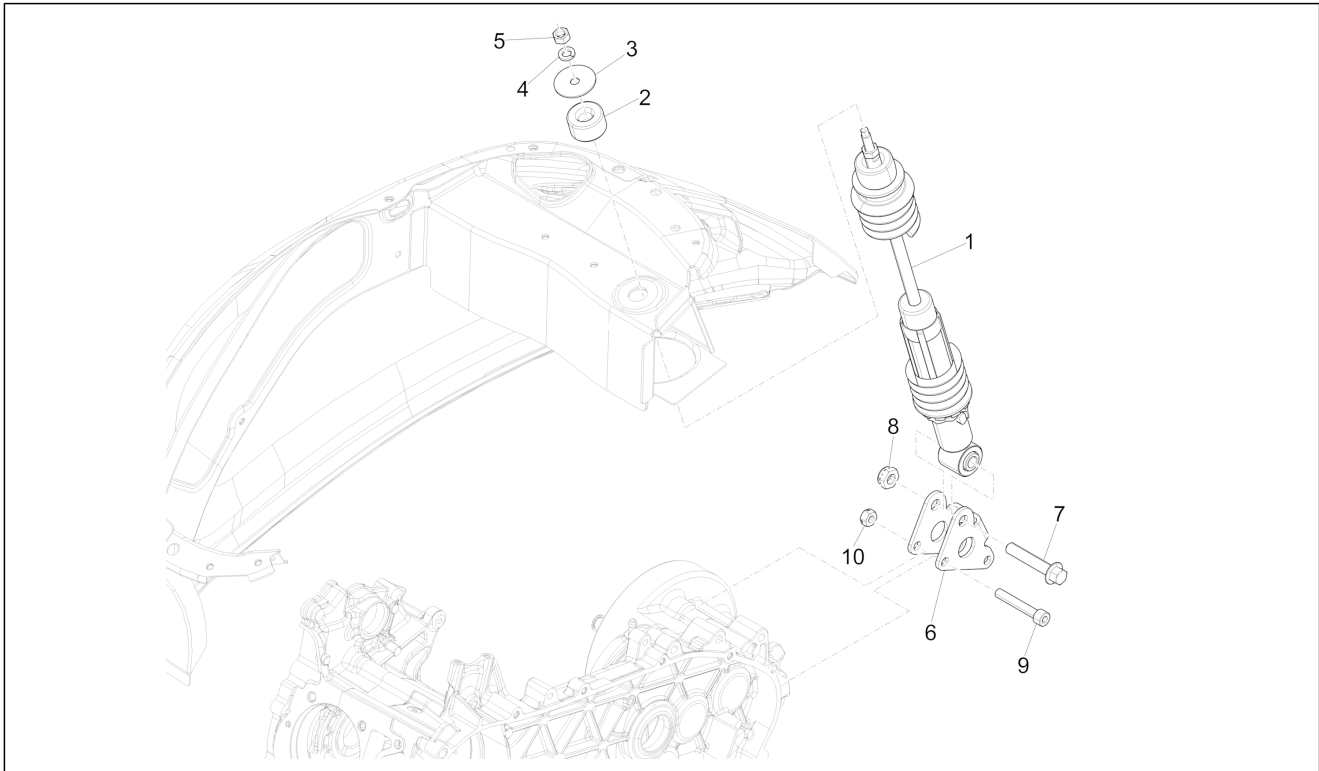

Group	Suspensions - Wheels
Code	04.10
Description	Rear suspension - Shock absorber/s
Service	1

Pos.	Code	Description	Qty	Variants
1		Complete rear shock absorber	1	
2		Upper buffer	1	
3		Flat washer	1	
4		Spring washer 13,75x8,15x4,5	1	
5		Nut M8	1	
6		Rear Shock absorber fixing bracket	1	
7		Screw w/ flange M10	1	
8		Self locking nut M10	1	
9		Hex socket screw M8x50	2	
10		Nut M8	2