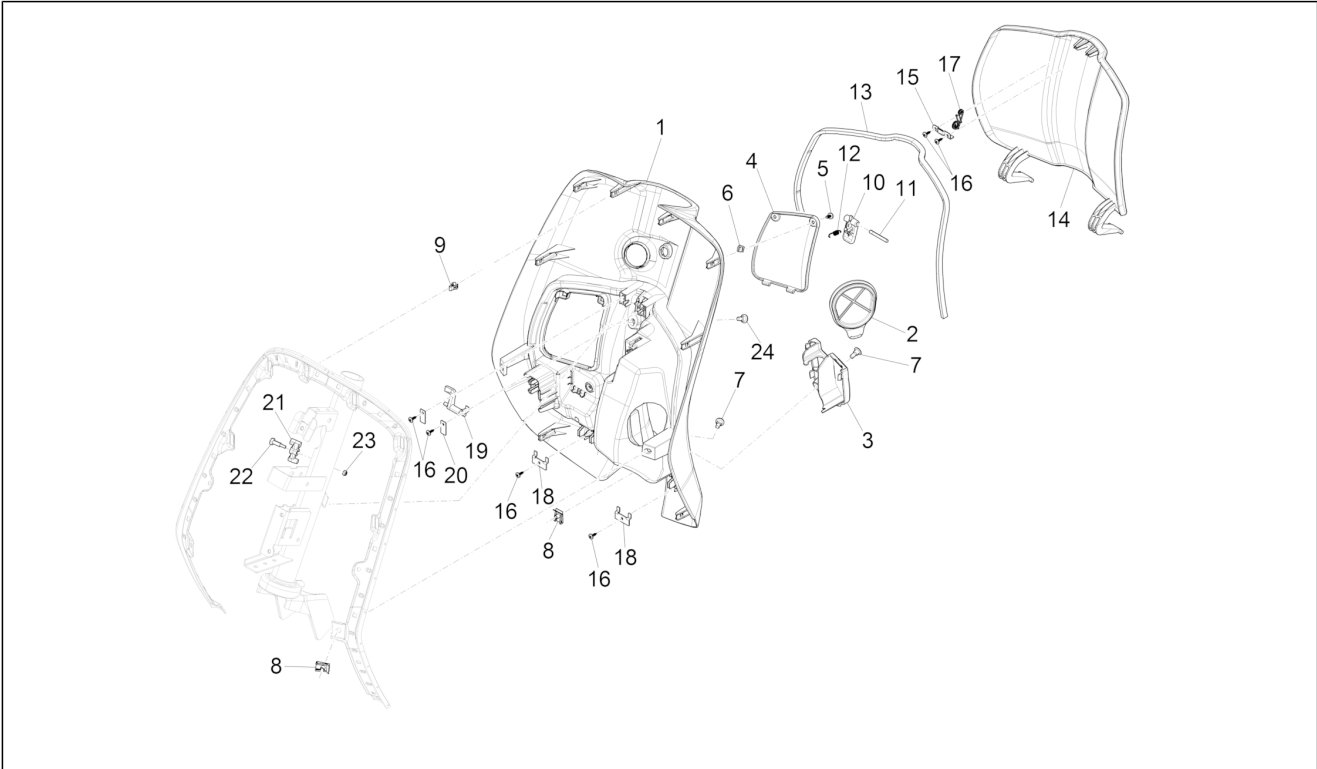

Vespa Primavera 150
EVPR000EX5 Vespa Primavera 150 4T 3V IGET ABS-NOABS
E2-E3-E4 2016 - 2019 (APAC)

Chassis prefix: RP8M8222, RP8M8221,
RP8M8241, RP8M8242
Engine prefix: M828M, M826M, M82CM,
M82GM

Group	Frame - Plastic parts - Coachwork
Code	02.30
Description	Front glove-box - Knee-guard panel
Service	1

Pos.	Code	Description	Qty	Variants
				Model version:ABS Version[ABS] Country:China[CN] Colour:Midnight Blue[222/A] Model version:ABS Version[ABS] Country:China[CN] Colour:Midnight Blue[222/A] Model version:ABS Version[ABS] Country:Taiwan[TN] Colour:DRAGON RED[894] Model version:ABS Version[ABS] Country:Taiwan[TN] Colour:Silk grey[701/C] Model version:ABS Version[ABS] Country:Taiwan[TN] Colour:BLACK[79/A] Model version:ABS Version[ABS] Country:Taiwan[TN] Colour:Beige unique 518/A[518/A] Model version:ABS Version[ABS] Country:Taiwan[TN] Colour:BLACK[79/A] Model version:ABS Version[ABS] Country:Australia[AU] Colour:White[544] Model version:ABS Version[ABS] Country:Japan[JP] Colour:Midnight Blue[222/A] Model version:ABS Version[ABS] Country:Japan[JP] Colour:Silk grey[701/C] Model version:ABS Version[ABS] Country:Japan[JP] Colour:Light blue 294/A[294/A] Model version:ABS Version[ABS] 50° Version[50] Country:Taiwan[TN] Colour:Light blue 294/A[294/A] Model version:ABS Version[ABS] 50° Version[50] Country:Thailand[TH]