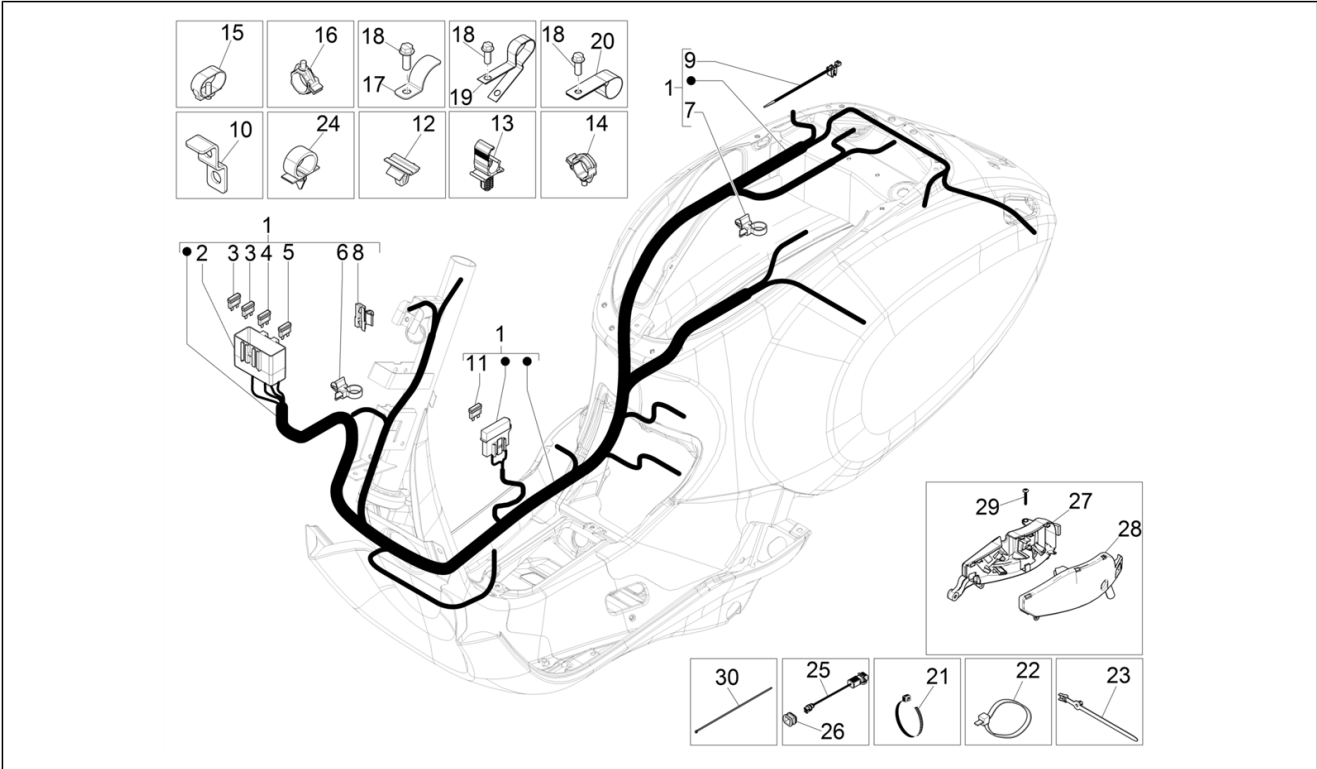

Vespa Primavera 150
EVPR000EX5 Vespa Primavera 150 4T 3V IGET ABS-NOABS
E2-E3-E4 2016 - 2019 (APAC)

Chassis prefix: RP8M8222, RP8M8221,
RP8M8241, RP8M8242
Engine prefix: M828M, M826M, M82CM,
M82GM

Group	Electrical system
Code	06.08
Description	Main cable harness
Service	1

Pos.	Code	Description	Qty	Variants
				Colour:D05 - Blue glossy VN[D05] Model version:ABS Version[ABS] Country:Australia[AU] Colour:Beige unique 518/A[518/A] Model version:ABS Version[ABS] Country:Australia[AU] Colour:White[544] Model version:ABS Version[ABS] Yacht club version[YC] Country:Indonesia[ID] Colour:White[544] Model version:ABS Version[ABS] Yacht club version[YC] Country:Export Version[EX] Colour:White[544] Model version:ABS Version[ABS] Yacht club version[YC] Country:Australia[AU] Colour:White[544] Model version:ABS Version[ABS] Country:Export Version[EX] Colour:BLACK[79/A] Model version:ABS Version[ABS] Country:Export Version[EX] Colour:White[544] Model version:ABS Version[ABS] Country:Thailand[TH] Colour:Midnight Blue[222/A] Model version:ABS Version[ABS] Country:Export Version[EX] Colour:Silk grey[701/C] Model version:ABS Version[ABS] Country:Thailand[TH] Colour:DRAGON RED[894] Model version:ABS Version[ABS] Country:Thailand[TH] Colour:Competition Black[98/A] Model version:ABS Version[ABS] Country:Thailand[TH] Colour:Beige unique 518/A[518/A] Model version:ABS Version[ABS]