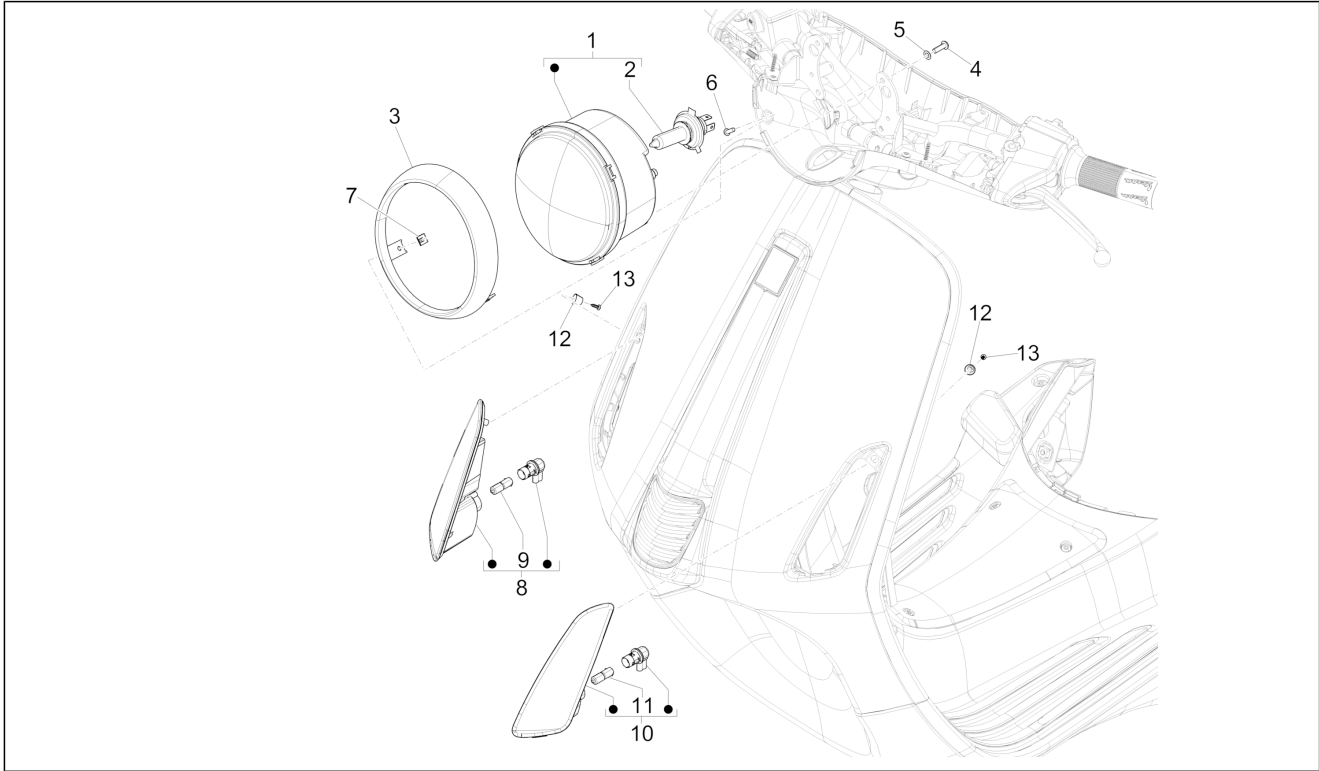

Vespa Primavera 150
EVPR000EX5 Vespa Primavera 150 4T 3V IGET ABS-NOABS
E2-E3-E4 2016 - 2019 (APAC)

Chassis prefix: RP8M8222, RP8M8221,
RP8M8241, RP8M8242
Engine prefix: M828M, M826M, M82CM,
M82GM

Group	Electrical system
Code	06.03
Description	Front headlamps - Turn signal lamps
Service	1

Pos.	Code	Description	Qty	Variants
				Model version:ABS Version[ABS] Country:Export Version[EX] Colour:Midnight Blue[222/A] Model version:ABS Version[ABS] Country:China[CN] Colour:Silk grey[701/C] Model version:ABS Version[ABS] Country:China[CN] Colour:White[544] Model version:ABS Version[ABS] Country:Indonesia[ID] Colour:DRAGON RED[894] Model version:ABS Version[ABS] Country:Indonesia[ID] Colour:Midnight Blue[222/A] Model version:ABS Version[ABS] Country:Japan[JP] Colour:Beige[598] Model version:ABS Version[ABS] Country:Export Version[EX] Colour:Midnight Blue[222/A] Model version:ABS Version[ABS] Country:Indonesia[ID] Colour:BLACK[79/A] Model version:ABS Version[ABS] Country:Indonesia[ID] Colour:Silk grey[701/C] Model version:ABS Version[ABS] Country:Indonesia[ID] Colour:[283/A] Model version:ABS Version[ABS] Country:Taiwan[TN] Colour:White[544] Model version:ABS Version[ABS] Yacht club version[YC] Country:China[CN] Colour:Midnight Blue[222/A] Model version:ABS Version[ABS] Country:Export Version[EX]