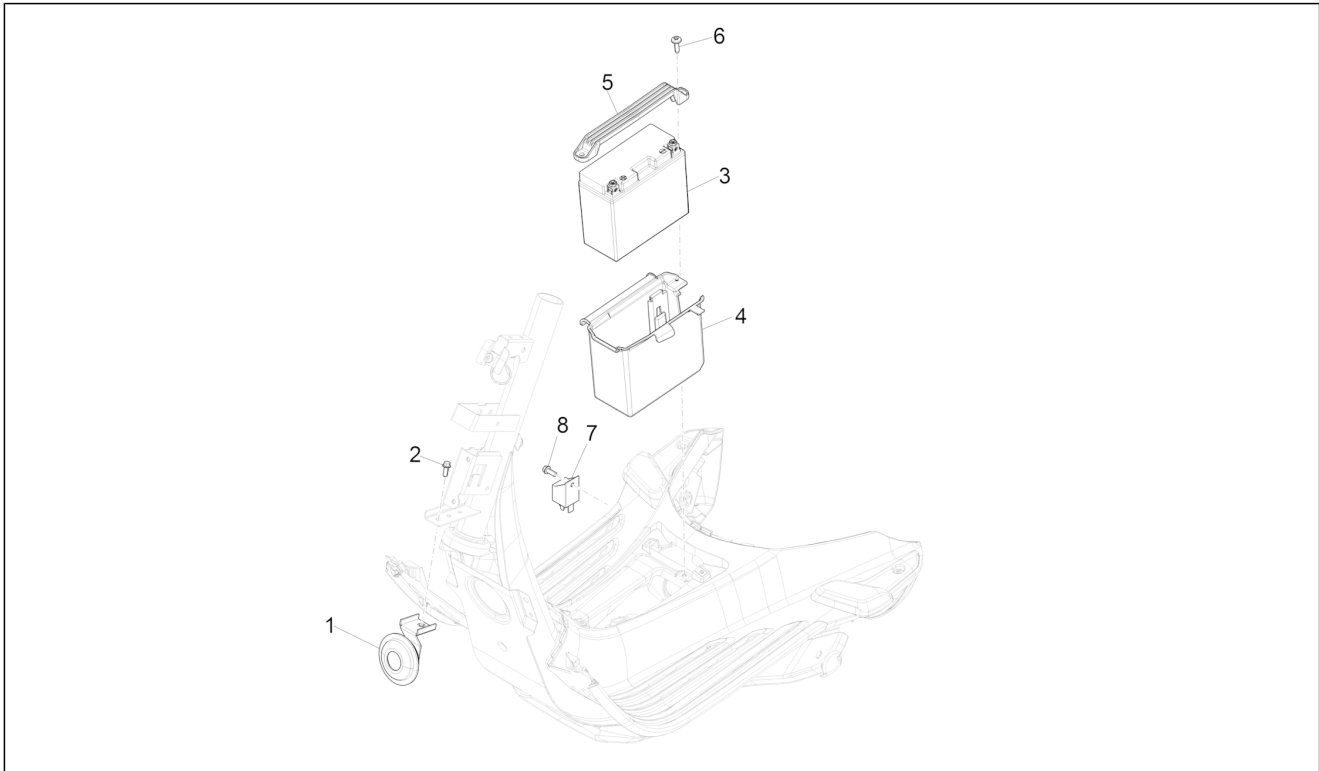

Group	Electrical system
Code	06.05
Description	Remote control switches - Battery - Horn
Service	1

Pos.	Code	Description	Qty	Variants
1		Horn	1	Colour:D05 - Blue glossy VN[D05] Model version:ABS Version[ABS] Country:Export Version[EX] Colour:D05 - Blue glossy VN[D05] Model version:ABS Version[ABS] Country:China[CN] Colour:D05 - Blue glossy VN[D05] Model version:ABS Version[ABS] Country:Australia[AU] Colour:D05 - Blue glossy VN[D05] Model version:ABS Version[ABS] Country:Japan[JP] Colour:D05 - Blue glossy VN[D05] Model version:ABS Version[ABS] Country:Indonesia[ID] Colour:Beige unique 518/A[518/A] Model version:ABS Version[ABS] Country:Indonesia[ID] Colour:Beige unique 518/A[518/A] Model version:ABS Version[ABS] Country:Japan[JP] Colour:Beige unique 518/A[518/A] Model version:ABS Version[ABS] Country:Australia[AU] Colour:White[544] Model version:ABS Version[ABS] Yacht club version[YC] Country:Taiwan[TN] Colour:White[544] Model version:ABS Version[ABS] Yacht club version[YC] Country:Indonesia[ID] Colour:White[544] Model version:ABS Version[ABS] Yacht club version[YC] Country:Export Version[EX] Colour:White[544] Model version:ABS Version[ABS] Yacht club version[YC] Country:Australia[AU] Colour:White[544] Model version:ABS Version[ABS] Yacht club version[YC]