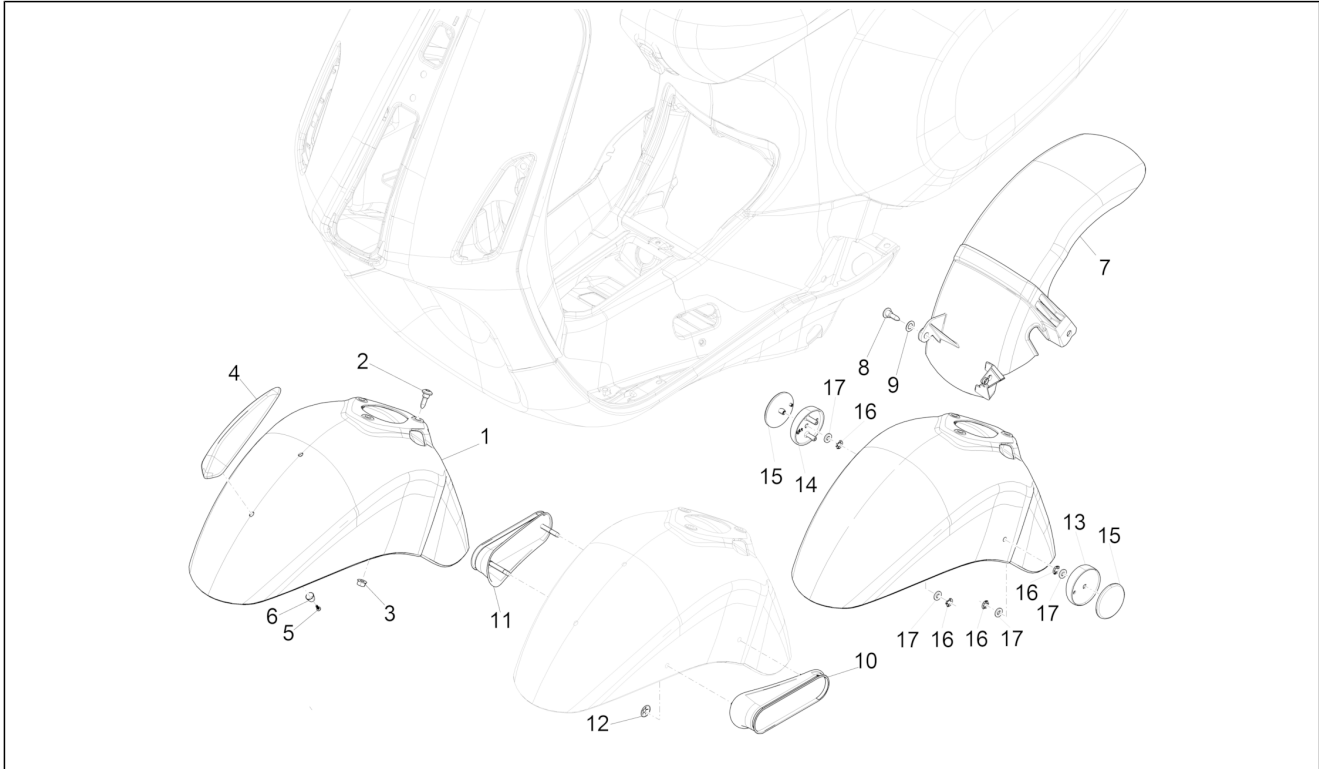

Vespa Primavera 150
EVPR000EX5 Vespa Primavera 150 4T 3V IGET ABS-NOABS
E2-E3-E4 2016 - 2019 (APAC)

Chassis prefix: RP8M8222, RP8M8221,
RP8M8241, RP8M8242
Engine prefix: M828M, M826M, M82CM,
M82GM

Group	Frame - Plastic parts - Coachwork
Code	02.33
Description	Wheel huosing - Mudguard
Service	1

Pos.	Code	Description	Qty	Variants
				Country:Australia[AU] Colour:Midnight Blue[222/A] Model version:ABS Version[ABS] Country:China[CN] Colour:Midnight Blue[222/A] Model version:ABS Version[ABS] Country:Taiwan[TN] Colour:Midnight Blue[222/A] Model version:ABS Version[ABS] Country:Japan[JP]
1		Front mudguard	1	Colour:Brown 140/A[140/A] Model version:ABS Version[ABS] 50° Version[50] Country:Taiwan[TN] Colour:Brown 140/A[140/A] Model version:ABS Version[ABS] 50° Version[50] Country:Thailand[TH] Colour:Brown 140/A[140/A] Model version:ABS Version[ABS] 50° Version[50] Country:Indonesia[ID] Colour:Brown 140/A[140/A] Model version:ABS Version[ABS] 50° Version[50] Country:Export Version[EX] Colour:Brown 140/A[140/A] Model version:ABS Version[ABS] 50° Version[50] Country:China[CN] Colour:Brown 140/A[140/A] Model version:ABS Version[ABS] 50° Version[50] Country:Australia[AU]
1		Front mudguard	1	Colour:Light blue 294/A[294/A] Model version:ABS Version[ABS] 50° Version[50] Country:Taiwan[TN] Colour:Light blue 294/A[294/A] Model version:ABS Version[ABS] 50° Version[50] Country:Thailand[TH] Colour:Light blue 294/A[294/A] Model version:ABS Version[ABS] 50° Version[50] Country:Indonesia[ID]