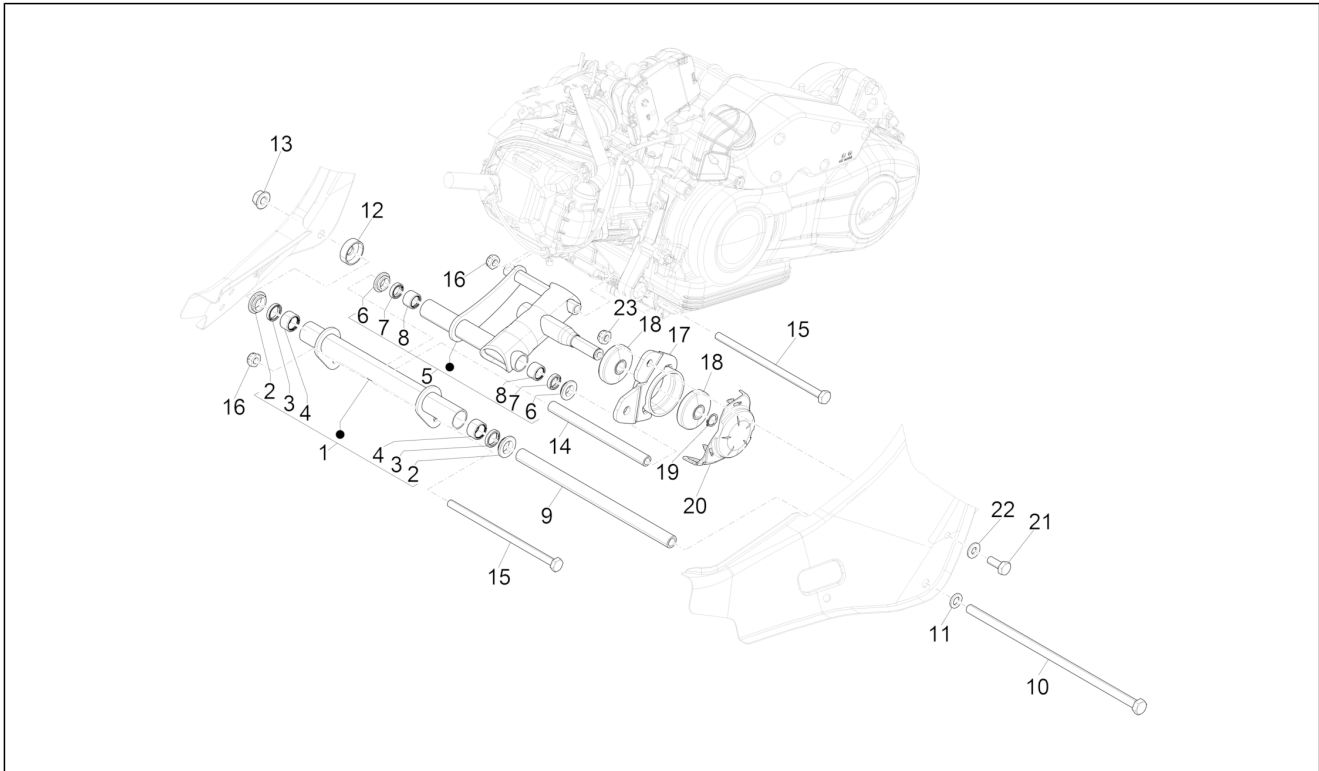

Group	Suspensions - Wheels
Code	04.01
Description	Swinging arm
Service	1

Pos.	Code	Description	Qty	Variants
1		Complete swinging arm on frame side	1	
1		Complete swinging arm on engine side	1	
2		Bush	2	
3		Gasket ring	2	
4		Roller cage	2	
5		Complete swinging arm on engine side	1	
5		Complete swinging arm on frame side	1	
6		Bush	2	
7		Gasket ring	2	
8		Roller cage	2	
9		Spacer	1	
10		Hex socket screw M12x324	1	
11		Washer	1	
12		Spacer	1	
13		Nut M12	1	
14		Spacer	1	
15		Hex screw M10x202	2	
16		Self locking nut M10	2	
17		Complete silent block support bracket	1	
18		Silent-block	2	
18		Silent-block	2	
19		Circlip	1	
20		Silent block cover	1	
21		Hex screw	1	
22		Flat washer	1	
23		Self locking nut M10	1