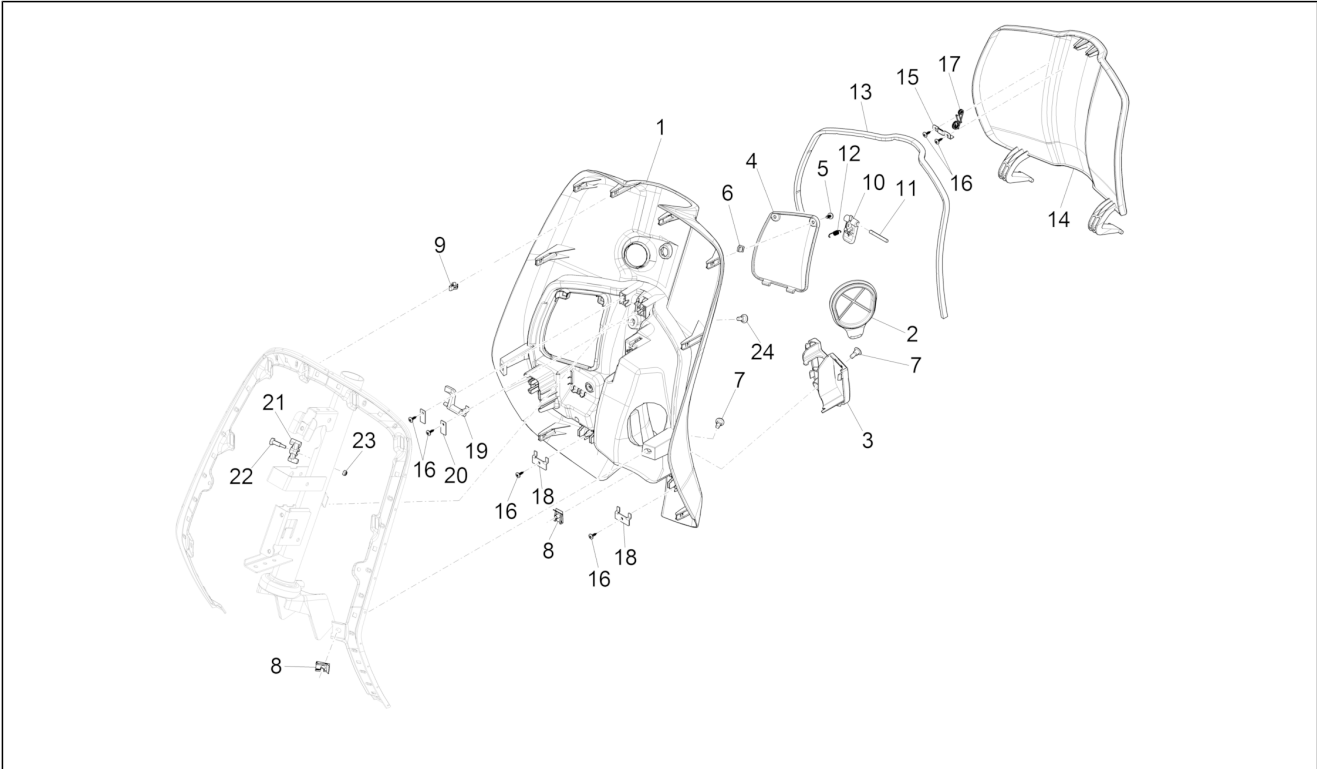

Vespa Primavera 150
EVPR000EX5 Vespa Primavera 150 4T 3V IGET ABS-NOABS
E2-E3-E4 2016 - 2019 (APAC)

Chassis prefix: RP8M8222, RP8M8221,
RP8M8241, RP8M8242
Engine prefix: M828M, M826M, M82CM,
M82GM

Group	Frame - Plastic parts - Coachwork
Code	02.30
Description	Front glove-box - Knee-guard panel
Service	1

Pos.	Code	Description	Qty	Variants
				Colour:Light blue 294/A[294/A] Model version:ABS Version[ABS] 50° Version[50] Country:Indonesia[ID] Colour:Light blue 294/A[294/A] Model version:ABS Version[ABS] 50° Version[50] Country:Export Version[EX] Colour:Light blue 294/A[294/A] Model version:ABS Version[ABS] 50° Version[50] Country:China[CN] Colour:Light blue 294/A[294/A] Model version:ABS Version[ABS] 50° Version[50] Country:Australia[AU] Colour:BLACK[79/A] Model version:ABS Version[ABS] Country:China[CN] Colour:White[544] Model version:ABS Version[ABS] Country:China[CN] Colour:DRAGON RED[894] Model version:ABS Version[ABS] Country:China[CN] Colour:White[544] Model version:ABS Version[ABS] "Sport" version[S] Country:Thailand[TH] Colour:BLACK[79/A] Model version:ABS Version[ABS] "Sport" version[S] Country:Thailand[TH] Colour:Matte red - RW[RW] Model version:ABS Version[ABS] "Sport" version[S] Country:Thailand[TH]
3		Lh pocket	1	Colour:Midnight Blue[222/A] Model version:ABS Version[ABS] Country:Export Version[EX] Colour:Silk grey[701/C] Model version:ABS Version[ABS] Country:Australia[AU] Colour:Silk grey[701/C]