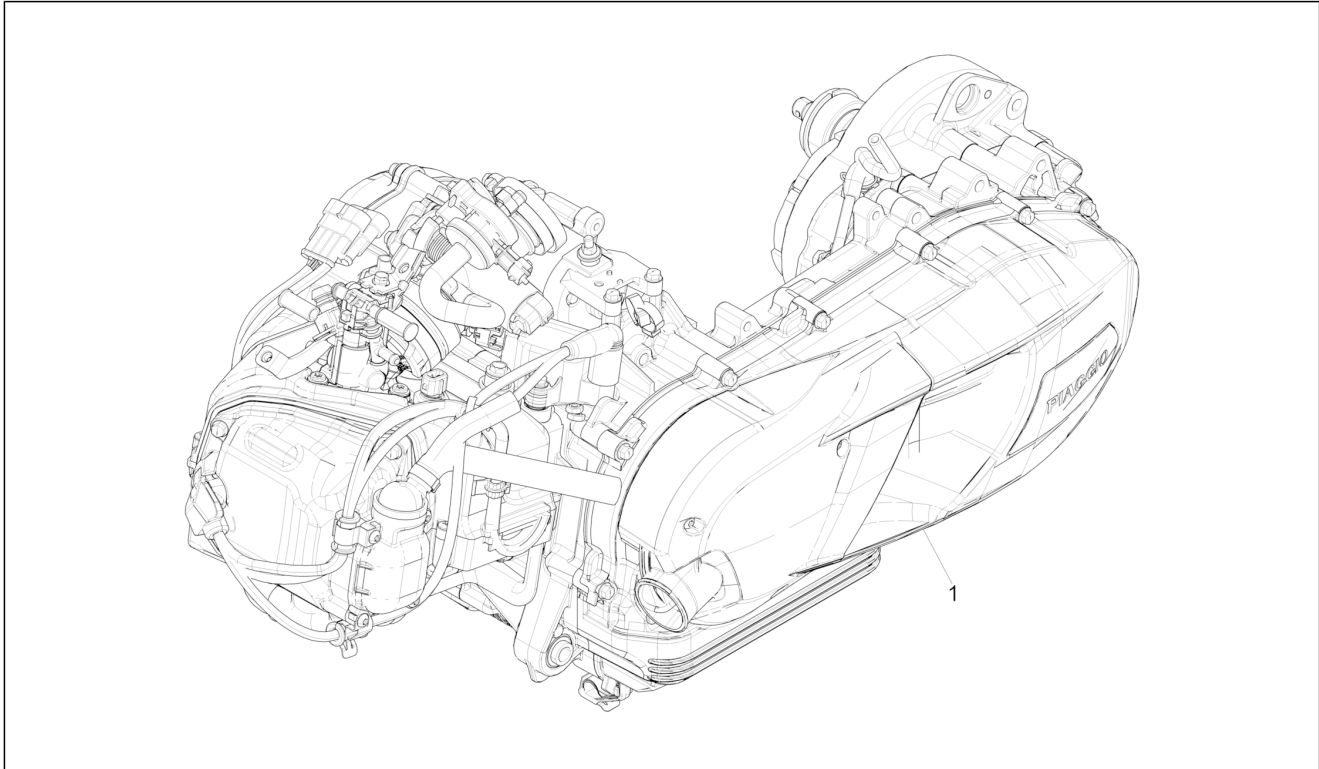

Vespa Primavera 150
EVPR000EX5 Vespa Primavera 150 4T 3V IGET ABS-NOABS
E2-E3-E4 2016 - 2019 (APAC)

Chassis prefix: RP8M8222, RP8M8221,
RP8M8241, RP8M8242
Engine prefix: M828M, M826M, M82CM,
M82GM

Group	Engine
Code	01.02
Description	Engine, assembly
Service	1

Pos.	Code	Description	Qty	Variants
				Colour:Beige unique 518/A[518/A] Model version:ABS Version[ABS] Country:Indonesia[ID] Colour:Silk grey[701/C] Model version:ABS Version[ABS] Country:Export Version[EX] Colour:White[544] Model version:ABS Version[ABS] Yacht club version[YC] Country:Indonesia[ID] Colour:White[544] Model version:ABS Version[ABS] Yacht club version[YC] Country:Export Version[EX] Colour:Beige[598] Model version:ABS Version[ABS] Country:Export Version[EX] Colour:White[544] Model version:ABS Version[ABS] Country:Export Version[EX] Colour:BLACK[79/A] Model version:ABS Version[ABS] Country:Export Version[EX] Colour:Midnight Blue[222/A] Model version:ABS Version[ABS] Country:Export Version[EX] Colour:DRAGON RED[894] Model version:ABS Version[ABS] Country:Export Version[EX] Colour:White[544] Model version:ABS Version[ABS] Country:Export Version[EX] Colour:BLACK[79/A] Model version:ABS Version[ABS] Country:Export Version[EX] Colour:Silk grey[701/C] Model version:ABS Version[ABS] Country:Export Version[EX] Colour:[283/A] Model version:ABS Version[ABS]