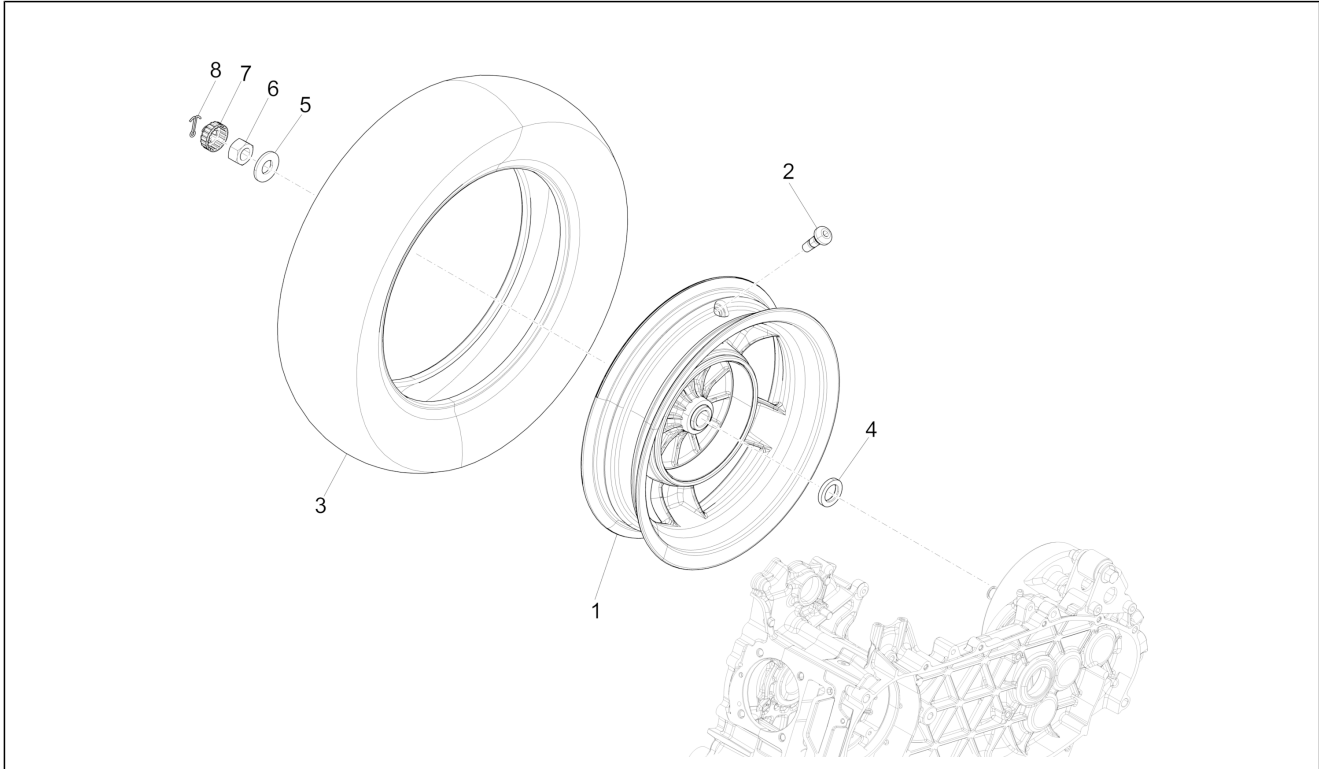

Group	Suspensions - Wheels
Code	04.12
Description	Rear wheel
Service	1

Pos.	Code	Description	Qty	Variants
				Model version:ABS Version[ABS] Country:Taiwan[TN] Colour:DRAGON RED[894] Model version:ABS Version[ABS] Country:Taiwan[TN] Colour:Silk grey[701/C] Model version:ABS Version[ABS] Country:Taiwan[TN] Colour:BLACK[79/A] Model version:ABS Version[ABS] Country:Taiwan[TN] Colour:Beige unique 518/A[518/A] Model version:ABS Version[ABS] Country:Taiwan[TN] Colour:BLACK[79/A] Model version:ABS Version[ABS] Country:Australia[AU] Colour:White[544] Model version:ABS Version[ABS] Country:Japan[JP] Colour:Midnight Blue[222/A] Model version:ABS Version[ABS] Country:Japan[JP] Colour:Silk grey[701/C] Model version:ABS Version[ABS] Country:Japan[JP] Colour:Light blue 294/A[294/A] Model version:ABS Version[ABS] 50° Version[50] Country:Taiwan[TN] Colour:Light blue 294/A[294/A] Model version:ABS Version[ABS] 50° Version[50] Country:Thailand[TH] Colour:Light blue 294/A[294/A] Model version:ABS Version[ABS] 50° Version[50] Country:Indonesia[ID] Colour:Light blue 294/A[294/A] Model version:ABS Version[ABS] 50° Version[50] Country:Export Version[EX]