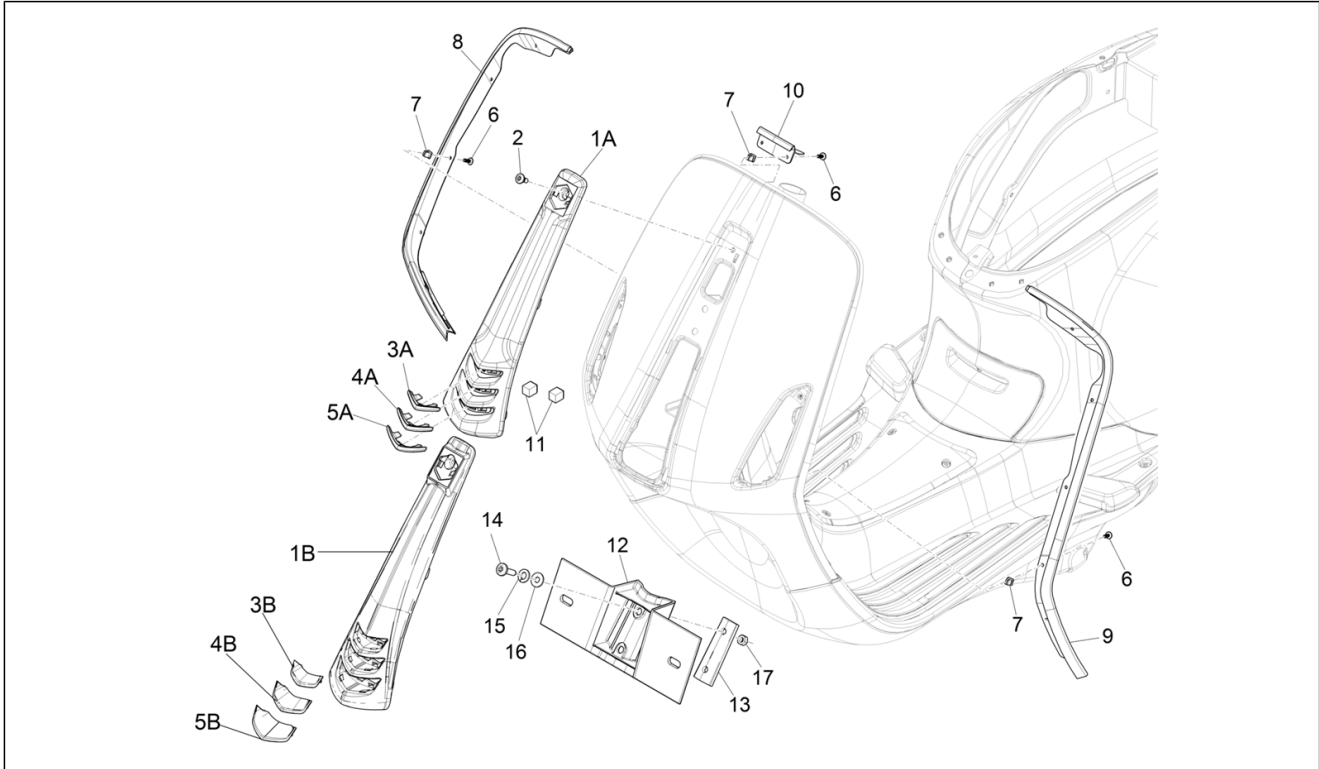

Vespa Primavera 150
EVPR000EX5 Vespa Primavera 150 4T 3V IGET ABS-NOABS
E2-E3-E4 2016 - 2019 (APAC)

Chassis prefix: RP8M8222, RP8M8221,
RP8M8241, RP8M8242
Engine prefix: M828M, M826M, M82CM,
M82GM

Group	Frame - Plastic parts - Coachwork
Code	02.26
Description	Front shield
Service	1

Pos.	Code	Description	Qty	Variants
				Colour:Midnight Blue[222/A] Country:Taiwan[TN] Model version:ABS Version[ABS] Colour:Silk grey[701/C] Model version:ABS Version[ABS] Country:China[CN] Colour:Light Blue 70° (VN)[434] Country:Taiwan[TN] Model version:70° Version[70°] ABS Version[ABS] Colour:Brown[135/A] Country:Australia[AU] Model version:ABS Version[ABS] Colour:Brown[135/A] Country:China[CN] Model version:ABS Version[ABS] Colour:Brown[135/A] Model version:No ABS Version[NO ABS] Country:Indonesia[ID] Colour:Competition Black[98/A] Country:Australia[AU] Model version:ABS Version[ABS] Colour:Competition Black[98/A] Model version:ABS Version[ABS] Country:Export Version[EX] Colour:Competition Black[98/A] Country:Taiwan[TN] Model version:ABS Version[ABS] Colour:DRAGON RED[894] Country:Australia[AU] Model version:ABS Version[ABS] Colour:DRAGON RED[894] Model version:ABS Version[ABS] Country:Export Version[EX] Colour:DRAGON RED[894] Country:Taiwan[TN] Model version:ABS Version[ABS] Colour:Light Blue 70° (VN)[434] Country:Export Version[EX]