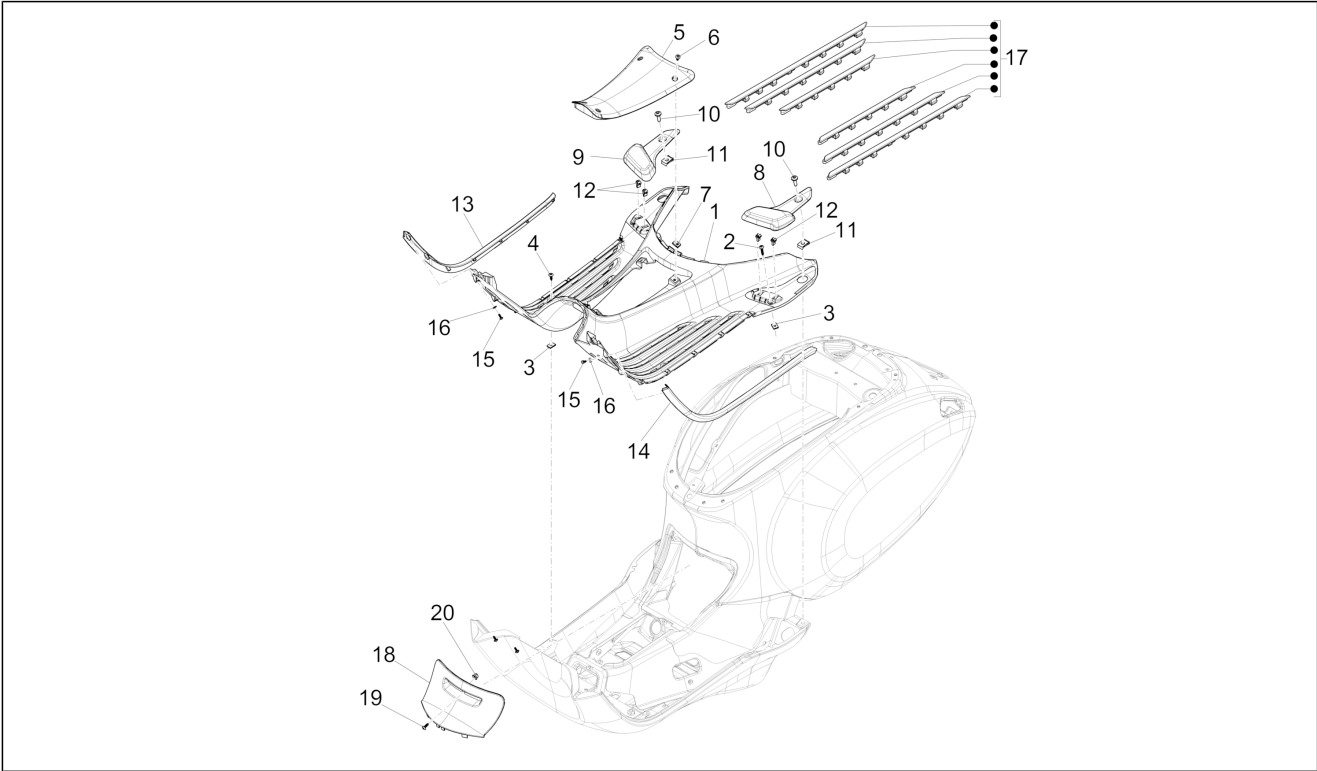

Group	Frame - Plastic parts - Coachwork
Code	02.31
Description	Central cover - Footrests
Service	1

Pos.	Code	Description	Qty	Variants
				Model version:ABS Version[ABS] Colour:White[544] Country:Australia[AU] Model version:ABS Version[ABS] Colour:Silk grey[701/C] Model version:No ABS Version[NO ABS] Country:Indonesia[ID] Colour:White[544] Model version:ABS Version[ABS] Country:Taiwan[TN] Colour:Midnight Blue[222/A] Model version:ABS Version[ABS] Country:Taiwan[TN] Colour:Silk grey[701/C] Model version:ABS Version[ABS] Country:Taiwan[TN] Colour:DRAGON RED[894] Model version:ABS Version[ABS] Country:Taiwan[TN] Colour:BLACK[79/A] Model version:ABS Version[ABS] Country:Taiwan[TN] Colour:Midnight Blue[222/A] Country:China[CN] Model version:ABS Version[ABS] Colour:Midnight Blue[222/A] Model version:No ABS Version[NO ABS] Country:Indonesia[ID] Colour:Midnight Blue[222/A] Country:Taiwan[TN] Model version:ABS Version[ABS] Colour:Silk grey[701/C] Model version:ABS Version[ABS] Country:China[CN] Colour:Light Blue 70° (VN)[434] Country:Taiwan[TN] Model version:70° Version[70°] ABS Version[ABS] Colour:Brown[135/A]