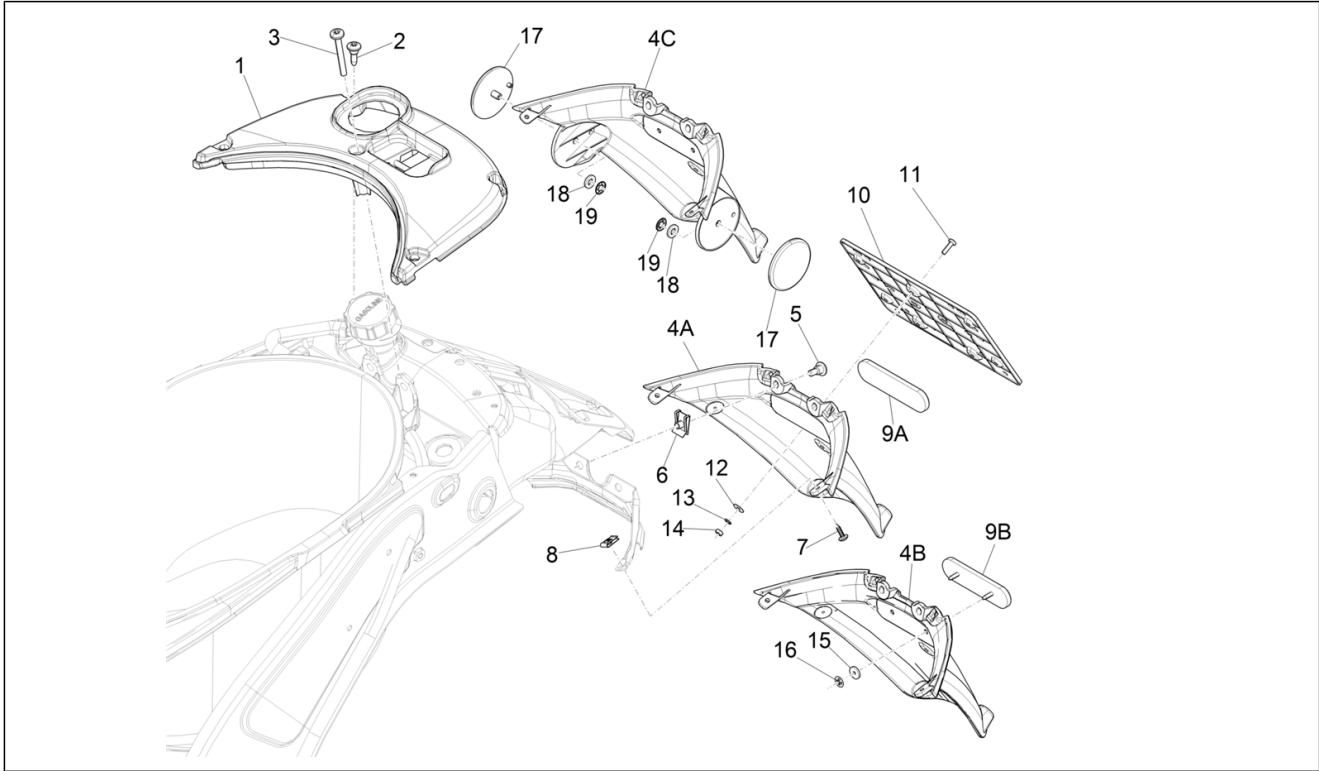

Group	Frame - Plastic parts - Coachwork
Code	02.37
Description	Rear cover - Splash guard
Service	1

Pos.	Code	Description	Qty	Variants
				Colour:BLACK[79/A] Model version:ABS Version[ABS] Country:Taiwan[TN] Colour:Beige unique 518/A[518/A] Model version:ABS Version[ABS] Country:Taiwan[TN] Colour:BLACK[79/A] Model version:ABS Version[ABS] Country:Australia[AU] Colour:White[544] Model version:ABS Version[ABS] Country:Japan[JP] Colour:Midnight Blue[222/A] Model version:ABS Version[ABS] Country:Japan[JP] Colour:Silk grey[701/C] Model version:ABS Version[ABS] Country:Japan[JP] Colour:Light blue 294/A[294/A] Model version:ABS Version[ABS] 50° Version[50] Country:Taiwan[TN] Colour:Light blue 294/A[294/A] Model version:ABS Version[ABS] 50° Version[50] Country:Thailand[TH] Colour:Light blue 294/A[294/A] Model version:ABS Version[ABS] 50° Version[50] Country:Indonesia[ID] Colour:Light blue 294/A[294/A] Model version:ABS Version[ABS] 50° Version[50] Country:Export Version[EX] Colour:Light blue 294/A[294/A] Model version:ABS Version[ABS] 50° Version[50] Country:Australia[AU] Colour:D05 - Blue glossy VN[D05] Model version:ABS Version[ABS] Country:Thailand[TH] Colour:White[544] Model version:ABS Version[ABS]