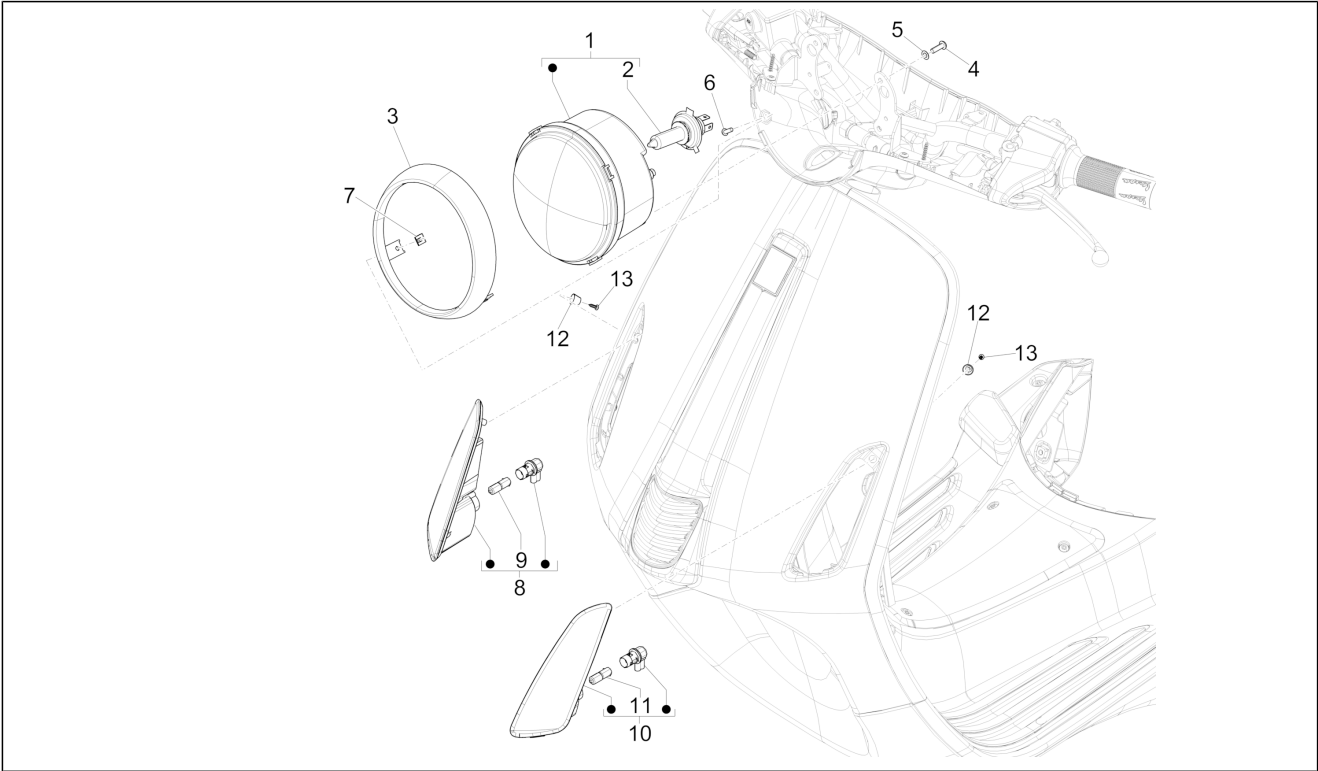

Vespa Primavera 150
EVPR000EX5 Vespa Primavera 150 4T 3V IGET ABS-NOABS
E2-E3-E4 2016 - 2019 (APAC)

Chassis prefix: RP8M8222, RP8M8221,
RP8M8241, RP8M8242
Engine prefix: M828M, M826M, M82CM,
M82GM

Group	Electrical system
Code	06.03
Description	Front headlamps - Turn signal lamps
Service	1

Pos.	Code	Description	Qty	Variants
1	-----	Headlamp, assy	1	Colour:Midnight Blue[222/A] Model version:ABS Version[ABS] Country:Export Version[EX] Colour:Silk grey[701/C] Model version:ABS Version[ABS] Country:Australia[AU] Colour:Silk grey[701/C] Model version:ABS Version[ABS] Country:Taiwan[TN] Colour:Brown[135/A] Model version:ABS Version[ABS] Country:Export Version[EX] Colour:Brown[135/A] Country:Taiwan[TN] Model version:ABS Version[ABS] Colour:Competition Black[98/A] Country:China[CN] Model version:ABS Version[ABS] Colour:Competition Black[98/A] Model version:No ABS Version[NO ABS] Country:Indonesia[ID] Colour:DRAGON RED[894] Country:China[CN] Model version:ABS Version[ABS] Colour:DRAGON RED[894] Model version:No ABS Version[NO ABS] Country:Indonesia[ID] Colour:Light Blue 70° (VN)[434] Model version:No ABS Version[NO ABS] 70° Version[70°] Country:Indonesia[ID] Colour:White[544] Country:Taiwan[TN] Model version:ABS Version[ABS] Colour:White[544] Model version:ABS Version[ABS] Colour:White[544] Country:Australia[AU] Model version:ABS Version[ABS]