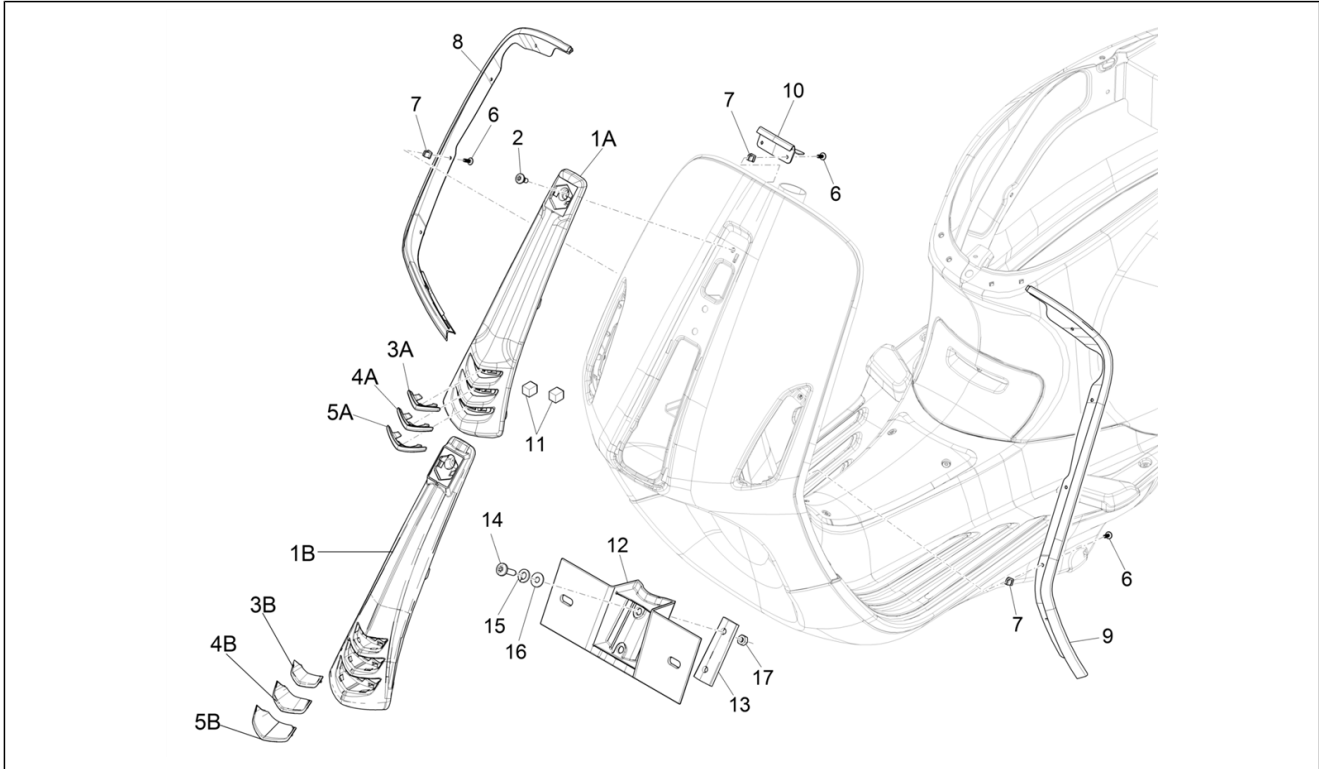

Group	Frame - Plastic parts - Coachwork
Code	02.26
Description	Front shield
Service	1

Pos.	Code	Description	Qty	Variants
2		screw	1	
6		Self tapping screw D4.2x13	14	
7		Expansion plug	14	
8		Right-hand shield edge	1	Colour:White[544] Model version:ABS Version[ABS] "Sport" version[S] Country:Thailand[TH] Colour:BLACK[79/A] Model version:ABS Version[ABS] "Sport" version[S] Country:Thailand[TH] Colour:Matte red - RW[RW] Model version:ABS Version[ABS] "Sport" version[S] Country:Thailand[TH]
8		Right-hand shield edge	1	Colour:Midnight Blue[222/A] Model version:ABS Version[ABS] Country:Export Version[EX] Colour:Silk grey[701/C] Model version:ABS Version[ABS] Country:Australia[AU] Colour:Silk grey[701/C] Model version:ABS Version[ABS] Country:Taiwan[TN] Colour:Brown[135/A] Model version:ABS Version[ABS] Country:Export Version[EX] Colour:Brown[135/A] Country:Taiwan[TN] Model version:ABS Version[ABS] Colour:Competition Black[98/A] Country:China[CN] Model version:ABS Version[ABS] Colour:Competition Black[98/A] Model version:No ABS Version[NO ABS] Country:Indonesia[ID] Colour:DRAGON RED[894] Country:China[CN] Model version:ABS Version[ABS]