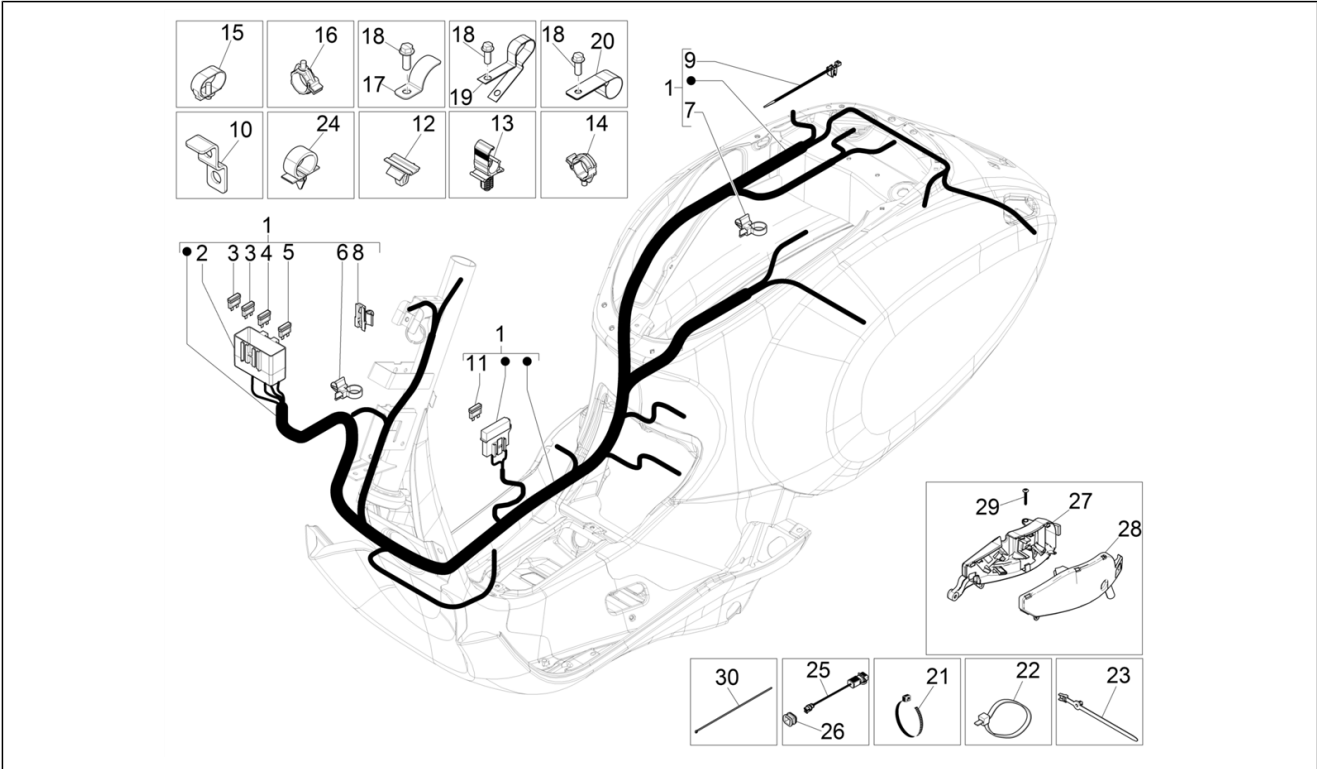

Vespa Primavera 150
EVPR000EX5 Vespa Primavera 150 4T 3V IGET ABS-NOABS
E2-E3-E4 2016 - 2019 (APAC)

Chassis prefix: RP8M8222, RP8M8221,
RP8M8241, RP8M8242
Engine prefix: M828M, M826M, M82CM,
M82GM

Group	Electrical system
Code	06.08
Description	Main cable harness
Service	1

Pos.	Code	Description	Qty	Variants
				Model version:ABS Version[ABS] Country:Australia[AU] Colour:Silk grey[701/C] Model version:ABS Version[ABS] Country:Australia[AU] Colour:Beige unique 518/A[518/A] Model version:ABS Version[ABS] Country:Export Version[EX] Colour:White[544] Model version:ABS Version[ABS] Country:Taiwan[TN] Colour:White[544] Model version:ABS Version[ABS] Yacht club version[YC] Country:Thailand[TH] Colour:DRAGON RED[894] Model version:ABS Version[ABS] Country:Japan[JP] Colour:Midnight Blue[222/A] Model version:ABS Version[ABS] Country:Australia[AU] Colour:DRAGON RED[894] Model version:ABS Version[ABS] Country:Australia[AU] Colour:BLACK[79/A] Model version:ABS Version[ABS] Country:Japan[JP] Colour:Brown 140/A[140/A] Model version:ABS Version[ABS] 50° Version[50] Country:Taiwan[TN] Colour:Brown 140/A[140/A] Model version:ABS Version[ABS] 50° Version[50] Country:Thailand[TH] Colour:Brown 140/A[140/A] Model version:ABS Version[ABS] 50° Version[50] Country:Indonesia[ID] Colour:Brown 140/A[140/A] Model version:ABS Version[ABS] 50° Version[50] Country:Export Version[EX]