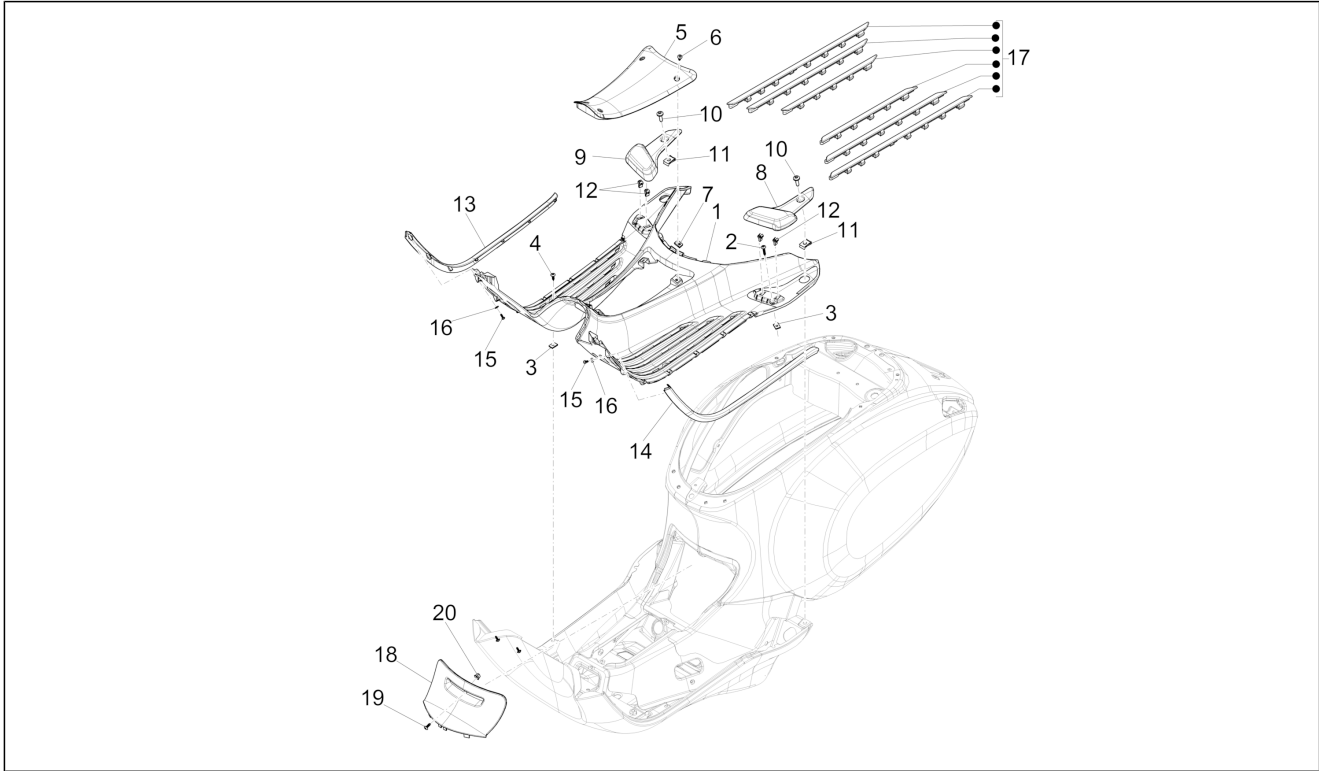

Vespa Primavera 150
EVPR000EX5 Vespa Primavera 150 4T 3V IGET ABS-NOABS
E2-E3-E4 2016 - 2019 (APAC)

Chassis prefix: RP8M8222, RP8M8221,
RP8M8241, RP8M8242
Engine prefix: M828M, M826M, M82CM,
M82GM

Group	Frame - Plastic parts - Coachwork
Code	02.31
Description	Central cover - Footrests
Service	1

Pos.	Code	Description	Qty	Variants
				Colour: DRAGON RED[894] Model version: ABS Version[ABS] Country: Indonesia[ID] Colour: White[544] Model version: ABS Version[ABS] Yacht club version[YC] Country: Taiwan[TN] Colour: White[544] Model version: ABS Version[ABS] Yacht club version[YC] Country: Indonesia[ID] Colour: White[544] Model version: ABS Version[ABS] Yacht club version[YC] Country: Export Version[EX] Colour: White[544] Model version: ABS Version[ABS] Yacht club version[YC] Country: Australia[AU] Colour: Midnight Blue[222/A] Model version: ABS Version[ABS] Country: Japan[JP] Colour: Beige[598] Model version: ABS Version[ABS] Country: Export Version[EX] Colour: Midnight Blue[222/A] Model version: ABS Version[ABS] Country: Indonesia[ID] Colour: BLACK[79/A] Model version: ABS Version[ABS] Country: Indonesia[ID] Colour: Silk grey[701/C] Model version: ABS Version[ABS] Country: Indonesia[ID] Colour: [283/A] Model version: ABS Version[ABS] Country: Taiwan[TN] Colour: White[544] Model version: ABS Version[ABS] Yacht club version[YC] Country: Japan[JP] Colour: White[544] Model version: ABS Version[ABS] Yacht club version[YC]