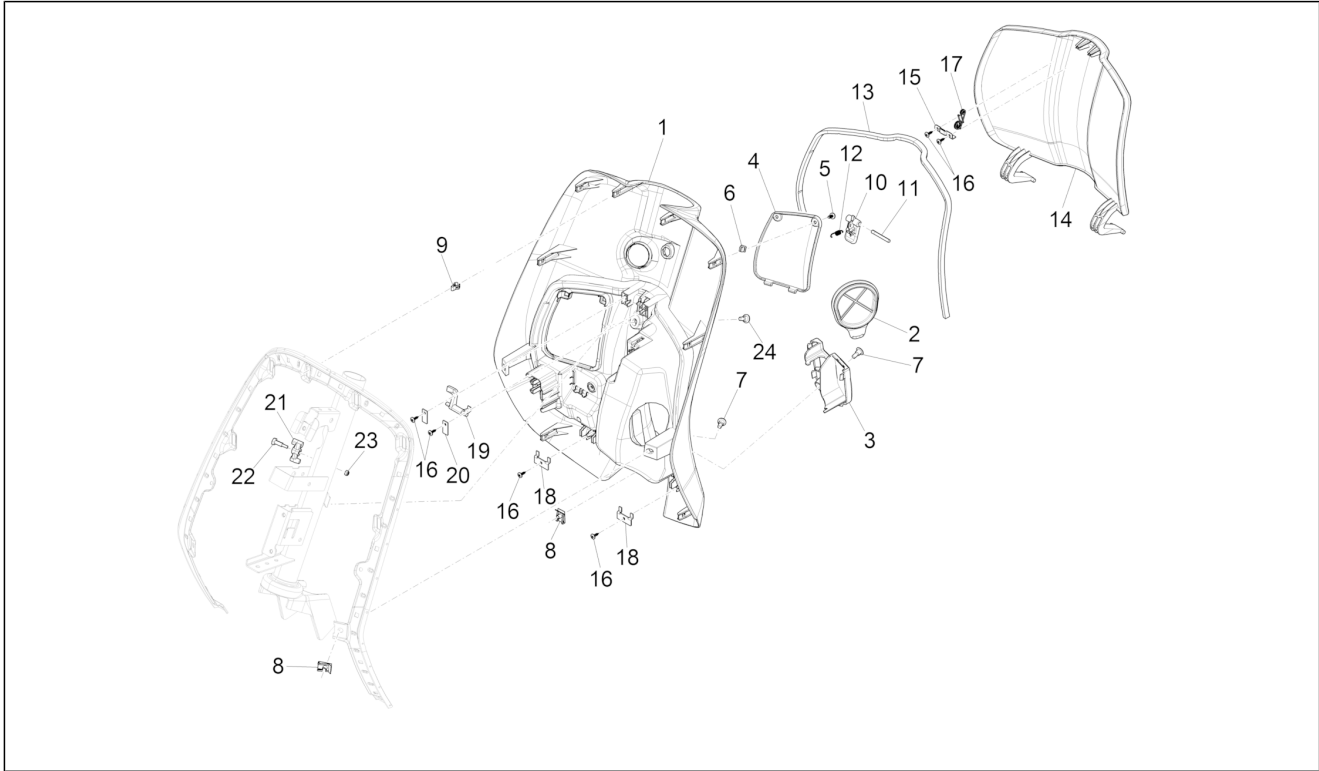

Vespa Primavera 150
EVPR000EX5 Vespa Primavera 150 4T 3V IGET ABS-NOABS
E2-E3-E4 2016 - 2019 (APAC)

Chassis prefix: RP8M8222, RP8M8221,
RP8M8241, RP8M8242
Engine prefix: M828M, M826M, M82CM,
M82GM

Group	Frame - Plastic parts - Coachwork
Code	02.30
Description	Front glove-box - Knee-guard panel
Service	1

Pos.	Code	Description	Qty	Variants
				Model version:ABS Version[ABS] Country:Thailand[TH] Colour:BLACK[79/A] Model version:ABS Version[ABS] Country:Japan[JP] Colour:BLACK[79/A] Model version:ABS Version[ABS] Country:Taiwan[TN] Colour:BLACK[79/A] Model version:ABS Version[ABS] Country:Australia[AU] Colour:BLACK[79/A] Model version:ABS Version[ABS] Country:China[CN] Colour:BLACK[79/A] Model version:ABS Version[ABS] "Sport" version[S] Country:Thailand[TH]
1		Front glove comp.	1	Colour:DRAGON RED[894] Country:China[CN] Model version:ABS Version[ABS] Colour:DRAGON RED[894] Model version:No ABS Version[NO ABS] Country:Indonesia[ID] Colour:DRAGON RED[894] Model version:ABS Version[ABS] Country:Taiwan[TN] Colour:DRAGON RED[894] Country:Australia[AU] Model version:ABS Version[ABS] Colour:DRAGON RED[894] Model version:ABS Version[ABS] Country:Export Version[EX] Colour:DRAGON RED[894] Country:Taiwan[TN] Model version:ABS Version[ABS] Colour:DRAGON RED[894] Model version:ABS Version[ABS]