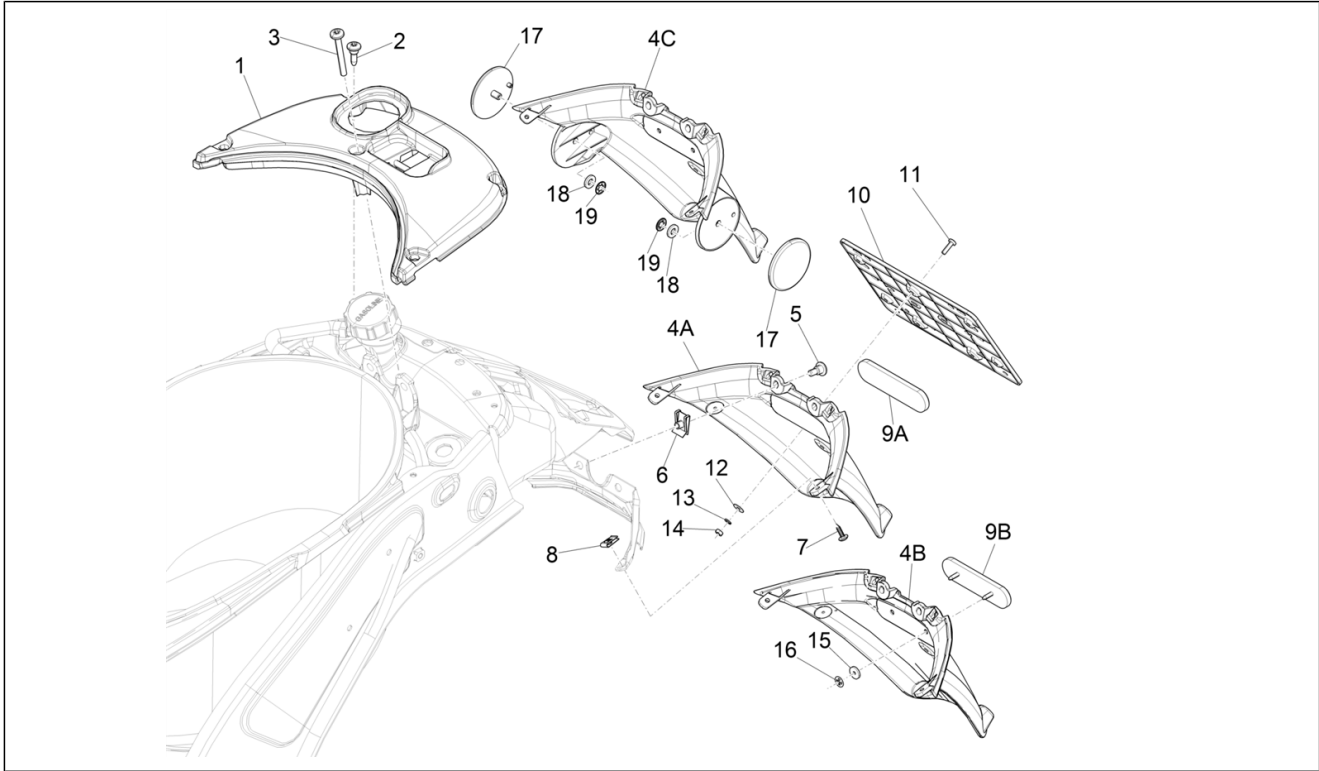

Group	Frame - Plastic parts - Coachwork
Code	02.37
Description	Rear cover - Splash guard
Service	1

Pos.	Code	Description	Qty	Variants
				Model version:ABS Version[ABS] Country:Australia[AU] Colour:DRAGON RED[894] Model version:ABS Version[ABS] Country:Australia[AU] Colour:[283/A] Model version:ABS Version[ABS] Country:Indonesia[ID] Colour:BLACK[79/A] Model version:ABS Version[ABS] Country:Australia[AU]
4B		Rear protection	1	Colour:White[544] Model version:ABS Version[ABS] Country:Taiwan[TN] Colour:Midnight Blue[222/A] Model version:ABS Version[ABS] Country:Taiwan[TN] Colour:Silk grey[701/C] Model version:ABS Version[ABS] Country:Taiwan[TN] Colour:DRAGON RED[894] Model version:ABS Version[ABS] Country:Taiwan[TN] Colour:BLACK[79/A] Model version:ABS Version[ABS] Country:Taiwan[TN] Colour:D05 - Blue glossy VN[D05] Model version:ABS Version[ABS] Country:Export Version[EX] Colour:D05 - Blue glossy VN[D05] Model version:ABS Version[ABS] Country:Australia[AU] Colour:D05 - Blue glossy VN[D05] Model version:ABS Version[ABS] Country:Japan[JP] Colour:D05 - Blue glossy VN[D05] Model version:ABS Version[ABS]