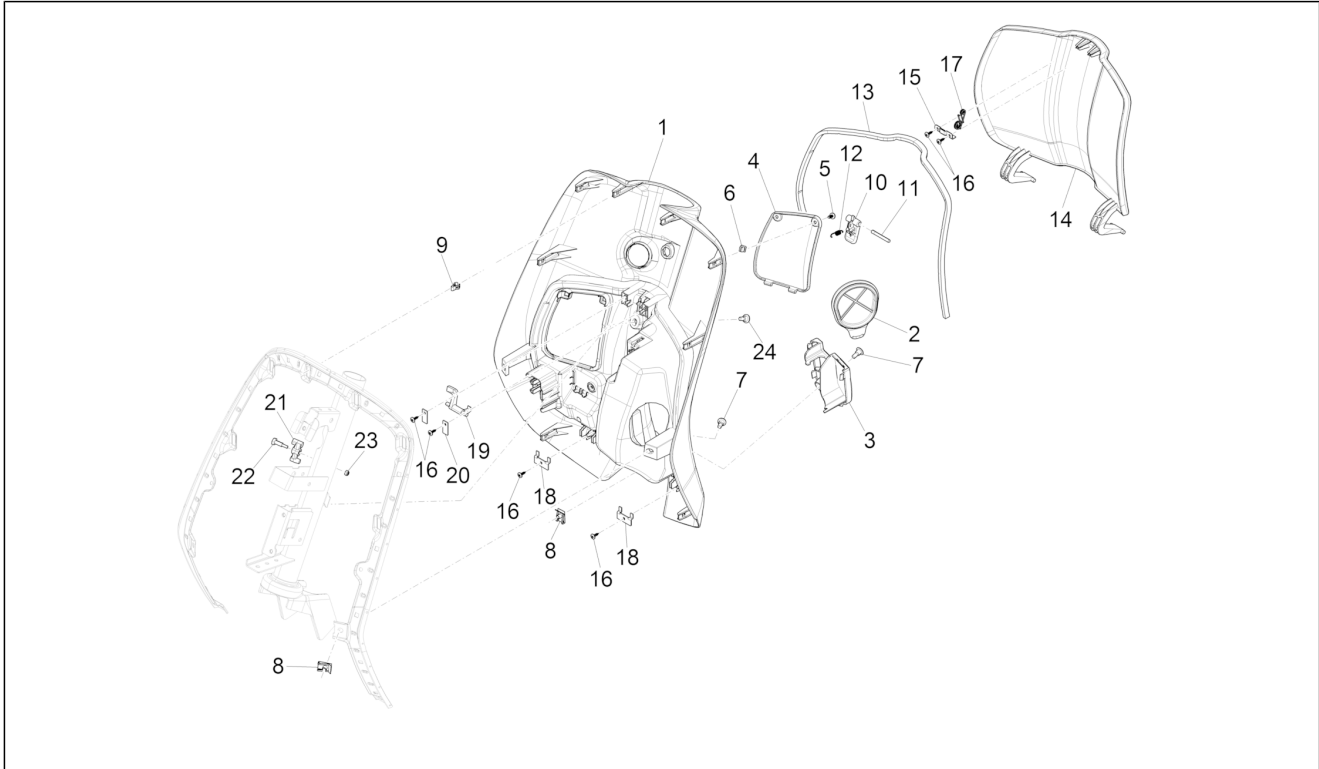

Group	Frame - Plastic parts - Coachwork
Code	02.30
Description	Front glove-box - Knee-guard panel
Service	1

Pos.	Code	Description	Qty	Variants
				Colour:Competition Black[98/A] Model version:ABS Version[ABS] Country:Export Version[EX] Colour:Competition Black[98/A] Country:Taiwan[TN] Model version:ABS Version[ABS] Colour:DRAGON RED[894] Country:Australia[AU] Model version:ABS Version[ABS] Colour:DRAGON RED[894] Model version:ABS Version[ABS] Country:Export Version[EX] Colour:DRAGON RED[894] Country:Taiwan[TN] Model version:ABS Version[ABS] Colour:Light Blue 70° (VN)[434] Country:Export Version[EX] Model version:70° Version[70°] ABS Version[ABS] Colour:Midnight Blue[222/A] Country:Australia[AU] Model version:ABS Version[ABS] Colour:White[544] Model version:No ABS Version[NO ABS] Country:Indonesia[ID] Colour:White[544] Country:China[CN] Model version:ABS Version[ABS] Colour:D05 - Blue glossy VN[D05] Model version:ABS Version[ABS] Country:Export Version[EX] Colour:D05 - Blue glossy VN[D05] Model version:ABS Version[ABS] Country:China[CN] Colour:D05 - Blue glossy VN[D05] Model version:ABS Version[ABS] Country:Australia[AU] Colour:D05 - Blue glossy VN[D05] Model version:ABS Version[ABS]