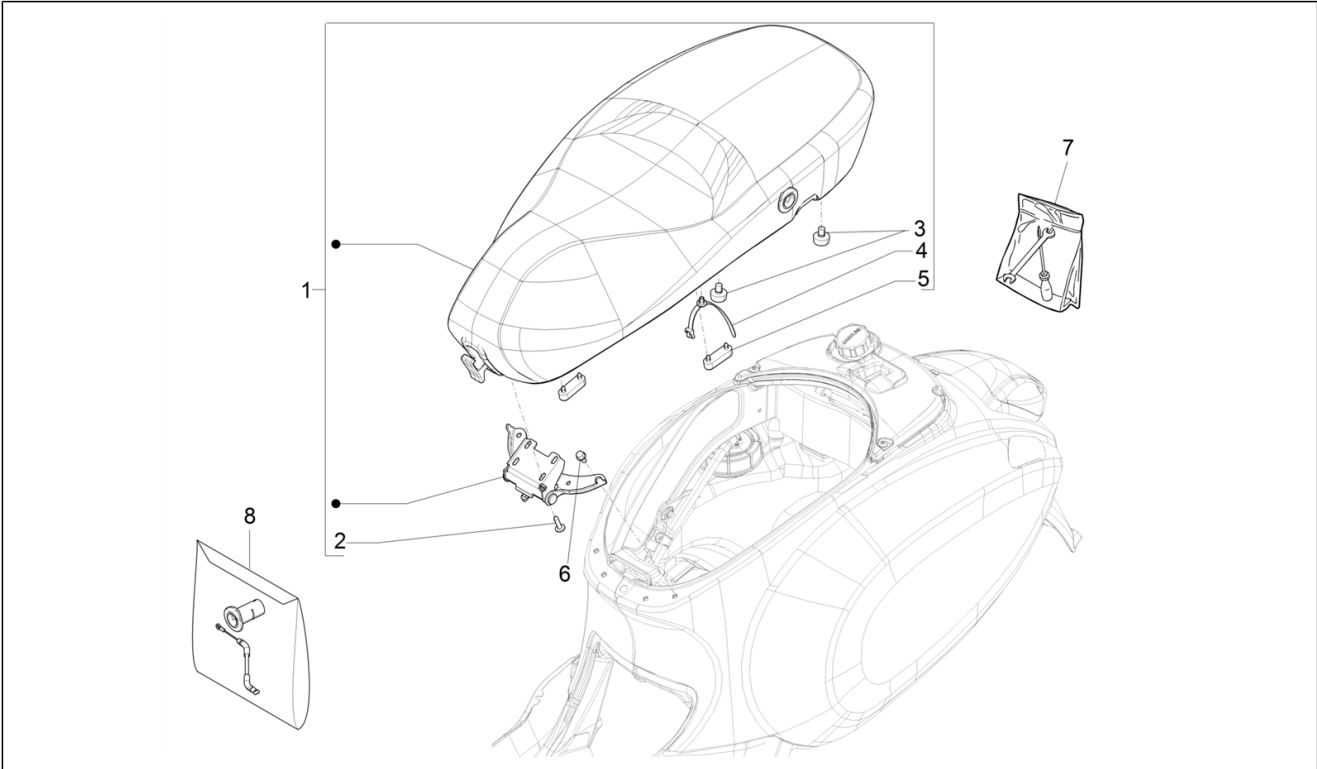

Group	Frame - Plastic parts - Coachwork
Code	02.39
Description	Saddle/seats
Service	1

Pos.	Code	Description	Qty	Variants
				Model version:ABS Version[ABS] Colour:White[544] Model version:ABS Version[ABS] Colour:White[544] Country:Australia[AU] Model version:ABS Version[ABS] Colour:Silk grey[701/C] Model version:No ABS Version[NO ABS] Country:Indonesia[ID] Colour:Brown[135/A] Country:China[CN] Model version:ABS Version[ABS] Colour:Competition Black[98/A] Country:Australia[AU] Model version:ABS Version[ABS] Colour:Competition Black[98/A] Model version:ABS Version[ABS] Country:Export Version[EX] Colour:Competition Black[98/A] Country:Taiwan[TN] Model version:ABS Version[ABS] Colour:White[544] Model version:No ABS Version[NO ABS] Country:Indonesia[ID] Colour:White[544] Country:China[CN] Model version:ABS Version[ABS] Colour:Silk grey[701/C] Model version:ABS Version[ABS] Country:Export Version[EX]
1		Saddle assembly brown	1	Model version:70° Version[70°] Colour:Light Blue 70° (VN)[434] Country:Taiwan[TN] Model version:70° Version[70°] ABS Version[ABS] Colour:Light Blue 70° (VN)[434] Model version:No ABS Version[NO ABS] 70° Version[70°] Country:Indonesia[ID]