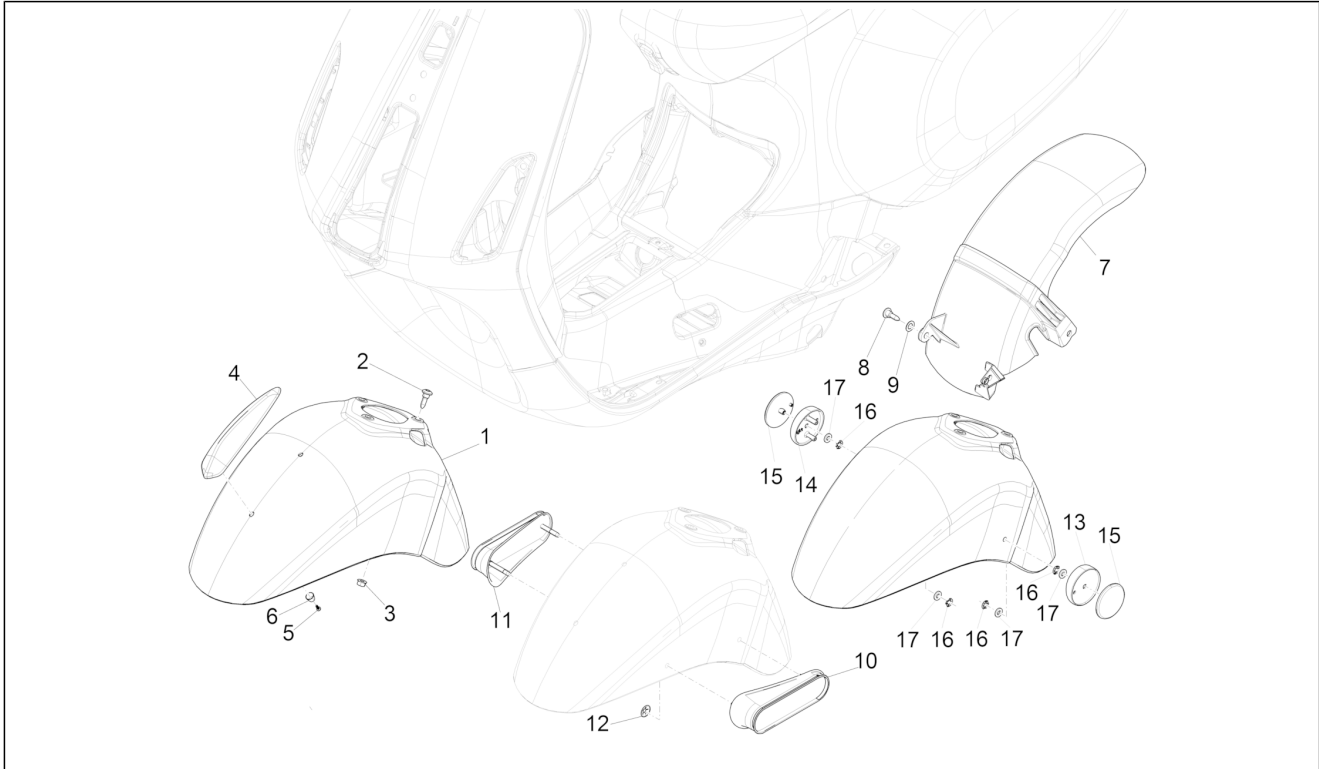

Group	Frame - Plastic parts - Coachwork
Code	02.33
Description	Wheel huosing - Mudguard
Service	1

Pos.	Code	Description	Qty	Variants
				Colour:Midnight Blue[222/A] Country:Taiwan[TN] Model version:ABS Version[ABS] Colour:Light Blue 70° (VN)[434] Country:Taiwan[TN] Model version:70° Version[70°] ABS Version[ABS] Colour:Competition Black[98/A] Country:Taiwan[TN] Model version:ABS Version[ABS] Colour:DRAGON RED[894] Country:Taiwan[TN] Model version:ABS Version[ABS] Colour:White[544] Model version:ABS Version[ABS] Yacht club version[YC] Country:Taiwan[TN] Colour:[283/A] Model version:ABS Version[ABS] Country:Taiwan[TN] Colour:White[544] Model version:ABS Version[ABS] Country:Taiwan[TN] Colour:Brown 140/A[140/A] Model version:ABS Version[ABS] 50° Version[50] Country:Taiwan[TN] Colour:Midnight Blue[222/A] Model version:ABS Version[ABS] Country:Taiwan[TN] Colour:DRAGON RED[894] Model version:ABS Version[ABS] Country:Taiwan[TN] Colour:Silk grey[701/C] Model version:ABS Version[ABS] Country:Taiwan[TN] Colour:BLACK[79/A] Model version:ABS Version[ABS] Country:Taiwan[TN] Colour:Beige unique 518/A[518/A] Model version:ABS Version[ABS]