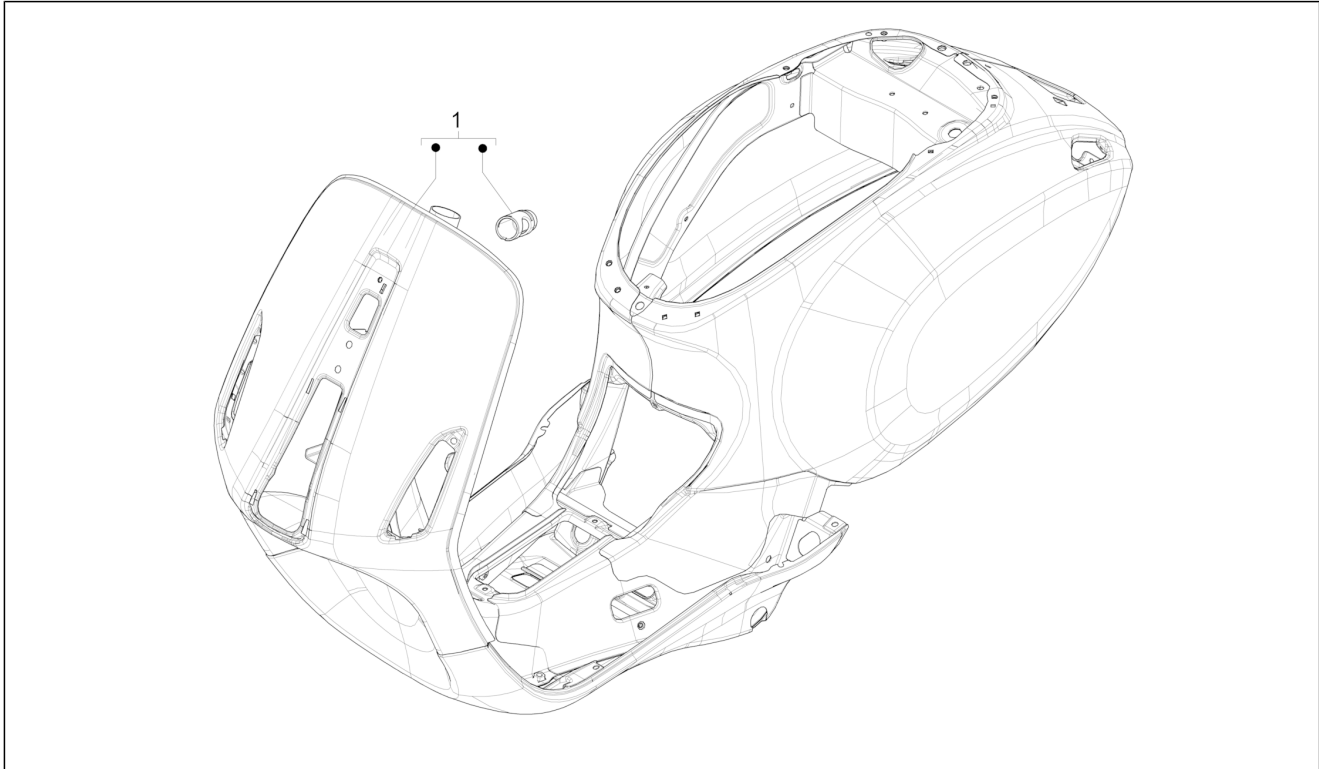

Group	Frame - Plastic parts - Coachwork
Code	02.01
Description	Frame/bodywork
Service	1

Pos.	Code	Description	Qty	Variants
				Model version:ABS Version[ABS] 50° Version[50] Country:Export Version[EX] Colour:Light blue 294/A[294/A] Model version:ABS Version[ABS] 50° Version[50] Country:China[CN] Colour:Light blue 294/A[294/A] Model version:ABS Version[ABS] 50° Version[50] Country:Australia[AU]
1		Painted body with u.p.	1	Colour:Beige unique 518/A[518/A] Model version:ABS Version[ABS] Country:Indonesia[ID] Colour:Beige unique 518/A[518/A] Model version:ABS Version[ABS] Country:Japan[JP] Colour:Beige unique 518/A[518/A] Model version:ABS Version[ABS] Country:Australia[AU] Colour:Beige unique 518/A[518/A] Model version:ABS Version[ABS] Country:Thailand[TH] Colour:Beige unique 518/A[518/A] Model version:ABS Version[ABS] Country:Export Version[EX] Colour:Beige unique 518/A[518/A] Model version:ABS Version[ABS] Country:China[CN] Colour:Beige unique 518/A[518/A] Model version:ABS Version[ABS] Country:Taiwan[TN]
1		Body with U.P., painted	1	Colour:Beige[598] Model version:ABS Version[ABS] Country:Export Version[EX]
1		Painted body with u.p.	1	Colour:[283/A] Model version:ABS Version[ABS] Country:Taiwan[TN] Colour:[283/A] Model version:ABS Version[ABS]