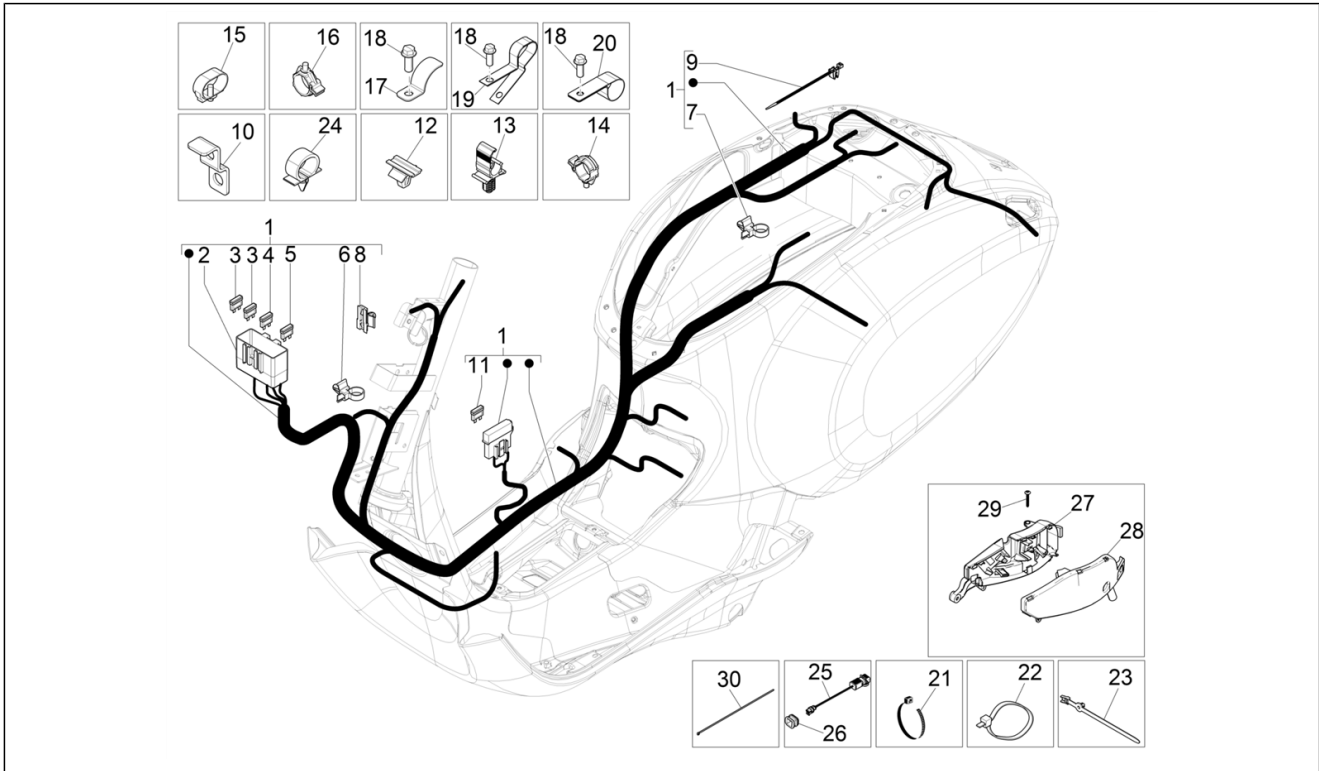

Vespa Primavera 150
EVPR000EX5 Vespa Primavera 150 4T 3V IGET ABS-NOABS
E2-E3-E4 2016 - 2019 (APAC)

Chassis prefix: RP8M8222, RP8M8221,
RP8M8241, RP8M8242
Engine prefix: M828M, M826M, M82CM,
M82GM

Group	Electrical system
Code	06.08
Description	Main cable harness
Service	1

Pos.	Code	Description	Qty	Variants
				Country:Taiwan[TN] Model version:70° Version[70°] ABS Version[ABS] Colour:Brown[135/A] Country:Australia[AU] Model version:ABS Version[ABS] Colour:Brown[135/A] Country:China[CN] Model version:ABS Version[ABS] Colour:Brown[135/A] Model version:No ABS Version[NO ABS] Country:Indonesia[ID] Colour:Competition Black[98/A] Country:Australia[AU] Model version:ABS Version[ABS] Colour:Competition Black[98/A] Model version:ABS Version[ABS] Country:Export Version[EX] Colour:Competition Black[98/A] Country:Taiwan[TN] Model version:ABS Version[ABS] Colour:DRAGON RED[894] Country:Australia[AU] Model version:ABS Version[ABS] Colour:DRAGON RED[894] Model version:ABS Version[ABS] Country:Export Version[EX] Colour:DRAGON RED[894] Country:Taiwan[TN] Model version:ABS Version[ABS] Colour:Light Blue 70° (VN)[434] Country:Export Version[EX] Model version:70° Version[70°] ABS Version[ABS] Colour:Midnight Blue[222/A] Country:Australia[AU] Model version:ABS Version[ABS] Colour:White[544] Model version:No ABS Version[NO ABS] Country:Indonesia[ID]