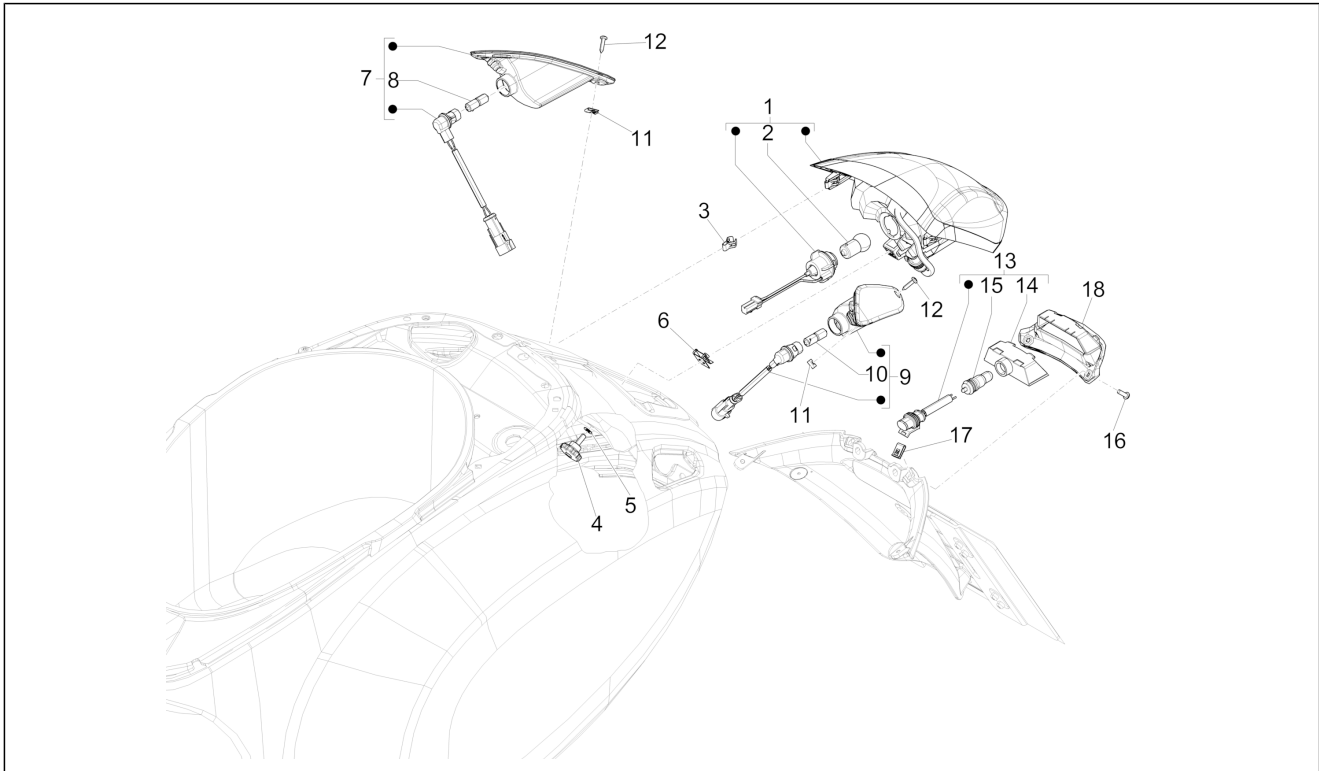

Group	Electrical system
Code	06.04
Description	Rear headlamps - Turn signal lamps
Service	1

Pos.	Code	Description	Qty	Variants
				Country:Japan[JP] Colour:BLACK[79/A] Model version:ABS Version[ABS] Country:China[CN] Colour:White[544] Model version:ABS Version[ABS] Country:China[CN] Colour:DRAGON RED[894] Model version:ABS Version[ABS] Country:China[CN] Colour:White[544] Model version:ABS Version[ABS] "Sport" version[S] Country:Thailand[TH] Colour:BLACK[79/A] Model version:ABS Version[ABS] "Sport" version[S] Country:Thailand[TH] Colour:Matte red - RW[RW] Model version:ABS Version[ABS] "Sport" version[S] Country:Thailand[TH]