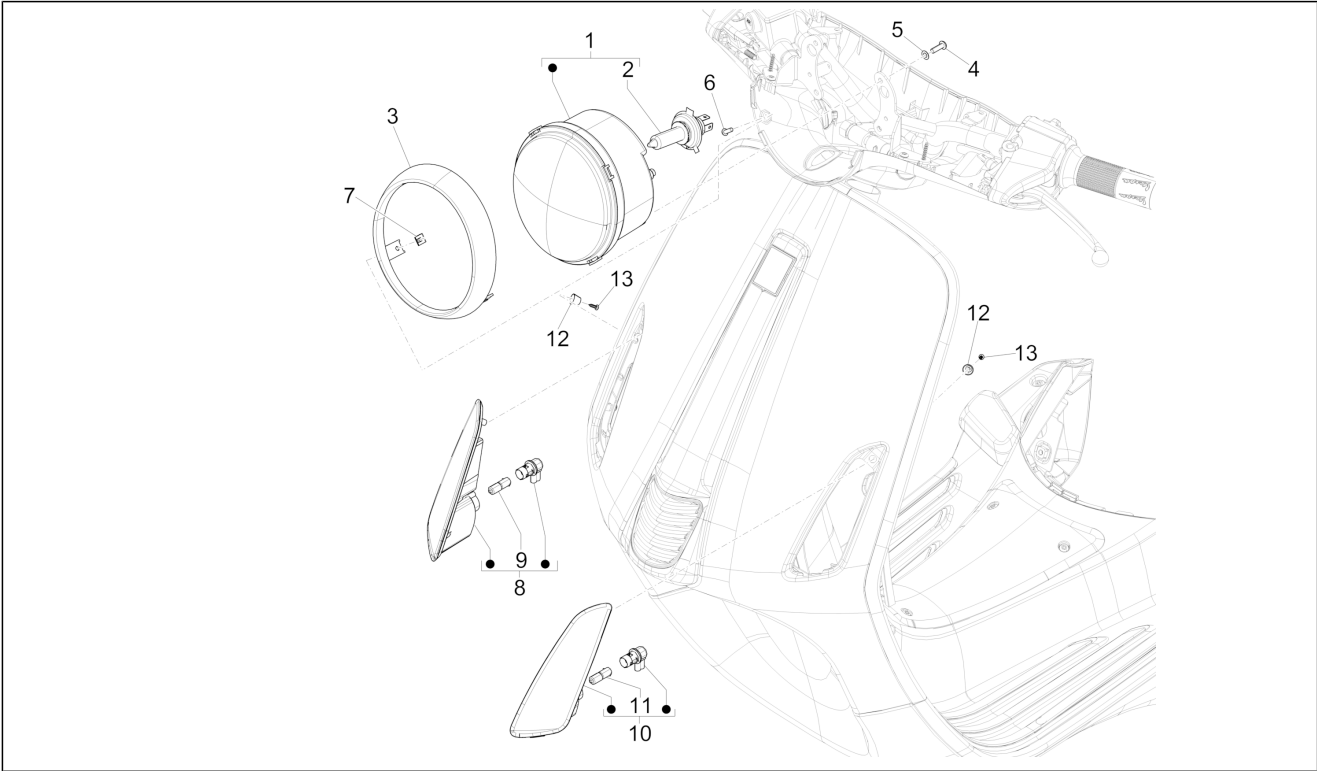

Vespa Primavera 150
EVPR000EX5 Vespa Primavera 150 4T 3V IGET ABS-NOABS
E2-E3-E4 2016 - 2019 (APAC)

Chassis prefix: RP8M8222, RP8M8221,
RP8M8241, RP8M8242
Engine prefix: M828M, M826M, M82CM,
M82GM

Group	Electrical system
Code	06.03
Description	Front headlamps - Turn signal lamps
Service	1

Pos.	Code	Description	Qty	Variants
				Model version:ABS Version[ABS] Country:Australia[AU] Colour:Silk grey[701/C] Model version:ABS Version[ABS] Country:Australia[AU] Colour:Beige unique 518/A[518/A] Model version:ABS Version[ABS] Country:Export Version[EX] Colour:White[544] Model version:ABS Version[ABS] Country:Taiwan[TN] Colour:White[544] Model version:ABS Version[ABS] Yacht club version[YC] Country:Thailand[TH] Colour:DRAGON RED[894] Model version:ABS Version[ABS] Country:Japan[JP] Colour:Midnight Blue[222/A] Model version:ABS Version[ABS] Country:Australia[AU] Colour:DRAGON RED[894] Model version:ABS Version[ABS] Country:Australia[AU] Colour:BLACK[79/A] Model version:ABS Version[ABS] Country:Japan[JP] Colour:Brown 140/A[140/A] Model version:ABS Version[ABS] 50° Version[50] Country:Taiwan[TN] Colour:Brown 140/A[140/A] Model version:ABS Version[ABS] 50° Version[50] Country:Thailand[TH] Colour:Brown 140/A[140/A] Model version:ABS Version[ABS] 50° Version[50] Country:Indonesia[ID] Colour:Brown 140/A[140/A] Model version:ABS Version[ABS] 50° Version[50] Country:Export Version[EX]