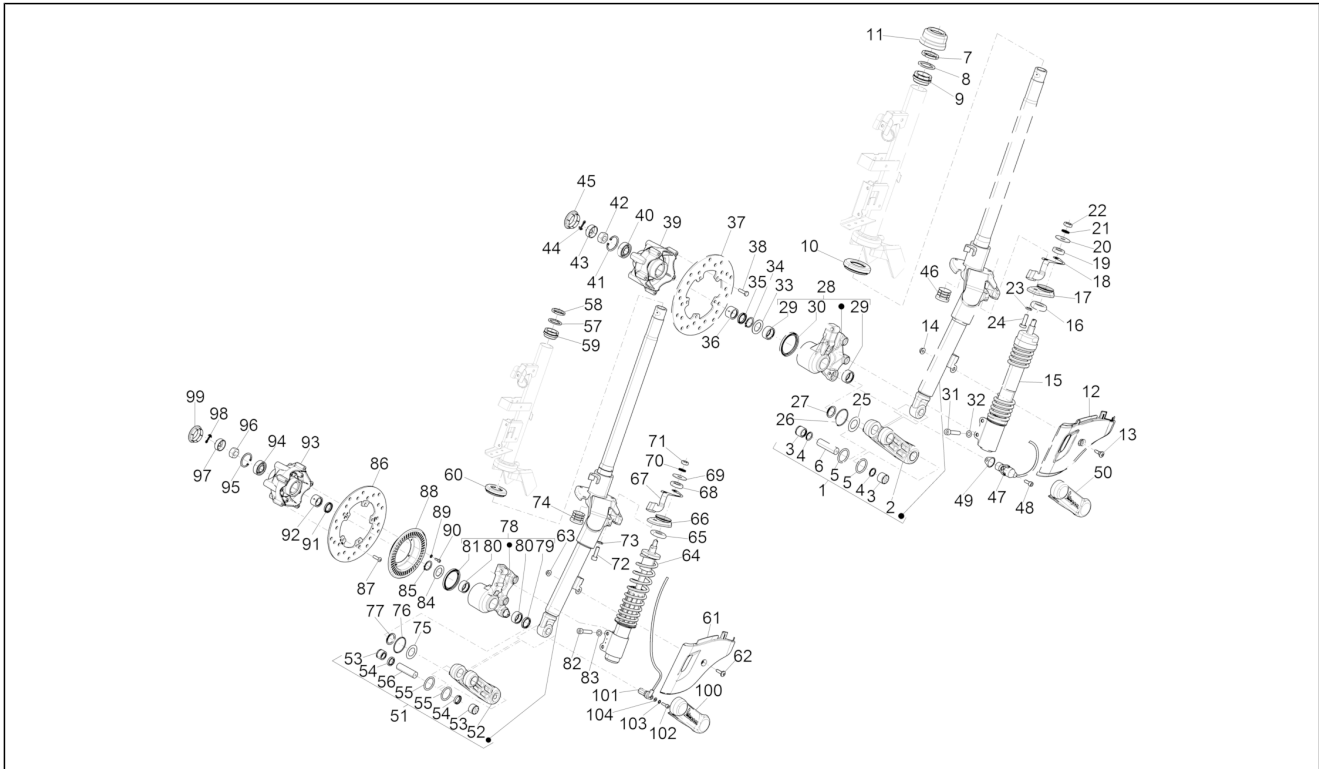

Group	Suspensions - Wheels
Code	04.02
Description	Fork/steering tube - Steering bearing unit
Service	1

Pos.	Code	Description	Qty	Variants
83		Spring washer	2	Model version:ABS Version[ABS]
84		Washer	1	Model version:ABS Version[ABS]
85		Circlip	1	Model version:ABS Version[ABS]
86		Brake disc	1	Model version:ABS Version[ABS]
87		Hex socket screw M6x20	5	Model version:ABS Version[ABS]
88		Front ABS tone wheel	1	Model version:ABS Version[ABS]
89		screw	5	Model version:ABS Version[ABS]
90		Spring washer	5	Model version:ABS Version[ABS]
91		Gasket ring	1	Model version:ABS Version[ABS]
92		Roller cage	1	Model version:ABS Version[ABS]
93		Front wheel hub	1	Model version:ABS Version[ABS]
94		Bearing	1	Model version:ABS Version[ABS]
95		Bearing	1	Model version:ABS Version[ABS]
96		Snap ring	1	Model version:ABS Version[ABS]
97		Nut	1	Model version:ABS Version[ABS]
98		Cap	1	Model version:ABS Version[ABS]
99		Split pin	1	Model version:ABS Version[ABS]
100		Cover	1	Model version:ABS Version[ABS]
101		Front suspension arm cover	1	Model version:ABS Version[ABS]
102		ABS front sensor	1	Model version:ABS Version[ABS]
103		screw	1	Model version:ABS Version[ABS]
104		Washer $\varnothing 5,3 \times \varnothing 10 \times 0,5$	1	Model version:ABS Version[ABS]
		Flat washer	1	Model version:ABS Version[ABS]