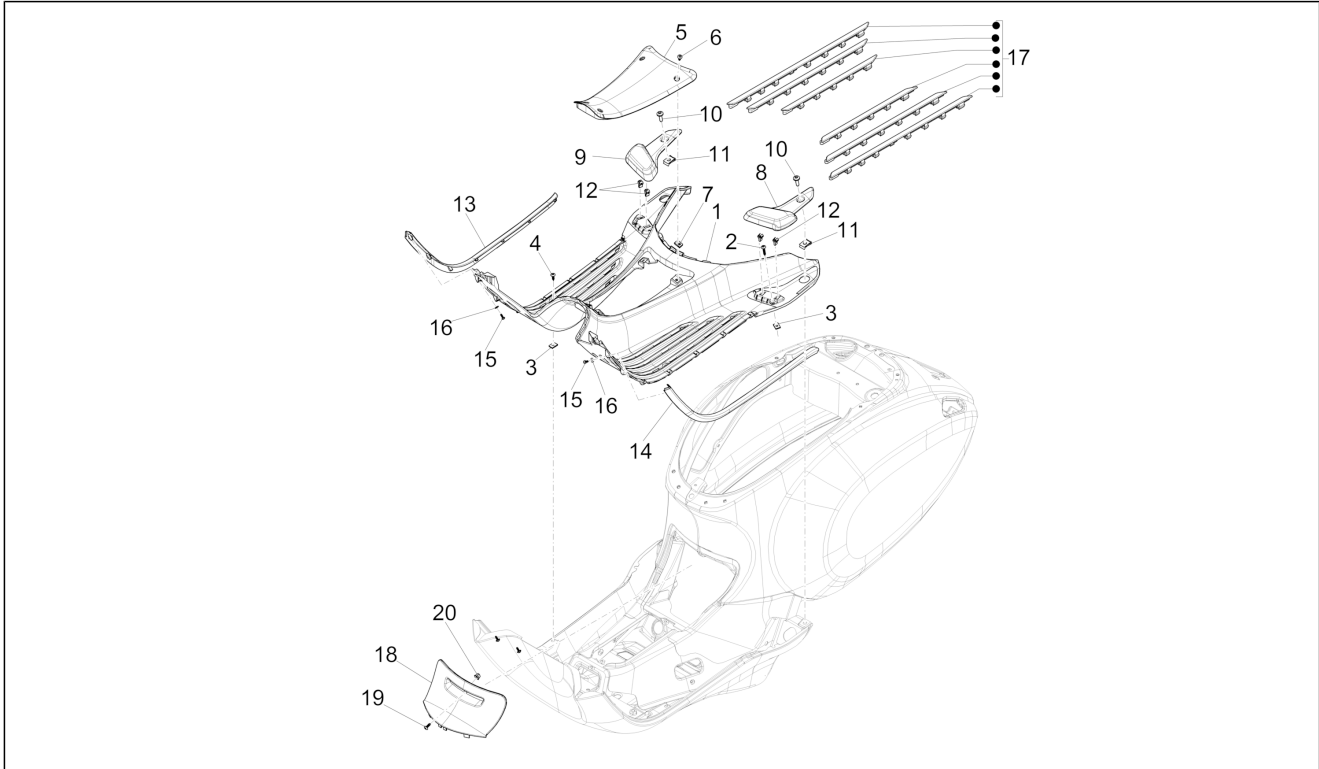

Vespa Primavera 150
EVPR000EX5 Vespa Primavera 150 4T 3V IGET ABS-NOABS
E2-E3-E4 2016 - 2019 (APAC)

Chassis prefix: RP8M8222, RP8M8221,
RP8M8241, RP8M8242
Engine prefix: M828M, M826M, M82CM,
M82GM

Group	Frame - Plastic parts - Coachwork
Code	02.31
Description	Central cover - Footrests
Service	1

Pos.	Code	Description	Qty	Variants
				Country:Indonesia[ID] Colour:BLACK[79/A] Model version:ABS Version[ABS] Country:Taiwan[TN] Colour:Competition Black[98/A] Country:Australia[AU] Model version:ABS Version[ABS] Colour:Competition Black[98/A] Model version:ABS Version[ABS] Country:Export Version[EX] Colour:Competition Black[98/A] Country:Taiwan[TN] Model version:ABS Version[ABS] Colour:Midnight Blue[222/A] Model version:ABS Version[ABS] Country:Indonesia[ID] Colour:BLACK[79/A] Model version:ABS Version[ABS] Country:Export Version[EX] Colour:BLACK[79/A] Model version:ABS Version[ABS] Country:China[CN] Colour:BLACK[79/A] Model version:ABS Version[ABS] Country:Japan[JP] Colour:BLACK[79/A] Model version:ABS Version[ABS] Country:Export Version[EX] Colour:BLACK[79/A] Model version:ABS Version[ABS] Country:Thailand[TH] Colour:BLACK[79/A] Model version:ABS Version[ABS] Country:Indonesia[ID] Colour:BLACK[79/A] Model version:ABS Version[ABS] Country:Australia[AU] Colour:Competition Black[98/A]