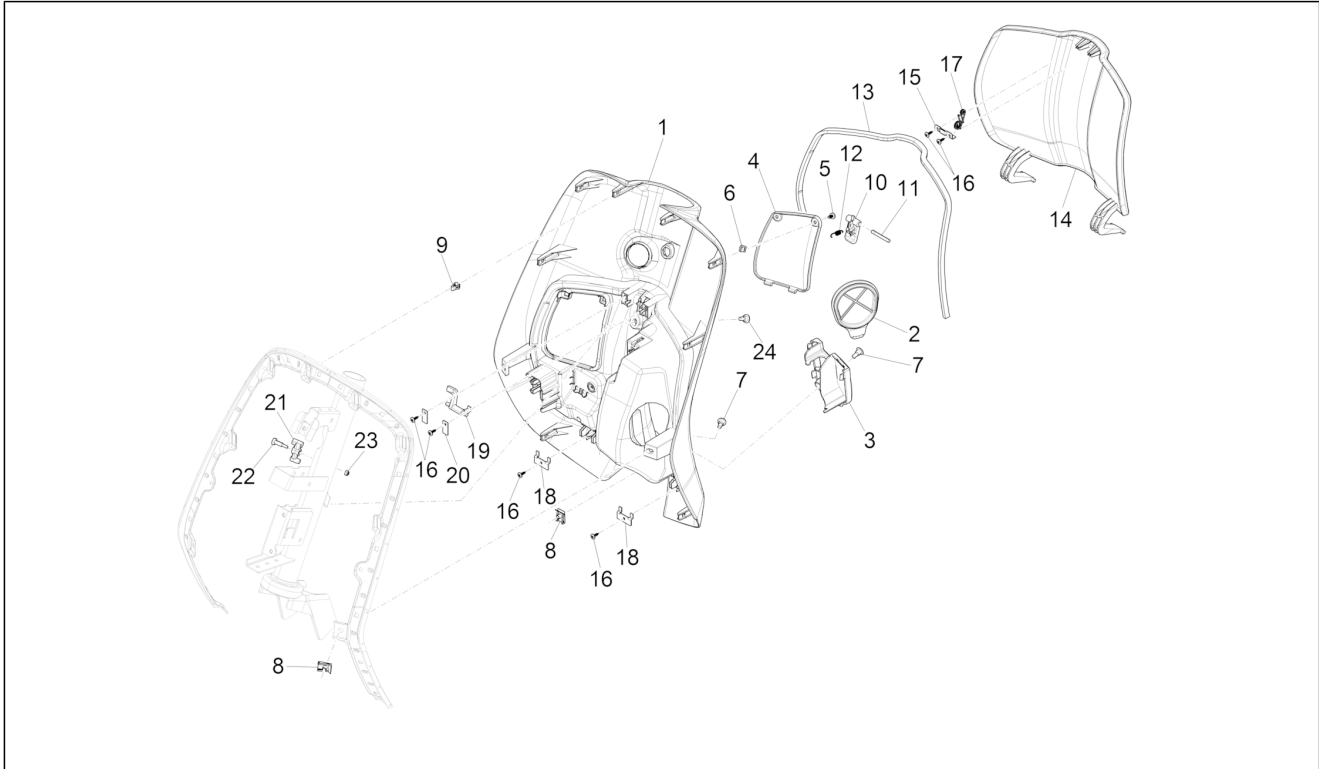

Vespa Primavera 150
EVPR000EX5 Vespa Primavera 150 4T 3V IGET ABS-NOABS
E2-E3-E4 2016 - 2019 (APAC)

Chassis prefix: RP8M8222, RP8M8221,
RP8M8241, RP8M8242
Engine prefix: M828M, M826M, M82CM,
M82GM

Group	Frame - Plastic parts - Coachwork
Code	02.30
Description	Front glove-box - Knee-guard panel
Service	1

Pos.	Code	Description	Qty	Variants
				Colour:BLACK[79/A] Model version:ABS Version[ABS] Country:Australia[AU] Colour:BLACK[79/A] Model version:ABS Version[ABS] Country:Japan[JP] Colour:BLACK[79/A] Model version:ABS Version[ABS] Country:Taiwan[TN] Colour:BLACK[79/A] Model version:ABS Version[ABS] Country:Australia[AU] Colour:BLACK[79/A] Model version:ABS Version[ABS] Country:China[CN] Colour:BLACK[79/A] Model version:ABS Version[ABS] "Sport" version[S] Country:Thailand[TH]
14		Top box door	1	
14		Painted top box flap	1	Colour:Beige[598] Model version:ABS Version[ABS] Country:Export Version[EX]
14		Painted top box flap	1	Colour:White[544] Country:Taiwan[TN] Model version:ABS Version[ABS] Colour:White[544] Model version:ABS Version[ABS] Colour:White[544] Country:Australia[AU] Model version:ABS Version[ABS] Colour:White[544] Model version:ABS Version[ABS] Country:Taiwan[TN] Colour:White[544] Model version:No ABS Version[NO ABS] Country:Indonesia[ID] Colour:White[544]