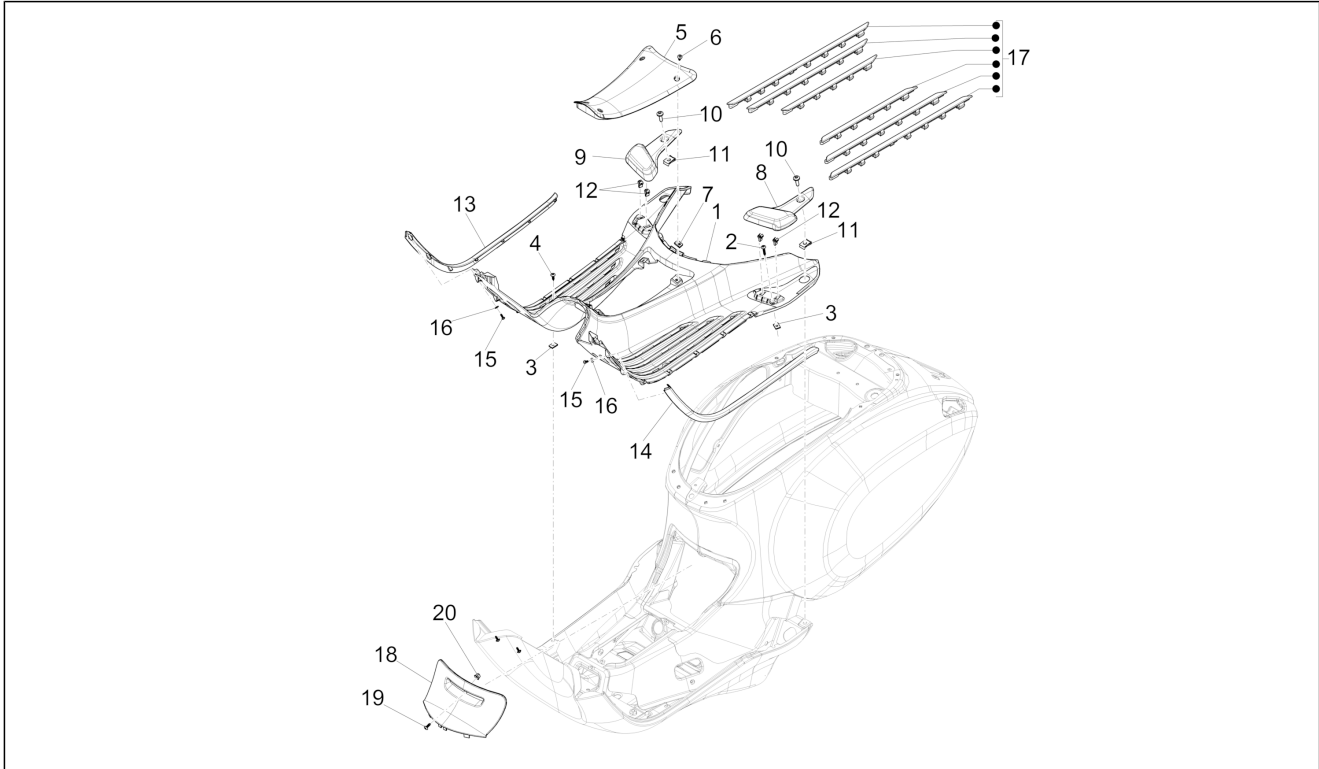

Vespa Primavera 150
EVPR000EX5 Vespa Primavera 150 4T 3V IGET ABS-NOABS
E2-E3-E4 2016 - 2019 (APAC)

Chassis prefix: RP8M8222, RP8M8221,
RP8M8241, RP8M8242
Engine prefix: M828M, M826M, M82CM,
M82GM

Group	Frame - Plastic parts - Coachwork
Code	02.31
Description	Central cover - Footrests
Service	1

Pos.	Code	Description	Qty	Variants
18		Spark plug insp. door	1	
18		Spark plug insp. door	1	Colour:Brown 140/A[140/A] Model version:ABS Version[ABS] 50° Version[50] Country:Taiwan[TN] Colour:Brown 140/A[140/A] Model version:ABS Version[ABS] 50° Version[50] Country:Thailand[TH] Colour:Brown 140/A[140/A] Model version:ABS Version[ABS] 50° Version[50] Country:Indonesia[ID] Colour:Brown 140/A[140/A] Model version:ABS Version[ABS] 50° Version[50] Country:Export Version[EX] Colour:Brown 140/A[140/A] Model version:ABS Version[ABS] 50° Version[50] Country:China[CN] Colour:Brown 140/A[140/A] Model version:ABS Version[ABS] 50° Version[50] Country:Australia[AU]
18		Spark plug insp. door	1	Colour:Light blue 294/A[294/A] Model version:ABS Version[ABS] 50° Version[50] Country:Taiwan[TN] Colour:Light blue 294/A[294/A] Model version:ABS Version[ABS] 50° Version[50] Country:Thailand[TH] Colour:Light blue 294/A[294/A] Model version:ABS Version[ABS] 50° Version[50] Country:Indonesia[ID] Colour:Light blue 294/A[294/A] Model version:ABS Version[ABS] 50° Version[50] Country:Export Version[EX] Colour:Light blue 294/A[294/A] Model version:ABS Version[ABS] 50° Version[50] Country:China[CN] Colour:Light blue 294/A[294/A] Model version:ABS Version[ABS] 50° Version[50] Country:Australia[AU]