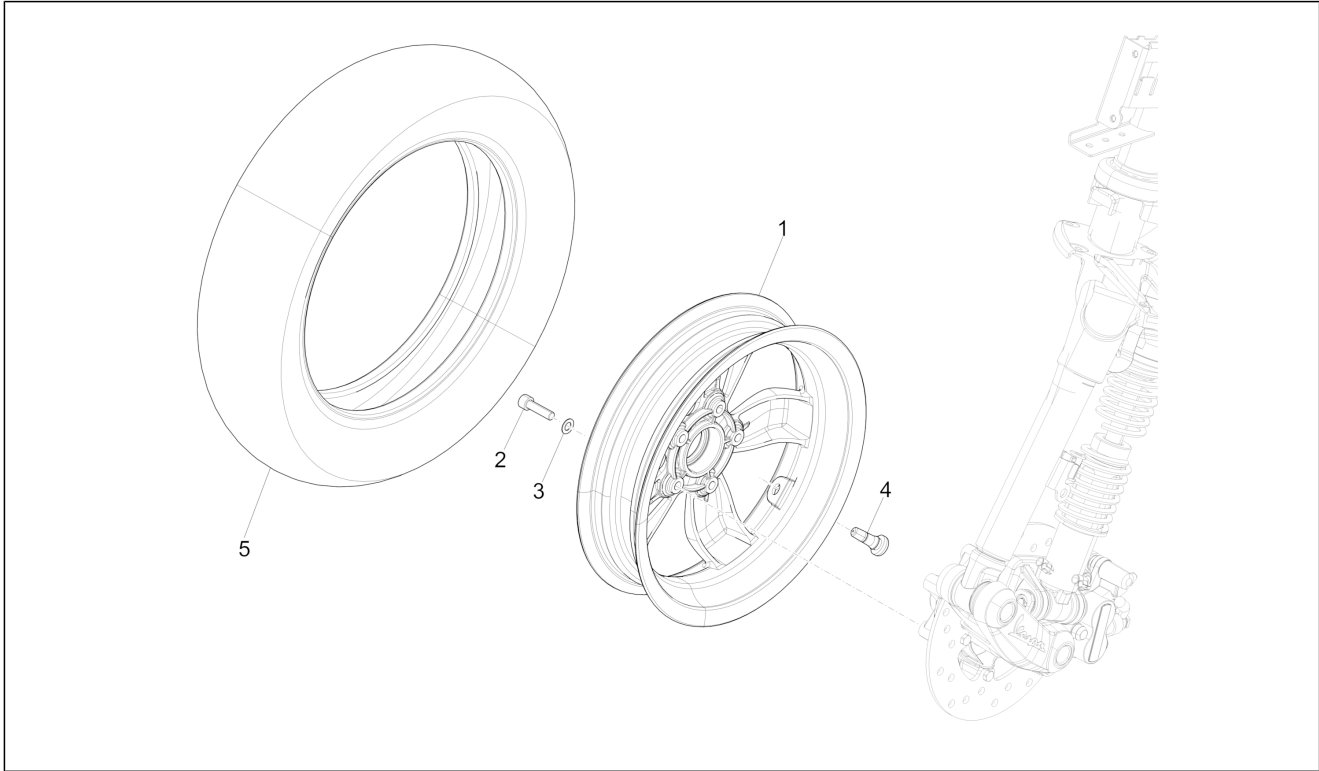

Vespa Primavera 150
EVPR000EX5 Vespa Primavera 150 4T 3V IGET ABS-NOABS
E2-E3-E4 2016 - 2019 (APAC)

Chassis prefix: RP8M8222, RP8M8221,
RP8M8241, RP8M8242
Engine prefix: M828M, M826M, M82CM,
M82GM

Group	Suspensions - Wheels
Code	04.11
Description	Front wheel
Service	1

Pos.	Code	Description	Qty	Variants
				Model version:ABS Version[ABS] Country:Taiwan[TN] Colour:Beige unique 518/A[518/A] Model version:ABS Version[ABS] Country:Taiwan[TN] Colour:BLACK[79/A] Model version:ABS Version[ABS] Country:Australia[AU] Colour:White[544] Model version:ABS Version[ABS] Country:Japan[JP] Colour:Midnight Blue[222/A] Model version:ABS Version[ABS] Country:Japan[JP] Colour:Silk grey[701/C] Model version:ABS Version[ABS] Country:Japan[JP] Colour:Light blue 294/A[294/A] Model version:ABS Version[ABS] 50° Version[50] Country:Taiwan[TN] Colour:Light blue 294/A[294/A] Model version:ABS Version[ABS] 50° Version[50] Country:Thailand[TH] Colour:Light blue 294/A[294/A] Model version:ABS Version[ABS] 50° Version[50] Country:Indonesia[ID] Colour:Light blue 294/A[294/A] Model version:ABS Version[ABS] 50° Version[50] Country:Export Version[EX] Colour:Light blue 294/A[294/A] Model version:ABS Version[ABS] 50° Version[50] Country:China[CN] Colour:Light blue 294/A[294/A] Model version:ABS Version[ABS] 50° Version[50] Country:Australia[AU] Colour:D05 - Blue glossy VN[D05] Model version:ABS Version[ABS] Country:Thailand[TH]