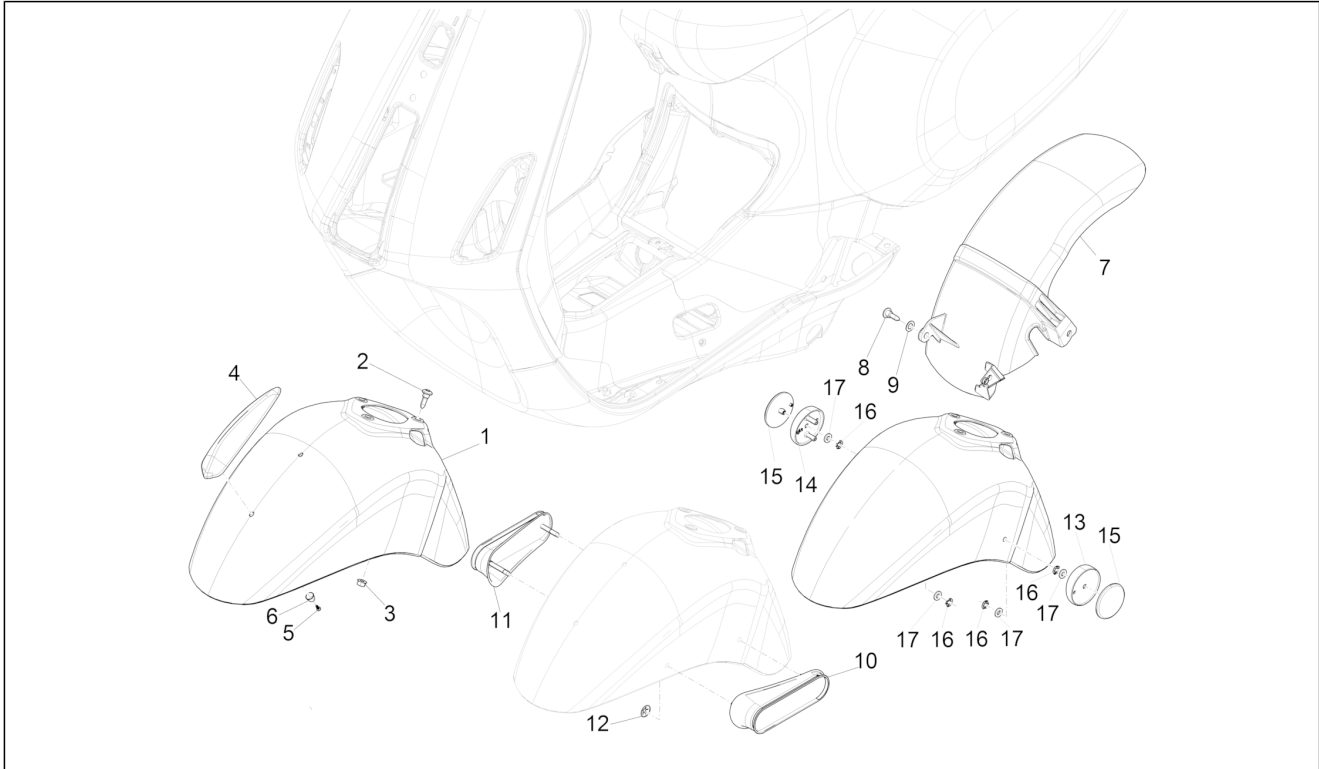

Group	Frame - Plastic parts - Coachwork
Code	02.33
Description	Wheel huosing - Mudguard
Service	1

Pos.	Code	Description	Qty	Variants
				Country:Taiwan[TN] Colour:Light blue 294/A[294/A] Model version:ABS Version[ABS] 50° Version[50] Country:Taiwan[TN]
12		Plate	1	Colour:White[544] Model version:ABS Version[ABS] Yacht club version[YC] Country:Taiwan[TN] Colour:White[544] Model version:ABS Version[ABS] Country:Taiwan[TN] Colour:Brown 140/A[140/A] Model version:ABS Version[ABS] 50° Version[50] Country:Taiwan[TN] Colour:Silk grey[701/C] Model version:ABS Version[ABS] Country:China[CN] Colour:Beige unique 518/A[518/A] Model version:ABS Version[ABS] Country:China[CN] Colour:Midnight Blue[222/A] Model version:ABS Version[ABS] Country:China[CN] Colour:Midnight Blue[222/A] Model version:ABS Version[ABS] Country:Taiwan[TN] Colour:DRAGON RED[894] Model version:ABS Version[ABS] Country:Taiwan[TN] Colour:Silk grey[701/C] Model version:ABS Version[ABS] Country:Taiwan[TN] Colour:BLACK[79/A] Model version:ABS Version[ABS] Country:Taiwan[TN] Colour:Beige unique 518/A[518/A] Model version:ABS Version[ABS] Country:Taiwan[TN]