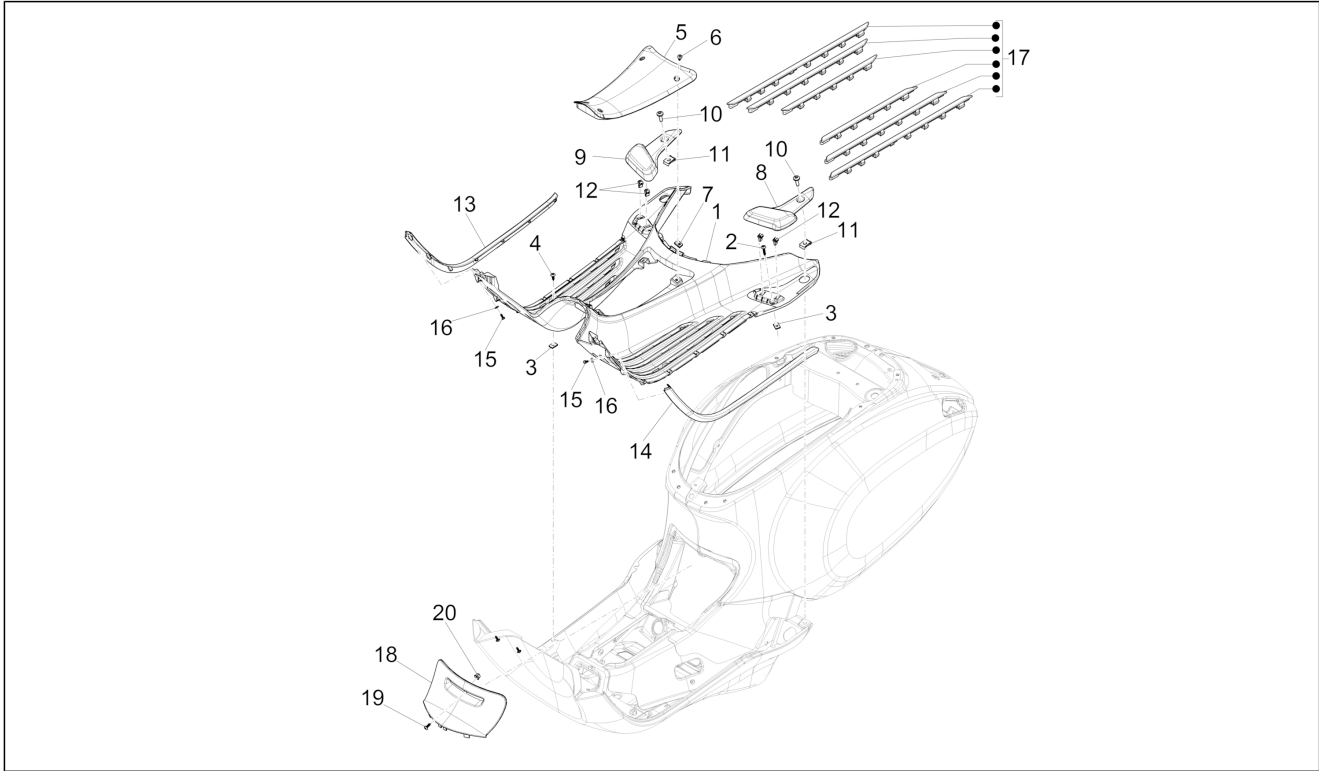

Vespa Primavera 150
EVPR000EX5 Vespa Primavera 150 4T 3V IGET ABS-NOABS
E2-E3-E4 2016 - 2019 (APAC)

Chassis prefix: RP8M8222, RP8M8221,
RP8M8241, RP8M8242
Engine prefix: M828M, M826M, M82CM,
M82GM

Group	Frame - Plastic parts - Coachwork
Code	02.31
Description	Central cover - Footrests
Service	1

Pos.	Code	Description	Qty	Variants
				Colour:Competition Black[98/A] Country:Taiwan[TN] Model version:ABS Version[ABS] Colour:DRAGON RED[894] Country:Australia[AU] Model version:ABS Version[ABS] Colour:DRAGON RED[894] Model version:ABS Version[ABS] Country:Export Version[EX] Colour:DRAGON RED[894] Country:Taiwan[TN] Model version:ABS Version[ABS] Colour:Light Blue 70° (VN)[434] Country:Export Version[EX] Model version:70° Version[70°] ABS Version[ABS] Colour:Midnight Blue[222/A] Country:Australia[AU] Model version:ABS Version[ABS] Colour:White[544] Model version:No ABS Version[NO ABS] Country:Indonesia[ID] Colour:White[544] Country:China[CN] Model version:ABS Version[ABS] Colour:D05 - Blue glossy VN[D05] Model version:ABS Version[ABS] Country:Export Version[EX] Colour:D05 - Blue glossy VN[D05] Model version:ABS Version[ABS] Country:China[CN] Colour:D05 - Blue glossy VN[D05] Model version:ABS Version[ABS] Country:Australia[AU] Colour:D05 - Blue glossy VN[D05] Model version:ABS Version[ABS] Country:Japan[JP] Colour:D05 - Blue glossy VN[D05] Model version:ABS Version[ABS]