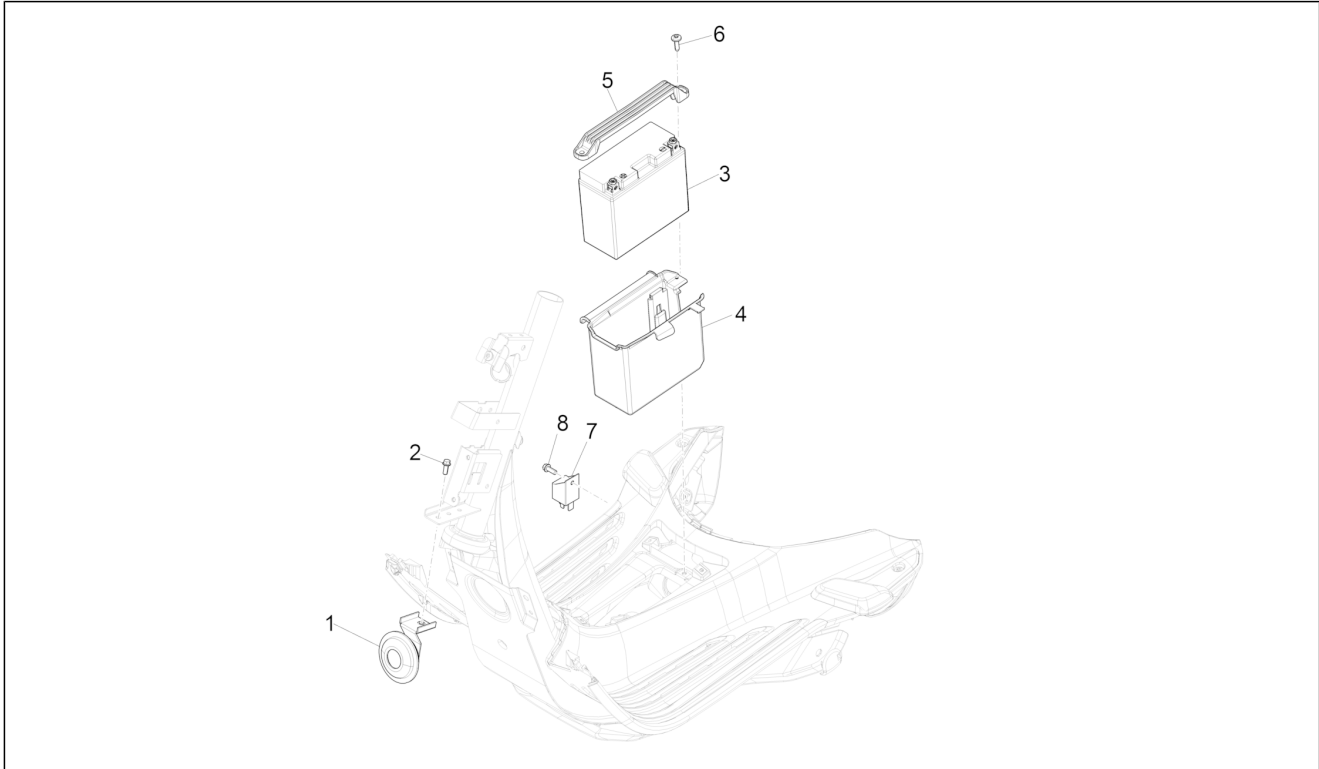

Vespa Primavera 150
EVPR000EX5 Vespa Primavera 150 4T 3V IGET ABS-NOABS
E2-E3-E4 2016 - 2019 (APAC)

Chassis prefix: RP8M8222, RP8M8221,
RP8M8241, RP8M8242
Engine prefix: M828M, M826M, M82CM,
M82GM

Group	Electrical system
Code	06.05
Description	Remote control switches - Battery - Horn
Service	1

Pos.	Code	Description	Qty	Variants
				Country:Taiwan[TN] Colour:Light blue 294/A[294/A] Model version:ABS Version[ABS] 50° Version[50] Country:Thailand[TH] Colour:Light blue 294/A[294/A] Model version:ABS Version[ABS] 50° Version[50] Country:Indonesia[ID] Colour:Light blue 294/A[294/A] Model version:ABS Version[ABS] 50° Version[50] Country:Export Version[EX] Colour:Light blue 294/A[294/A] Model version:ABS Version[ABS] 50° Version[50] Country:China[CN] Colour:Light blue 294/A[294/A] Model version:ABS Version[ABS] 50° Version[50] Country:Australia[AU] Colour:D05 - Blue glossy VN[D05] Model version:ABS Version[ABS] Country:Thailand[TH] Colour:White[544] Model version:ABS Version[ABS] Country:Indonesia[ID] Colour:BLACK[79/A] Model version:ABS Version[ABS] Country:China[CN] Colour:White[544] Model version:ABS Version[ABS] Country:China[CN] Colour:DRAGON RED[894] Model version:ABS Version[ABS] Country:China[CN] Colour:White[544] Model version:ABS Version[ABS] "Sport" version[S] Country:Thailand[TH] Colour:BLACK[79/A] Model version:ABS Version[ABS] "Sport" version[S] Country:Thailand[TH] Colour:Matte red - RW[RW]