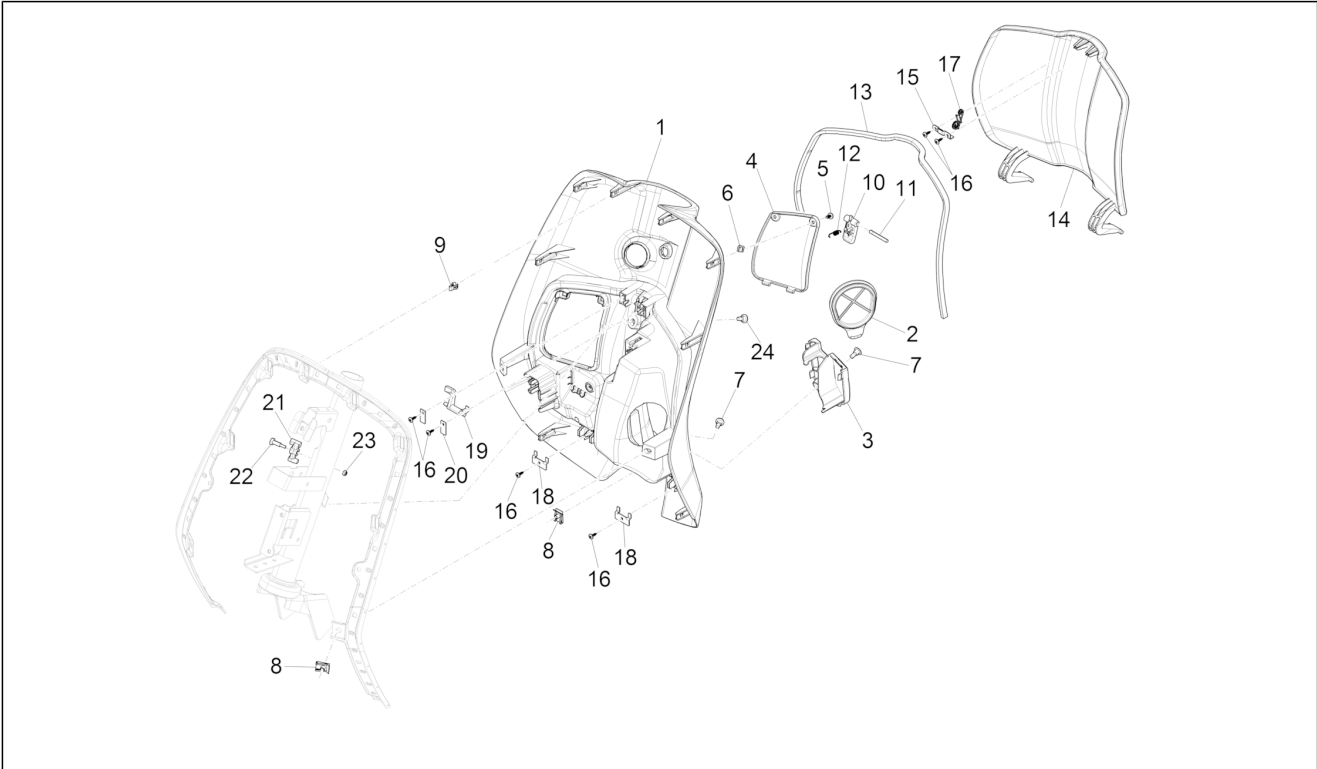

Group	Frame - Plastic parts - Coachwork
Code	02.30
Description	Front glove-box - Knee-guard panel
Service	1

Pos.	Code	Description	Qty	Variants
				Colour:BLACK[79/A] Model version:ABS Version[ABS] Country:Export Version[EX] Colour:Silk grey[701/C] Model version:ABS Version[ABS] Country:Export Version[EX] Colour:[283/A] Model version:ABS Version[ABS] Country:Export Version[EX] Colour:White[544] Model version:ABS Version[ABS] Country:Australia[AU] Colour:Midnight Blue[222/A] Model version:ABS Version[ABS] Country:Australia[AU] Colour:[283/A] Model version:ABS Version[ABS] Country:Australia[AU] Colour:DRAGON RED[894] Model version:ABS Version[ABS] Country:Australia[AU] Colour:White[544] Model version:ABS Version[ABS] Country:Thailand[TH] Colour:DRAGON RED[894] Model version:ABS Version[ABS] Country:Thailand[TH] Colour:Silk grey[701/C] Model version:ABS Version[ABS] Country:Thailand[TH] Colour:BLACK[79/A] Model version:ABS Version[ABS] Country:Thailand[TH] Colour:White[544] Model version:ABS Version[ABS] Country:Thailand[TH] Colour:Silk grey[701/C] Model version:ABS Version[ABS]