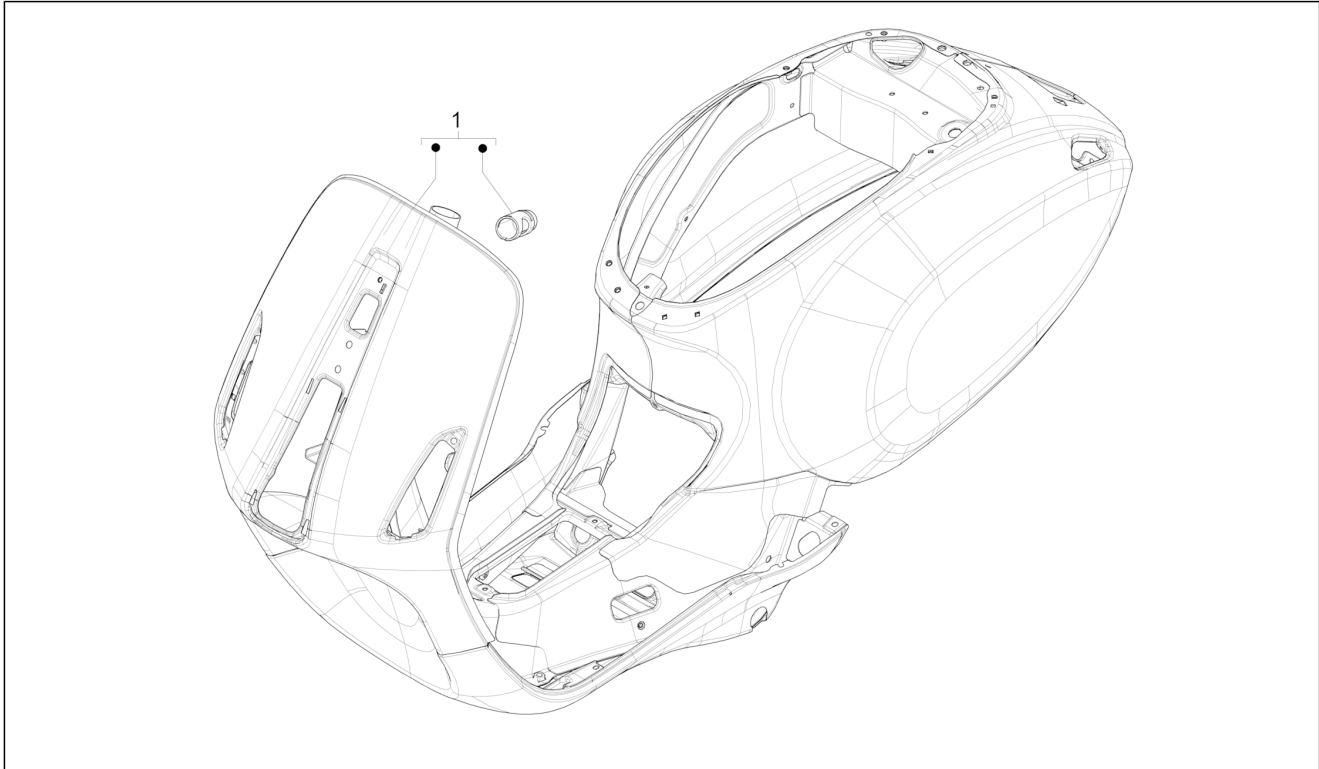

Group	Frame - Plastic parts - Coachwork
Code	02.01
Description	Frame/bodywork
Service	1

Pos.	Code	Description	Qty	Variants
1		Painted body with u.p.	1	Colour:D05 - Blue glossy VN[D05] Model version:ABS Version[ABS] Country:Export Version[EX] Colour:D05 - Blue glossy VN[D05] Model version:ABS Version[ABS] Country:China[CN] Colour:D05 - Blue glossy VN[D05] Model version:ABS Version[ABS] Country:Australia[AU] Colour:D05 - Blue glossy VN[D05] Model version:ABS Version[ABS] Country:Japan[JP] Colour:D05 - Blue glossy VN[D05] Model version:ABS Version[ABS] Country:Indonesia[ID] Colour:D05 - Blue glossy VN[D05] Model version:ABS Version[ABS] Country:Thailand[TH]
1		Painted body with u.p.	1	Colour:Matte red - RW[RW] Model version:ABS Version[ABS] "Sport" version[S] Country:Thailand[TH]
1		Painted body with u.p.	1	Colour:Competition Black[98/A] Country:China[CN] Model version:ABS Version[ABS] Colour:Competition Black[98/A] Model version:No ABS Version[NO ABS] Country:Indonesia[ID] Colour:BLACK[79/A] Model version:ABS Version[ABS] Country:Taiwan[TN] Colour:Competition Black[98/A] Country:Australia[AU] Model version:ABS Version[ABS] Colour:Competition Black[98/A] Model version:ABS Version[ABS] Country:Export Version[EX] Colour:Competition Black[98/A]