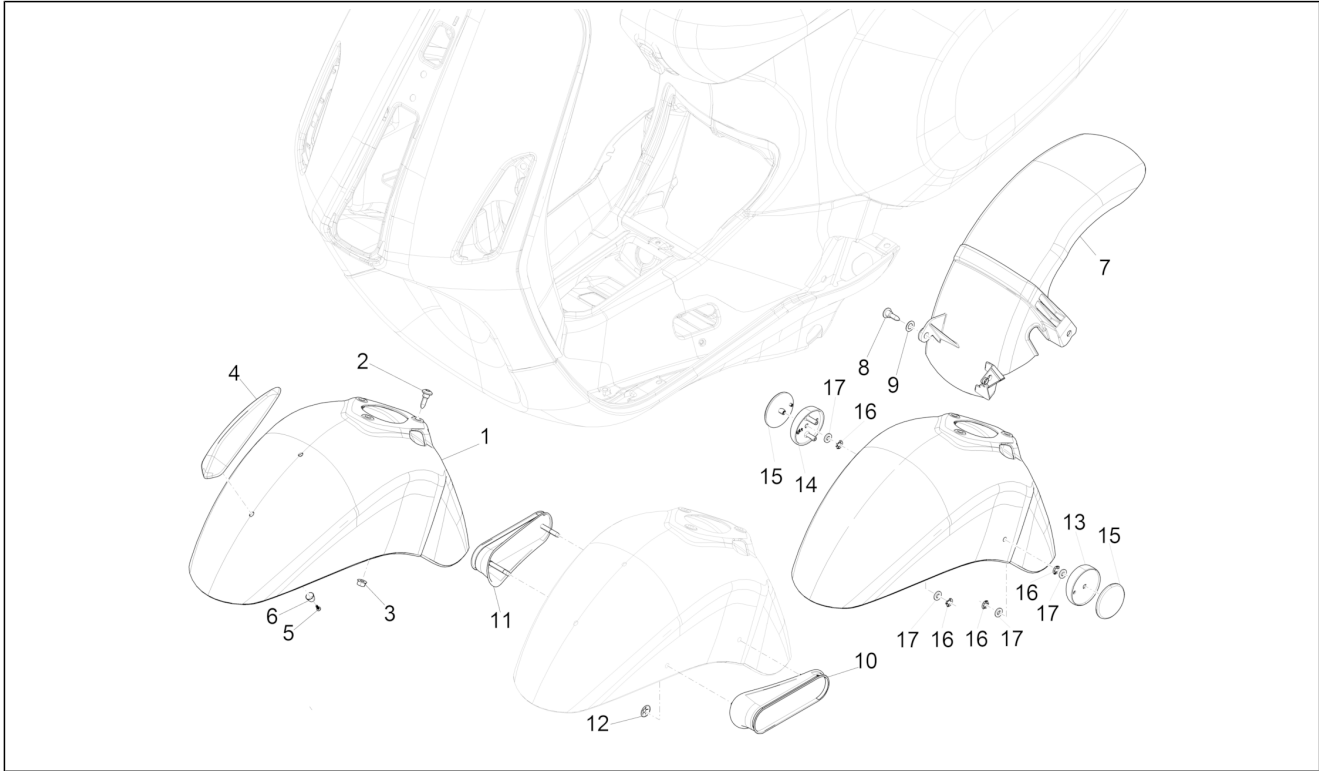

Group	Frame - Plastic parts - Coachwork
Code	02.33
Description	Wheel huosing - Mudguard
Service	1

Pos.	Code	Description	Qty	Variants
				Colour:Silk grey[701/C] Model version:ABS Version[ABS] Country:Taiwan[TN] Colour:DRAGON RED[894] Model version:ABS Version[ABS] Country:Taiwan[TN] Colour:BLACK[79/A] Model version:ABS Version[ABS] Country:Taiwan[TN] Colour:Midnight Blue[222/A] Country:Taiwan[TN] Model version:ABS Version[ABS] Colour:Light Blue 70° (VN)[434] Country:Taiwan[TN] Model version:70° Version[70°] ABS Version[ABS] Colour:Competition Black[98/A] Country:Taiwan[TN] Model version:ABS Version[ABS] Colour:DRAGON RED[894] Country:Taiwan[TN] Model version:ABS Version[ABS] Colour:[283/A] Model version:ABS Version[ABS] Country:Taiwan[TN]
13		LH reflector support	1	Country:Australia[AU] Colour:Silk grey[701/C] Model version:ABS Version[ABS] Country:Australia[AU] Colour:White[544] Country:Australia[AU] Model version:ABS Version[ABS] Colour:Brown[135/A] Country:Australia[AU] Model version:ABS Version[ABS] Colour:Competition Black[98/A] Country:Australia[AU] Model version:ABS Version[ABS]