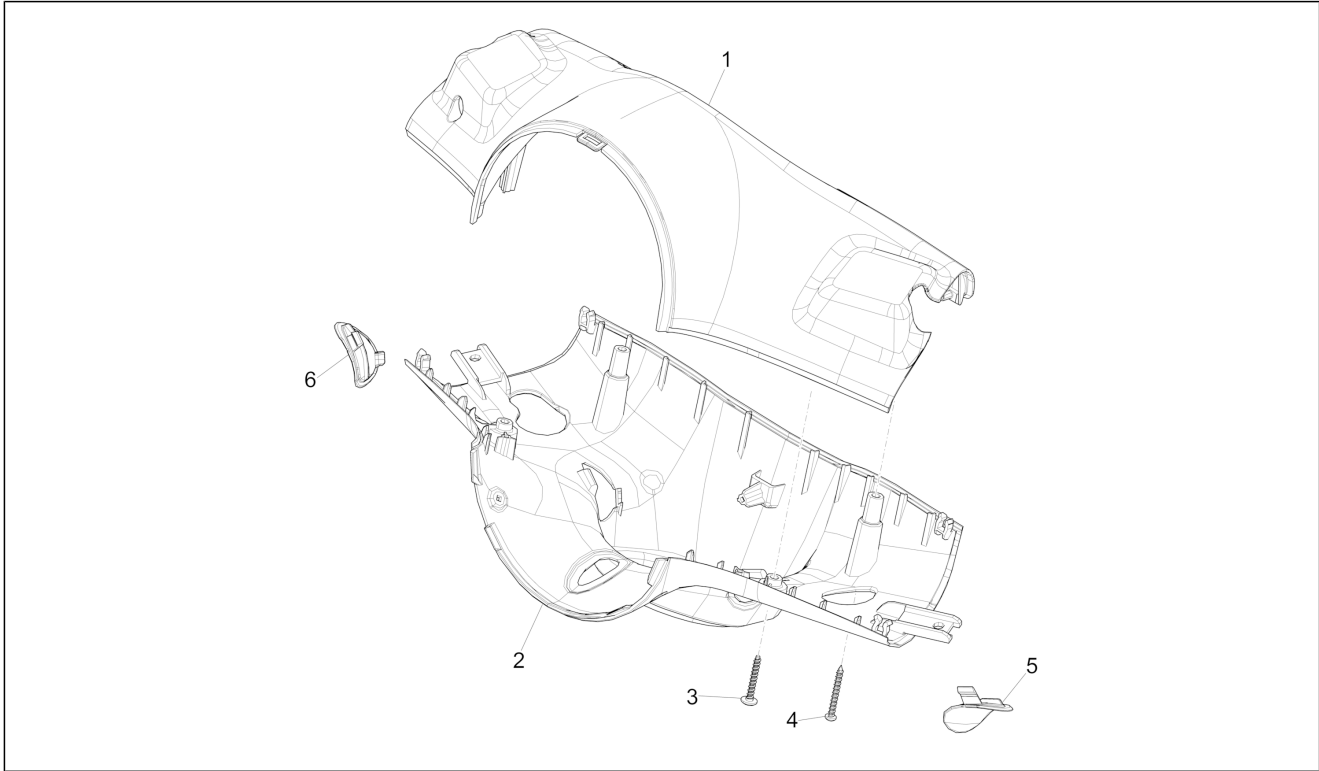

Group	Handlebars/Steering
Code	03.01
Description	Handlebars coverages
Service	1

Pos.	Code	Description	Qty	Variants
				Country:Taiwan[TN] Model version:ABS Version[ABS] Colour:Brown[135/A] Country:Australia[AU] Model version:ABS Version[ABS] Colour:Brown[135/A] Country:China[CN] Model version:ABS Version[ABS]
5		LH plug	1	Colour:White[544] Country:Taiwan[TN] Model version:ABS Version[ABS] Colour:White[544] Model version:ABS Version[ABS] Colour:White[544] Country:Australia[AU] Model version:ABS Version[ABS] Colour:White[544] Model version:ABS Version[ABS] Country:Taiwan[TN] Colour:White[544] Model version:No ABS Version[NO ABS] Country:Indonesia[ID] Colour:White[544] Country:China[CN] Model version:ABS Version[ABS] Colour:White[544] Model version:ABS Version[ABS] Country:Indonesia[ID] Colour:White[544] Model version:ABS Version[ABS] Yacht club version[YC] Country:Taiwan[TN] Colour:White[544] Model version:ABS Version[ABS] Yacht club version[YC] Country:Indonesia[ID] Colour:White[544] Model version:ABS Version[ABS] Yacht club version[YC] Country:Export Version[EX]