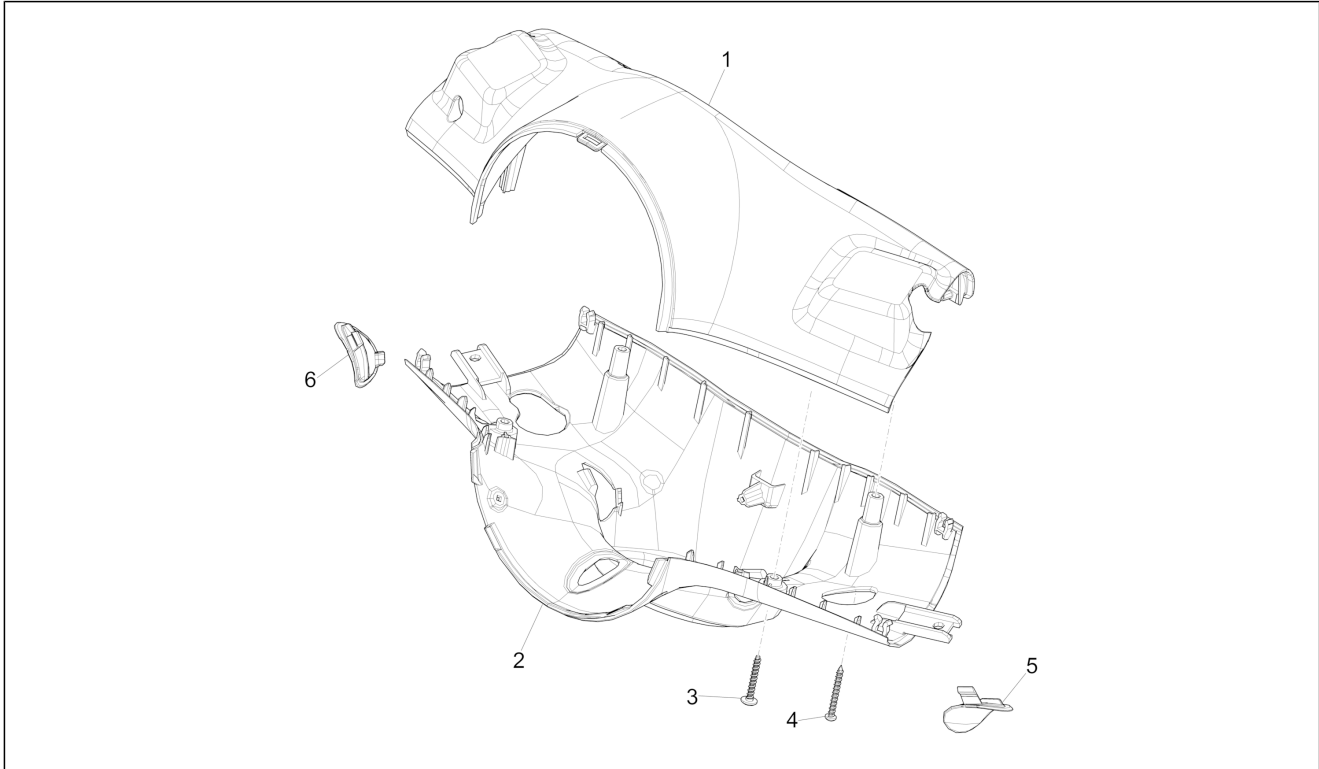

Group	Handlebars/Steering
Code	03.01
Description	Handlebars coverages
Service	1

Pos.	Code	Description	Qty	Variants
				Colour:[283/A] Model version:ABS Version[ABS] Country:Australia[AU] Colour:[283/A] Model version:ABS Version[ABS] Country:Indonesia[ID]
2		Handlebar lower cover	1	Colour:Beige[598] Model version:ABS Version[ABS] Country:Export Version[EX]
2		Handlebar lower cover	1	Colour:BLACK[79/A] Model version:ABS Version[ABS] Country:Taiwan[TN] Colour:BLACK[79/A] Model version:ABS Version[ABS] Country:China[CN] Colour:BLACK[79/A] Model version:ABS Version[ABS] Country:Export Version[EX] Colour:BLACK[79/A] Model version:ABS Version[ABS] Country:Thailand[TH] Colour:BLACK[79/A] Model version:ABS Version[ABS] Country:Indonesia[ID] Colour:BLACK[79/A] Model version:ABS Version[ABS] Country:Australia[AU] Colour:Competition Black[98/A] Model version:ABS Version[ABS] Country:Thailand[TH] Colour:BLACK[79/A] Model version:ABS Version[ABS] Country:Japan[JP] Colour:BLACK[79/A] Model version:ABS Version[ABS] Country:Taiwan[TN] Colour:BLACK[79/A]