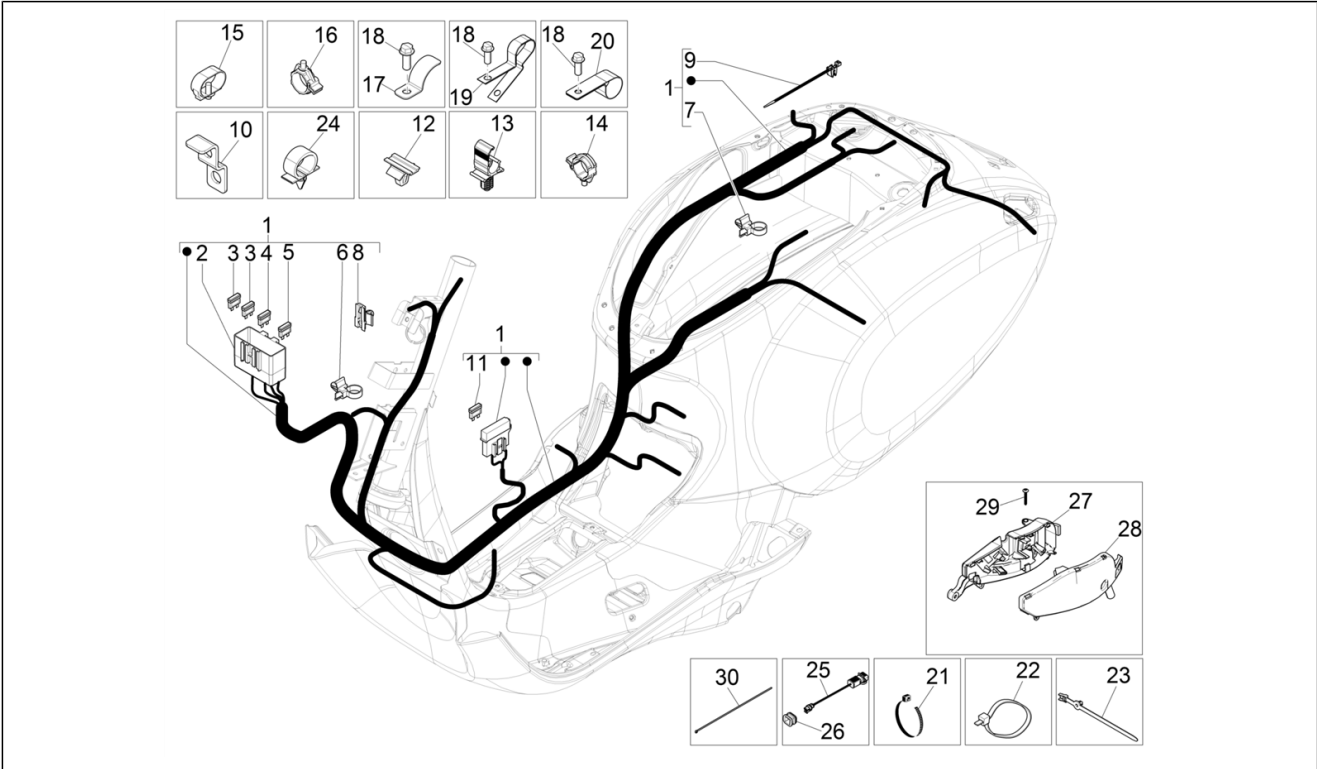

Vespa Primavera 150
EVPR000EX5 Vespa Primavera 150 4T 3V IGET ABS-NOABS
E2-E3-E4 2016 - 2019 (APAC)

Chassis prefix: RP8M8222, RP8M8221,
RP8M8241, RP8M8242
Engine prefix: M828M, M826M, M82CM,
M82GM

Group	Electrical system
Code	06.08
Description	Main cable harness
Service	1

Pos.	Code	Description	Qty	Variants
				Country:Thailand[TH] Colour:Silk grey[701/C] Model version:ABS Version[ABS] Country:Thailand[TH] Colour:DRAGON RED[894] Model version:ABS Version[ABS] Country:Thailand[TH] Colour:White[544] Model version:ABS Version[ABS] Country:Taiwan[TN] Colour:[283/A] Model version:ABS Version[ABS] Country:Indonesia[ID] Colour:White[544] Model version:ABS Version[ABS] Country:Indonesia[ID] Colour:Midnight Blue[222/A] Model version:ABS Version[ABS] Country:Indonesia[ID] Colour:Silk grey[701/C] Model version:ABS Version[ABS] Country:Indonesia[ID] Colour:BLACK[79/A] Model version:ABS Version[ABS] Country:Indonesia[ID] Colour:DRAGON RED[894] Model version:ABS Version[ABS] Country:Indonesia[ID] Colour:BLACK[79/A] Model version:ABS Version[ABS] Country:Australia[AU] Colour:Competition Black[98/A] Model version:ABS Version[ABS] Country:Thailand[TH] Colour:Beige unique 518/A[518/A] Model version:ABS Version[ABS] Country:Thailand[TH] Colour:White[544]