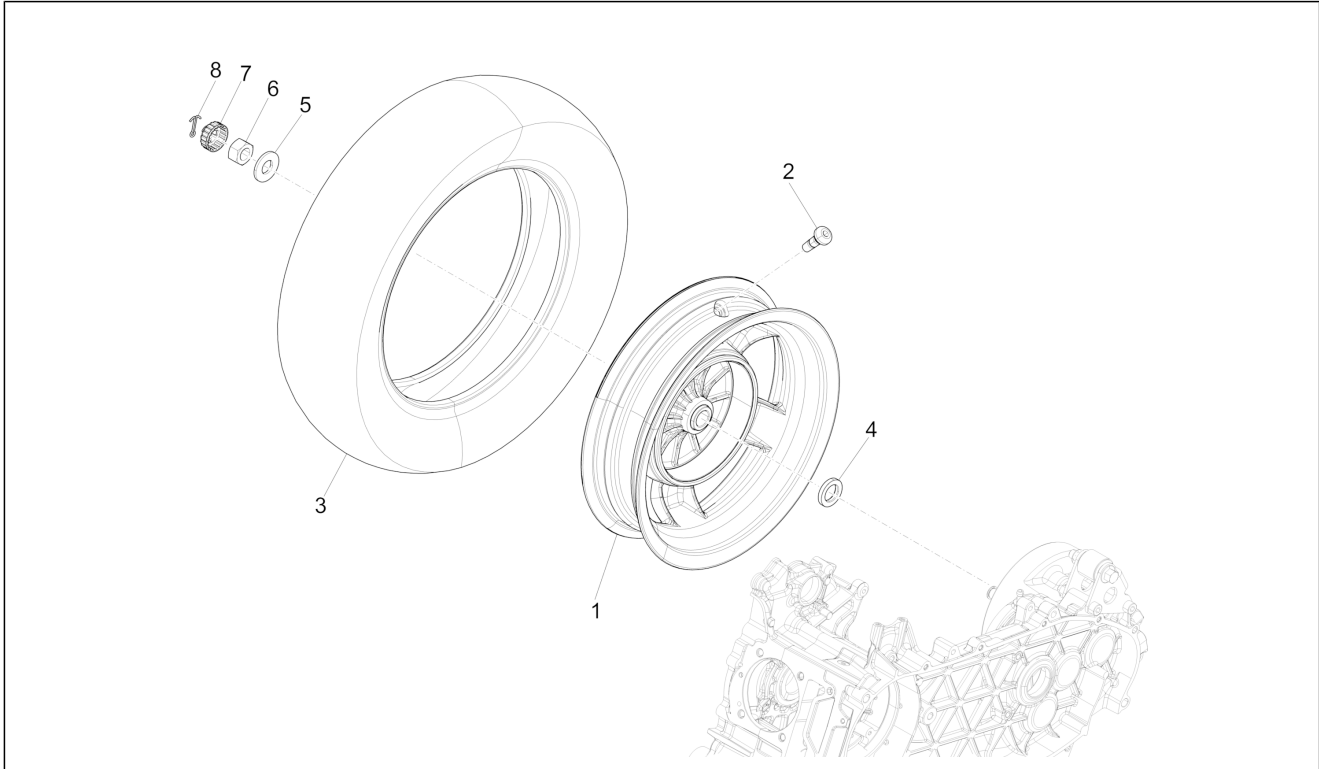

Vespa Primavera 150
EVPR000EX5 Vespa Primavera 150 4T 3V IGET ABS-NOABS
E2-E3-E4 2016 - 2019 (APAC)

Chassis prefix: RP8M8222, RP8M8221,
RP8M8241, RP8M8242
Engine prefix: M828M, M826M, M82CM,
M82GM

Group	Suspensions - Wheels
Code	04.12
Description	Rear wheel
Service	1

Pos.	Code	Description	Qty	Variants
				Model version:ABS Version[ABS] Country:Thailand[TH] Colour:White[544] Model version:ABS Version[ABS] Country:Taiwan[TN] Colour:Competition Black[98/A] Model version:ABS Version[ABS] Country:Thailand[TH] Colour:Beige unique 518/A[518/A] Model version:ABS Version[ABS] Country:Thailand[TH] Colour:White[544] Model version:ABS Version[ABS] Country:Australia[AU] Colour:Silk grey[701/C] Model version:ABS Version[ABS] Country:Australia[AU] Colour:Beige unique 518/A[518/A] Model version:ABS Version[ABS] Country:Export Version[EX] Colour:White[544] Model version:ABS Version[ABS] Country:Taiwan[TN] Colour:DRAGON RED[894] Model version:ABS Version[ABS] Country:Japan[JP] Colour:Midnight Blue[222/A] Model version:ABS Version[ABS] Country:Australia[AU] Colour:DRAGON RED[894] Model version:ABS Version[ABS] Country:Australia[AU] Colour:BLACK[79/A] Model version:ABS Version[ABS] Country:Japan[JP] Colour:Silk grey[701/C] Model version:ABS Version[ABS] Country:China[CN]