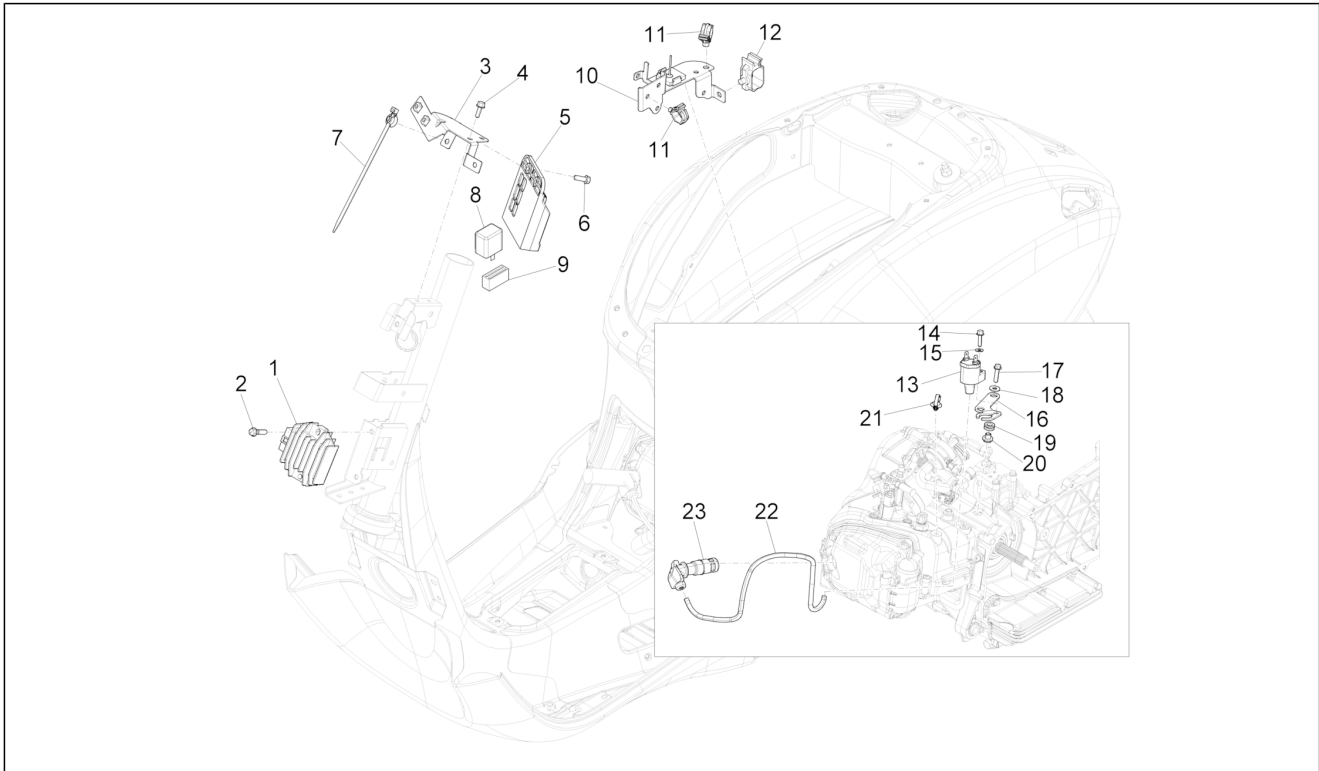

Vespa Primavera 150
EVPR000EX5 Vespa Primavera 150 4T 3V IGET ABS-NOABS
E2-E3-E4 2016 - 2019 (APAC)

Chassis prefix: RP8M8222, RP8M8221,
RP8M8241, RP8M8242
Engine prefix: M828M, M826M, M82CM,
M82GM

Group	Electrical system
Code	06.06
Description	Voltage Regulators - Electronic Control Units (ecu) - H.T. Coil
Service	1

Pos.	Code	Description	Qty	Variants
				Colour:Silk grey[701/C] Model version:ABS Version[ABS] Country:Taiwan[TN] Colour:DRAGON RED[894] Model version:ABS Version[ABS] Country:Taiwan[TN] Colour:BLACK[79/A] Model version:ABS Version[ABS] Country:Taiwan[TN] Colour:Midnight Blue[222/A] Country:China[CN] Model version:ABS Version[ABS] Colour:Midnight Blue[222/A] Model version:No ABS Version[NO ABS] Country:Indonesia[ID] Colour:Midnight Blue[222/A] Country:Taiwan[TN] Model version:ABS Version[ABS] Colour:Silk grey[701/C] Model version:ABS Version[ABS] Country:China[CN] Colour:Light Blue 70° (VN)[434] Country:Taiwan[TN] Model version:70° Version[70°] ABS Version[ABS] Colour:Brown[135/A] Country:Australia[AU] Model version:ABS Version[ABS] Colour:Brown[135/A] Country:China[CN] Model version:ABS Version[ABS] Colour:Brown[135/A] Model version:No ABS Version[NO ABS] Country:Indonesia[ID] Colour:Competition Black[98/A] Country:Australia[AU] Model version:ABS Version[ABS] Colour:Competition Black[98/A] Model version:ABS Version[ABS]