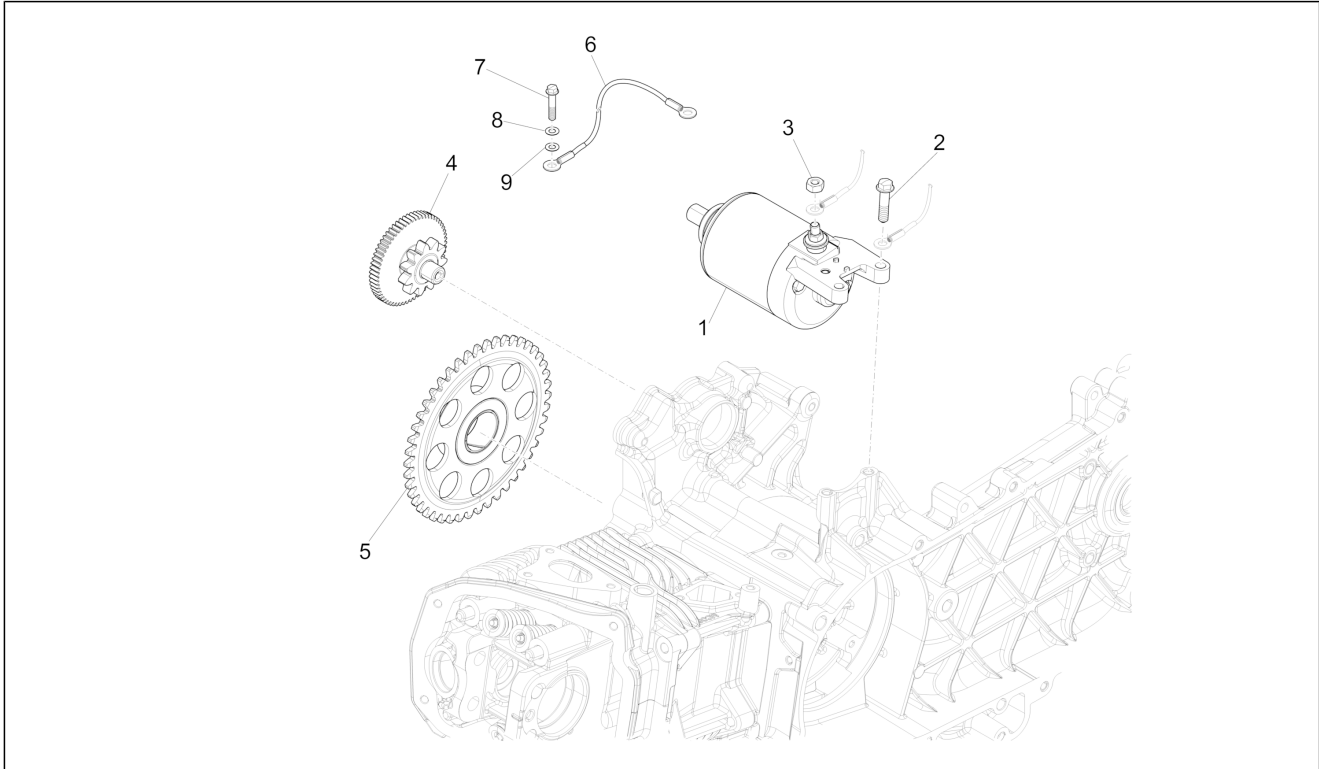

Group	Engine
Code	01.20
Description	Stater - Electric starter
Service	1

Pos.	Code	Description	Qty	Variants
1		Starter motor	1	
1		Starter motor	1	
1		Starter motor	1	
2		screw TEF M6x110	2	
3		Nut M6	1	
4		Electric starter gear	1	
5		Starter motor gear	1	
5		Starter motor gear	1	
6		Earth braid	1	
7		Tri/lobed hexagonal self-tapping screw	1	
8		Spring washer 6,4x11,8x1	1	
9		Flat washer 6,4x12x1	1