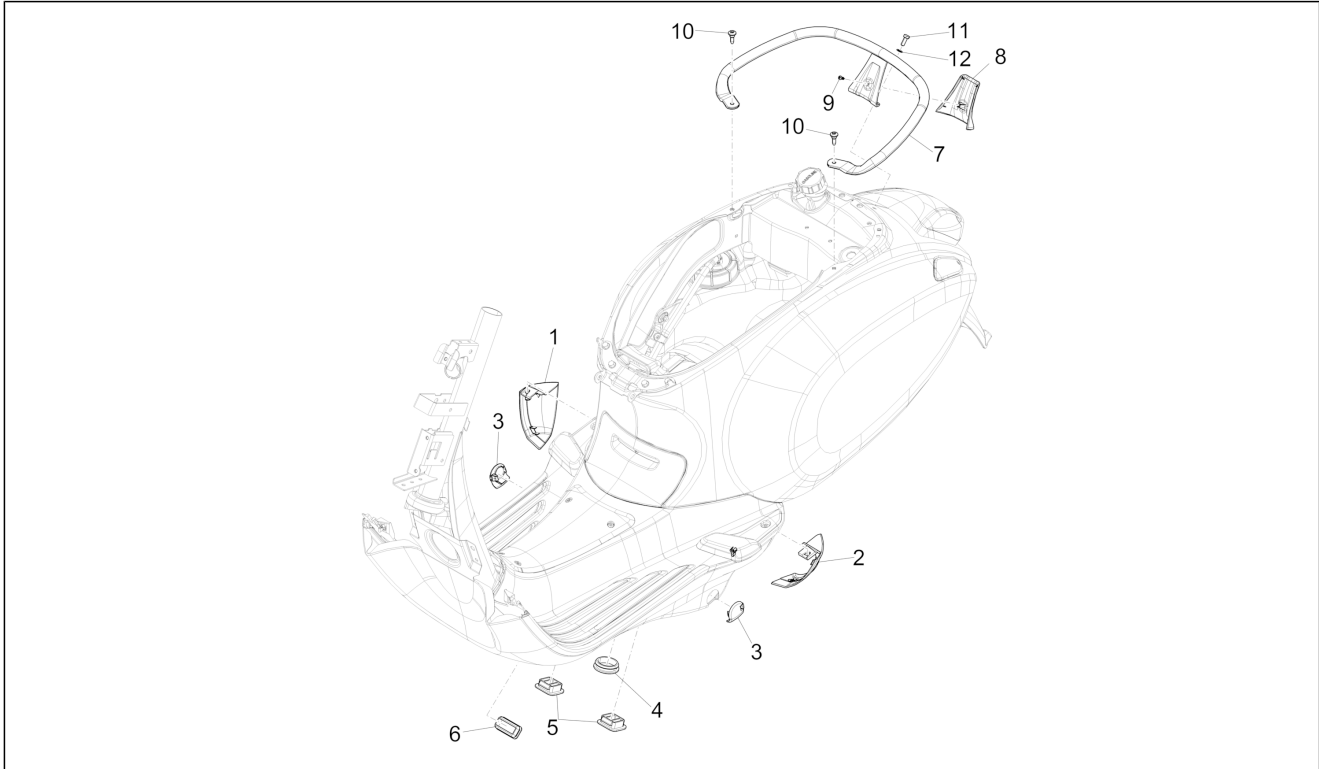

Vespa Primavera 150
EVPR000EX5 Vespa Primavera 150 4T 3V IGET ABS-NOABS
E2-E3-E4 2016 - 2019 (APAC)

Chassis prefix: RP8M8222, RP8M8221,
RP8M8241, RP8M8242
Engine prefix: M828M, M826M, M82CM,
M82GM

Group	Frame - Plastic parts - Coachwork
Code	02.32
Description	Side cover - Spoiler
Service	1

Pos.	Code	Description	Qty	Variants
				Country:Indonesia[ID] Colour:White[544] Model version:ABS Version[ABS] Yacht club version[YC] Country:Export Version[EX] Colour:White[544] Model version:ABS Version[ABS] Yacht club version[YC] Country:Australia[AU] Colour:White[544] Model version:ABS Version[ABS] Yacht club version[YC] Country:Japan[JP] Colour:White[544] Model version:ABS Version[ABS] Yacht club version[YC] Country:China[CN] Colour:White[544] Model version:ABS Version[ABS] Country:Export Version[EX] Colour:White[544] Model version:ABS Version[ABS] Country:Export Version[EX] Colour:White[544] Model version:ABS Version[ABS] Country:China[CN] Colour:White[544] Model version:ABS Version[ABS] Country:Japan[JP] Colour:White[544] Model version:ABS Version[ABS] Country:Australia[AU] Colour:White[544] Model version:ABS Version[ABS] Country:Thailand[TH] Colour:White[544] Model version:ABS Version[ABS] Country:Thailand[TH] Colour:White[544] Model version:ABS Version[ABS] Country:Taiwan[TN] Colour:White[544]