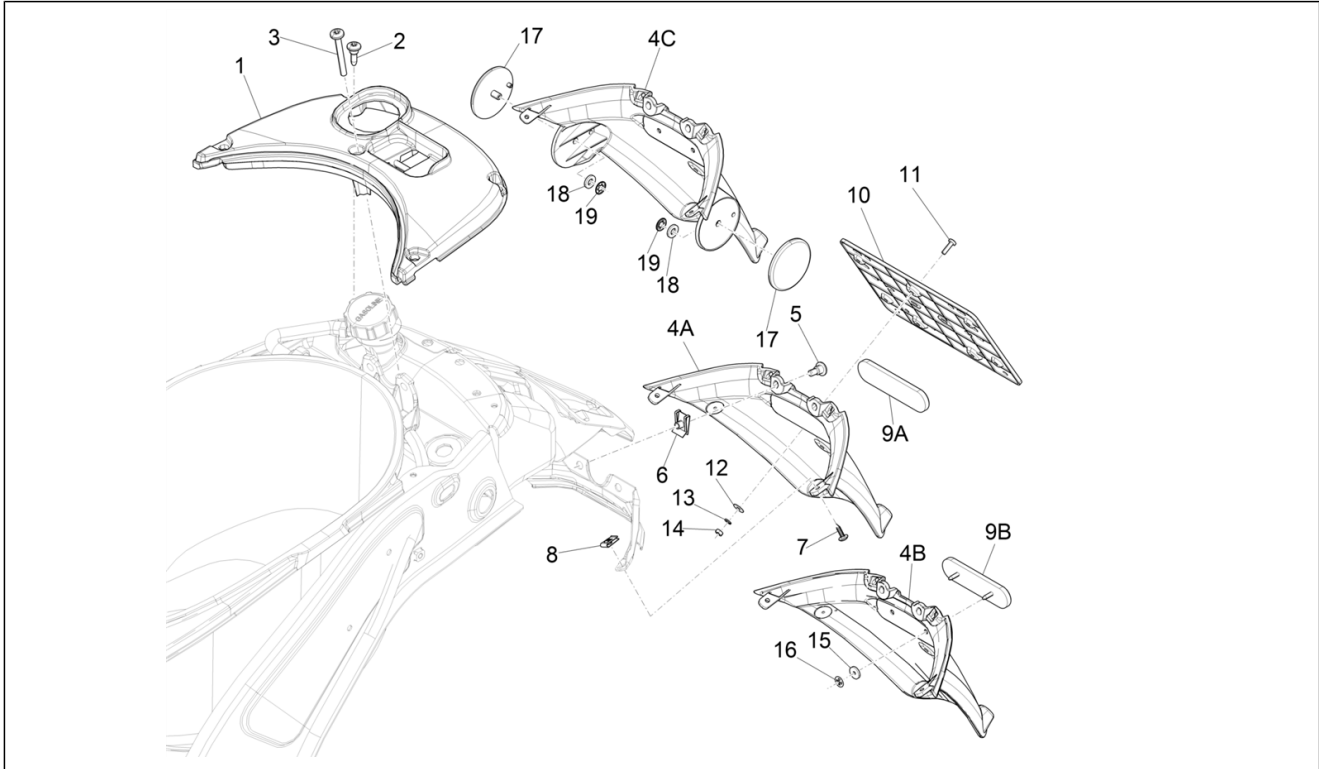

Group	Frame - Plastic parts - Coachwork
Code	02.37
Description	Rear cover - Splash guard
Service	1

Pos.	Code	Description	Qty	Variants
				Country:Thailand[TH] Colour:Silk grey[701/C] Model version:ABS Version[ABS] Country:Thailand[TH] Colour:DRAGON RED[894] Model version:ABS Version[ABS] Country:Thailand[TH] Colour:[283/A] Model version:ABS Version[ABS] Country:Indonesia[ID] Colour:White[544] Model version:ABS Version[ABS] Country:Indonesia[ID] Colour:Midnight Blue[222/A] Model version:ABS Version[ABS] Country:Indonesia[ID] Colour:Silk grey[701/C] Model version:ABS Version[ABS] Country:Indonesia[ID] Colour:BLACK[79/A] Model version:ABS Version[ABS] Country:Indonesia[ID] Colour:DRAGON RED[894] Model version:ABS Version[ABS] Country:Indonesia[ID] Colour:BLACK[79/A] Model version:ABS Version[ABS] Country:Australia[AU] Colour:Competition Black[98/A] Model version:ABS Version[ABS] Country:Thailand[TH] Colour:Beige unique 518/A[518/A] Model version:ABS Version[ABS] Country:Thailand[TH] Colour:White[544] Model version:ABS Version[ABS] Country:Australia[AU] Colour:Silk grey[701/C]