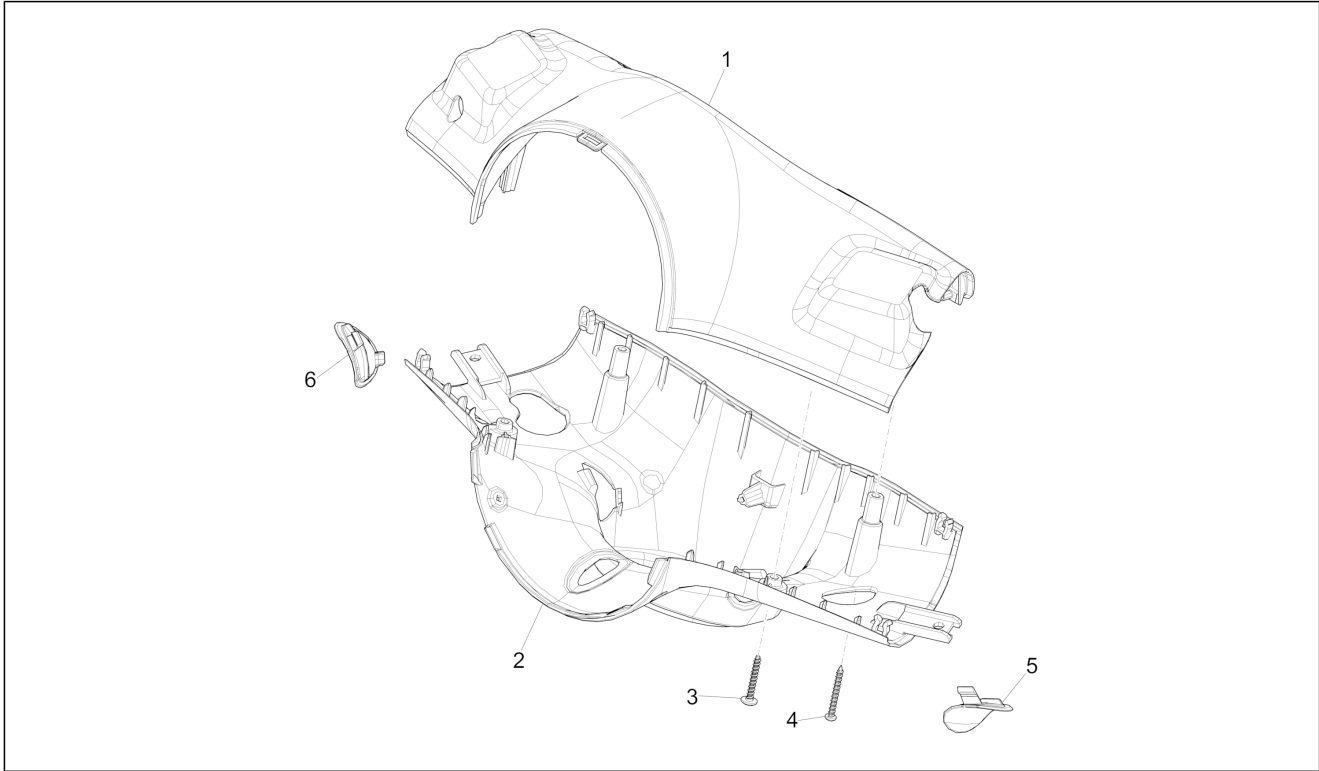

Vespa Primavera 150
EVPR000EX5 Vespa Primavera 150 4T 3V IGET ABS-NOABS
E2-E3-E4 2016 - 2019 (APAC)

Chassis prefix: RP8M8222, RP8M8221,
RP8M8241, RP8M8242
Engine prefix: M828M, M826M, M82CM,
M82GM

Group	Handlebars/Steering
Code	03.01
Description	Handlebars coverages
Service	1

Pos.	Code	Description	Qty	Variants
				Country:Taiwan[TN] Colour:Midnight Blue[222/A] Model version:ABS Version[ABS] Country:Japan[JP]
6		RH plug	1	
6		RH plug	1	Colour:DRAGON RED[894] Country:China[CN] Model version:ABS Version[ABS] Colour:DRAGON RED[894] Model version:No ABS Version[NO ABS] Country:Indonesia[ID] Colour:DRAGON RED[894] Model version:ABS Version[ABS] Country:Taiwan[TN] Colour:DRAGON RED[894] Country:Australia[AU] Model version:ABS Version[ABS] Colour:DRAGON RED[894] Model version:ABS Version[ABS] Country:Export Version[EX] Colour:DRAGON RED[894] Country:Taiwan[TN] Model version:ABS Version[ABS] Colour:DRAGON RED[894] Model version:ABS Version[ABS] Country:Indonesia[ID] Colour:DRAGON RED[894] Model version:ABS Version[ABS] Country:Export Version[EX] Colour:DRAGON RED[894] Model version:ABS Version[ABS] Country:China[CN] Colour:DRAGON RED[894] Model version:ABS Version[ABS] Country:Australia[AU] Colour:DRAGON RED[894] Model version:ABS Version[ABS]