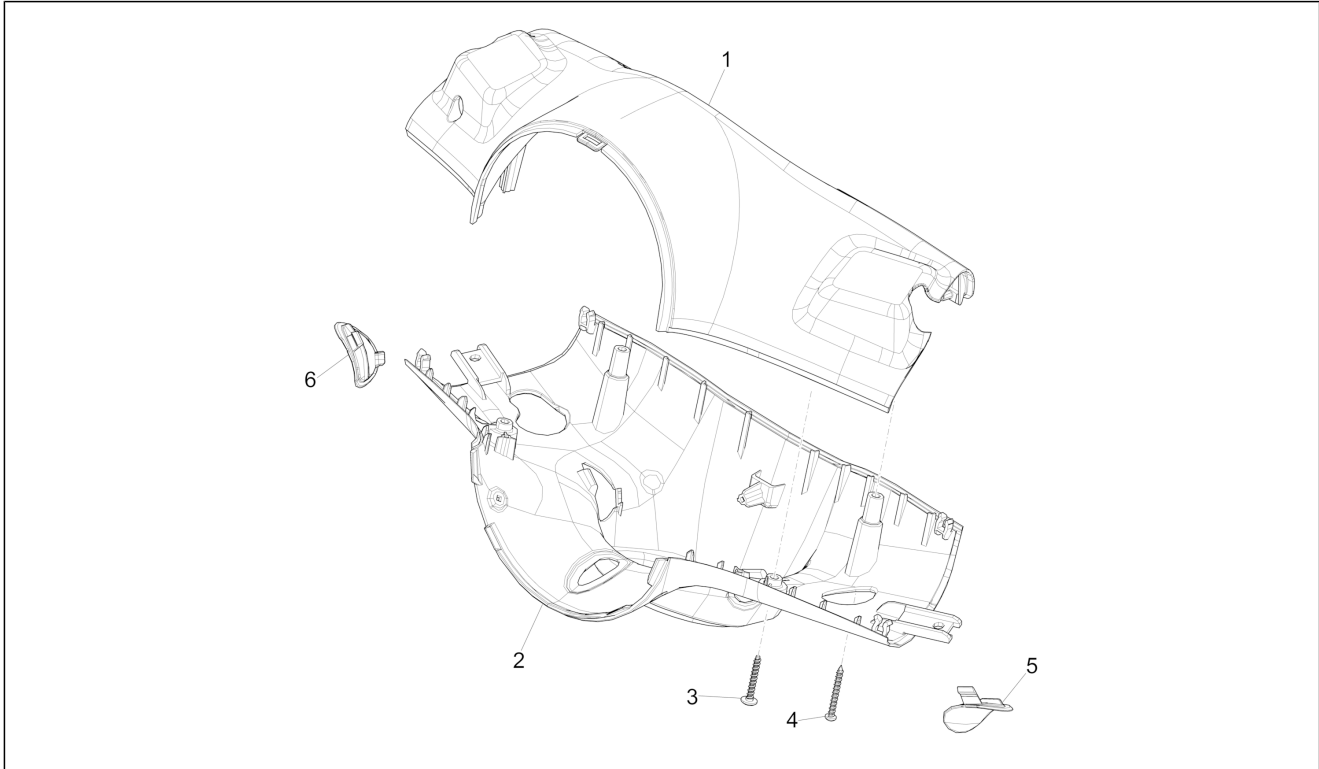

Vespa Primavera 150
EVPR000EX5 Vespa Primavera 150 4T 3V IGET ABS-NOABS
E2-E3-E4 2016 - 2019 (APAC)

Chassis prefix: RP8M8222, RP8M8221,
RP8M8241, RP8M8242
Engine prefix: M828M, M826M, M82CM,
M82GM

Group	Handlebars/Steering
Code	03.01
Description	Handlebars coverages
Service	1

Pos.	Code	Description	Qty	Variants
				Colour:D05 - Blue glossy VN[D05] Model version:ABS Version[ABS] Country:Australia[AU] Colour:D05 - Blue glossy VN[D05] Model version:ABS Version[ABS] Country:Japan[JP] Colour:D05 - Blue glossy VN[D05] Model version:ABS Version[ABS] Country:Indonesia[ID] Colour:D05 - Blue glossy VN[D05] Model version:ABS Version[ABS] Country:Thailand[TH]
6		RH plug	1	Colour:D05 - Blue glossy VN[D05] Model version:ABS Version[ABS] Country:Export Version[EX] Colour:D05 - Blue glossy VN[D05] Model version:ABS Version[ABS] Country:China[CN] Colour:D05 - Blue glossy VN[D05] Model version:ABS Version[ABS] Country:Australia[AU] Colour:D05 - Blue glossy VN[D05] Model version:ABS Version[ABS] Country:Japan[JP] Colour:D05 - Blue glossy VN[D05] Model version:ABS Version[ABS] Country:Indonesia[ID] Colour:D05 - Blue glossy VN[D05] Model version:ABS Version[ABS] Country:Thailand[TH]
6		RH plug	1	Colour:Beige[598] Model version:ABS Version[ABS] Country:Export Version[EX]
6		RH plug	1	Colour:[283/A] Model version:ABS Version[ABS] Country:Taiwan[TN] Colour:[283/A]