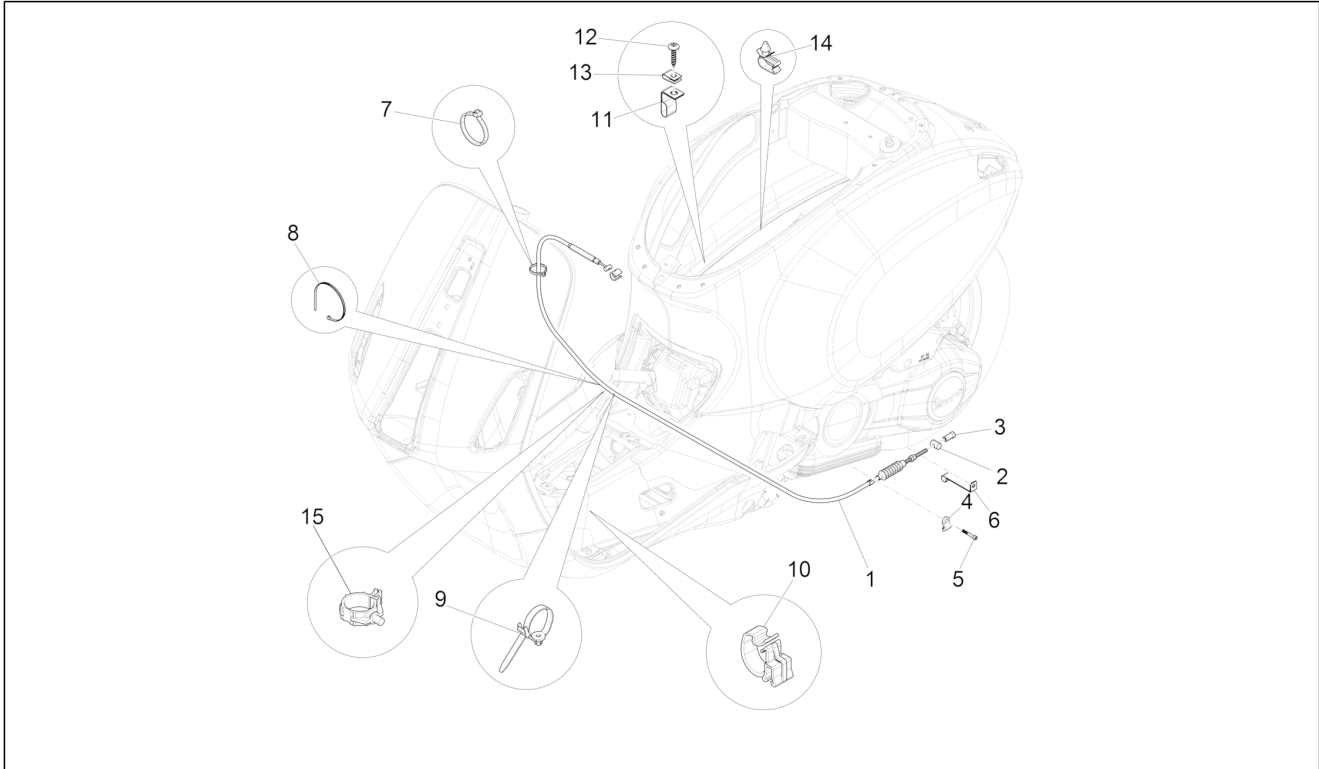

Group	Braking system - Transmissions
Code	05.03
Description	Transmissions
Service	1

Pos.	Code	Description	Qty	Variants
1		Rear brake lever complete transmission	1	
2		Adjuster pin	1	
3		Registro freno posteriore	1	
4		Plate	1	
5		Hex socket screw M6x20	1	
6		Wiring clip	1	
7		Lock-strap L=277	1	
8		Lock-strap L=180mm	1	
9		Hose clamp	1	
10		Pipes/cables retainer spring	1	
11		Hose clamp	1	
12		Self tapping screw 4,2x16	1	
13		Plate	1	
14		Hose clamp	1	
15		Pipes/cables retainer spring	1