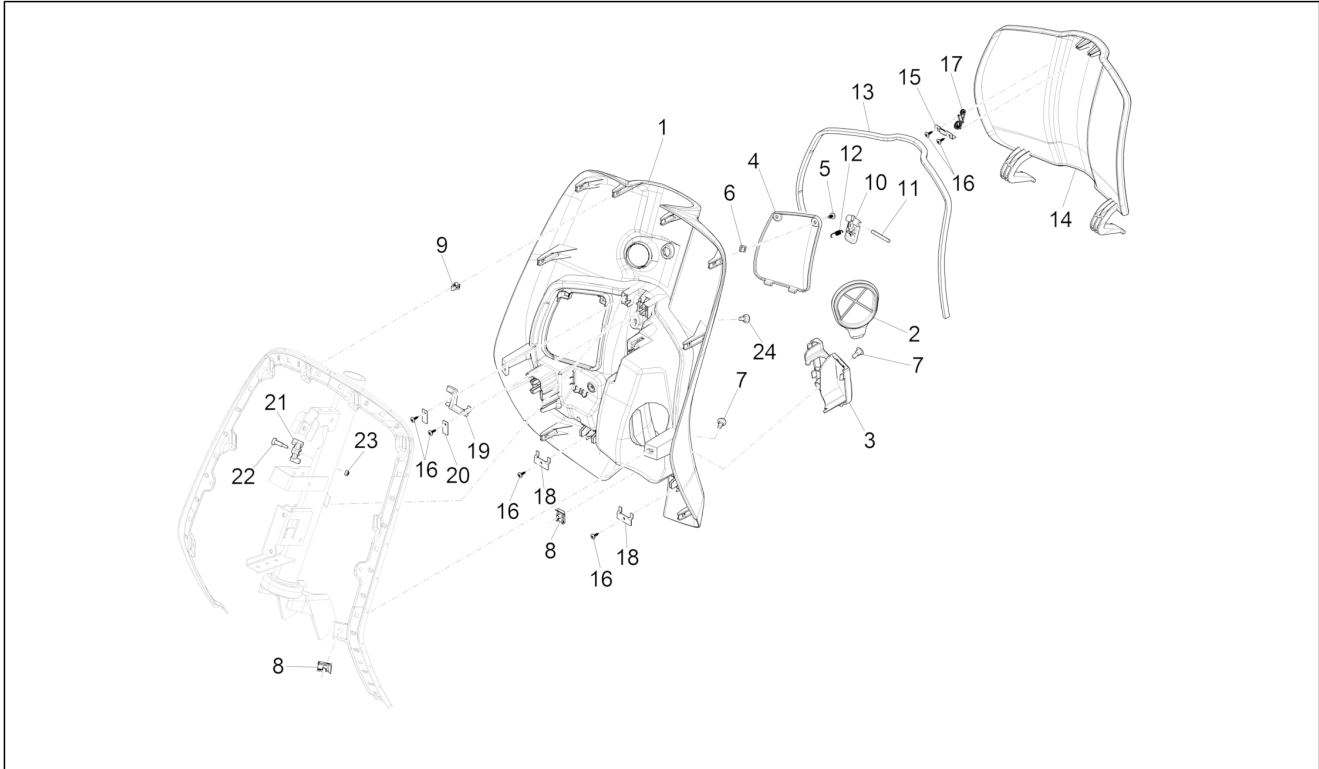

Group	Frame - Plastic parts - Coachwork
Code	02.30
Description	Front glove-box - Knee-guard panel
Service	1

Pos.	Code	Description	Qty	Variants
				Country:Indonesia[ID] Colour:DRAGON RED[894] Model version:ABS Version[ABS] Country:Export Version[EX] Colour:DRAGON RED[894] Model version:ABS Version[ABS] Country:China[CN] Colour:DRAGON RED[894] Model version:ABS Version[ABS] Country:Australia[AU] Colour:DRAGON RED[894] Model version:ABS Version[ABS] Country:Thailand[TH] Colour:DRAGON RED[894] Model version:ABS Version[ABS] Country:Indonesia[ID] Colour:DRAGON RED[894] Model version:ABS Version[ABS] Country:Japan[JP] Colour:DRAGON RED[894] Model version:ABS Version[ABS] Country:Australia[AU] Colour:DRAGON RED[894] Model version:ABS Version[ABS] Country:Taiwan[TN] Colour:DRAGON RED[894] Model version:ABS Version[ABS] Country:China[CN]
14		Top case door	1	Colour:Beige unique 518/A[518/A] Model version:ABS Version[ABS] Country:Indonesia[ID] Colour:Beige unique 518/A[518/A] Model version:ABS Version[ABS] Country:Japan[JP] Colour:Beige unique 518/A[518/A] Model version:ABS Version[ABS] Country:Australia[AU]