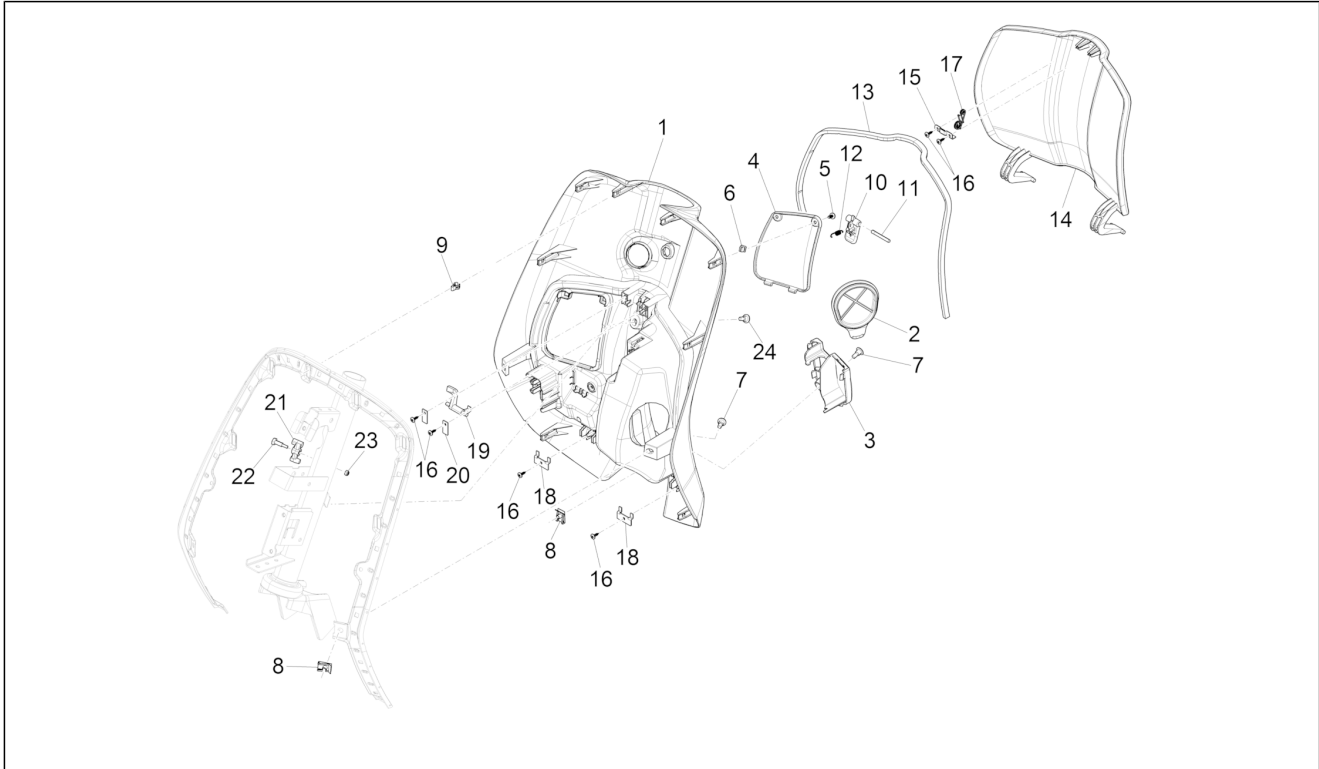

Vespa Primavera 150
EVPR000EX5 Vespa Primavera 150 4T 3V IGET ABS-NOABS
E2-E3-E4 2016 - 2019 (APAC)

Chassis prefix: RP8M8222, RP8M8221,
RP8M8241, RP8M8242
Engine prefix: M828M, M826M, M82CM,
M82GM

Group	Frame - Plastic parts - Coachwork
Code	02.30
Description	Front glove-box - Knee-guard panel
Service	1

Pos.	Code	Description	Qty	Variants
				Colour:Midnight Blue[222/A] Model version:No ABS Version[NO ABS] Country:Indonesia[ID] Colour:Midnight Blue[222/A] Country:Taiwan[TN] Model version:ABS Version[ABS] Colour:Midnight Blue[222/A] Country:Australia[AU] Model version:ABS Version[ABS] Colour:Midnight Blue[222/A] Model version:ABS Version[ABS] Country:China[CN] Colour:Midnight Blue[222/A] Model version:ABS Version[ABS] Country:Japan[JP] Colour:Midnight Blue[222/A] Model version:ABS Version[ABS] Country:Indonesia[ID] Colour:Midnight Blue[222/A] Model version:ABS Version[ABS] Country:Export Version[EX] Colour:Midnight Blue[222/A] Model version:ABS Version[ABS] Country:Australia[AU] Colour:Midnight Blue[222/A] Model version:ABS Version[ABS] Country:Export Version[EX] Colour:Midnight Blue[222/A] Model version:ABS Version[ABS] Country:Indonesia[ID] Colour:Midnight Blue[222/A] Model version:ABS Version[ABS] Country:Australia[AU] Colour:Midnight Blue[222/A] Model version:ABS Version[ABS] Country:China[CN] Colour:Midnight Blue[222/A] Model version:ABS Version[ABS]