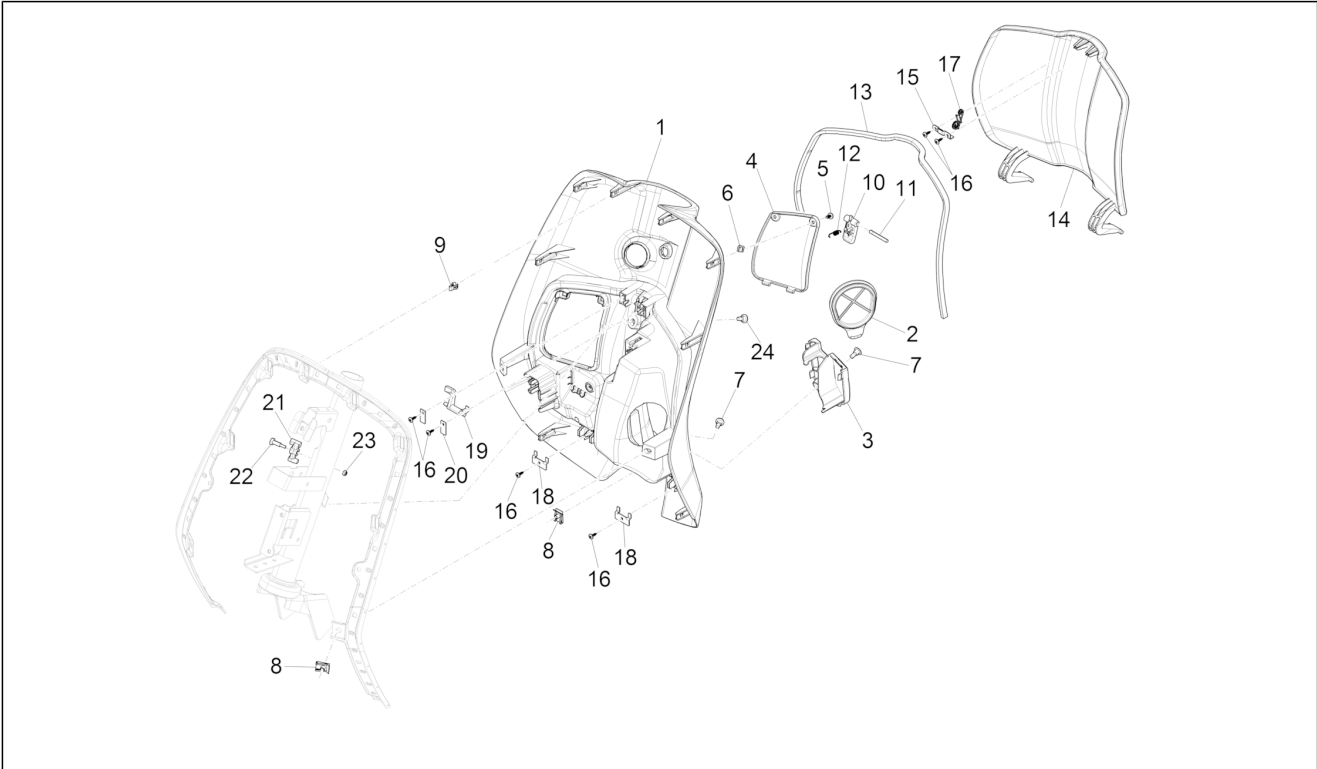

Group	Frame - Plastic parts - Coachwork
Code	02.30
Description	Front glove-box - Knee-guard panel
Service	1

Pos.	Code	Description	Qty	Variants
				Country:China[CN] Model version:ABS Version[ABS] Colour:Competition Black[98/A] Model version:No ABS Version[NO ABS] Country:Indonesia[ID] Colour:BLACK[79/A] Model version:ABS Version[ABS] Country:Taiwan[TN] Colour:Competition Black[98/A] Country:Australia[AU] Model version:ABS Version[ABS] Colour:Competition Black[98/A] Model version:ABS Version[ABS] Country:Export Version[EX] Colour:Competition Black[98/A] Country:Taiwan[TN] Model version:ABS Version[ABS] Colour:BLACK[79/A] Model version:ABS Version[ABS] Country:Indonesia[ID] Colour:BLACK[79/A] Model version:ABS Version[ABS] Country:Export Version[EX] Colour:BLACK[79/A] Model version:ABS Version[ABS] Country:China[CN] Colour:BLACK[79/A] Model version:ABS Version[ABS] Country:Japan[JP] Colour:BLACK[79/A] Model version:ABS Version[ABS] Country:Export Version[EX] Colour:BLACK[79/A] Model version:ABS Version[ABS] Country:Thailand[TH] Colour:BLACK[79/A] Model version:ABS Version[ABS] Country:Indonesia[ID]