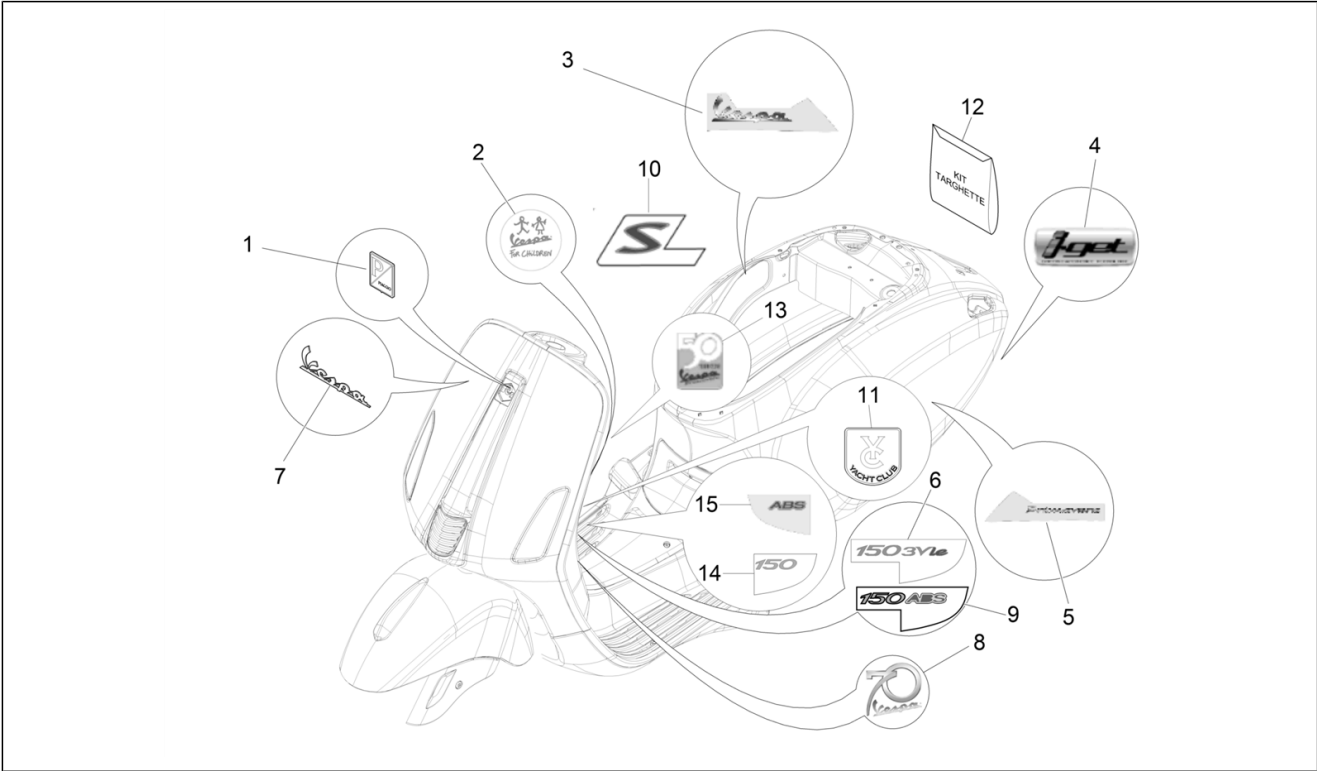

Vespa Primavera 150
EVPR000EX5 Vespa Primavera 150 4T 3V IGET ABS-NOABS
E2-E3-E4 2016 - 2019 (APAC)

Chassis prefix: RP8M8222, RP8M8221,
RP8M8241, RP8M8242
Engine prefix: M828M, M826M, M82CM,
M82GM

Group	Frame - Plastic parts - Coachwork
Code	02.38
Description	Plates - Emblems
Service	1

Pos.	Code	Description	Qty	Variants
				Colour:Light Blue 70° (VN)[434] Model version:No ABS Version[NO ABS] 70° Version[70°] Country:Indonesia[ID] Colour:Light Blue 70° (VN)[434] Country:Export Version[EX] Model version:70° Version[70°] ABS Version[ABS]
9		Adhesive dataplate "150 ABS"	1	Colour:Competition Black[98/A] Country:China[CN] Model version:ABS Version[ABS] Colour:DRAGON RED[894] Country:China[CN] Model version:ABS Version[ABS] Colour:White[544] Model version:ABS Version[ABS] Country:Taiwan[TN] Colour:Midnight Blue[222/A] Model version:ABS Version[ABS] Country:Taiwan[TN] Colour:Silk grey[701/C] Model version:ABS Version[ABS] Country:Taiwan[TN] Colour:DRAGON RED[894] Model version:ABS Version[ABS] Country:Taiwan[TN] Colour:BLACK[79/A] Model version:ABS Version[ABS] Country:Taiwan[TN] Colour:Midnight Blue[222/A] Country:China[CN] Model version:ABS Version[ABS] Colour:Silk grey[701/C] Model version:ABS Version[ABS] Country:China[CN] Colour:Brown[135/A] Country:China[CN] Model version:ABS Version[ABS] Colour:White[544]