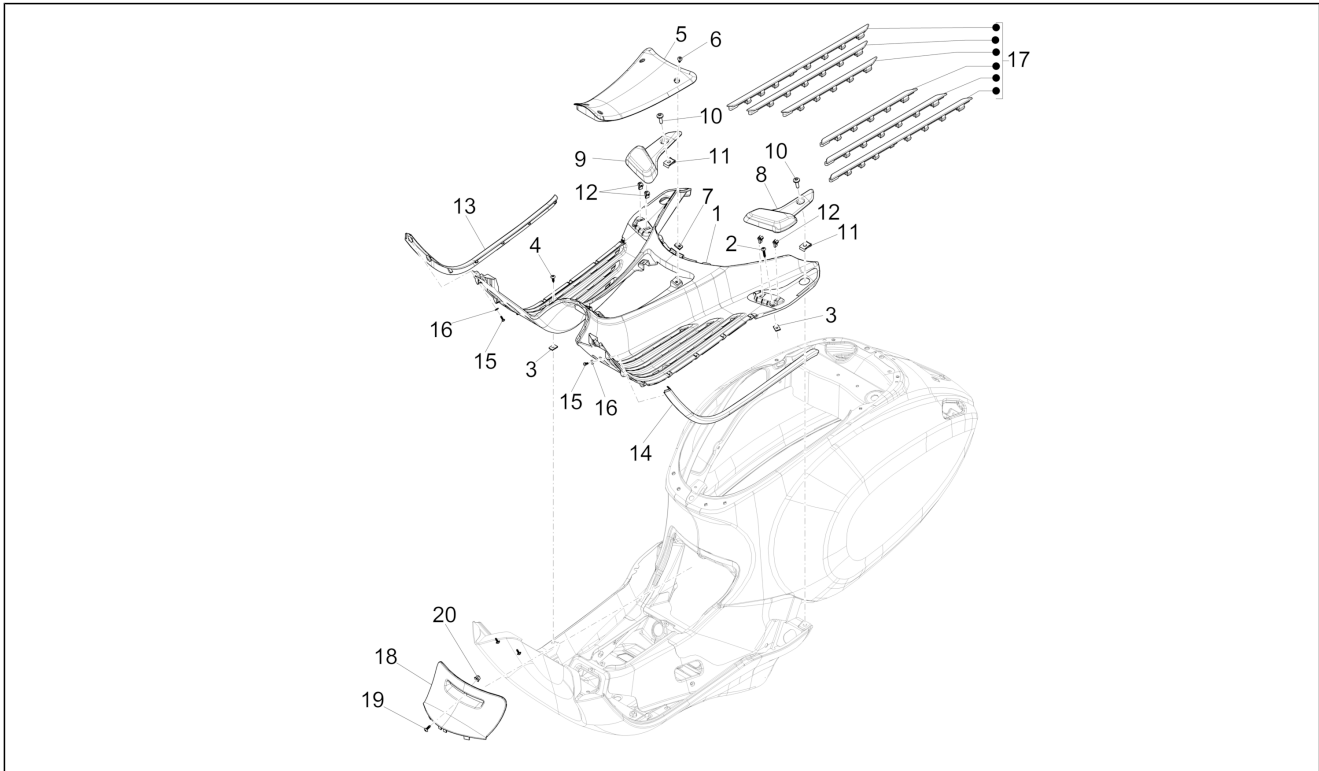

Group	Frame - Plastic parts - Coachwork
Code	02.31
Description	Central cover - Footrests
Service	1

Pos.	Code	Description	Qty	Variants
				Country:Indonesia[ID] Colour:DRAGON RED[894] Model version:ABS Version[ABS] Country:Export Version[EX] Colour:DRAGON RED[894] Model version:ABS Version[ABS] Country:China[CN] Colour:DRAGON RED[894] Model version:ABS Version[ABS] Country:Australia[AU] Colour:DRAGON RED[894] Model version:ABS Version[ABS] Country:Thailand[TH] Colour:DRAGON RED[894] Model version:ABS Version[ABS] Country:Thailand[TH] Colour:DRAGON RED[894] Model version:ABS Version[ABS] Country:Indonesia[ID] Colour:DRAGON RED[894] Model version:ABS Version[ABS] Country:Japan[JP] Colour:DRAGON RED[894] Model version:ABS Version[ABS] Country:Australia[AU] Colour:DRAGON RED[894] Model version:ABS Version[ABS] Country:Taiwan[TN] Colour:DRAGON RED[894] Model version:ABS Version[ABS] Country:China[CN]
1		Painted footrest	1	Colour:[283/A] Model version:ABS Version[ABS] Country:Taiwan[TN] Colour:[283/A] Model version:ABS Version[ABS] Country:China[CN]