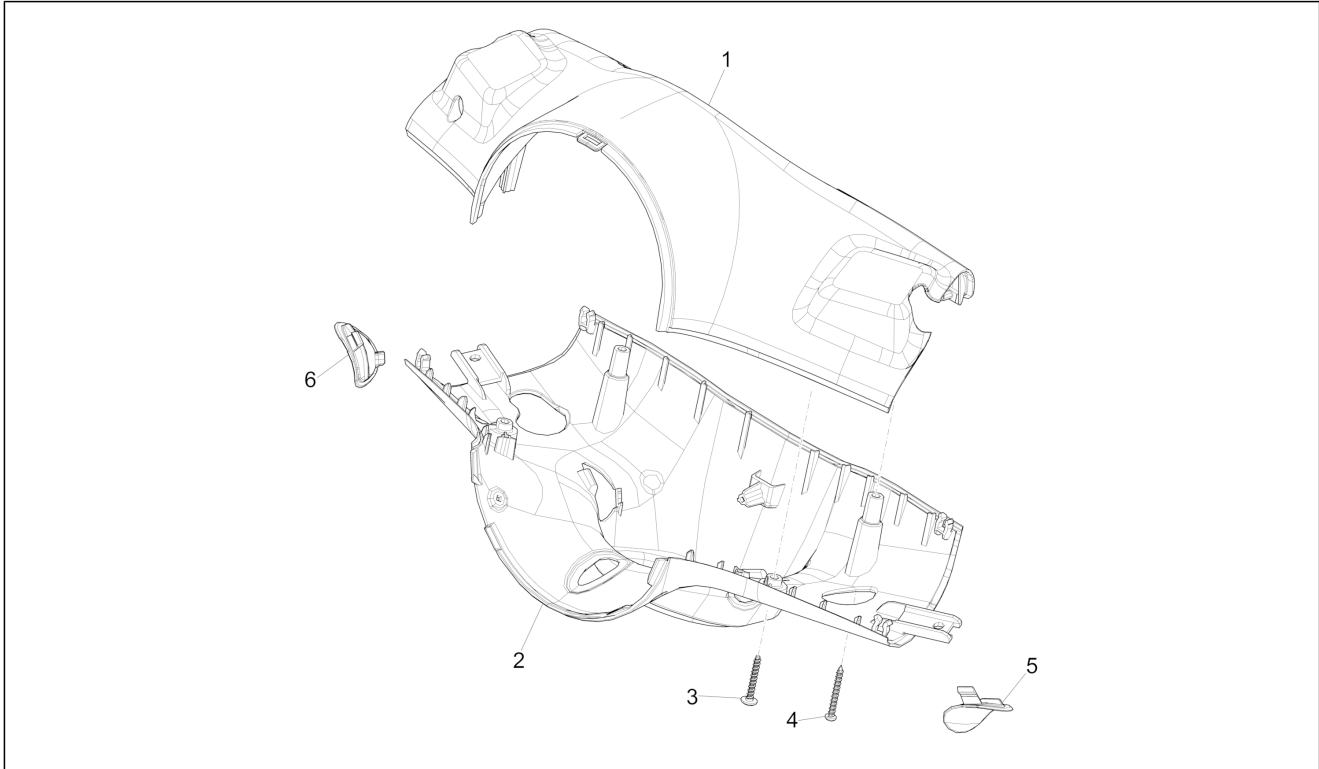

Group	Handlebars/Steering
Code	03.01
Description	Handlebars coverages
Service	1

Pos.	Code	Description	Qty	Variants
1		Upper handlebar cover	1	Colour:D05 - Blue glossy VN[D05] Model version:ABS Version[ABS] Country:Export Version[EX] Colour:D05 - Blue glossy VN[D05] Model version:ABS Version[ABS] Country:China[CN] Colour:D05 - Blue glossy VN[D05] Model version:ABS Version[ABS] Country:Australia[AU] Colour:D05 - Blue glossy VN[D05] Model version:ABS Version[ABS] Country:Japan[JP] Colour:D05 - Blue glossy VN[D05] Model version:ABS Version[ABS] Country:Indonesia[ID] Colour:D05 - Blue glossy VN[D05] Model version:ABS Version[ABS] Country:Thailand[TH]
1		Upper handlebar cover	1	Colour:Beige[598] Model version:ABS Version[ABS] Country:Export Version[EX]
1		Upper handlebar cover	1	Colour:[283/A] Model version:ABS Version[ABS] Country:Taiwan[TN] Colour:[283/A] Model version:ABS Version[ABS] Country:China[CN] Colour:[283/A] Model version:ABS Version[ABS] Country:Japan[JP] Colour:[283/A] Model version:ABS Version[ABS] Country:Export Version[EX] Colour:[283/A] Model version:ABS Version[ABS] Country:Australia[AU] Colour:[283/A]