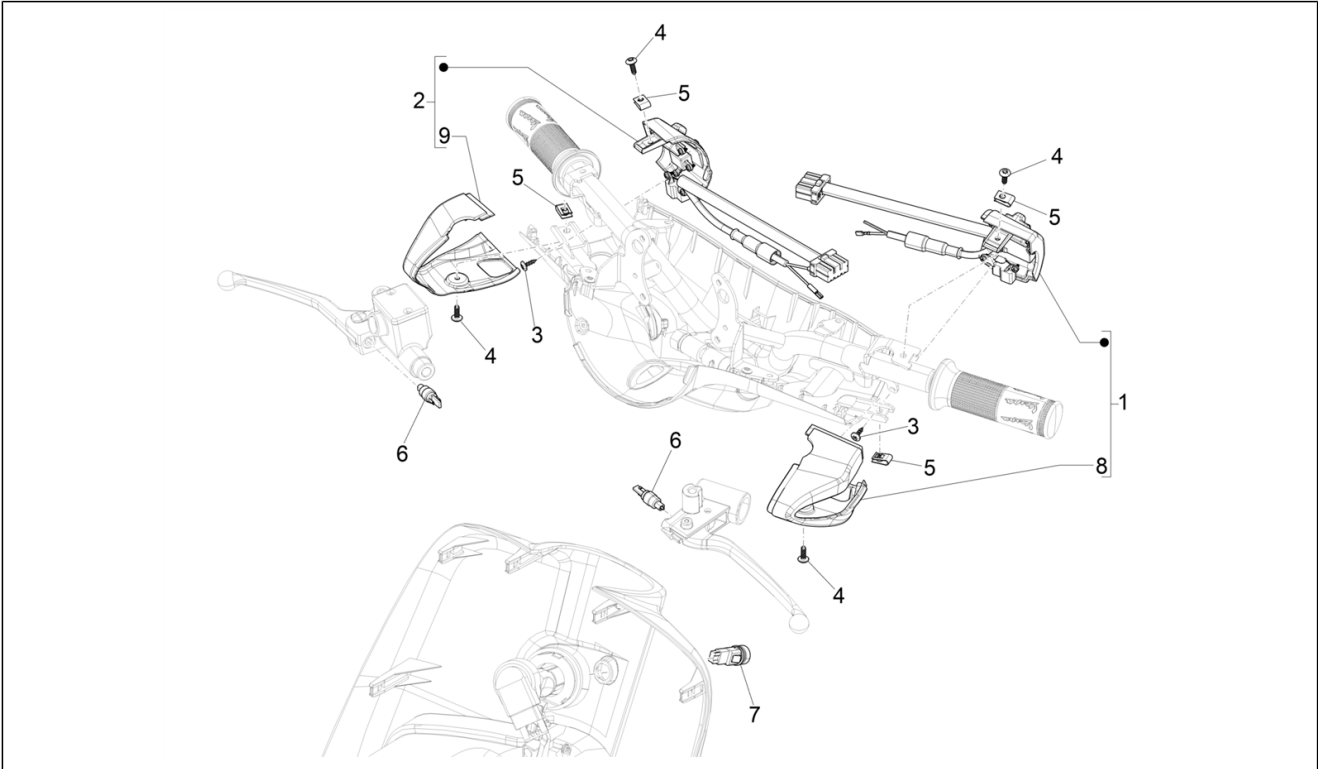

Group	Electrical system
Code	06.01
Description	Selectors - Switches - Buttons
Service	1

Pos.	Code	Description	Qty	Variants
				Colour:BLACK[79/A] Model version:ABS Version[ABS] Country:China[CN] Colour:White[544] Model version:ABS Version[ABS] Country:Export Version[EX] Colour:White[544] Model version:ABS Version[ABS] Country:China[CN] Colour:DRAGON RED[894] Model version:ABS Version[ABS] Country:China[CN] Colour:[283/A] Model version:ABS Version[ABS] Country:China[CN] Colour:BLACK[79/A] Model version:ABS Version[ABS] Country:Japan[JP] Colour:[283/A] Model version:ABS Version[ABS] Country:Japan[JP] Colour:White[544] Model version:ABS Version[ABS] Country:Japan[JP] Colour:BLACK[79/A] Model version:ABS Version[ABS] Country:Export Version[EX] Colour:Silk grey[701/C] Model version:ABS Version[ABS] Country:Export Version[EX] Colour:[283/A] Model version:ABS Version[ABS] Country:Export Version[EX] Colour:DRAGON RED[894] Model version:ABS Version[ABS] Country:Thailand[TH] Colour:Silk grey[701/C] Model version:ABS Version[ABS]