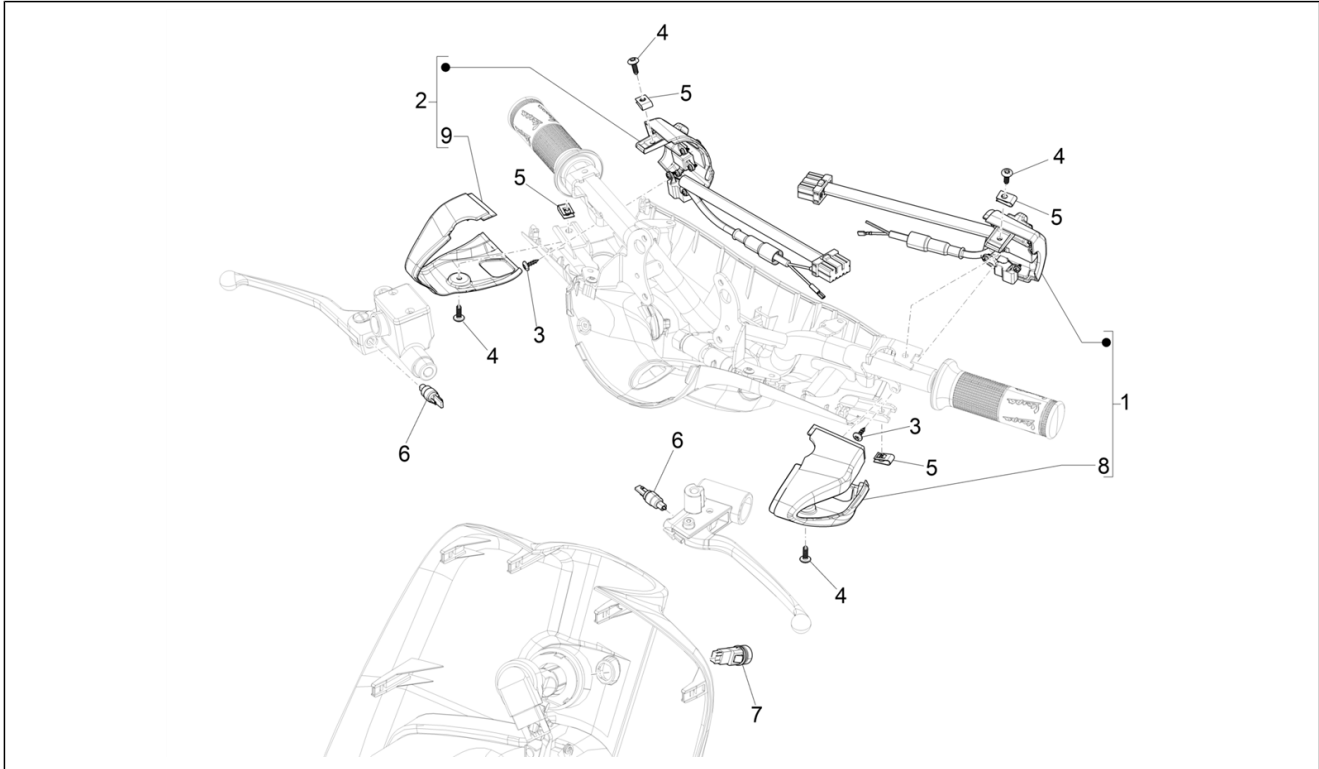

Group	Electrical system
Code	06.01
Description	Selectors - Switches - Buttons
Service	1

Pos.	Code	Description	Qty	Variants
				Model version:ABS Version[ABS] Country:Export Version[EX] Colour:D05 - Blue glossy VN[D05] Model version:ABS Version[ABS] Country:China[CN] Colour:D05 - Blue glossy VN[D05] Model version:ABS Version[ABS] Country:Australia[AU] Colour:D05 - Blue glossy VN[D05] Model version:ABS Version[ABS] Country:Japan[JP] Colour:D05 - Blue glossy VN[D05] Model version:ABS Version[ABS] Country:Indonesia[ID] Colour:Beige unique 518/A[518/A] Model version:ABS Version[ABS] Country:Indonesia[ID] Colour:Beige unique 518/A[518/A] Model version:ABS Version[ABS] Country:Japan[JP] Colour:Beige unique 518/A[518/A] Model version:ABS Version[ABS] Country:Australia[AU] Colour:White[544] Model version:ABS Version[ABS] Yacht club version[YC] Country:Taiwan[TN] Colour:White[544] Model version:ABS Version[ABS] Yacht club version[YC] Country:Indonesia[ID] Colour:White[544] Model version:ABS Version[ABS] Yacht club version[YC] Country:Export Version[EX] Colour:White[544] Model version:ABS Version[ABS] Yacht club version[YC] Country:Australia[AU] Colour:White[544] Model version:ABS Version[ABS] Yacht club version[YC] Country:Japan[JP]