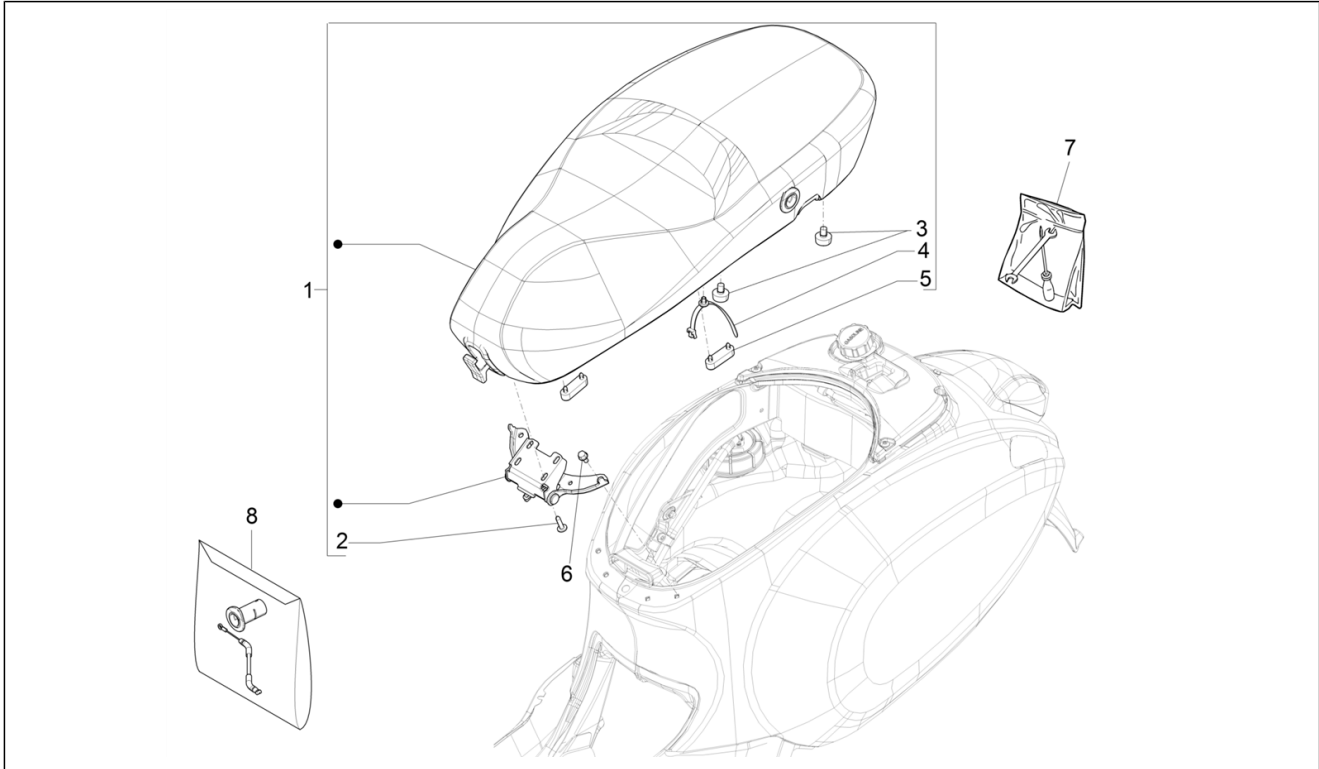

Group	Frame - Plastic parts - Coachwork
Code	02.39
Description	Saddle/seats
Service	1

Pos.	Code	Description	Qty	Variants
				Model version:ABS Version[ABS] Country:Indonesia[ID] Colour:Silk grey[701/C] Model version:ABS Version[ABS] Country:Indonesia[ID]
1		Saddle assembly light brown	1	Colour:Midnight Blue[222/A] Model version:ABS Version[ABS] Country:Taiwan[TN] Colour:DRAGON RED[894] Model version:ABS Version[ABS] Country:Taiwan[TN] Colour:BLACK[79/A] Model version:ABS Version[ABS] Country:Taiwan[TN] Colour:Midnight Blue[222/A] Model version:ABS Version[ABS] Country:China[CN] Colour:DRAGON RED[894] Model version:ABS Version[ABS] Country:Indonesia[ID] Colour:Midnight Blue[222/A] Model version:ABS Version[ABS] Country:Japan[JP] Colour:Midnight Blue[222/A] Model version:ABS Version[ABS] Country:Indonesia[ID] Colour:BLACK[79/A] Model version:ABS Version[ABS] Country:Indonesia[ID] Colour:Midnight Blue[222/A] Model version:ABS Version[ABS] Country:Export Version[EX] Colour:DRAGON RED[894] Model version:ABS Version[ABS] Country:Export Version[EX] Colour:BLACK[79/A] Model version:ABS Version[ABS]