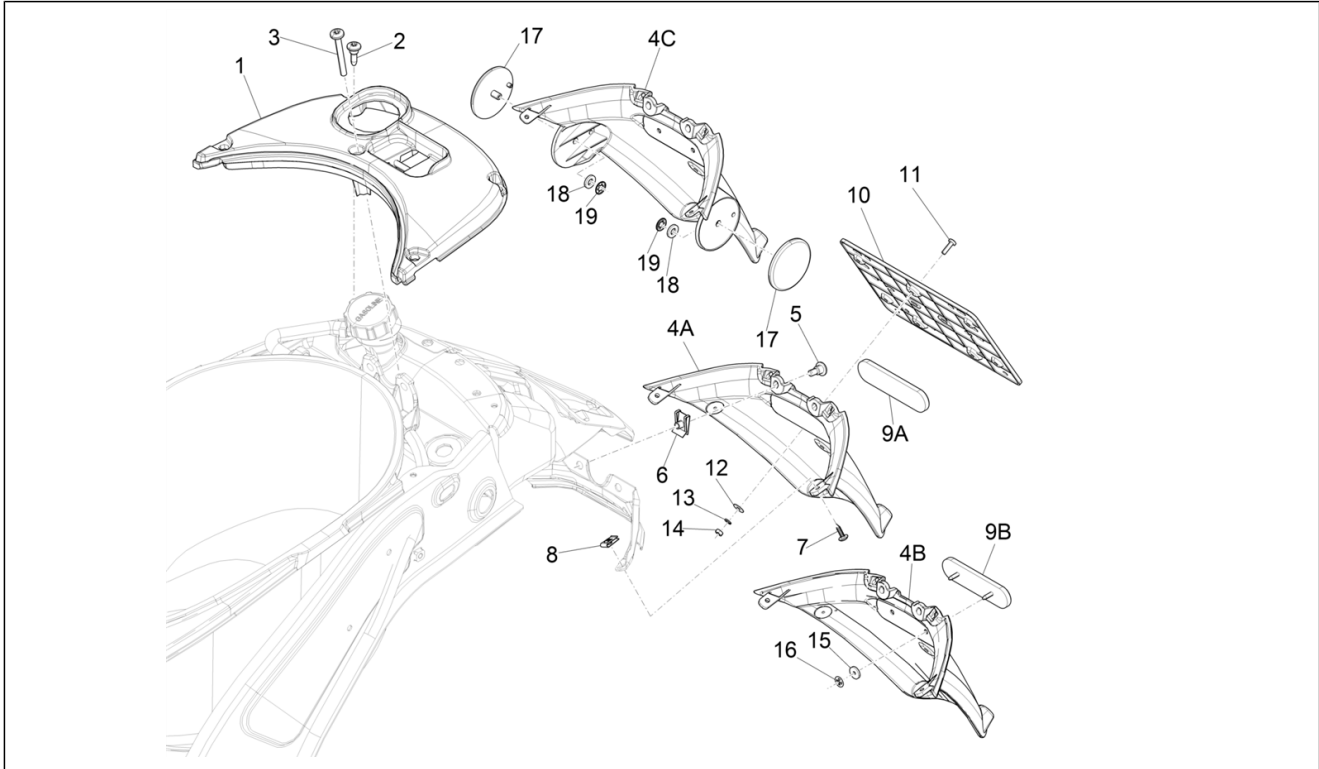

Group	Frame - Plastic parts - Coachwork
Code	02.37
Description	Rear cover - Splash guard
Service	1

Pos.	Code	Description	Qty	Variants
				Country:Indonesia[ID] Colour:Silk grey[701/C] Model version:ABS Version[ABS] Country:Indonesia[ID] Colour:[283/A] Model version:ABS Version[ABS] Country:Taiwan[TN] Colour:Midnight Blue[222/A] Model version:ABS Version[ABS] Country:Export Version[EX] Colour:DRAGON RED[894] Model version:ABS Version[ABS] Country:Export Version[EX] Colour:White[544] Model version:ABS Version[ABS] Country:Export Version[EX] Colour:[283/A] Model version:ABS Version[ABS] Country:Japan[JP] Colour:White[544] Model version:ABS Version[ABS] Country:Japan[JP] Colour:BLACK[79/A] Model version:ABS Version[ABS] Country:Export Version[EX] Colour:Silk grey[701/C] Model version:ABS Version[ABS] Country:Export Version[EX] Colour:[283/A] Model version:ABS Version[ABS] Country:Export Version[EX] Colour:White[544] Model version:ABS Version[ABS] Country:Australia[AU] Colour:Midnight Blue[222/A] Model version:ABS Version[ABS] Country:Australia[AU] Colour:[283/A]