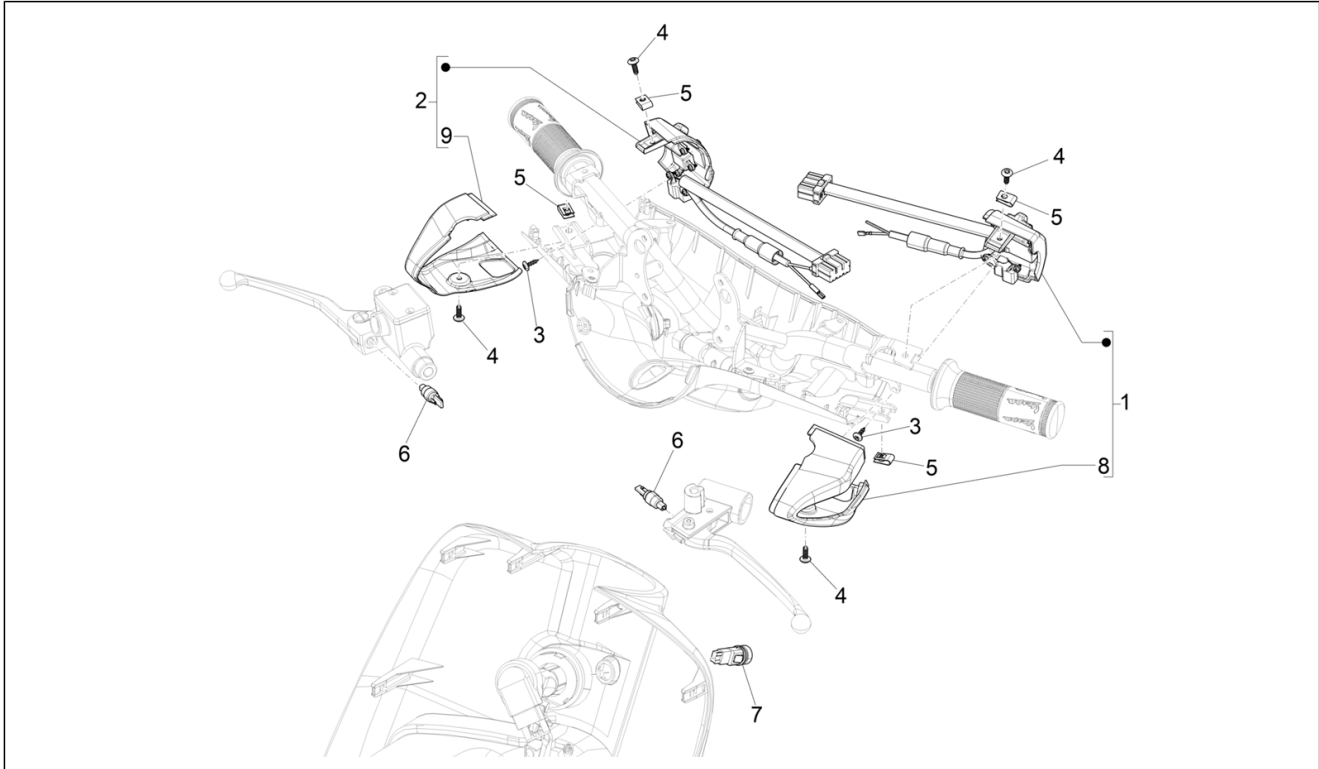

Group	Electrical system
Code	06.01
Description	Selectors - Switches - Buttons
Service	1

Pos.	Code	Description	Qty	Variants
				Colour:BLACK[79/A] Model version:ABS Version[ABS] Country:China[CN] Colour:White[544] Model version:ABS Version[ABS] Country:China[CN] Colour:DRAGON RED[894] Model version:ABS Version[ABS] Country:China[CN] Colour:White[544] Model version:ABS Version[ABS] "Sport" version[S] Country:Thailand[TH] Colour:BLACK[79/A] Model version:ABS Version[ABS] "Sport" version[S] Country:Thailand[TH] Colour:Matte red - RW[RW] Model version:ABS Version[ABS] "Sport" version[S] Country:Thailand[TH]
2		RH electric control device	1	Colour:D05 - Blue glossy VN[D05] Model version:ABS Version[ABS] Country:Japan[JP] Colour:Beige unique 518/A[518/A] Model version:ABS Version[ABS] Country:Japan[JP] Colour:White[544] Model version:ABS Version[ABS] Yacht club version[YC] Country:Japan[JP] Colour:White[544] Model version:ABS Version[ABS] Country:Taiwan[TN] Colour:DRAGON RED[894] Model version:ABS Version[ABS] Country:Japan[JP] Colour:BLACK[79/A] Model version:ABS Version[ABS] Country:Japan[JP] Colour:Midnight Blue[222/A]