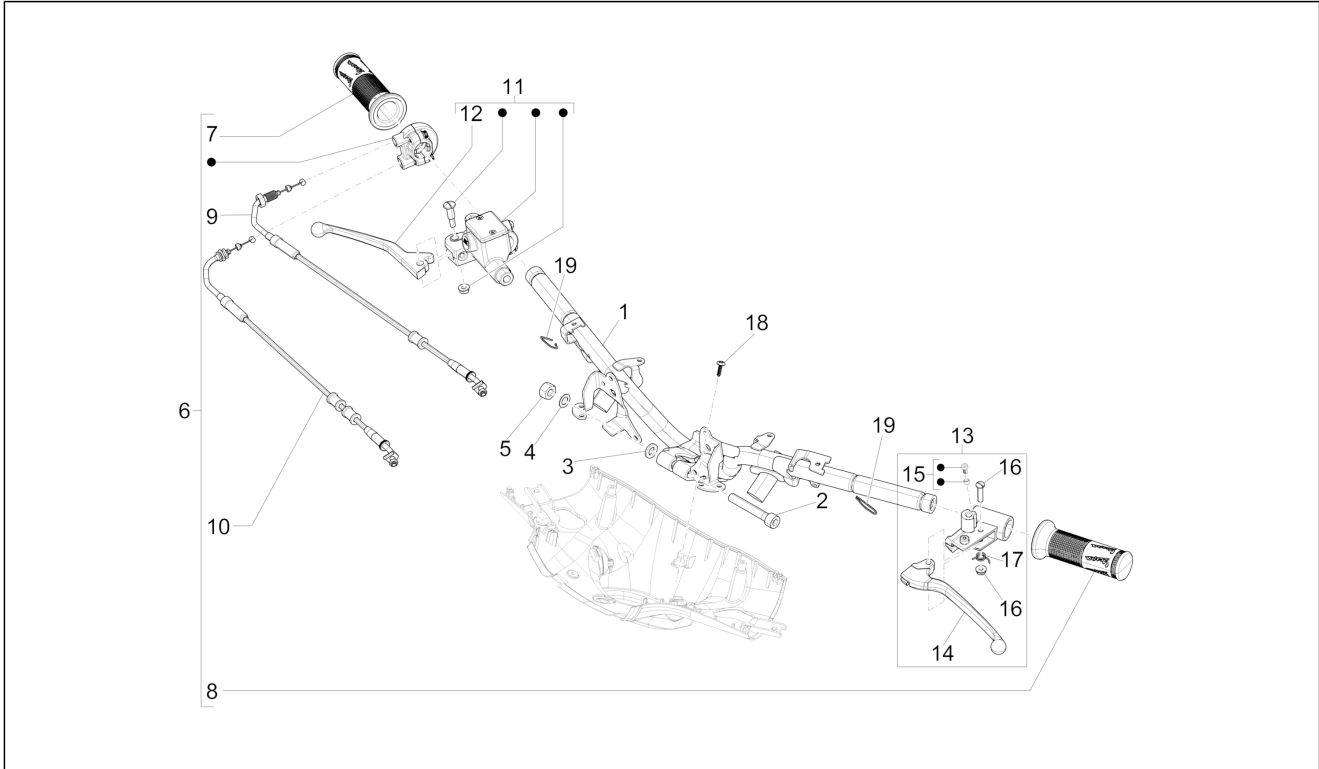

Vespa Primavera 150
EVPR000EX5 Vespa Primavera 150 4T 3V IGET ABS-NOABS
E2-E3-E4 2016 - 2019 (APAC)

Chassis prefix: RP8M8222, RP8M8221,
RP8M8241, RP8M8242
Engine prefix: M828M, M826M, M82CM,
M82GM

Group	Handlebars/Steering
Code	03.06
Description	Handlebars - Master cil.
Service	1

Pos.	Code	Description	Qty	Variants
				Colour:Light Blue 70° (VN)[434] Country:Taiwan[TN] Model version:70° Version[70°] ABS Version[ABS] Colour:Brown[135/A] Country:Australia[AU] Model version:ABS Version[ABS] Colour:Brown[135/A] Country:China[CN] Model version:ABS Version[ABS] Colour:Brown[135/A] Model version:No ABS Version[NO ABS] Country:Indonesia[ID] Colour:Competition Black[98/A] Country:Australia[AU] Model version:ABS Version[ABS] Colour:Competition Black[98/A] Model version:ABS Version[ABS] Country:Export Version[EX] Colour:Competition Black[98/A] Country:Taiwan[TN] Model version:ABS Version[ABS] Colour:DRAGON RED[894] Country:Australia[AU] Model version:ABS Version[ABS] Colour:DRAGON RED[894] Model version:ABS Version[ABS] Country:Export Version[EX] Colour:DRAGON RED[894] Country:Taiwan[TN] Model version:ABS Version[ABS] Colour:Light Blue 70° (VN)[434] Country:Export Version[EX] Model version:70° Version[70°] ABS Version[ABS] Colour:Midnight Blue[222/A] Country:Australia[AU] Model version:ABS Version[ABS] Colour:White[544] Model version:No ABS Version[NO ABS]