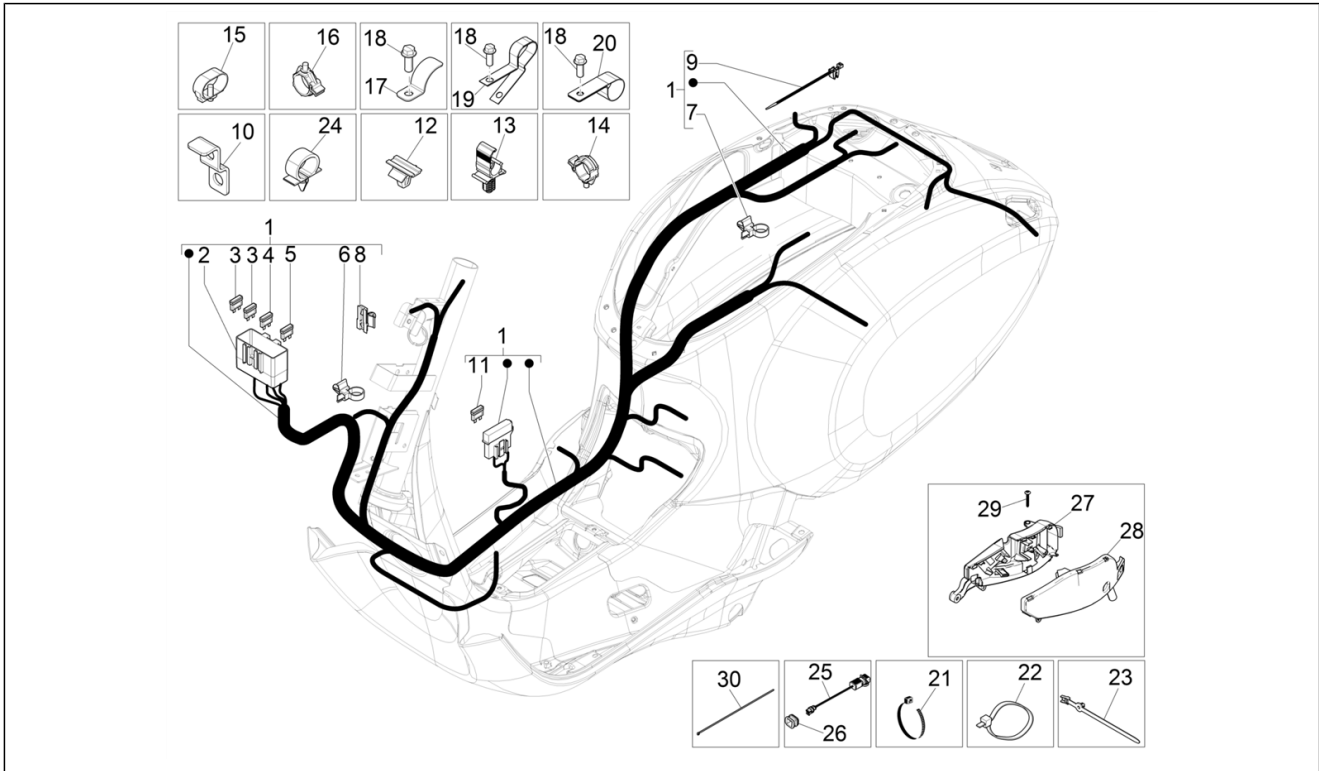

Vespa Primavera 150
EVPR000EX5 Vespa Primavera 150 4T 3V IGET ABS-NOABS
E2-E3-E4 2016 - 2019 (APAC)

Chassis prefix: RP8M8222, RP8M8221,
RP8M8241, RP8M8242
Engine prefix: M828M, M826M, M82CM,
M82GM

Group	Electrical system
Code	06.08
Description	Main cable harness
Service	1

Pos.	Code	Description	Qty	Variants
				Country:China[CN] Colour:Light Blue 70° (VN)[434] Country:Taiwan[TN] Model version:70° Version[70°] ABS Version[ABS] Colour:Brown[135/A] Country:Australia[AU] Model version:ABS Version[ABS] Colour:Brown[135/A] Country:China[CN] Model version:ABS Version[ABS] Colour:Brown[135/A] Model version:No ABS Version[NO ABS] Country:Indonesia[ID] Colour:Competition Black[98/A] Country:Australia[AU] Model version:ABS Version[ABS] Colour:Competition Black[98/A] Model version:ABS Version[ABS] Country:Export Version[EX] Colour:Competition Black[98/A] Country:Taiwan[TN] Model version:ABS Version[ABS] Colour:DRAGON RED[894] Country:Australia[AU] Model version:ABS Version[ABS] Colour:DRAGON RED[894] Model version:ABS Version[ABS] Country:Export Version[EX] Colour:DRAGON RED[894] Country:Taiwan[TN] Model version:ABS Version[ABS] Colour:Light Blue 70° (VN)[434] Country:Export Version[EX] Model version:70° Version[70°] ABS Version[ABS] Colour:Midnight Blue[222/A] Country:Australia[AU] Model version:ABS Version[ABS] Colour:White[544]