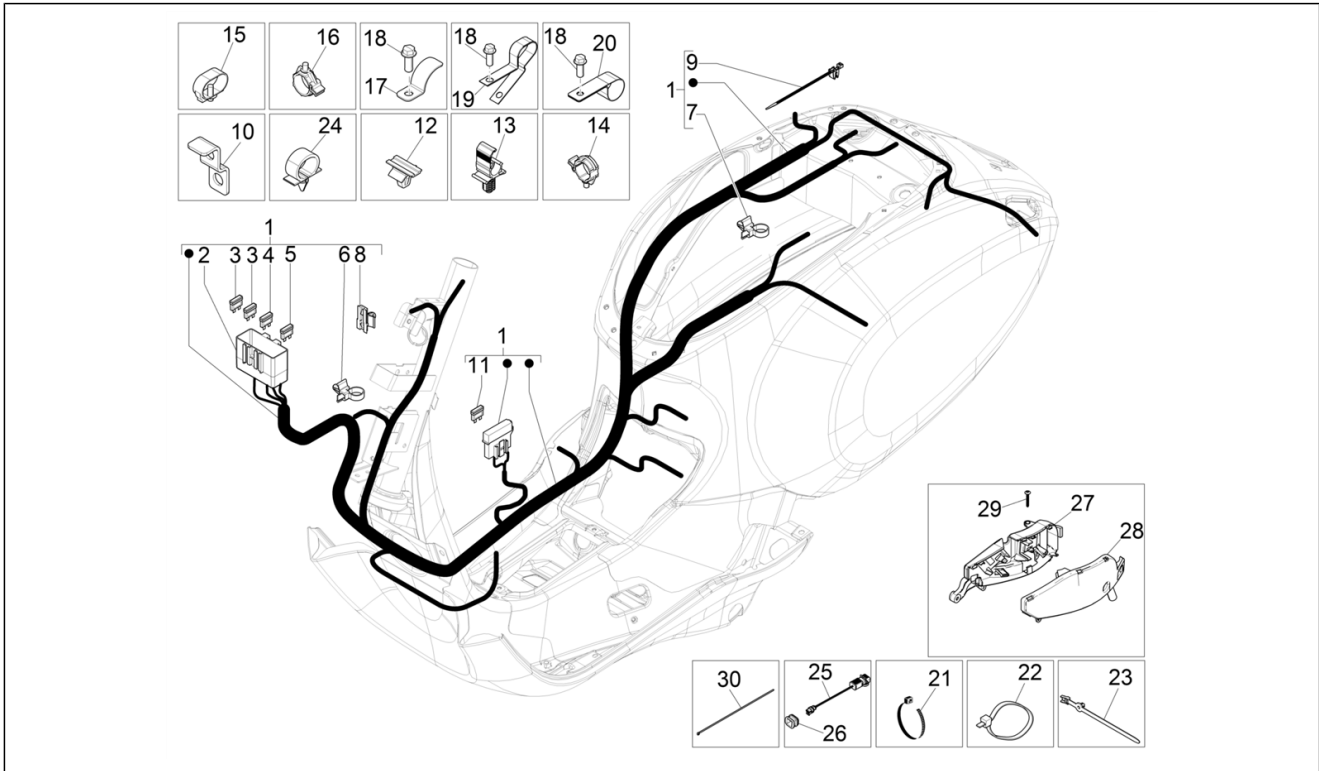

Group	Electrical system
Code	06.08
Description	Main cable harness
Service	1

Pos.	Code	Description	Qty	Variants
1		Frame harness	1	Colour:D05 - Blue glossy VN[D05] Model version:ABS Version[ABS] Country:Japan[JP] Colour:Beige unique 518/A[518/A] Model version:ABS Version[ABS] Country:Japan[JP] Colour:White[544] Model version:ABS Version[ABS] Yacht club version[YC] Country:Taiwan[TN] Colour:White[544] Model version:ABS Version[ABS] Yacht club version[YC] Country:Japan[JP] Colour:White[544] Model version:ABS Version[ABS] Country:Taiwan[TN] Colour:DRAGON RED[894] Model version:ABS Version[ABS] Country:Japan[JP] Colour:BLACK[79/A] Model version:ABS Version[ABS] Country:Japan[JP] Colour:Brown 140/A[140/A] Model version:ABS Version[ABS] 50° Version[50] Country:Taiwan[TN] Colour:Midnight Blue[222/A] Model version:ABS Version[ABS] Country:Taiwan[TN] Colour:DRAGON RED[894] Model version:ABS Version[ABS] Country:Taiwan[TN] Colour:Silk grey[701/C] Model version:ABS Version[ABS] Country:Taiwan[TN] Colour:BLACK[79/A] Model version:ABS Version[ABS] Country:Taiwan[TN] Colour:Beige unique 518/A[518/A] Model version:ABS Version[ABS]