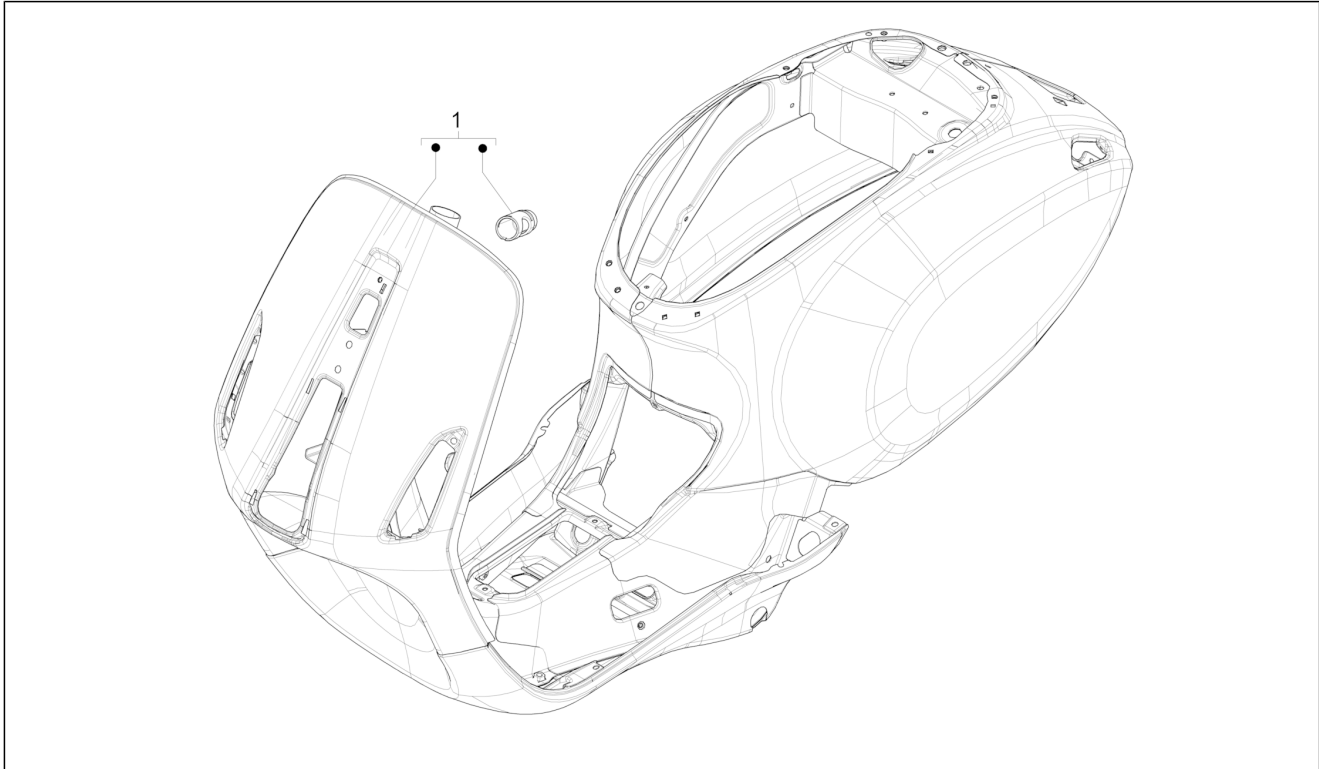

Group	Frame - Plastic parts - Coachwork
Code	02.01
Description	Frame/bodywork
Service	1

Pos.	Code	Description	Qty	Variants
				Colour:BLACK[79/A] Model version:ABS Version[ABS] Country:China[CN] Colour:BLACK[79/A] Model version:ABS Version[ABS] "Sport" version[S] Country:Thailand[TH]
1		Painted body with u.p.	1	Colour:Midnight Blue[222/A] Model version:ABS Version[ABS] Country:Export Version[EX] Colour:Midnight Blue[222/A] Model version:ABS Version[ABS] Country:Taiwan[TN] Colour:Midnight Blue[222/A] Country:China[CN] Model version:ABS Version[ABS] Colour:Midnight Blue[222/A] Model version:No ABS Version[NO ABS] Country:Indonesia[ID] Colour:Midnight Blue[222/A] Country:Taiwan[TN] Model version:ABS Version[ABS] Colour:Midnight Blue[222/A] Country:Australia[AU] Model version:ABS Version[ABS] Colour:Midnight Blue[222/A] Model version:ABS Version[ABS] Country:China[CN] Colour:Midnight Blue[222/A] Model version:ABS Version[ABS] Country:Japan[JP] Colour:Midnight Blue[222/A] Model version:ABS Version[ABS] Country:Indonesia[ID] Colour:Midnight Blue[222/A] Model version:ABS Version[ABS] Country:Export Version[EX] Colour:Midnight Blue[222/A]