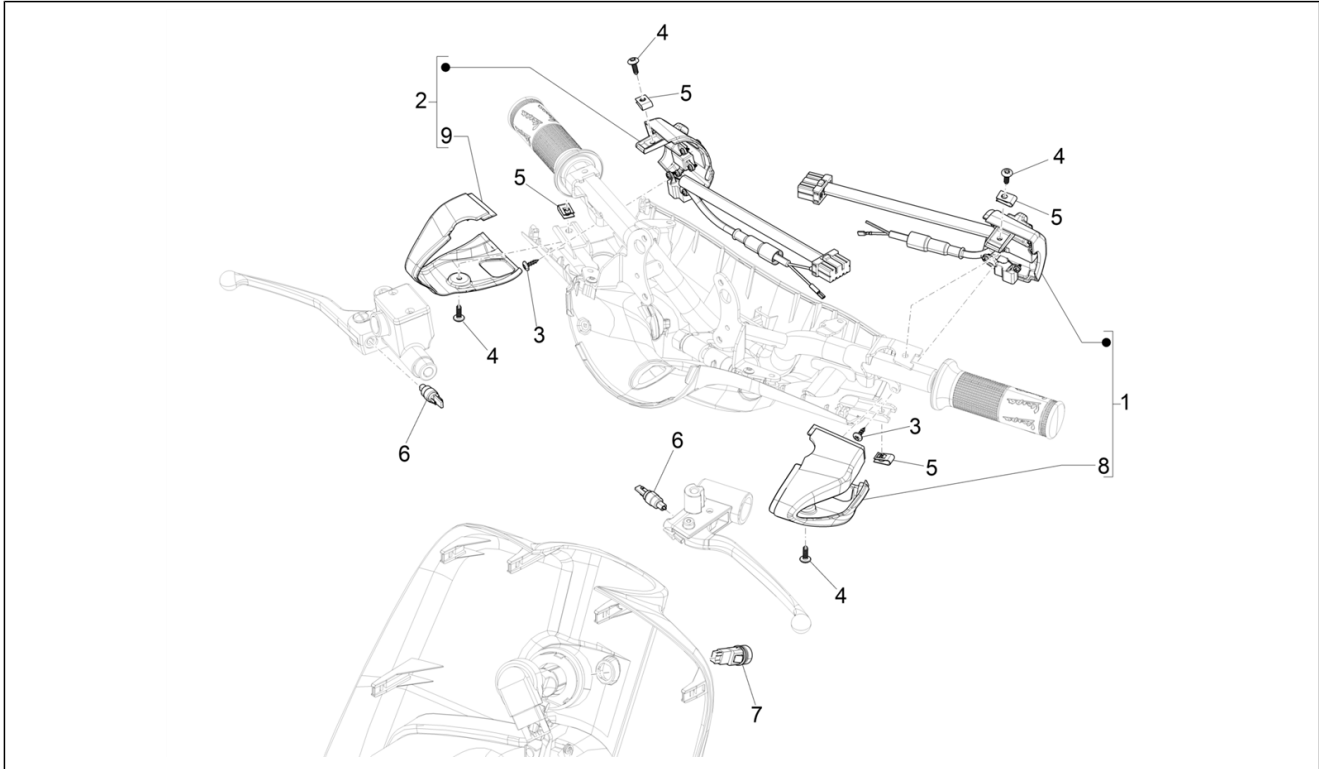

Vespa Primavera 150
EVPR000EX5 Vespa Primavera 150 4T 3V IGET ABS-NOABS
E2-E3-E4 2016 - 2019 (APAC)

Chassis prefix: RP8M8222, RP8M8221,
RP8M8241, RP8M8242
Engine prefix: M828M, M826M, M82CM,
M82GM

Group	Electrical system
Code	06.01
Description	Selectors - Switches - Buttons
Service	1

Pos.	Code	Description	Qty	Variants
				Country:Taiwan[TN] Colour:White[544] Model version:ABS Version[ABS] Yacht club version[YC] Country:Indonesia[ID] Colour:White[544] Model version:ABS Version[ABS] Yacht club version[YC] Country:Export Version[EX] Colour:White[544] Model version:ABS Version[ABS] Yacht club version[YC] Country:Australia[AU] Colour:White[544] Model version:ABS Version[ABS] Country:Export Version[EX] Colour:BLACK[79/A] Model version:ABS Version[ABS] Country:Export Version[EX] Colour:White[544] Model version:ABS Version[ABS] Country:Thailand[TH] Colour:Midnight Blue[222/A] Model version:ABS Version[ABS] Country:Export Version[EX] Colour:Silk grey[701/C] Model version:ABS Version[ABS] Country:Thailand[TH] Colour:DRAGON RED[894] Model version:ABS Version[ABS] Country:Thailand[TH] Colour:Competition Black[98/A] Model version:ABS Version[ABS] Country:Thailand[TH] Colour:Beige unique 518/A[518/A] Model version:ABS Version[ABS] Country:Thailand[TH] Colour:White[544] Model version:ABS Version[ABS] Country:Australia[AU] Colour:Silk grey[701/C]