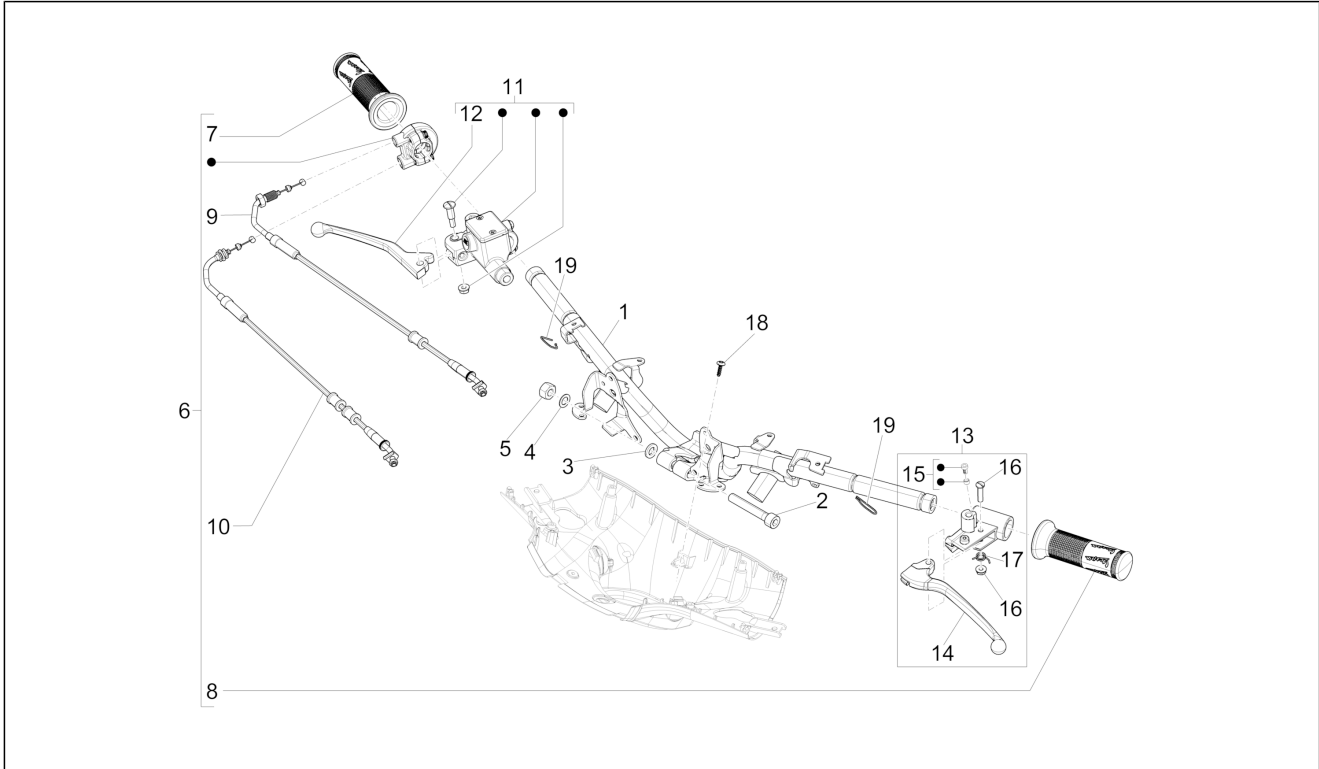

Vespa Primavera 150
EVPR000EX5 Vespa Primavera 150 4T 3V IGET ABS-NOABS
E2-E3-E4 2016 - 2019 (APAC)

Chassis prefix: RP8M8222, RP8M8221,
RP8M8241, RP8M8242
Engine prefix: M828M, M826M, M82CM,
M82GM

Group	Handlebars/Steering
Code	03.06
Description	Handlebars - Master cil.
Service	1

Pos.	Code	Description	Qty	Variants
				Country:Export Version[EX] Colour:DRAGON RED[894] Model version:ABS Version[ABS] Country:Export Version[EX] Colour:BLACK[79/A] Model version:ABS Version[ABS] Country:China[CN] Colour:White[544] Model version:ABS Version[ABS] Country:Export Version[EX] Colour:White[544] Model version:ABS Version[ABS] Country:China[CN] Colour:DRAGON RED[894] Model version:ABS Version[ABS] Country:China[CN] Colour:[283/A] Model version:ABS Version[ABS] Country:China[CN] Colour:BLACK[79/A] Model version:ABS Version[ABS] Country:Japan[JP] Colour:[283/A] Model version:ABS Version[ABS] Country:Japan[JP] Colour:White[544] Model version:ABS Version[ABS] Country:Japan[JP] Colour:BLACK[79/A] Model version:ABS Version[ABS] Country:Export Version[EX] Colour:Silk grey[701/C] Model version:ABS Version[ABS] Country:Export Version[EX] Colour:[283/A] Model version:ABS Version[ABS] Country:Export Version[EX] Colour:White[544]