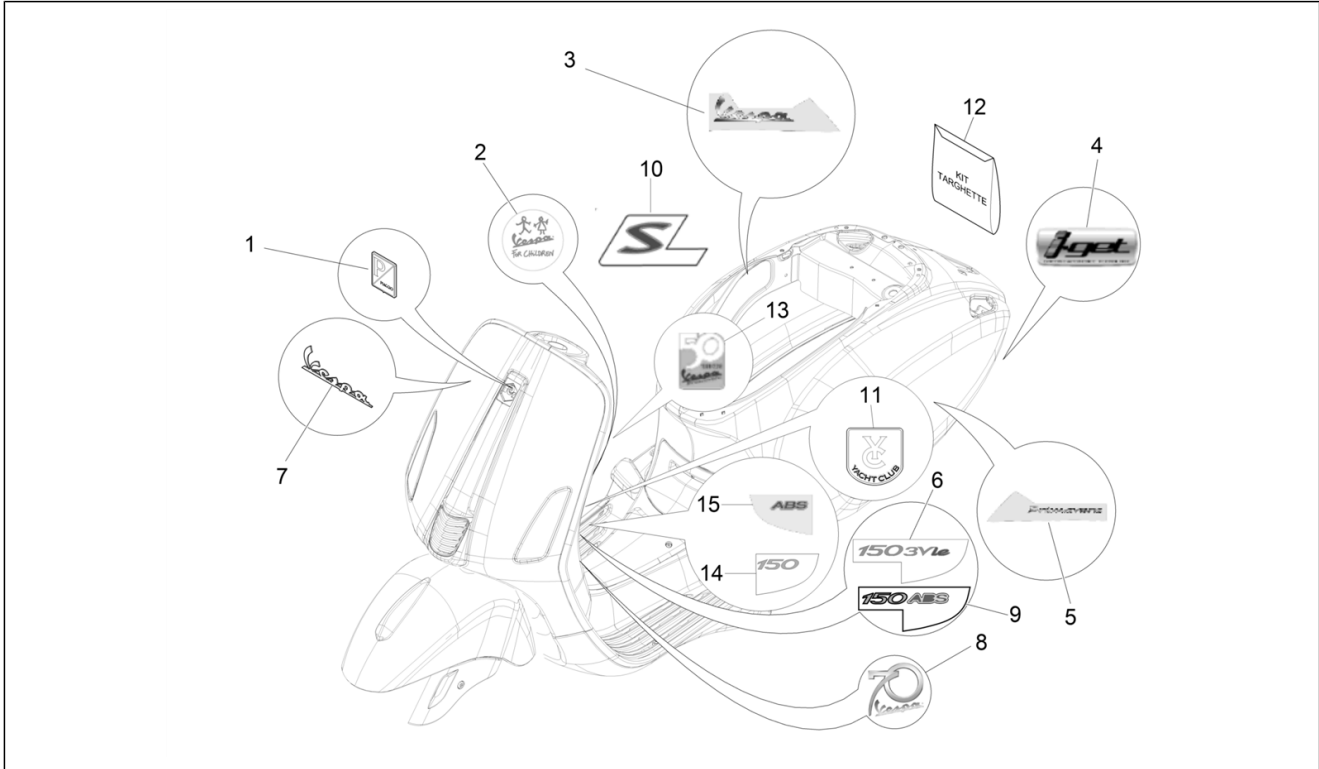

Vespa Primavera 150
EVPR000EX5 Vespa Primavera 150 4T 3V IGET ABS-NOABS
E2-E3-E4 2016 - 2019 (APAC)

Chassis prefix: RP8M8222, RP8M8221,
RP8M8241, RP8M8242
Engine prefix: M828M, M826M, M82CM,
M82GM

Group	Frame - Plastic parts - Coachwork
Code	02.38
Description	Plates - Emblems
Service	1

Pos.	Code	Description	Qty	Variants
				Country:China[CN] Model version:ABS Version[ABS] Colour:D05 - Blue glossy VN[D05] Model version:ABS Version[ABS] Country:Export Version[EX] Colour:D05 - Blue glossy VN[D05] Model version:ABS Version[ABS] Country:China[CN] Colour:D05 - Blue glossy VN[D05] Model version:ABS Version[ABS] Country:Australia[AU] Colour:D05 - Blue glossy VN[D05] Model version:ABS Version[ABS] Country:Japan[JP] Colour:D05 - Blue glossy VN[D05] Model version:ABS Version[ABS] Country:Indonesia[ID] Colour:Beige unique 518/A[518/A] Model version:ABS Version[ABS] Country:Indonesia[ID] Colour:Beige unique 518/A[518/A] Model version:ABS Version[ABS] Country:Japan[JP] Colour:Beige unique 518/A[518/A] Model version:ABS Version[ABS] Country:Australia[AU] Colour:Midnight Blue[222/A] Model version:ABS Version[ABS] Country:China[CN] Colour:Silk grey[701/C] Model version:ABS Version[ABS] Country:China[CN] Colour:Midnight Blue[222/A] Model version:ABS Version[ABS] Country:Japan[JP] Colour:Beige[598] Model version:ABS Version[ABS] Country:Export Version[EX]