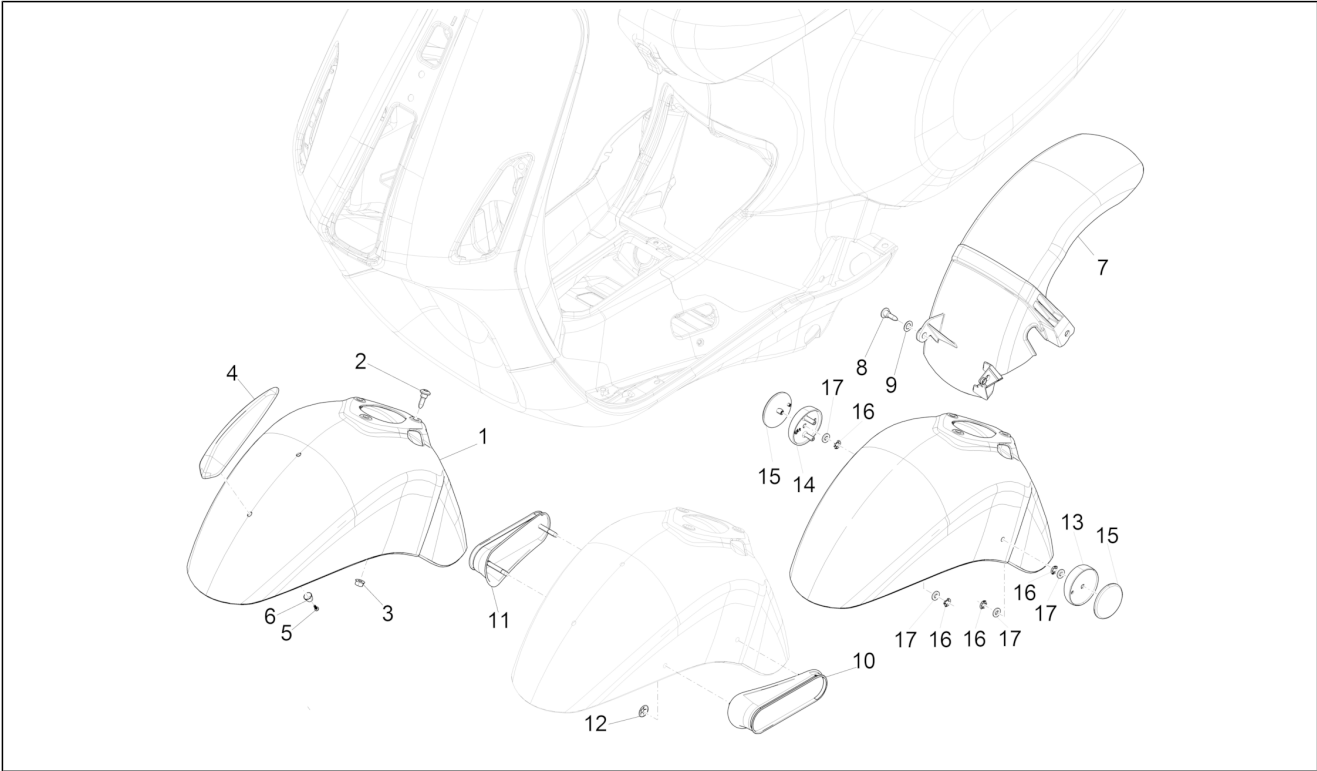

Group	Frame - Plastic parts - Coachwork
Code	02.33
Description	Wheel huosing - Mudguard
Service	1

Pos.	Code	Description	Qty	Variants
				Country:Australia[AU] Colour:BLACK[79/A] Model version:ABS Version[ABS] Country:Australia[AU] Colour:White[544] Model version:ABS Version[ABS] Country:Australia[AU] Colour:Silk grey[701/C] Model version:ABS Version[ABS] Country:Australia[AU] Colour:Midnight Blue[222/A] Model version:ABS Version[ABS] Country:Australia[AU] Colour:DRAGON RED[894] Model version:ABS Version[ABS] Country:Australia[AU] Colour:Brown 140/A[140/A] Model version:ABS Version[ABS] 50° Version[50] Country:Australia[AU] Colour:BLACK[79/A] Model version:ABS Version[ABS] Country:Australia[AU] Colour:Light blue 294/A[294/A] Model version:ABS Version[ABS] 50° Version[50] Country:Australia[AU]