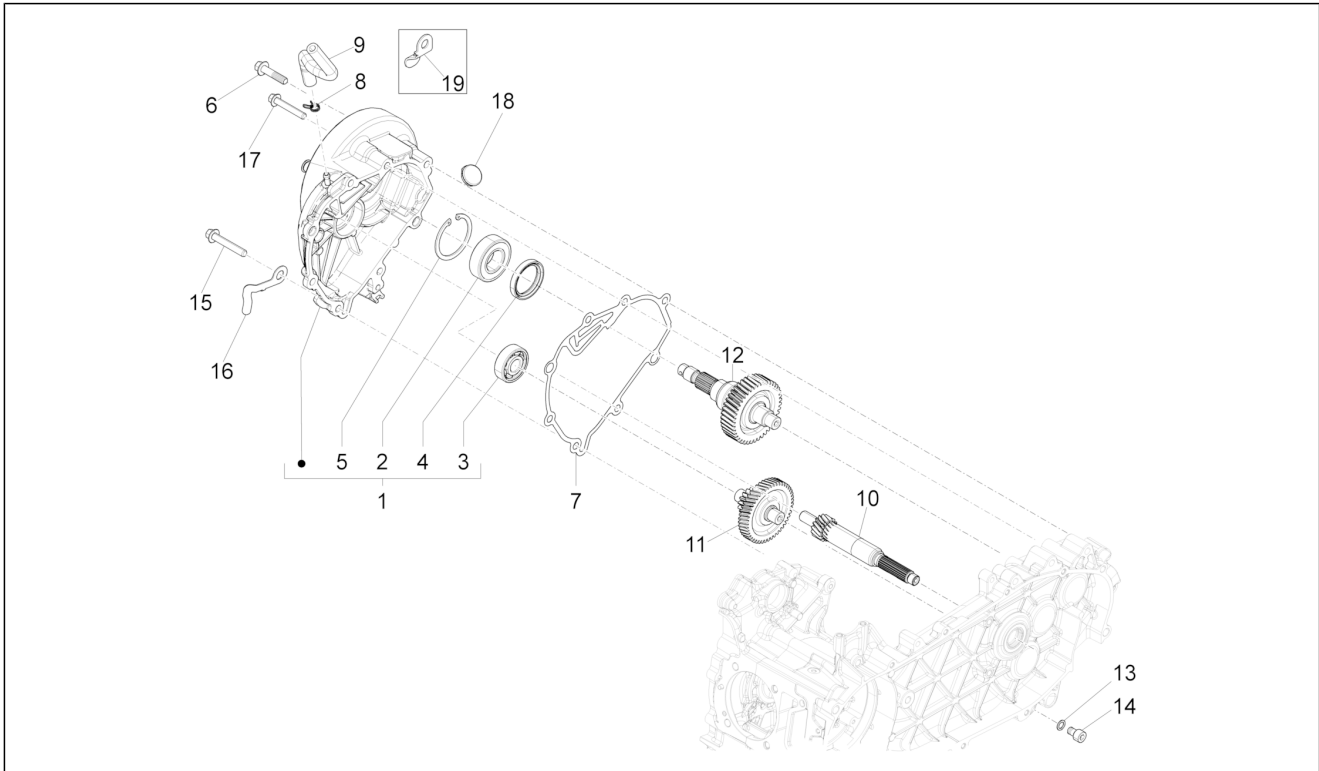

Group	Engine
Code	01.25
Description	Reduction unit
Service	1

Pos.	Code	Description	Qty	Variants
1		Reducer cover with U.P.	1	
2		Bearing 25x52x15	1	
3		Radial bearing 15x42x13	1	
4		Gasket ring 35x47x7	1	
5		Snap ring	1	
6		screw M8x35	4	
7		Reduction unit cover gasket	1	
8		Hose clamp	1	
9		Reduction unit breather pipe assembly	1	
10		Driven pulley shaft z 15 Z=15	1	
10		Driven pulley shaft Z=14	1	Colour:D05 - Blue glossy VN[D05] Model version:ABS Version[ABS] Country:Export Version[EX] Colour:D05 - Blue glossy VN[D05] Model version:ABS Version[ABS] Country:China[CN] Colour:D05 - Blue glossy VN[D05] Model version:ABS Version[ABS] Country:Australia[AU] Colour:D05 - Blue glossy VN[D05] Model version:ABS Version[ABS] Country:Japan[JP] Colour:D05 - Blue glossy VN[D05] Model version:ABS Version[ABS] Country:Indonesia[ID] Colour:Beige unique 518/A[518/A] Model version:ABS Version[ABS] Country:Indonesia[ID] Colour:Beige unique 518/A[518/A] Model version:ABS Version[ABS] Country:Japan[JP] Colour:Beige unique 518/A[518/A] Model version:ABS Version[ABS] Country:Australia[AU]