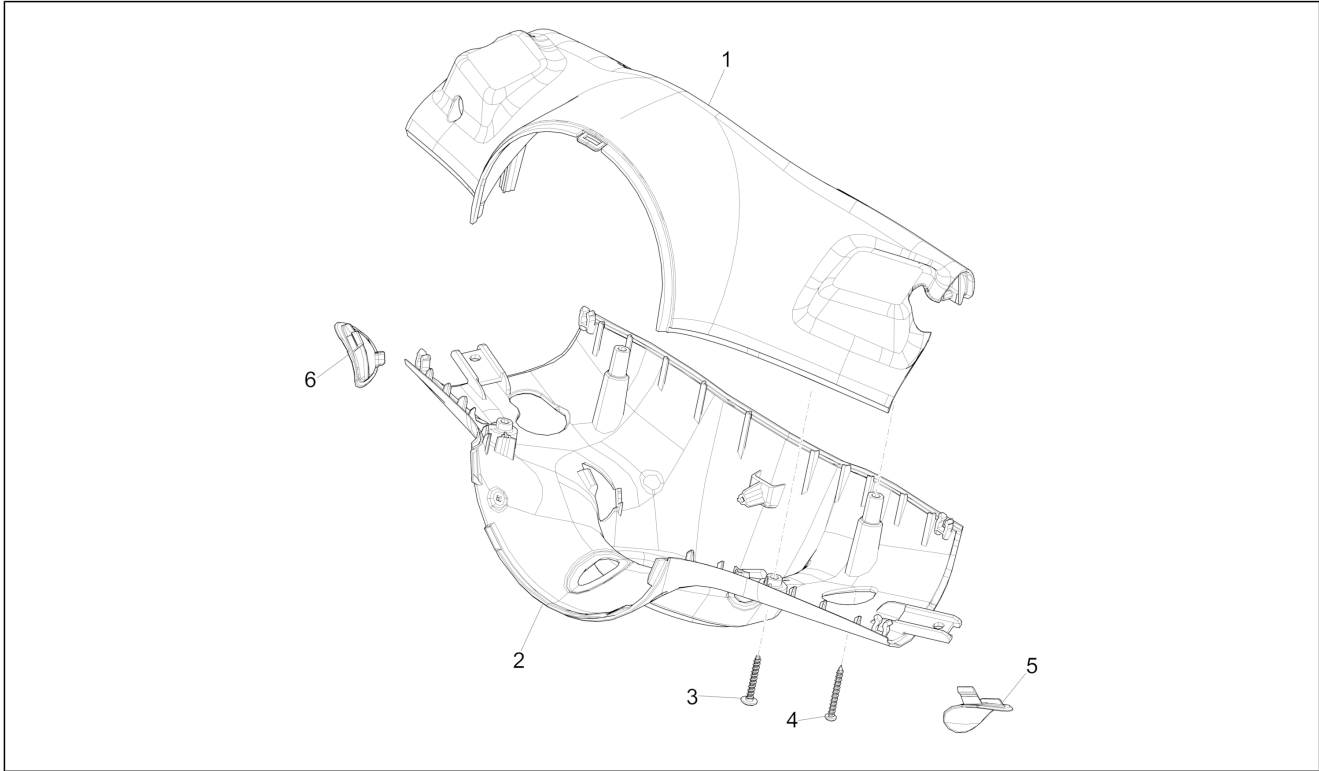

Vespa Primavera 150
EVPR000EX5 Vespa Primavera 150 4T 3V IGET ABS-NOABS
E2-E3-E4 2016 - 2019 (APAC)

Chassis prefix: RP8M8222, RP8M8221,
RP8M8241, RP8M8242
Engine prefix: M828M, M826M, M82CM,
M82GM

Group	Handlebars/Steering
Code	03.01
Description	Handlebars coverages
Service	1

Pos.	Code	Description	Qty	Variants
				Model version:ABS Version[ABS] Country:Export Version[EX] Colour:Midnight Blue[222/A] Model version:ABS Version[ABS] Country:Taiwan[TN] Colour:Midnight Blue[222/A] Country:China[CN] Model version:ABS Version[ABS] Colour:Midnight Blue[222/A] Model version:No ABS Version[NO ABS] Country:Indonesia[ID] Colour:Midnight Blue[222/A] Country:Taiwan[TN] Model version:ABS Version[ABS] Colour:Midnight Blue[222/A] Country:Australia[AU] Model version:ABS Version[ABS] Colour:Midnight Blue[222/A] Model version:ABS Version[ABS] Country:China[CN] Colour:Midnight Blue[222/A] Model version:ABS Version[ABS] Country:Japan[JP] Colour:Midnight Blue[222/A] Model version:ABS Version[ABS] Country:Indonesia[ID] Colour:Midnight Blue[222/A] Model version:ABS Version[ABS] Country:Export Version[EX] Colour:Midnight Blue[222/A] Model version:ABS Version[ABS] Country:Australia[AU] Colour:Midnight Blue[222/A] Model version:ABS Version[ABS] Country:Export Version[EX] Colour:Midnight Blue[222/A] Model version:ABS Version[ABS] Country:Indonesia[ID]