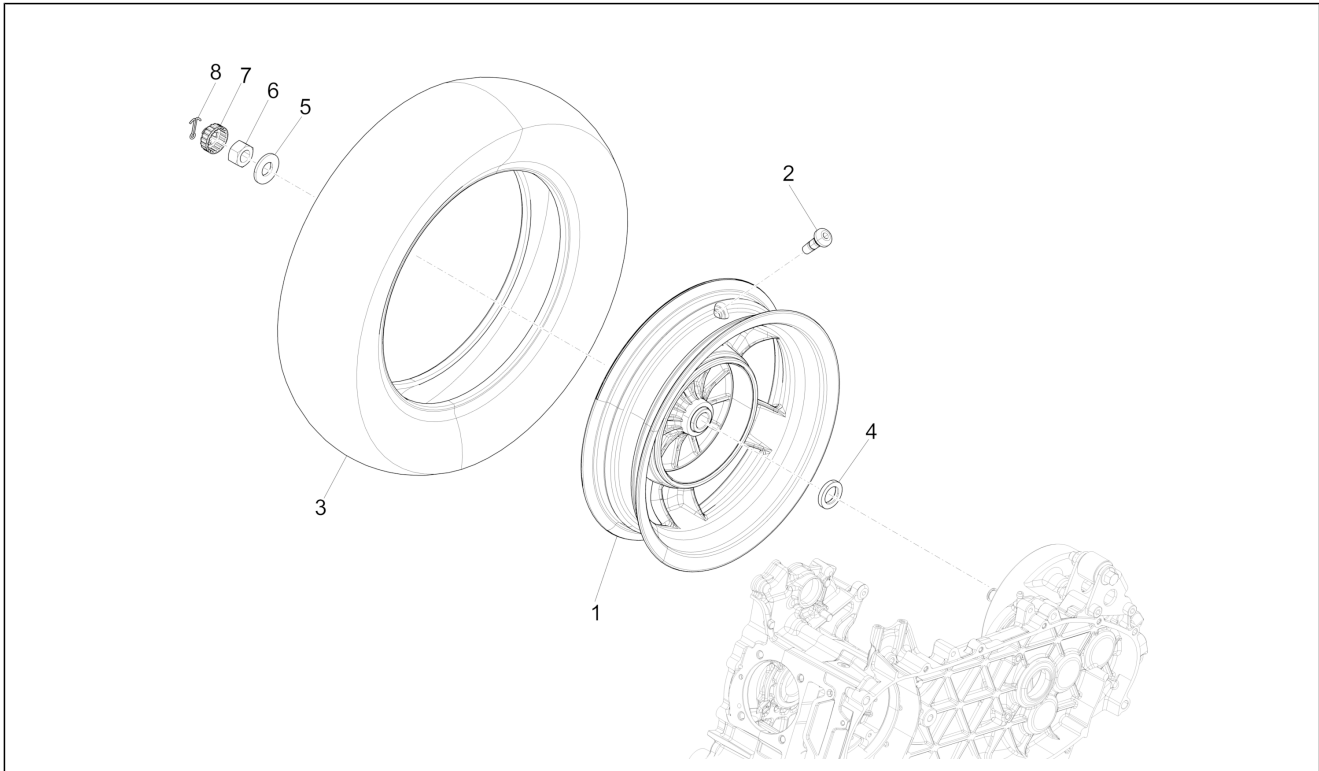

Group	Suspensions - Wheels
Code	04.12
Description	Rear wheel
Service	1

Pos.	Code	Description	Qty	Variants
				Country:Indonesia[ID] Colour:Silk grey[701/C] Model version:No ABS Version[NO ABS] Country:Indonesia[ID] Colour:Midnight Blue[222/A] Model version:No ABS Version[NO ABS] Country:Indonesia[ID] Colour:Brown[135/A] Model version:No ABS Version[NO ABS] Country:Indonesia[ID] Colour:White[544] Model version:No ABS Version[NO ABS] Country:Indonesia[ID] Colour:White[544] Model version:ABS Version[ABS] Country:Indonesia[ID] Colour:DRAGON RED[894] Model version:ABS Version[ABS] Country:Indonesia[ID] Colour:Midnight Blue[222/A] Model version:ABS Version[ABS] Country:Indonesia[ID] Colour:BLACK[79/A] Model version:ABS Version[ABS] Country:Indonesia[ID] Colour:Silk grey[701/C] Model version:ABS Version[ABS] Country:Indonesia[ID] Colour:[283/A] Model version:ABS Version[ABS] Country:Indonesia[ID]
3		Rear tyre 120/70-11" MAXXIS	1	Colour:White[544] Model version:ABS Version[ABS] Country:Indonesia[ID] Colour:DRAGON RED[894] Model version:ABS Version[ABS] Country:Indonesia[ID]