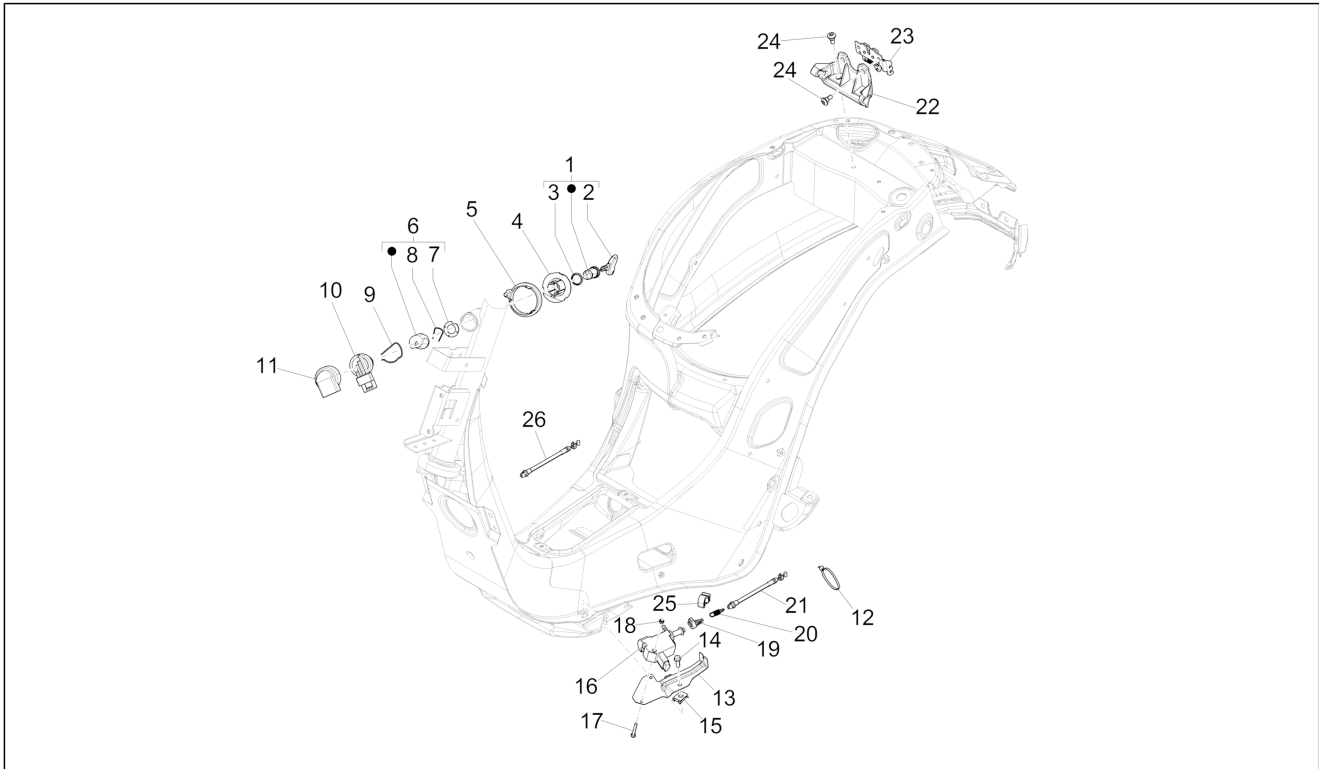

Group	Frame - Plastic parts - Coachwork
Code	02.46
Description	Locks
Service	1

Pos.	Code	Description	Qty	Variants
1		Cylinder with keys	1	
1		Cylinder with keys	1	
2		Hewn key	1	
2		Hewn key with transponder Minda	1	
3		Gasket ring	1	
4		Lock body	1	
5		Immobilizer antenna	1	
6		Complete lock block	1	
7		Flat washer	1	
8		Cylinder retainer spring	1	
9		Spring	1	
10		Key switch	1	
11		Commutator cap	1	
12		Spring	2	
13		Actuator support bracket	1	
14		Metric screw TBC	1	
15		Spring plate M6	1	
16		Solenoid valve	1	
17		Hexagonal-head screw	2	
18		Self locking nut	2	
19		Joint	1	
20		Saddle tightening spring actuator	1	
21		Actuator-lever saddle transmission	1	
22		Saddle lock support	1	
23		Saddle lock	1	
24		screw	4	
25		Hose clamp	1	
26		Saddle cable	1