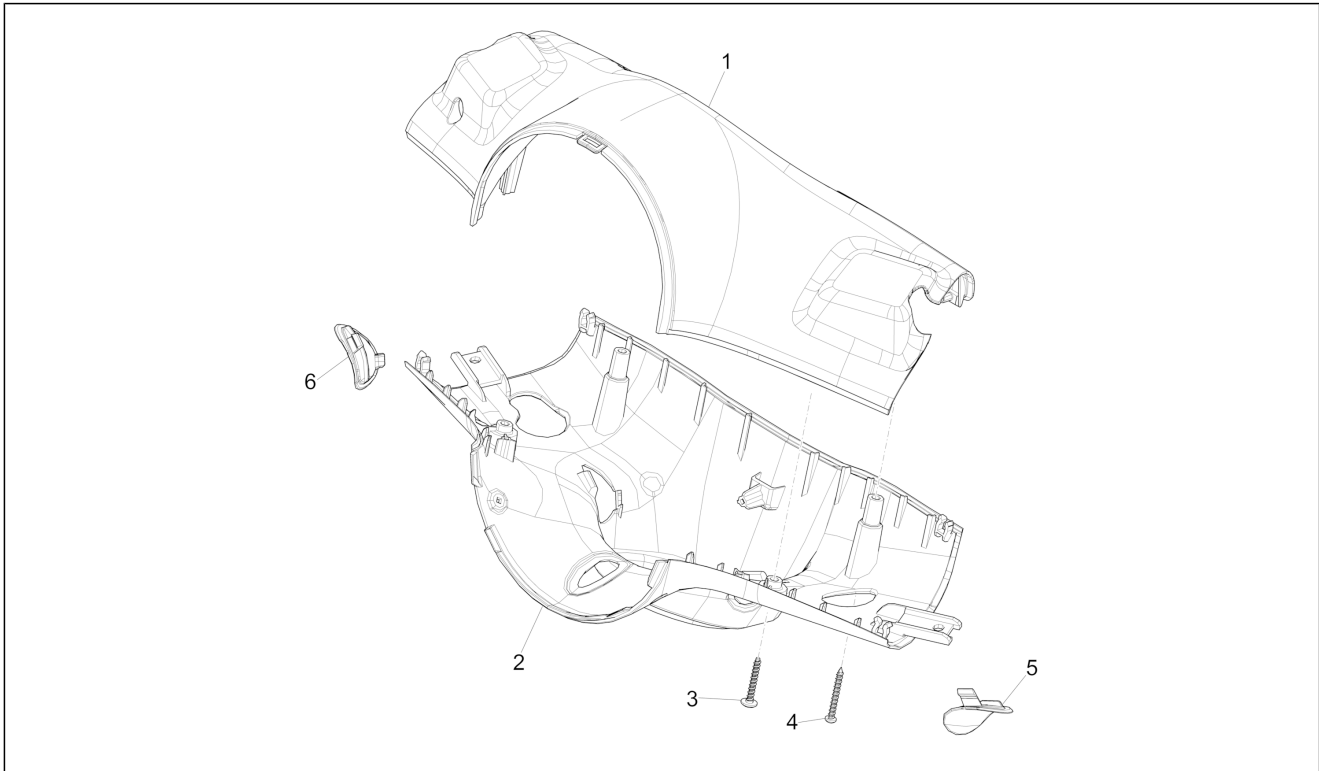

Vespa Primavera 150
EVPR000EX5 Vespa Primavera 150 4T 3V IGET ABS-NOABS
E2-E3-E4 2016 - 2019 (APAC)

Chassis prefix: RP8M8222, RP8M8221,
RP8M8241, RP8M8242
Engine prefix: M828M, M826M, M82CM,
M82GM

Group	Handlebars/Steering
Code	03.01
Description	Handlebars coverages
Service	1

Pos.	Code	Description	Qty	Variants
				Country:Thailand[TH] Colour:DRAGON RED[894] Model version:ABS Version[ABS] Country:Thailand[TH] Colour:DRAGON RED[894] Model version:ABS Version[ABS] Country:Indonesia[ID] Colour:DRAGON RED[894] Model version:ABS Version[ABS] Country:Japan[JP] Colour:DRAGON RED[894] Model version:ABS Version[ABS] Country:Australia[AU] Colour:DRAGON RED[894] Model version:ABS Version[ABS] Country:Taiwan[TN] Colour:DRAGON RED[894] Model version:ABS Version[ABS] Country:China[CN]