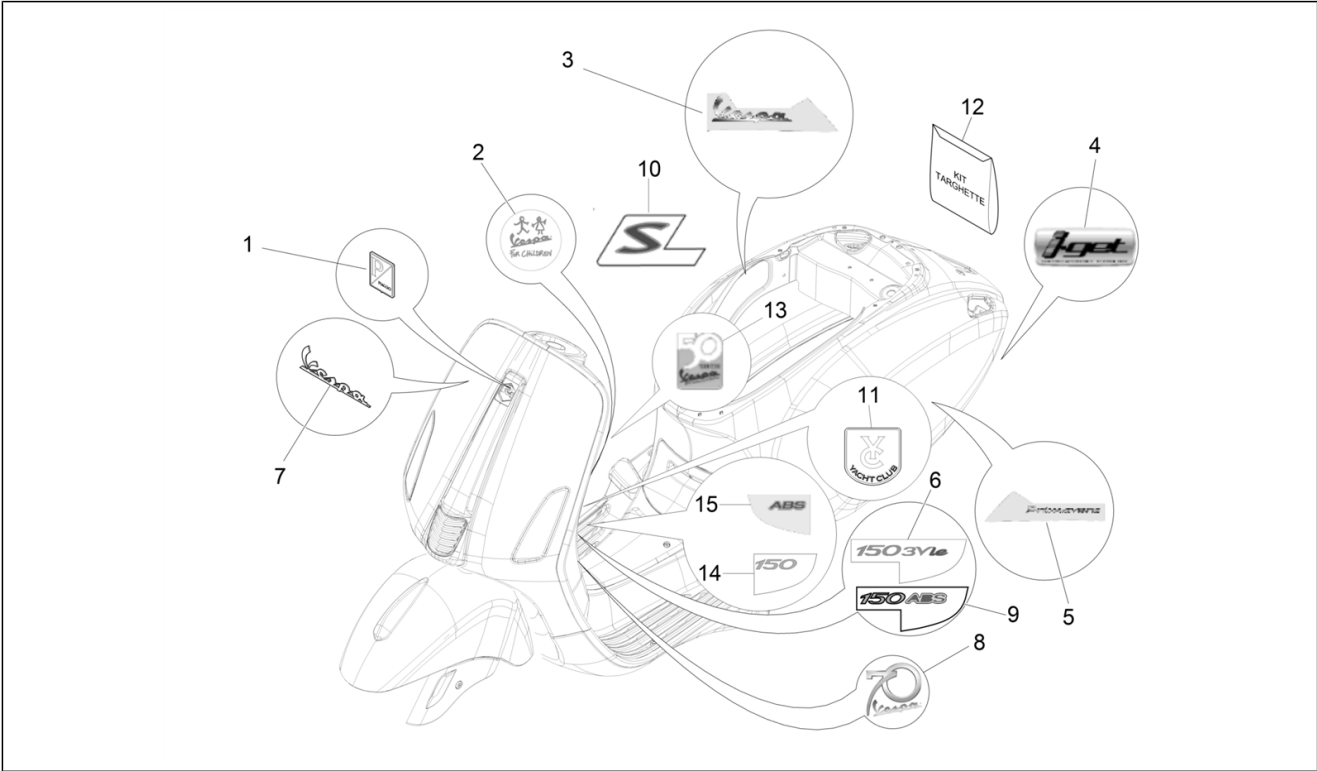

Vespa Primavera 150
EVPR000EX5 Vespa Primavera 150 4T 3V IGET ABS-NOABS
E2-E3-E4 2016 - 2019 (APAC)

Chassis prefix: RP8M8222, RP8M8221,
RP8M8241, RP8M8242
Engine prefix: M828M, M826M, M82CM,
M82GM

Group	Frame - Plastic parts - Coachwork
Code	02.38
Description	Plates - Emblems
Service	1

Pos.	Code	Description	Qty	Variants
				Colour:Beige unique 518/A[518/A] Model version:ABS Version[ABS] Country:Export Version[EX] Colour:White[544] Model version:ABS Version[ABS] Country:Taiwan[TN] Colour:DRAGON RED[894] Model version:ABS Version[ABS] Country:Japan[JP] Colour:Midnight Blue[222/A] Model version:ABS Version[ABS] Country:Australia[AU] Colour:DRAGON RED[894] Model version:ABS Version[ABS] Country:Australia[AU] Colour:BLACK[79/A] Model version:ABS Version[ABS] Country:Japan[JP] Colour:Silk grey[701/C] Model version:ABS Version[ABS] Country:China[CN] Colour:Beige unique 518/A[518/A] Model version:ABS Version[ABS] Country:China[CN] Colour:Midnight Blue[222/A] Model version:ABS Version[ABS] Country:China[CN] Colour:Midnight Blue[222/A] Model version:ABS Version[ABS] Country:Taiwan[TN] Colour:DRAGON RED[894] Model version:ABS Version[ABS] Country:Taiwan[TN] Colour:Silk grey[701/C] Model version:ABS Version[ABS] Country:Taiwan[TN] Colour:BLACK[79/A] Model version:ABS Version[ABS]