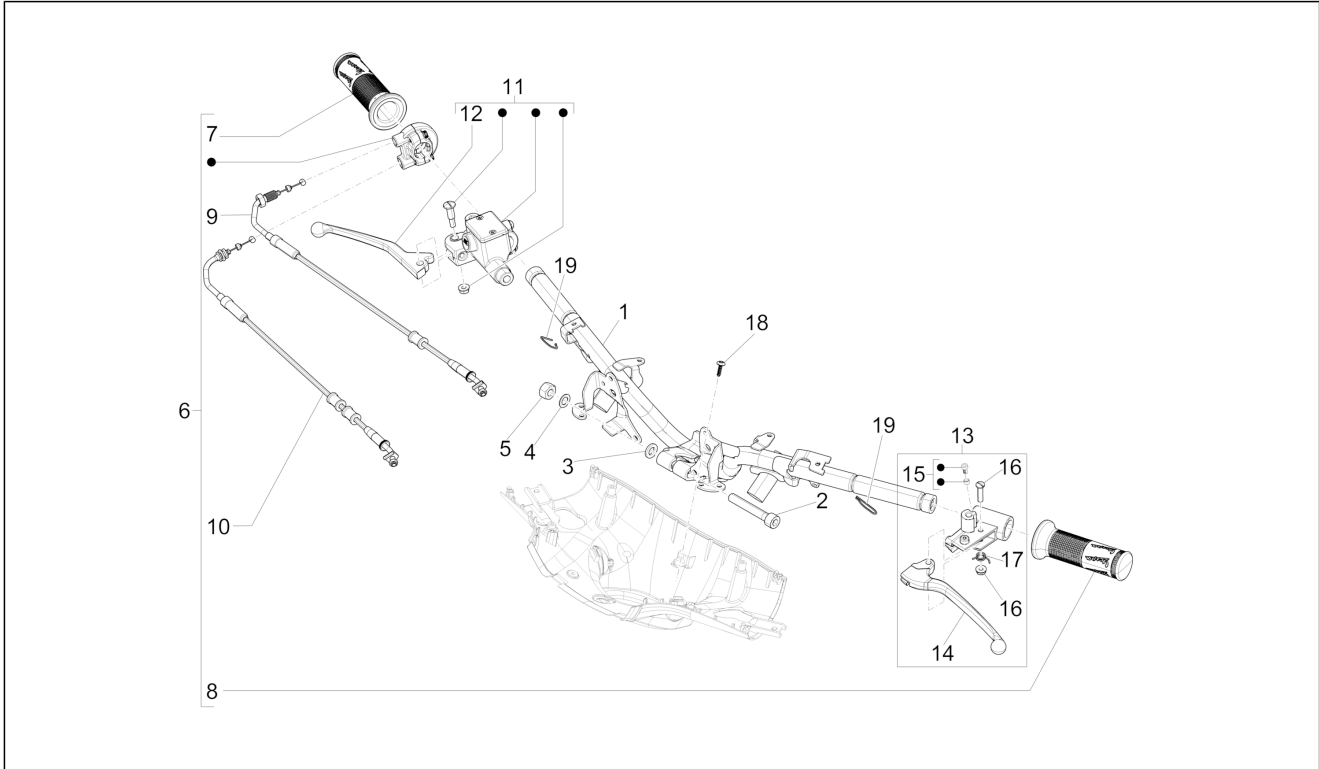

Vespa Primavera 150
EVPR000EX5 Vespa Primavera 150 4T 3V IGET ABS-NOABS
E2-E3-E4 2016 - 2019 (APAC)

Chassis prefix: RP8M8222, RP8M8221,
RP8M8241, RP8M8242
Engine prefix: M828M, M826M, M82CM,
M82GM

Group	Handlebars/Steering
Code	03.06
Description	Handlebars - Master cil.
Service	1

Pos.	Code	Description	Qty	Variants
				Model version:ABS Version[ABS] Country:Thailand[TH] Colour:Beige unique 518/A[518/A] Model version:ABS Version[ABS] Country:Thailand[TH] Colour:White[544] Model version:ABS Version[ABS] Country:Australia[AU] Colour:Silk grey[701/C] Model version:ABS Version[ABS] Country:Australia[AU] Colour:Beige unique 518/A[518/A] Model version:ABS Version[ABS] Country:Export Version[EX] Colour:White[544] Model version:ABS Version[ABS] Country:Taiwan[TN] Colour:White[544] Model version:ABS Version[ABS] Yacht club version[YC] Country:Thailand[TH] Colour:DRAGON RED[894] Model version:ABS Version[ABS] Country:Japan[JP] Colour:Midnight Blue[222/A] Model version:ABS Version[ABS] Country:Australia[AU] Colour:DRAGON RED[894] Model version:ABS Version[ABS] Country:Australia[AU] Colour:BLACK[79/A] Model version:ABS Version[ABS] Country:Japan[JP] Colour:Brown 140/A[140/A] Model version:ABS Version[ABS] 50° Version[50] Country:Taiwan[TN] Colour:Brown 140/A[140/A] Model version:ABS Version[ABS] 50° Version[50] Country:Thailand[TH]