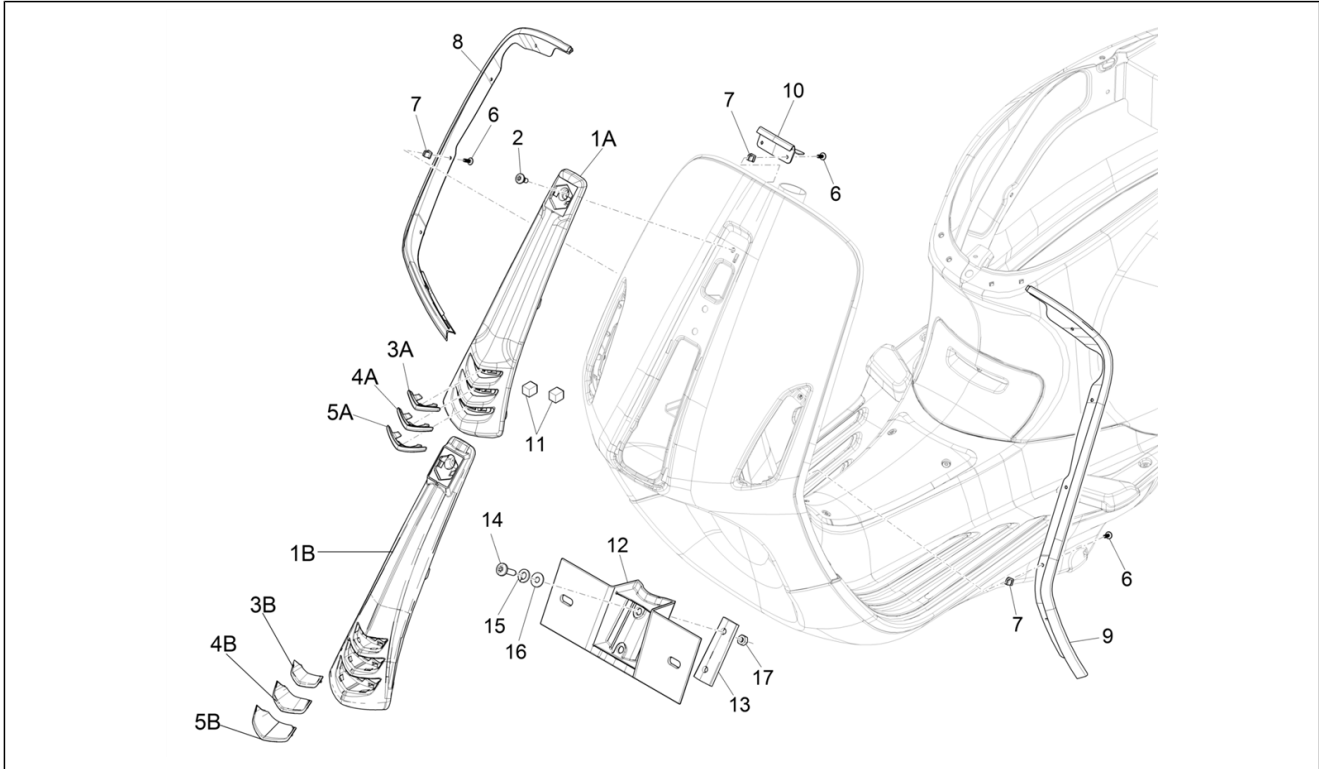

Vespa Primavera 150
EVPR000EX5 Vespa Primavera 150 4T 3V IGET ABS-NOABS
E2-E3-E4 2016 - 2019 (APAC)

Chassis prefix: RP8M8222, RP8M8221,
RP8M8241, RP8M8242
Engine prefix: M828M, M826M, M82CM,
M82GM

Group	Frame - Plastic parts - Coachwork
Code	02.26
Description	Front shield
Service	1

Pos.	Code	Description	Qty	Variants
				Country:Thailand[TH] Colour:White[544] Model version:ABS Version[ABS] Country:Taiwan[TN] Colour:Competition Black[98/A] Model version:ABS Version[ABS] Country:Thailand[TH] Colour:Beige unique 518/A[518/A] Model version:ABS Version[ABS] Country:Thailand[TH] Colour:White[544] Model version:ABS Version[ABS] Country:Australia[AU] Colour:Silk grey[701/C] Model version:ABS Version[ABS] Country:Australia[AU] Colour:Beige unique 518/A[518/A] Model version:ABS Version[ABS] Country:Export Version[EX] Colour:White[544] Model version:ABS Version[ABS] Country:Taiwan[TN] Colour:White[544] Model version:ABS Version[ABS] Yacht club version[YC] Country:Thailand[TH] Colour:DRAGON RED[894] Model version:ABS Version[ABS] Country:Japan[JP] Colour:Midnight Blue[222/A] Model version:ABS Version[ABS] Country:Australia[AU] Colour:DRAGON RED[894] Model version:ABS Version[ABS] Country:Australia[AU] Colour:BLACK[79/A] Model version:ABS Version[ABS] Country:Japan[JP] Colour:Brown 140/A[140/A]