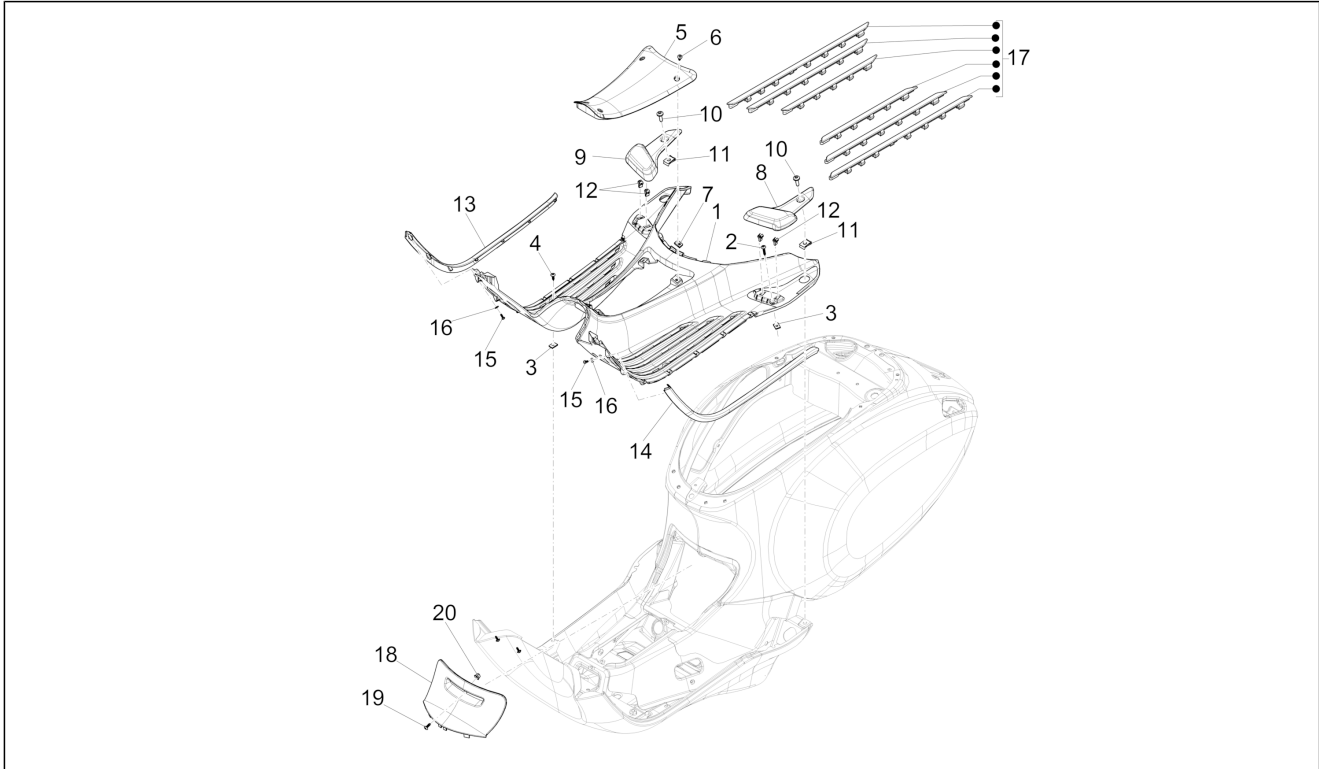

Vespa Primavera 150
EVPR000EX5 Vespa Primavera 150 4T 3V IGET ABS-NOABS
E2-E3-E4 2016 - 2019 (APAC)

Chassis prefix: RP8M8222, RP8M8221,
RP8M8241, RP8M8242
Engine prefix: M828M, M826M, M82CM,
M82GM

Group	Frame - Plastic parts - Coachwork
Code	02.31
Description	Central cover - Footrests
Service	1

Pos.	Code	Description	Qty	Variants
				Model version:ABS Version[ABS] Country:China[CN] Colour:Midnight Blue[222/A] Model version:ABS Version[ABS] Country:Taiwan[TN] Colour:DRAGON RED[894] Model version:ABS Version[ABS] Country:Taiwan[TN] Colour:Silk grey[701/C] Model version:ABS Version[ABS] Country:Taiwan[TN] Colour:BLACK[79/A] Model version:ABS Version[ABS] Country:Taiwan[TN] Colour:Beige unique 518/A[518/A] Model version:ABS Version[ABS] Country:Taiwan[TN] Colour:BLACK[79/A] Model version:ABS Version[ABS] Country:Australia[AU] Colour:White[544] Model version:ABS Version[ABS] Country:Japan[JP] Colour:Midnight Blue[222/A] Model version:ABS Version[ABS] Country:Japan[JP] Colour:Silk grey[701/C] Model version:ABS Version[ABS] Country:Japan[JP] Colour:Light blue 294/A[294/A] Model version:ABS Version[ABS] 50° Version[50] Country:Taiwan[TN] Colour:Light blue 294/A[294/A] Model version:ABS Version[ABS] 50° Version[50] Country:Thailand[TH] Colour:Light blue 294/A[294/A] Model version:ABS Version[ABS] 50° Version[50] Country:Indonesia[ID]