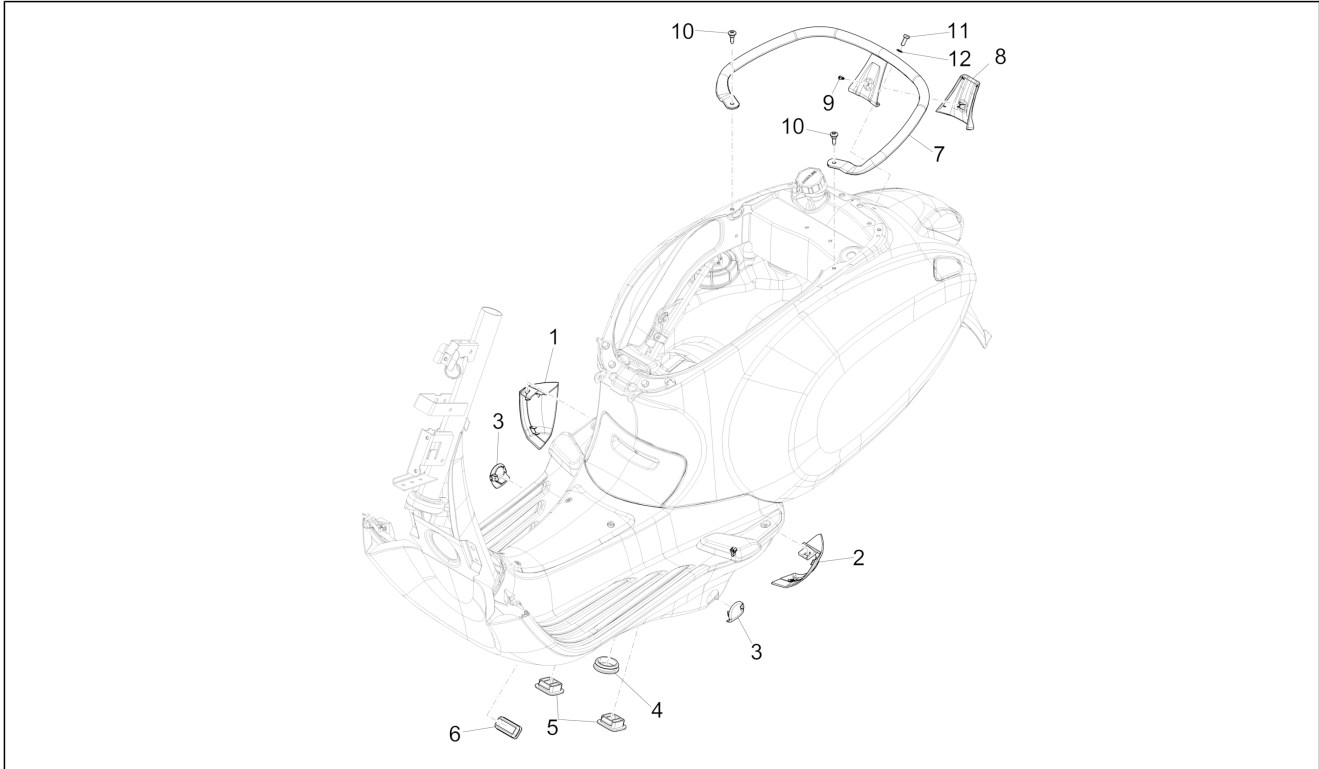

Group	Frame - Plastic parts - Coachwork
Code	02.32
Description	Side cover - Spoiler
Service	1

Pos.	Code	Description	Qty	Variants
				Model version:ABS Version[ABS] 50° Version[50] Country:China[CN] Colour:Brown 140/A[140/A] Model version:ABS Version[ABS] 50° Version[50] Country:Australia[AU]
1		Right-hand spoiler terminal	1	Colour:Beige[598] Model version:ABS Version[ABS] Country:Export Version[EX]
1		Right-hand spoiler terminal	1	
1		Right-hand spoiler terminal	1	Colour:Competition Black[98/A] Country:China[CN] Model version:ABS Version[ABS] Colour:Competition Black[98/A] Model version:No ABS Version[NO ABS] Country:Indonesia[ID] Colour:BLACK[79/A] Model version:ABS Version[ABS] Country:Taiwan[TN] Colour:Competition Black[98/A] Country:Australia[AU] Model version:ABS Version[ABS] Colour:Competition Black[98/A] Model version:ABS Version[ABS] Country:Export Version[EX] Colour:Competition Black[98/A] Country:Taiwan[TN] Model version:ABS Version[ABS] Colour:BLACK[79/A] Model version:ABS Version[ABS] Country:Indonesia[ID] Colour:BLACK[79/A] Model version:ABS Version[ABS] Country:Export Version[EX] Colour:BLACK[79/A] Model version:ABS Version[ABS] Country:China[CN] Colour:BLACK[79/A]