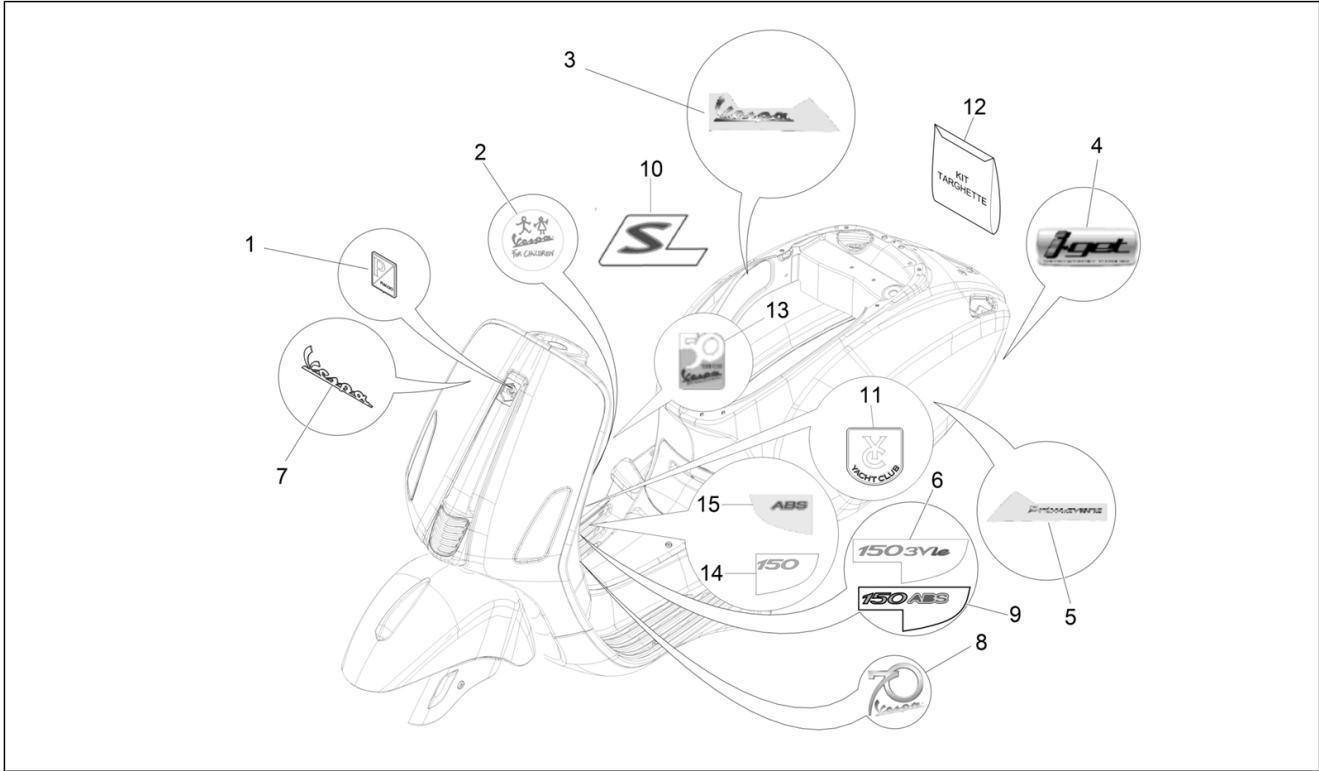

Vespa Primavera 150
EVPR000EX5 Vespa Primavera 150 4T 3V IGET ABS-NOABS
E2-E3-E4 2016 - 2019 (APAC)

Chassis prefix: RP8M8222, RP8M8221,
RP8M8241, RP8M8242
Engine prefix: M828M, M826M, M82CM,
M82GM

Group	Frame - Plastic parts - Coachwork
Code	02.38
Description	Plates - Emblems
Service	1

Pos.	Code	Description	Qty	Variants
				Colour:White[544] Country:Australia[AU] Model version:ABS Version[ABS] Colour:Silk grey[701/C] Model version:No ABS Version[NO ABS] Country:Indonesia[ID] Colour:White[544] Model version:ABS Version[ABS] Country:Taiwan[TN] Colour:Midnight Blue[222/A] Model version:ABS Version[ABS] Country:Taiwan[TN] Colour:Silk grey[701/C] Model version:ABS Version[ABS] Country:Taiwan[TN] Colour:DRAGON RED[894] Model version:ABS Version[ABS] Country:Taiwan[TN] Colour:BLACK[79/A] Model version:ABS Version[ABS] Country:Taiwan[TN] Colour:Midnight Blue[222/A] Country:China[CN] Model version:ABS Version[ABS] Colour:Midnight Blue[222/A] Model version:No ABS Version[NO ABS] Country:Indonesia[ID] Colour:Midnight Blue[222/A] Country:Taiwan[TN] Model version:ABS Version[ABS] Colour:Silk grey[701/C] Model version:ABS Version[ABS] Country:China[CN] Colour:Light Blue 70° (VN)[434] Country:Taiwan[TN] Model version:70° Version[70°] ABS Version[ABS] Colour:Brown[135/A] Country:Australia[AU]