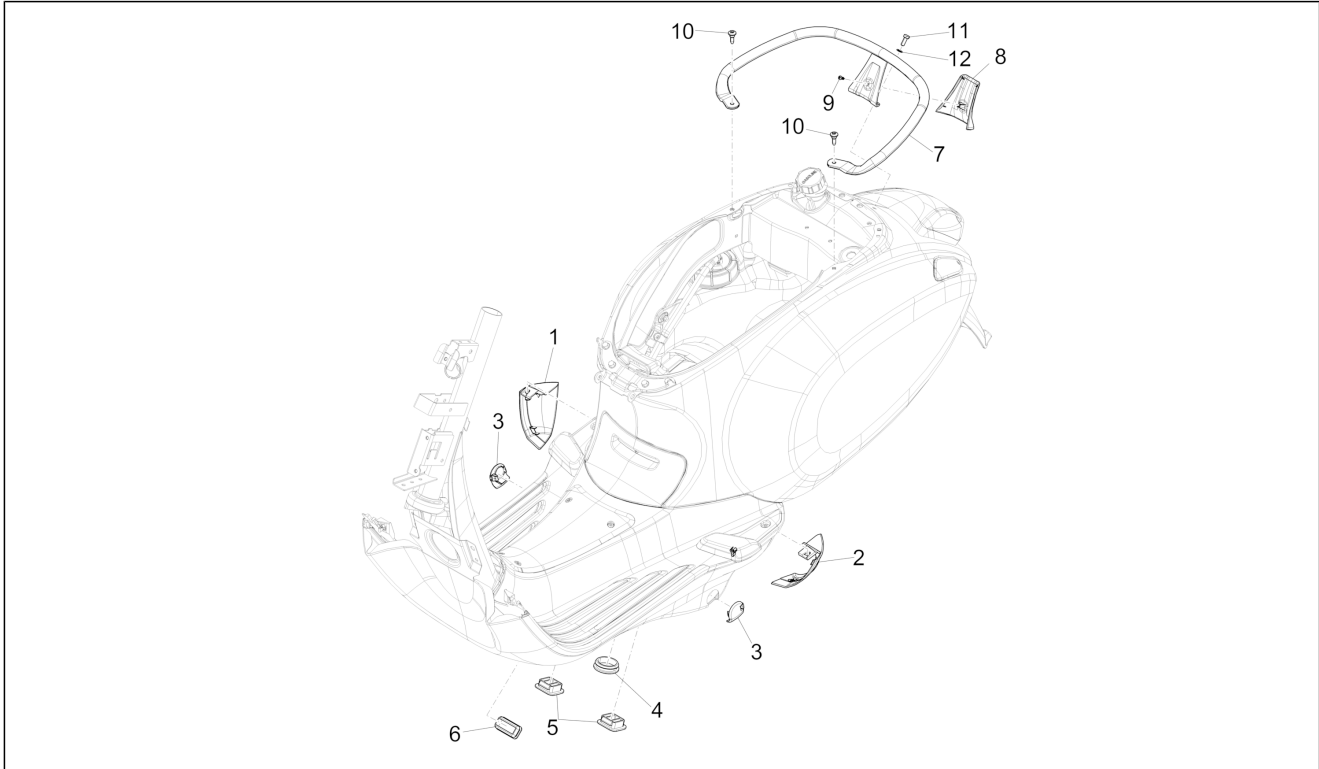

Vespa Primavera 150
EVPR000EX5 Vespa Primavera 150 4T 3V IGET ABS-NOABS
E2-E3-E4 2016 - 2019 (APAC)

Chassis prefix: RP8M8222, RP8M8221,
RP8M8241, RP8M8242
Engine prefix: M828M, M826M, M82CM,
M82GM

Group	Frame - Plastic parts - Coachwork
Code	02.32
Description	Side cover - Spoiler
Service	1

Pos.	Code	Description	Qty	Variants
				Model version:ABS Version[ABS] Country:Australia[AU] Colour:Silk grey[701/C] Model version:ABS Version[ABS] Country:Taiwan[TN] Colour:Silk grey[701/C] Model version:No ABS Version[NO ABS] Country:Indonesia[ID] Colour:Silk grey[701/C] Model version:ABS Version[ABS] Country:Taiwan[TN] Colour:Silk grey[701/C] Model version:ABS Version[ABS] Country:China[CN] Colour:Silk grey[701/C] Model version:ABS Version[ABS] Country:Export Version[EX] Colour:Silk grey[701/C] Model version:ABS Version[ABS] Country:China[CN] Colour:Silk grey[701/C] Model version:ABS Version[ABS] Country:Indonesia[ID] Colour:Silk grey[701/C] Model version:ABS Version[ABS] Country:Export Version[EX] Colour:Silk grey[701/C] Model version:ABS Version[ABS] Country:Thailand[TH] Colour:Silk grey[701/C] Model version:ABS Version[ABS] Country:Thailand[TH] Colour:Silk grey[701/C] Model version:ABS Version[ABS] Country:Indonesia[ID] Colour:Silk grey[701/C] Model version:ABS Version[ABS] Country:Australia[AU]