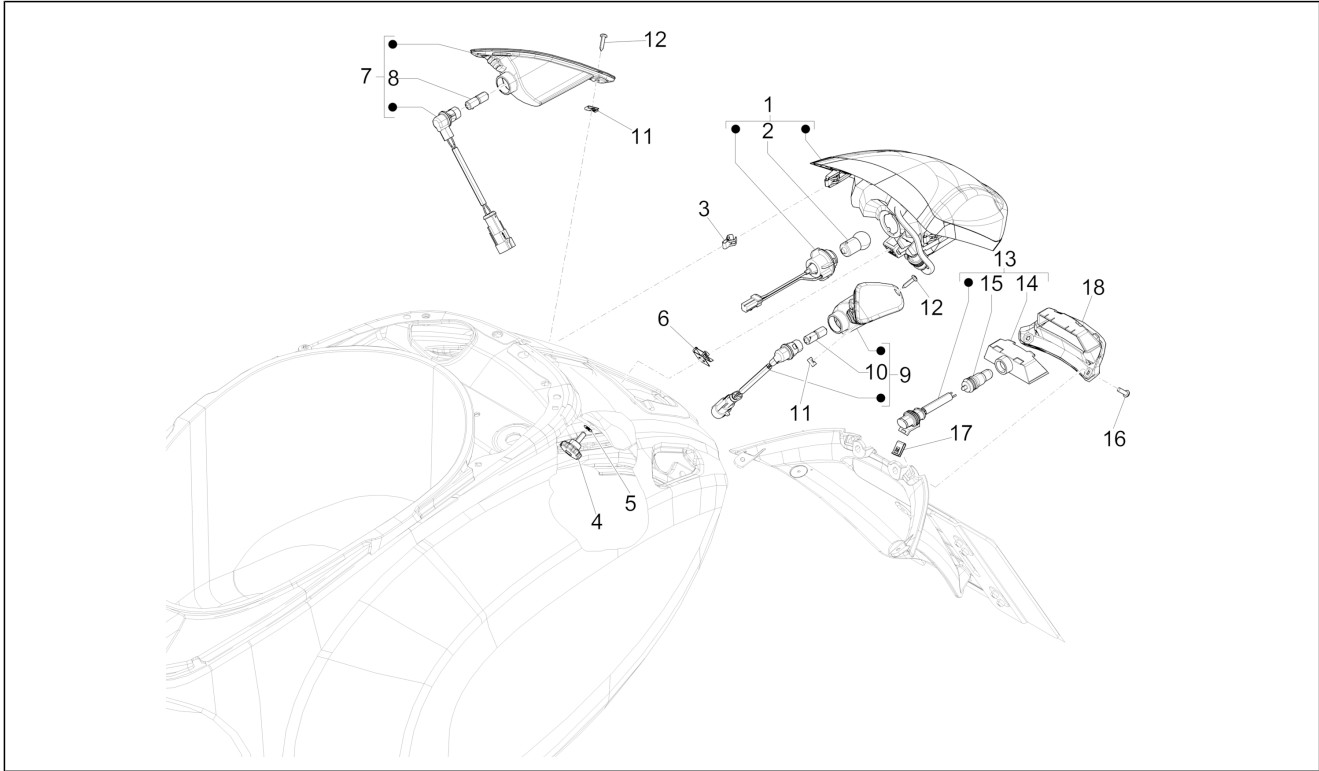

Group	Electrical system
Code	06.04
Description	Rear headlamps - Turn signal lamps
Service	1

Pos.	Code	Description	Qty	Variants
				Colour:BLACK[79/A] Model version:ABS Version[ABS] Country:China[CN] Colour:White[544] Model version:ABS Version[ABS] Country:Export Version[EX] Colour:White[544] Model version:ABS Version[ABS] Country:China[CN] Colour:DRAGON RED[894] Model version:ABS Version[ABS] Country:China[CN] Colour:[283/A] Model version:ABS Version[ABS] Country:China[CN] Colour:BLACK[79/A] Model version:ABS Version[ABS] Country:Japan[JP] Colour:[283/A] Model version:ABS Version[ABS] Country:Japan[JP] Colour:White[544] Model version:ABS Version[ABS] Country:Japan[JP] Colour:BLACK[79/A] Model version:ABS Version[ABS] Country:Export Version[EX] Colour:Silk grey[701/C] Model version:ABS Version[ABS] Country:Export Version[EX] Colour:[283/A] Model version:ABS Version[ABS] Country:Export Version[EX] Colour:White[544] Model version:ABS Version[ABS] Country:Australia[AU] Colour:Midnight Blue[222/A] Model version:ABS Version[ABS]