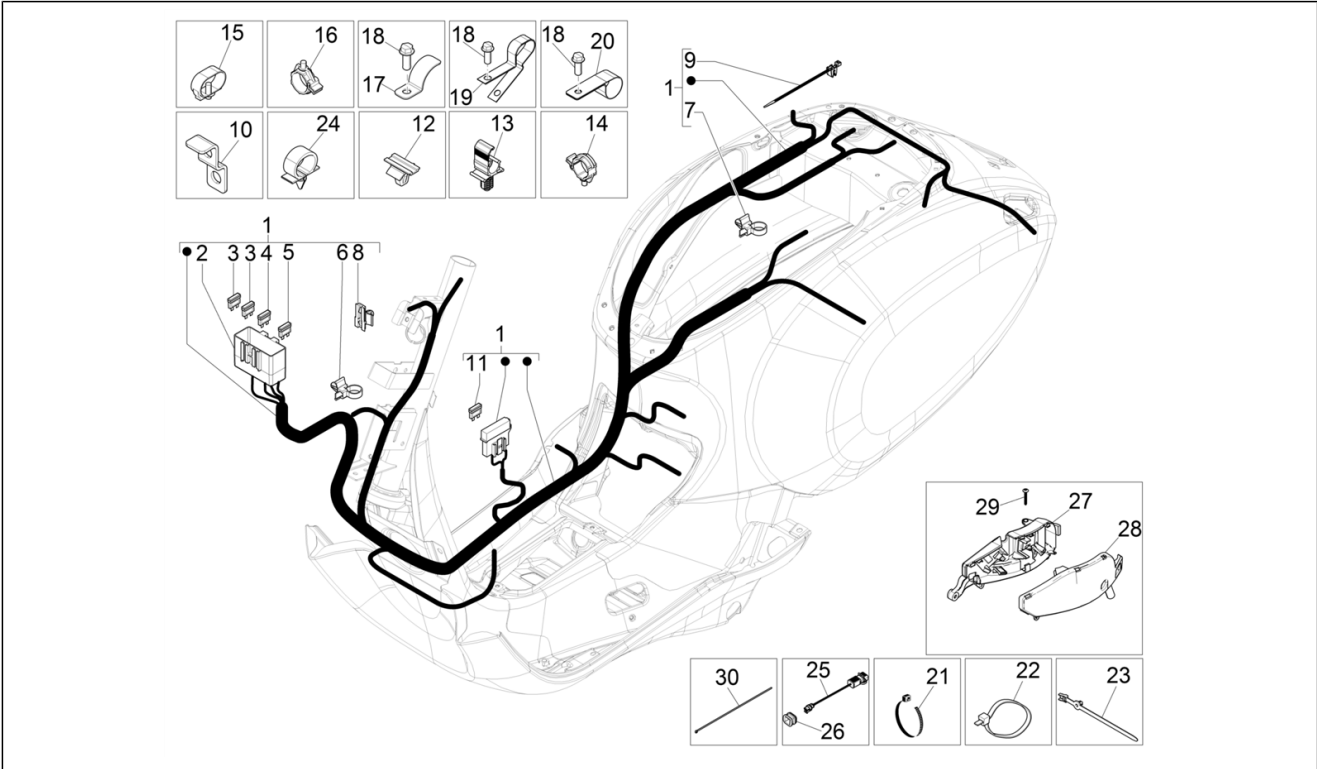

Vespa Primavera 150
EVPR000EX5 Vespa Primavera 150 4T 3V IGET ABS-NOABS
E2-E3-E4 2016 - 2019 (APAC)

Chassis prefix: RP8M8222, RP8M8221,
RP8M8241, RP8M8242
Engine prefix: M828M, M826M, M82CM,
M82GM

Group	Electrical system
Code	06.08
Description	Main cable harness
Service	1

Pos.	Code	Description	Qty	Variants
				Colour:Midnight Blue[222/A] Model version:ABS Version[ABS] Country:Indonesia[ID] Colour:BLACK[79/A] Model version:ABS Version[ABS] Country:Indonesia[ID] Colour:Silk grey[701/C] Model version:ABS Version[ABS] Country:Indonesia[ID] Colour:[283/A] Model version:ABS Version[ABS] Country:Taiwan[TN] Colour:White[544] Model version:ABS Version[ABS] Yacht club version[YC] Country:Japan[JP] Colour:White[544] Model version:ABS Version[ABS] Yacht club version[YC] Country:China[CN] Colour:White[544] Model version:ABS Version[ABS] Country:Export Version[EX] Colour:BLACK[79/A] Model version:ABS Version[ABS] Country:Export Version[EX] Colour:Midnight Blue[222/A] Model version:ABS Version[ABS] Country:Export Version[EX] Colour:DRAGON RED[894] Model version:ABS Version[ABS] Country:Export Version[EX] Colour:BLACK[79/A] Model version:ABS Version[ABS] Country:China[CN] Colour:White[544] Model version:ABS Version[ABS] Country:Export Version[EX] Colour:White[544] Model version:ABS Version[ABS]