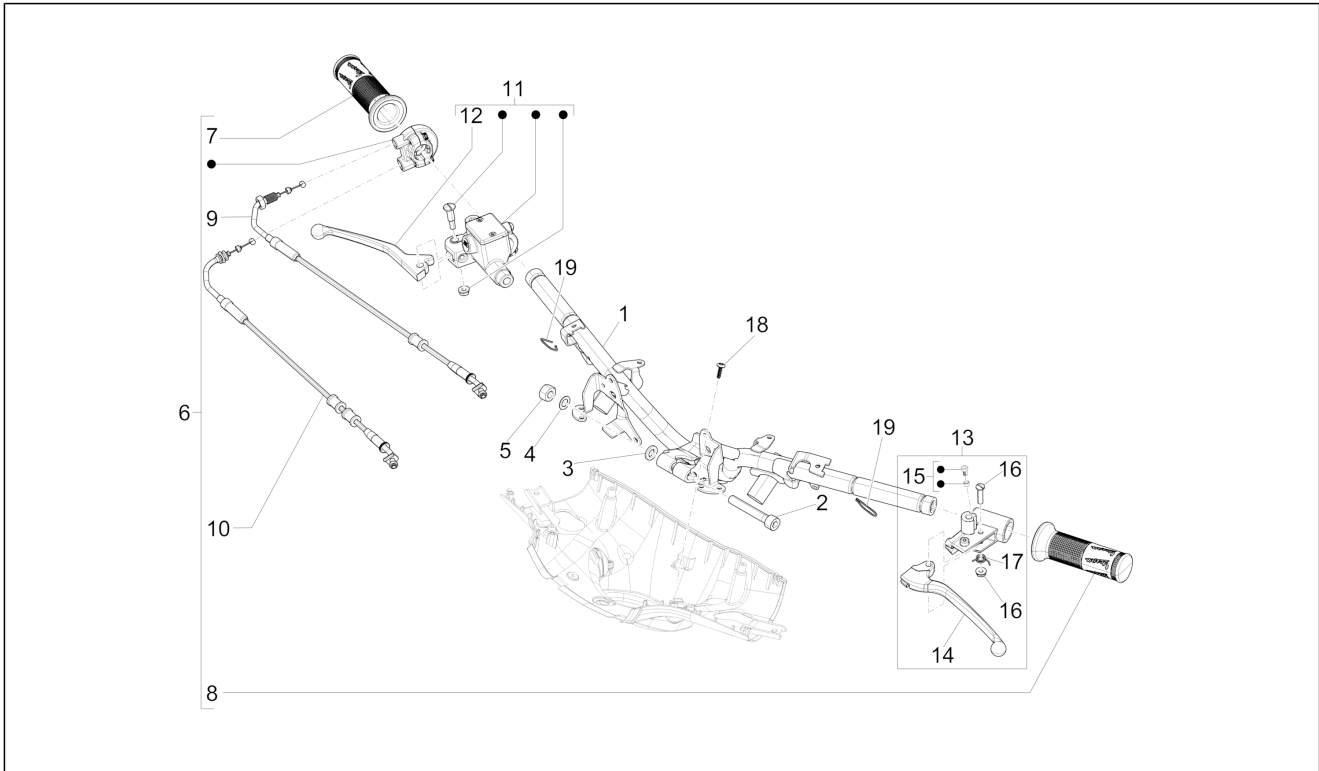

Vespa Primavera 150
EVPR000EX5 Vespa Primavera 150 4T 3V IGET ABS-NOABS
E2-E3-E4 2016 - 2019 (APAC)

Chassis prefix: RP8M8222, RP8M8221,
RP8M8241, RP8M8242
Engine prefix: M828M, M826M, M82CM,
M82GM

Group	Handlebars/Steering
Code	03.06
Description	Handlebars - Master cil.
Service	1

Pos.	Code	Description	Qty	Variants
				Model version:ABS Version[ABS] Country:Thailand[TH] Colour:Midnight Blue[222/A] Model version:ABS Version[ABS] Country:Export Version[EX] Colour:DRAGON RED[894] Model version:ABS Version[ABS] Country:Thailand[TH] Colour:Silk grey[701/C] Model version:ABS Version[ABS] Country:Thailand[TH] Colour:BLACK[79/A] Model version:ABS Version[ABS] Country:Thailand[TH] Colour:White[544] Model version:ABS Version[ABS] Country:Thailand[TH] Colour:Silk grey[701/C] Model version:ABS Version[ABS] Country:Thailand[TH] Colour:DRAGON RED[894] Model version:ABS Version[ABS] Country:Thailand[TH] Colour:White[544] Model version:ABS Version[ABS] Country:Taiwan[TN] Colour:[283/A] Model version:ABS Version[ABS] Country:Indonesia[ID] Colour:White[544] Model version:ABS Version[ABS] Country:Indonesia[ID] Colour:Midnight Blue[222/A] Model version:ABS Version[ABS] Country:Indonesia[ID] Colour:Silk grey[701/C] Model version:ABS Version[ABS] Country:Indonesia[ID]