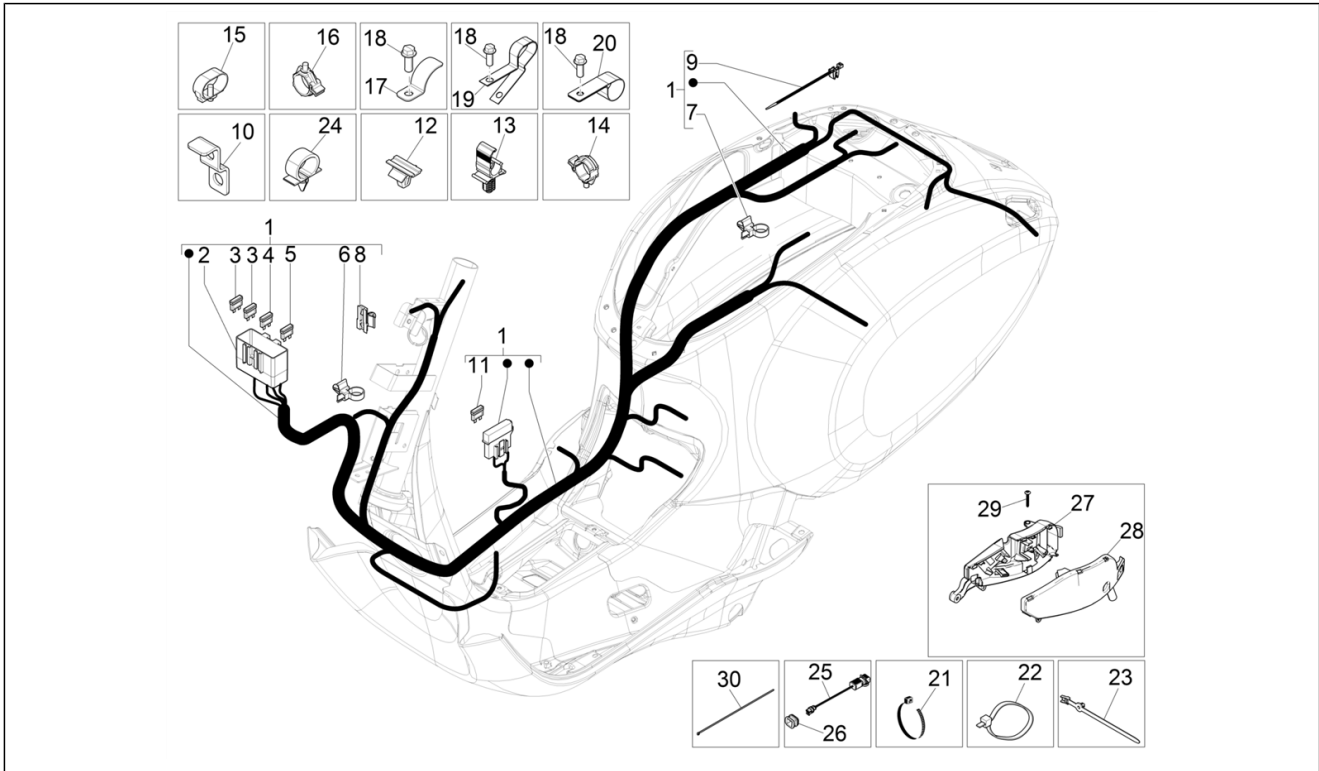

Vespa Primavera 150
EVPR000EX5 Vespa Primavera 150 4T 3V IGET ABS-NOABS
E2-E3-E4 2016 - 2019 (APAC)

Chassis prefix: RP8M8222, RP8M8221,
RP8M8241, RP8M8242
Engine prefix: M828M, M826M, M82CM,
M82GM

Group	Electrical system
Code	06.08
Description	Main cable harness
Service	1

Pos.	Code	Description	Qty	Variants
				Country:Indonesia[ID] Colour:DRAGON RED[894] Model version:ABS Version[ABS] Country:Indonesia[ID] Colour:White[544] Model version:ABS Version[ABS] Yacht club version[YC] Country:Taiwan[TN] Colour:White[544] Model version:ABS Version[ABS] Yacht club version[YC] Country:Indonesia[ID] Colour:White[544] Model version:ABS Version[ABS] Yacht club version[YC] Country:Export Version[EX] Colour:White[544] Model version:ABS Version[ABS] Yacht club version[YC] Country:Australia[AU] Colour:Midnight Blue[222/A] Model version:ABS Version[ABS] Country:Japan[JP] Colour:Beige[598] Model version:ABS Version[ABS] Country:Export Version[EX] Colour:Midnight Blue[222/A] Model version:ABS Version[ABS] Country:Indonesia[ID] Colour:BLACK[79/A] Model version:ABS Version[ABS] Country:Indonesia[ID] Colour:Silk grey[701/C] Model version:ABS Version[ABS] Country:Indonesia[ID] Colour:[283/A] Model version:ABS Version[ABS] Country:Taiwan[TN] Colour:White[544] Model version:ABS Version[ABS] Yacht club version[YC] Country:Japan[JP] Colour:White[544]