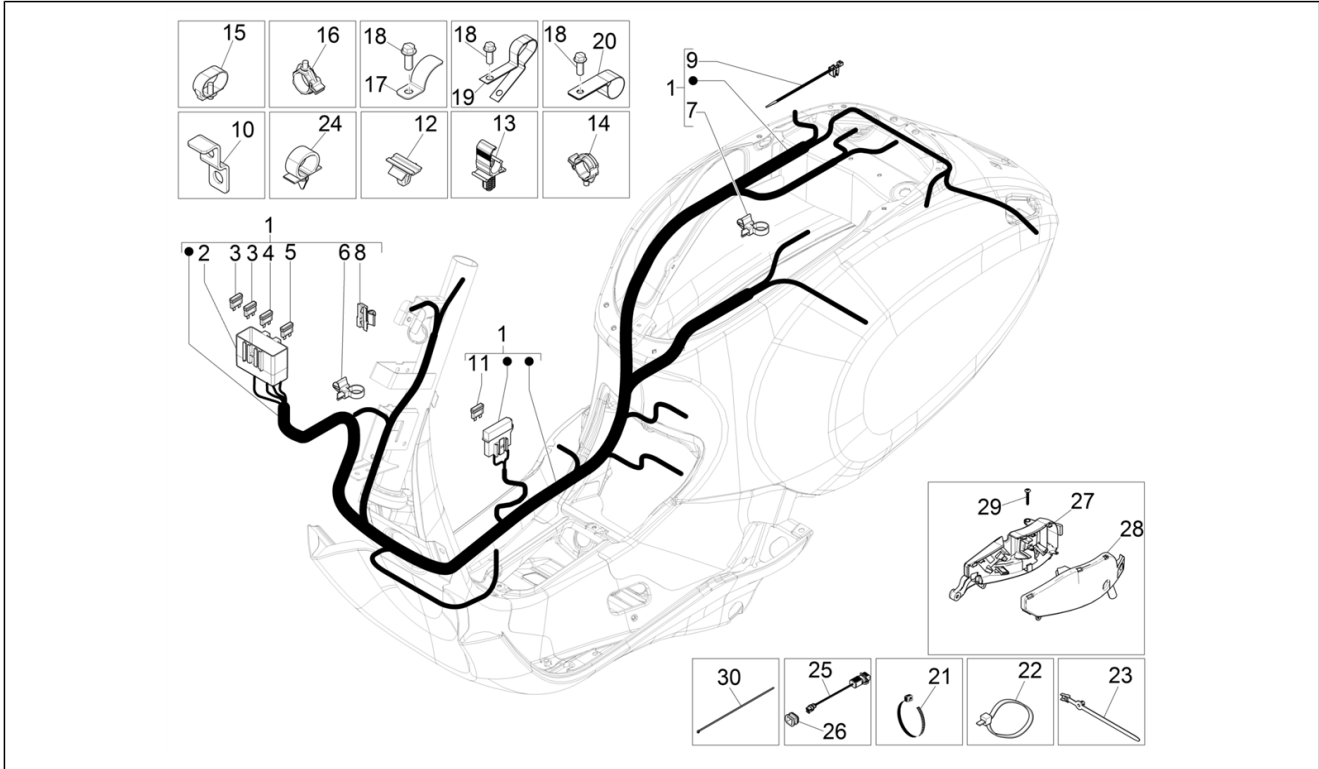

Group	Electrical system
Code	06.08
Description	Main cable harness
Service	1

Pos.	Code	Description	Qty	Variants
20		Strap	1	
21		Lock-strap L=180mm	7	
22		Lock-strap L=277	2	
23		Hose clamp	1	
24		Elastic spring	2	
25		USB port	1	Colour: Midnight Blue[222/A] Model version: ABS Version[ABS] Country: Export Version[EX] Colour: Silk grey[701/C] Model version: ABS Version[ABS] Country: Australia[AU] Colour: Silk grey[701/C] Model version: ABS Version[ABS] Country: Taiwan[TN] Colour: Brown[135/A] Model version: ABS Version[ABS] Country: Export Version[EX] Colour: Brown[135/A] Country: Taiwan[TN] Model version: ABS Version[ABS] Colour: Competition Black[98/A] Country: China[CN] Model version: ABS Version[ABS] Colour: Competition Black[98/A] Model version: No ABS Version[NO ABS] Country: Indonesia[ID] Colour: DRAGON RED[894] Country: China[CN] Model version: ABS Version[ABS] Colour: DRAGON RED[894] Model version: No ABS Version[NO ABS] Country: Indonesia[ID] Colour: Light Blue 70° (VN)[434] Model version: No ABS Version[NO ABS] 70° Version[70°] Country: Indonesia[ID] Colour: White[544]