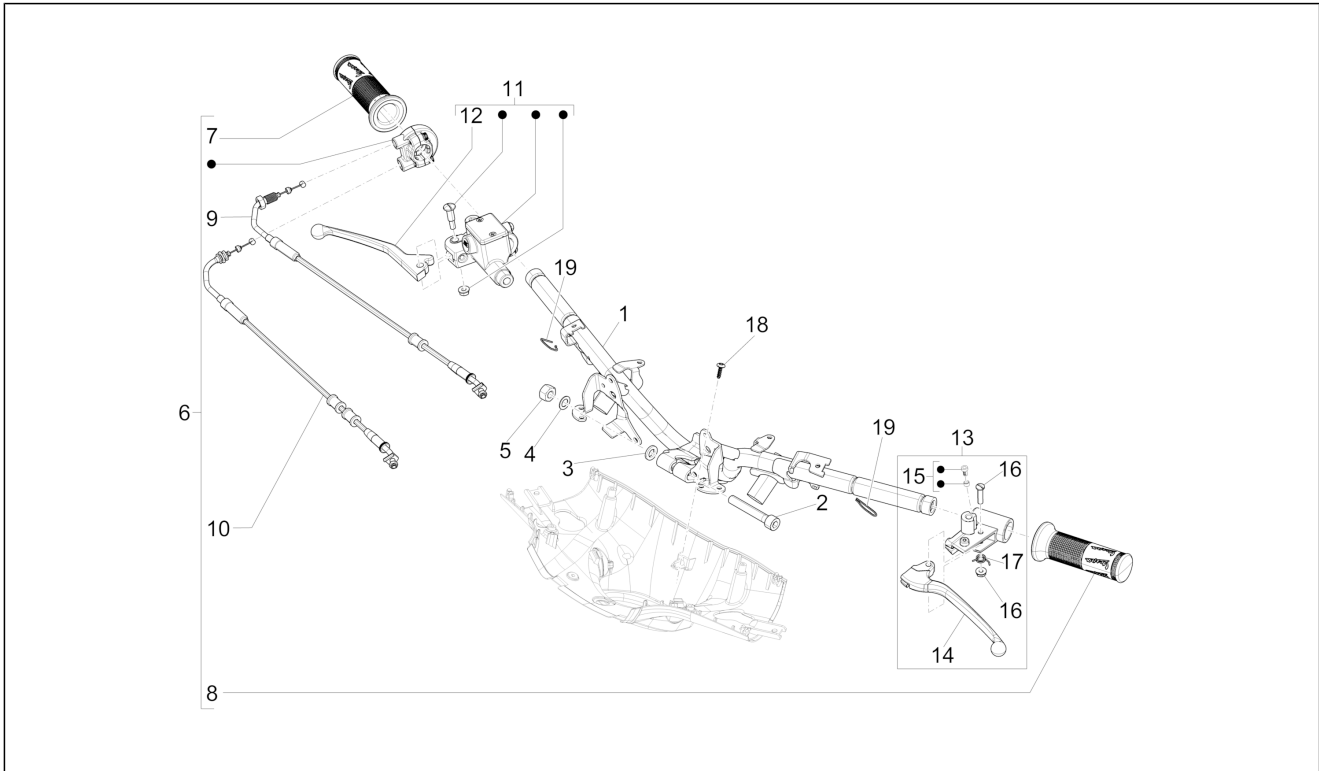

Group	Handlebars/Steering
Code	03.06
Description	Handlebars - Master cil.
Service	1

Pos.	Code	Description	Qty	Variants
				Model version:ABS Version[ABS] Country:China[CN] Colour:White[544] Model version:ABS Version[ABS] Country:China[CN] Colour:DRAGON RED[894] Model version:ABS Version[ABS] Country:China[CN]
6		Throttle control sleeve assembly	1	Colour:Midnight Blue[222/A] Model version:ABS Version[ABS] Country:Export Version[EX] Colour:Silk grey[701/C] Model version:ABS Version[ABS] Country:Australia[AU] Colour:Silk grey[701/C] Model version:ABS Version[ABS] Country:Taiwan[TN] Colour:Brown[135/A] Model version:ABS Version[ABS] Country:Export Version[EX] Colour:Brown[135/A] Country:Taiwan[TN] Model version:ABS Version[ABS] Colour:Competition Black[98/A] Country:China[CN] Model version:ABS Version[ABS] Colour:Competition Black[98/A] Model version:No ABS Version[NO ABS] Country:Indonesia[ID] Colour:DRAGON RED[894] Country:China[CN] Model version:ABS Version[ABS] Colour:DRAGON RED[894] Model version:No ABS Version[NO ABS] Country:Indonesia[ID] Colour:Light Blue 70° (VN)[434] Model version:No ABS Version[NO ABS] 70° Version[70°]