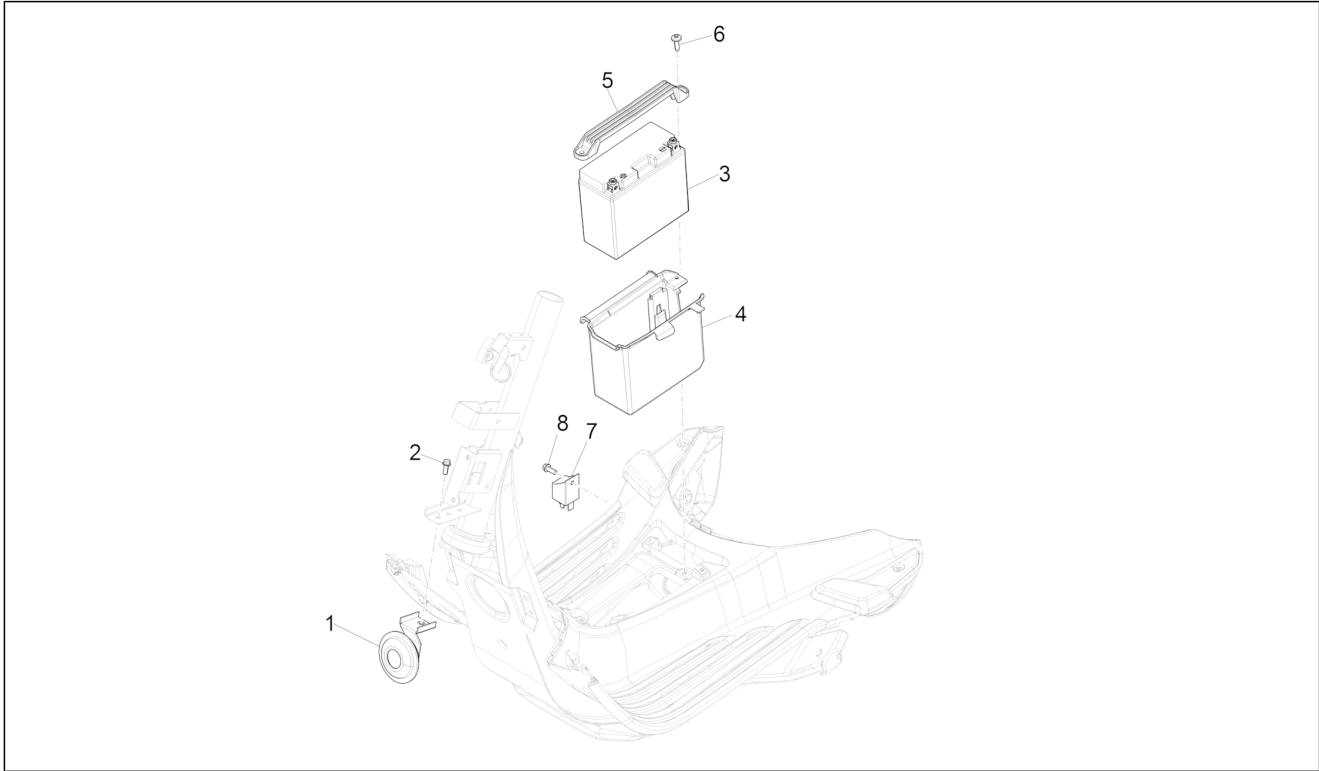

Group	Electrical system
Code	06.05
Description	Remote control switches - Battery - Horn
Service	1

Pos.	Code	Description	Qty	Variants
				Model version:ABS Version[ABS] Country:Export Version[EX] Colour:White[544] Model version:ABS Version[ABS] Country:Taiwan[TN] Colour:White[544] Model version:ABS Version[ABS] Yacht club version[YC] Country:Thailand[TH] Colour:DRAGON RED[894] Model version:ABS Version[ABS] Country:Japan[JP] Colour:Midnight Blue[222/A] Model version:ABS Version[ABS] Country:Australia[AU] Colour:DRAGON RED[894] Model version:ABS Version[ABS] Country:Australia[AU] Colour:BLACK[79/A] Model version:ABS Version[ABS] Country:Japan[JP] Colour:Brown 140/A[140/A] Model version:ABS Version[ABS] 50° Version[50] Country:Taiwan[TN] Colour:Brown 140/A[140/A] Model version:ABS Version[ABS] 50° Version[50] Country:Thailand[TH] Colour:Brown 140/A[140/A] Model version:ABS Version[ABS] 50° Version[50] Country:Indonesia[ID] Colour:Brown 140/A[140/A] Model version:ABS Version[ABS] 50° Version[50] Country:Export Version[EX] Colour:Brown 140/A[140/A] Model version:ABS Version[ABS] 50° Version[50] Country:China[CN] Colour:Brown 140/A[140/A] Model version:ABS Version[ABS] 50° Version[50] Country:Australia[AU]