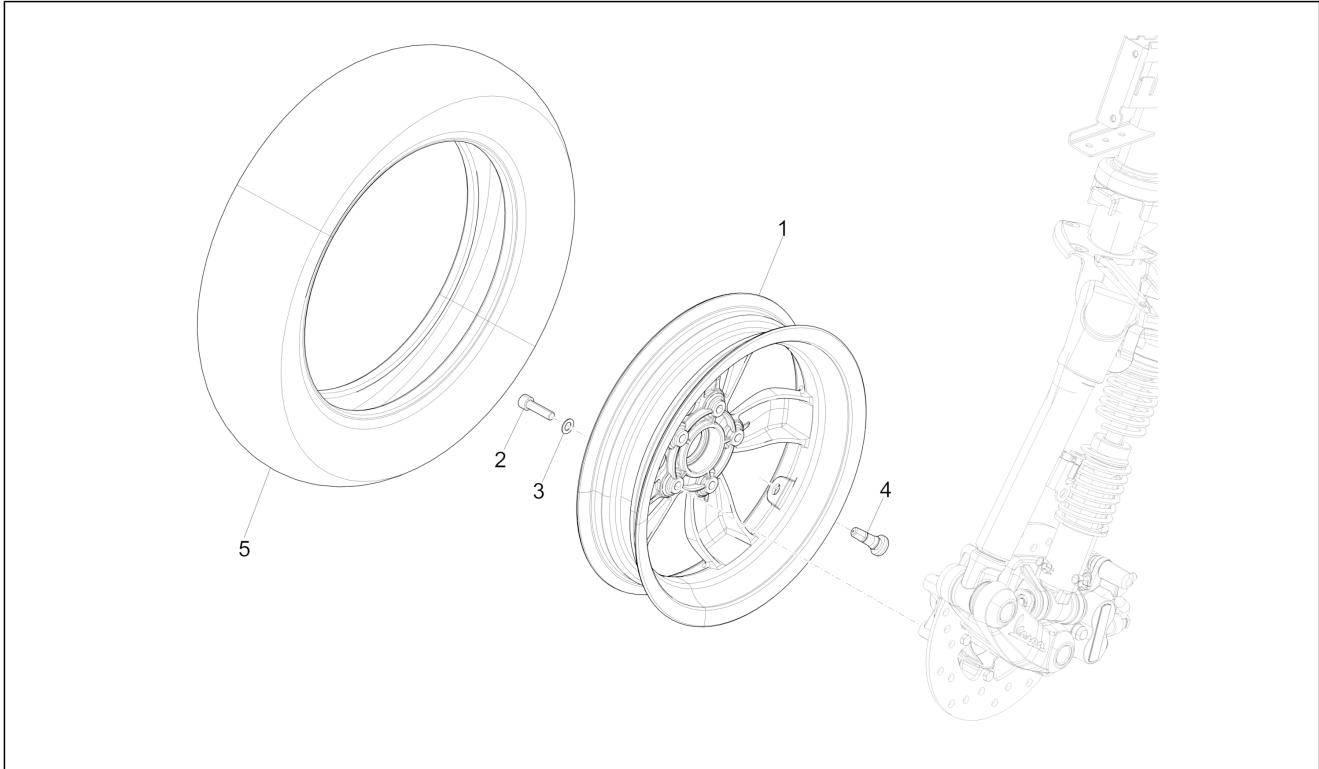

Vespa Primavera 150
EVPR000EX5 Vespa Primavera 150 4T 3V IGET ABS-NOABS
E2-E3-E4 2016 - 2019 (APAC)

Chassis prefix: RP8M8222, RP8M8221,
RP8M8241, RP8M8242
Engine prefix: M828M, M826M, M82CM,
M82GM

Group	Suspensions - Wheels
Code	04.11
Description	Front wheel
Service	1

Pos.	Code	Description	Qty	Variants
				Country:China[CN] Colour:[283/A] Model version:ABS Version[ABS] Country:China[CN] Colour:BLACK[79/A] Model version:ABS Version[ABS] Country:Japan[JP] Colour:[283/A] Model version:ABS Version[ABS] Country:Japan[JP] Colour:White[544] Model version:ABS Version[ABS] Country:Japan[JP] Colour:BLACK[79/A] Model version:ABS Version[ABS] Country:Export Version[EX] Colour:Silk grey[701/C] Model version:ABS Version[ABS] Country:Export Version[EX] Colour:[283/A] Model version:ABS Version[ABS] Country:Export Version[EX] Colour:White[544] Model version:ABS Version[ABS] Country:Australia[AU] Colour:Midnight Blue[222/A] Model version:ABS Version[ABS] Country:Australia[AU] Colour:[283/A] Model version:ABS Version[ABS] Country:Australia[AU] Colour:DRAGON RED[894] Model version:ABS Version[ABS] Country:Australia[AU] Colour:White[544] Model version:ABS Version[ABS] Country:Thailand[TH] Colour:Midnight Blue[222/A]