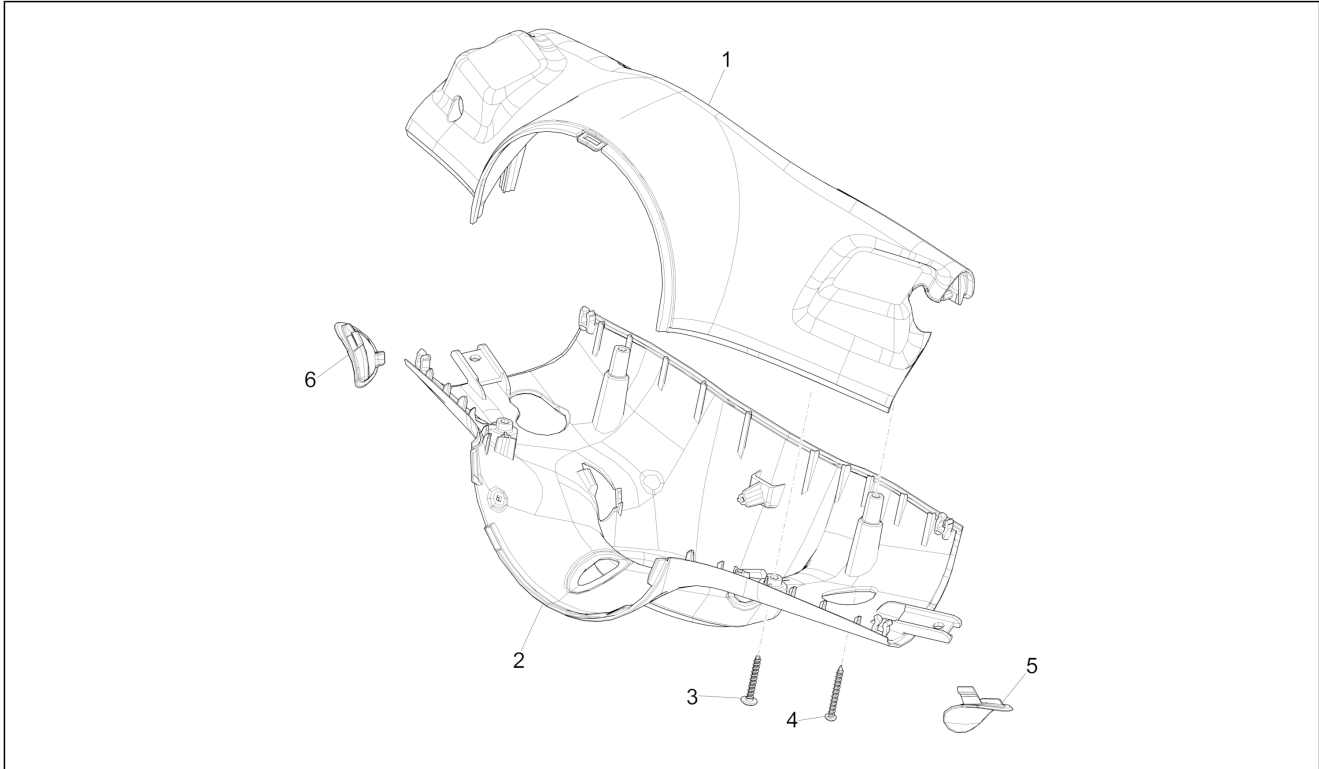

Group	Handlebars/Steering
Code	03.01
Description	Handlebars coverages
Service	1

Pos.	Code	Description	Qty	Variants
1		Upper handlebar cover	1	Model version:ABS Version[ABS] Country:Indonesia[ID] Colour:Midnight Blue[222/A] Model version:ABS Version[ABS] Country:Export Version[EX] Colour:Midnight Blue[222/A] Model version:ABS Version[ABS] Country:Taiwan[TN] Colour:Midnight Blue[222/A] Country:China[CN] Model version:ABS Version[ABS] Colour:Midnight Blue[222/A] Model version:No ABS Version[NO ABS] Country:Indonesia[ID] Colour:Midnight Blue[222/A] Country:Taiwan[TN] Model version:ABS Version[ABS] Colour:Midnight Blue[222/A] Country:Australia[AU] Model version:ABS Version[ABS] Colour:Midnight Blue[222/A] Model version:ABS Version[ABS] Country:China[CN] Colour:Midnight Blue[222/A] Model version:ABS Version[ABS] Country:Japan[JP] Colour:Midnight Blue[222/A] Model version:ABS Version[ABS] Country:Indonesia[ID] Colour:Midnight Blue[222/A] Model version:ABS Version[ABS] Country:Export Version[EX] Colour:Midnight Blue[222/A] Model version:ABS Version[ABS] Country:Australia[AU] Colour:Midnight Blue[222/A] Model version:ABS Version[ABS]