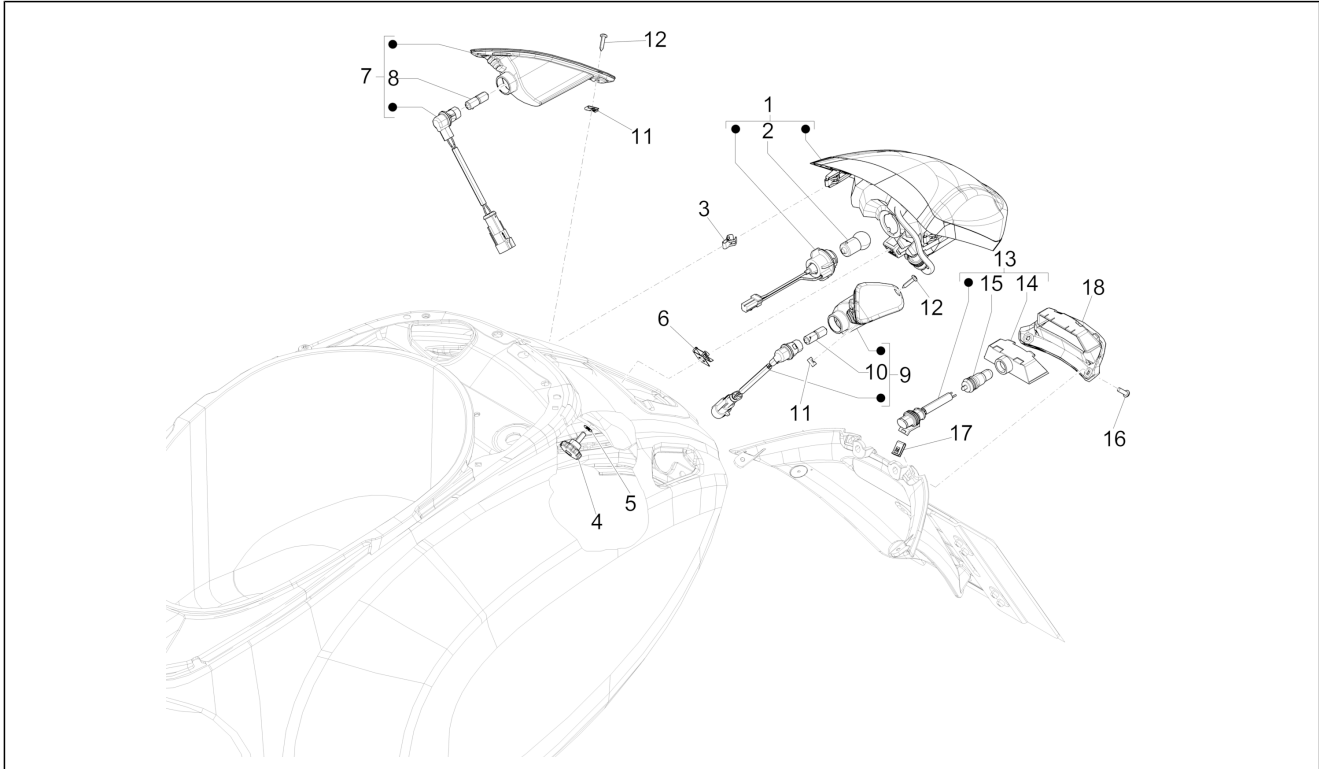

Group	Electrical system
Code	06.04
Description	Rear headlamps - Turn signal lamps
Service	1

Pos.	Code	Description	Qty	Variants
				Country:Japan[JP] Colour:Light blue 294/A[294/A] Model version:ABS Version[ABS] 50° Version[50] Country:Taiwan[TN] Colour:Light blue 294/A[294/A] Model version:ABS Version[ABS] 50° Version[50] Country:Thailand[TH] Colour:Light blue 294/A[294/A] Model version:ABS Version[ABS] 50° Version[50] Country:Indonesia[ID] Colour:Light blue 294/A[294/A] Model version:ABS Version[ABS] 50° Version[50] Country:Export Version[EX] Colour:Light blue 294/A[294/A] Model version:ABS Version[ABS] 50° Version[50] Country:Australia[AU] Colour:D05 - Blue glossy VN[D05] Model version:ABS Version[ABS] Country:Thailand[TH] Colour:White[544] Model version:ABS Version[ABS] Country:Indonesia[ID] Colour:BLACK[79/A] Model version:ABS Version[ABS] Country:China[CN] Colour:White[544] Model version:ABS Version[ABS] Country:China[CN] Colour:DRAGON RED[894] Model version:ABS Version[ABS] Country:China[CN] Colour:White[544] Model version:ABS Version[ABS] "Sport" version[S] Country:Thailand[TH] Colour:BLACK[79/A] Model version:ABS Version[ABS] "Sport" version[S] Country:Thailand[TH] Colour:Matte red - RW[RW]