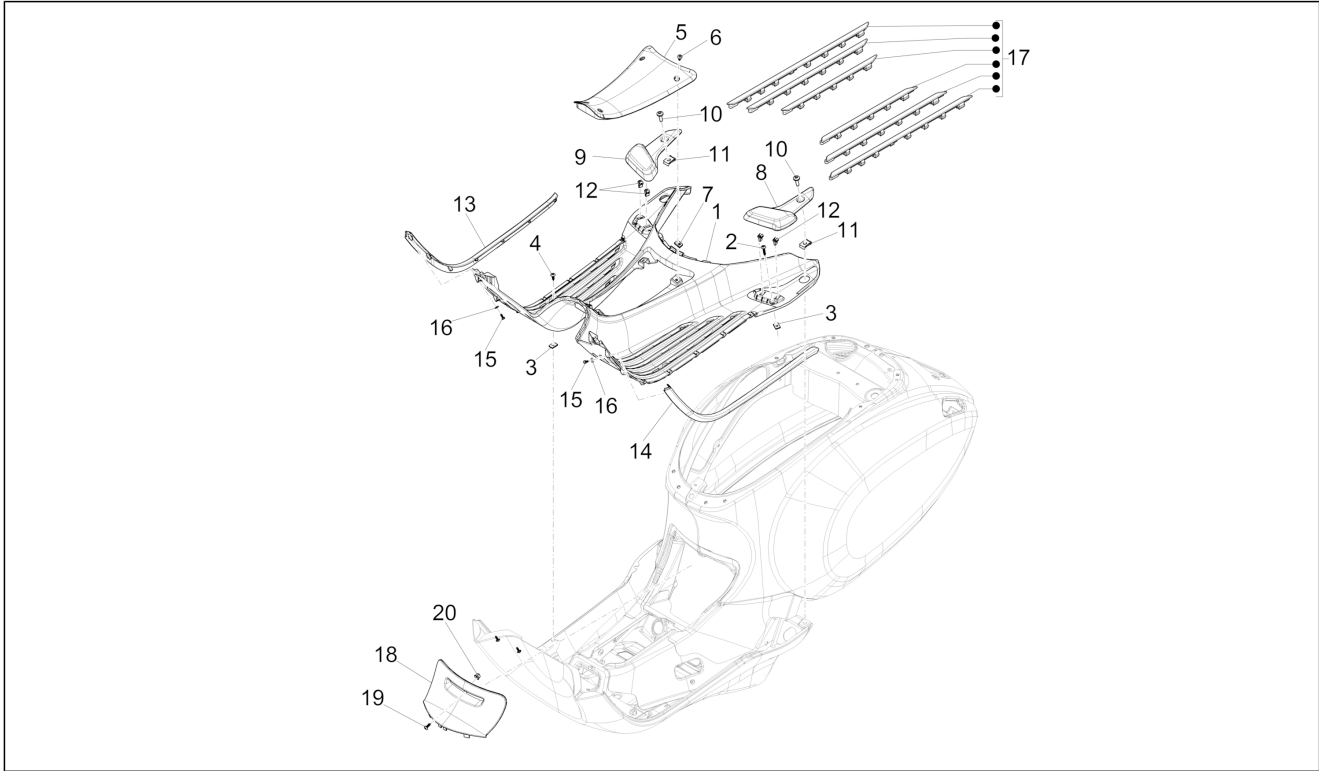

Vespa Primavera 150
EVPR000EX5 Vespa Primavera 150 4T 3V IGET ABS-NOABS
E2-E3-E4 2016 - 2019 (APAC)

Chassis prefix: RP8M8222, RP8M8221,
RP8M8241, RP8M8242
Engine prefix: M828M, M826M, M82CM,
M82GM

Group	Frame - Plastic parts - Coachwork
Code	02.31
Description	Central cover - Footrests
Service	1

Pos.	Code	Description	Qty	Variants
				Colour:White[544] Model version:ABS Version[ABS] Country:Indonesia[ID] Colour:DRAGON RED[894] Model version:ABS Version[ABS] Country:Indonesia[ID] Colour:White[544] Model version:ABS Version[ABS] Yacht club version[YC] Country:Taiwan[TN] Colour:White[544] Model version:ABS Version[ABS] Yacht club version[YC] Country:Indonesia[ID] Colour:White[544] Model version:ABS Version[ABS] Yacht club version[YC] Country:Export Version[EX] Colour:White[544] Model version:ABS Version[ABS] Yacht club version[YC] Country:Australia[AU] Colour:Midnight Blue[222/A] Model version:ABS Version[ABS] Country:Japan[JP] Colour:Beige[598] Model version:ABS Version[ABS] Country:Export Version[EX] Colour:Midnight Blue[222/A] Model version:ABS Version[ABS] Country:Indonesia[ID] Colour:BLACK[79/A] Model version:ABS Version[ABS] Country:Indonesia[ID] Colour:Silk grey[701/C] Model version:ABS Version[ABS] Country:Indonesia[ID] Colour:[283/A] Model version:ABS Version[ABS] Country:Taiwan[TN] Colour:White[544] Model version:ABS Version[ABS] Yacht club version[YC]