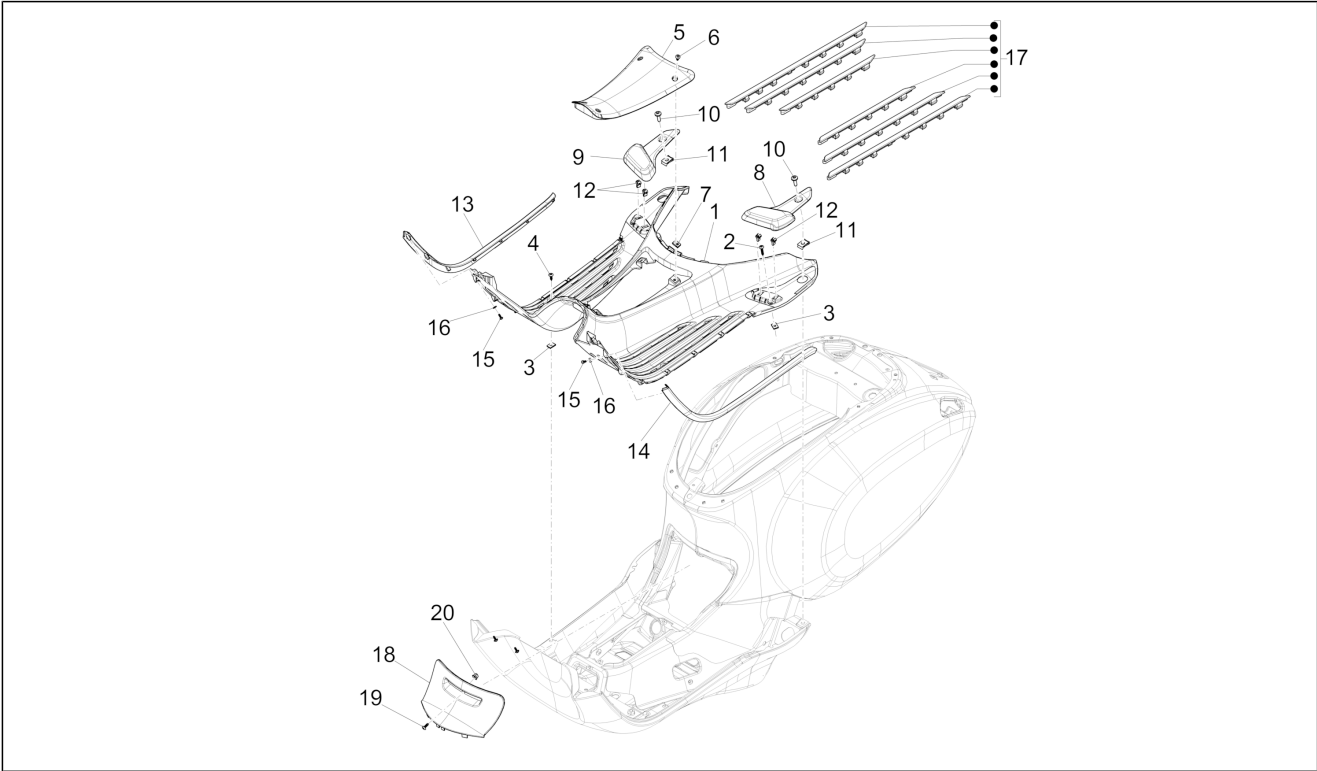

Vespa Primavera 150
EVPR000EX5 Vespa Primavera 150 4T 3V IGET ABS-NOABS
E2-E3-E4 2016 - 2019 (APAC)

Chassis prefix: RP8M8222, RP8M8221,
RP8M8241, RP8M8242
Engine prefix: M828M, M826M, M82CM,
M82GM

Group	Frame - Plastic parts - Coachwork
Code	02.31
Description	Central cover - Footrests
Service	1

Pos.	Code	Description	Qty	Variants
				Country:Indonesia[ID] Colour:Midnight Blue[222/A] Model version:ABS Version[ABS] Country:Japan[JP] Colour:Beige[598] Model version:ABS Version[ABS] Country:Export Version[EX] Colour:Midnight Blue[222/A] Model version:ABS Version[ABS] Country:Indonesia[ID] Colour:BLACK[79/A] Model version:ABS Version[ABS] Country:Indonesia[ID] Colour:Silk grey[701/C] Model version:ABS Version[ABS] Country:Indonesia[ID] Colour:[283/A] Model version:ABS Version[ABS] Country:Taiwan[TN] Colour:White[544] Model version:ABS Version[ABS] Country:Export Version[EX] Colour:BLACK[79/A] Model version:ABS Version[ABS] Country:Export Version[EX] Colour:Midnight Blue[222/A] Model version:ABS Version[ABS] Country:Export Version[EX] Colour:DRAGON RED[894] Model version:ABS Version[ABS] Country:Export Version[EX] Colour:BLACK[79/A] Model version:ABS Version[ABS] Country:China[CN] Colour:White[544] Model version:ABS Version[ABS] Country:Export Version[EX] Colour:White[544]