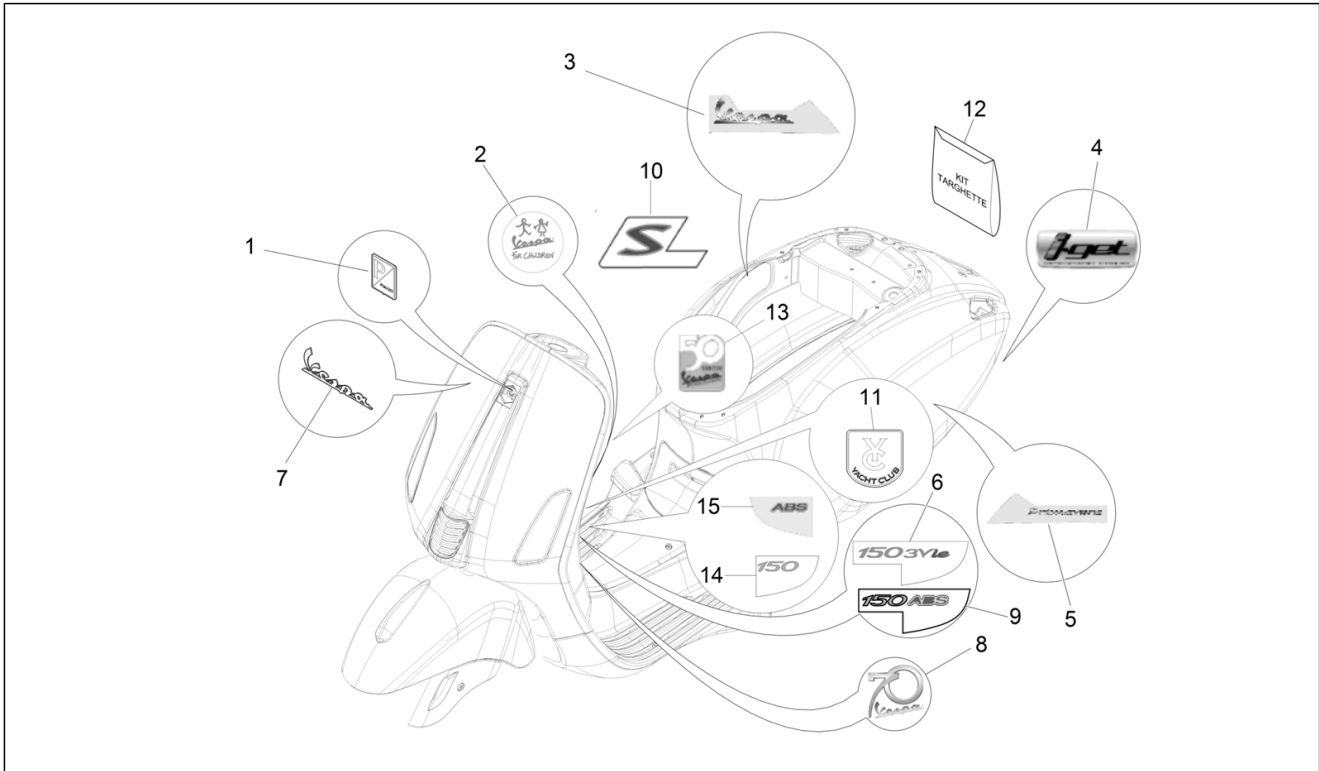

Vespa Primavera 150
EVPR000EX5 Vespa Primavera 150 4T 3V IGET ABS-NOABS
E2-E3-E4 2016 - 2019 (APAC)

Chassis prefix: RP8M8222, RP8M8221,
RP8M8241, RP8M8242
Engine prefix: M828M, M826M, M82CM,
M82GM

Group	Frame - Plastic parts - Coachwork
Code	02.38
Description	Plates - Emblems
Service	1

Pos.	Code	Description	Qty	Variants
				Country:Thailand[TH] Colour:BLACK[79/A] Model version:ABS Version[ABS] "Sport" version[S] Country:Thailand[TH] Colour:Matte red - RW[RW] Model version:ABS Version[ABS] "Sport" version[S] Country:Thailand[TH]
3		Side plate "VESPA"	1	Colour:White[544] Model version:ABS Version[ABS] Yacht club version[YC] Country:Taiwan[TN] Colour:White[544] Model version:ABS Version[ABS] Yacht club version[YC] Country:Indonesia[ID] Colour:White[544] Model version:ABS Version[ABS] Yacht club version[YC] Country:Export Version[EX] Colour:White[544] Model version:ABS Version[ABS] Yacht club version[YC] Country:Australia[AU] Colour:White[544] Model version:ABS Version[ABS] Yacht club version[YC] Country:Japan[JP] Colour:White[544] Model version:ABS Version[ABS] Yacht club version[YC] Country:China[CN] Colour:White[544] Model version:ABS Version[ABS] Yacht club version[YC] Country:Thailand[TH]
4		Adhesive dataplate "I-GET"	1	
5		Name plate "Primavera"	1	
6		150 ie label	1	
7		""""Vespa"" front label"	1	
8		Adhesive dataplate "70°"	1	Model version:70° Version[70°] Colour:Light Blue 70° (VN)[434] Country:Taiwan[TN] Model version:70° Version[70°] ABS Version[ABS]