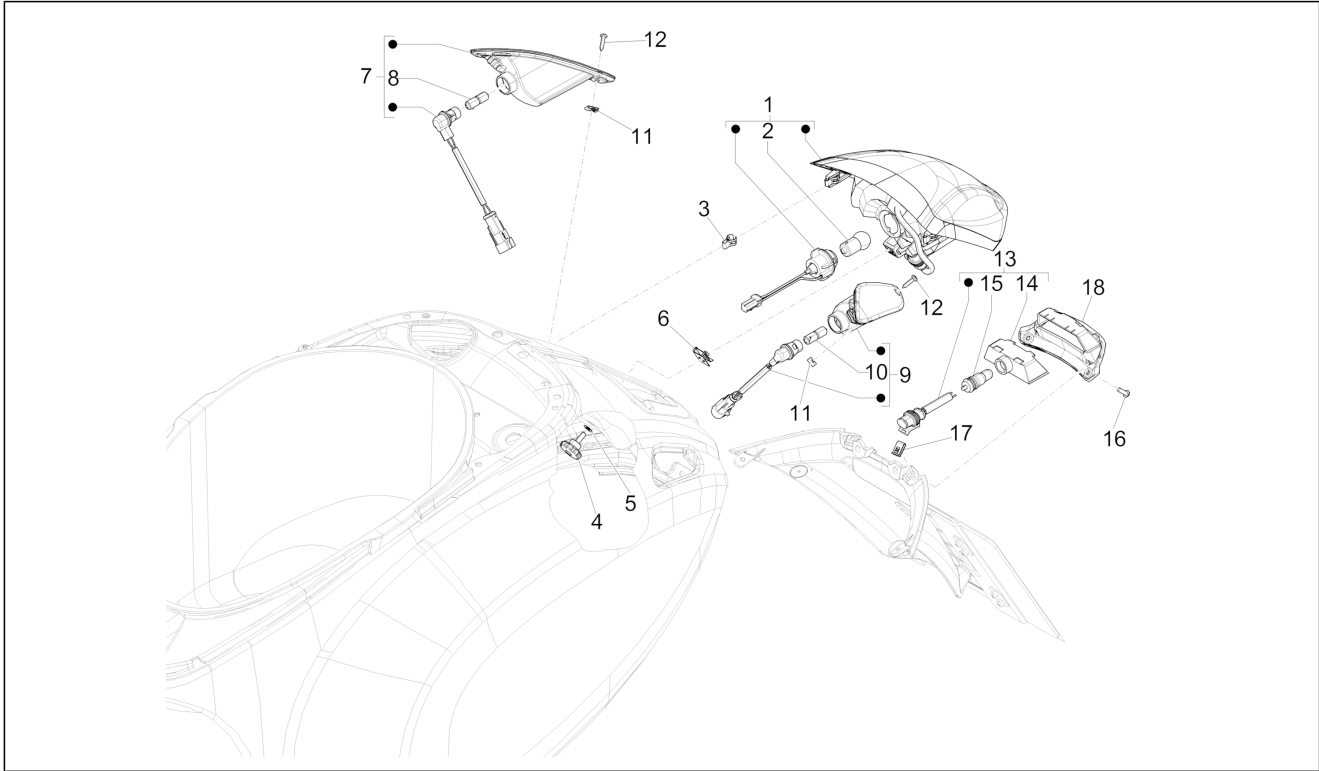

Group	Electrical system
Code	06.04
Description	Rear headlamps - Turn signal lamps
Service	1

Pos.	Code	Description	Qty	Variants
				Model version:ABS Version[ABS] Yacht club version[YC] Country:Indonesia[ID] Colour:White[544] Model version:ABS Version[ABS] Yacht club version[YC] Country:Export Version[EX] Colour:White[544] Model version:ABS Version[ABS] Yacht club version[YC] Country:Australia[AU] Colour:Midnight Blue[222/A] Model version:ABS Version[ABS] Country:Japan[JP] Colour:Beige[598] Model version:ABS Version[ABS] Country:Export Version[EX] Colour:Midnight Blue[222/A] Model version:ABS Version[ABS] Country:Indonesia[ID] Colour:BLACK[79/A] Model version:ABS Version[ABS] Country:Indonesia[ID] Colour:Silk grey[701/C] Model version:ABS Version[ABS] Country:Indonesia[ID] Colour:[283/A] Model version:ABS Version[ABS] Country:Taiwan[TN] Colour:White[544] Model version:ABS Version[ABS] Yacht club version[YC] Country:Japan[JP] Colour:White[544] Model version:ABS Version[ABS] Yacht club version[YC] Country:China[CN] Colour:White[544] Model version:ABS Version[ABS] Country:Export Version[EX] Colour:BLACK[79/A] Model version:ABS Version[ABS] Country:Export Version[EX]